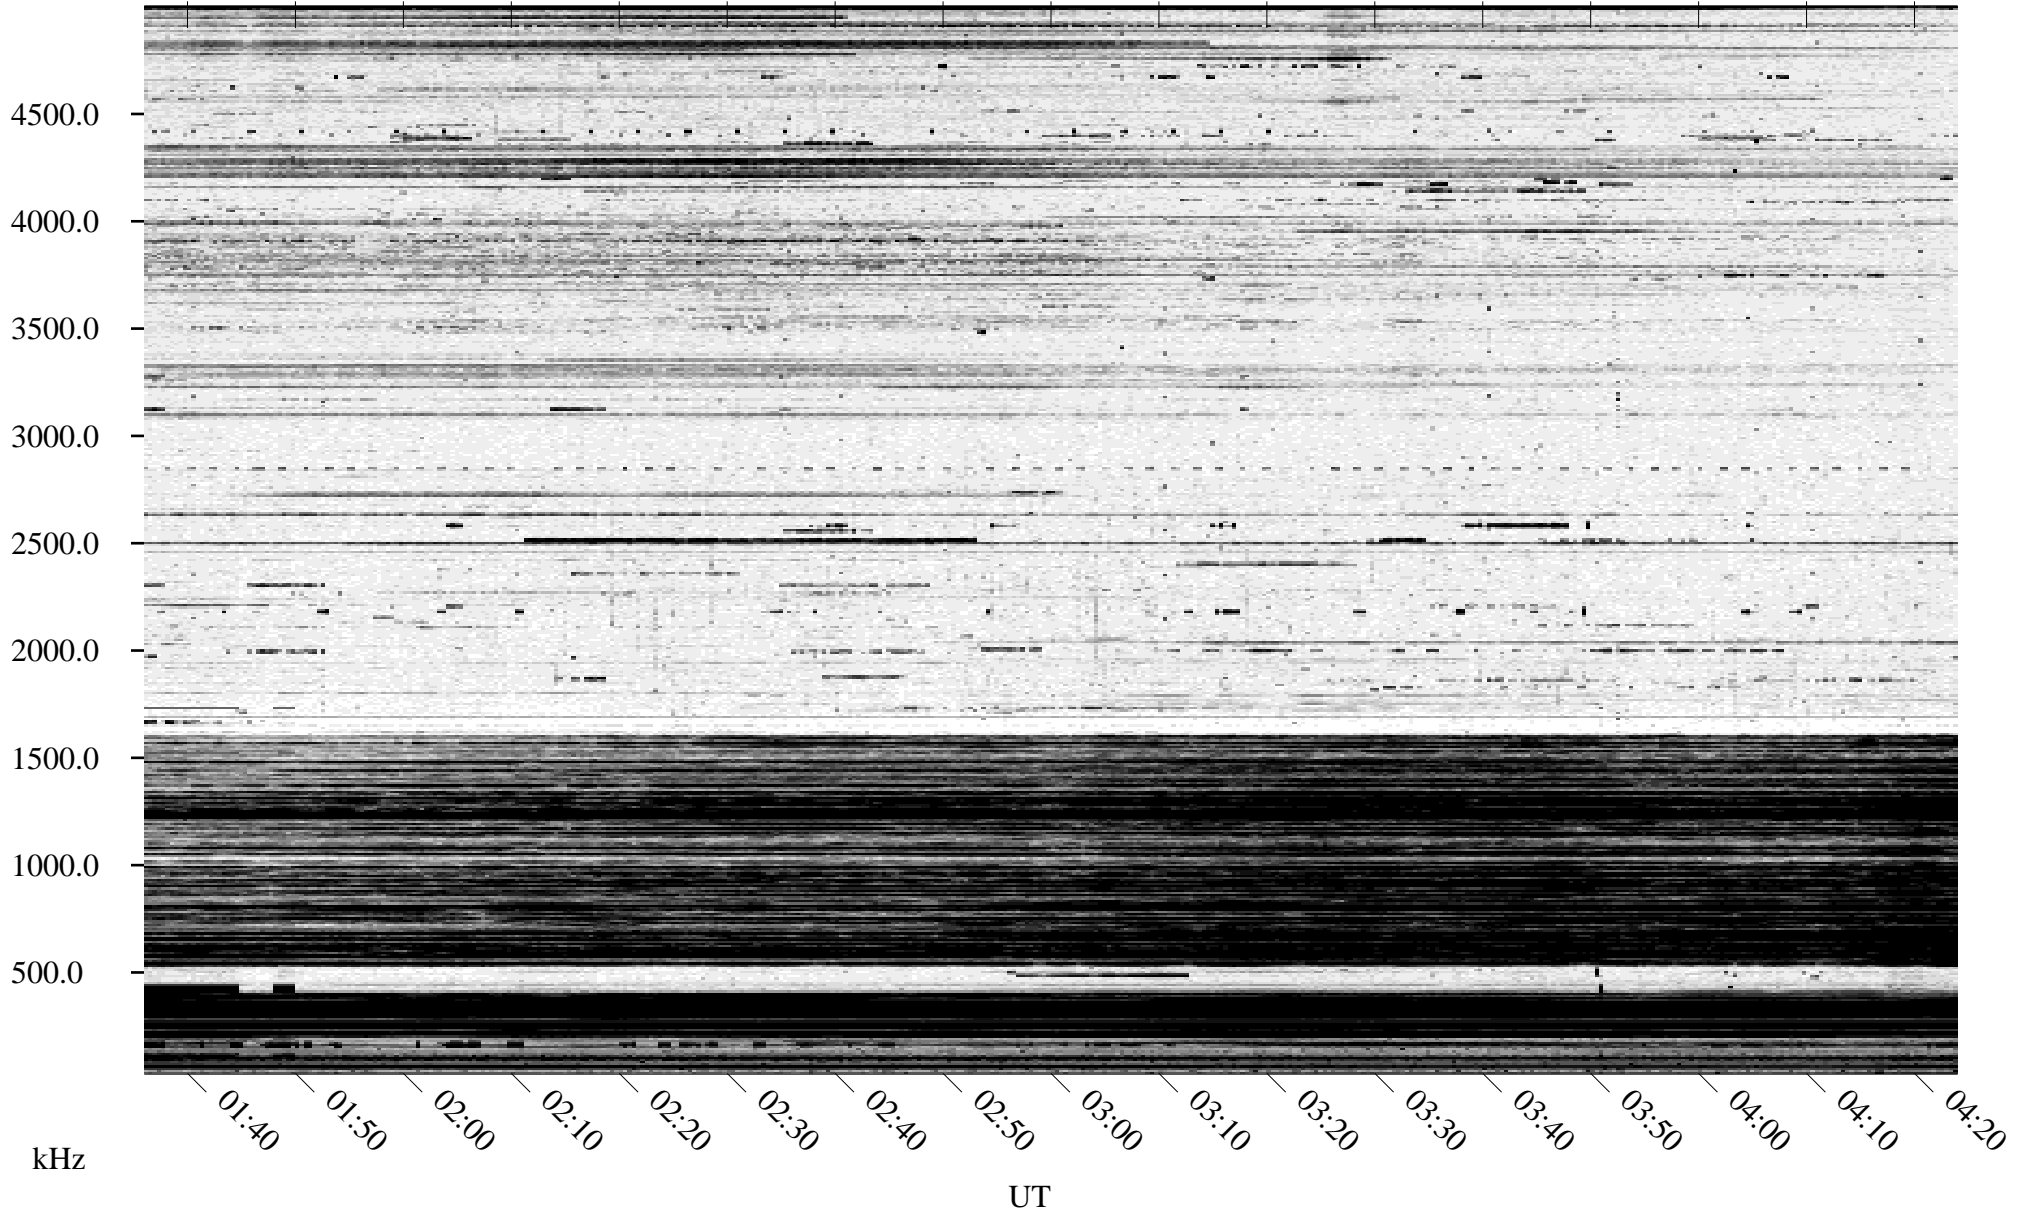

# 10/08/1995 Churchill, Manitoba

Linear Scale    Black = 161    White = 15

ch95281l.r00m max\_12

Page 1

# 10/08/1995 Churchill, Manitoba

Linear Scale    Black = 161    White = 15

ch952811.r00m max\_12

Page 2

# 10/09/1995 Churchill, Manitoba

Linear Scale    Black = 161    White = 15

ch952811.r00m max\_12

Page 3

# 10/09/1995 Churchill, Manitoba

Linear Scale    Black = 161    White = 15

ch952811.r00m max\_12

Page 4