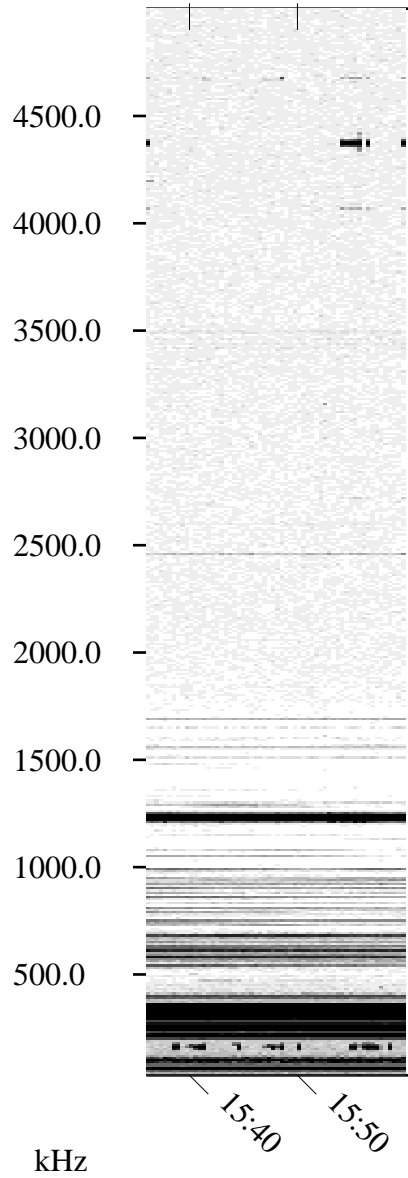

10/09/1995 Churchill, Manitoba

Linear Scale Black = 161 White = 15

ch952811.r00m max_12

Page 8

UT