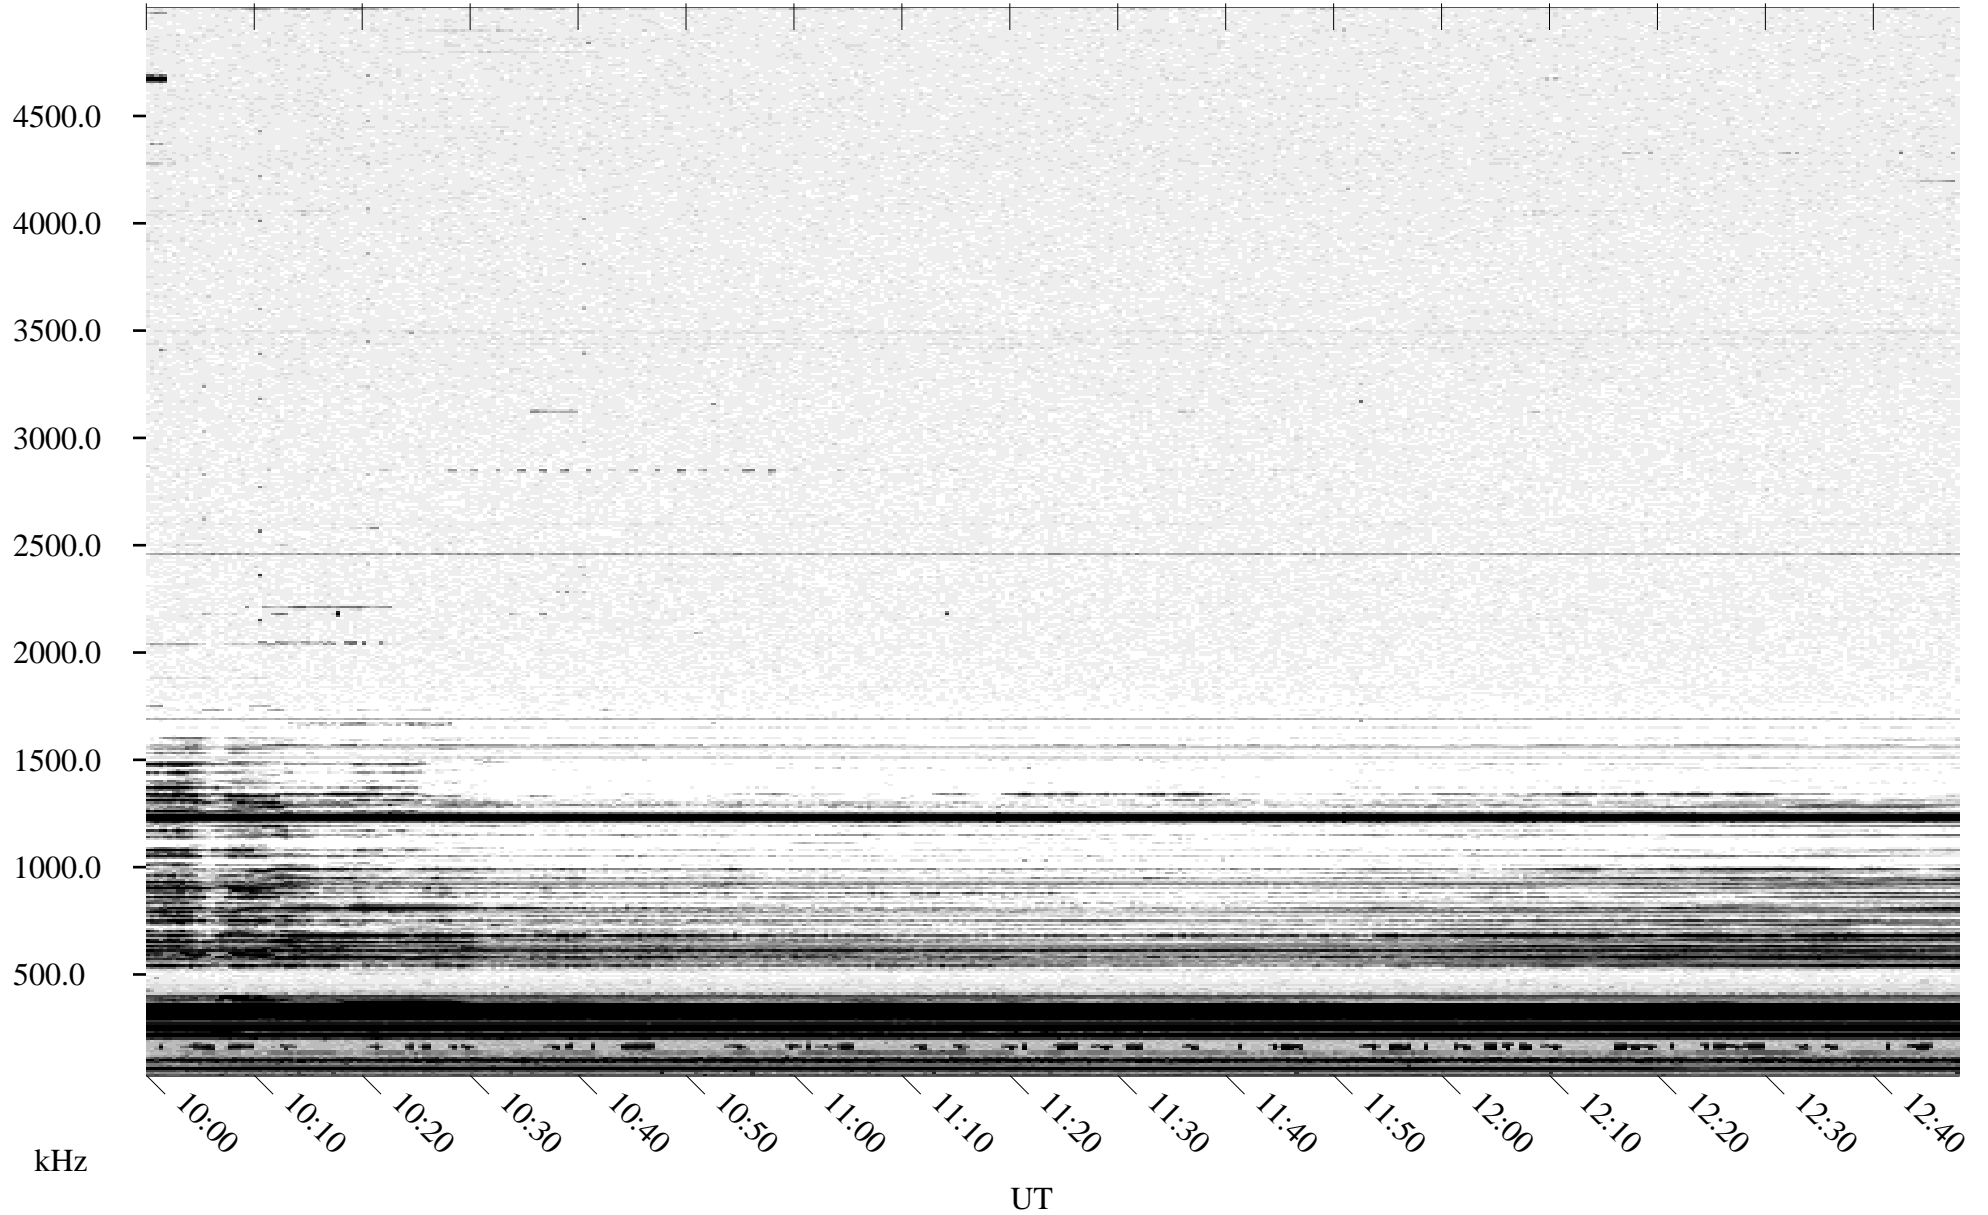

# 10/09/1995 Churchill, Manitoba

Linear Scale    Black = 161    White = 15

ch952811.r00m max\_12

Page 4

# 10/09/1995 Churchill, Manitoba

Linear Scale    Black = 161    White = 15

ch952811.r00m max\_12

Page 5

# 10/09/1995 Churchill, Manitoba

Linear Scale    Black = 161    White = 15

ch952811.r00m max\_12

Page 6

# 10/09/1995 Churchill, Manitoba

Linear Scale    Black = 161    White = 15

ch952811.r00m max\_12

Page 7