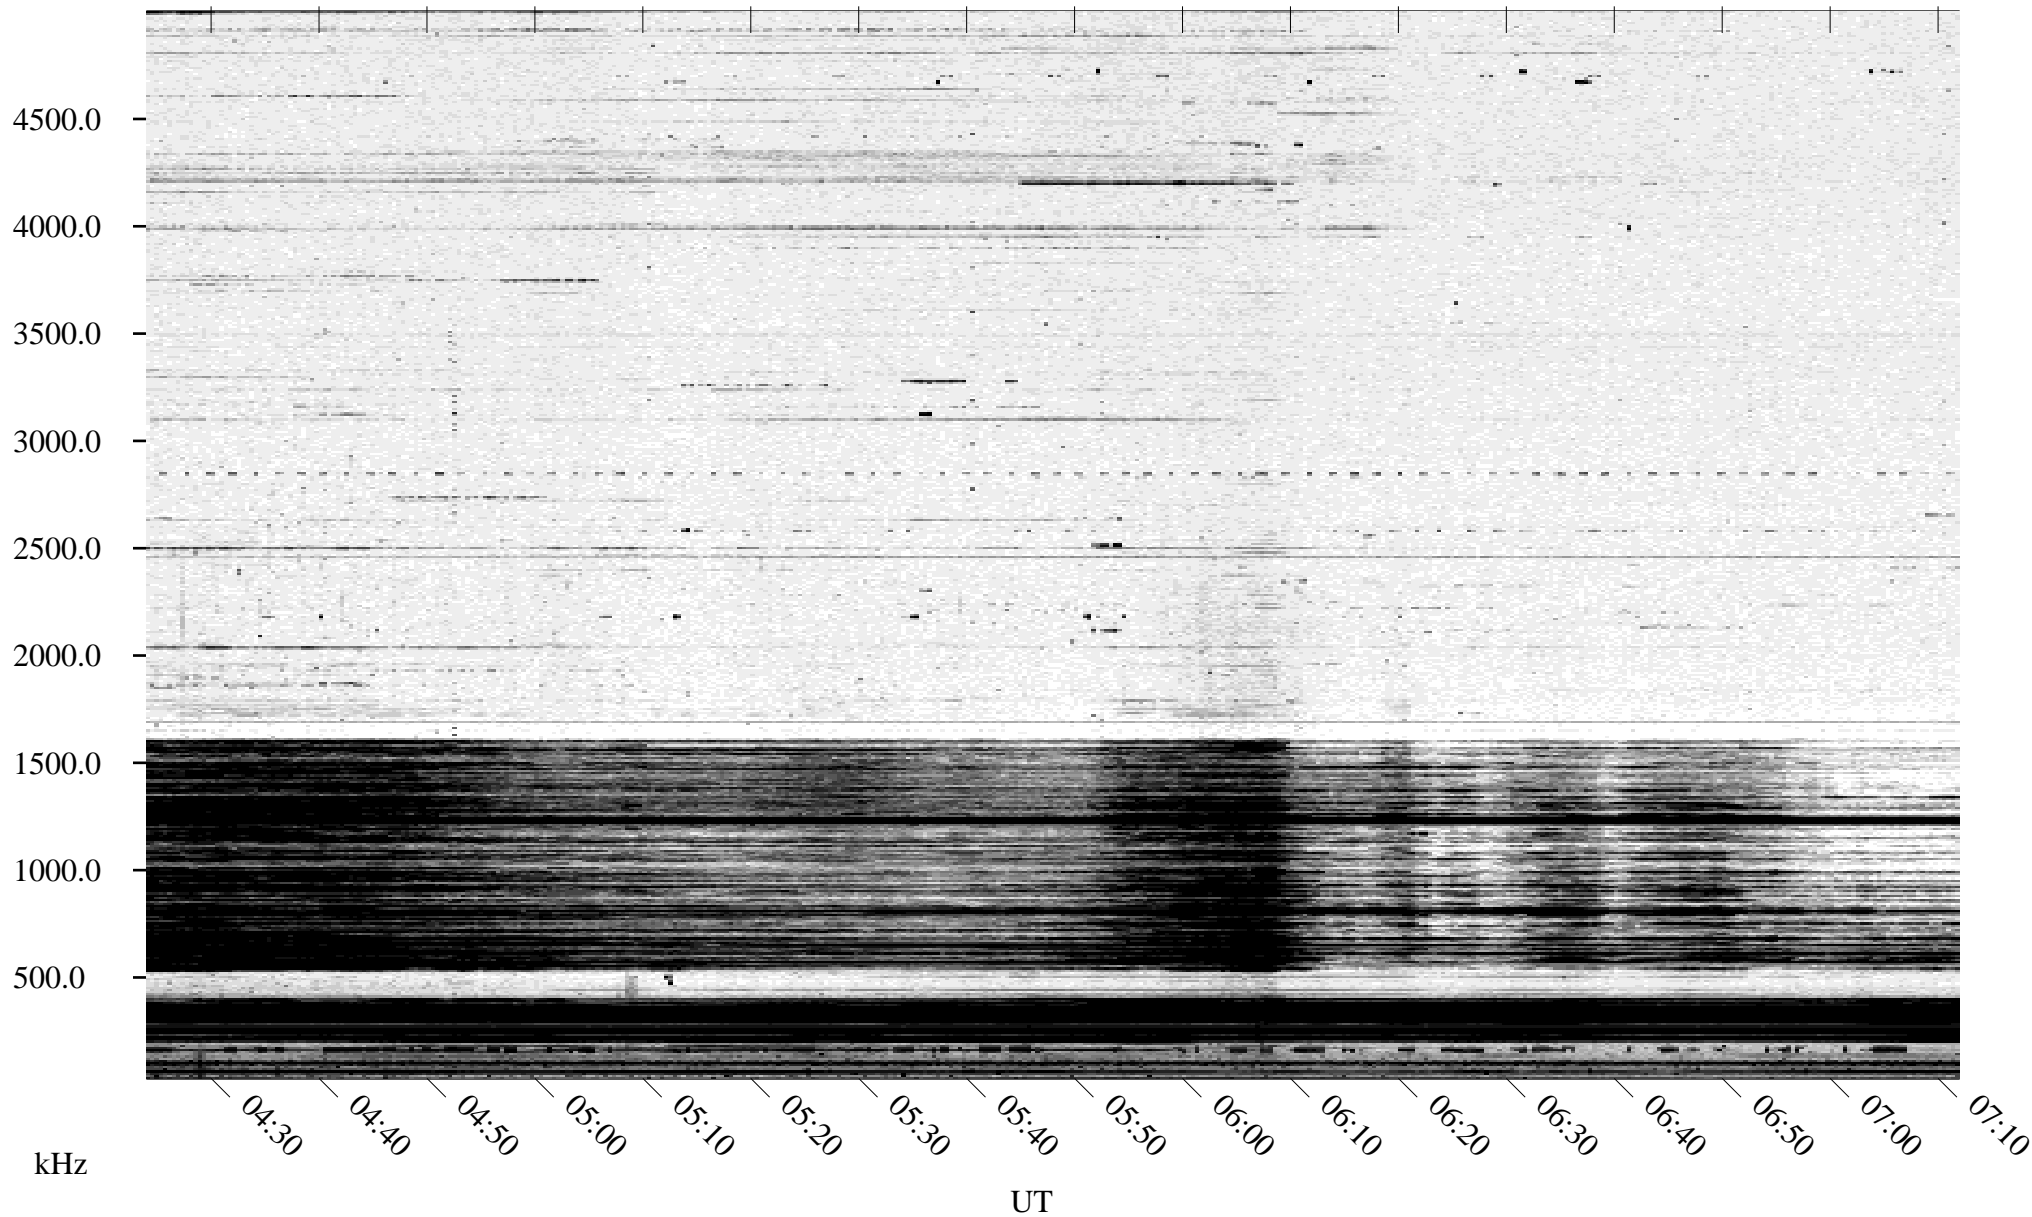

# 10/08/1995 Churchill, Manitoba

Linear Scale    Black = 161    White = 15

ch95281l.r00m max\_12

Page 1

# 10/08/1995 Churchill, Manitoba

Linear Scale    Black = 161    White = 15

ch952811.r00m max\_12

Page 2

# 10/09/1995 Churchill, Manitoba

Linear Scale    Black = 161    White = 15

ch952811.r00m max\_12

Page 3

# 10/09/1995 Churchill, Manitoba

Linear Scale    Black = 161    White = 15

ch952811.r00m max\_12

Page 4