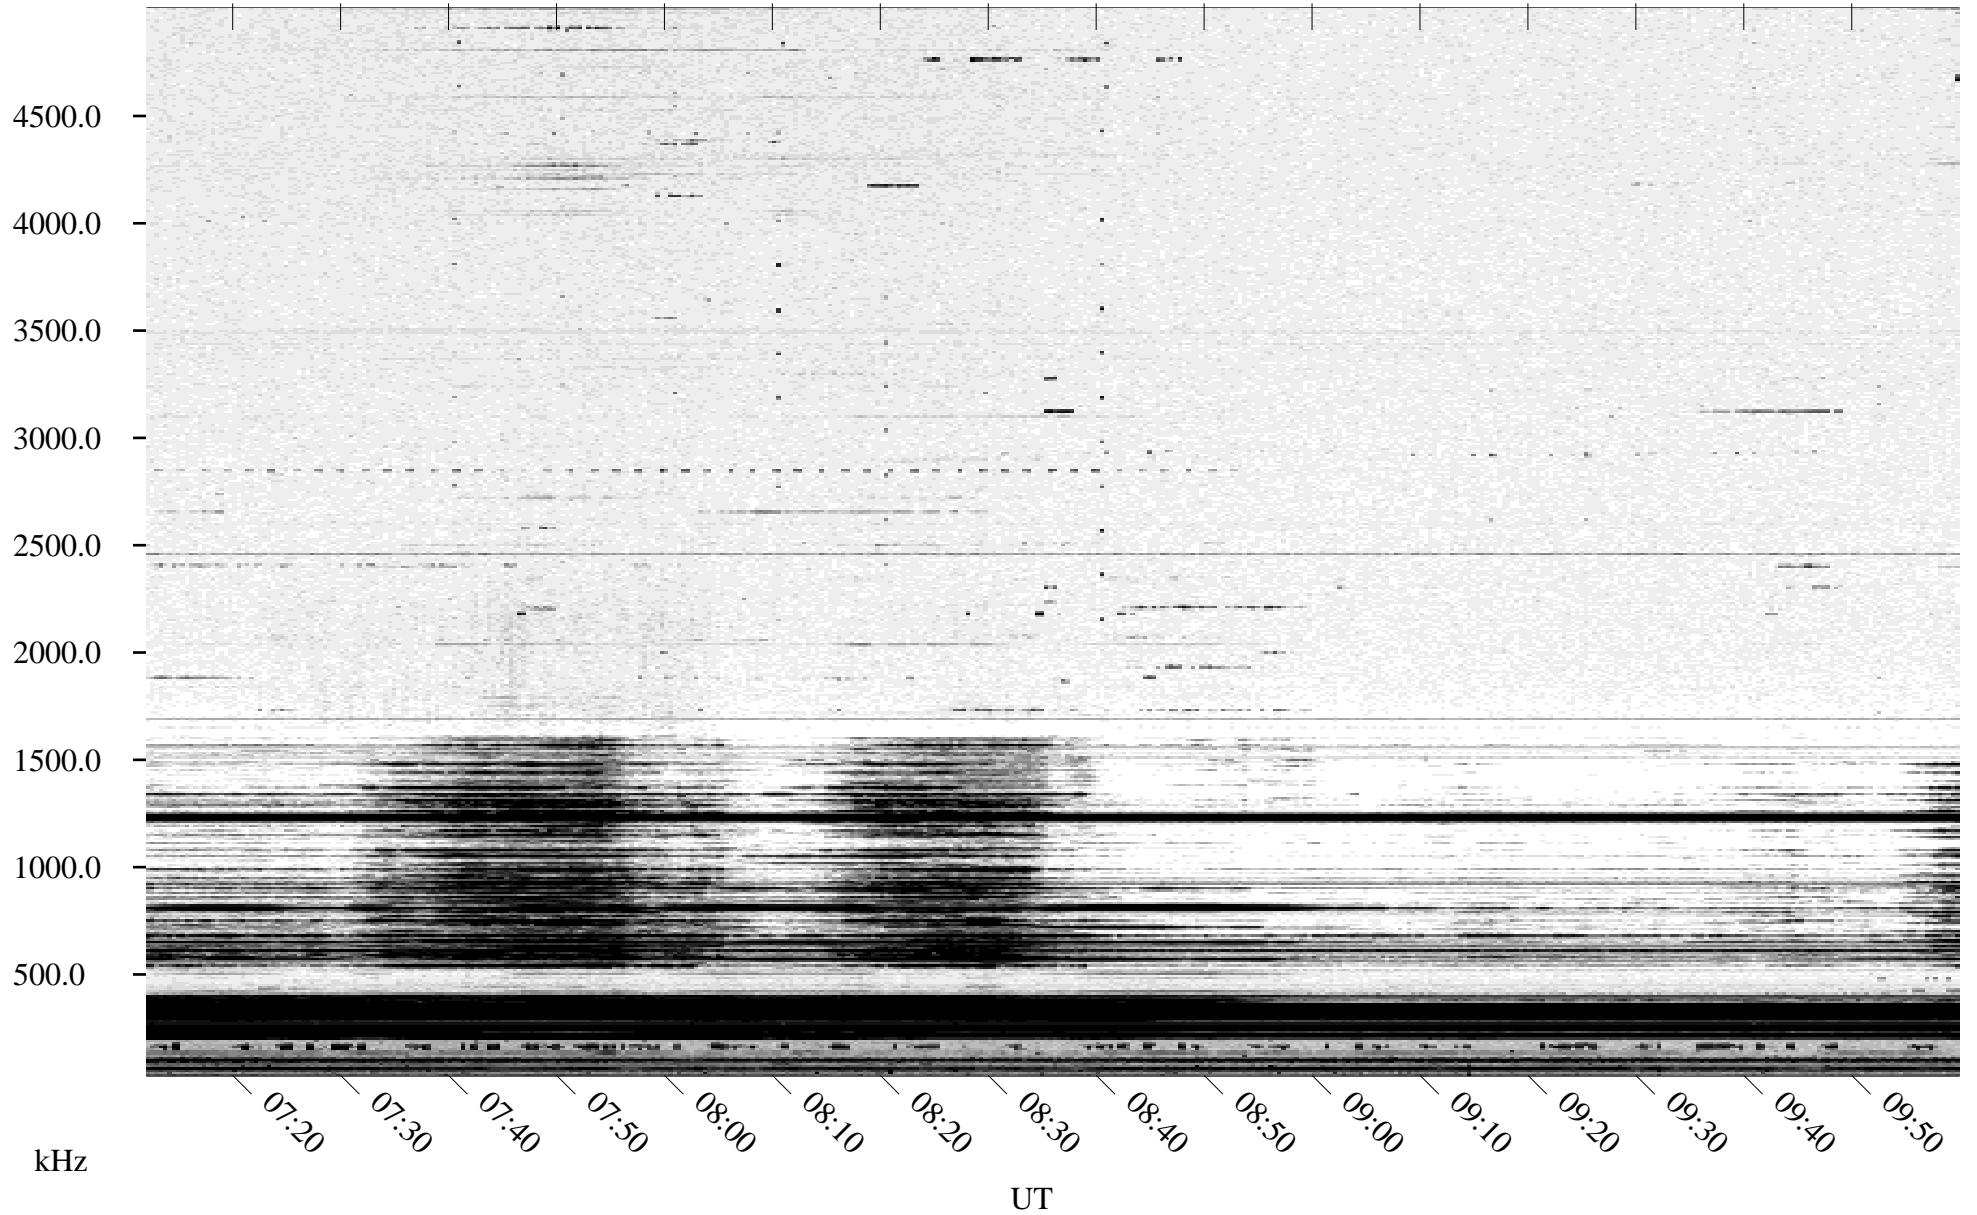

# 10/09/1995 Churchill, Manitoba

Linear Scale    Black = 161    White = 15

ch952811.r00m max\_12

Page 3

# 10/09/1995 Churchill, Manitoba

Linear Scale    Black = 161    White = 15

ch952811.r00m max\_12

Page 4

# 10/09/1995 Churchill, Manitoba

Linear Scale    Black = 161    White = 15

ch952811.r00m max\_12

Page 5

# 10/09/1995 Churchill, Manitoba

Linear Scale    Black = 161    White = 15

ch952811.r00m max\_12

Page 6