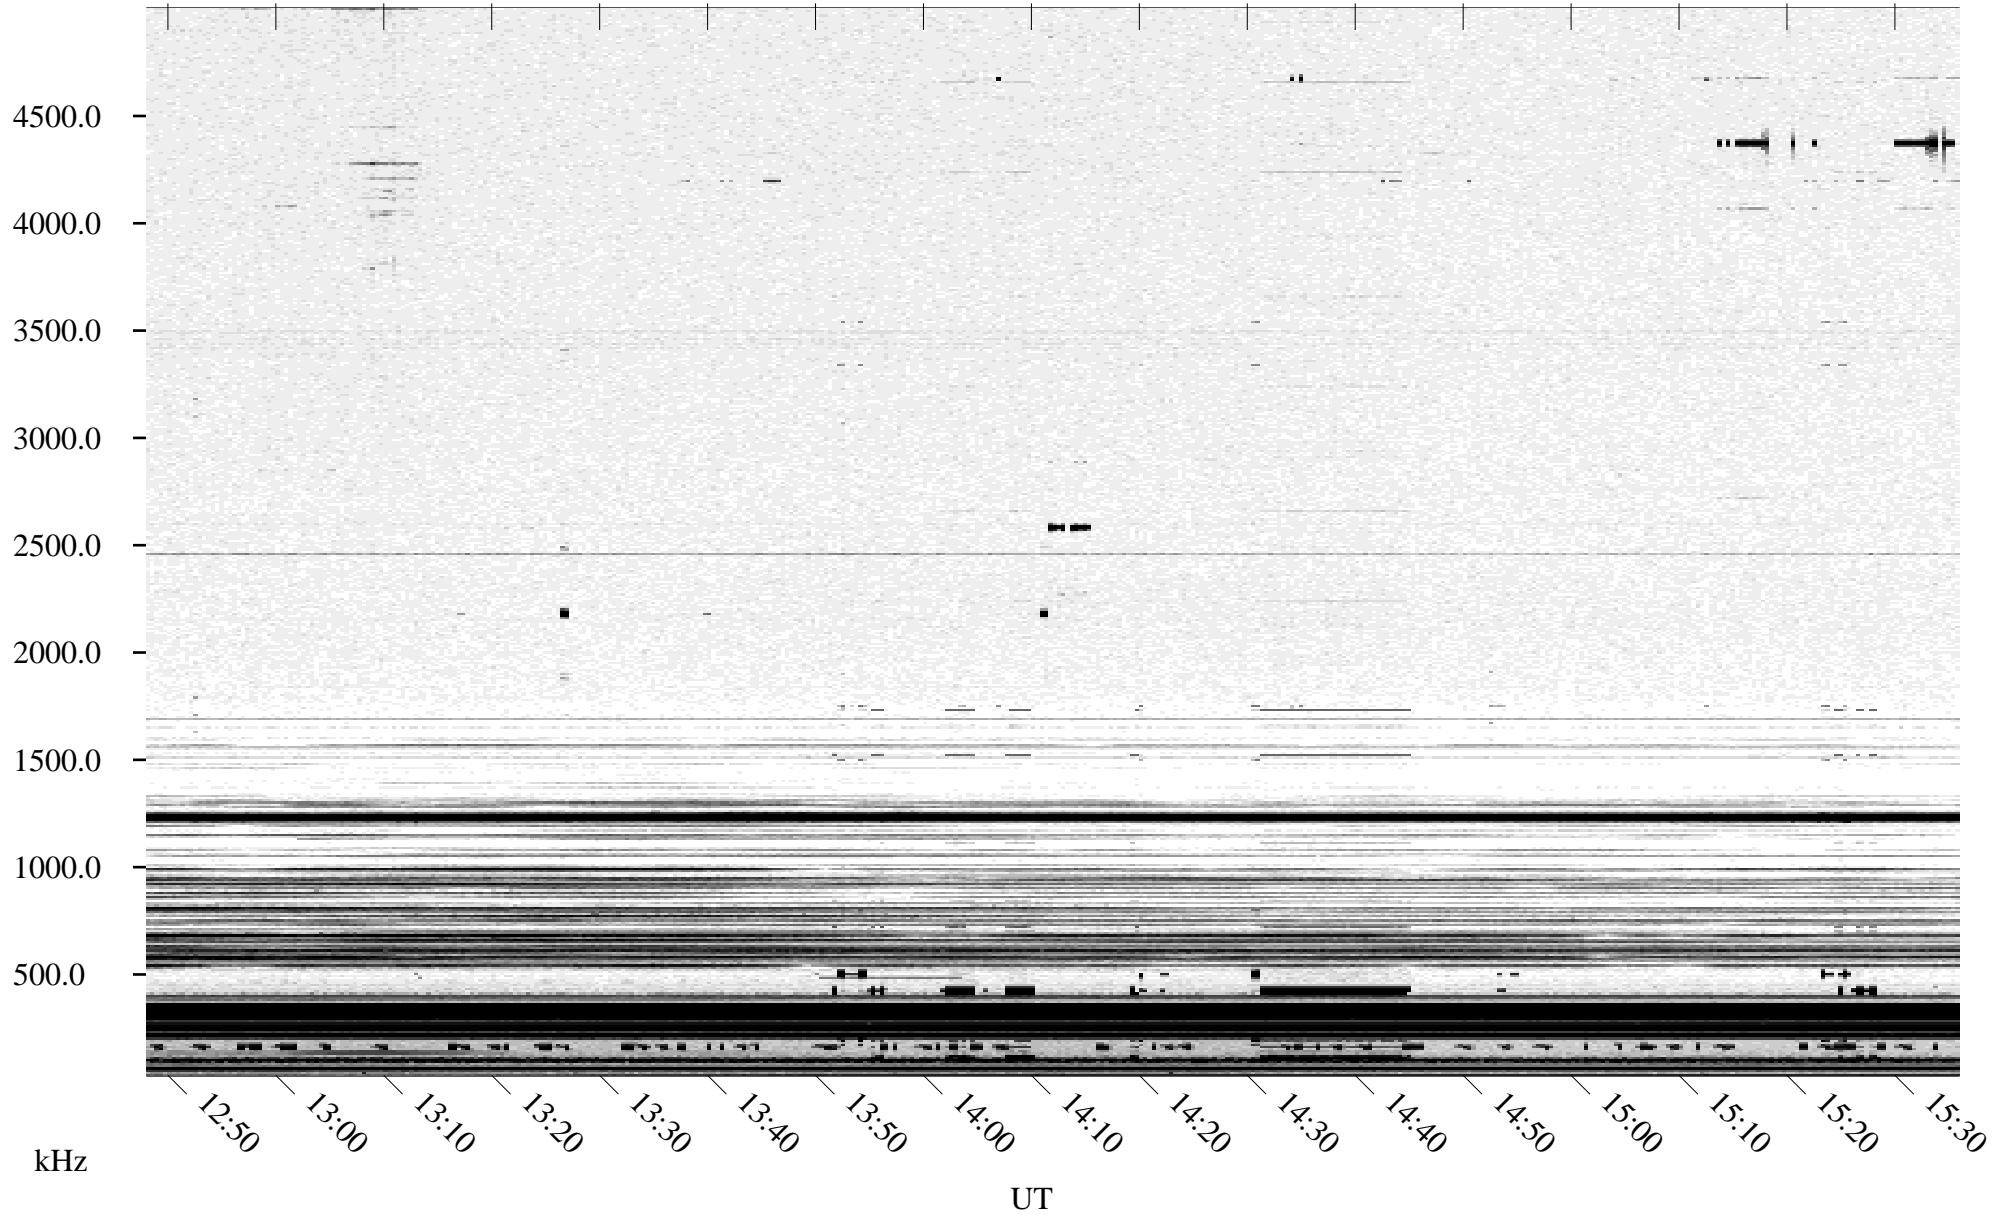

# 10/09/1995 Churchill, Manitoba

Linear Scale    Black = 161    White = 15

ch952811.r00m max\_12

Page 5

# 10/09/1995 Churchill, Manitoba

Linear Scale    Black = 161    White = 15

ch952811.r00m max\_12

Page 6

# 10/09/1995 Churchill, Manitoba

Linear Scale    Black = 161    White = 15

ch952811.r00m max\_12

Page 7

# 10/09/1995 Churchill, Manitoba

Linear Scale Black = 161 White = 15

ch952811.r00m max\_12

Page 8

UT