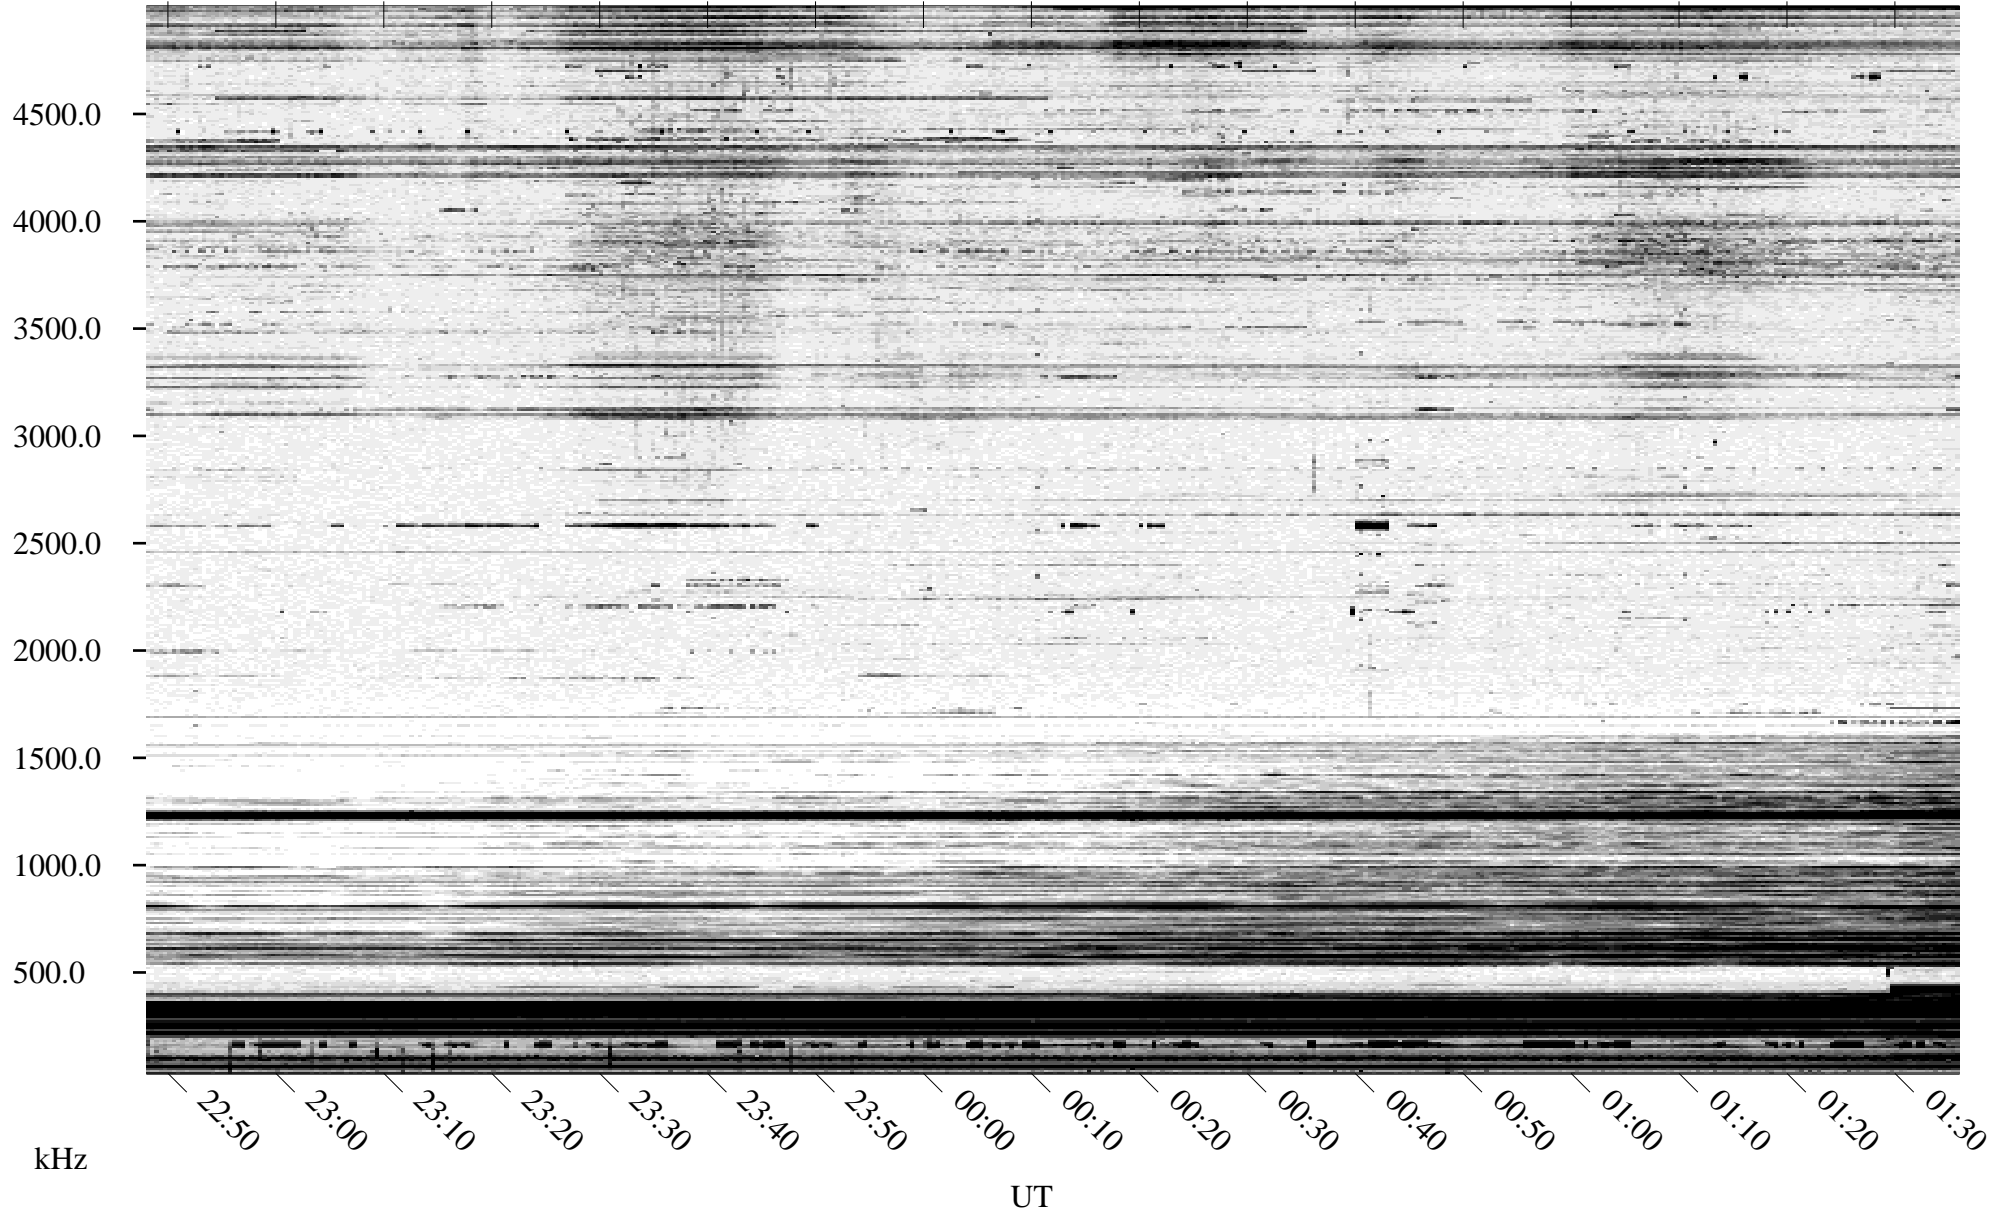

# 10/08/1995 Churchill, Manitoba

Linear Scale    Black = 161    White = 15

ch95281l.r00m max\_12

Page 1

# 10/08/1995 Churchill, Manitoba

Linear Scale    Black = 161    White = 15

ch952811.r00m max\_12

Page 2

# 10/09/1995 Churchill, Manitoba

Linear Scale    Black = 161    White = 15

ch952811.r00m max\_12

Page 3

# 10/09/1995 Churchill, Manitoba

Linear Scale    Black = 161    White = 15

ch952811.r00m max\_12

Page 4