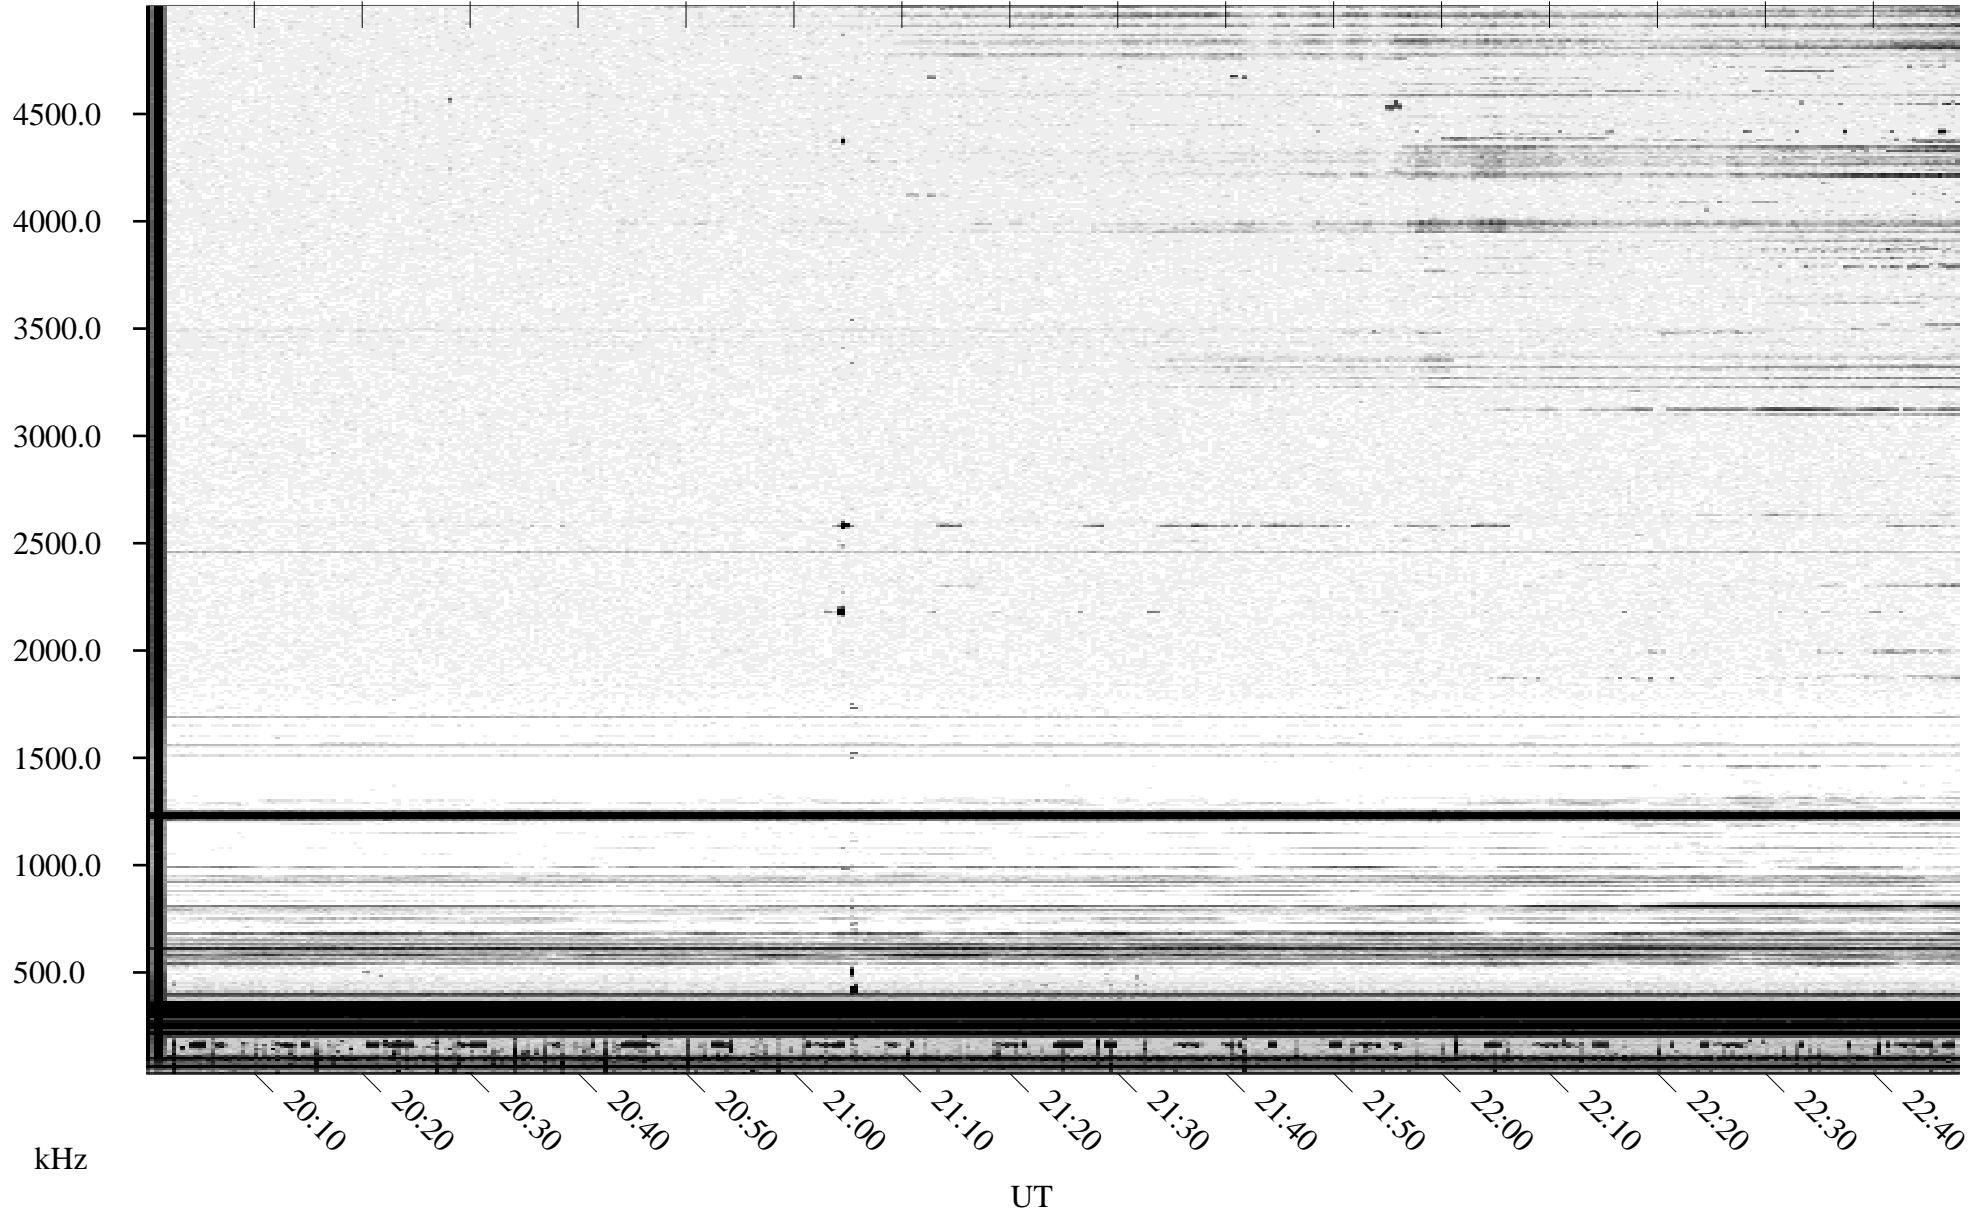

# 10/08/1995 Churchill, Manitoba

Linear Scale    Black = 161    White = 15

ch95281l.r00m max\_12

Page 1

# 10/08/1995 Churchill, Manitoba

Linear Scale    Black = 161    White = 15

ch952811.r00m max\_12

Page 2

# 10/09/1995 Churchill, Manitoba

Linear Scale    Black = 161    White = 15

ch952811.r00m max\_12

Page 3

# 10/09/1995 Churchill, Manitoba

Linear Scale    Black = 161    White = 15

ch952811.r00m max\_12

Page 4