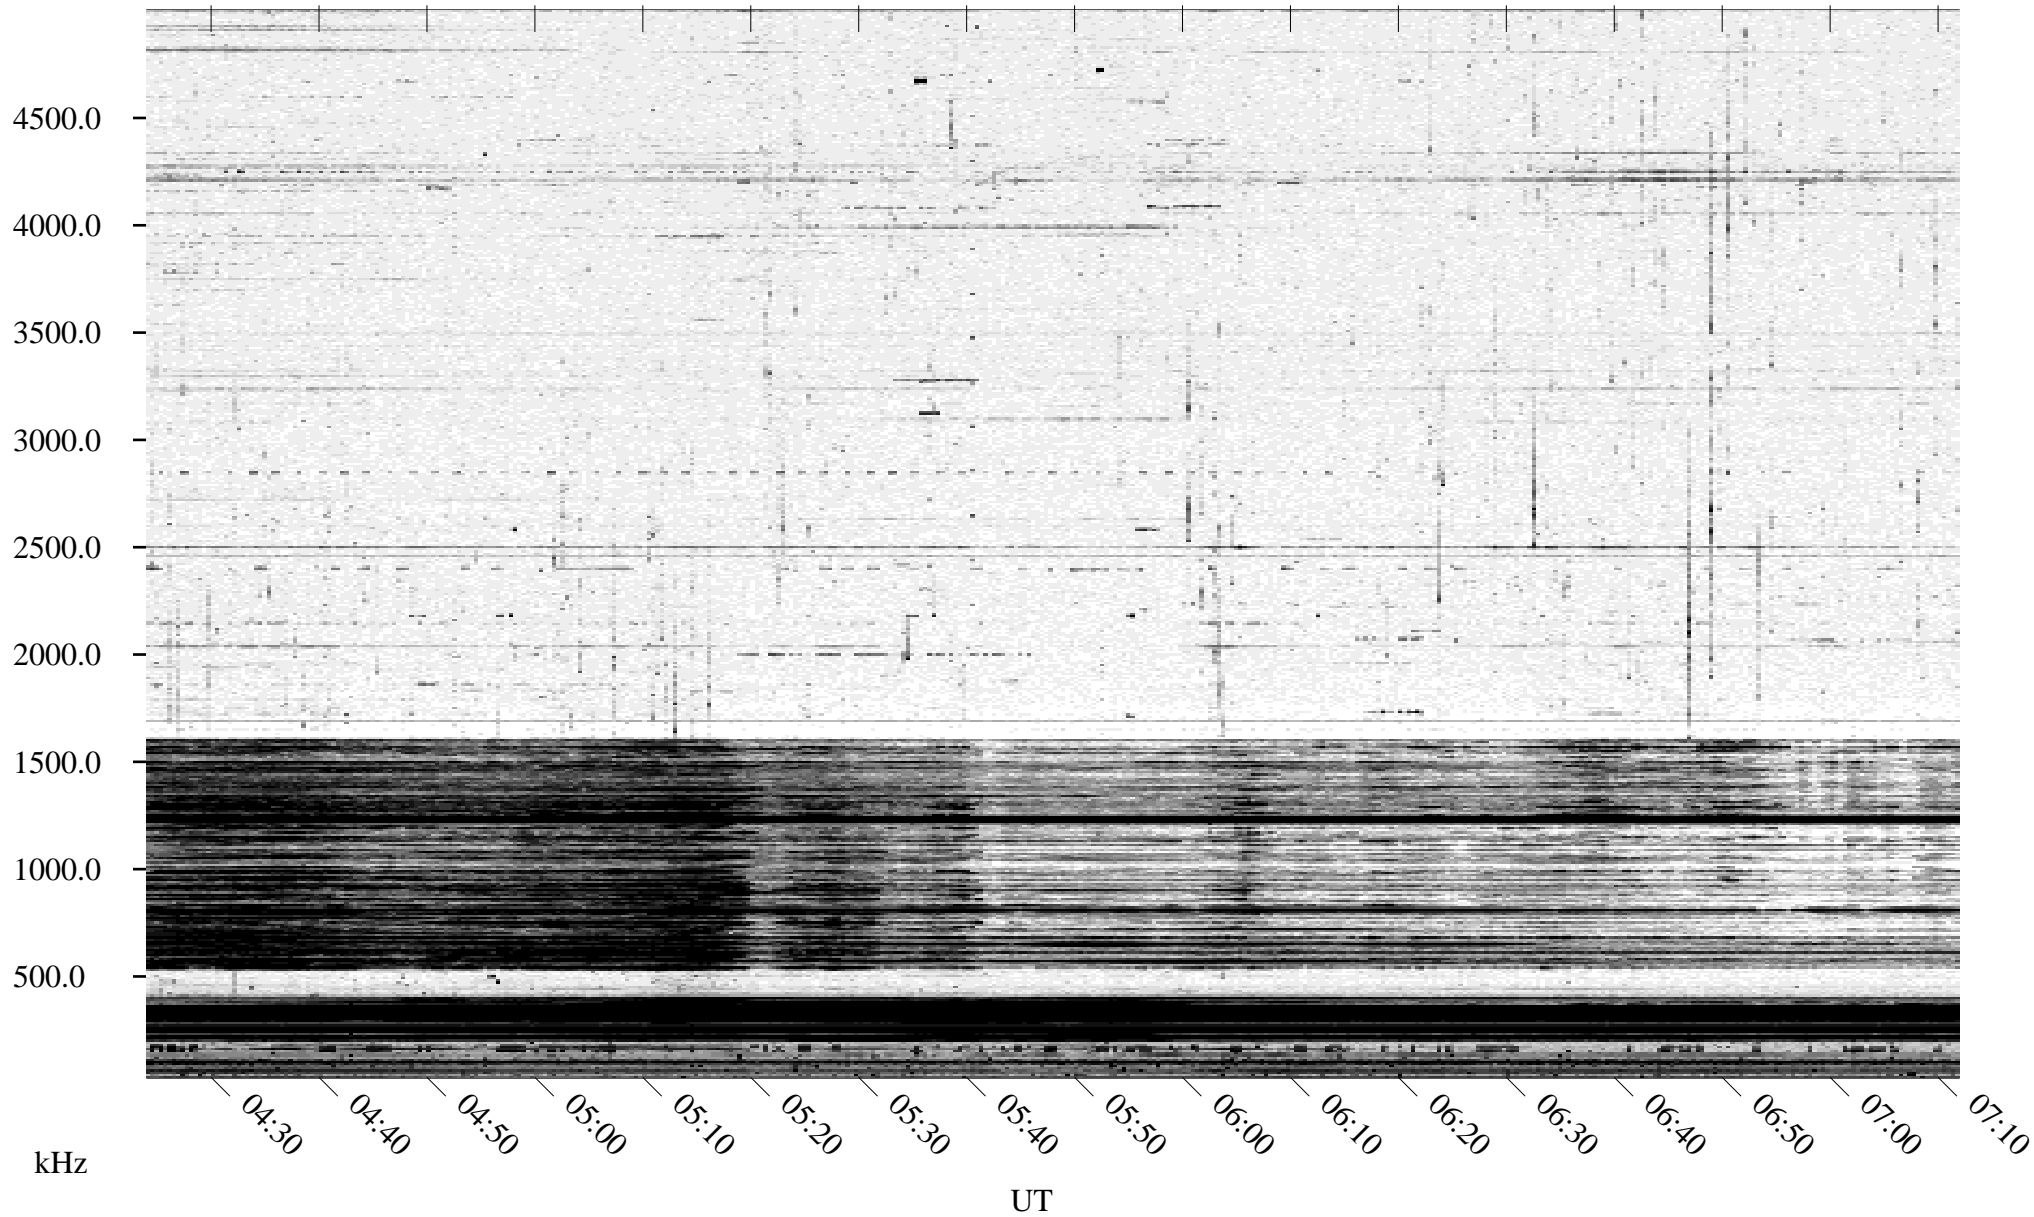

10/09/1995 Churchill, Manitoba

Linear Scale Black = 161 White = 15

ch95282l.r00m max_12

Page 1

10/09/1995 Churchill, Manitoba

Linear Scale Black = 161 White = 15

ch95282l.r00m max_12

Page 2

10/10/1995 Churchill, Manitoba

Linear Scale Black = 161 White = 15

ch95282l.r00m max_12

Page 3

10/10/1995 Churchill, Manitoba

Linear Scale Black = 161 White = 15

ch95282l.r00m max_12

Page 4

10/10/1995 Churchill, Manitoba

Linear Scale Black = 161 White = 15

ch95282l.r00m max_12

Page 5

10/10/1995 Churchill, Manitoba

Linear Scale Black = 161 White = 15

ch95282l.r00m max_12

Page 6

10/10/1995 Churchill, Manitoba

Linear Scale Black = 161 White = 15

ch95282l.r00m max_12

Page 7

10/10/1995 Churchill, Manitoba

Linear Scale Black = 161 White = 15

ch95282l.r00m max_12