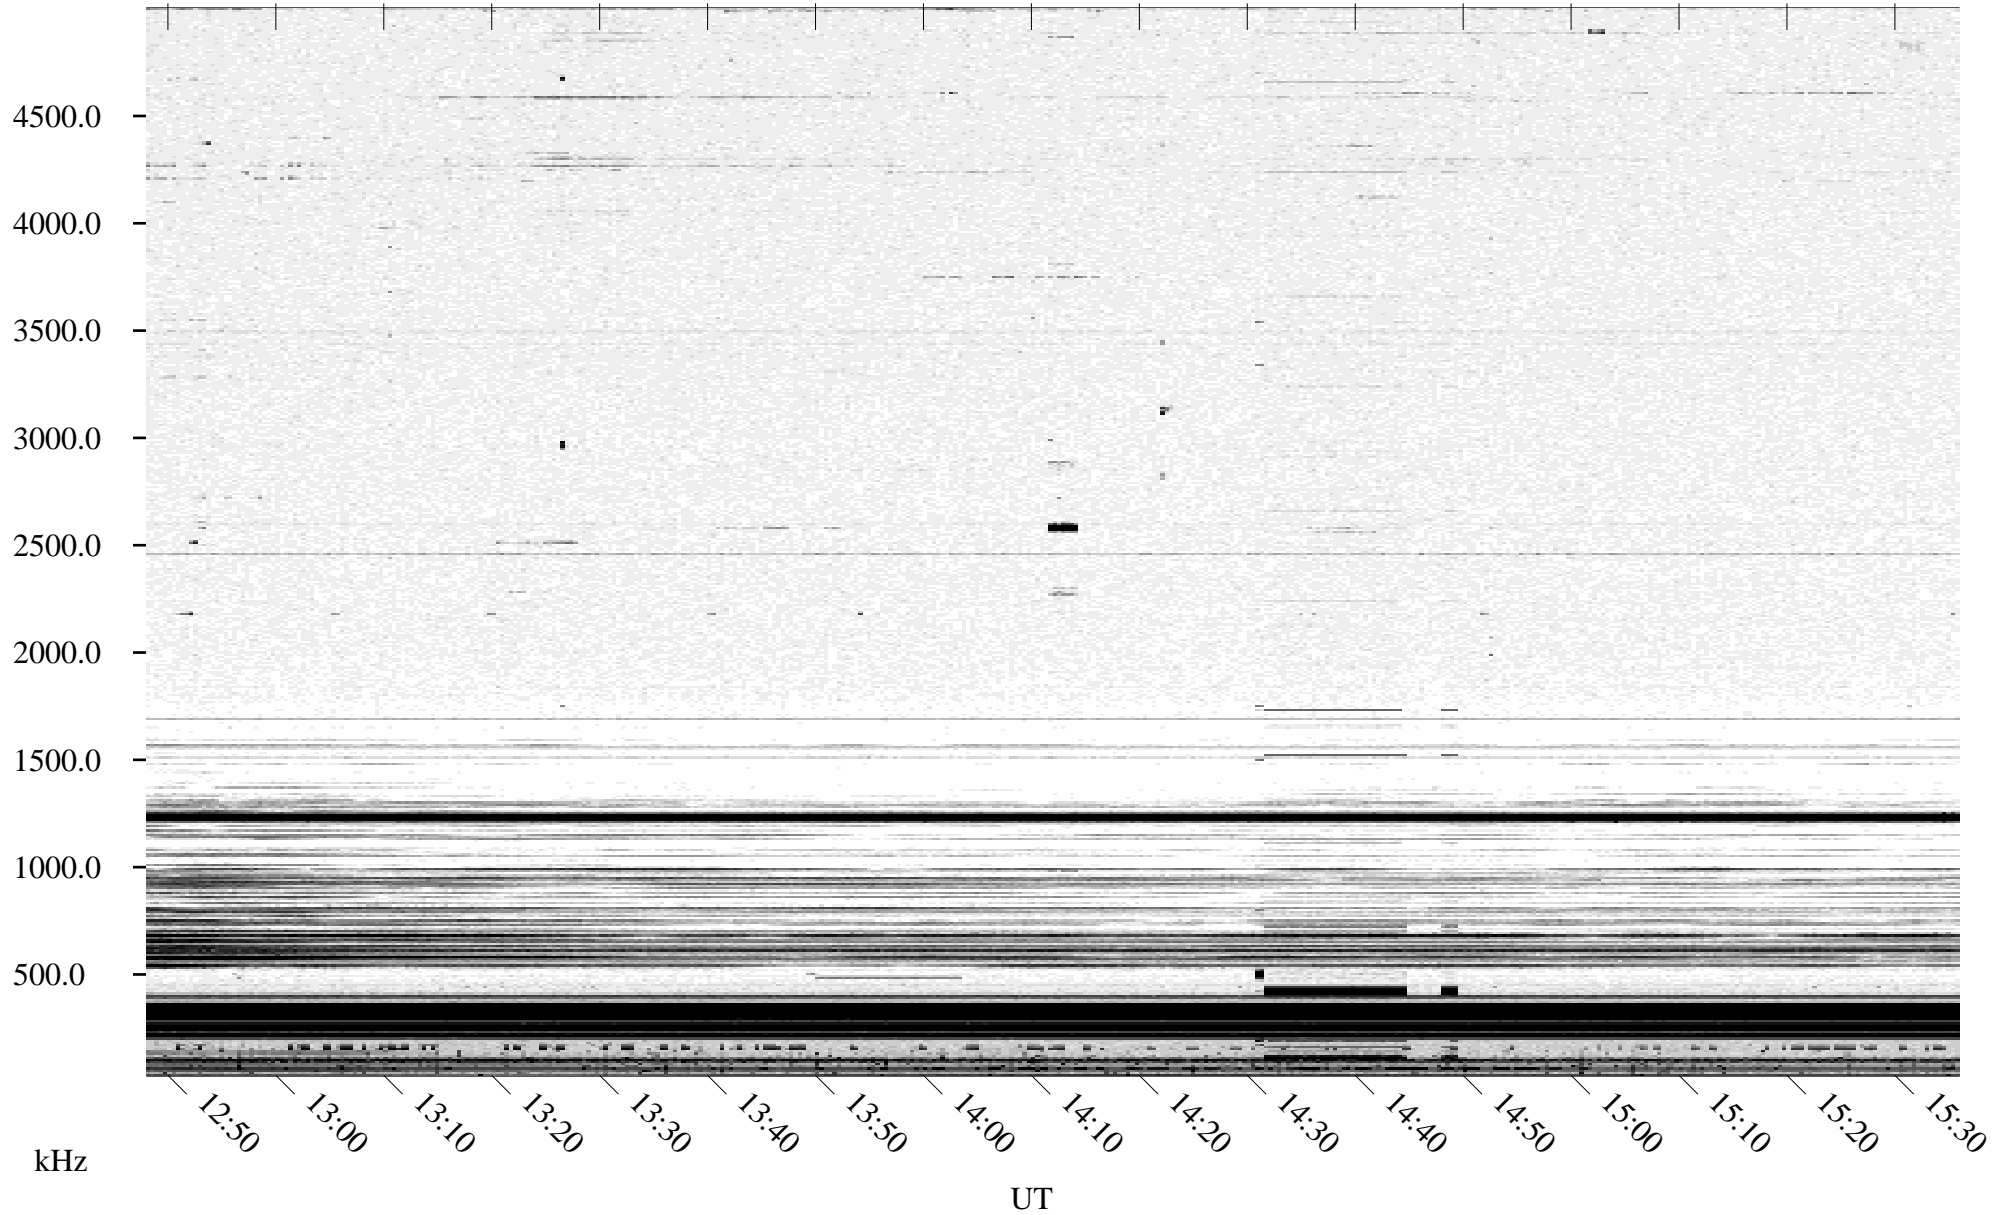

10/09/1995 Churchill, Manitoba

Linear Scale Black = 161 White = 15

ch95282l.r00m max_12

Page 1

10/09/1995 Churchill, Manitoba

Linear Scale Black = 161 White = 15

ch95282l.r00m max_12

Page 2

10/10/1995 Churchill, Manitoba

Linear Scale Black = 161 White = 15

ch95282l.r00m max_12

Page 3

10/10/1995 Churchill, Manitoba

Linear Scale Black = 161 White = 15

ch95282l.r00m max_12

Page 4

10/10/1995 Churchill, Manitoba

Linear Scale Black = 161 White = 15

ch95282l.r00m max_12

Page 5

10/10/1995 Churchill, Manitoba

Linear Scale Black = 161 White = 15

ch95282l.r00m max_12

Page 6

10/10/1995 Churchill, Manitoba

Linear Scale Black = 161 White = 15

ch95282l.r00m max_12

Page 7

10/10/1995 Churchill, Manitoba

Linear Scale Black = 161 White = 15

ch95282l.r00m max_12