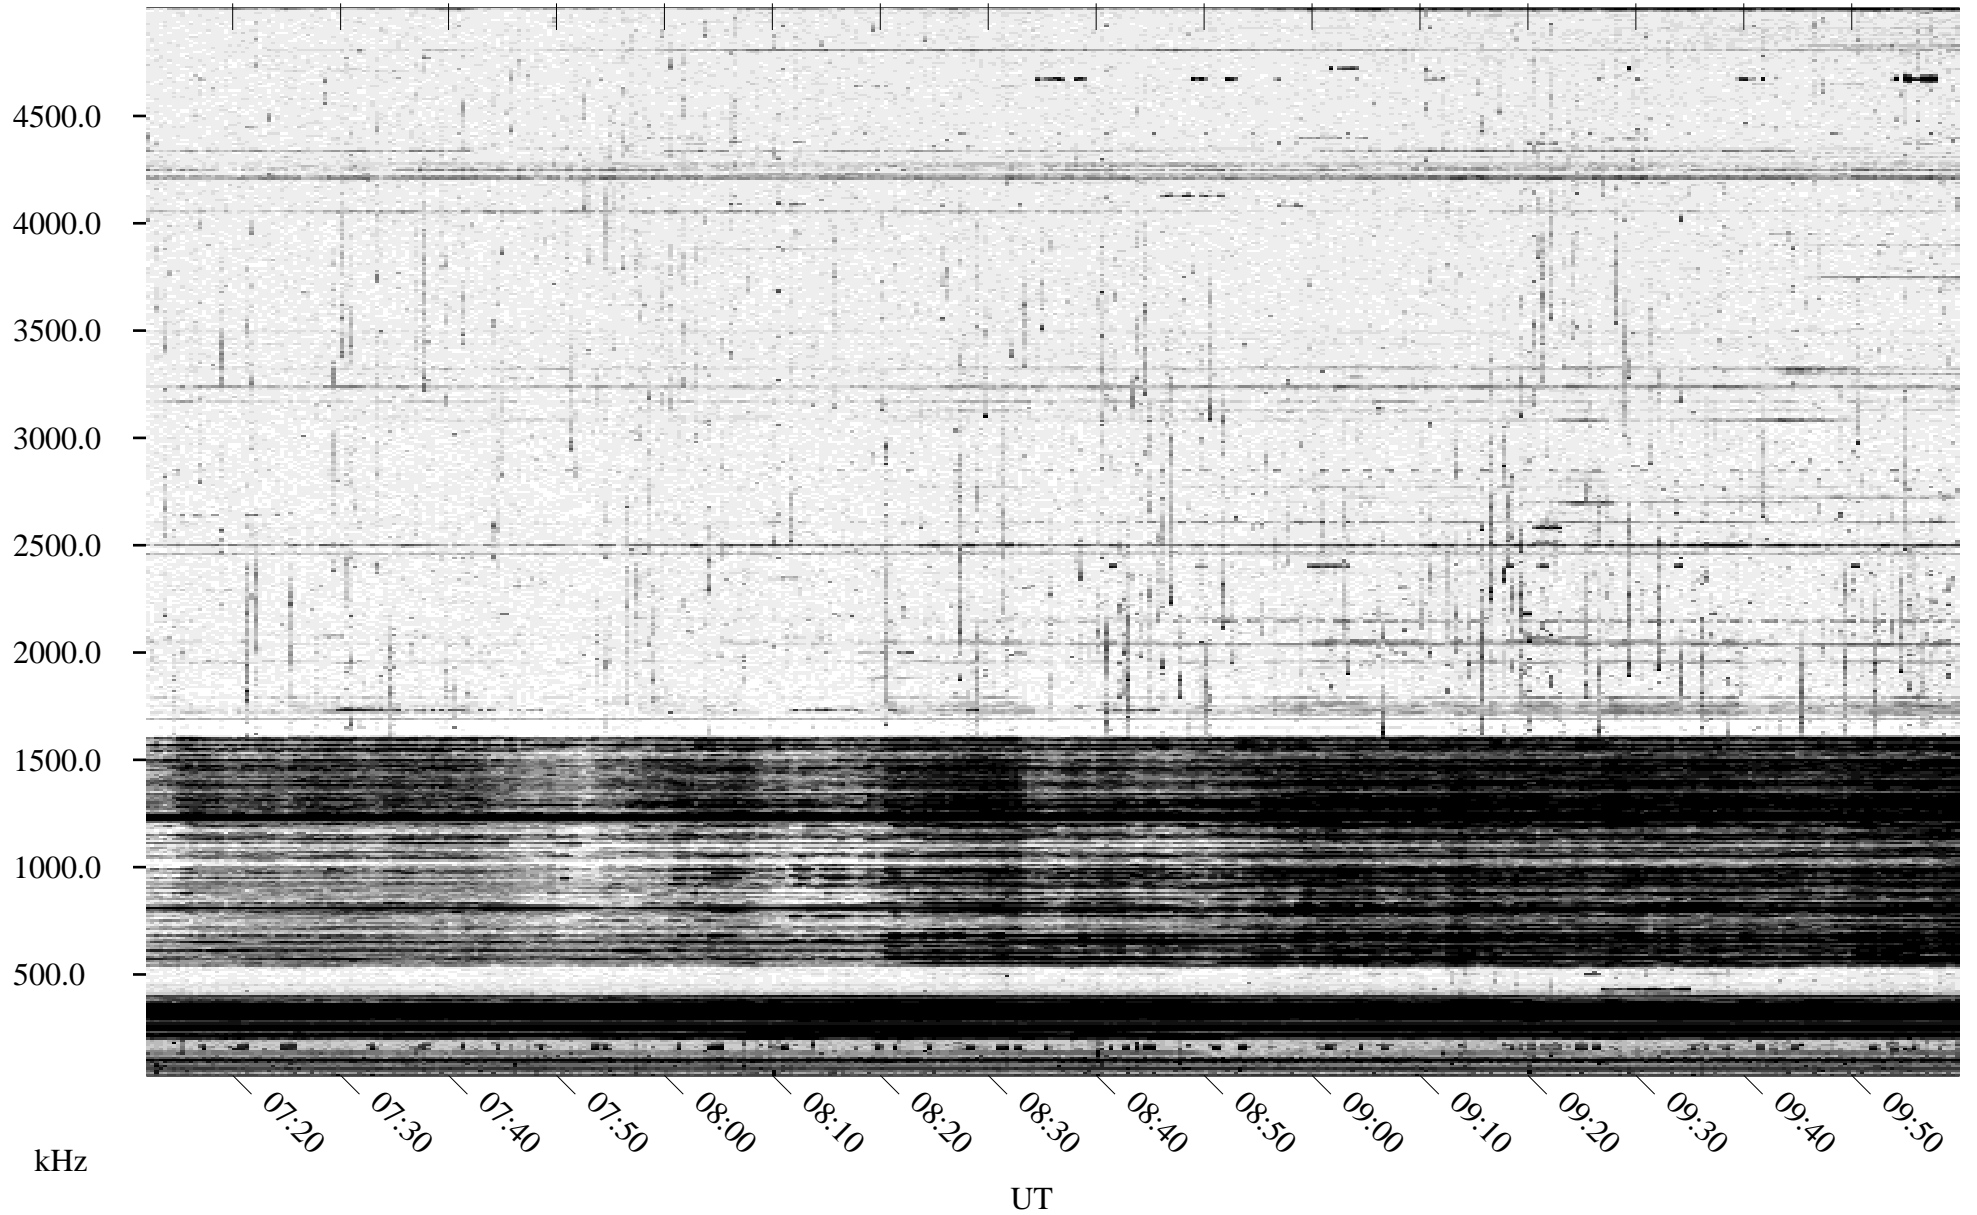

10/09/1995 Churchill, Manitoba

Linear Scale Black = 161 White = 15

ch95282l.r00m max_12

Page 1

10/09/1995 Churchill, Manitoba

Linear Scale Black = 161 White = 15

ch95282l.r00m max_12

Page 2

10/10/1995 Churchill, Manitoba

Linear Scale Black = 161 White = 15

ch95282l.r00m max_12

Page 3

10/10/1995 Churchill, Manitoba

Linear Scale Black = 161 White = 15

ch95282l.r00m max_12

Page 4

10/10/1995 Churchill, Manitoba

Linear Scale Black = 161 White = 15

ch95282l.r00m max_12

Page 5

10/10/1995 Churchill, Manitoba

Linear Scale Black = 161 White = 15

ch95282l.r00m max_12

Page 6

10/10/1995 Churchill, Manitoba

Linear Scale Black = 161 White = 15

ch95282l.r00m max_12

Page 7

10/10/1995 Churchill, Manitoba

Linear Scale Black = 161 White = 15

ch95282l.r00m max_12