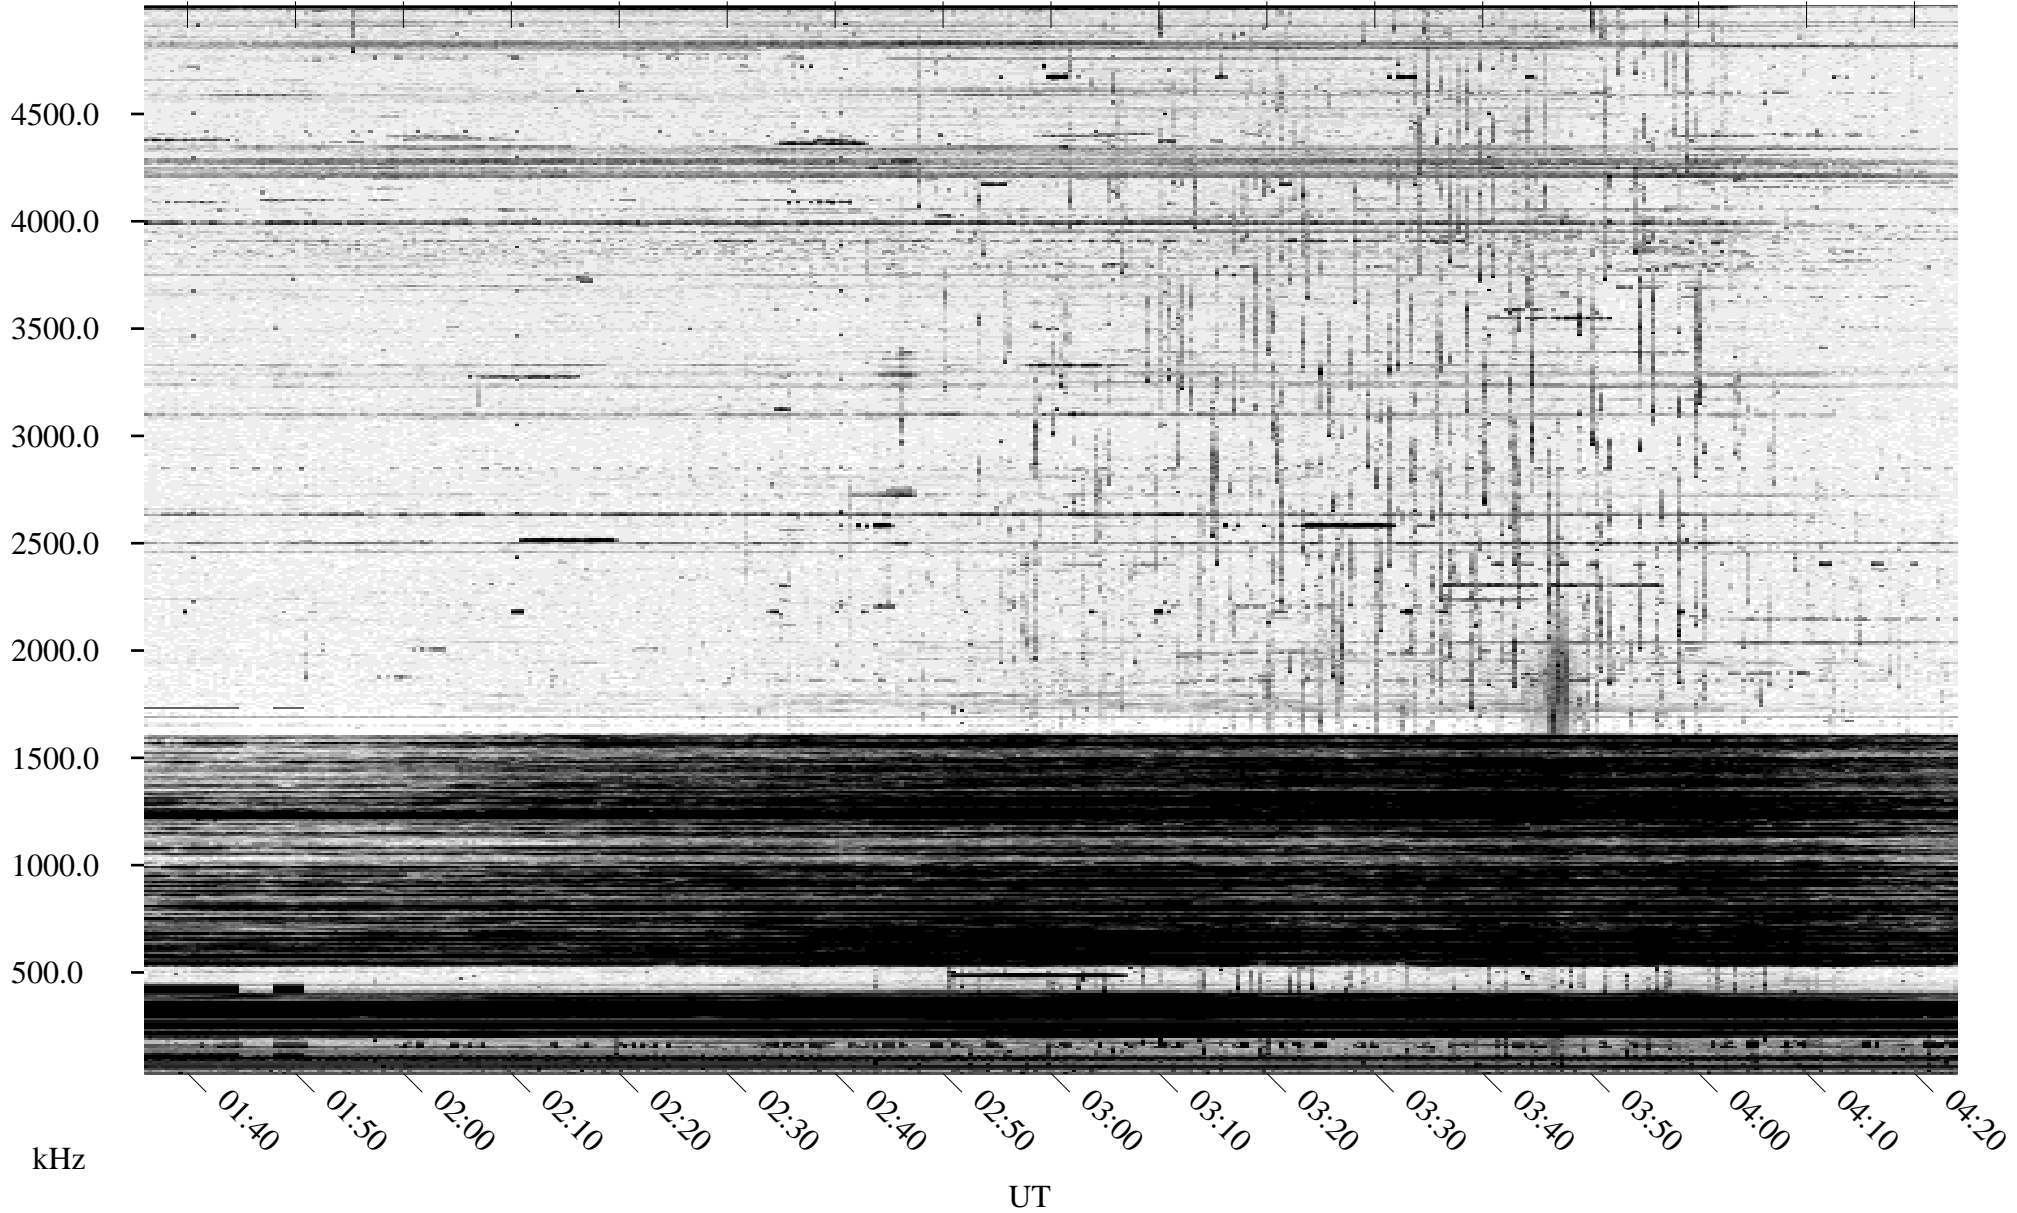

10/09/1995 Churchill, Manitoba

Linear Scale Black = 161 White = 15

ch95282l.r00m max_12

Page 1

10/09/1995 Churchill, Manitoba

Linear Scale Black = 161 White = 15

ch95282l.r00m max_12

Page 2

10/10/1995 Churchill, Manitoba

Linear Scale Black = 161 White = 15

ch95282l.r00m max_12

Page 3

10/10/1995 Churchill, Manitoba

Linear Scale Black = 161 White = 15

ch95282l.r00m max_12

Page 4

10/10/1995 Churchill, Manitoba

Linear Scale Black = 161 White = 15

ch95282l.r00m max_12

Page 5

10/10/1995 Churchill, Manitoba

Linear Scale Black = 161 White = 15

ch95282l.r00m max_12

Page 6

10/10/1995 Churchill, Manitoba

Linear Scale Black = 161 White = 15

ch95282l.r00m max_12

Page 7

10/10/1995 Churchill, Manitoba

Linear Scale Black = 161 White = 15

ch95282l.r00m max_12