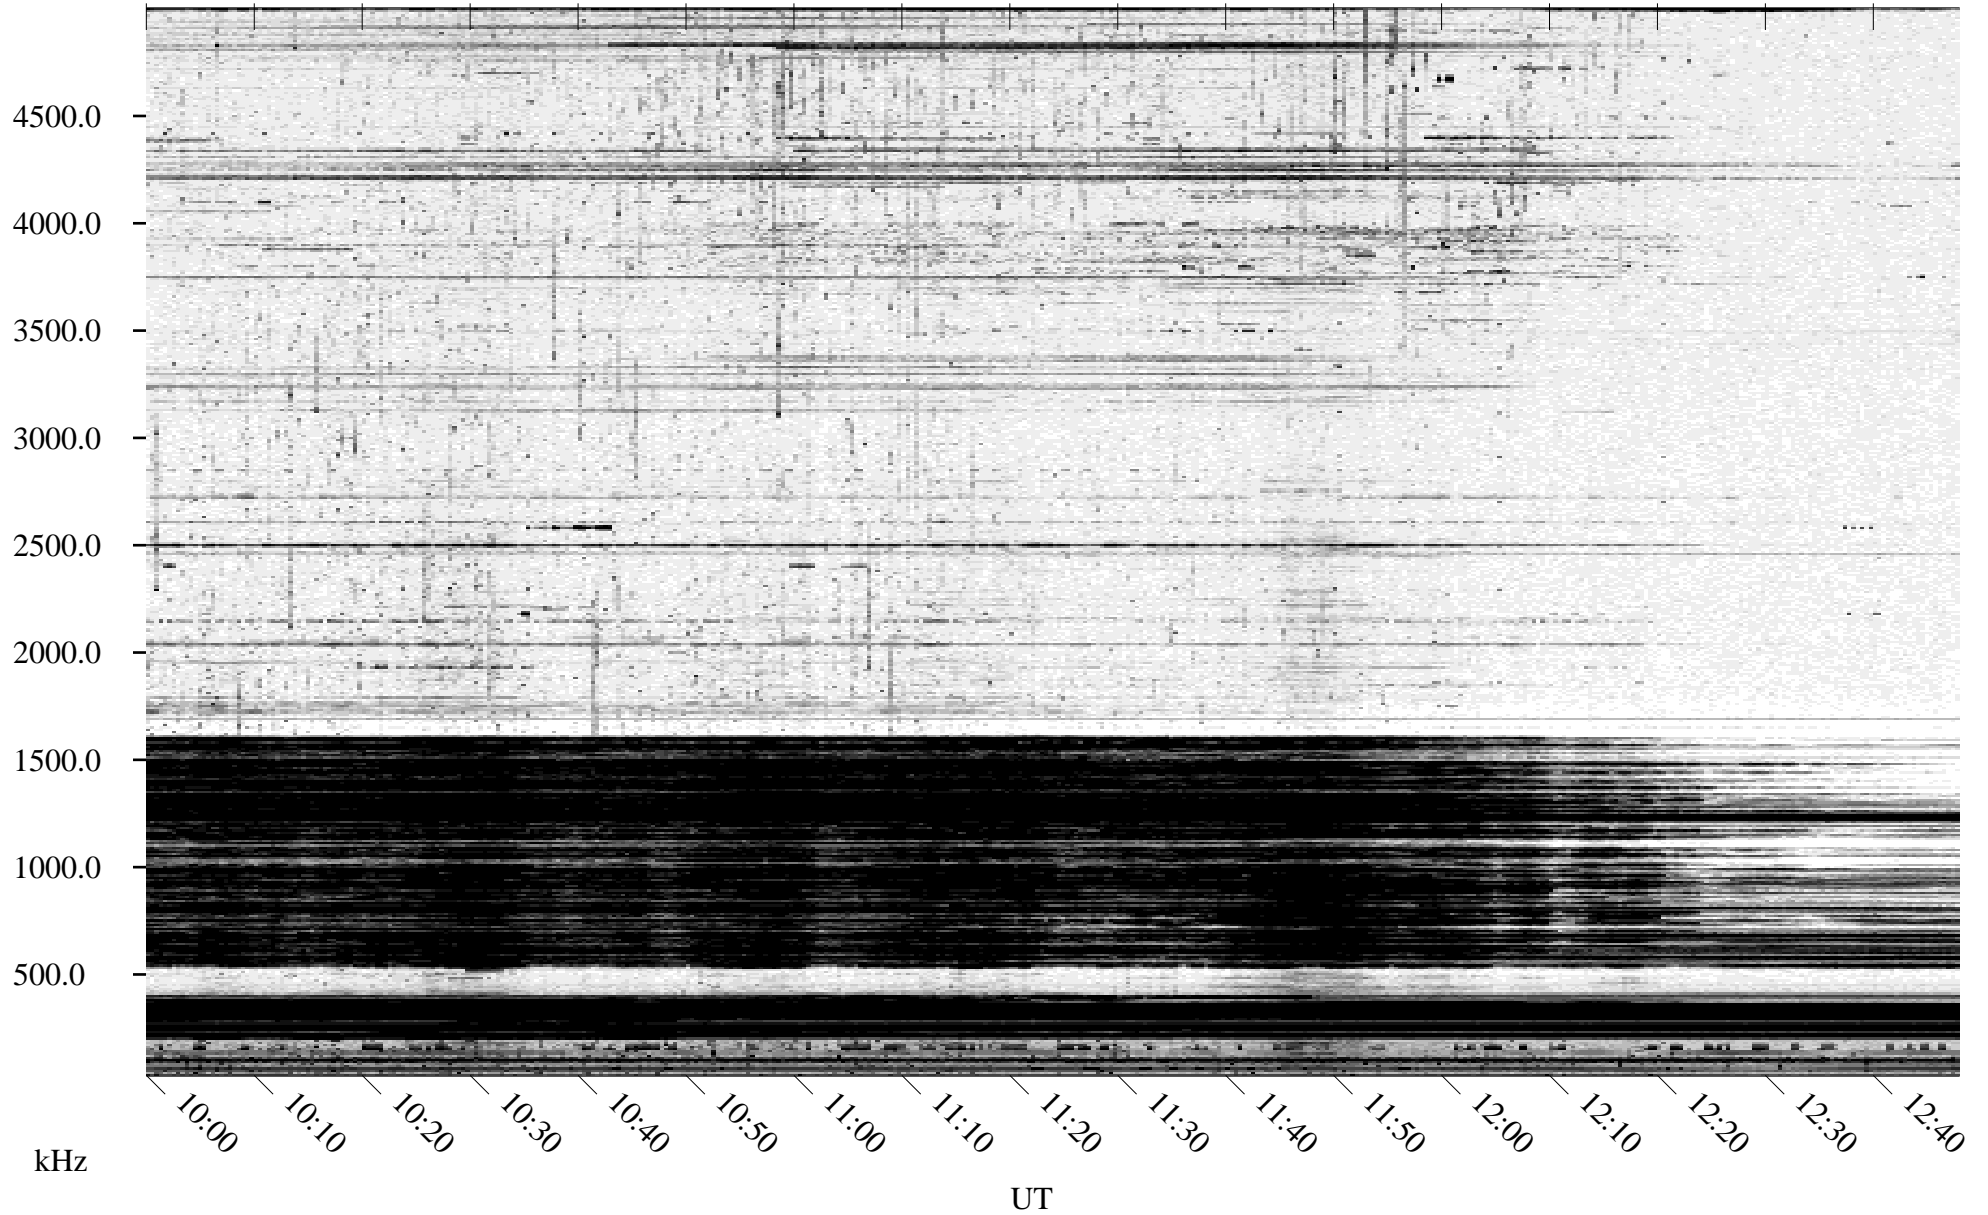

10/09/1995 Churchill, Manitoba

Linear Scale Black = 161 White = 15

ch95282l.r00m max_12

Page 1

10/09/1995 Churchill, Manitoba

Linear Scale Black = 161 White = 15

ch95282l.r00m max_12

Page 2

10/10/1995 Churchill, Manitoba

Linear Scale Black = 161 White = 15

ch95282l.r00m max_12

Page 3

10/10/1995 Churchill, Manitoba

Linear Scale Black = 161 White = 15

ch95282l.r00m max_12

Page 4

10/10/1995 Churchill, Manitoba

Linear Scale Black = 161 White = 15

ch95282l.r00m max_12

Page 5

10/10/1995 Churchill, Manitoba

Linear Scale Black = 161 White = 15

ch95282l.r00m max_12

Page 6

10/10/1995 Churchill, Manitoba

Linear Scale Black = 161 White = 15

ch95282l.r00m max_12

Page 7

10/10/1995 Churchill, Manitoba

Linear Scale Black = 161 White = 15

ch95282l.r00m max_12