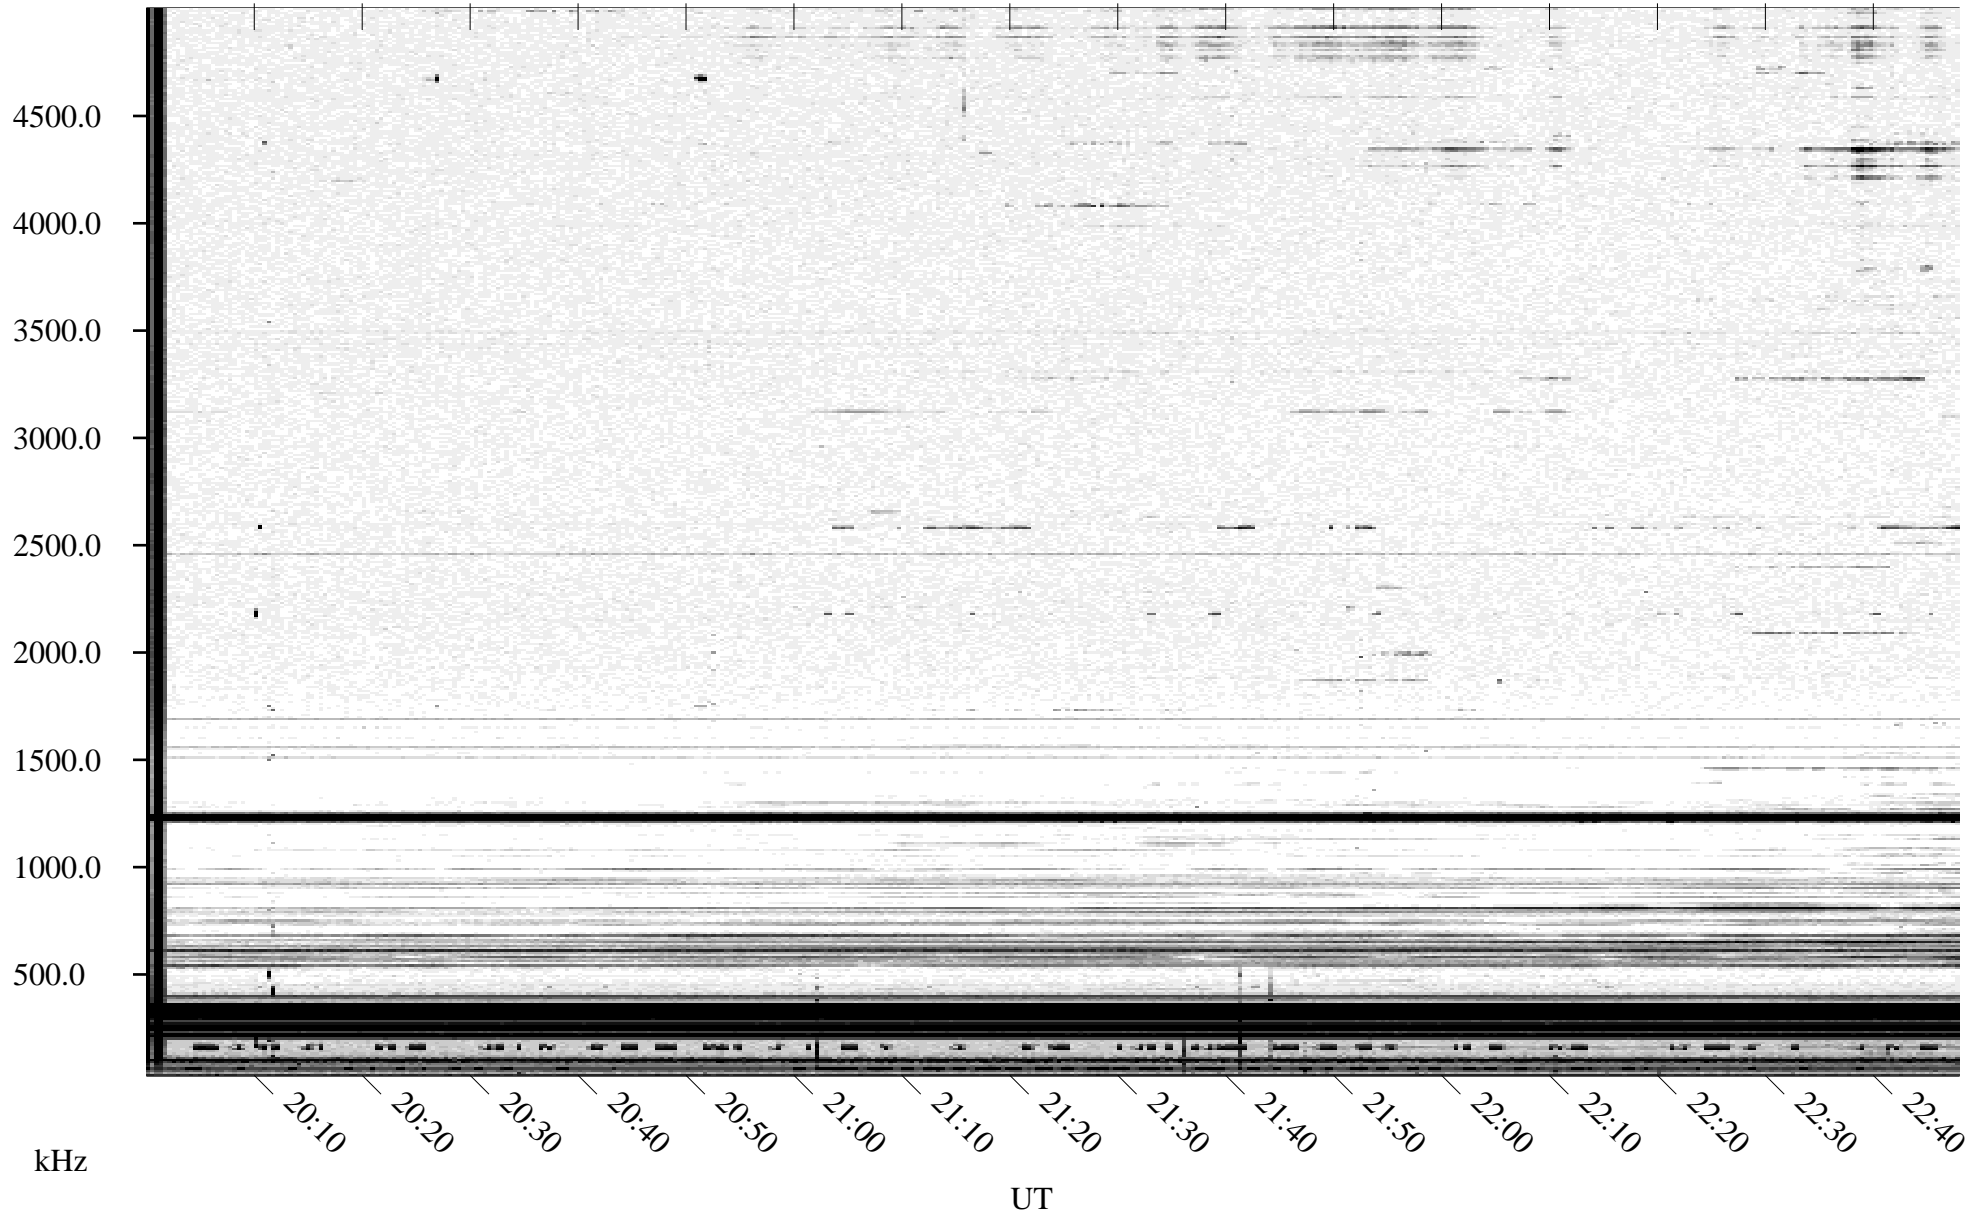

10/09/1995 Churchill, Manitoba

Linear Scale Black = 161 White = 15

ch95282l.r00m max_12

Page 1

10/09/1995 Churchill, Manitoba

Linear Scale Black = 161 White = 15

ch95282l.r00m max_12

Page 2

10/10/1995 Churchill, Manitoba

Linear Scale Black = 161 White = 15

ch95282l.r00m max_12

Page 3

10/10/1995 Churchill, Manitoba

Linear Scale Black = 161 White = 15

ch95282l.r00m max_12

Page 4

10/10/1995 Churchill, Manitoba

Linear Scale Black = 161 White = 15

ch95282l.r00m max_12

Page 5

10/10/1995 Churchill, Manitoba

Linear Scale Black = 161 White = 15

ch95282l.r00m max_12

Page 6

10/10/1995 Churchill, Manitoba

Linear Scale Black = 161 White = 15

ch95282l.r00m max_12

Page 7

10/10/1995 Churchill, Manitoba

Linear Scale Black = 161 White = 15

ch95282l.r00m max_12