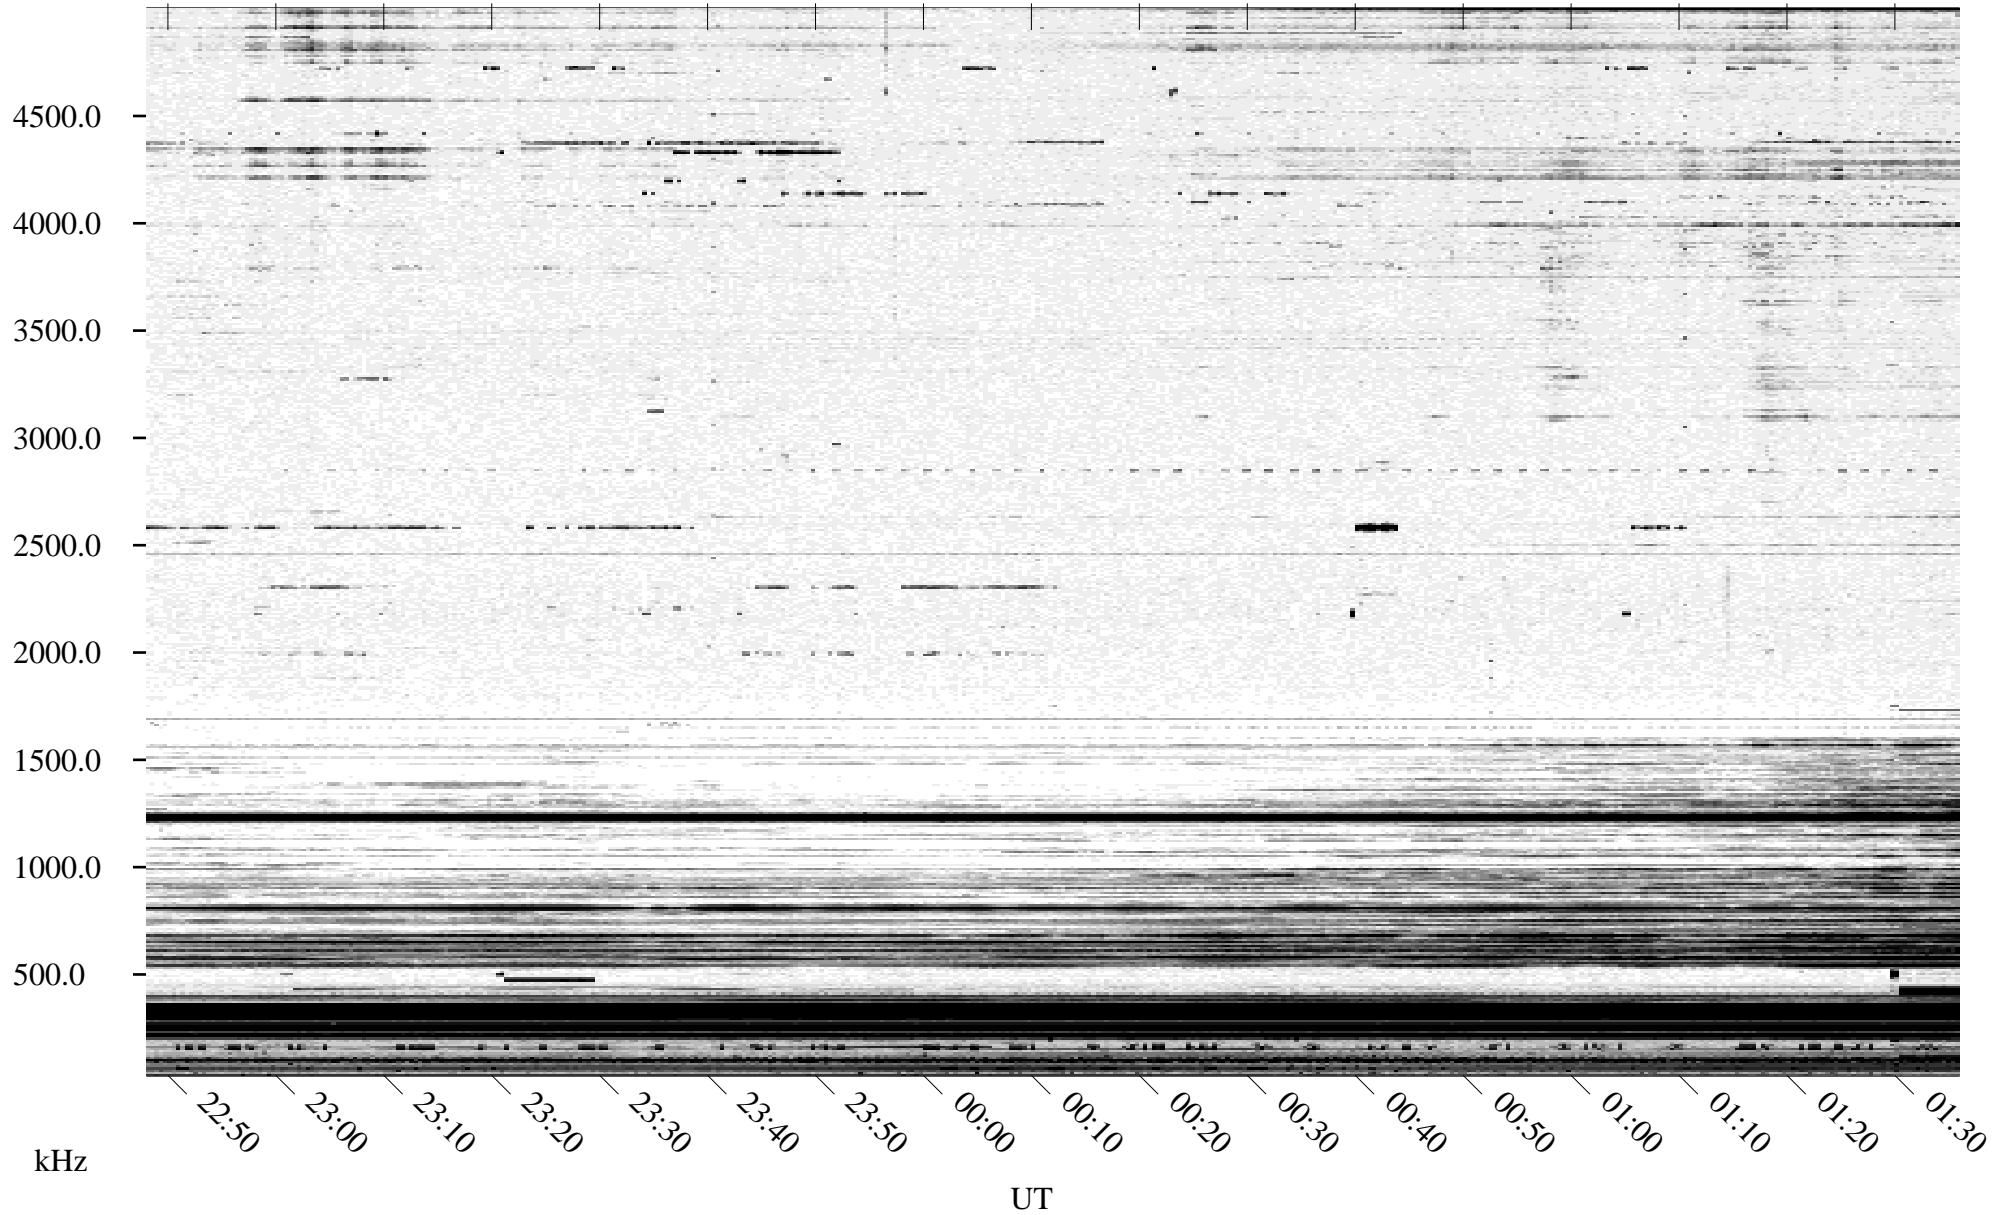

10/09/1995 Churchill, Manitoba

Linear Scale Black = 161 White = 15

ch95282l.r00m max_12

Page 1

10/09/1995 Churchill, Manitoba

Linear Scale Black = 161 White = 15

ch95282l.r00m max_12

Page 2

10/10/1995 Churchill, Manitoba

Linear Scale Black = 161 White = 15

ch95282l.r00m max_12

Page 3

10/10/1995 Churchill, Manitoba

Linear Scale Black = 161 White = 15

ch95282l.r00m max_12

Page 4

10/10/1995 Churchill, Manitoba

Linear Scale Black = 161 White = 15

ch95282l.r00m max_12

Page 5

10/10/1995 Churchill, Manitoba

Linear Scale Black = 161 White = 15

ch95282l.r00m max_12

Page 6

10/10/1995 Churchill, Manitoba

Linear Scale Black = 161 White = 15

ch95282l.r00m max_12

Page 7

10/10/1995 Churchill, Manitoba

Linear Scale Black = 161 White = 15

ch95282l.r00m max_12