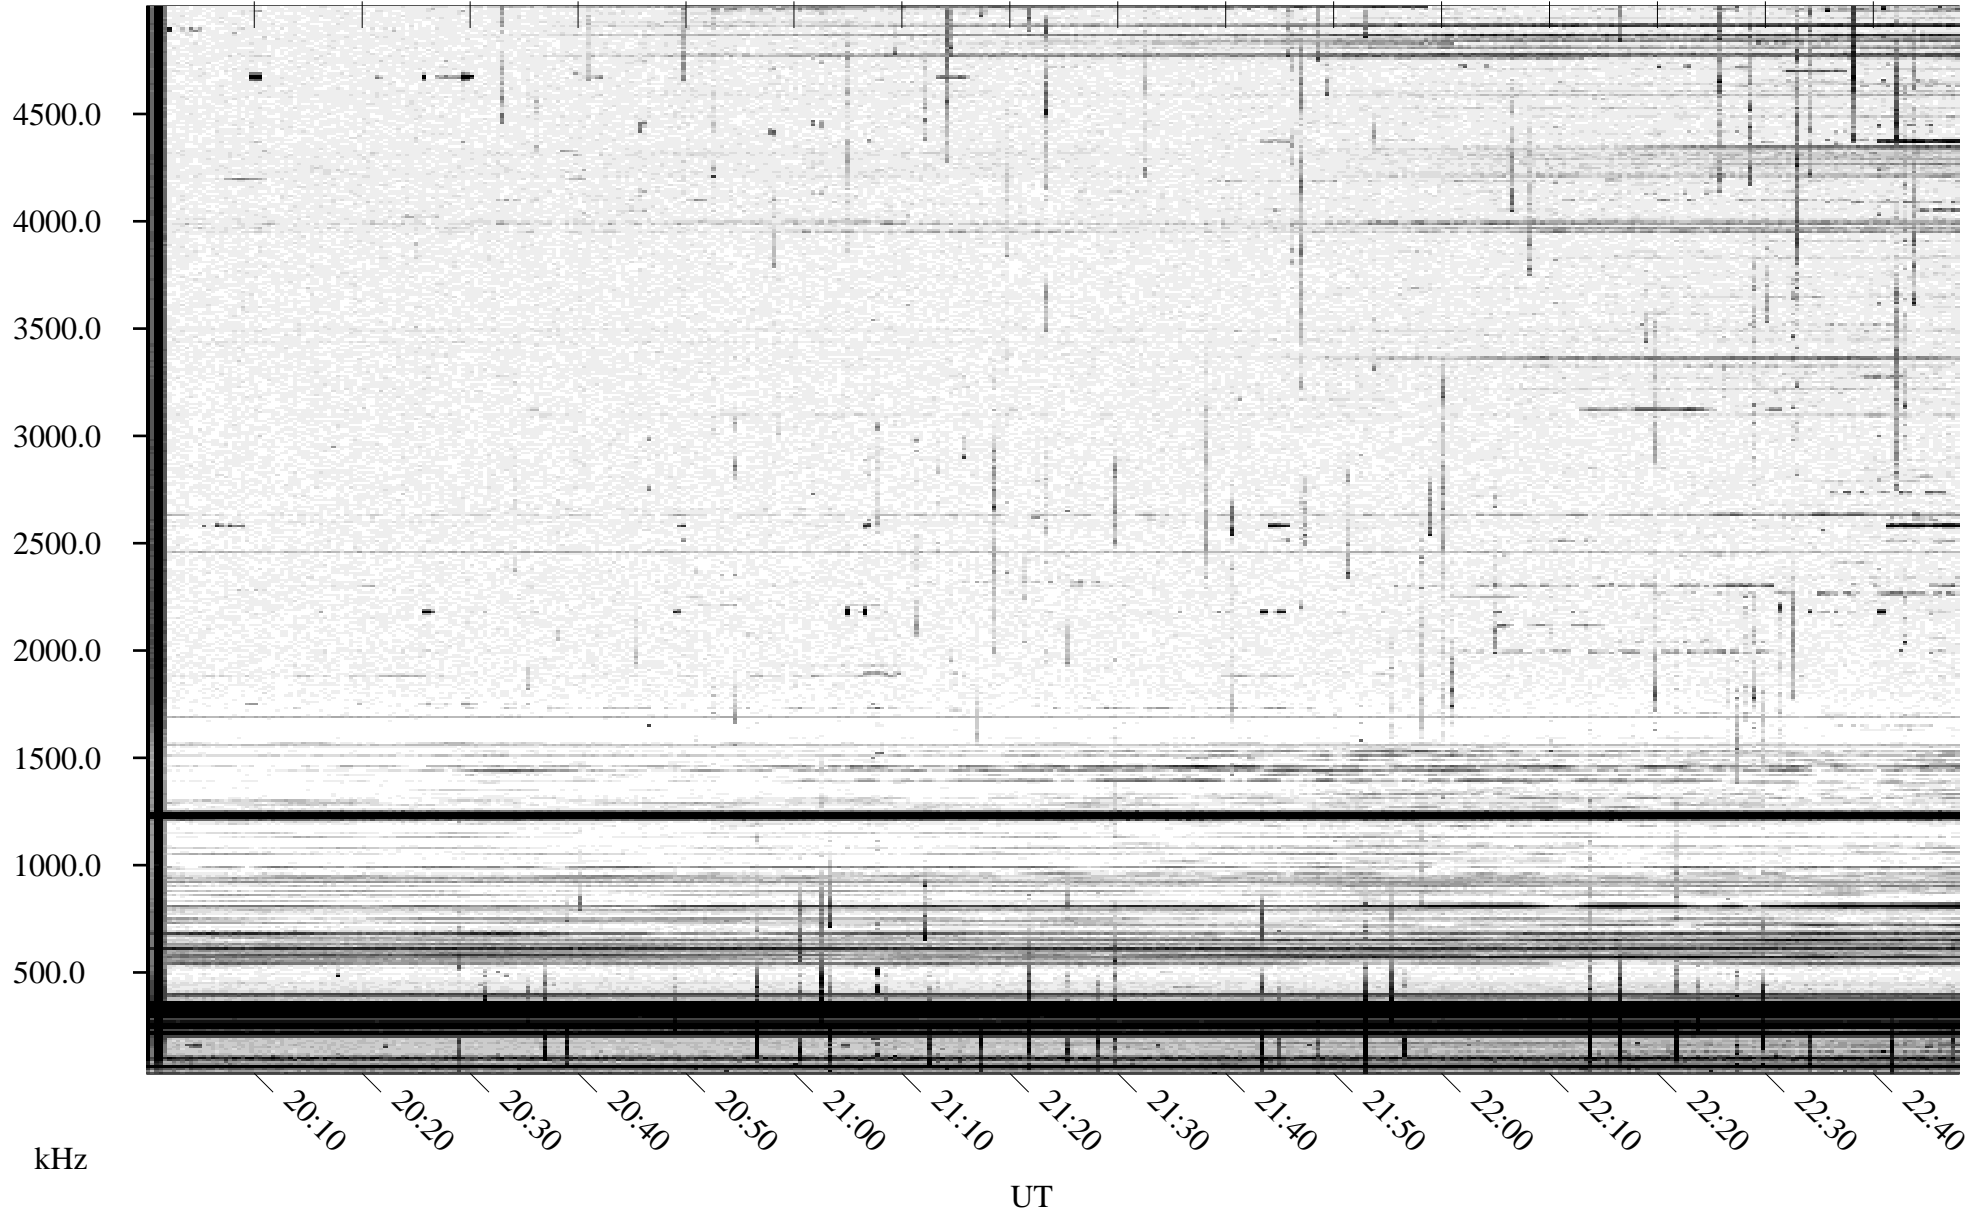

10/10/1995 Churchill, Manitoba

Linear Scale Black = 161 White = 15

ch95283l.r00m max_12

Page 1

10/10/1995 Churchill, Manitoba

Linear Scale Black = 161 White = 15

ch95283l.r00m max_12

Page 2

10/11/1995 Churchill, Manitoba

Linear Scale Black = 161 White = 15

ch95283l.r00m max_12

Page 3

10/11/1995 Churchill, Manitoba

Linear Scale Black = 161 White = 15

ch95283l.r00m max_12

Page 4

10/11/1995 Churchill, Manitoba

Linear Scale Black = 161 White = 15

ch95283l.r00m max_12

Page 5

10/11/1995 Churchill, Manitoba

Linear Scale Black = 161 White = 15

ch95283l.r00m max_12

Page 6

10/11/1995 Churchill, Manitoba

Linear Scale Black = 161 White = 15

ch95283l.r00m max_12

Page 7

10/11/1995 Churchill, Manitoba

Linear Scale Black = 161 White = 15

ch95283l.r00m max_12