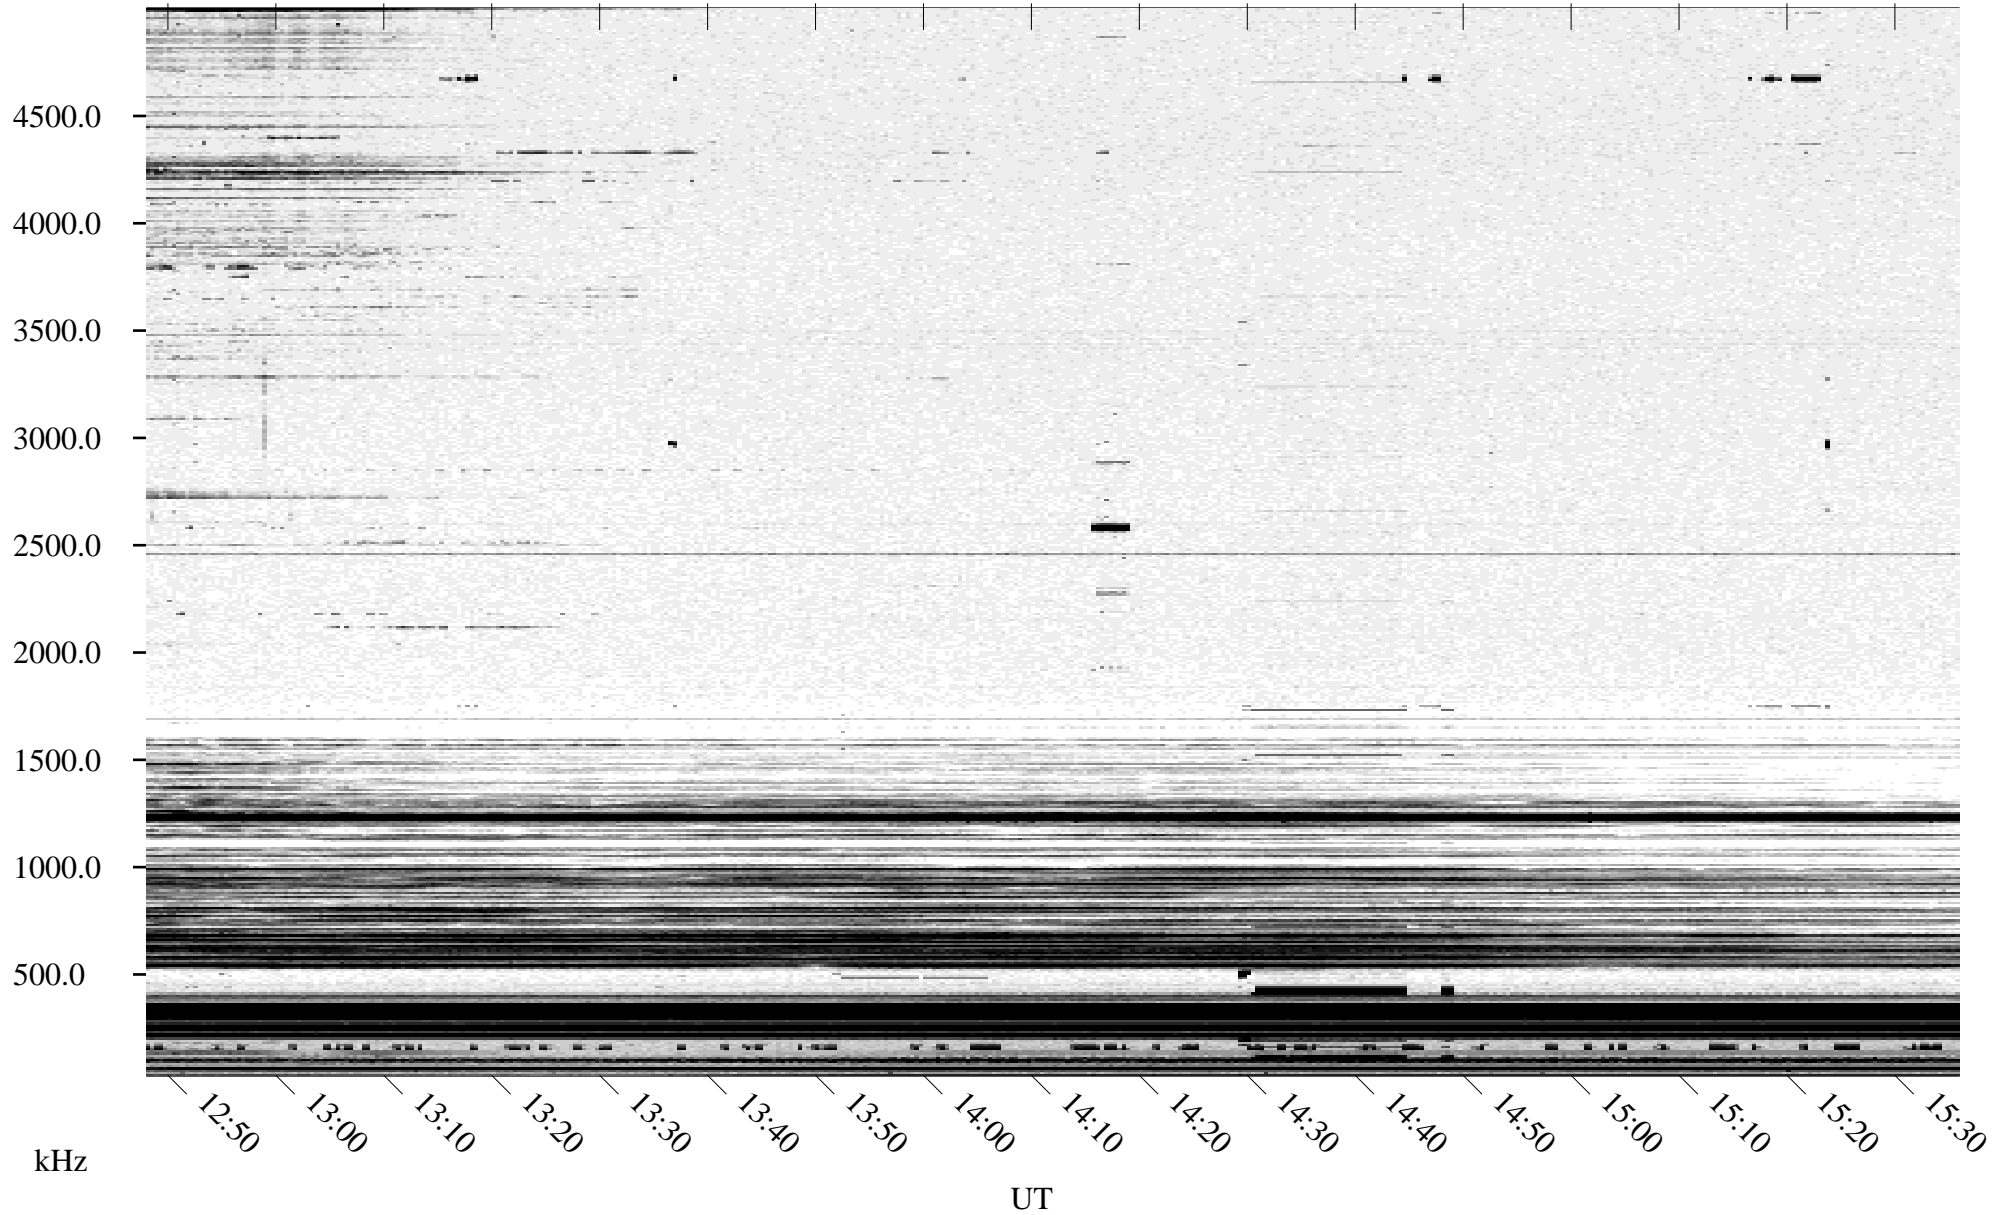

10/10/1995 Churchill, Manitoba

Linear Scale Black = 161 White = 15

ch95283l.r00m max_12

Page 1

10/10/1995 Churchill, Manitoba

Linear Scale Black = 161 White = 15

ch95283l.r00m max_12

Page 2

10/11/1995 Churchill, Manitoba

Linear Scale Black = 161 White = 15

ch95283l.r00m max_12

Page 3

10/11/1995 Churchill, Manitoba

Linear Scale Black = 161 White = 15

ch95283l.r00m max_12

Page 4

10/11/1995 Churchill, Manitoba

Linear Scale Black = 161 White = 15

ch95283l.r00m max_12

Page 5

10/11/1995 Churchill, Manitoba

Linear Scale Black = 161 White = 15

ch95283l.r00m max_12

Page 6

10/11/1995 Churchill, Manitoba

Linear Scale Black = 161 White = 15

ch95283l.r00m max_12

Page 7

10/11/1995 Churchill, Manitoba

Linear Scale Black = 161 White = 15

ch95283l.r00m max_12