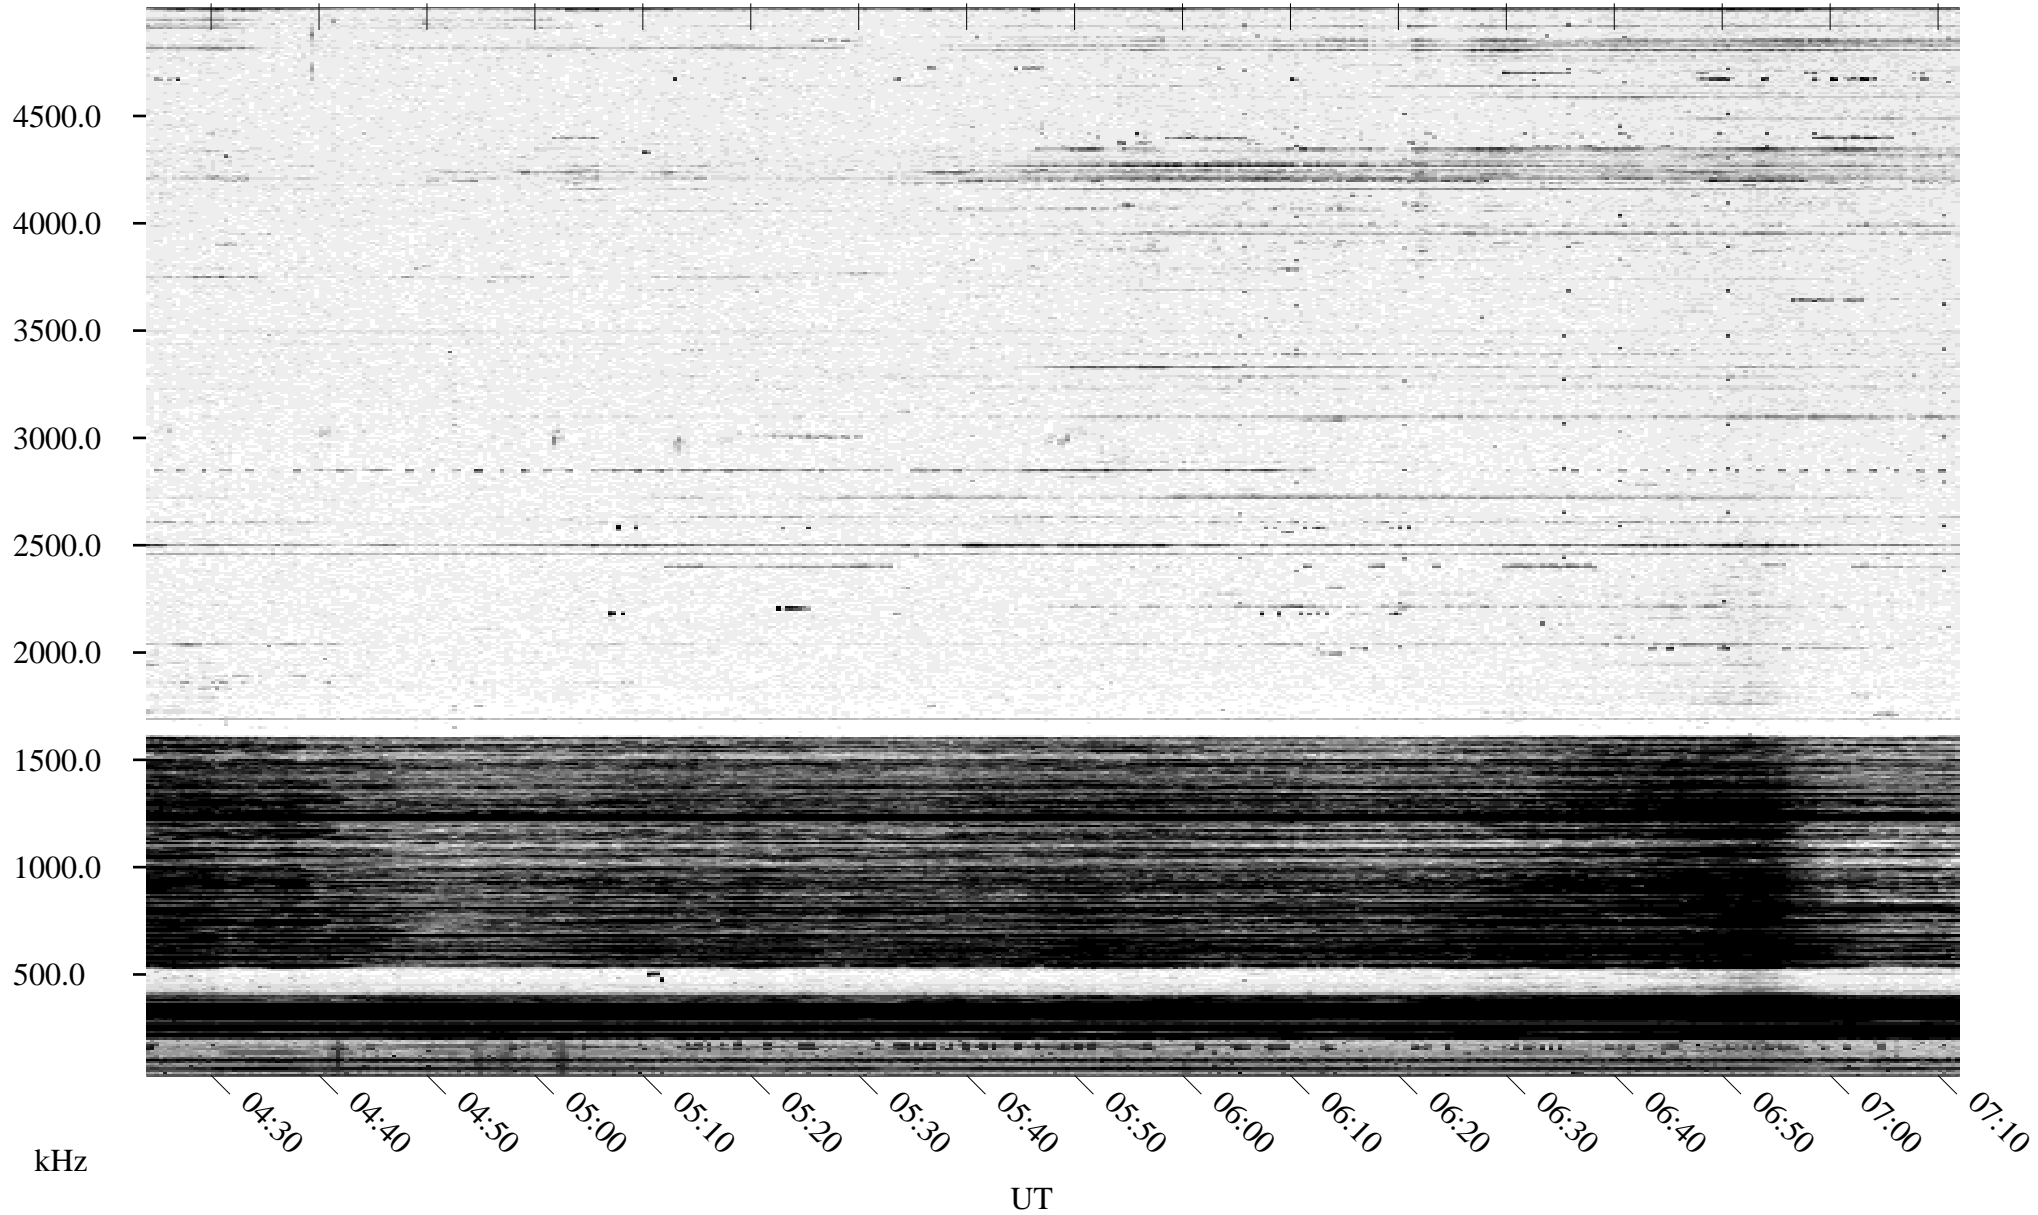

10/10/1995 Churchill, Manitoba

Linear Scale Black = 161 White = 15

ch95283l.r00m max_12

Page 1

10/10/1995 Churchill, Manitoba

Linear Scale Black = 161 White = 15

ch95283l.r00m max_12

Page 2

10/11/1995 Churchill, Manitoba

Linear Scale Black = 161 White = 15

ch95283l.r00m max_12

Page 3

10/11/1995 Churchill, Manitoba

Linear Scale Black = 161 White = 15

ch95283l.r00m max_12

Page 4

10/11/1995 Churchill, Manitoba

Linear Scale Black = 161 White = 15

ch95283l.r00m max_12

Page 5

10/11/1995 Churchill, Manitoba

Linear Scale Black = 161 White = 15

ch95283l.r00m max_12

Page 6

10/11/1995 Churchill, Manitoba

Linear Scale Black = 161 White = 15

ch95283l.r00m max_12

Page 7

10/11/1995 Churchill, Manitoba

Linear Scale Black = 161 White = 15

ch95283l.r00m max_12