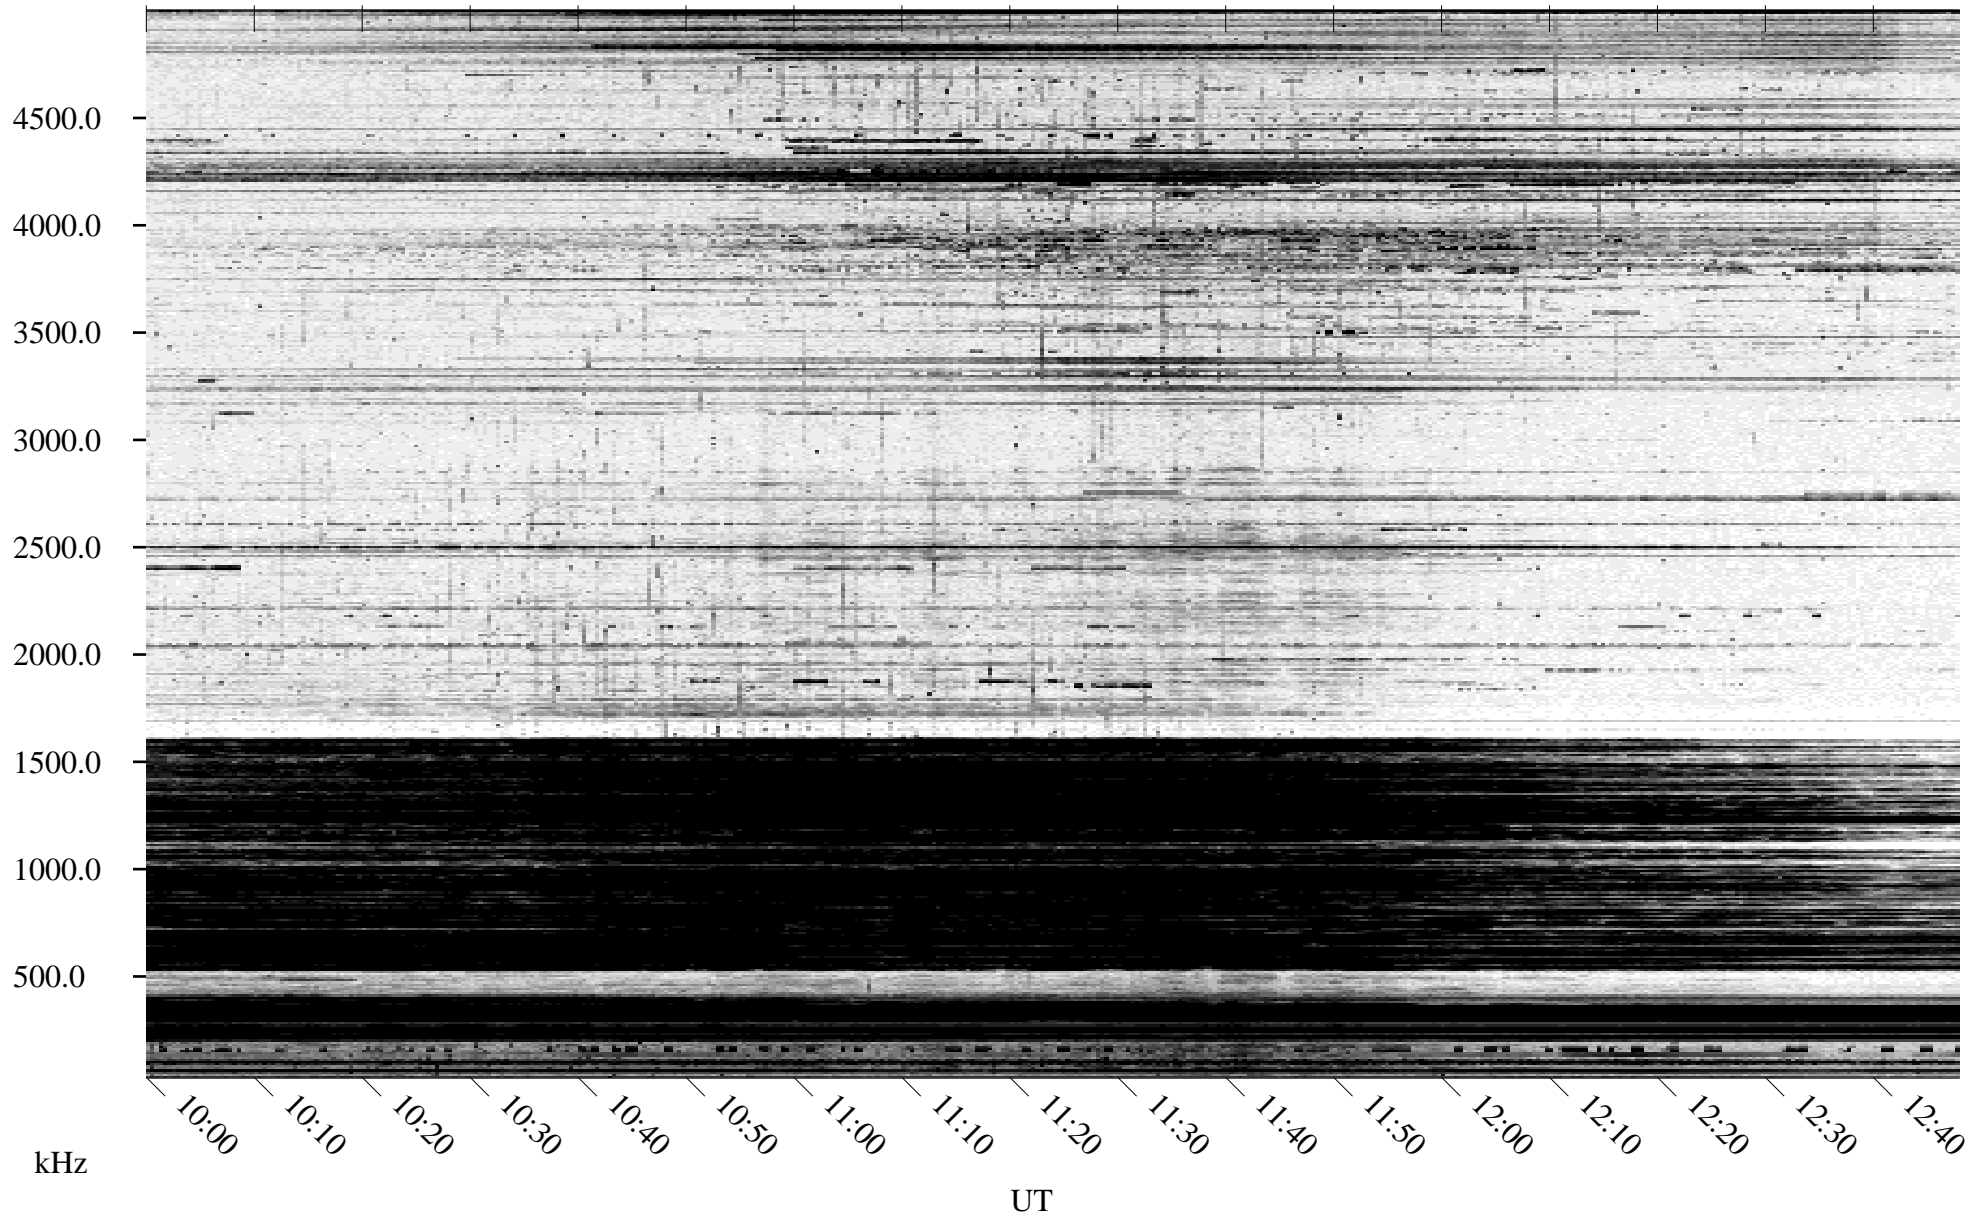

10/10/1995 Churchill, Manitoba

Linear Scale Black = 161 White = 15

ch95283l.r00m max_12

Page 1

10/10/1995 Churchill, Manitoba

Linear Scale Black = 161 White = 15

ch95283l.r00m max_12

Page 2

10/11/1995 Churchill, Manitoba

Linear Scale Black = 161 White = 15

ch95283l.r00m max_12

Page 3

10/11/1995 Churchill, Manitoba

Linear Scale Black = 161 White = 15

ch95283l.r00m max_12

Page 4

10/11/1995 Churchill, Manitoba

Linear Scale Black = 161 White = 15

ch95283l.r00m max_12

Page 5

10/11/1995 Churchill, Manitoba

Linear Scale Black = 161 White = 15

ch95283l.r00m max_12

Page 6

10/11/1995 Churchill, Manitoba

Linear Scale Black = 161 White = 15

ch95283l.r00m max_12

Page 7

10/11/1995 Churchill, Manitoba

Linear Scale Black = 161 White = 15

ch95283l.r00m max_12