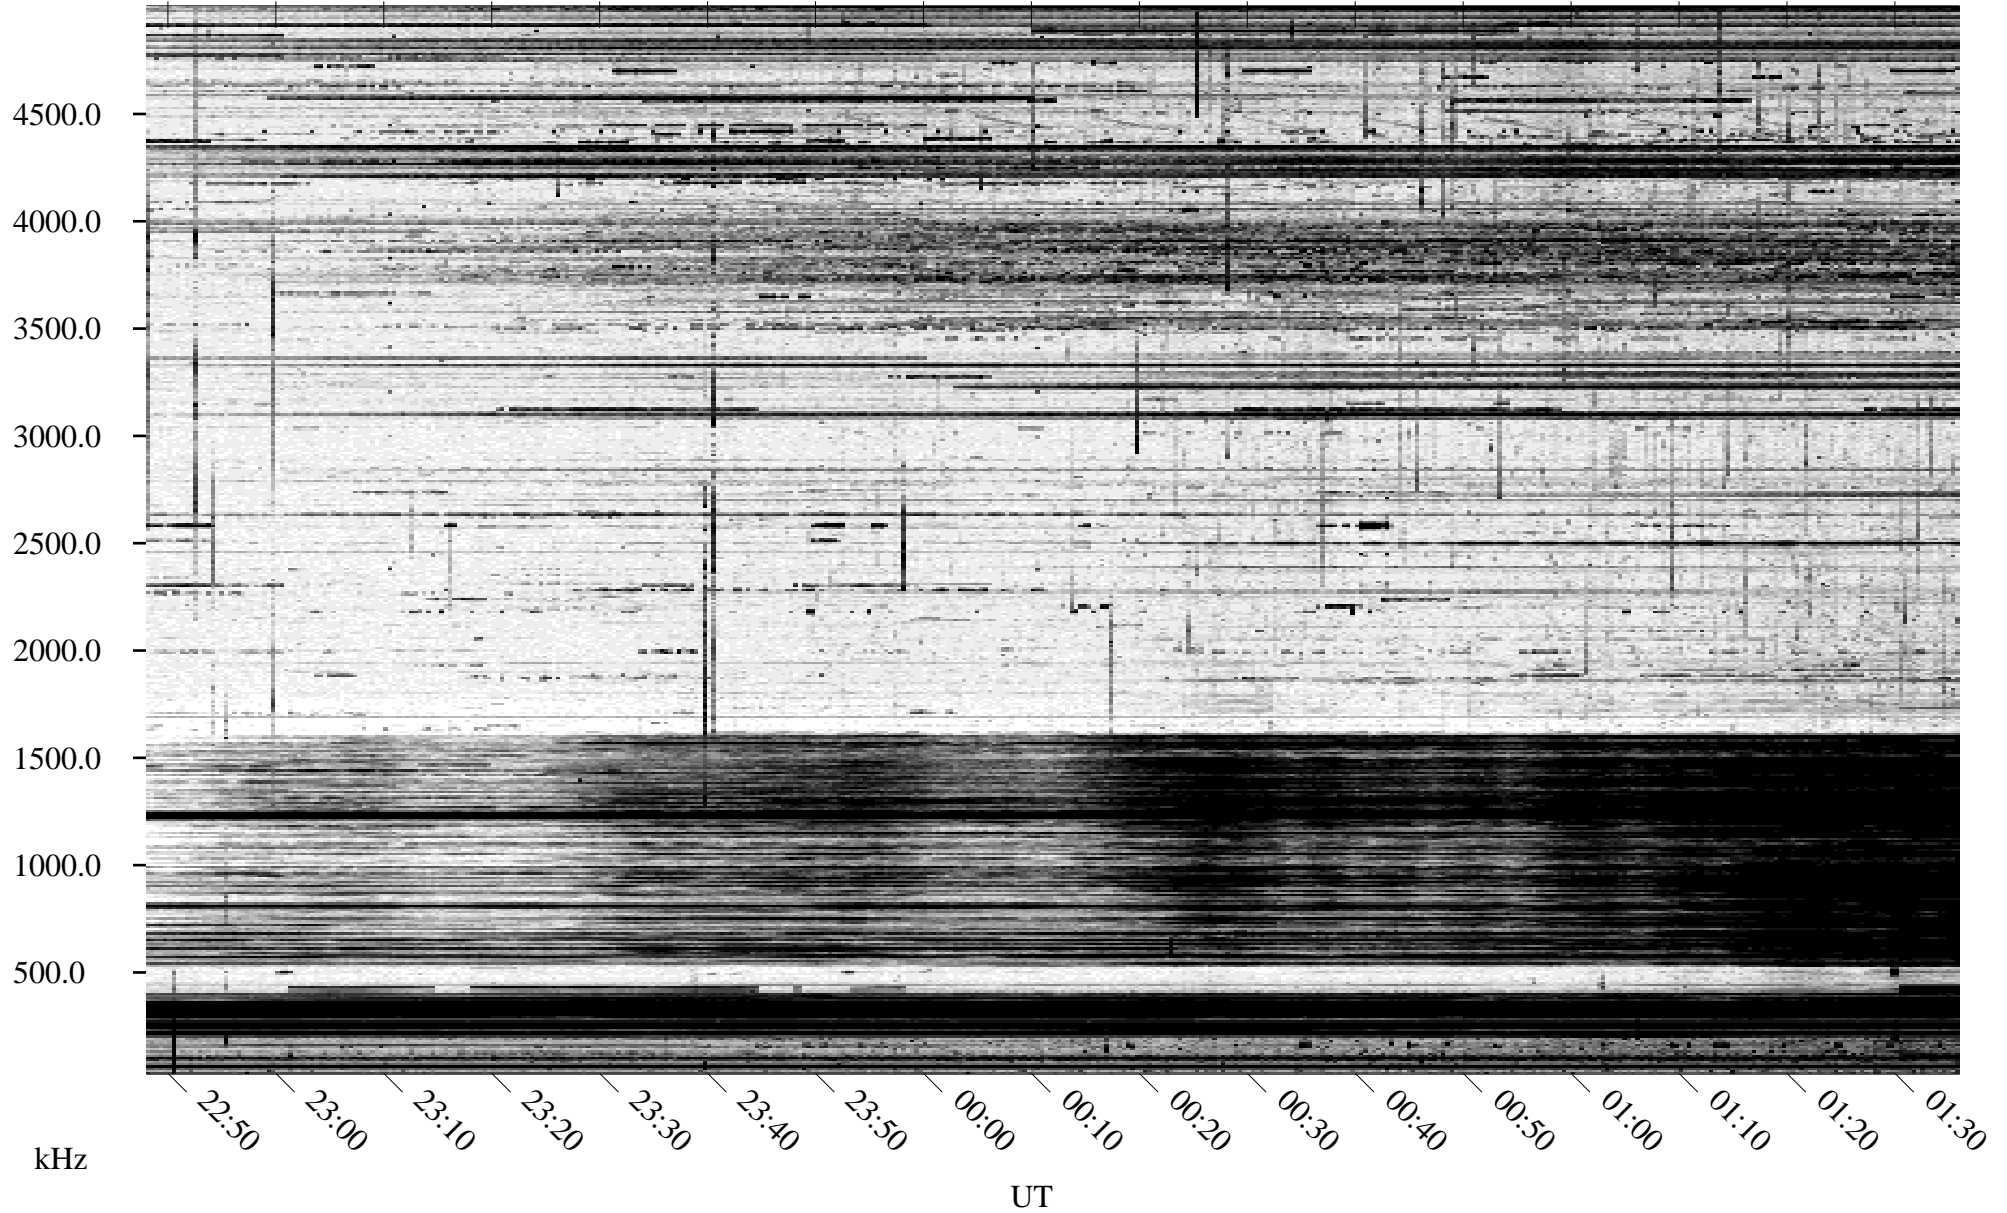

10/10/1995 Churchill, Manitoba

Linear Scale Black = 161 White = 15

ch95283l.r00m max_12

Page 1

10/10/1995 Churchill, Manitoba

Linear Scale Black = 161 White = 15

ch95283l.r00m max_12

Page 2

10/11/1995 Churchill, Manitoba

Linear Scale Black = 161 White = 15

ch95283l.r00m max_12

Page 3

10/11/1995 Churchill, Manitoba

Linear Scale Black = 161 White = 15

ch95283l.r00m max_12

Page 4

10/11/1995 Churchill, Manitoba

Linear Scale Black = 161 White = 15

ch95283l.r00m max_12

Page 5

10/11/1995 Churchill, Manitoba

Linear Scale Black = 161 White = 15

ch95283l.r00m max_12

Page 6

10/11/1995 Churchill, Manitoba

Linear Scale Black = 161 White = 15

ch95283l.r00m max_12

Page 7

10/11/1995 Churchill, Manitoba

Linear Scale Black = 161 White = 15

ch95283l.r00m max_12