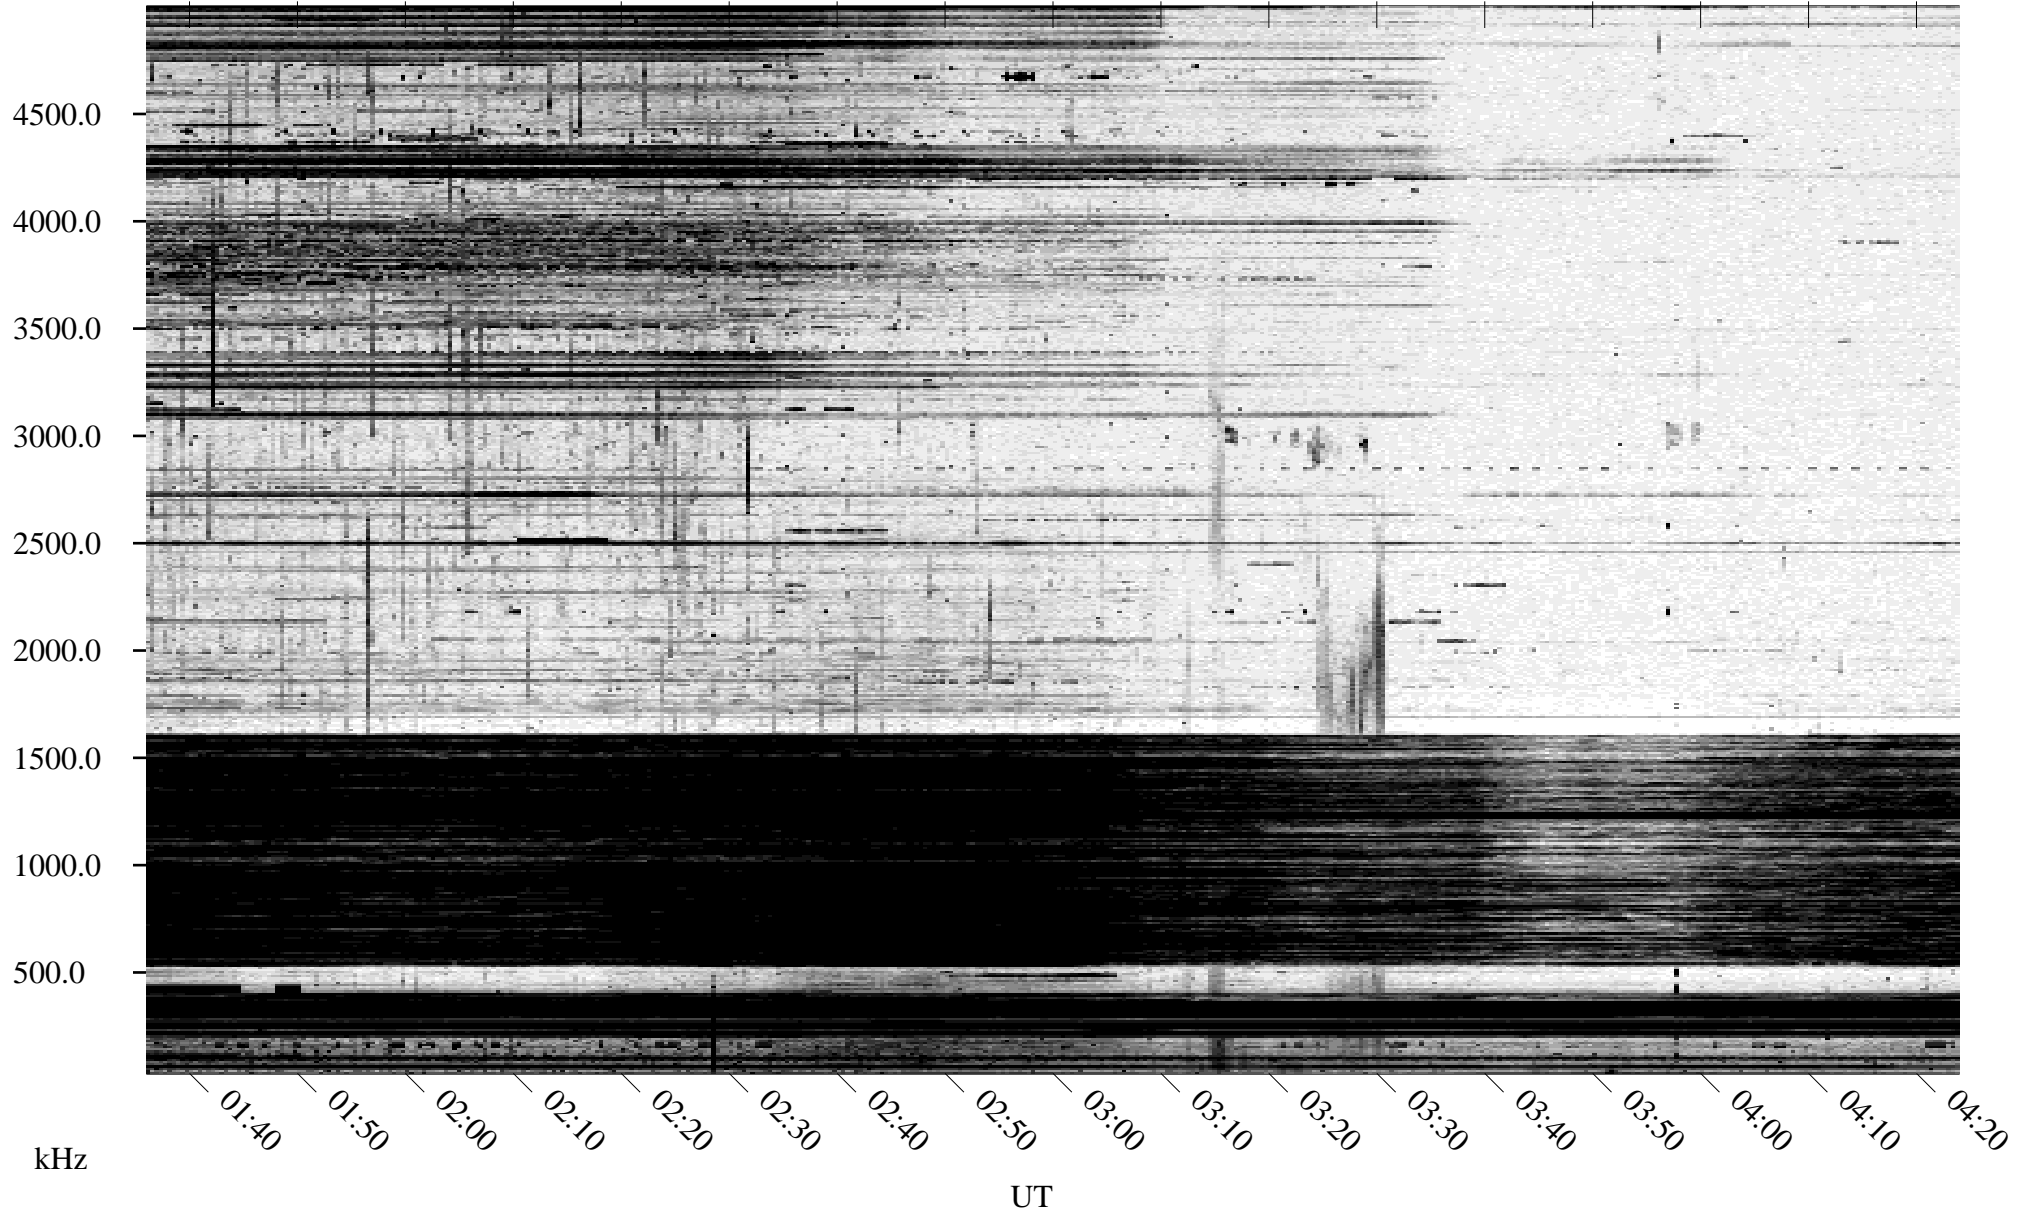

10/10/1995 Churchill, Manitoba

Linear Scale Black = 161 White = 15

ch95283l.r00m max_12

Page 1

10/10/1995 Churchill, Manitoba

Linear Scale Black = 161 White = 15

ch95283l.r00m max_12

Page 2

10/11/1995 Churchill, Manitoba

Linear Scale Black = 161 White = 15

ch95283l.r00m max_12

Page 3

10/11/1995 Churchill, Manitoba

Linear Scale Black = 161 White = 15

ch95283l.r00m max_12

Page 4

10/11/1995 Churchill, Manitoba

Linear Scale Black = 161 White = 15

ch95283l.r00m max_12

Page 5

10/11/1995 Churchill, Manitoba

Linear Scale Black = 161 White = 15

ch95283l.r00m max_12

Page 6

10/11/1995 Churchill, Manitoba

Linear Scale Black = 161 White = 15

ch95283l.r00m max_12

Page 7

10/11/1995 Churchill, Manitoba

Linear Scale Black = 161 White = 15

ch95283l.r00m max_12