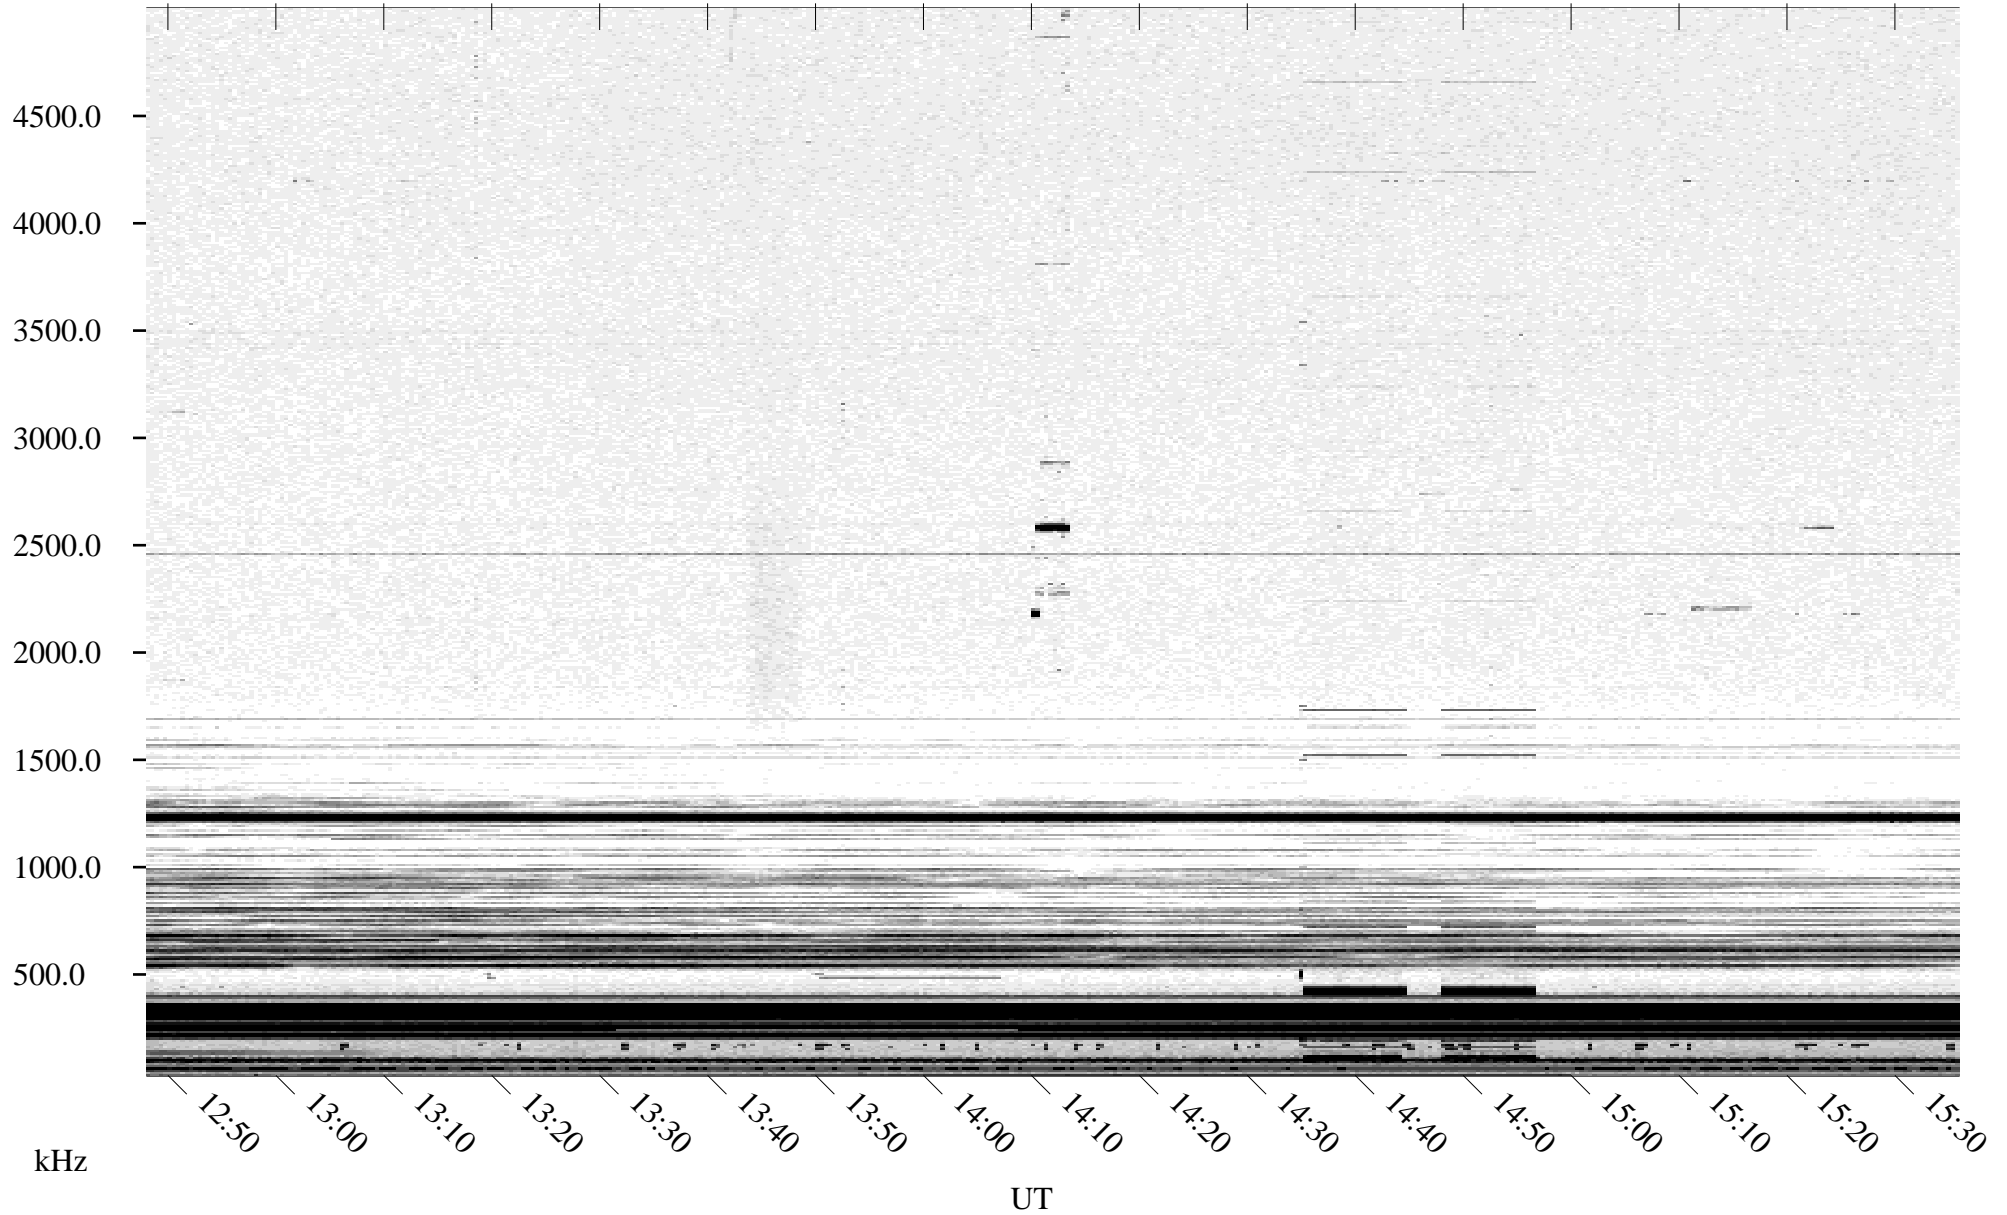

10/11/1995 Churchill, Manitoba

Linear Scale Black = 161 White = 15

ch95284l.r00m max_12

Page 1

10/11/1995 Churchill, Manitoba

Linear Scale Black = 161 White = 15

ch95284l.r00m max_12

Page 2

10/12/1995 Churchill, Manitoba

Linear Scale Black = 161 White = 15

ch95284l.r00m max_12

Page 3

10/12/1995 Churchill, Manitoba

Linear Scale Black = 161 White = 15

ch95284l.r00m max_12

Page 4

10/12/1995 Churchill, Manitoba

Linear Scale Black = 161 White = 15

ch95284l.r00m max_12

Page 5

10/12/1995 Churchill, Manitoba

Linear Scale Black = 161 White = 15

ch95284l.r00m max_12

Page 6

10/12/1995 Churchill, Manitoba

Linear Scale Black = 161 White = 15

ch95284l.r00m max_12

Page 7

10/12/1995 Churchill, Manitoba

Linear Scale Black = 161 White = 15

ch95284l.r00m max_12