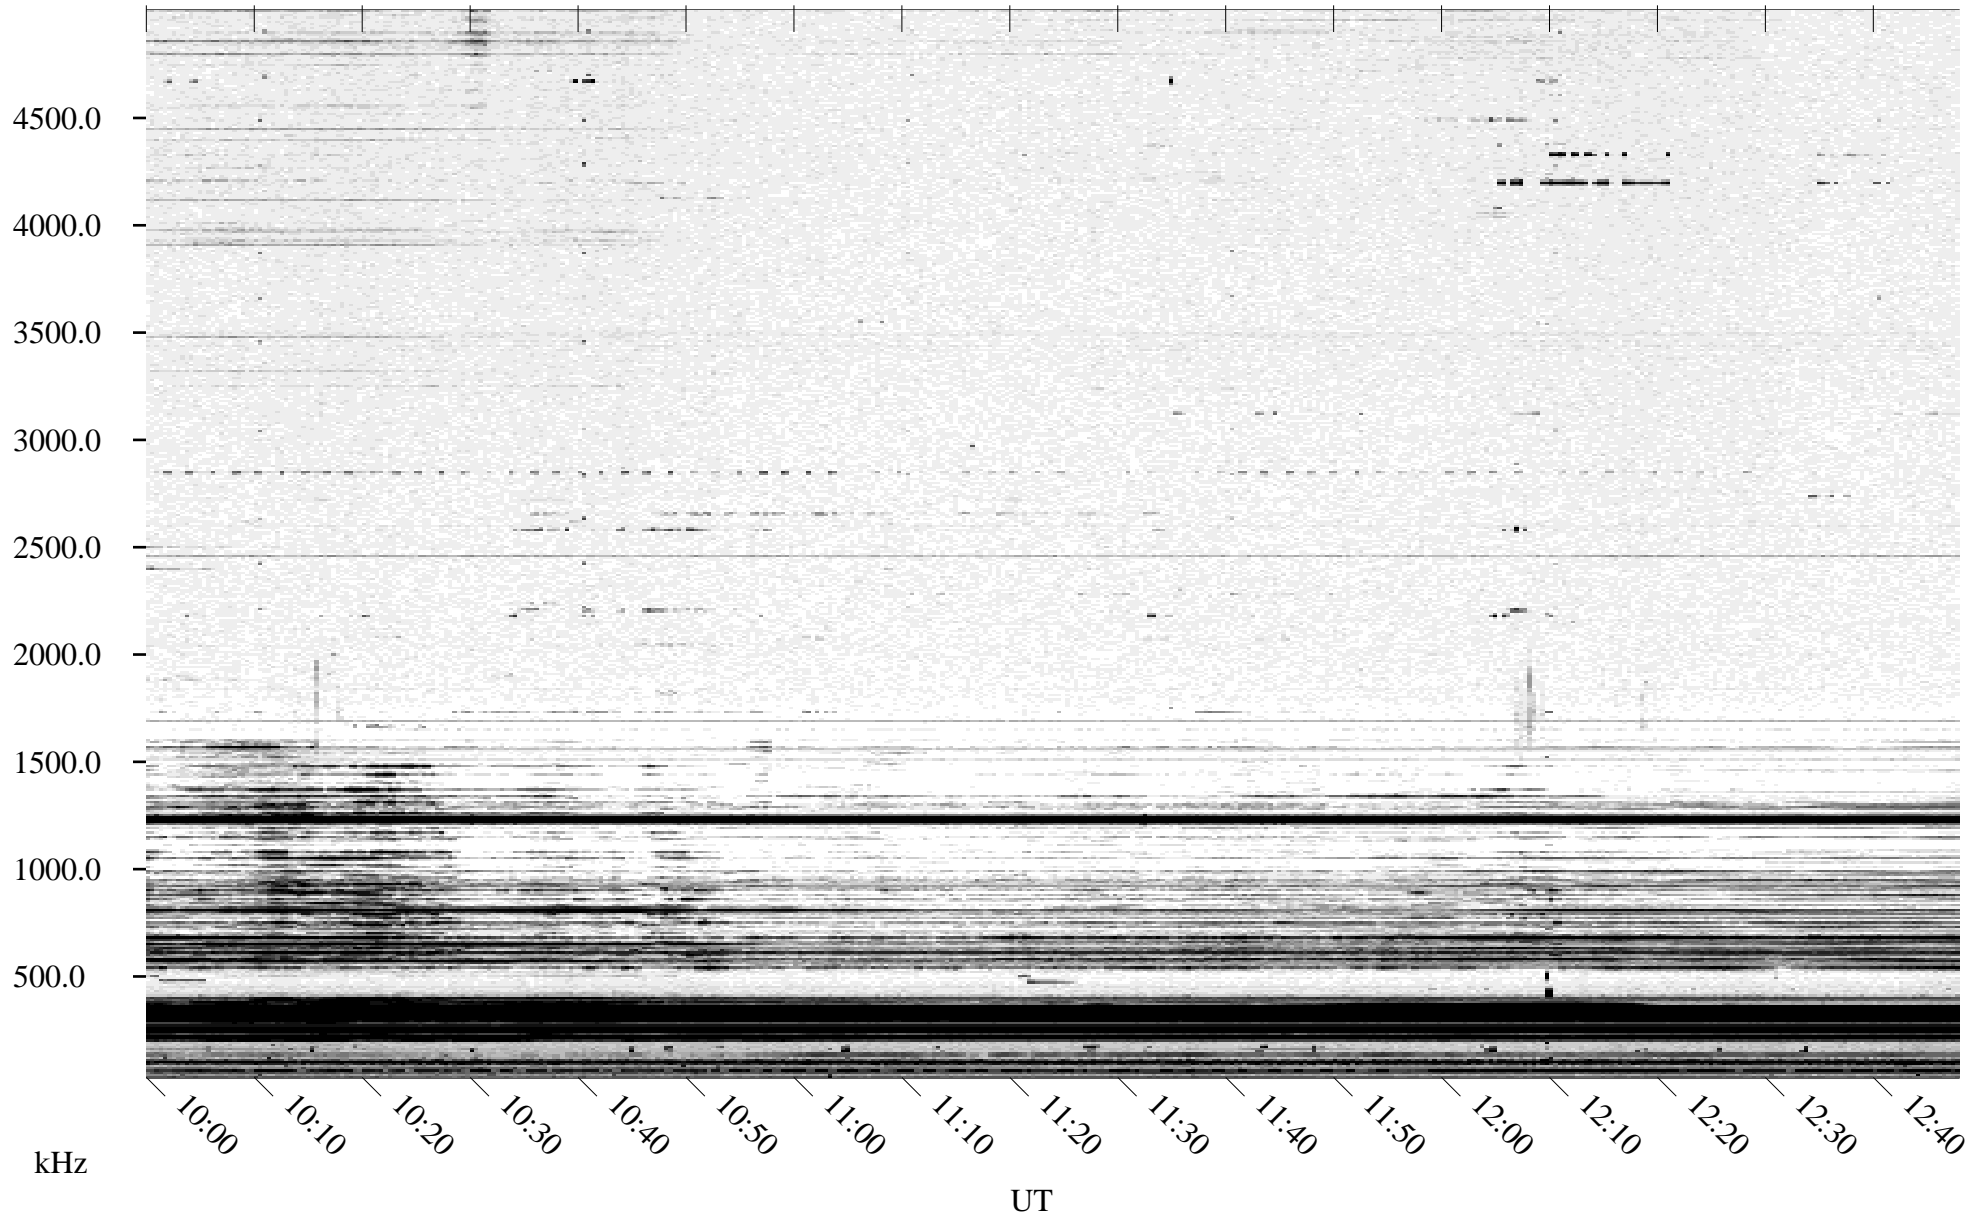

10/11/1995 Churchill, Manitoba

Linear Scale Black = 161 White = 15

ch95284l.r00m max_12

Page 1

10/11/1995 Churchill, Manitoba

Linear Scale Black = 161 White = 15

ch95284l.r00m max_12

Page 2

10/12/1995 Churchill, Manitoba

Linear Scale Black = 161 White = 15

ch95284l.r00m max_12

Page 3

10/12/1995 Churchill, Manitoba

Linear Scale Black = 161 White = 15

ch95284l.r00m max_12

Page 4

10/12/1995 Churchill, Manitoba

Linear Scale Black = 161 White = 15

ch95284l.r00m max_12

Page 5

10/12/1995 Churchill, Manitoba

Linear Scale Black = 161 White = 15

ch95284l.r00m max_12

Page 6

10/12/1995 Churchill, Manitoba

Linear Scale Black = 161 White = 15

ch95284l.r00m max_12

Page 7

10/12/1995 Churchill, Manitoba

Linear Scale Black = 161 White = 15

ch95284l.r00m max_12