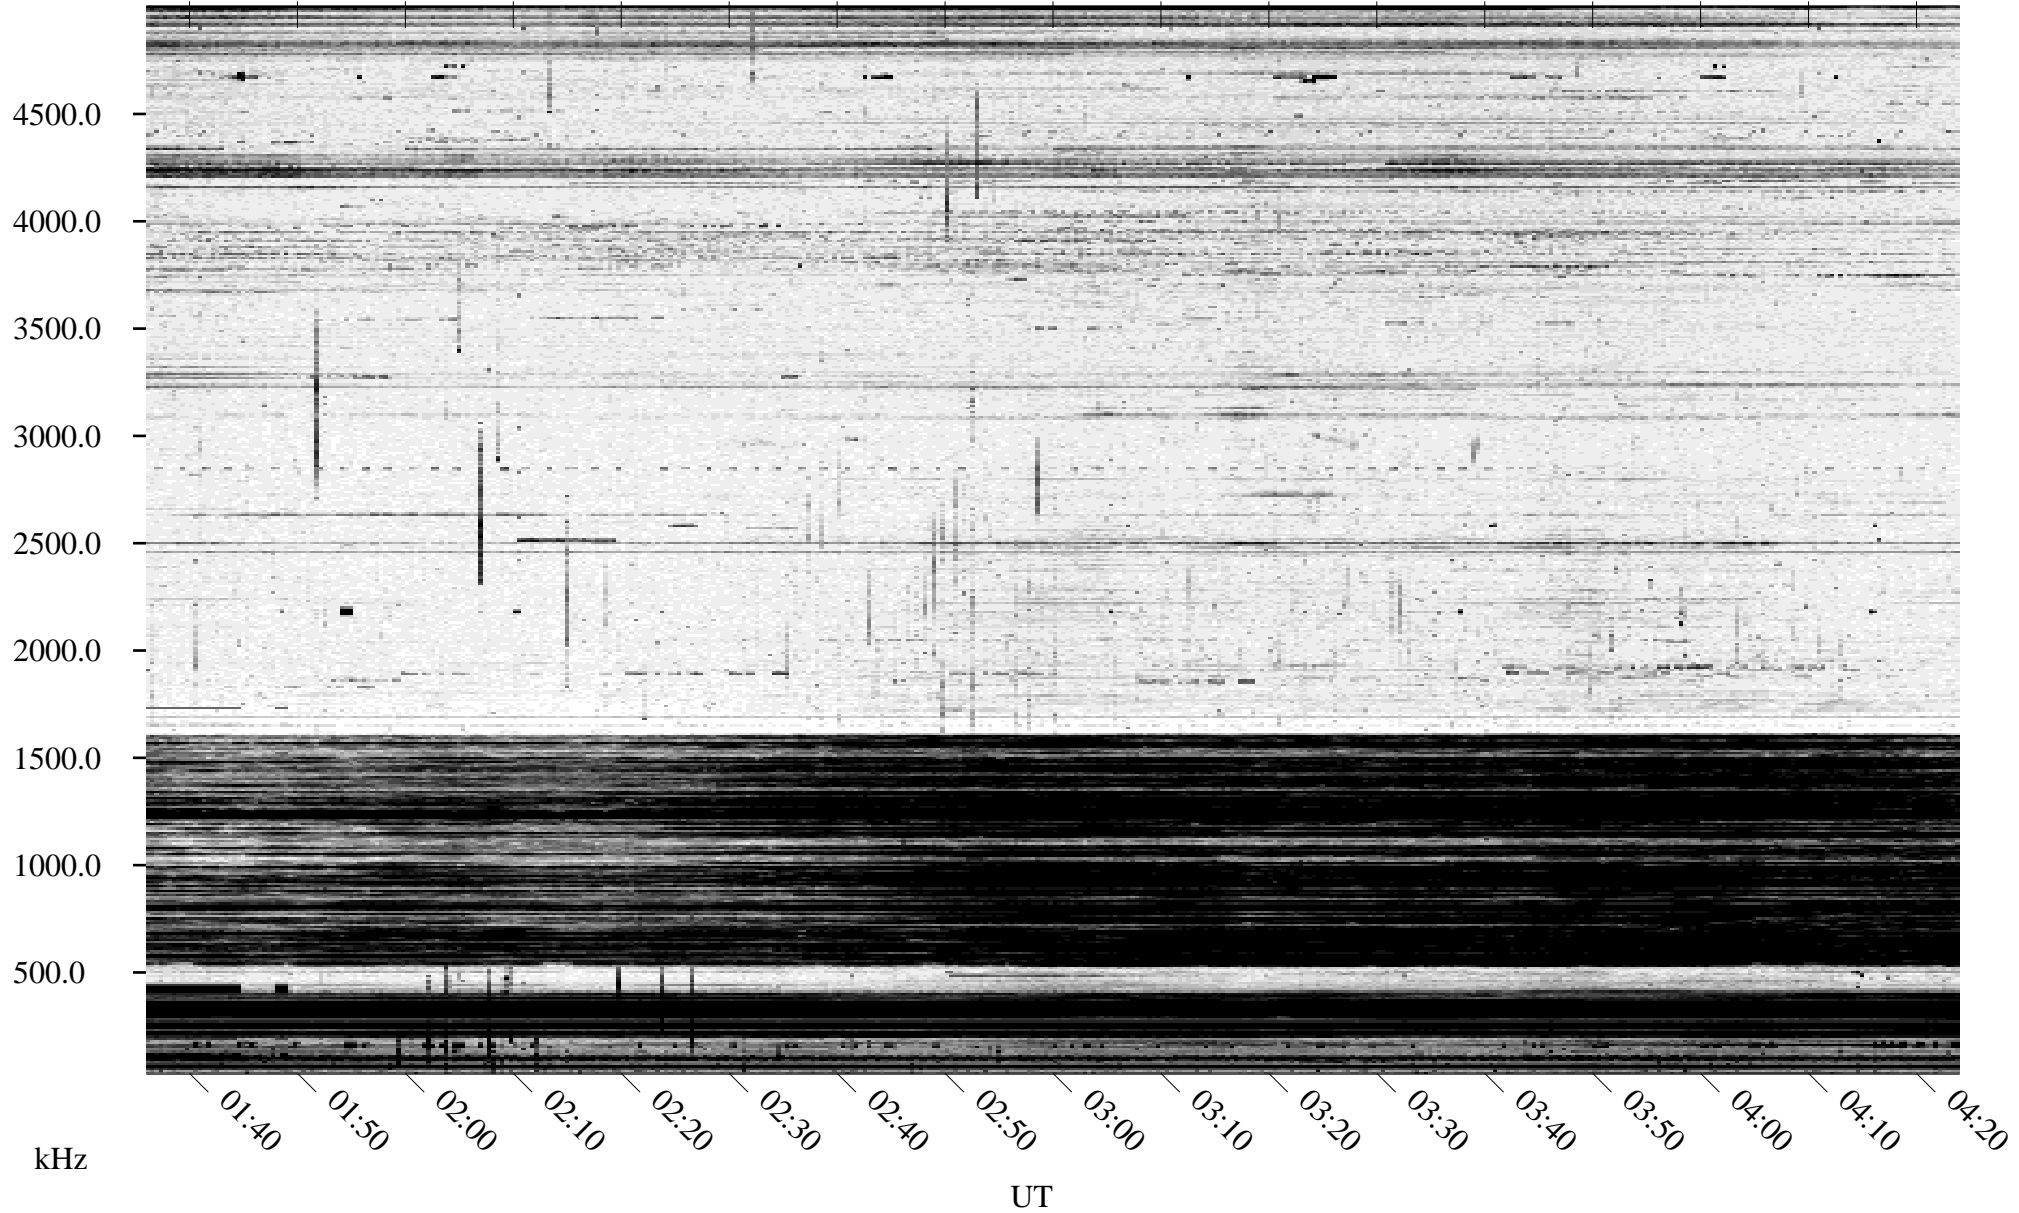

10/11/1995 Churchill, Manitoba

Linear Scale Black = 161 White = 15

ch95284l.r00m max_12

Page 1

10/11/1995 Churchill, Manitoba

Linear Scale Black = 161 White = 15

ch95284l.r00m max_12

Page 2

10/12/1995 Churchill, Manitoba

Linear Scale Black = 161 White = 15

ch95284l.r00m max_12

Page 3

10/12/1995 Churchill, Manitoba

Linear Scale Black = 161 White = 15

ch95284l.r00m max_12

Page 4

10/12/1995 Churchill, Manitoba

Linear Scale Black = 161 White = 15

ch95284l.r00m max_12

Page 5

10/12/1995 Churchill, Manitoba

Linear Scale Black = 161 White = 15

ch95284l.r00m max_12

Page 6

10/12/1995 Churchill, Manitoba

Linear Scale Black = 161 White = 15

ch95284l.r00m max_12

Page 7

10/12/1995 Churchill, Manitoba

Linear Scale Black = 161 White = 15

ch95284l.r00m max_12