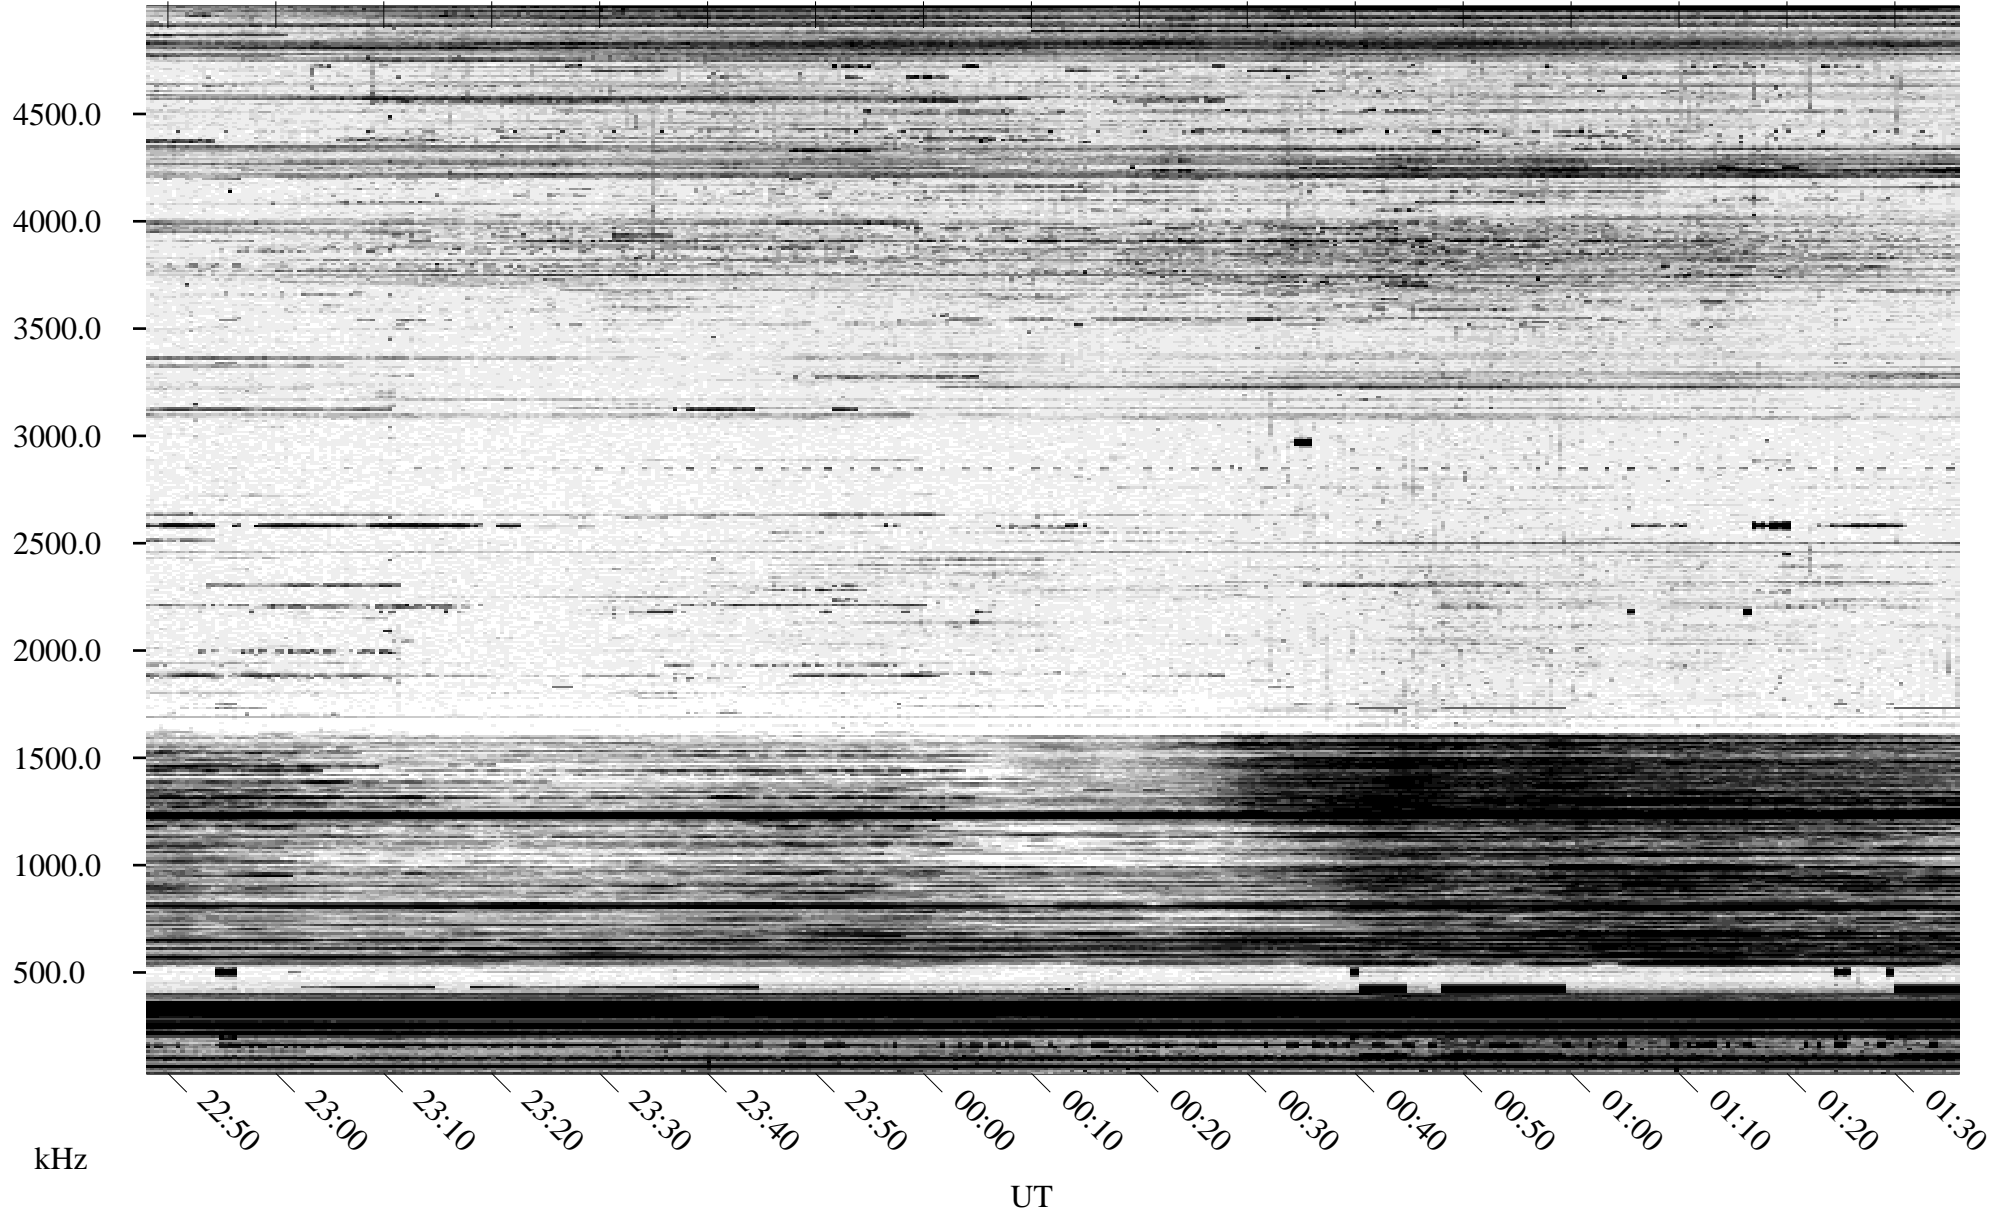

10/11/1995 Churchill, Manitoba

Linear Scale Black = 161 White = 15

ch95284l.r00m max_12

Page 1

10/11/1995 Churchill, Manitoba

Linear Scale Black = 161 White = 15

ch95284l.r00m max_12

Page 2

10/12/1995 Churchill, Manitoba

Linear Scale Black = 161 White = 15

ch95284l.r00m max_12

Page 3

10/12/1995 Churchill, Manitoba

Linear Scale Black = 161 White = 15

ch95284l.r00m max_12

Page 4

10/12/1995 Churchill, Manitoba

Linear Scale Black = 161 White = 15

ch95284l.r00m max_12

Page 5

10/12/1995 Churchill, Manitoba

Linear Scale Black = 161 White = 15

ch95284l.r00m max_12

Page 6

10/12/1995 Churchill, Manitoba

Linear Scale Black = 161 White = 15

ch95284l.r00m max_12

Page 7

10/12/1995 Churchill, Manitoba

Linear Scale Black = 161 White = 15

ch95284l.r00m max_12