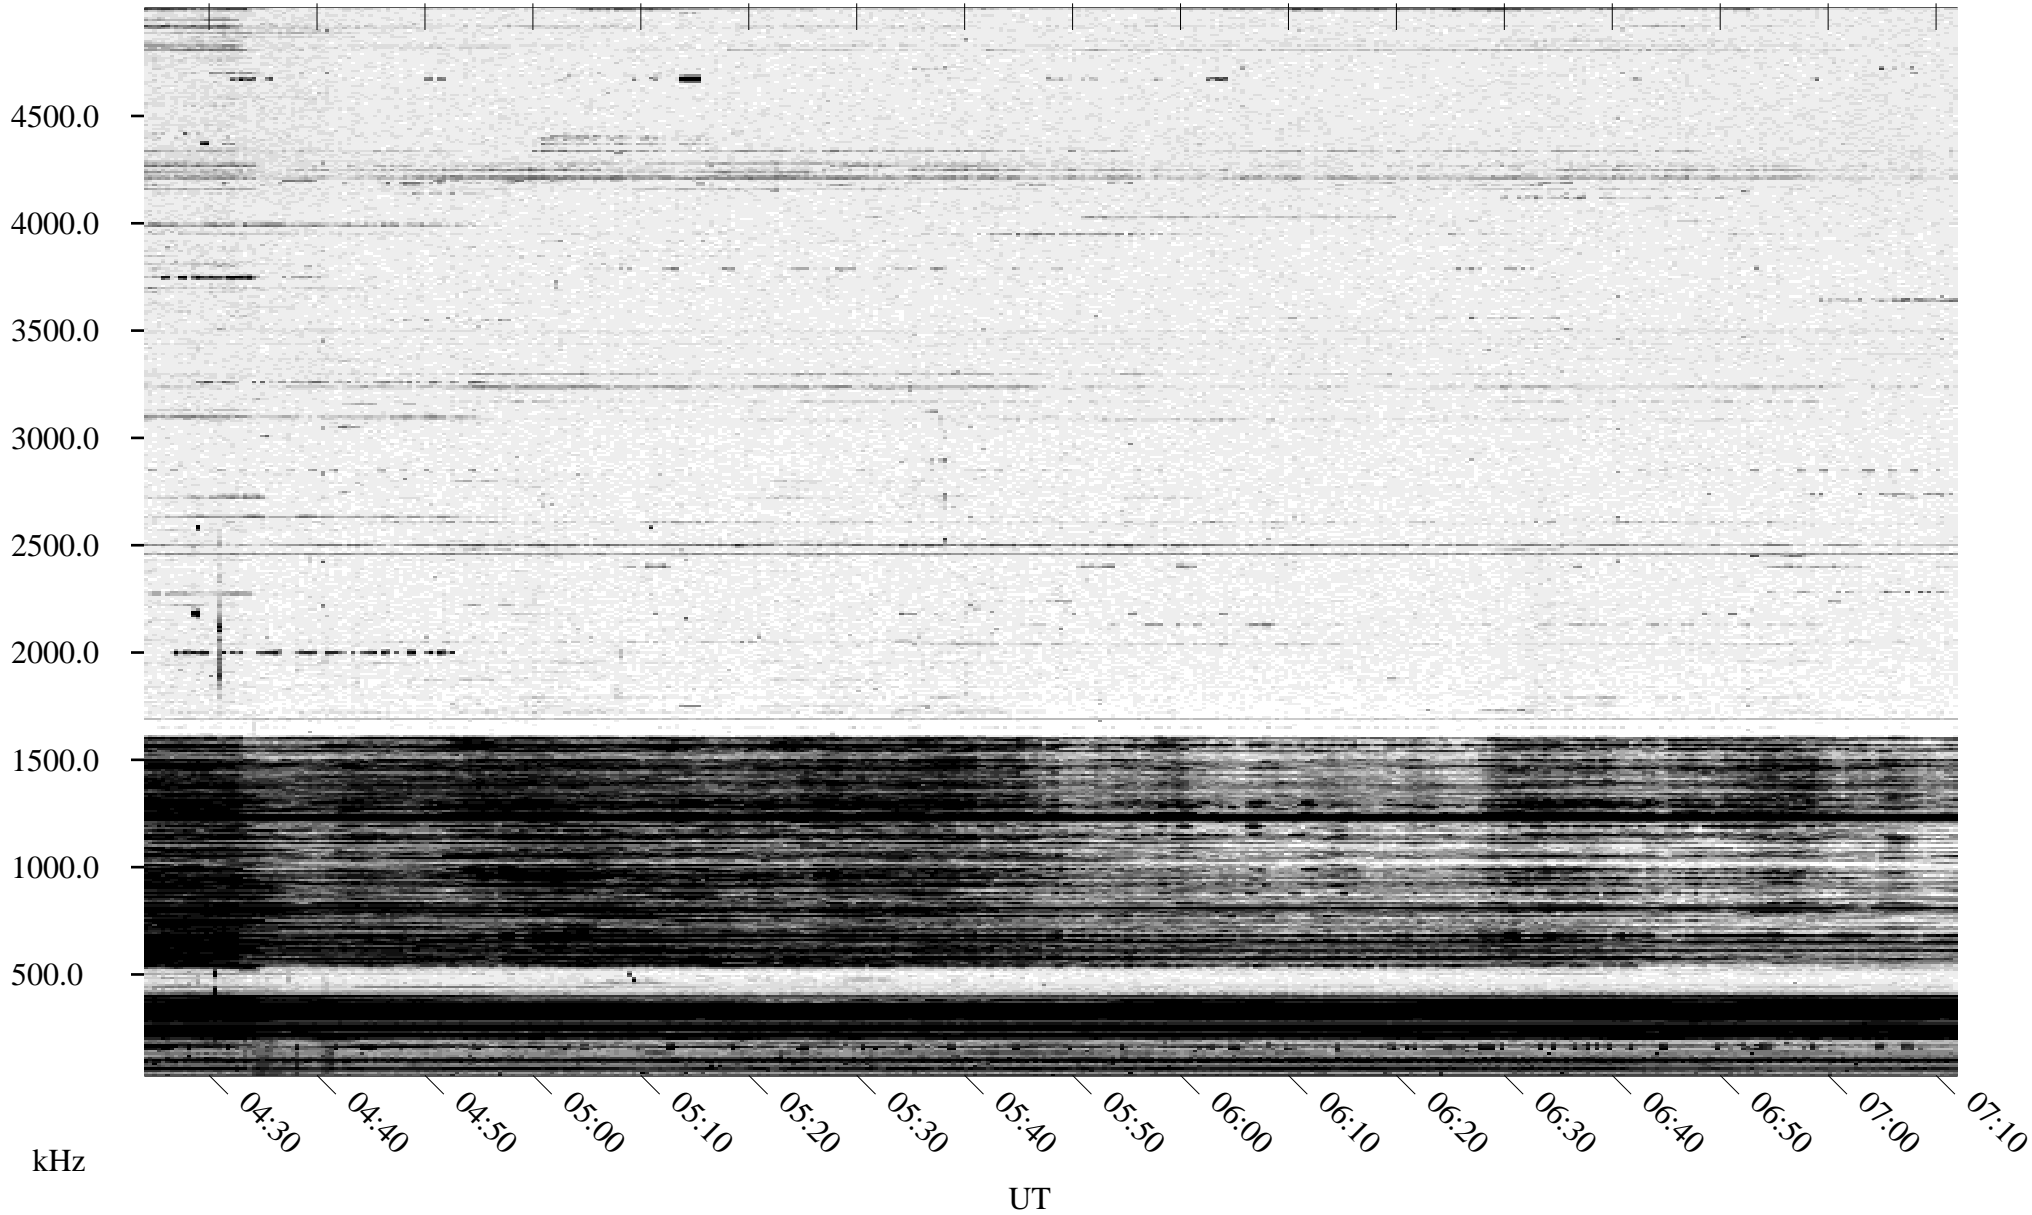

10/11/1995 Churchill, Manitoba

Linear Scale Black = 161 White = 15

ch95284l.r00m max_12

Page 1

10/11/1995 Churchill, Manitoba

Linear Scale Black = 161 White = 15

ch95284l.r00m max_12

Page 2

10/12/1995 Churchill, Manitoba

Linear Scale Black = 161 White = 15

ch95284l.r00m max_12

Page 3

10/12/1995 Churchill, Manitoba

Linear Scale Black = 161 White = 15

ch95284l.r00m max_12

Page 4

10/12/1995 Churchill, Manitoba

Linear Scale Black = 161 White = 15

ch95284l.r00m max_12

Page 5

10/12/1995 Churchill, Manitoba

Linear Scale Black = 161 White = 15

ch95284l.r00m max_12

Page 6

10/12/1995 Churchill, Manitoba

Linear Scale Black = 161 White = 15

ch95284l.r00m max_12

Page 7

10/12/1995 Churchill, Manitoba

Linear Scale Black = 161 White = 15

ch95284l.r00m max_12