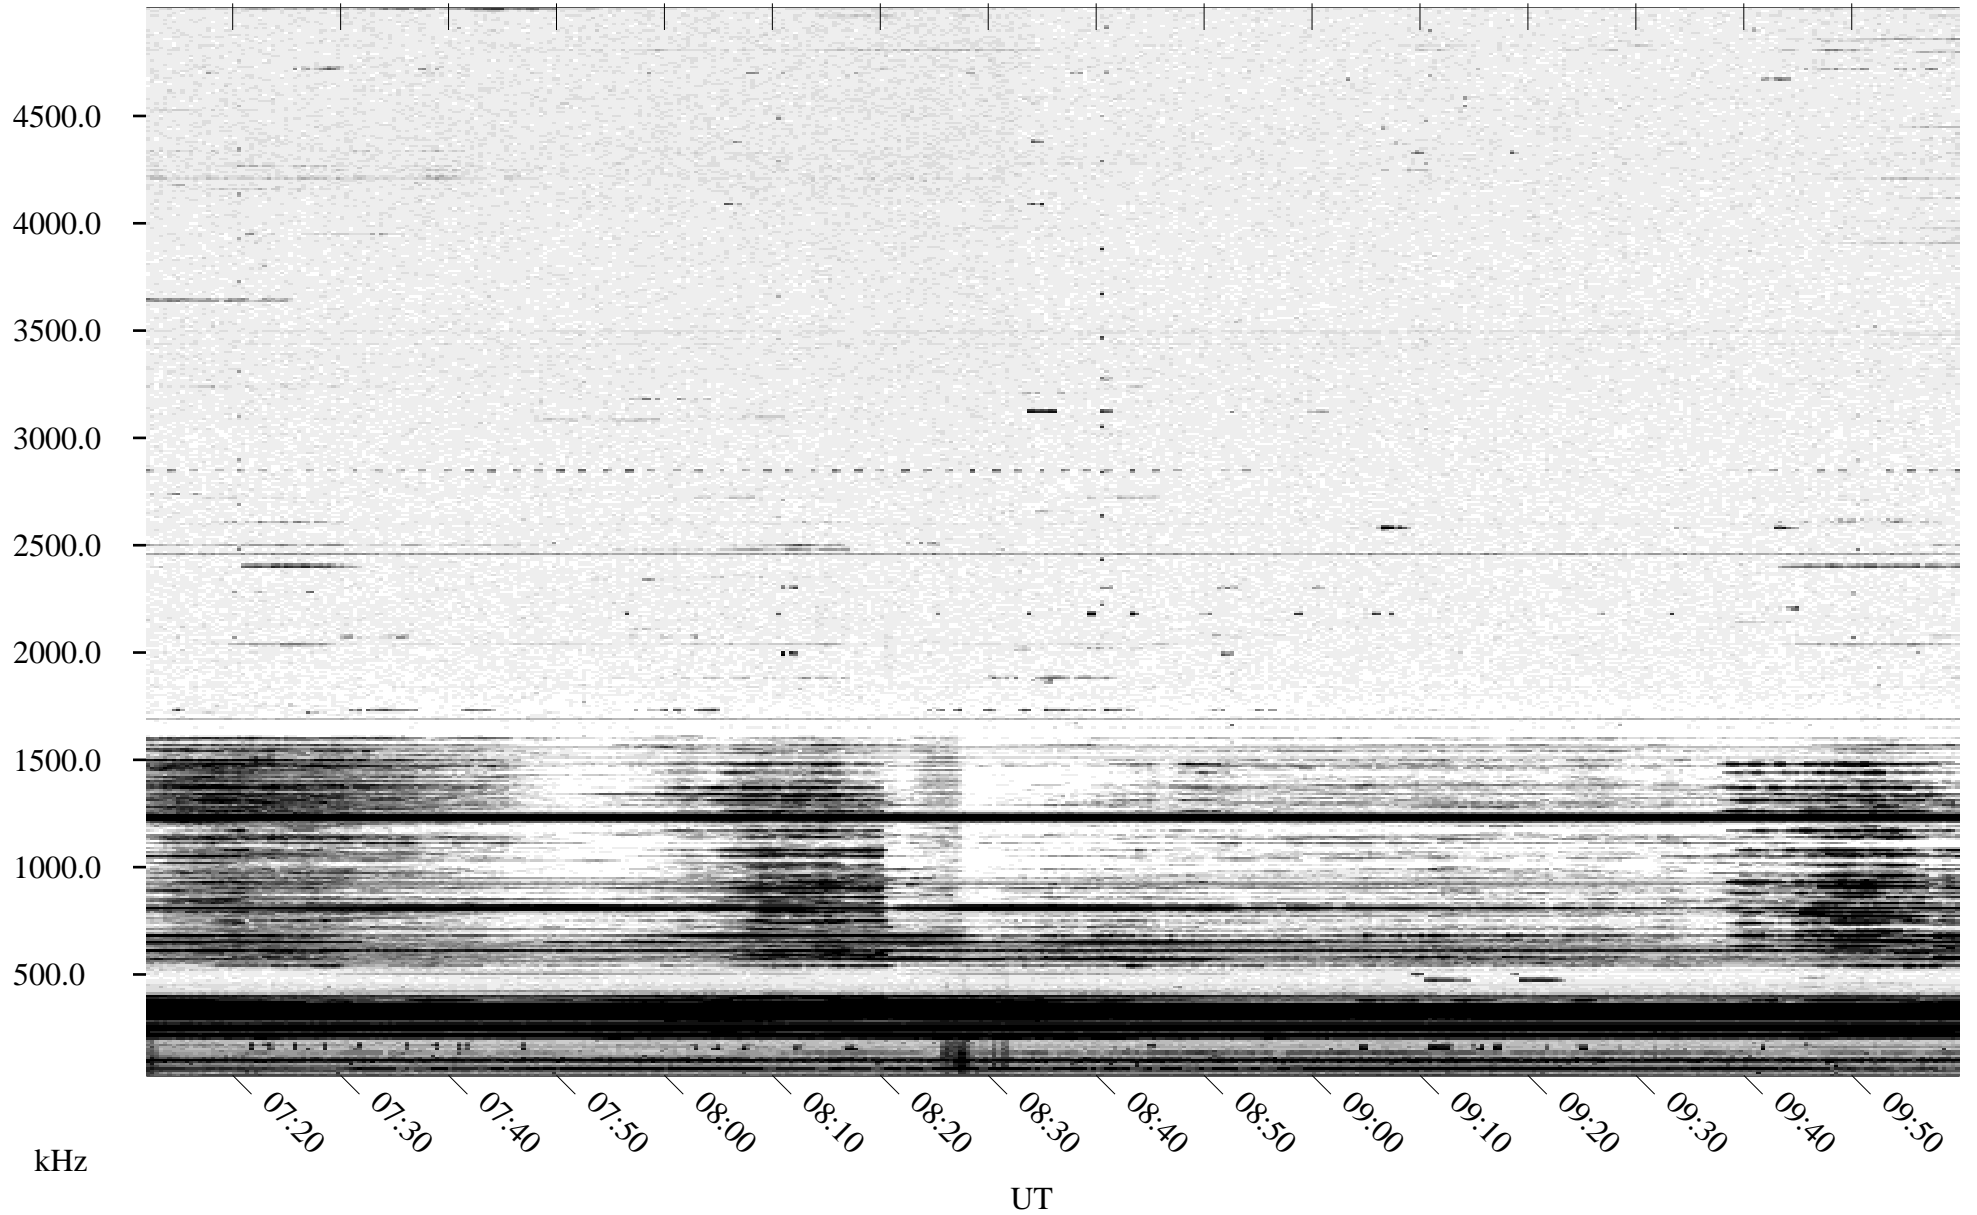

10/11/1995 Churchill, Manitoba

Linear Scale Black = 161 White = 15

ch95284l.r00m max_12

Page 1

10/11/1995 Churchill, Manitoba

Linear Scale Black = 161 White = 15

ch95284l.r00m max_12

Page 2

10/12/1995 Churchill, Manitoba

Linear Scale Black = 161 White = 15

ch95284l.r00m max_12

Page 3

10/12/1995 Churchill, Manitoba

Linear Scale Black = 161 White = 15

ch95284l.r00m max_12

Page 4

10/12/1995 Churchill, Manitoba

Linear Scale Black = 161 White = 15

ch95284l.r00m max_12

Page 5

10/12/1995 Churchill, Manitoba

Linear Scale Black = 161 White = 15

ch95284l.r00m max_12

Page 6

10/12/1995 Churchill, Manitoba

Linear Scale Black = 161 White = 15

ch95284l.r00m max_12

Page 7

10/12/1995 Churchill, Manitoba

Linear Scale Black = 161 White = 15

ch95284l.r00m max_12