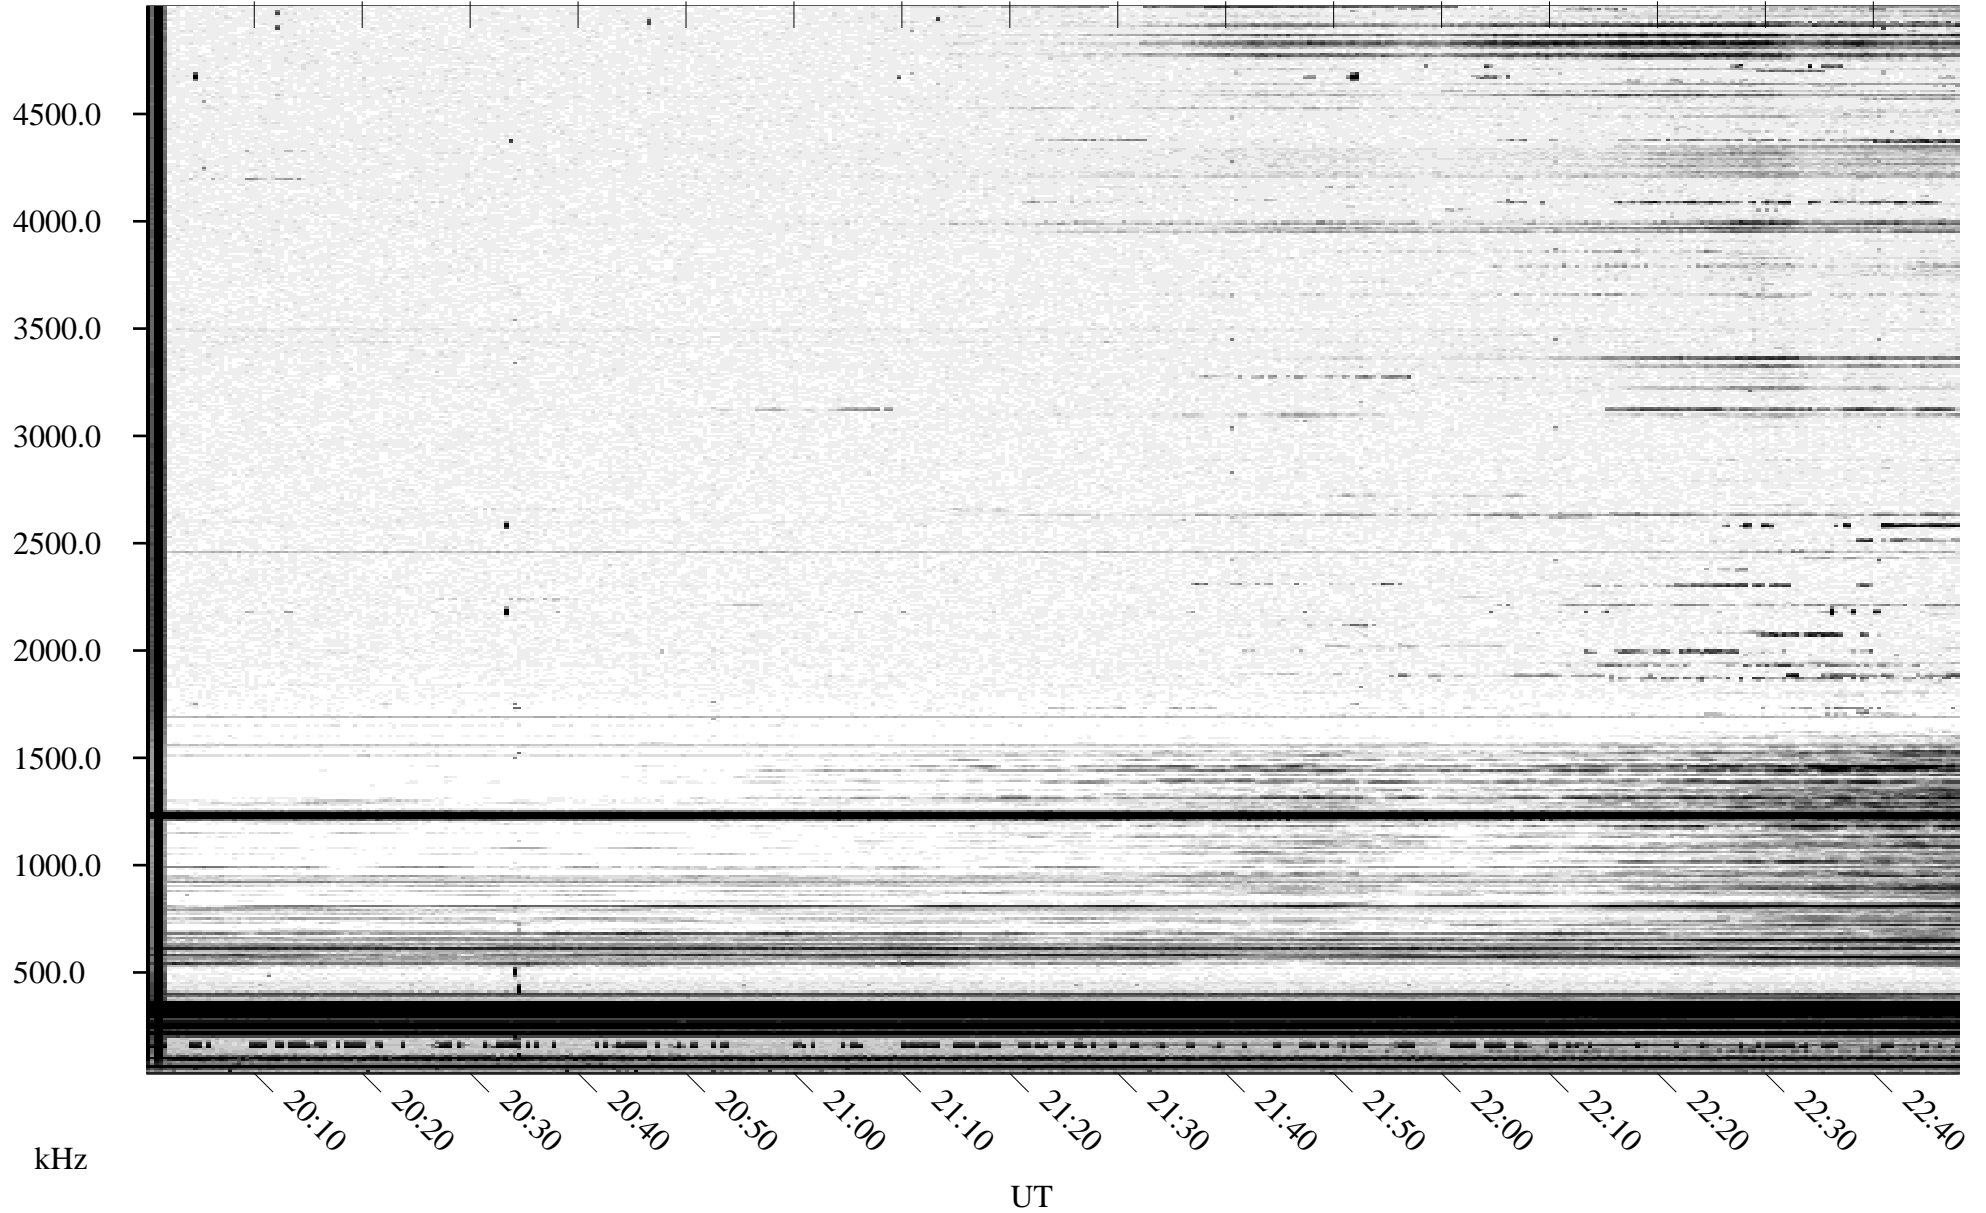

10/11/1995 Churchill, Manitoba

Linear Scale Black = 161 White = 15

ch95284l.r00m max_12

Page 1

10/11/1995 Churchill, Manitoba

Linear Scale Black = 161 White = 15

ch95284l.r00m max_12

Page 2

10/12/1995 Churchill, Manitoba

Linear Scale Black = 161 White = 15

ch95284l.r00m max_12

Page 3

10/12/1995 Churchill, Manitoba

Linear Scale Black = 161 White = 15

ch95284l.r00m max_12

Page 4

10/12/1995 Churchill, Manitoba

Linear Scale Black = 161 White = 15

ch95284l.r00m max_12

Page 5

10/12/1995 Churchill, Manitoba

Linear Scale Black = 161 White = 15

ch95284l.r00m max_12

Page 6

10/12/1995 Churchill, Manitoba

Linear Scale Black = 161 White = 15

ch95284l.r00m max_12

Page 7

10/12/1995 Churchill, Manitoba

Linear Scale Black = 161 White = 15

ch95284l.r00m max_12