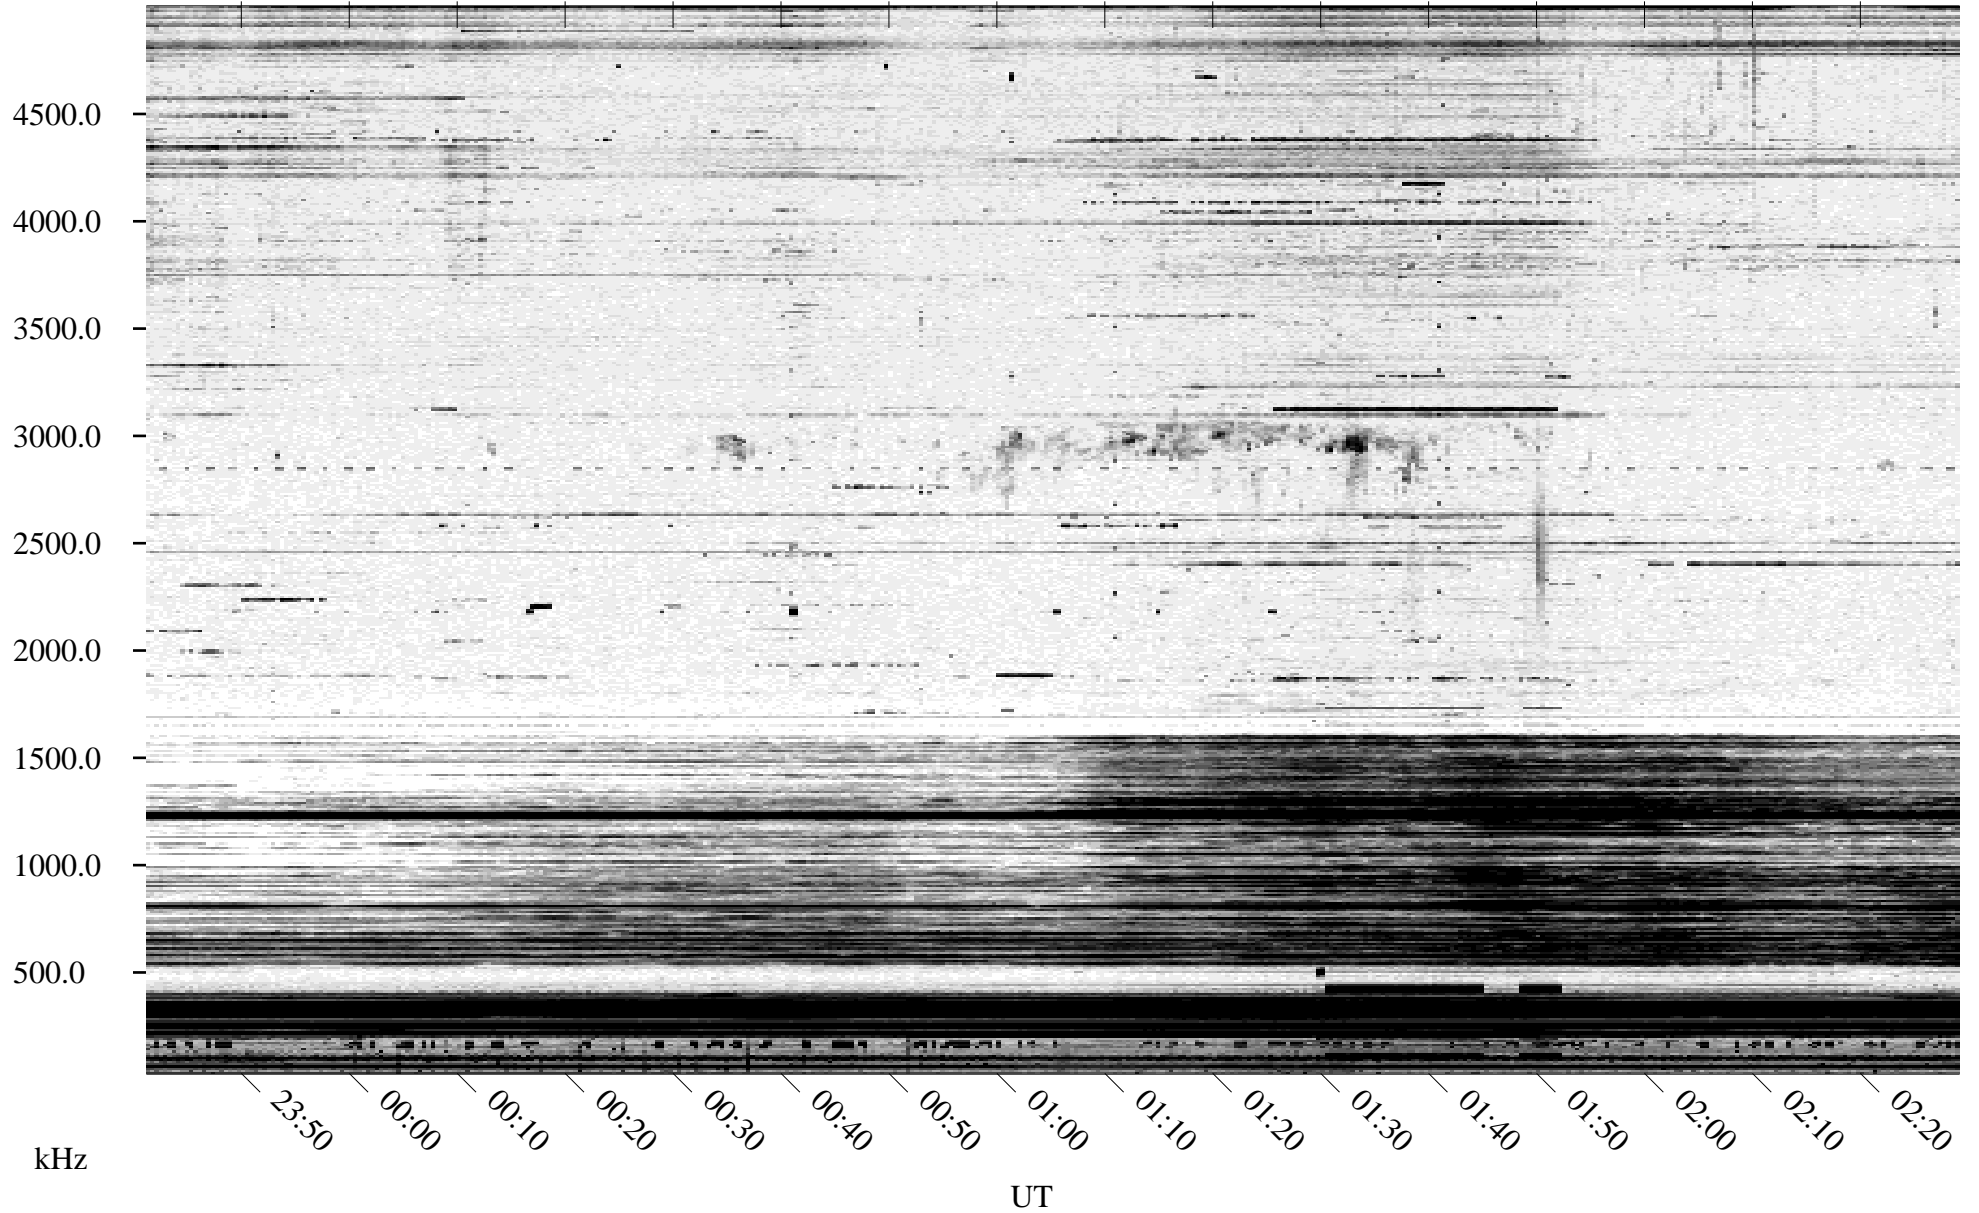

10/12/1995 Churchill, Manitoba

Linear Scale Black = 161 White = 15

ch952851.r02m max_12

Page 1

10/12/1995 Churchill, Manitoba

Linear Scale Black = 161 White = 15

ch95285l.r02m max_12

Page 2

10/13/1995 Churchill, Manitoba

Linear Scale Black = 161 White = 15

ch952851.r02m max_12

Page 3

10/13/1995 Churchill, Manitoba

Linear Scale Black = 161 White = 15

ch952851.r02m max_12

Page 4

10/13/1995 Churchill, Manitoba

Linear Scale Black = 161 White = 15

ch95285l.r02m max_12

Page 5

10/13/1995 Churchill, Manitoba

Linear Scale Black = 161 White = 15

ch95285l.r02m max_12

Page 6

10/13/1995 Churchill, Manitoba

Linear Scale Black = 161 White = 15

ch952851.r02m max_12

Page 7