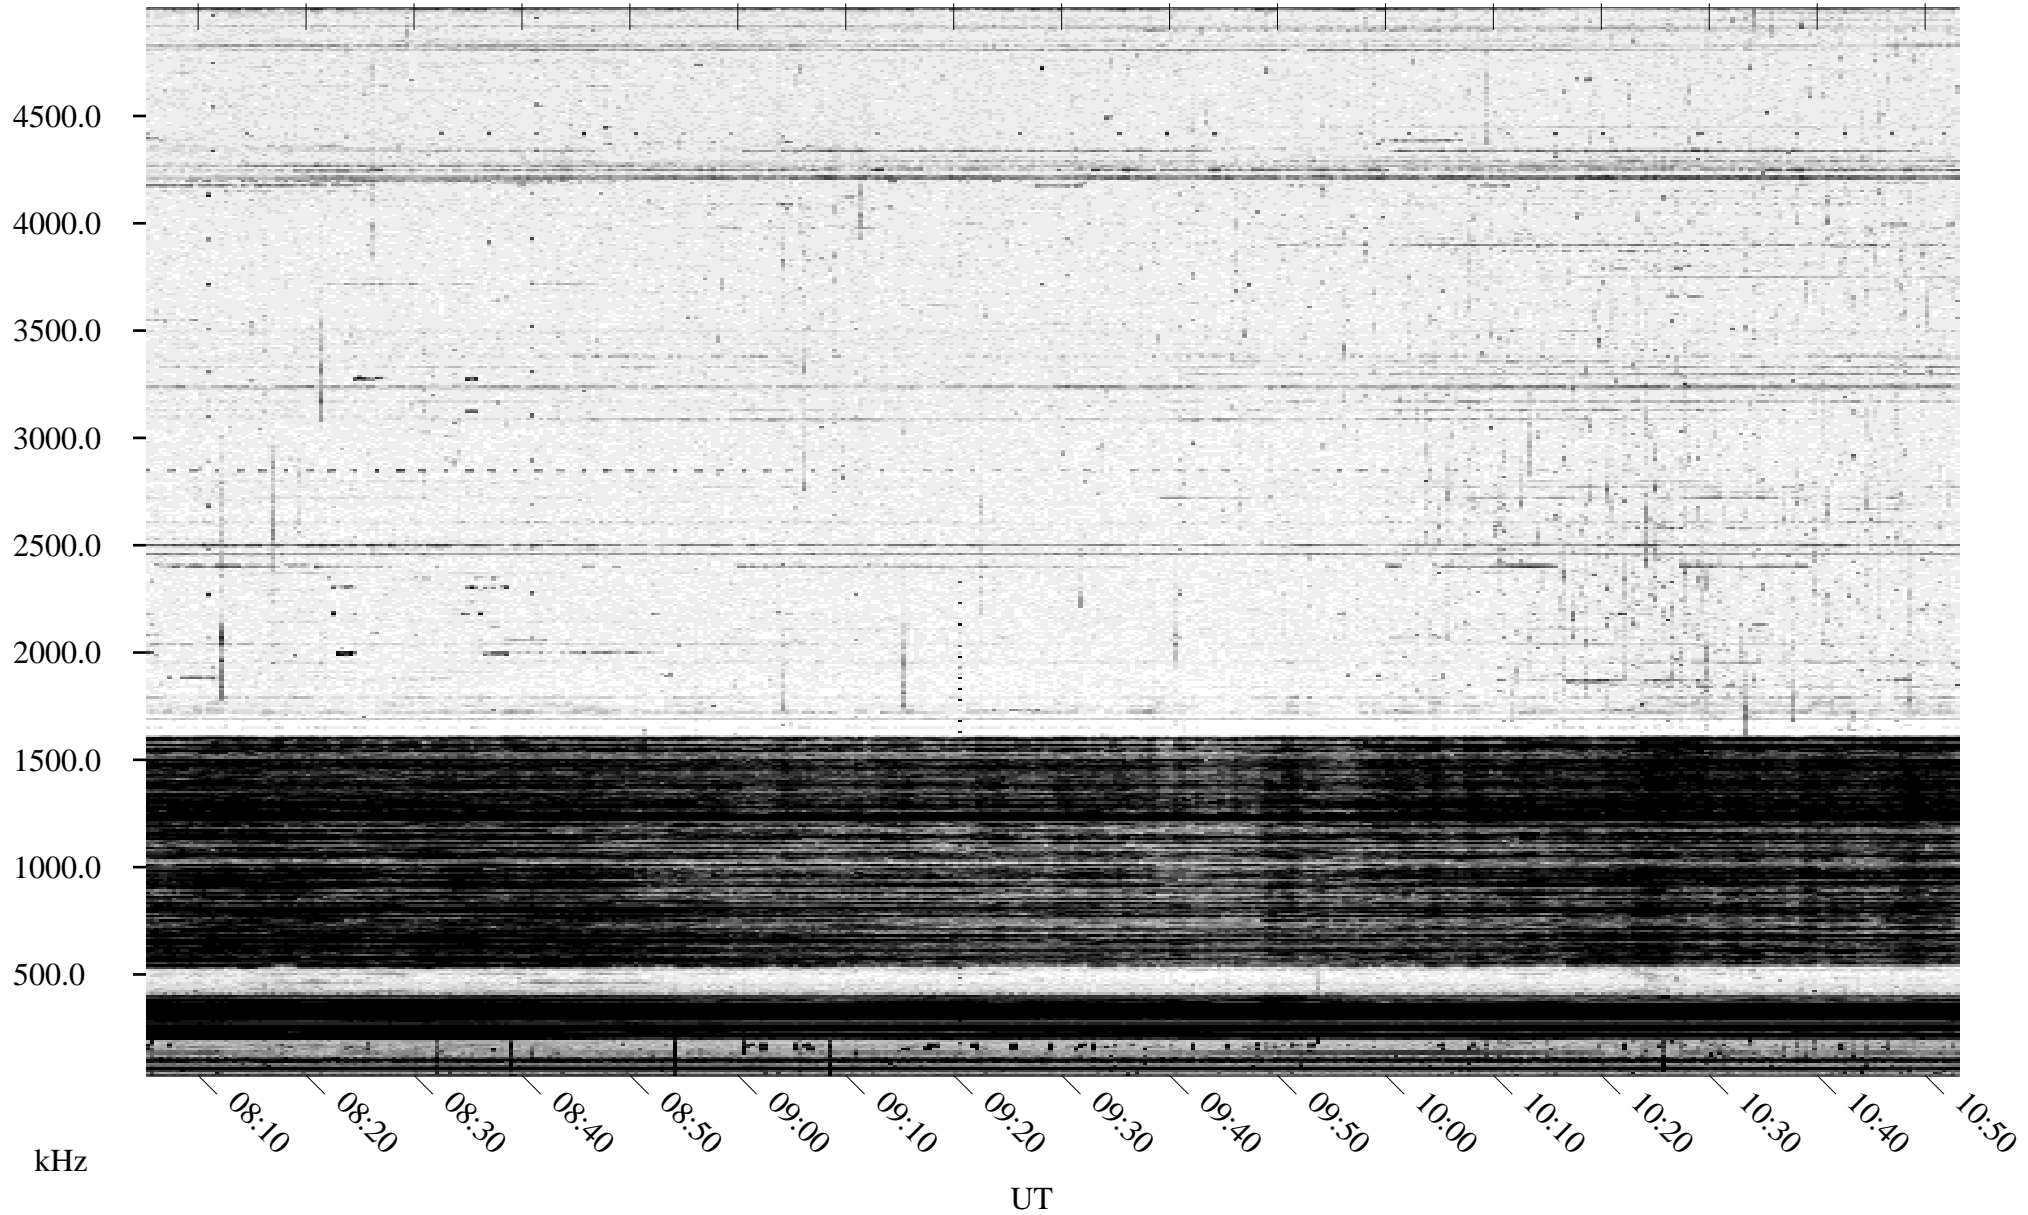

10/12/1995 Churchill, Manitoba

Linear Scale Black = 161 White = 15

ch952851.r02m max_12

Page 1

10/12/1995 Churchill, Manitoba

Linear Scale Black = 161 White = 15

ch95285l.r02m max_12

Page 2

10/13/1995 Churchill, Manitoba

Linear Scale Black = 161 White = 15

ch952851.r02m max_12

Page 3

10/13/1995 Churchill, Manitoba

Linear Scale Black = 161 White = 15

ch952851.r02m max_12

Page 4

10/13/1995 Churchill, Manitoba

Linear Scale Black = 161 White = 15

ch95285l.r02m max_12

Page 5

10/13/1995 Churchill, Manitoba

Linear Scale Black = 161 White = 15

ch95285l.r02m max_12

Page 6

10/13/1995 Churchill, Manitoba

Linear Scale Black = 161 White = 15

ch952851.r02m max_12

Page 7