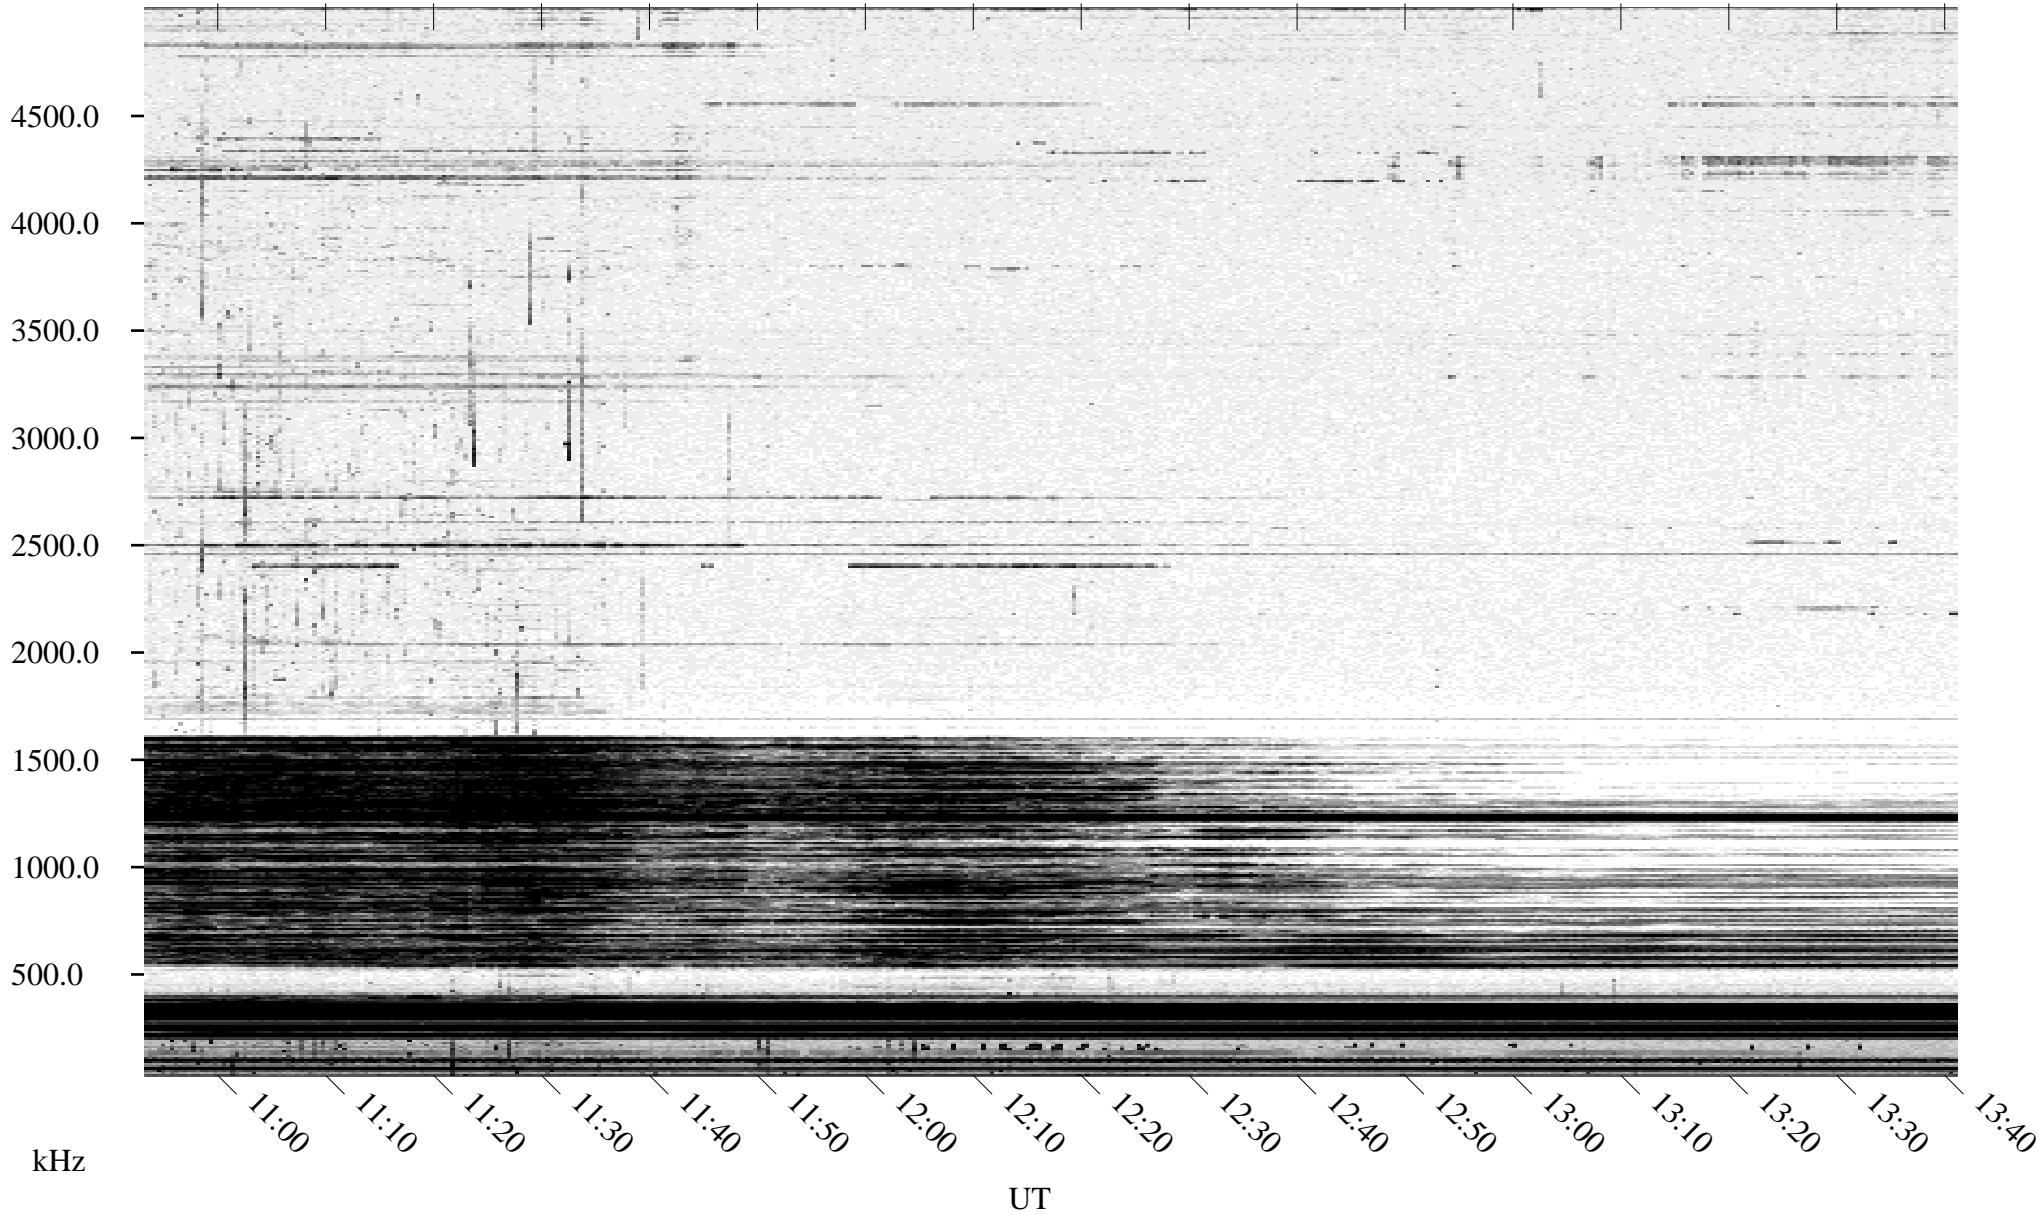

10/12/1995 Churchill, Manitoba

Linear Scale Black = 161 White = 15

ch952851.r02m max_12

Page 1

10/12/1995 Churchill, Manitoba

Linear Scale Black = 161 White = 15

ch95285l.r02m max_12

Page 2

10/13/1995 Churchill, Manitoba

Linear Scale Black = 161 White = 15

ch952851.r02m max_12

Page 3

10/13/1995 Churchill, Manitoba

Linear Scale Black = 161 White = 15

ch952851.r02m max_12

Page 4

10/13/1995 Churchill, Manitoba

Linear Scale Black = 161 White = 15

ch95285l.r02m max_12

Page 5

10/13/1995 Churchill, Manitoba

Linear Scale Black = 161 White = 15

ch95285l.r02m max_12

Page 6

10/13/1995 Churchill, Manitoba

Linear Scale Black = 161 White = 15

ch952851.r02m max_12

Page 7