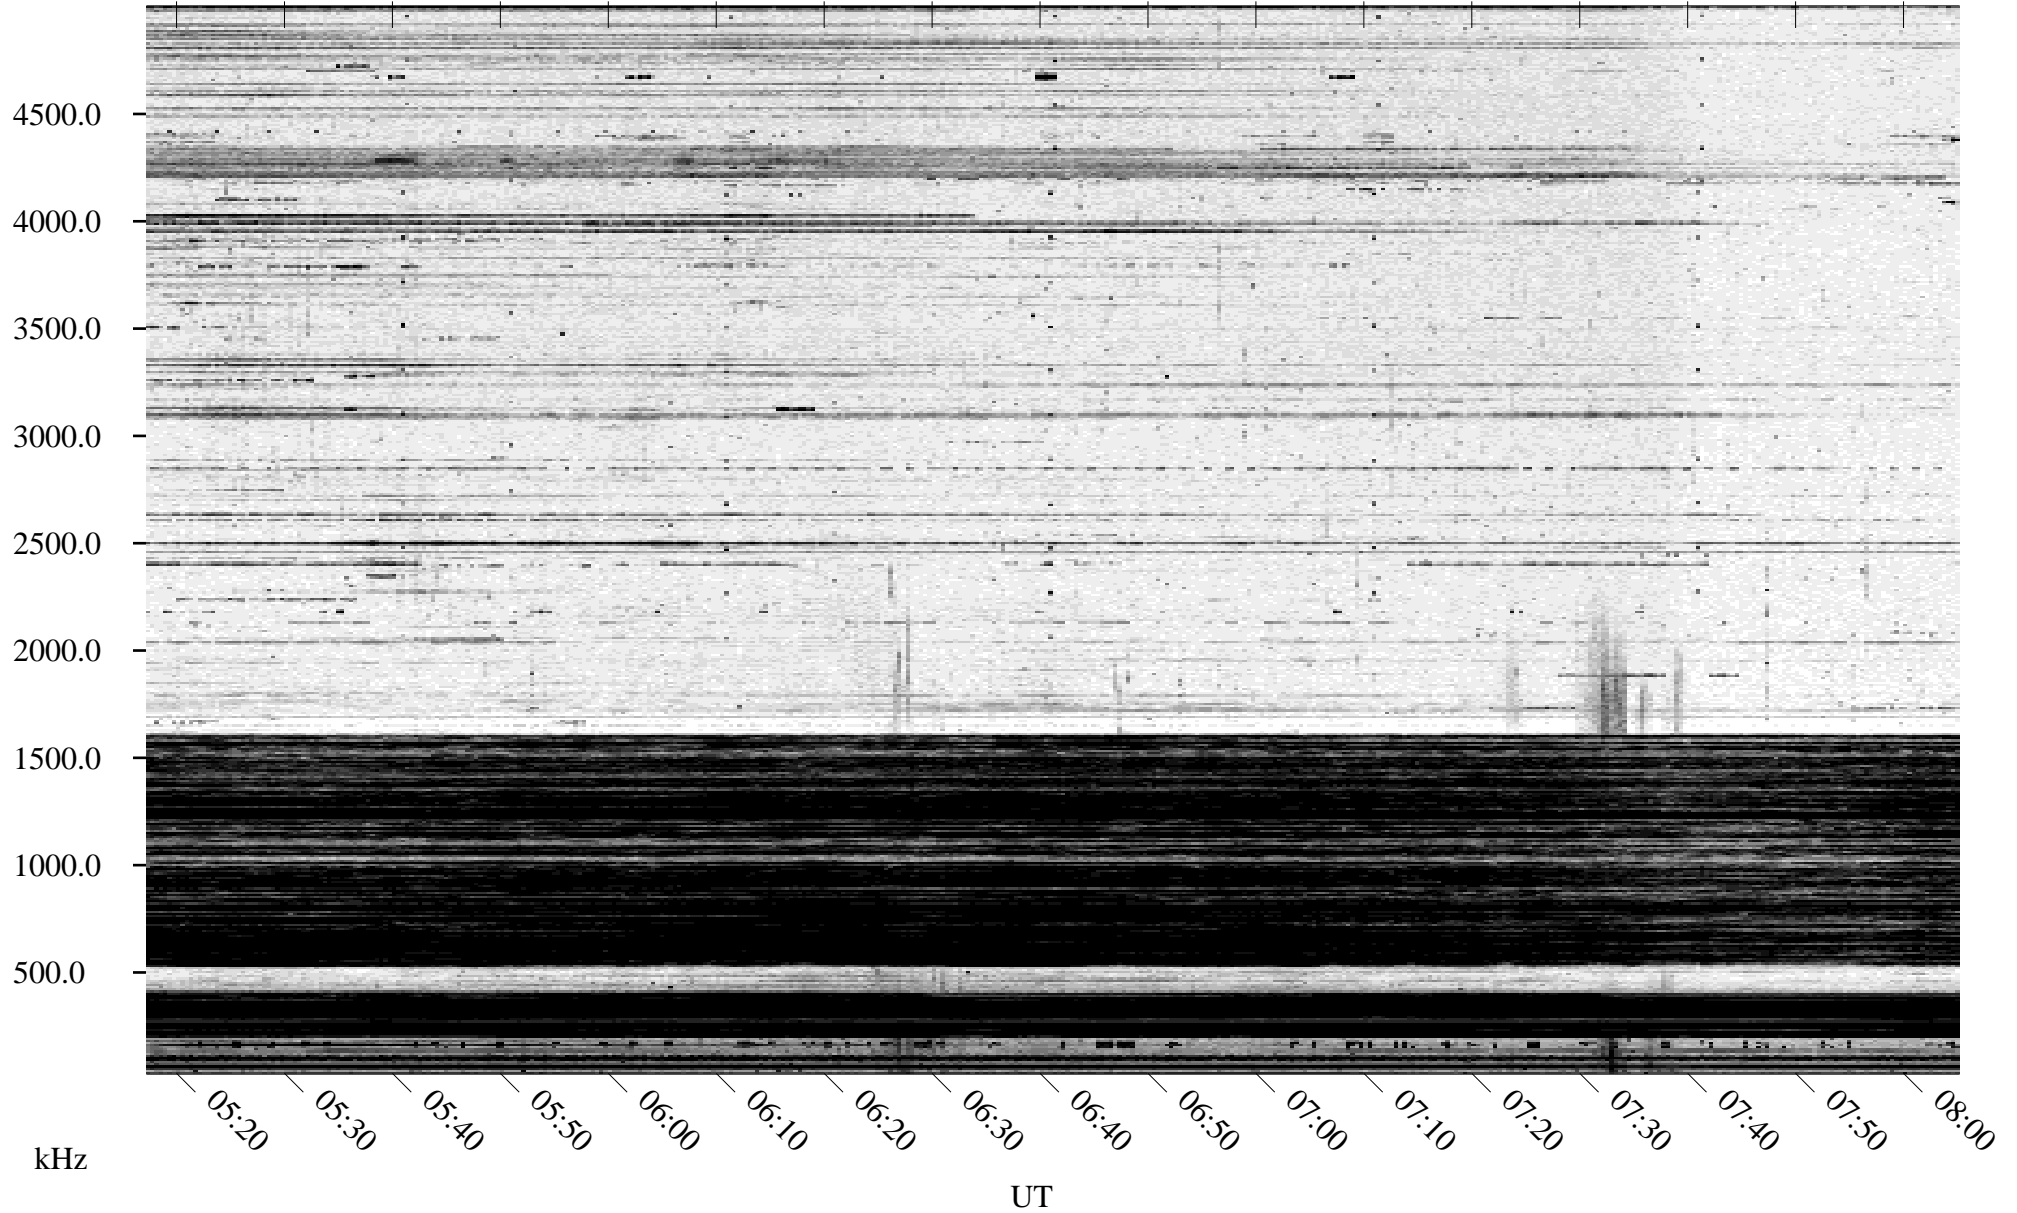

10/12/1995 Churchill, Manitoba

Linear Scale Black = 161 White = 15

ch952851.r02m max_12

Page 1

10/12/1995 Churchill, Manitoba

Linear Scale Black = 161 White = 15

ch95285l.r02m max_12

Page 2

10/13/1995 Churchill, Manitoba

Linear Scale Black = 161 White = 15

ch952851.r02m max_12

Page 3

10/13/1995 Churchill, Manitoba

Linear Scale Black = 161 White = 15

ch952851.r02m max_12

Page 4

10/13/1995 Churchill, Manitoba

Linear Scale Black = 161 White = 15

ch95285l.r02m max_12

Page 5

10/13/1995 Churchill, Manitoba

Linear Scale Black = 161 White = 15

ch95285l.r02m max_12

Page 6

10/13/1995 Churchill, Manitoba

Linear Scale Black = 161 White = 15

ch952851.r02m max_12

Page 7