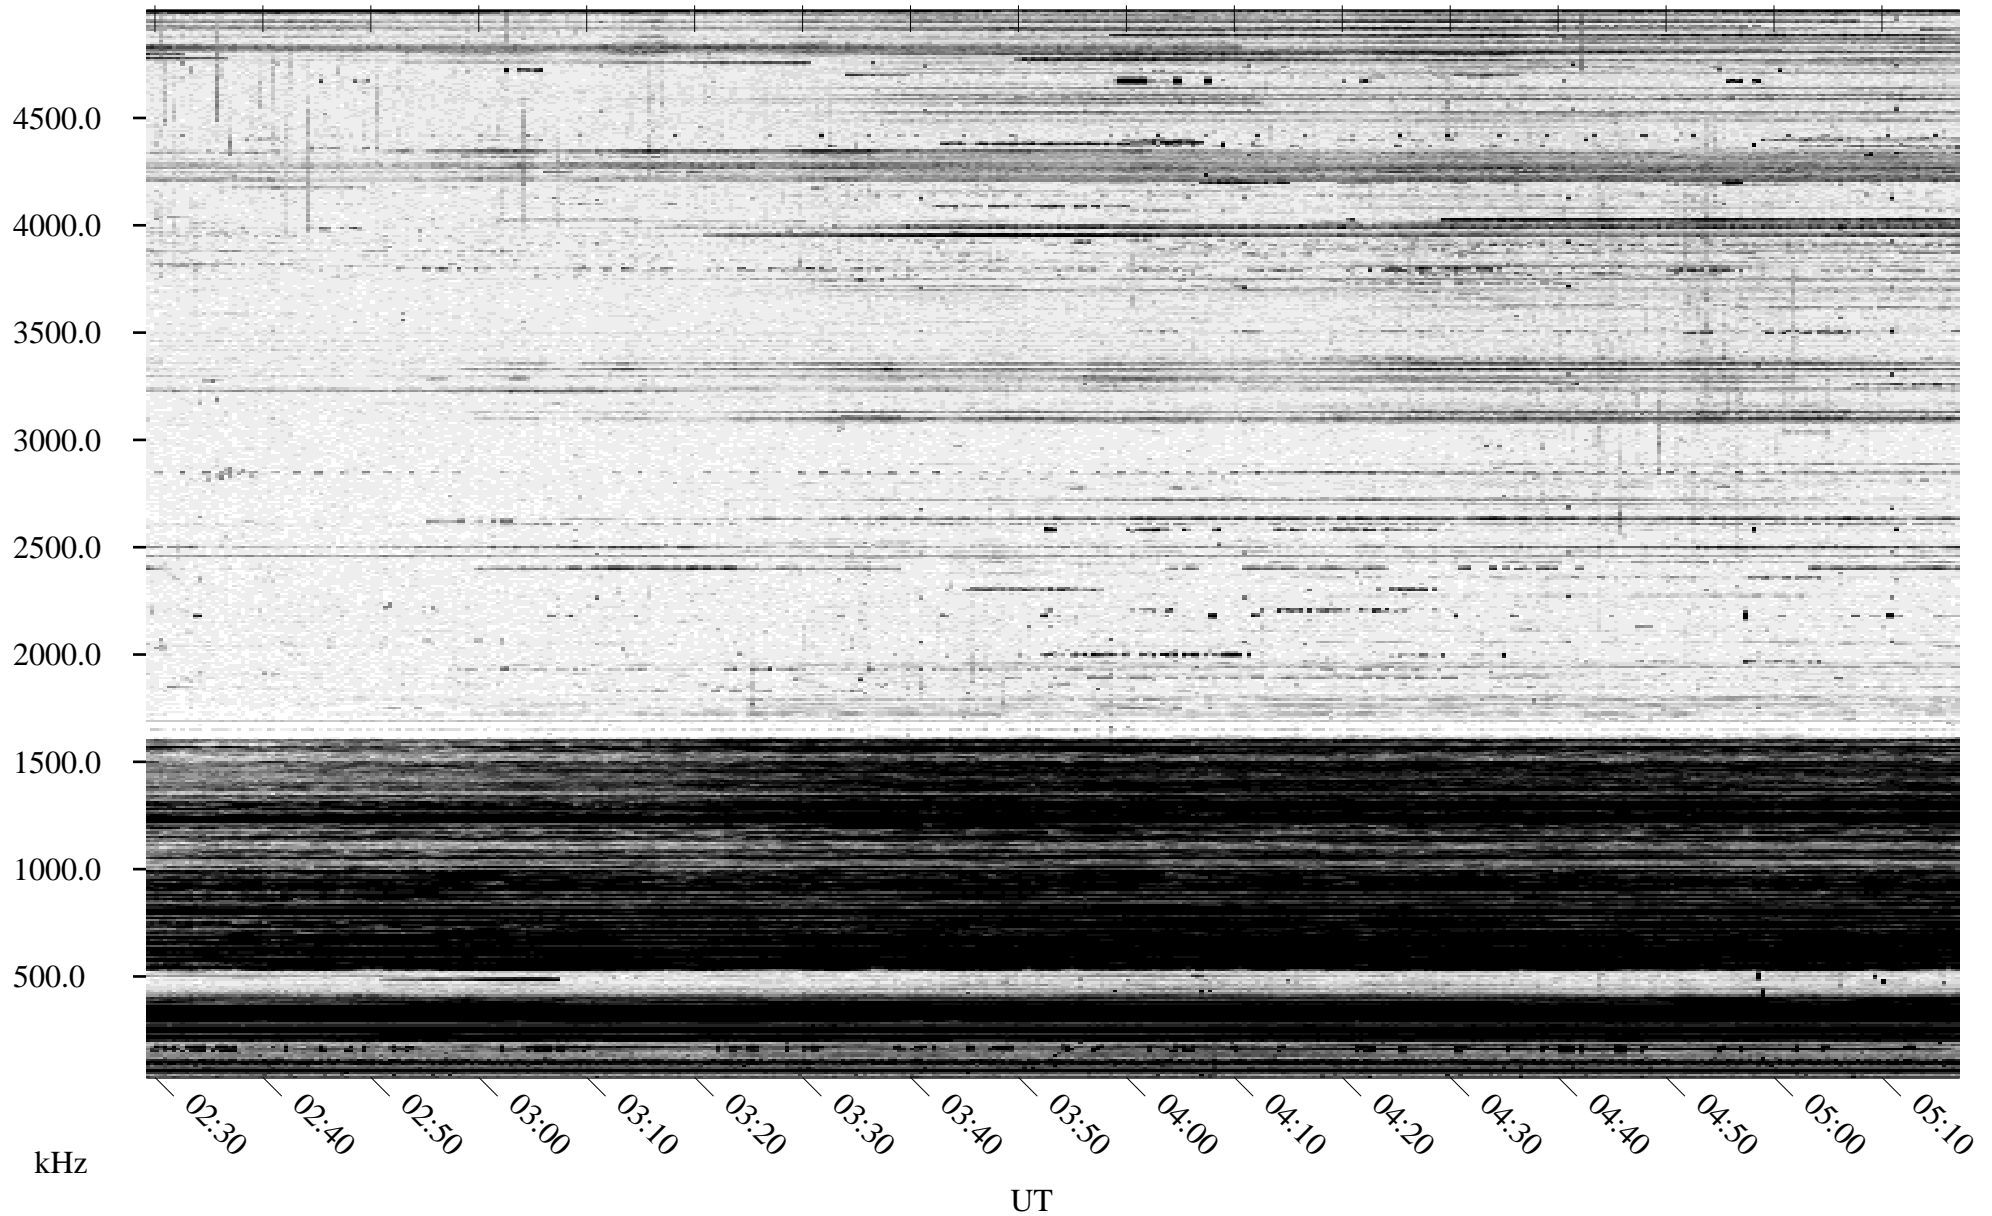

10/12/1995 Churchill, Manitoba

Linear Scale Black = 161 White = 15

ch952851.r02m max_12

Page 1

10/12/1995 Churchill, Manitoba

Linear Scale Black = 161 White = 15

ch95285l.r02m max_12

Page 2

10/13/1995 Churchill, Manitoba

Linear Scale Black = 161 White = 15

ch952851.r02m max_12

Page 3

10/13/1995 Churchill, Manitoba

Linear Scale Black = 161 White = 15

ch952851.r02m max_12

Page 4

10/13/1995 Churchill, Manitoba

Linear Scale Black = 161 White = 15

ch95285l.r02m max_12

Page 5

10/13/1995 Churchill, Manitoba

Linear Scale Black = 161 White = 15

ch95285l.r02m max_12

Page 6

10/13/1995 Churchill, Manitoba

Linear Scale Black = 161 White = 15

ch952851.r02m max_12

Page 7