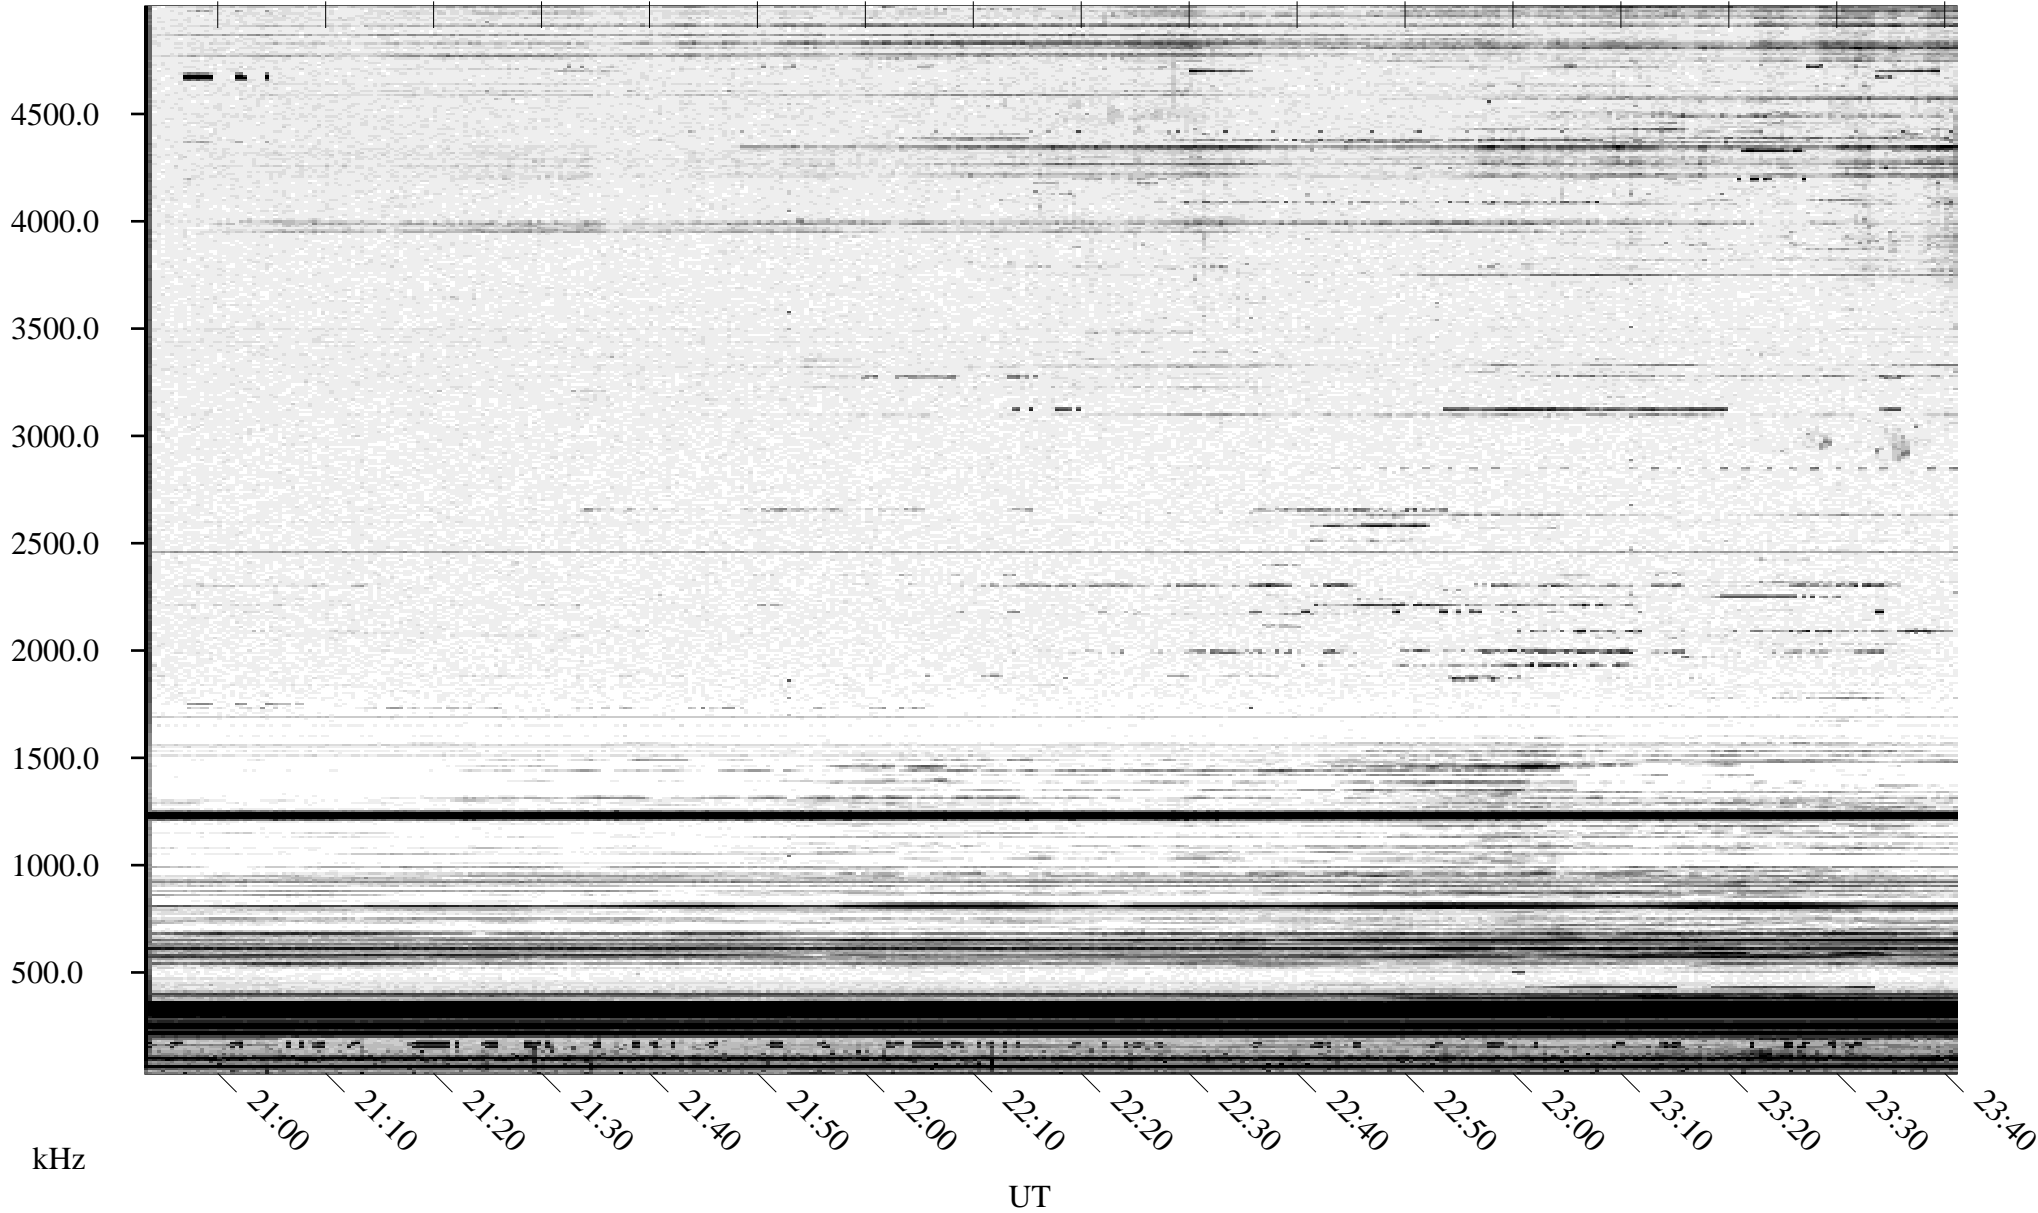

10/12/1995 Churchill, Manitoba

Linear Scale Black = 161 White = 15

ch952851.r02m max_12

Page 1

10/12/1995 Churchill, Manitoba

Linear Scale Black = 161 White = 15

ch95285l.r02m max_12

Page 2

10/13/1995 Churchill, Manitoba

Linear Scale Black = 161 White = 15

ch952851.r02m max_12

Page 3

10/13/1995 Churchill, Manitoba

Linear Scale Black = 161 White = 15

ch952851.r02m max_12

Page 4

10/13/1995 Churchill, Manitoba

Linear Scale Black = 161 White = 15

ch95285l.r02m max_12

Page 5

10/13/1995 Churchill, Manitoba

Linear Scale Black = 161 White = 15

ch95285l.r02m max_12

Page 6

10/13/1995 Churchill, Manitoba

Linear Scale Black = 161 White = 15

ch952851.r02m max_12

Page 7