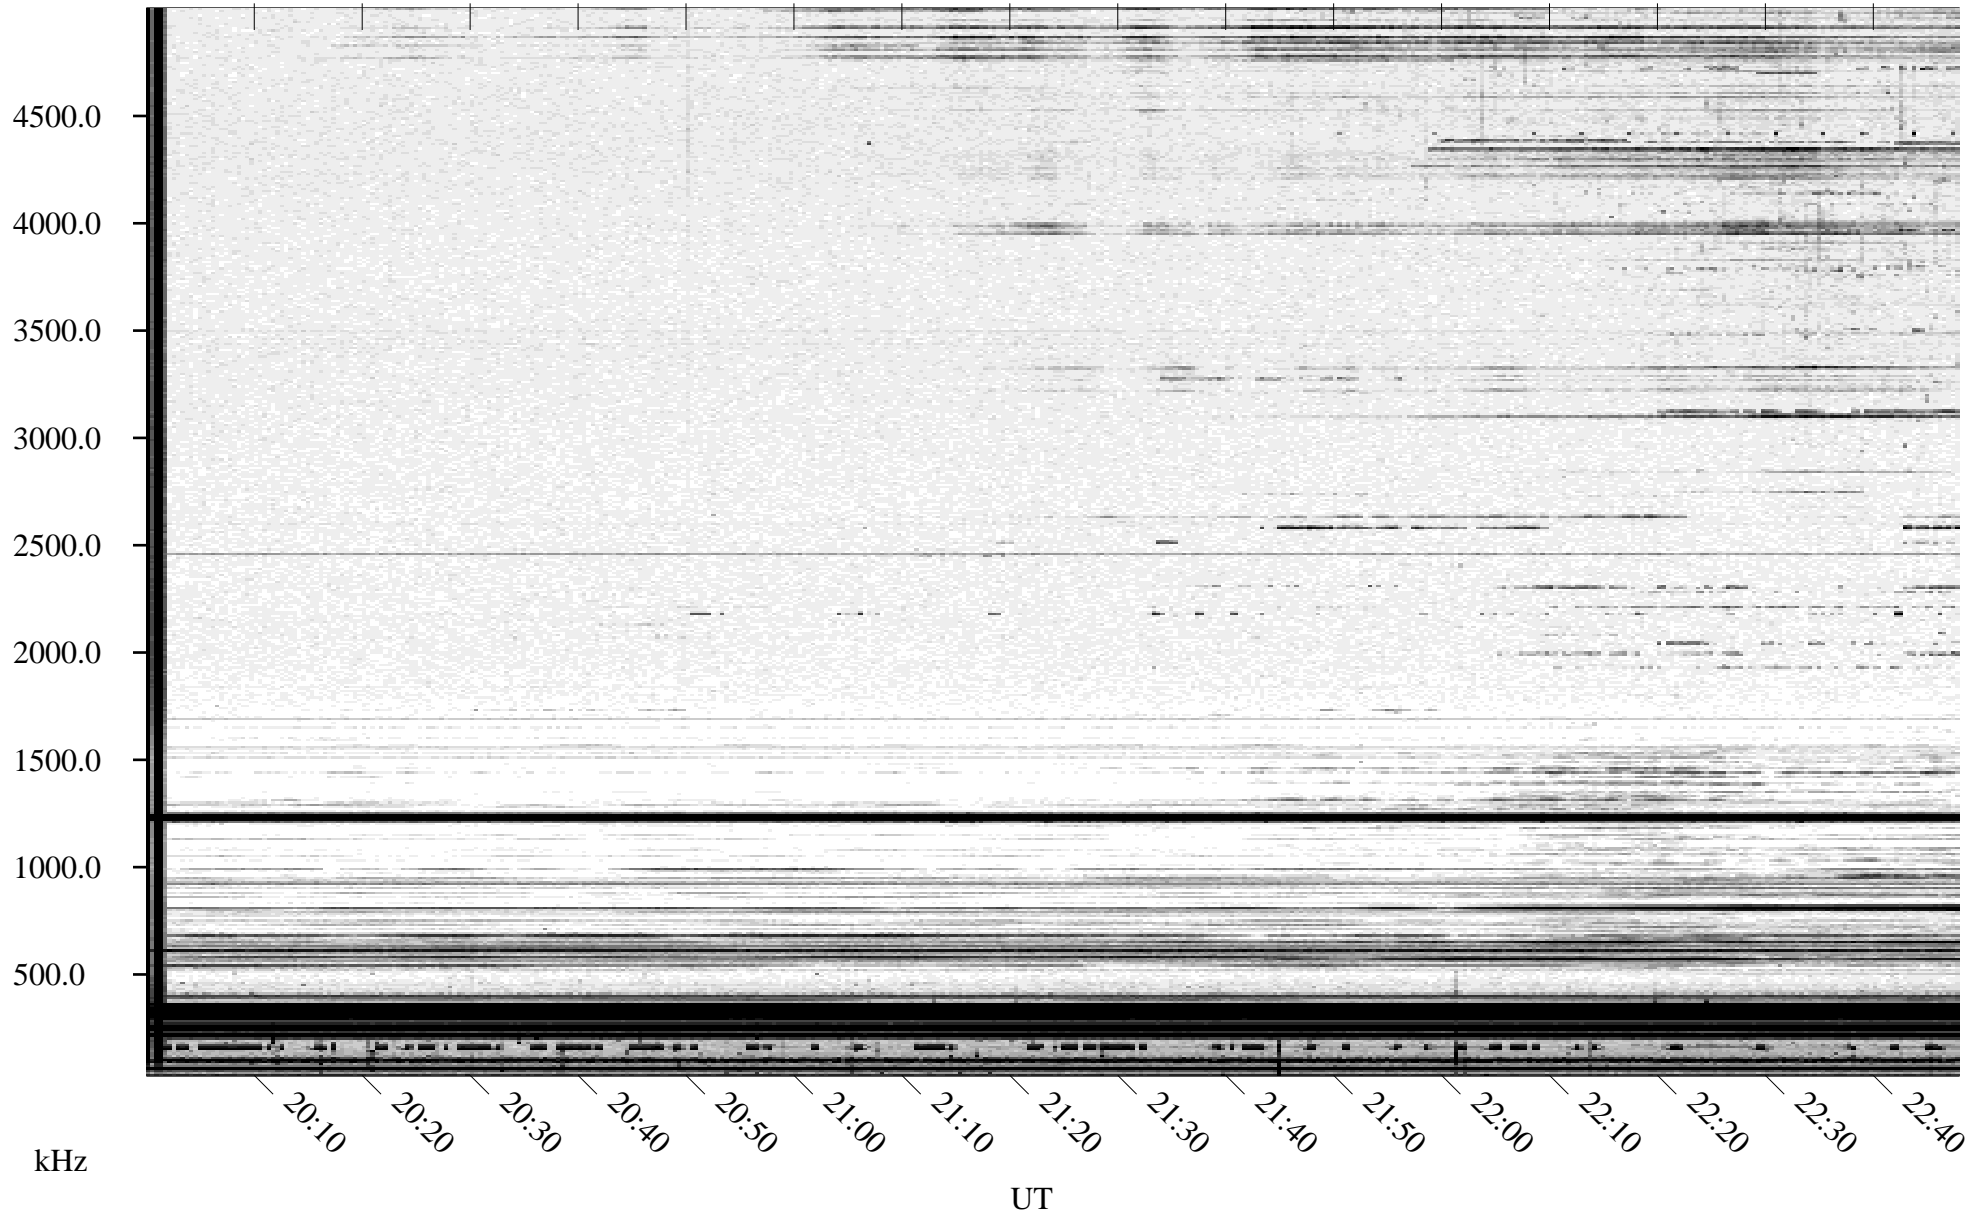

10/13/1995 Churchill, Manitoba

Linear Scale Black = 161 White = 15

ch95286l.r00m max_12

Page 1

10/13/1995 Churchill, Manitoba

Linear Scale Black = 161 White = 15

ch95286l.r00m max_12

Page 2

10/14/1995 Churchill, Manitoba

Linear Scale Black = 161 White = 15

ch95286l.r00m max_12

Page 3

10/14/1995 Churchill, Manitoba

Linear Scale Black = 161 White = 15

ch95286l.r00m max_12

Page 4

10/14/1995 Churchill, Manitoba

Linear Scale Black = 161 White = 15

ch95286l.r00m max_12

Page 5

10/14/1995 Churchill, Manitoba

Linear Scale Black = 161 White = 15

ch95286l.r00m max_12

Page 6

10/14/1995 Churchill, Manitoba

Linear Scale Black = 161 White = 15

ch95286l.r00m max_12

Page 7

10/14/1995 Churchill, Manitoba

Linear Scale Black = 161 White = 15

ch95286l.r00m max_12

Page 8