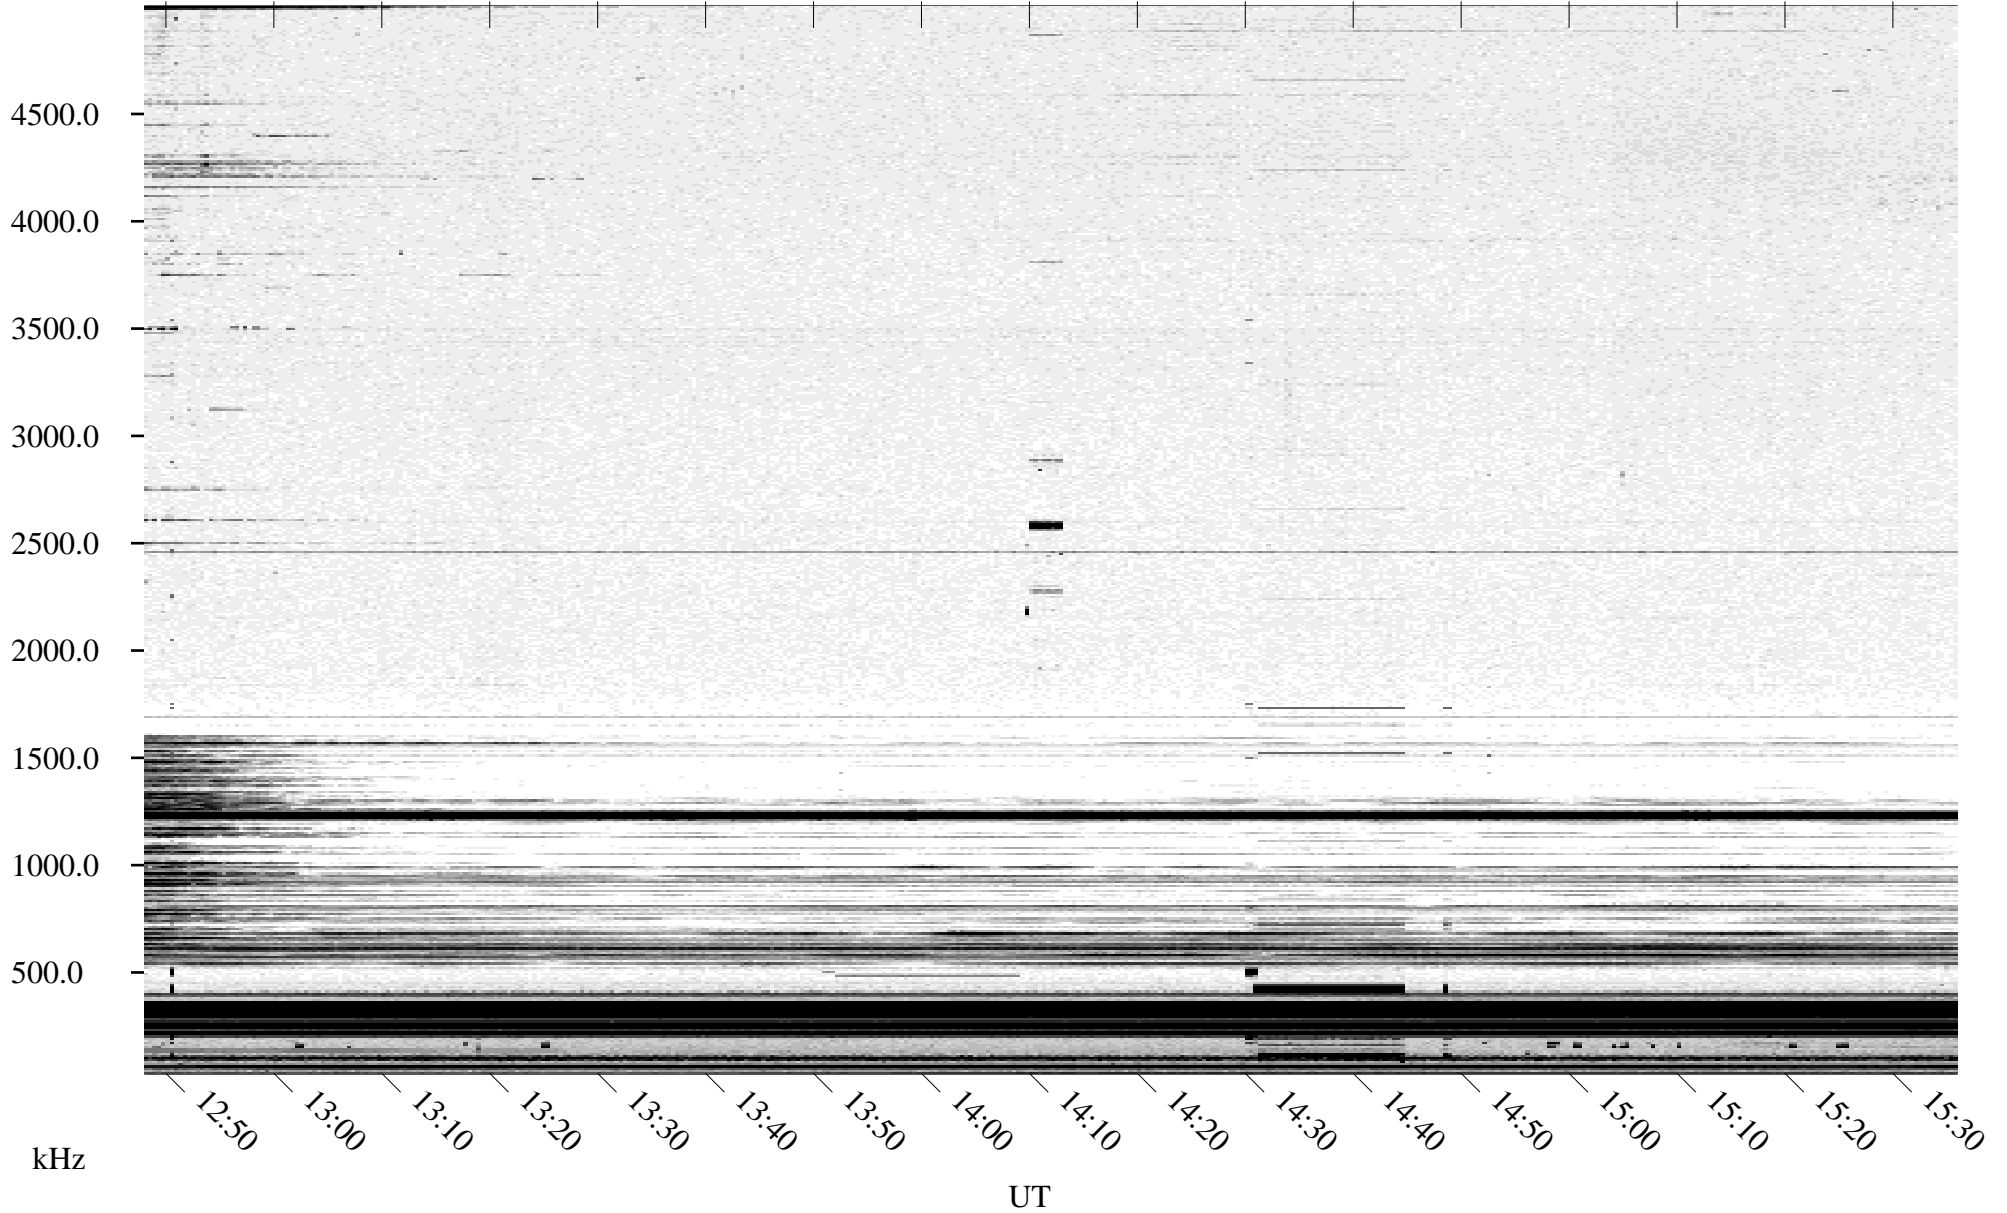

10/13/1995 Churchill, Manitoba

Linear Scale Black = 161 White = 15

ch95286l.r00m max_12

Page 1

10/13/1995 Churchill, Manitoba

Linear Scale Black = 161 White = 15

ch95286l.r00m max_12

Page 2

10/14/1995 Churchill, Manitoba

Linear Scale Black = 161 White = 15

ch95286l.r00m max_12

Page 3

10/14/1995 Churchill, Manitoba

Linear Scale Black = 161 White = 15

ch95286l.r00m max_12

Page 4

10/14/1995 Churchill, Manitoba

Linear Scale Black = 161 White = 15

ch95286l.r00m max_12

Page 5

10/14/1995 Churchill, Manitoba

Linear Scale Black = 161 White = 15

ch95286l.r00m max_12

Page 6

10/14/1995 Churchill, Manitoba

Linear Scale Black = 161 White = 15

ch95286l.r00m max_12

Page 7

10/14/1995 Churchill, Manitoba

Linear Scale Black = 161 White = 15

ch95286l.r00m max_12

Page 8