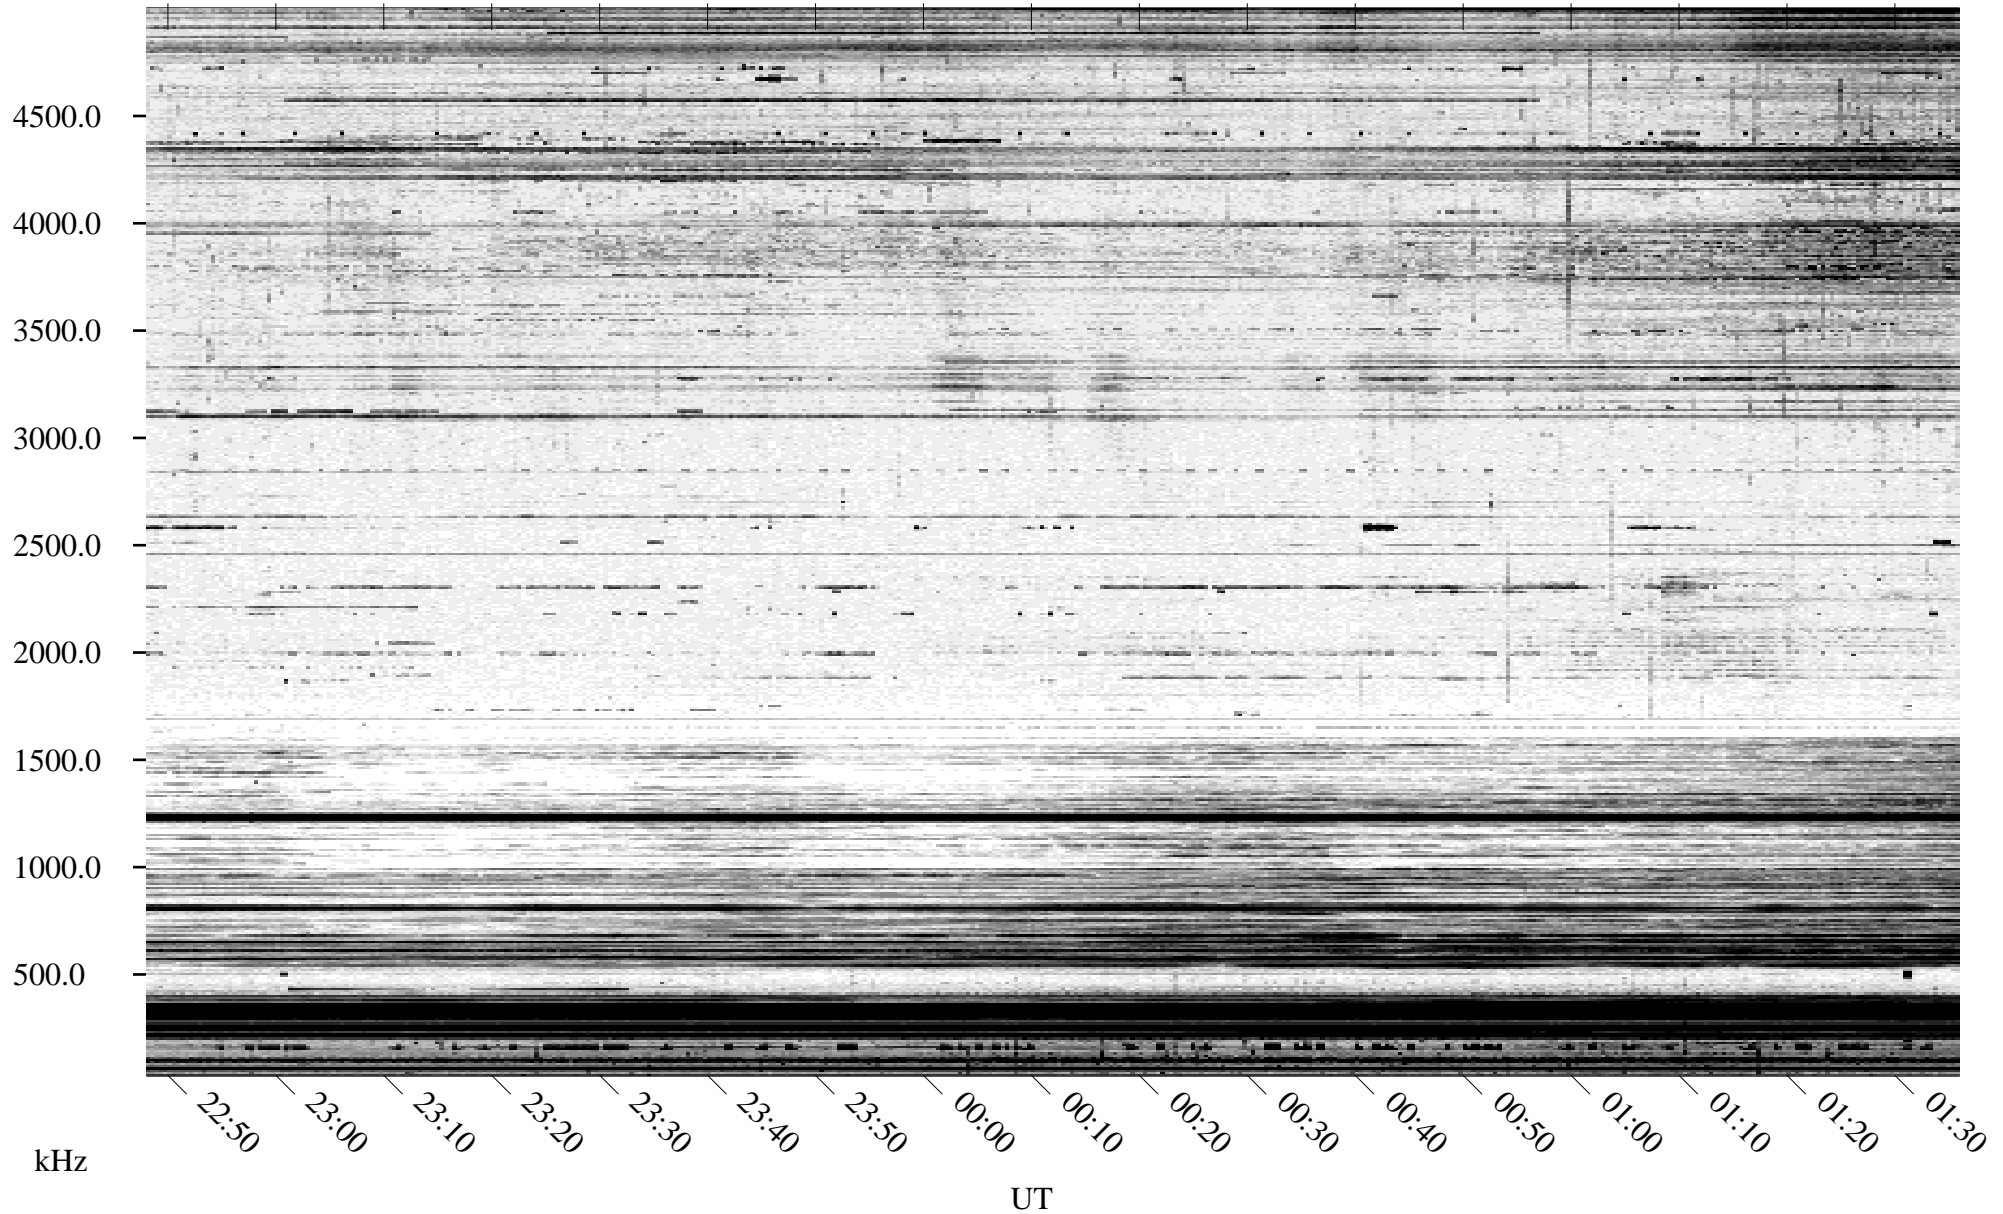

10/13/1995 Churchill, Manitoba

Linear Scale Black = 161 White = 15

ch95286l.r00m max_12

Page 1

10/13/1995 Churchill, Manitoba

Linear Scale Black = 161 White = 15

ch95286l.r00m max_12

Page 2

10/14/1995 Churchill, Manitoba

Linear Scale Black = 161 White = 15

ch95286l.r00m max_12

Page 3

10/14/1995 Churchill, Manitoba

Linear Scale Black = 161 White = 15

ch95286l.r00m max_12

Page 4

10/14/1995 Churchill, Manitoba

Linear Scale Black = 161 White = 15

ch95286l.r00m max_12

Page 5

10/14/1995 Churchill, Manitoba

Linear Scale Black = 161 White = 15

ch95286l.r00m max_12

Page 6

10/14/1995 Churchill, Manitoba

Linear Scale Black = 161 White = 15

ch95286l.r00m max_12

Page 7

10/14/1995 Churchill, Manitoba

Linear Scale Black = 161 White = 15

ch95286l.r00m max_12

Page 8