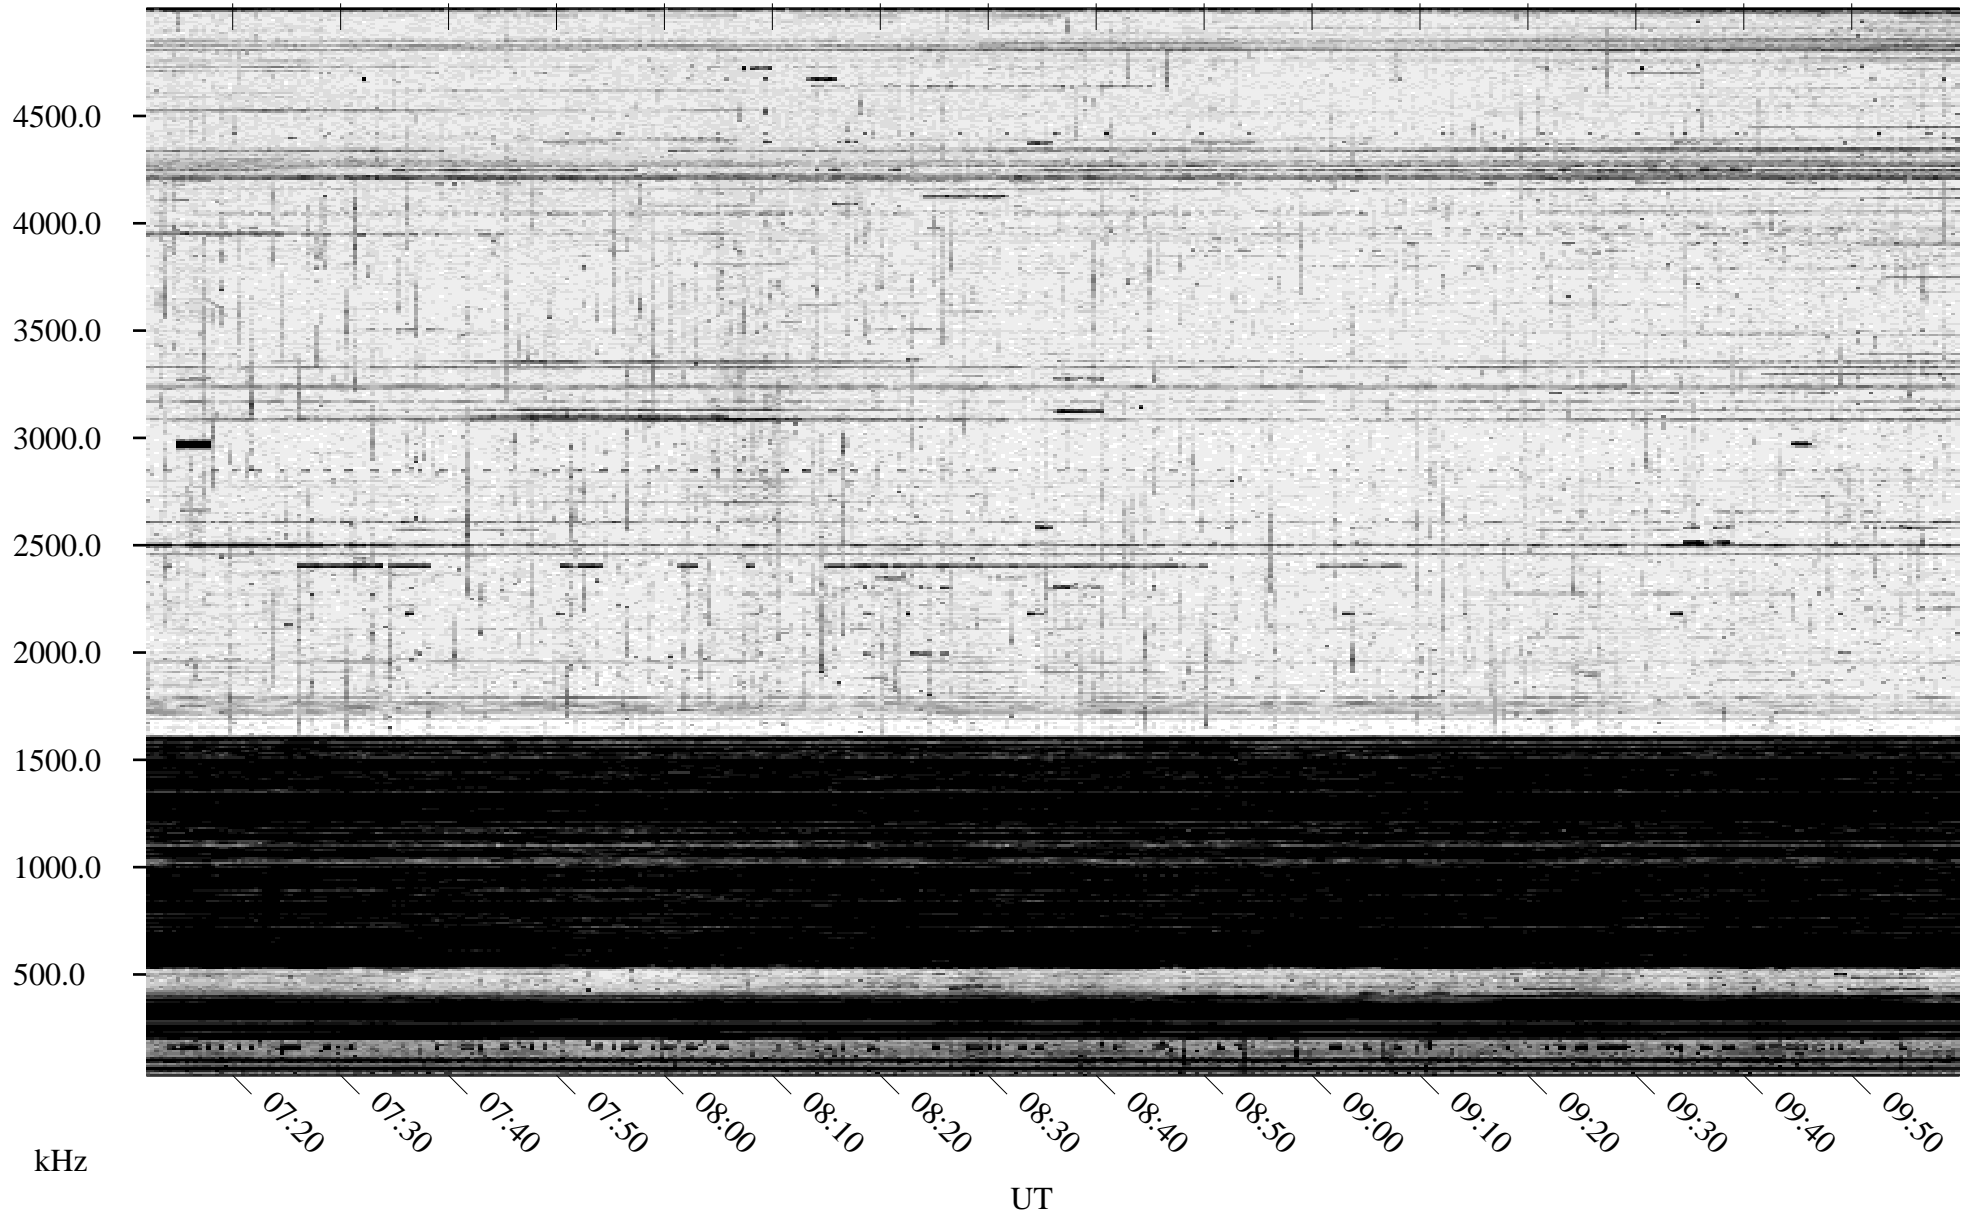

10/13/1995 Churchill, Manitoba

Linear Scale Black = 161 White = 15

ch95286l.r00m max_12

Page 1

10/13/1995 Churchill, Manitoba

Linear Scale Black = 161 White = 15

ch95286l.r00m max_12

Page 2

10/14/1995 Churchill, Manitoba

Linear Scale Black = 161 White = 15

ch95286l.r00m max_12

Page 3

10/14/1995 Churchill, Manitoba

Linear Scale Black = 161 White = 15

ch95286l.r00m max_12

Page 4

10/14/1995 Churchill, Manitoba

Linear Scale Black = 161 White = 15

ch95286l.r00m max_12

Page 5

10/14/1995 Churchill, Manitoba

Linear Scale Black = 161 White = 15

ch95286l.r00m max_12

Page 6

10/14/1995 Churchill, Manitoba

Linear Scale Black = 161 White = 15

ch95286l.r00m max_12

Page 7

10/14/1995 Churchill, Manitoba

Linear Scale Black = 161 White = 15

ch95286l.r00m max_12

Page 8