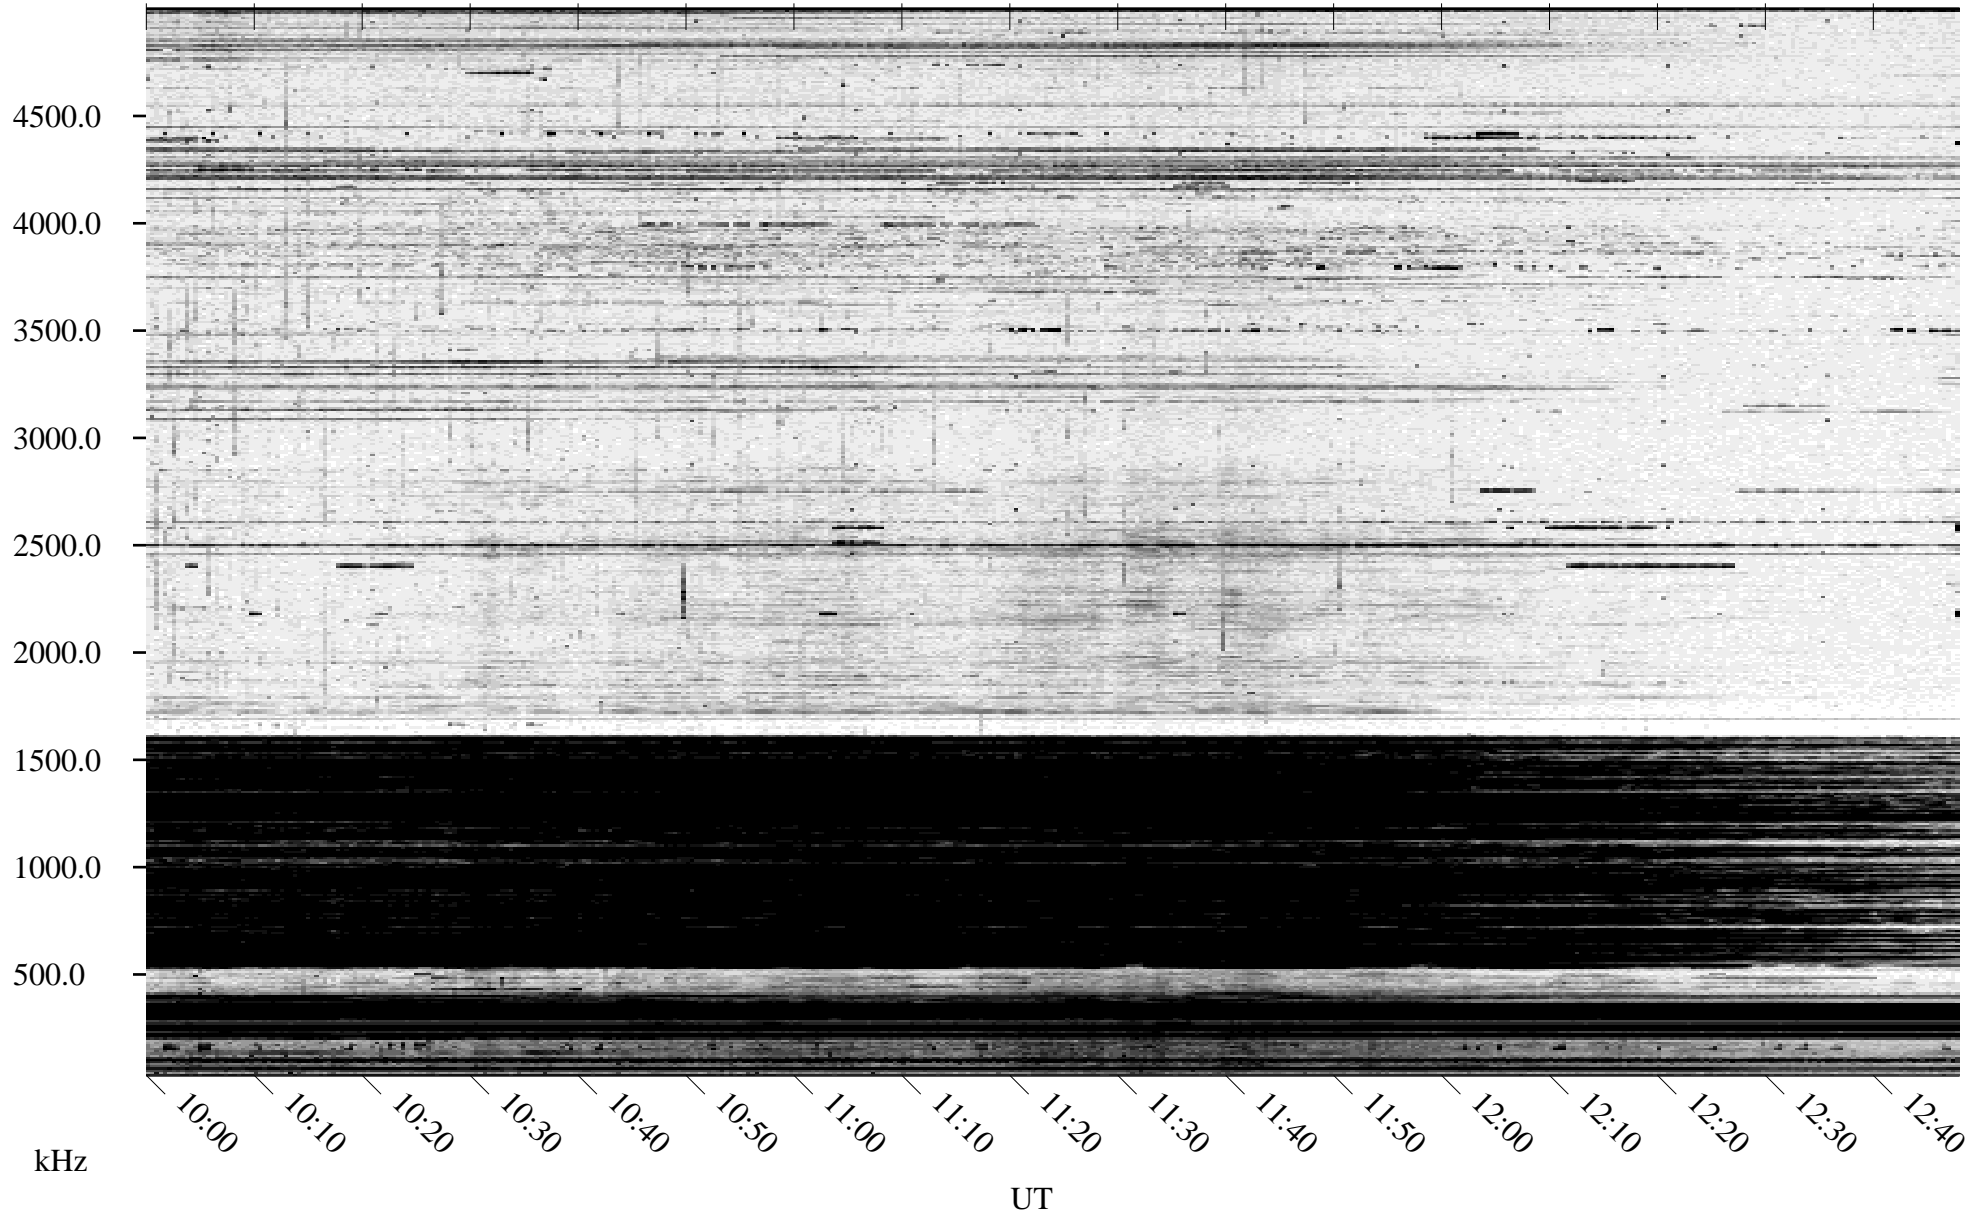

10/13/1995 Churchill, Manitoba

Linear Scale Black = 161 White = 15

ch95286l.r00m max_12

Page 1

10/13/1995 Churchill, Manitoba

Linear Scale Black = 161 White = 15

ch95286l.r00m max_12

Page 2

10/14/1995 Churchill, Manitoba

Linear Scale Black = 161 White = 15

ch95286l.r00m max_12

Page 3

10/14/1995 Churchill, Manitoba

Linear Scale Black = 161 White = 15

ch95286l.r00m max_12

Page 4

10/14/1995 Churchill, Manitoba

Linear Scale Black = 161 White = 15

ch95286l.r00m max_12

Page 5

10/14/1995 Churchill, Manitoba

Linear Scale Black = 161 White = 15

ch95286l.r00m max_12

Page 6

10/14/1995 Churchill, Manitoba

Linear Scale Black = 161 White = 15

ch95286l.r00m max_12

Page 7

10/14/1995 Churchill, Manitoba

Linear Scale Black = 161 White = 15

ch95286l.r00m max_12

Page 8