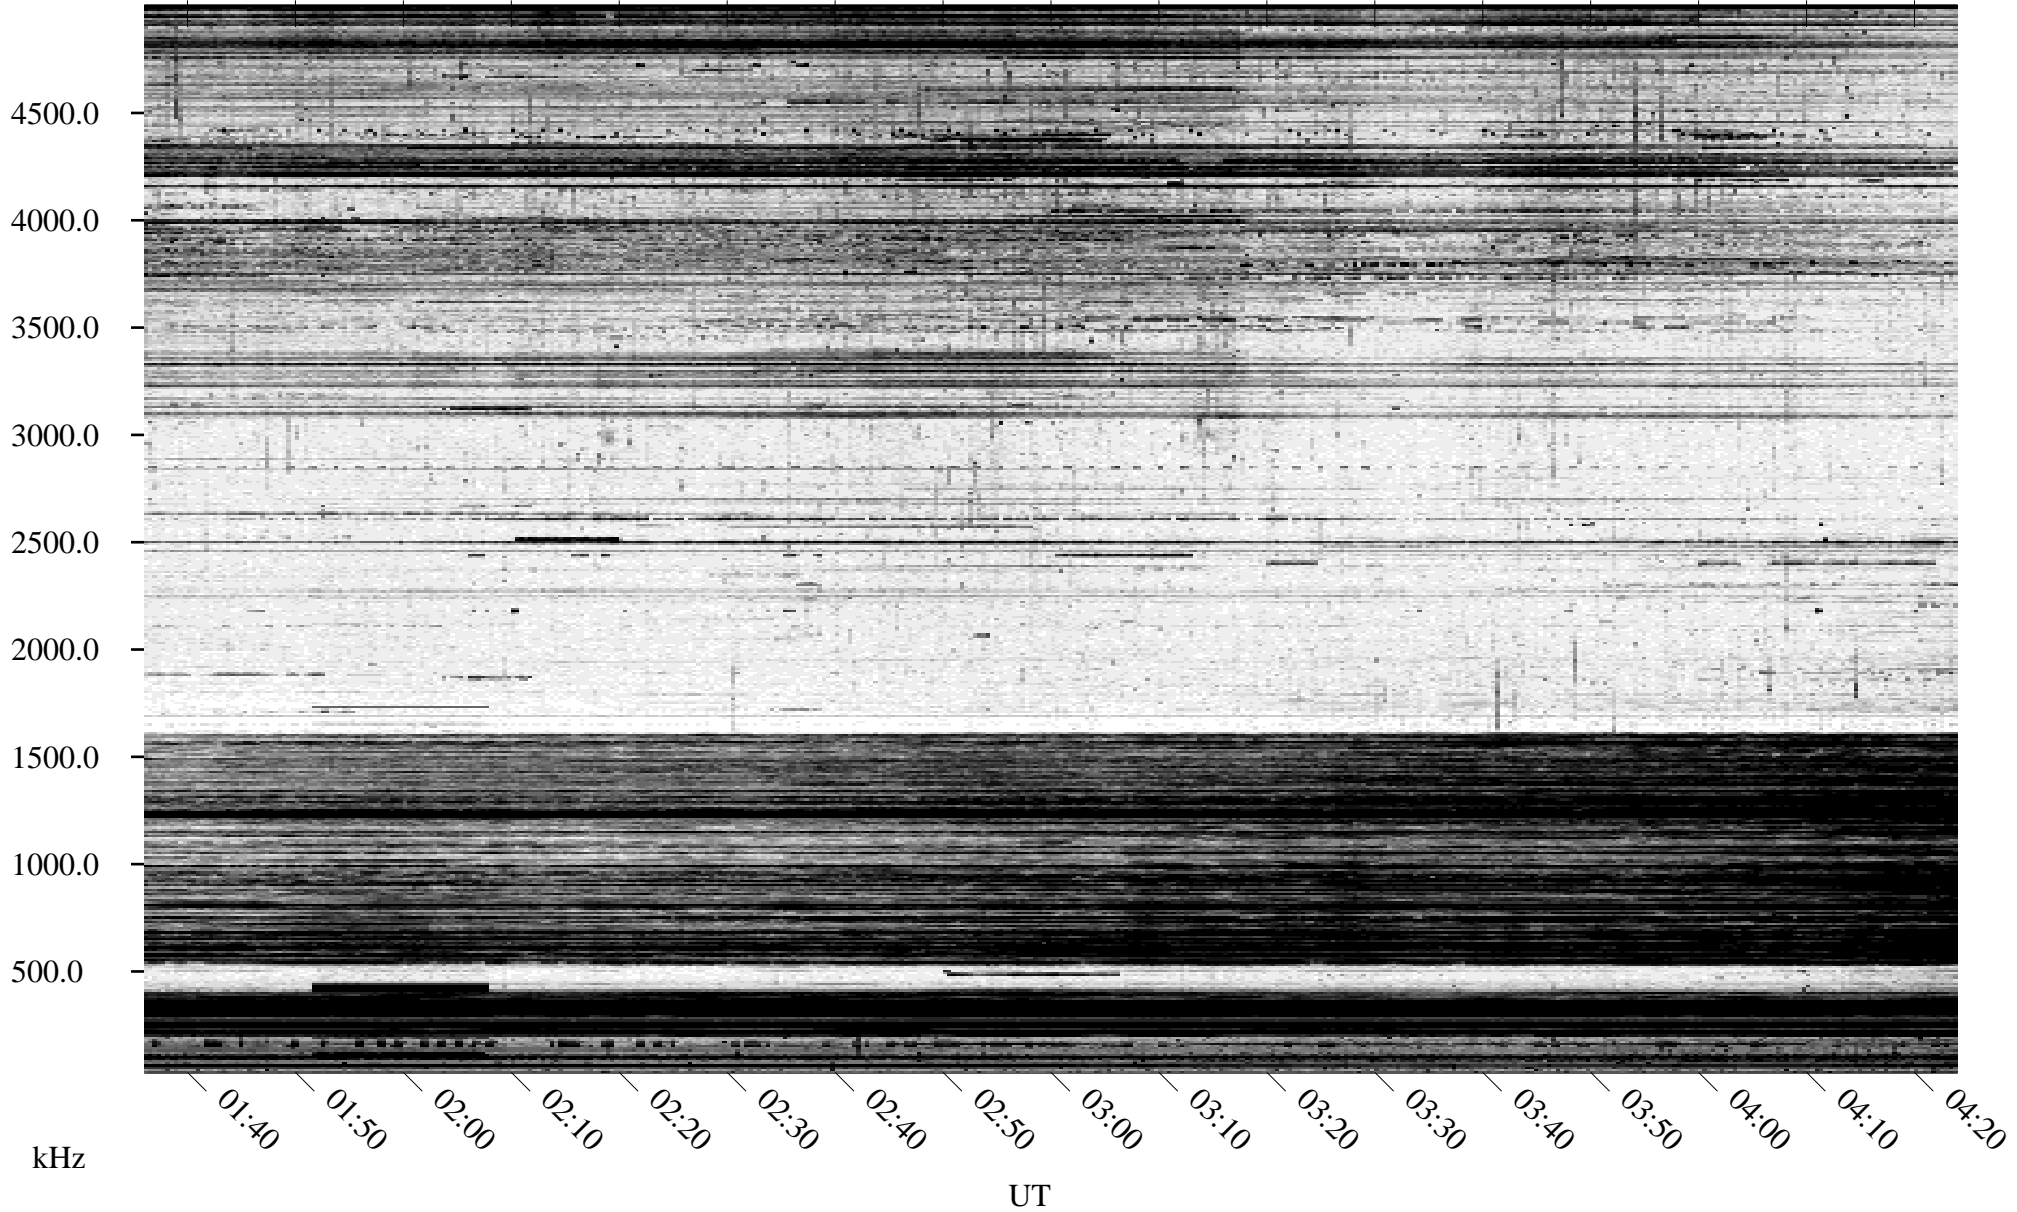

10/13/1995 Churchill, Manitoba

Linear Scale Black = 161 White = 15

ch95286l.r00m max_12

Page 1

10/13/1995 Churchill, Manitoba

Linear Scale Black = 161 White = 15

ch95286l.r00m max_12

Page 2

10/14/1995 Churchill, Manitoba

Linear Scale Black = 161 White = 15

ch95286l.r00m max_12

Page 3

10/14/1995 Churchill, Manitoba

Linear Scale Black = 161 White = 15

ch95286l.r00m max_12

Page 4

10/14/1995 Churchill, Manitoba

Linear Scale Black = 161 White = 15

ch95286l.r00m max_12

Page 5

10/14/1995 Churchill, Manitoba

Linear Scale Black = 161 White = 15

ch95286l.r00m max_12

Page 6

10/14/1995 Churchill, Manitoba

Linear Scale Black = 161 White = 15

ch95286l.r00m max_12

Page 7

10/14/1995 Churchill, Manitoba

Linear Scale Black = 161 White = 15

ch95286l.r00m max_12

Page 8