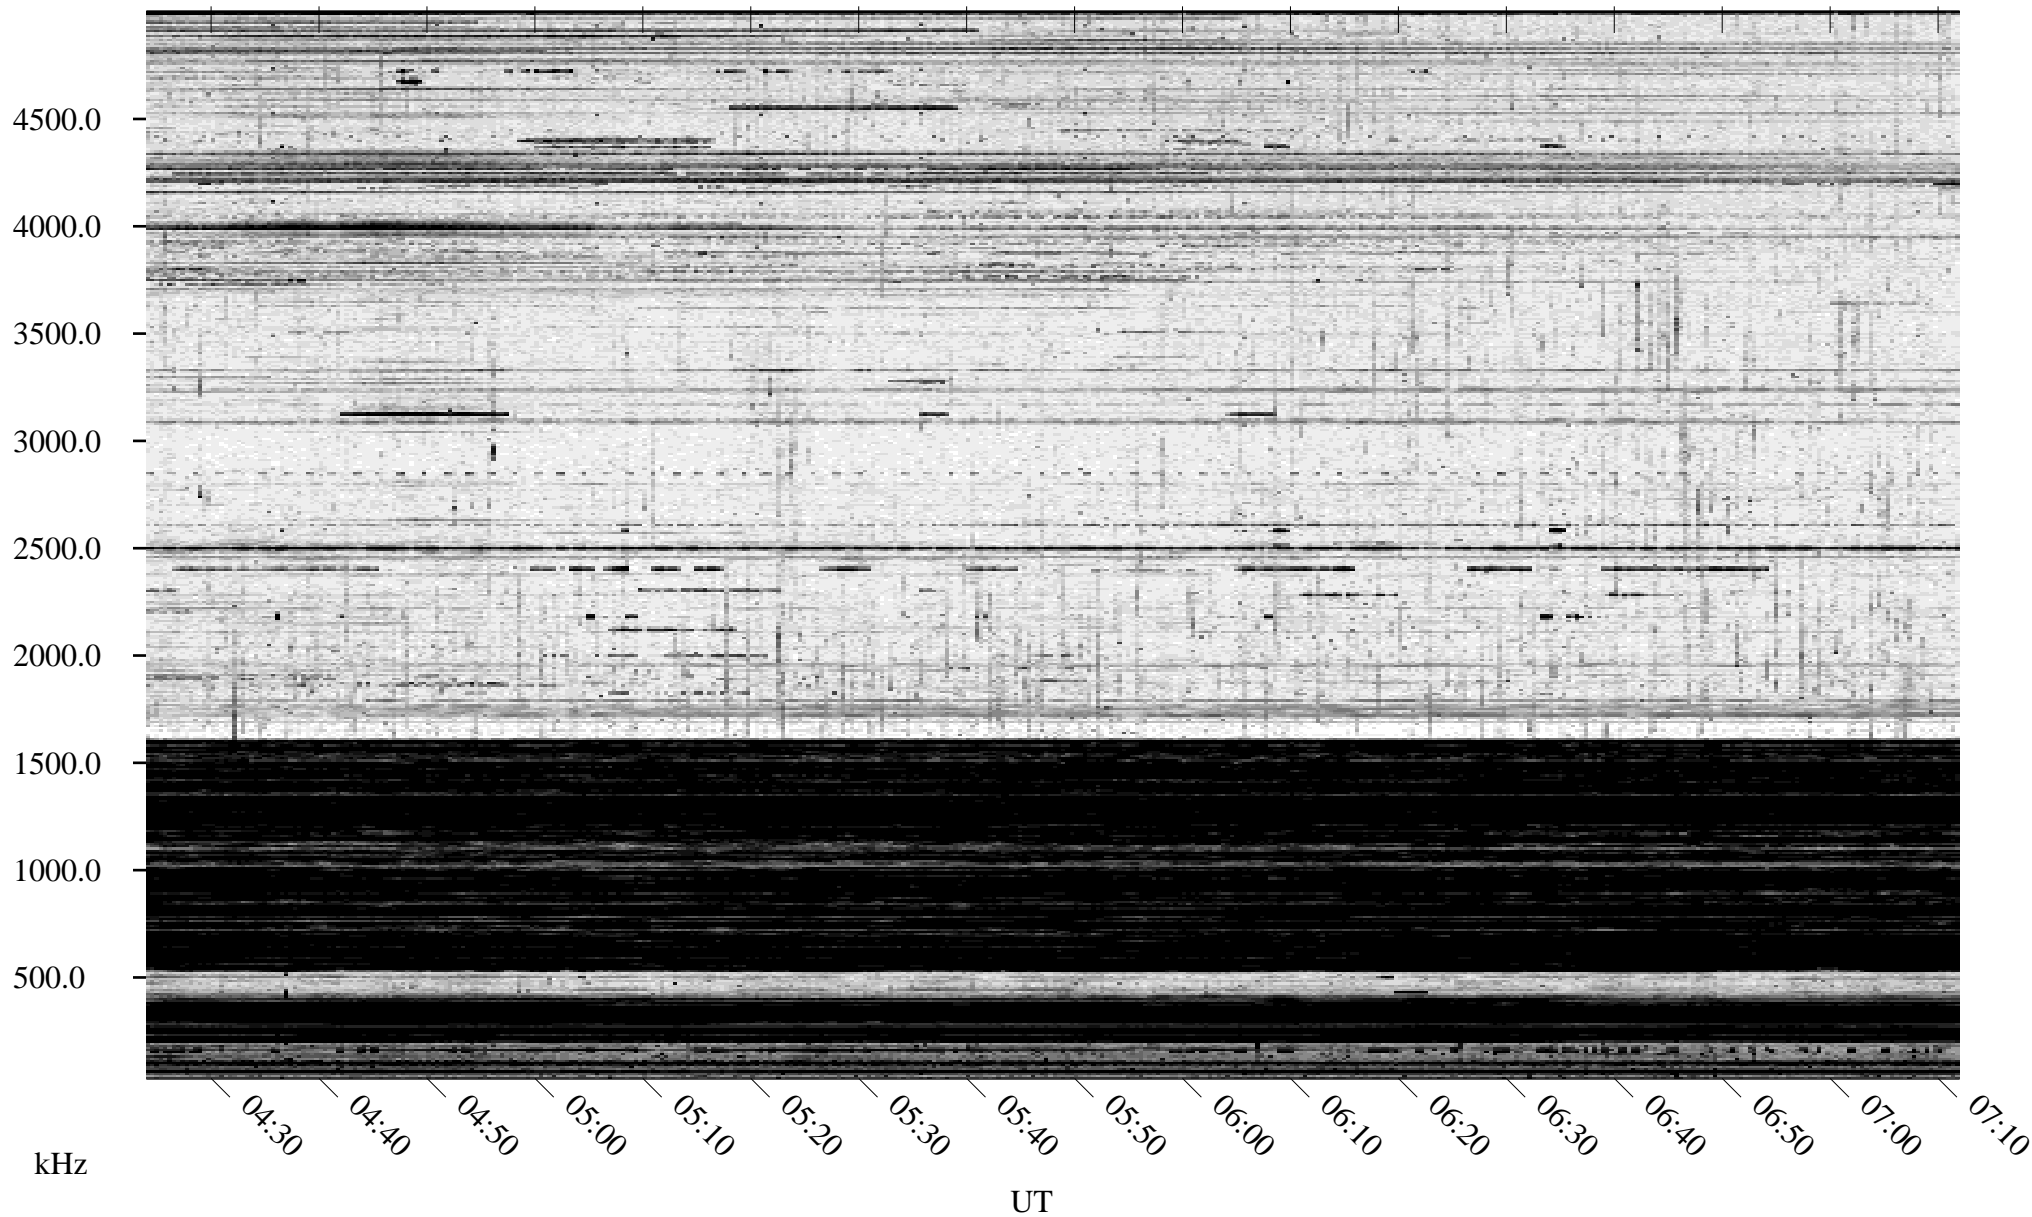

10/13/1995 Churchill, Manitoba

Linear Scale Black = 161 White = 15

ch95286l.r00m max_12

Page 1

10/13/1995 Churchill, Manitoba

Linear Scale Black = 161 White = 15

ch95286l.r00m max_12

Page 2

10/14/1995 Churchill, Manitoba

Linear Scale Black = 161 White = 15

ch95286l.r00m max_12

Page 3

10/14/1995 Churchill, Manitoba

Linear Scale Black = 161 White = 15

ch95286l.r00m max_12

Page 4

10/14/1995 Churchill, Manitoba

Linear Scale Black = 161 White = 15

ch95286l.r00m max_12

Page 5

10/14/1995 Churchill, Manitoba

Linear Scale Black = 161 White = 15

ch95286l.r00m max_12

Page 6

10/14/1995 Churchill, Manitoba

Linear Scale Black = 161 White = 15

ch95286l.r00m max_12

Page 7

10/14/1995 Churchill, Manitoba

Linear Scale Black = 161 White = 15

ch95286l.r00m max_12

Page 8