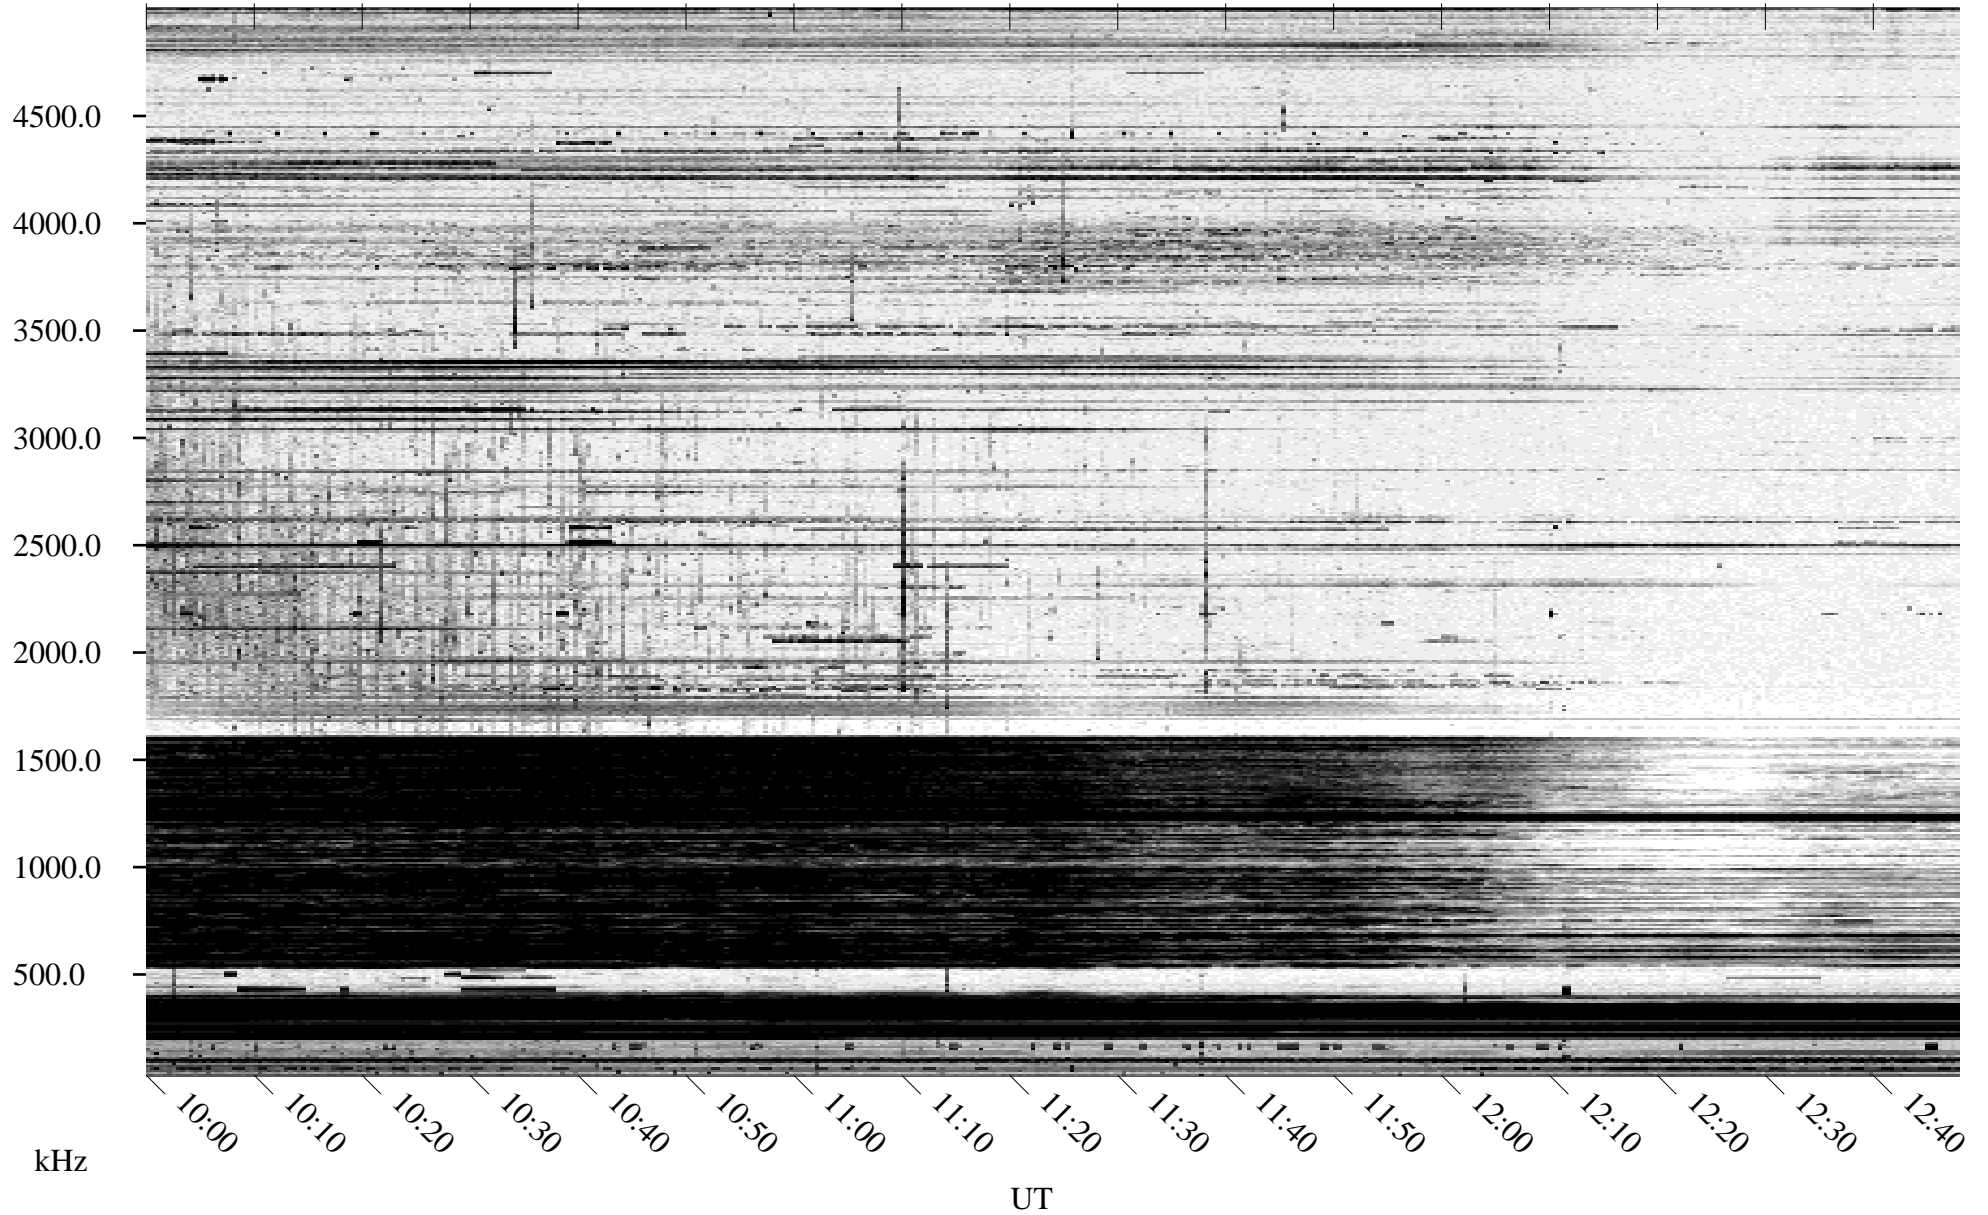

# 10/15/1995 Churchill, Manitoba

Linear Scale    Black = 161    White = 15

ch95287l.r00m max\_12

Page 4

# 10/15/1995 Churchill, Manitoba

Linear Scale    Black = 161    White = 15

ch95287l.r00m max\_12

Page 5

# 10/15/1995 Churchill, Manitoba

Linear Scale    Black = 161    White = 15

ch95287l.r00m max\_12

Page 6

# 10/15/1995 Churchill, Manitoba

Linear Scale Black = 161 White = 15

ch95287l.r00m max\_12

Page 7