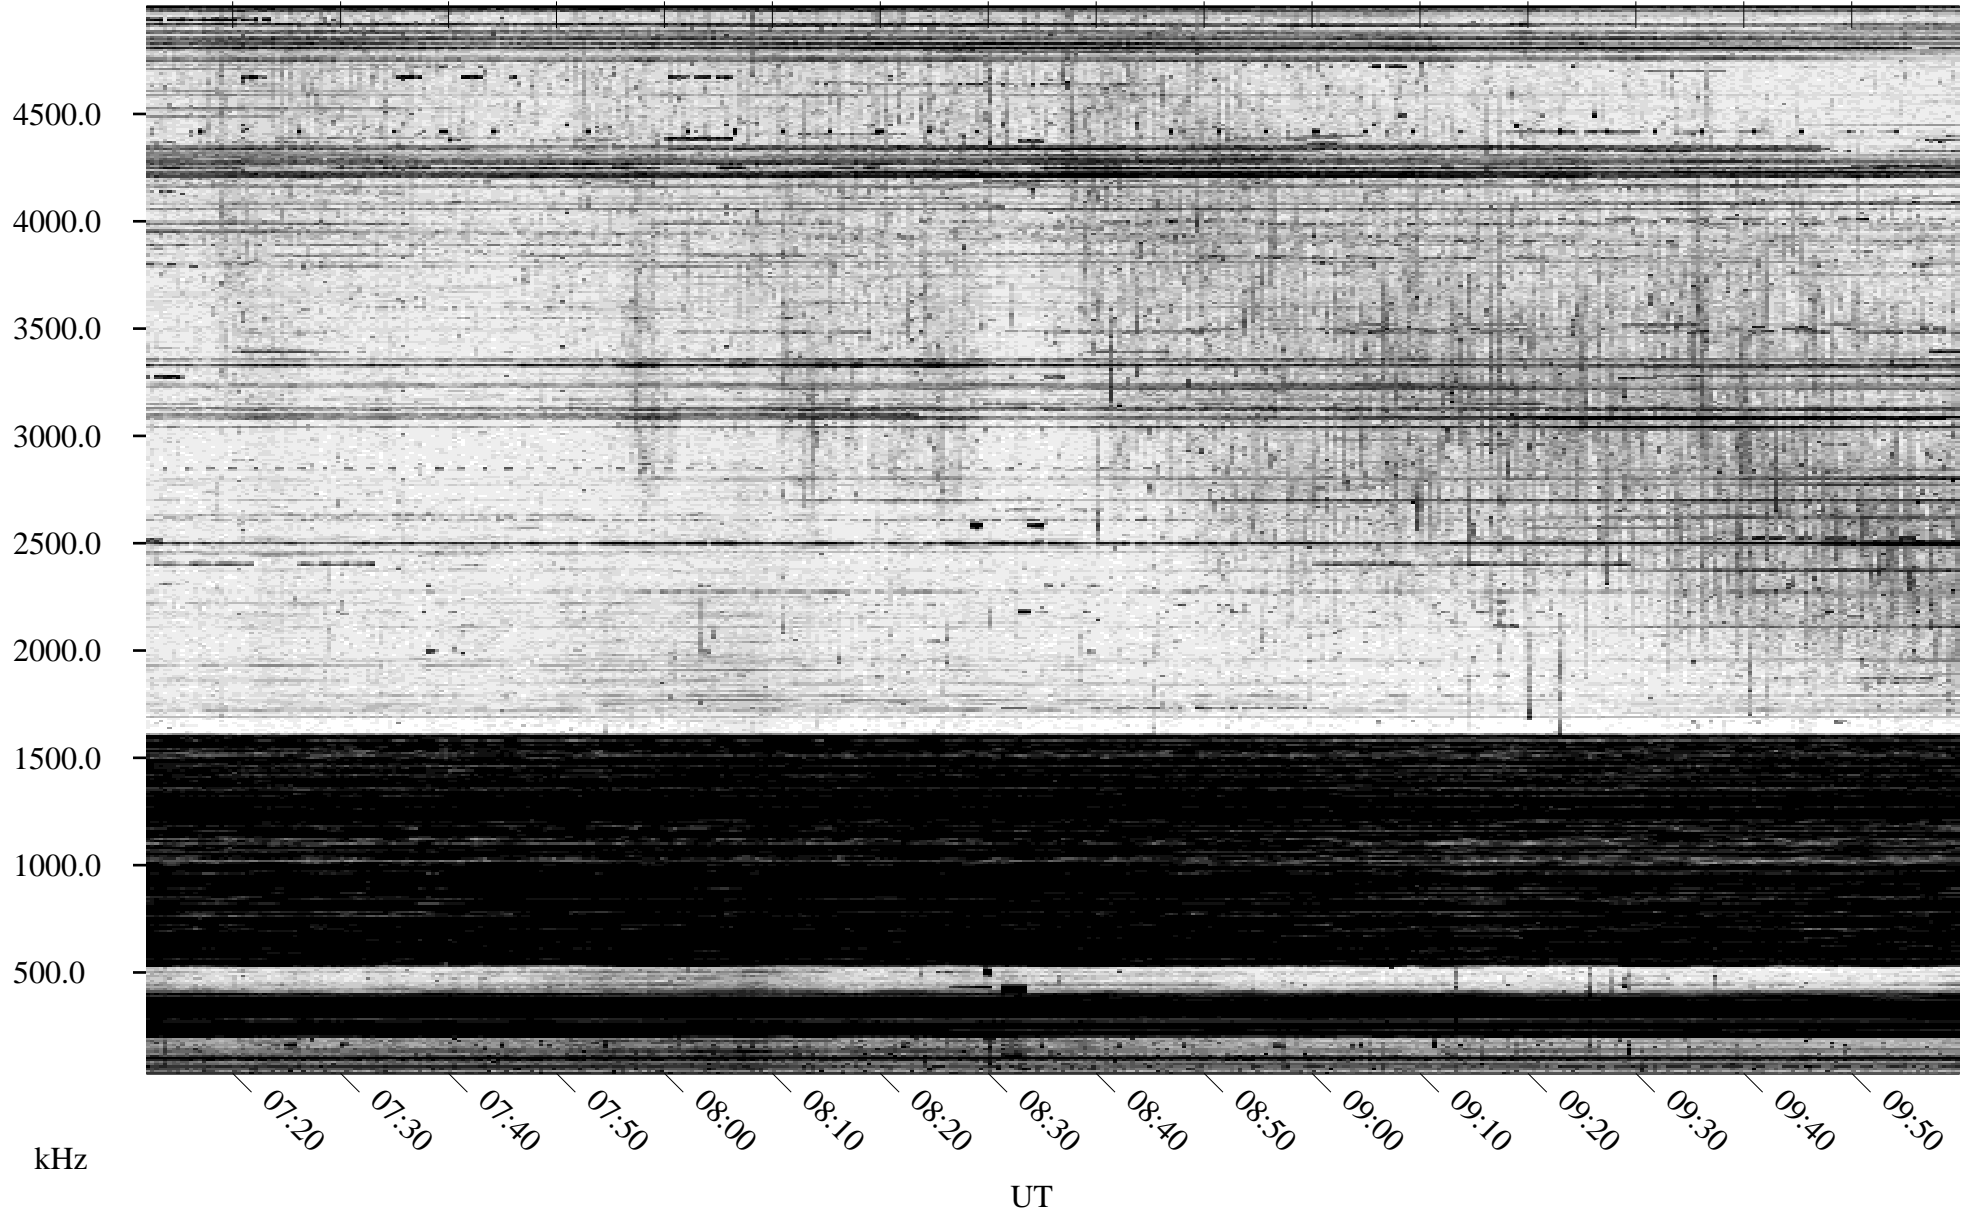

# 10/15/1995 Churchill, Manitoba

Linear Scale    Black = 161    White = 15

ch95287l.r00m max\_12

Page 3

# 10/15/1995 Churchill, Manitoba

Linear Scale    Black = 161    White = 15

ch95287l.r00m max\_12

Page 4

# 10/15/1995 Churchill, Manitoba

Linear Scale    Black = 161    White = 15

ch95287l.r00m max\_12

Page 5

# 10/15/1995 Churchill, Manitoba

Linear Scale    Black = 161    White = 15

ch95287l.r00m max\_12

Page 6