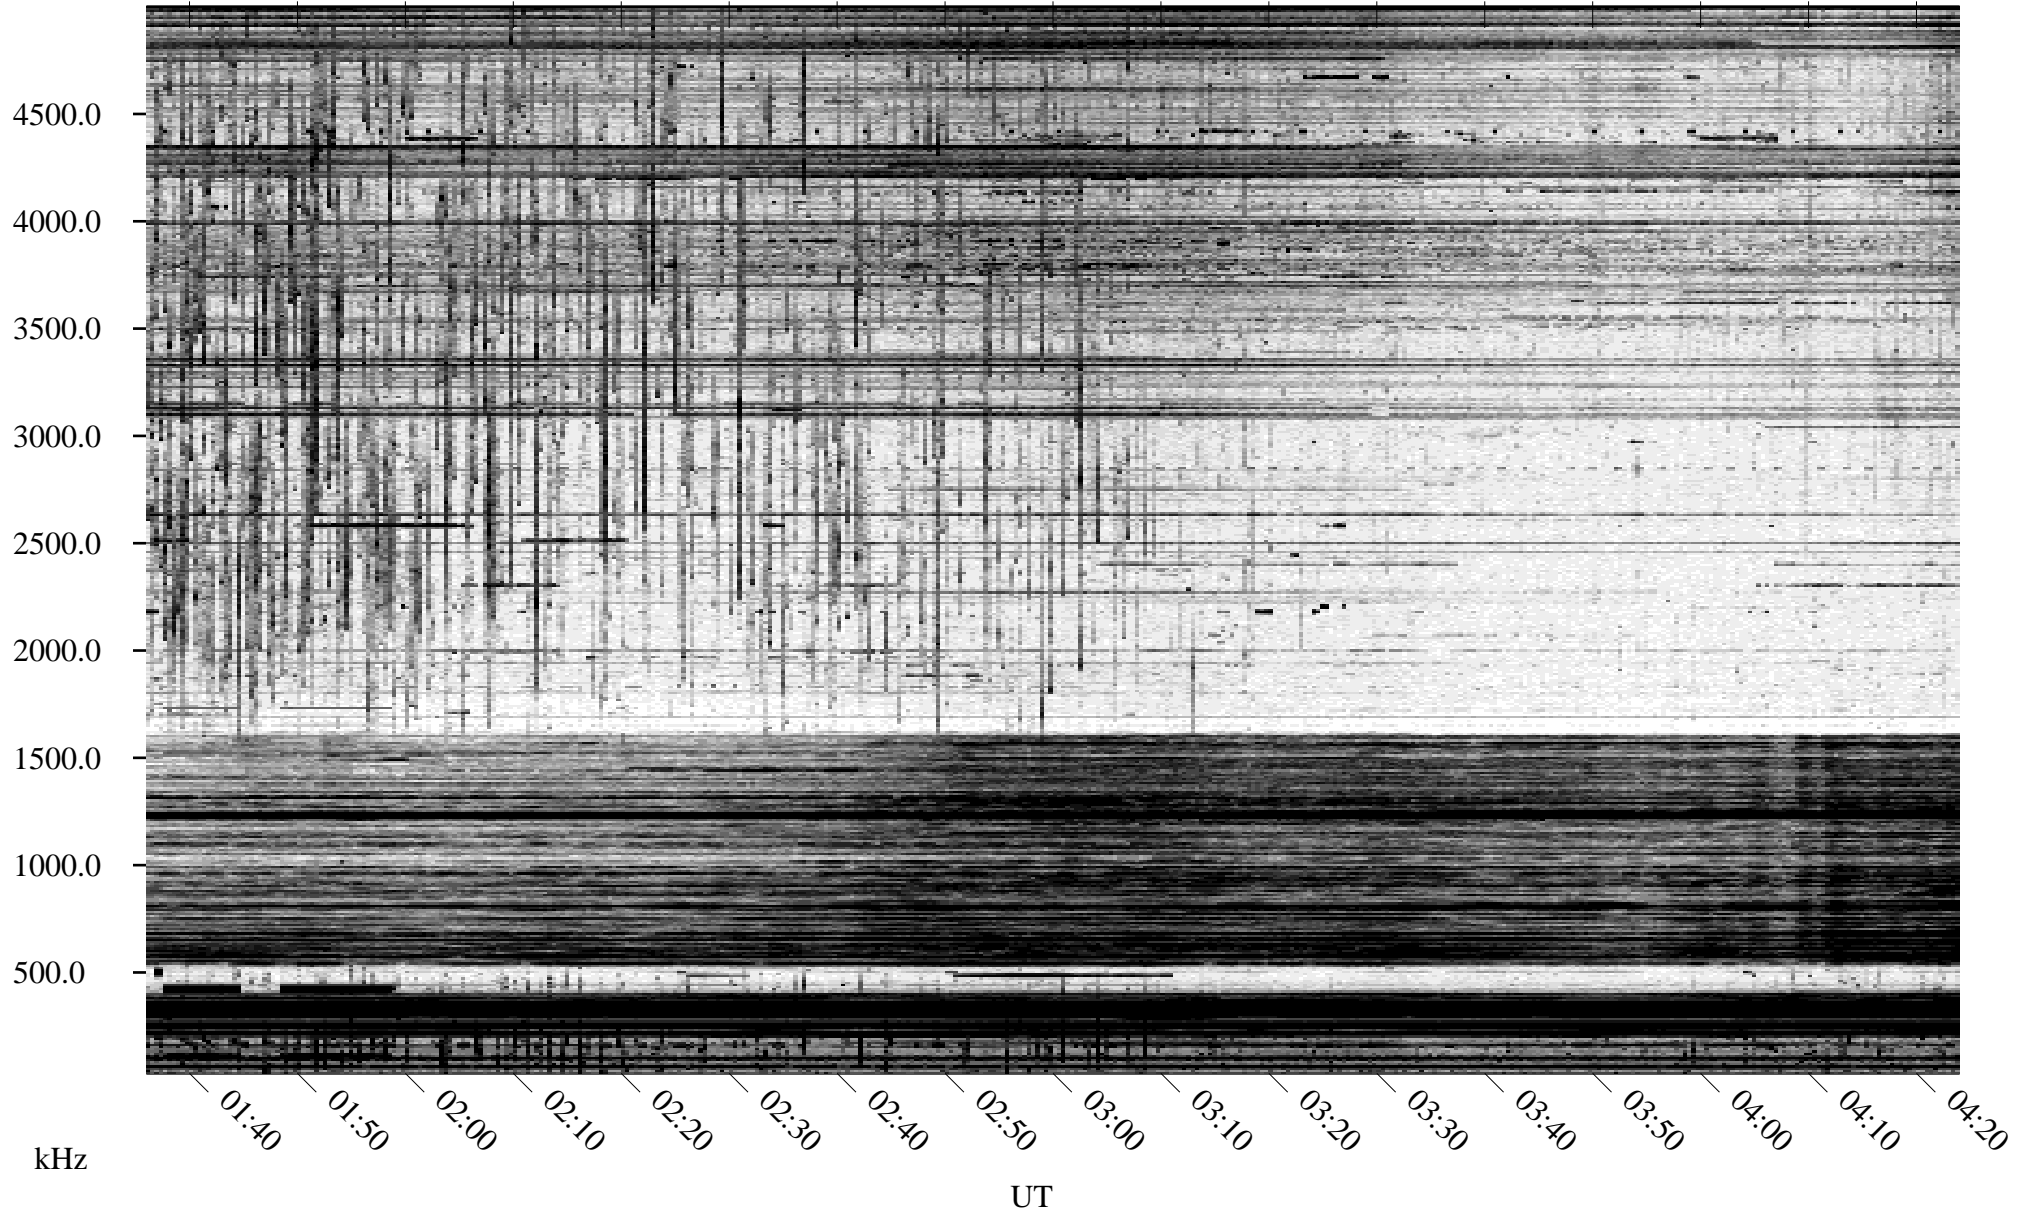

# 10/14/1995 Churchill, Manitoba

Linear Scale    Black = 161    White = 15

ch95287l.r00m max\_12

Page 1

# 10/14/1995 Churchill, Manitoba

Linear Scale    Black = 161    White = 15

ch95287l.r00m max\_12

Page 2

# 10/15/1995 Churchill, Manitoba

Linear Scale    Black = 161    White = 15

ch95287l.r00m max\_12

Page 3

# 10/15/1995 Churchill, Manitoba

Linear Scale    Black = 161    White = 15

ch95287l.r00m max\_12

Page 4