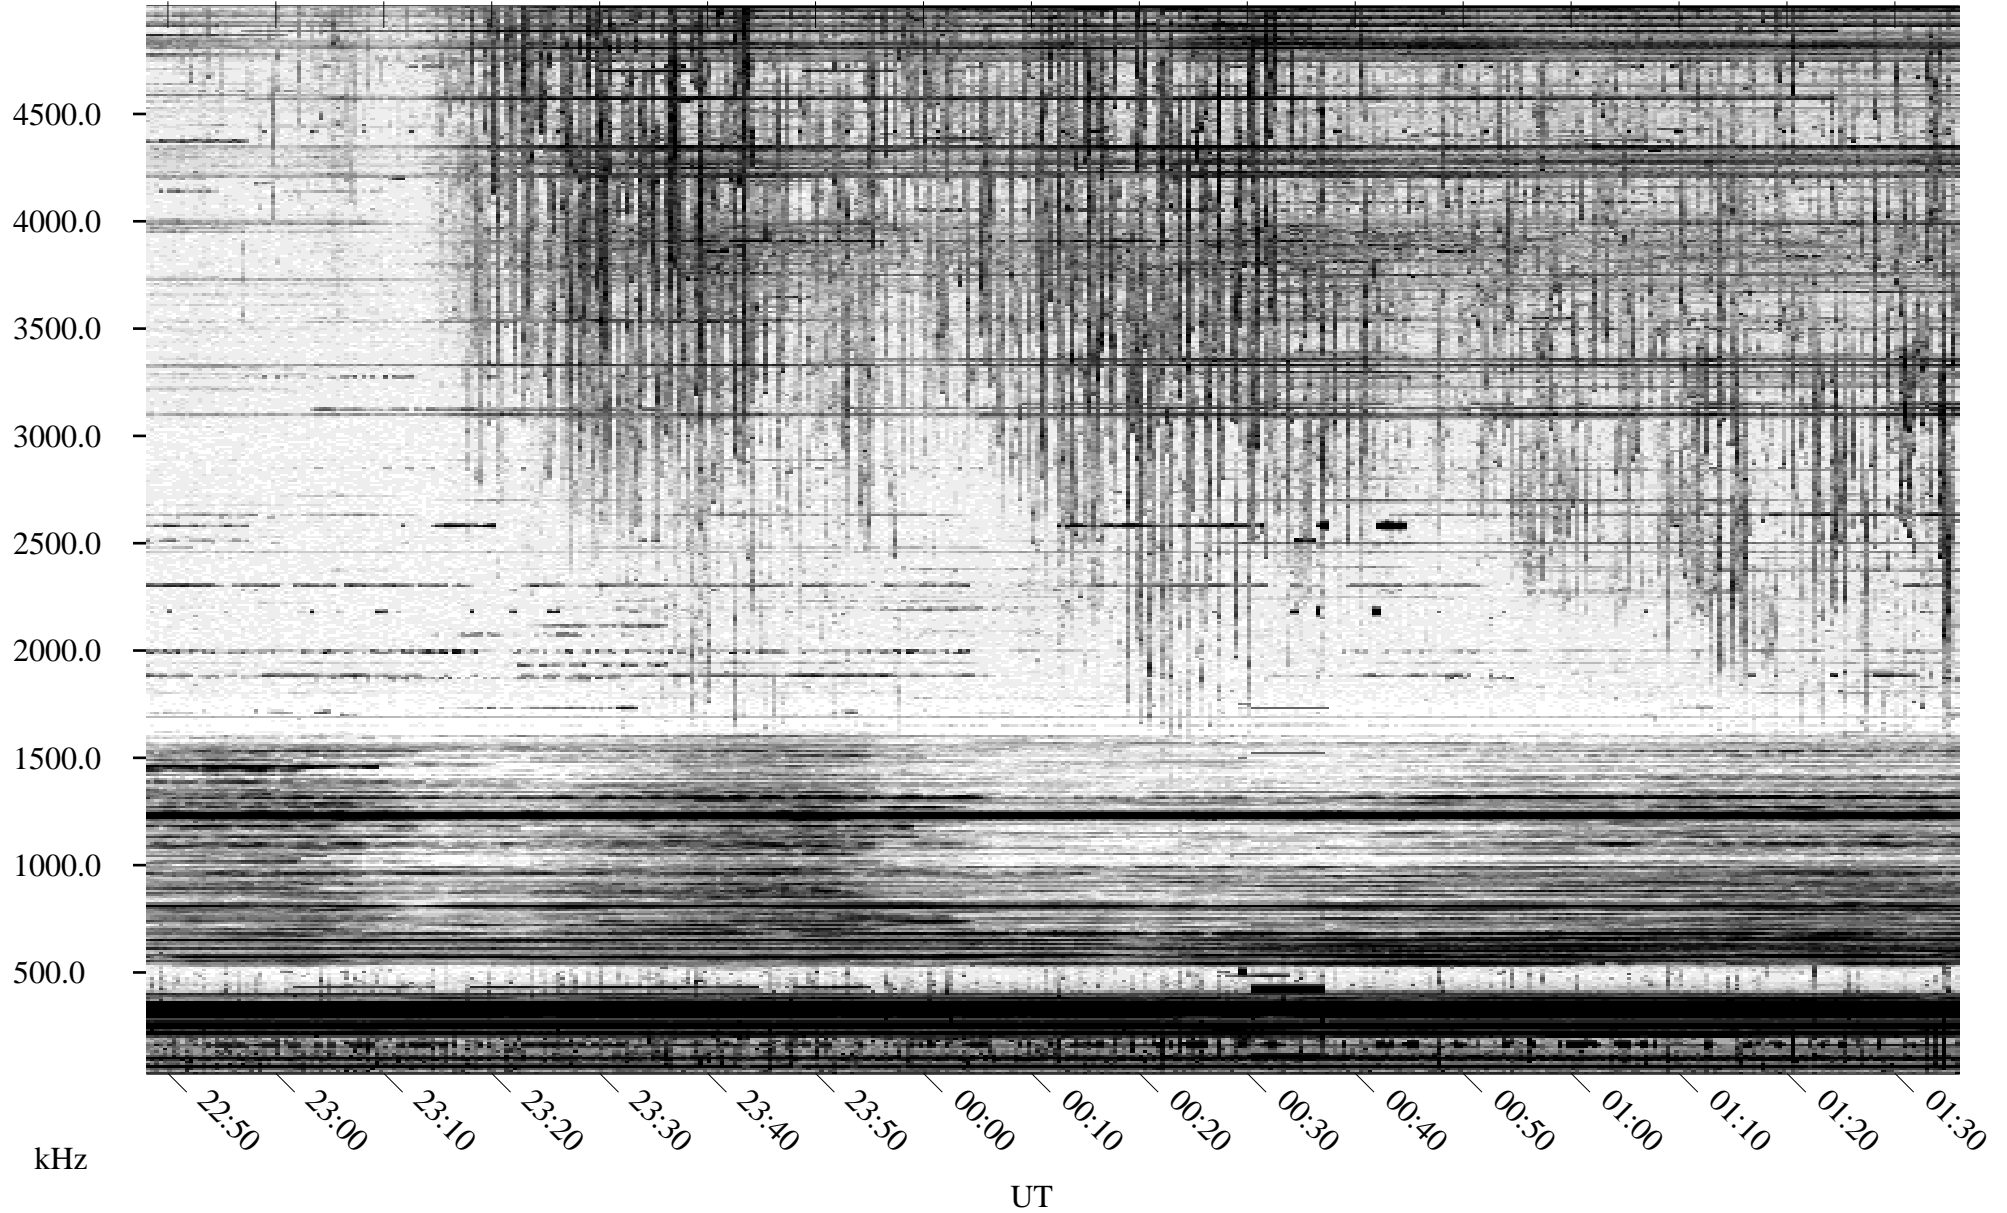

# 10/14/1995 Churchill, Manitoba

Linear Scale    Black = 161    White = 15

ch95287l.r00m max\_12

Page 1

# 10/14/1995 Churchill, Manitoba

Linear Scale    Black = 161    White = 15

ch95287l.r00m max\_12

Page 2

# 10/15/1995 Churchill, Manitoba

Linear Scale    Black = 161    White = 15

ch95287l.r00m max\_12

Page 3

# 10/15/1995 Churchill, Manitoba

Linear Scale    Black = 161    White = 15

ch95287l.r00m max\_12

Page 4