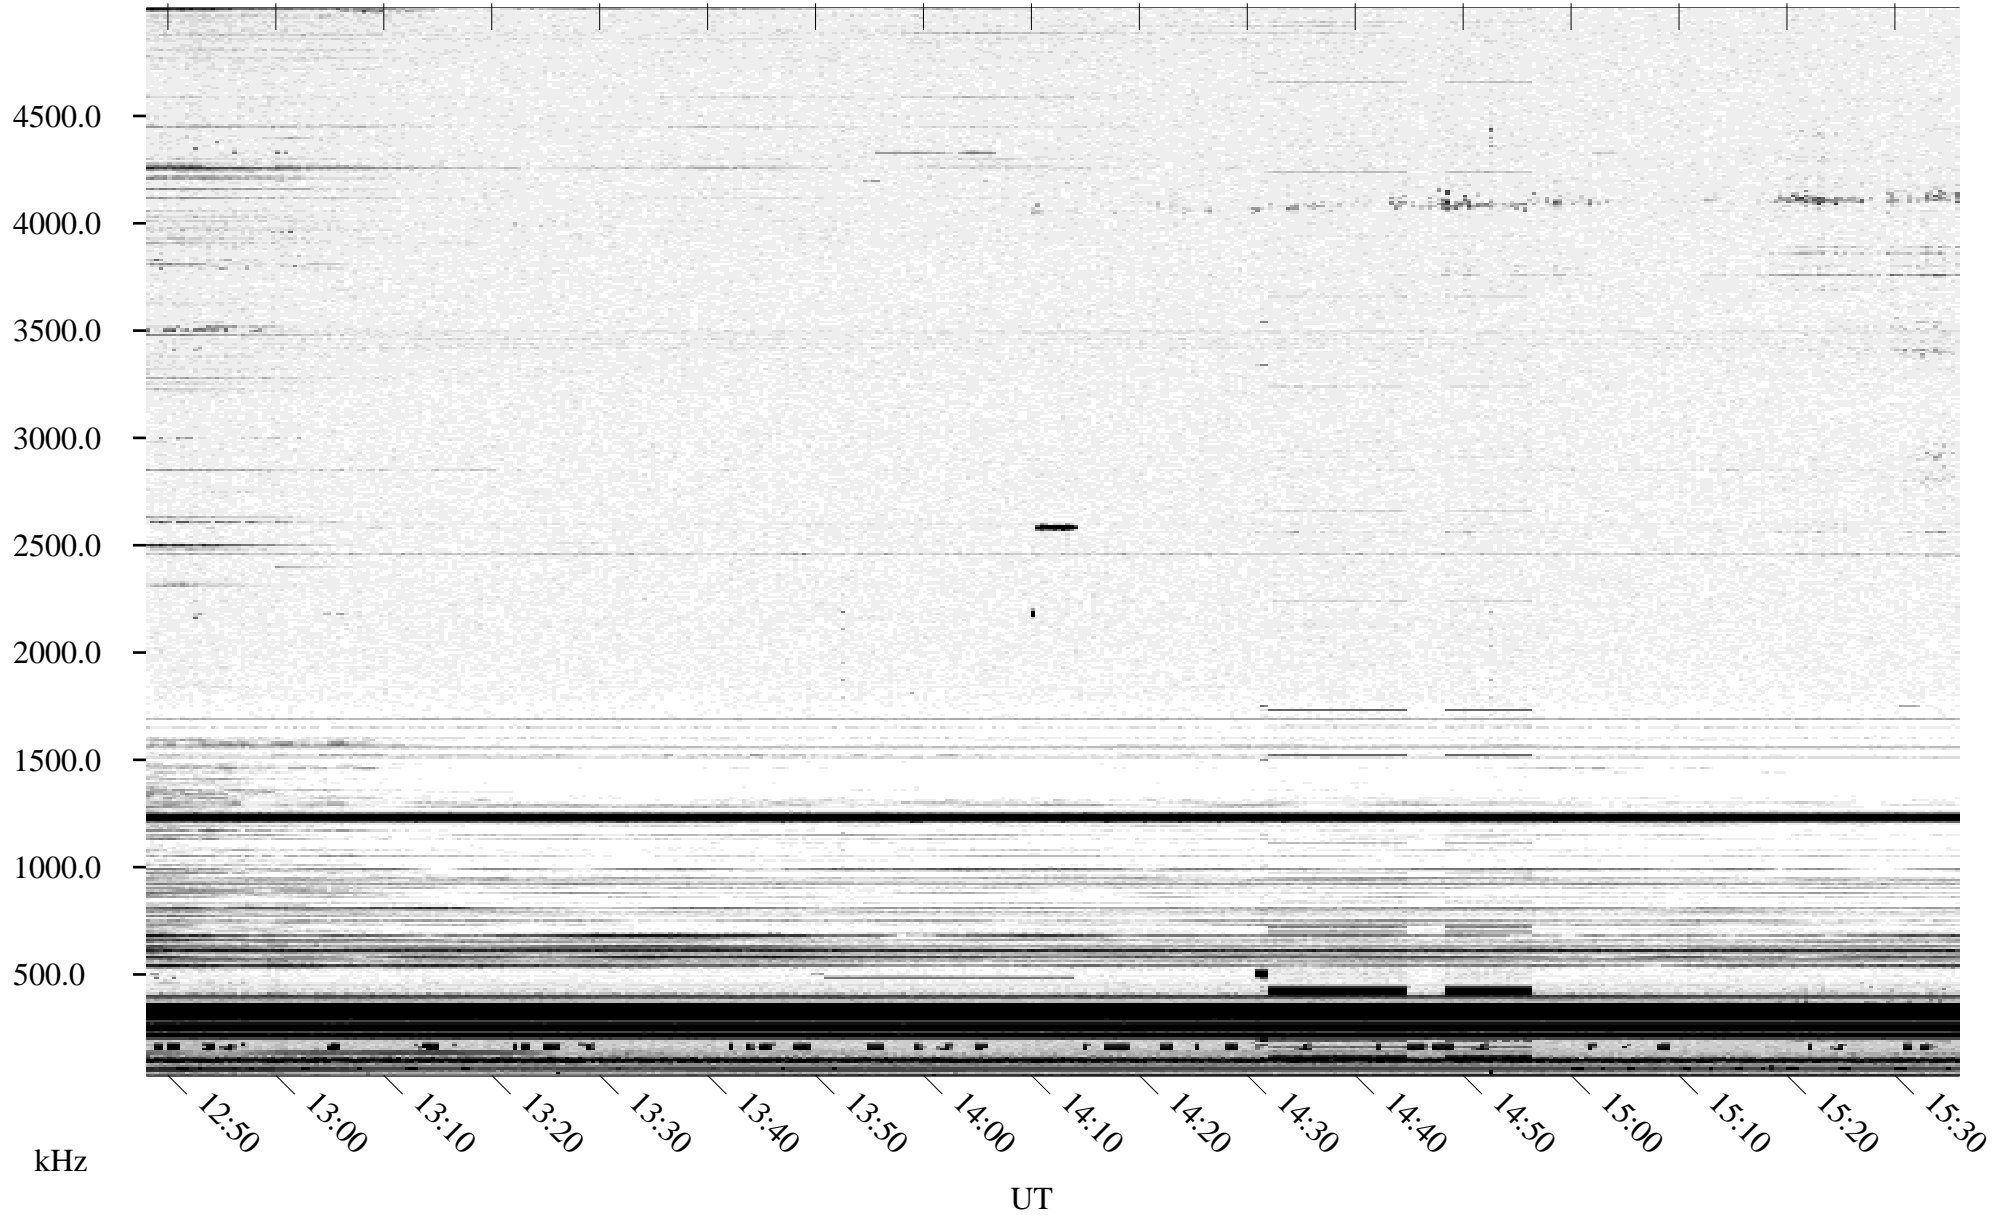

# 10/15/1995 Churchill, Manitoba

Linear Scale    Black = 161    White = 15

ch95287l.r00m max\_12

Page 5

# 10/15/1995 Churchill, Manitoba

Linear Scale    Black = 161    White = 15

ch95287l.r00m max\_12

Page 6

# 10/15/1995 Churchill, Manitoba

Linear Scale Black = 161 White = 15

ch95287l.r00m max\_12

Page 7

# 10/15/1995 Churchill, Manitoba

Linear Scale Black = 161 White = 15

ch95287l.r00m max\_12

Page 8