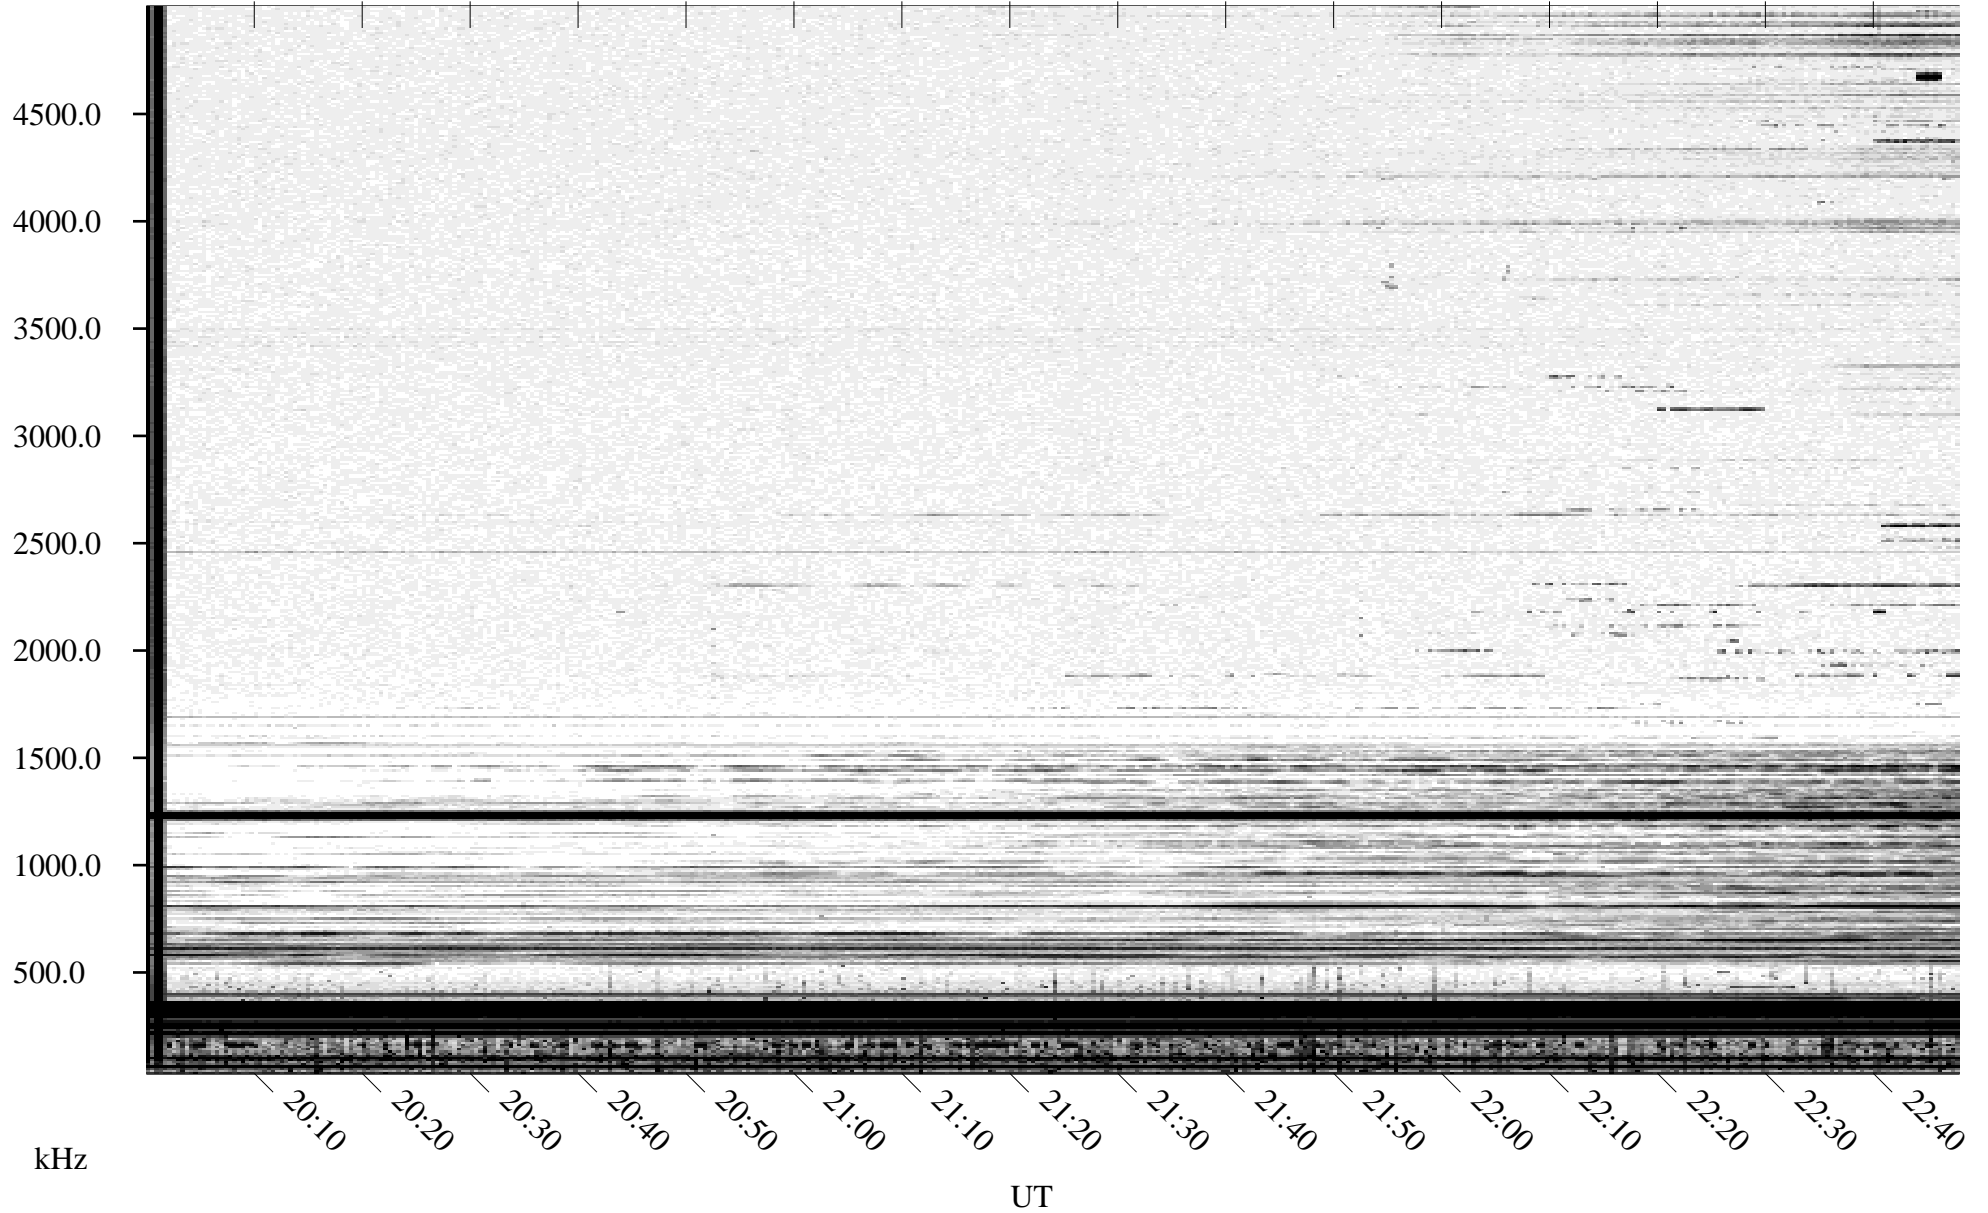

# 10/14/1995 Churchill, Manitoba

Linear Scale    Black = 161    White = 15

ch95287l.r00m max\_12

Page 1

# 10/14/1995 Churchill, Manitoba

Linear Scale    Black = 161    White = 15

ch95287l.r00m max\_12

Page 2

# 10/15/1995 Churchill, Manitoba

Linear Scale    Black = 161    White = 15

ch95287l.r00m max\_12

Page 3

# 10/15/1995 Churchill, Manitoba

Linear Scale    Black = 161    White = 15

ch95287l.r00m max\_12

Page 4