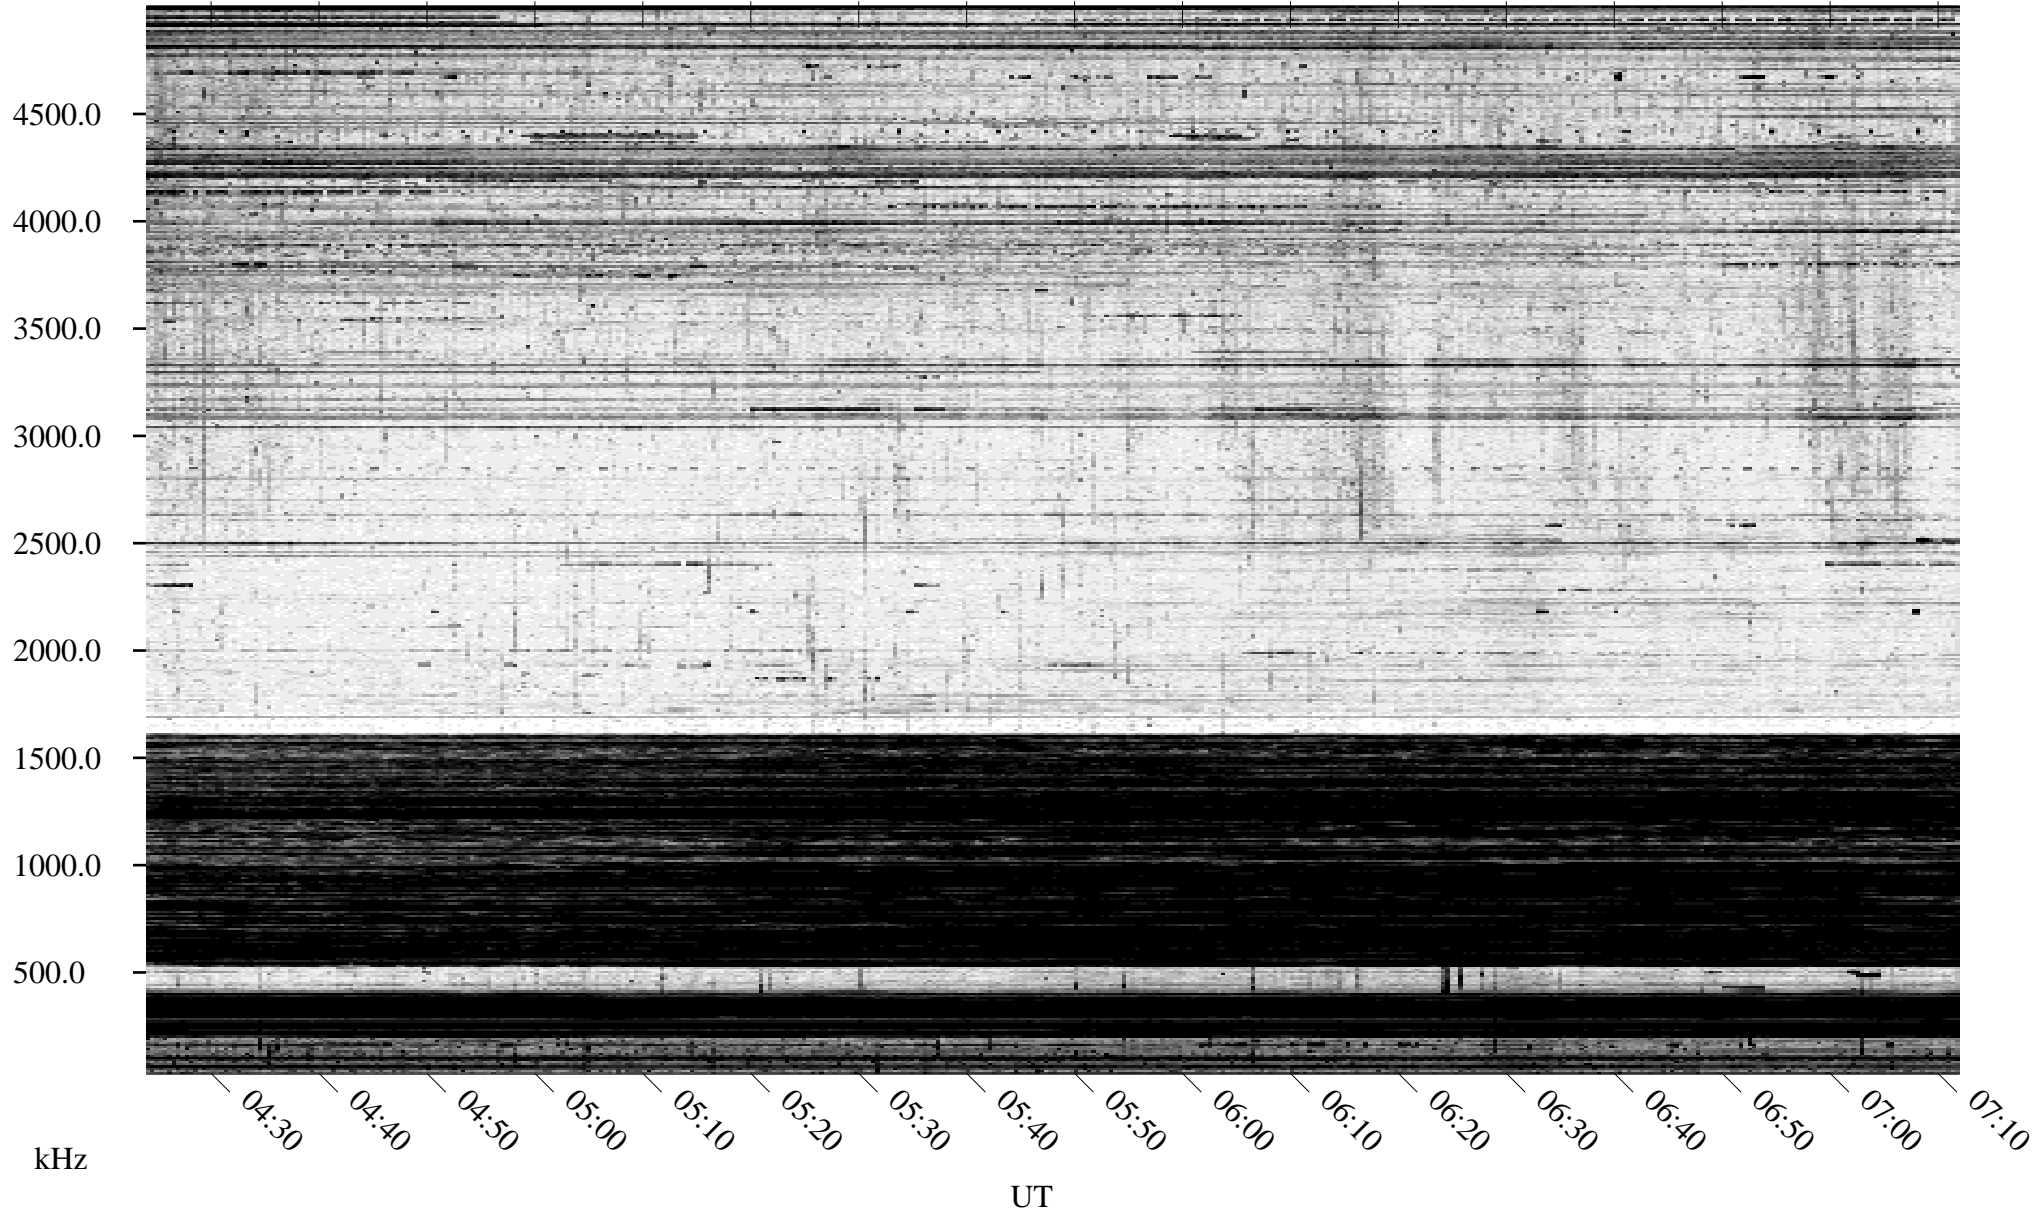

# 10/14/1995 Churchill, Manitoba

Linear Scale    Black = 161    White = 15

ch95287l.r00m max\_12

Page 1

# 10/14/1995 Churchill, Manitoba

Linear Scale    Black = 161    White = 15

ch95287l.r00m max\_12

Page 2

# 10/15/1995 Churchill, Manitoba

Linear Scale    Black = 161    White = 15

ch95287l.r00m max\_12

Page 3

# 10/15/1995 Churchill, Manitoba

Linear Scale    Black = 161    White = 15

ch95287l.r00m max\_12

Page 4