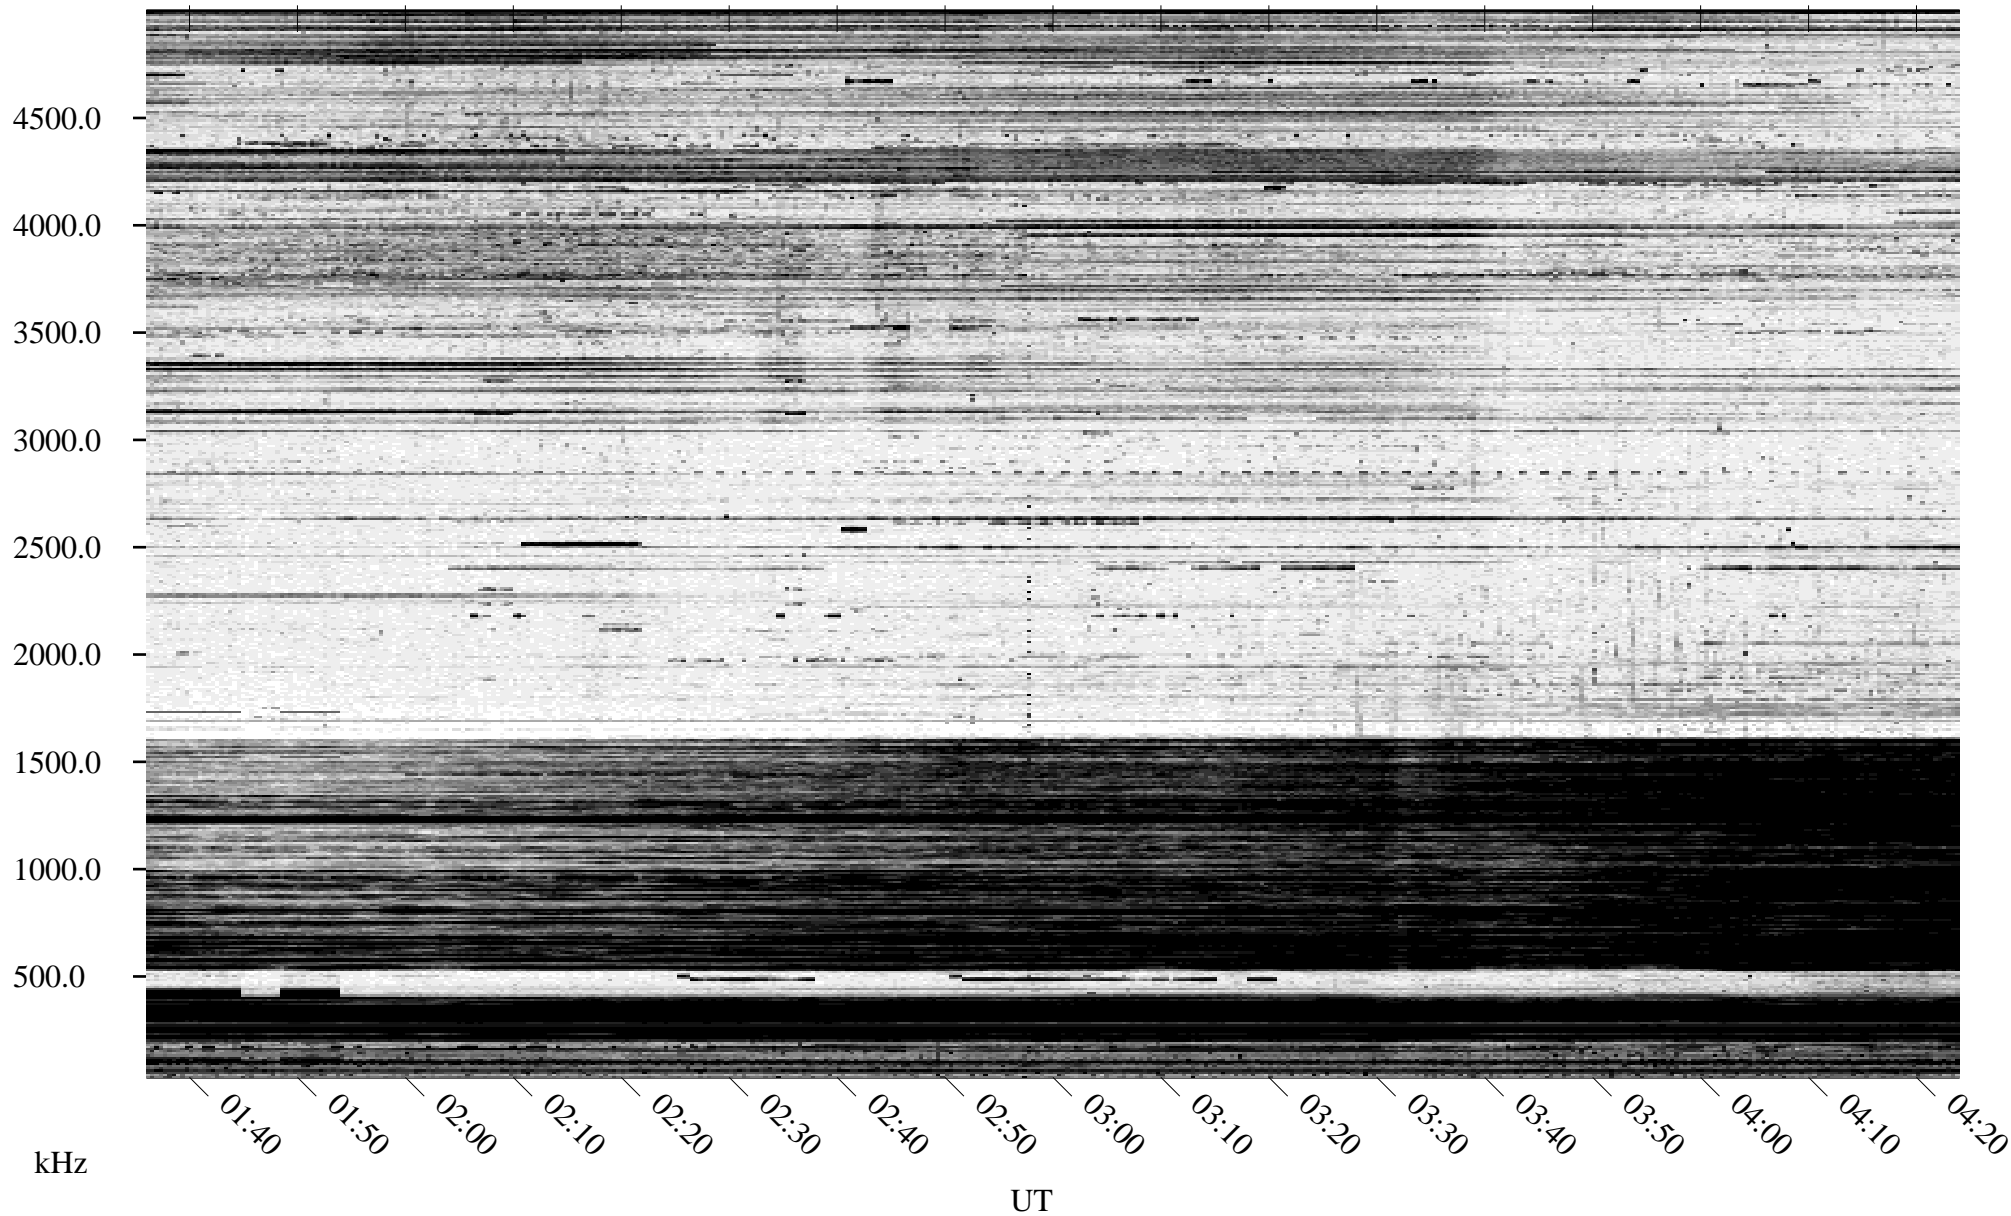

10/15/1995 Churchill, Manitoba

Linear Scale Black = 161 White = 15

ch95288l.r00m max_12

Page 1

10/15/1995 Churchill, Manitoba

Linear Scale Black = 161 White = 15

ch95288l.r00m max_12

Page 2

10/16/1995 Churchill, Manitoba

Linear Scale Black = 161 White = 15

ch95288l.r00m max_12

Page 3

10/16/1995 Churchill, Manitoba

Linear Scale Black = 161 White = 15

ch95288l.r00m max_12

Page 4

10/16/1995 Churchill, Manitoba

Linear Scale Black = 161 White = 15

ch95288l.r00m max_12

Page 5

10/16/1995 Churchill, Manitoba

Linear Scale Black = 161 White = 15

ch95288l.r00m max_12

Page 6

10/16/1995 Churchill, Manitoba

Linear Scale Black = 161 White = 15

ch95288l.r00m max_12

Page 7

10/16/1995 Churchill, Manitoba

Linear Scale Black = 161 White = 15

ch95288l.r00m max_12