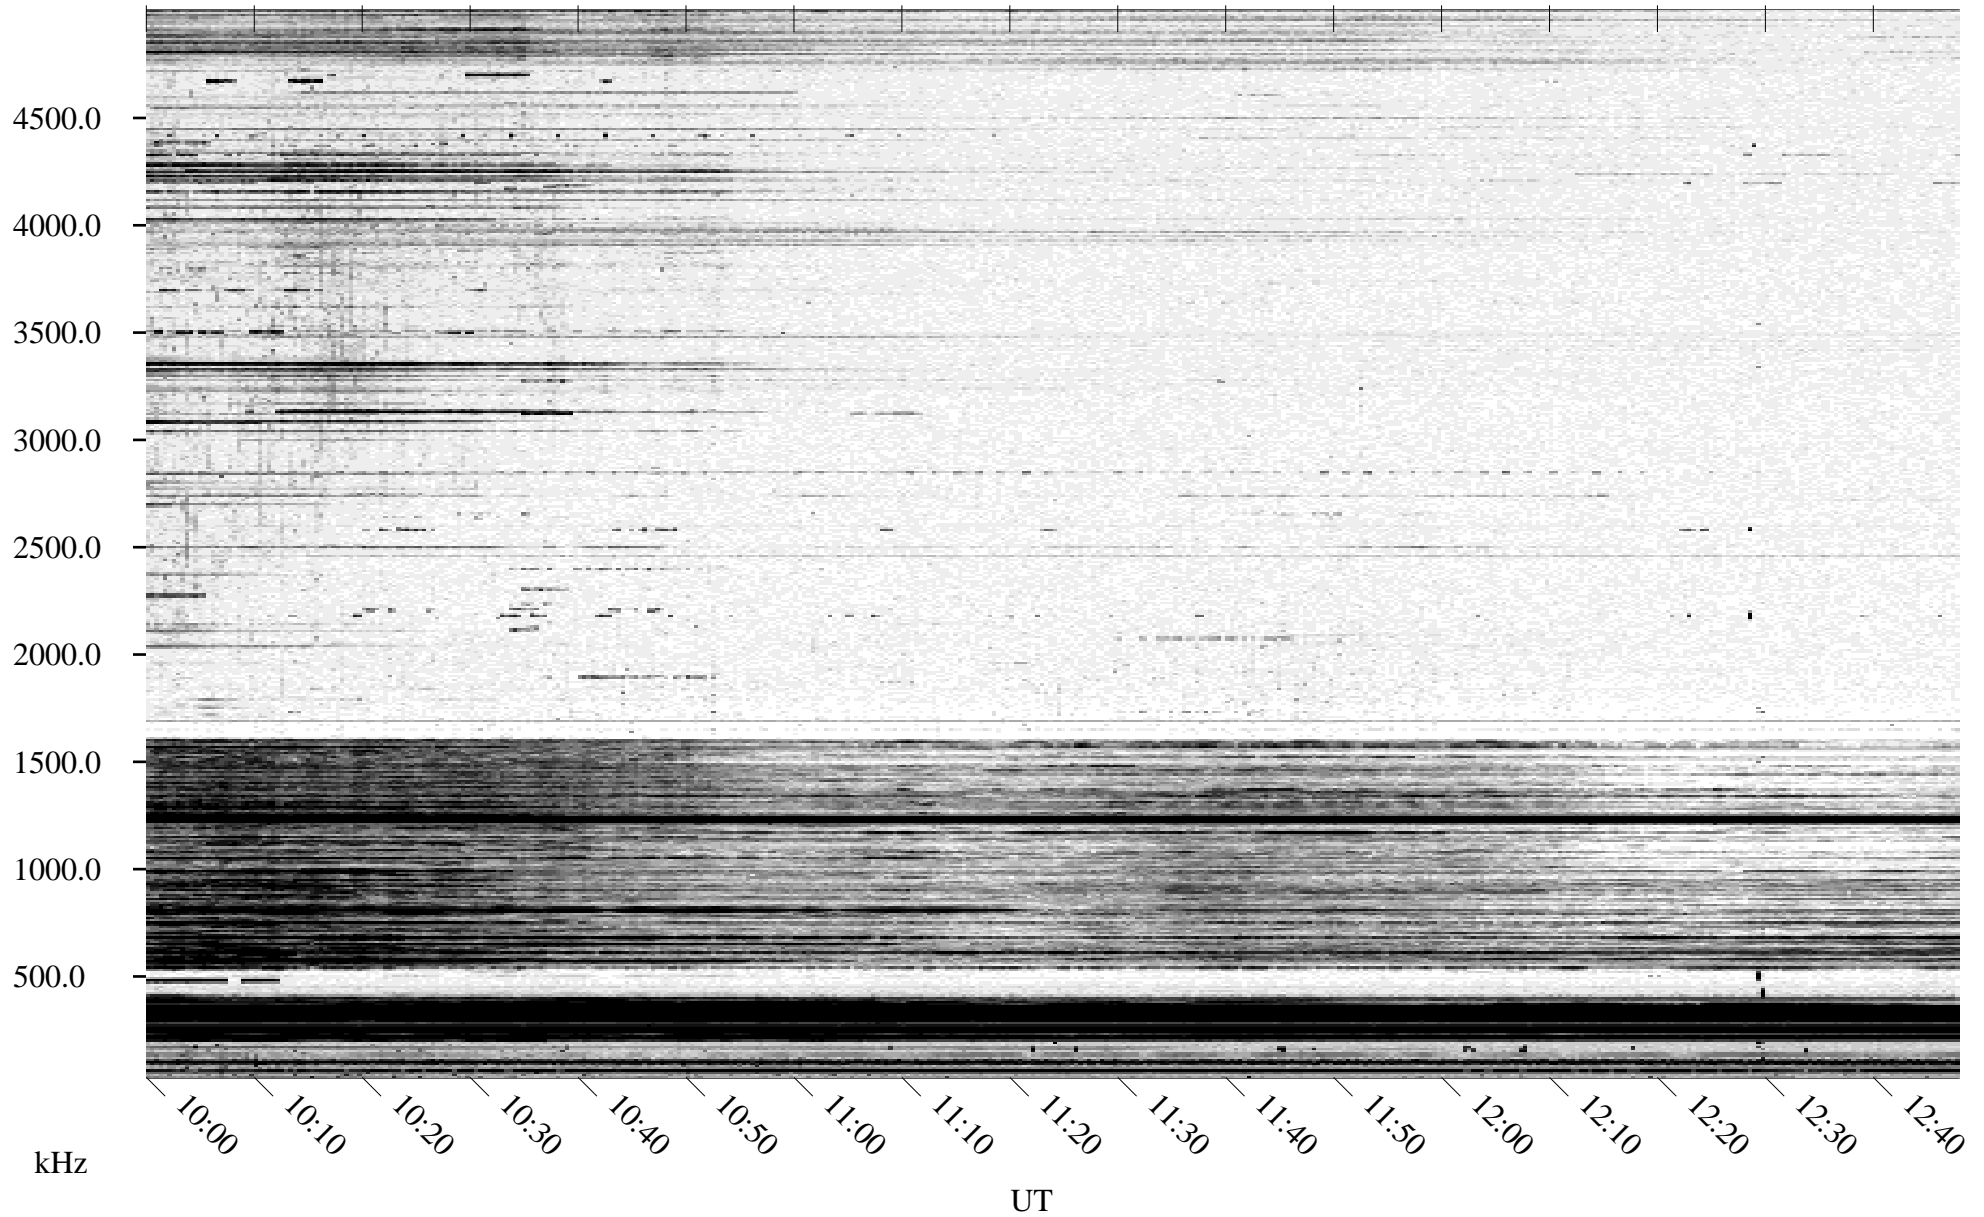

10/15/1995 Churchill, Manitoba

Linear Scale Black = 161 White = 15

ch95288l.r00m max_12

Page 1

10/15/1995 Churchill, Manitoba

Linear Scale Black = 161 White = 15

ch95288l.r00m max_12

Page 2

10/16/1995 Churchill, Manitoba

Linear Scale Black = 161 White = 15

ch95288l.r00m max_12

Page 3

10/16/1995 Churchill, Manitoba

Linear Scale Black = 161 White = 15

ch95288l.r00m max_12

Page 4

10/16/1995 Churchill, Manitoba

Linear Scale Black = 161 White = 15

ch95288l.r00m max_12

Page 5

10/16/1995 Churchill, Manitoba

Linear Scale Black = 161 White = 15

ch95288l.r00m max_12

Page 6

10/16/1995 Churchill, Manitoba

Linear Scale Black = 161 White = 15

ch95288l.r00m max_12

Page 7

10/16/1995 Churchill, Manitoba

Linear Scale Black = 161 White = 15

ch95288l.r00m max_12