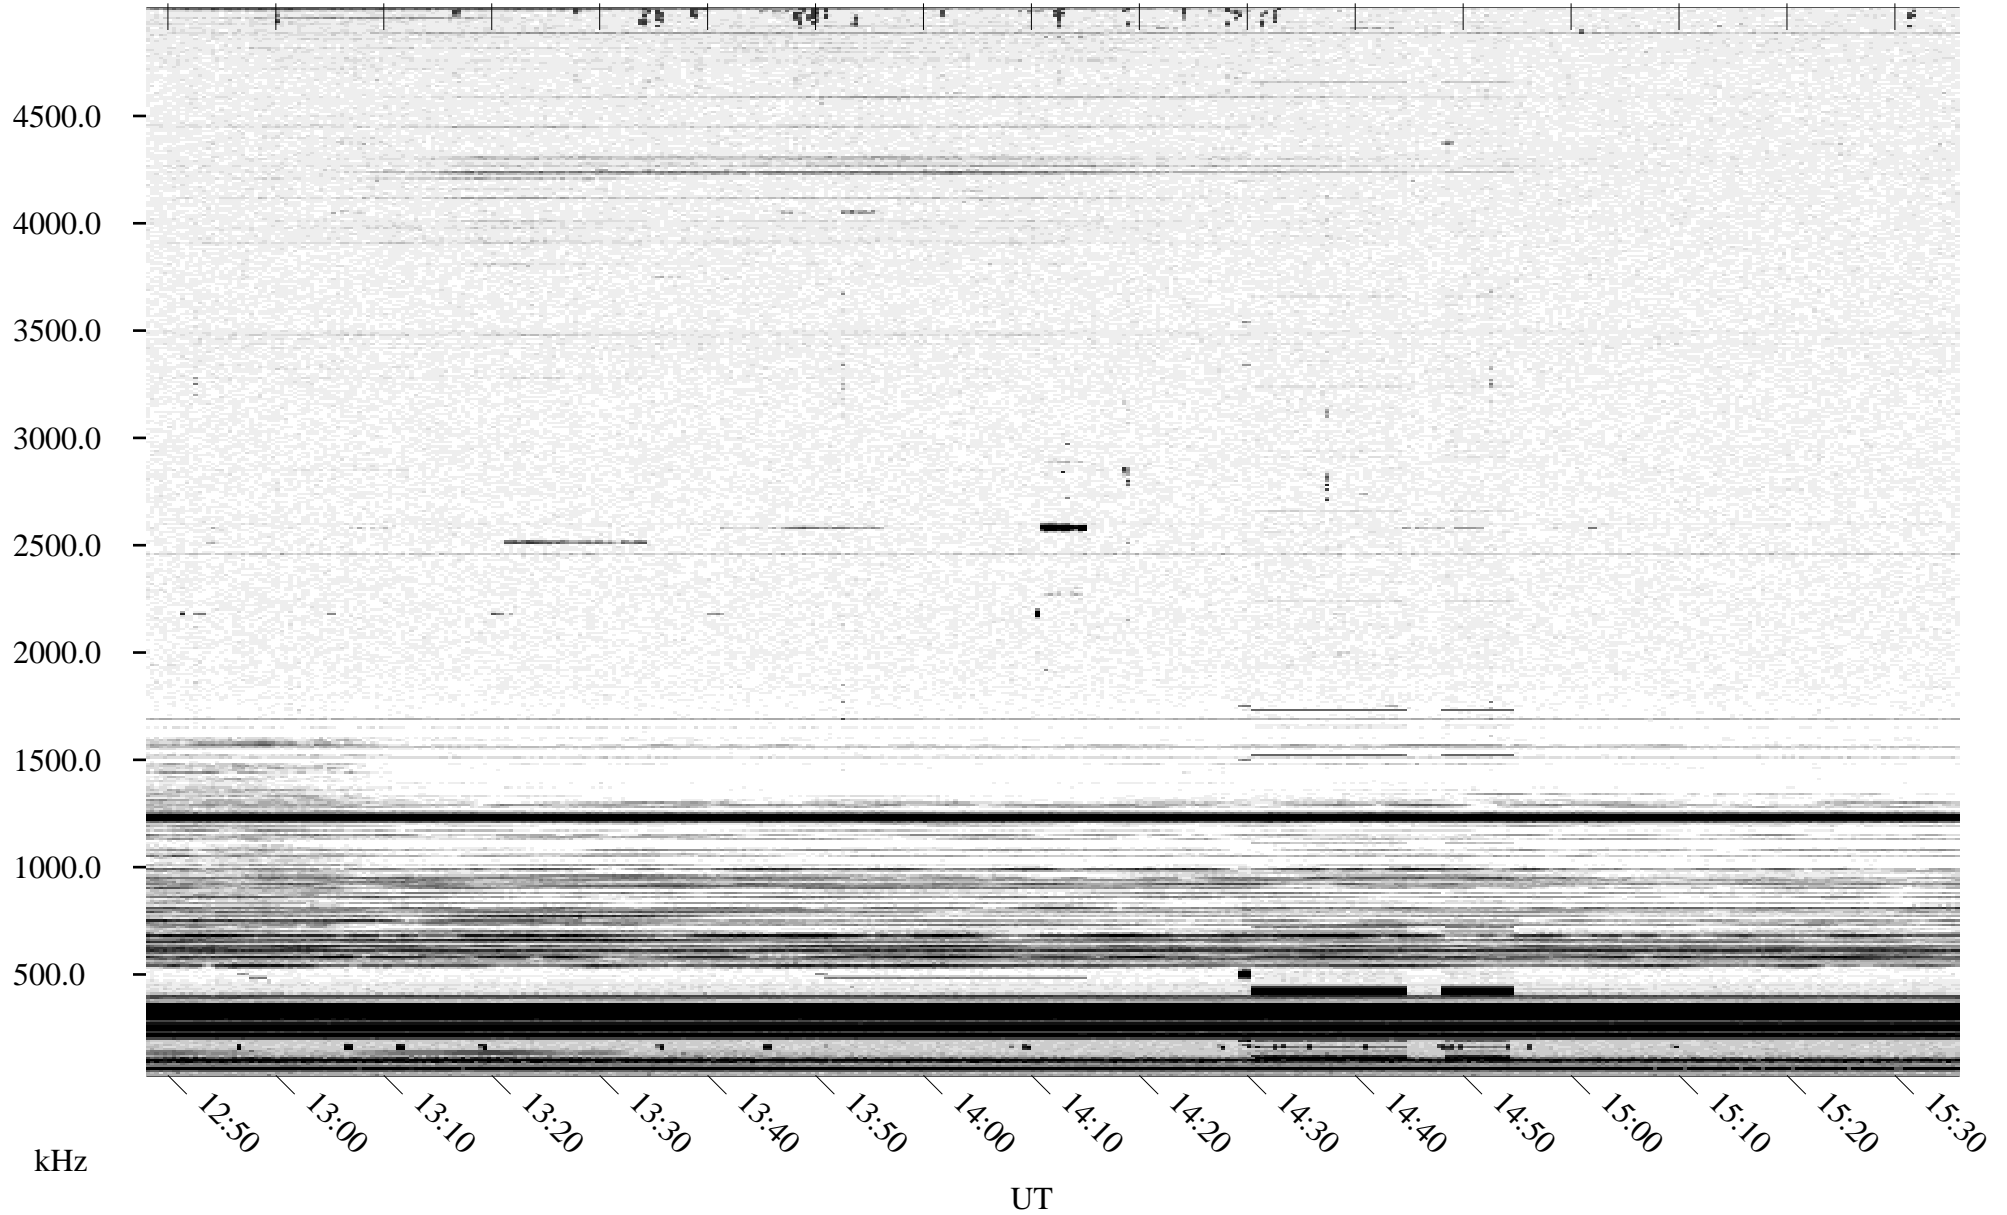

10/15/1995 Churchill, Manitoba

Linear Scale Black = 161 White = 15

ch95288l.r00m max_12

Page 1

10/15/1995 Churchill, Manitoba

Linear Scale Black = 161 White = 15

ch95288l.r00m max_12

Page 2

10/16/1995 Churchill, Manitoba

Linear Scale Black = 161 White = 15

ch95288l.r00m max_12

Page 3

10/16/1995 Churchill, Manitoba

Linear Scale Black = 161 White = 15

ch95288l.r00m max_12

Page 4

10/16/1995 Churchill, Manitoba

Linear Scale Black = 161 White = 15

ch95288l.r00m max_12

Page 5

10/16/1995 Churchill, Manitoba

Linear Scale Black = 161 White = 15

ch95288l.r00m max_12

Page 6

10/16/1995 Churchill, Manitoba

Linear Scale Black = 161 White = 15

ch95288l.r00m max_12

Page 7

10/16/1995 Churchill, Manitoba

Linear Scale Black = 161 White = 15

ch95288l.r00m max_12