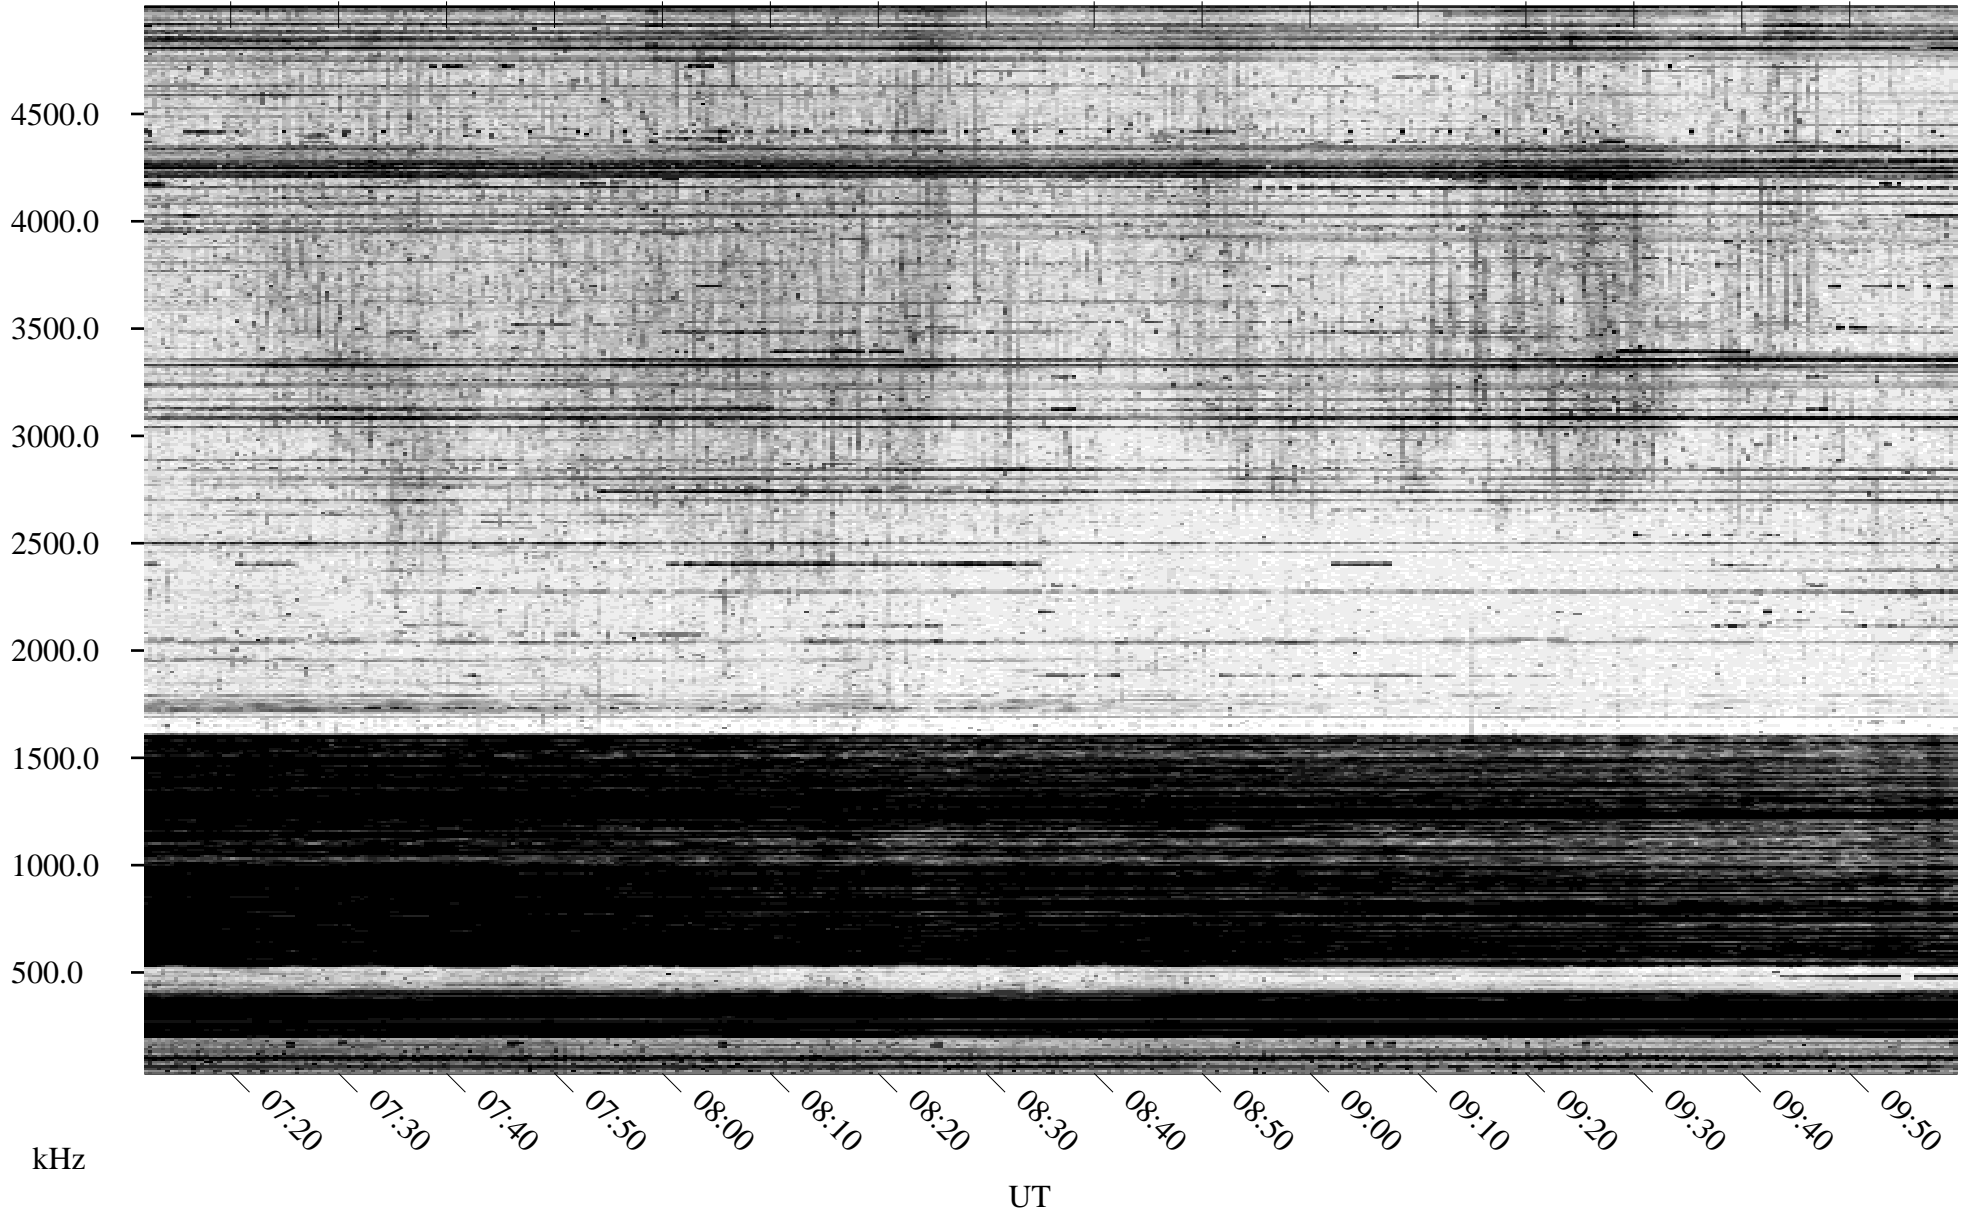

10/15/1995 Churchill, Manitoba

Linear Scale Black = 161 White = 15

ch95288l.r00m max_12

Page 1

10/15/1995 Churchill, Manitoba

Linear Scale Black = 161 White = 15

ch95288l.r00m max_12

Page 2

10/16/1995 Churchill, Manitoba

Linear Scale Black = 161 White = 15

ch95288l.r00m max_12

Page 3

10/16/1995 Churchill, Manitoba

Linear Scale Black = 161 White = 15

ch95288l.r00m max_12

Page 4

10/16/1995 Churchill, Manitoba

Linear Scale Black = 161 White = 15

ch95288l.r00m max_12

Page 5

10/16/1995 Churchill, Manitoba

Linear Scale Black = 161 White = 15

ch95288l.r00m max_12

Page 6

10/16/1995 Churchill, Manitoba

Linear Scale Black = 161 White = 15

ch95288l.r00m max_12

Page 7

10/16/1995 Churchill, Manitoba

Linear Scale Black = 161 White = 15

ch95288l.r00m max_12