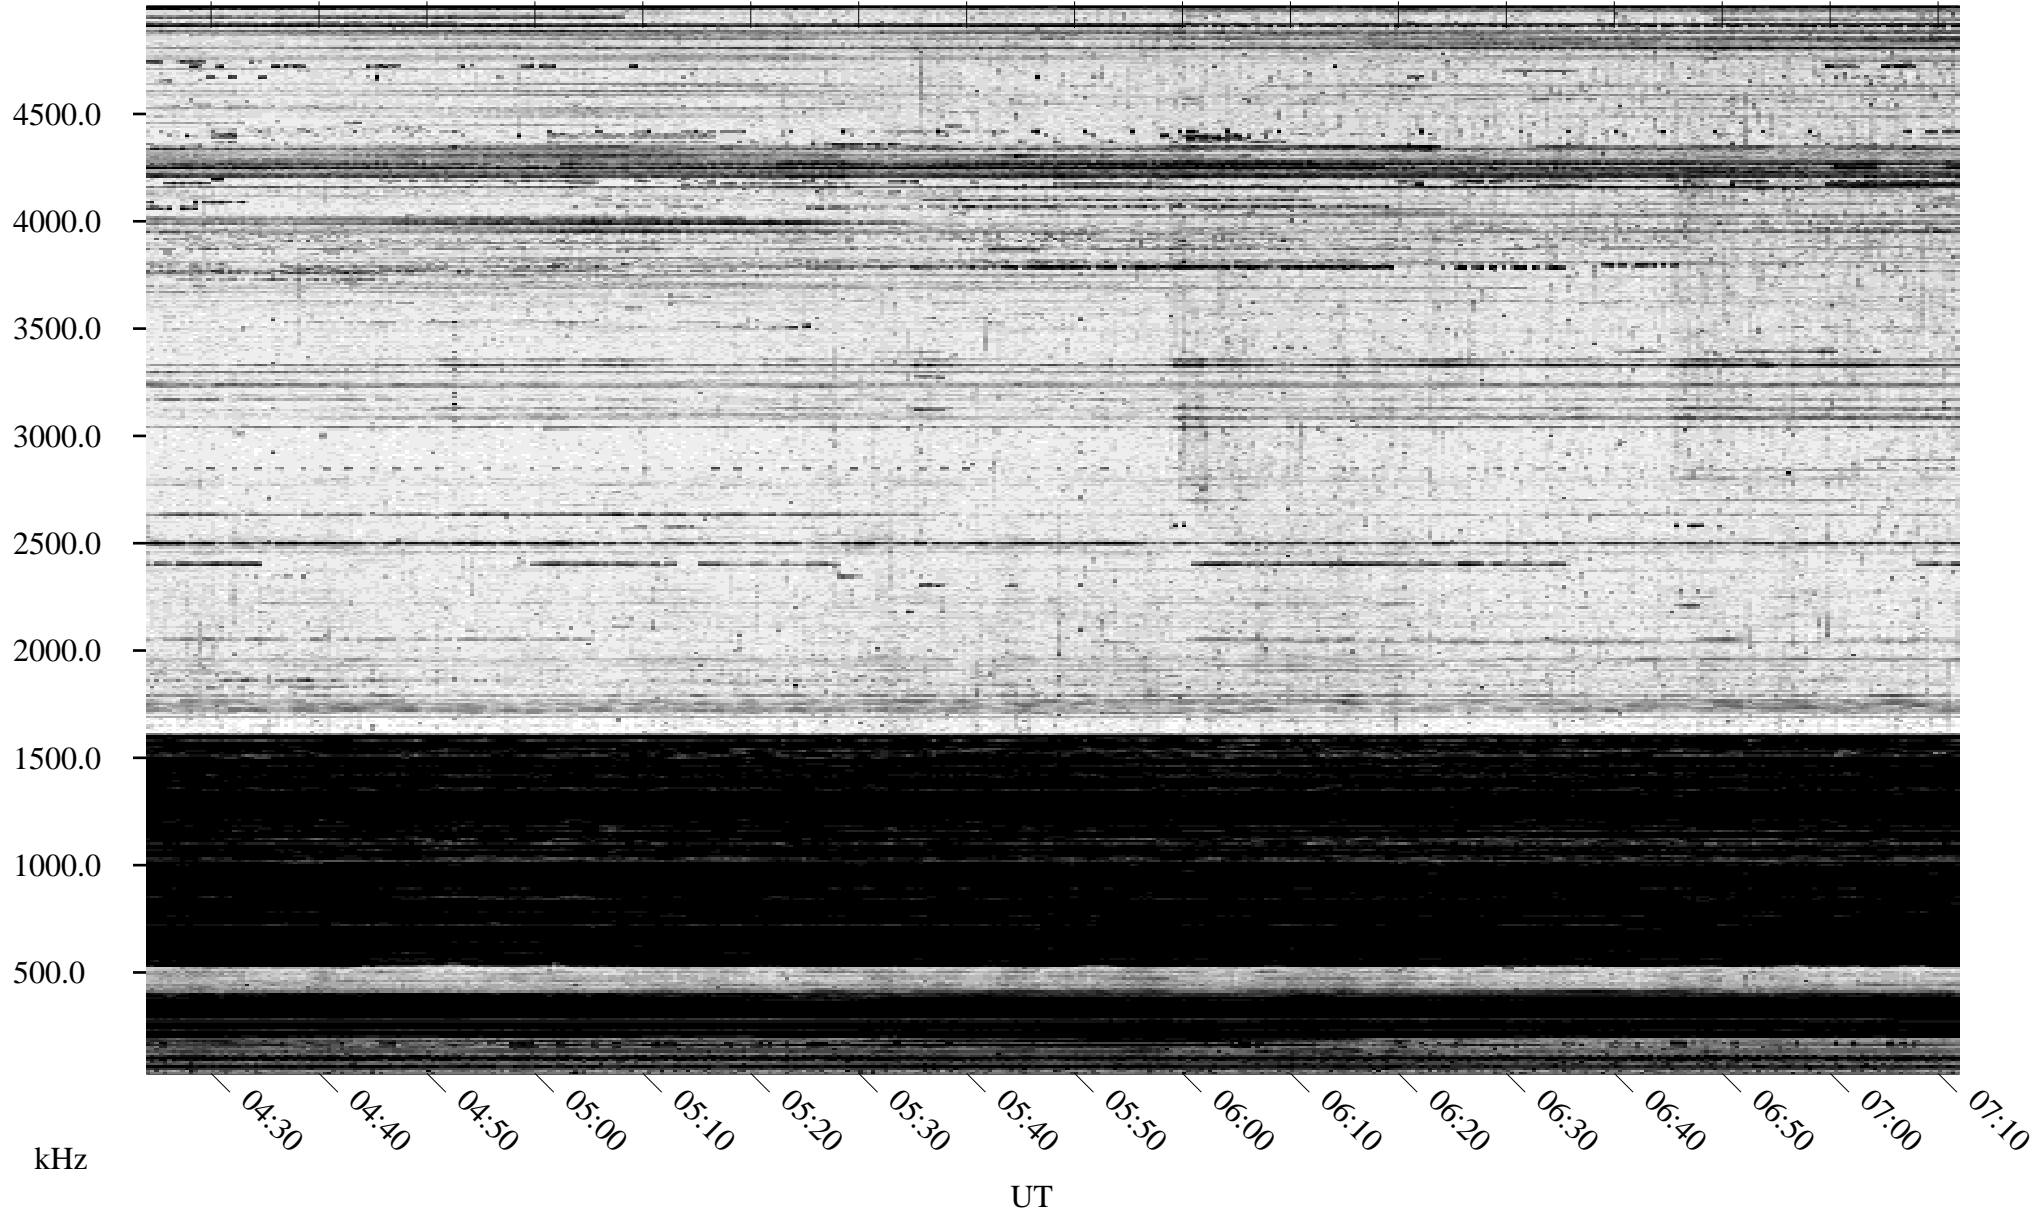

10/15/1995 Churchill, Manitoba

Linear Scale Black = 161 White = 15

ch95288l.r00m max_12

Page 1

10/15/1995 Churchill, Manitoba

Linear Scale Black = 161 White = 15

ch95288l.r00m max_12

Page 2

10/16/1995 Churchill, Manitoba

Linear Scale Black = 161 White = 15

ch95288l.r00m max_12

Page 3

10/16/1995 Churchill, Manitoba

Linear Scale Black = 161 White = 15

ch95288l.r00m max_12

Page 4

10/16/1995 Churchill, Manitoba

Linear Scale Black = 161 White = 15

ch95288l.r00m max_12

Page 5

10/16/1995 Churchill, Manitoba

Linear Scale Black = 161 White = 15

ch95288l.r00m max_12

Page 6

10/16/1995 Churchill, Manitoba

Linear Scale Black = 161 White = 15

ch95288l.r00m max_12

Page 7

10/16/1995 Churchill, Manitoba

Linear Scale Black = 161 White = 15

ch95288l.r00m max_12