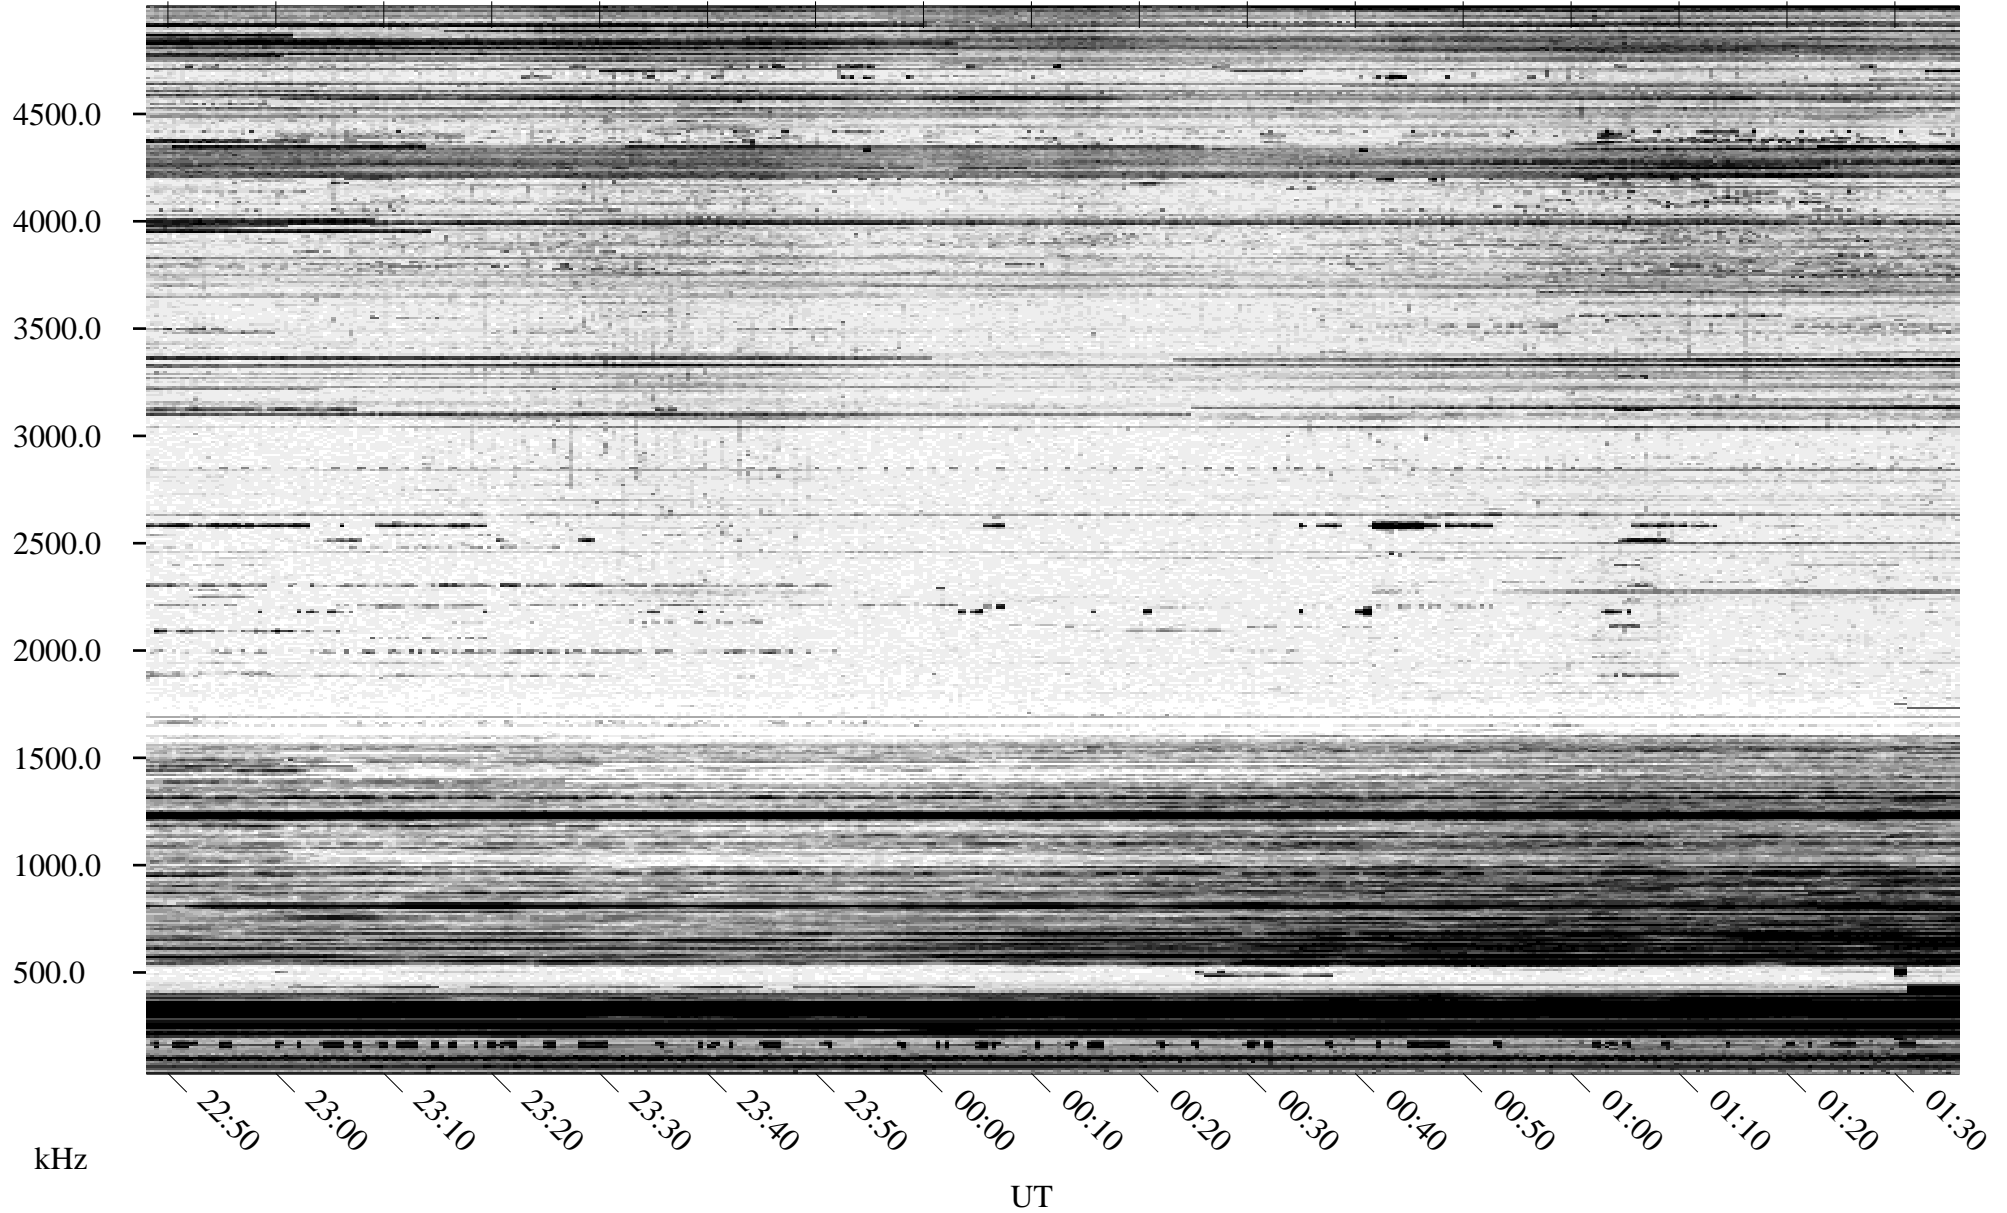

10/15/1995 Churchill, Manitoba

Linear Scale Black = 161 White = 15

ch95288l.r00m max_12

Page 1

10/15/1995 Churchill, Manitoba

Linear Scale Black = 161 White = 15

ch95288l.r00m max_12

Page 2

10/16/1995 Churchill, Manitoba

Linear Scale Black = 161 White = 15

ch95288l.r00m max_12

Page 3

10/16/1995 Churchill, Manitoba

Linear Scale Black = 161 White = 15

ch95288l.r00m max_12

Page 4

10/16/1995 Churchill, Manitoba

Linear Scale Black = 161 White = 15

ch95288l.r00m max_12

Page 5

10/16/1995 Churchill, Manitoba

Linear Scale Black = 161 White = 15

ch95288l.r00m max_12

Page 6

10/16/1995 Churchill, Manitoba

Linear Scale Black = 161 White = 15

ch95288l.r00m max_12

Page 7

10/16/1995 Churchill, Manitoba

Linear Scale Black = 161 White = 15

ch95288l.r00m max_12