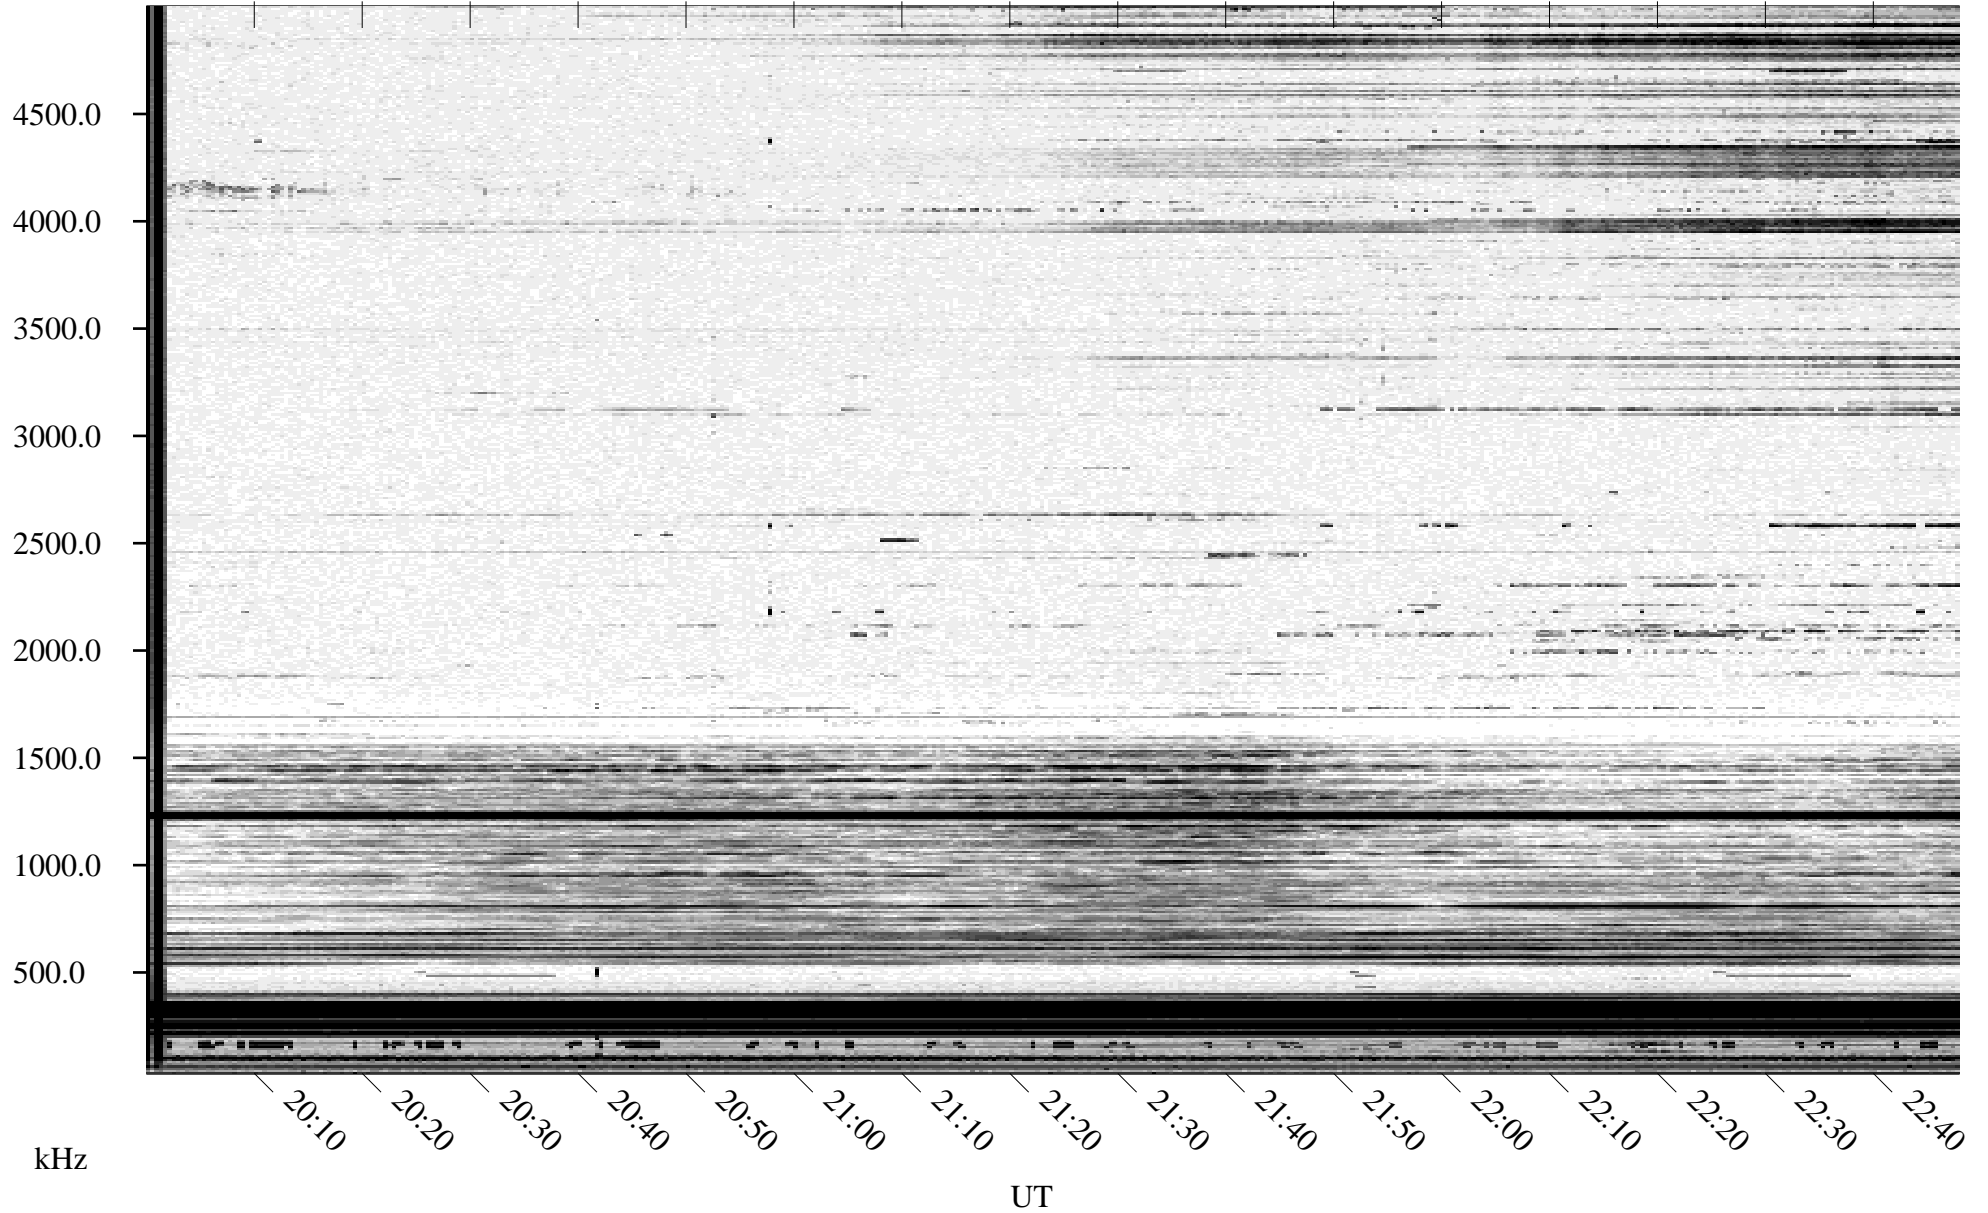

10/15/1995 Churchill, Manitoba

Linear Scale Black = 161 White = 15

ch95288l.r00m max_12

Page 1

10/15/1995 Churchill, Manitoba

Linear Scale Black = 161 White = 15

ch95288l.r00m max_12

Page 2

10/16/1995 Churchill, Manitoba

Linear Scale Black = 161 White = 15

ch95288l.r00m max_12

Page 3

10/16/1995 Churchill, Manitoba

Linear Scale Black = 161 White = 15

ch95288l.r00m max_12

Page 4

10/16/1995 Churchill, Manitoba

Linear Scale Black = 161 White = 15

ch95288l.r00m max_12

Page 5

10/16/1995 Churchill, Manitoba

Linear Scale Black = 161 White = 15

ch95288l.r00m max_12

Page 6

10/16/1995 Churchill, Manitoba

Linear Scale Black = 161 White = 15

ch95288l.r00m max_12

Page 7

10/16/1995 Churchill, Manitoba

Linear Scale Black = 161 White = 15

ch95288l.r00m max_12