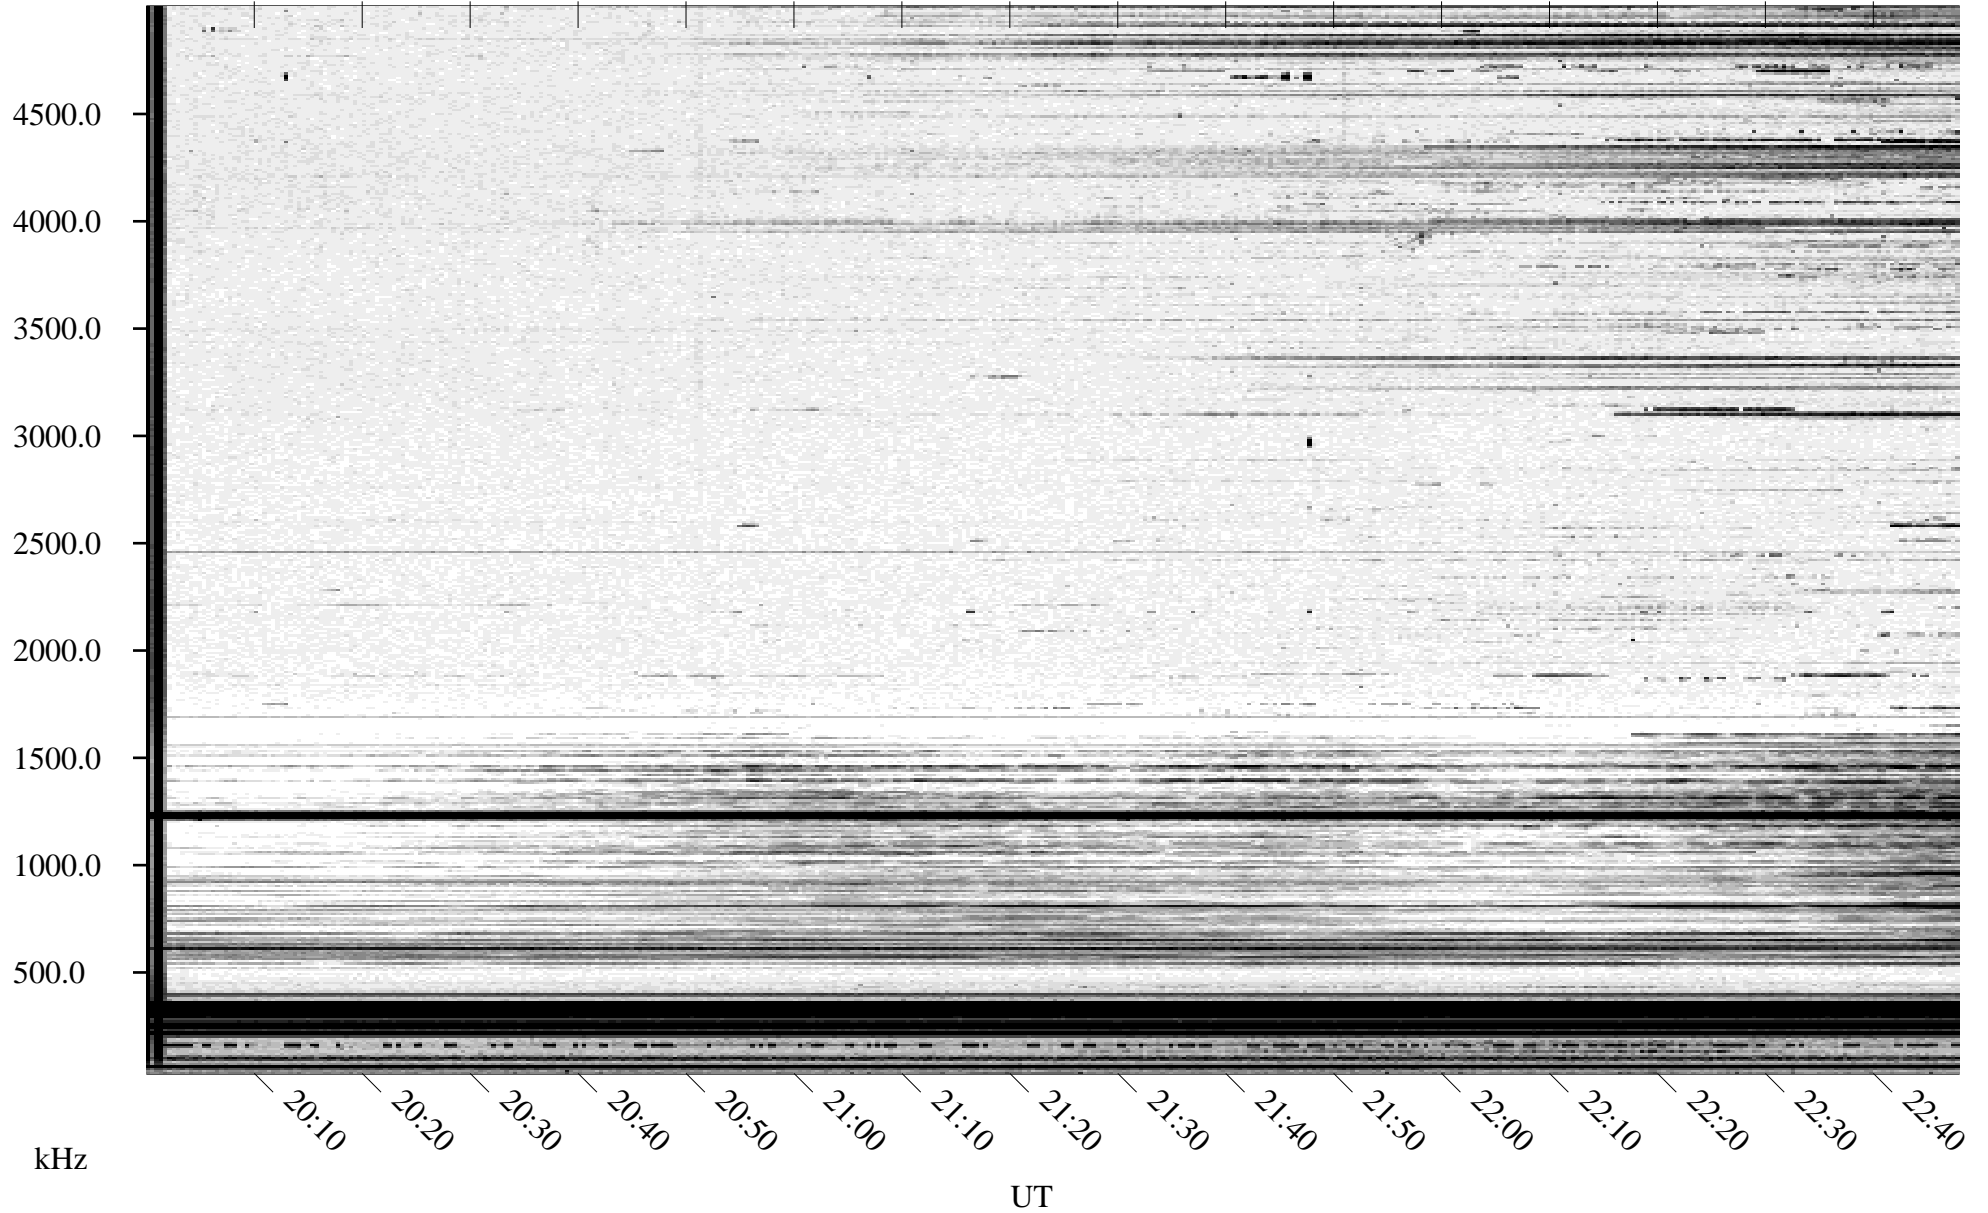

10/17/1995 Churchill, Manitoba

Linear Scale Black = 161 White = 15

ch95290l.r00m max_12

Page 1

10/17/1995 Churchill, Manitoba

Linear Scale Black = 161 White = 15

ch95290l.r00m max_12

Page 2

10/18/1995 Churchill, Manitoba

Linear Scale Black = 161 White = 15

ch95290l.r00m max_12

Page 3

10/18/1995 Churchill, Manitoba

Linear Scale Black = 161 White = 15

ch95290l.r00m max_12

Page 4

10/18/1995 Churchill, Manitoba

Linear Scale Black = 161 White = 15

ch95290l.r00m max_12

Page 5

10/18/1995 Churchill, Manitoba

Linear Scale Black = 161 White = 15

ch95290l.r00m max_12

Page 6

10/18/1995 Churchill, Manitoba

Linear Scale Black = 161 White = 15

ch95290l.r00m max_12

Page 7

10/18/1995 Churchill, Manitoba

Linear Scale Black = 161 White = 15

ch95290l.r00m max_12

Page 8