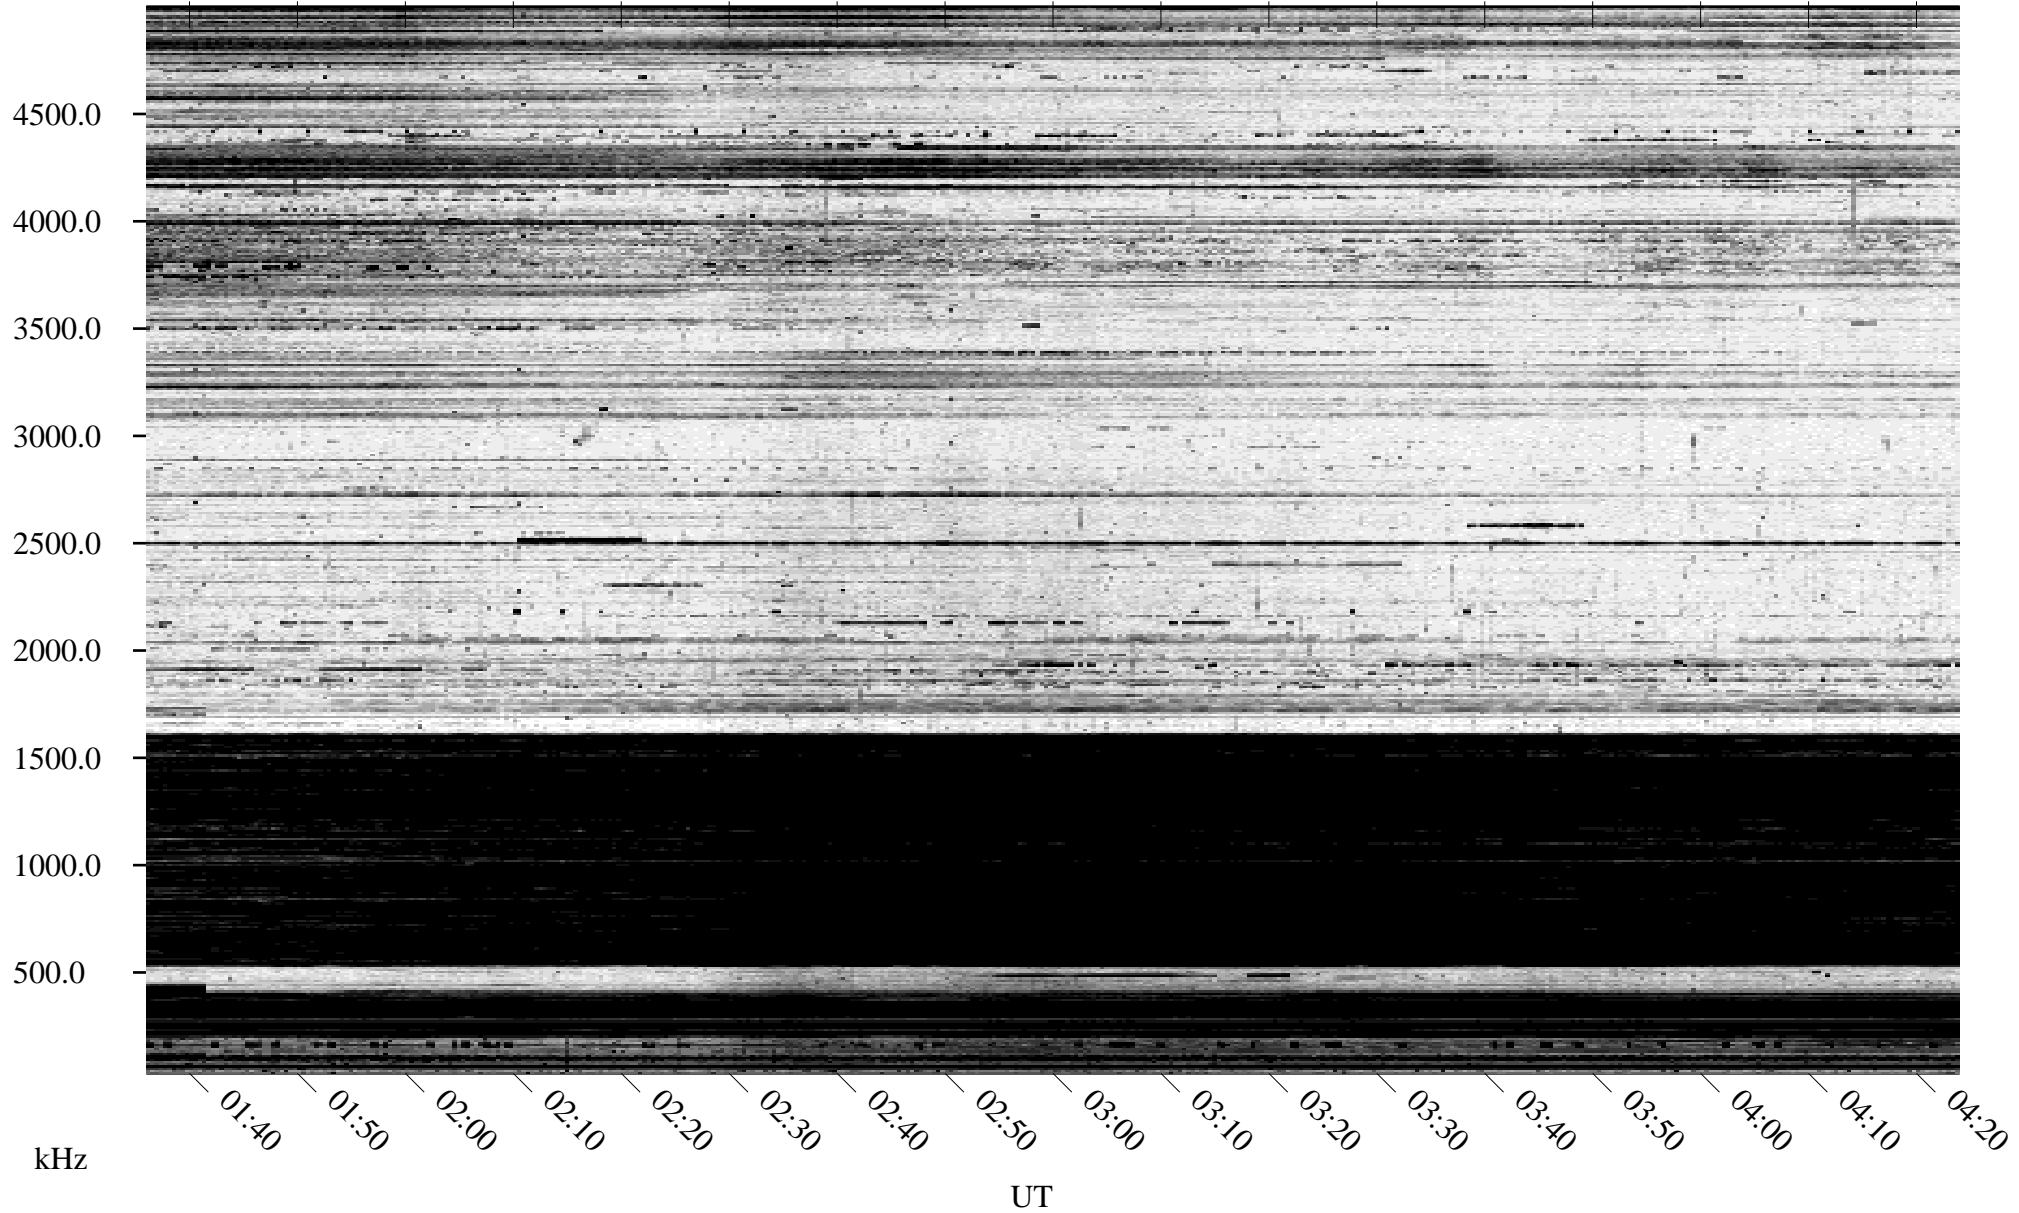

10/17/1995 Churchill, Manitoba

Linear Scale Black = 161 White = 15

ch95290l.r00m max_12

Page 1

10/17/1995 Churchill, Manitoba

Linear Scale Black = 161 White = 15

ch95290l.r00m max_12

Page 2

10/18/1995 Churchill, Manitoba

Linear Scale Black = 161 White = 15

ch95290l.r00m max_12

Page 3

10/18/1995 Churchill, Manitoba

Linear Scale Black = 161 White = 15

ch95290l.r00m max_12

Page 4

10/18/1995 Churchill, Manitoba

Linear Scale Black = 161 White = 15

ch95290l.r00m max_12

Page 5

10/18/1995 Churchill, Manitoba

Linear Scale Black = 161 White = 15

ch95290l.r00m max_12

Page 6

10/18/1995 Churchill, Manitoba

Linear Scale Black = 161 White = 15

ch95290l.r00m max_12

Page 7

10/18/1995 Churchill, Manitoba

Linear Scale Black = 161 White = 15

ch95290l.r00m max_12

Page 8