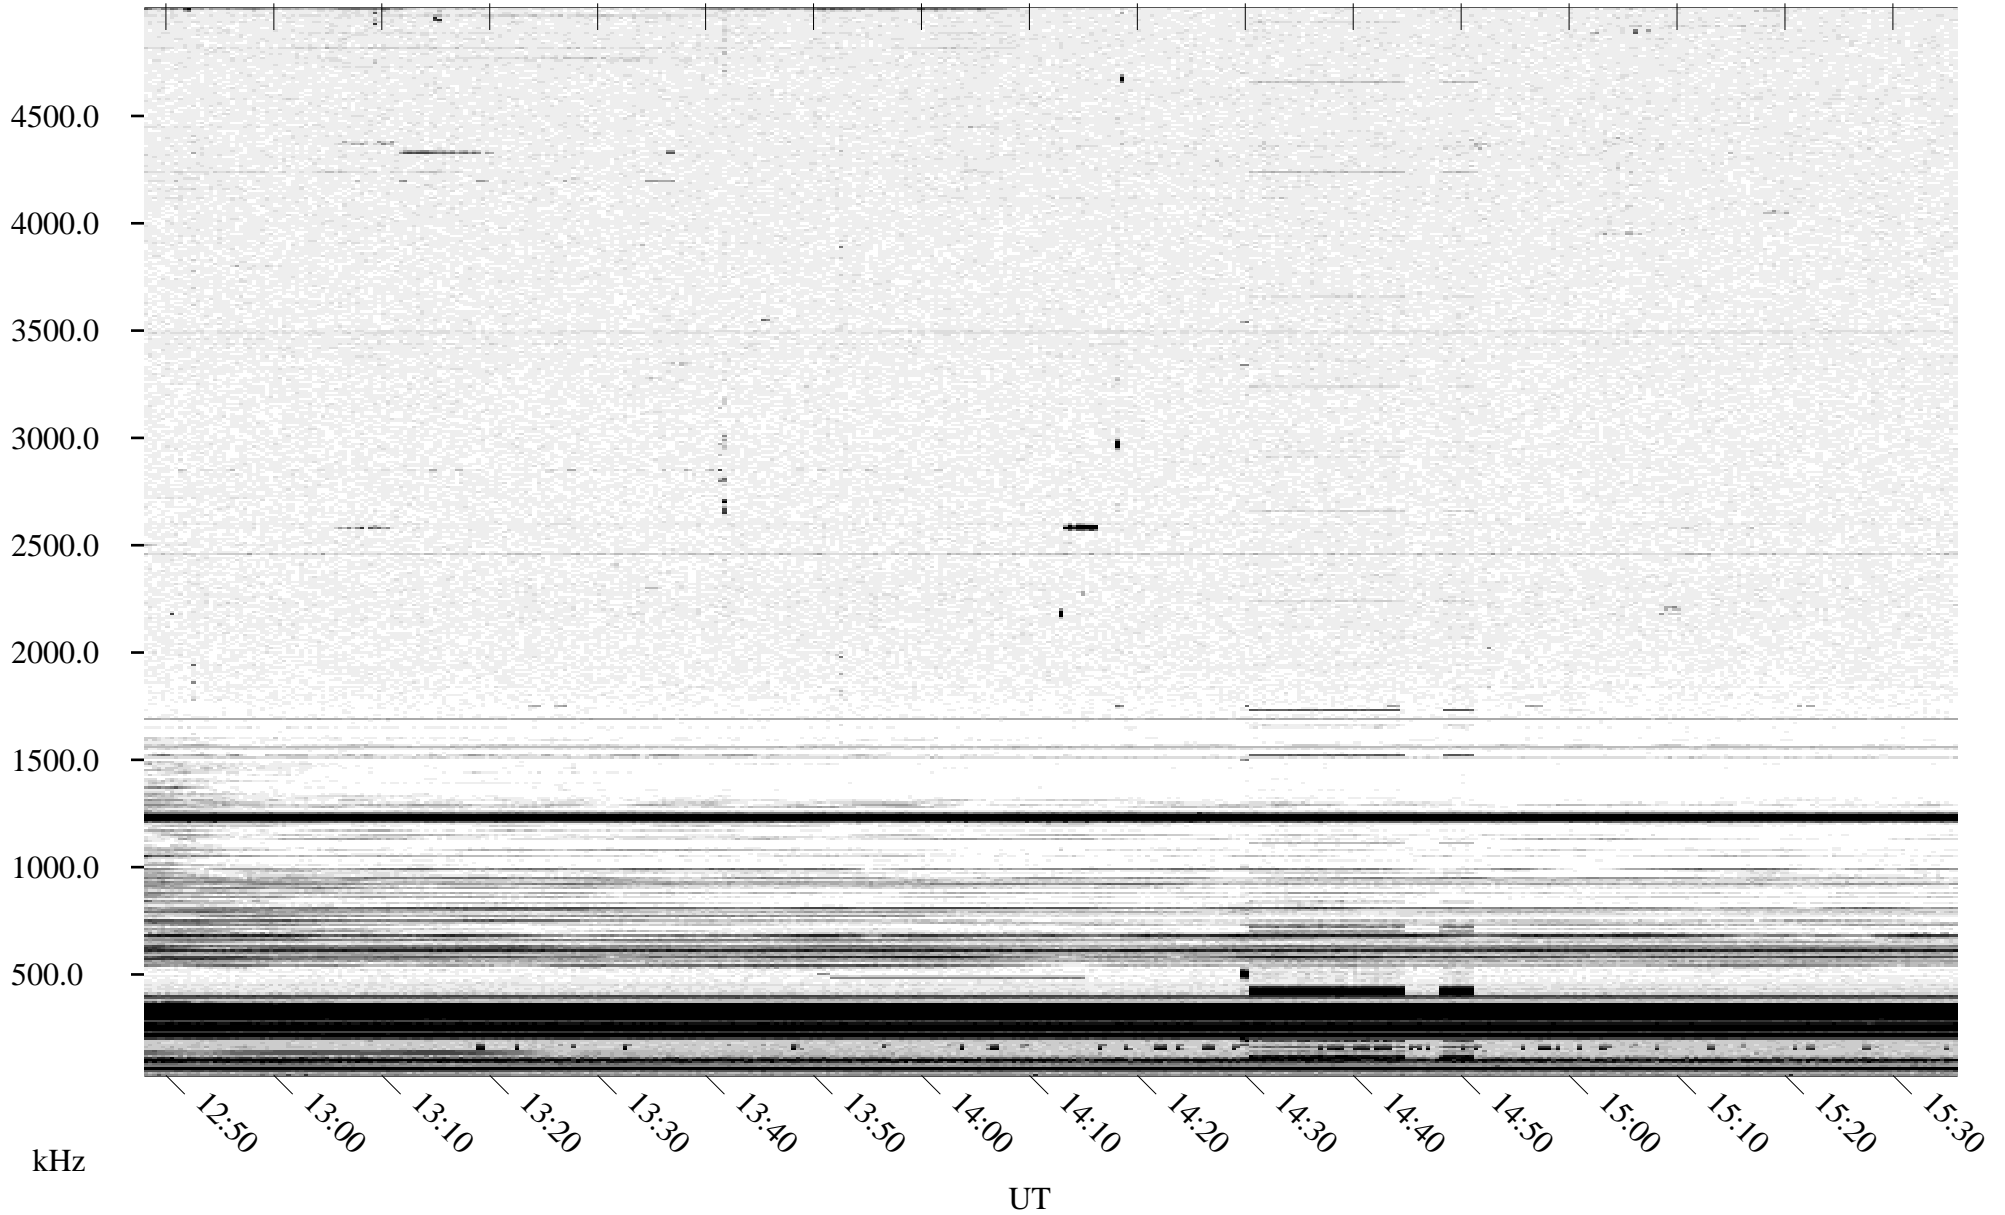

10/17/1995 Churchill, Manitoba

Linear Scale Black = 161 White = 15

ch95290l.r00m max_12

Page 1

10/17/1995 Churchill, Manitoba

Linear Scale Black = 161 White = 15

ch95290l.r00m max_12

Page 2

10/18/1995 Churchill, Manitoba

Linear Scale Black = 161 White = 15

ch95290l.r00m max_12

Page 3

10/18/1995 Churchill, Manitoba

Linear Scale Black = 161 White = 15

ch95290l.r00m max_12

Page 4

10/18/1995 Churchill, Manitoba

Linear Scale Black = 161 White = 15

ch95290l.r00m max_12

Page 5

10/18/1995 Churchill, Manitoba

Linear Scale Black = 161 White = 15

ch95290l.r00m max_12

Page 6

10/18/1995 Churchill, Manitoba

Linear Scale Black = 161 White = 15

ch95290l.r00m max_12

Page 7

10/18/1995 Churchill, Manitoba

Linear Scale Black = 161 White = 15

ch95290l.r00m max_12

Page 8