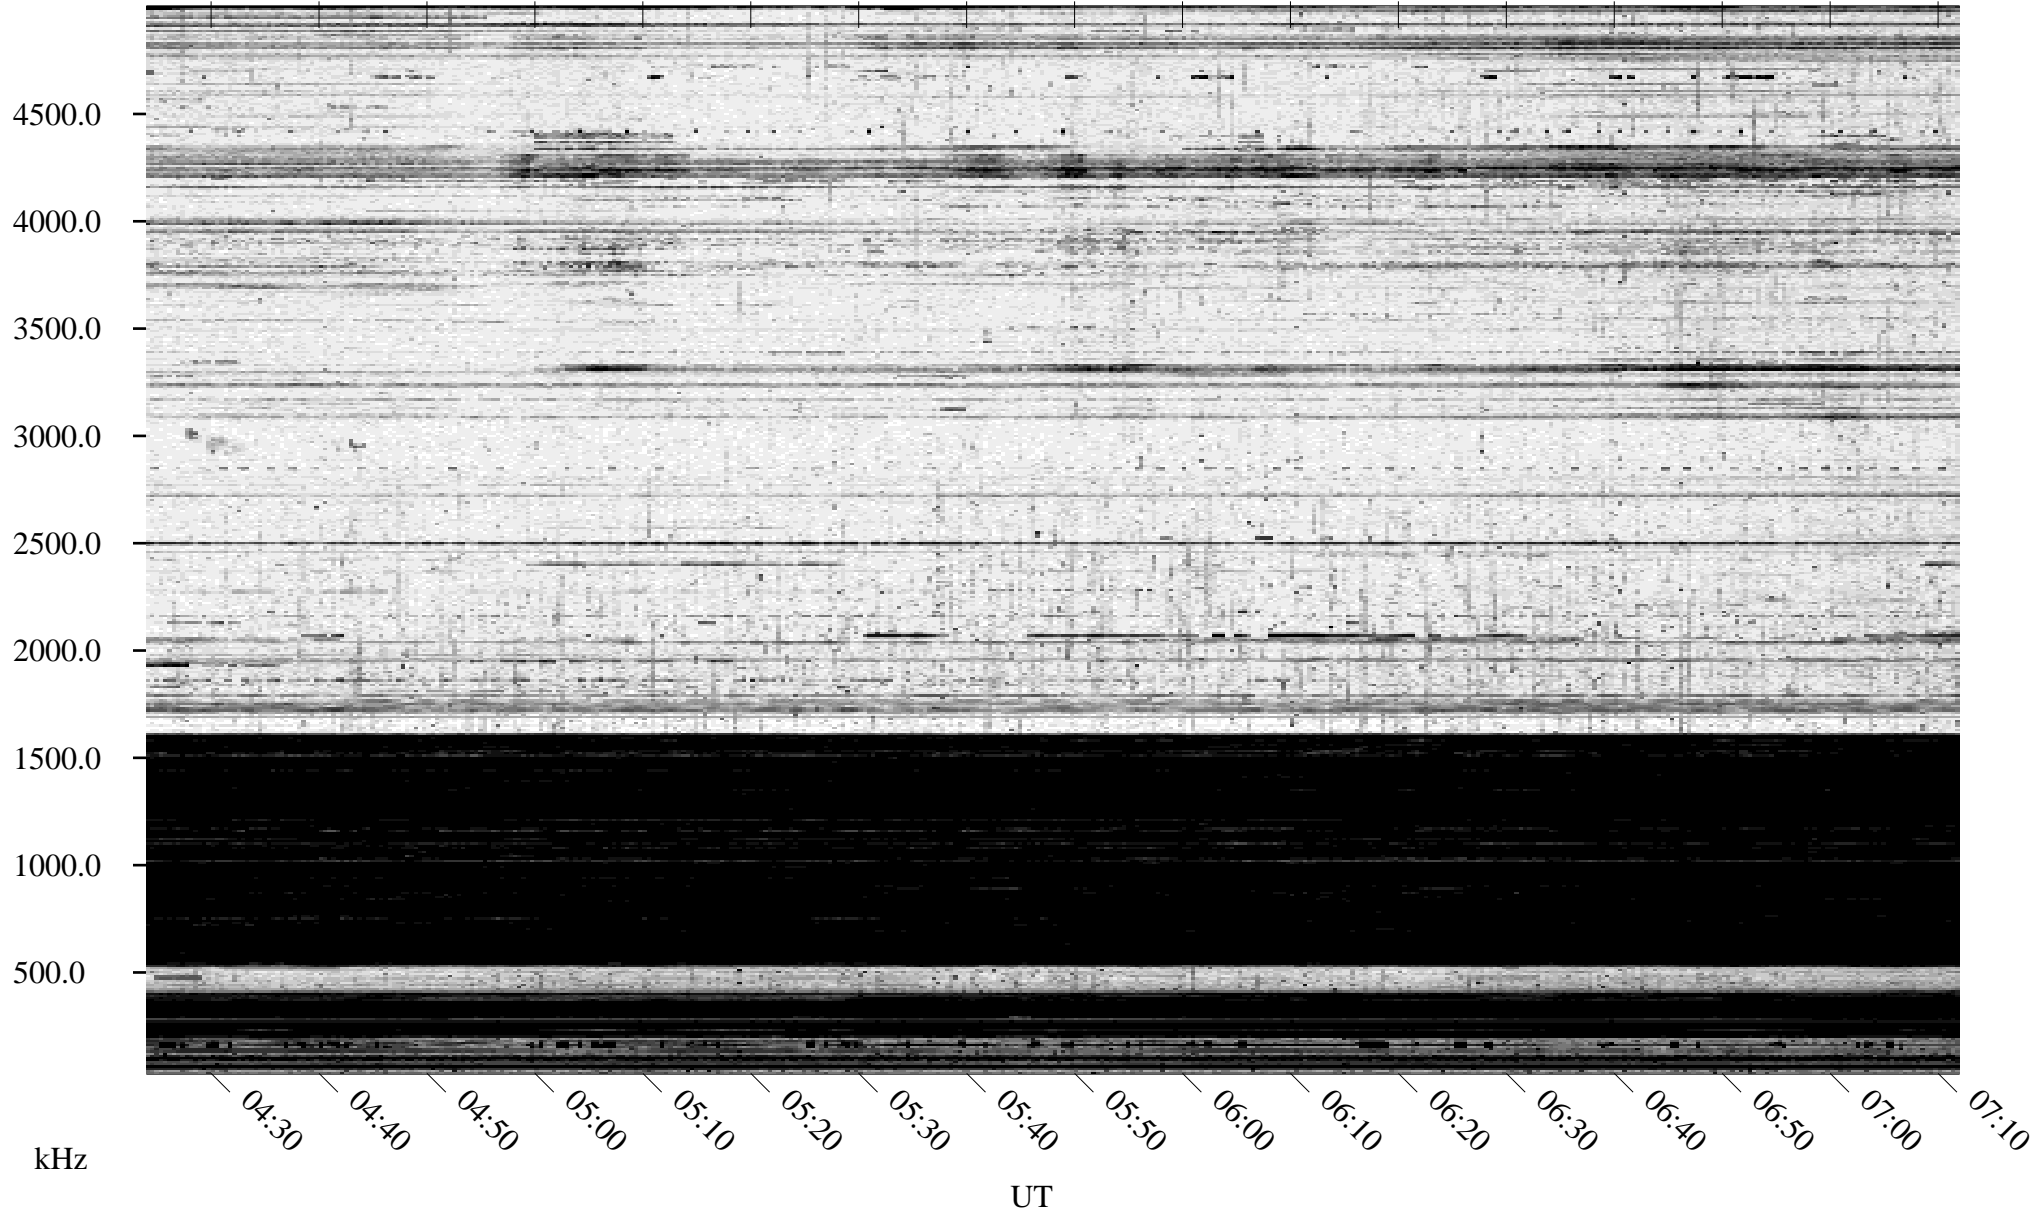

10/17/1995 Churchill, Manitoba

Linear Scale Black = 161 White = 15

ch95290l.r00m max_12

Page 1

10/17/1995 Churchill, Manitoba

Linear Scale Black = 161 White = 15

ch95290l.r00m max_12

Page 2

10/18/1995 Churchill, Manitoba

Linear Scale Black = 161 White = 15

ch95290l.r00m max_12

Page 3

10/18/1995 Churchill, Manitoba

Linear Scale Black = 161 White = 15

ch95290l.r00m max_12

Page 4

10/18/1995 Churchill, Manitoba

Linear Scale Black = 161 White = 15

ch95290l.r00m max_12

Page 5

10/18/1995 Churchill, Manitoba

Linear Scale Black = 161 White = 15

ch95290l.r00m max_12

Page 6

10/18/1995 Churchill, Manitoba

Linear Scale Black = 161 White = 15

ch95290l.r00m max_12

Page 7

10/18/1995 Churchill, Manitoba

Linear Scale Black = 161 White = 15

ch95290l.r00m max_12

Page 8