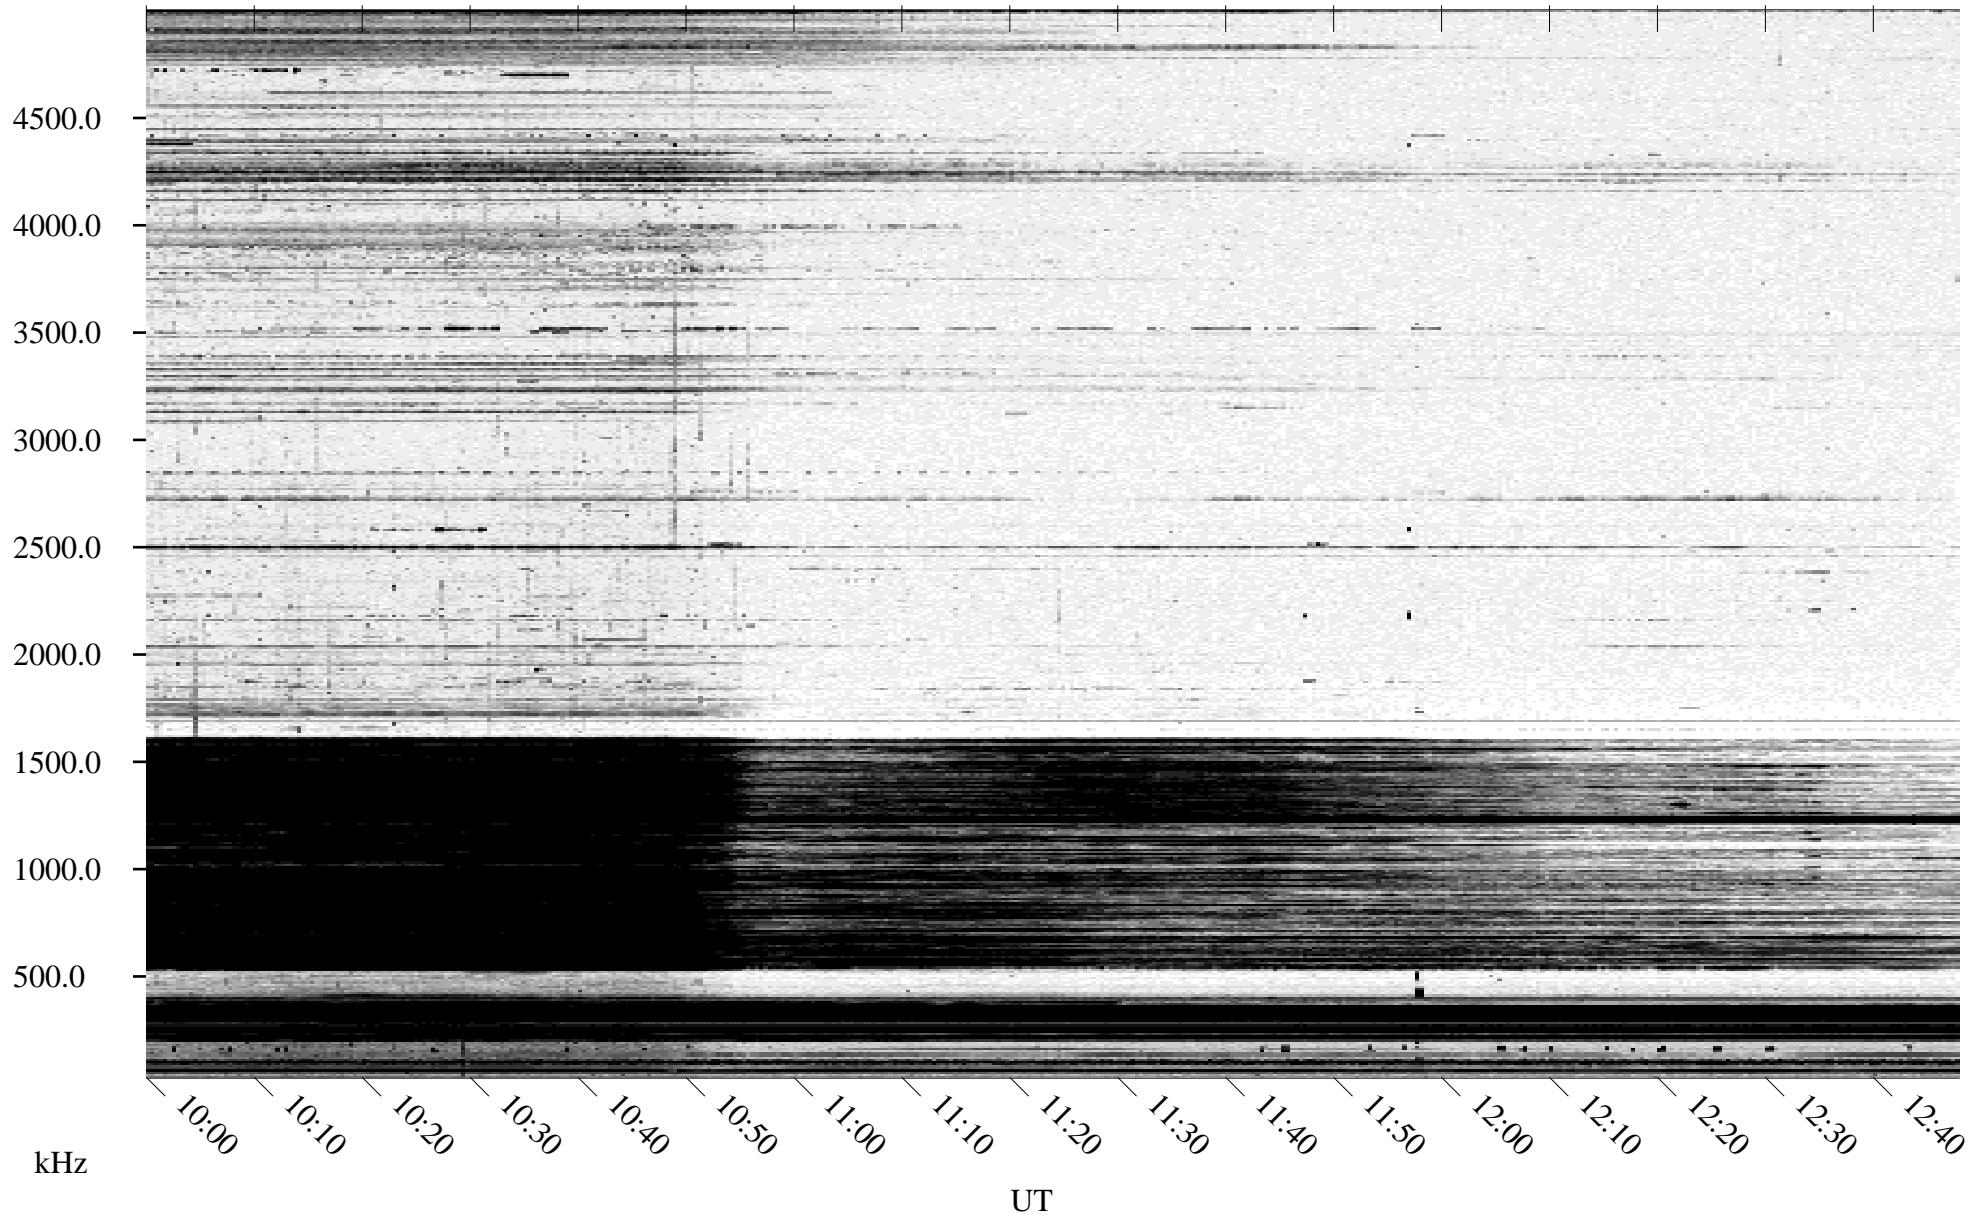

10/17/1995 Churchill, Manitoba

Linear Scale Black = 161 White = 15

ch95290l.r00m max_12

Page 1

10/17/1995 Churchill, Manitoba

Linear Scale Black = 161 White = 15

ch95290l.r00m max_12

Page 2

10/18/1995 Churchill, Manitoba

Linear Scale Black = 161 White = 15

ch95290l.r00m max_12

Page 3

10/18/1995 Churchill, Manitoba

Linear Scale Black = 161 White = 15

ch95290l.r00m max_12

Page 4

10/18/1995 Churchill, Manitoba

Linear Scale Black = 161 White = 15

ch95290l.r00m max_12

Page 5

10/18/1995 Churchill, Manitoba

Linear Scale Black = 161 White = 15

ch95290l.r00m max_12

Page 6

10/18/1995 Churchill, Manitoba

Linear Scale Black = 161 White = 15

ch95290l.r00m max_12

Page 7

10/18/1995 Churchill, Manitoba

Linear Scale Black = 161 White = 15

ch95290l.r00m max_12

Page 8