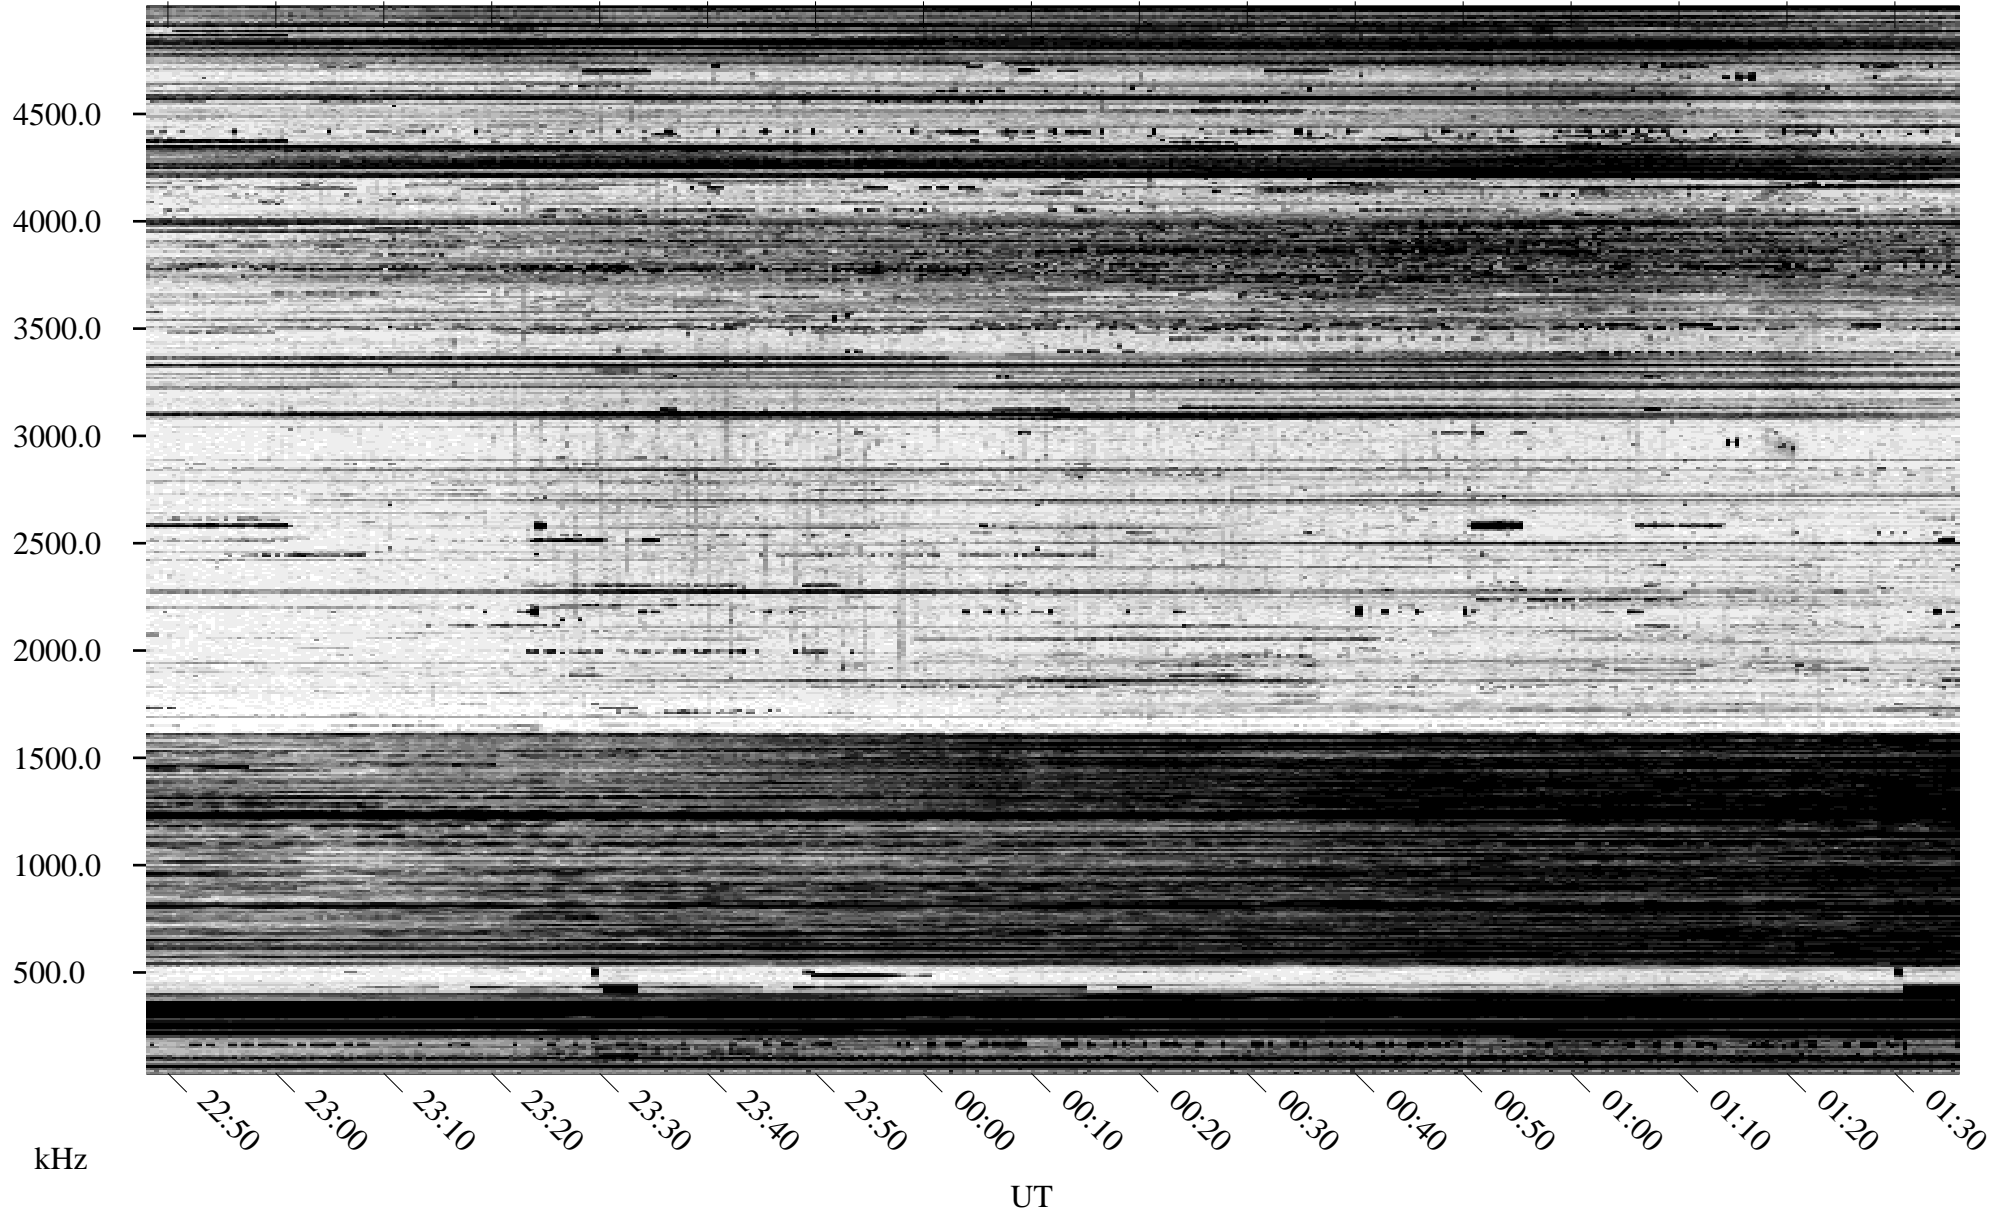

10/17/1995 Churchill, Manitoba

Linear Scale Black = 161 White = 15

ch95290l.r00m max_12

Page 1

10/17/1995 Churchill, Manitoba

Linear Scale Black = 161 White = 15

ch95290l.r00m max_12

Page 2

10/18/1995 Churchill, Manitoba

Linear Scale Black = 161 White = 15

ch95290l.r00m max_12

Page 3

10/18/1995 Churchill, Manitoba

Linear Scale Black = 161 White = 15

ch95290l.r00m max_12

Page 4

10/18/1995 Churchill, Manitoba

Linear Scale Black = 161 White = 15

ch95290l.r00m max_12

Page 5

10/18/1995 Churchill, Manitoba

Linear Scale Black = 161 White = 15

ch95290l.r00m max_12

Page 6

10/18/1995 Churchill, Manitoba

Linear Scale Black = 161 White = 15

ch95290l.r00m max_12

Page 7

10/18/1995 Churchill, Manitoba

Linear Scale Black = 161 White = 15

ch95290l.r00m max_12

Page 8