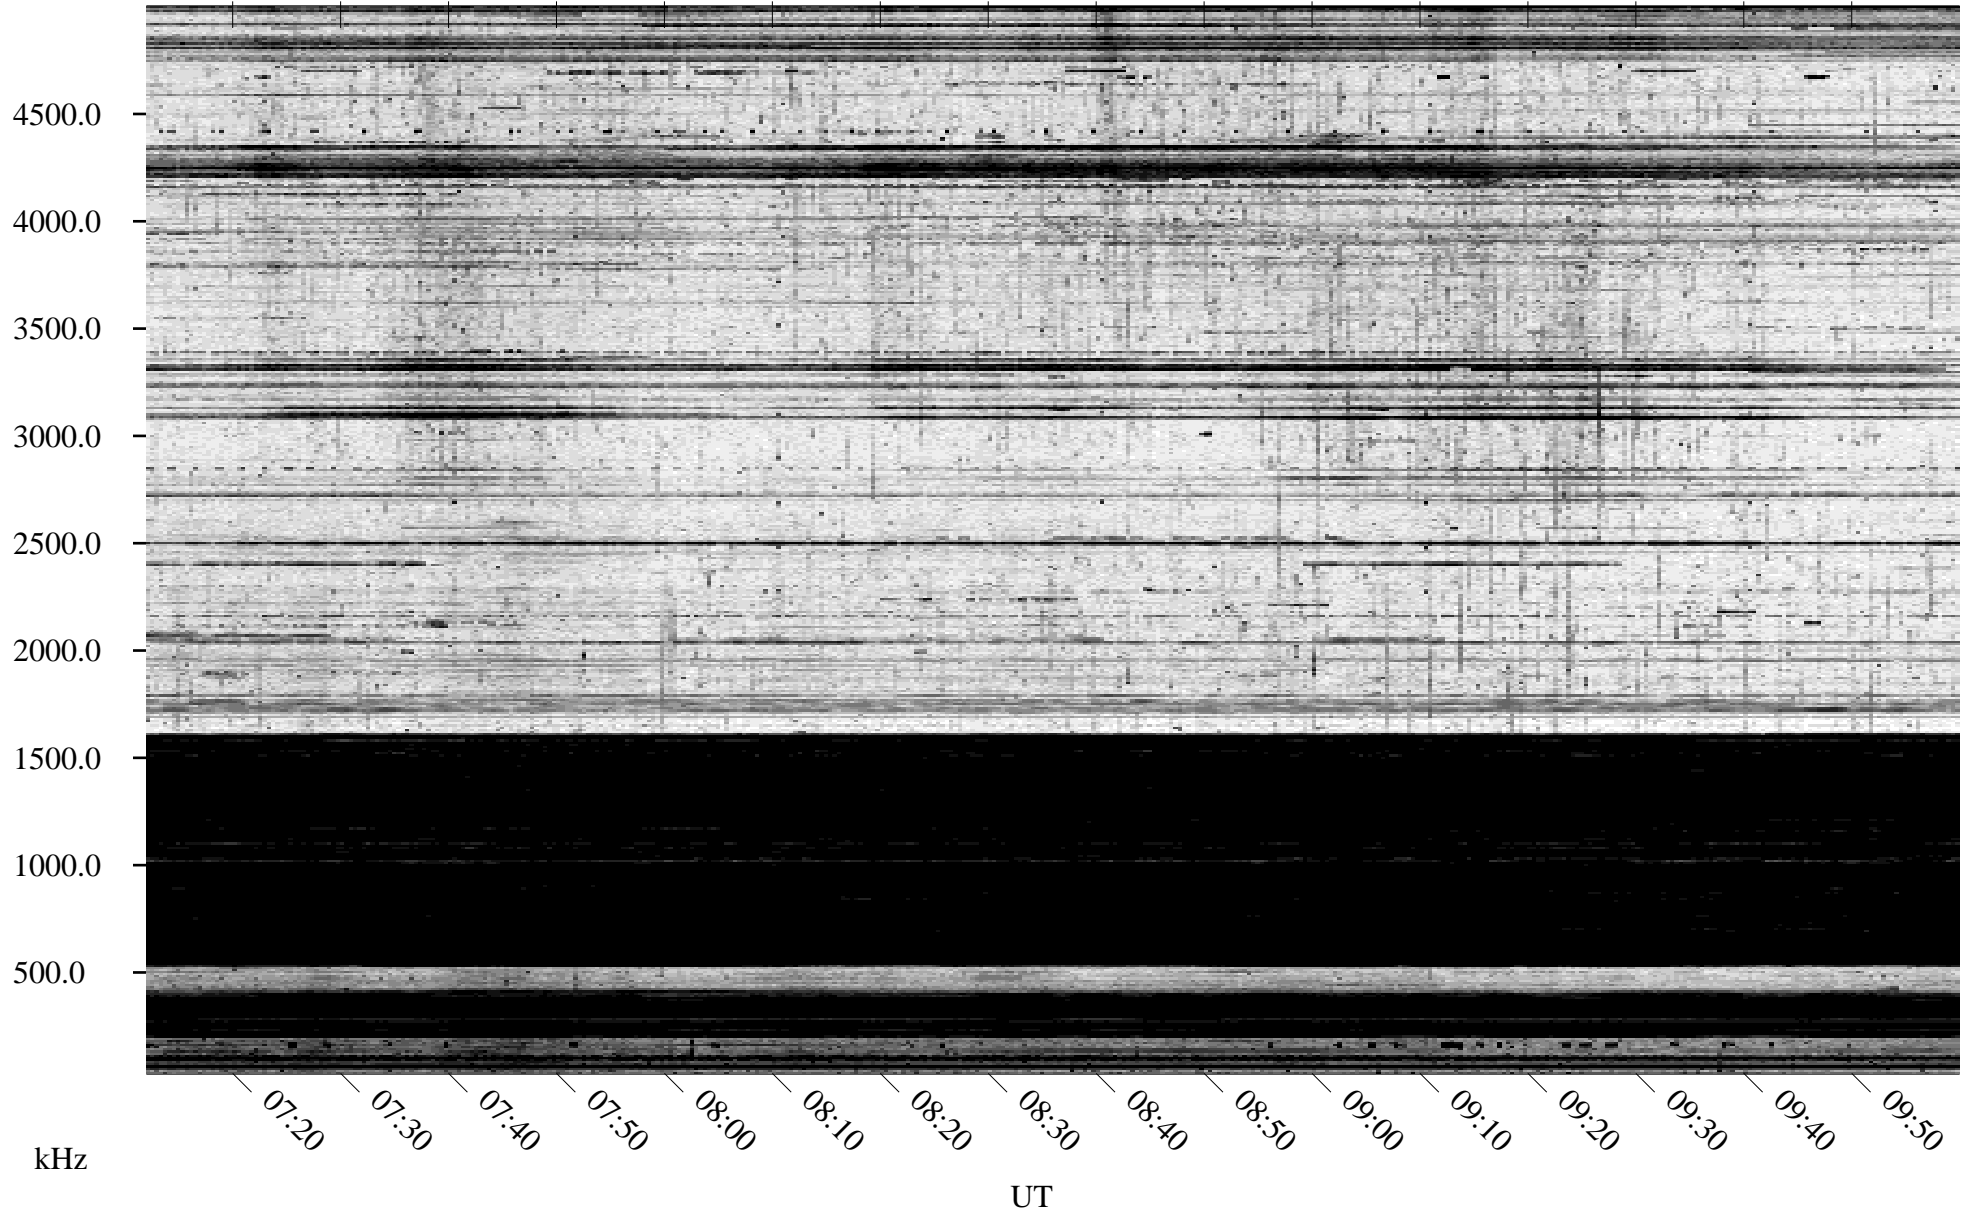

10/17/1995 Churchill, Manitoba

Linear Scale Black = 161 White = 15

ch95290l.r00m max_12

Page 1

10/17/1995 Churchill, Manitoba

Linear Scale Black = 161 White = 15

ch95290l.r00m max_12

Page 2

10/18/1995 Churchill, Manitoba

Linear Scale Black = 161 White = 15

ch95290l.r00m max_12

Page 3

10/18/1995 Churchill, Manitoba

Linear Scale Black = 161 White = 15

ch95290l.r00m max_12

Page 4

10/18/1995 Churchill, Manitoba

Linear Scale Black = 161 White = 15

ch95290l.r00m max_12

Page 5

10/18/1995 Churchill, Manitoba

Linear Scale Black = 161 White = 15

ch95290l.r00m max_12

Page 6

10/18/1995 Churchill, Manitoba

Linear Scale Black = 161 White = 15

ch95290l.r00m max_12

Page 7

10/18/1995 Churchill, Manitoba

Linear Scale Black = 161 White = 15

ch95290l.r00m max_12

Page 8