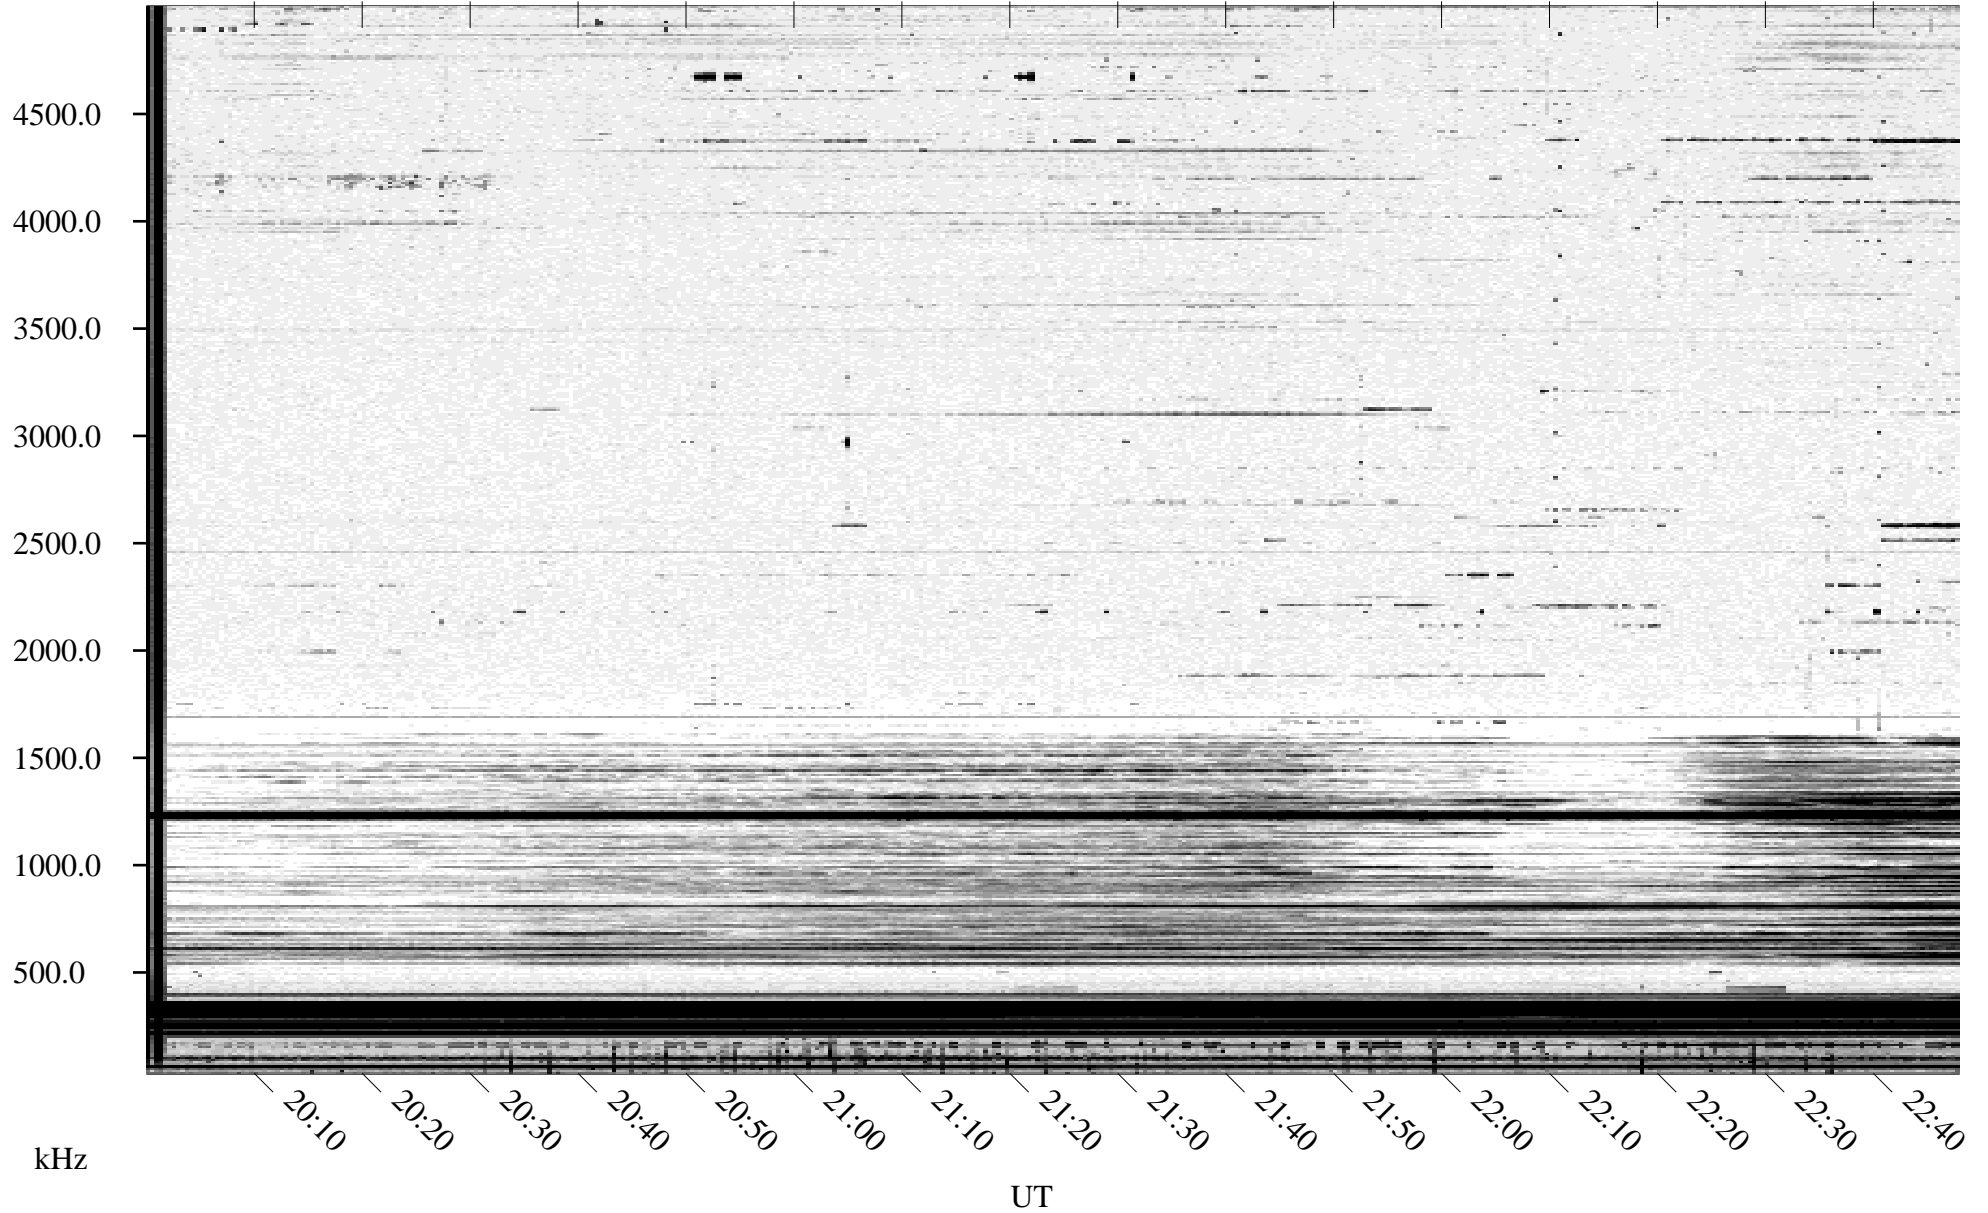

10/18/1995 Churchill, Manitoba

Linear Scale Black = 161 White = 15

ch952911.r00m max_12

Page 1

10/18/1995 Churchill, Manitoba

Linear Scale Black = 161 White = 15

ch952911.r00m max_12

Page 2

10/19/1995 Churchill, Manitoba

Linear Scale Black = 161 White = 15

ch952911.r00m max_12

Page 3

10/19/1995 Churchill, Manitoba

Linear Scale Black = 161 White = 15

ch952911.r00m max_12

Page 4

10/19/1995 Churchill, Manitoba

Linear Scale Black = 161 White = 15

ch952911.r00m max_12

Page 5

10/19/1995 Churchill, Manitoba

Linear Scale Black = 161 White = 15

ch952911.r00m max_12

Page 6

10/19/1995 Churchill, Manitoba

Linear Scale Black = 161 White = 15

ch952911.r00m max_12

Page 7

10/19/1995 Churchill, Manitoba

Linear Scale Black = 161 White = 15

ch952911.r00m max_12

Page 8