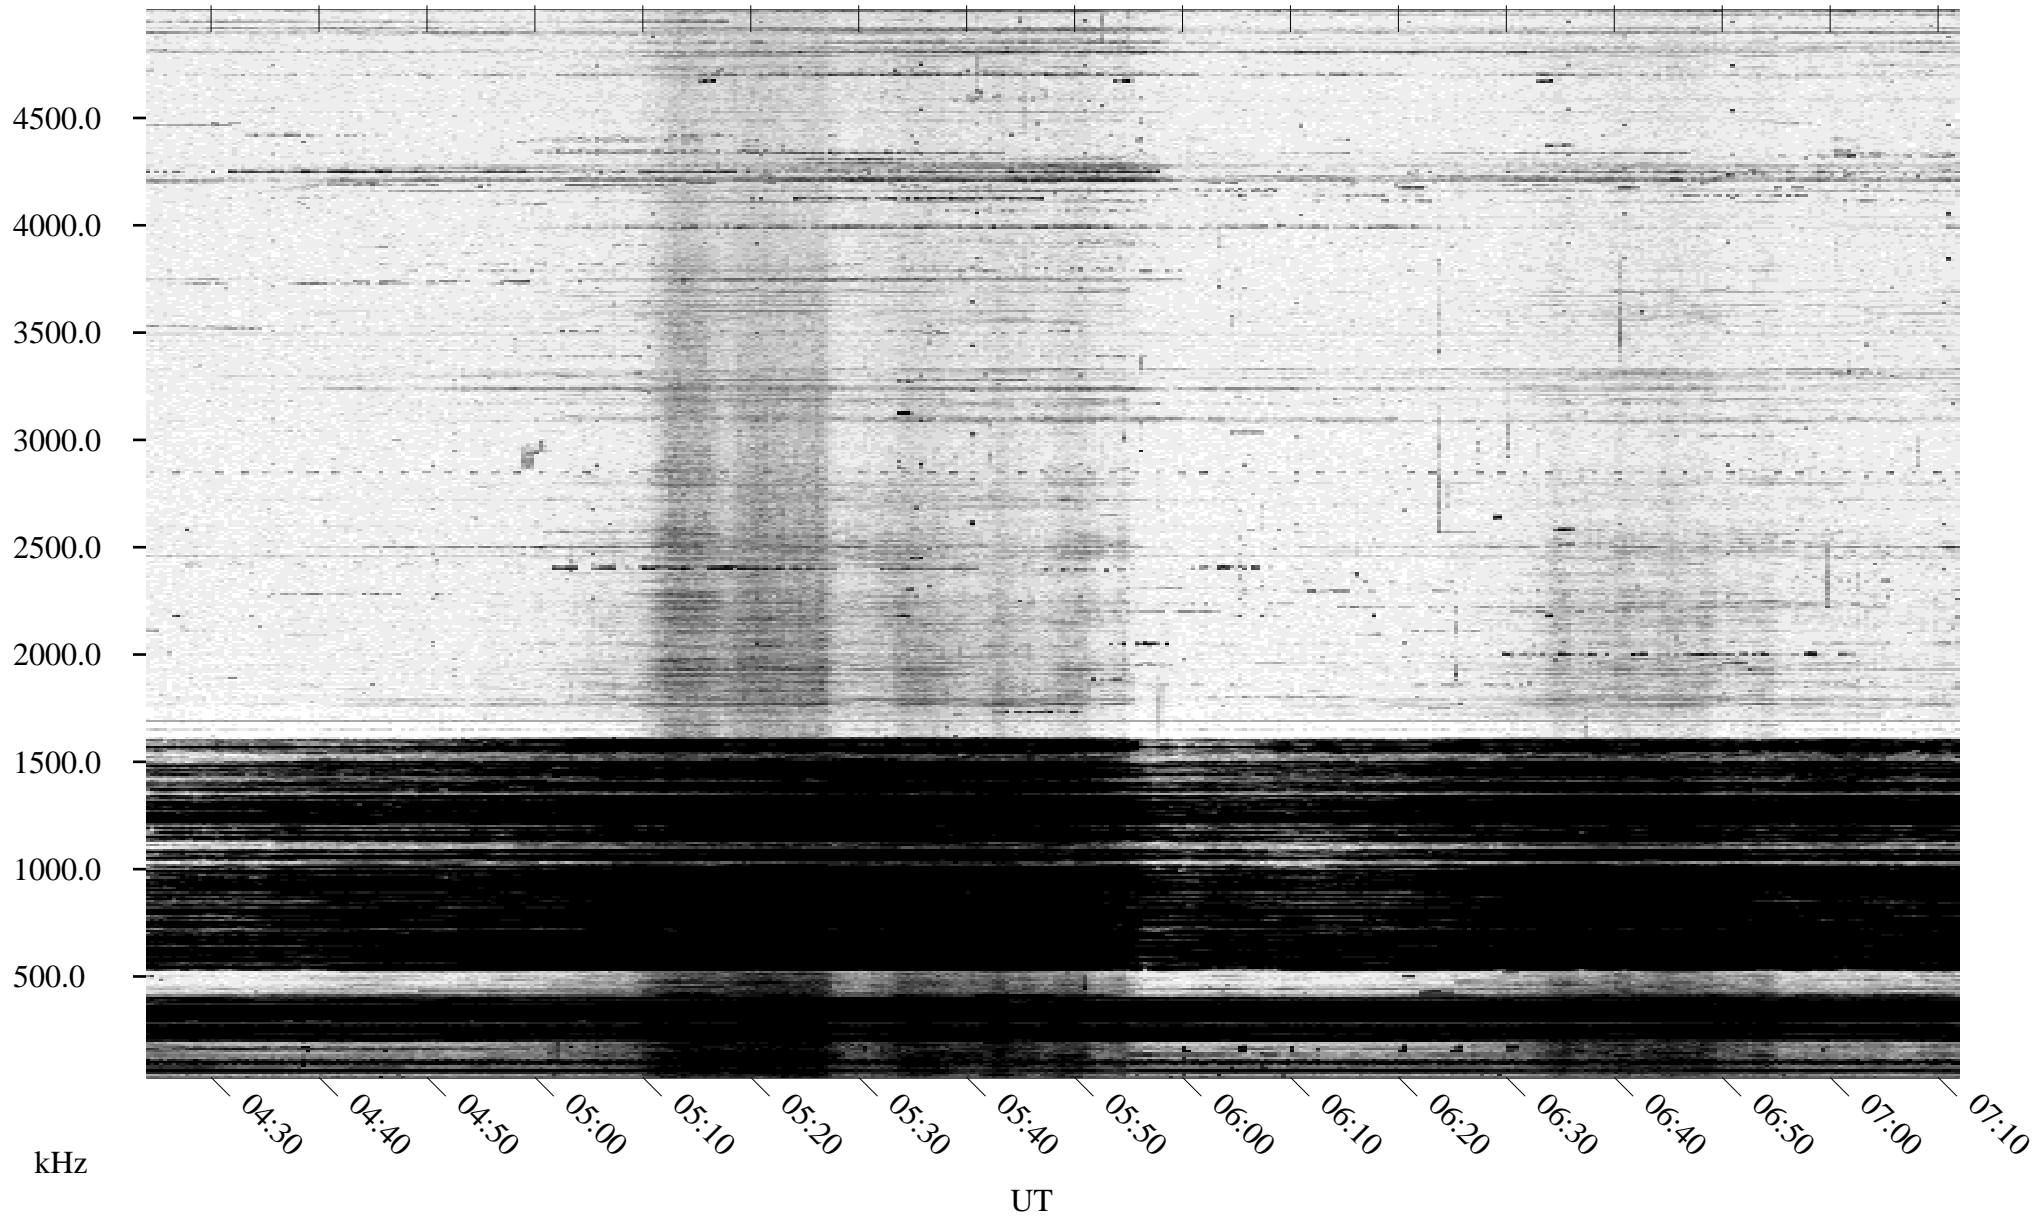

10/18/1995 Churchill, Manitoba

Linear Scale Black = 161 White = 15

ch952911.r00m max_12

Page 1

10/18/1995 Churchill, Manitoba

Linear Scale Black = 161 White = 15

ch952911.r00m max_12

Page 2

10/19/1995 Churchill, Manitoba

Linear Scale Black = 161 White = 15

ch952911.r00m max_12

Page 3

10/19/1995 Churchill, Manitoba

Linear Scale Black = 161 White = 15

ch952911.r00m max_12

Page 4

10/19/1995 Churchill, Manitoba

Linear Scale Black = 161 White = 15

ch952911.r00m max_12

Page 5

10/19/1995 Churchill, Manitoba

Linear Scale Black = 161 White = 15

ch952911.r00m max_12

Page 6

10/19/1995 Churchill, Manitoba

Linear Scale Black = 161 White = 15

ch952911.r00m max_12

Page 7

10/19/1995 Churchill, Manitoba

Linear Scale Black = 161 White = 15

ch952911.r00m max_12

Page 8