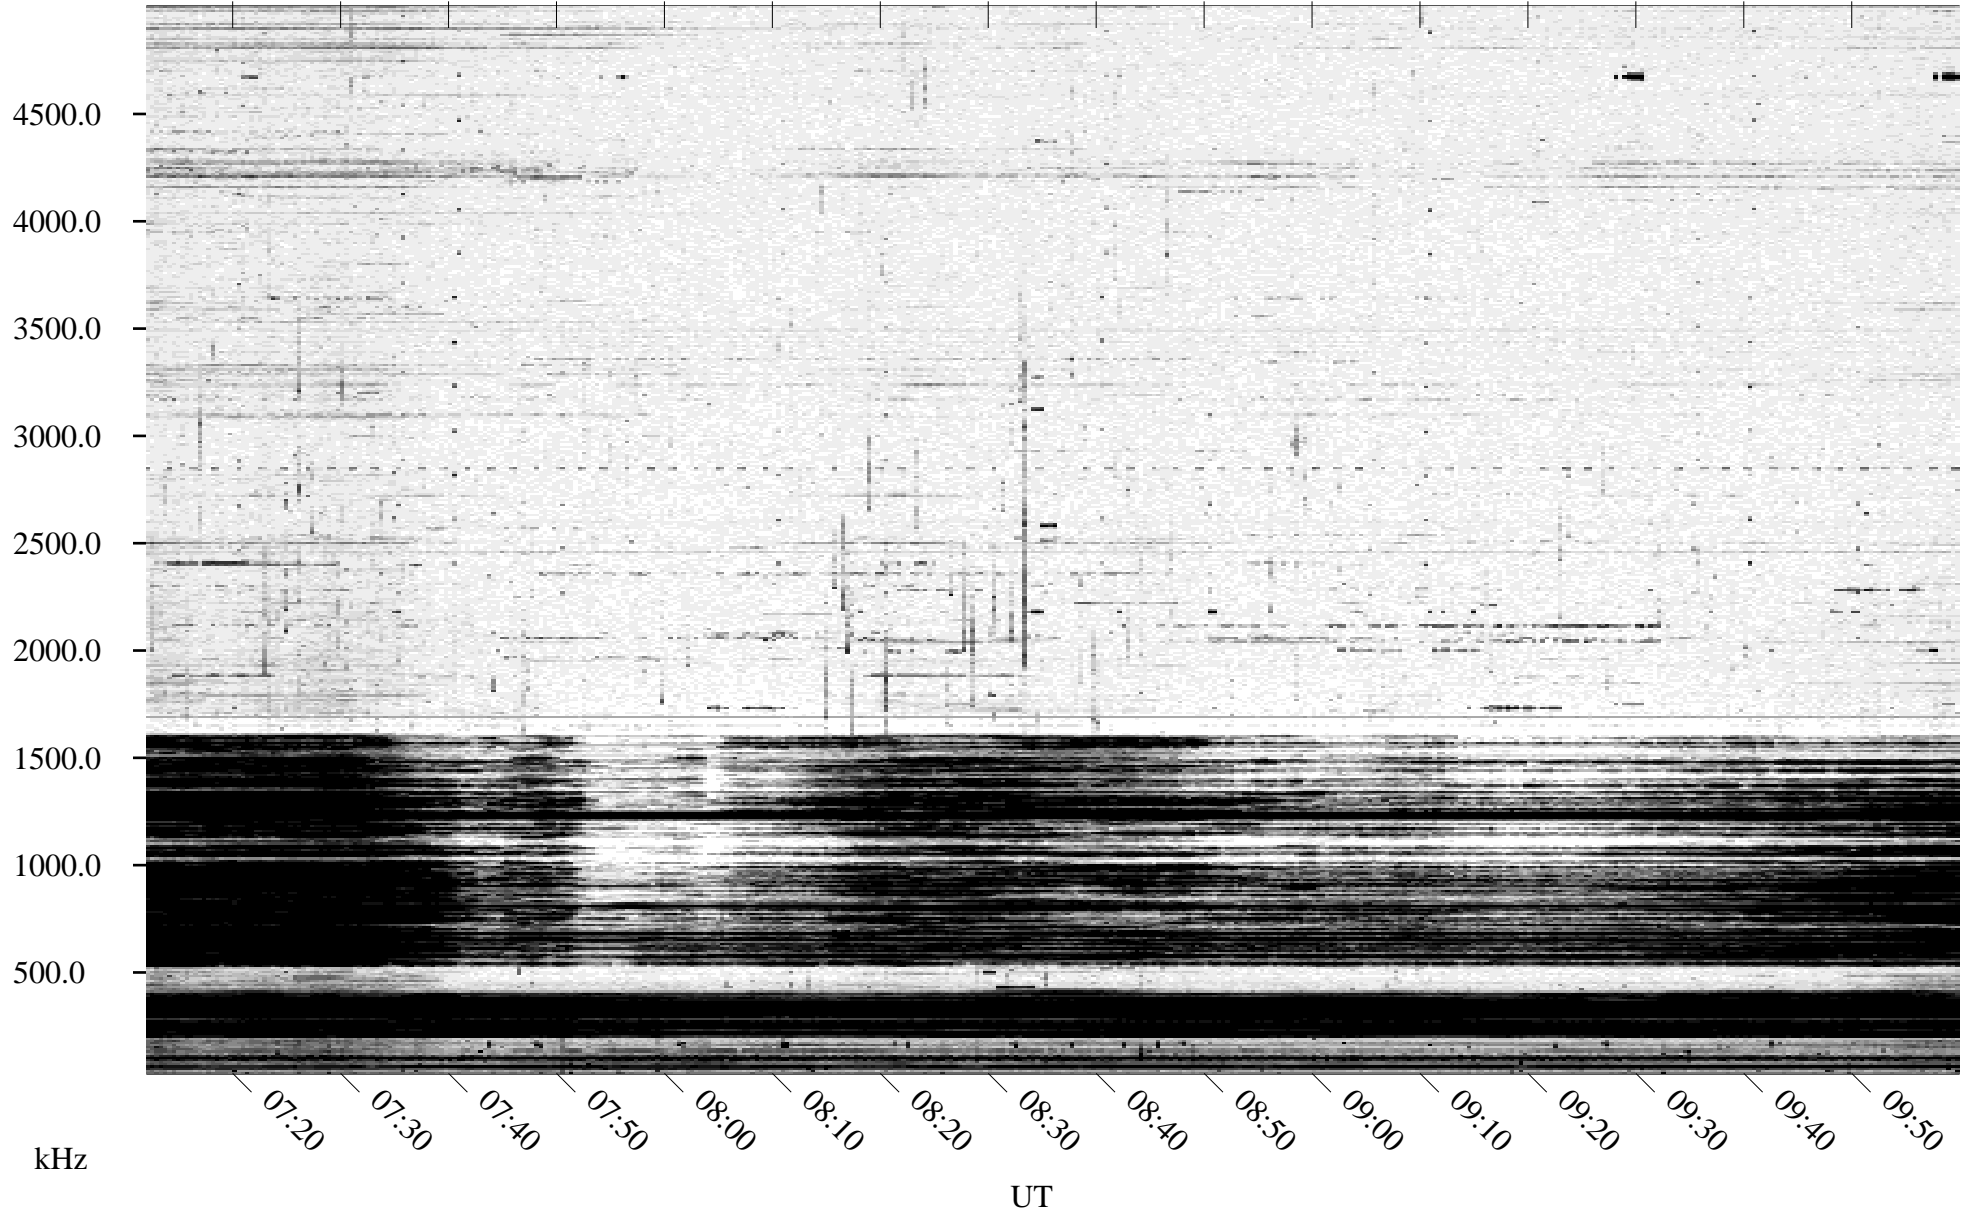

10/18/1995 Churchill, Manitoba

Linear Scale Black = 161 White = 15

ch952911.r00m max_12

Page 1

10/18/1995 Churchill, Manitoba

Linear Scale Black = 161 White = 15

ch952911.r00m max_12

Page 2

10/19/1995 Churchill, Manitoba

Linear Scale Black = 161 White = 15

ch952911.r00m max_12

Page 3

10/19/1995 Churchill, Manitoba

Linear Scale Black = 161 White = 15

ch952911.r00m max_12

Page 4

10/19/1995 Churchill, Manitoba

Linear Scale Black = 161 White = 15

ch952911.r00m max_12

Page 5

10/19/1995 Churchill, Manitoba

Linear Scale Black = 161 White = 15

ch952911.r00m max_12

Page 6

10/19/1995 Churchill, Manitoba

Linear Scale Black = 161 White = 15

ch952911.r00m max_12

Page 7

10/19/1995 Churchill, Manitoba

Linear Scale Black = 161 White = 15

ch952911.r00m max_12

Page 8