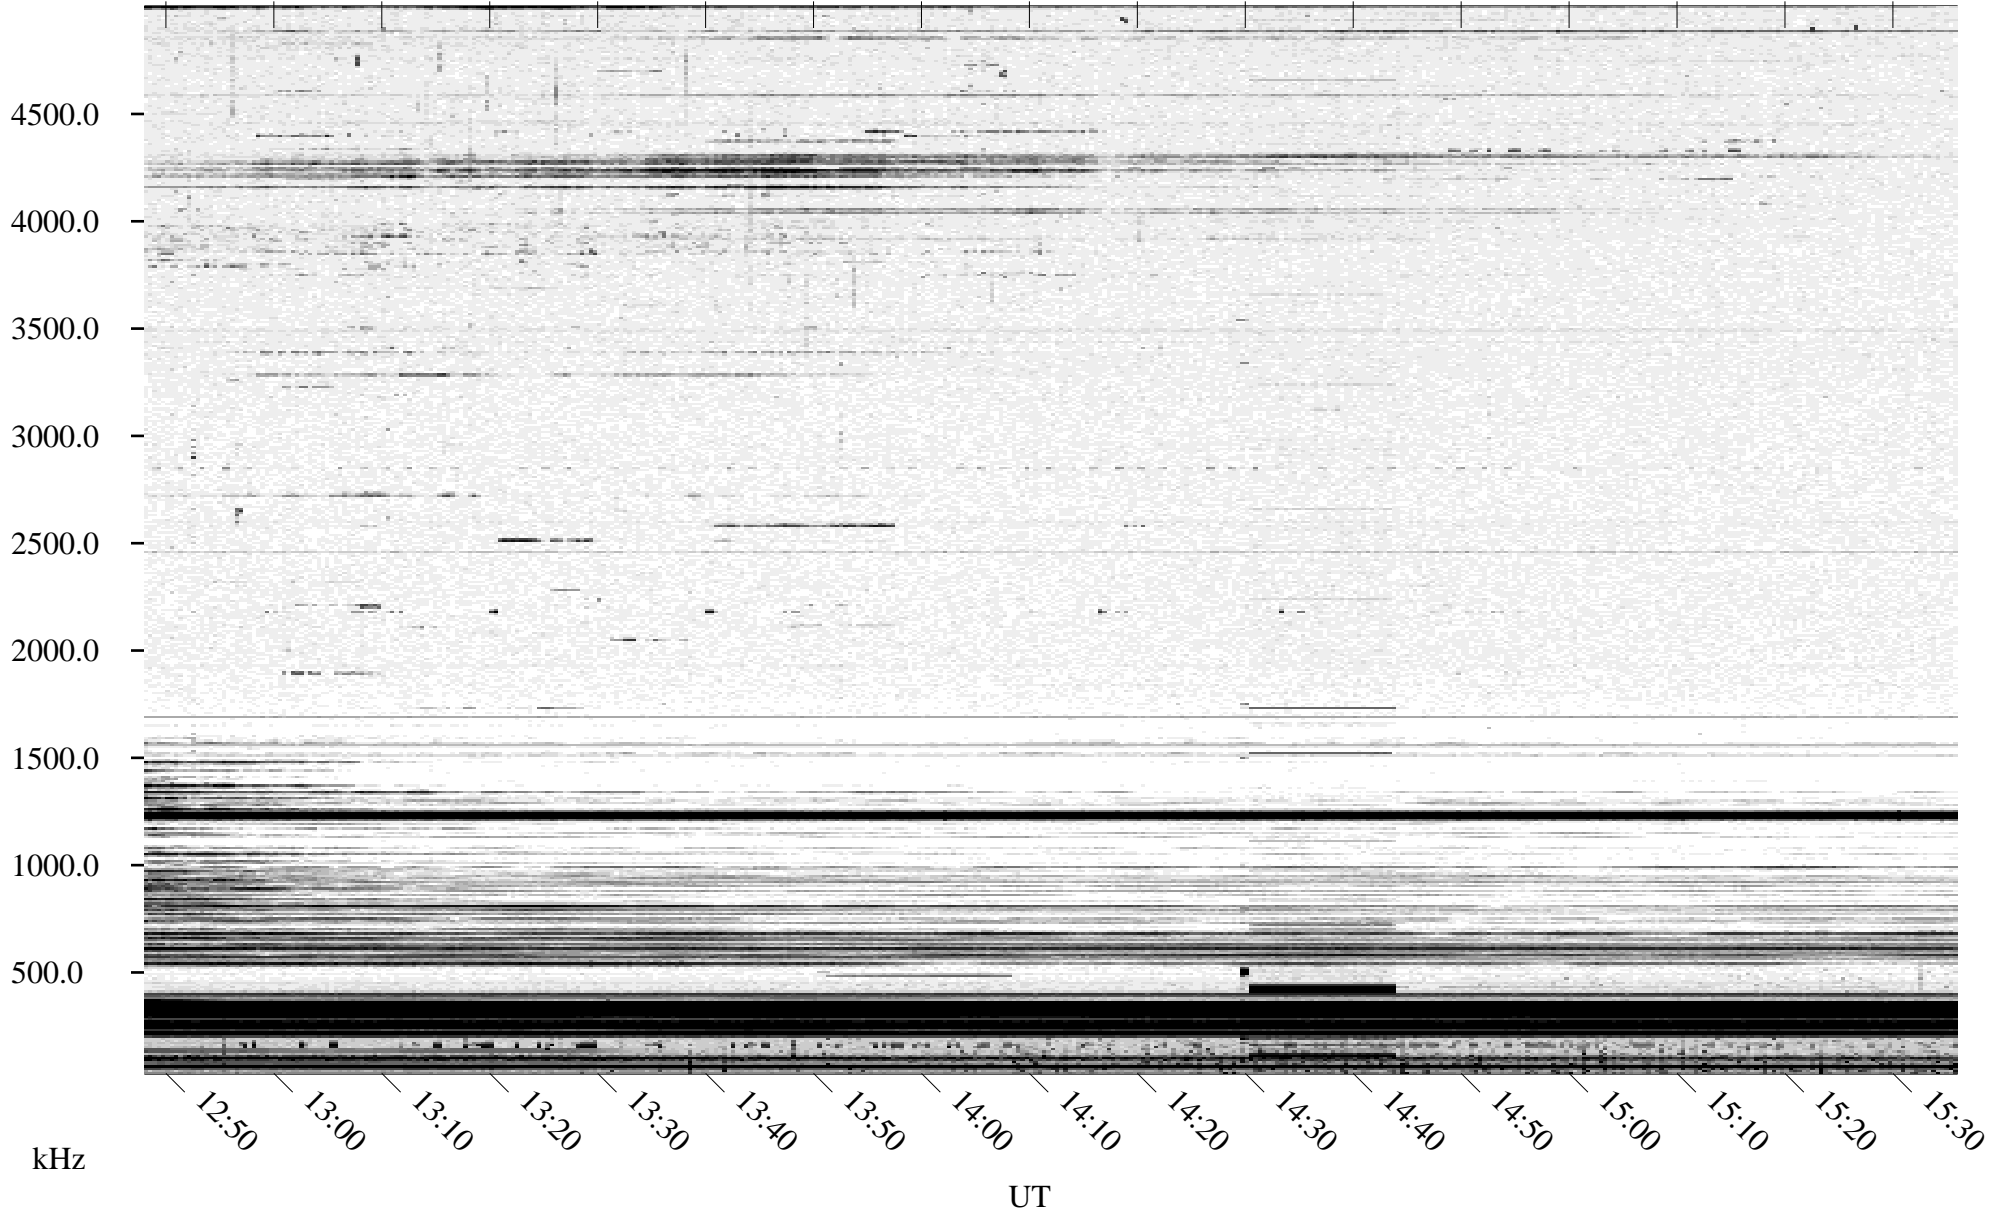

10/18/1995 Churchill, Manitoba

Linear Scale Black = 161 White = 15

ch952911.r00m max_12

Page 1

10/18/1995 Churchill, Manitoba

Linear Scale Black = 161 White = 15

ch952911.r00m max_12

Page 2

10/19/1995 Churchill, Manitoba

Linear Scale Black = 161 White = 15

ch952911.r00m max_12

Page 3

10/19/1995 Churchill, Manitoba

Linear Scale Black = 161 White = 15

ch952911.r00m max_12

Page 4

10/19/1995 Churchill, Manitoba

Linear Scale Black = 161 White = 15

ch952911.r00m max_12

Page 5

10/19/1995 Churchill, Manitoba

Linear Scale Black = 161 White = 15

ch952911.r00m max_12

Page 6

10/19/1995 Churchill, Manitoba

Linear Scale Black = 161 White = 15

ch952911.r00m max_12

Page 7

10/19/1995 Churchill, Manitoba

Linear Scale Black = 161 White = 15

ch952911.r00m max_12

Page 8