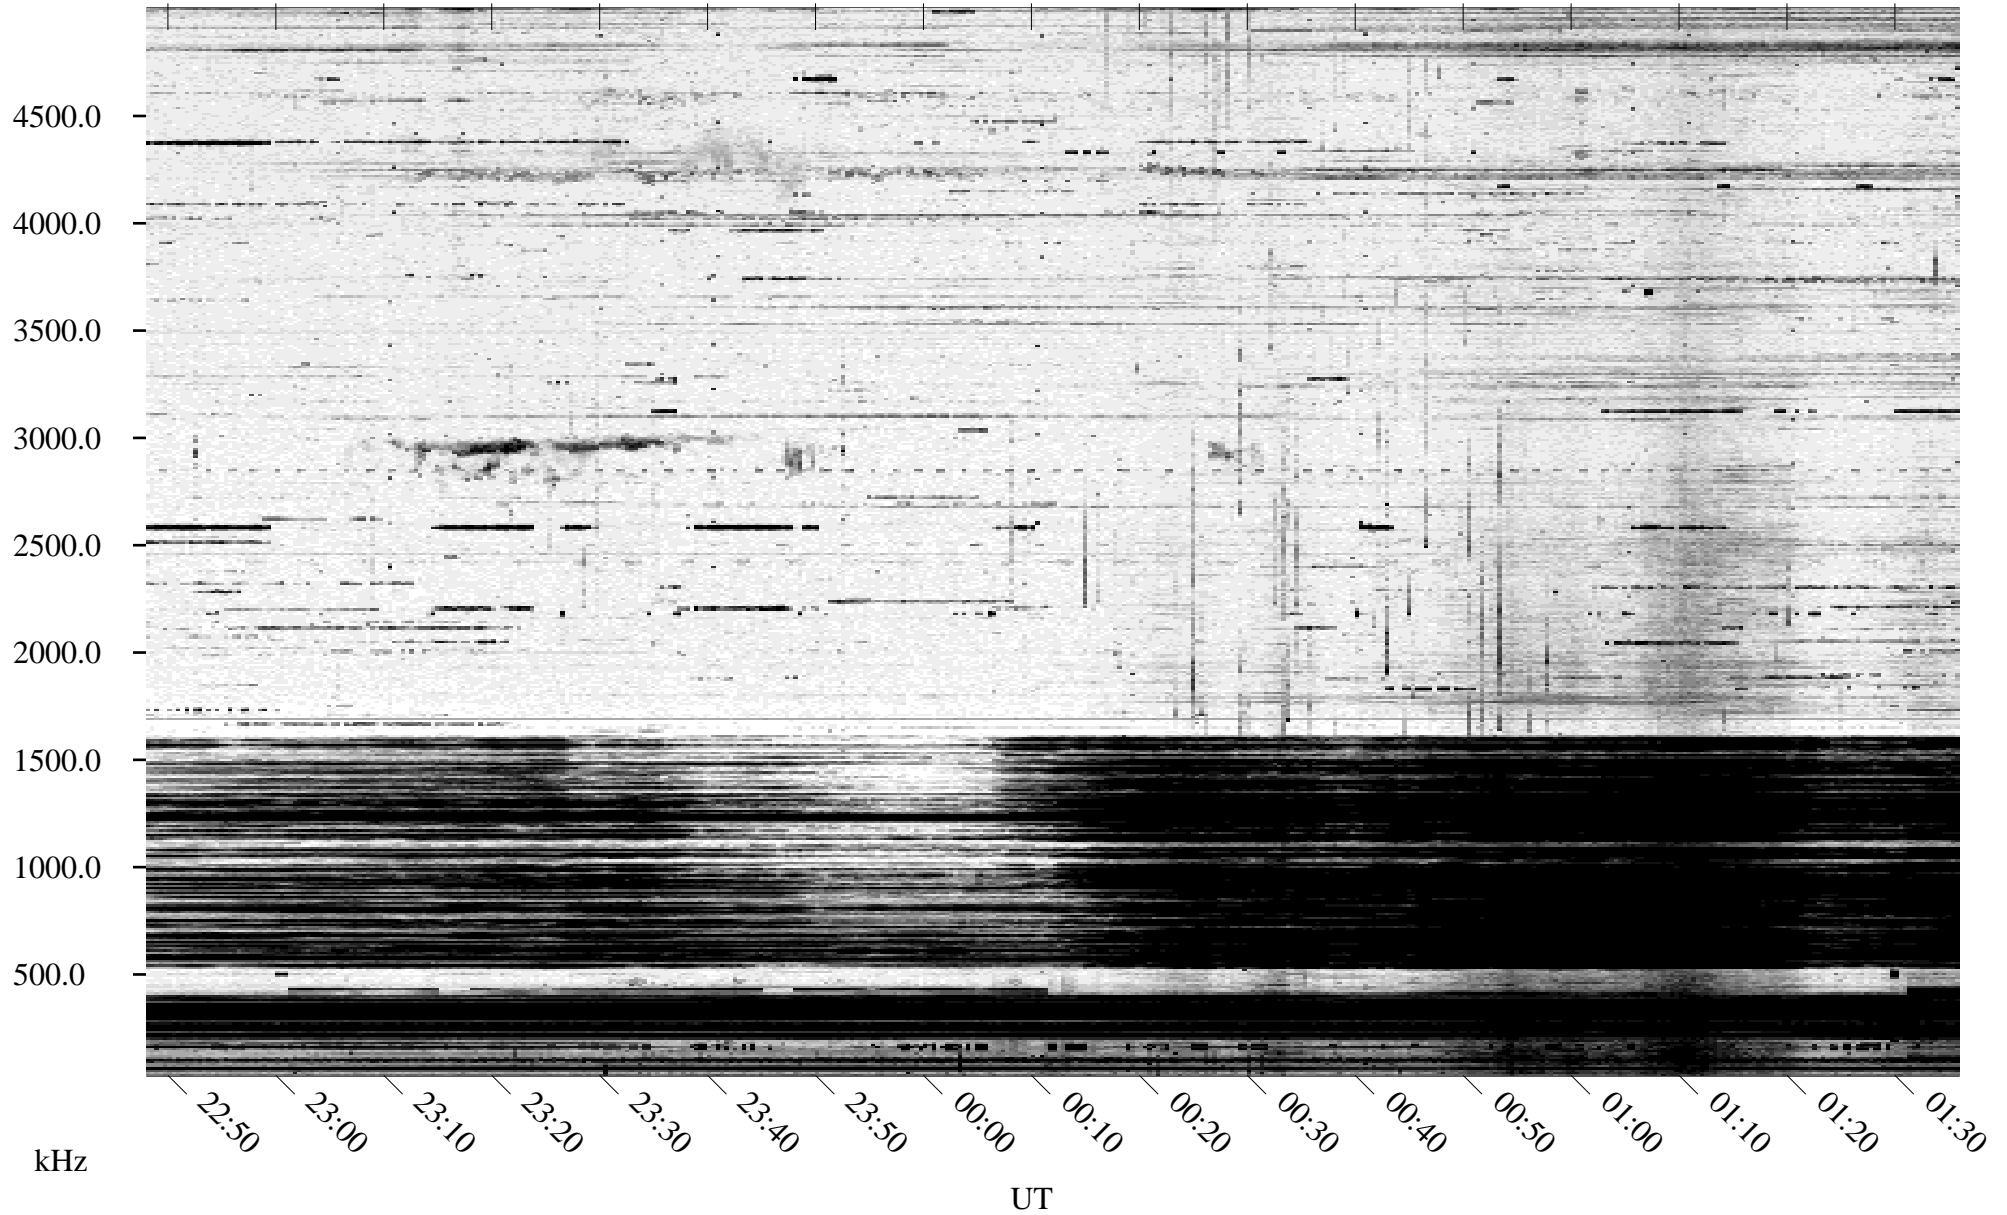

10/18/1995 Churchill, Manitoba

Linear Scale Black = 161 White = 15

ch952911.r00m max_12

Page 1

10/18/1995 Churchill, Manitoba

Linear Scale Black = 161 White = 15

ch952911.r00m max_12

Page 2

10/19/1995 Churchill, Manitoba

Linear Scale Black = 161 White = 15

ch952911.r00m max_12

Page 3

10/19/1995 Churchill, Manitoba

Linear Scale Black = 161 White = 15

ch952911.r00m max_12

Page 4

10/19/1995 Churchill, Manitoba

Linear Scale Black = 161 White = 15

ch952911.r00m max_12

Page 5

10/19/1995 Churchill, Manitoba

Linear Scale Black = 161 White = 15

ch952911.r00m max_12

Page 6

10/19/1995 Churchill, Manitoba

Linear Scale Black = 161 White = 15

ch952911.r00m max_12

Page 7

10/19/1995 Churchill, Manitoba

Linear Scale Black = 161 White = 15

ch952911.r00m max_12

Page 8