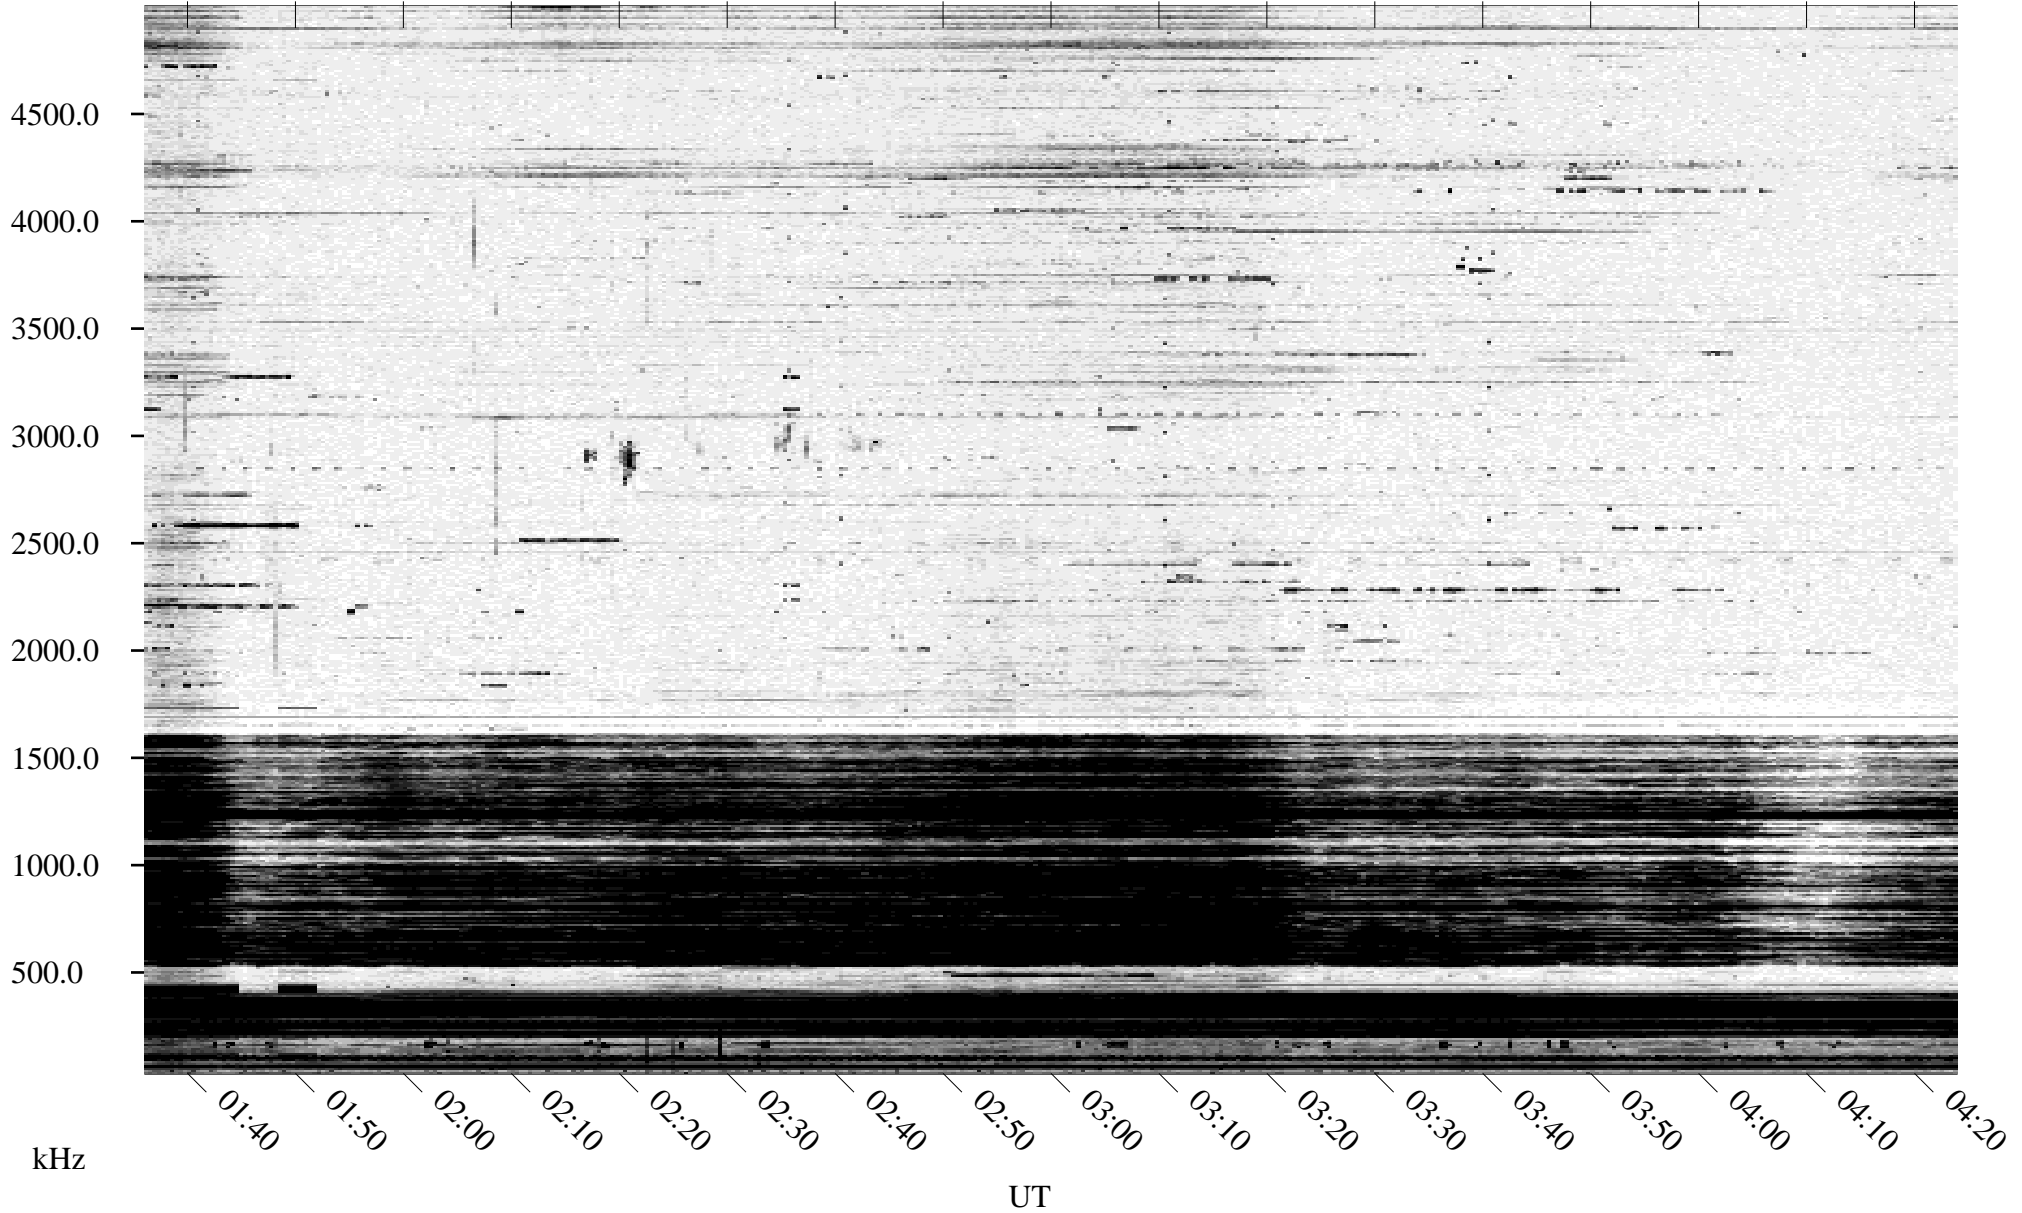

10/18/1995 Churchill, Manitoba

Linear Scale Black = 161 White = 15

ch952911.r00m max_12

Page 1

10/18/1995 Churchill, Manitoba

Linear Scale Black = 161 White = 15

ch952911.r00m max_12

Page 2

10/19/1995 Churchill, Manitoba

Linear Scale Black = 161 White = 15

ch952911.r00m max_12

Page 3

10/19/1995 Churchill, Manitoba

Linear Scale Black = 161 White = 15

ch952911.r00m max_12

Page 4

10/19/1995 Churchill, Manitoba

Linear Scale Black = 161 White = 15

ch952911.r00m max_12

Page 5

10/19/1995 Churchill, Manitoba

Linear Scale Black = 161 White = 15

ch952911.r00m max_12

Page 6

10/19/1995 Churchill, Manitoba

Linear Scale Black = 161 White = 15

ch952911.r00m max_12

Page 7

10/19/1995 Churchill, Manitoba

Linear Scale Black = 161 White = 15

ch952911.r00m max_12

Page 8