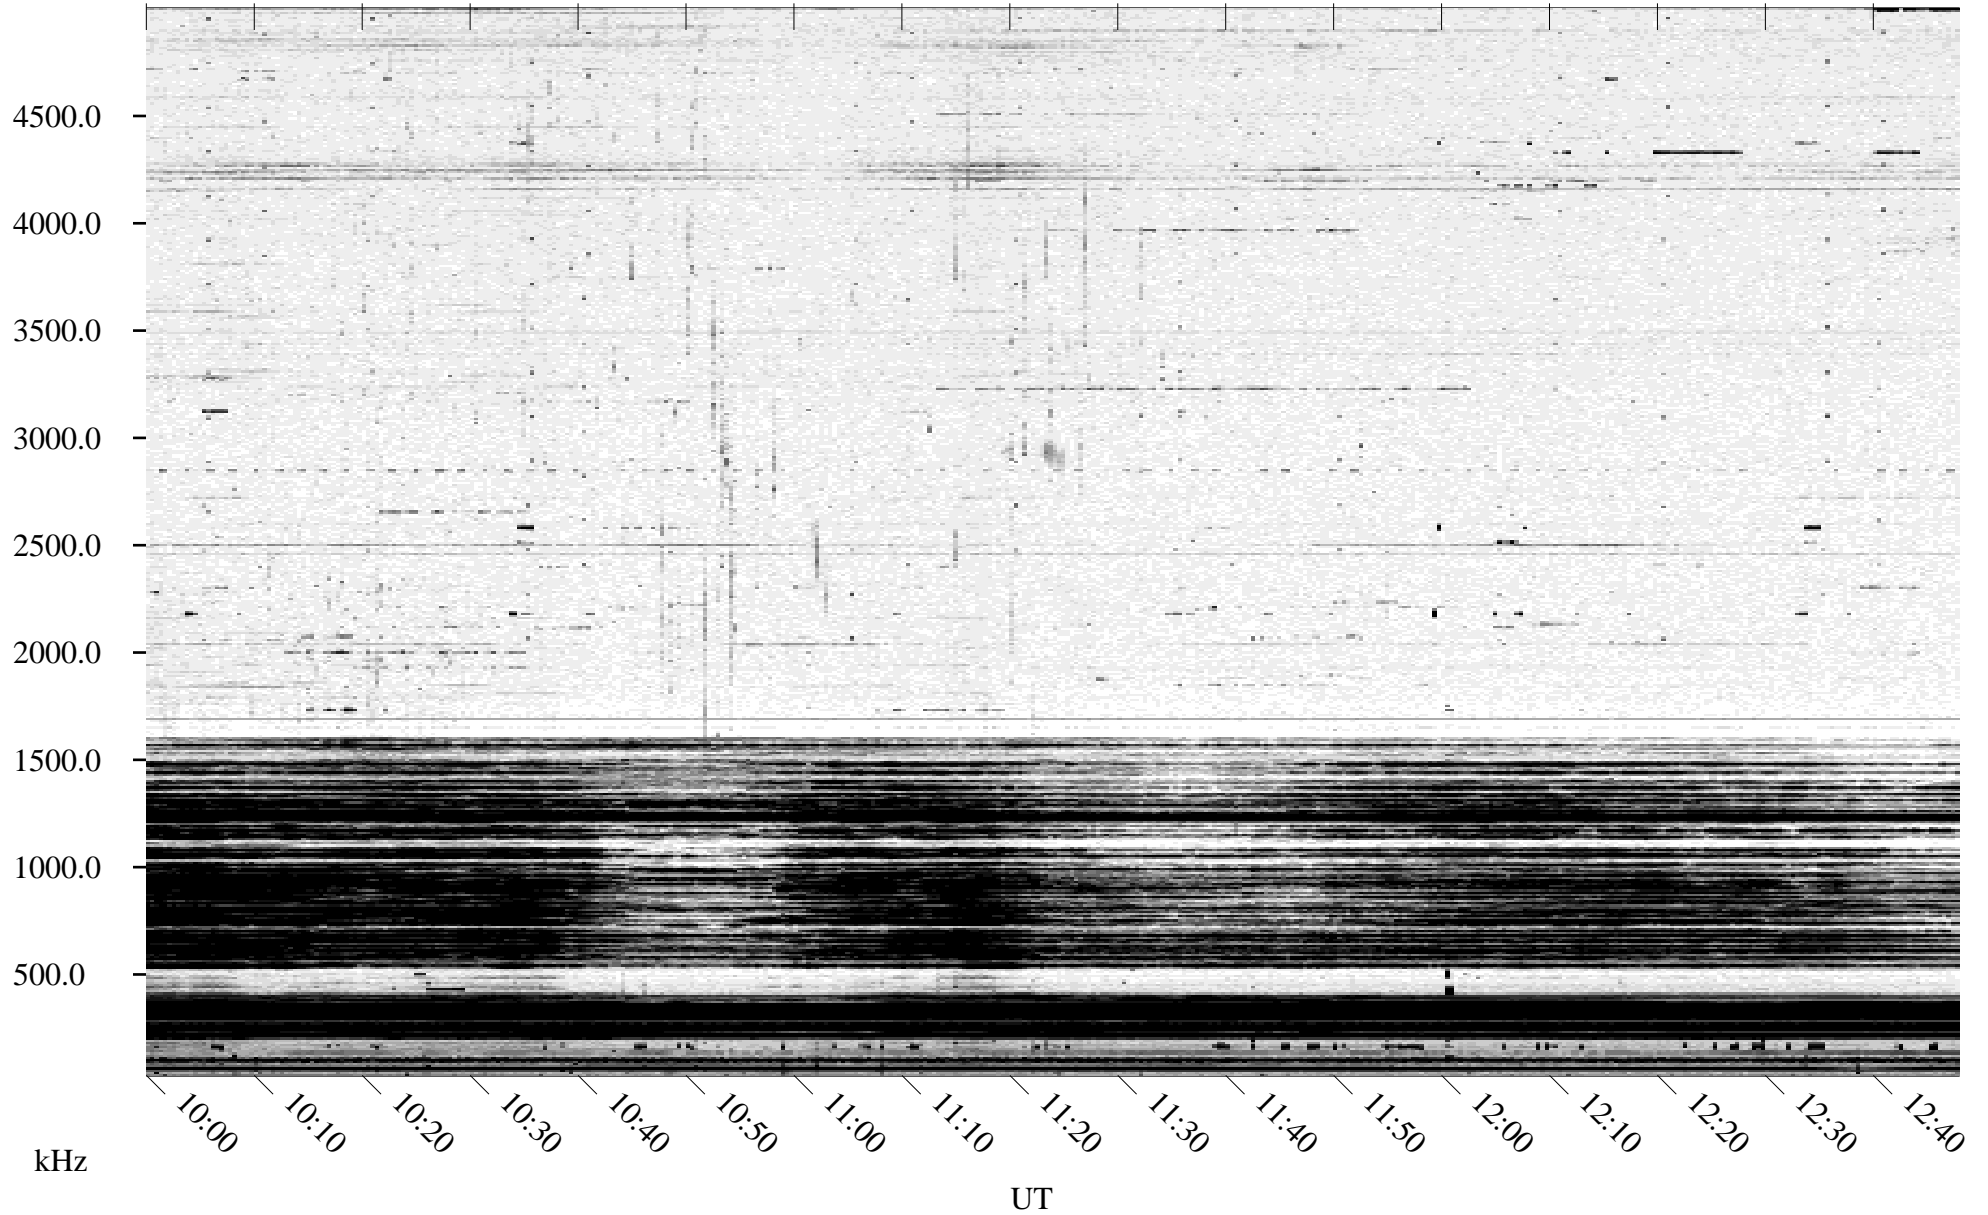

10/18/1995 Churchill, Manitoba

Linear Scale Black = 161 White = 15

ch952911.r00m max_12

Page 1

10/18/1995 Churchill, Manitoba

Linear Scale Black = 161 White = 15

ch952911.r00m max_12

Page 2

10/19/1995 Churchill, Manitoba

Linear Scale Black = 161 White = 15

ch952911.r00m max_12

Page 3

10/19/1995 Churchill, Manitoba

Linear Scale Black = 161 White = 15

ch952911.r00m max_12

Page 4

10/19/1995 Churchill, Manitoba

Linear Scale Black = 161 White = 15

ch952911.r00m max_12

Page 5

10/19/1995 Churchill, Manitoba

Linear Scale Black = 161 White = 15

ch952911.r00m max_12

Page 6

10/19/1995 Churchill, Manitoba

Linear Scale Black = 161 White = 15

ch952911.r00m max_12

Page 7

10/19/1995 Churchill, Manitoba

Linear Scale Black = 161 White = 15

ch952911.r00m max_12

Page 8