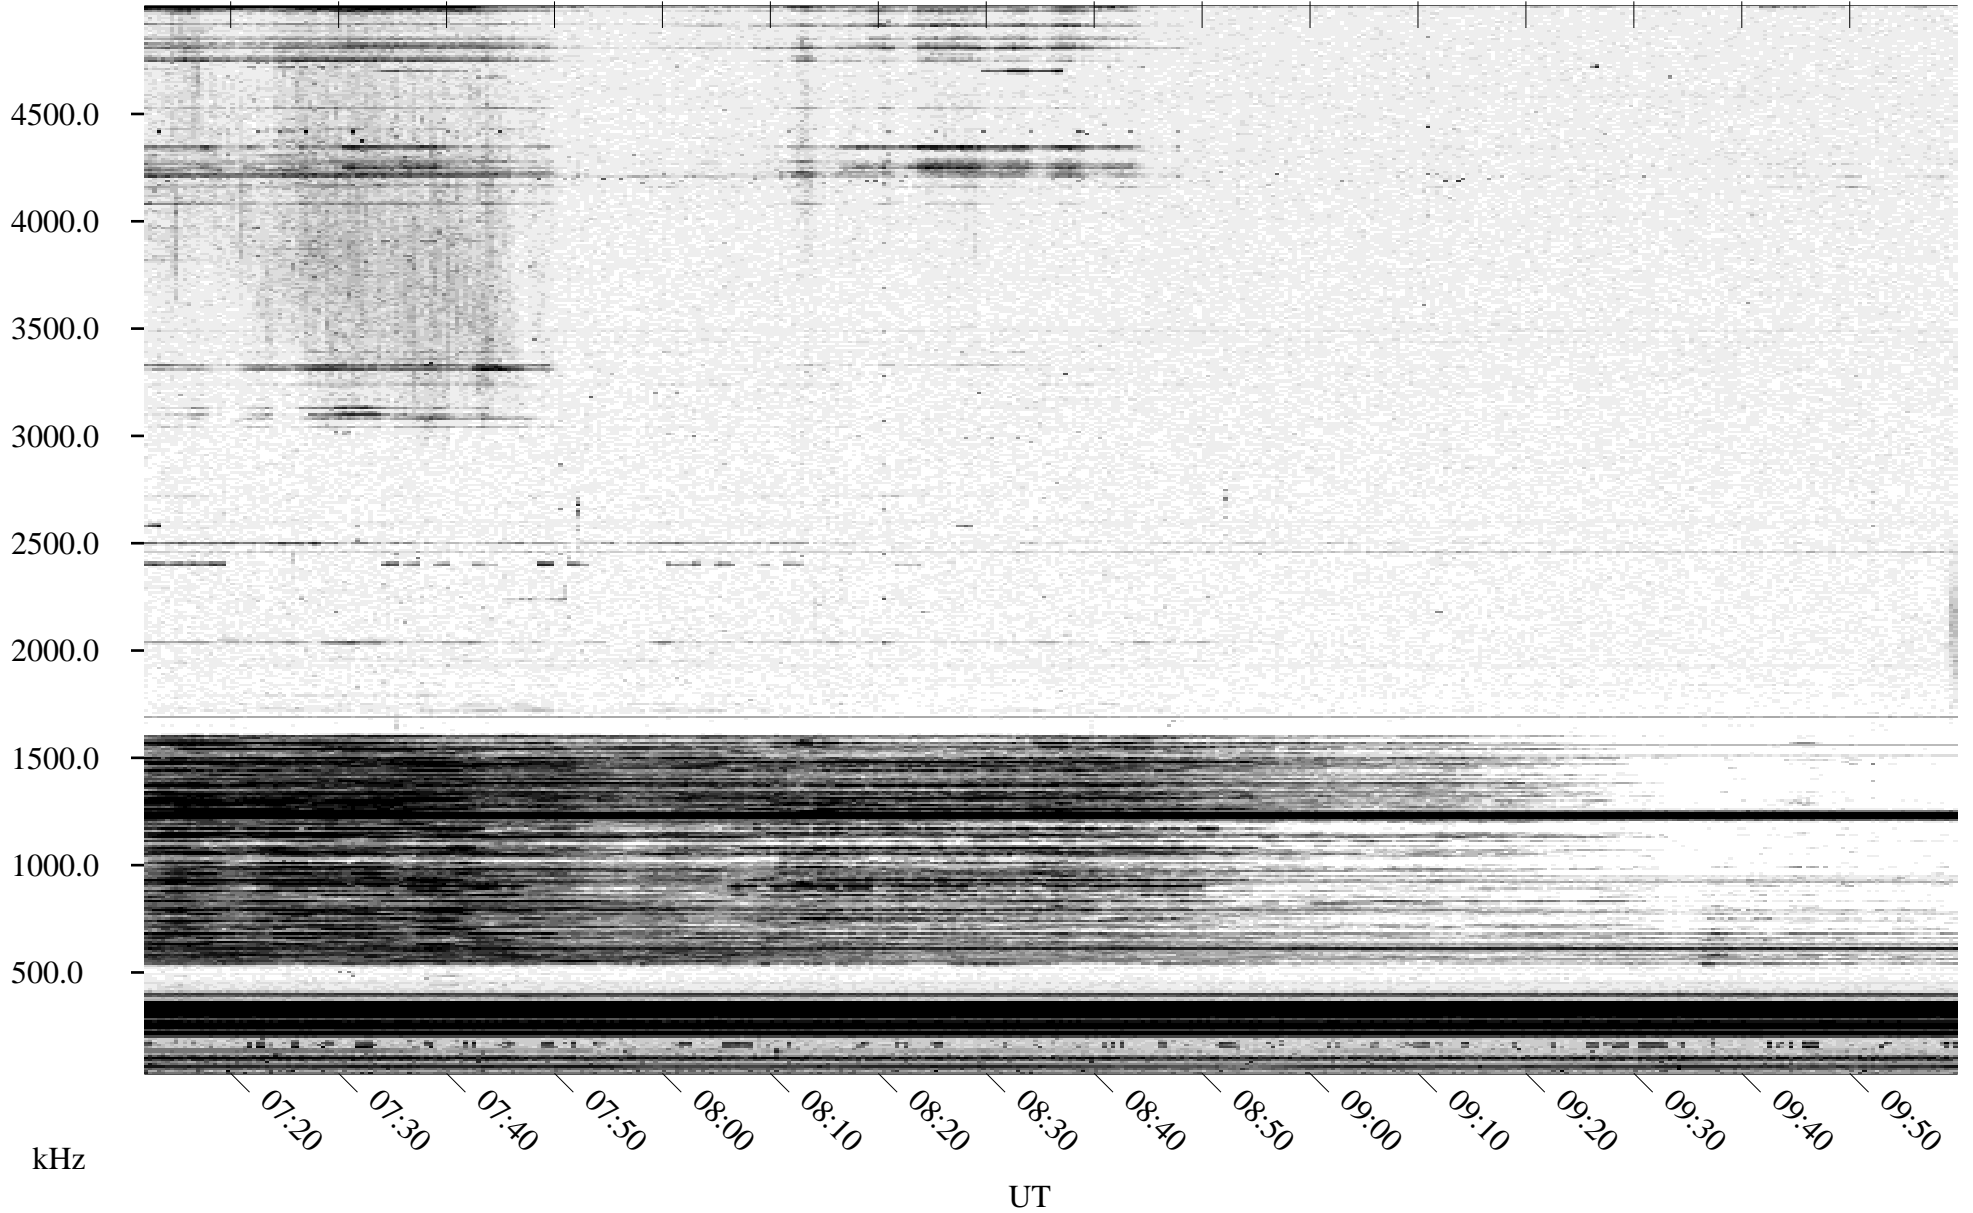

10/19/1995 Churchill, Manitoba

Linear Scale Black = 161 White = 15

ch95292l.r00m max_12

Page 1

10/19/1995 Churchill, Manitoba

Linear Scale Black = 161 White = 15

ch95292l.r00m max_12

Page 2

10/20/1995 Churchill, Manitoba

Linear Scale Black = 161 White = 15

ch95292l.r00m max_12

Page 3

10/20/1995 Churchill, Manitoba

Linear Scale Black = 161 White = 15

ch95292l.r00m max_12

Page 4

10/20/1995 Churchill, Manitoba

Linear Scale Black = 161 White = 15

ch95292l.r00m max_12

Page 5

10/20/1995 Churchill, Manitoba

Linear Scale Black = 161 White = 15

ch95292l.r00m max_12

Page 6

10/20/1995 Churchill, Manitoba

Linear Scale Black = 161 White = 15

ch95292l.r00m max_12

Page 7

10/20/1995 Churchill, Manitoba

Linear Scale Black = 161 White = 15

ch95292l.r00m max_12