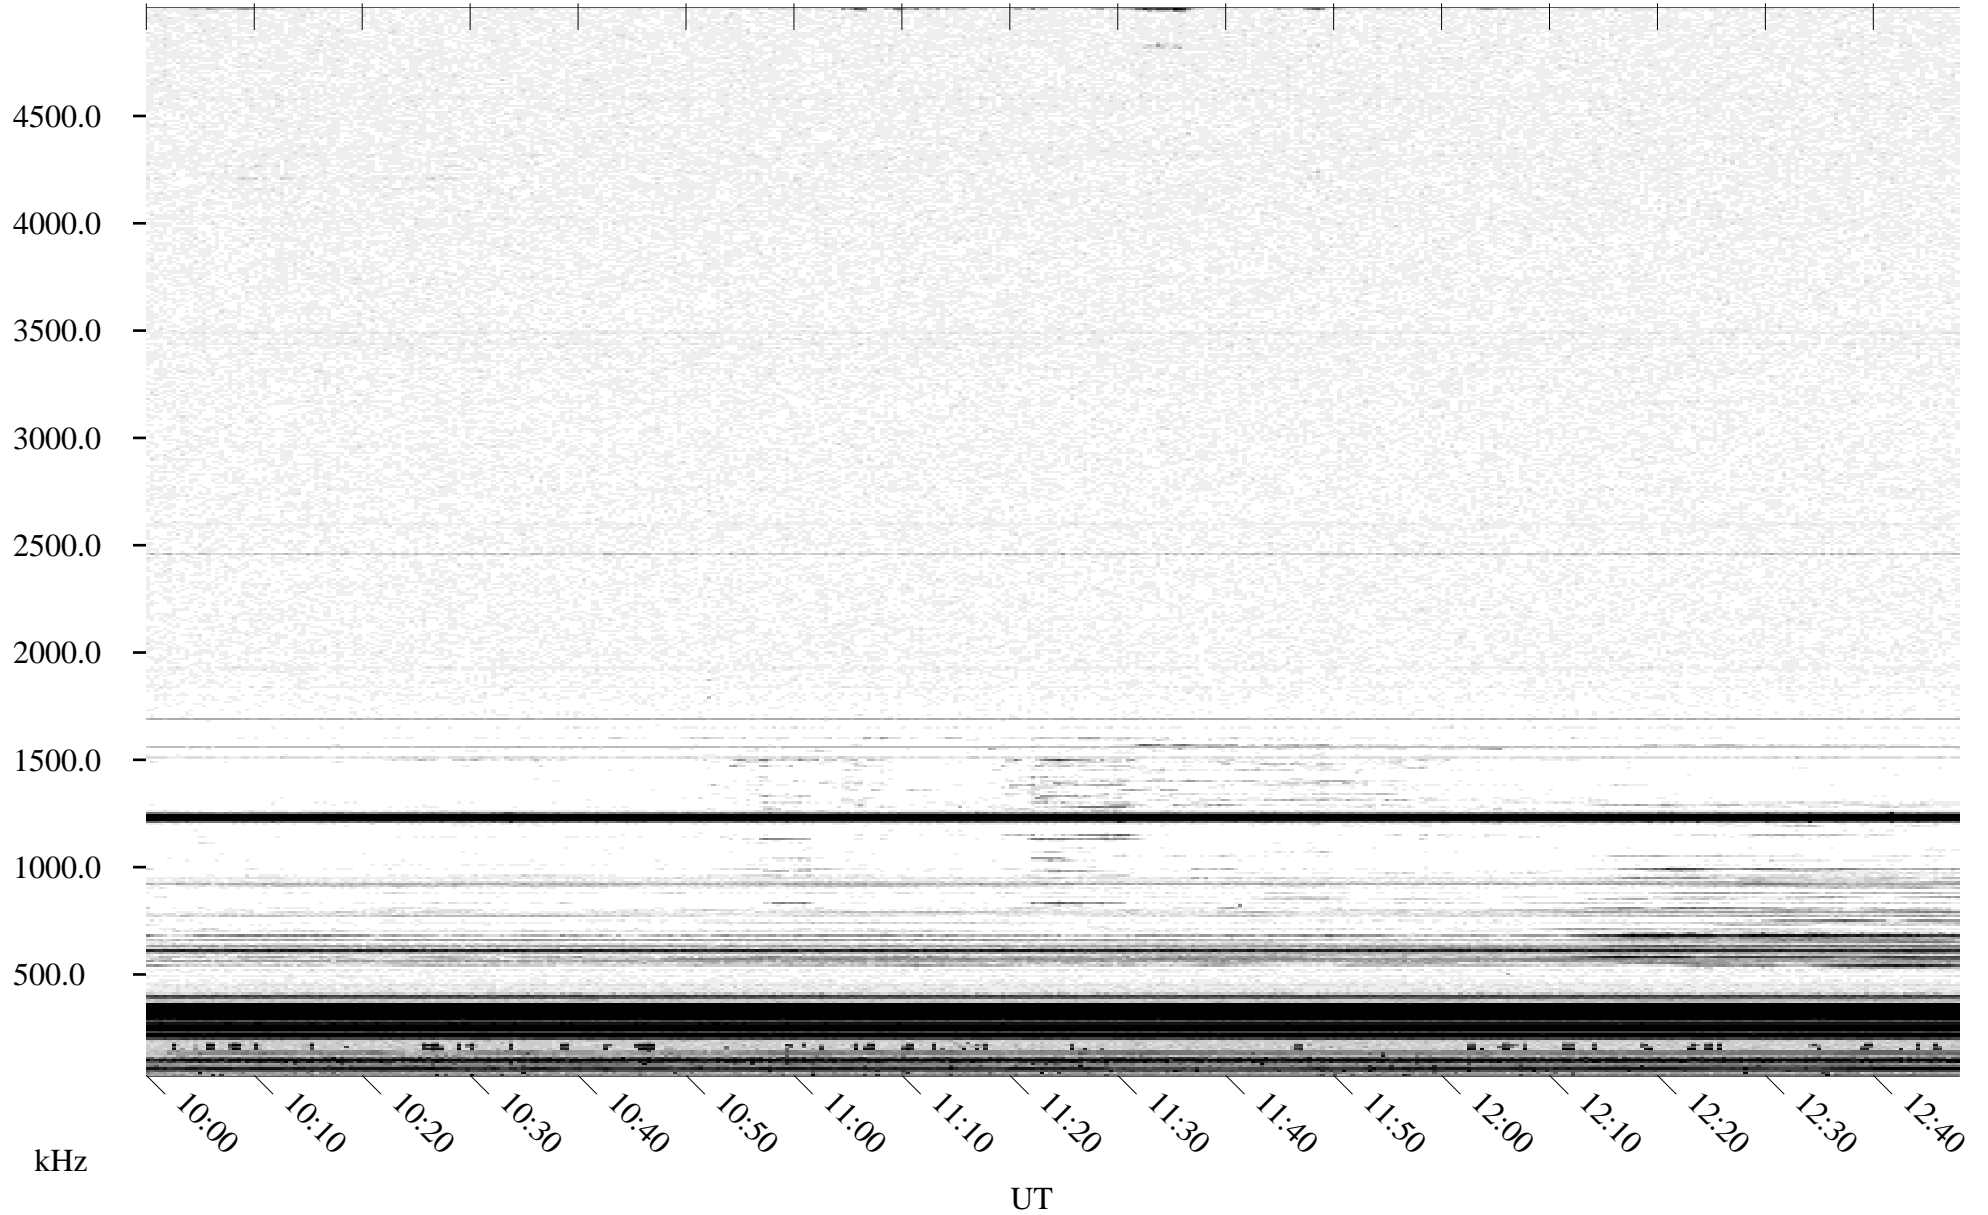

10/19/1995 Churchill, Manitoba

Linear Scale Black = 161 White = 15

ch95292l.r00m max_12

Page 1

10/19/1995 Churchill, Manitoba

Linear Scale Black = 161 White = 15

ch95292l.r00m max_12

Page 2

10/20/1995 Churchill, Manitoba

Linear Scale Black = 161 White = 15

ch95292l.r00m max_12

Page 3

10/20/1995 Churchill, Manitoba

Linear Scale Black = 161 White = 15

ch95292l.r00m max_12

Page 4

10/20/1995 Churchill, Manitoba

Linear Scale Black = 161 White = 15

ch95292l.r00m max_12

Page 5

10/20/1995 Churchill, Manitoba

Linear Scale Black = 161 White = 15

ch95292l.r00m max_12

Page 6

10/20/1995 Churchill, Manitoba

Linear Scale Black = 161 White = 15

ch95292l.r00m max_12

Page 7

10/20/1995 Churchill, Manitoba

Linear Scale Black = 161 White = 15

ch95292l.r00m max_12