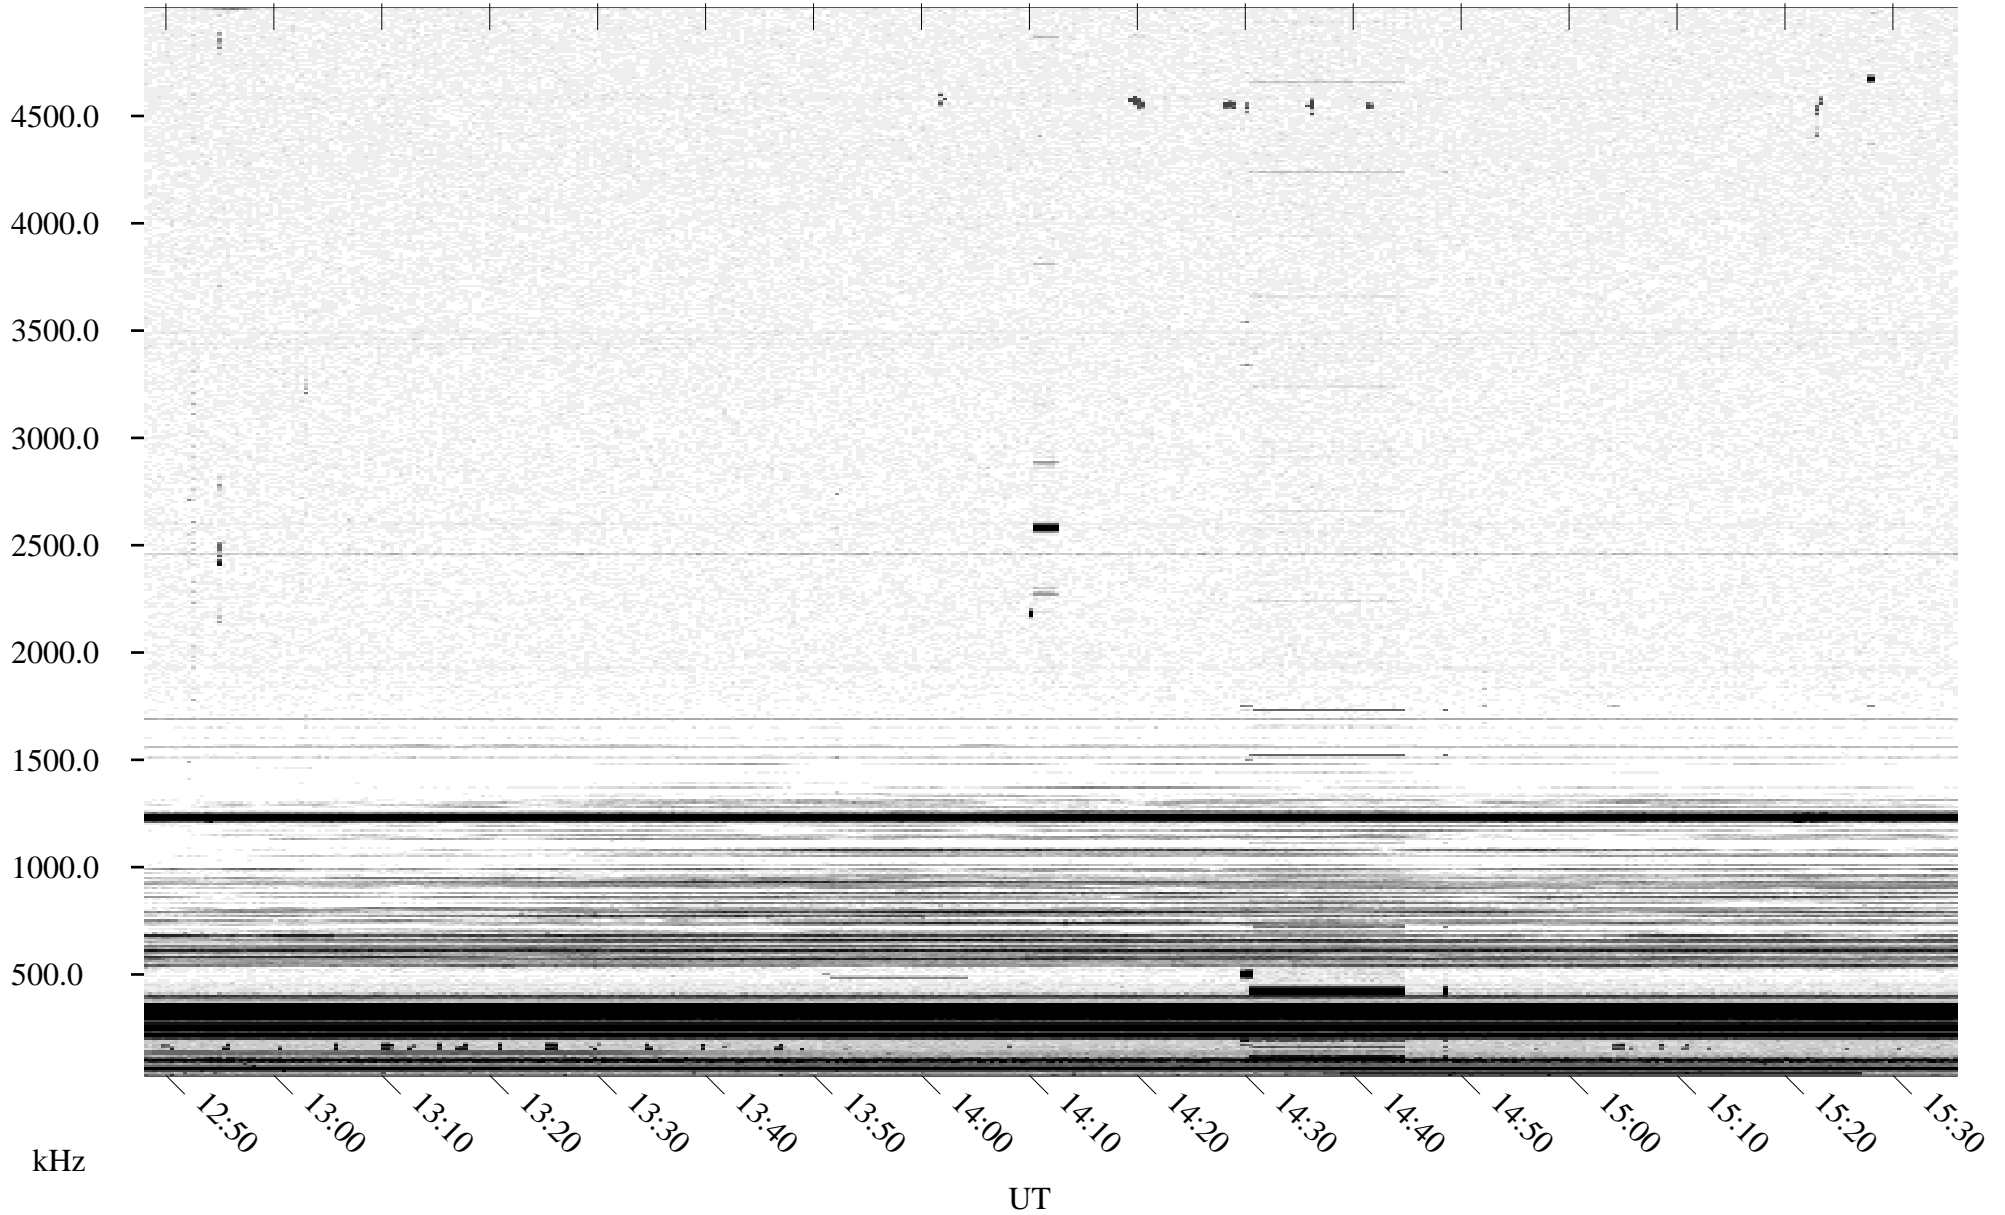

10/19/1995 Churchill, Manitoba

Linear Scale Black = 161 White = 15

ch95292l.r00m max_12

Page 1

10/19/1995 Churchill, Manitoba

Linear Scale Black = 161 White = 15

ch95292l.r00m max_12

Page 2

10/20/1995 Churchill, Manitoba

Linear Scale Black = 161 White = 15

ch95292l.r00m max_12

Page 3

10/20/1995 Churchill, Manitoba

Linear Scale Black = 161 White = 15

ch95292l.r00m max_12

Page 4

10/20/1995 Churchill, Manitoba

Linear Scale Black = 161 White = 15

ch95292l.r00m max_12

Page 5

10/20/1995 Churchill, Manitoba

Linear Scale Black = 161 White = 15

ch95292l.r00m max_12

Page 6

10/20/1995 Churchill, Manitoba

Linear Scale Black = 161 White = 15

ch95292l.r00m max_12

Page 7

10/20/1995 Churchill, Manitoba

Linear Scale Black = 161 White = 15

ch95292l.r00m max_12