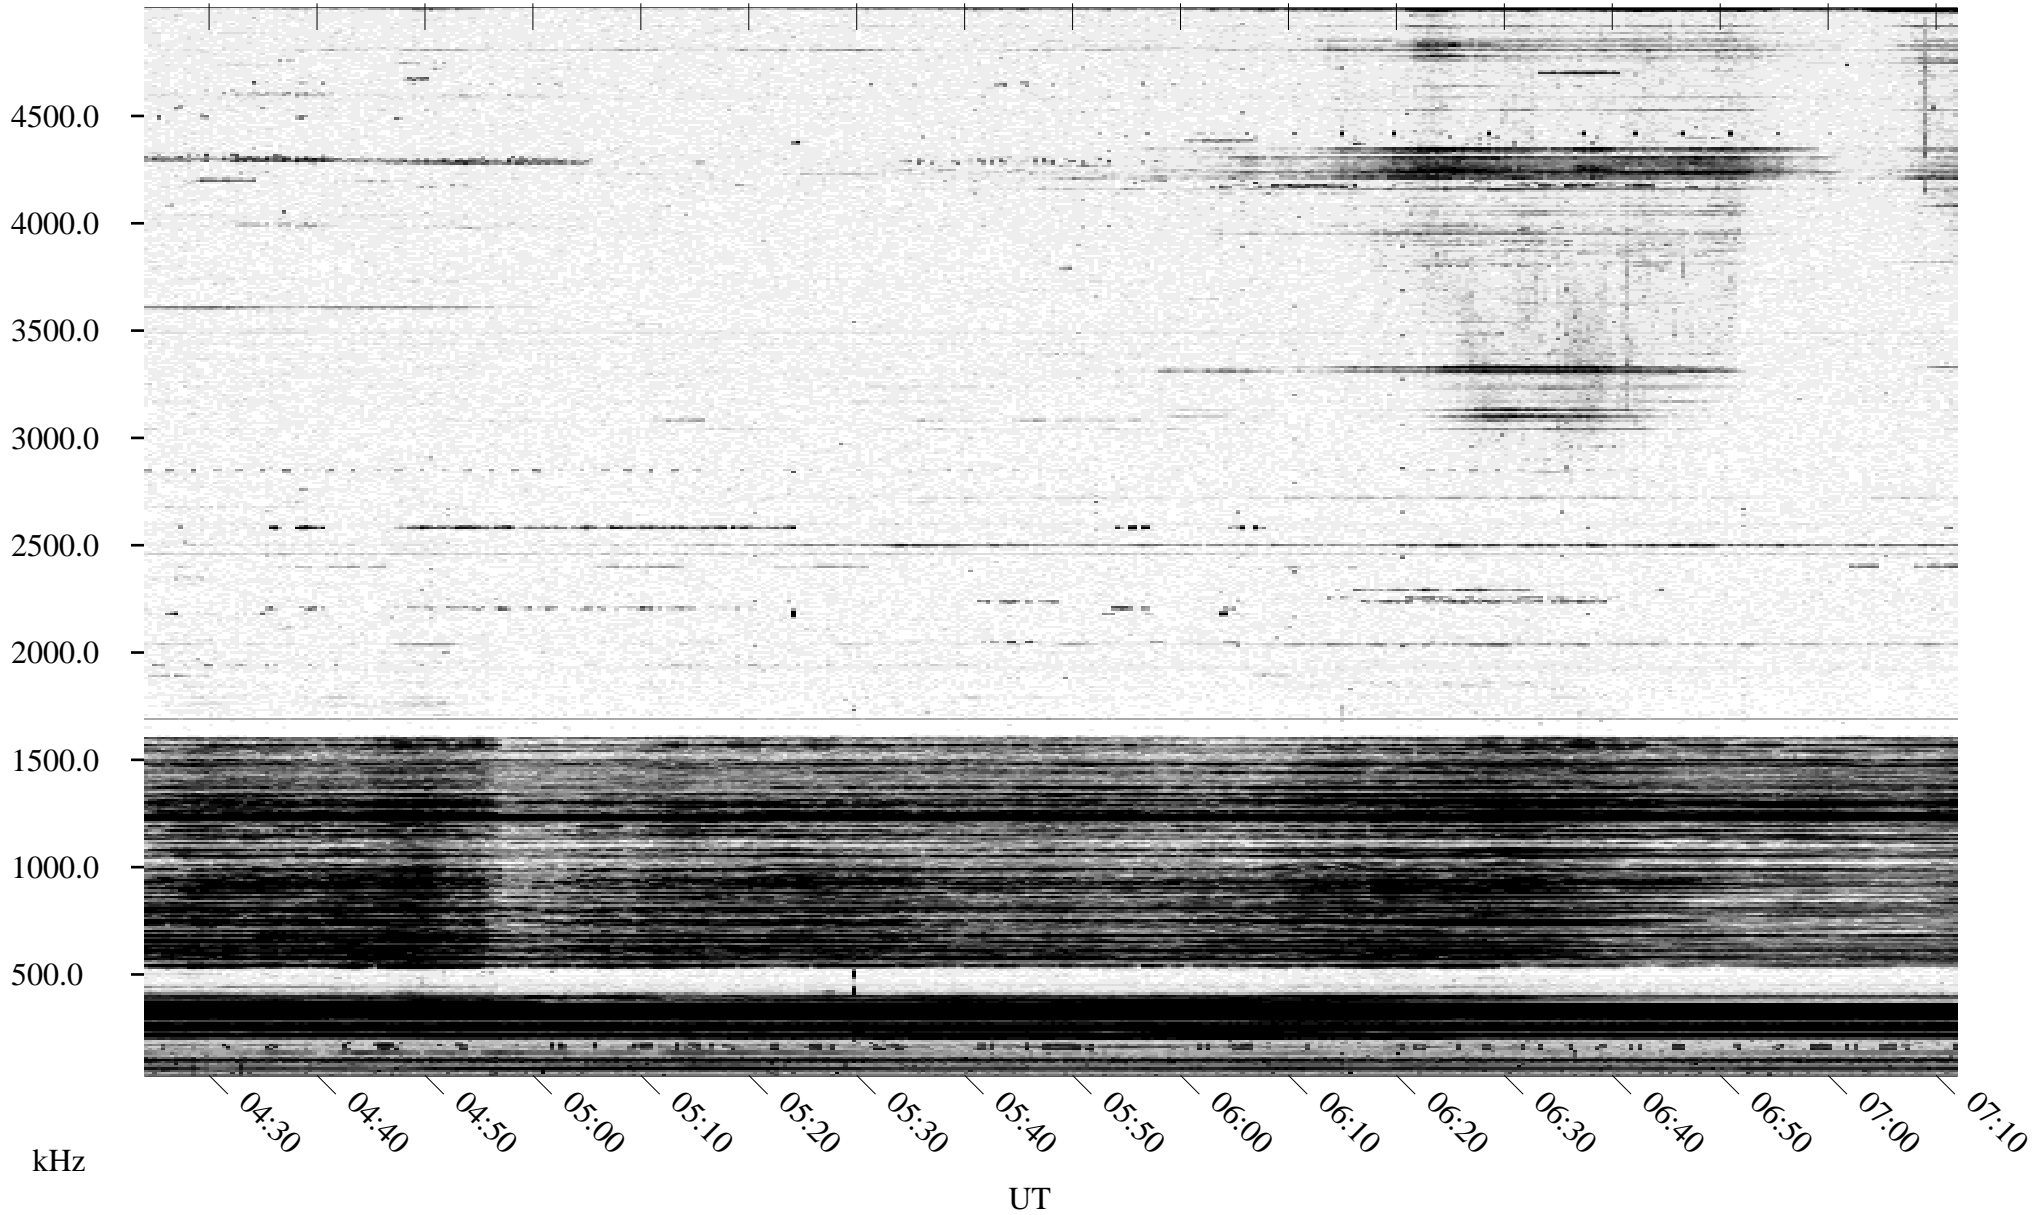

10/19/1995 Churchill, Manitoba

Linear Scale Black = 161 White = 15

ch95292l.r00m max_12

Page 1

10/19/1995 Churchill, Manitoba

Linear Scale Black = 161 White = 15

ch95292l.r00m max_12

Page 2

10/20/1995 Churchill, Manitoba

Linear Scale Black = 161 White = 15

ch95292l.r00m max_12

Page 3

10/20/1995 Churchill, Manitoba

Linear Scale Black = 161 White = 15

ch95292l.r00m max_12

Page 4

10/20/1995 Churchill, Manitoba

Linear Scale Black = 161 White = 15

ch95292l.r00m max_12

Page 5

10/20/1995 Churchill, Manitoba

Linear Scale Black = 161 White = 15

ch95292l.r00m max_12

Page 6

10/20/1995 Churchill, Manitoba

Linear Scale Black = 161 White = 15

ch95292l.r00m max_12

Page 7

10/20/1995 Churchill, Manitoba

Linear Scale Black = 161 White = 15

ch95292l.r00m max_12