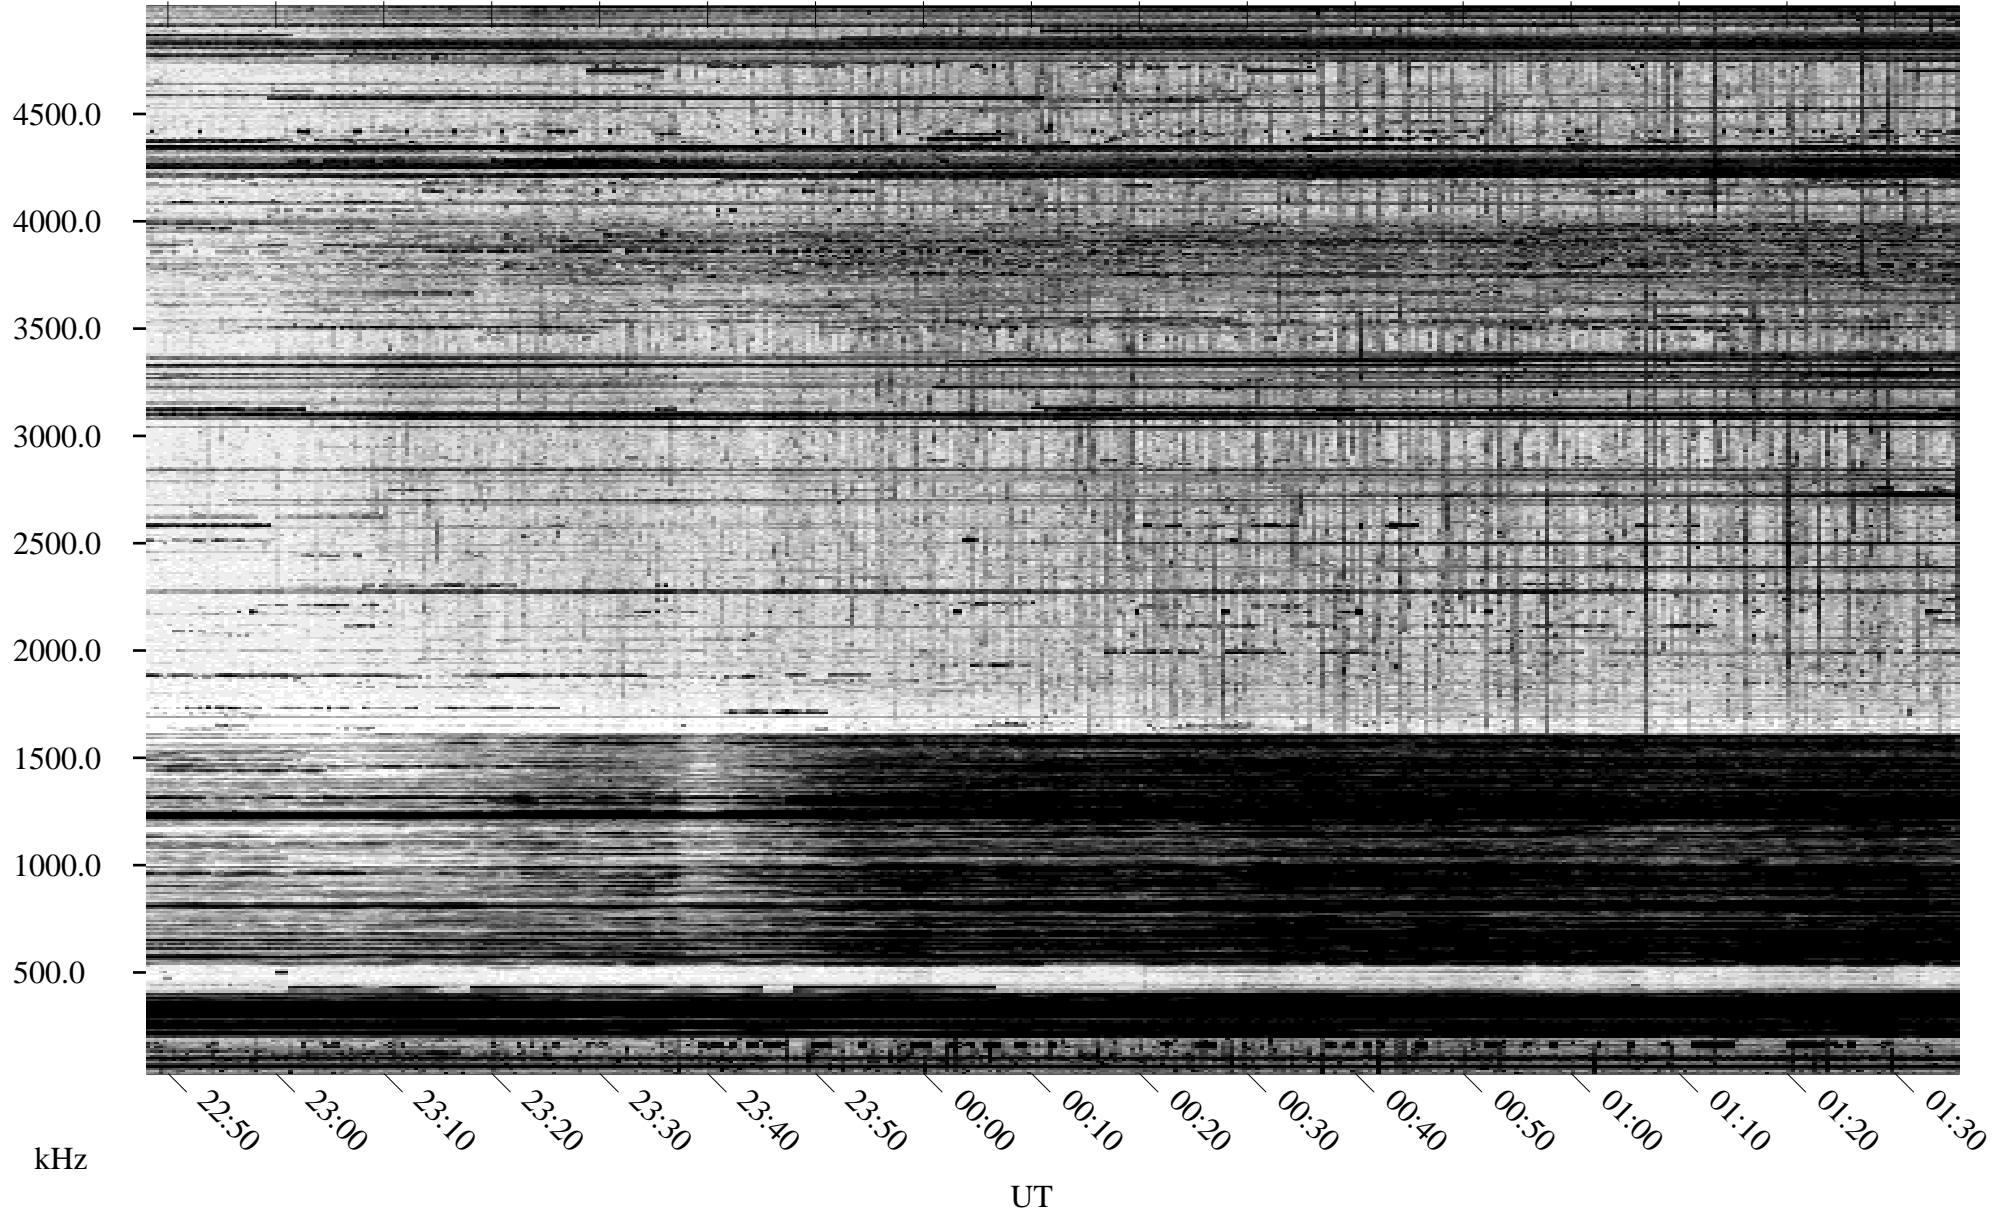

10/19/1995 Churchill, Manitoba

Linear Scale Black = 161 White = 15

ch95292l.r00m max_12

Page 1

10/19/1995 Churchill, Manitoba

Linear Scale Black = 161 White = 15

ch95292l.r00m max_12

Page 2

10/20/1995 Churchill, Manitoba

Linear Scale Black = 161 White = 15

ch95292l.r00m max_12

Page 3

10/20/1995 Churchill, Manitoba

Linear Scale Black = 161 White = 15

ch95292l.r00m max_12

Page 4

10/20/1995 Churchill, Manitoba

Linear Scale Black = 161 White = 15

ch95292l.r00m max_12

Page 5

10/20/1995 Churchill, Manitoba

Linear Scale Black = 161 White = 15

ch95292l.r00m max_12

Page 6

10/20/1995 Churchill, Manitoba

Linear Scale Black = 161 White = 15

ch95292l.r00m max_12

Page 7

10/20/1995 Churchill, Manitoba

Linear Scale Black = 161 White = 15

ch95292l.r00m max_12