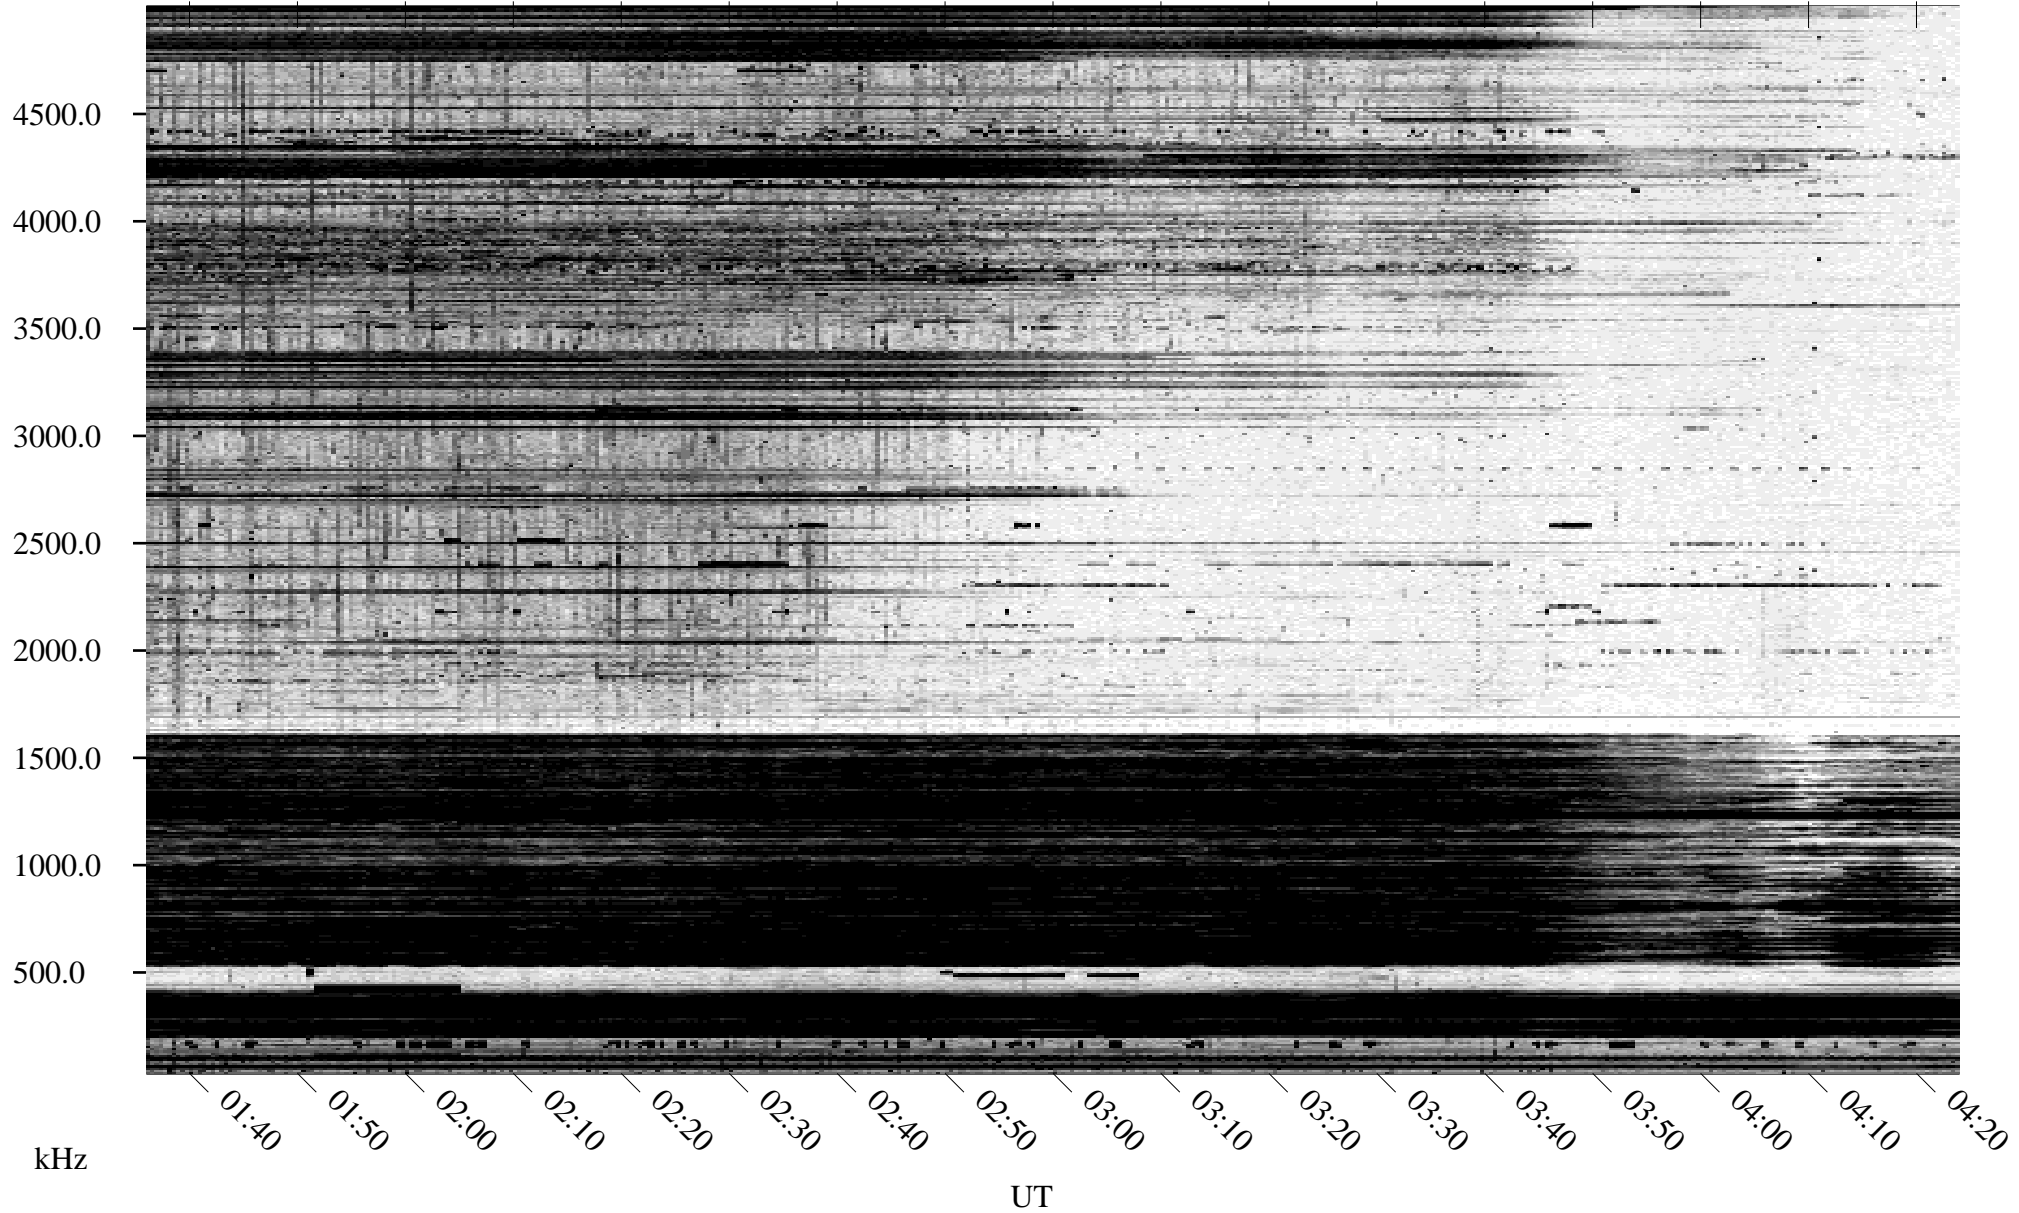

10/19/1995 Churchill, Manitoba

Linear Scale Black = 161 White = 15

ch95292l.r00m max_12

Page 1

10/19/1995 Churchill, Manitoba

Linear Scale Black = 161 White = 15

ch95292l.r00m max_12

Page 2

10/20/1995 Churchill, Manitoba

Linear Scale Black = 161 White = 15

ch95292l.r00m max_12

Page 3

10/20/1995 Churchill, Manitoba

Linear Scale Black = 161 White = 15

ch95292l.r00m max_12

Page 4

10/20/1995 Churchill, Manitoba

Linear Scale Black = 161 White = 15

ch95292l.r00m max_12

Page 5

10/20/1995 Churchill, Manitoba

Linear Scale Black = 161 White = 15

ch95292l.r00m max_12

Page 6

10/20/1995 Churchill, Manitoba

Linear Scale Black = 161 White = 15

ch95292l.r00m max_12

Page 7

10/20/1995 Churchill, Manitoba

Linear Scale Black = 161 White = 15

ch95292l.r00m max_12