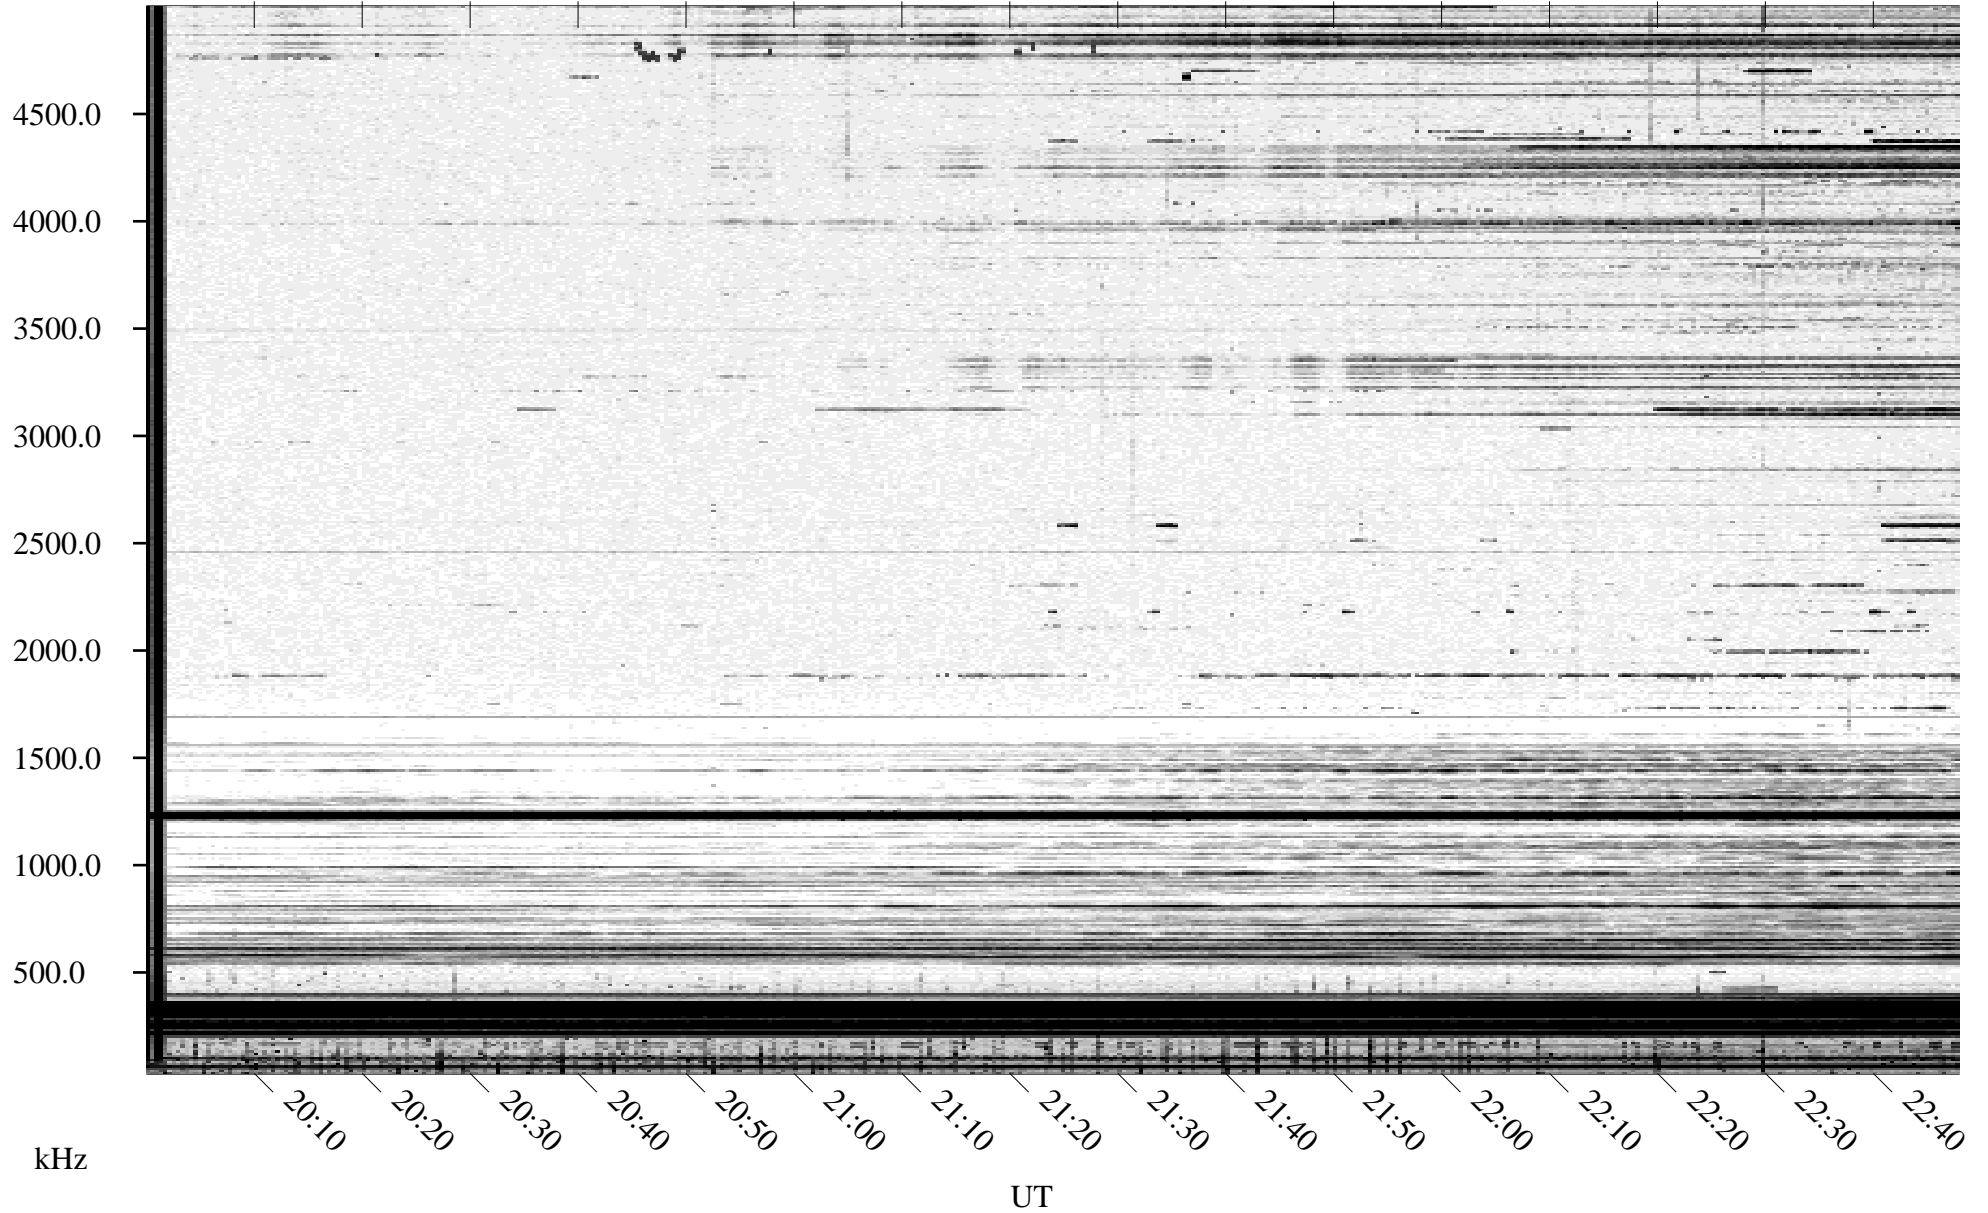

10/19/1995 Churchill, Manitoba

Linear Scale Black = 161 White = 15

ch95292l.r00m max_12

Page 1

10/19/1995 Churchill, Manitoba

Linear Scale Black = 161 White = 15

ch95292l.r00m max_12

Page 2

10/20/1995 Churchill, Manitoba

Linear Scale Black = 161 White = 15

ch95292l.r00m max_12

Page 3

10/20/1995 Churchill, Manitoba

Linear Scale Black = 161 White = 15

ch95292l.r00m max_12

Page 4

10/20/1995 Churchill, Manitoba

Linear Scale Black = 161 White = 15

ch95292l.r00m max_12

Page 5

10/20/1995 Churchill, Manitoba

Linear Scale Black = 161 White = 15

ch95292l.r00m max_12

Page 6

10/20/1995 Churchill, Manitoba

Linear Scale Black = 161 White = 15

ch95292l.r00m max_12

Page 7

10/20/1995 Churchill, Manitoba

Linear Scale Black = 161 White = 15

ch95292l.r00m max_12