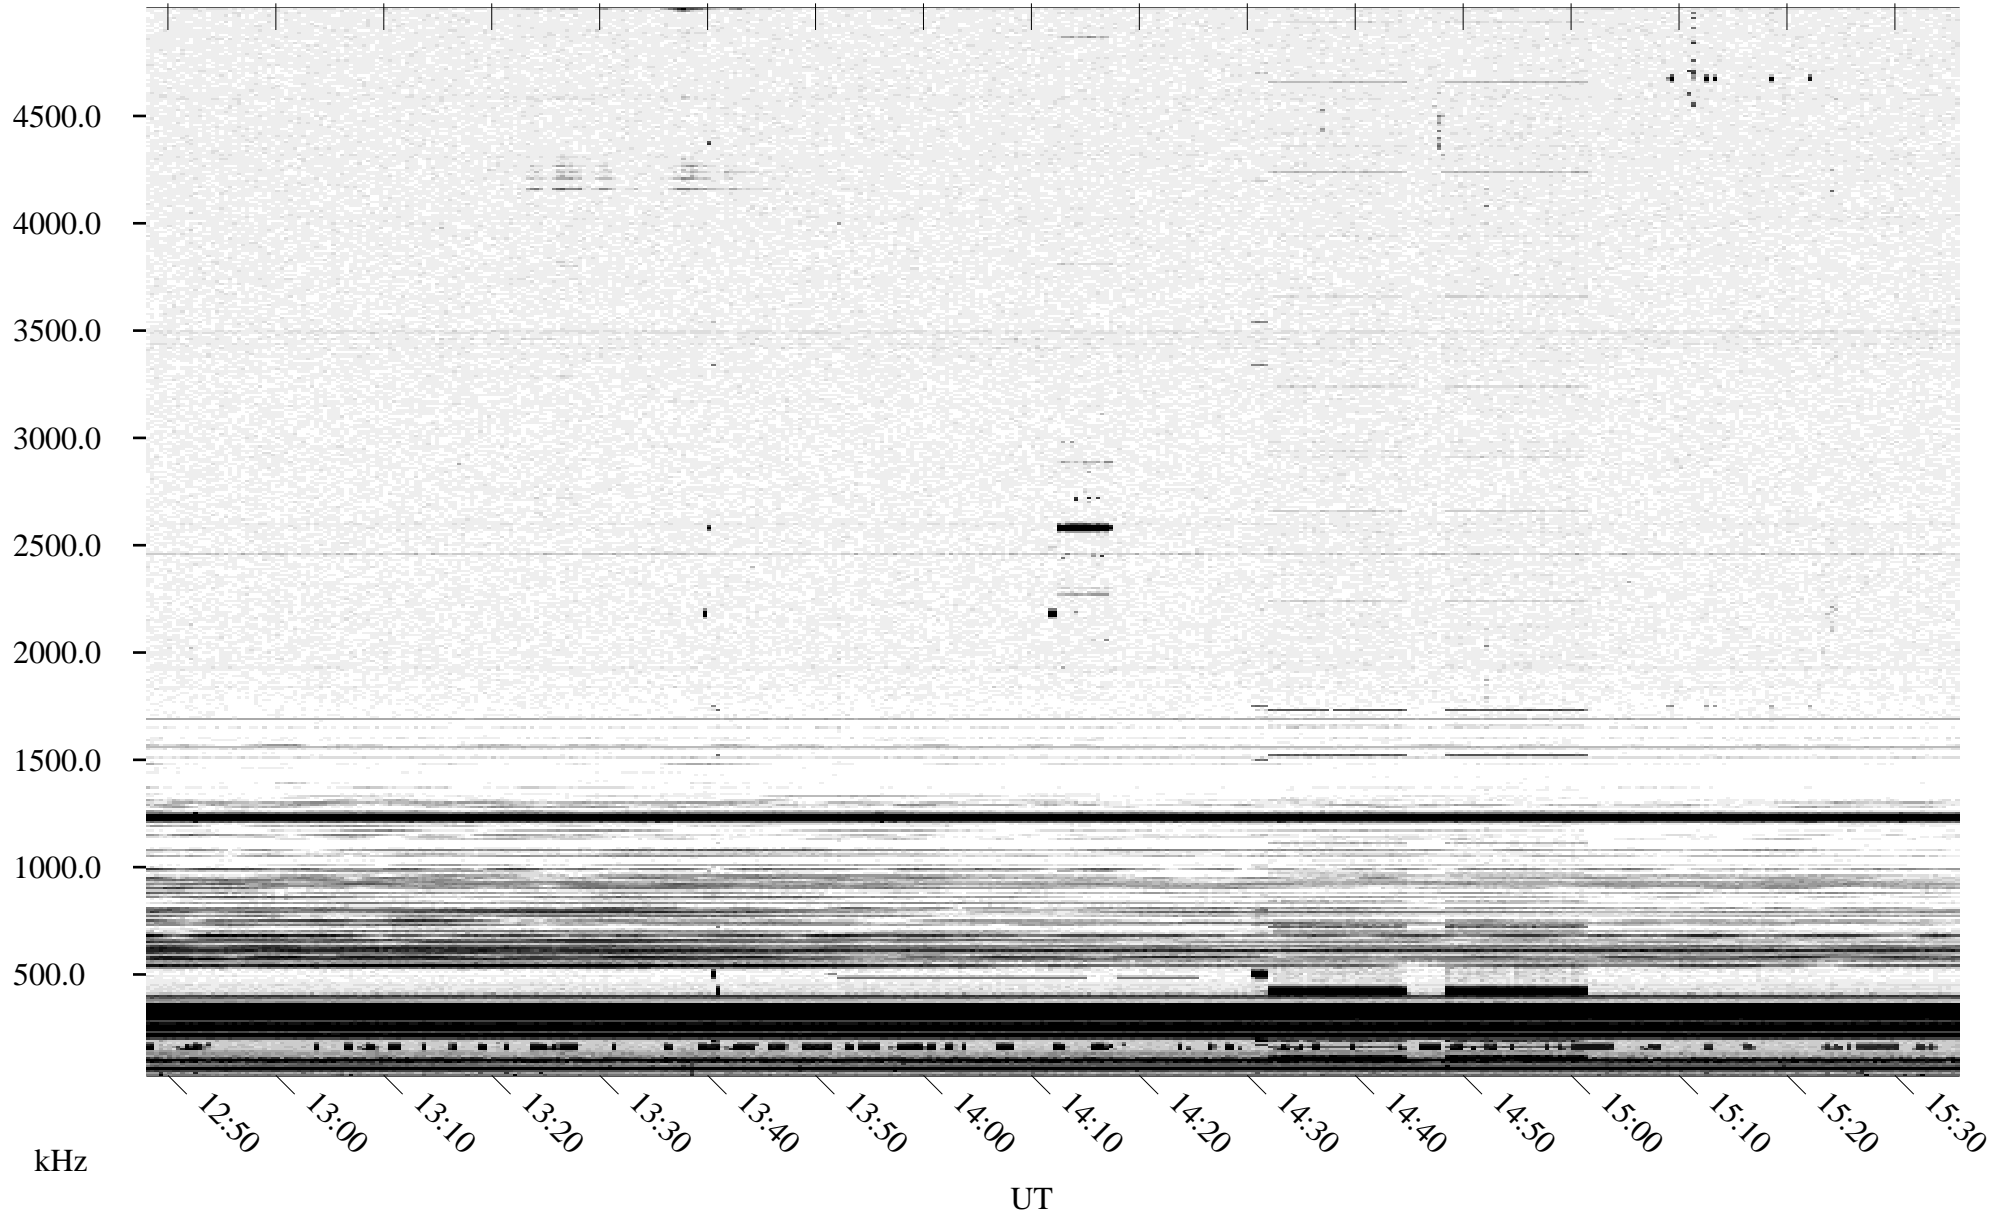

# 10/21/1995 Churchill, Manitoba

Linear Scale    Black = 161    White = 15

ch95293l.r00m max\_12

Page 5

# 10/21/1995 Churchill, Manitoba

Linear Scale    Black = 161    White = 15

ch95293l.r00m max\_12

Page 6

# 10/21/1995 Churchill, Manitoba

Linear Scale    Black = 161    White = 15

ch95293l.r00m max\_12

Page 7

# 10/21/1995 Churchill, Manitoba

Linear Scale Black = 161 White = 15

ch95293l.r00m max\_12

Page 8

UT