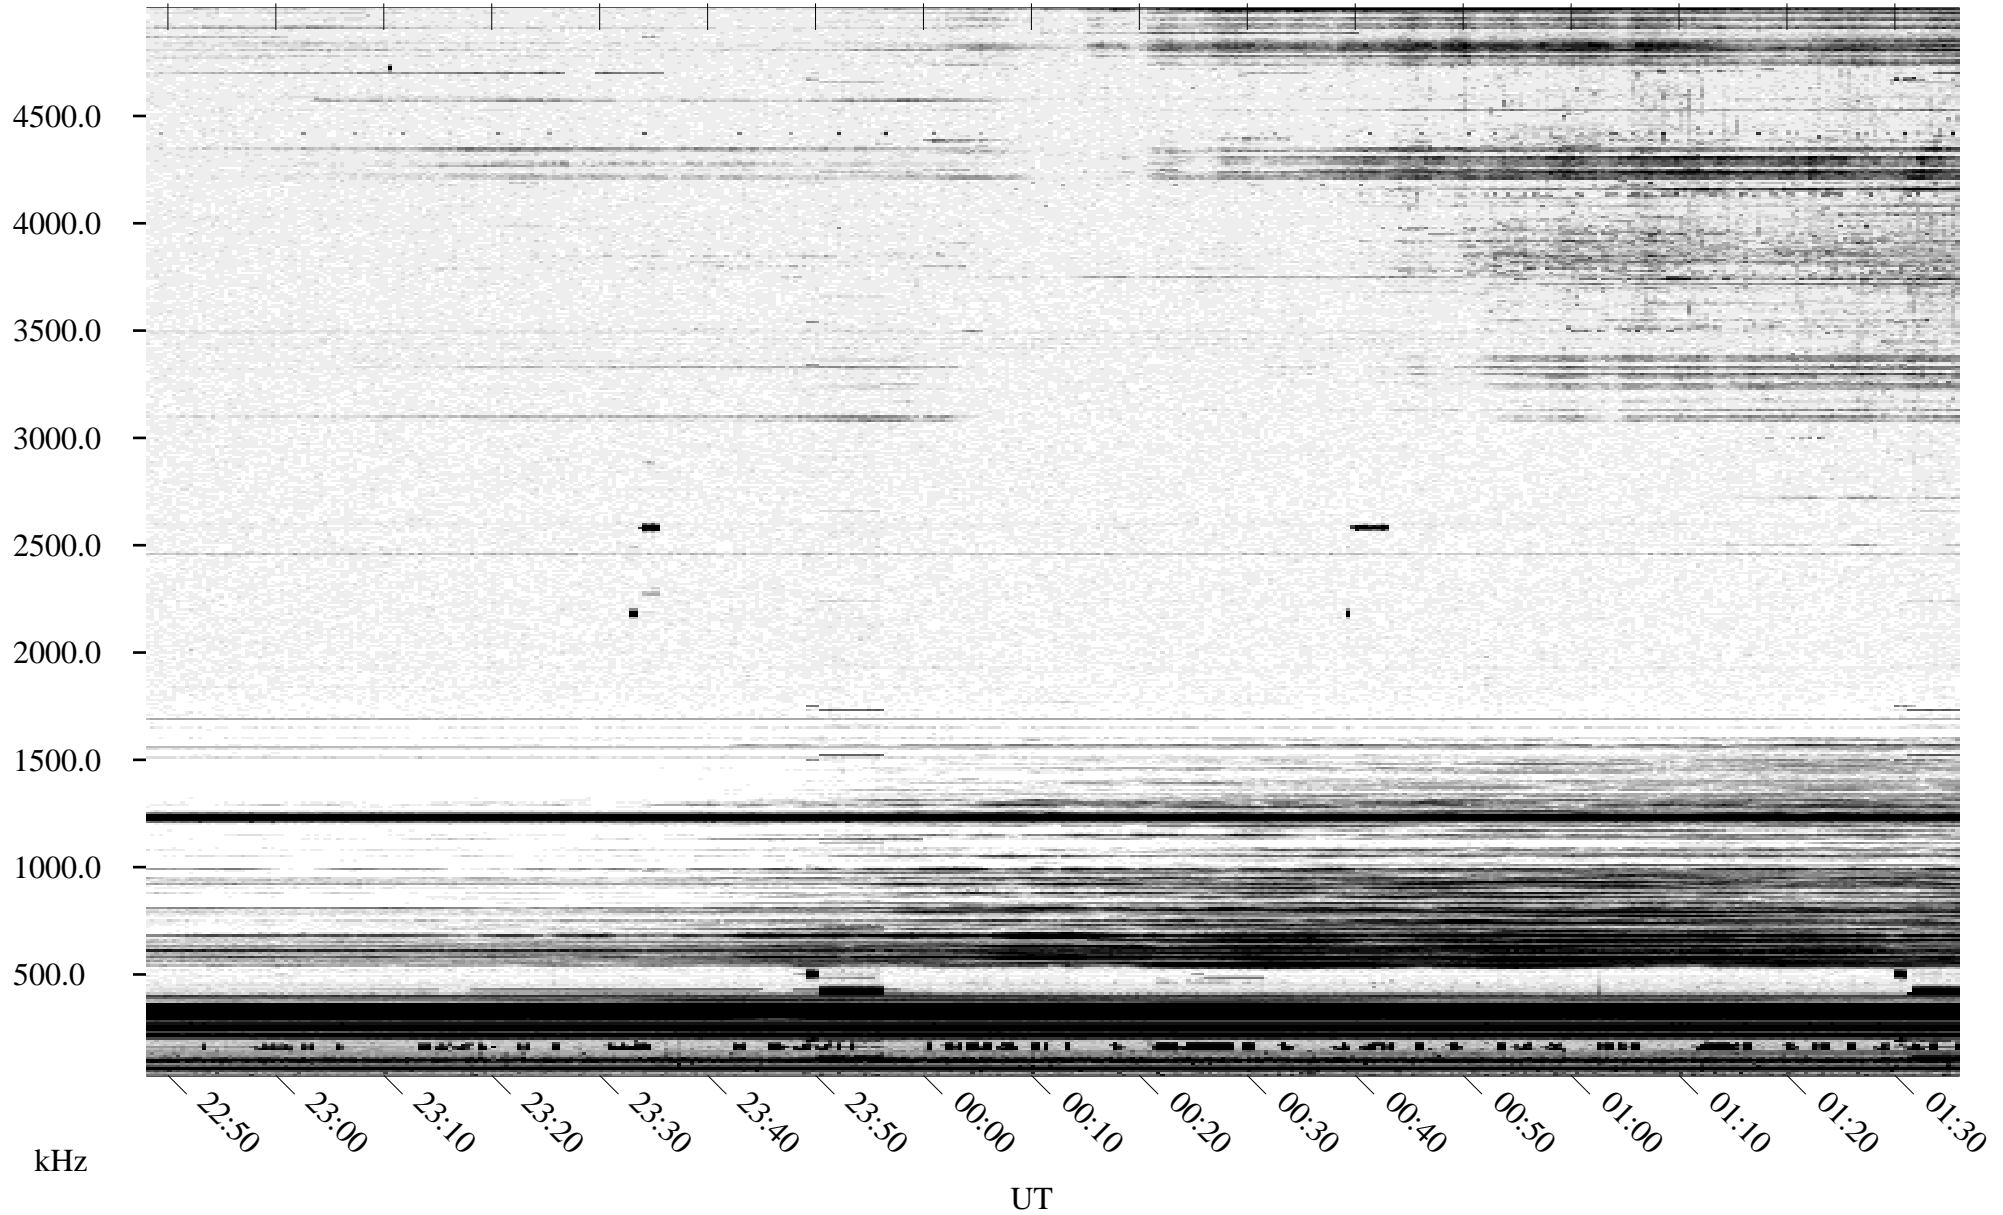

# 10/20/1995 Churchill, Manitoba

Linear Scale    Black = 161    White = 15

ch95293l.r00m max\_12

Page 1

# 10/20/1995 Churchill, Manitoba

Linear Scale    Black = 161    White = 15

ch95293l.r00m max\_12

Page 2

# 10/21/1995 Churchill, Manitoba

Linear Scale    Black = 161    White = 15

ch95293l.r00m max\_12

Page 3

# 10/21/1995 Churchill, Manitoba

Linear Scale    Black = 161    White = 15

ch95293l.r00m max\_12

Page 4