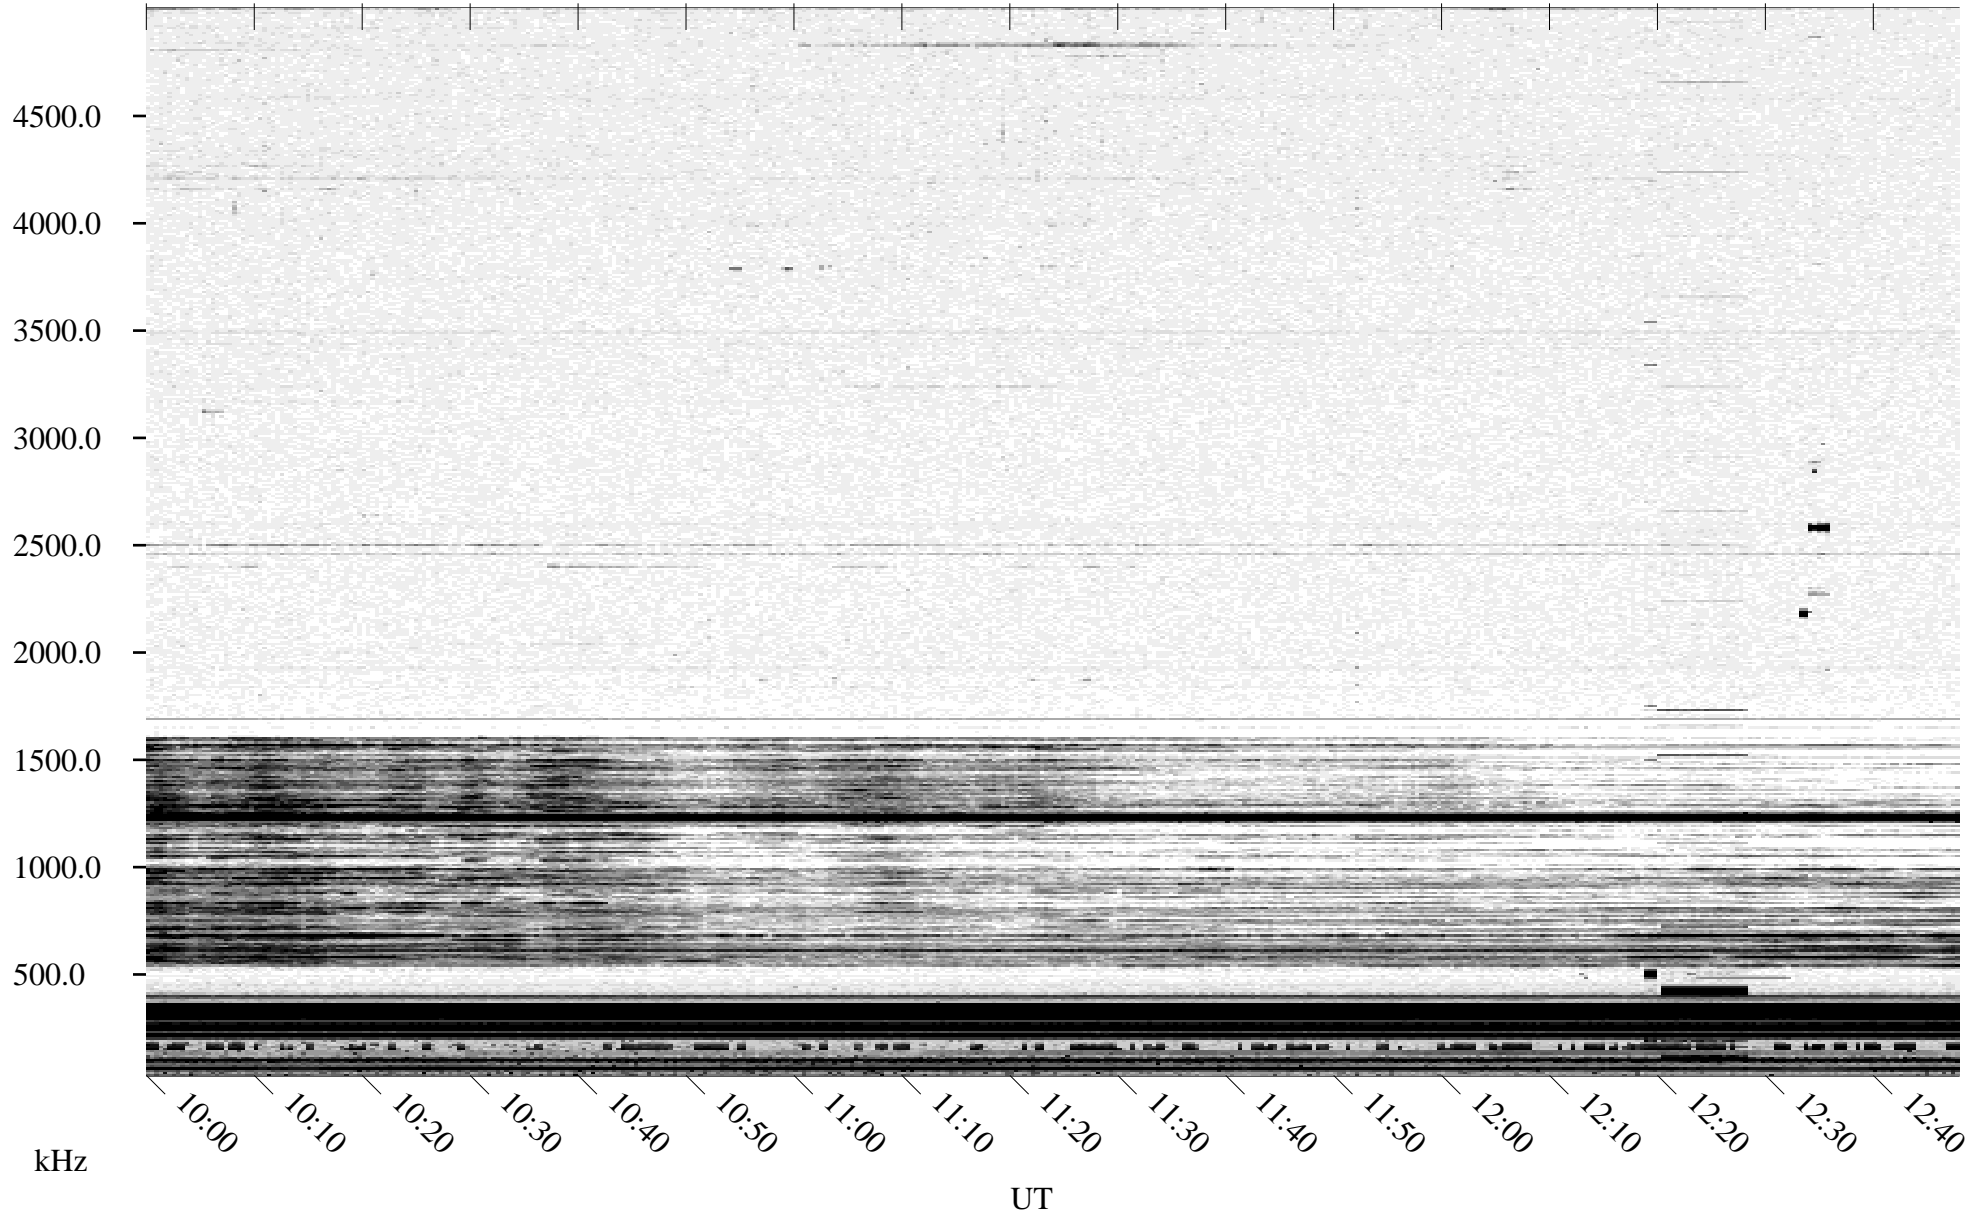

# 10/21/1995 Churchill, Manitoba

Linear Scale    Black = 161    White = 15

ch95293l.r00m max\_12

Page 5

# 10/21/1995 Churchill, Manitoba

Linear Scale    Black = 161    White = 15

ch95293l.r00m max\_12

Page 6

# 10/21/1995 Churchill, Manitoba

Linear Scale    Black = 161    White = 15

ch95293l.r00m max\_12

Page 7