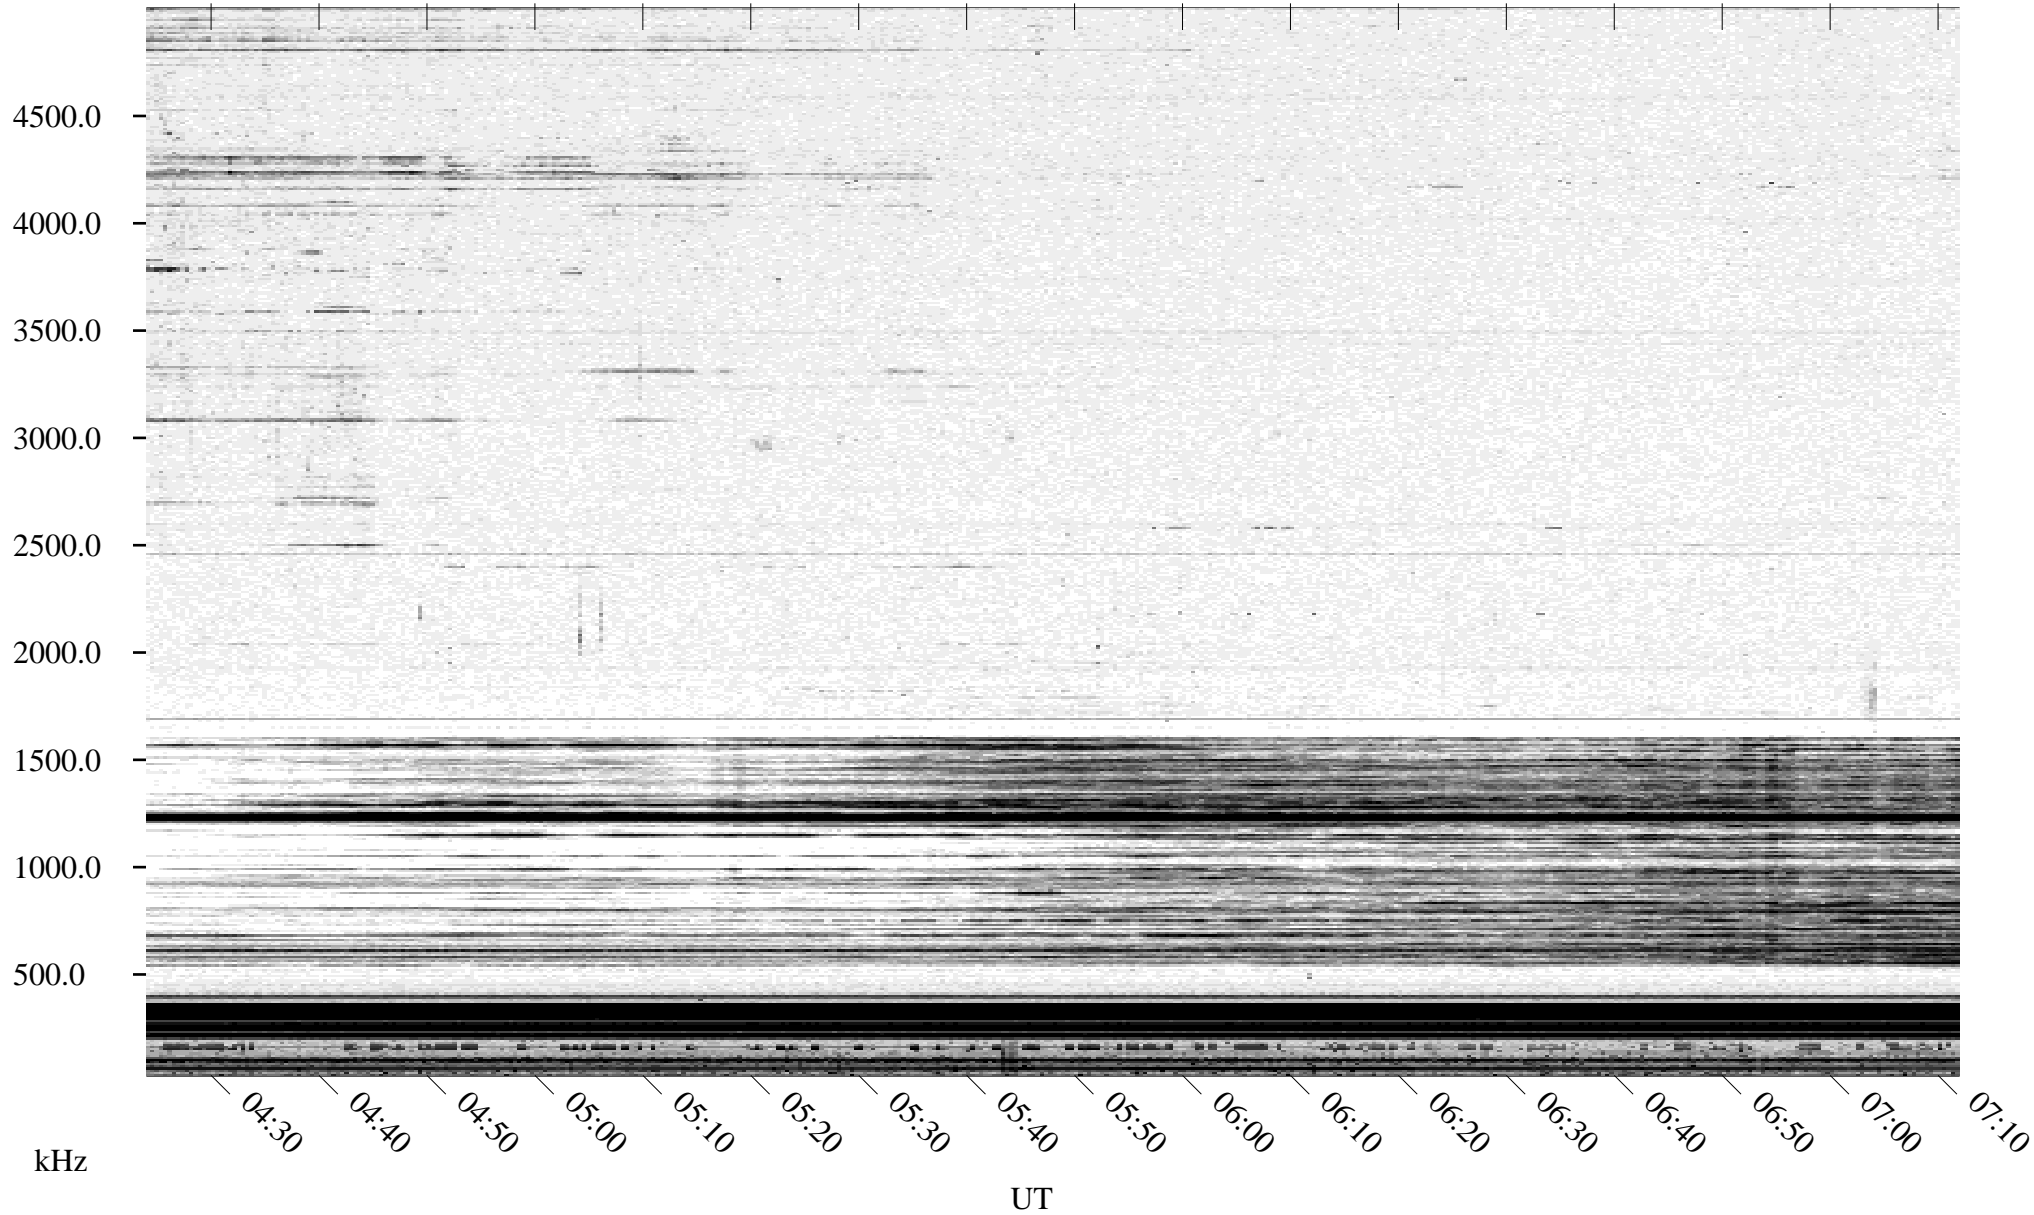

# 10/20/1995 Churchill, Manitoba

Linear Scale    Black = 161    White = 15

ch95293l.r00m max\_12

Page 1

# 10/20/1995 Churchill, Manitoba

Linear Scale    Black = 161    White = 15

ch95293l.r00m max\_12

Page 2

# 10/21/1995 Churchill, Manitoba

Linear Scale    Black = 161    White = 15

ch95293l.r00m max\_12

Page 3

# 10/21/1995 Churchill, Manitoba

Linear Scale    Black = 161    White = 15

ch95293l.r00m max\_12

Page 4