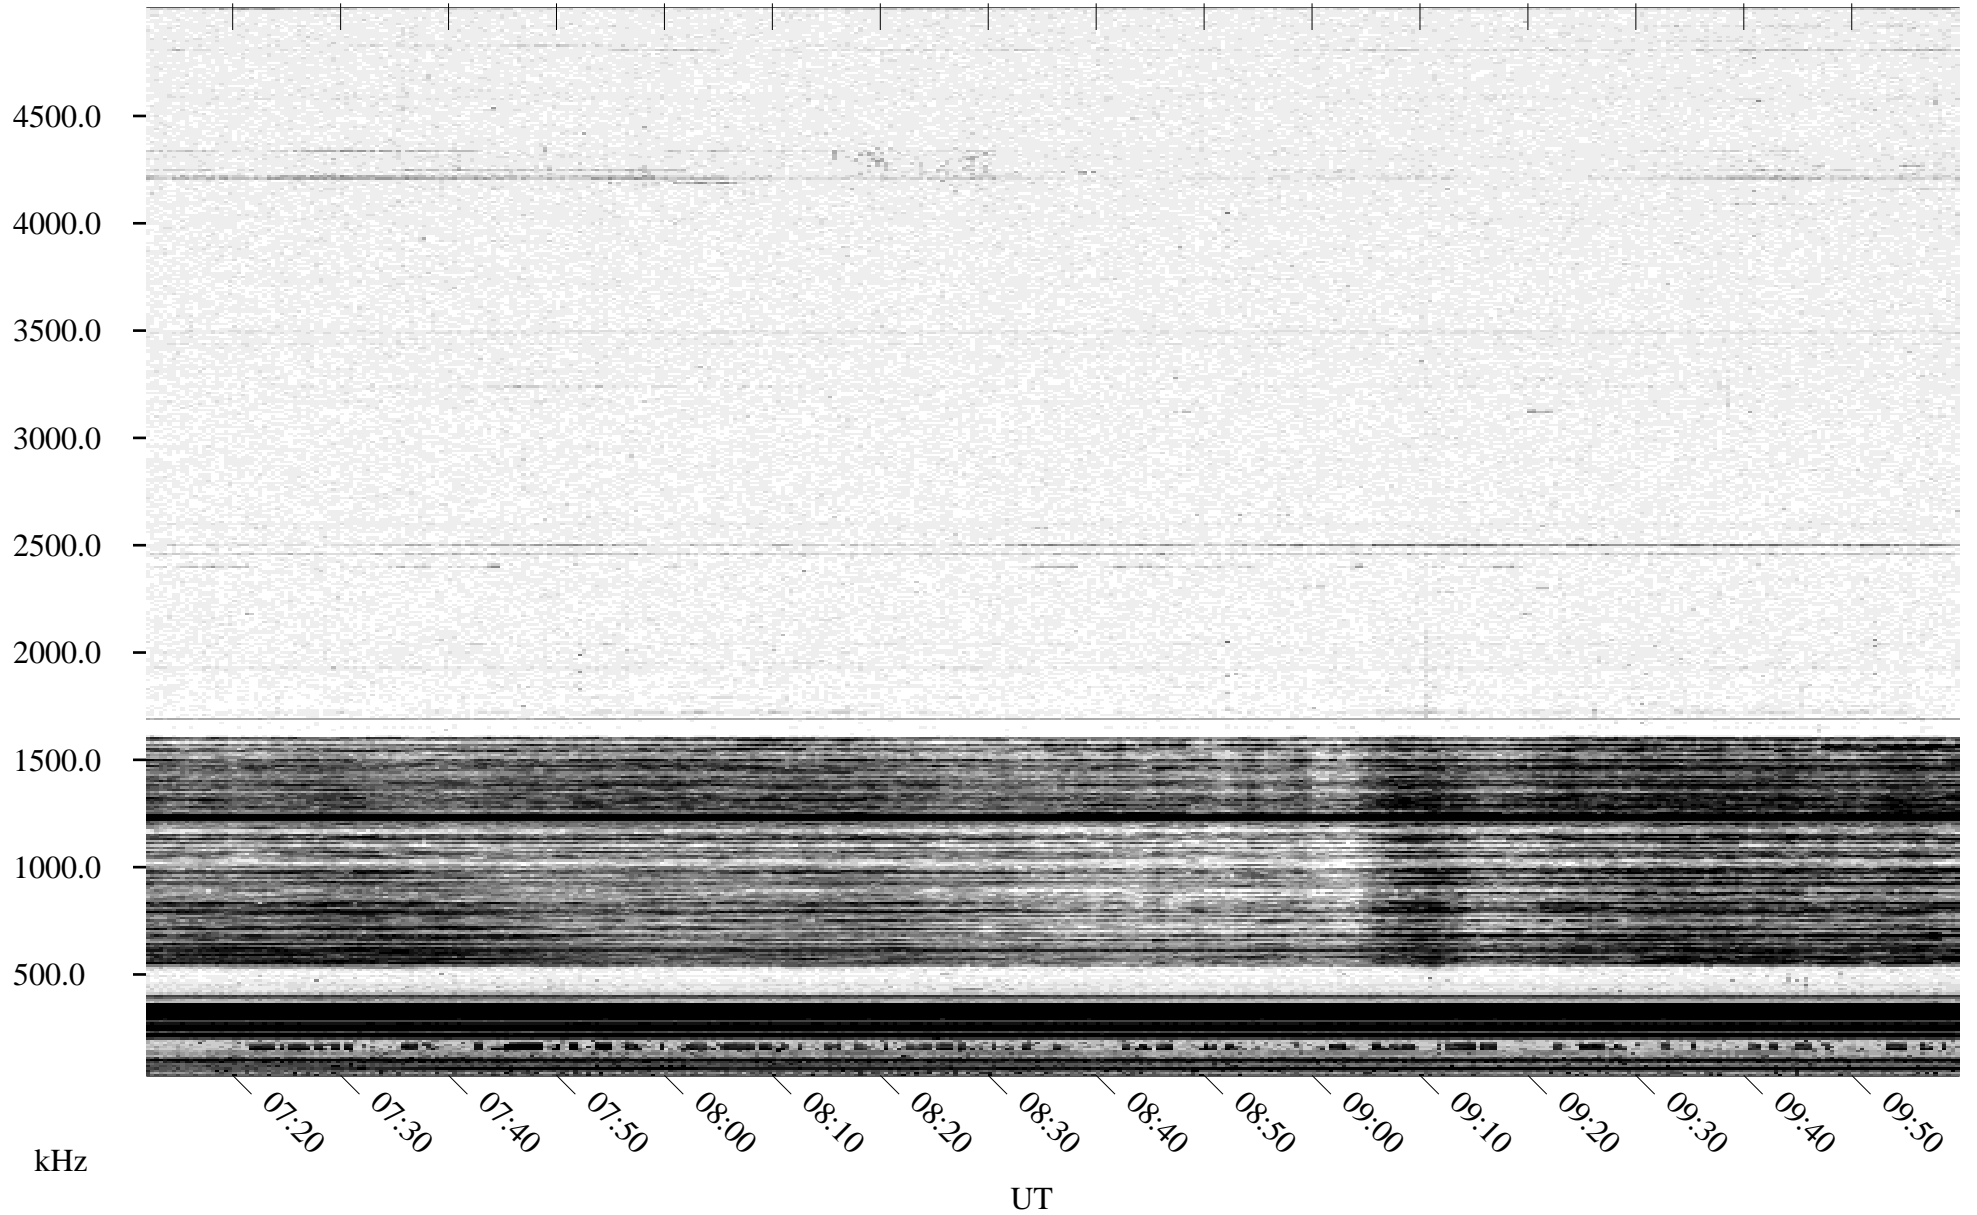

# 10/21/1995 Churchill, Manitoba

Linear Scale    Black = 161    White = 15

ch95293l.r00m max\_12

Page 4

# 10/21/1995 Churchill, Manitoba

Linear Scale    Black = 161    White = 15

ch95293l.r00m max\_12

Page 5

# 10/21/1995 Churchill, Manitoba

Linear Scale    Black = 161    White = 15

ch95293l.r00m max\_12

Page 6