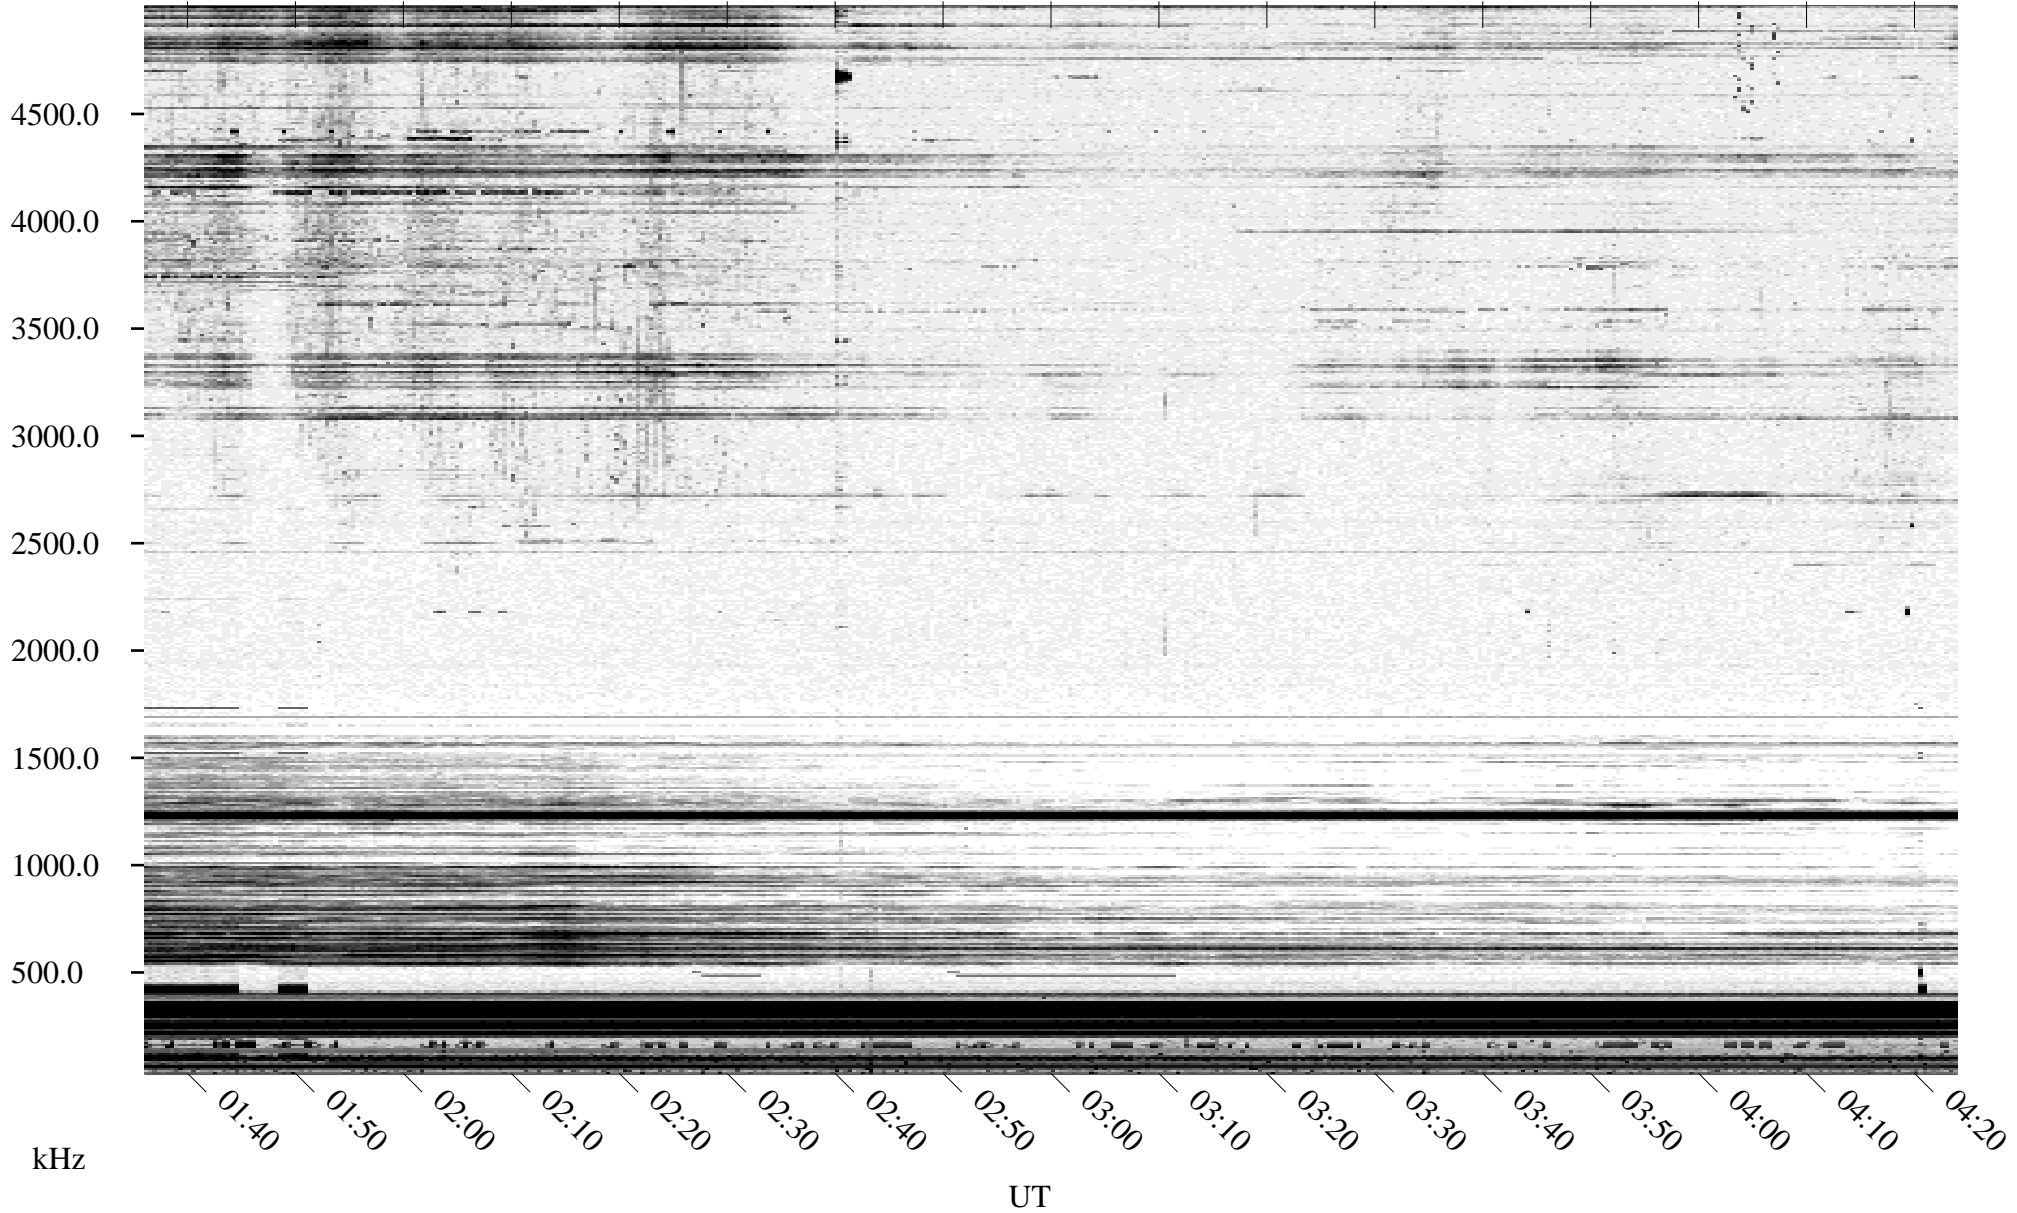

# 10/20/1995 Churchill, Manitoba

Linear Scale    Black = 161    White = 15

ch95293l.r00m max\_12

Page 1

# 10/20/1995 Churchill, Manitoba

Linear Scale    Black = 161    White = 15

ch95293l.r00m max\_12

Page 2

# 10/21/1995 Churchill, Manitoba

Linear Scale    Black = 161    White = 15

ch95293l.r00m max\_12

Page 3

# 10/21/1995 Churchill, Manitoba

Linear Scale    Black = 161    White = 15

ch95293l.r00m max\_12

Page 4