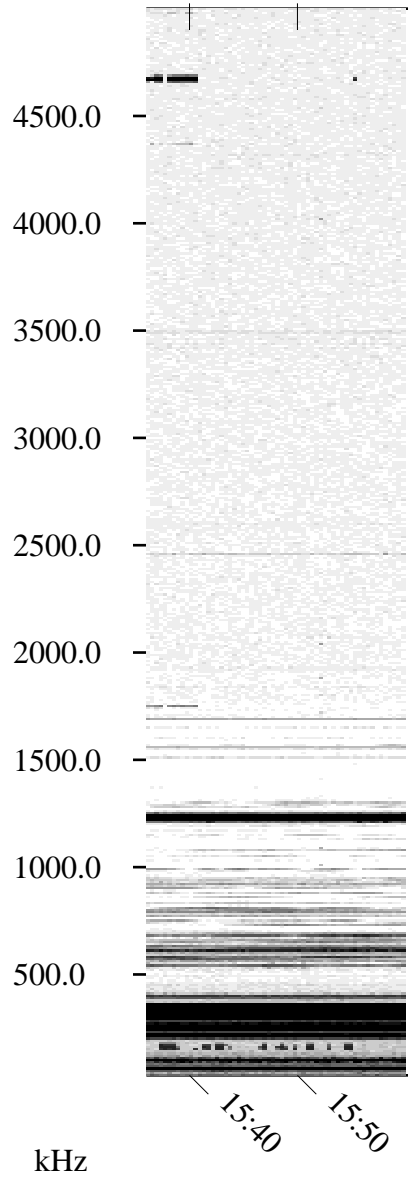

10/21/1995 Churchill, Manitoba

Linear Scale Black = 161 White = 15

ch95293l.r00m max_12

Page 8

UT