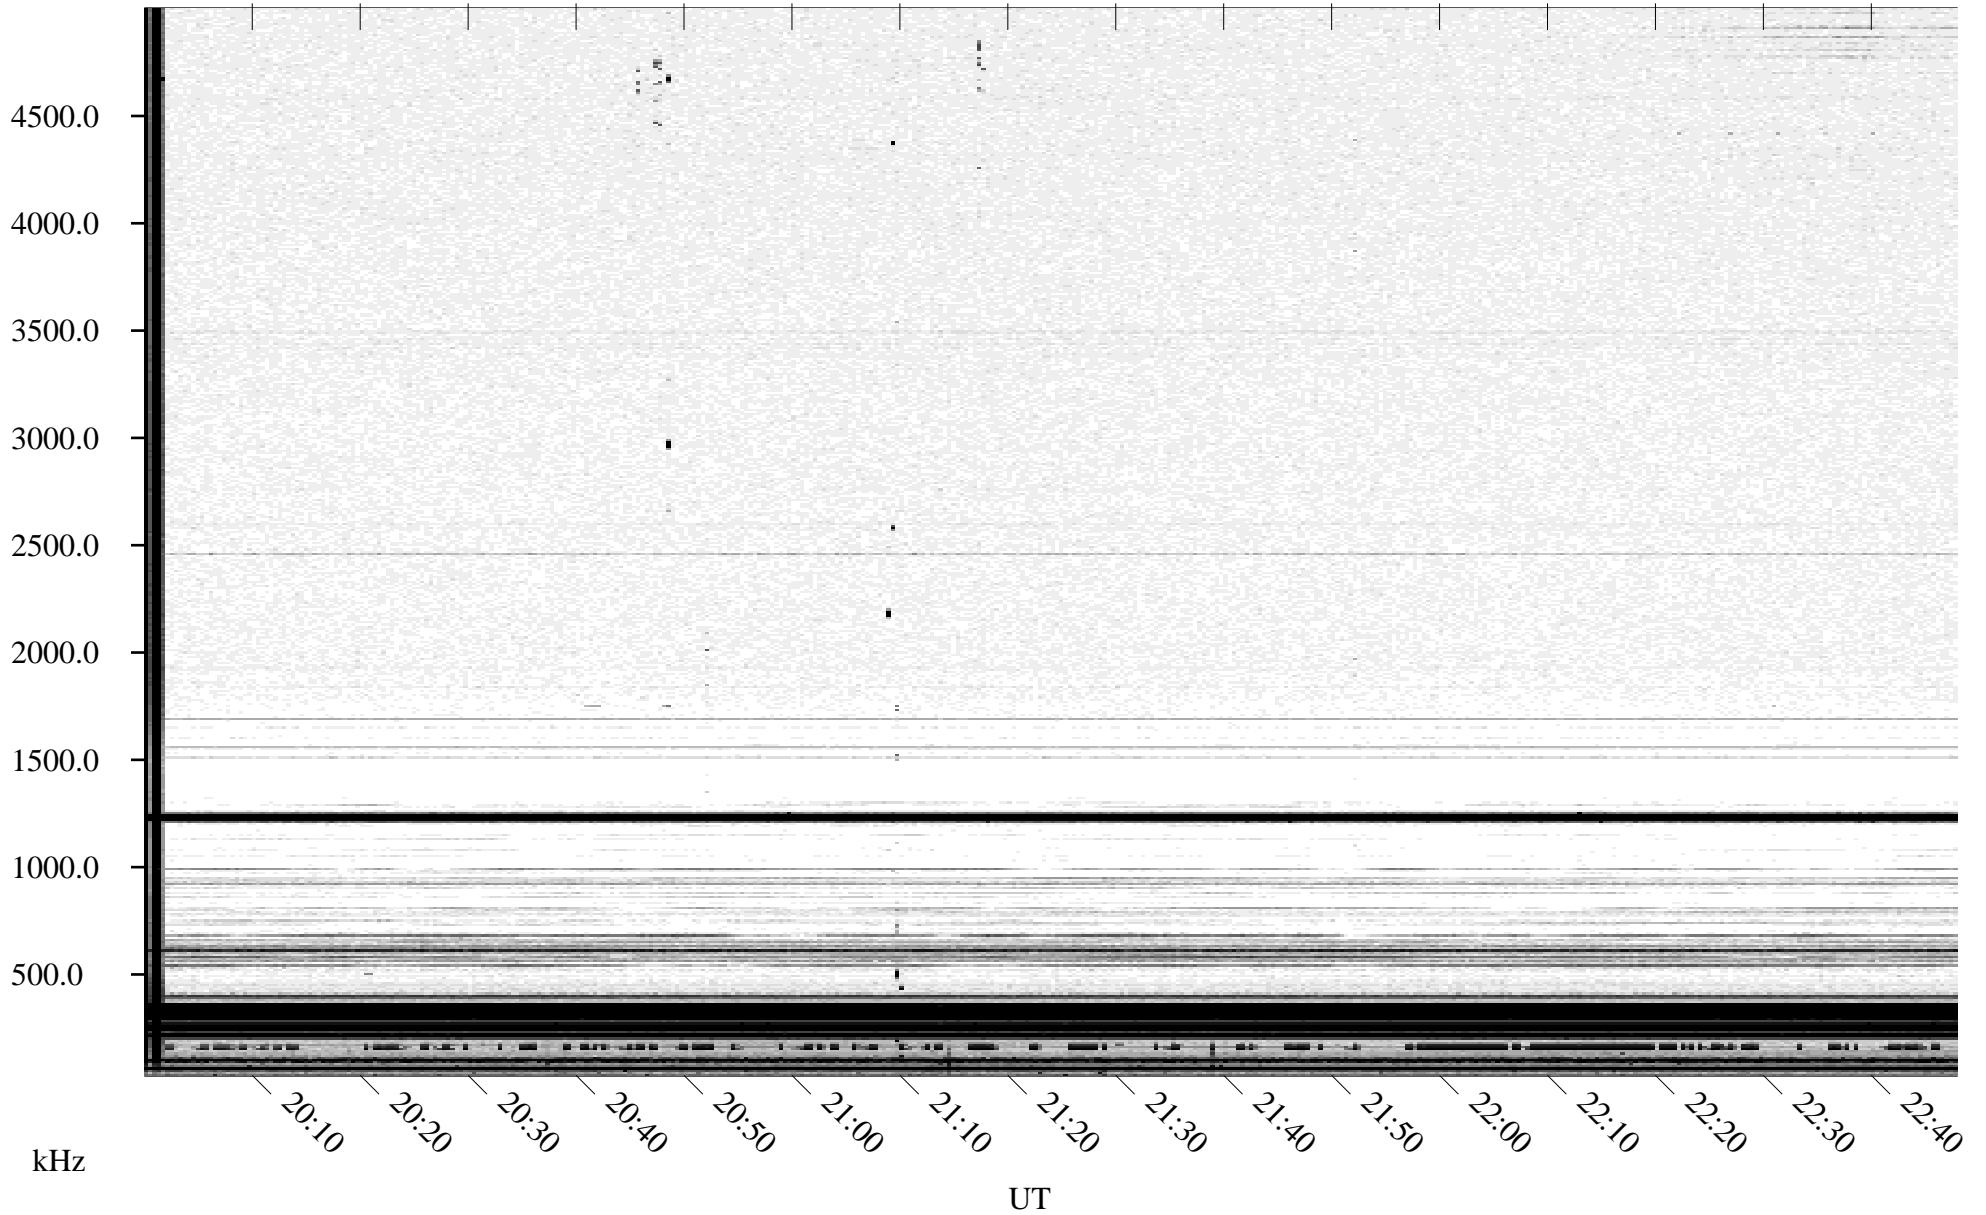

# 10/20/1995 Churchill, Manitoba

Linear Scale    Black = 161    White = 15

ch95293l.r00m max\_12

Page 1

# 10/20/1995 Churchill, Manitoba

Linear Scale    Black = 161    White = 15

ch95293l.r00m max\_12

Page 2

# 10/21/1995 Churchill, Manitoba

Linear Scale    Black = 161    White = 15

ch95293l.r00m max\_12

Page 3

# 10/21/1995 Churchill, Manitoba

Linear Scale    Black = 161    White = 15

ch95293l.r00m max\_12

Page 4