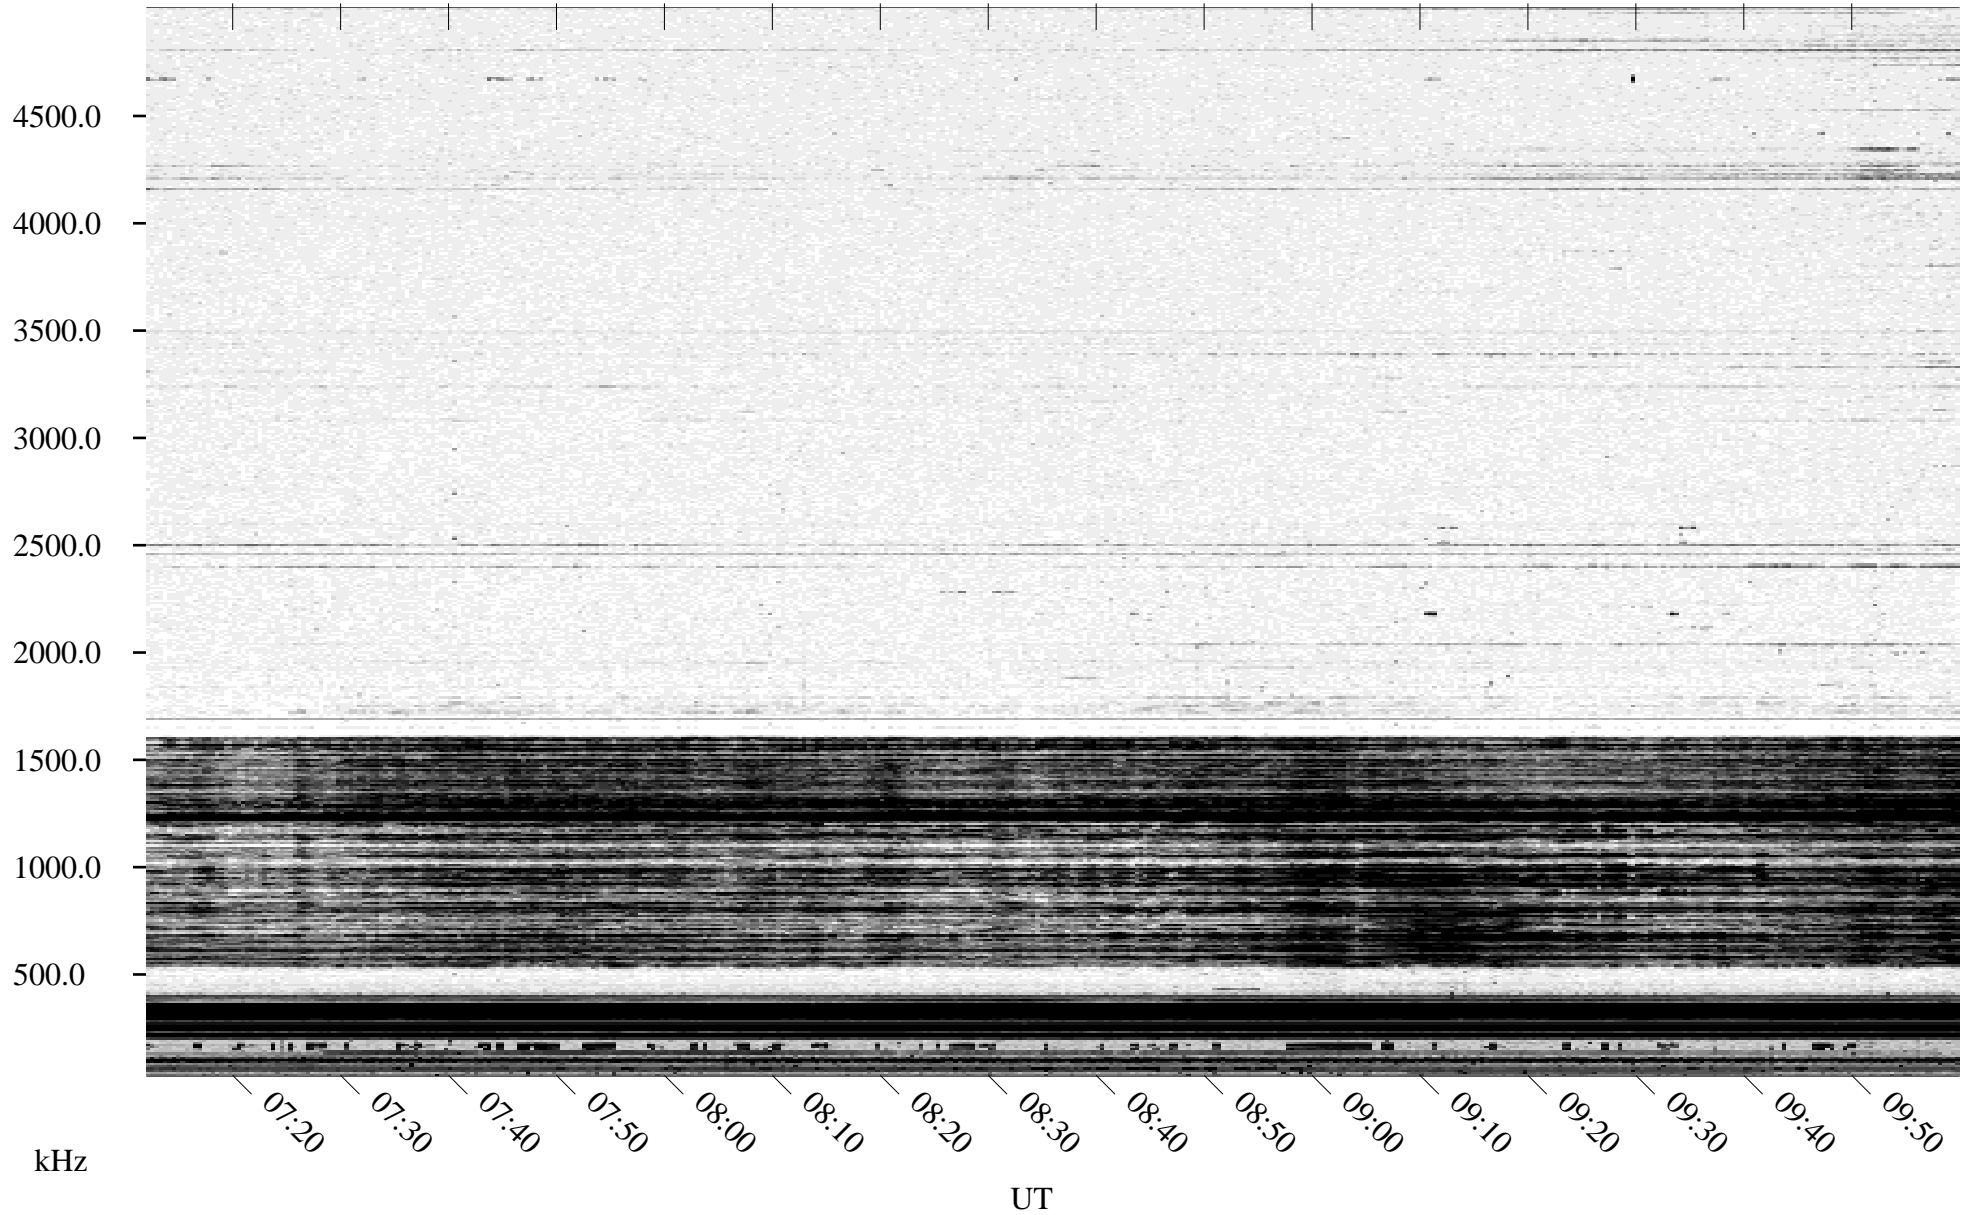

10/21/1995 Churchill, Manitoba

Linear Scale Black = 161 White = 15

ch95294l.r00m max_12

Page 1

10/21/1995 Churchill, Manitoba

Linear Scale Black = 161 White = 15

ch95294l.r00m max_12

Page 2

10/22/1995 Churchill, Manitoba

Linear Scale Black = 161 White = 15

ch95294l.r00m max_12

Page 3

10/22/1995 Churchill, Manitoba

Linear Scale Black = 161 White = 15

ch95294l.r00m max_12

Page 4

10/22/1995 Churchill, Manitoba

Linear Scale Black = 161 White = 15

ch95294l.r00m max_12

Page 5

10/22/1995 Churchill, Manitoba

Linear Scale Black = 161 White = 15

ch95294l.r00m max_12

Page 6

10/22/1995 Churchill, Manitoba

Linear Scale Black = 161 White = 15

ch95294l.r00m max_12

Page 7

10/22/1995 Churchill, Manitoba

Linear Scale Black = 161 White = 15

ch95294l.r00m max_12