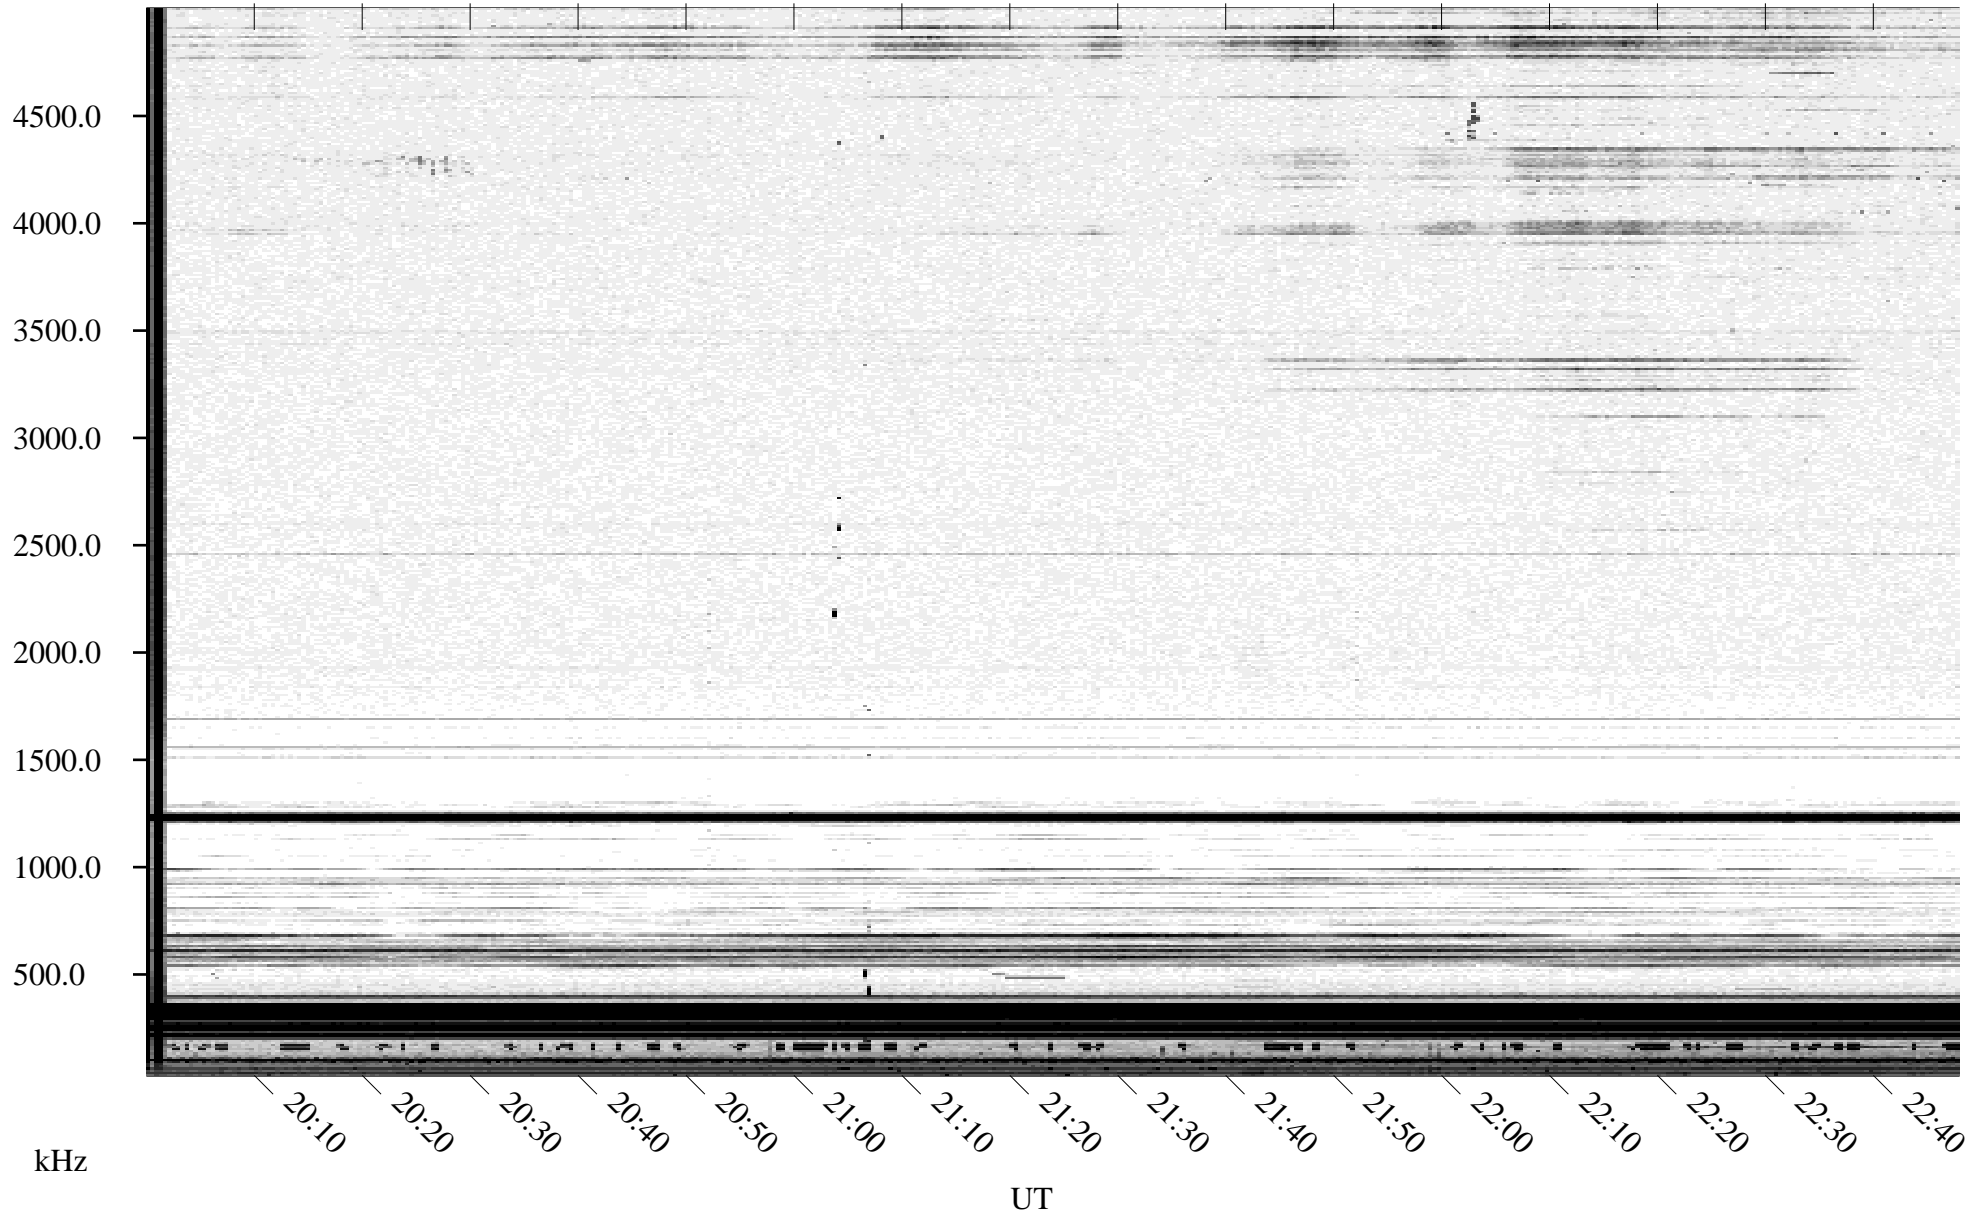

10/21/1995 Churchill, Manitoba

Linear Scale Black = 161 White = 15

ch95294l.r00m max_12

Page 1

10/21/1995 Churchill, Manitoba

Linear Scale Black = 161 White = 15

ch95294l.r00m max_12

Page 2

10/22/1995 Churchill, Manitoba

Linear Scale Black = 161 White = 15

ch95294l.r00m max_12

Page 3

10/22/1995 Churchill, Manitoba

Linear Scale Black = 161 White = 15

ch95294l.r00m max_12

Page 4

10/22/1995 Churchill, Manitoba

Linear Scale Black = 161 White = 15

ch95294l.r00m max_12

Page 5

10/22/1995 Churchill, Manitoba

Linear Scale Black = 161 White = 15

ch95294l.r00m max_12

Page 6

10/22/1995 Churchill, Manitoba

Linear Scale Black = 161 White = 15

ch95294l.r00m max_12

Page 7

10/22/1995 Churchill, Manitoba

Linear Scale Black = 161 White = 15

ch95294l.r00m max_12