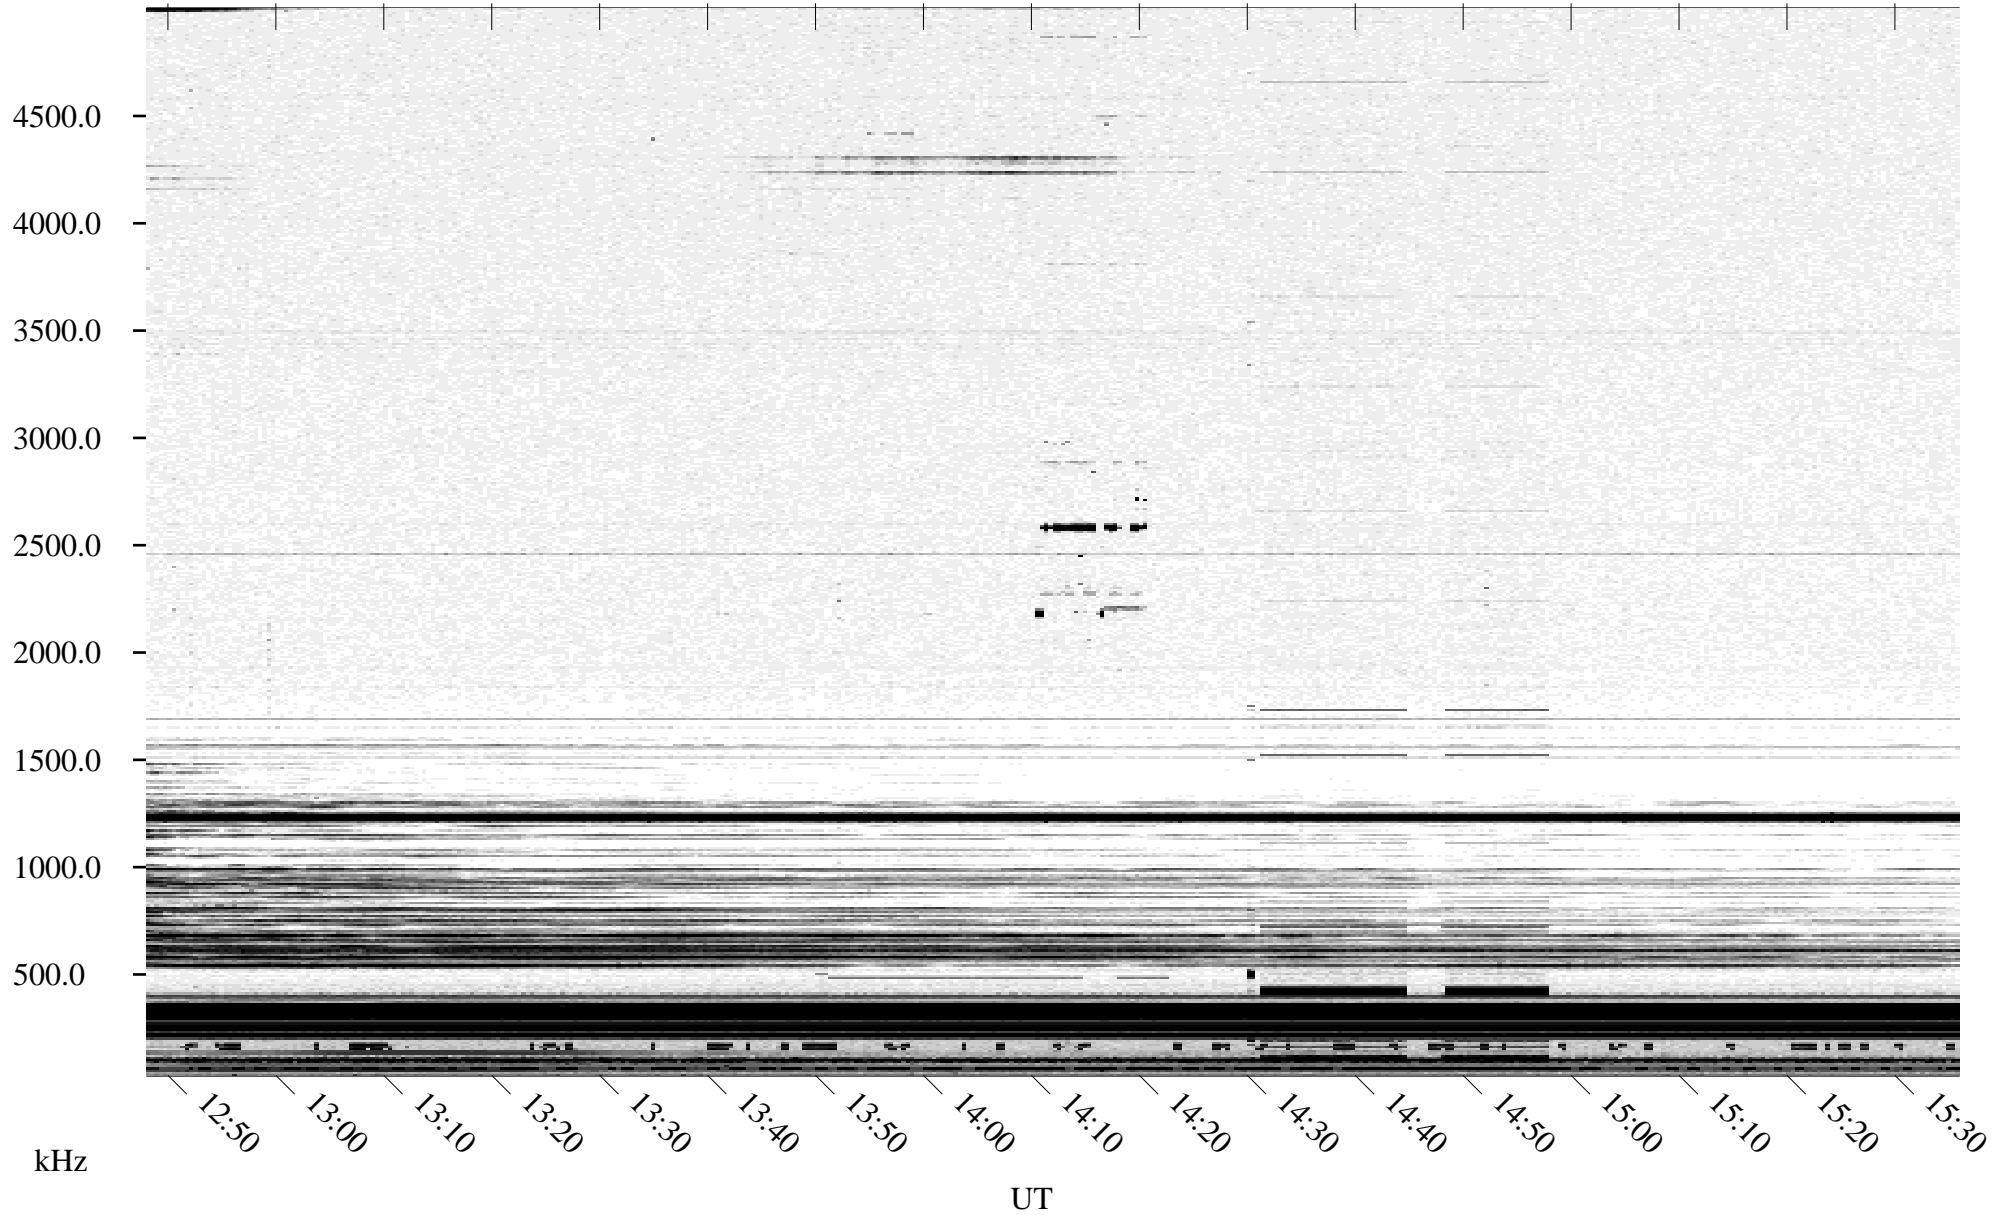

10/21/1995 Churchill, Manitoba

Linear Scale Black = 161 White = 15

ch95294l.r00m max_12

Page 1

10/21/1995 Churchill, Manitoba

Linear Scale Black = 161 White = 15

ch95294l.r00m max_12

Page 2

10/22/1995 Churchill, Manitoba

Linear Scale Black = 161 White = 15

ch95294l.r00m max_12

Page 3

10/22/1995 Churchill, Manitoba

Linear Scale Black = 161 White = 15

ch95294l.r00m max_12

Page 4

10/22/1995 Churchill, Manitoba

Linear Scale Black = 161 White = 15

ch95294l.r00m max_12

Page 5

10/22/1995 Churchill, Manitoba

Linear Scale Black = 161 White = 15

ch95294l.r00m max_12

Page 6

10/22/1995 Churchill, Manitoba

Linear Scale Black = 161 White = 15

ch95294l.r00m max_12

Page 7

10/22/1995 Churchill, Manitoba

Linear Scale Black = 161 White = 15

ch95294l.r00m max_12