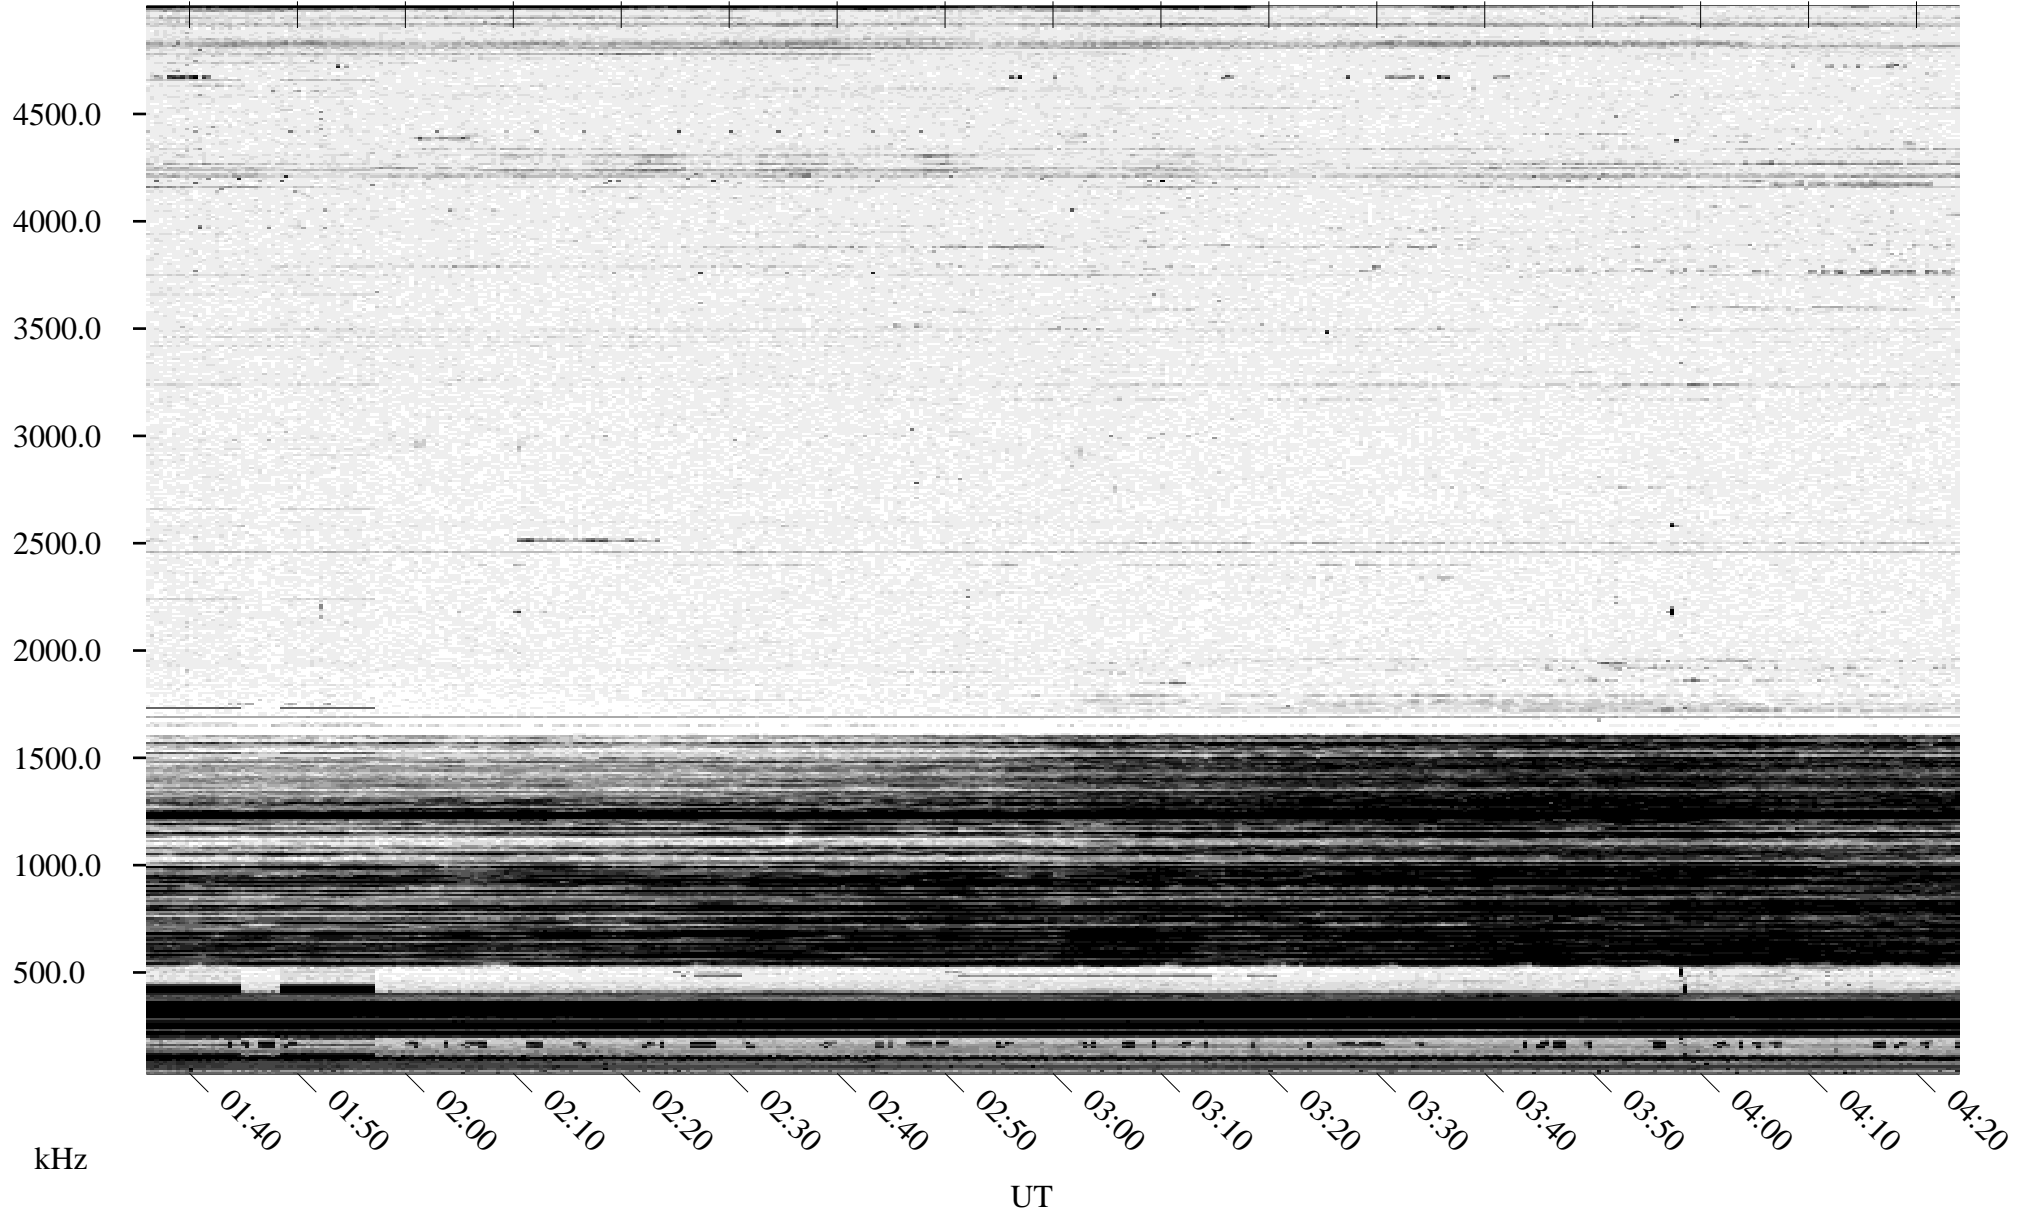

10/21/1995 Churchill, Manitoba

Linear Scale Black = 161 White = 15

ch95294l.r00m max_12

Page 1

10/21/1995 Churchill, Manitoba

Linear Scale Black = 161 White = 15

ch95294l.r00m max_12

Page 2

10/22/1995 Churchill, Manitoba

Linear Scale Black = 161 White = 15

ch95294l.r00m max_12

Page 3

10/22/1995 Churchill, Manitoba

Linear Scale Black = 161 White = 15

ch95294l.r00m max_12

Page 4

10/22/1995 Churchill, Manitoba

Linear Scale Black = 161 White = 15

ch95294l.r00m max_12

Page 5

10/22/1995 Churchill, Manitoba

Linear Scale Black = 161 White = 15

ch95294l.r00m max_12

Page 6

10/22/1995 Churchill, Manitoba

Linear Scale Black = 161 White = 15

ch95294l.r00m max_12

Page 7

10/22/1995 Churchill, Manitoba

Linear Scale Black = 161 White = 15

ch95294l.r00m max_12