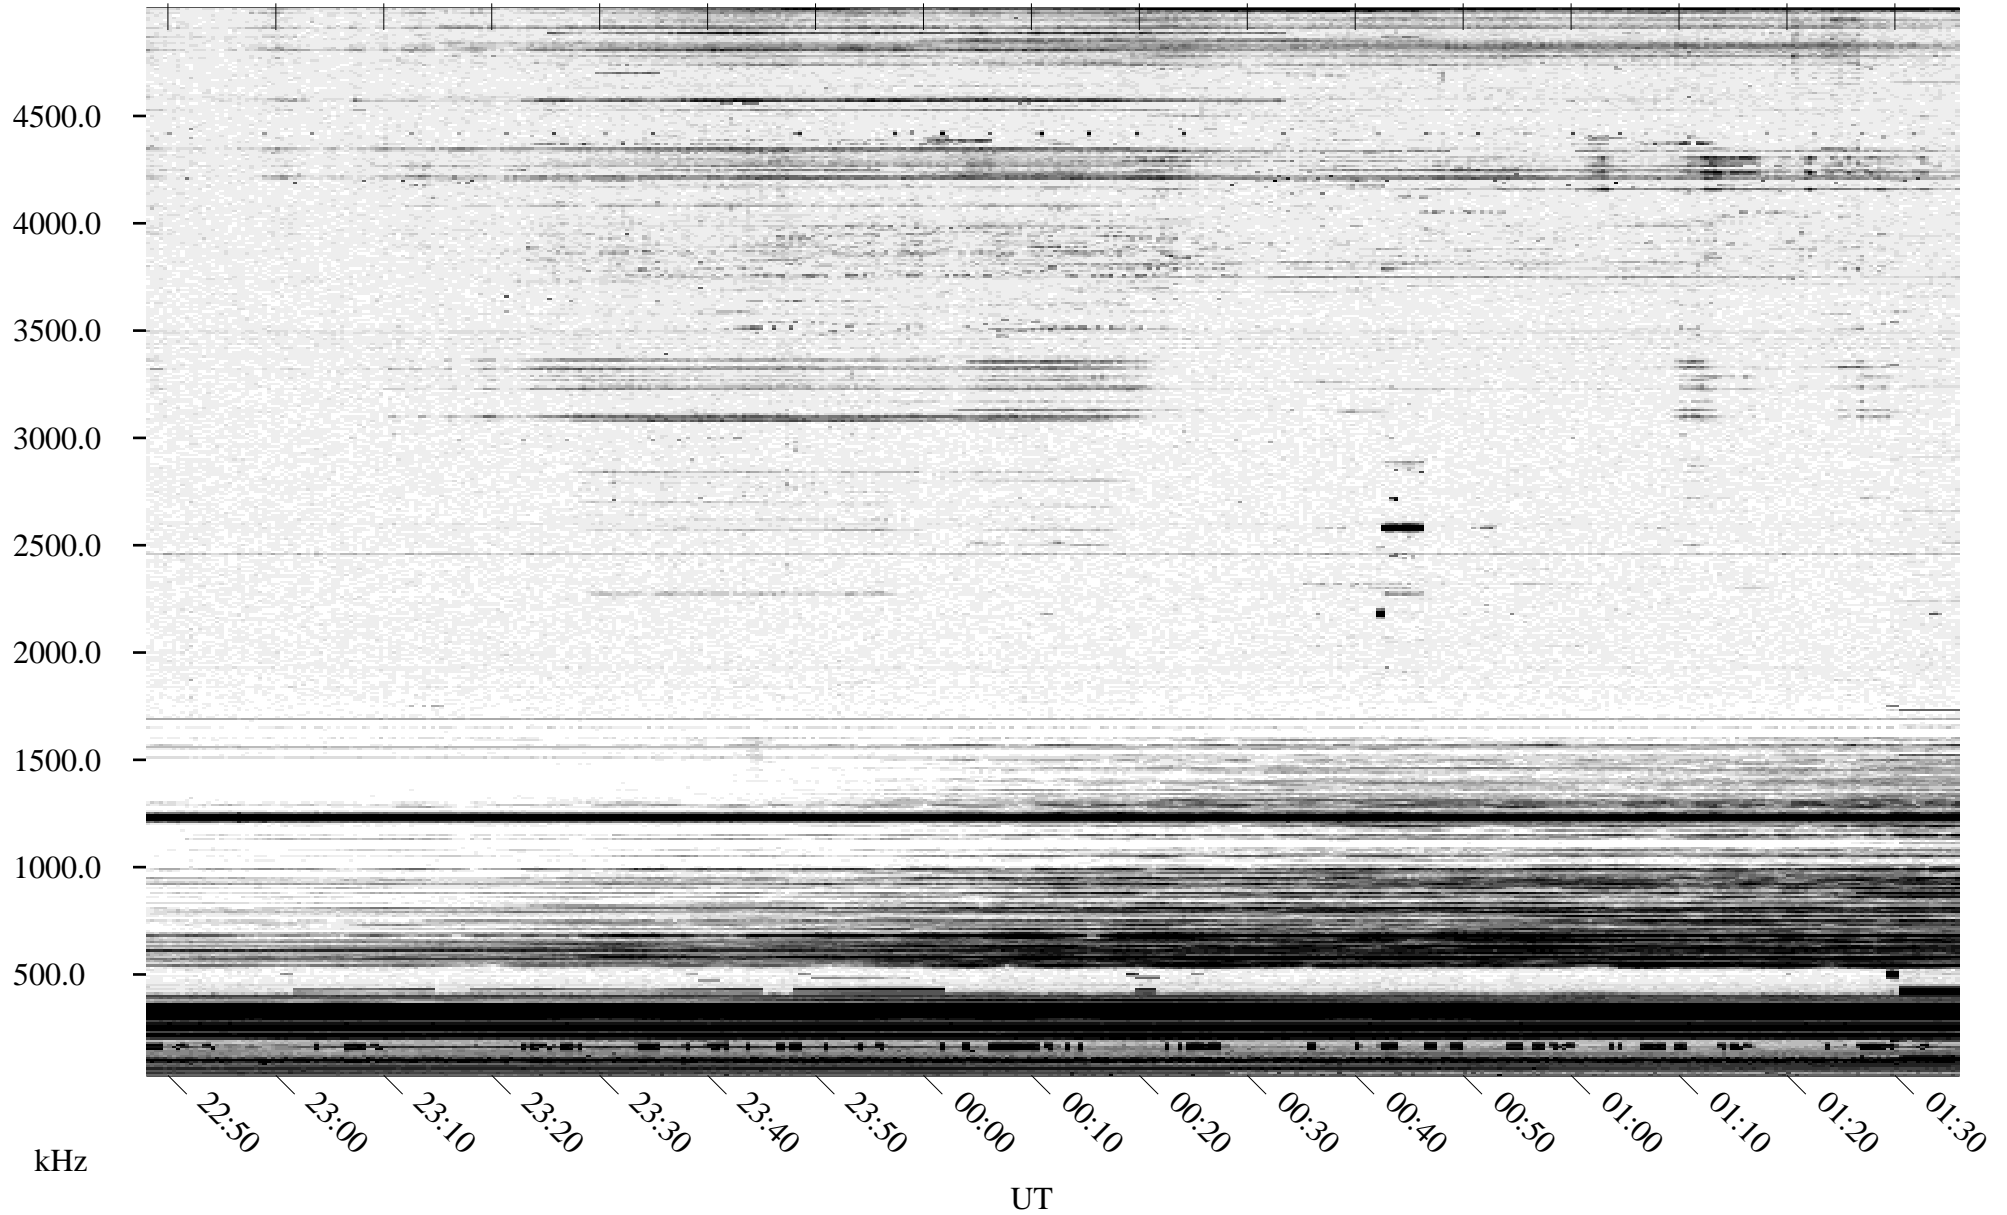

10/21/1995 Churchill, Manitoba

Linear Scale Black = 161 White = 15

ch95294l.r00m max_12

Page 1

10/21/1995 Churchill, Manitoba

Linear Scale Black = 161 White = 15

ch95294l.r00m max_12

Page 2

10/22/1995 Churchill, Manitoba

Linear Scale Black = 161 White = 15

ch95294l.r00m max_12

Page 3

10/22/1995 Churchill, Manitoba

Linear Scale Black = 161 White = 15

ch95294l.r00m max_12

Page 4

10/22/1995 Churchill, Manitoba

Linear Scale Black = 161 White = 15

ch95294l.r00m max_12

Page 5

10/22/1995 Churchill, Manitoba

Linear Scale Black = 161 White = 15

ch95294l.r00m max_12

Page 6

10/22/1995 Churchill, Manitoba

Linear Scale Black = 161 White = 15

ch95294l.r00m max_12

Page 7

10/22/1995 Churchill, Manitoba

Linear Scale Black = 161 White = 15

ch95294l.r00m max_12