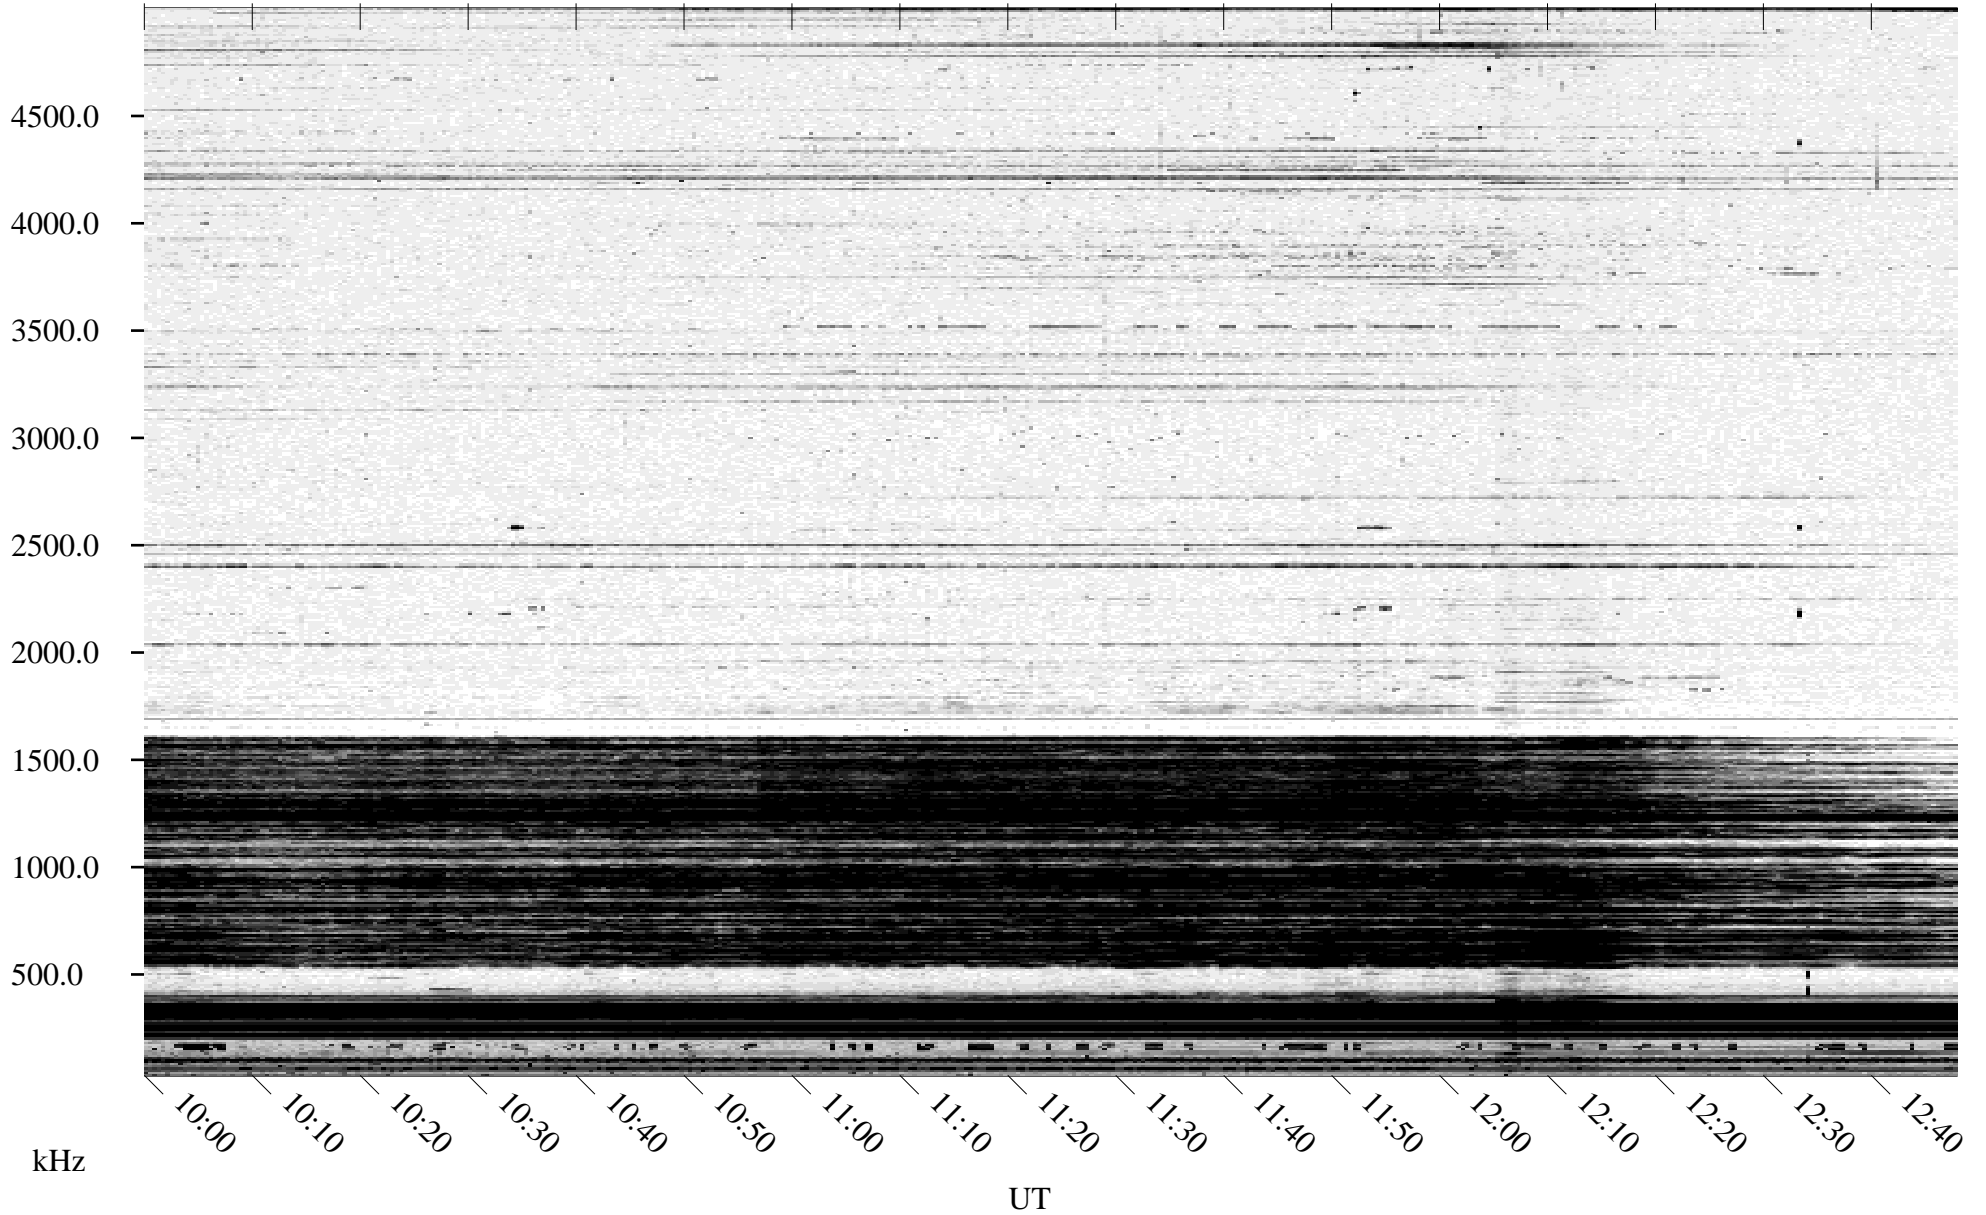

10/21/1995 Churchill, Manitoba

Linear Scale Black = 161 White = 15

ch95294l.r00m max_12

Page 1

10/21/1995 Churchill, Manitoba

Linear Scale Black = 161 White = 15

ch95294l.r00m max_12

Page 2

10/22/1995 Churchill, Manitoba

Linear Scale Black = 161 White = 15

ch95294l.r00m max_12

Page 3

10/22/1995 Churchill, Manitoba

Linear Scale Black = 161 White = 15

ch95294l.r00m max_12

Page 4

10/22/1995 Churchill, Manitoba

Linear Scale Black = 161 White = 15

ch95294l.r00m max_12

Page 5

10/22/1995 Churchill, Manitoba

Linear Scale Black = 161 White = 15

ch95294l.r00m max_12

Page 6

10/22/1995 Churchill, Manitoba

Linear Scale Black = 161 White = 15

ch95294l.r00m max_12

Page 7

10/22/1995 Churchill, Manitoba

Linear Scale Black = 161 White = 15

ch95294l.r00m max_12