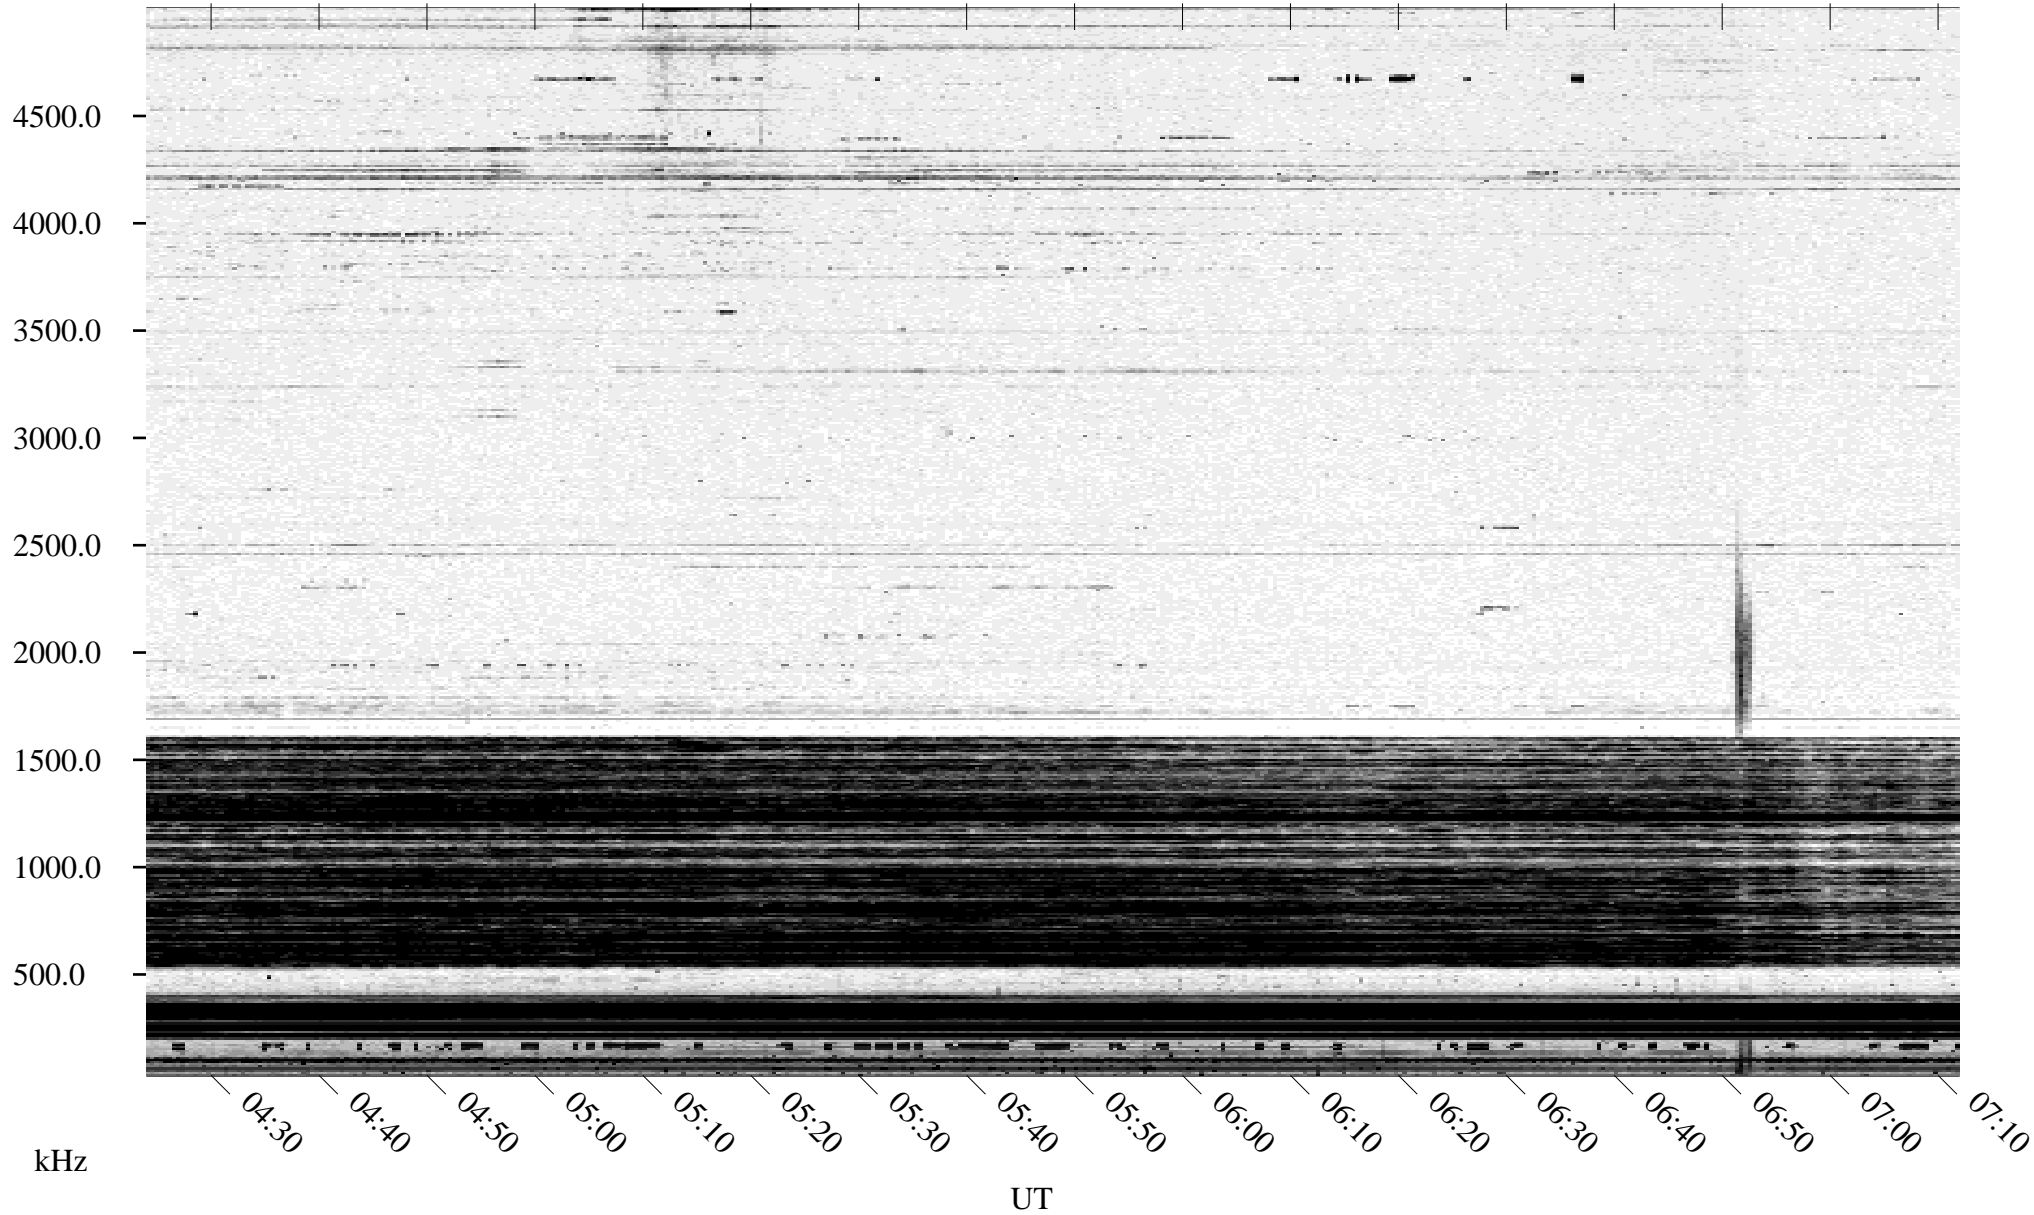

10/21/1995 Churchill, Manitoba

Linear Scale Black = 161 White = 15

ch95294l.r00m max_12

Page 1

10/21/1995 Churchill, Manitoba

Linear Scale Black = 161 White = 15

ch95294l.r00m max_12

Page 2

10/22/1995 Churchill, Manitoba

Linear Scale Black = 161 White = 15

ch95294l.r00m max_12

Page 3

10/22/1995 Churchill, Manitoba

Linear Scale Black = 161 White = 15

ch95294l.r00m max_12

Page 4

10/22/1995 Churchill, Manitoba

Linear Scale Black = 161 White = 15

ch95294l.r00m max_12

Page 5

10/22/1995 Churchill, Manitoba

Linear Scale Black = 161 White = 15

ch95294l.r00m max_12

Page 6

10/22/1995 Churchill, Manitoba

Linear Scale Black = 161 White = 15

ch95294l.r00m max_12

Page 7

10/22/1995 Churchill, Manitoba

Linear Scale Black = 161 White = 15

ch95294l.r00m max_12