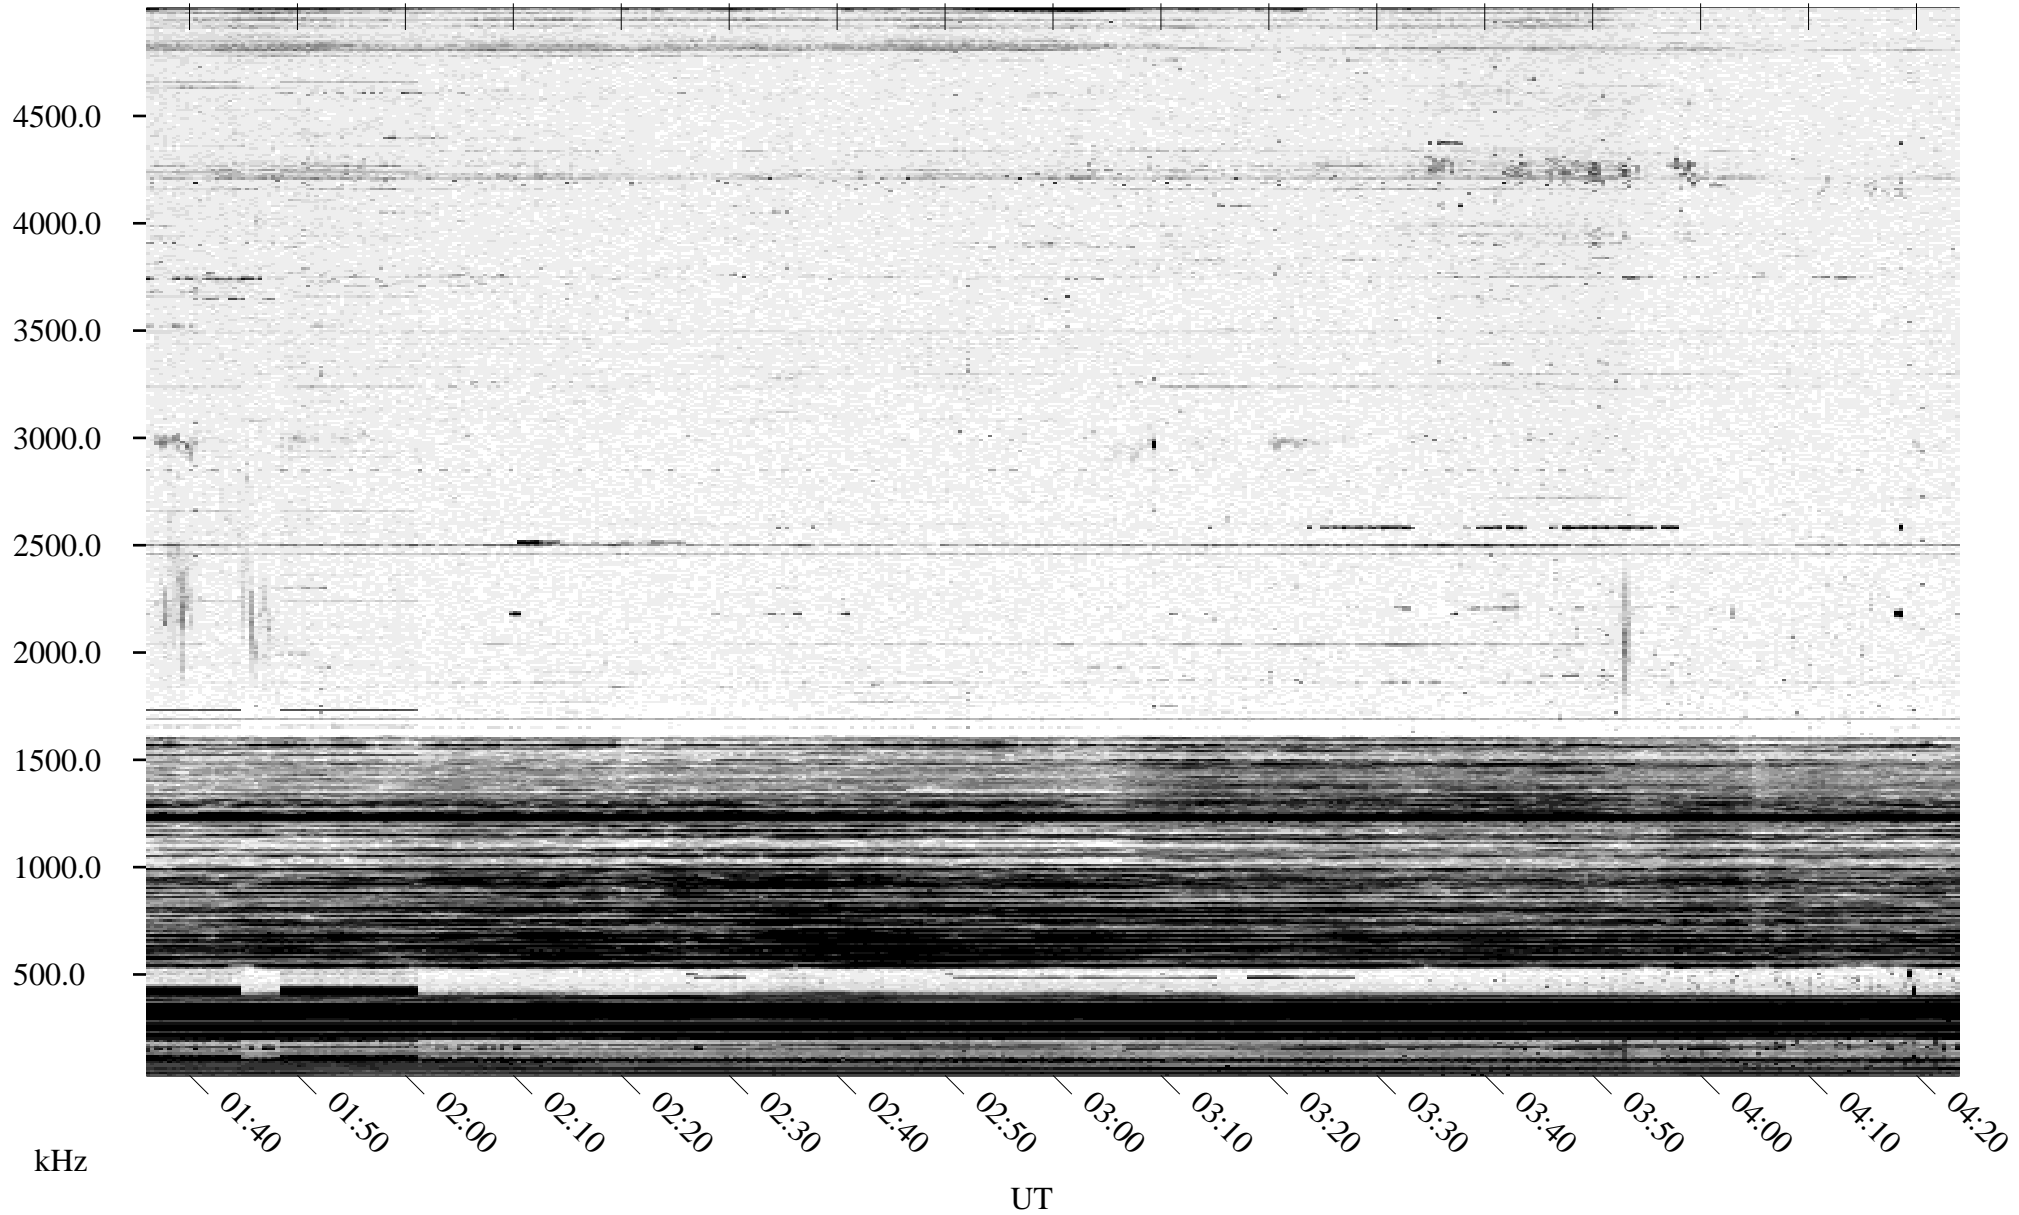

10/22/1995 Churchill, Manitoba

Linear Scale Black = 161 White = 15

ch95295l.r00m max_12

Page 1

10/22/1995 Churchill, Manitoba

Linear Scale Black = 161 White = 15

ch952951.r00m max_12

10/23/1995 Churchill, Manitoba

Linear Scale Black = 161 White = 15

ch95295l.r00m max_12

Page 3

10/23/1995 Churchill, Manitoba

Linear Scale Black = 161 White = 15

ch95295l.r00m max_12

Page 4

10/23/1995 Churchill, Manitoba

Linear Scale Black = 161 White = 15

ch952951.r00m max_12

Page 5

10/23/1995 Churchill, Manitoba

Linear Scale Black = 161 White = 15

ch952951.r00m max_12

Page 6

10/23/1995 Churchill, Manitoba

Linear Scale Black = 161 White = 15

ch95295l.r00m max_12

Page 7

10/23/1995 Churchill, Manitoba

Linear Scale Black = 161 White = 15

ch952951.r00m max_12

Page 8

UT