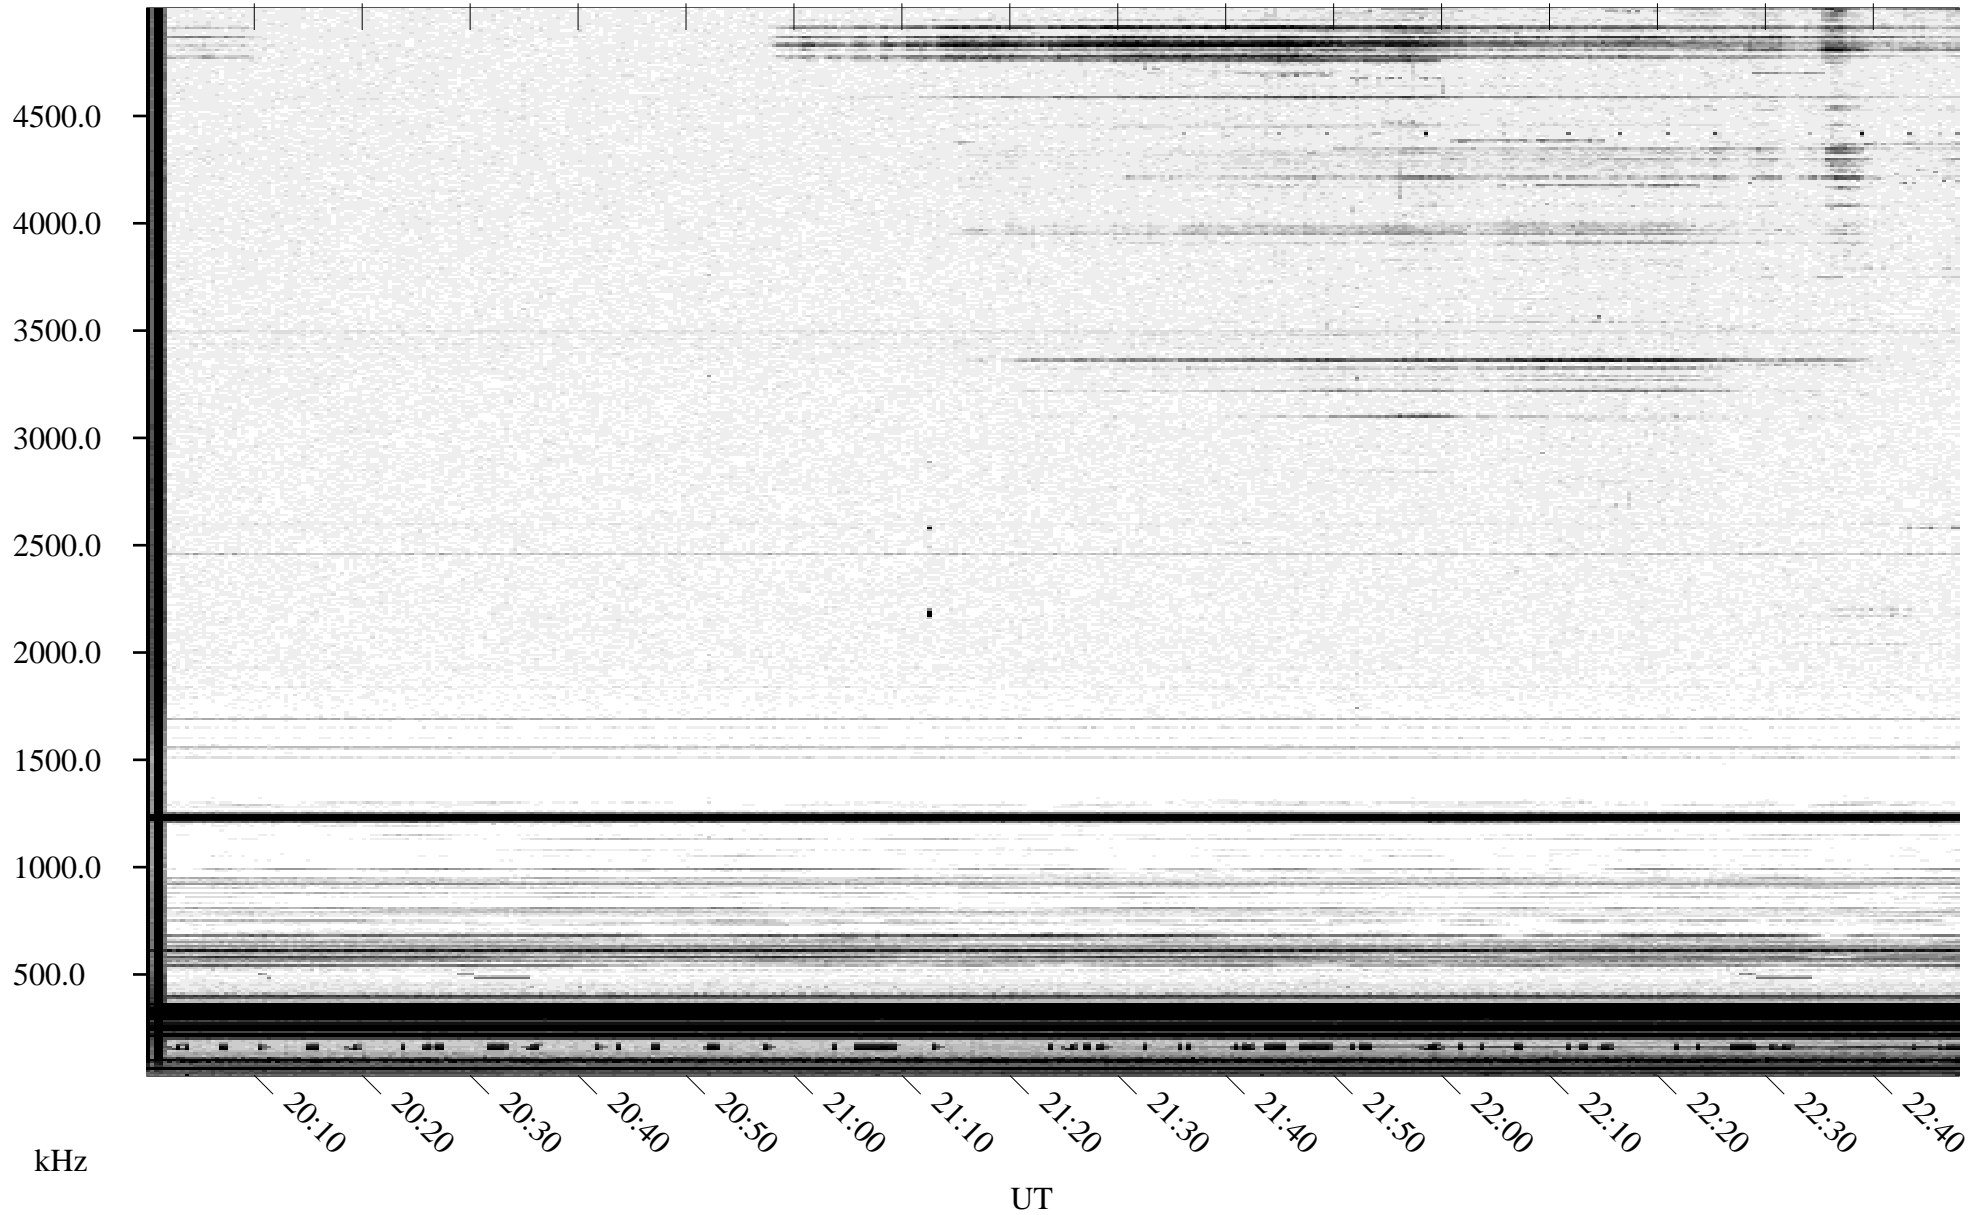

10/22/1995 Churchill, Manitoba

Linear Scale Black = 161 White = 15

ch95295l.r00m max_12

Page 1

10/22/1995 Churchill, Manitoba

Linear Scale Black = 161 White = 15

ch952951.r00m max_12

10/23/1995 Churchill, Manitoba

Linear Scale Black = 161 White = 15

ch95295l.r00m max_12

Page 3

10/23/1995 Churchill, Manitoba

Linear Scale Black = 161 White = 15

ch95295l.r00m max_12

Page 4

10/23/1995 Churchill, Manitoba

Linear Scale Black = 161 White = 15

ch952951.r00m max_12

Page 5

10/23/1995 Churchill, Manitoba

Linear Scale Black = 161 White = 15

ch952951.r00m max_12

Page 6

10/23/1995 Churchill, Manitoba

Linear Scale Black = 161 White = 15

ch95295l.r00m max_12

Page 7

10/23/1995 Churchill, Manitoba

Linear Scale Black = 161 White = 15

ch952951.r00m max_12

Page 8

UT