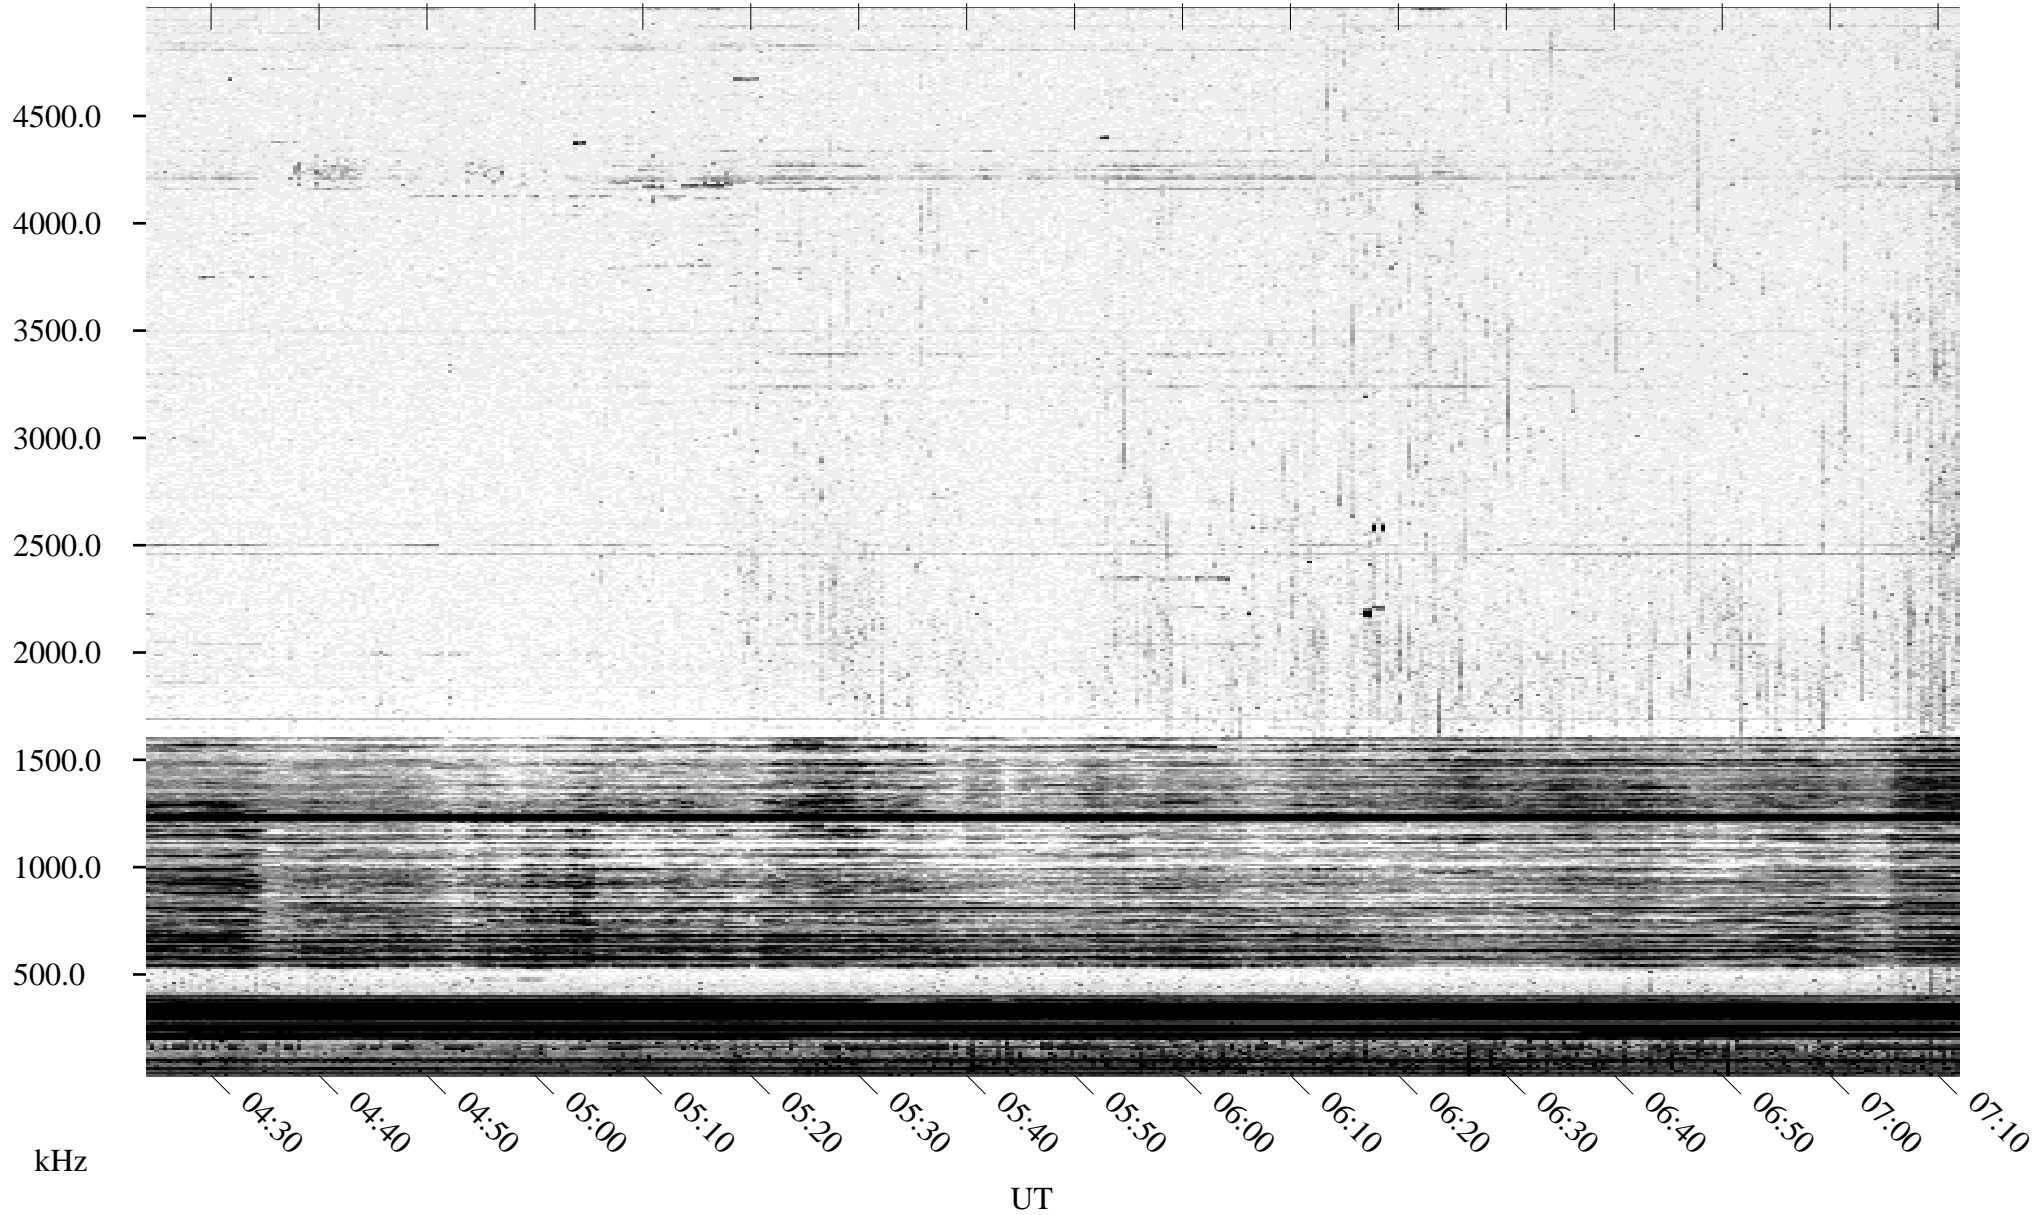

10/22/1995 Churchill, Manitoba

Linear Scale Black = 161 White = 15

ch95295l.r00m max_12

Page 1

10/22/1995 Churchill, Manitoba

Linear Scale Black = 161 White = 15

ch952951.r00m max_12

10/23/1995 Churchill, Manitoba

Linear Scale Black = 161 White = 15

ch95295l.r00m max_12

Page 3

10/23/1995 Churchill, Manitoba

Linear Scale Black = 161 White = 15

ch95295l.r00m max_12

Page 4

10/23/1995 Churchill, Manitoba

Linear Scale Black = 161 White = 15

ch952951.r00m max_12

Page 5

10/23/1995 Churchill, Manitoba

Linear Scale Black = 161 White = 15

ch952951.r00m max_12

Page 6

10/23/1995 Churchill, Manitoba

Linear Scale Black = 161 White = 15

ch95295l.r00m max_12

Page 7

10/23/1995 Churchill, Manitoba

Linear Scale Black = 161 White = 15

ch952951.r00m max_12

Page 8

UT