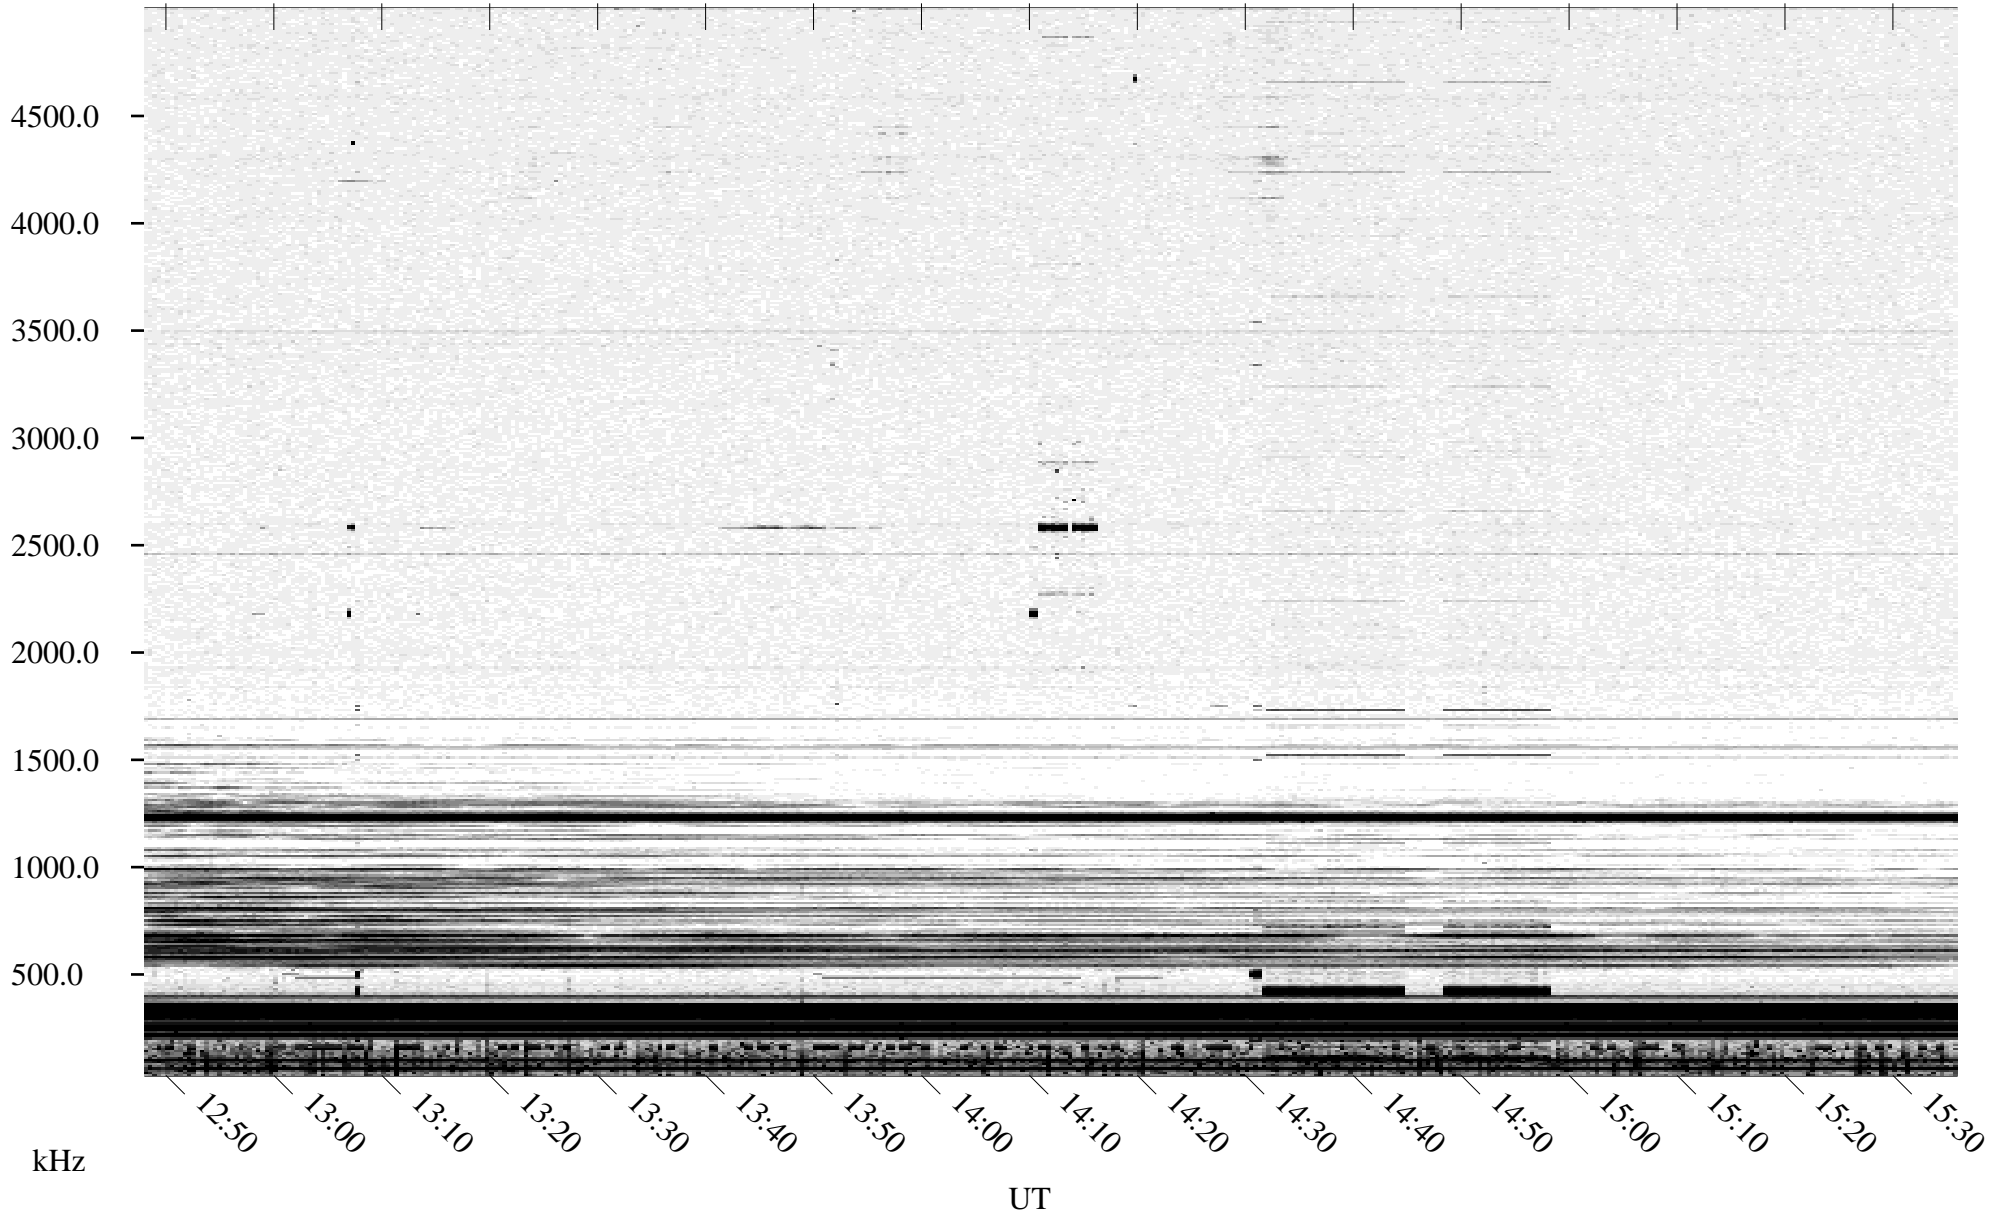

10/22/1995 Churchill, Manitoba

Linear Scale Black = 161 White = 15

ch95295l.r00m max_12

Page 1

10/22/1995 Churchill, Manitoba

Linear Scale Black = 161 White = 15

ch952951.r00m max_12

10/23/1995 Churchill, Manitoba

Linear Scale Black = 161 White = 15

ch95295l.r00m max_12

Page 3

10/23/1995 Churchill, Manitoba

Linear Scale Black = 161 White = 15

ch95295l.r00m max_12

Page 4

10/23/1995 Churchill, Manitoba

Linear Scale Black = 161 White = 15

ch952951.r00m max_12

Page 5

10/23/1995 Churchill, Manitoba

Linear Scale Black = 161 White = 15

ch952951.r00m max_12

Page 6

10/23/1995 Churchill, Manitoba

Linear Scale Black = 161 White = 15

ch95295l.r00m max_12

Page 7

10/23/1995 Churchill, Manitoba

Linear Scale Black = 161 White = 15

ch952951.r00m max_12

Page 8

UT