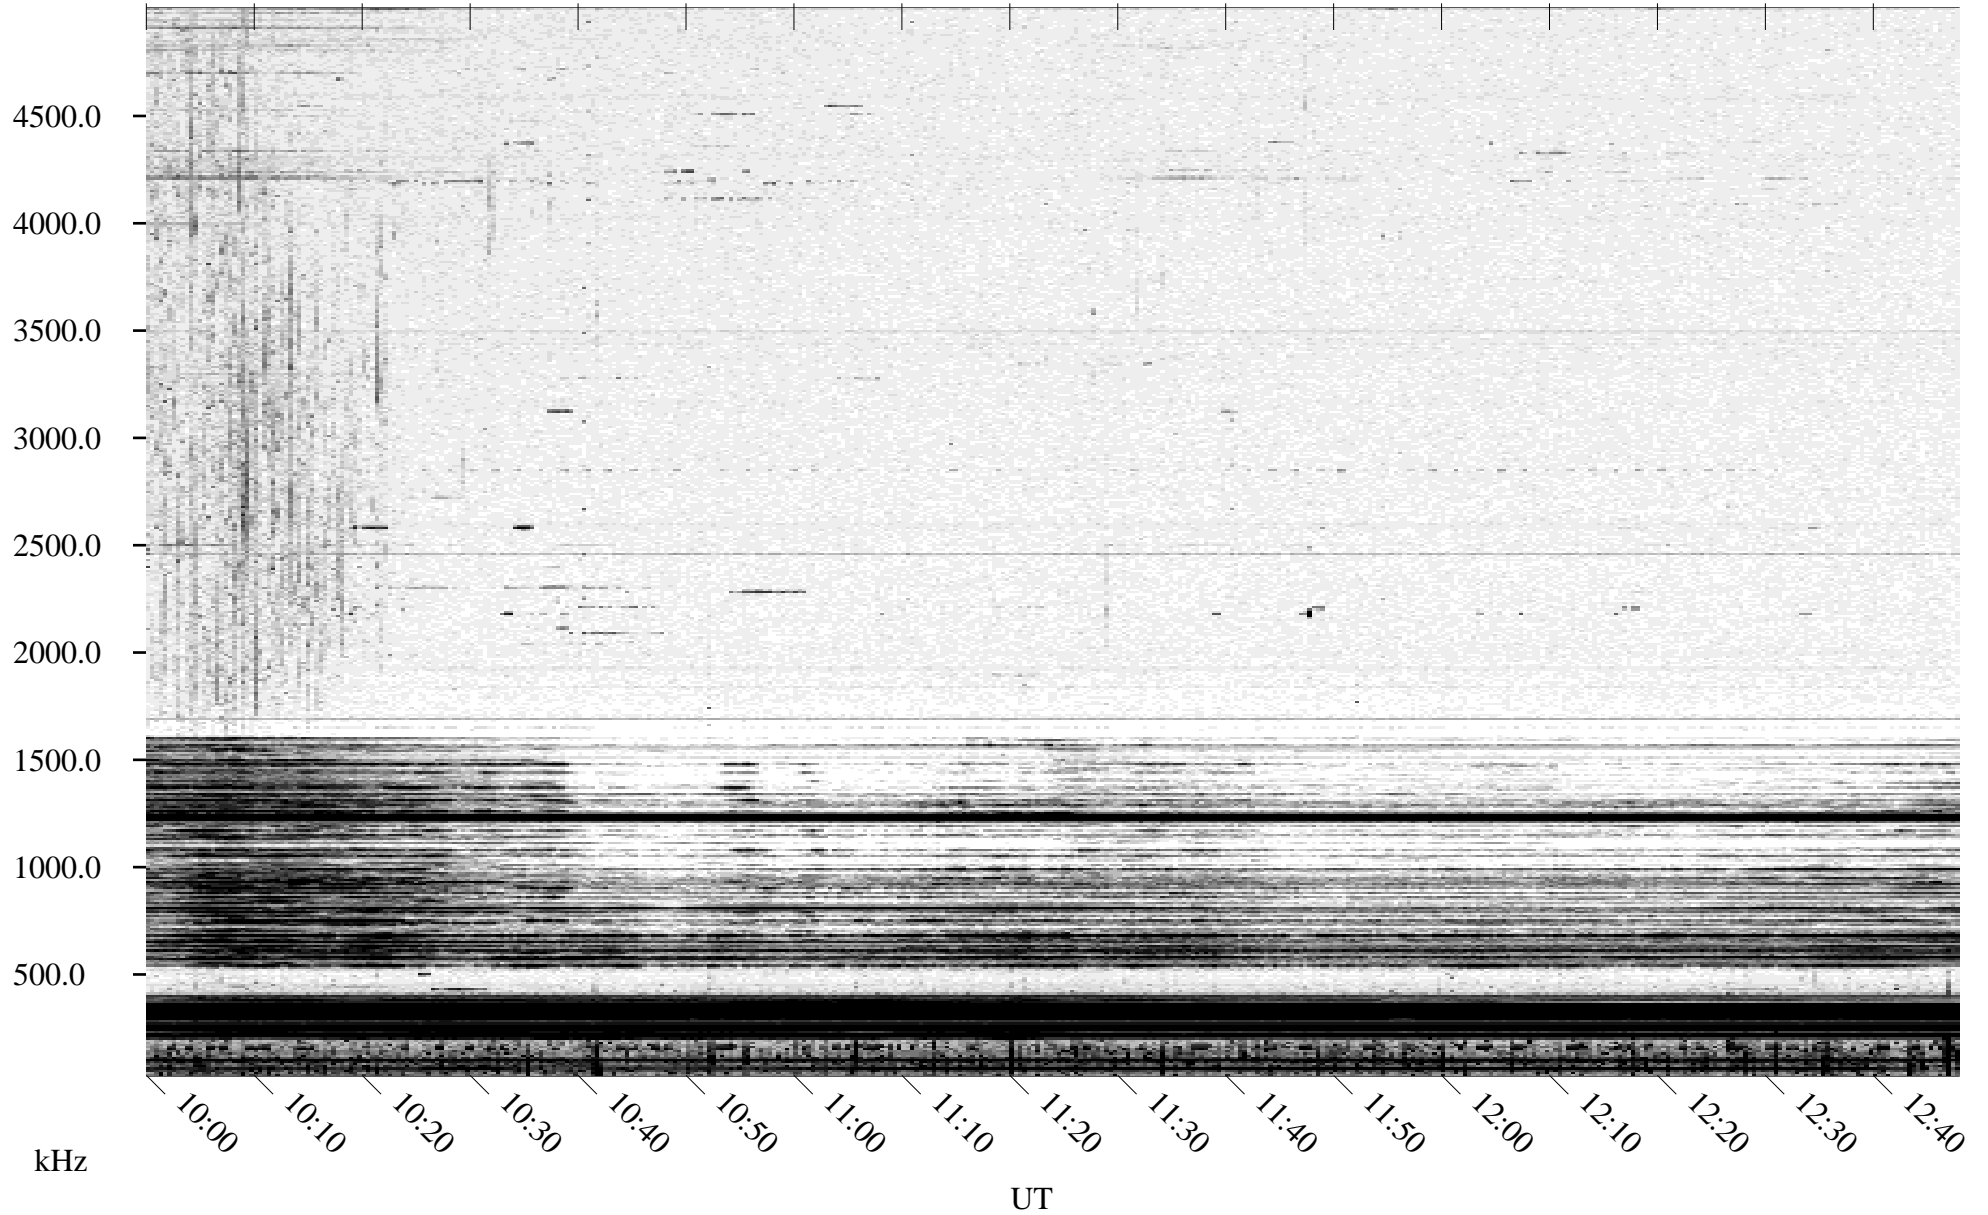

10/22/1995 Churchill, Manitoba

Linear Scale Black = 161 White = 15

ch95295l.r00m max_12

Page 1

10/22/1995 Churchill, Manitoba

Linear Scale Black = 161 White = 15

ch952951.r00m max_12

10/23/1995 Churchill, Manitoba

Linear Scale Black = 161 White = 15

ch95295l.r00m max_12

Page 3

10/23/1995 Churchill, Manitoba

Linear Scale Black = 161 White = 15

ch95295l.r00m max_12

Page 4

10/23/1995 Churchill, Manitoba

Linear Scale Black = 161 White = 15

ch952951.r00m max_12

Page 5

10/23/1995 Churchill, Manitoba

Linear Scale Black = 161 White = 15

ch952951.r00m max_12

Page 6

10/23/1995 Churchill, Manitoba

Linear Scale Black = 161 White = 15

ch95295l.r00m max_12

Page 7

10/23/1995 Churchill, Manitoba

Linear Scale Black = 161 White = 15

ch952951.r00m max_12

Page 8

UT