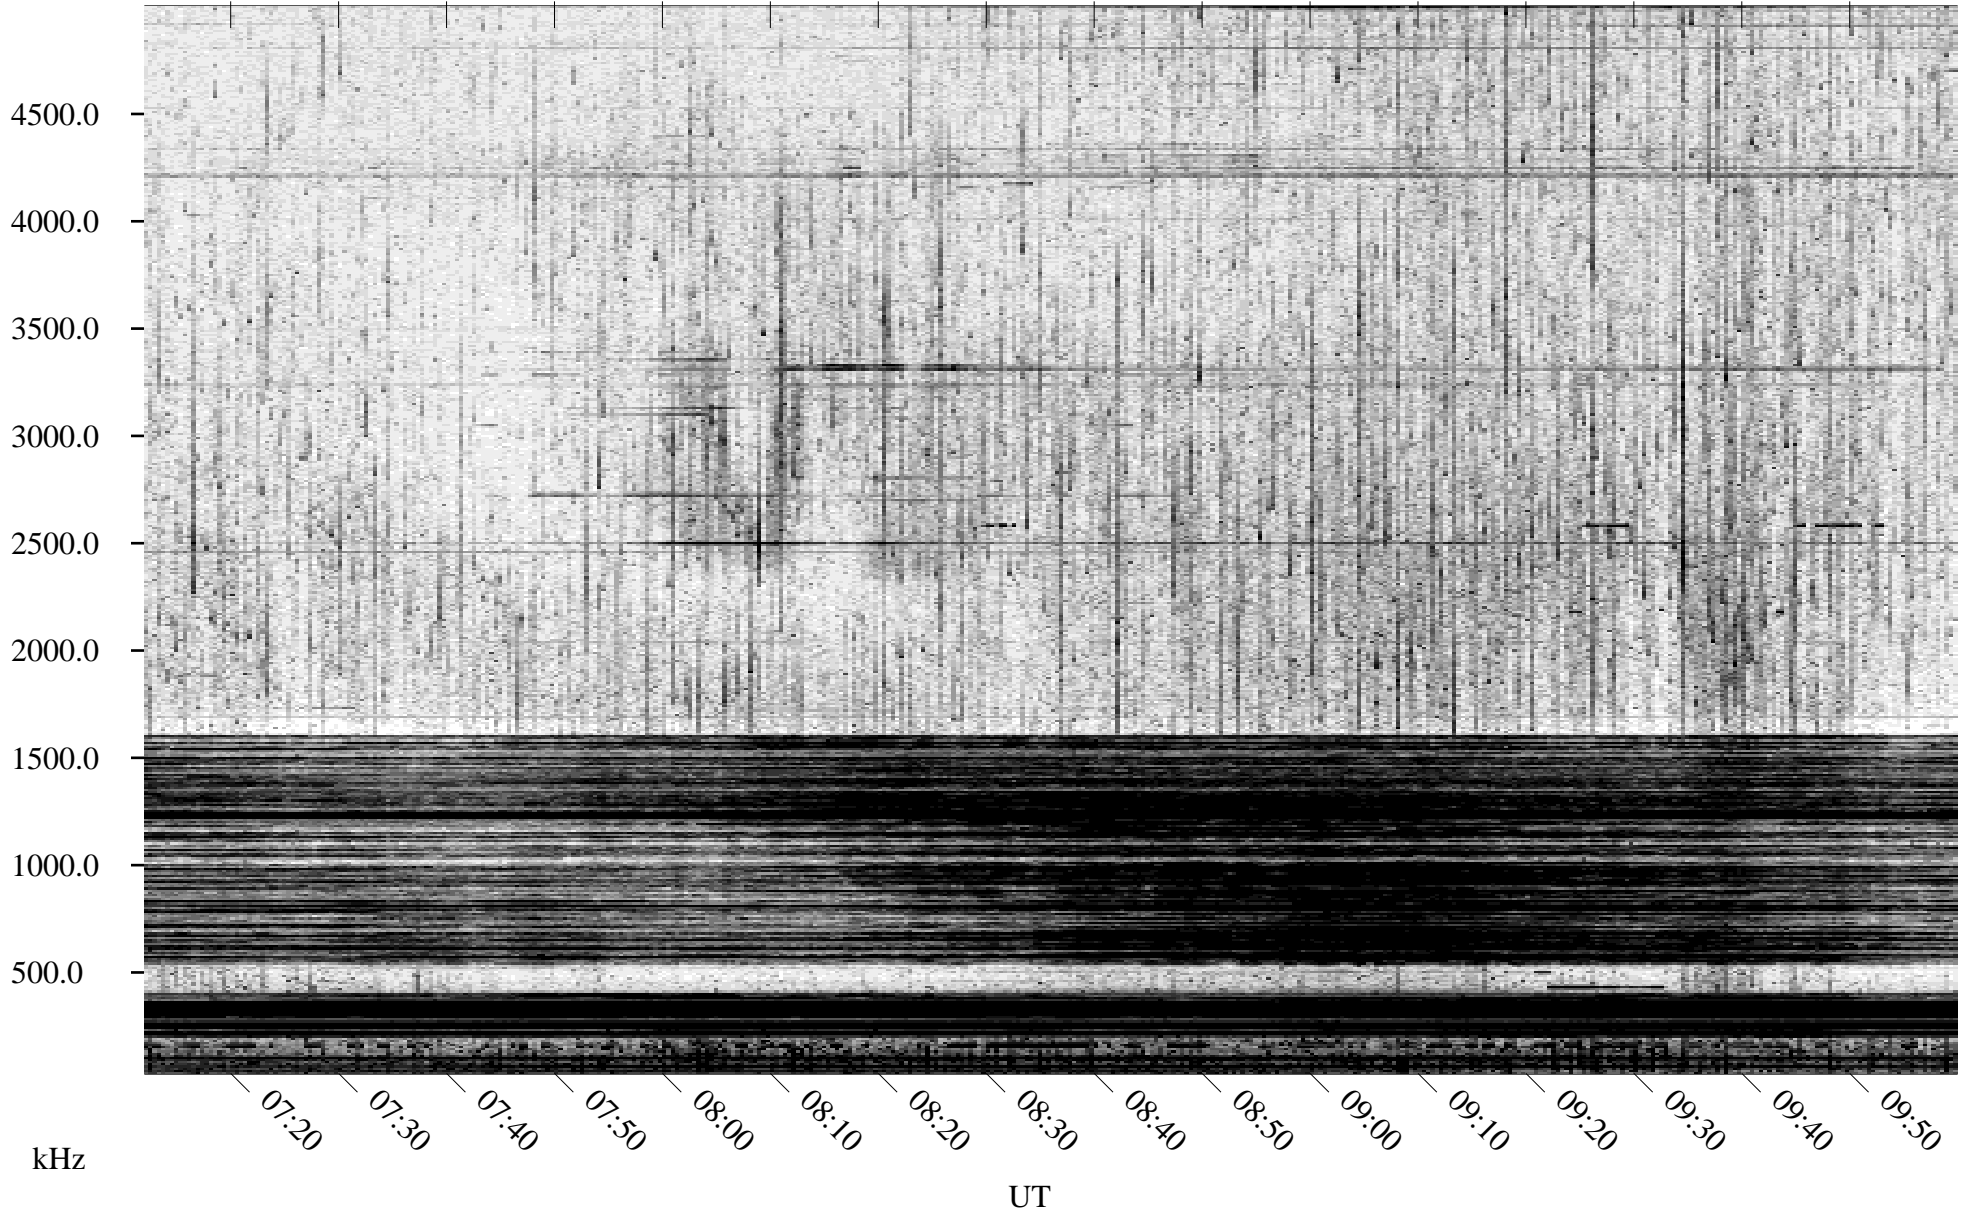

10/22/1995 Churchill, Manitoba

Linear Scale Black = 161 White = 15

ch95295l.r00m max_12

Page 1

10/22/1995 Churchill, Manitoba

Linear Scale Black = 161 White = 15

ch952951.r00m max_12

10/23/1995 Churchill, Manitoba

Linear Scale Black = 161 White = 15

ch95295l.r00m max_12

Page 3

10/23/1995 Churchill, Manitoba

Linear Scale Black = 161 White = 15

ch95295l.r00m max_12

Page 4

10/23/1995 Churchill, Manitoba

Linear Scale Black = 161 White = 15

ch952951.r00m max_12

Page 5

10/23/1995 Churchill, Manitoba

Linear Scale Black = 161 White = 15

ch952951.r00m max_12

Page 6

10/23/1995 Churchill, Manitoba

Linear Scale Black = 161 White = 15

ch95295l.r00m max_12

Page 7

10/23/1995 Churchill, Manitoba

Linear Scale Black = 161 White = 15

ch952951.r00m max_12

Page 8

UT