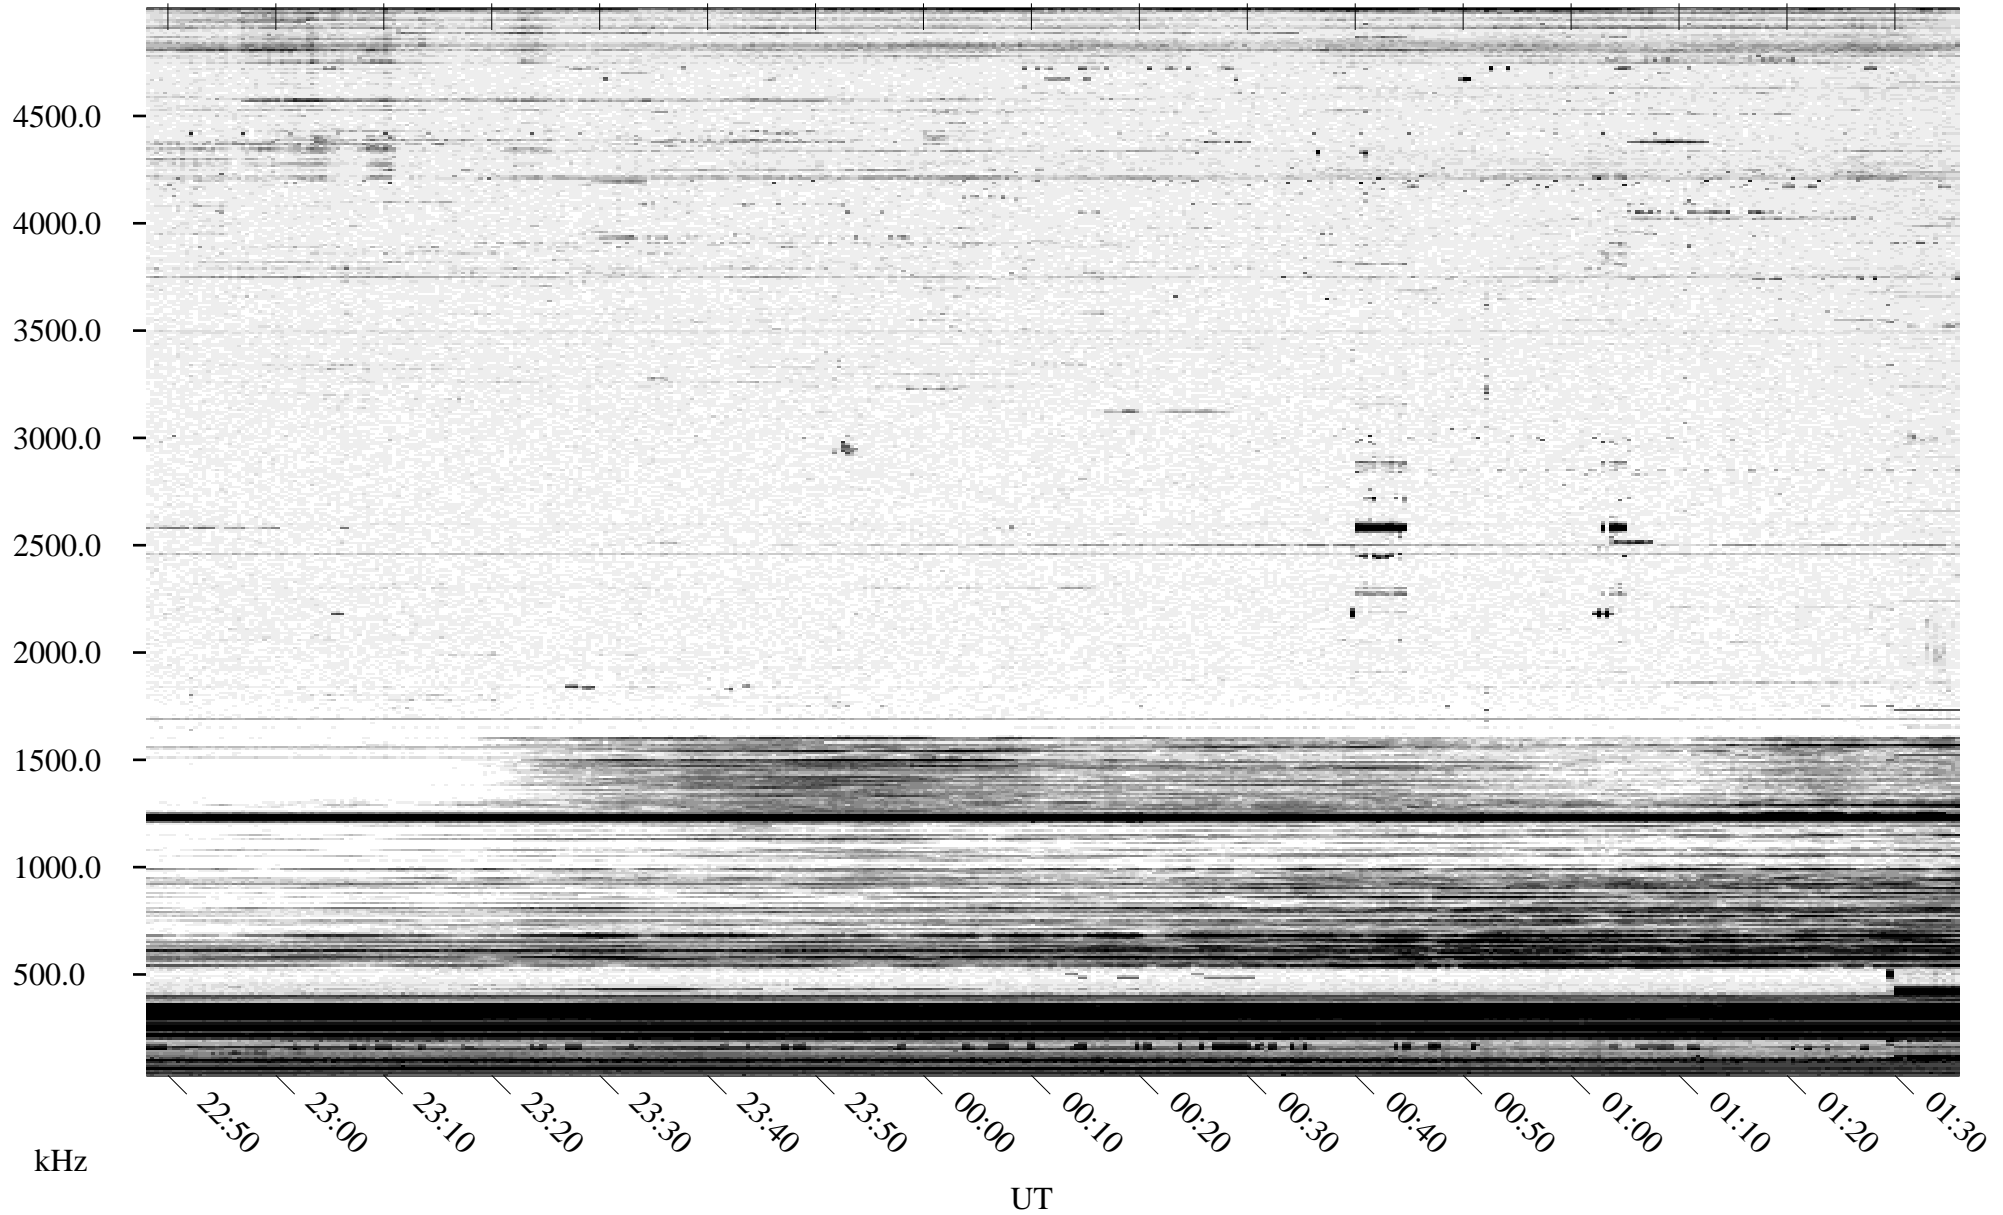

10/22/1995 Churchill, Manitoba

Linear Scale Black = 161 White = 15

ch95295l.r00m max_12

Page 1

10/22/1995 Churchill, Manitoba

Linear Scale Black = 161 White = 15

ch952951.r00m max_12

10/23/1995 Churchill, Manitoba

Linear Scale Black = 161 White = 15

ch95295l.r00m max_12

Page 3

10/23/1995 Churchill, Manitoba

Linear Scale Black = 161 White = 15

ch95295l.r00m max_12

Page 4

10/23/1995 Churchill, Manitoba

Linear Scale Black = 161 White = 15

ch952951.r00m max_12

Page 5

10/23/1995 Churchill, Manitoba

Linear Scale Black = 161 White = 15

ch952951.r00m max_12

Page 6

10/23/1995 Churchill, Manitoba

Linear Scale Black = 161 White = 15

ch95295l.r00m max_12

Page 7

10/23/1995 Churchill, Manitoba

Linear Scale Black = 161 White = 15

ch952951.r00m max_12

Page 8

UT