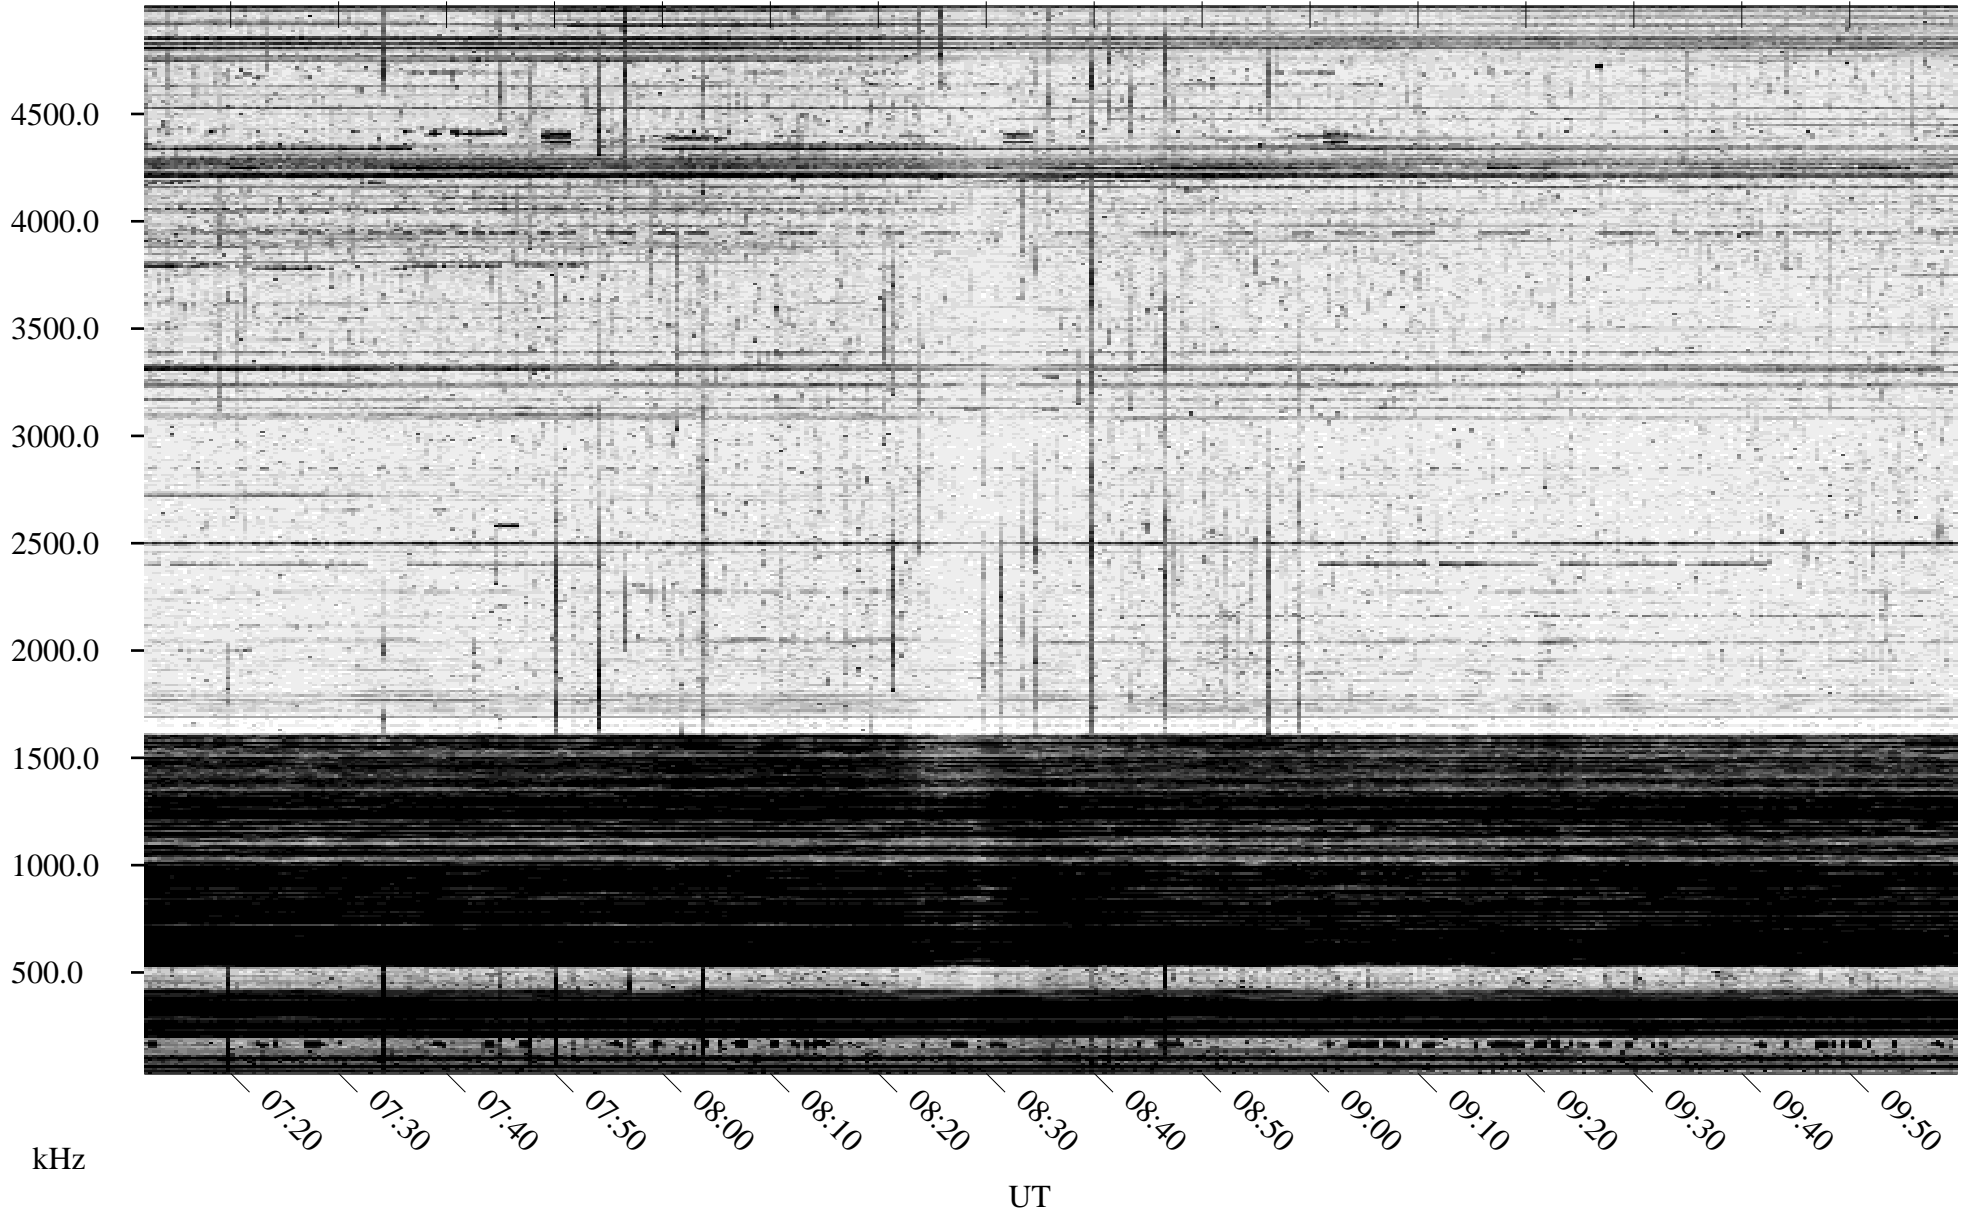

10/23/1995 Churchill, Manitoba

Linear Scale Black = 161 White = 15

ch95296l.r00m max_12

Page 1

10/23/1995 Churchill, Manitoba

Linear Scale Black = 161 White = 15

ch95296l.r00m max_12

Page 2

10/24/1995 Churchill, Manitoba

Linear Scale Black = 161 White = 15

ch95296l.r00m max_12

Page 3

10/24/1995 Churchill, Manitoba

Linear Scale Black = 161 White = 15

ch95296l.r00m max_12

Page 4

10/24/1995 Churchill, Manitoba

Linear Scale Black = 161 White = 15

ch95296l.r00m max_12

Page 5

10/24/1995 Churchill, Manitoba

Linear Scale Black = 161 White = 15

ch95296l.r00m max_12

Page 6

10/24/1995 Churchill, Manitoba

Linear Scale Black = 161 White = 15

ch95296l.r00m max_12

Page 7

10/24/1995 Churchill, Manitoba

Linear Scale Black = 161 White = 15

ch95296l.r00m max_12