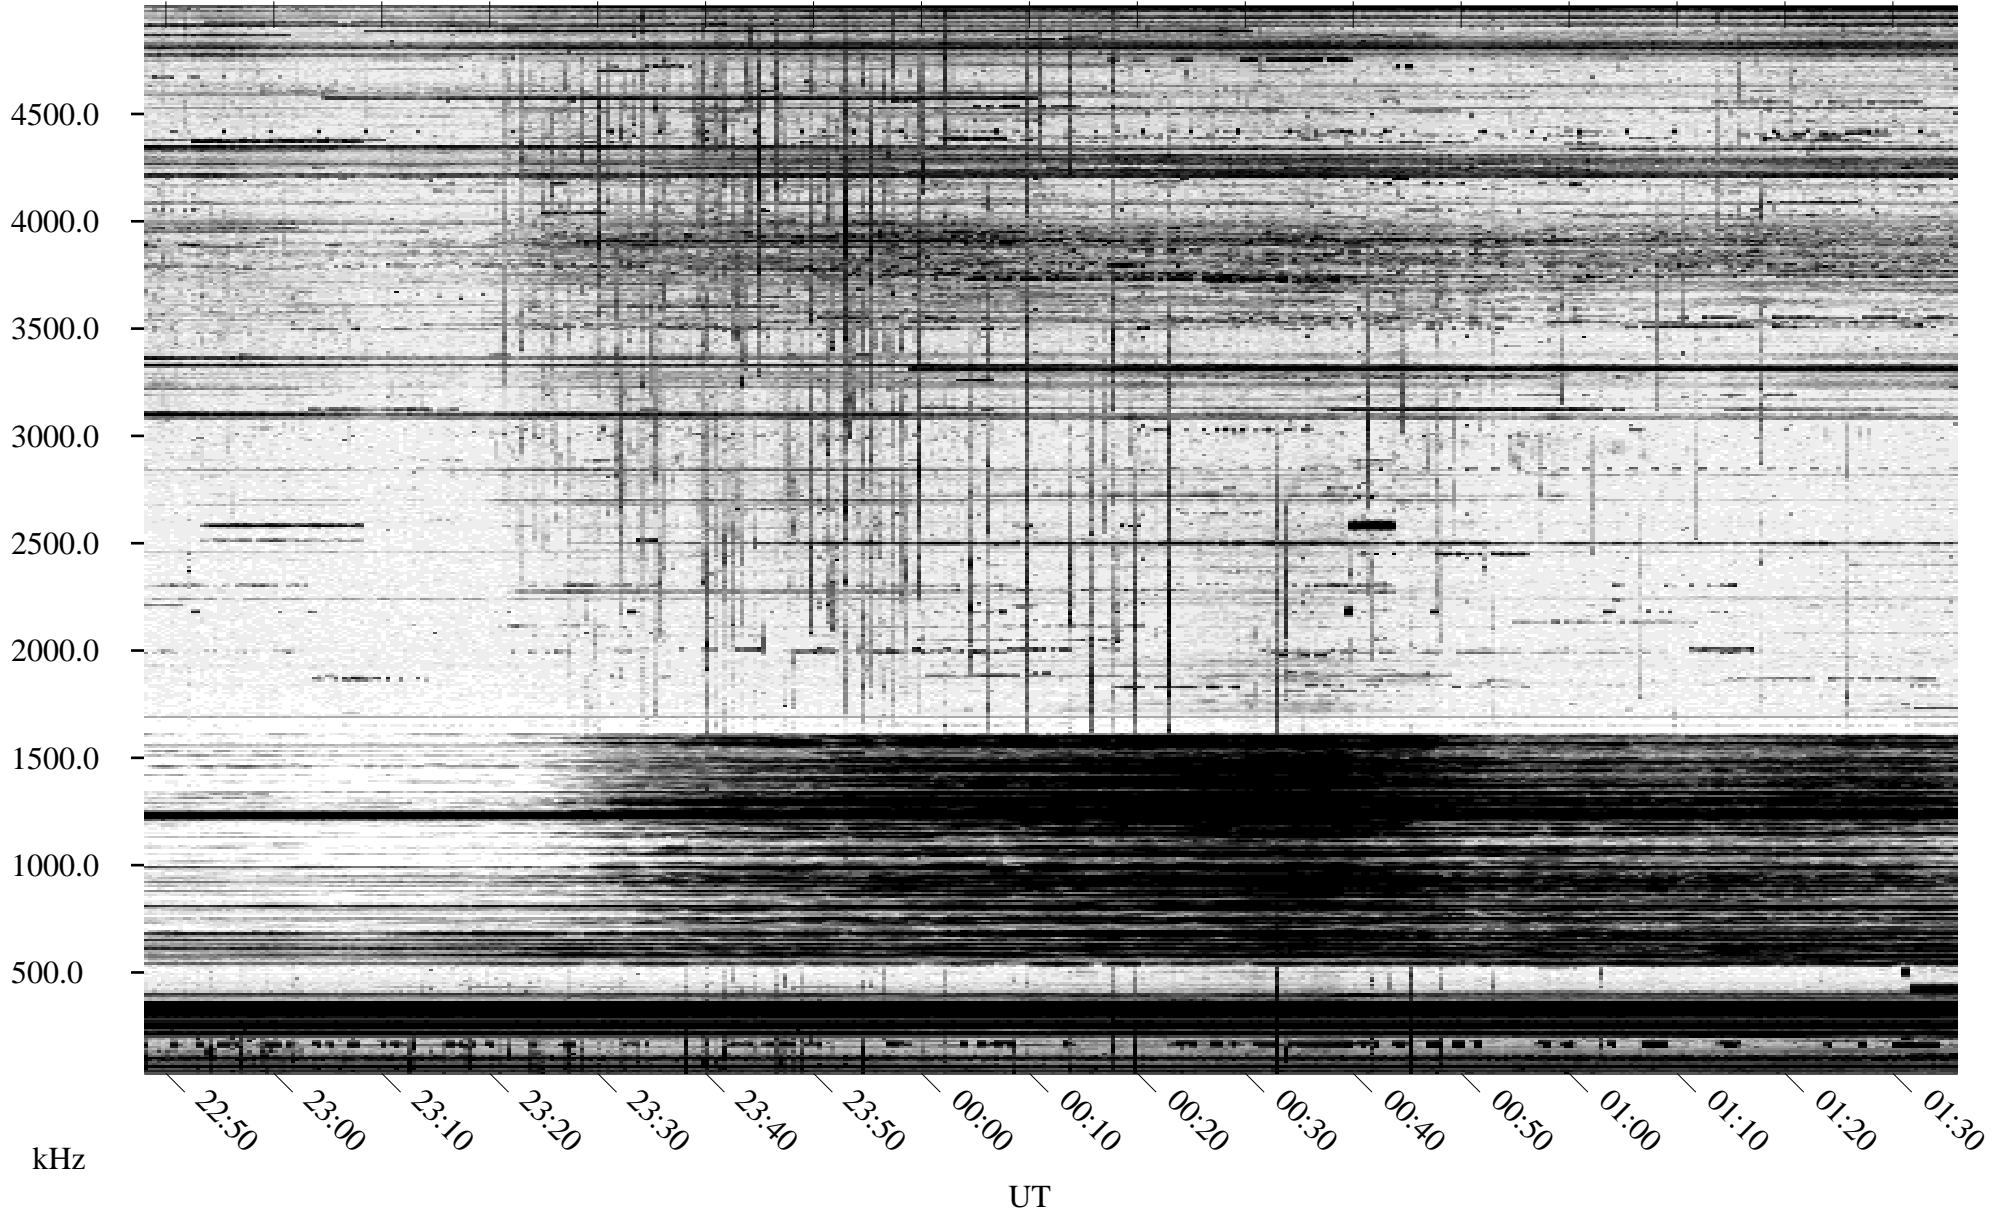

10/23/1995 Churchill, Manitoba

Linear Scale Black = 161 White = 15

ch95296l.r00m max_12

Page 1

10/23/1995 Churchill, Manitoba

Linear Scale Black = 161 White = 15

ch95296l.r00m max_12

Page 2

10/24/1995 Churchill, Manitoba

Linear Scale Black = 161 White = 15

ch95296l.r00m max_12

Page 3

10/24/1995 Churchill, Manitoba

Linear Scale Black = 161 White = 15

ch95296l.r00m max_12

Page 4

10/24/1995 Churchill, Manitoba

Linear Scale Black = 161 White = 15

ch95296l.r00m max_12

Page 5

10/24/1995 Churchill, Manitoba

Linear Scale Black = 161 White = 15

ch95296l.r00m max_12

Page 6

10/24/1995 Churchill, Manitoba

Linear Scale Black = 161 White = 15

ch95296l.r00m max_12

Page 7

10/24/1995 Churchill, Manitoba

Linear Scale Black = 161 White = 15

ch95296l.r00m max_12