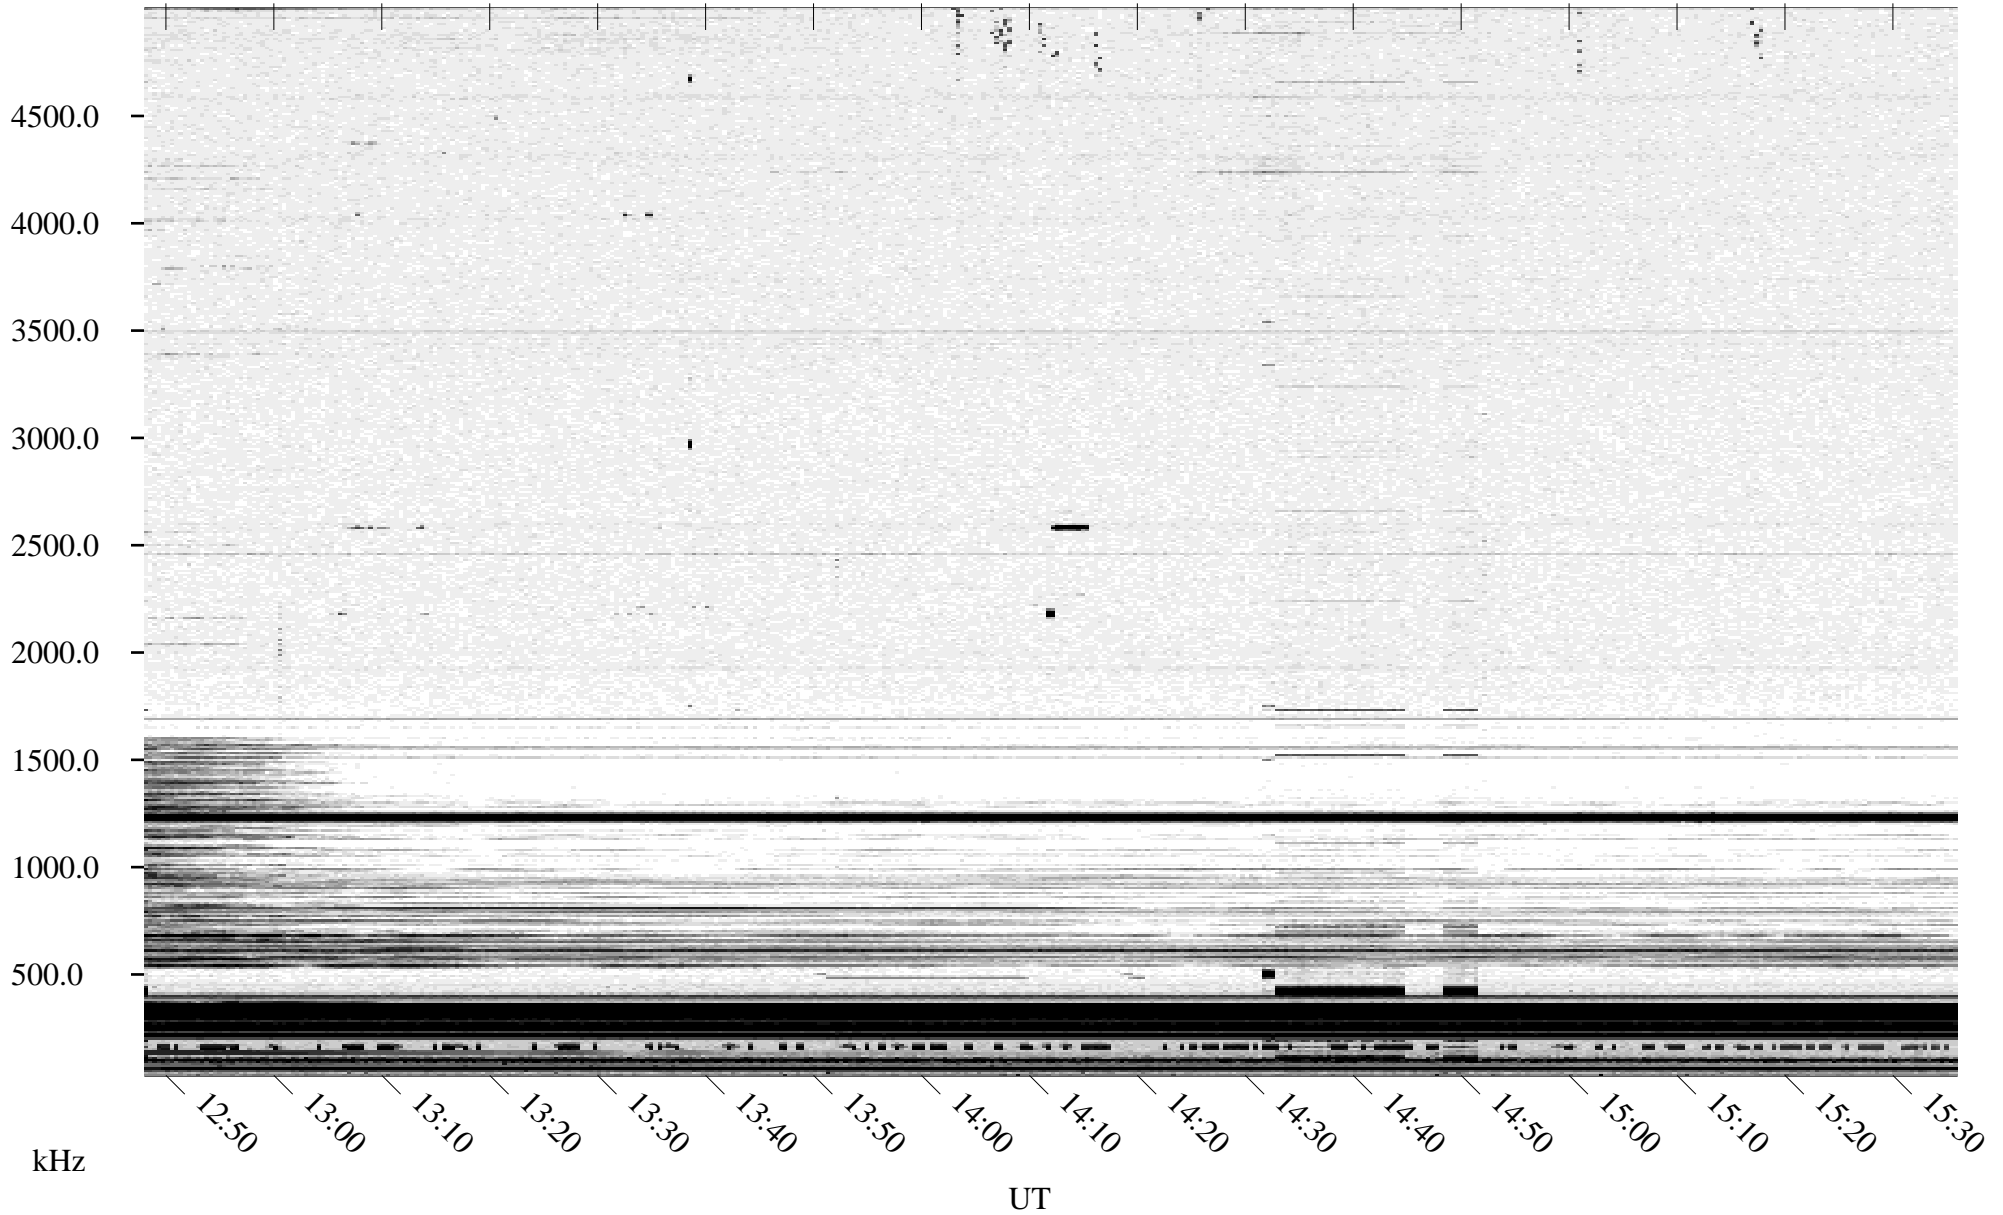

10/23/1995 Churchill, Manitoba

Linear Scale Black = 161 White = 15

ch95296l.r00m max_12

Page 1

10/23/1995 Churchill, Manitoba

Linear Scale Black = 161 White = 15

ch95296l.r00m max_12

Page 2

10/24/1995 Churchill, Manitoba

Linear Scale Black = 161 White = 15

ch95296l.r00m max_12

Page 3

10/24/1995 Churchill, Manitoba

Linear Scale Black = 161 White = 15

ch95296l.r00m max_12

Page 4

10/24/1995 Churchill, Manitoba

Linear Scale Black = 161 White = 15

ch95296l.r00m max_12

Page 5

10/24/1995 Churchill, Manitoba

Linear Scale Black = 161 White = 15

ch95296l.r00m max_12

Page 6

10/24/1995 Churchill, Manitoba

Linear Scale Black = 161 White = 15

ch95296l.r00m max_12

Page 7

10/24/1995 Churchill, Manitoba

Linear Scale Black = 161 White = 15

ch95296l.r00m max_12