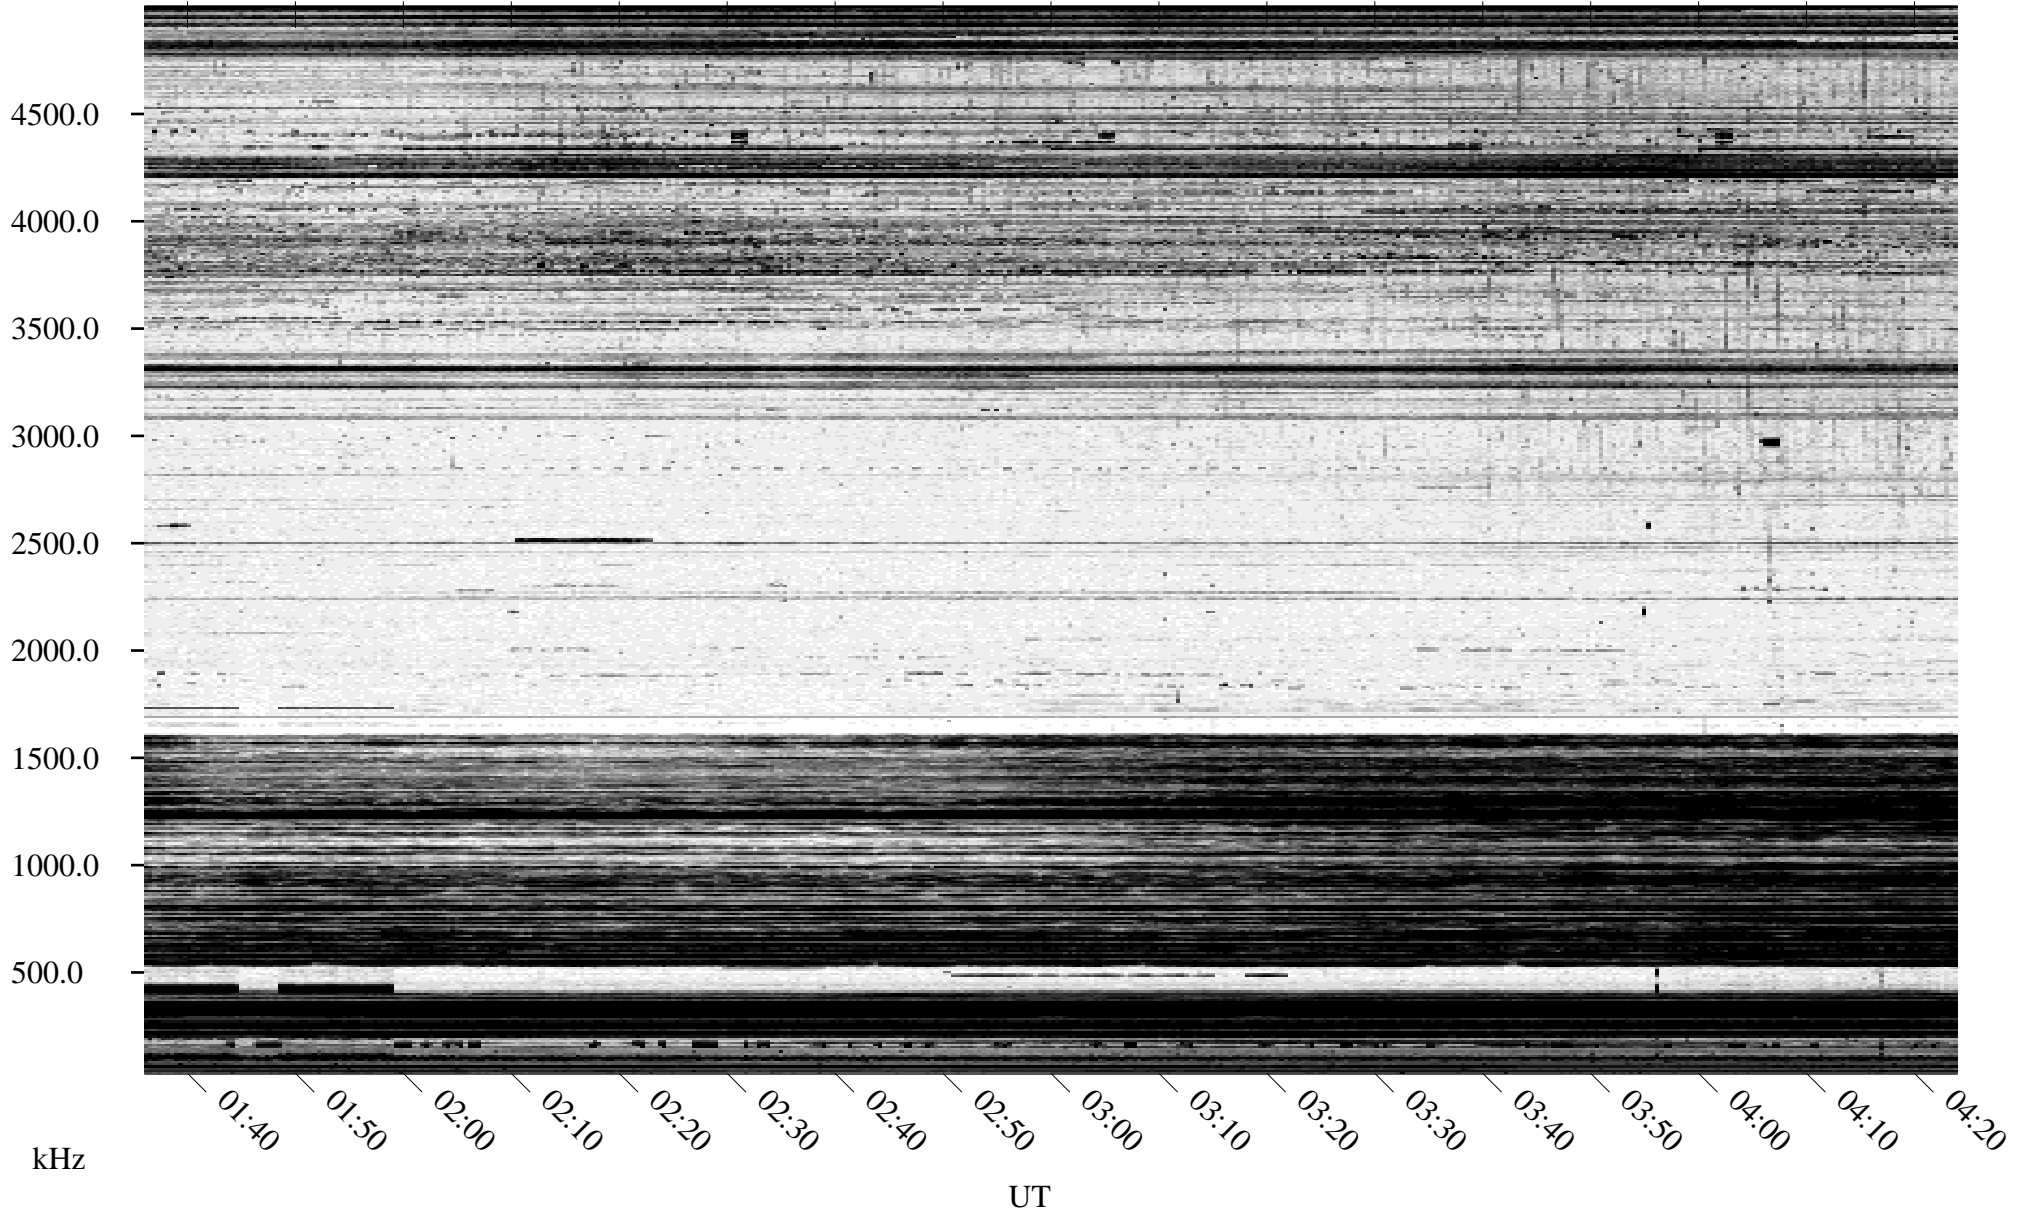

10/23/1995 Churchill, Manitoba

Linear Scale Black = 161 White = 15

ch95296l.r00m max_12

Page 1

10/23/1995 Churchill, Manitoba

Linear Scale Black = 161 White = 15

ch95296l.r00m max_12

Page 2

10/24/1995 Churchill, Manitoba

Linear Scale Black = 161 White = 15

ch95296l.r00m max_12

Page 3

10/24/1995 Churchill, Manitoba

Linear Scale Black = 161 White = 15

ch95296l.r00m max_12

Page 4

10/24/1995 Churchill, Manitoba

Linear Scale Black = 161 White = 15

ch95296l.r00m max_12

Page 5

10/24/1995 Churchill, Manitoba

Linear Scale Black = 161 White = 15

ch95296l.r00m max_12

Page 6

10/24/1995 Churchill, Manitoba

Linear Scale Black = 161 White = 15

ch95296l.r00m max_12

Page 7

10/24/1995 Churchill, Manitoba

Linear Scale Black = 161 White = 15

ch95296l.r00m max_12