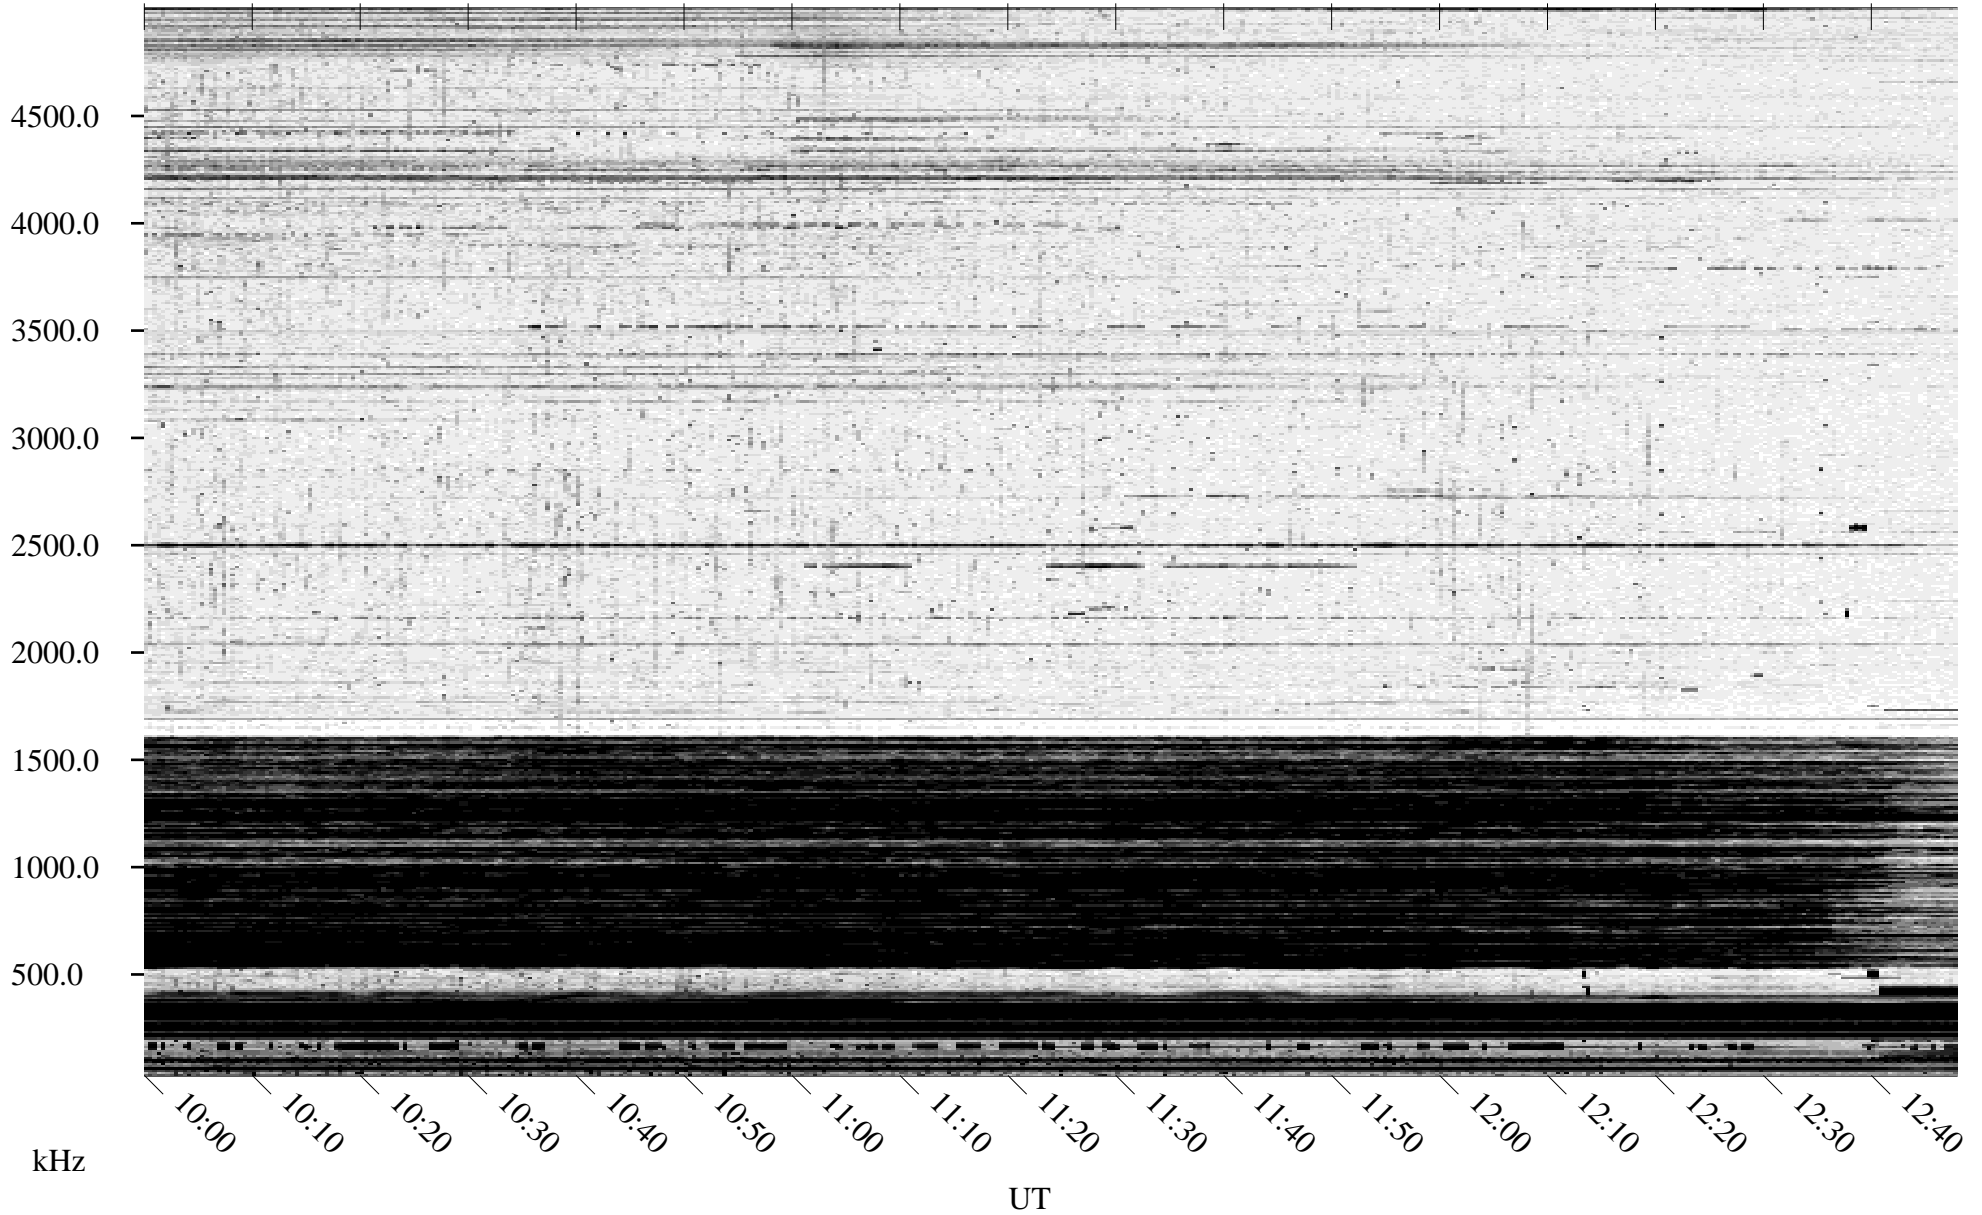

10/23/1995 Churchill, Manitoba

Linear Scale Black = 161 White = 15

ch95296l.r00m max_12

Page 1

10/23/1995 Churchill, Manitoba

Linear Scale Black = 161 White = 15

ch95296l.r00m max_12

Page 2

10/24/1995 Churchill, Manitoba

Linear Scale Black = 161 White = 15

ch95296l.r00m max_12

Page 3

10/24/1995 Churchill, Manitoba

Linear Scale Black = 161 White = 15

ch95296l.r00m max_12

Page 4

10/24/1995 Churchill, Manitoba

Linear Scale Black = 161 White = 15

ch95296l.r00m max_12

Page 5

10/24/1995 Churchill, Manitoba

Linear Scale Black = 161 White = 15

ch95296l.r00m max_12

Page 6

10/24/1995 Churchill, Manitoba

Linear Scale Black = 161 White = 15

ch95296l.r00m max_12

Page 7

10/24/1995 Churchill, Manitoba

Linear Scale Black = 161 White = 15

ch95296l.r00m max_12