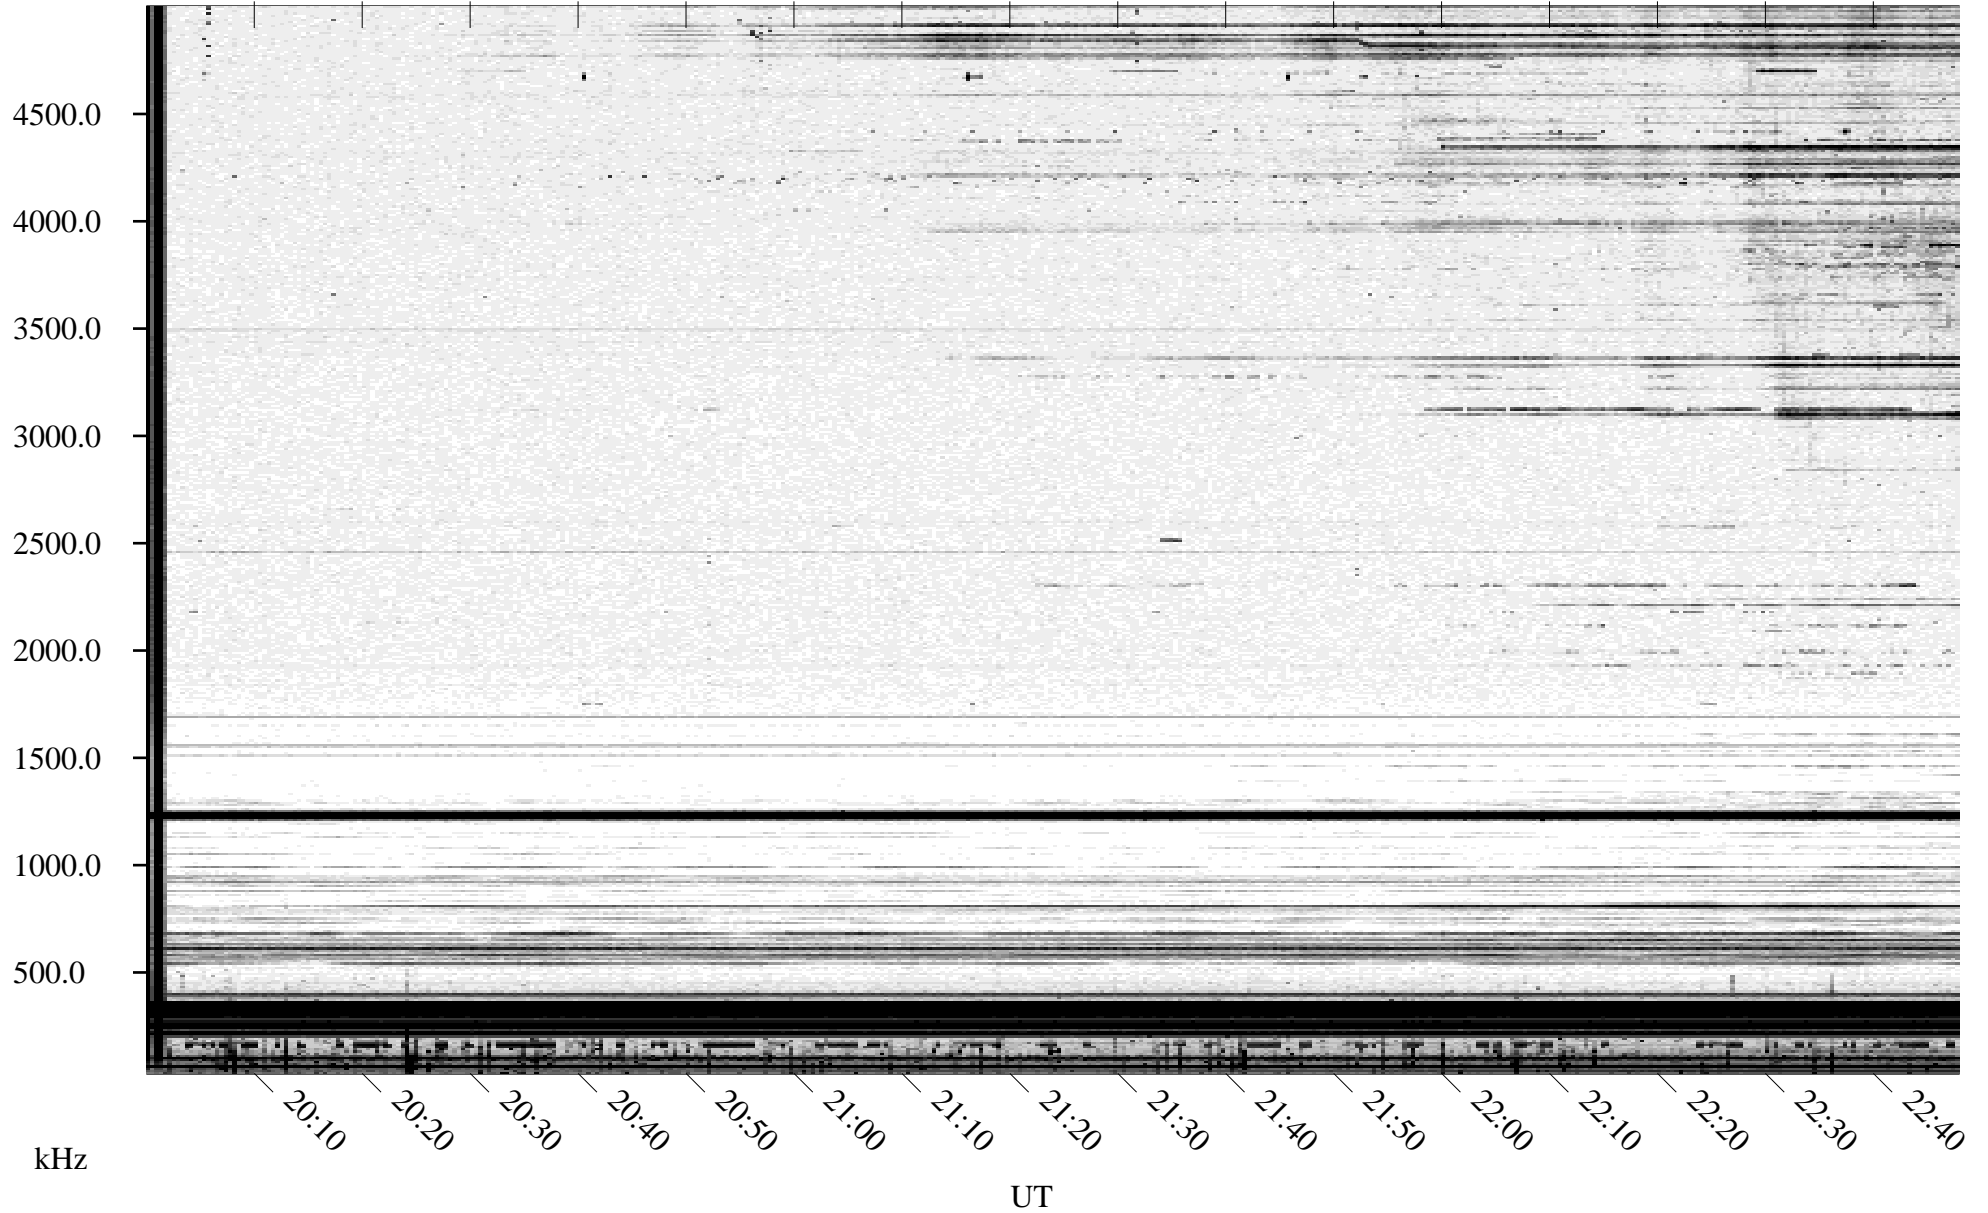

10/23/1995 Churchill, Manitoba

Linear Scale Black = 161 White = 15

ch95296l.r00m max_12

Page 1

10/23/1995 Churchill, Manitoba

Linear Scale Black = 161 White = 15

ch95296l.r00m max_12

Page 2

10/24/1995 Churchill, Manitoba

Linear Scale Black = 161 White = 15

ch95296l.r00m max_12

Page 3

10/24/1995 Churchill, Manitoba

Linear Scale Black = 161 White = 15

ch95296l.r00m max_12

Page 4

10/24/1995 Churchill, Manitoba

Linear Scale Black = 161 White = 15

ch95296l.r00m max_12

Page 5

10/24/1995 Churchill, Manitoba

Linear Scale Black = 161 White = 15

ch95296l.r00m max_12

Page 6

10/24/1995 Churchill, Manitoba

Linear Scale Black = 161 White = 15

ch95296l.r00m max_12

Page 7

10/24/1995 Churchill, Manitoba

Linear Scale Black = 161 White = 15

ch95296l.r00m max_12