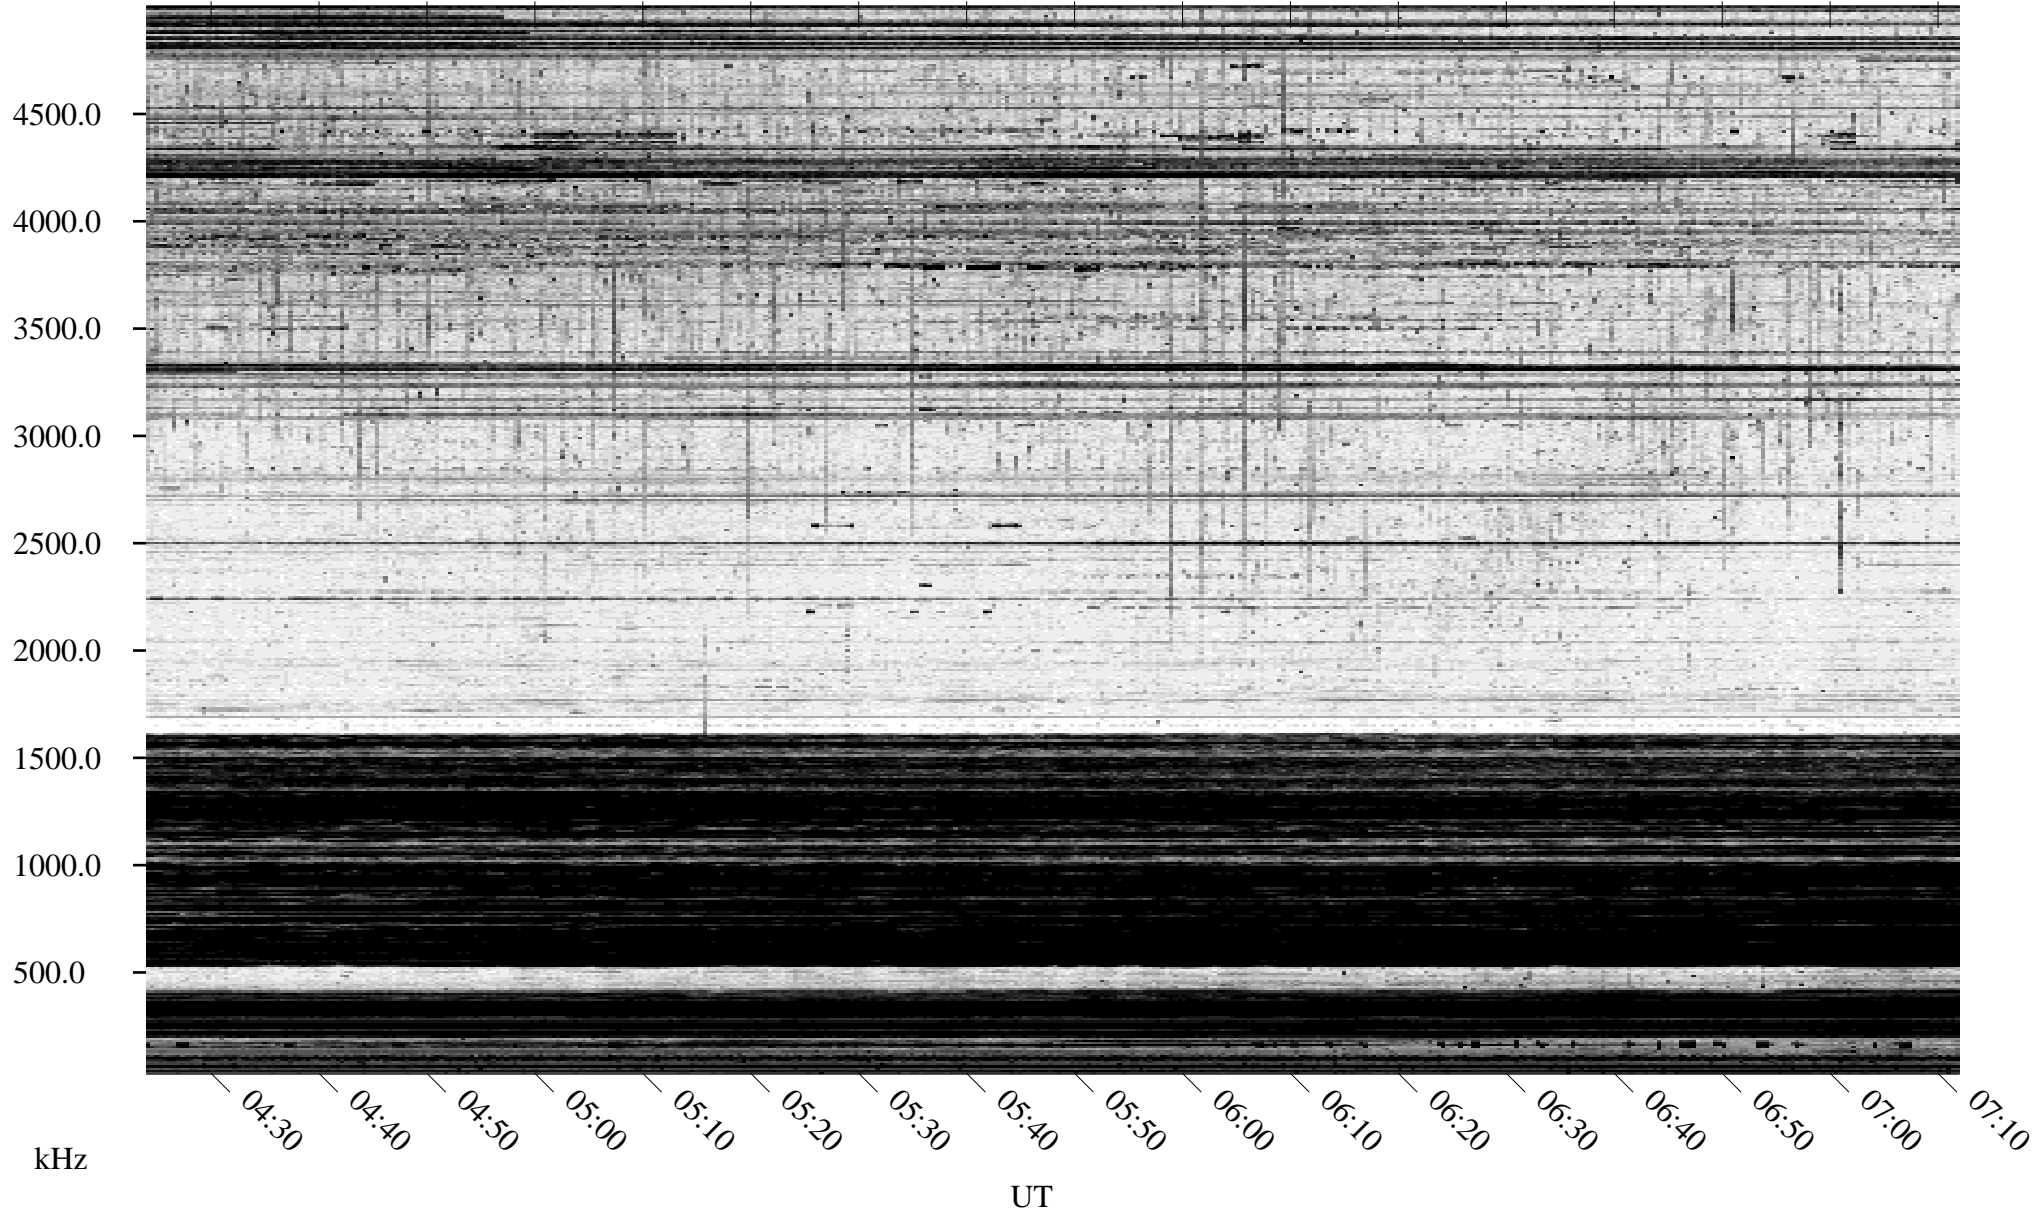

10/23/1995 Churchill, Manitoba

Linear Scale Black = 161 White = 15

ch95296l.r00m max_12

Page 1

10/23/1995 Churchill, Manitoba

Linear Scale Black = 161 White = 15

ch95296l.r00m max_12

Page 2

10/24/1995 Churchill, Manitoba

Linear Scale Black = 161 White = 15

ch95296l.r00m max_12

Page 3

10/24/1995 Churchill, Manitoba

Linear Scale Black = 161 White = 15

ch95296l.r00m max_12

Page 4

10/24/1995 Churchill, Manitoba

Linear Scale Black = 161 White = 15

ch95296l.r00m max_12

Page 5

10/24/1995 Churchill, Manitoba

Linear Scale Black = 161 White = 15

ch95296l.r00m max_12

Page 6

10/24/1995 Churchill, Manitoba

Linear Scale Black = 161 White = 15

ch95296l.r00m max_12

Page 7

10/24/1995 Churchill, Manitoba

Linear Scale Black = 161 White = 15

ch95296l.r00m max_12