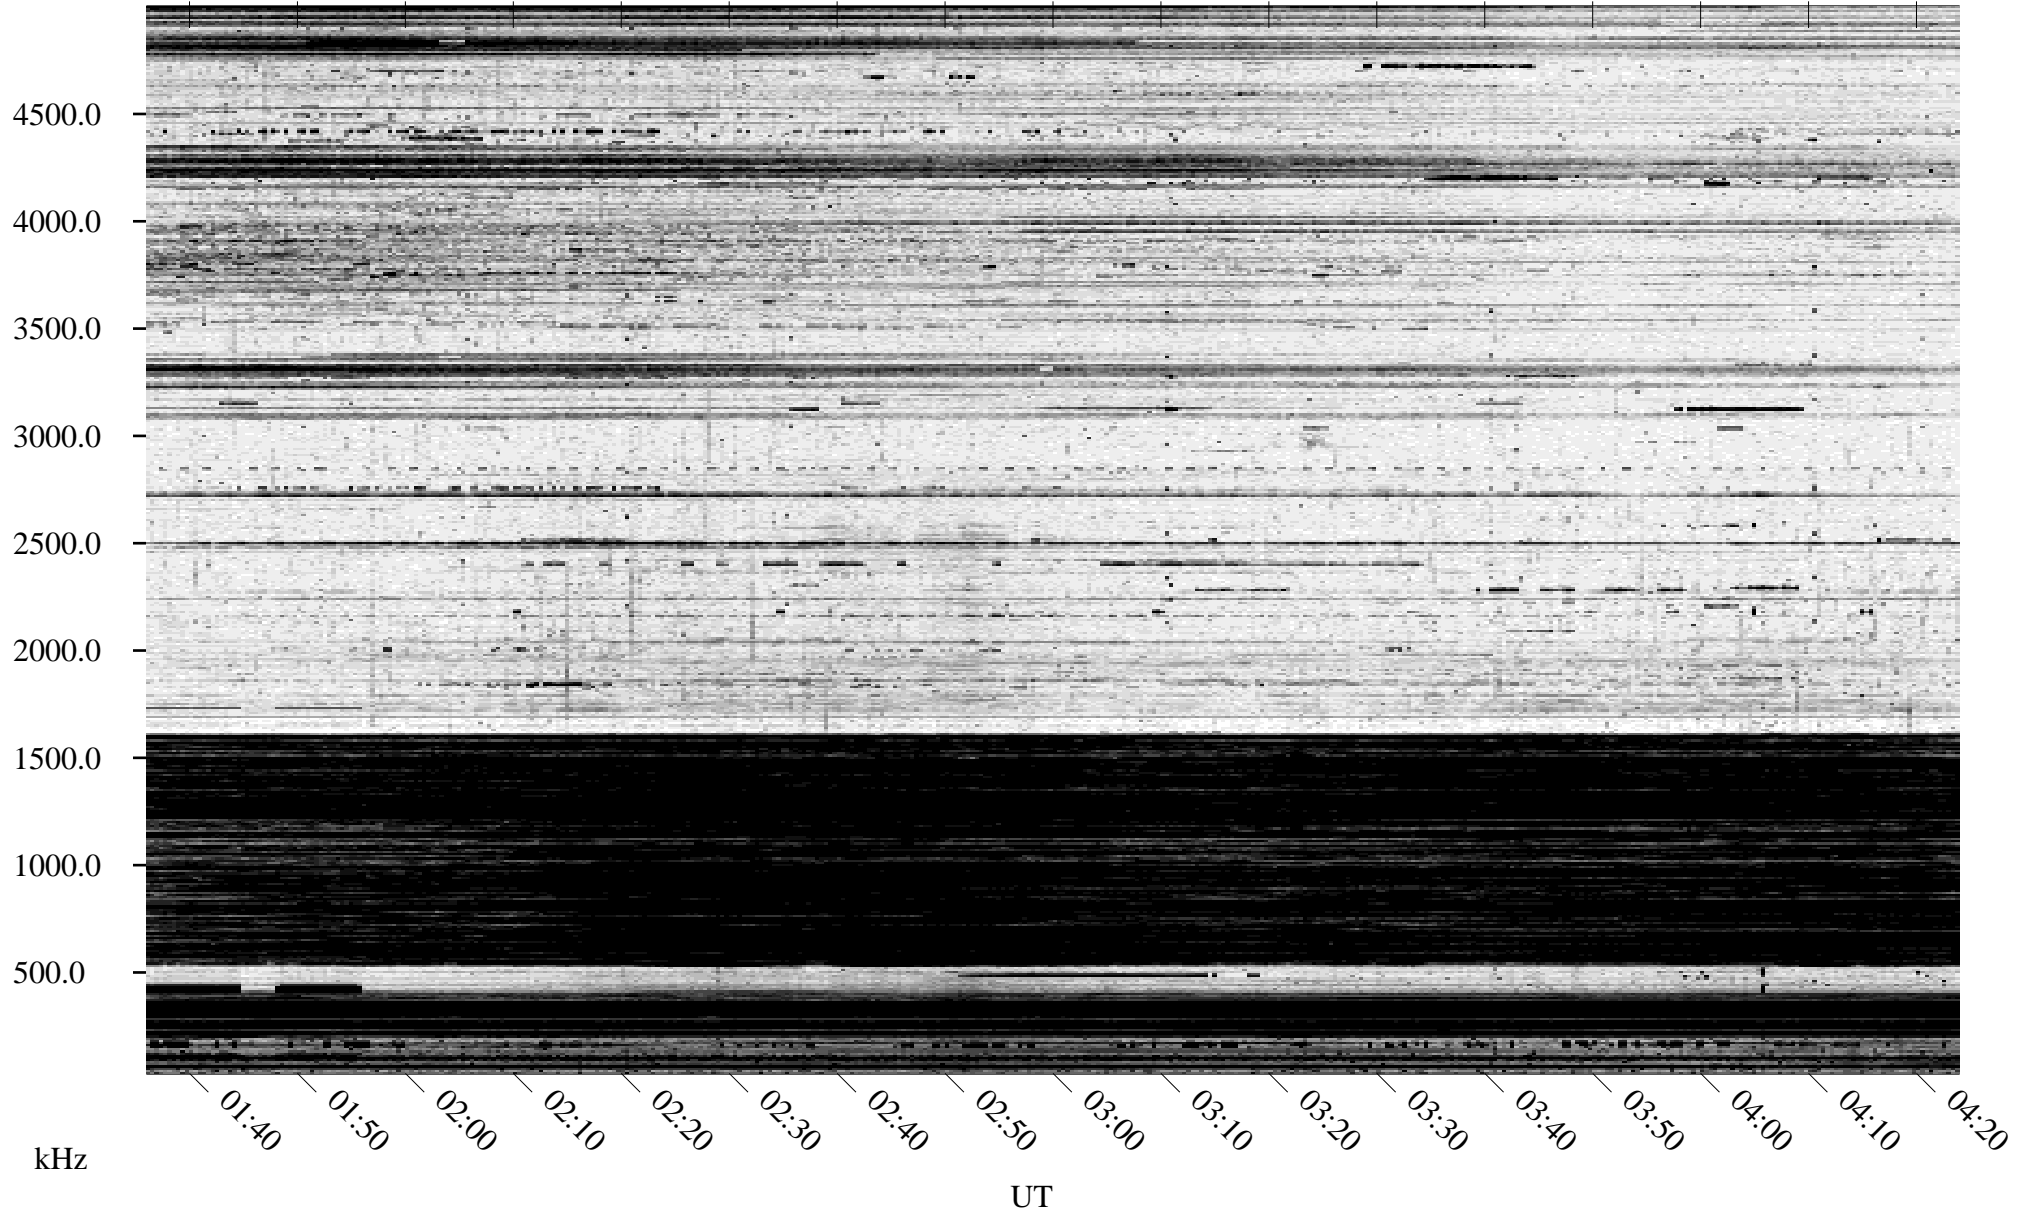

10/24/1995 Churchill, Manitoba

Linear Scale Black = 161 White = 15

ch95297l.r00m max_12

Page 1

10/24/1995 Churchill, Manitoba

Linear Scale Black = 161 White = 15

ch95297l.r00m max_12

Page 2

10/25/1995 Churchill, Manitoba

Linear Scale Black = 161 White = 15

ch95297l.r00m max_12

Page 3

10/25/1995 Churchill, Manitoba

Linear Scale Black = 161 White = 15

ch95297l.r00m max_12

Page 4

10/25/1995 Churchill, Manitoba

Linear Scale Black = 161 White = 15

ch95297l.r00m max_12

Page 5

10/25/1995 Churchill, Manitoba

Linear Scale Black = 161 White = 15

ch95297l.r00m max_12

Page 6

10/25/1995 Churchill, Manitoba

Linear Scale Black = 161 White = 15

ch95297l.r00m max_12

Page 7

10/25/1995 Churchill, Manitoba

Linear Scale Black = 161 White = 15

ch95297l.r00m max_12

Page 8