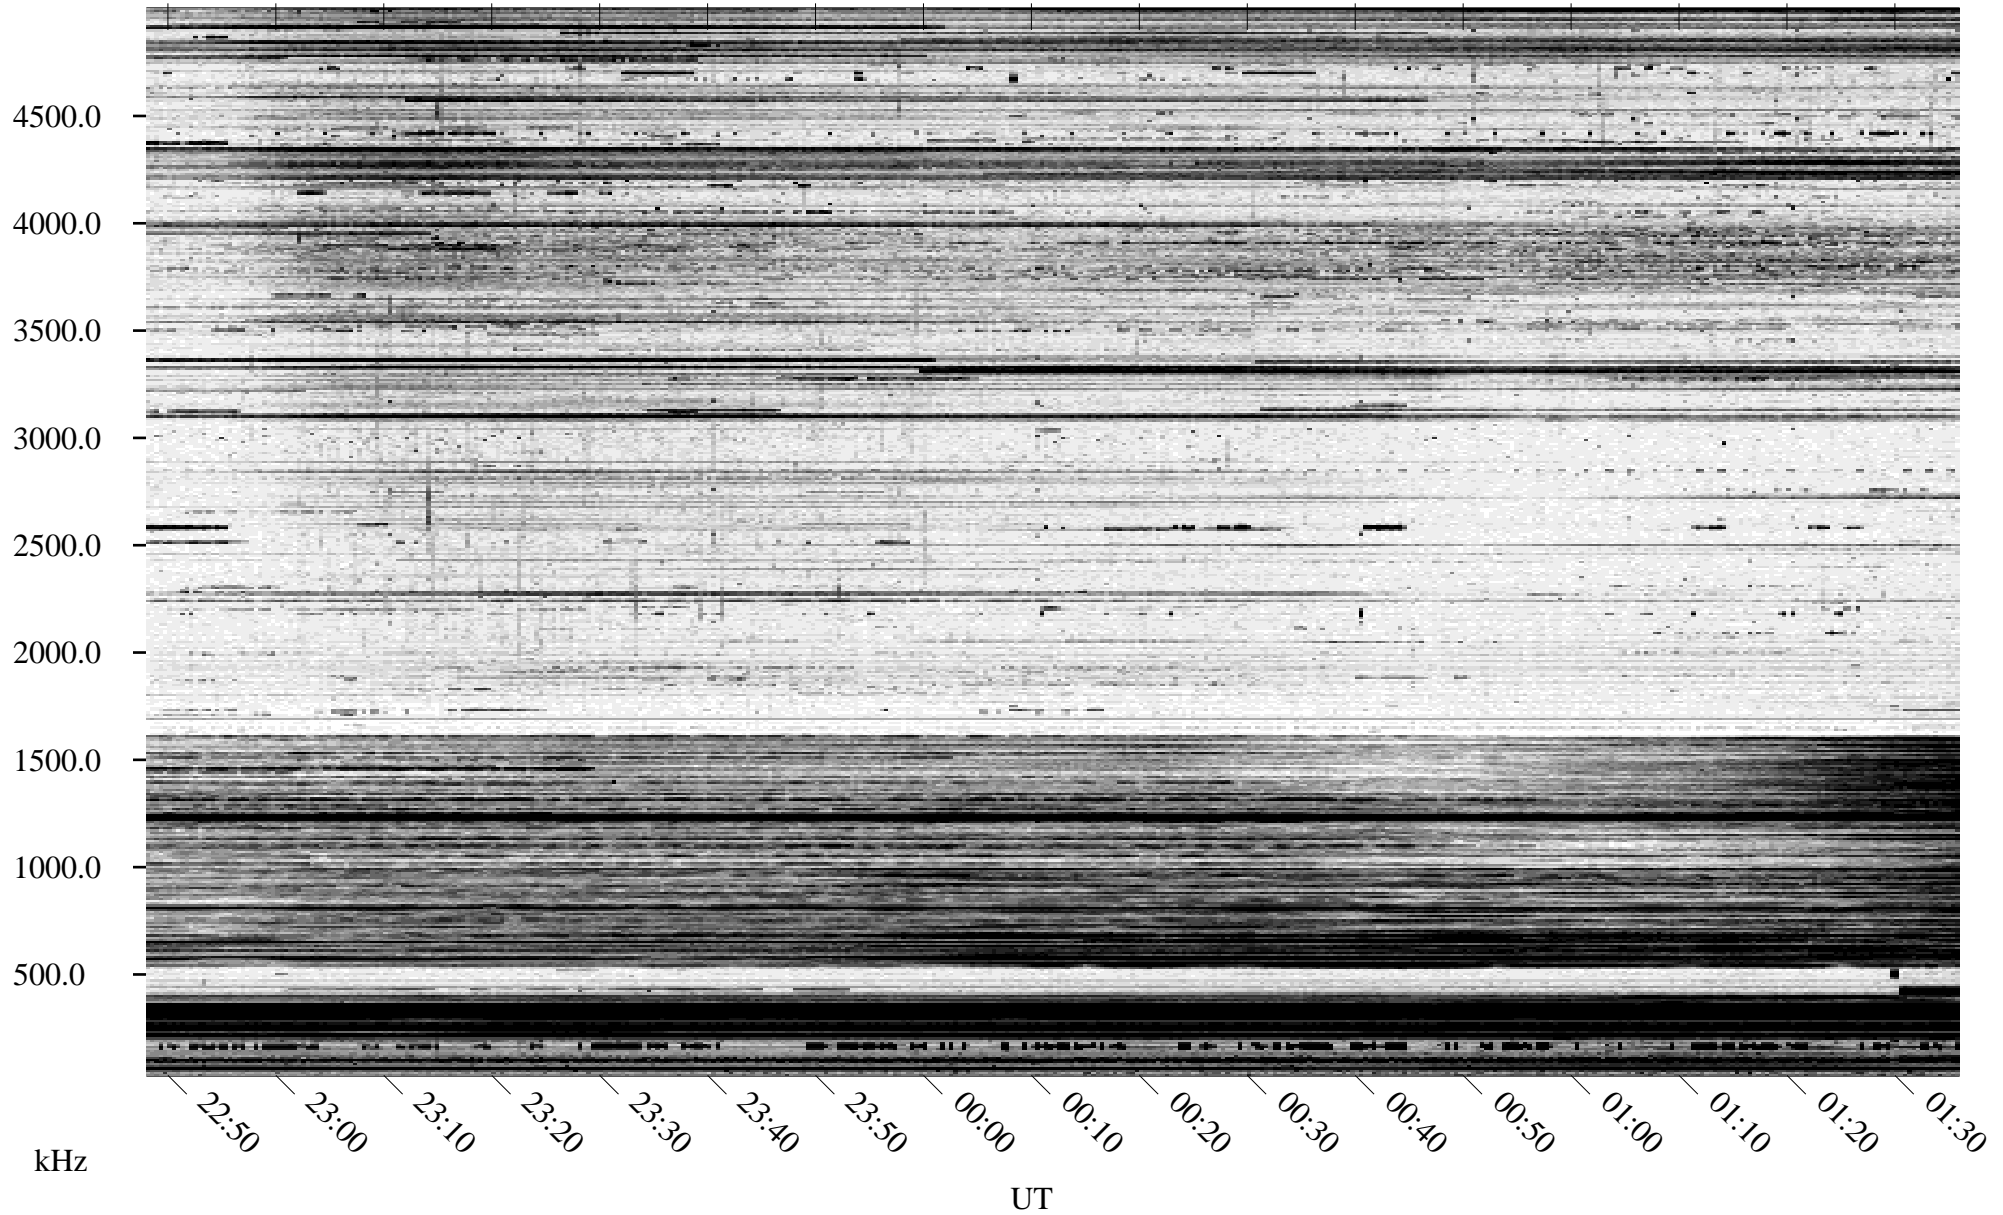

10/24/1995 Churchill, Manitoba

Linear Scale Black = 161 White = 15

ch95297l.r00m max_12

Page 1

10/24/1995 Churchill, Manitoba

Linear Scale Black = 161 White = 15

ch95297l.r00m max_12

Page 2

10/25/1995 Churchill, Manitoba

Linear Scale Black = 161 White = 15

ch95297l.r00m max_12

Page 3

10/25/1995 Churchill, Manitoba

Linear Scale Black = 161 White = 15

ch95297l.r00m max_12

Page 4

10/25/1995 Churchill, Manitoba

Linear Scale Black = 161 White = 15

ch95297l.r00m max_12

Page 5

10/25/1995 Churchill, Manitoba

Linear Scale Black = 161 White = 15

ch95297l.r00m max_12

Page 6

10/25/1995 Churchill, Manitoba

Linear Scale Black = 161 White = 15

ch95297l.r00m max_12

Page 7

10/25/1995 Churchill, Manitoba

Linear Scale Black = 161 White = 15

ch95297l.r00m max_12

Page 8