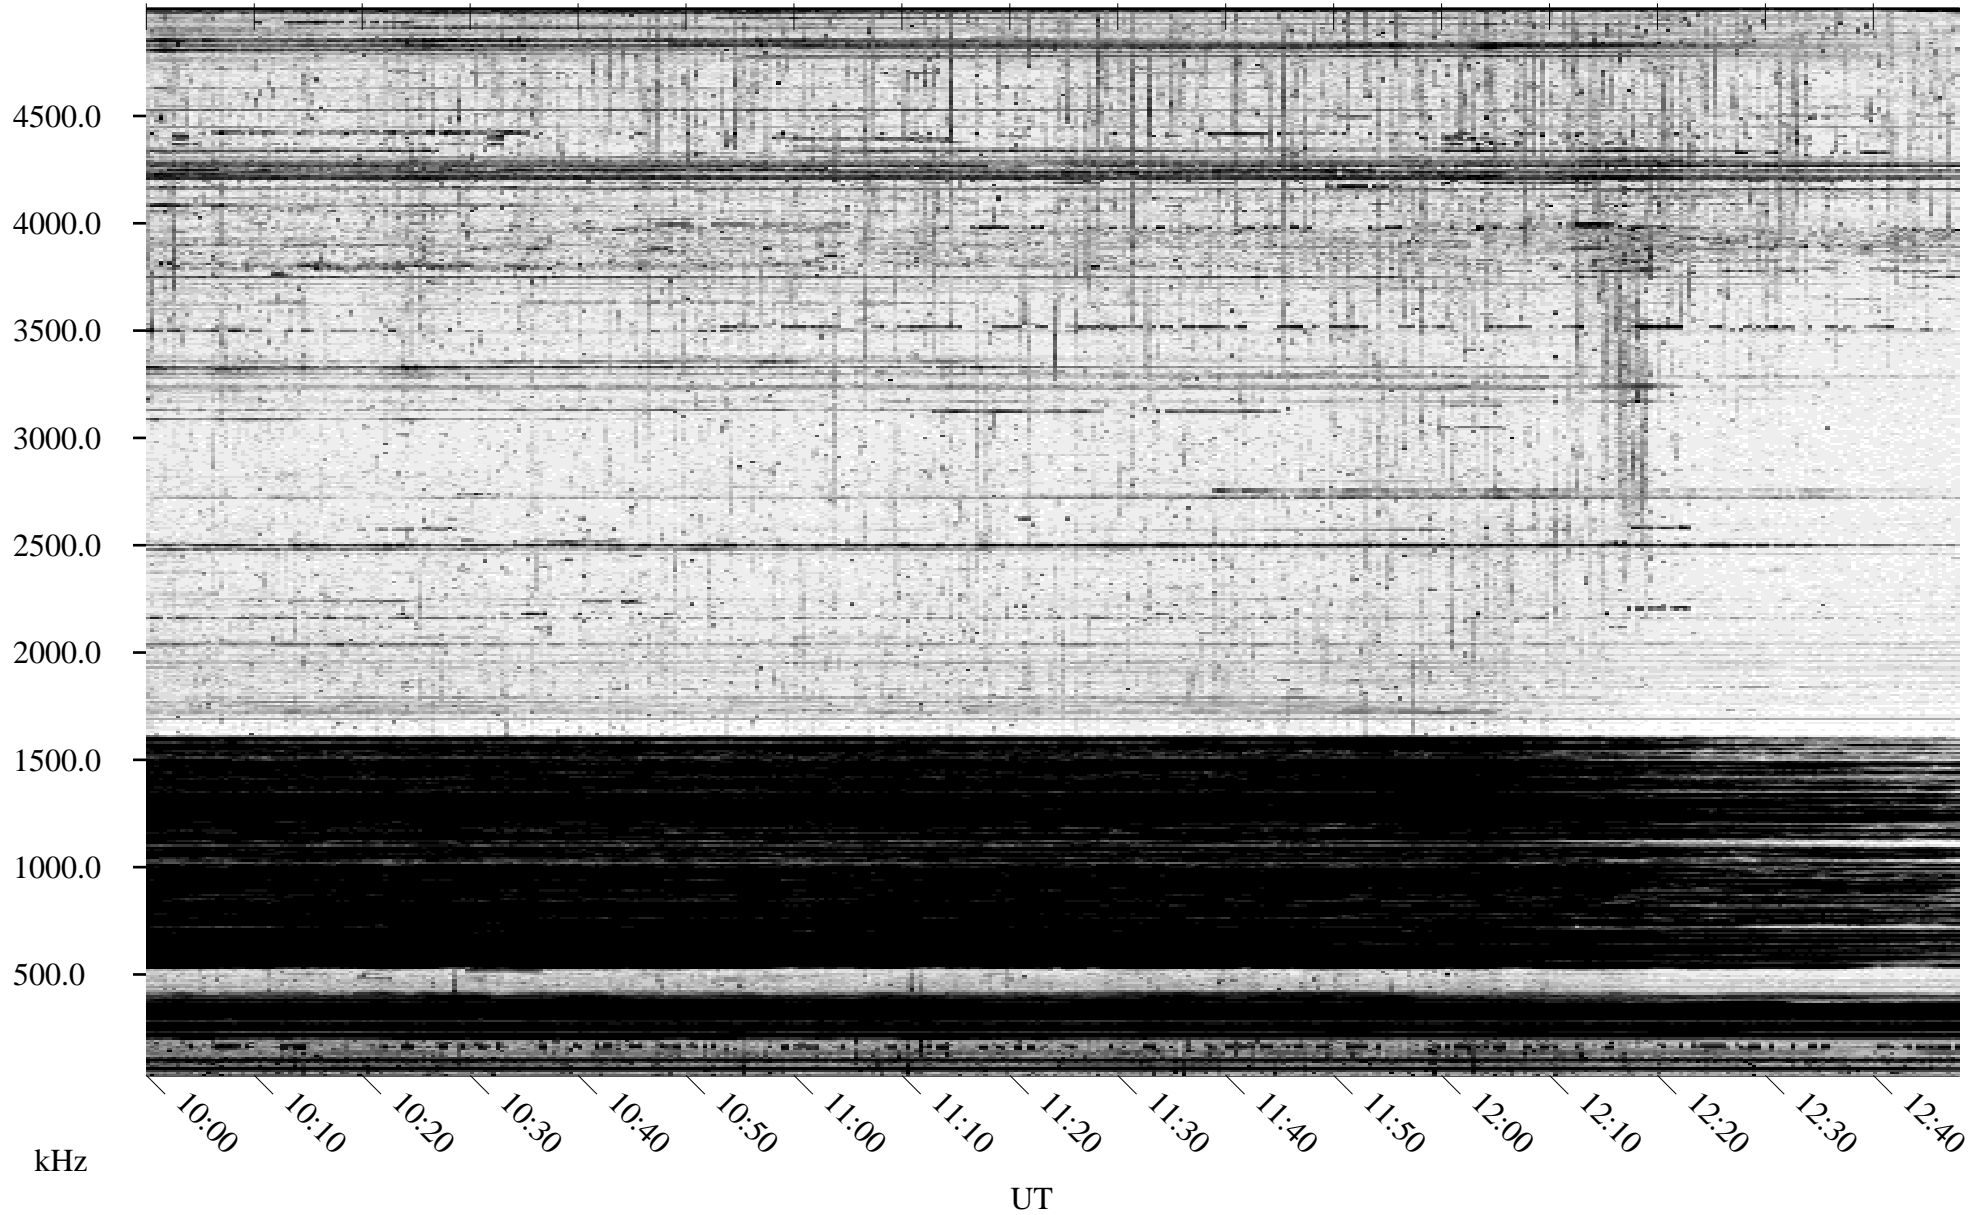

10/24/1995 Churchill, Manitoba

Linear Scale Black = 161 White = 15

ch95297l.r00m max_12

Page 1

10/24/1995 Churchill, Manitoba

Linear Scale Black = 161 White = 15

ch95297l.r00m max_12

Page 2

10/25/1995 Churchill, Manitoba

Linear Scale Black = 161 White = 15

ch95297l.r00m max_12

Page 3

10/25/1995 Churchill, Manitoba

Linear Scale Black = 161 White = 15

ch95297l.r00m max_12

Page 4

10/25/1995 Churchill, Manitoba

Linear Scale Black = 161 White = 15

ch95297l.r00m max_12

Page 5

10/25/1995 Churchill, Manitoba

Linear Scale Black = 161 White = 15

ch95297l.r00m max_12

Page 6

10/25/1995 Churchill, Manitoba

Linear Scale Black = 161 White = 15

ch95297l.r00m max_12

Page 7

10/25/1995 Churchill, Manitoba

Linear Scale Black = 161 White = 15

ch95297l.r00m max_12

Page 8