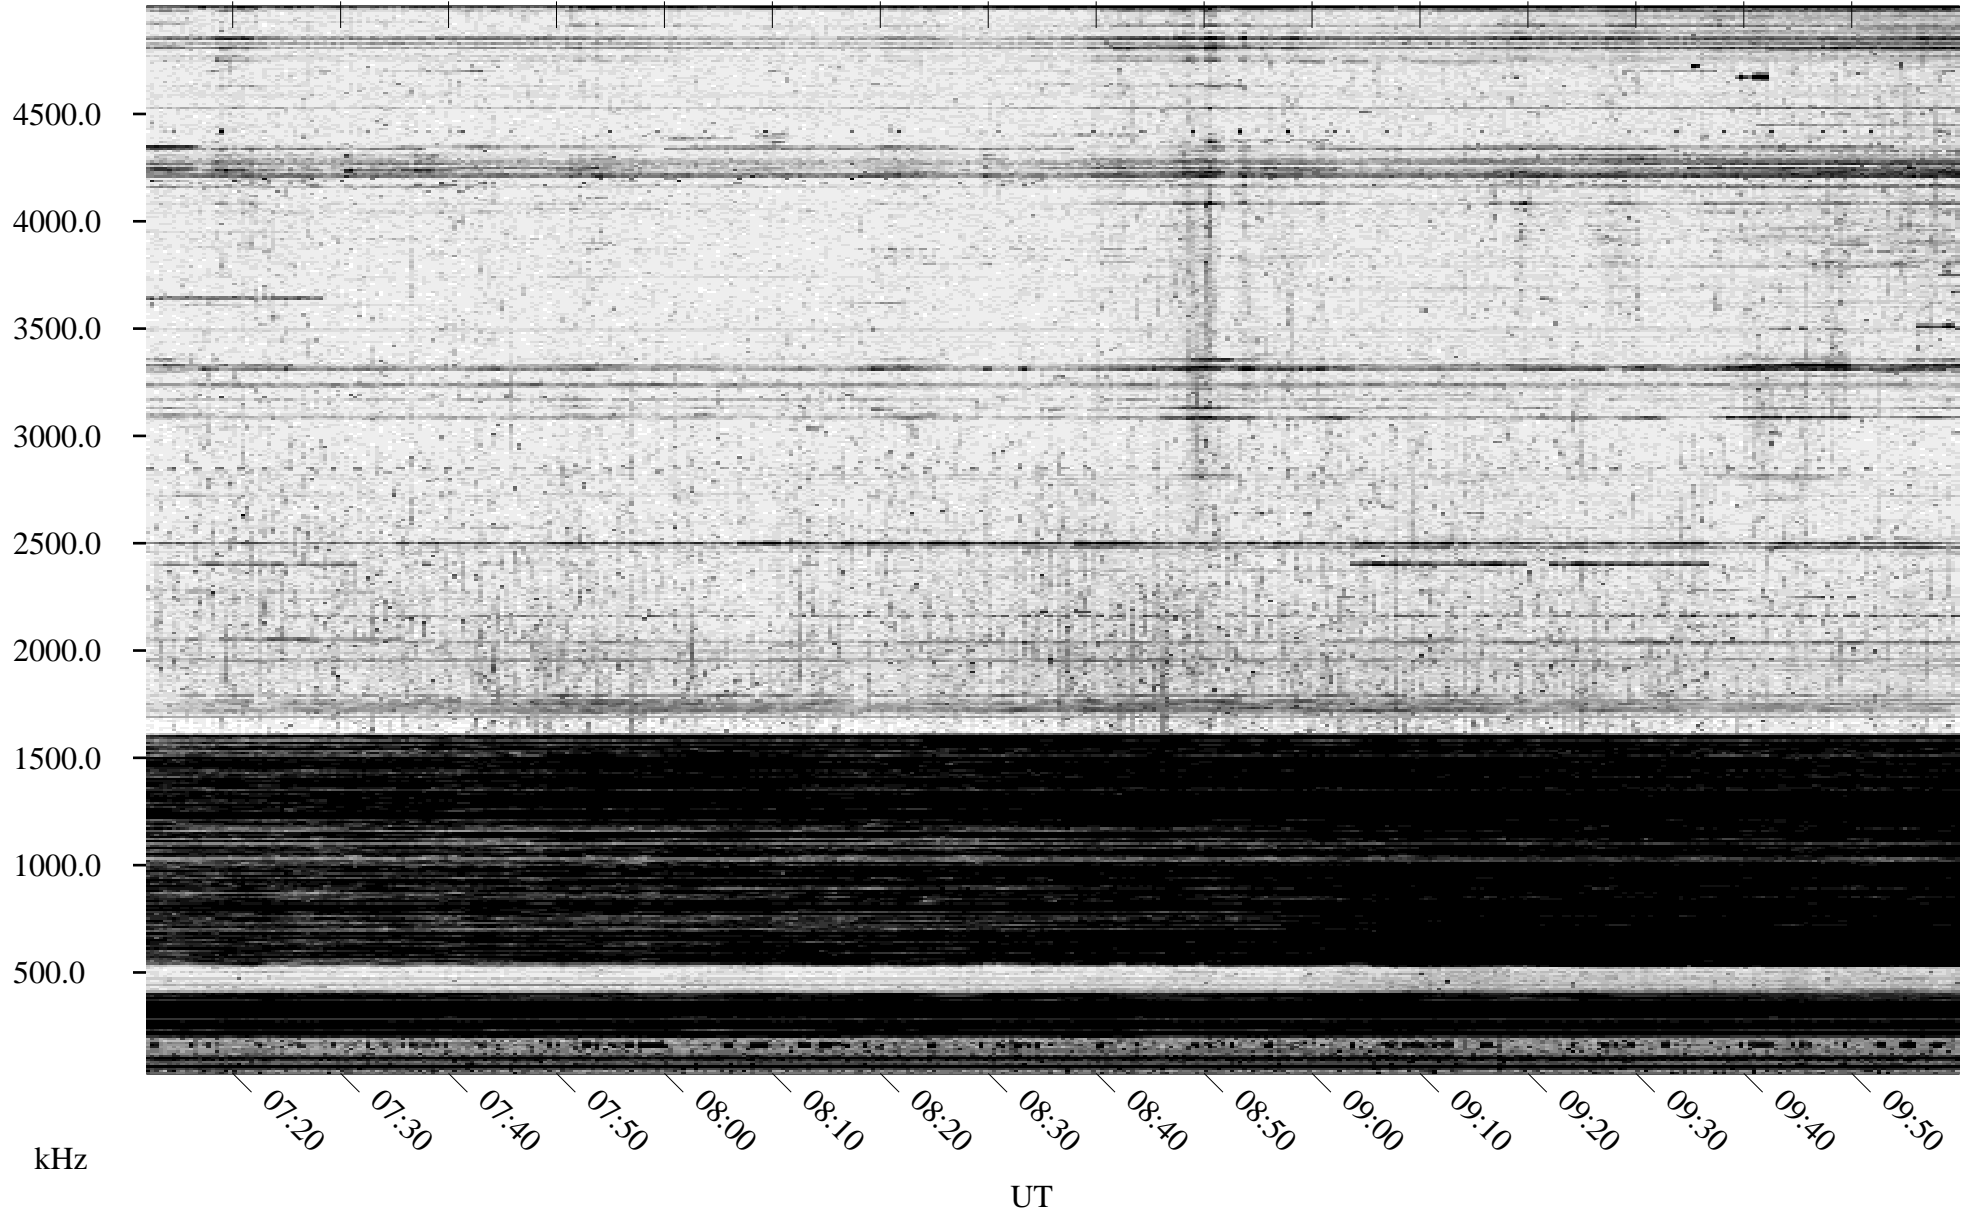

10/24/1995 Churchill, Manitoba

Linear Scale Black = 161 White = 15

ch95297l.r00m max_12

Page 1

10/24/1995 Churchill, Manitoba

Linear Scale Black = 161 White = 15

ch95297l.r00m max_12

Page 2

10/25/1995 Churchill, Manitoba

Linear Scale Black = 161 White = 15

ch95297l.r00m max_12

Page 3

10/25/1995 Churchill, Manitoba

Linear Scale Black = 161 White = 15

ch95297l.r00m max_12

Page 4

10/25/1995 Churchill, Manitoba

Linear Scale Black = 161 White = 15

ch95297l.r00m max_12

Page 5

10/25/1995 Churchill, Manitoba

Linear Scale Black = 161 White = 15

ch95297l.r00m max_12

Page 6

10/25/1995 Churchill, Manitoba

Linear Scale Black = 161 White = 15

ch95297l.r00m max_12

Page 7

10/25/1995 Churchill, Manitoba

Linear Scale Black = 161 White = 15

ch95297l.r00m max_12

Page 8