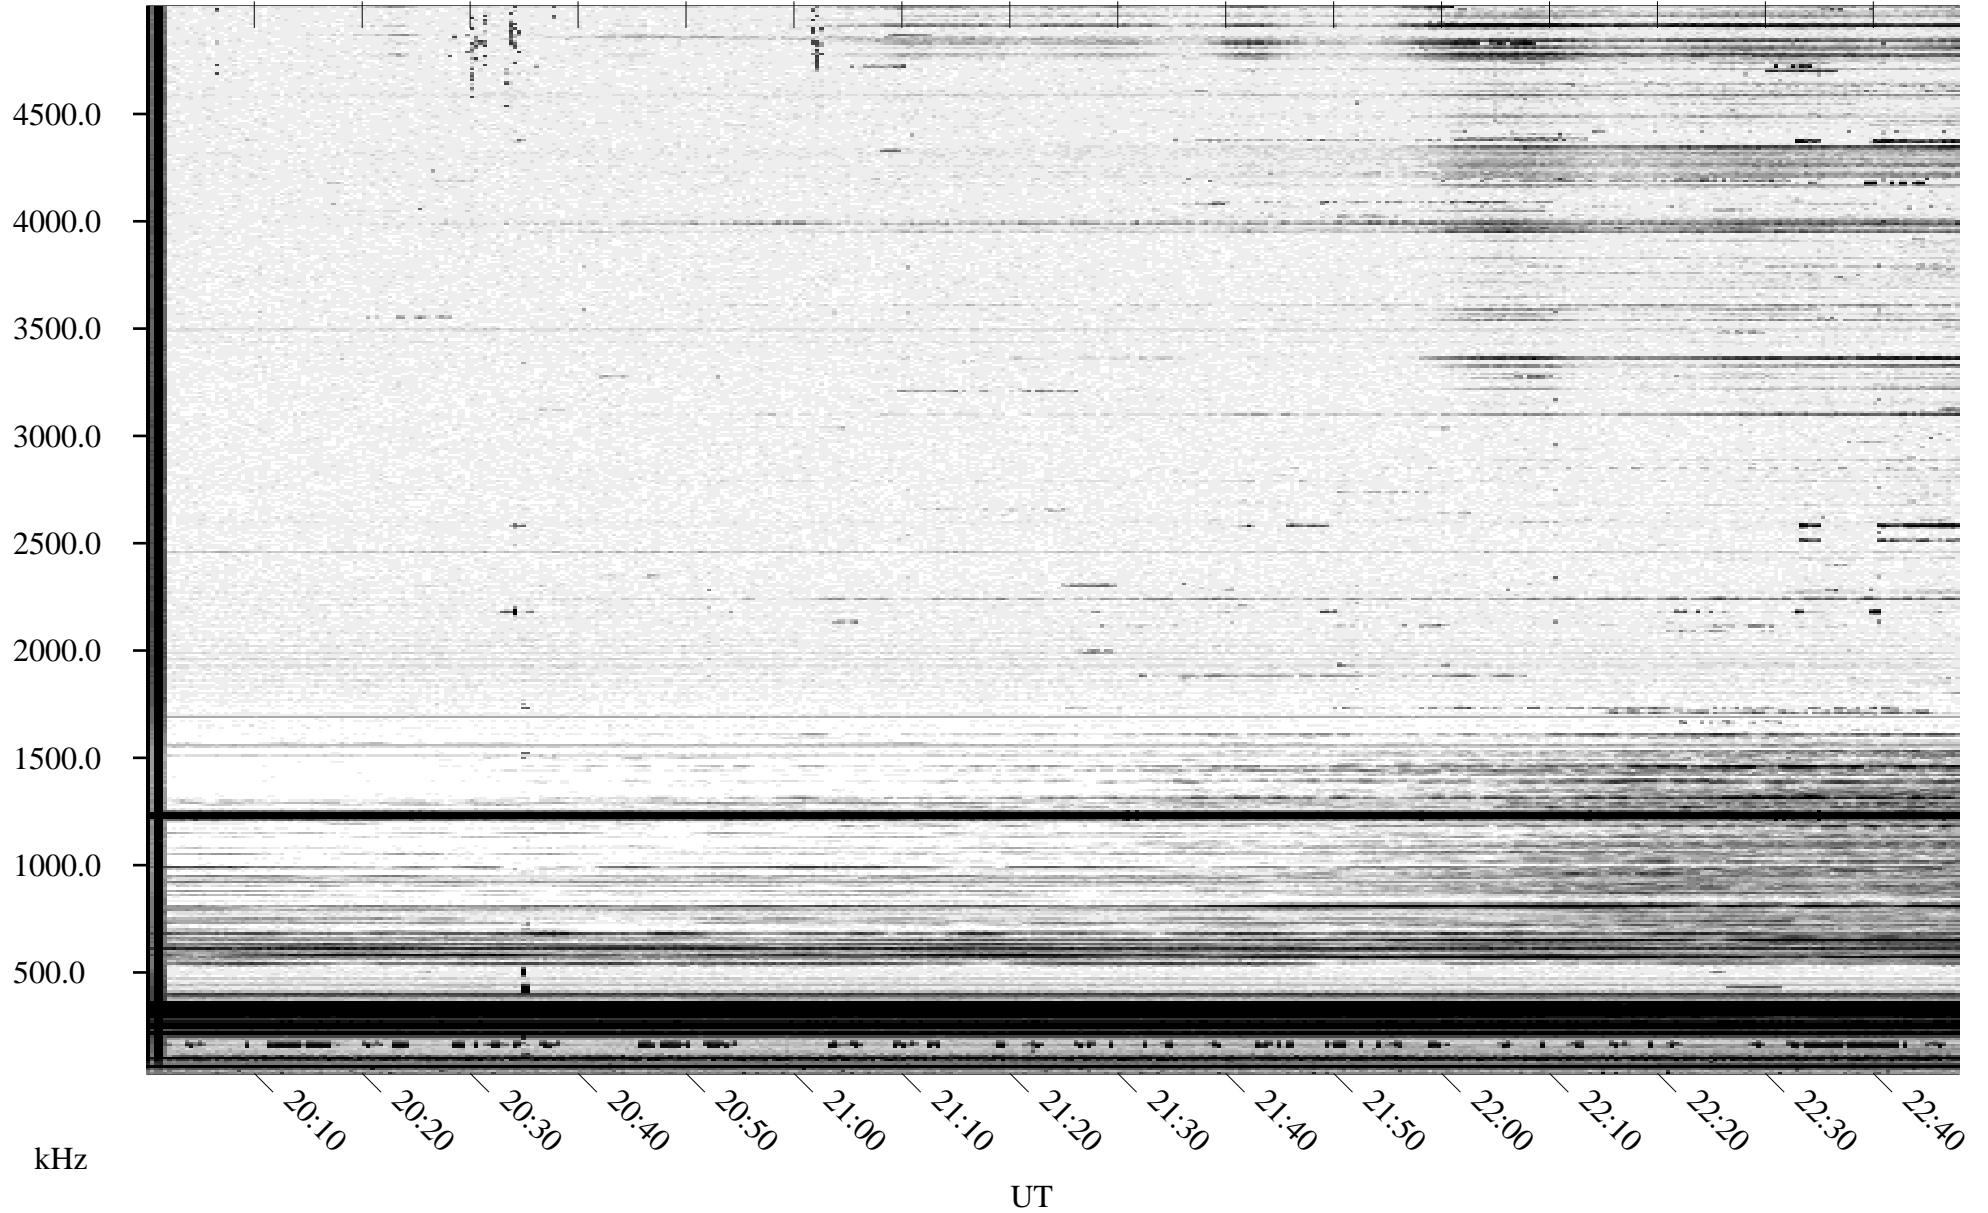

10/24/1995 Churchill, Manitoba

Linear Scale Black = 161 White = 15

ch95297l.r00m max_12

Page 1

10/24/1995 Churchill, Manitoba

Linear Scale Black = 161 White = 15

ch95297l.r00m max_12

Page 2

10/25/1995 Churchill, Manitoba

Linear Scale Black = 161 White = 15

ch95297l.r00m max_12

Page 3

10/25/1995 Churchill, Manitoba

Linear Scale Black = 161 White = 15

ch95297l.r00m max_12

Page 4

10/25/1995 Churchill, Manitoba

Linear Scale Black = 161 White = 15

ch95297l.r00m max_12

Page 5

10/25/1995 Churchill, Manitoba

Linear Scale Black = 161 White = 15

ch95297l.r00m max_12

Page 6

10/25/1995 Churchill, Manitoba

Linear Scale Black = 161 White = 15

ch95297l.r00m max_12

Page 7

10/25/1995 Churchill, Manitoba

Linear Scale Black = 161 White = 15

ch95297l.r00m max_12

Page 8