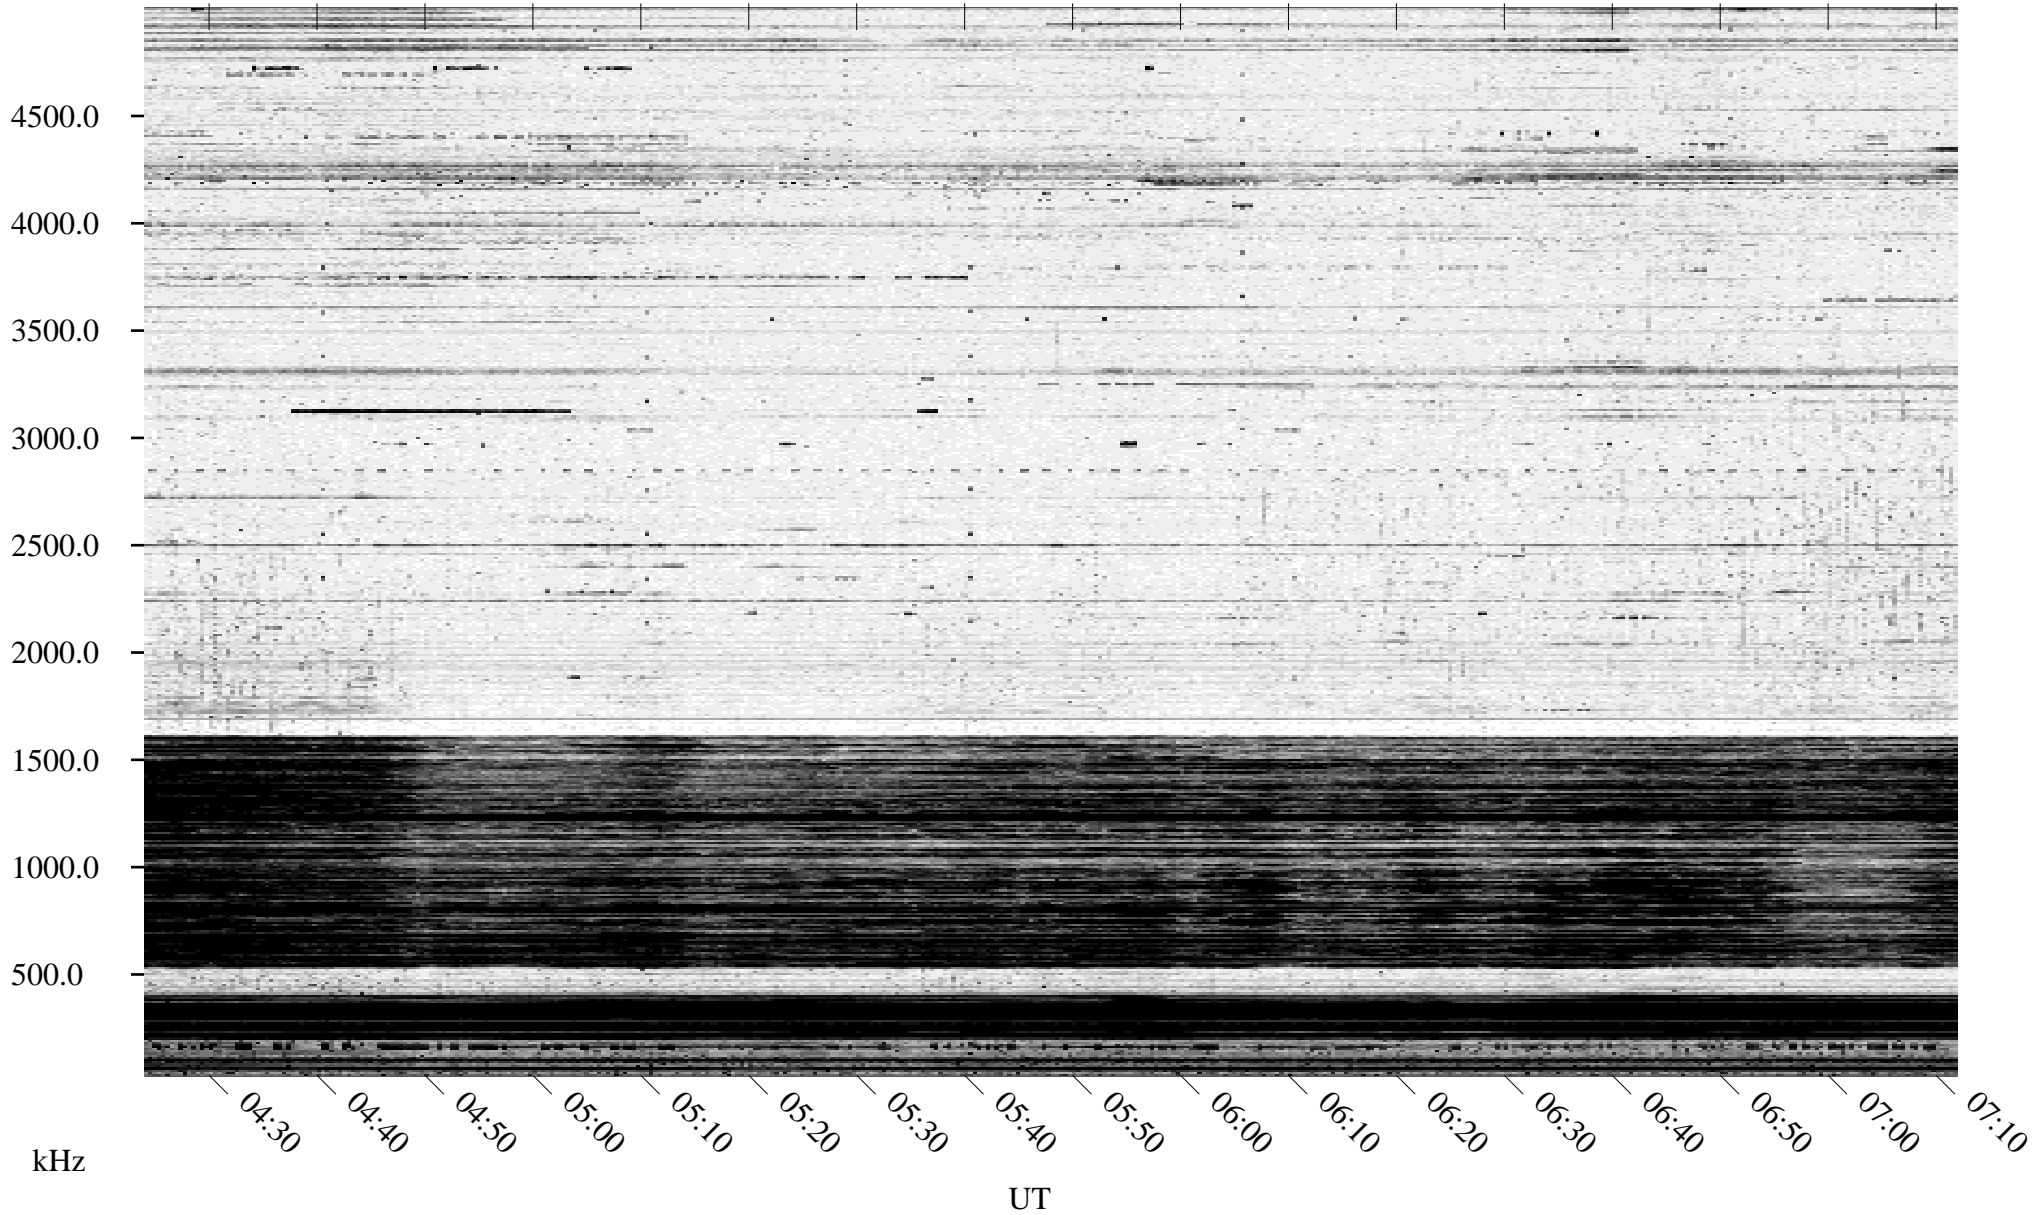

10/24/1995 Churchill, Manitoba

Linear Scale Black = 161 White = 15

ch95297l.r00m max_12

Page 1

10/24/1995 Churchill, Manitoba

Linear Scale Black = 161 White = 15

ch95297l.r00m max_12

Page 2

10/25/1995 Churchill, Manitoba

Linear Scale Black = 161 White = 15

ch95297l.r00m max_12

Page 3

10/25/1995 Churchill, Manitoba

Linear Scale Black = 161 White = 15

ch95297l.r00m max_12

Page 4

10/25/1995 Churchill, Manitoba

Linear Scale Black = 161 White = 15

ch95297l.r00m max_12

Page 5

10/25/1995 Churchill, Manitoba

Linear Scale Black = 161 White = 15

ch95297l.r00m max_12

Page 6

10/25/1995 Churchill, Manitoba

Linear Scale Black = 161 White = 15

ch95297l.r00m max_12

Page 7

10/25/1995 Churchill, Manitoba

Linear Scale Black = 161 White = 15

ch95297l.r00m max_12

Page 8