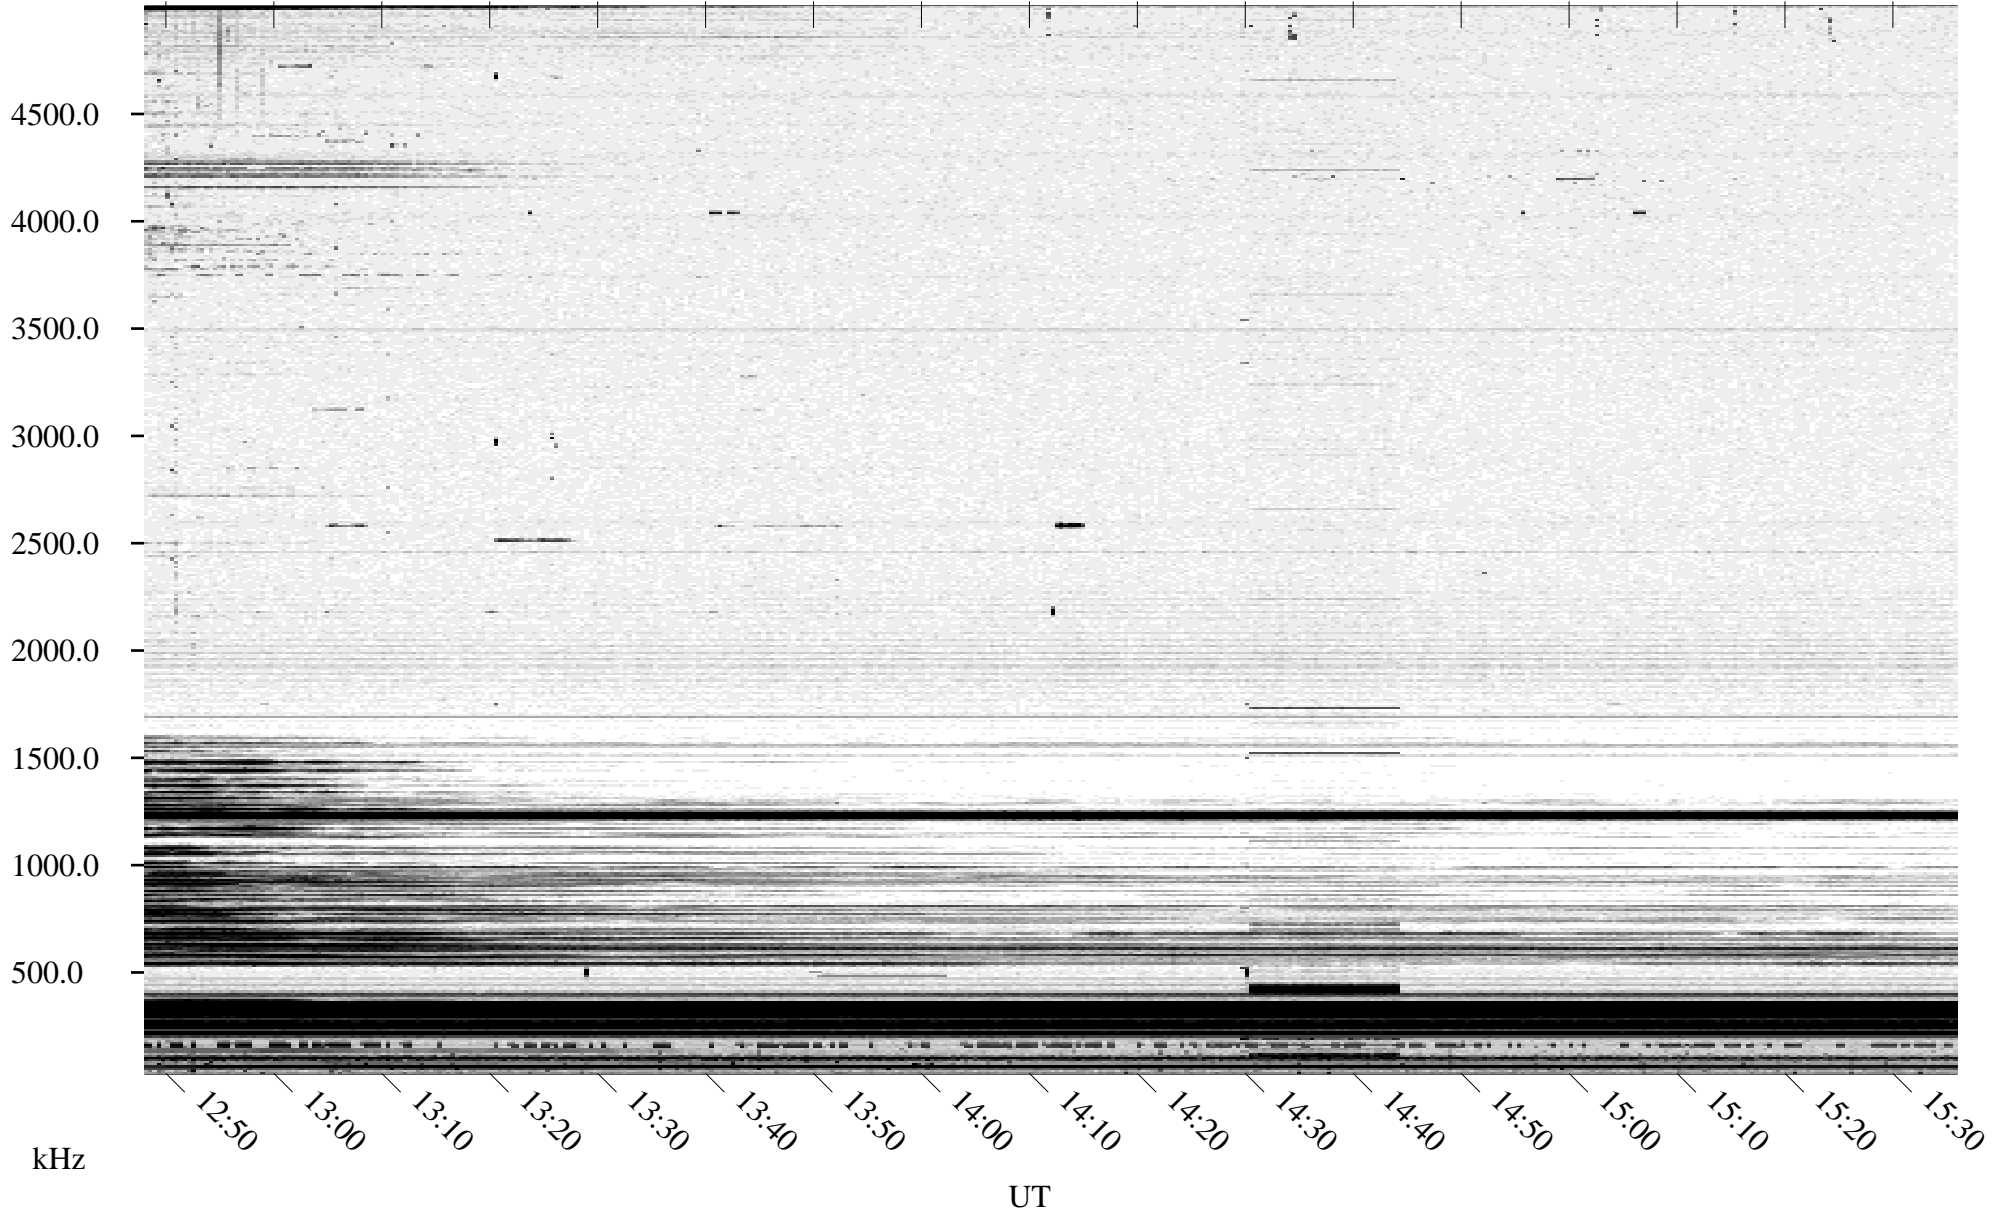

10/24/1995 Churchill, Manitoba

Linear Scale Black = 161 White = 15

ch95297l.r00m max_12

Page 1

10/24/1995 Churchill, Manitoba

Linear Scale Black = 161 White = 15

ch95297l.r00m max_12

Page 2

10/25/1995 Churchill, Manitoba

Linear Scale Black = 161 White = 15

ch95297l.r00m max_12

Page 3

10/25/1995 Churchill, Manitoba

Linear Scale Black = 161 White = 15

ch95297l.r00m max_12

Page 4

10/25/1995 Churchill, Manitoba

Linear Scale Black = 161 White = 15

ch95297l.r00m max_12

Page 5

10/25/1995 Churchill, Manitoba

Linear Scale Black = 161 White = 15

ch95297l.r00m max_12

Page 6

10/25/1995 Churchill, Manitoba

Linear Scale Black = 161 White = 15

ch95297l.r00m max_12

Page 7

10/25/1995 Churchill, Manitoba

Linear Scale Black = 161 White = 15

ch95297l.r00m max_12

Page 8