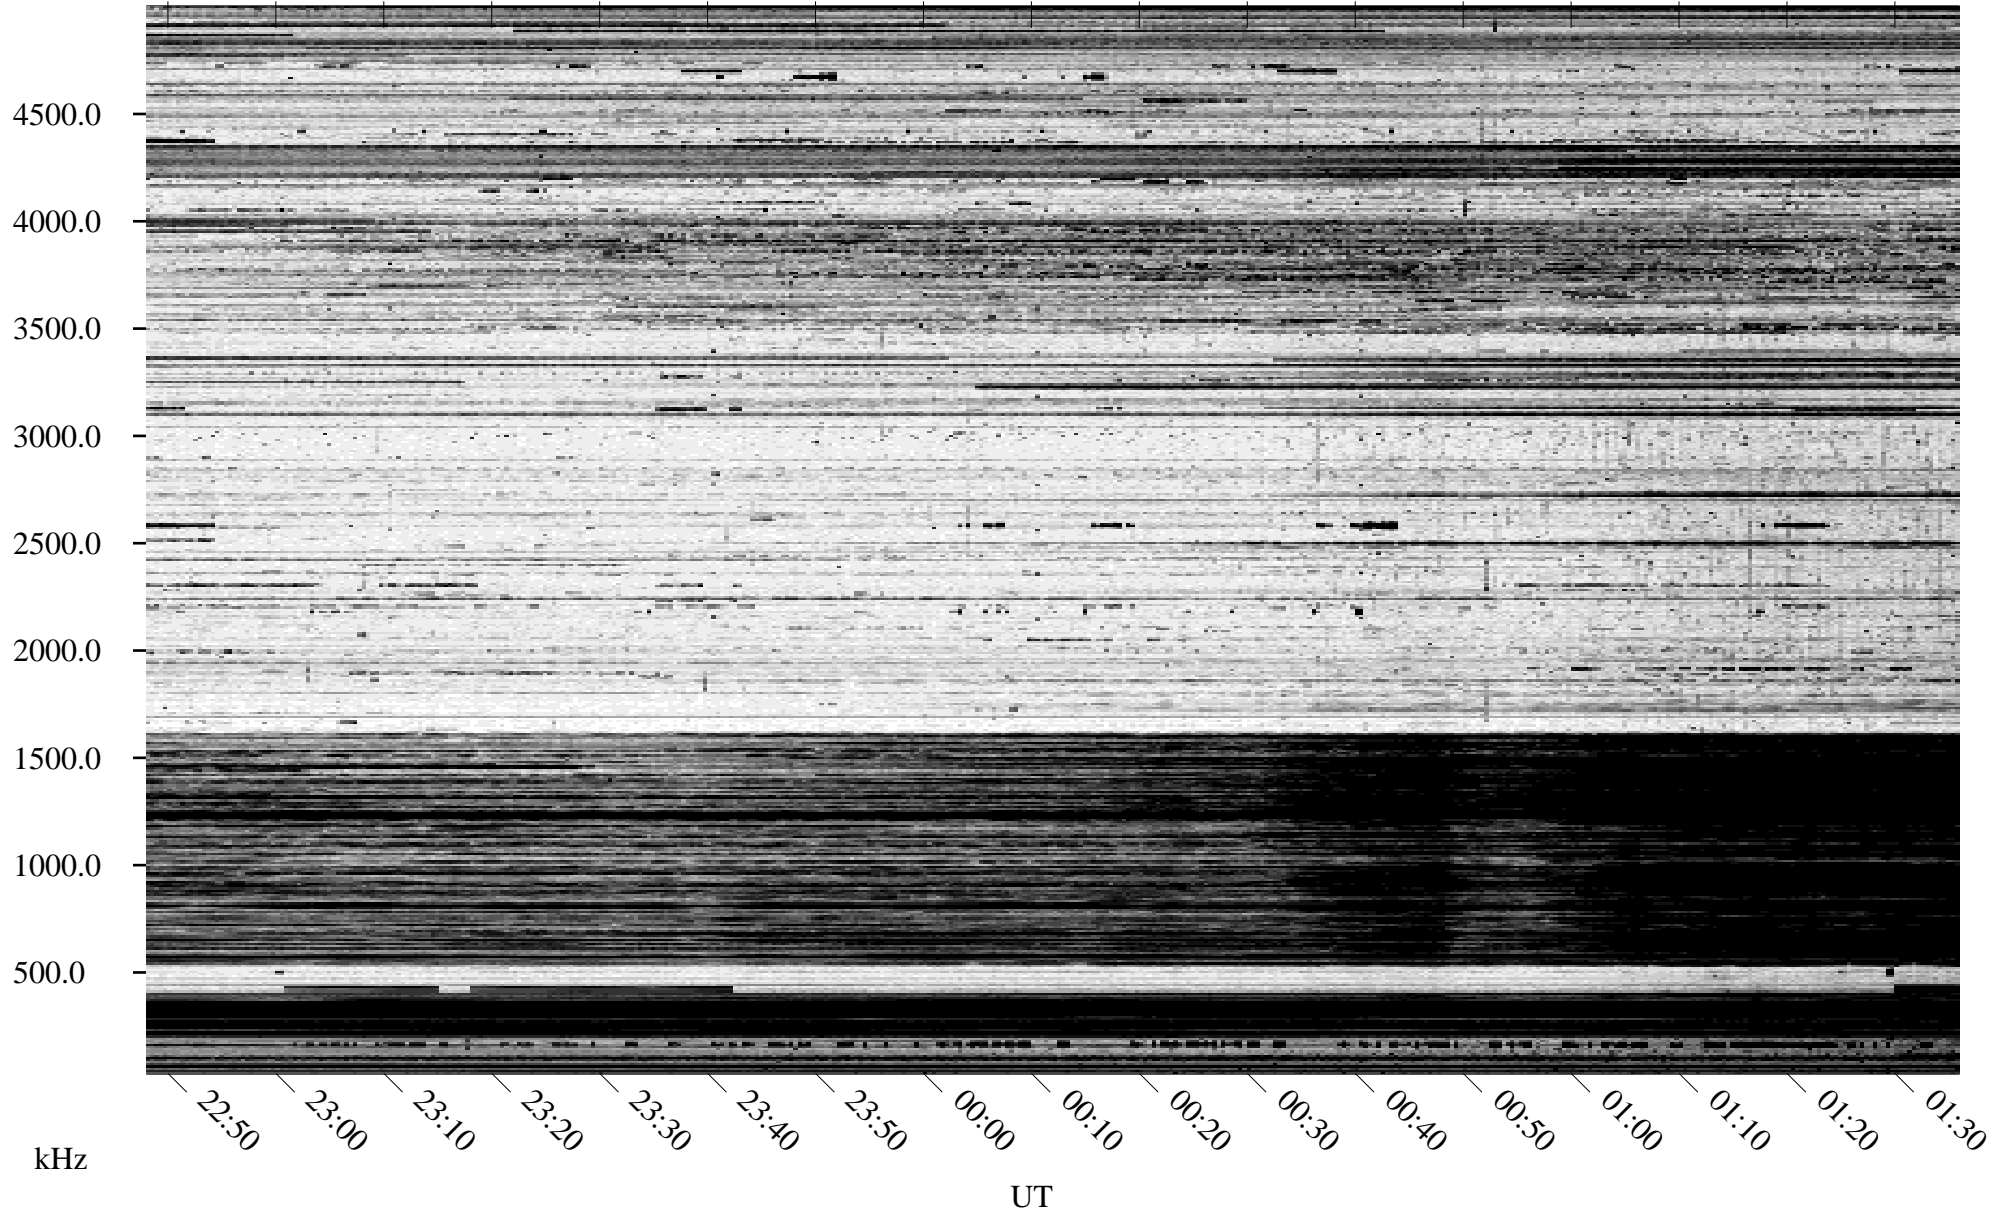

10/25/1995 Churchill, Manitoba

Linear Scale Black = 161 White = 15

ch95298l.r00m max_12

Page 1

10/25/1995 Churchill, Manitoba

Linear Scale Black = 161 White = 15

ch95298l.r00m max_12

Page 2

10/26/1995 Churchill, Manitoba

Linear Scale Black = 161 White = 15

ch95298l.r00m max_12

Page 3

10/26/1995 Churchill, Manitoba

Linear Scale Black = 161 White = 15

ch95298l.r00m max_12

Page 4

10/26/1995 Churchill, Manitoba

Linear Scale Black = 161 White = 15

ch95298l.r00m max_12

Page 5

10/26/1995 Churchill, Manitoba

Linear Scale Black = 161 White = 15

ch95298l.r00m max_12

Page 6

10/26/1995 Churchill, Manitoba

Linear Scale Black = 161 White = 15

ch95298l.r00m max_12

Page 7

10/26/1995 Churchill, Manitoba

Linear Scale Black = 161 White = 15

ch95298l.r00m max_12