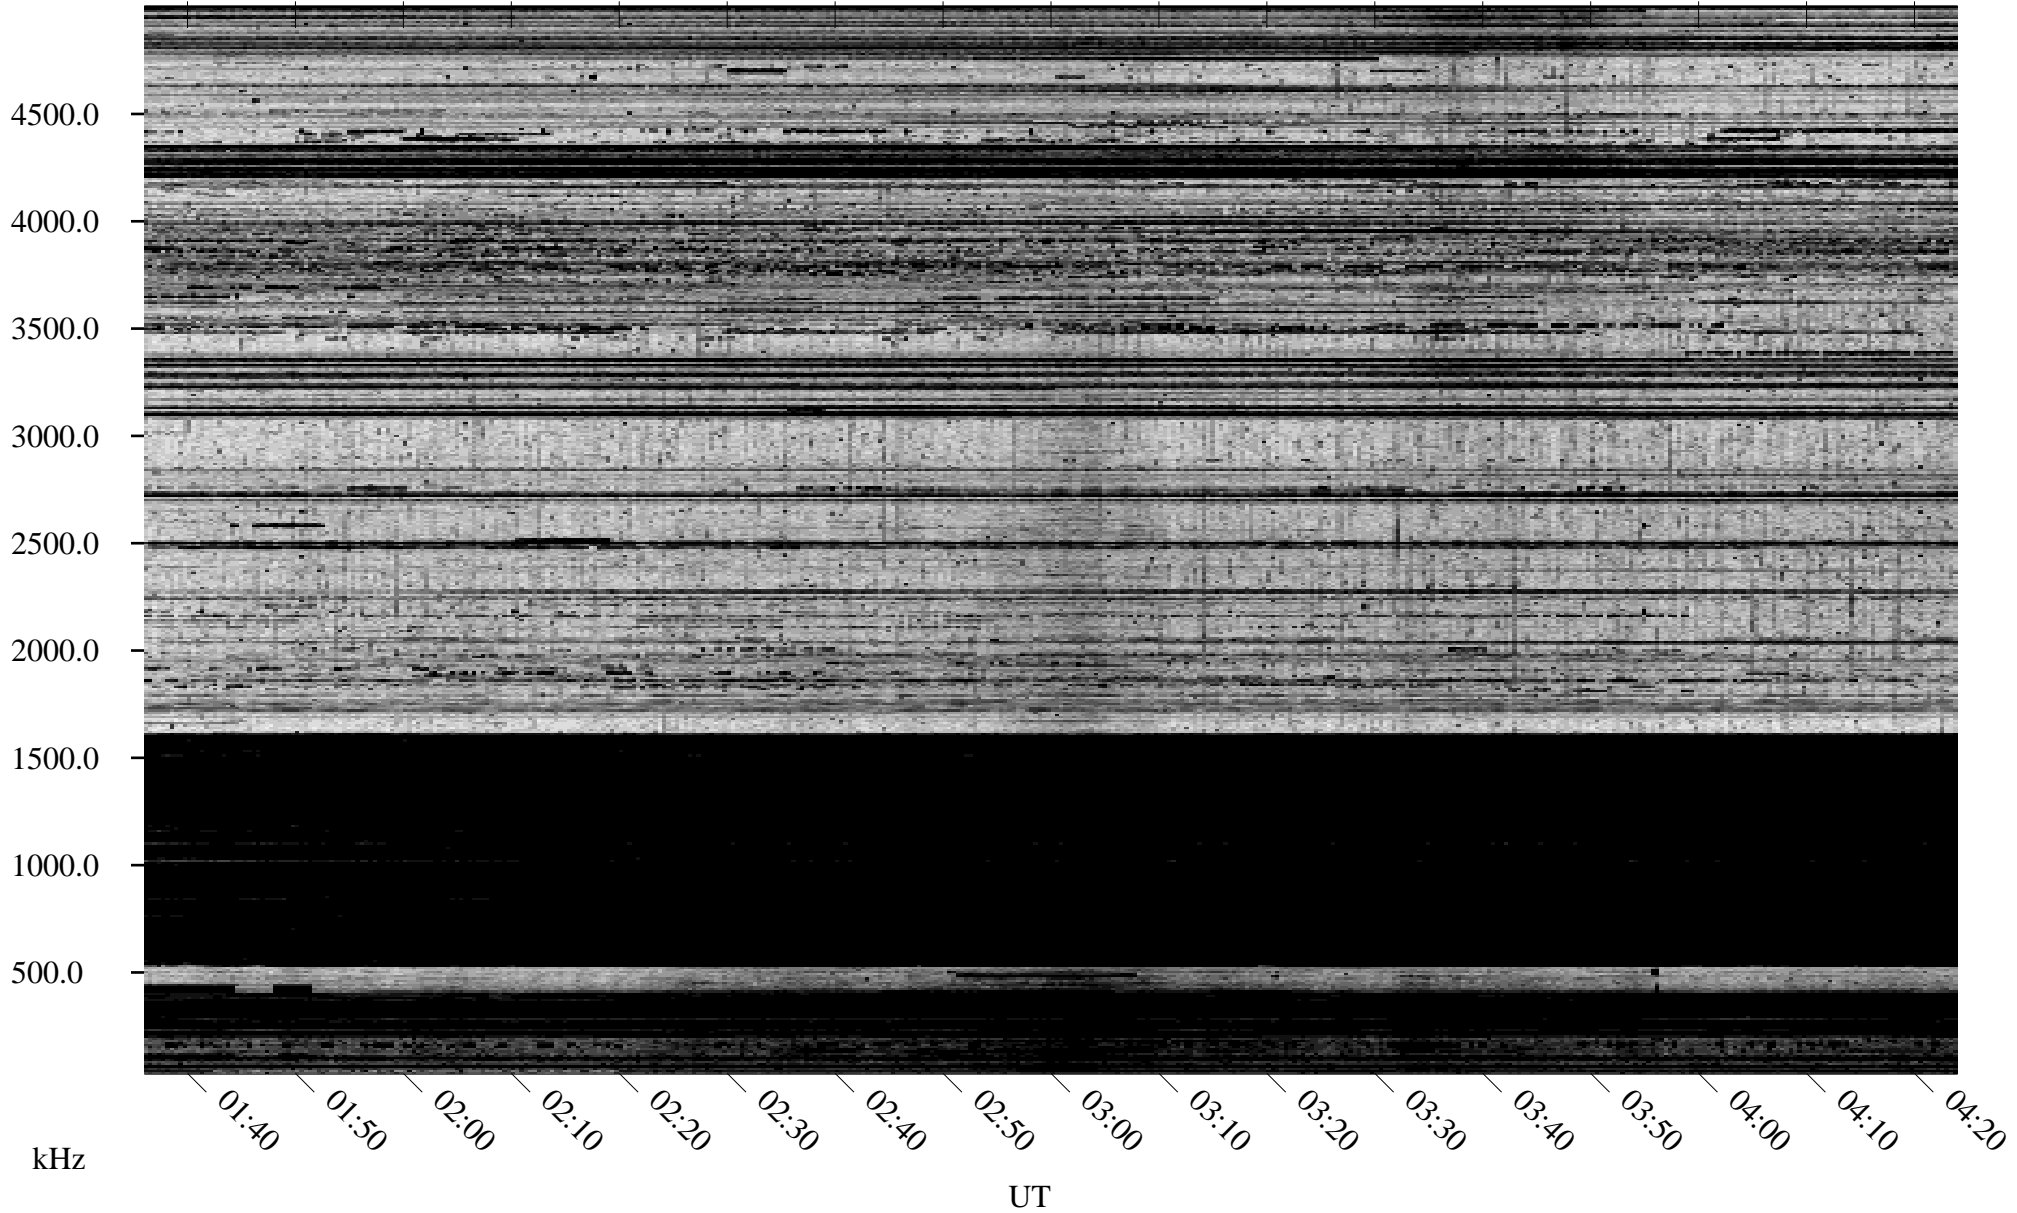

10/25/1995 Churchill, Manitoba

Linear Scale Black = 161 White = 15

ch95298l.r00m max_12

Page 1

10/25/1995 Churchill, Manitoba

Linear Scale Black = 161 White = 15

ch95298l.r00m max_12

Page 2

10/26/1995 Churchill, Manitoba

Linear Scale Black = 161 White = 15

ch95298l.r00m max_12

Page 3

10/26/1995 Churchill, Manitoba

Linear Scale Black = 161 White = 15

ch95298l.r00m max_12

Page 4

10/26/1995 Churchill, Manitoba

Linear Scale Black = 161 White = 15

ch95298l.r00m max_12

Page 5

10/26/1995 Churchill, Manitoba

Linear Scale Black = 161 White = 15

ch95298l.r00m max_12

Page 6

10/26/1995 Churchill, Manitoba

Linear Scale Black = 161 White = 15

ch95298l.r00m max_12

Page 7

10/26/1995 Churchill, Manitoba

Linear Scale Black = 161 White = 15

ch95298l.r00m max_12