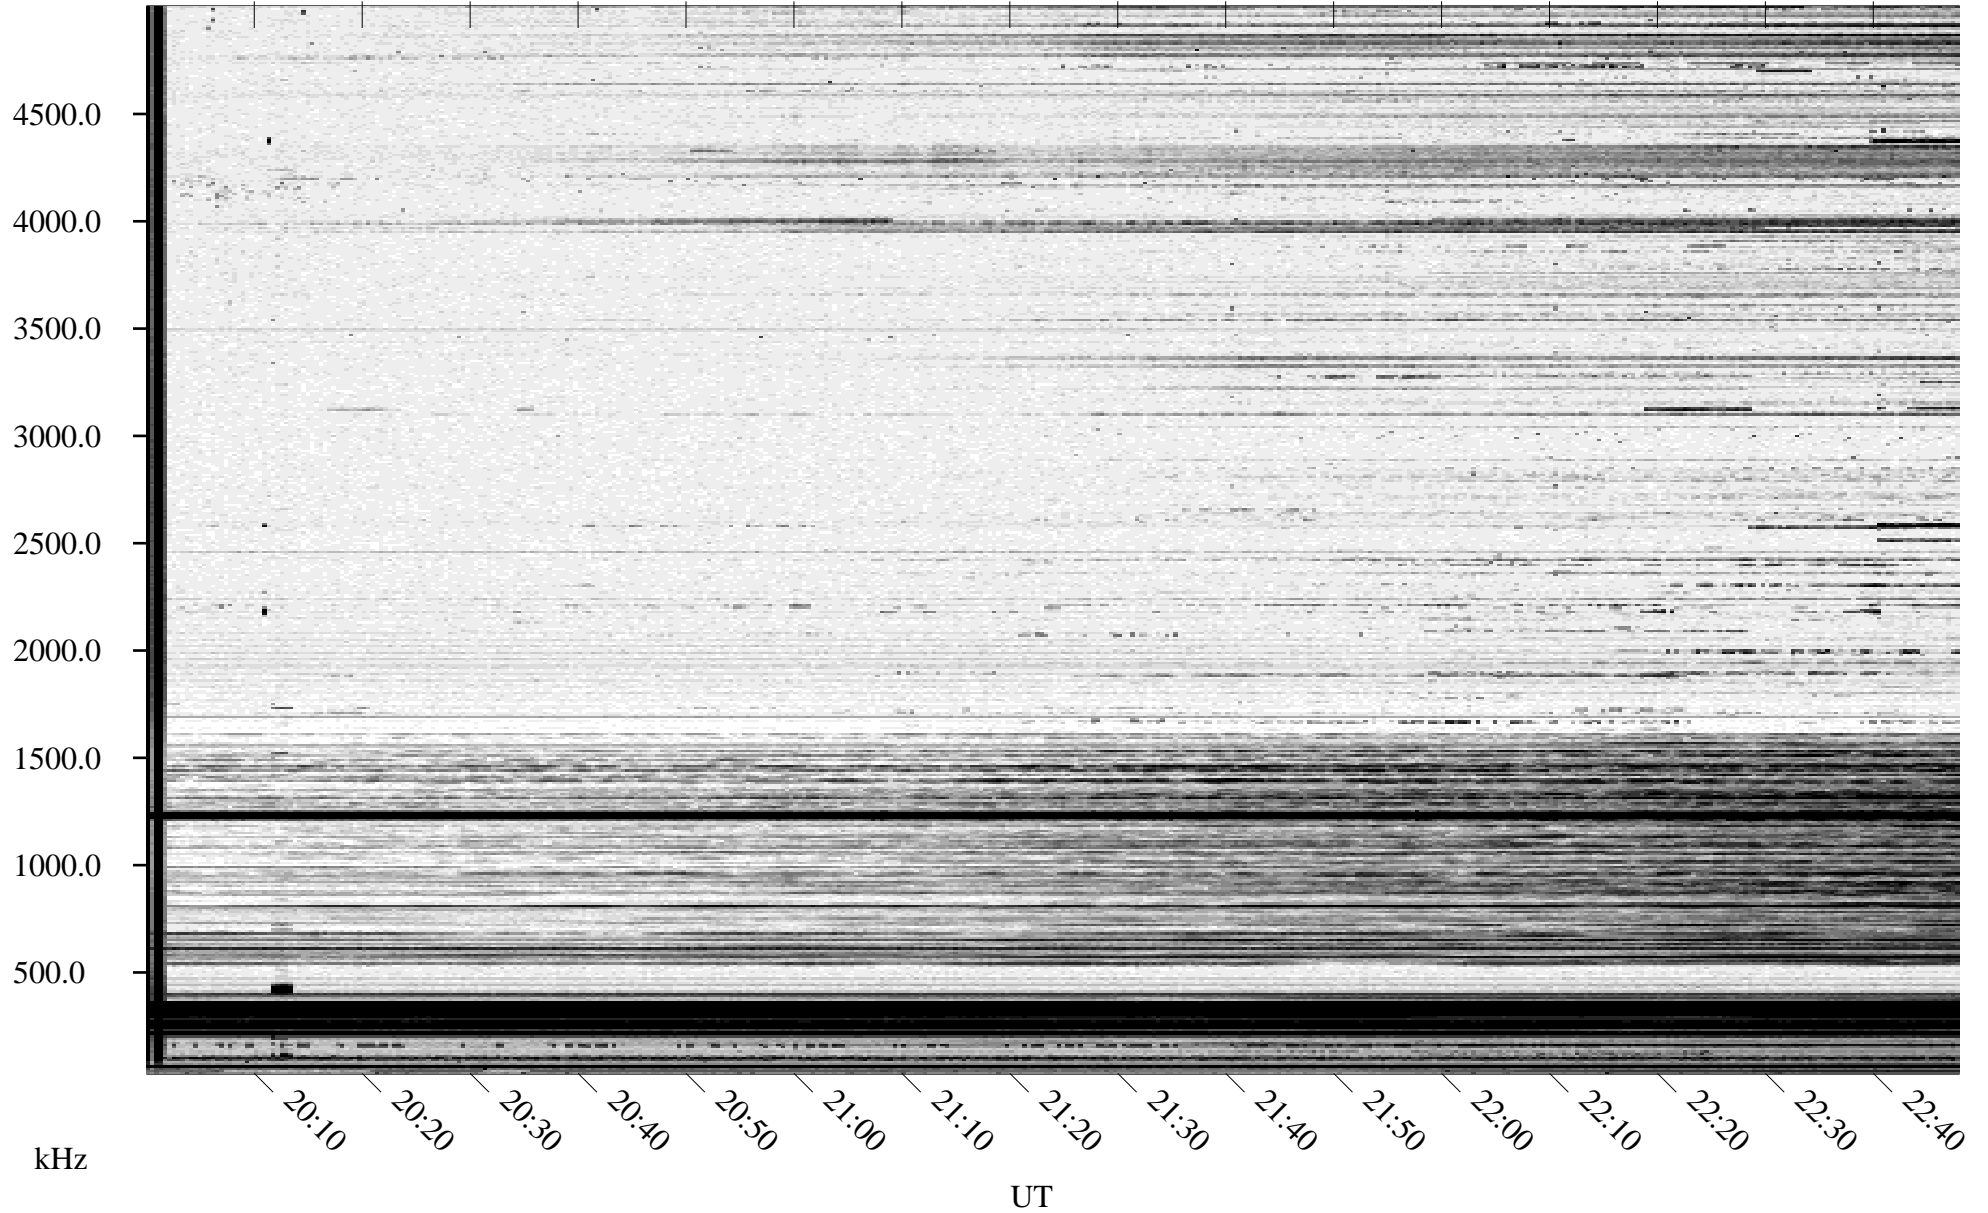

10/25/1995 Churchill, Manitoba

Linear Scale Black = 161 White = 15

ch95298l.r00m max_12

Page 1

10/25/1995 Churchill, Manitoba

Linear Scale Black = 161 White = 15

ch95298l.r00m max_12

Page 2

10/26/1995 Churchill, Manitoba

Linear Scale Black = 161 White = 15

ch95298l.r00m max_12

Page 3

10/26/1995 Churchill, Manitoba

Linear Scale Black = 161 White = 15

ch95298l.r00m max_12

Page 4

10/26/1995 Churchill, Manitoba

Linear Scale Black = 161 White = 15

ch95298l.r00m max_12

Page 5

10/26/1995 Churchill, Manitoba

Linear Scale Black = 161 White = 15

ch95298l.r00m max_12

Page 6

10/26/1995 Churchill, Manitoba

Linear Scale Black = 161 White = 15

ch95298l.r00m max_12

Page 7

10/26/1995 Churchill, Manitoba

Linear Scale Black = 161 White = 15

ch95298l.r00m max_12