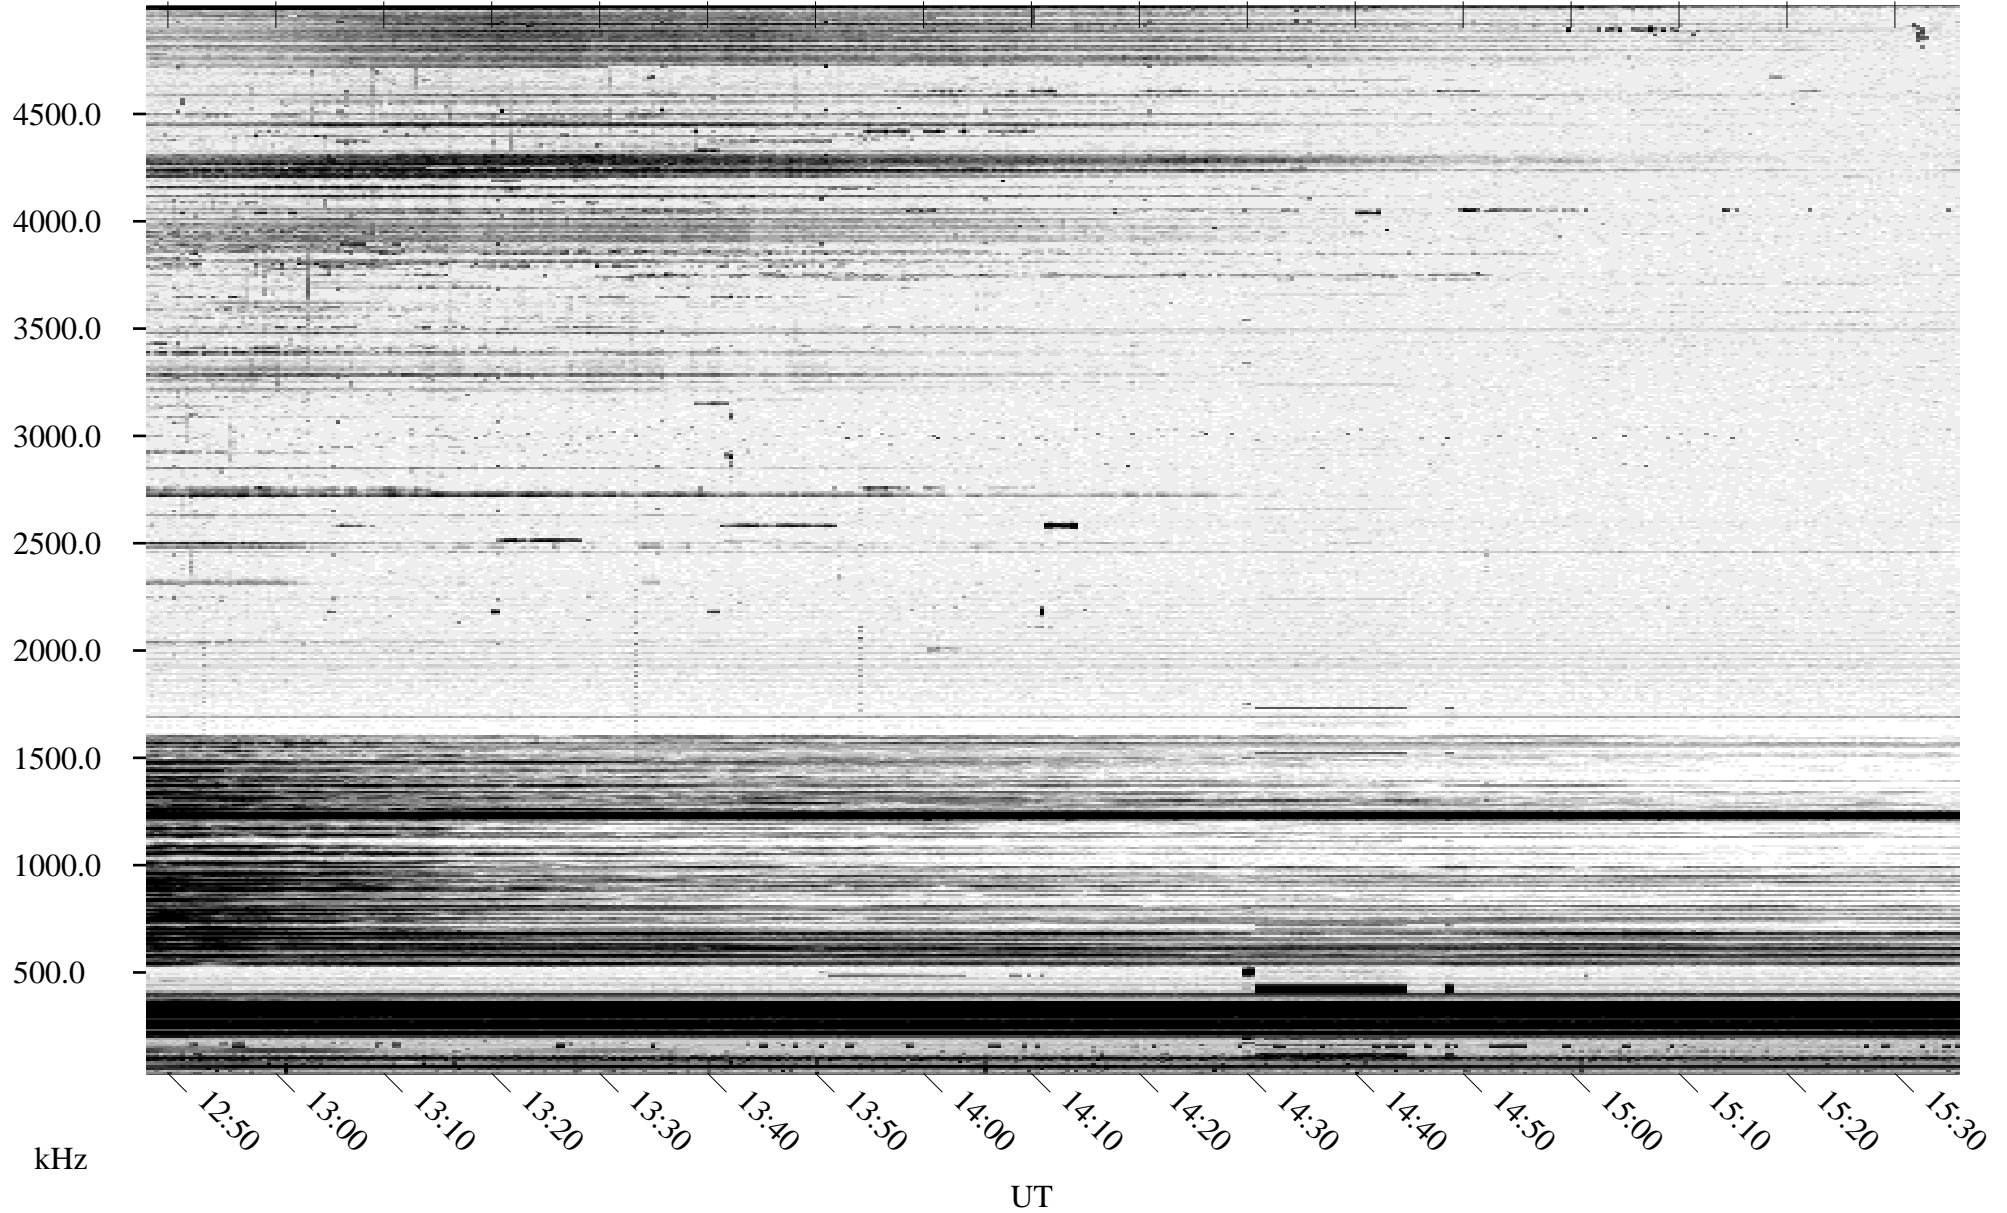

10/25/1995 Churchill, Manitoba

Linear Scale Black = 161 White = 15

ch95298l.r00m max_12

Page 1

10/25/1995 Churchill, Manitoba

Linear Scale Black = 161 White = 15

ch95298l.r00m max_12

Page 2

10/26/1995 Churchill, Manitoba

Linear Scale Black = 161 White = 15

ch95298l.r00m max_12

Page 3

10/26/1995 Churchill, Manitoba

Linear Scale Black = 161 White = 15

ch95298l.r00m max_12

Page 4

10/26/1995 Churchill, Manitoba

Linear Scale Black = 161 White = 15

ch95298l.r00m max_12

Page 5

10/26/1995 Churchill, Manitoba

Linear Scale Black = 161 White = 15

ch95298l.r00m max_12

Page 6

10/26/1995 Churchill, Manitoba

Linear Scale Black = 161 White = 15

ch95298l.r00m max_12

Page 7

10/26/1995 Churchill, Manitoba

Linear Scale Black = 161 White = 15

ch95298l.r00m max_12