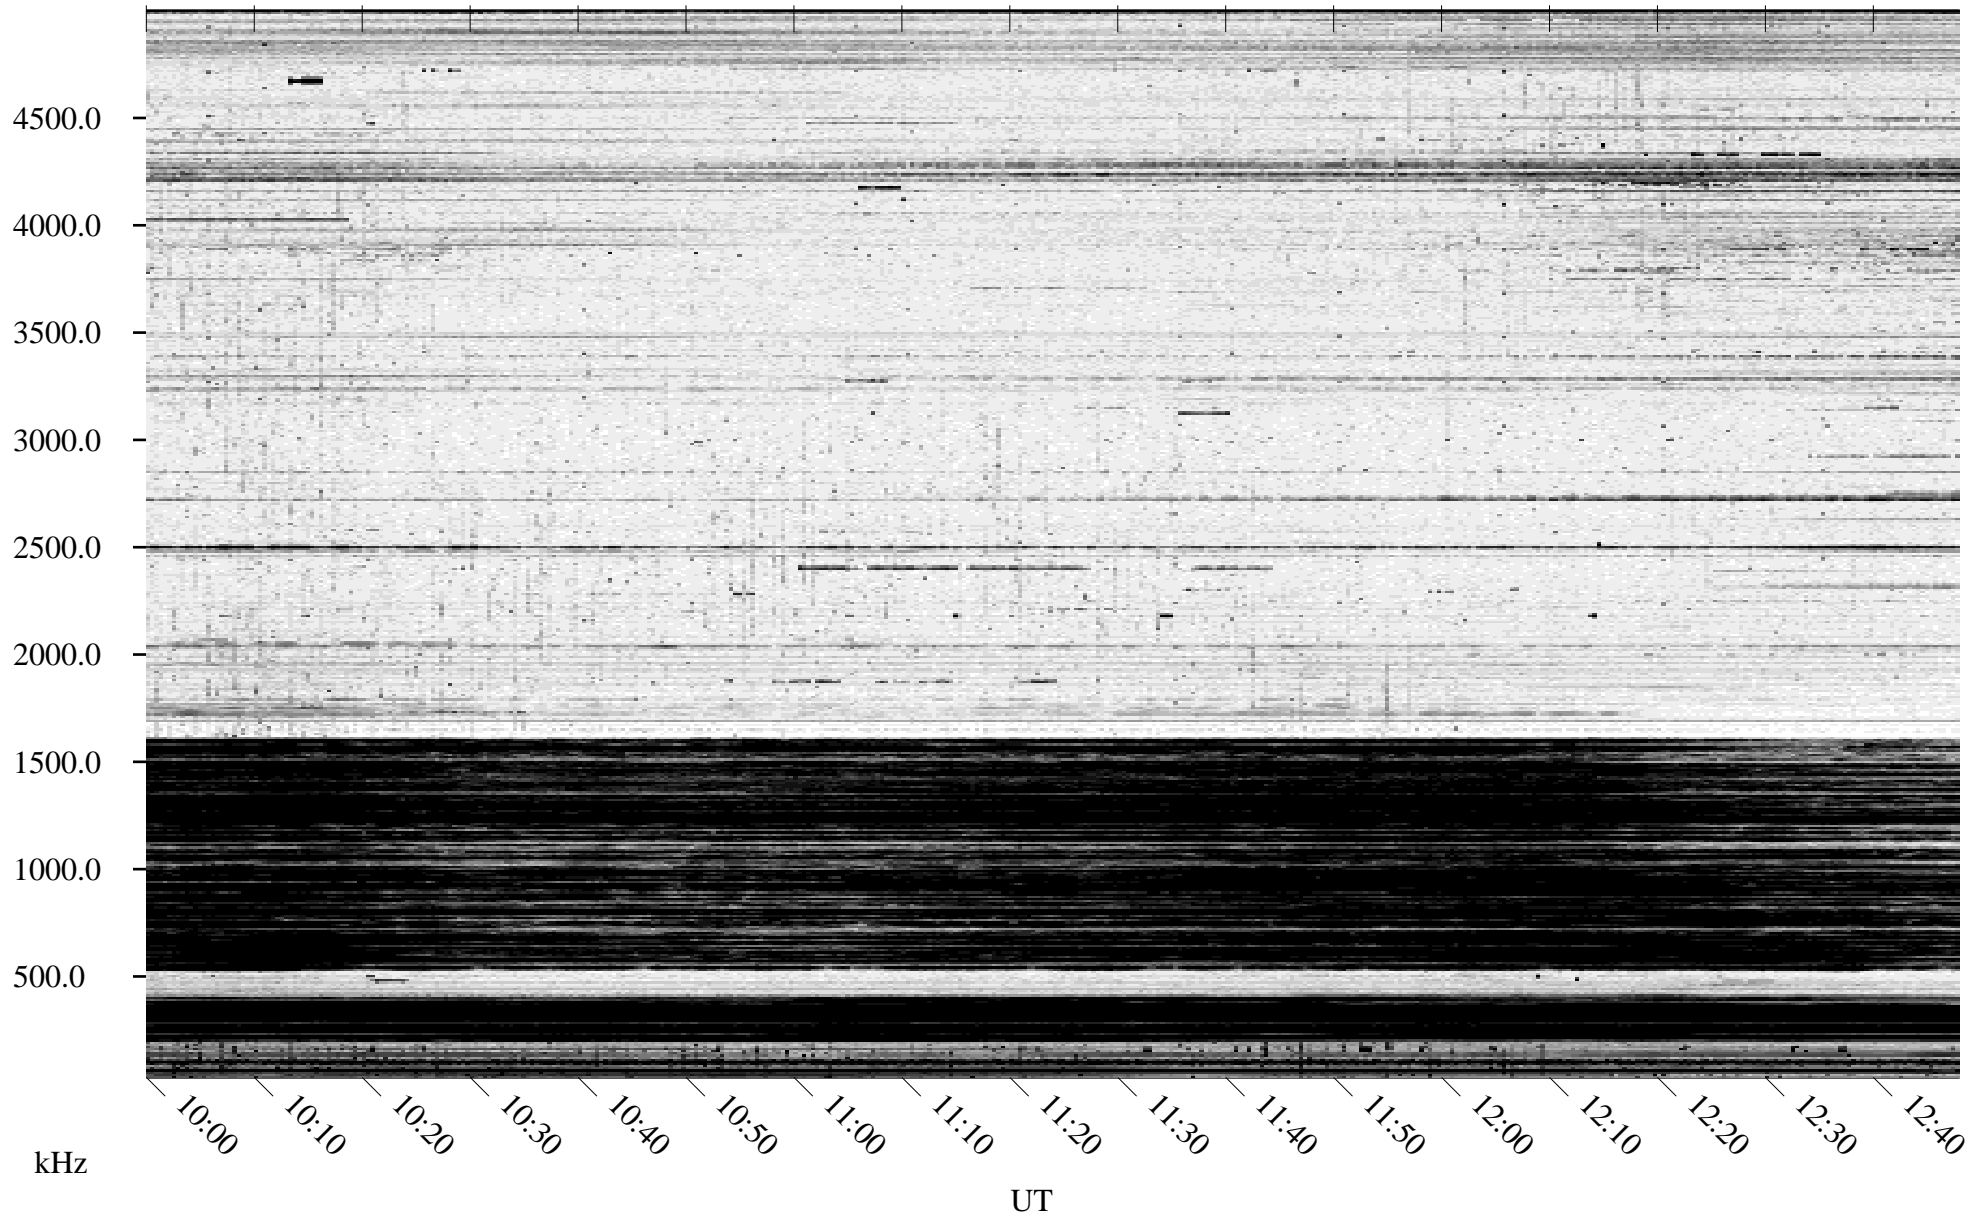

10/25/1995 Churchill, Manitoba

Linear Scale Black = 161 White = 15

ch95298l.r00m max_12

Page 1

10/25/1995 Churchill, Manitoba

Linear Scale Black = 161 White = 15

ch95298l.r00m max_12

Page 2

10/26/1995 Churchill, Manitoba

Linear Scale Black = 161 White = 15

ch95298l.r00m max_12

Page 3

10/26/1995 Churchill, Manitoba

Linear Scale Black = 161 White = 15

ch95298l.r00m max_12

Page 4

10/26/1995 Churchill, Manitoba

Linear Scale Black = 161 White = 15

ch95298l.r00m max_12

Page 5

10/26/1995 Churchill, Manitoba

Linear Scale Black = 161 White = 15

ch95298l.r00m max_12

Page 6

10/26/1995 Churchill, Manitoba

Linear Scale Black = 161 White = 15

ch95298l.r00m max_12

Page 7

10/26/1995 Churchill, Manitoba

Linear Scale Black = 161 White = 15

ch95298l.r00m max_12