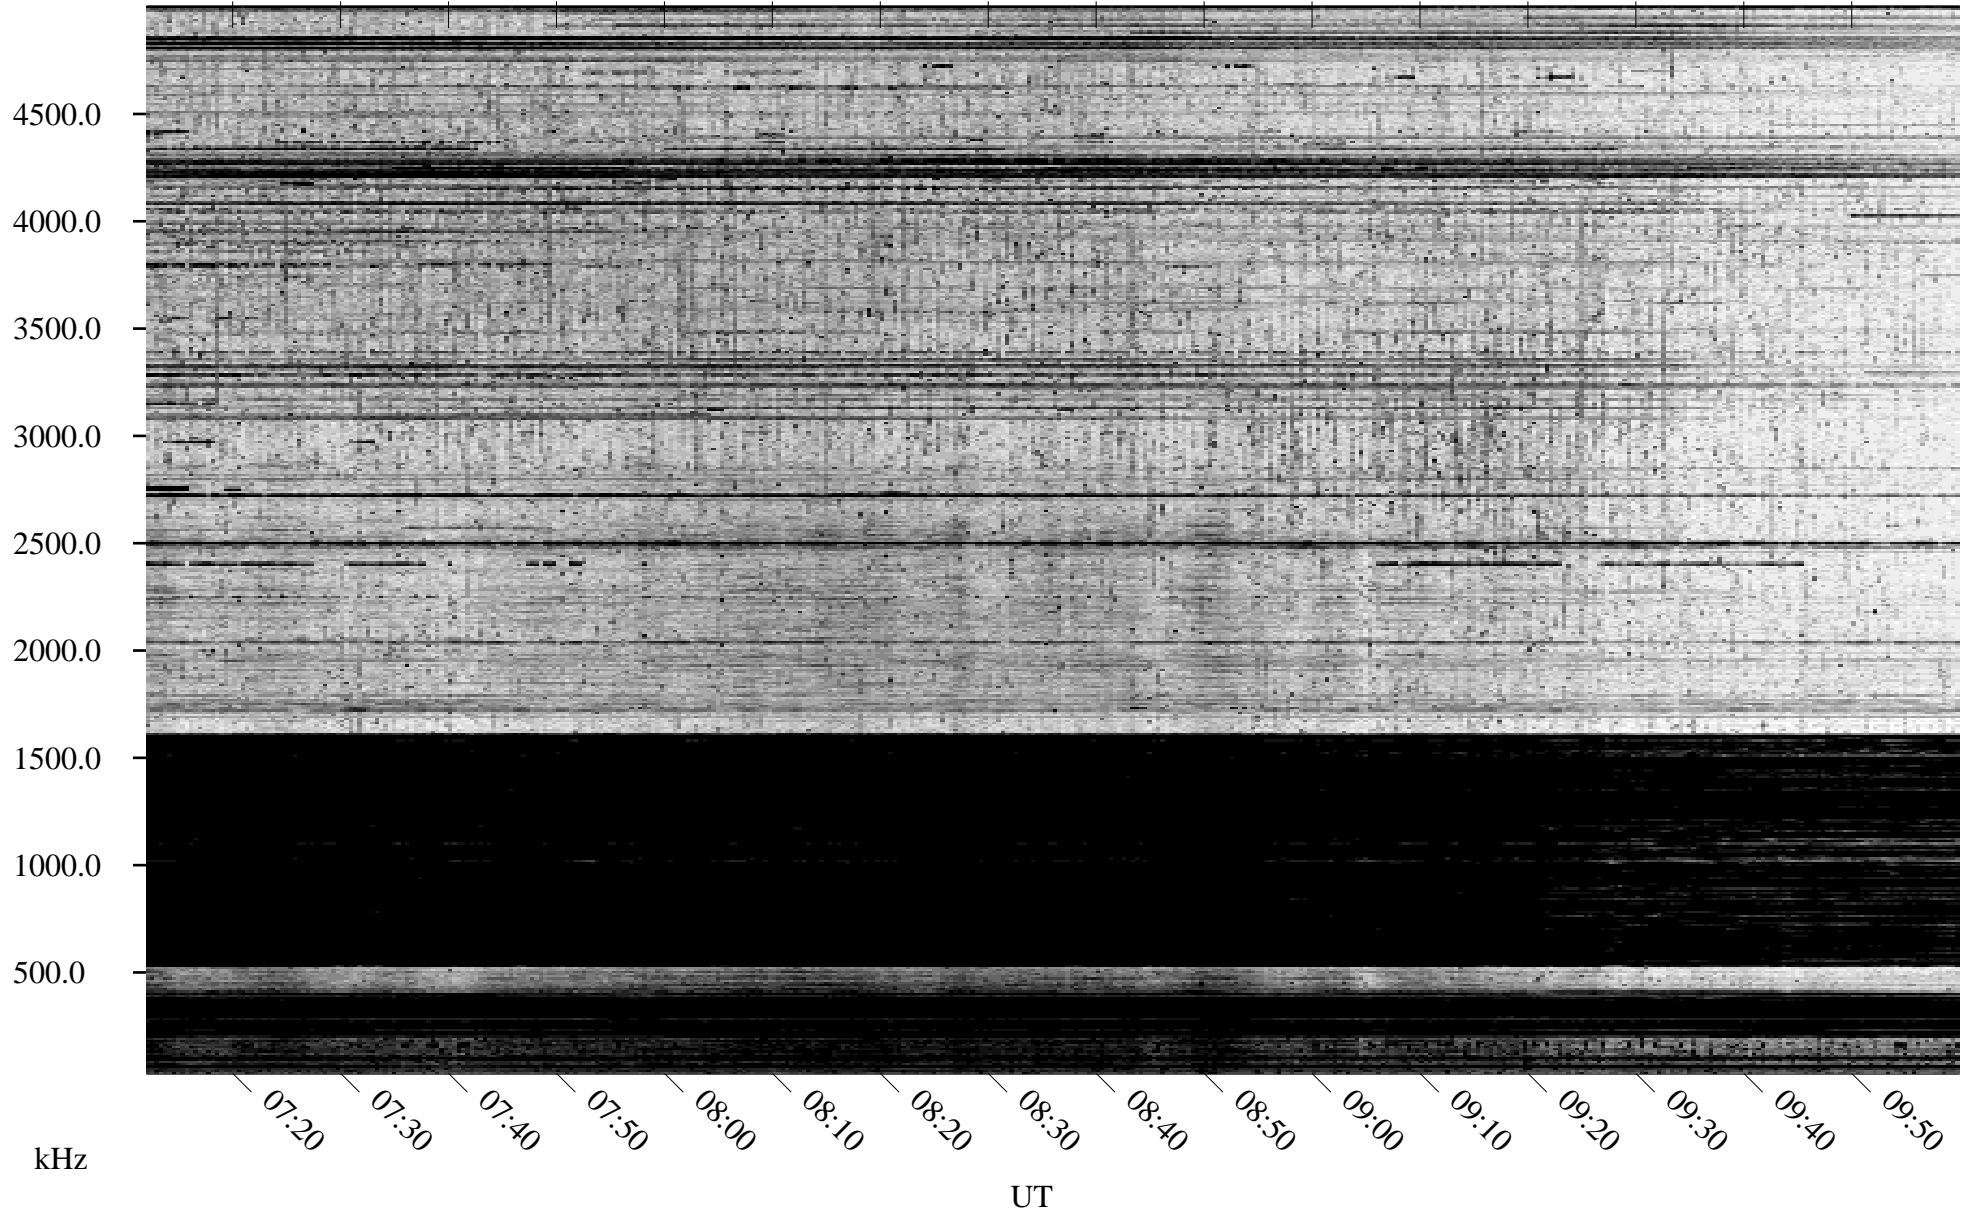

10/25/1995 Churchill, Manitoba

Linear Scale Black = 161 White = 15

ch95298l.r00m max_12

Page 1

10/25/1995 Churchill, Manitoba

Linear Scale Black = 161 White = 15

ch95298l.r00m max_12

Page 2

10/26/1995 Churchill, Manitoba

Linear Scale Black = 161 White = 15

ch95298l.r00m max_12

Page 3

10/26/1995 Churchill, Manitoba

Linear Scale Black = 161 White = 15

ch95298l.r00m max_12

Page 4

10/26/1995 Churchill, Manitoba

Linear Scale Black = 161 White = 15

ch95298l.r00m max_12

Page 5

10/26/1995 Churchill, Manitoba

Linear Scale Black = 161 White = 15

ch95298l.r00m max_12

Page 6

10/26/1995 Churchill, Manitoba

Linear Scale Black = 161 White = 15

ch95298l.r00m max_12

Page 7

10/26/1995 Churchill, Manitoba

Linear Scale Black = 161 White = 15

ch95298l.r00m max_12