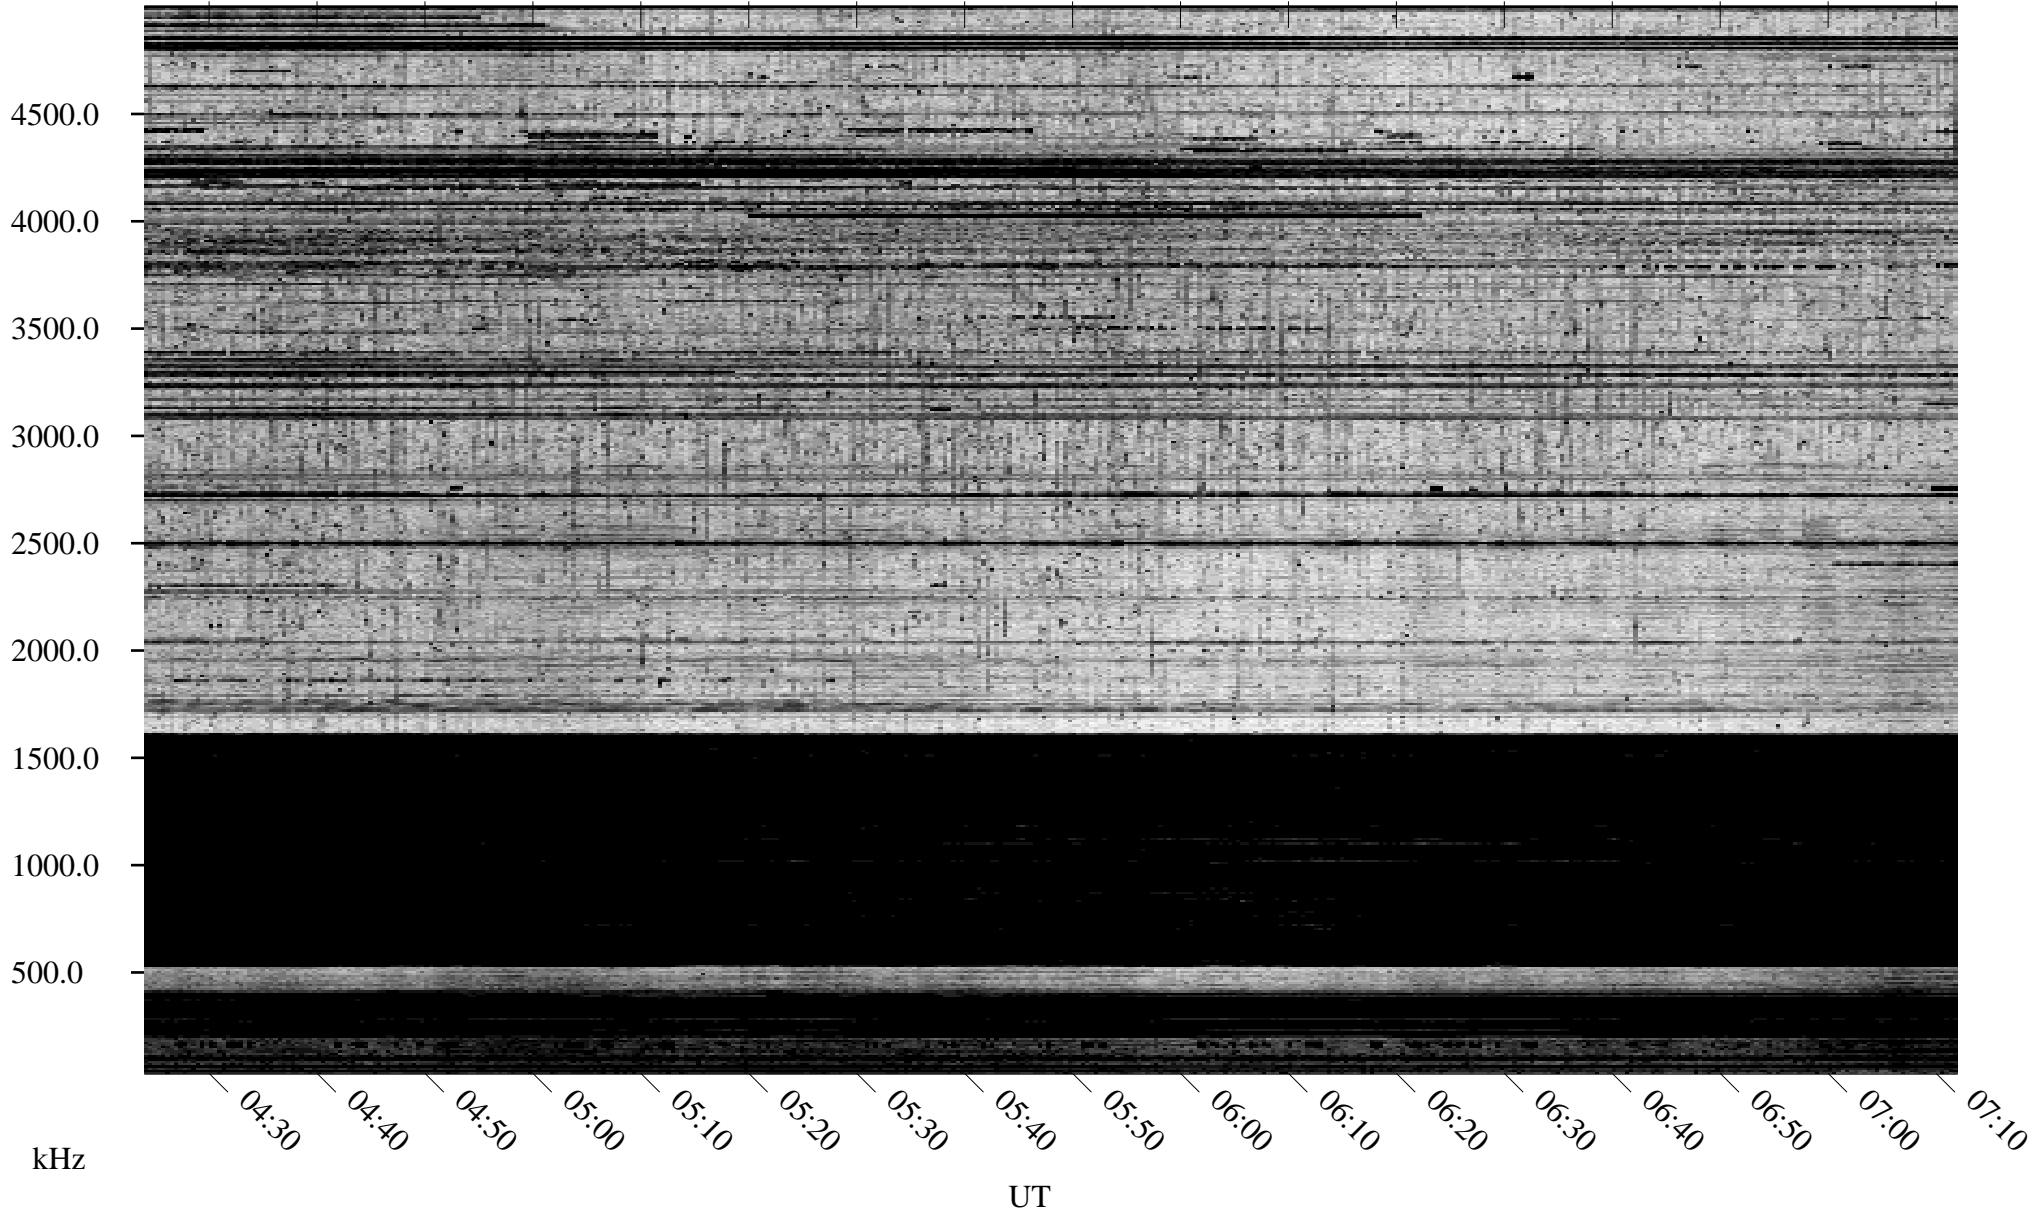

10/25/1995 Churchill, Manitoba

Linear Scale Black = 161 White = 15

ch95298l.r00m max_12

Page 1

10/25/1995 Churchill, Manitoba

Linear Scale Black = 161 White = 15

ch95298l.r00m max_12

Page 2

10/26/1995 Churchill, Manitoba

Linear Scale Black = 161 White = 15

ch95298l.r00m max_12

Page 3

10/26/1995 Churchill, Manitoba

Linear Scale Black = 161 White = 15

ch95298l.r00m max_12

Page 4

10/26/1995 Churchill, Manitoba

Linear Scale Black = 161 White = 15

ch95298l.r00m max_12

Page 5

10/26/1995 Churchill, Manitoba

Linear Scale Black = 161 White = 15

ch95298l.r00m max_12

Page 6

10/26/1995 Churchill, Manitoba

Linear Scale Black = 161 White = 15

ch95298l.r00m max_12

Page 7

10/26/1995 Churchill, Manitoba

Linear Scale Black = 161 White = 15

ch95298l.r00m max_12