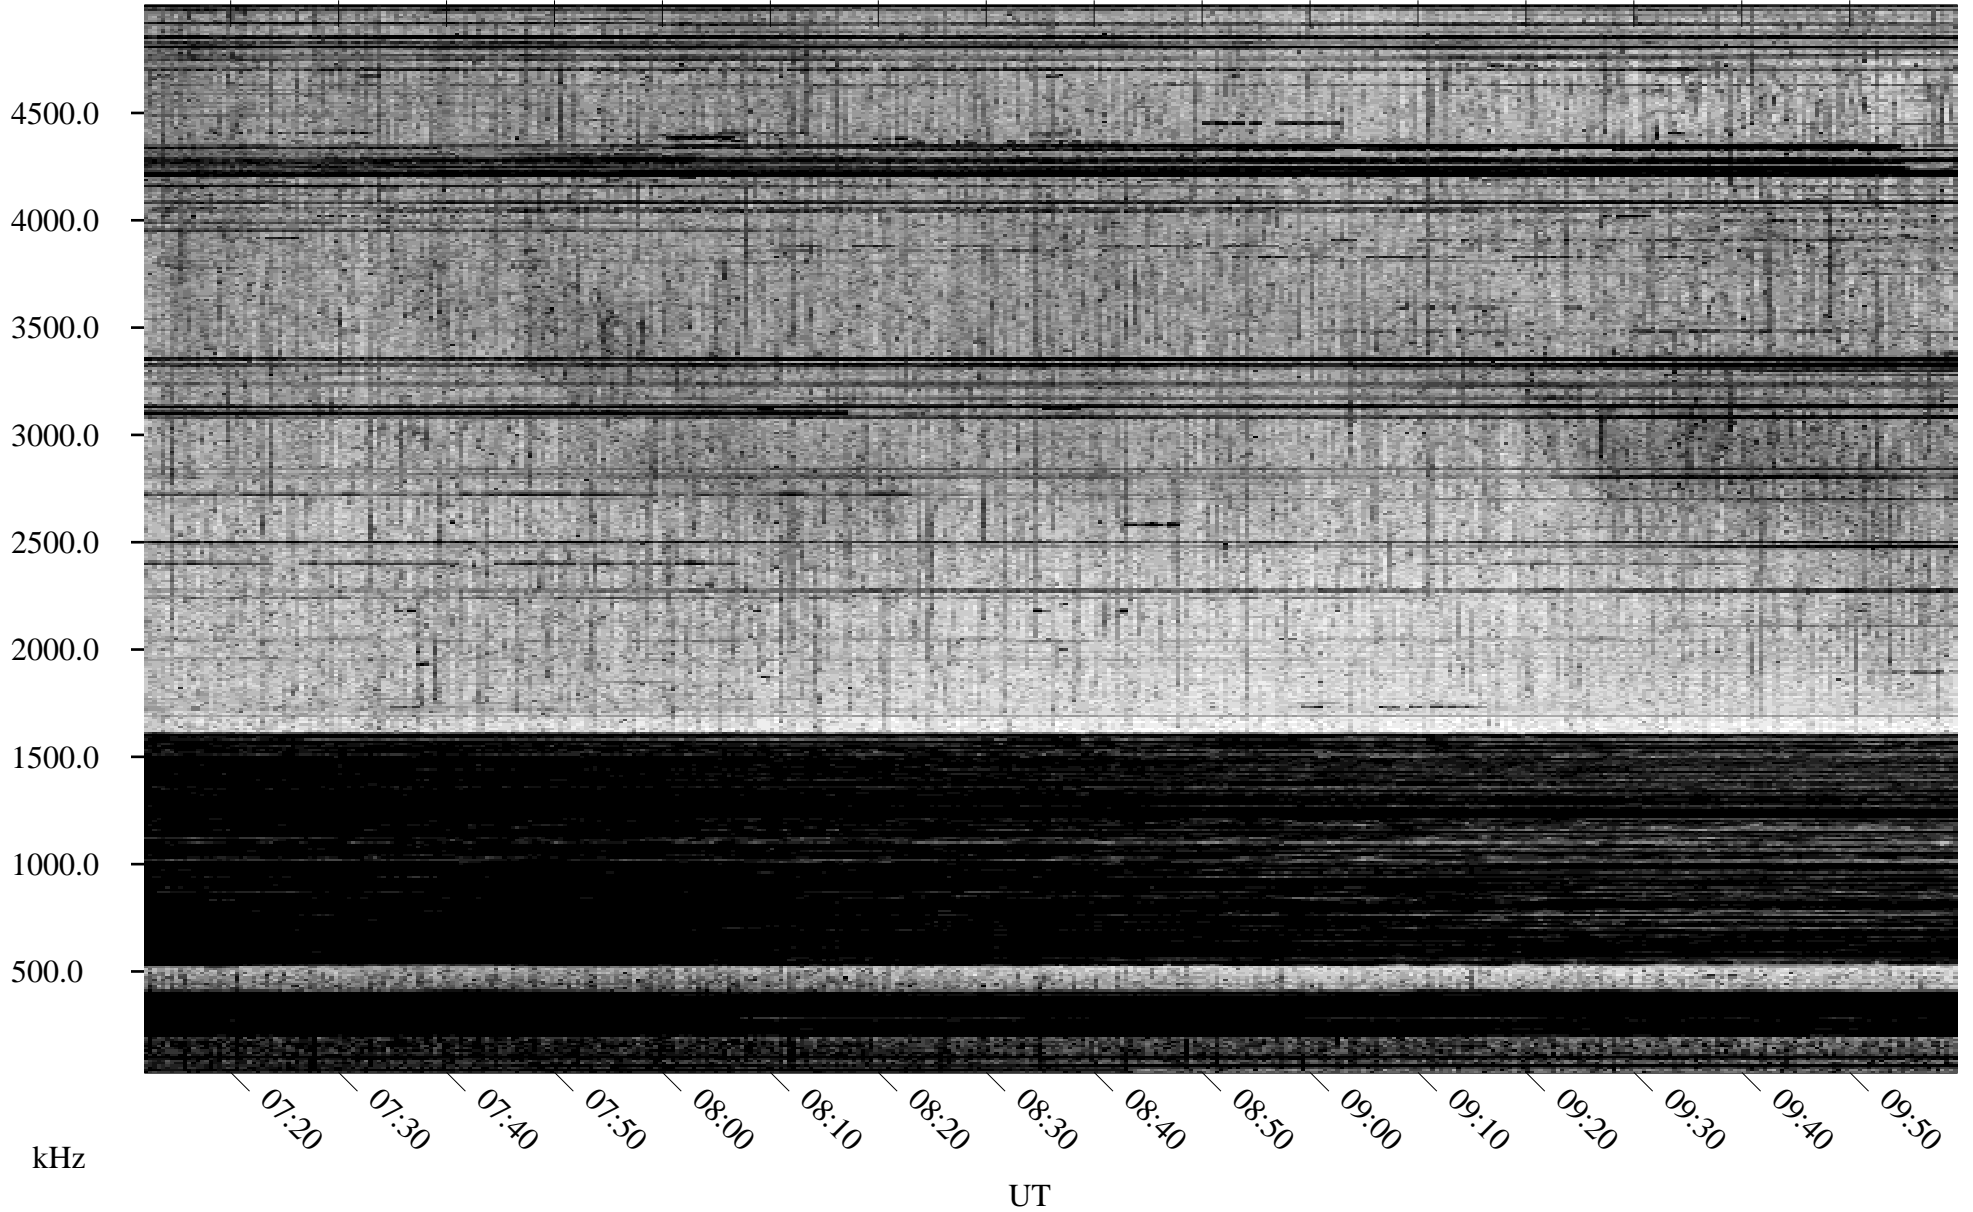

10/26/1995 Churchill, Manitoba

Linear Scale Black = 161 White = 15

ch95299l.r00m max_12

Page 1

10/26/1995 Churchill, Manitoba

Linear Scale Black = 161 White = 15

ch95299l.r00m max_12

Page 2

10/27/1995 Churchill, Manitoba

Linear Scale Black = 161 White = 15

ch95299l.r00m max_12

Page 3

10/27/1995 Churchill, Manitoba

Linear Scale Black = 161 White = 15

ch95299l.r00m max_12

Page 4

10/27/1995 Churchill, Manitoba

Linear Scale Black = 161 White = 15

ch95299l.r00m max_12

Page 5

10/27/1995 Churchill, Manitoba

Linear Scale Black = 161 White = 15

ch95299l.r00m max_12

Page 6

10/27/1995 Churchill, Manitoba

Linear Scale Black = 161 White = 15

ch95299l.r00m max_12

Page 7

10/27/1995 Churchill, Manitoba

Linear Scale Black = 161 White = 15

ch95299l.r00m max_12

Page 8