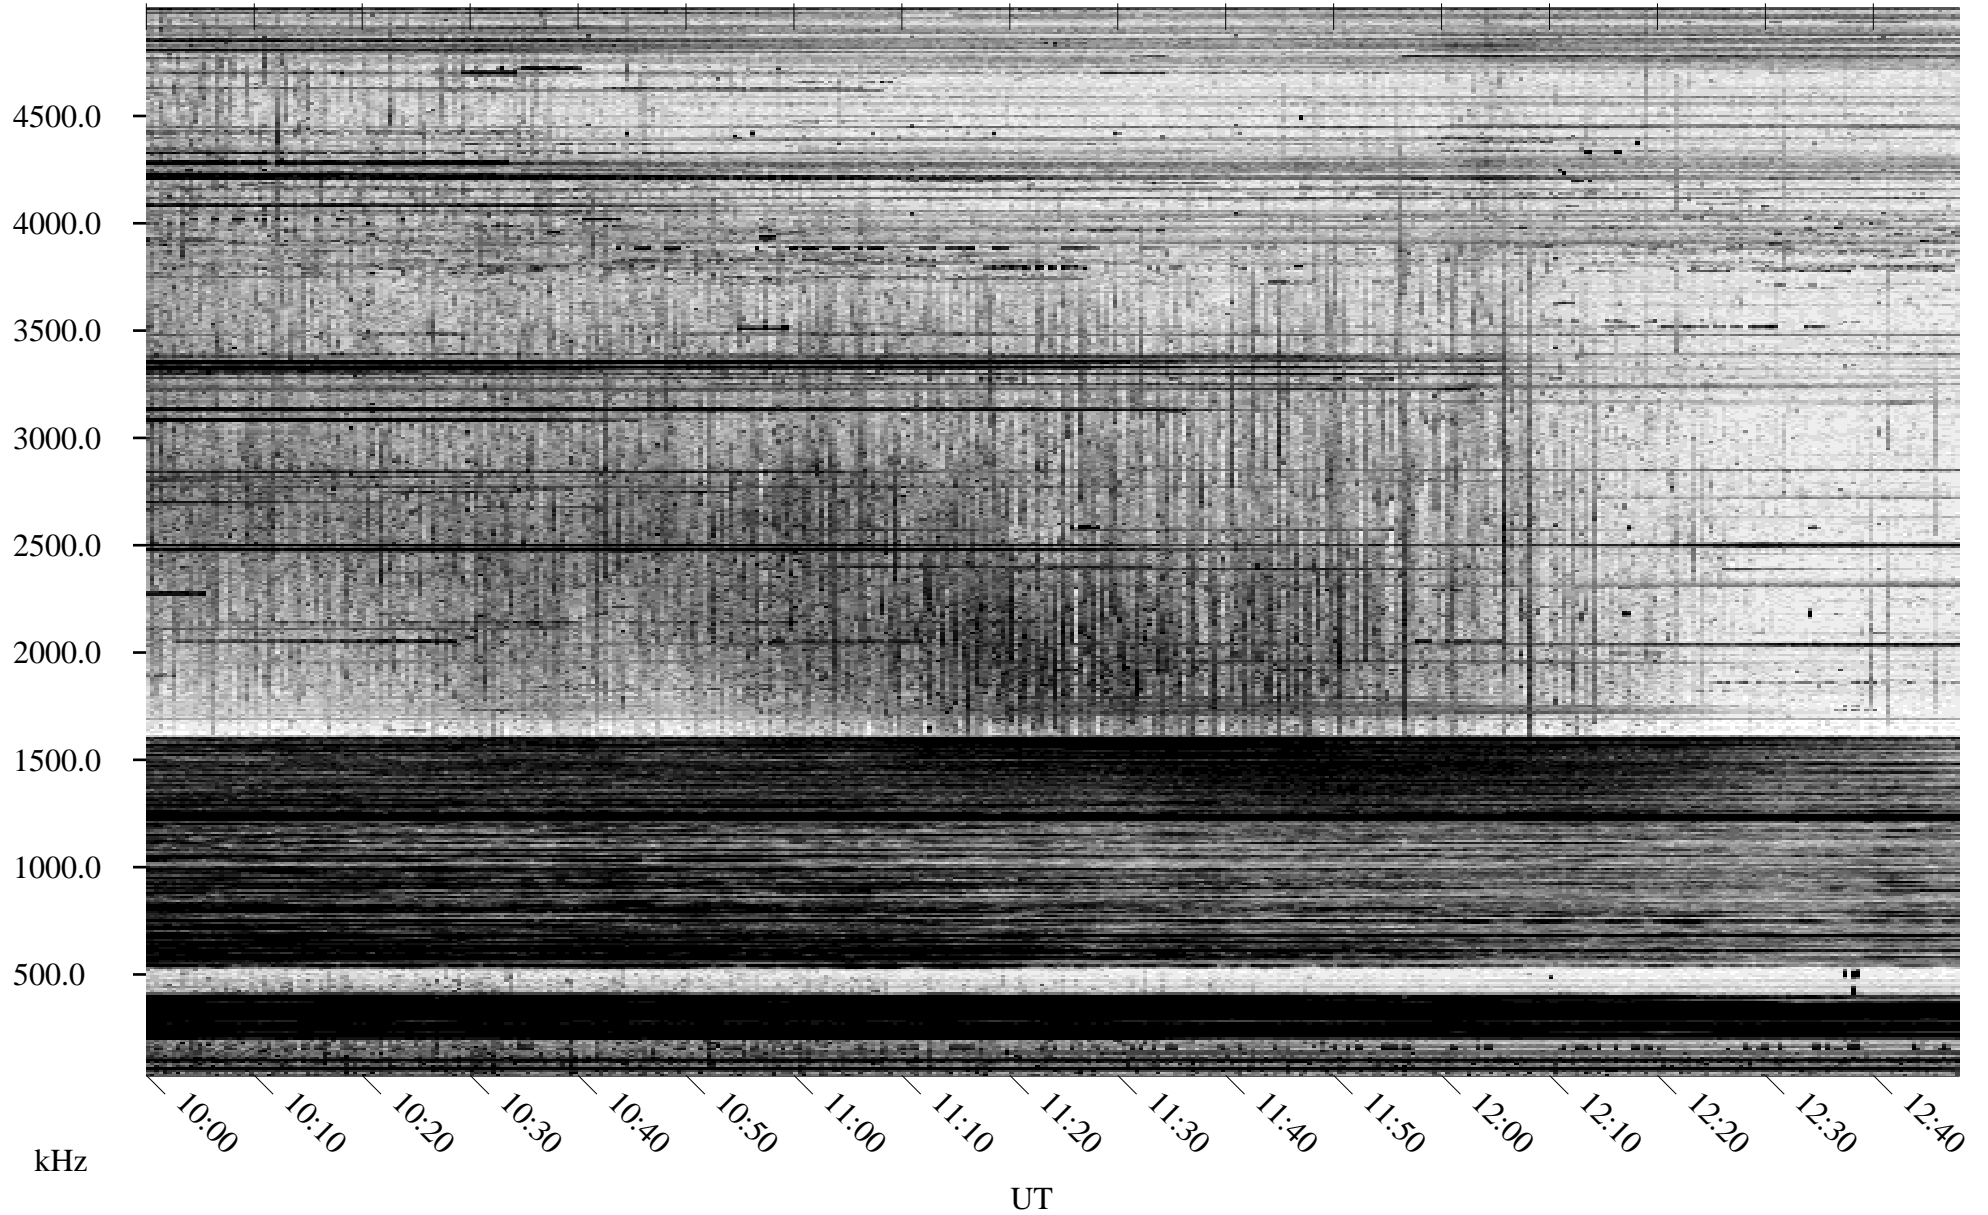

10/26/1995 Churchill, Manitoba

Linear Scale Black = 161 White = 15

ch95299l.r00m max_12

Page 1

10/26/1995 Churchill, Manitoba

Linear Scale Black = 161 White = 15

ch95299l.r00m max_12

Page 2

10/27/1995 Churchill, Manitoba

Linear Scale Black = 161 White = 15

ch95299l.r00m max_12

Page 3

10/27/1995 Churchill, Manitoba

Linear Scale Black = 161 White = 15

ch95299l.r00m max_12

Page 4

10/27/1995 Churchill, Manitoba

Linear Scale Black = 161 White = 15

ch95299l.r00m max_12

Page 5

10/27/1995 Churchill, Manitoba

Linear Scale Black = 161 White = 15

ch95299l.r00m max_12

Page 6

10/27/1995 Churchill, Manitoba

Linear Scale Black = 161 White = 15

ch95299l.r00m max_12

Page 7

10/27/1995 Churchill, Manitoba

Linear Scale Black = 161 White = 15

ch95299l.r00m max_12

Page 8