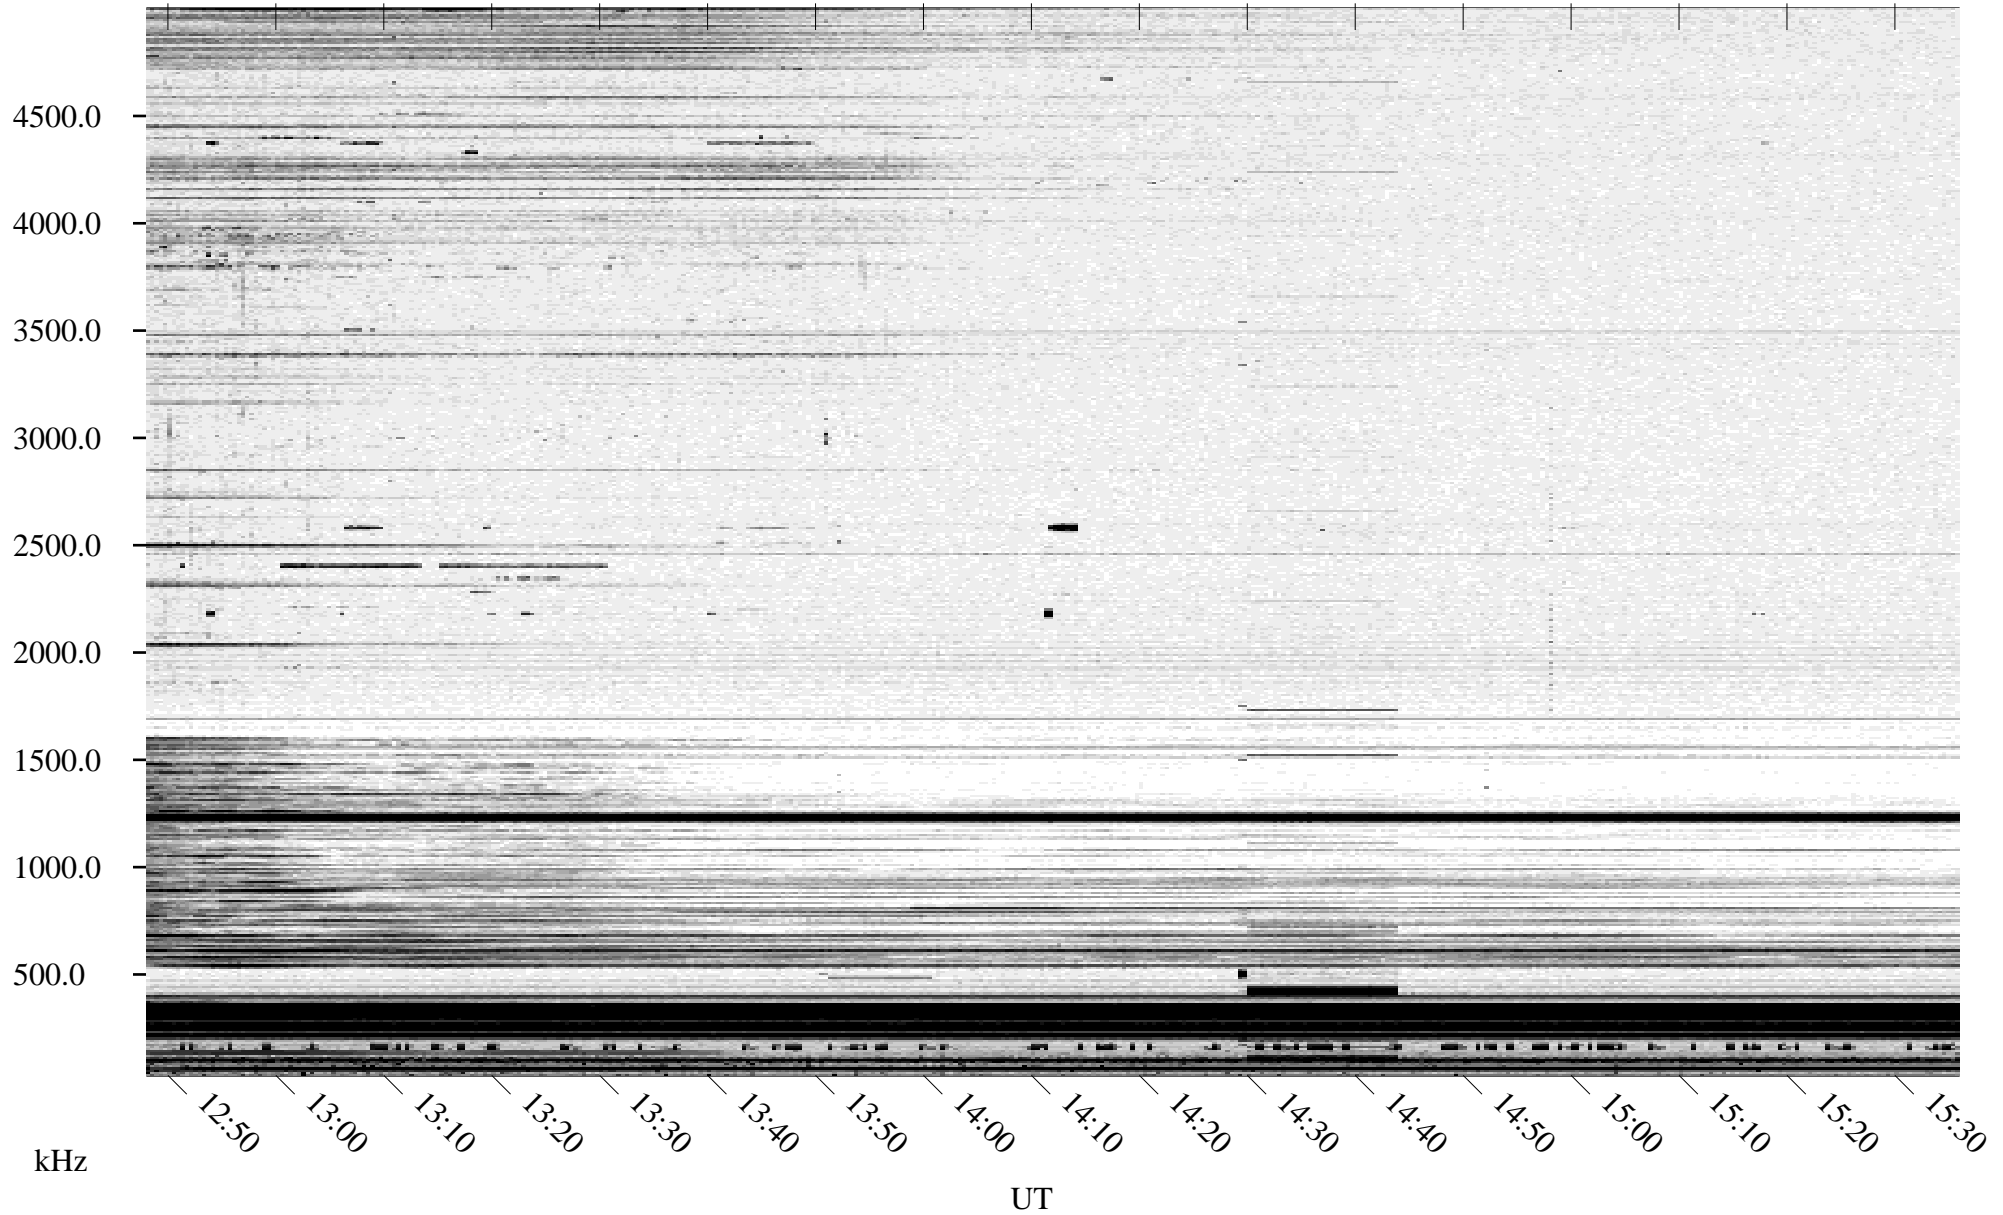

10/26/1995 Churchill, Manitoba

Linear Scale Black = 161 White = 15

ch95299l.r00m max_12

Page 1

10/26/1995 Churchill, Manitoba

Linear Scale Black = 161 White = 15

ch95299l.r00m max_12

Page 2

10/27/1995 Churchill, Manitoba

Linear Scale Black = 161 White = 15

ch95299l.r00m max_12

Page 3

10/27/1995 Churchill, Manitoba

Linear Scale Black = 161 White = 15

ch95299l.r00m max_12

Page 4

10/27/1995 Churchill, Manitoba

Linear Scale Black = 161 White = 15

ch95299l.r00m max_12

Page 5

10/27/1995 Churchill, Manitoba

Linear Scale Black = 161 White = 15

ch95299l.r00m max_12

Page 6

10/27/1995 Churchill, Manitoba

Linear Scale Black = 161 White = 15

ch95299l.r00m max_12

Page 7

10/27/1995 Churchill, Manitoba

Linear Scale Black = 161 White = 15

ch95299l.r00m max_12

Page 8