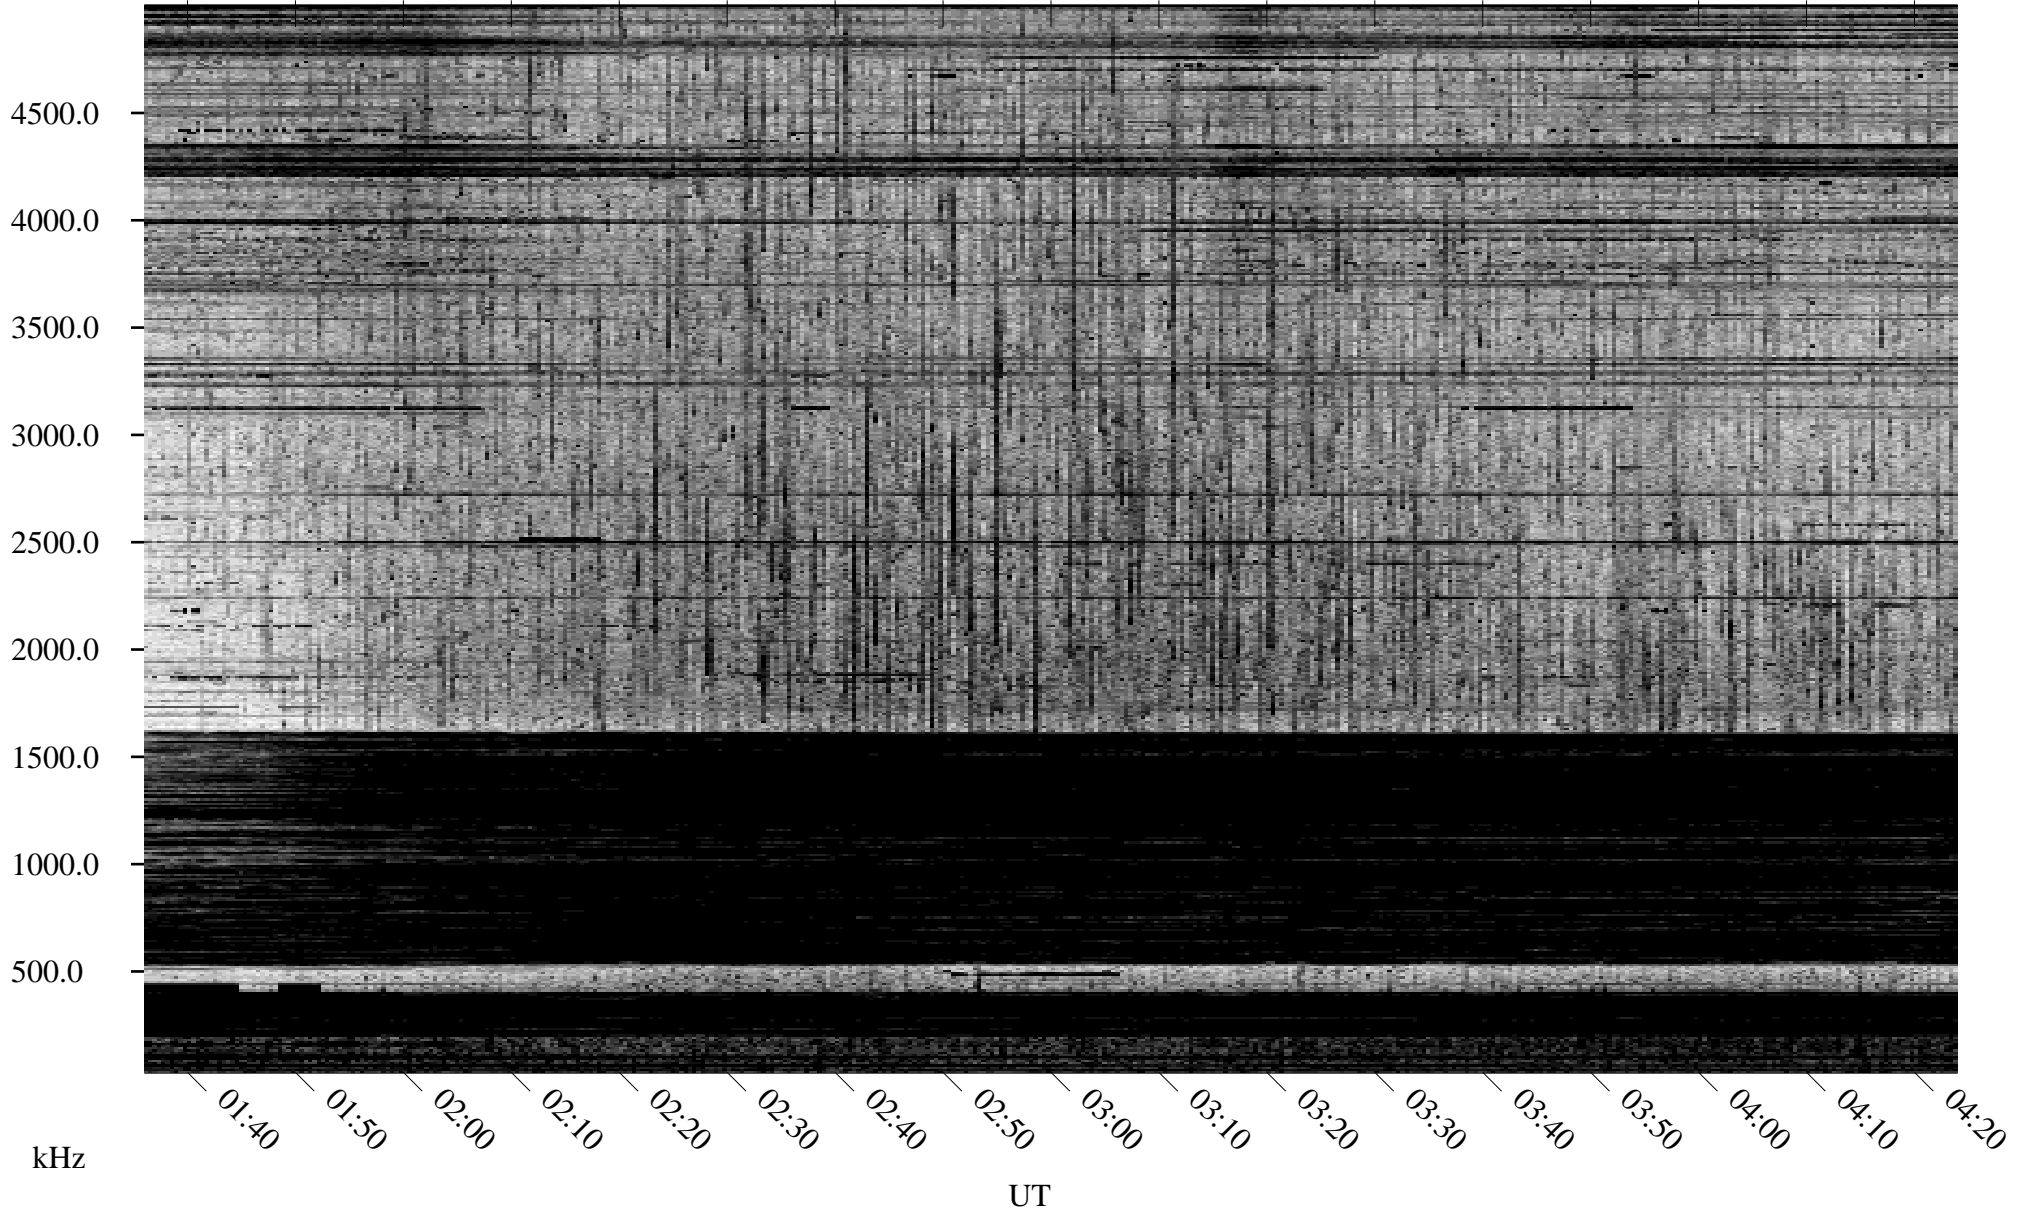

10/26/1995 Churchill, Manitoba

Linear Scale Black = 161 White = 15

ch95299l.r00m max_12

Page 1

10/26/1995 Churchill, Manitoba

Linear Scale Black = 161 White = 15

ch95299l.r00m max_12

Page 2

10/27/1995 Churchill, Manitoba

Linear Scale Black = 161 White = 15

ch95299l.r00m max_12

Page 3

10/27/1995 Churchill, Manitoba

Linear Scale Black = 161 White = 15

ch95299l.r00m max_12

Page 4

10/27/1995 Churchill, Manitoba

Linear Scale Black = 161 White = 15

ch95299l.r00m max_12

Page 5

10/27/1995 Churchill, Manitoba

Linear Scale Black = 161 White = 15

ch95299l.r00m max_12

Page 6

10/27/1995 Churchill, Manitoba

Linear Scale Black = 161 White = 15

ch95299l.r00m max_12

Page 7

10/27/1995 Churchill, Manitoba

Linear Scale Black = 161 White = 15

ch95299l.r00m max_12

Page 8