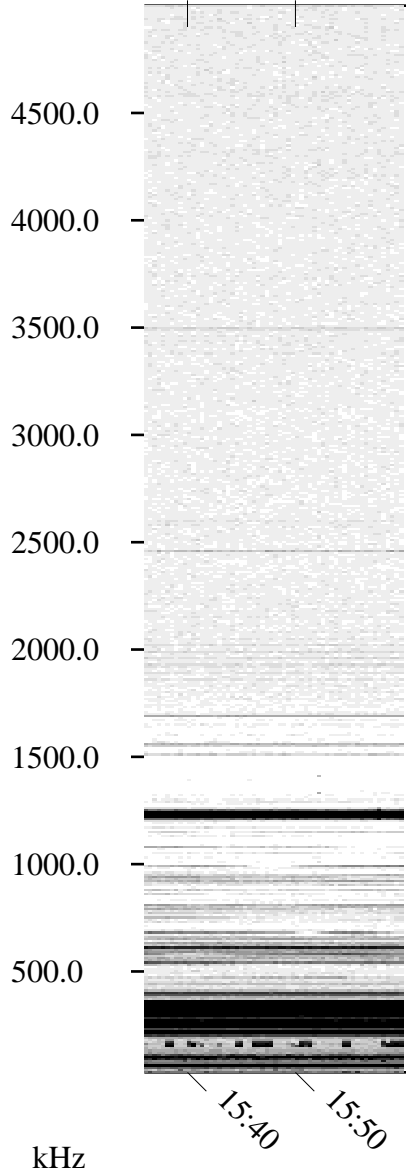

10/26/1995 Churchill, Manitoba

Linear Scale Black = 161 White = 15

ch95299l.r00m max_12

Page 1

10/26/1995 Churchill, Manitoba

Linear Scale Black = 161 White = 15

ch95299l.r00m max_12

Page 2

10/27/1995 Churchill, Manitoba

Linear Scale Black = 161 White = 15

ch95299l.r00m max_12

Page 3

10/27/1995 Churchill, Manitoba

Linear Scale Black = 161 White = 15

ch95299l.r00m max_12

Page 4

10/27/1995 Churchill, Manitoba

Linear Scale Black = 161 White = 15

ch95299l.r00m max_12

Page 5

10/27/1995 Churchill, Manitoba

Linear Scale Black = 161 White = 15

ch95299l.r00m max_12

Page 6

10/27/1995 Churchill, Manitoba

Linear Scale Black = 161 White = 15

ch95299l.r00m max_12

Page 7

10/27/1995 Churchill, Manitoba

Linear Scale Black = 161 White = 15

ch95299l.r00m max_12

Page 8