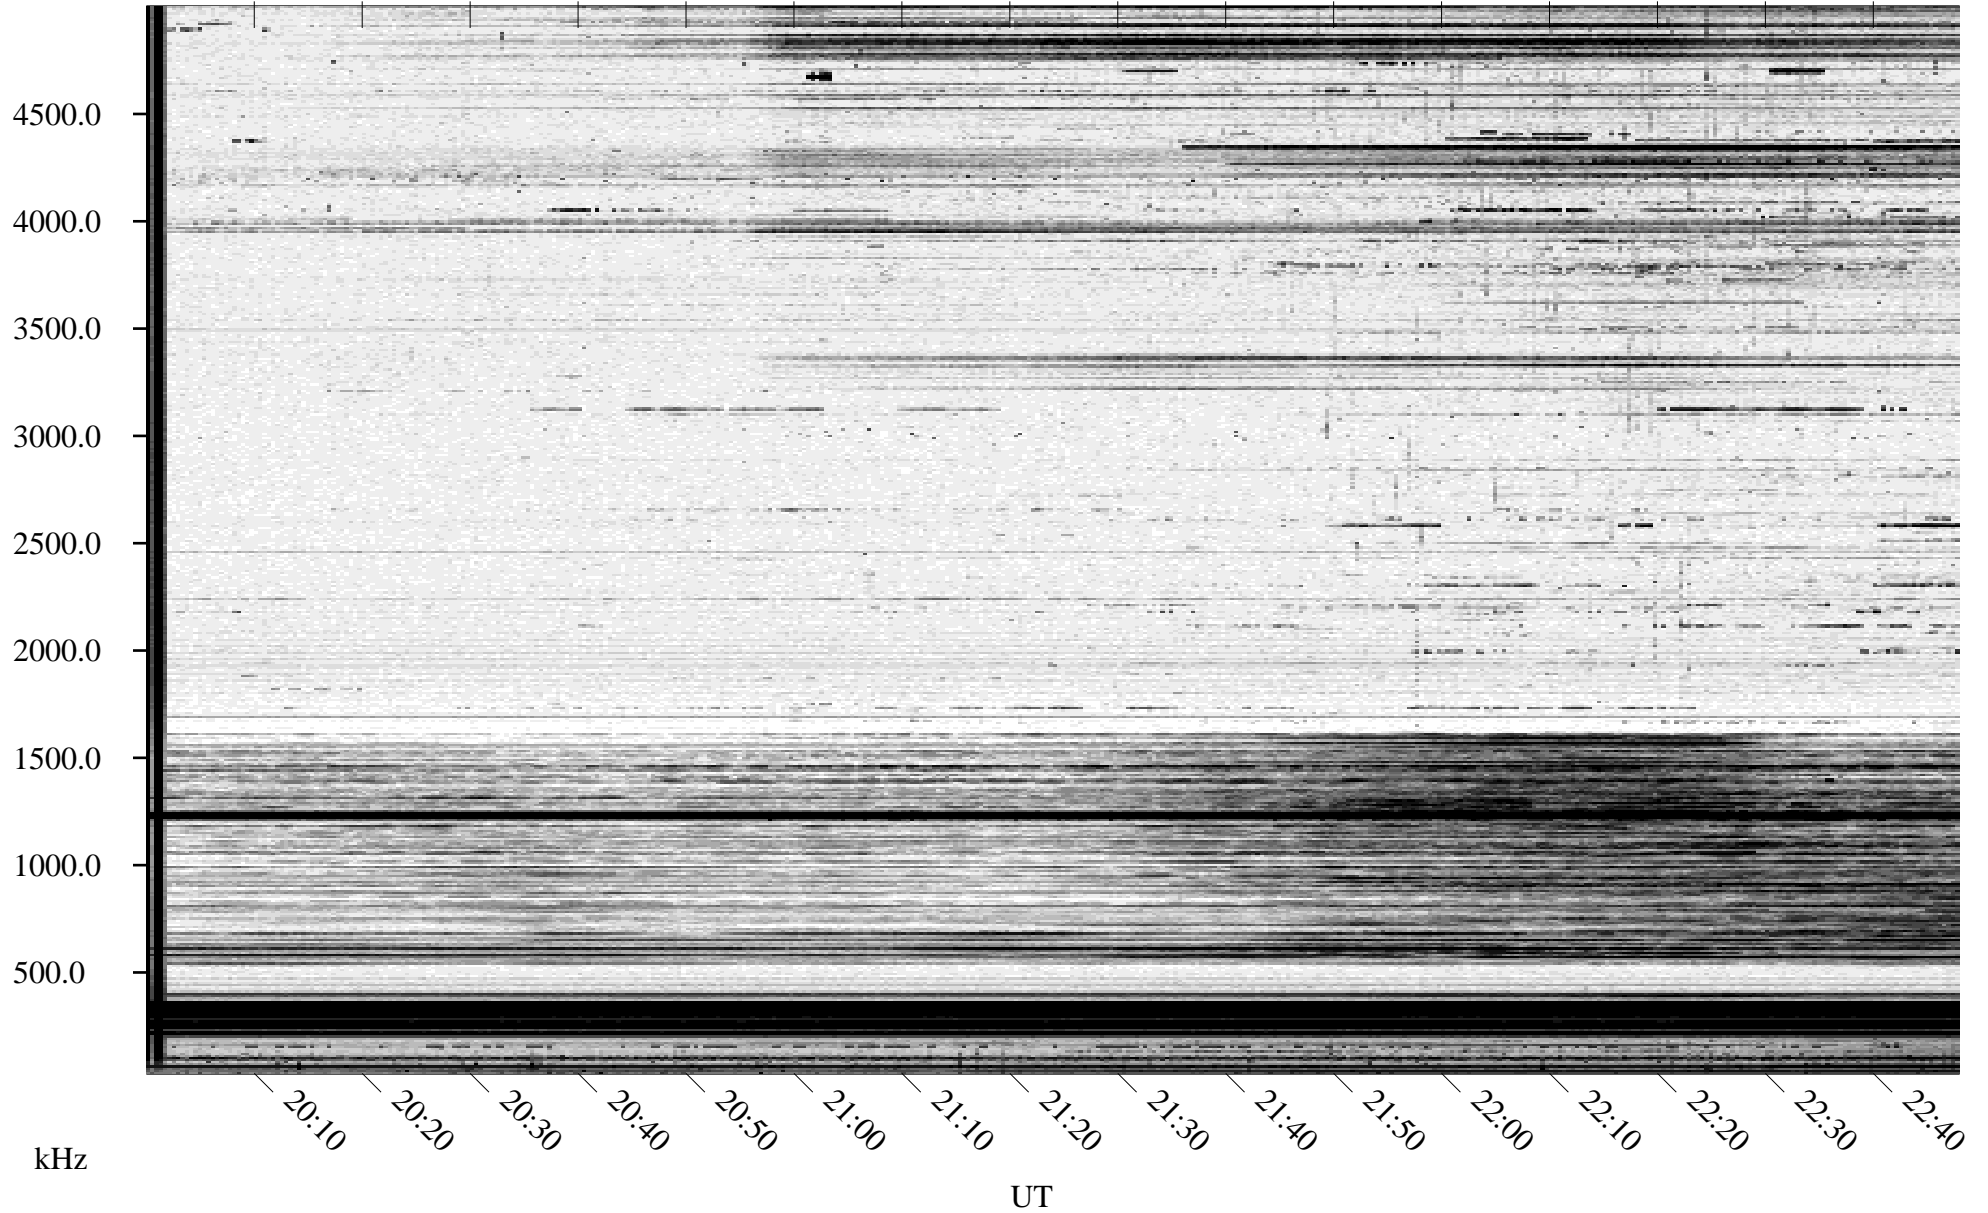

10/26/1995 Churchill, Manitoba

Linear Scale Black = 161 White = 15

ch95299l.r00m max_12

Page 1

10/26/1995 Churchill, Manitoba

Linear Scale Black = 161 White = 15

ch95299l.r00m max_12

Page 2

10/27/1995 Churchill, Manitoba

Linear Scale Black = 161 White = 15

ch95299l.r00m max_12

Page 3

10/27/1995 Churchill, Manitoba

Linear Scale Black = 161 White = 15

ch95299l.r00m max_12

Page 4

10/27/1995 Churchill, Manitoba

Linear Scale Black = 161 White = 15

ch95299l.r00m max_12

Page 5

10/27/1995 Churchill, Manitoba

Linear Scale Black = 161 White = 15

ch95299l.r00m max_12

Page 6

10/27/1995 Churchill, Manitoba

Linear Scale Black = 161 White = 15

ch95299l.r00m max_12

Page 7

10/27/1995 Churchill, Manitoba

Linear Scale Black = 161 White = 15

ch95299l.r00m max_12

Page 8