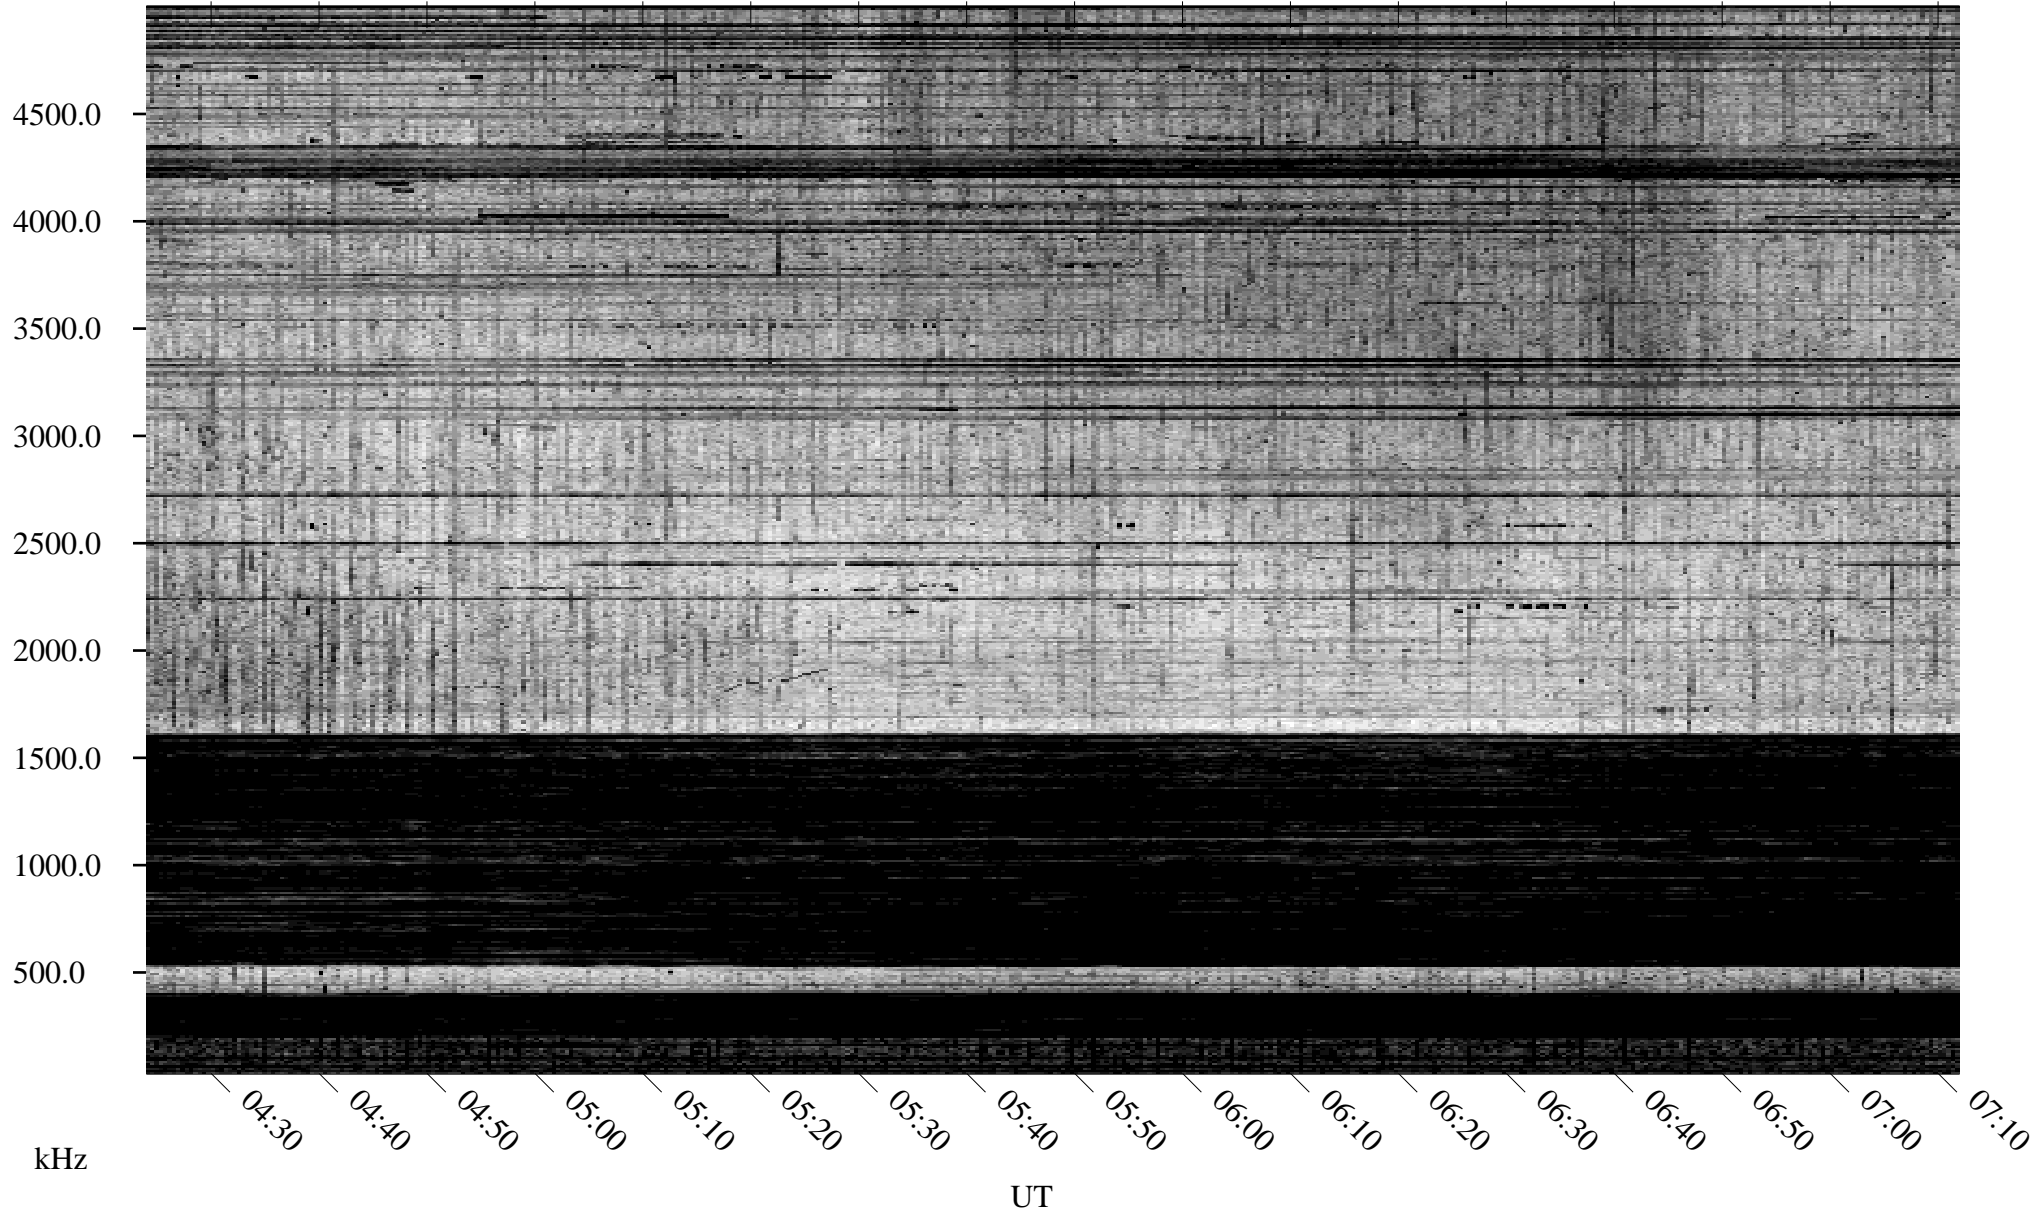

10/26/1995 Churchill, Manitoba

Linear Scale Black = 161 White = 15

ch95299l.r00m max_12

Page 1

10/26/1995 Churchill, Manitoba

Linear Scale Black = 161 White = 15

ch95299l.r00m max_12

Page 2

10/27/1995 Churchill, Manitoba

Linear Scale Black = 161 White = 15

ch95299l.r00m max_12

Page 3

10/27/1995 Churchill, Manitoba

Linear Scale Black = 161 White = 15

ch95299l.r00m max_12

Page 4

10/27/1995 Churchill, Manitoba

Linear Scale Black = 161 White = 15

ch95299l.r00m max_12

Page 5

10/27/1995 Churchill, Manitoba

Linear Scale Black = 161 White = 15

ch95299l.r00m max_12

Page 6

10/27/1995 Churchill, Manitoba

Linear Scale Black = 161 White = 15

ch95299l.r00m max_12

Page 7

10/27/1995 Churchill, Manitoba

Linear Scale Black = 161 White = 15

ch95299l.r00m max_12

Page 8