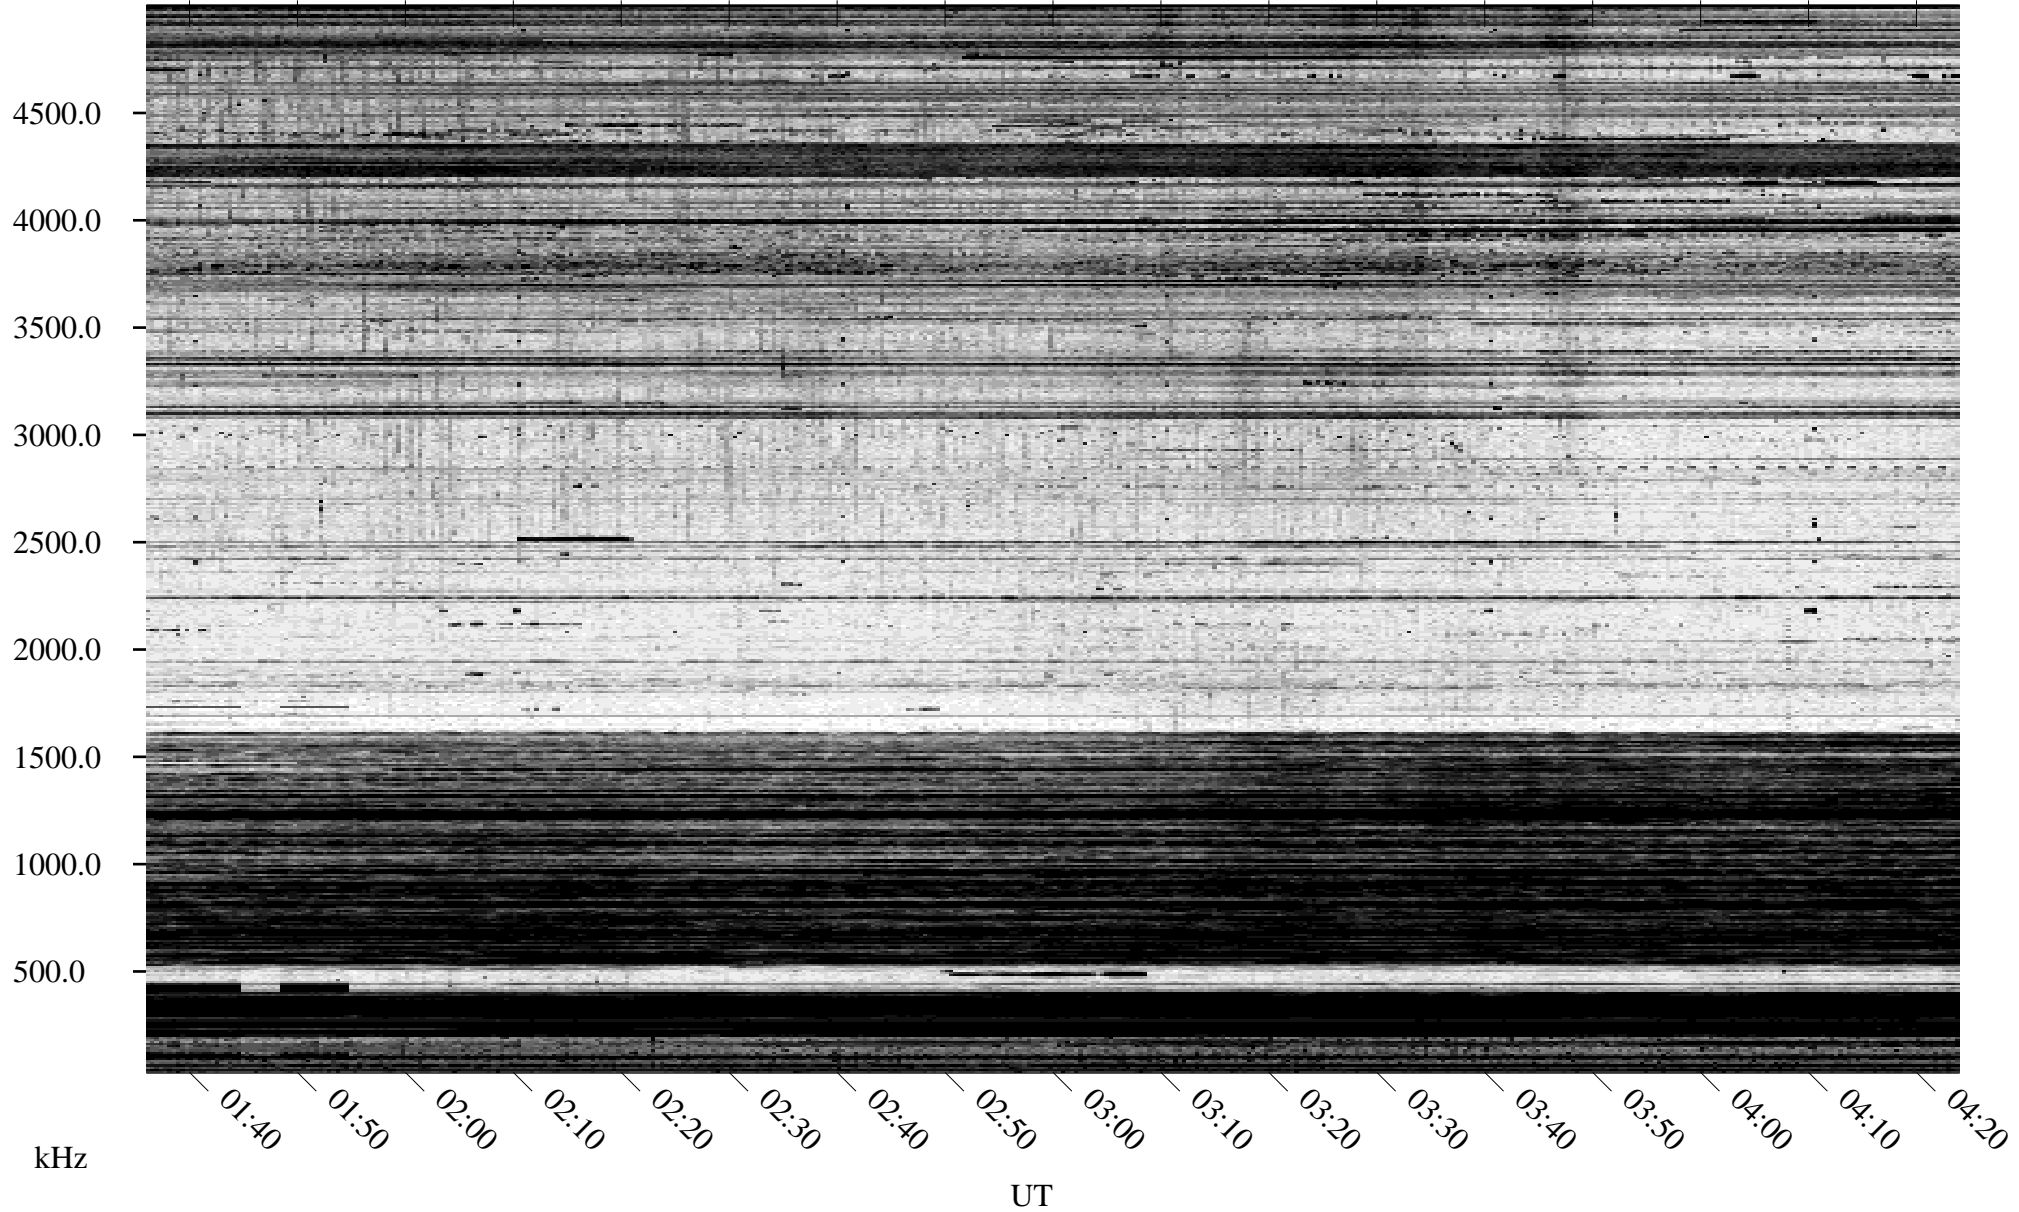

# 10/27/1995 Churchill, Manitoba

Linear Scale    Black = 161    White = 15

ch95300l.r00m max\_12

Page 1

# 10/27/1995 Churchill, Manitoba

Linear Scale    Black = 161    White = 15

ch95300l.r00m max\_12

Page 2

# 10/28/1995 Churchill, Manitoba

Linear Scale    Black = 161    White = 15

ch95300l.r00m max\_12

Page 3

# 10/28/1995 Churchill, Manitoba

Linear Scale    Black = 161    White = 15

ch95300l.r00m max\_12

Page 4