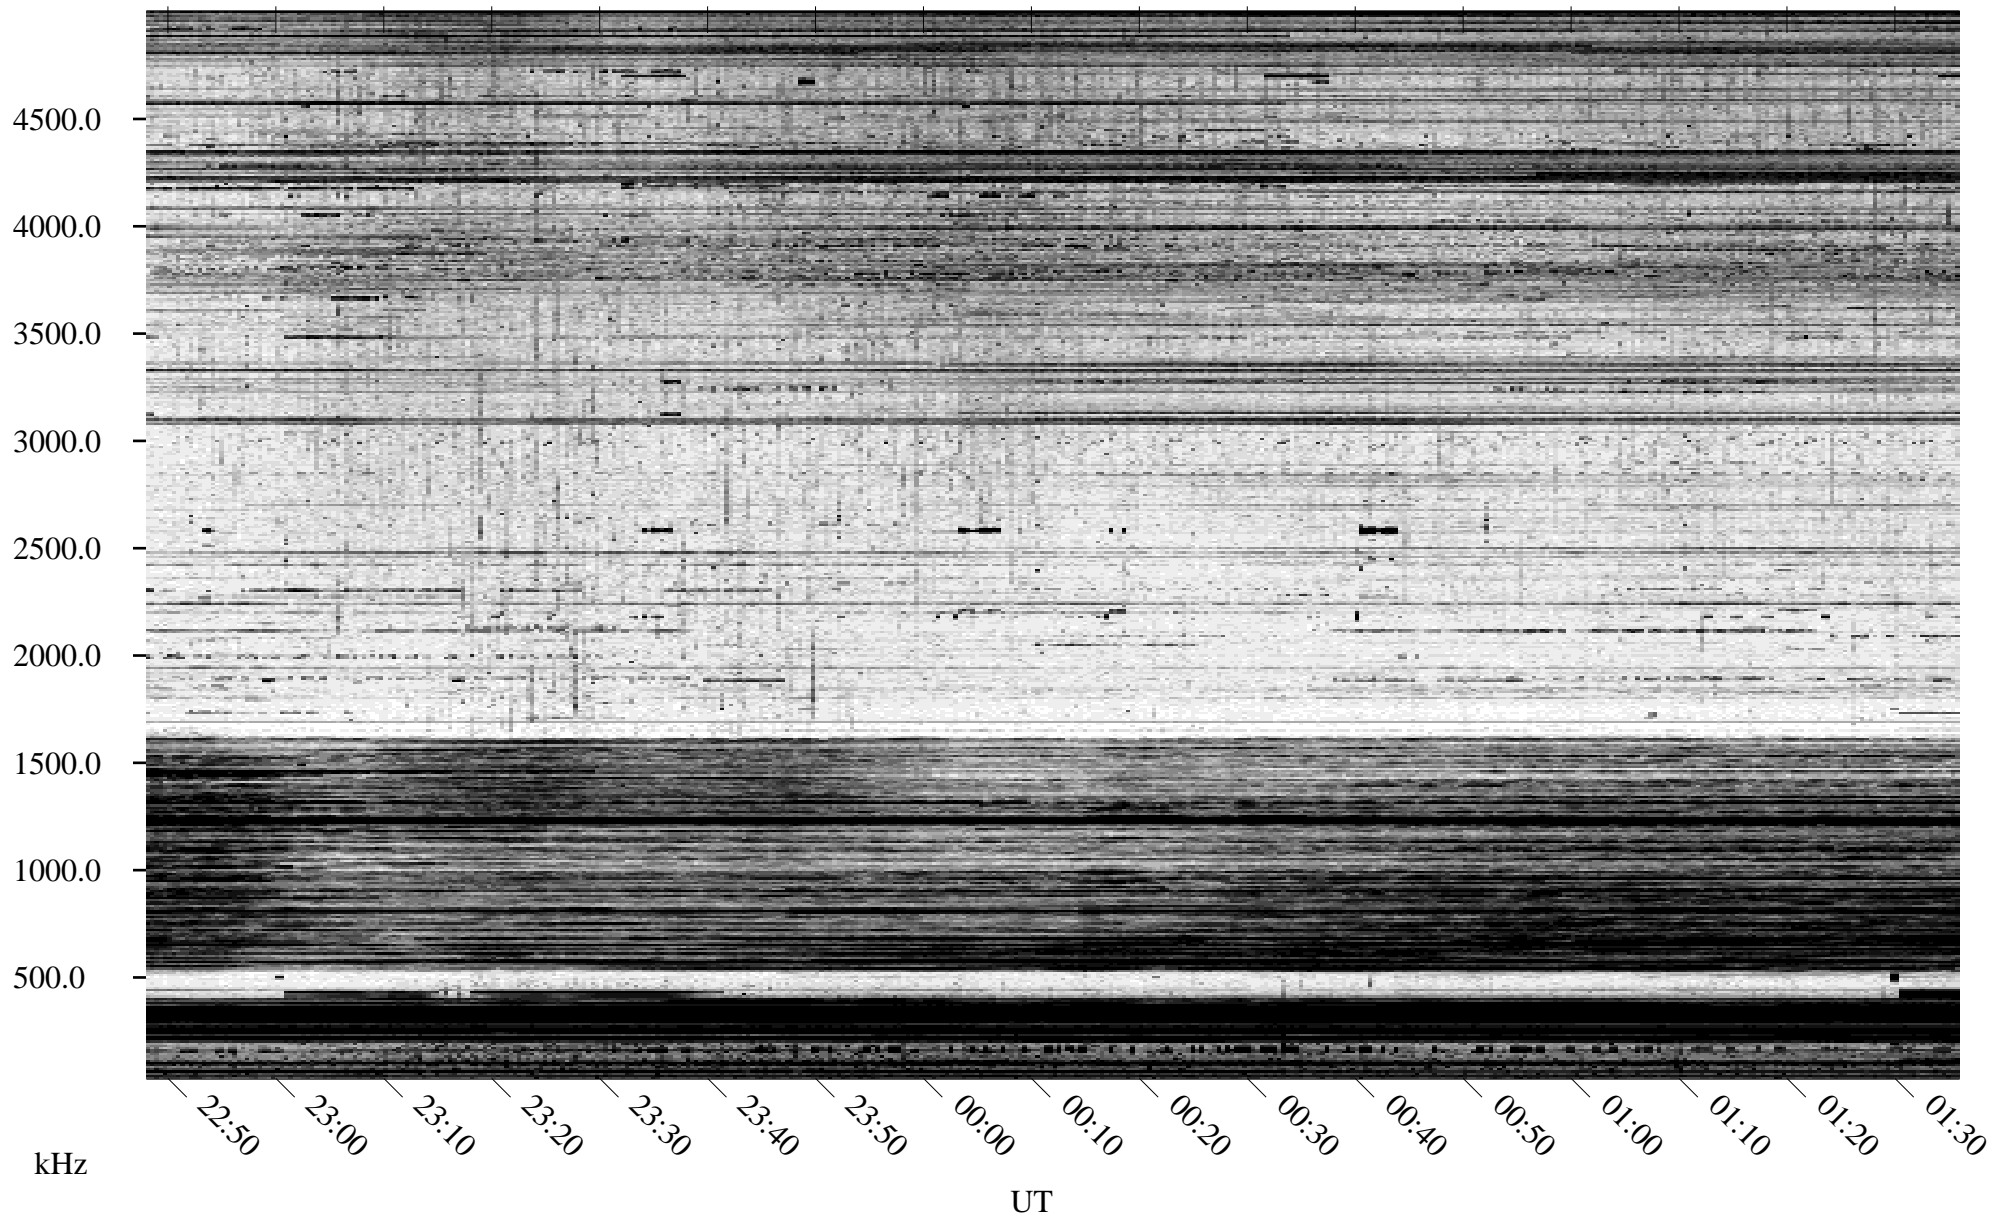

# 10/27/1995 Churchill, Manitoba

Linear Scale    Black = 161    White = 15

ch95300l.r00m max\_12

Page 1

# 10/27/1995 Churchill, Manitoba

Linear Scale    Black = 161    White = 15

ch95300l.r00m max\_12

Page 2

# 10/28/1995 Churchill, Manitoba

Linear Scale    Black = 161    White = 15

ch95300l.r00m max\_12

Page 3

# 10/28/1995 Churchill, Manitoba

Linear Scale    Black = 161    White = 15

ch95300l.r00m max\_12

Page 4