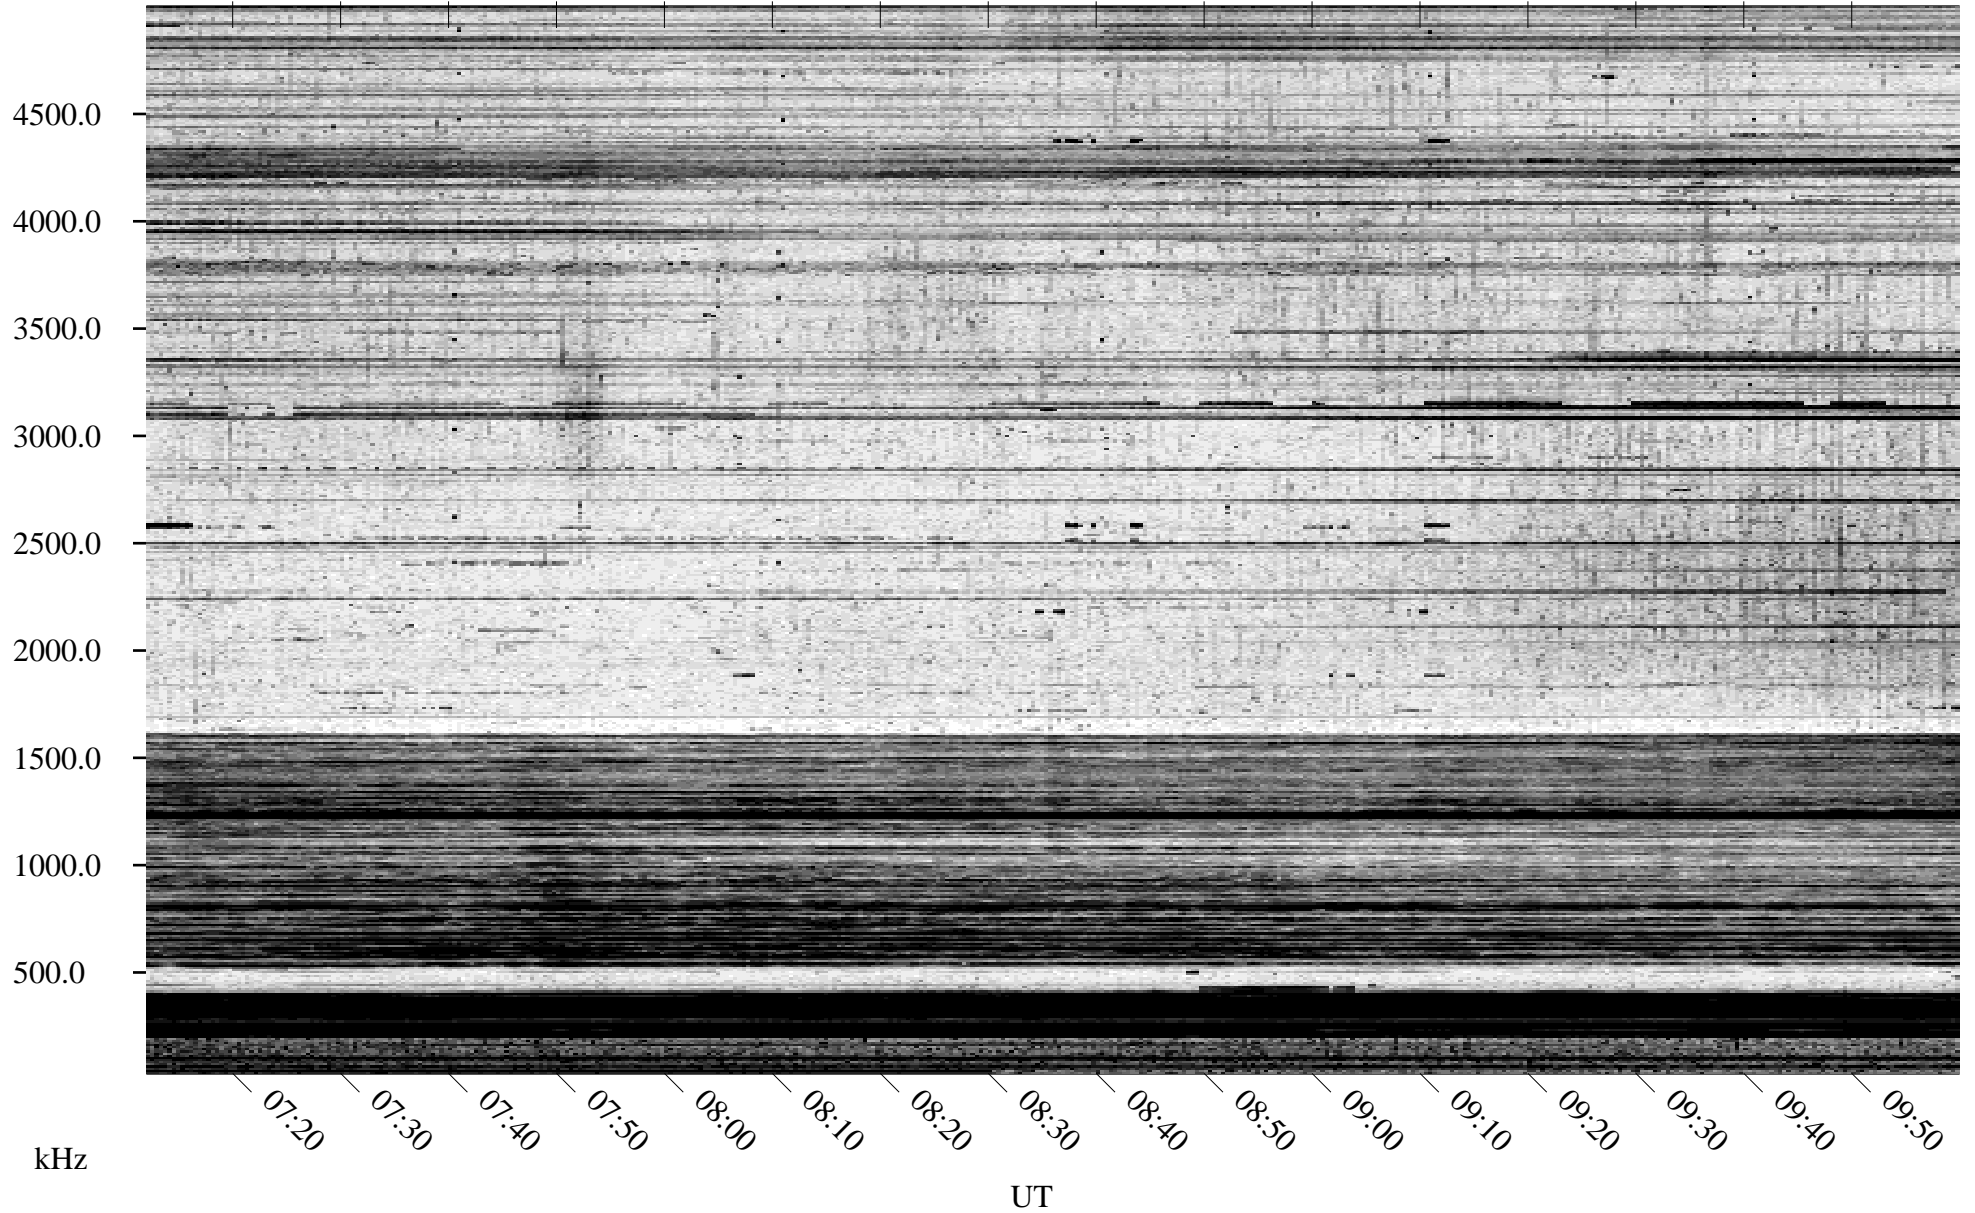

# 10/28/1995 Churchill, Manitoba

Linear Scale    Black = 161    White = 15

ch95300l.r00m max\_12

Page 3

# 10/28/1995 Churchill, Manitoba

Linear Scale    Black = 161    White = 15

ch95300l.r00m max\_12

Page 4

# 10/28/1995 Churchill, Manitoba

Linear Scale    Black = 161    White = 15

ch95300l.r00m max\_12

Page 5

# 10/28/1995 Churchill, Manitoba

Linear Scale    Black = 161    White = 15

ch95300l.r00m max\_12

Page 6