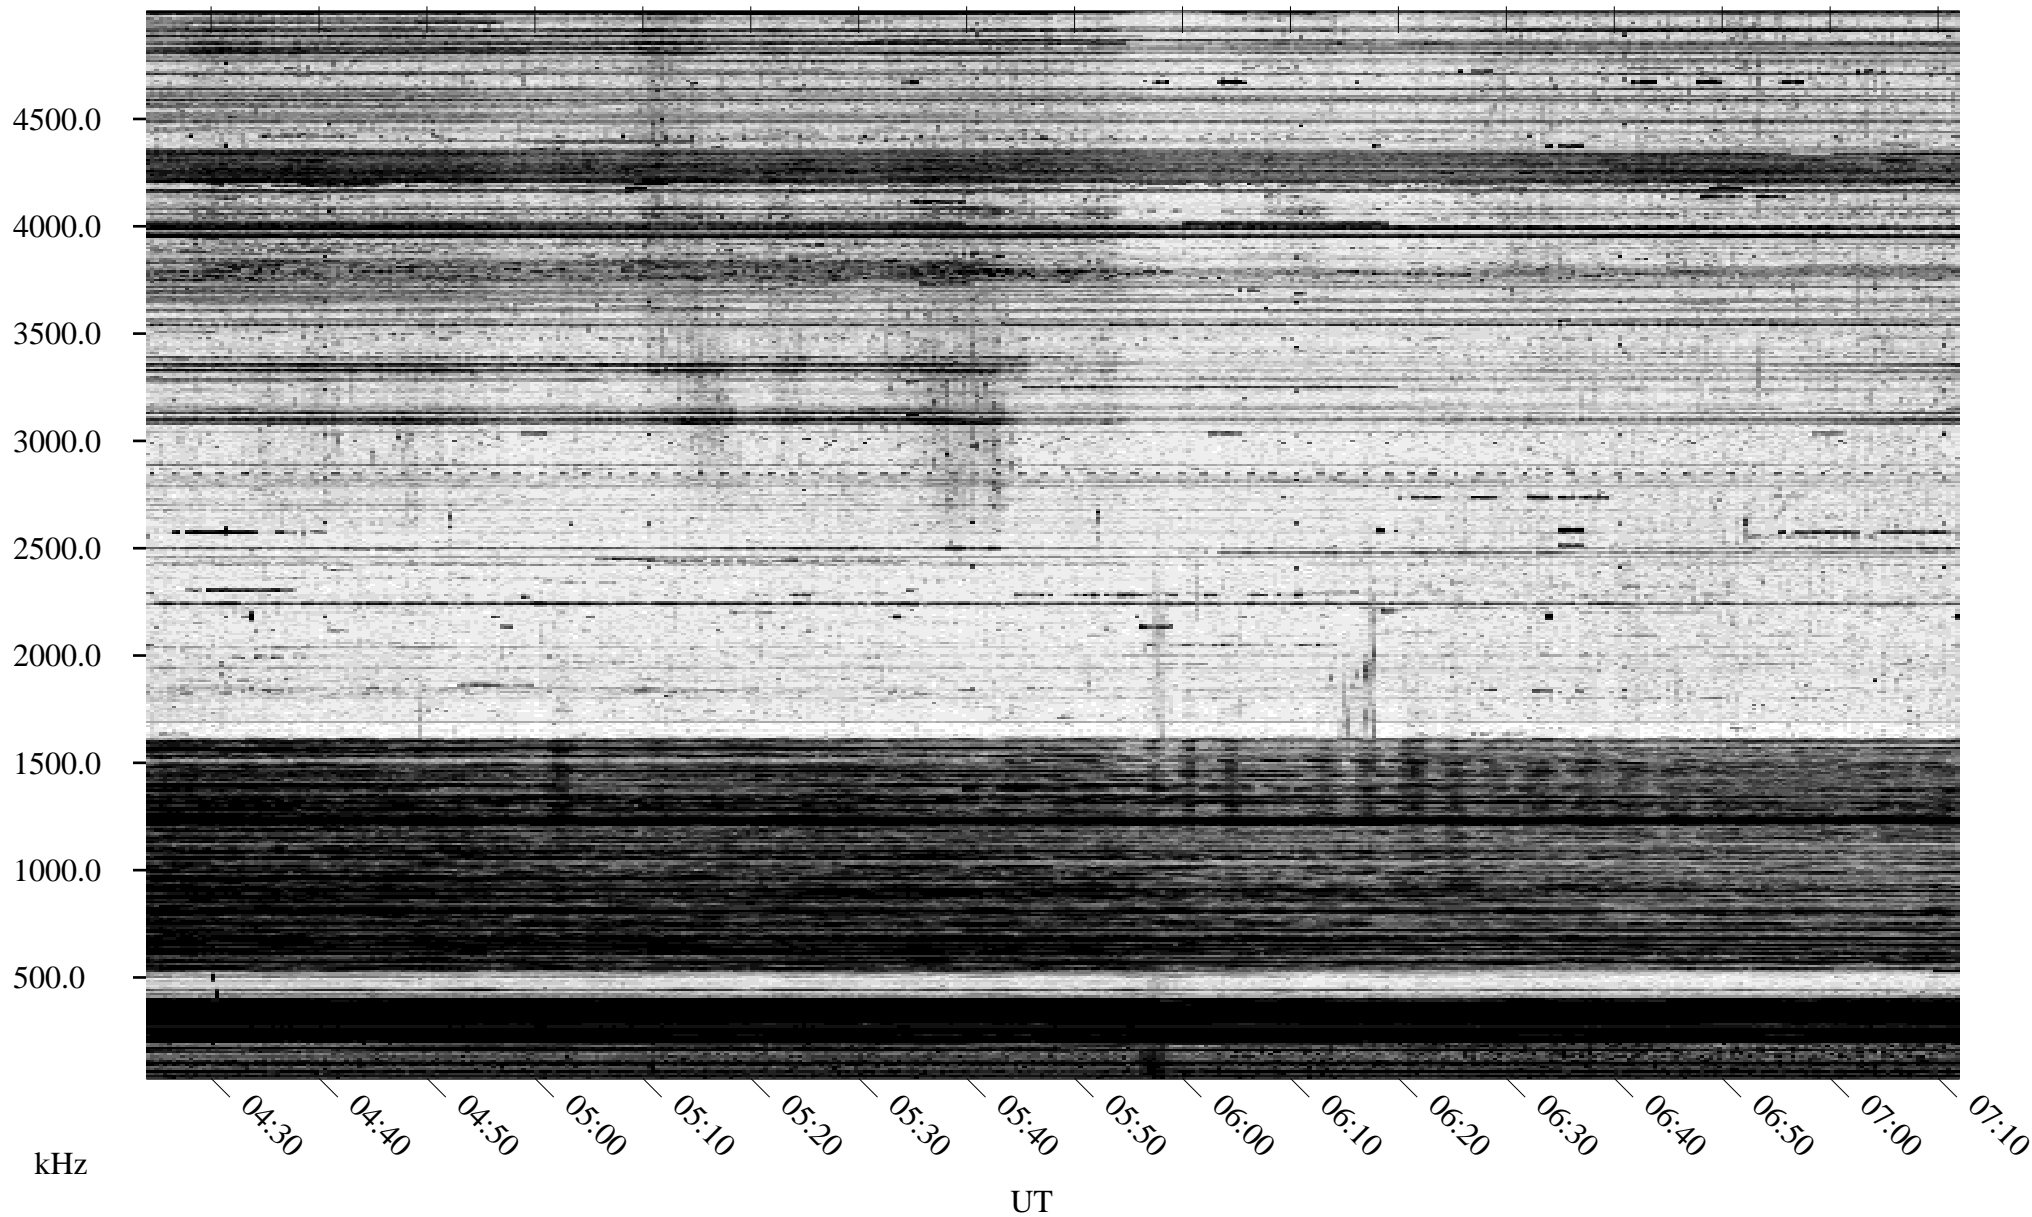

# 10/27/1995 Churchill, Manitoba

Linear Scale    Black = 161    White = 15

ch95300l.r00m max\_12

Page 1

# 10/27/1995 Churchill, Manitoba

Linear Scale    Black = 161    White = 15

ch95300l.r00m max\_12

Page 2

# 10/28/1995 Churchill, Manitoba

Linear Scale    Black = 161    White = 15

ch95300l.r00m max\_12

Page 3

# 10/28/1995 Churchill, Manitoba

Linear Scale    Black = 161    White = 15

ch95300l.r00m max\_12

Page 4