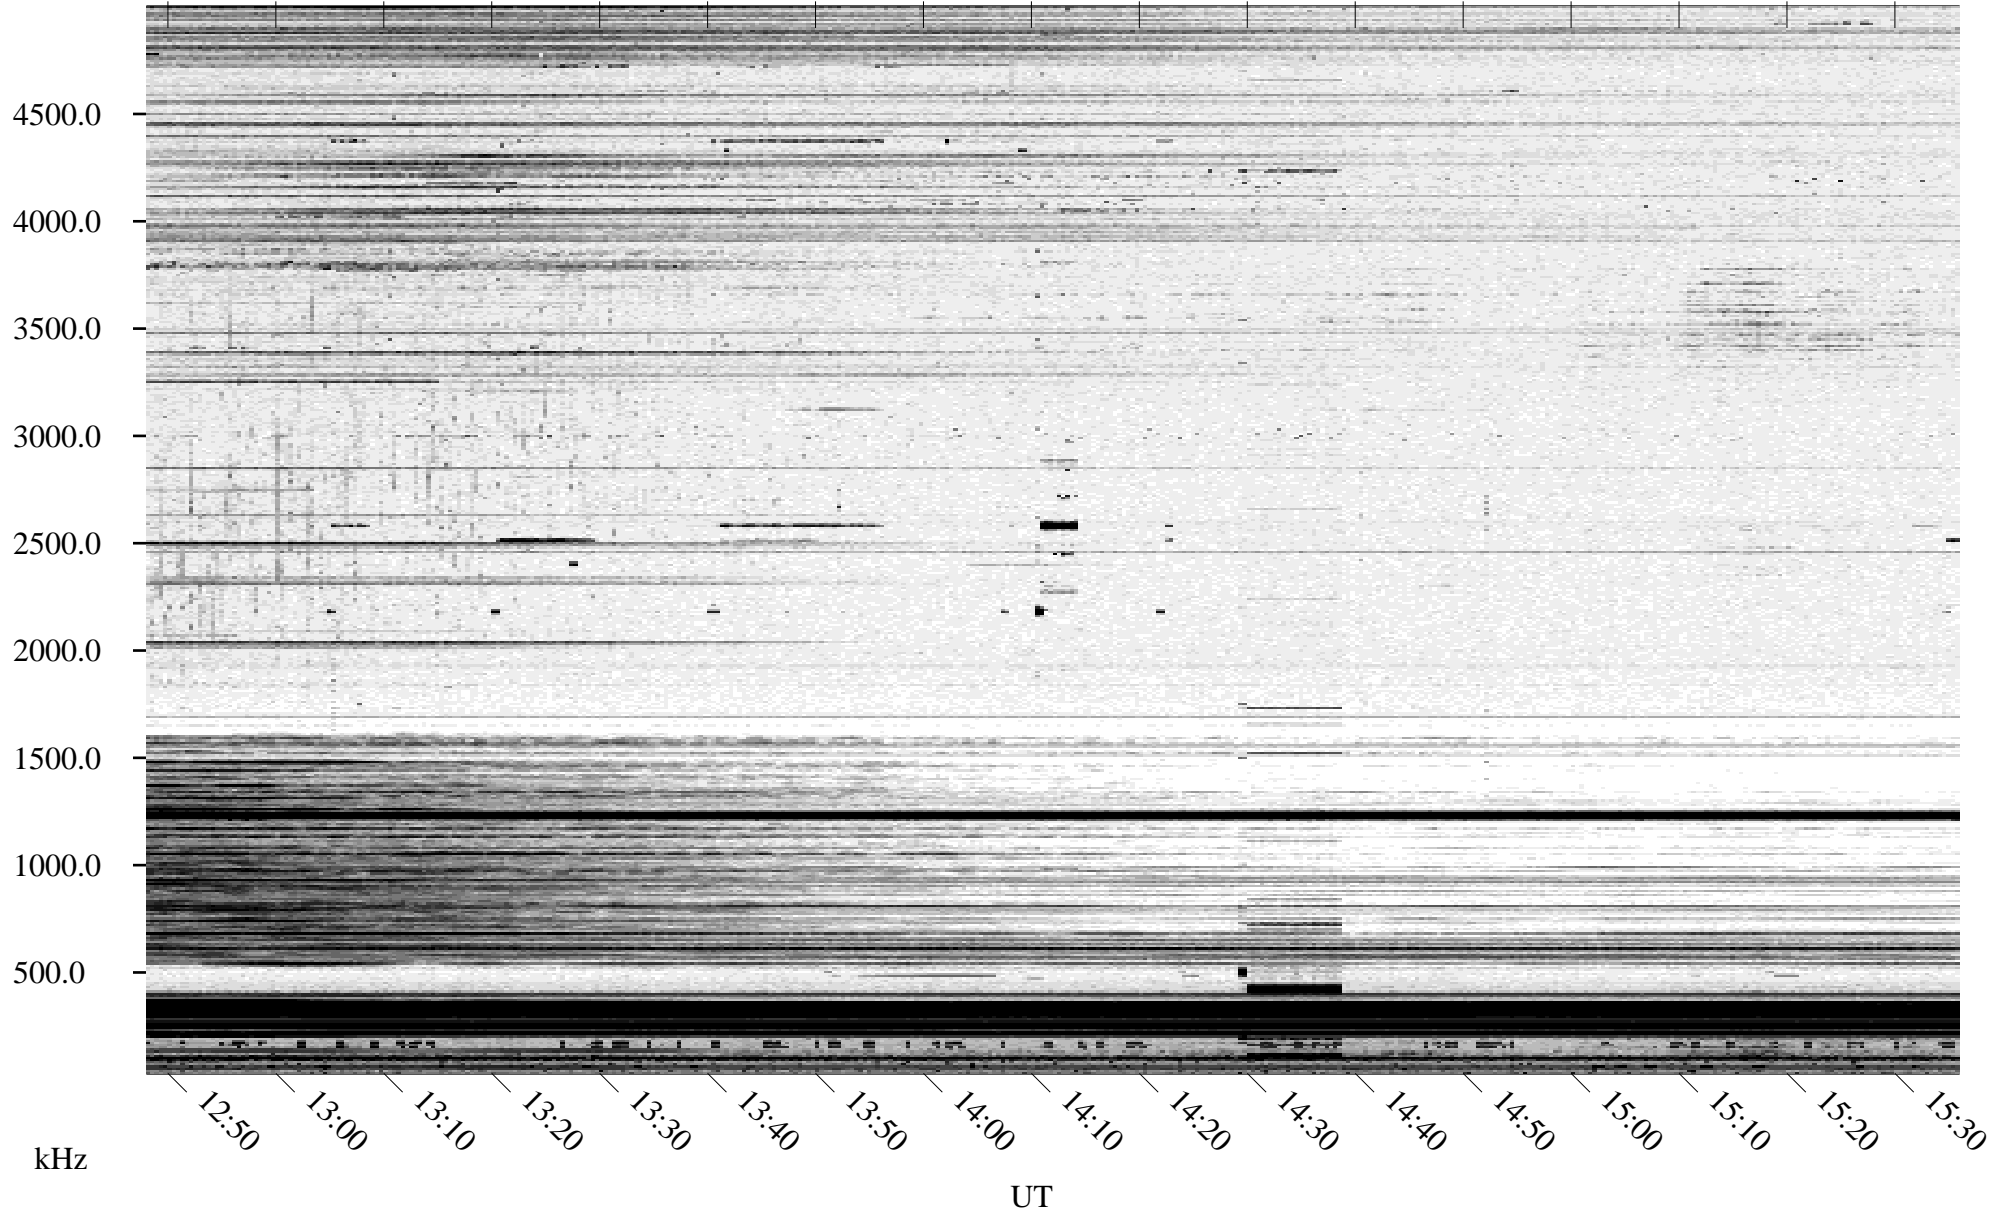

# 10/28/1995 Churchill, Manitoba

Linear Scale    Black = 161    White = 15

ch95300l.r00m max\_12

Page 5

# 10/28/1995 Churchill, Manitoba

Linear Scale    Black = 161    White = 15

ch95300l.r00m max\_12

Page 6

# 10/28/1995 Churchill, Manitoba

Linear Scale    Black = 161    White = 15

ch95300l.r00m max\_12

Page 7

# 10/28/1995 Churchill, Manitoba

Linear Scale    Black = 161    White = 15

ch95300l.r00m max\_12

Page 8