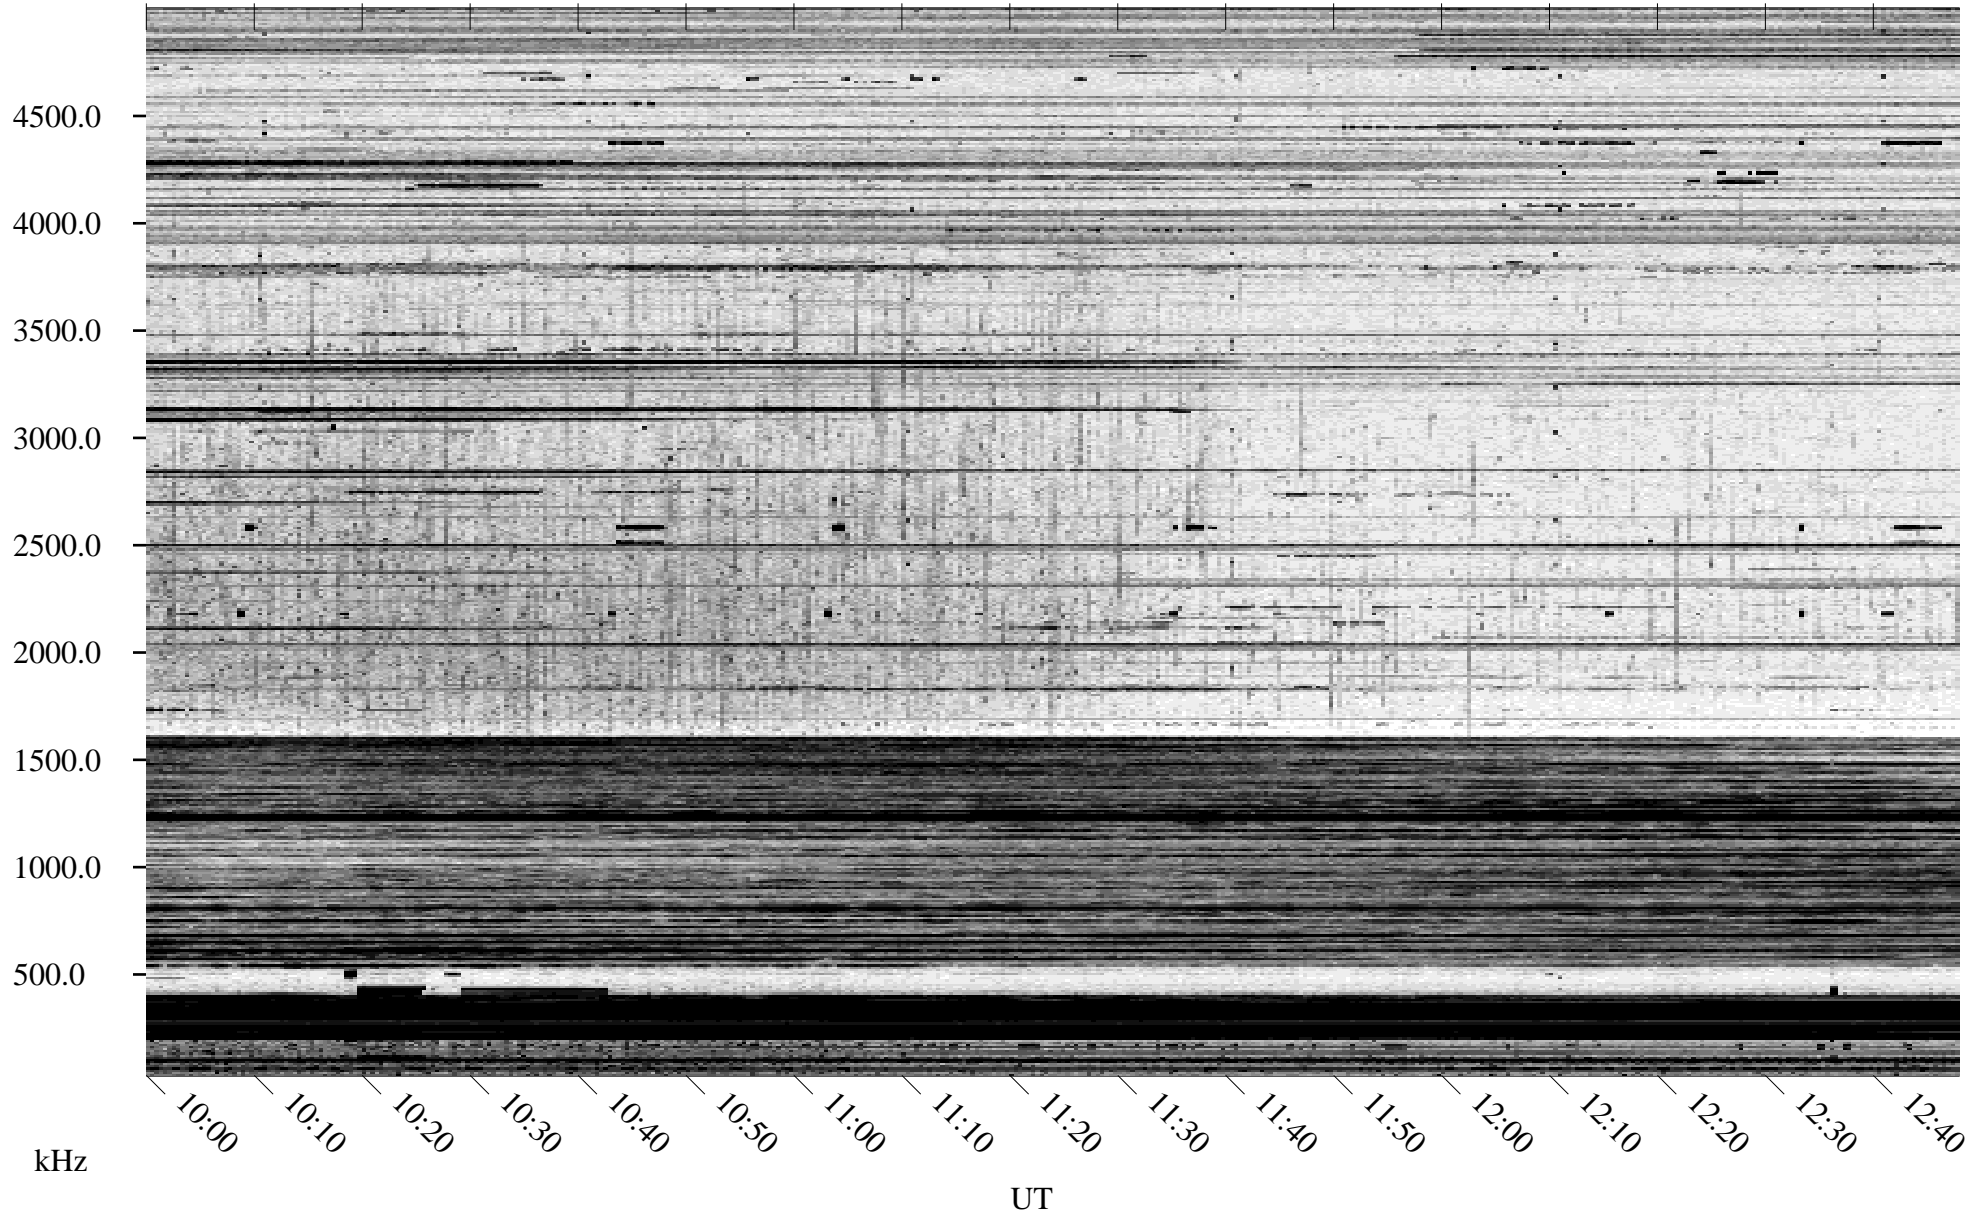

# 10/28/1995 Churchill, Manitoba

Linear Scale    Black = 161    White = 15

ch95300l.r00m max\_12

Page 4

# 10/28/1995 Churchill, Manitoba

Linear Scale    Black = 161    White = 15

ch95300l.r00m max\_12

Page 5

# 10/28/1995 Churchill, Manitoba

Linear Scale    Black = 161    White = 15

ch95300l.r00m max\_12

Page 6

# 10/28/1995 Churchill, Manitoba

Linear Scale    Black = 161    White = 15

ch95300l.r00m max\_12

Page 7