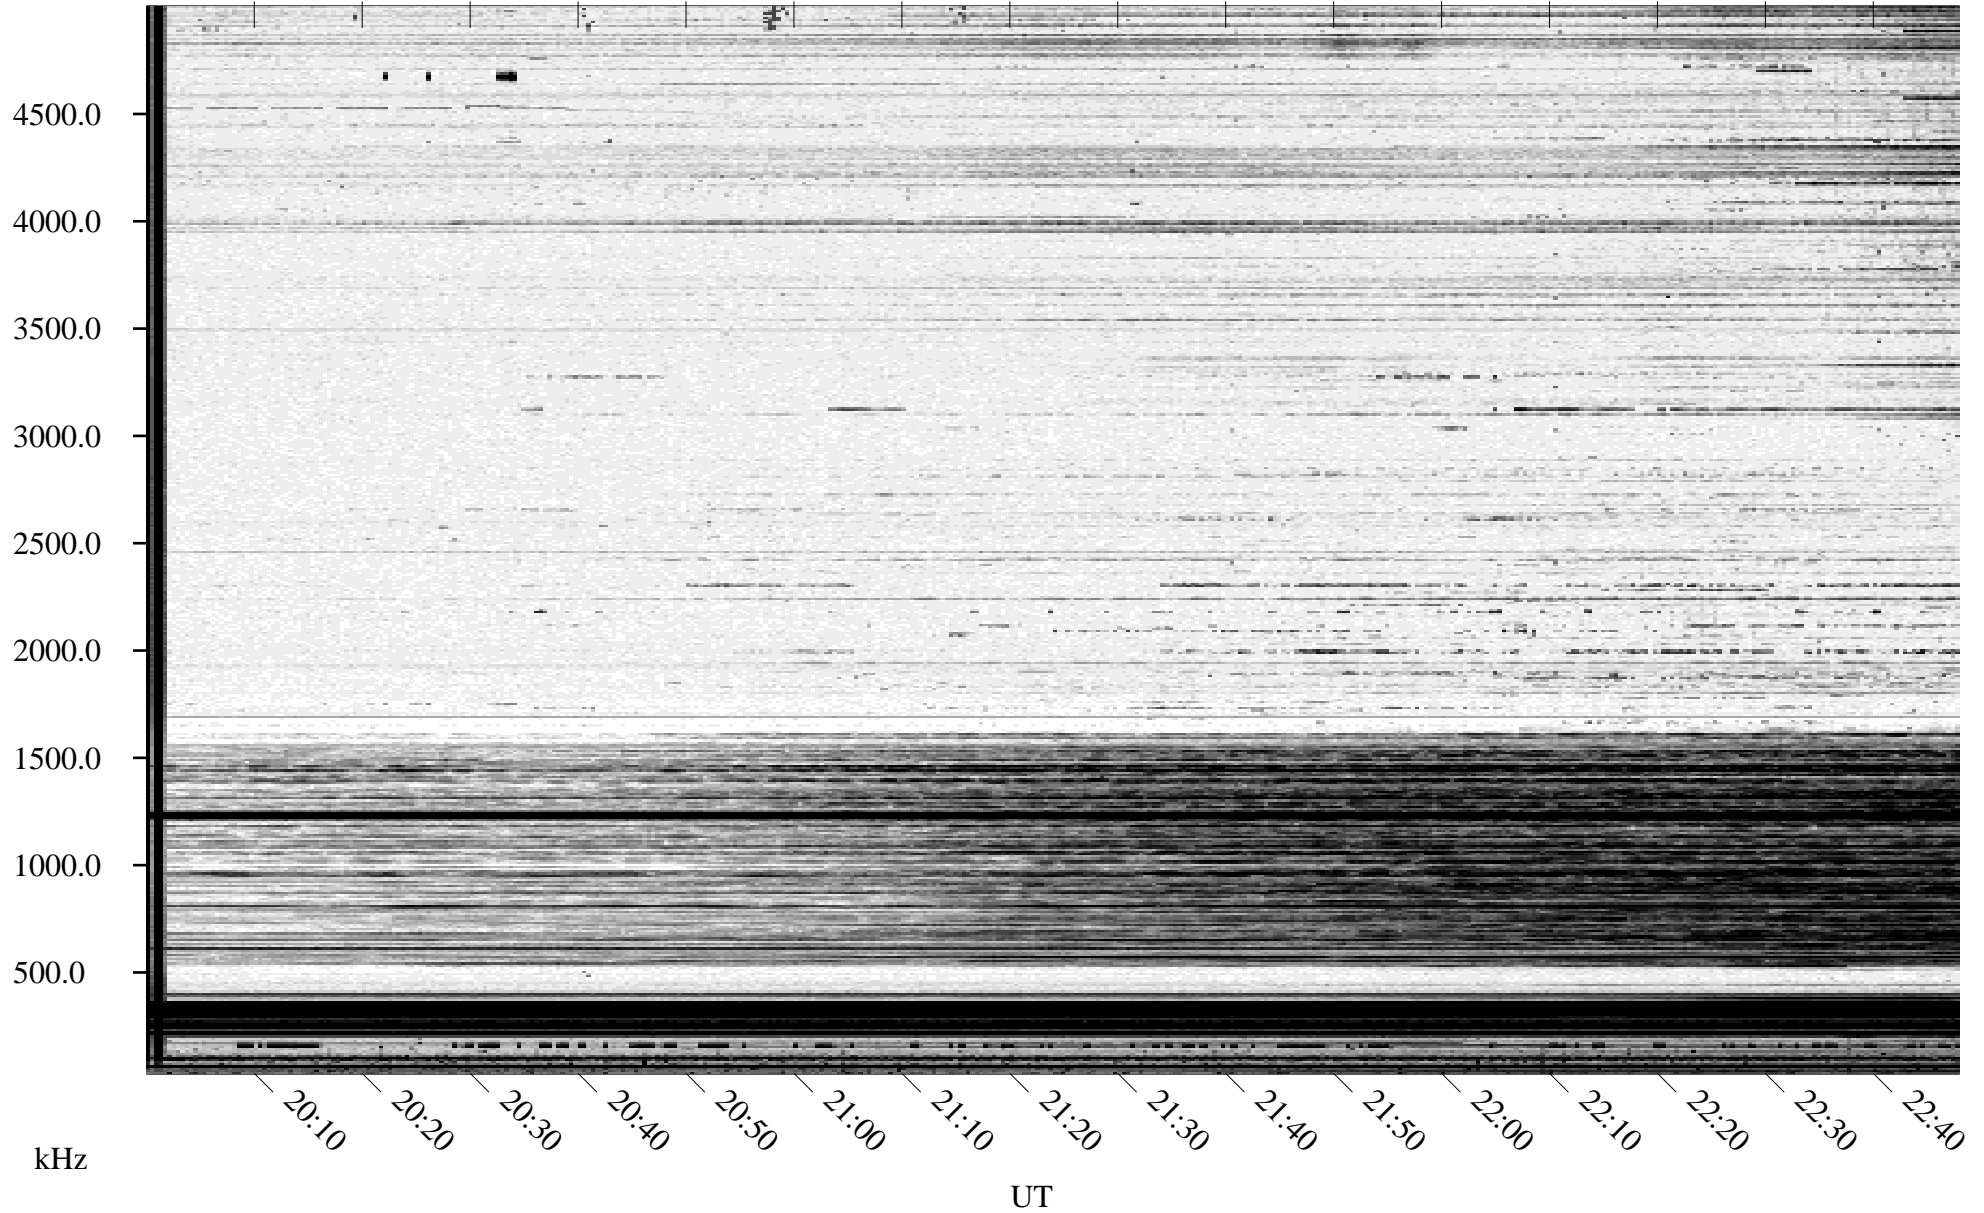

# 10/27/1995 Churchill, Manitoba

Linear Scale    Black = 161    White = 15

ch95300l.r00m max\_12

Page 1

# 10/27/1995 Churchill, Manitoba

Linear Scale    Black = 161    White = 15

ch95300l.r00m max\_12

Page 2

# 10/28/1995 Churchill, Manitoba

Linear Scale    Black = 161    White = 15

ch95300l.r00m max\_12

Page 3

# 10/28/1995 Churchill, Manitoba

Linear Scale    Black = 161    White = 15

ch95300l.r00m max\_12

Page 4