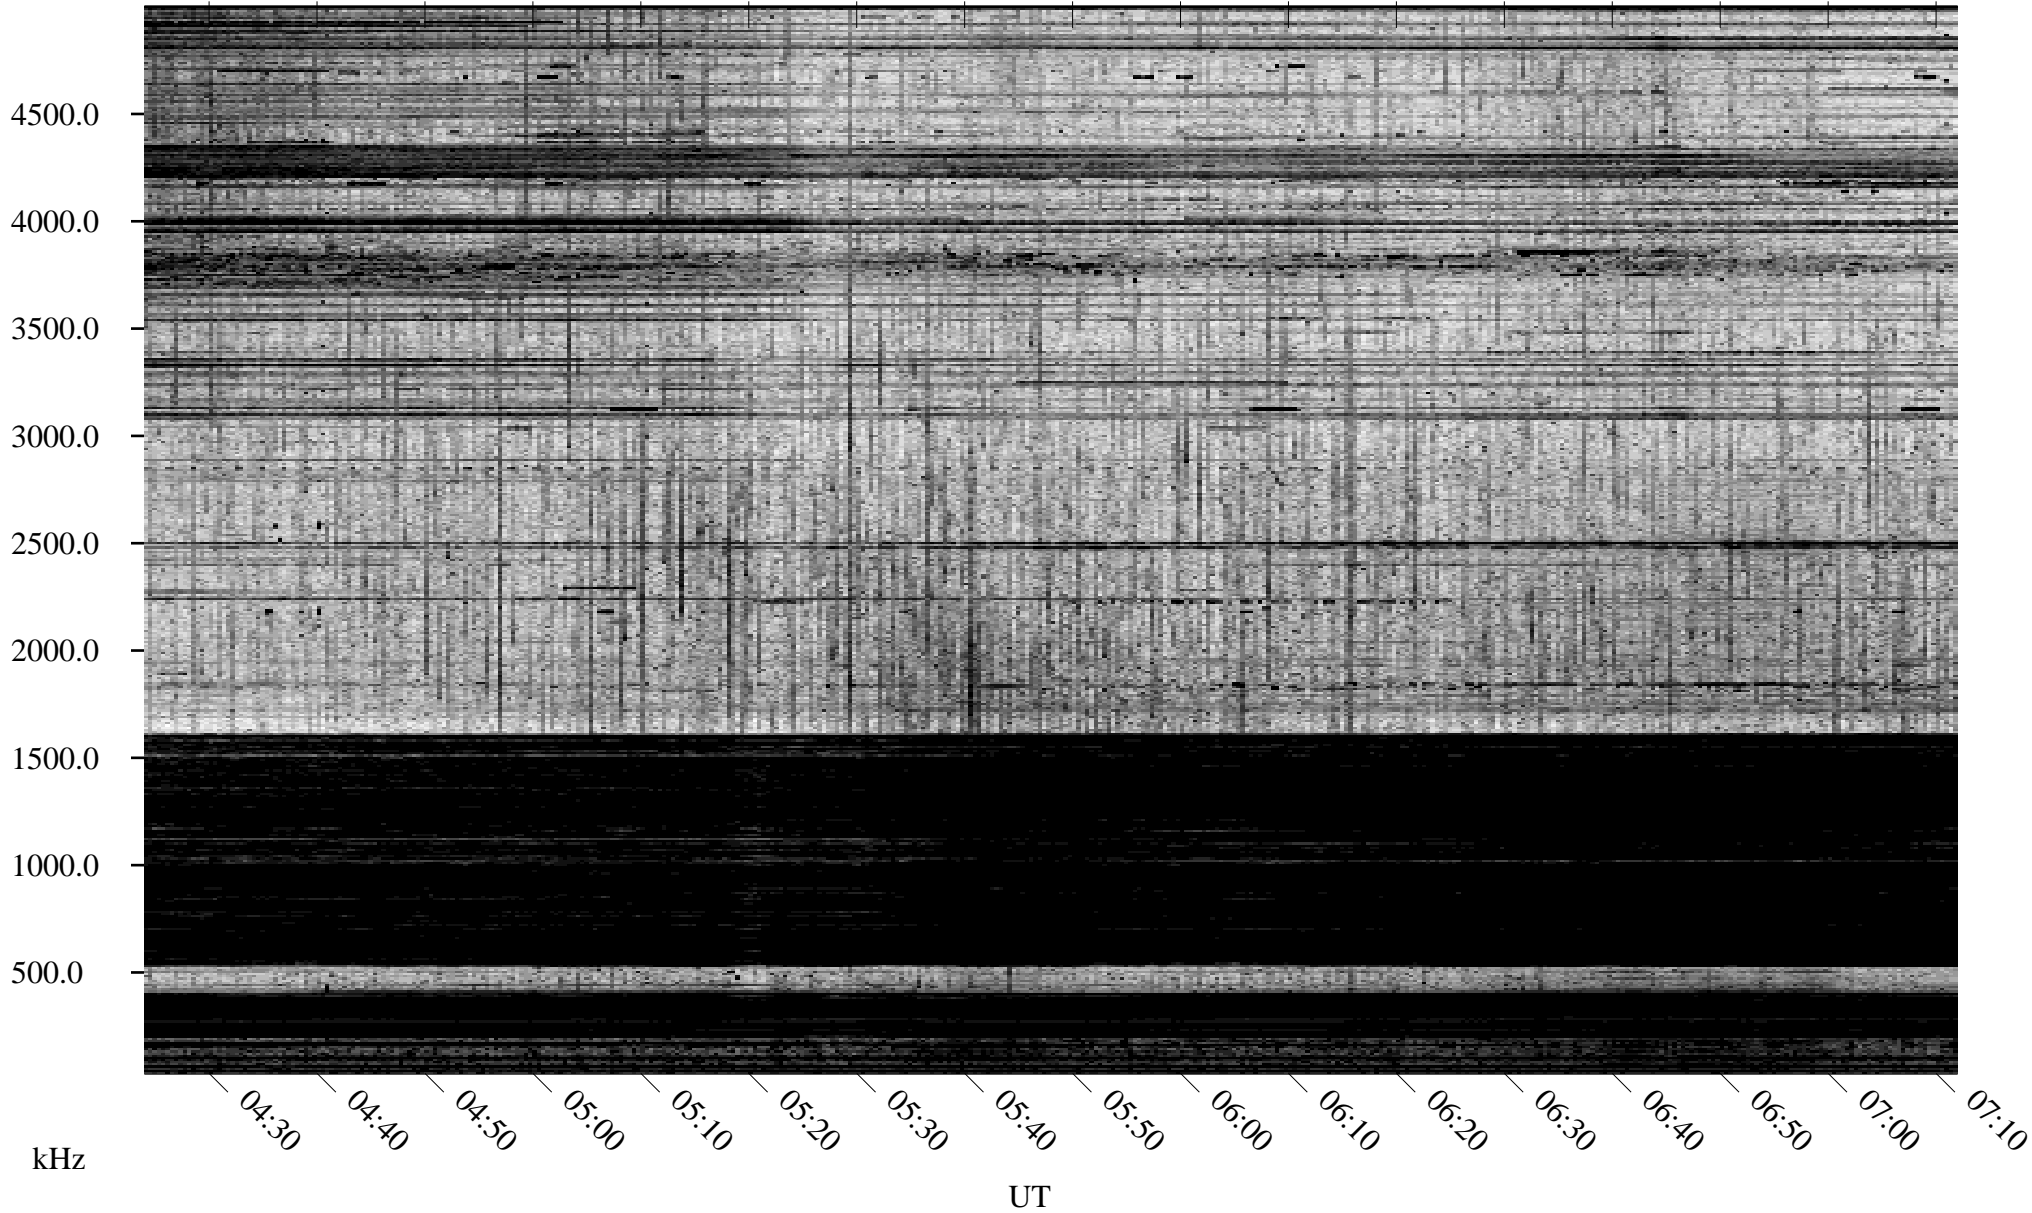

# 10/28/1995 Churchill, Manitoba

Linear Scale    Black = 161    White = 15

ch953011.r00m max\_12

Page 1

# 10/28/1995 Churchill, Manitoba

Linear Scale    Black = 161    White = 15

ch953011.r00m max\_12

Page 2

# 10/29/1995 Churchill, Manitoba

Linear Scale    Black = 161    White = 15

ch953011.r00m max\_12

Page 3

# 10/29/1995 Churchill, Manitoba

Linear Scale    Black = 161    White = 15

ch953011.r00m max\_12

Page 4