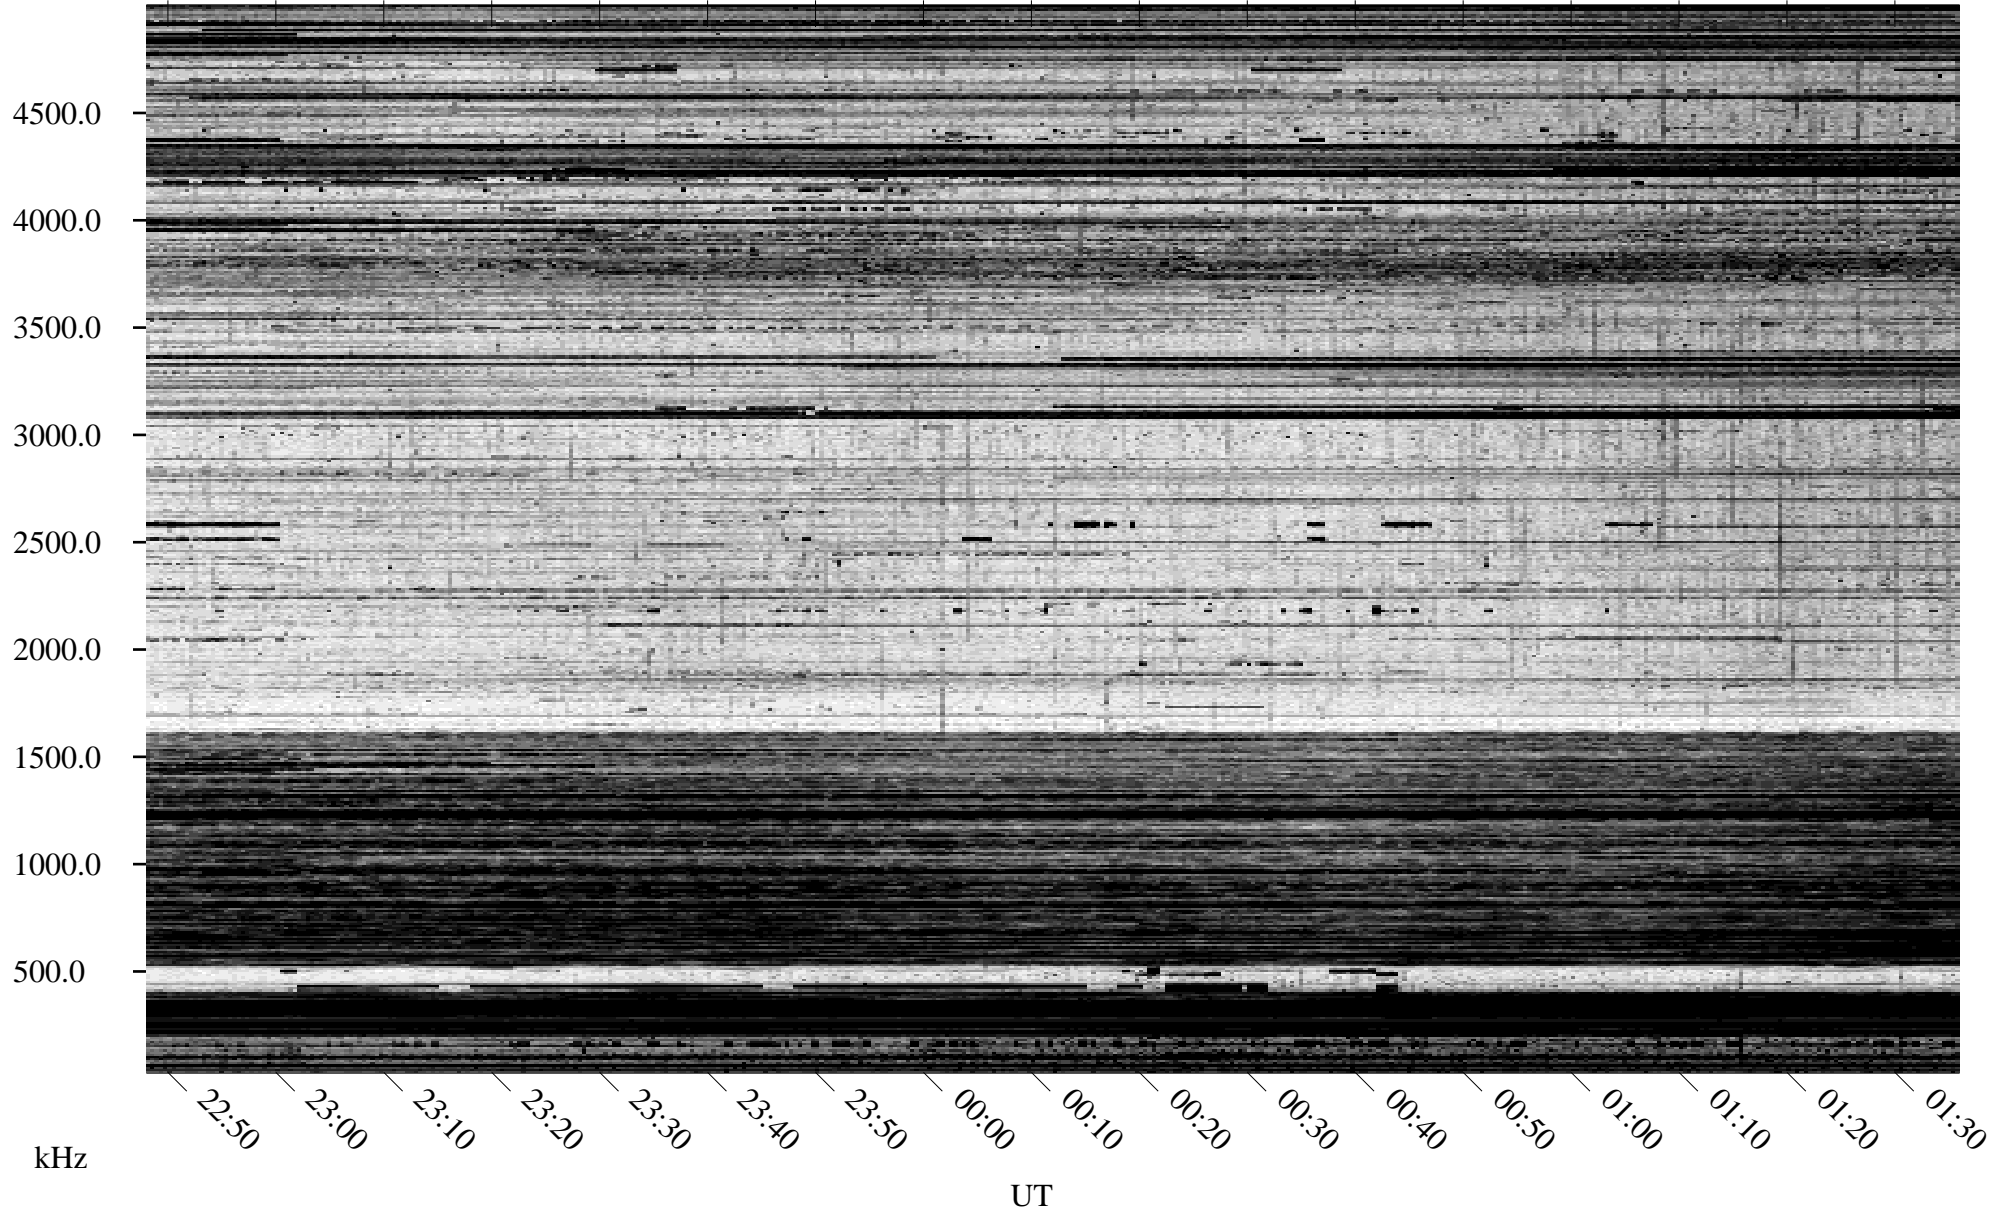

# 10/28/1995 Churchill, Manitoba

Linear Scale    Black = 161    White = 15

ch953011.r00m max\_12

Page 1

# 10/28/1995 Churchill, Manitoba

Linear Scale    Black = 161    White = 15

ch953011.r00m max\_12

Page 2

# 10/29/1995 Churchill, Manitoba

Linear Scale    Black = 161    White = 15

ch953011.r00m max\_12

Page 3

# 10/29/1995 Churchill, Manitoba

Linear Scale    Black = 161    White = 15

ch953011.r00m max\_12

Page 4