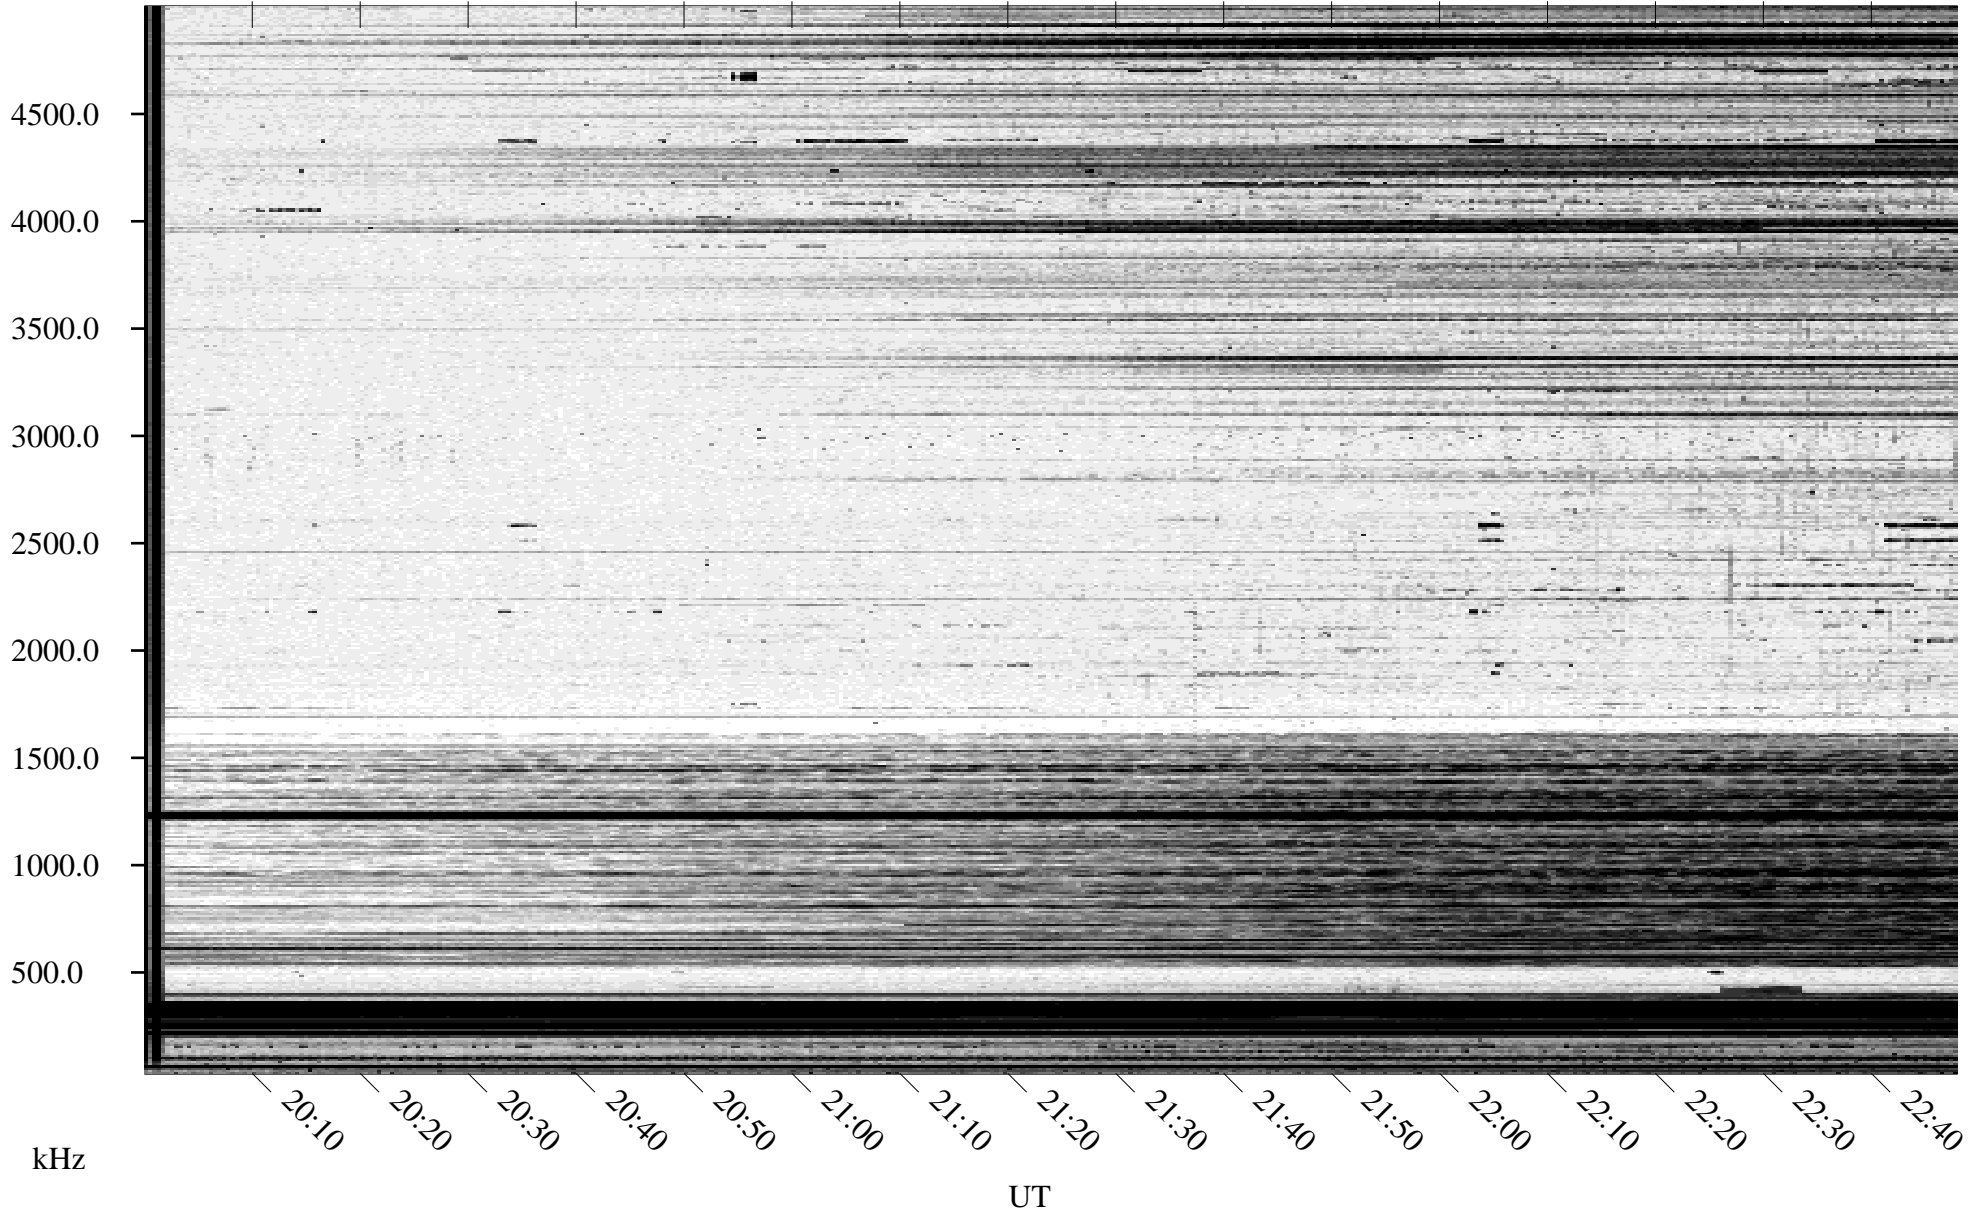

# 10/28/1995 Churchill, Manitoba

Linear Scale    Black = 161    White = 15

ch953011.r00m max\_12

Page 1

# 10/28/1995 Churchill, Manitoba

Linear Scale    Black = 161    White = 15

ch953011.r00m max\_12

Page 2

# 10/29/1995 Churchill, Manitoba

Linear Scale    Black = 161    White = 15

ch953011.r00m max\_12

Page 3

# 10/29/1995 Churchill, Manitoba

Linear Scale    Black = 161    White = 15

ch953011.r00m max\_12

Page 4