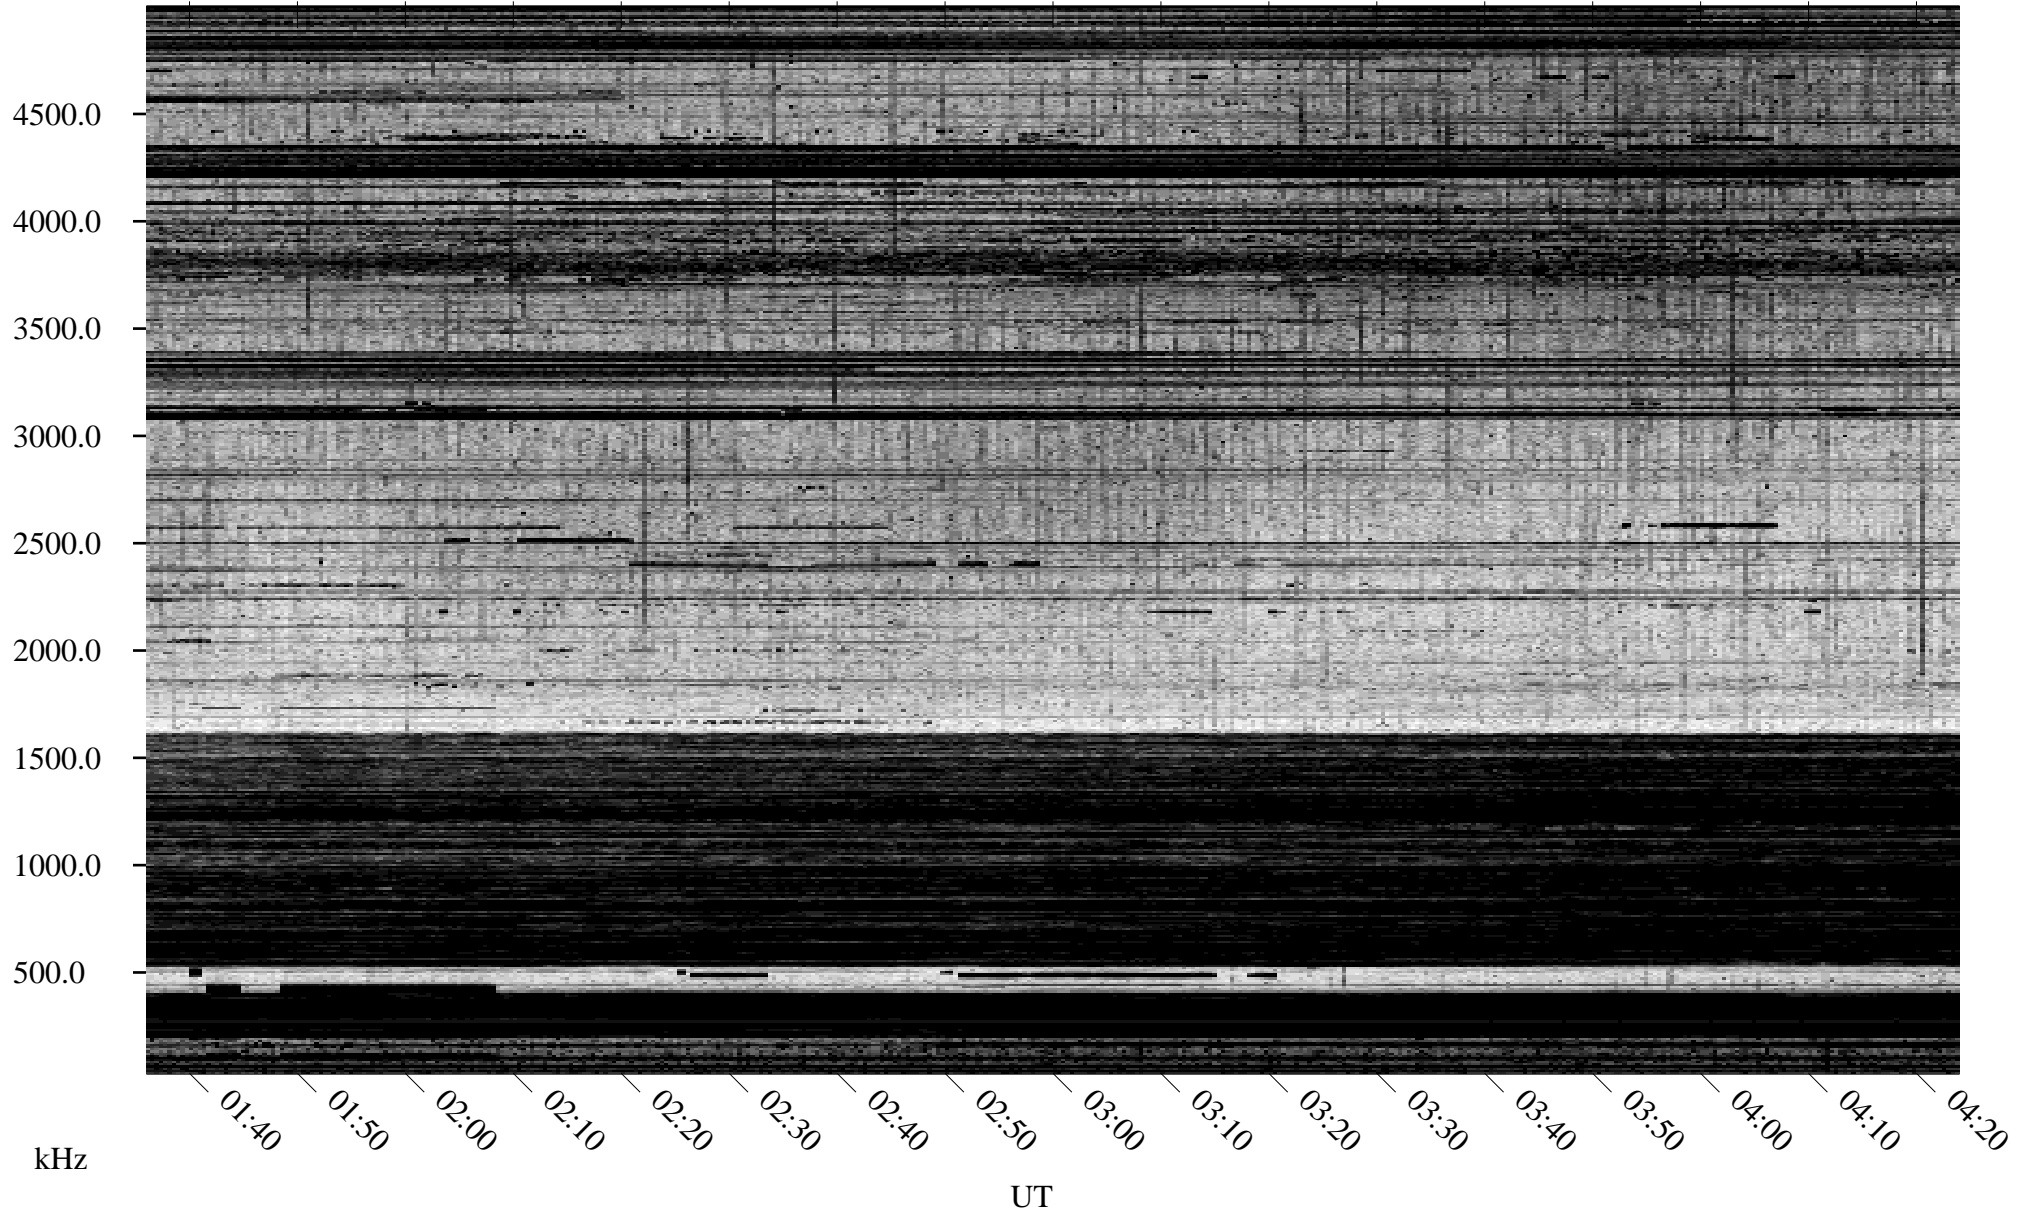

# 10/28/1995 Churchill, Manitoba

Linear Scale    Black = 161    White = 15

ch953011.r00m max\_12

Page 1

# 10/28/1995 Churchill, Manitoba

Linear Scale    Black = 161    White = 15

ch953011.r00m max\_12

Page 2

# 10/29/1995 Churchill, Manitoba

Linear Scale    Black = 161    White = 15

ch953011.r00m max\_12

Page 3

# 10/29/1995 Churchill, Manitoba

Linear Scale    Black = 161    White = 15

ch953011.r00m max\_12

Page 4