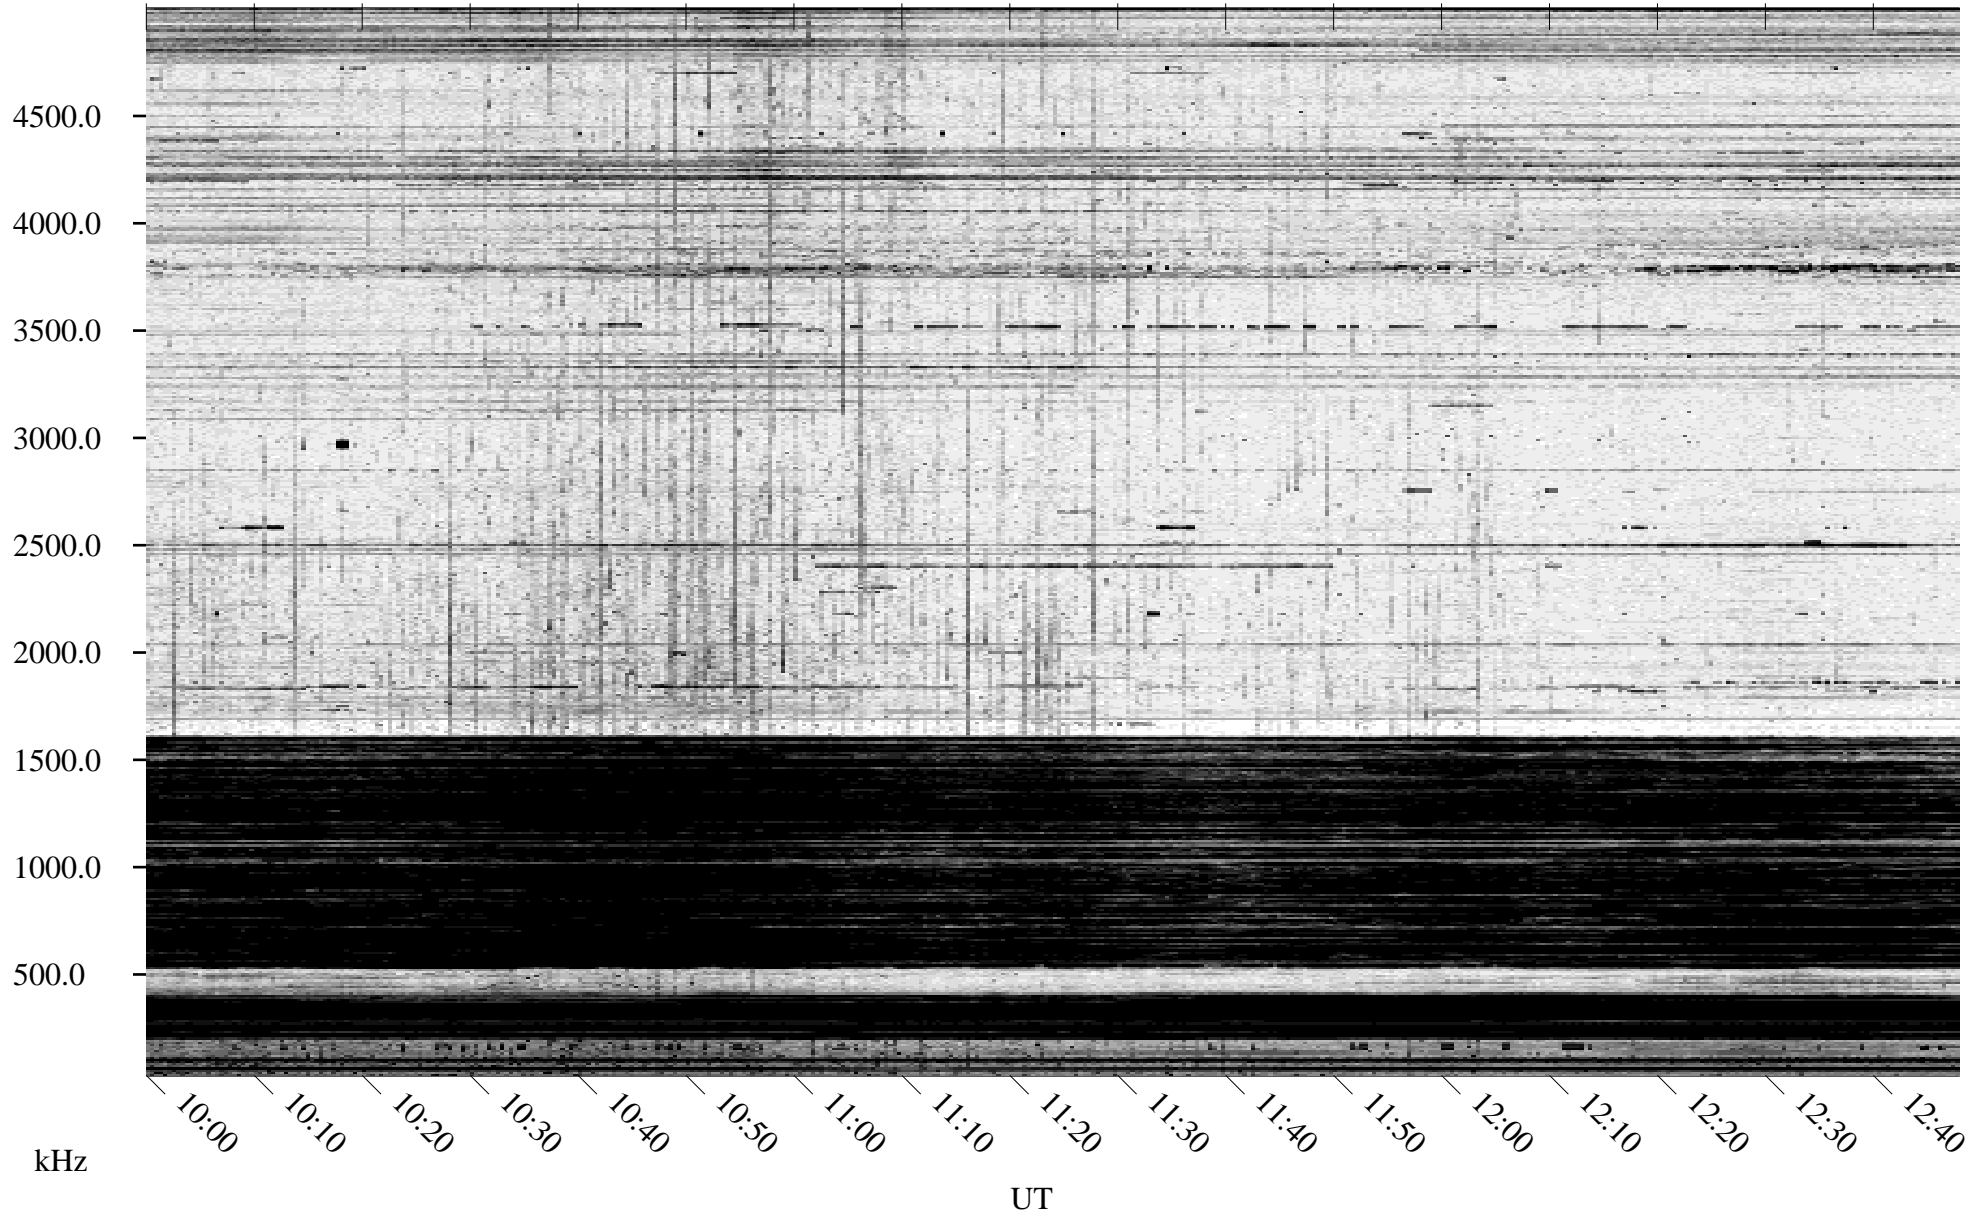

# 10/29/1995 Churchill, Manitoba

Linear Scale    Black = 161    White = 15

ch953011.r00m max\_12

Page 4

# 10/29/1995 Churchill, Manitoba

Linear Scale    Black = 161    White = 15

ch953011.r00m max\_12

Page 5

# 10/29/1995 Churchill, Manitoba

Linear Scale    Black = 161    White = 15

ch953011.r00m max\_12

Page 6

# 10/29/1995 Churchill, Manitoba

Linear Scale    Black = 161    White = 15

ch953011.r00m max\_12

Page 7