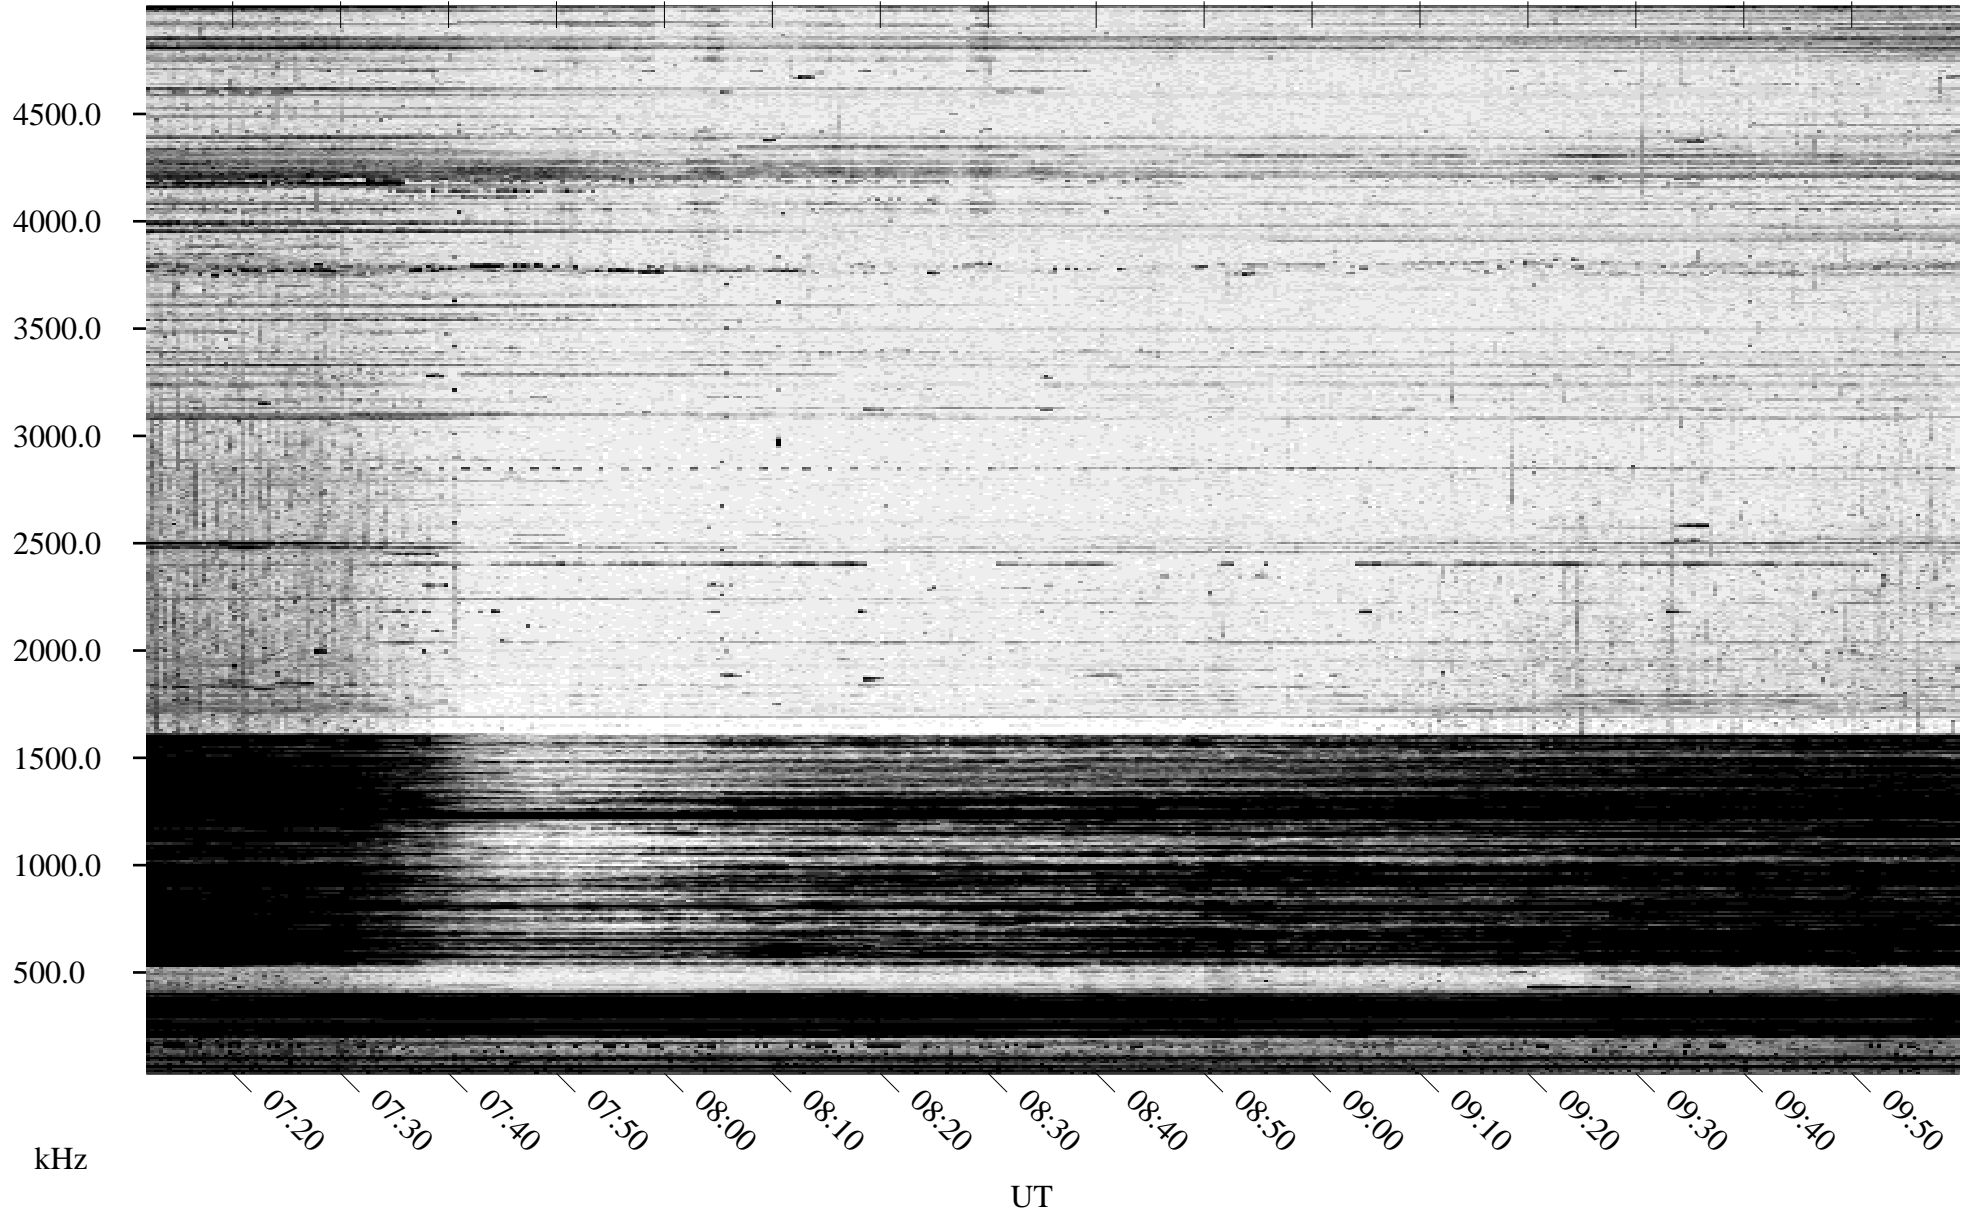

# 10/29/1995 Churchill, Manitoba

Linear Scale    Black = 161    White = 15

ch953011.r00m max\_12

Page 3

# 10/29/1995 Churchill, Manitoba

Linear Scale    Black = 161    White = 15

ch953011.r00m max\_12

Page 4

# 10/29/1995 Churchill, Manitoba

Linear Scale    Black = 161    White = 15

ch953011.r00m max\_12

Page 5

# 10/29/1995 Churchill, Manitoba

Linear Scale    Black = 161    White = 15

ch953011.r00m max\_12

Page 6