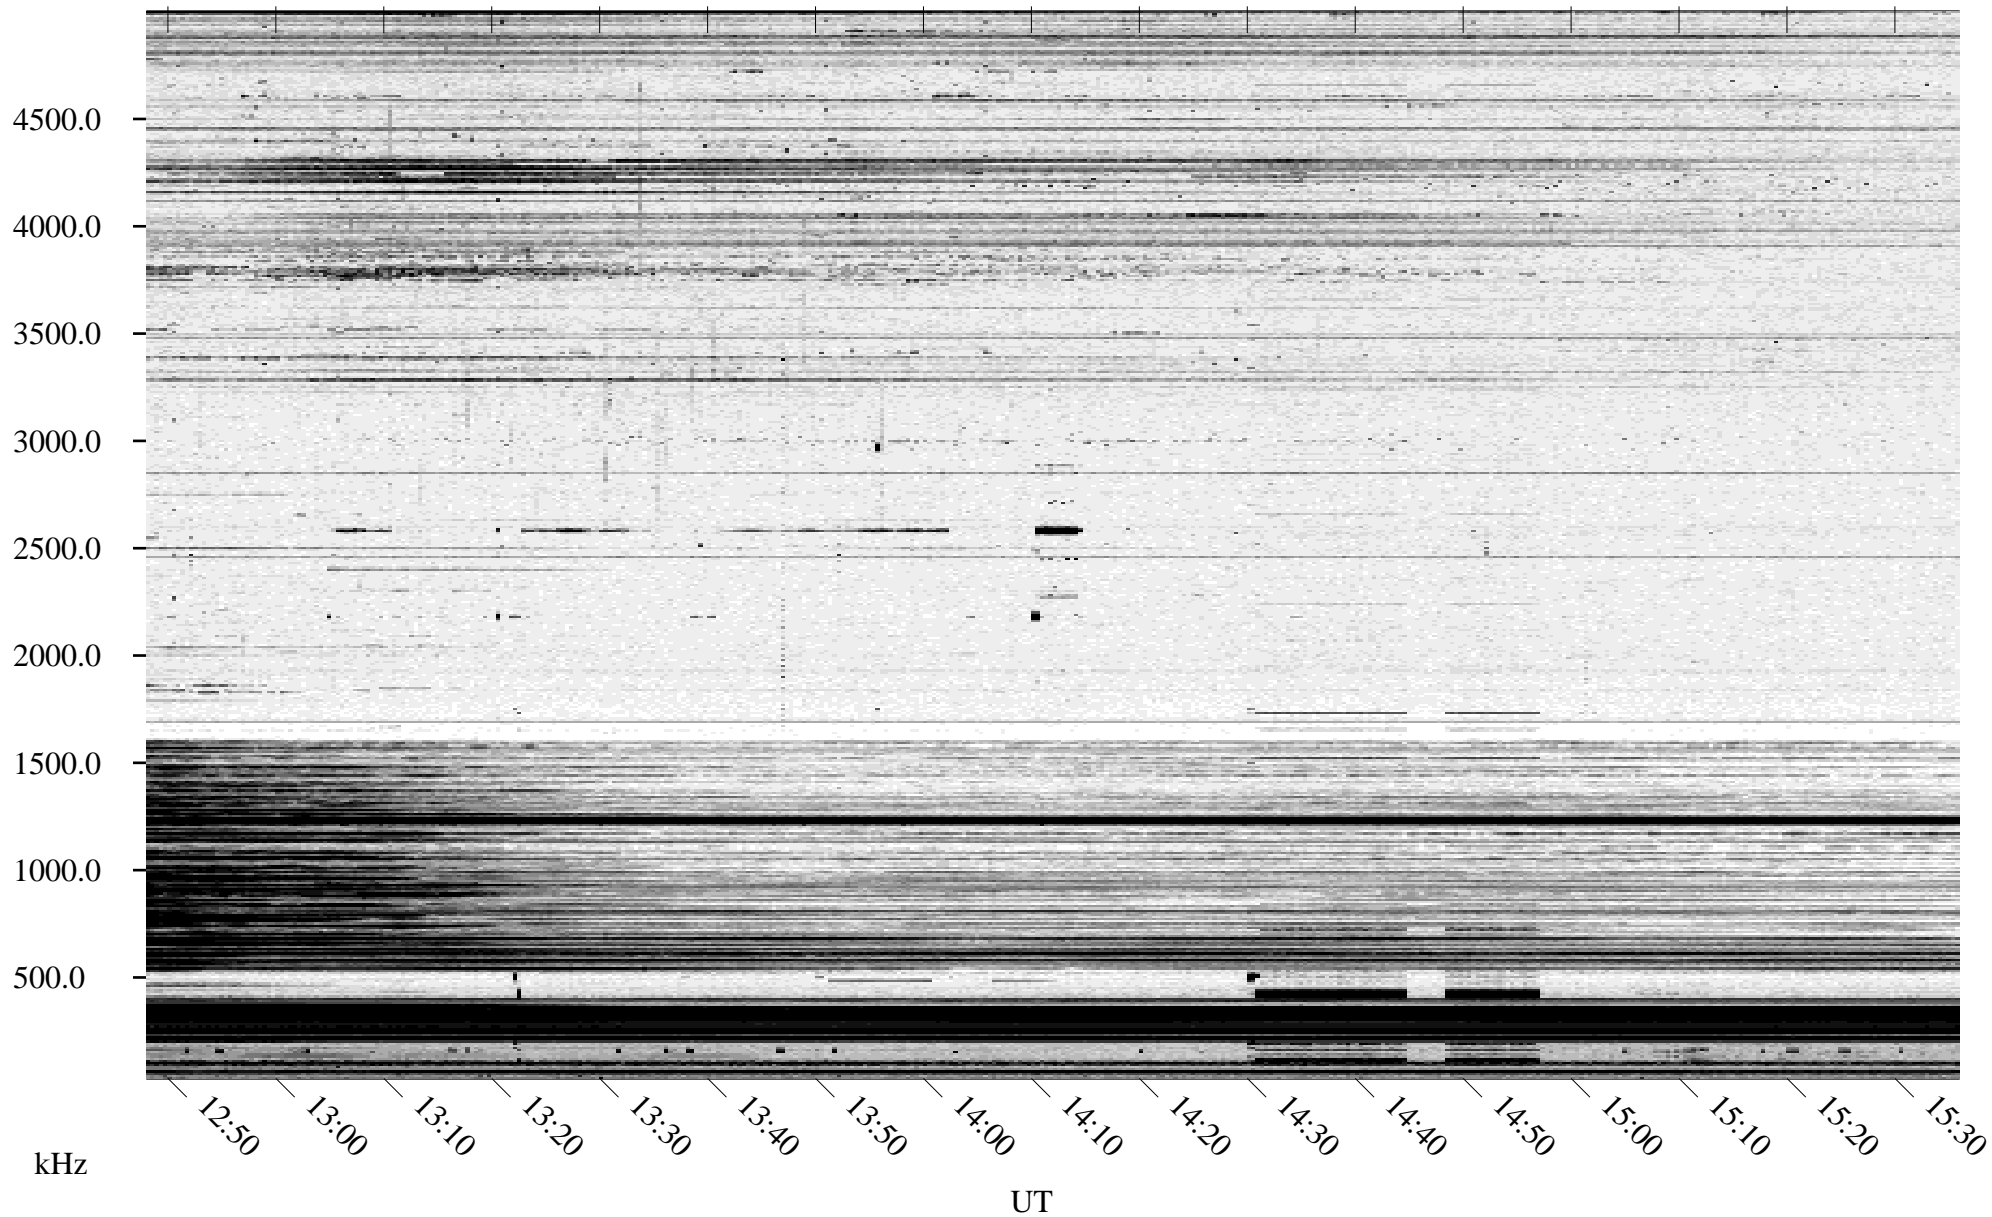

# 10/29/1995 Churchill, Manitoba

Linear Scale    Black = 161    White = 15

ch953011.r00m max\_12

Page 5

# 10/29/1995 Churchill, Manitoba

Linear Scale    Black = 161    White = 15

ch953011.r00m max\_12

Page 6

# 10/29/1995 Churchill, Manitoba

Linear Scale    Black = 161    White = 15

ch953011.r00m max\_12

Page 7

# 10/29/1995 Churchill, Manitoba

Linear Scale    Black = 161    White = 15

ch953011.r00m max\_12

Page 8