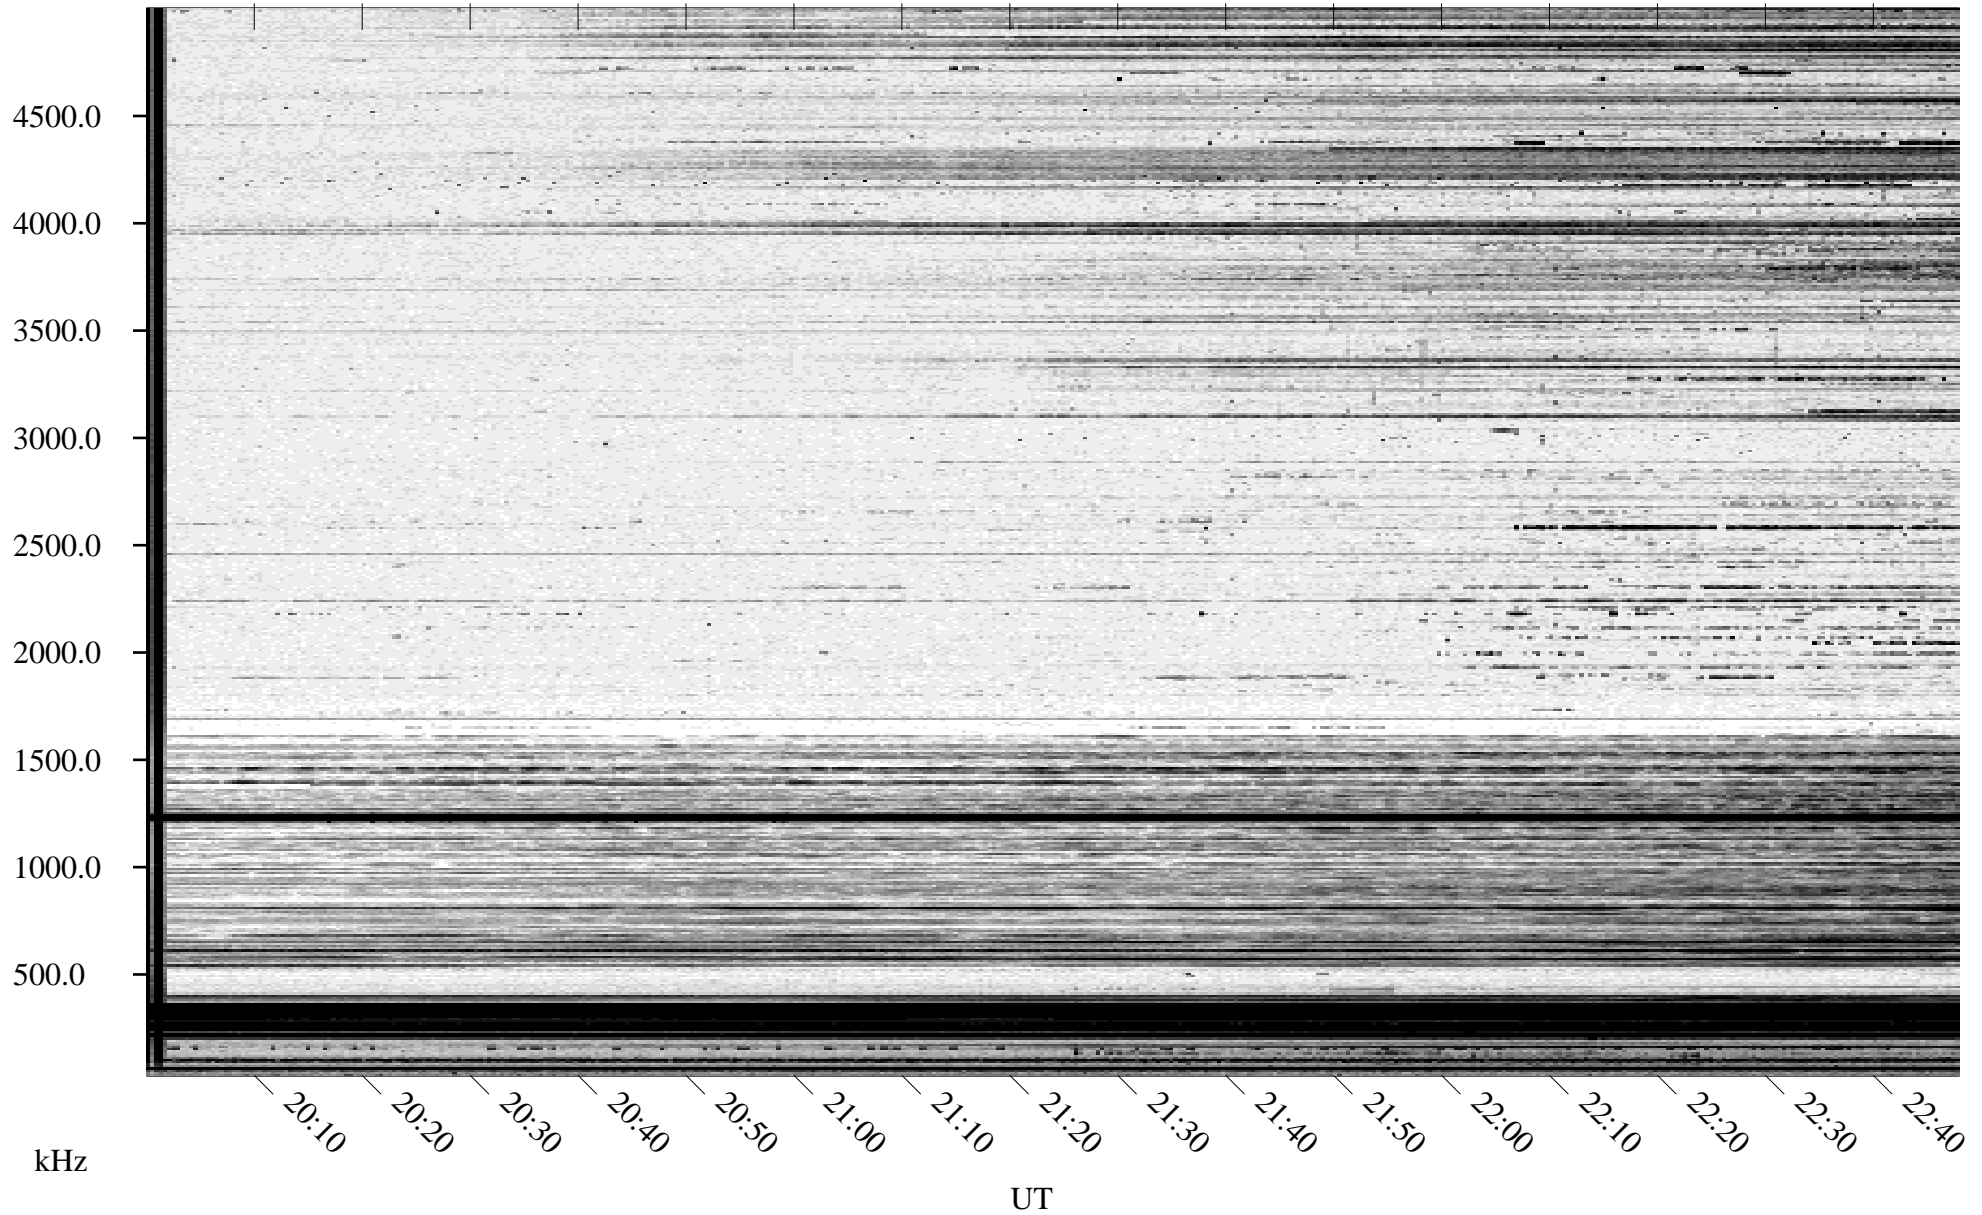

10/29/1995 Churchill, Manitoba

Linear Scale Black = 161 White = 15

ch95302l.r00m max_12

Page 1

10/29/1995 Churchill, Manitoba

Linear Scale Black = 161 White = 15

ch95302l.r00m max_12

Page 2

10/30/1995 Churchill, Manitoba

Linear Scale Black = 161 White = 15

ch95302l.r00m max_12

Page 3