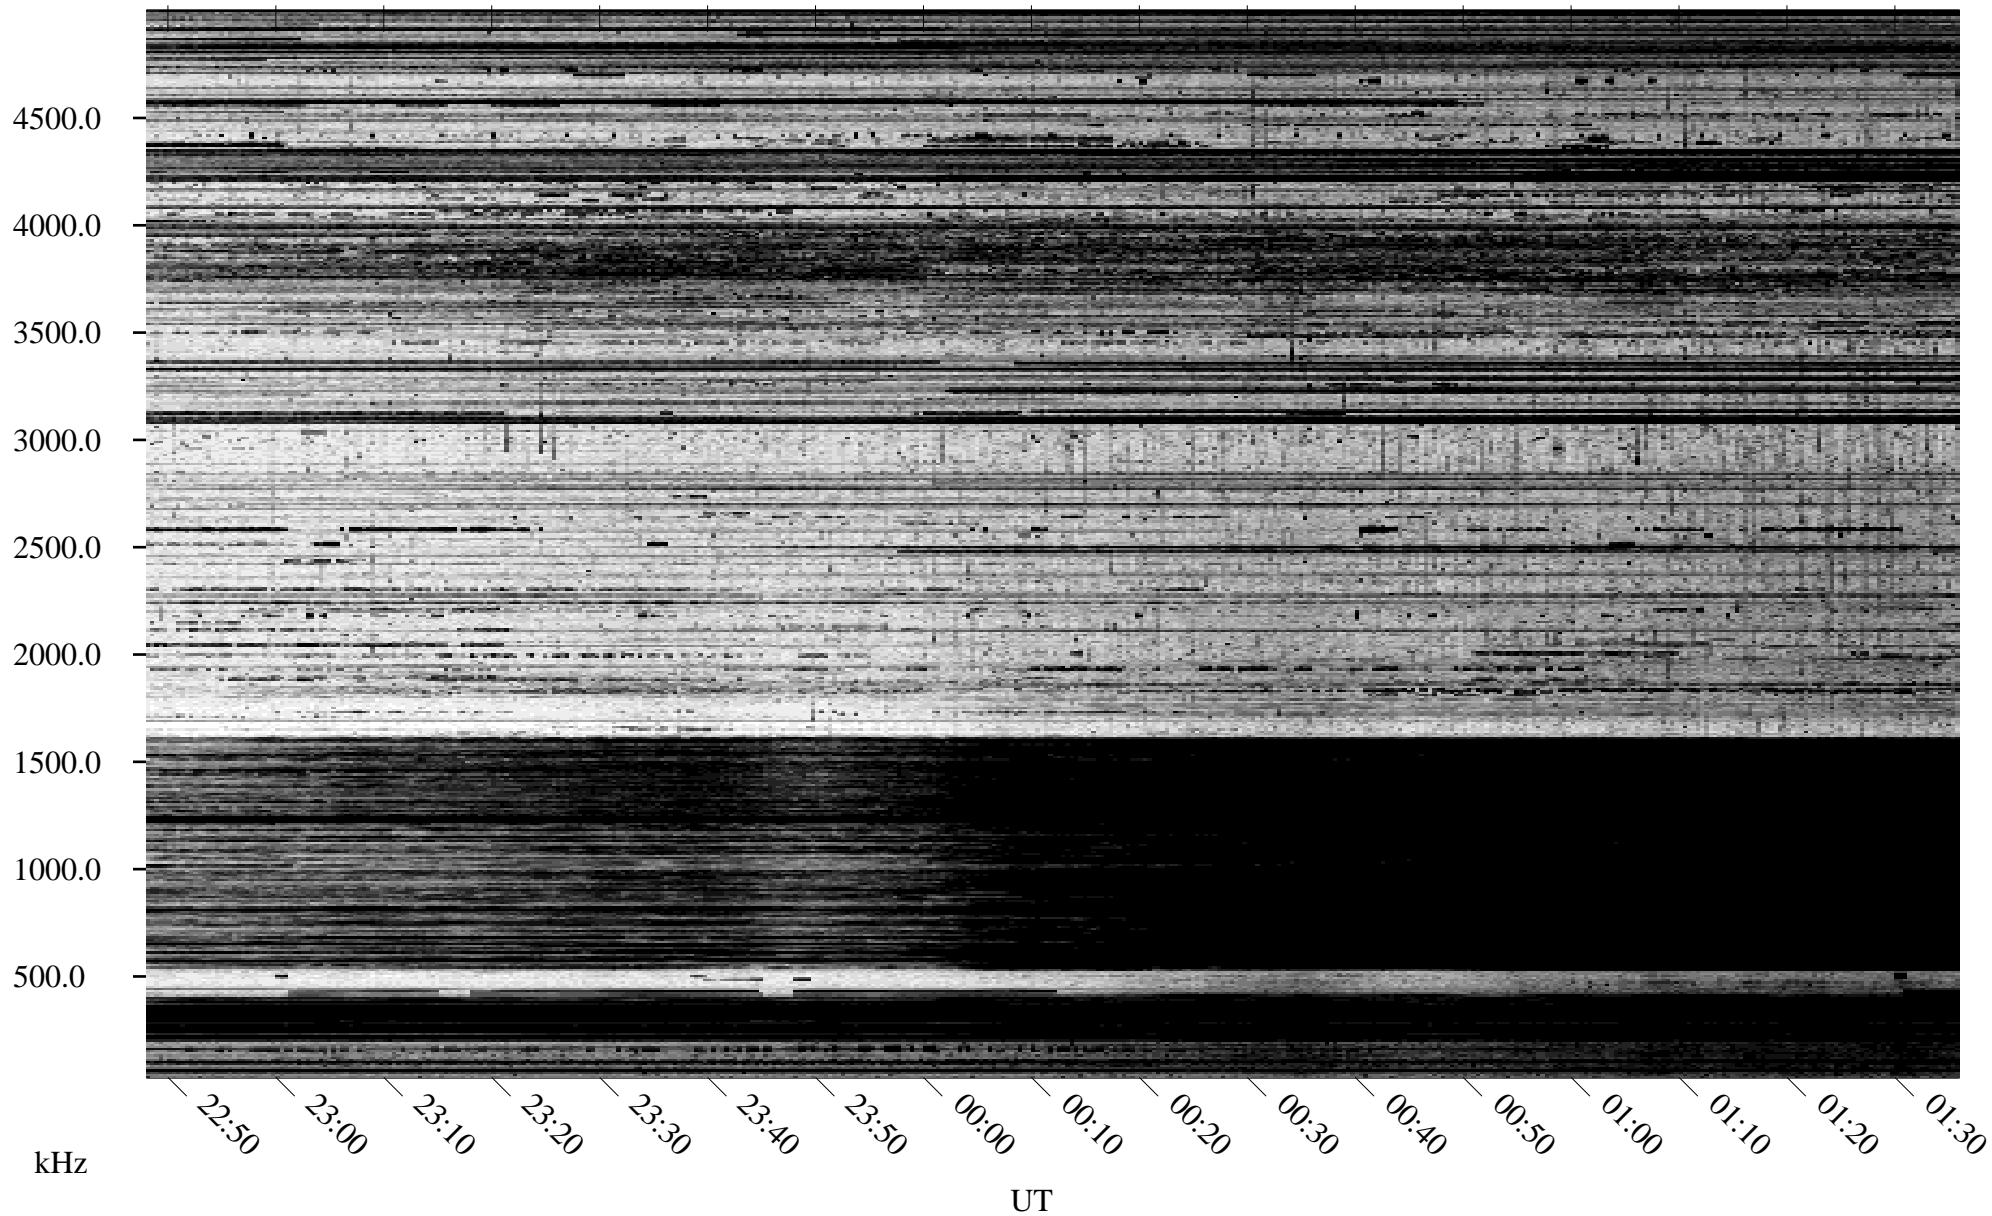

10/29/1995 Churchill, Manitoba

Linear Scale Black = 161 White = 15

ch95302l.r00m max_12

Page 1

10/29/1995 Churchill, Manitoba

Linear Scale Black = 161 White = 15

ch95302l.r00m max_12

Page 2

10/30/1995 Churchill, Manitoba

Linear Scale Black = 161 White = 15

ch95302l.r00m max_12

Page 3