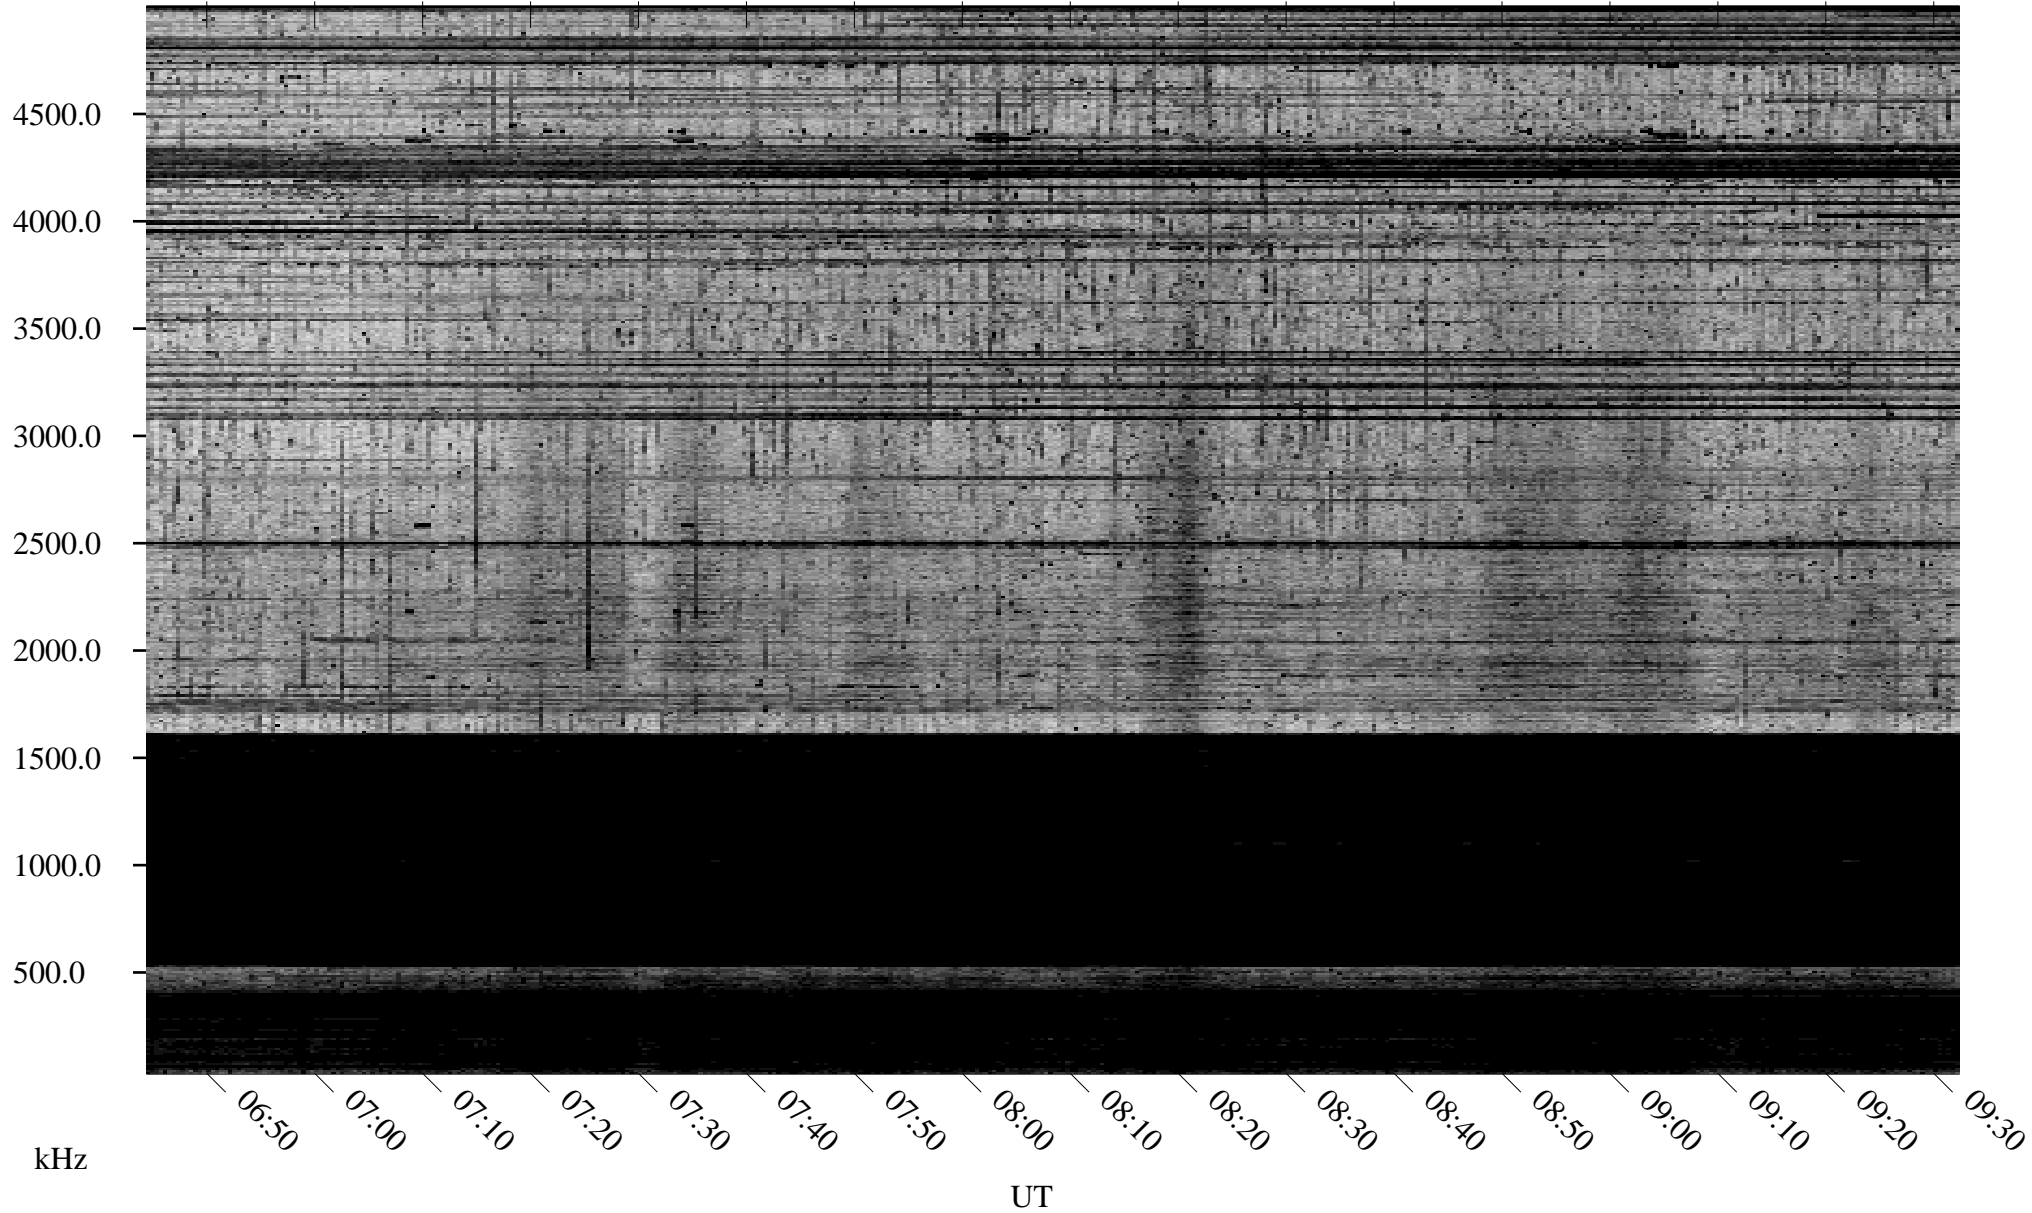

10/30/1995 Churchill, Manitoba

Linear Scale Black = 161 White = 15

ch95303l.r00m max_12

Page 1

10/30/1995 Churchill, Manitoba

Linear Scale Black = 161 White = 15

ch95303l.r00m max_12

Page 2

10/30/1995 Churchill, Manitoba

Linear Scale Black = 161 White = 15

ch95303l.r00m max_12

Page 3

10/30/1995 Churchill, Manitoba

Linear Scale Black = 161 White = 15

ch95303l.r00m max_12

Page 4

10/30/1995 Churchill, Manitoba

Linear Scale Black = 161 White = 15

ch95303l.r00m max_12

Page 5