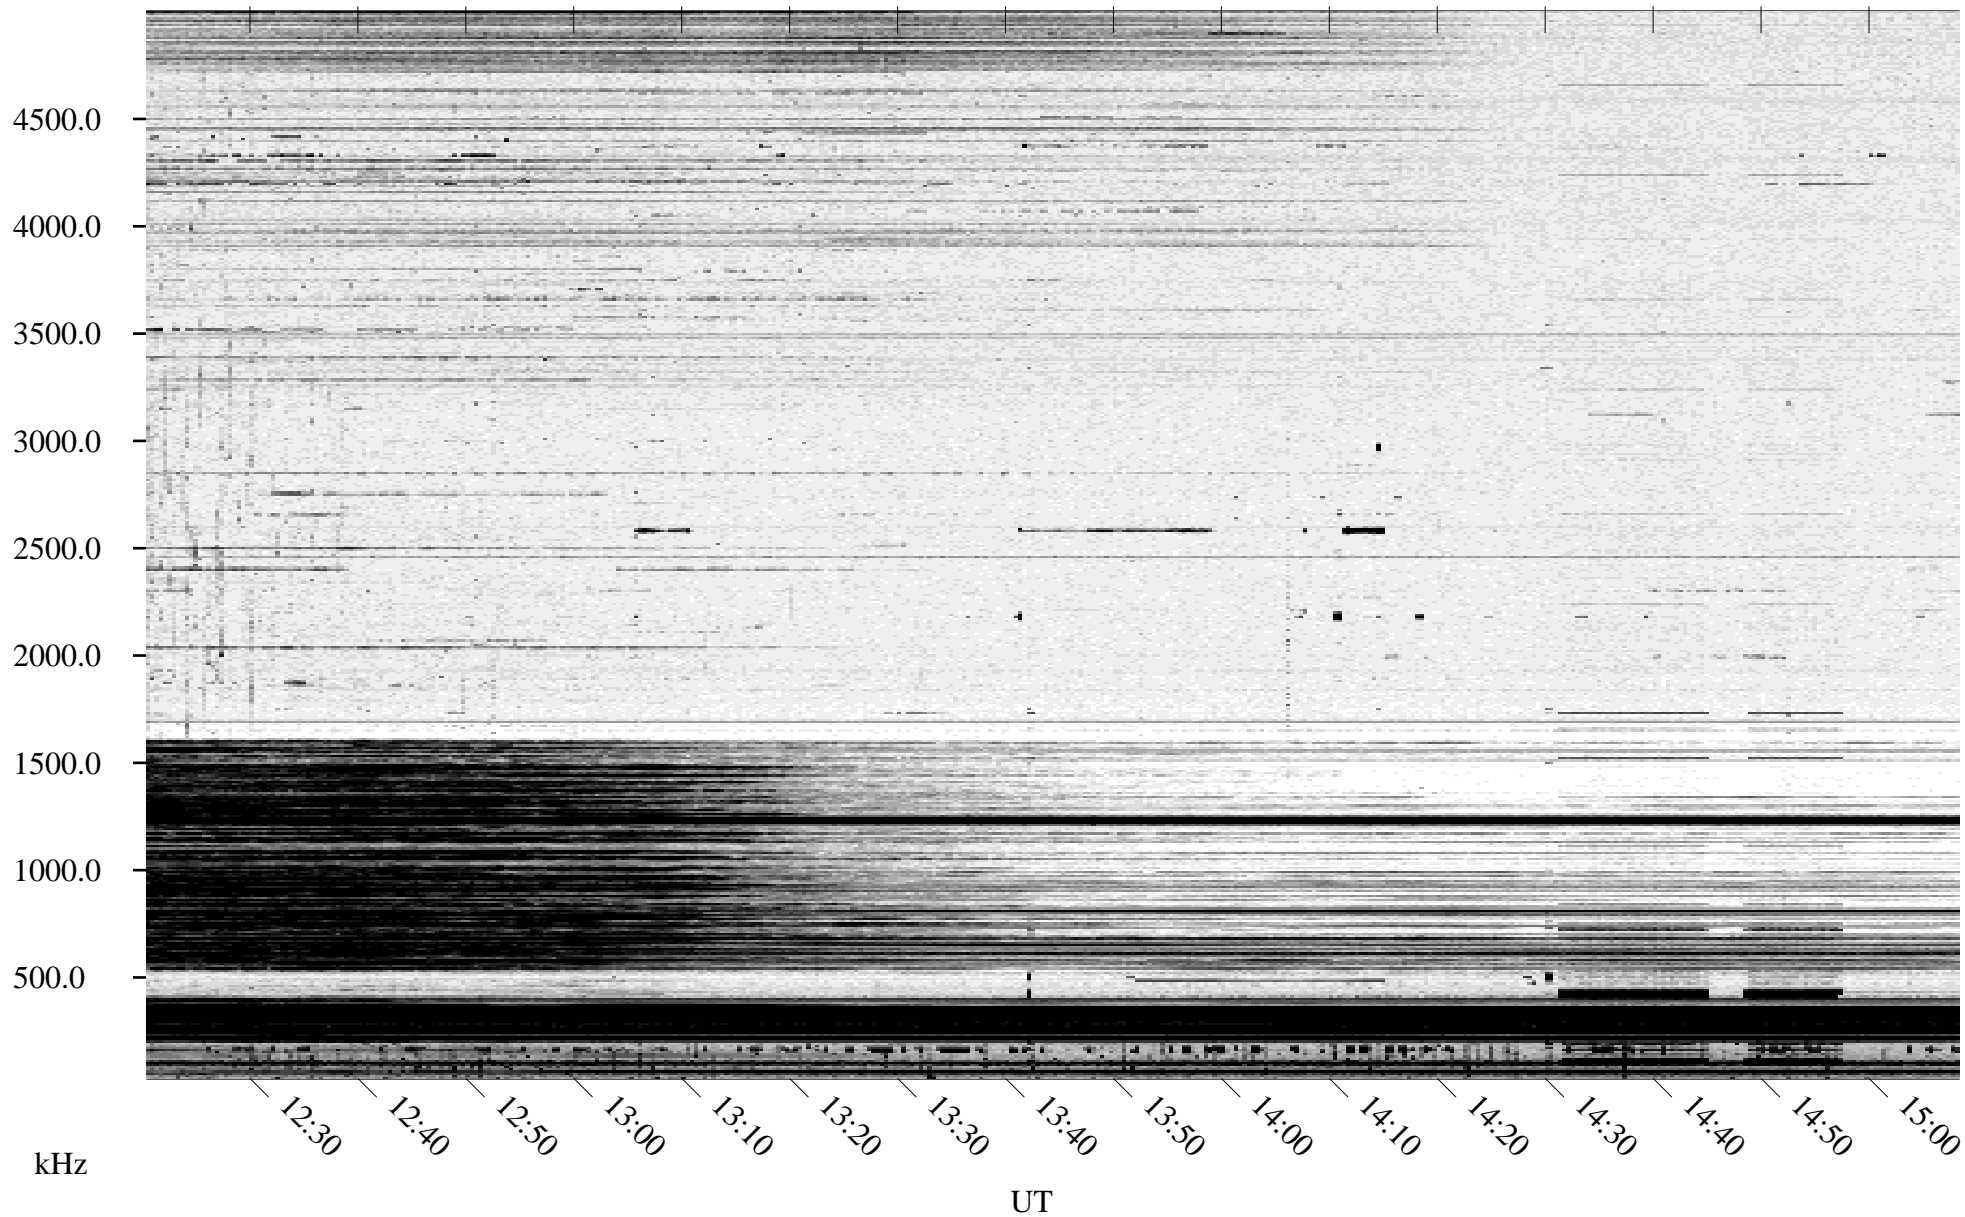

10/30/1995 Churchill, Manitoba

Linear Scale Black = 161 White = 15

ch95303l.r00m max_12

Page 1

10/30/1995 Churchill, Manitoba

Linear Scale Black = 161 White = 15

ch95303l.r00m max_12

Page 2

10/30/1995 Churchill, Manitoba

Linear Scale Black = 161 White = 15

ch95303l.r00m max_12

Page 3

10/30/1995 Churchill, Manitoba

Linear Scale Black = 161 White = 15

ch95303l.r00m max_12

Page 4

10/30/1995 Churchill, Manitoba

Linear Scale Black = 161 White = 15

ch95303l.r00m max_12

Page 5