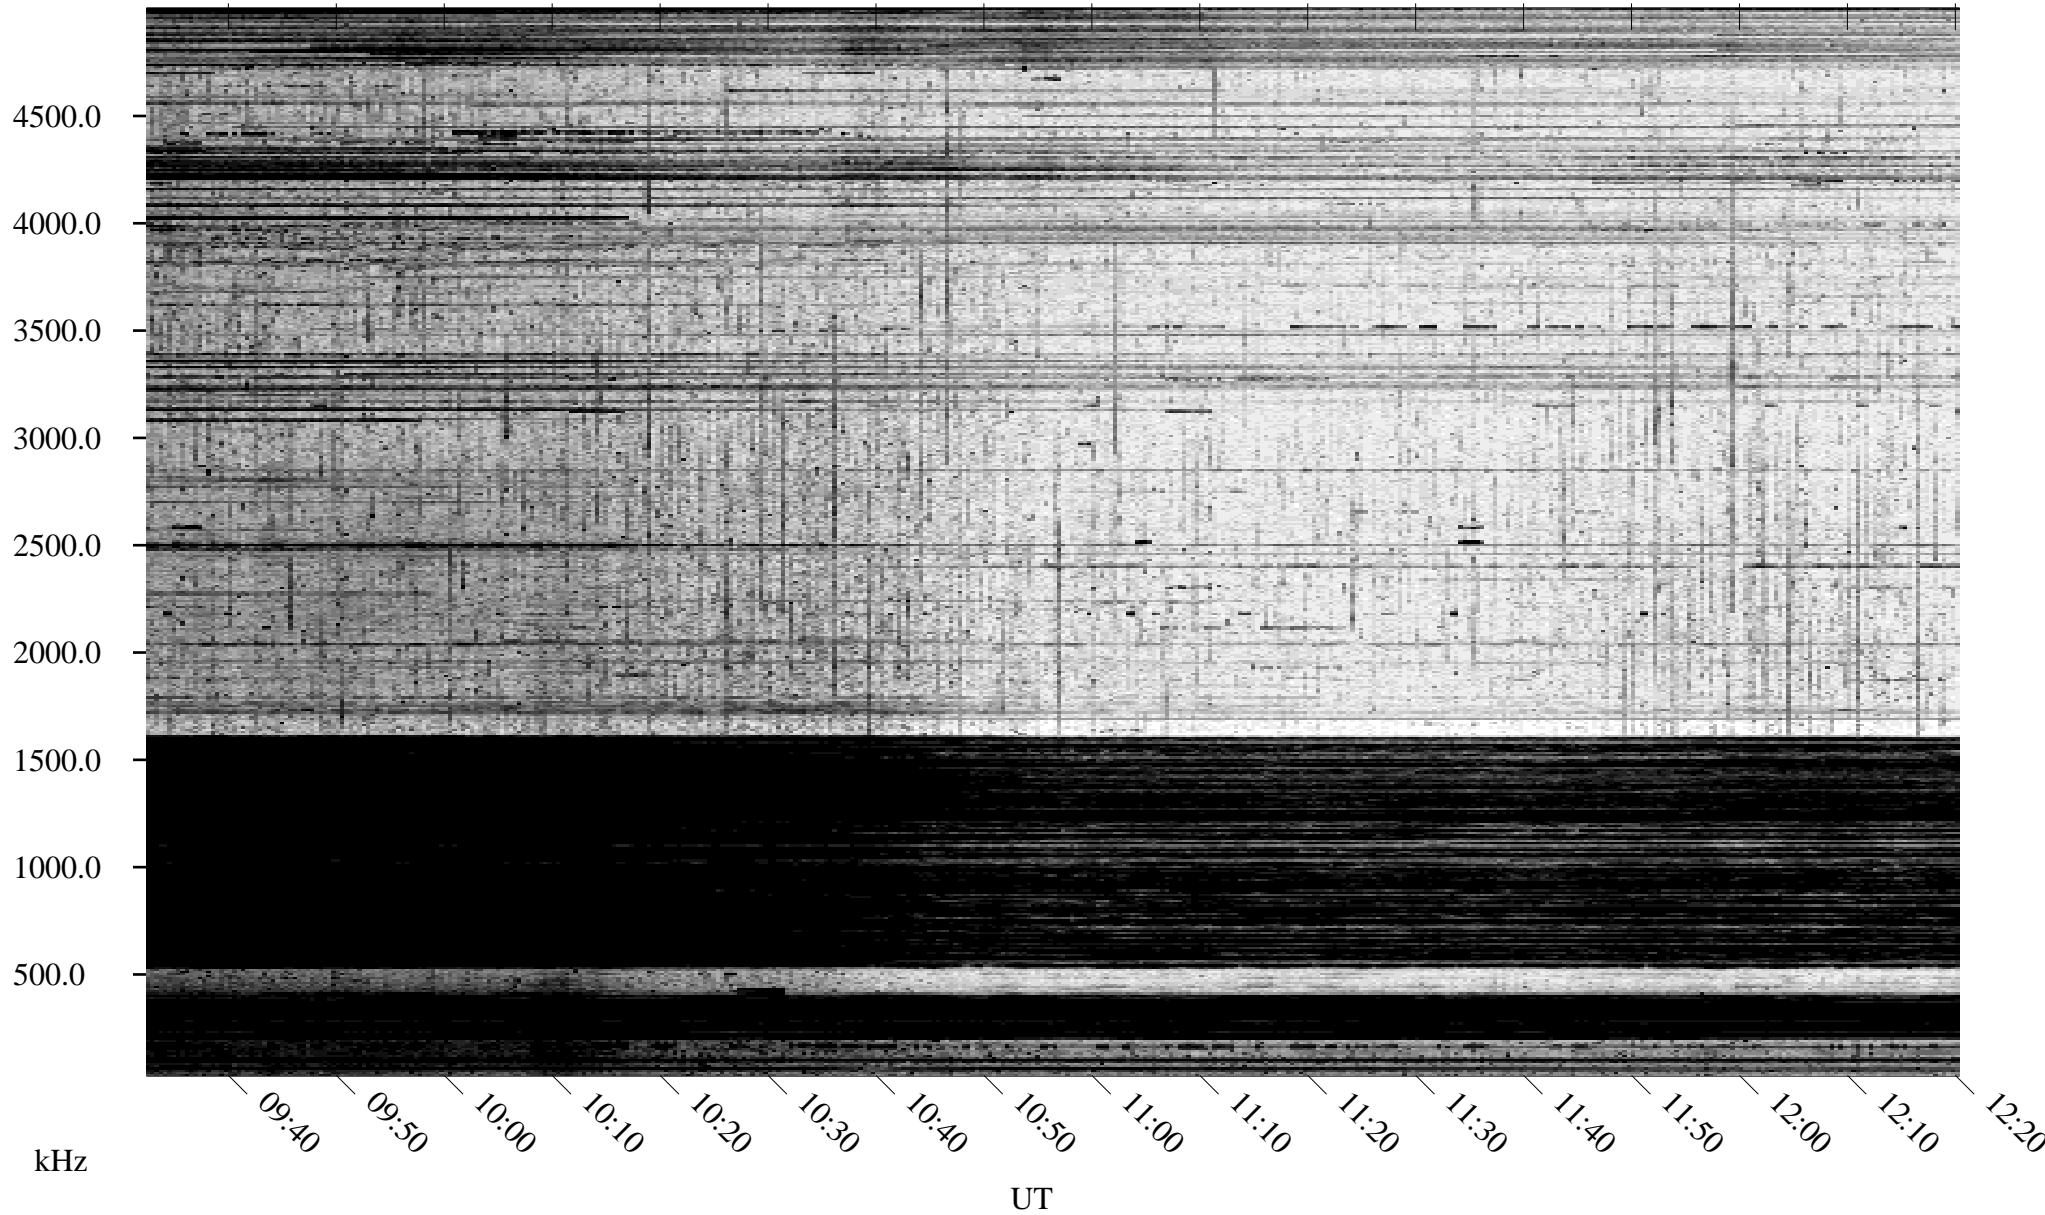

10/30/1995 Churchill, Manitoba

Linear Scale Black = 161 White = 15

ch95303l.r00m max_12

Page 1

10/30/1995 Churchill, Manitoba

Linear Scale Black = 161 White = 15

ch95303l.r00m max_12

Page 2

10/30/1995 Churchill, Manitoba

Linear Scale Black = 161 White = 15

ch95303l.r00m max_12

Page 3

10/30/1995 Churchill, Manitoba

Linear Scale Black = 161 White = 15

ch95303l.r00m max_12

Page 4

10/30/1995 Churchill, Manitoba

Linear Scale Black = 161 White = 15

ch95303l.r00m max_12

Page 5