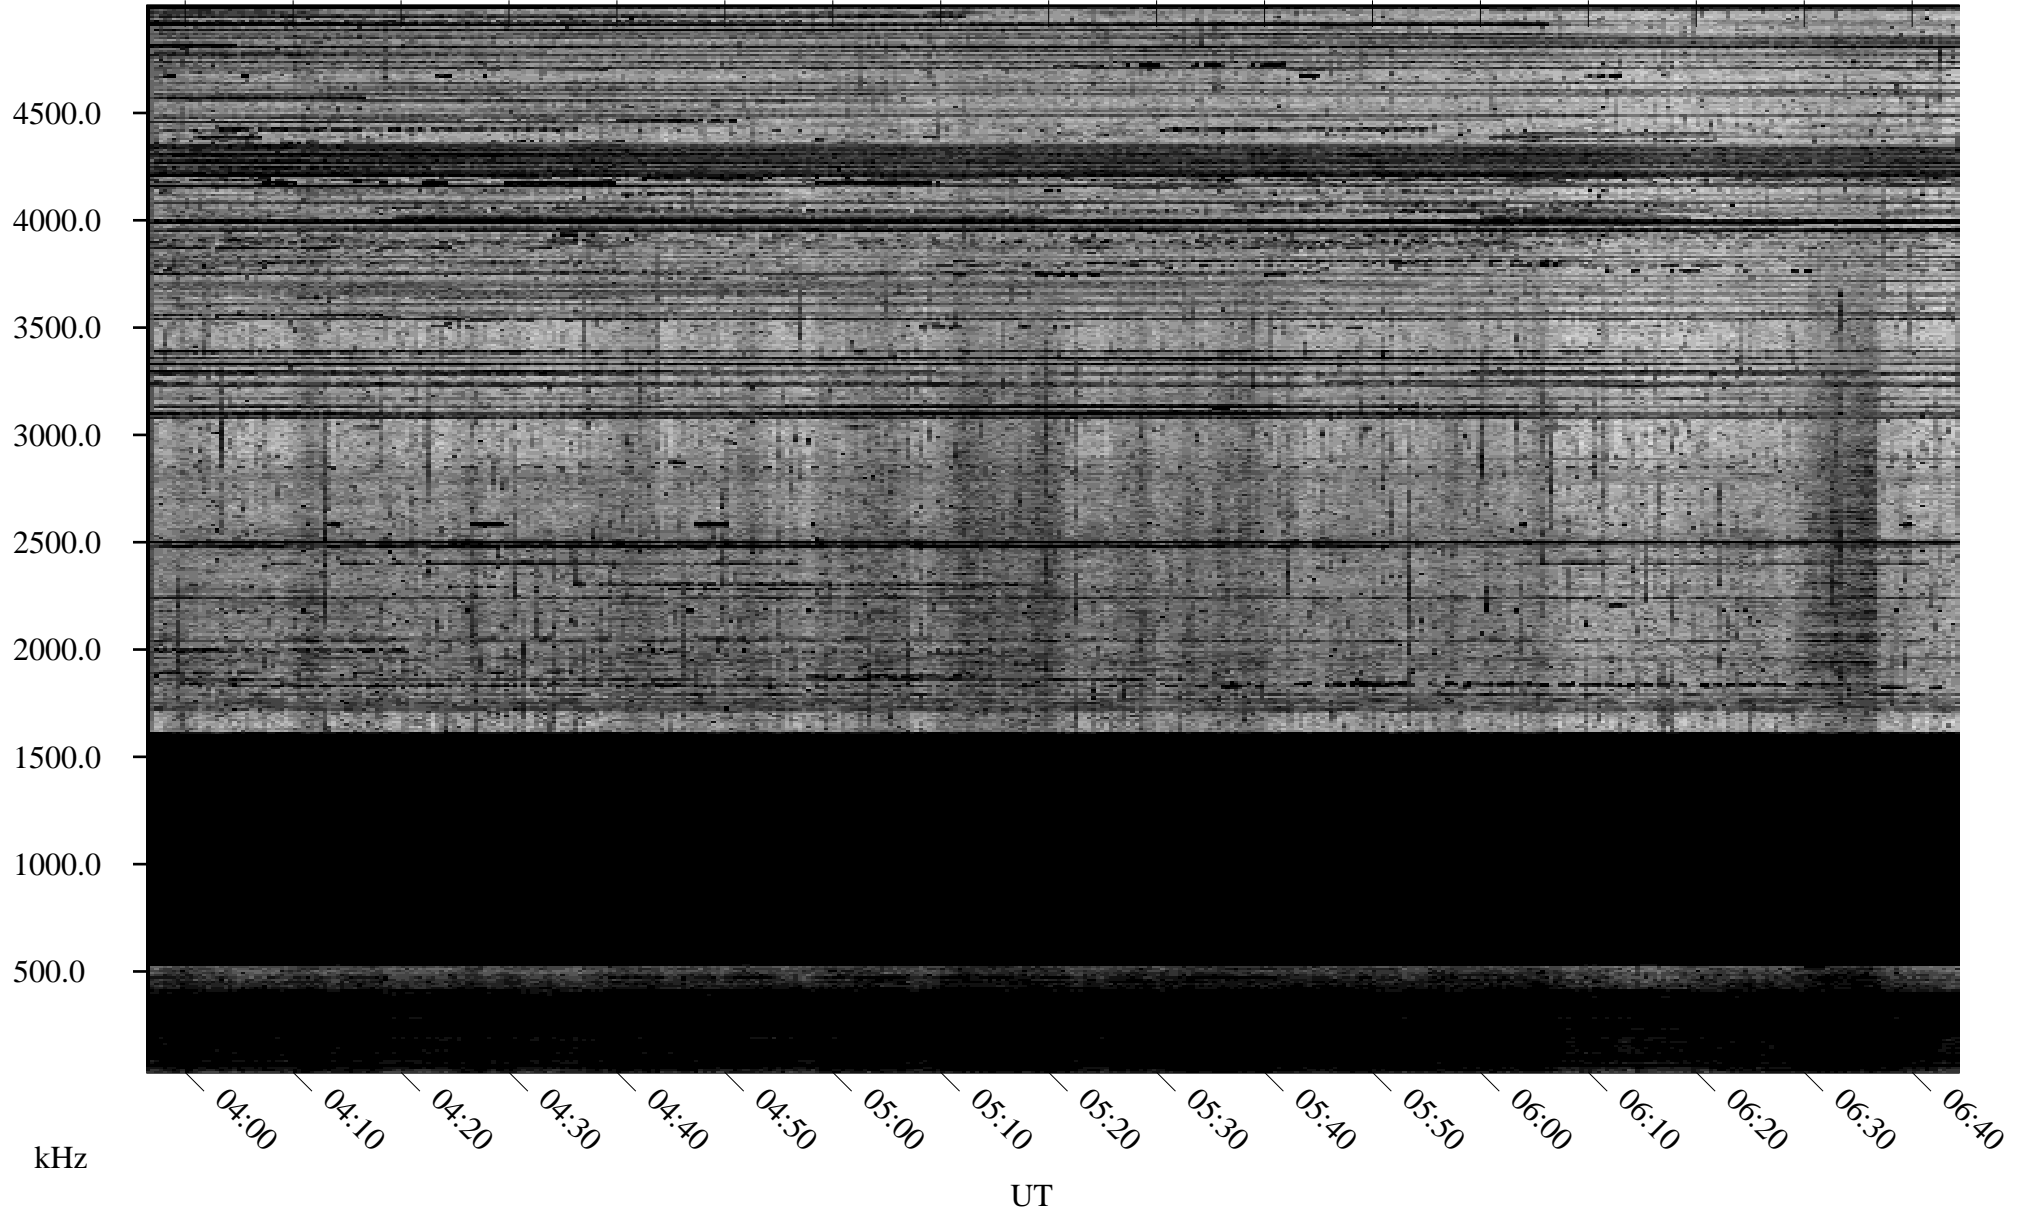

10/30/1995 Churchill, Manitoba

Linear Scale Black = 161 White = 15

ch95303l.r00m max_12

Page 1

10/30/1995 Churchill, Manitoba

Linear Scale Black = 161 White = 15

ch95303l.r00m max_12

Page 2

10/30/1995 Churchill, Manitoba

Linear Scale Black = 161 White = 15

ch95303l.r00m max_12

Page 3

10/30/1995 Churchill, Manitoba

Linear Scale Black = 161 White = 15

ch95303l.r00m max_12

Page 4

10/30/1995 Churchill, Manitoba

Linear Scale Black = 161 White = 15

ch95303l.r00m max_12

Page 5