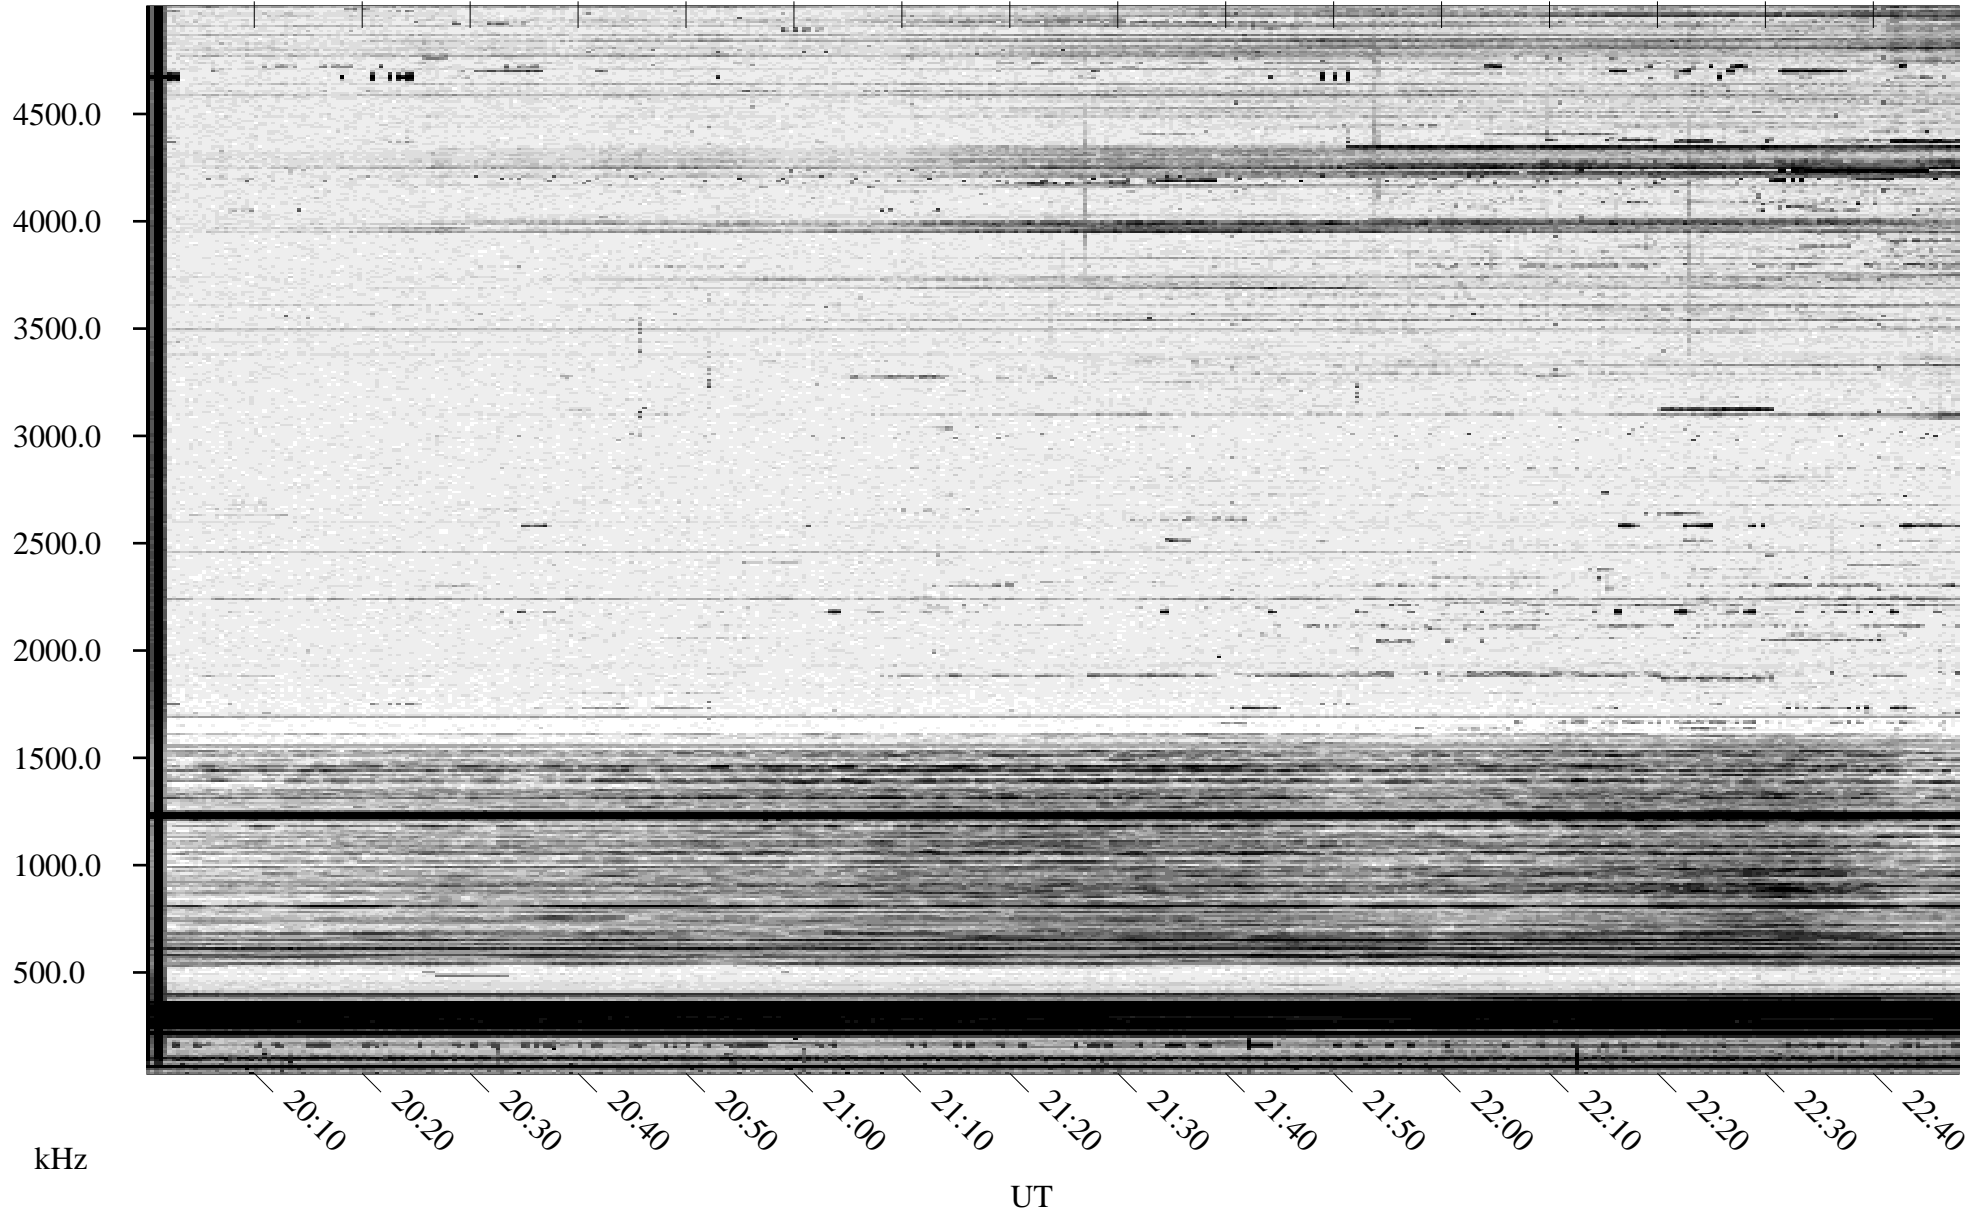

10/30/1995 Churchill, Manitoba

Linear Scale Black = 161 White = 15

ch95303l.r01m max_12

Page 1

10/30/1995 Churchill, Manitoba

Linear Scale Black = 161 White = 15

ch95303l.r01m max_12

Page 2

10/31/1995 Churchill, Manitoba

Linear Scale Black = 161 White = 15

ch95303l.r01m max_12

Page 3

10/31/1995 Churchill, Manitoba

Linear Scale Black = 161 White = 15

ch95303l.r01m max_12

Page 4

10/31/1995 Churchill, Manitoba

Linear Scale Black = 161 White = 15

ch95303l.r01m max_12

Page 5

10/31/1995 Churchill, Manitoba

Linear Scale Black = 161 White = 15

ch95303l.r01m max_12

Page 6

10/31/1995 Churchill, Manitoba

Linear Scale Black = 161 White = 15

ch95303l.r01m max_12

Page 7

10/31/1995 Churchill, Manitoba

Linear Scale Black = 161 White = 15

ch95303l.r01m max_12

Page 8