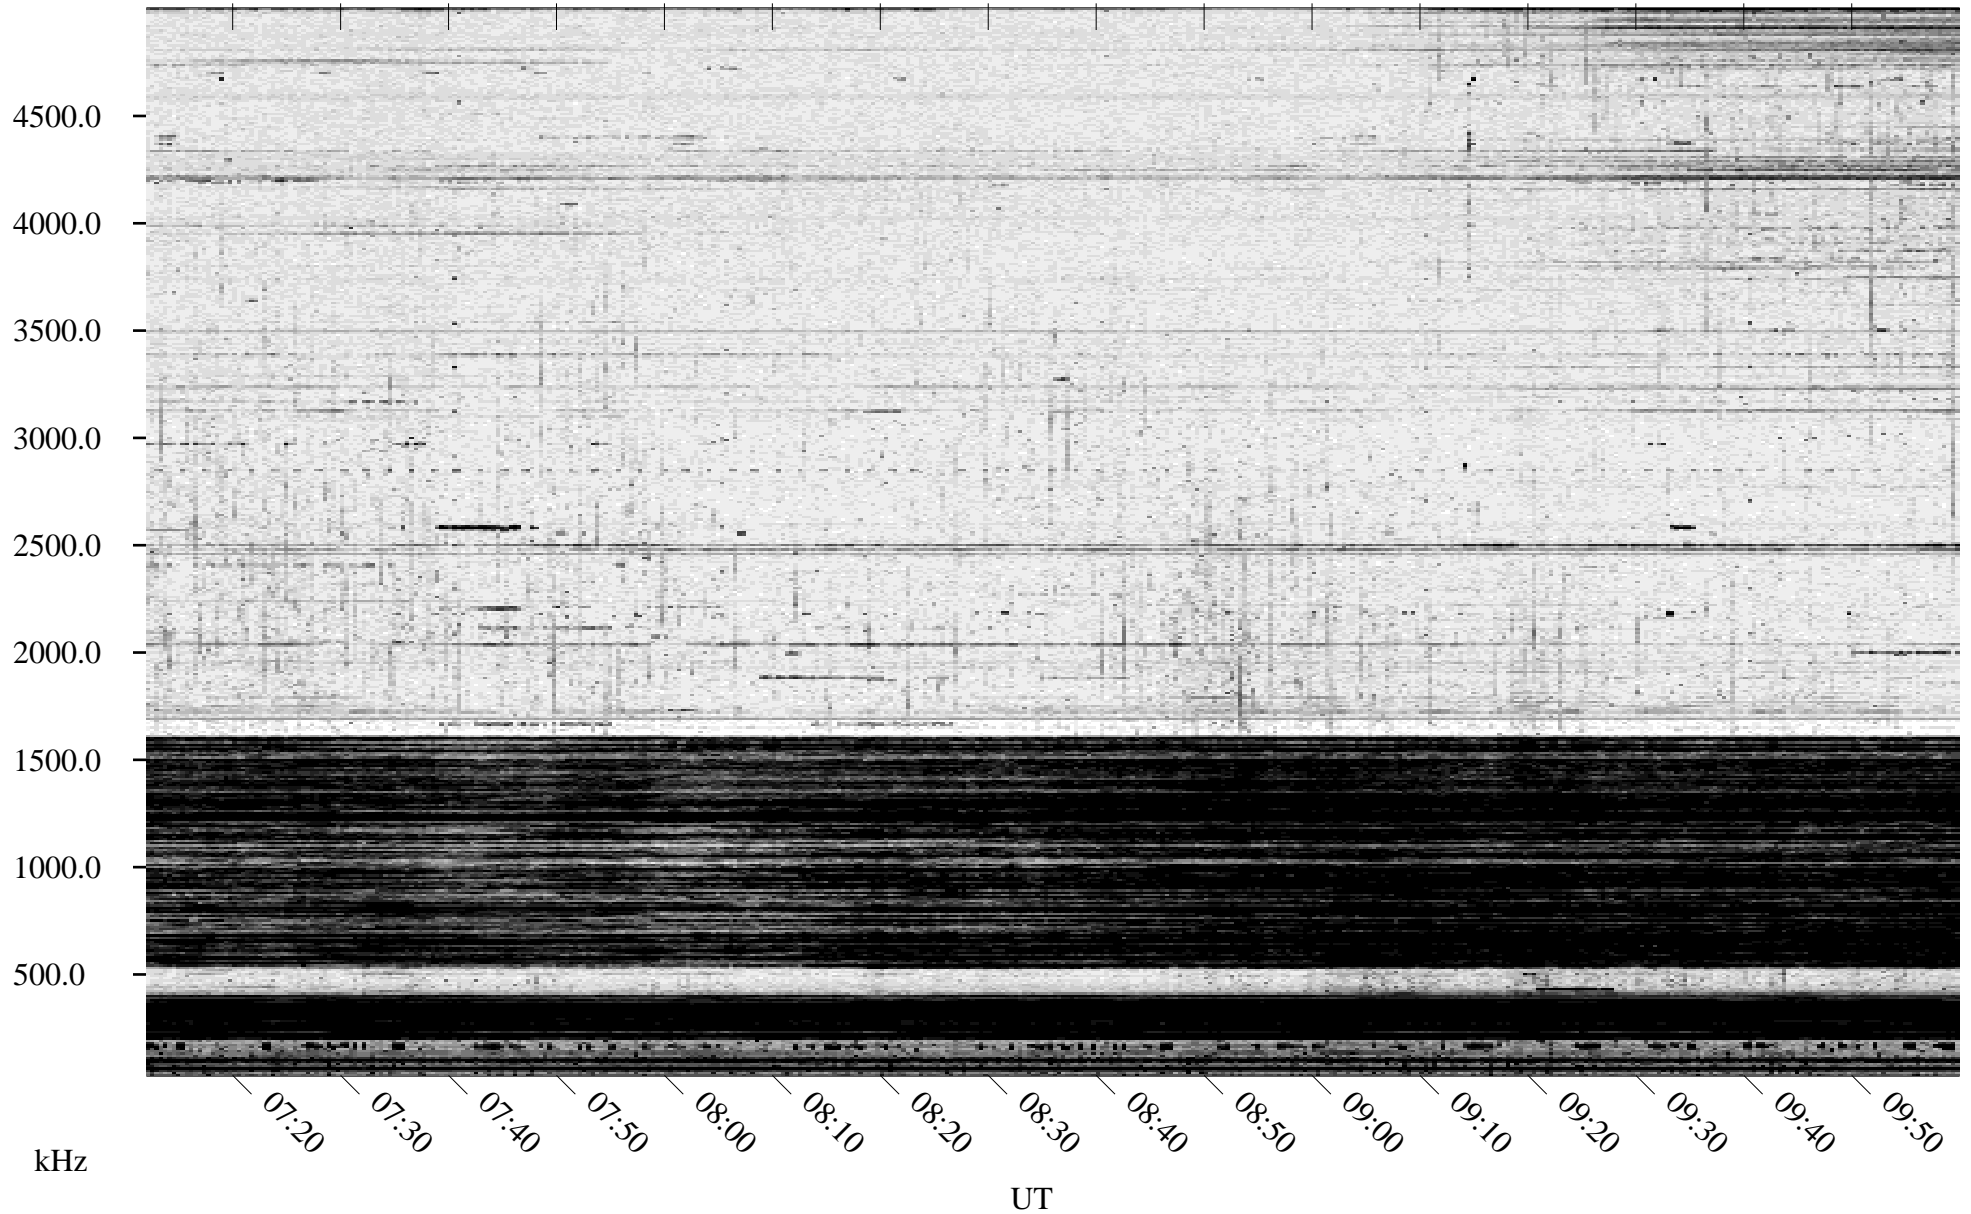

10/30/1995 Churchill, Manitoba

Linear Scale Black = 161 White = 15

ch95303l.r01m max_12

Page 1

10/30/1995 Churchill, Manitoba

Linear Scale Black = 161 White = 15

ch95303l.r01m max_12

Page 2

10/31/1995 Churchill, Manitoba

Linear Scale Black = 161 White = 15

ch95303l.r01m max_12

Page 3

10/31/1995 Churchill, Manitoba

Linear Scale Black = 161 White = 15

ch95303l.r01m max_12

Page 4

10/31/1995 Churchill, Manitoba

Linear Scale Black = 161 White = 15

ch95303l.r01m max_12

Page 5

10/31/1995 Churchill, Manitoba

Linear Scale Black = 161 White = 15

ch95303l.r01m max_12

Page 6

10/31/1995 Churchill, Manitoba

Linear Scale Black = 161 White = 15

ch95303l.r01m max_12

Page 7

10/31/1995 Churchill, Manitoba

Linear Scale Black = 161 White = 15

ch95303l.r01m max_12

Page 8