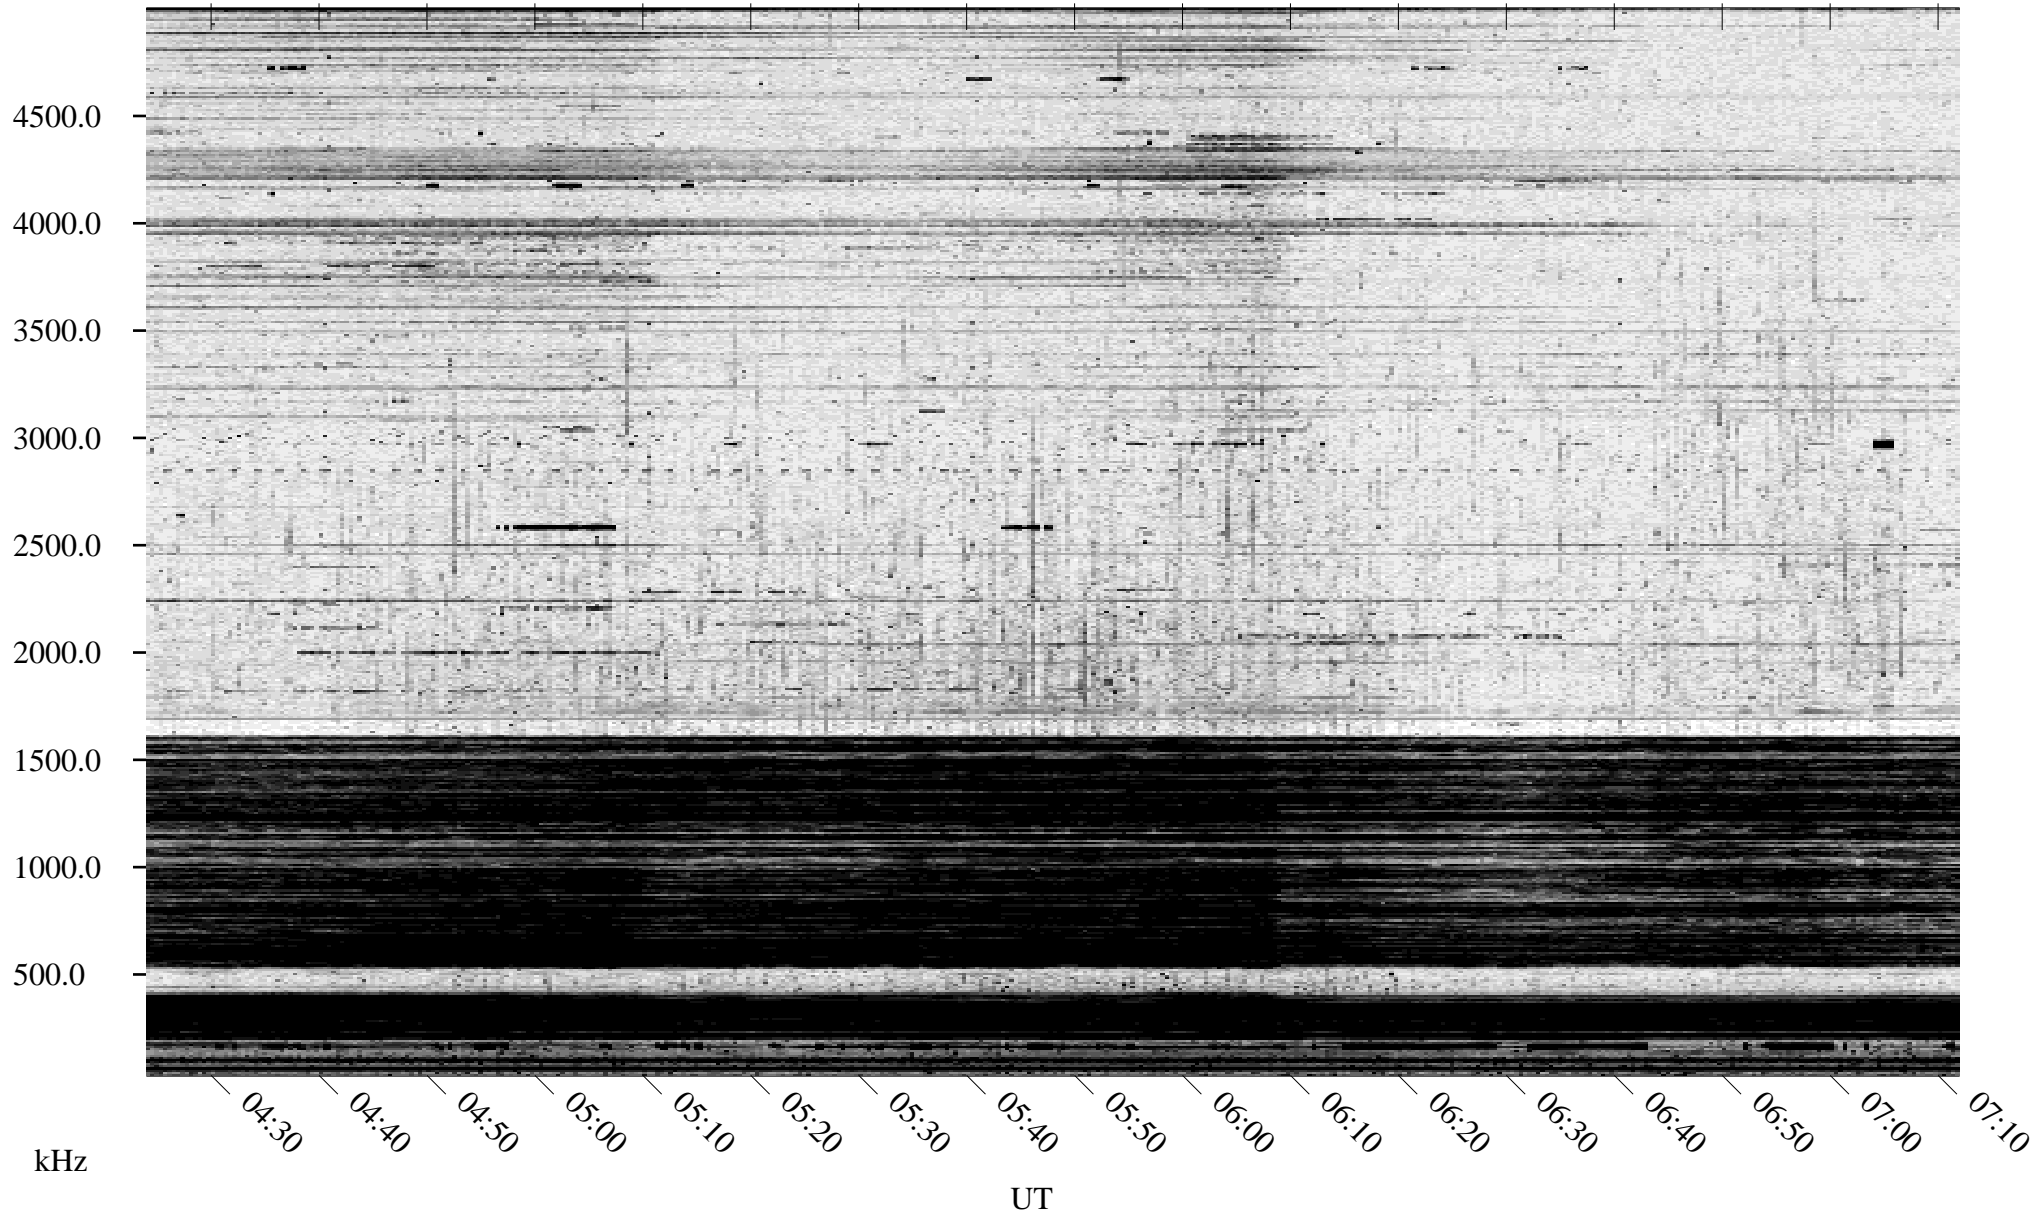

10/30/1995 Churchill, Manitoba

Linear Scale Black = 161 White = 15

ch95303l.r01m max_12

Page 1

10/30/1995 Churchill, Manitoba

Linear Scale Black = 161 White = 15

ch95303l.r01m max_12

Page 2

10/31/1995 Churchill, Manitoba

Linear Scale Black = 161 White = 15

ch95303l.r01m max_12

Page 3

10/31/1995 Churchill, Manitoba

Linear Scale Black = 161 White = 15

ch95303l.r01m max_12

Page 4

10/31/1995 Churchill, Manitoba

Linear Scale Black = 161 White = 15

ch95303l.r01m max_12

Page 5

10/31/1995 Churchill, Manitoba

Linear Scale Black = 161 White = 15

ch95303l.r01m max_12

Page 6

10/31/1995 Churchill, Manitoba

Linear Scale Black = 161 White = 15

ch95303l.r01m max_12

Page 7

10/31/1995 Churchill, Manitoba

Linear Scale Black = 161 White = 15

ch95303l.r01m max_12

Page 8