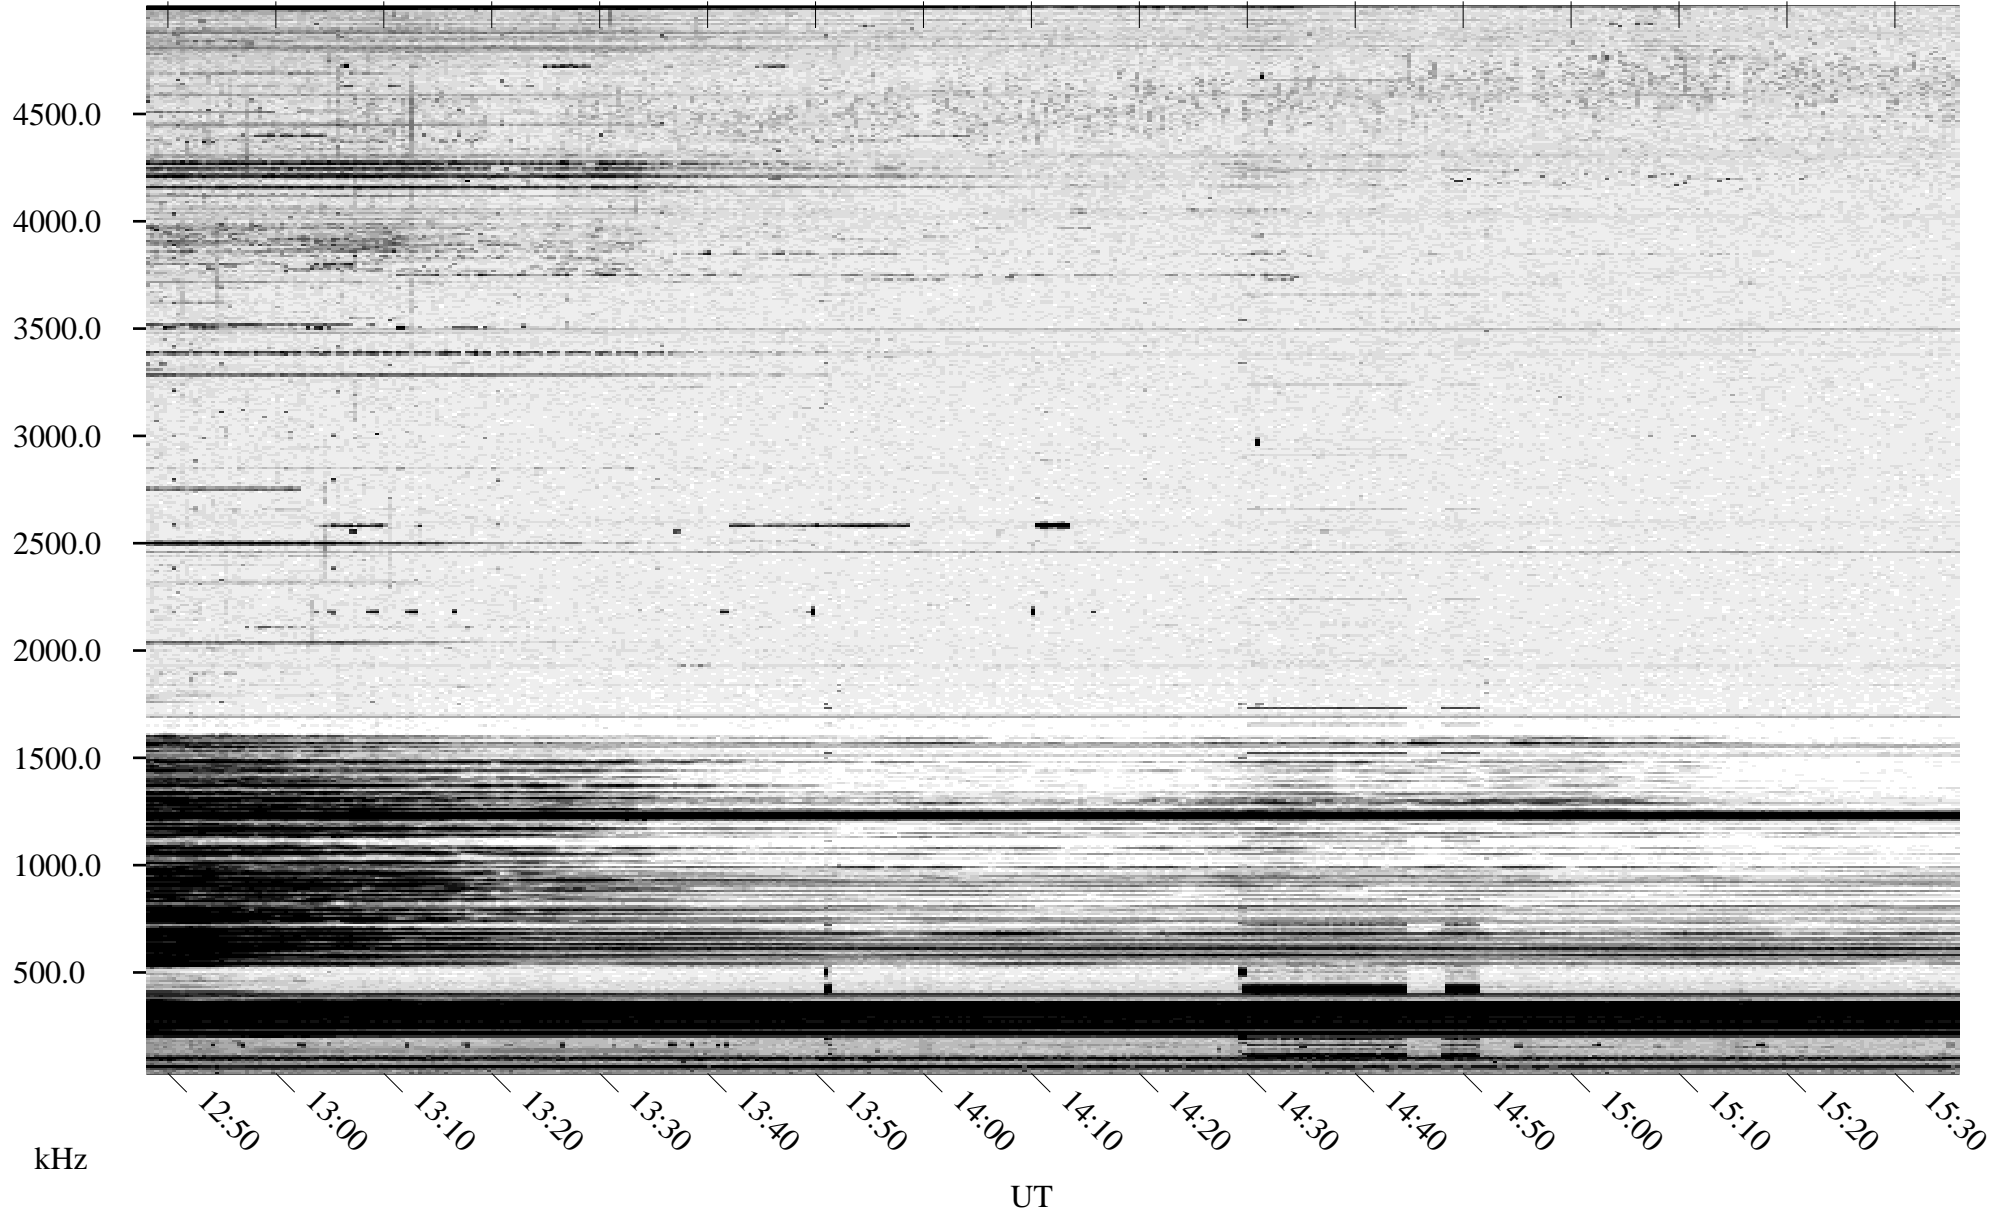

10/30/1995 Churchill, Manitoba

Linear Scale Black = 161 White = 15

ch95303l.r01m max_12

Page 1

10/30/1995 Churchill, Manitoba

Linear Scale Black = 161 White = 15

ch95303l.r01m max_12

Page 2

10/31/1995 Churchill, Manitoba

Linear Scale Black = 161 White = 15

ch95303l.r01m max_12

Page 3

10/31/1995 Churchill, Manitoba

Linear Scale Black = 161 White = 15

ch95303l.r01m max_12

Page 4

10/31/1995 Churchill, Manitoba

Linear Scale Black = 161 White = 15

ch95303l.r01m max_12

Page 5

10/31/1995 Churchill, Manitoba

Linear Scale Black = 161 White = 15

ch95303l.r01m max_12

Page 6

10/31/1995 Churchill, Manitoba

Linear Scale Black = 161 White = 15

ch95303l.r01m max_12

Page 7

10/31/1995 Churchill, Manitoba

Linear Scale Black = 161 White = 15

ch95303l.r01m max_12

Page 8