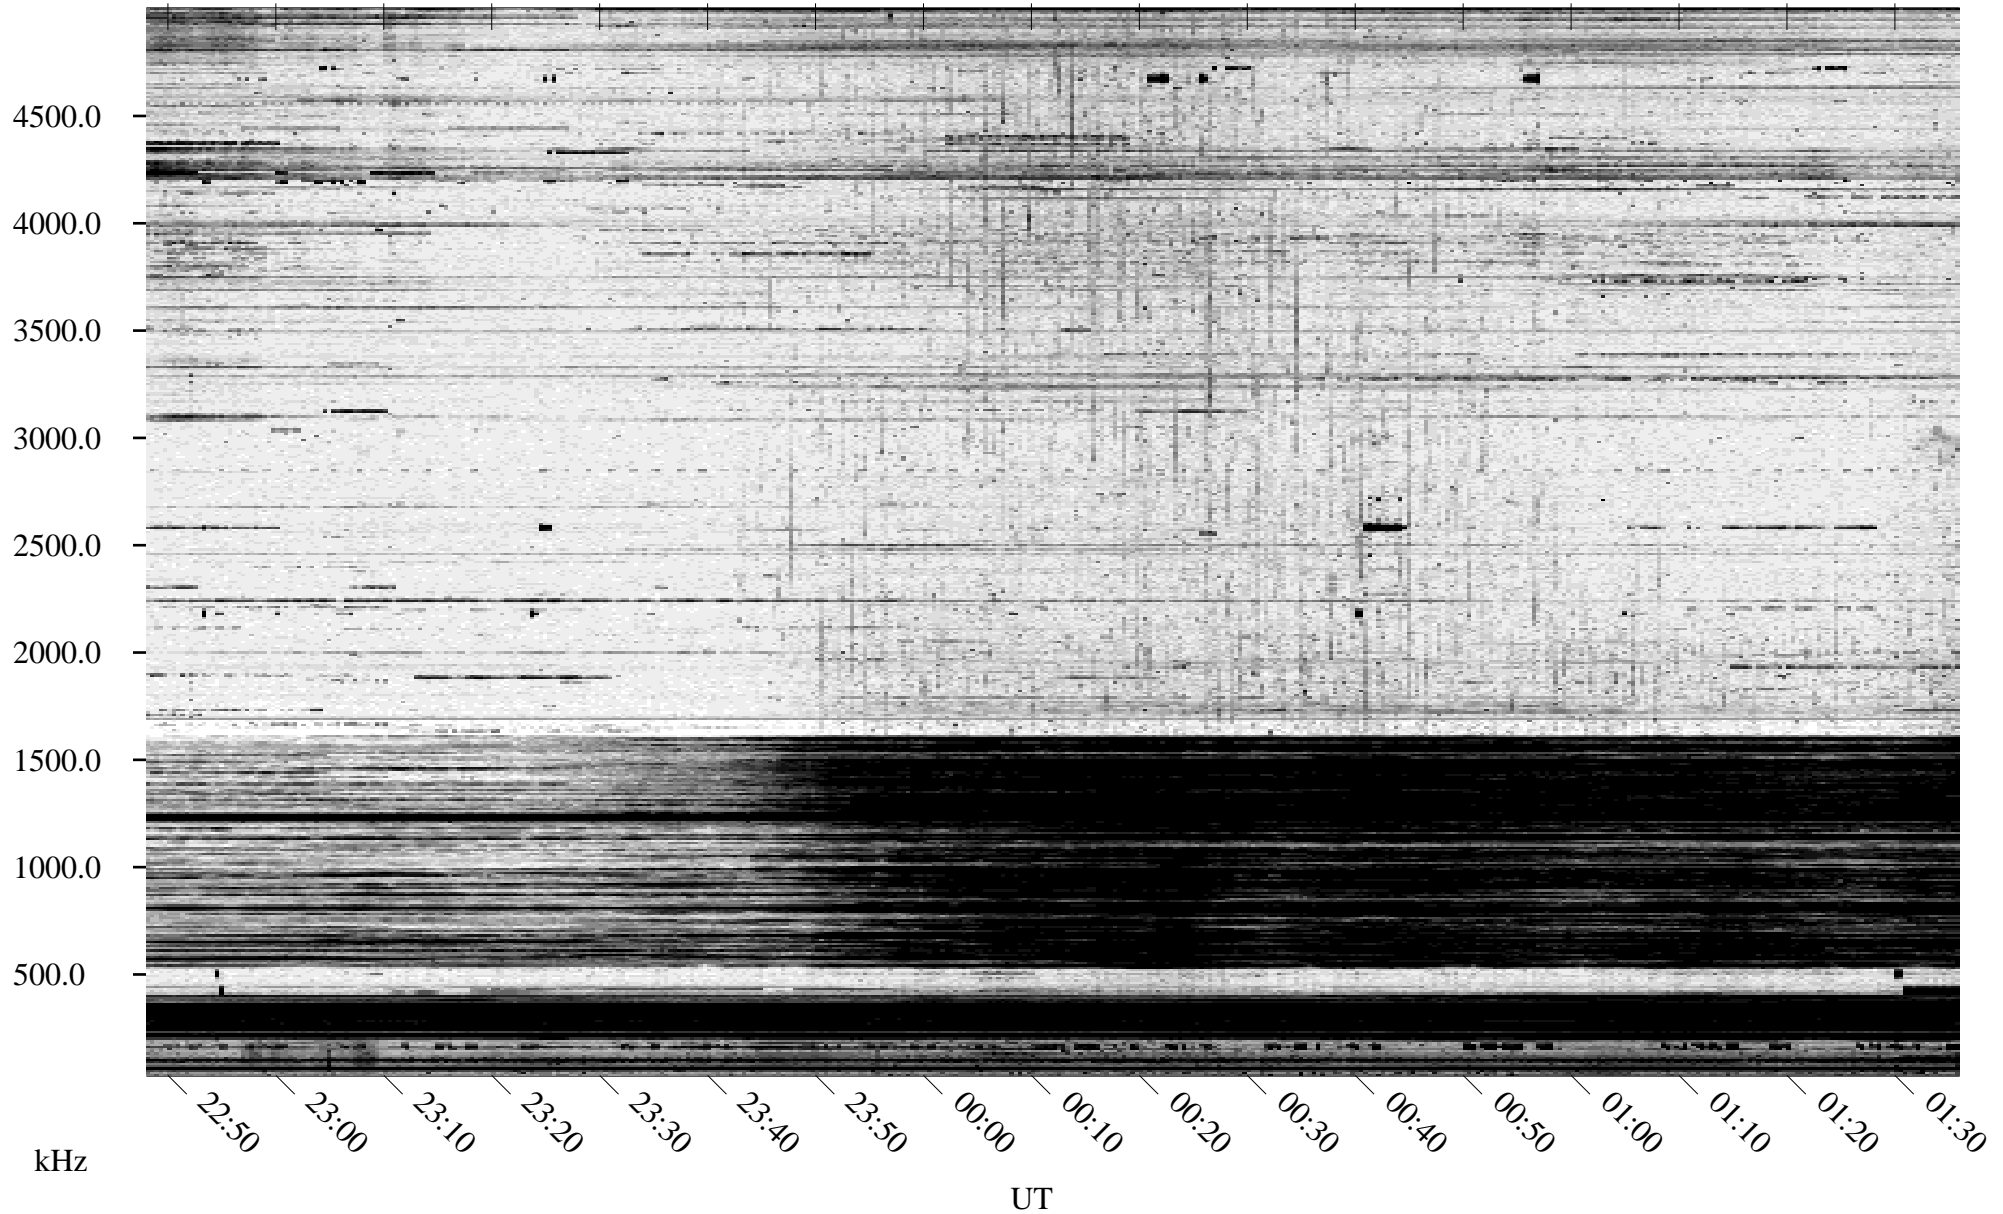

10/30/1995 Churchill, Manitoba

Linear Scale Black = 161 White = 15

ch95303l.r01m max_12

Page 1

10/30/1995 Churchill, Manitoba

Linear Scale Black = 161 White = 15

ch95303l.r01m max_12

Page 2

10/31/1995 Churchill, Manitoba

Linear Scale Black = 161 White = 15

ch95303l.r01m max_12

Page 3

10/31/1995 Churchill, Manitoba

Linear Scale Black = 161 White = 15

ch95303l.r01m max_12

Page 4

10/31/1995 Churchill, Manitoba

Linear Scale Black = 161 White = 15

ch95303l.r01m max_12

Page 5

10/31/1995 Churchill, Manitoba

Linear Scale Black = 161 White = 15

ch95303l.r01m max_12

Page 6

10/31/1995 Churchill, Manitoba

Linear Scale Black = 161 White = 15

ch95303l.r01m max_12

Page 7

10/31/1995 Churchill, Manitoba

Linear Scale Black = 161 White = 15

ch95303l.r01m max_12

Page 8