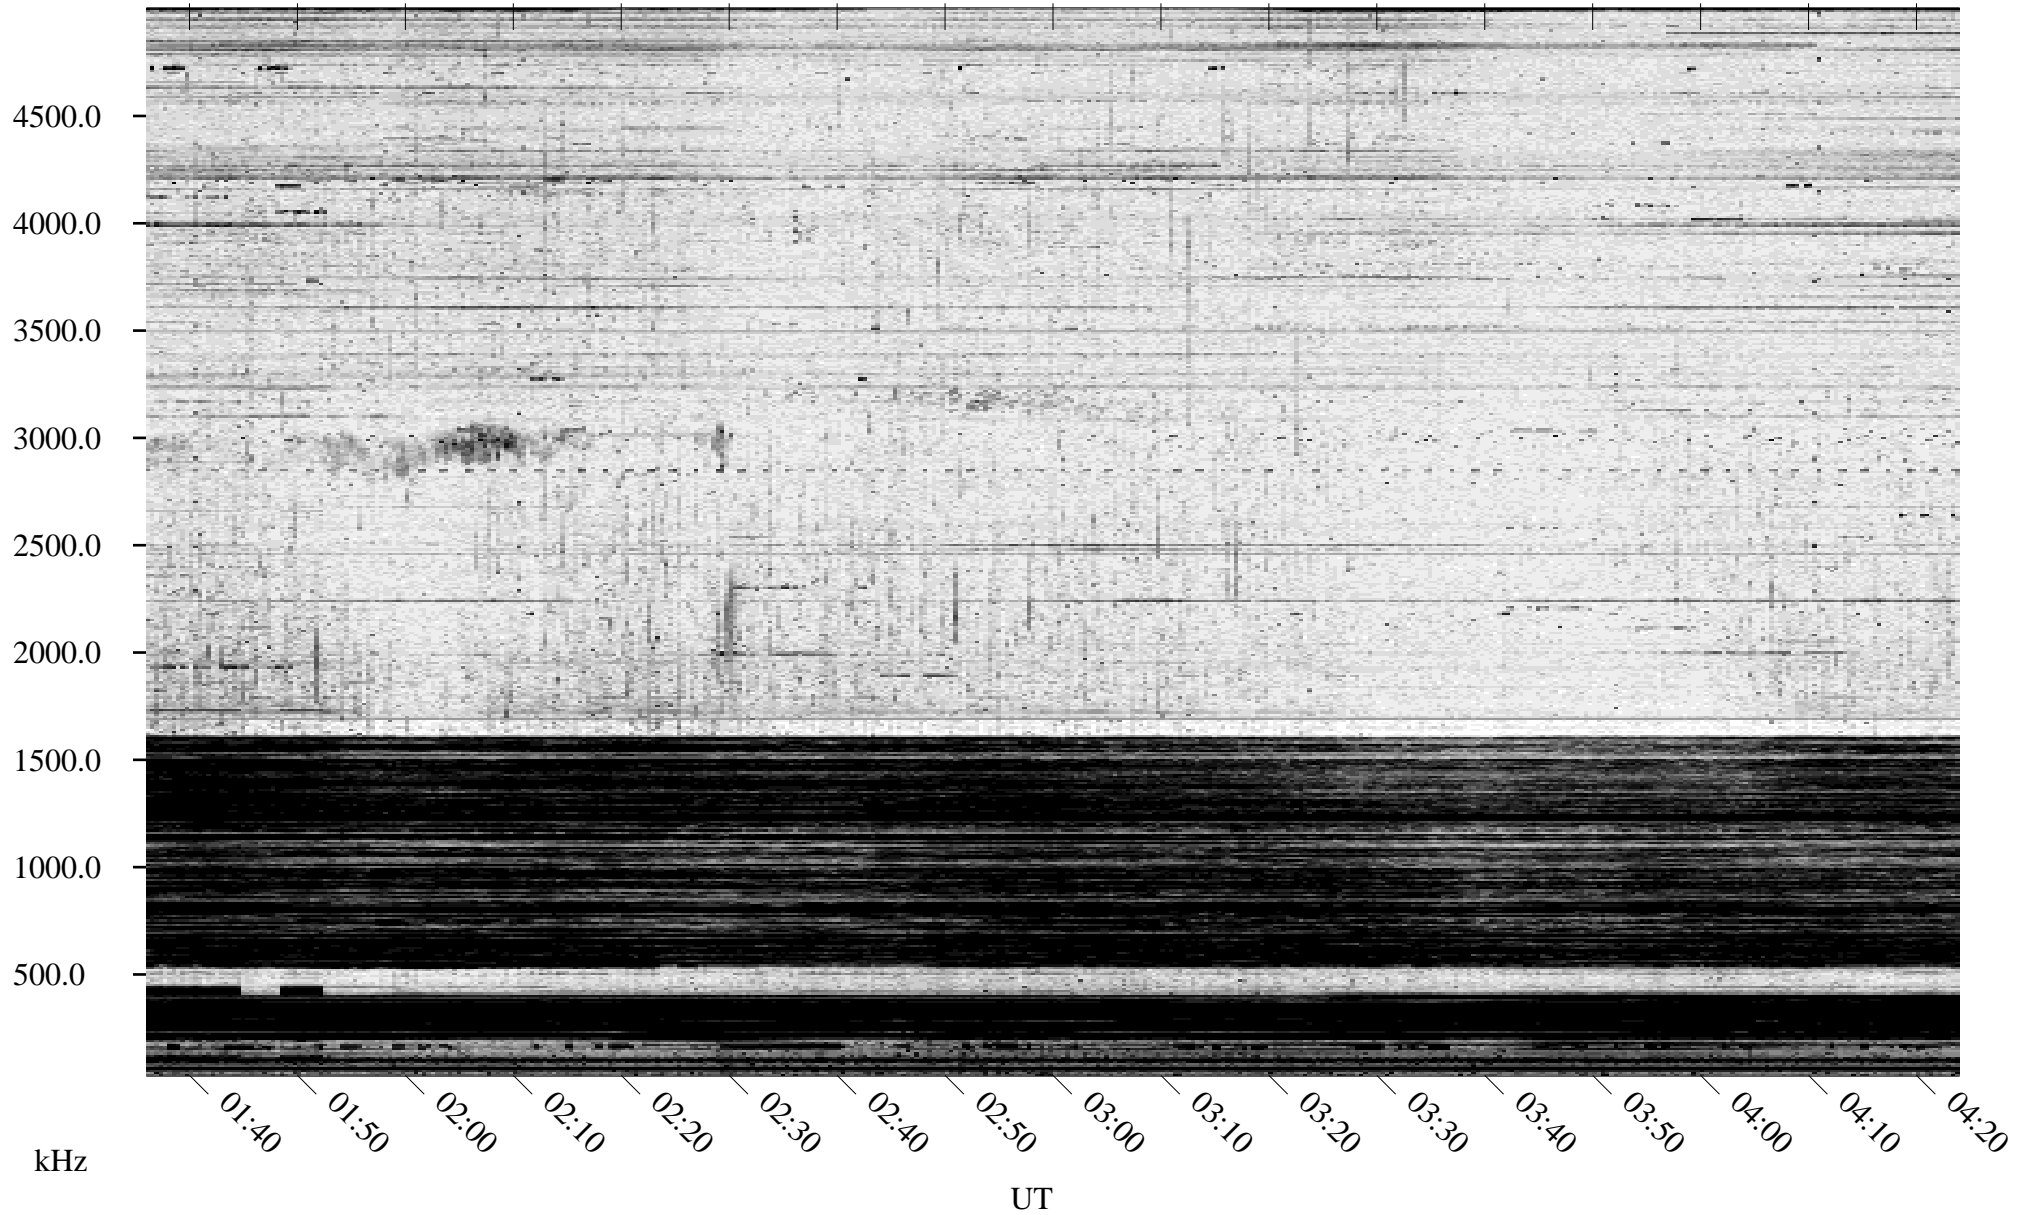

10/30/1995 Churchill, Manitoba

Linear Scale Black = 161 White = 15

ch95303l.r01m max_12

Page 1

10/30/1995 Churchill, Manitoba

Linear Scale Black = 161 White = 15

ch95303l.r01m max_12

Page 2

10/31/1995 Churchill, Manitoba

Linear Scale Black = 161 White = 15

ch95303l.r01m max_12

Page 3

10/31/1995 Churchill, Manitoba

Linear Scale Black = 161 White = 15

ch95303l.r01m max_12

Page 4

10/31/1995 Churchill, Manitoba

Linear Scale Black = 161 White = 15

ch95303l.r01m max_12

Page 5

10/31/1995 Churchill, Manitoba

Linear Scale Black = 161 White = 15

ch95303l.r01m max_12

Page 6

10/31/1995 Churchill, Manitoba

Linear Scale Black = 161 White = 15

ch95303l.r01m max_12

Page 7

10/31/1995 Churchill, Manitoba

Linear Scale Black = 161 White = 15

ch95303l.r01m max_12

Page 8