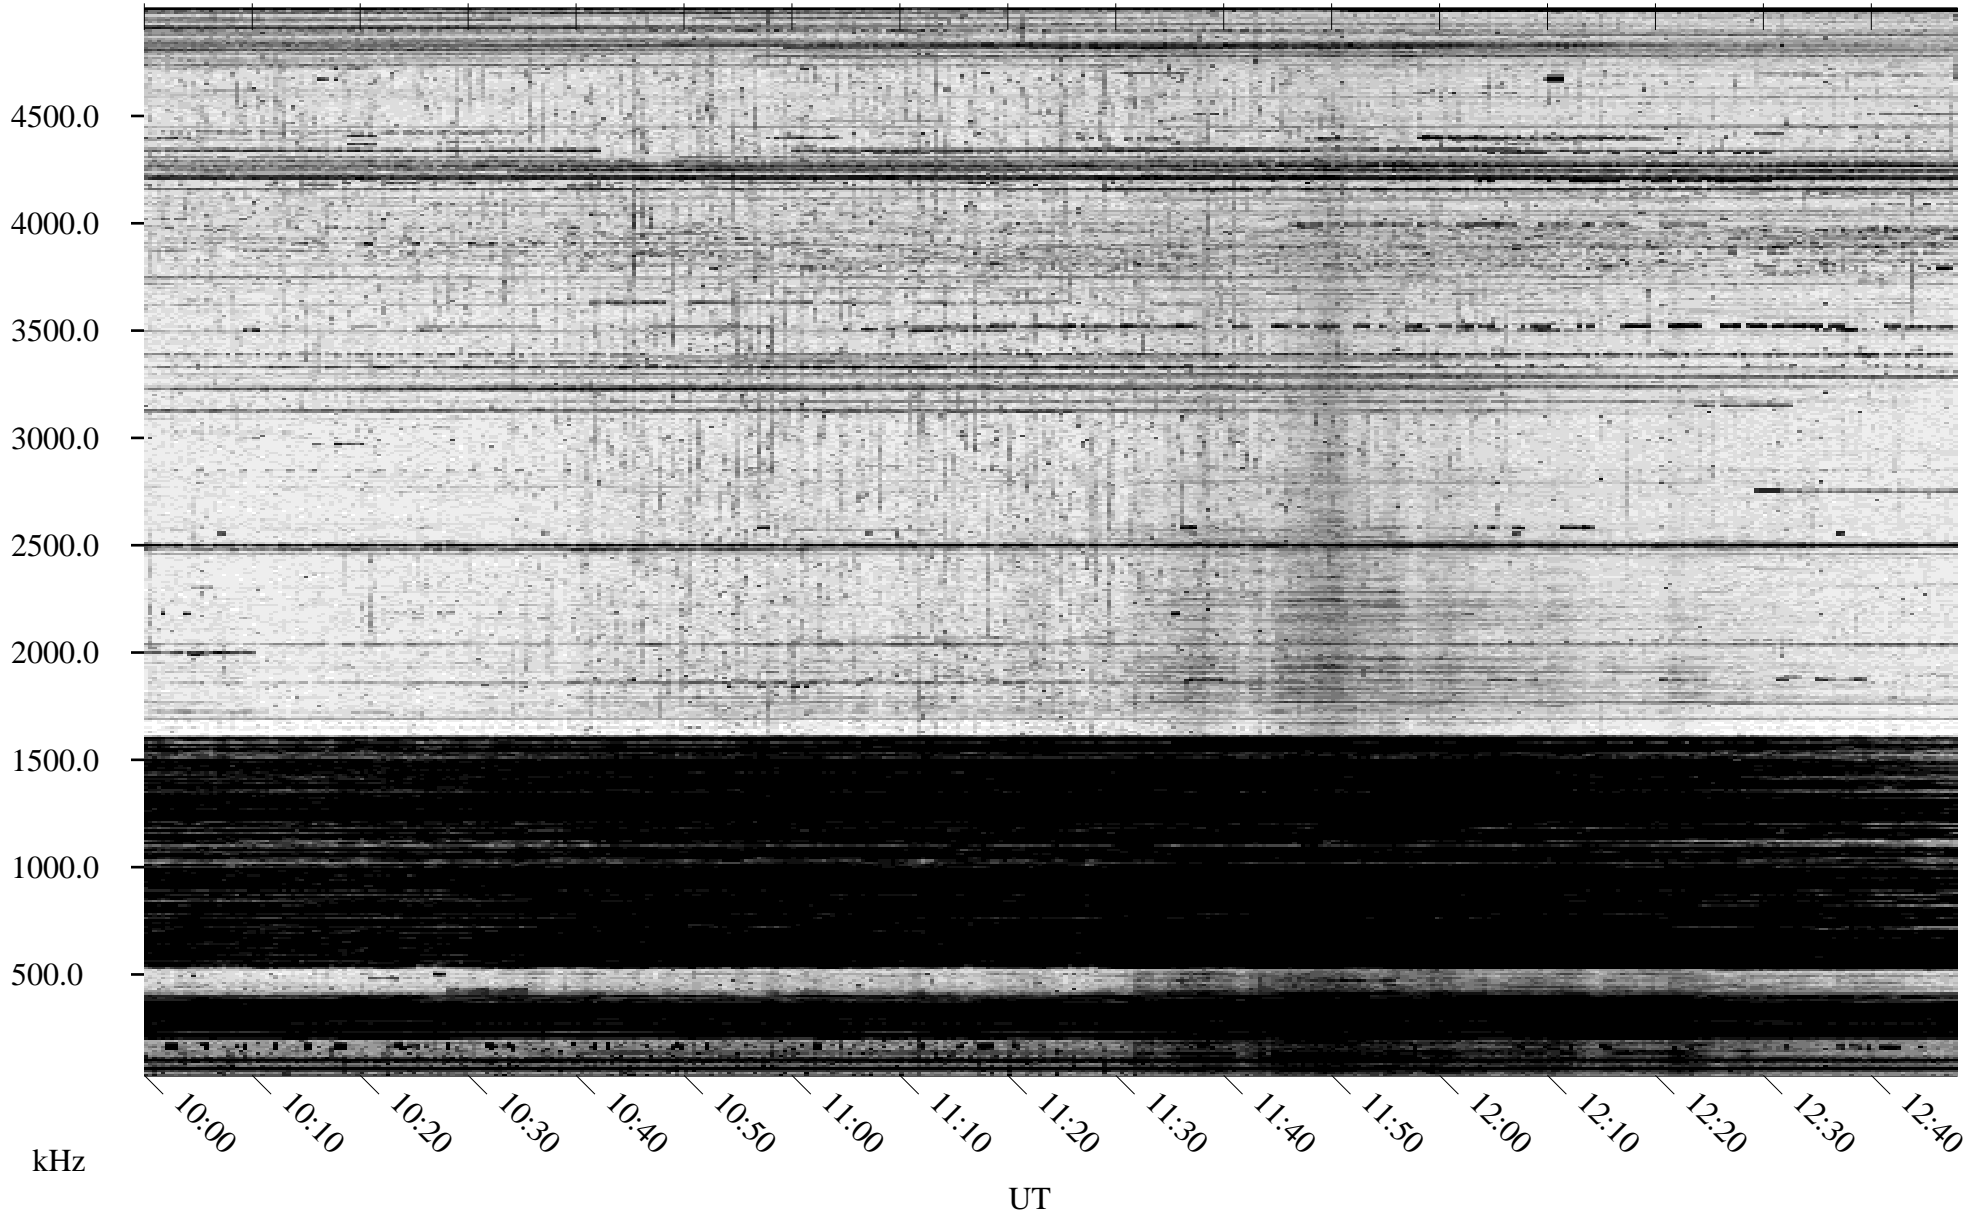

10/30/1995 Churchill, Manitoba

Linear Scale Black = 161 White = 15

ch95303l.r01m max_12

Page 1

10/30/1995 Churchill, Manitoba

Linear Scale Black = 161 White = 15

ch95303l.r01m max_12

Page 2

10/31/1995 Churchill, Manitoba

Linear Scale Black = 161 White = 15

ch95303l.r01m max_12

Page 3

10/31/1995 Churchill, Manitoba

Linear Scale Black = 161 White = 15

ch95303l.r01m max_12

Page 4

10/31/1995 Churchill, Manitoba

Linear Scale Black = 161 White = 15

ch95303l.r01m max_12

Page 5

10/31/1995 Churchill, Manitoba

Linear Scale Black = 161 White = 15

ch95303l.r01m max_12

Page 6

10/31/1995 Churchill, Manitoba

Linear Scale Black = 161 White = 15

ch95303l.r01m max_12

Page 7

10/31/1995 Churchill, Manitoba

Linear Scale Black = 161 White = 15

ch95303l.r01m max_12

Page 8