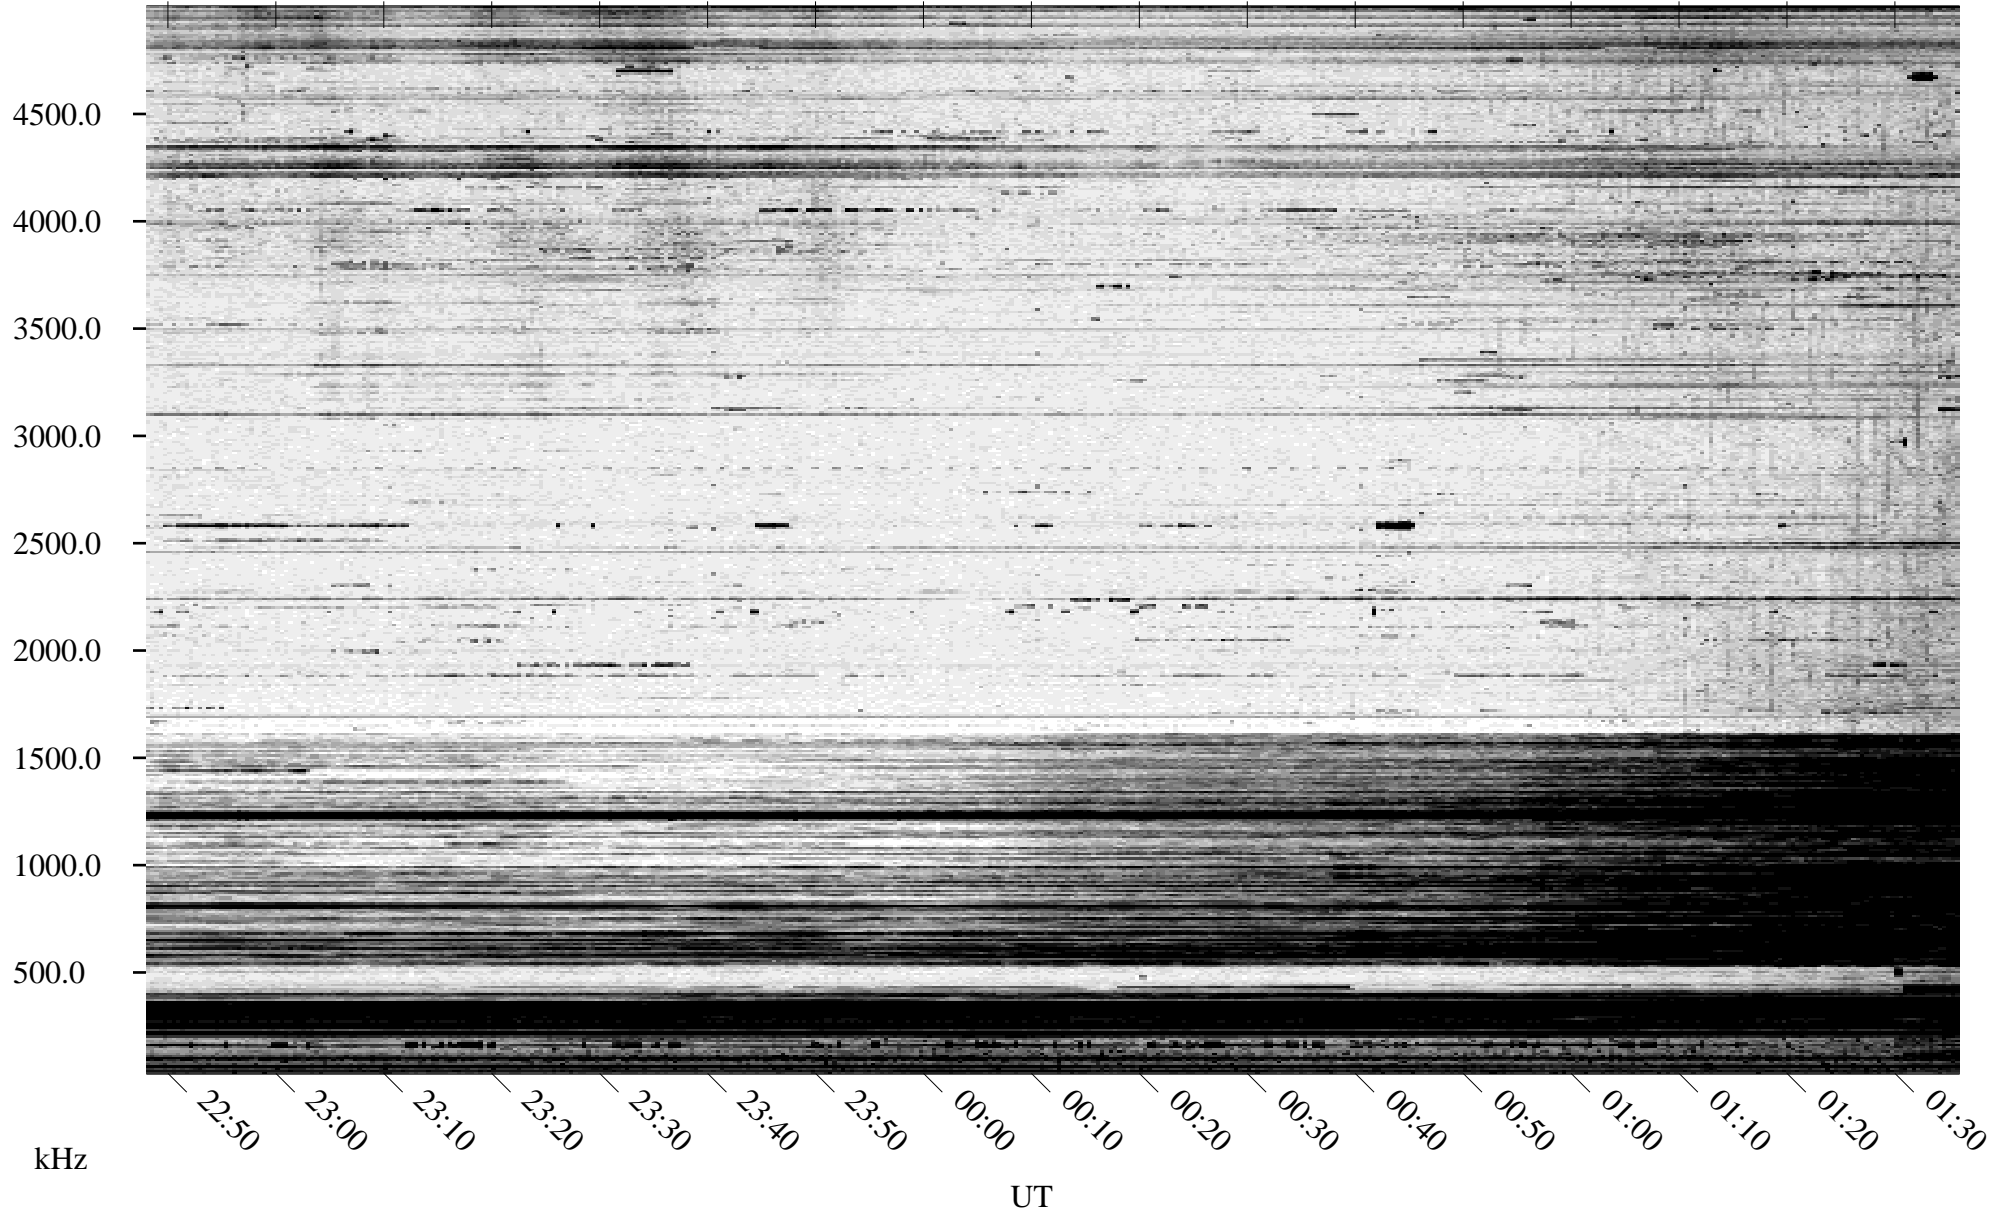

10/31/1995 Churchill, Manitoba

Linear Scale Black = 161 White = 15

ch95304l.r00m max_12

Page 1

10/31/1995 Churchill, Manitoba

Linear Scale Black = 161 White = 15

ch95304l.r00m max_12

Page 2

11/01/1995 Churchill, Manitoba

Linear Scale Black = 161 White = 15

ch95304l.r00m max_12

Page 3

11/01/1995 Churchill, Manitoba

Linear Scale Black = 161 White = 15

ch95304l.r00m max_12

Page 4

11/01/1995 Churchill, Manitoba

Linear Scale Black = 161 White = 15

ch95304l.r00m max_12

Page 5

11/01/1995 Churchill, Manitoba

Linear Scale Black = 161 White = 15

ch95304l.r00m max_12

Page 6

11/01/1995 Churchill, Manitoba

Linear Scale Black = 161 White = 15

ch95304l.r00m max_12

Page 7

11/01/1995 Churchill, Manitoba

Linear Scale Black = 161 White = 15

ch95304l.r00m max_12

Page 8