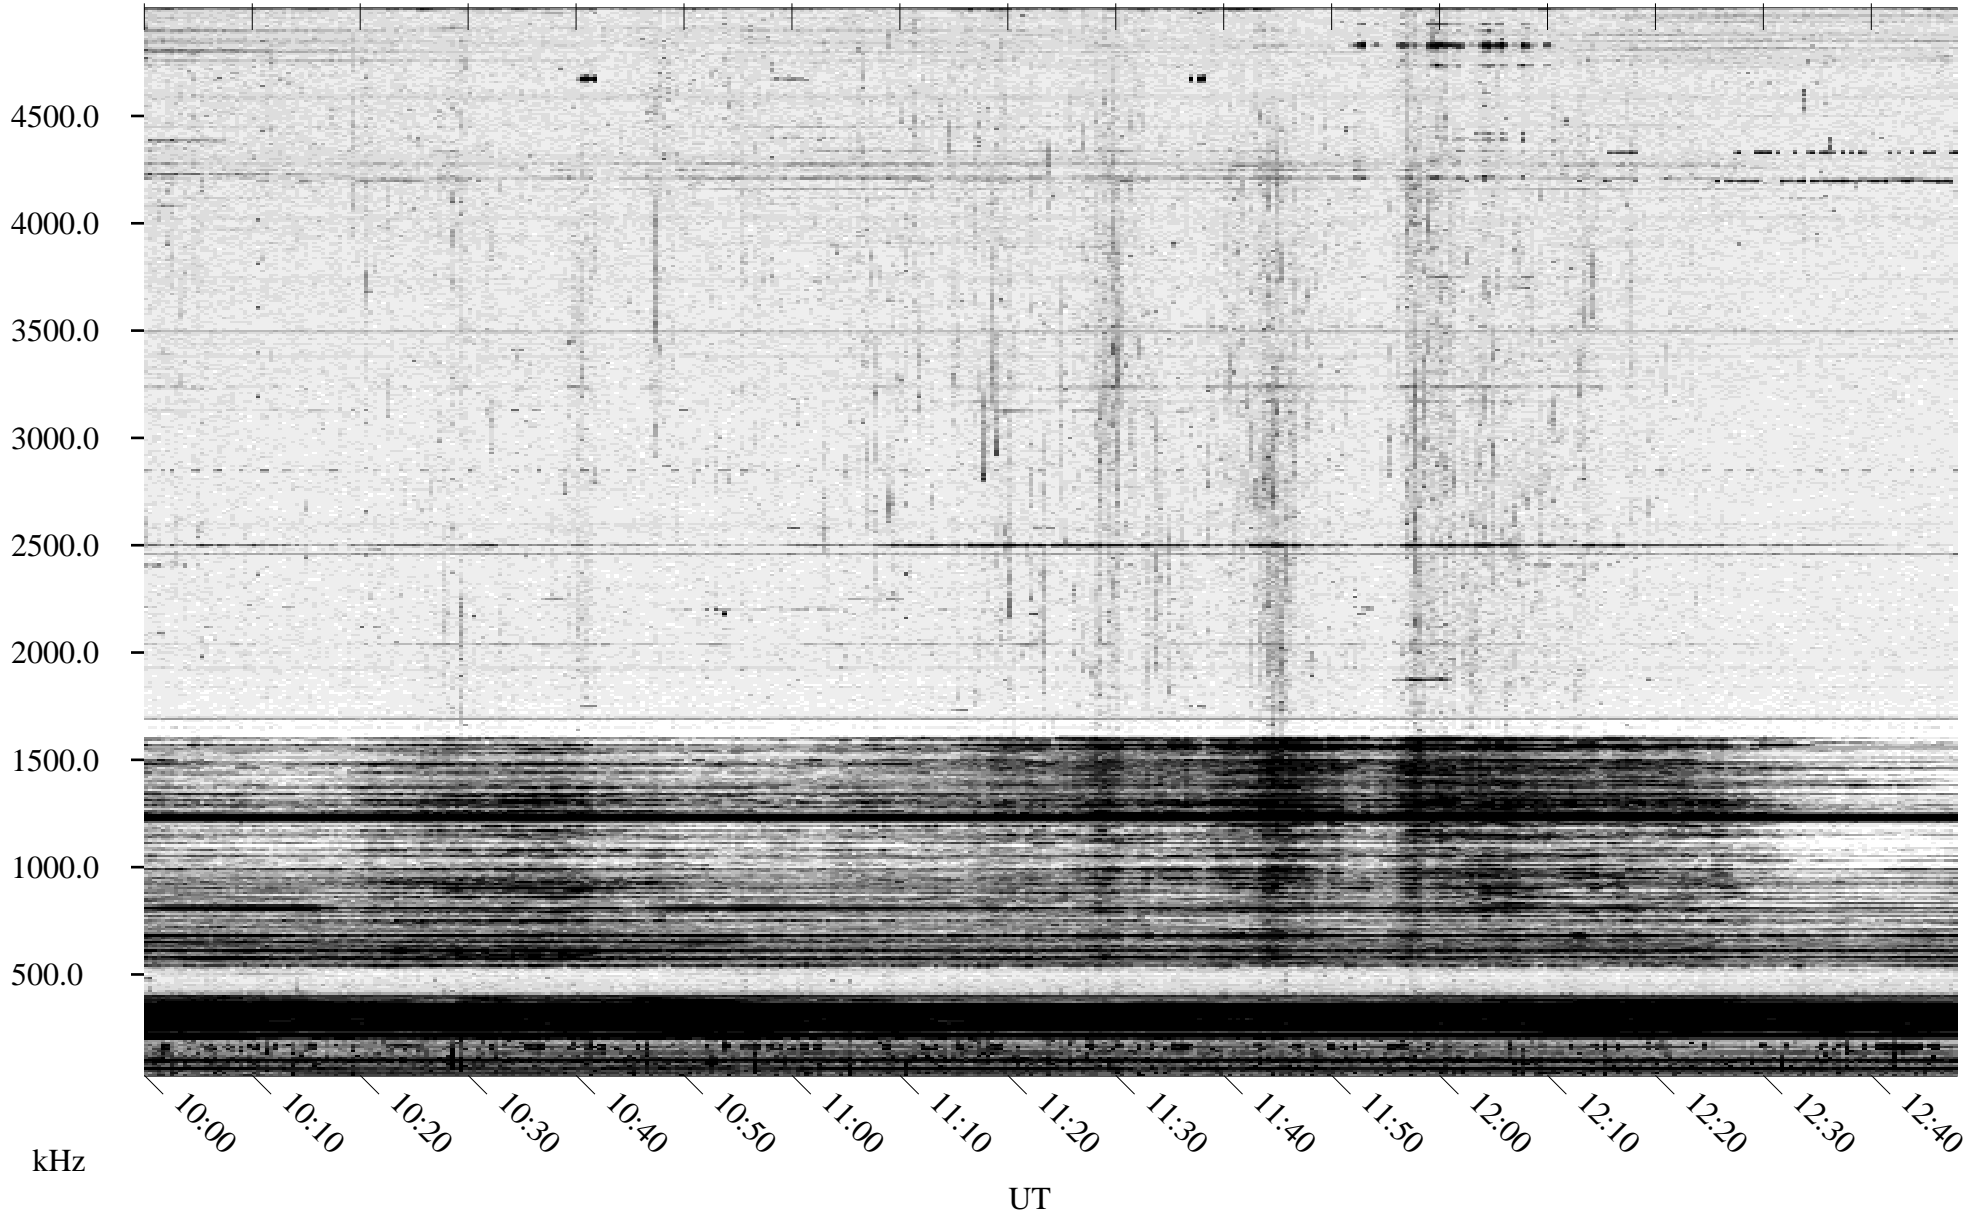

10/31/1995 Churchill, Manitoba

Linear Scale Black = 161 White = 15

ch95304l.r00m max_12

Page 1

10/31/1995 Churchill, Manitoba

Linear Scale Black = 161 White = 15

ch95304l.r00m max_12

Page 2

11/01/1995 Churchill, Manitoba

Linear Scale Black = 161 White = 15

ch95304l.r00m max_12

Page 3

11/01/1995 Churchill, Manitoba

Linear Scale Black = 161 White = 15

ch95304l.r00m max_12

Page 4

11/01/1995 Churchill, Manitoba

Linear Scale Black = 161 White = 15

ch95304l.r00m max_12

Page 5

11/01/1995 Churchill, Manitoba

Linear Scale Black = 161 White = 15

ch95304l.r00m max_12

Page 6

11/01/1995 Churchill, Manitoba

Linear Scale Black = 161 White = 15

ch95304l.r00m max_12

Page 7

11/01/1995 Churchill, Manitoba

Linear Scale Black = 161 White = 15

ch95304l.r00m max_12

Page 8