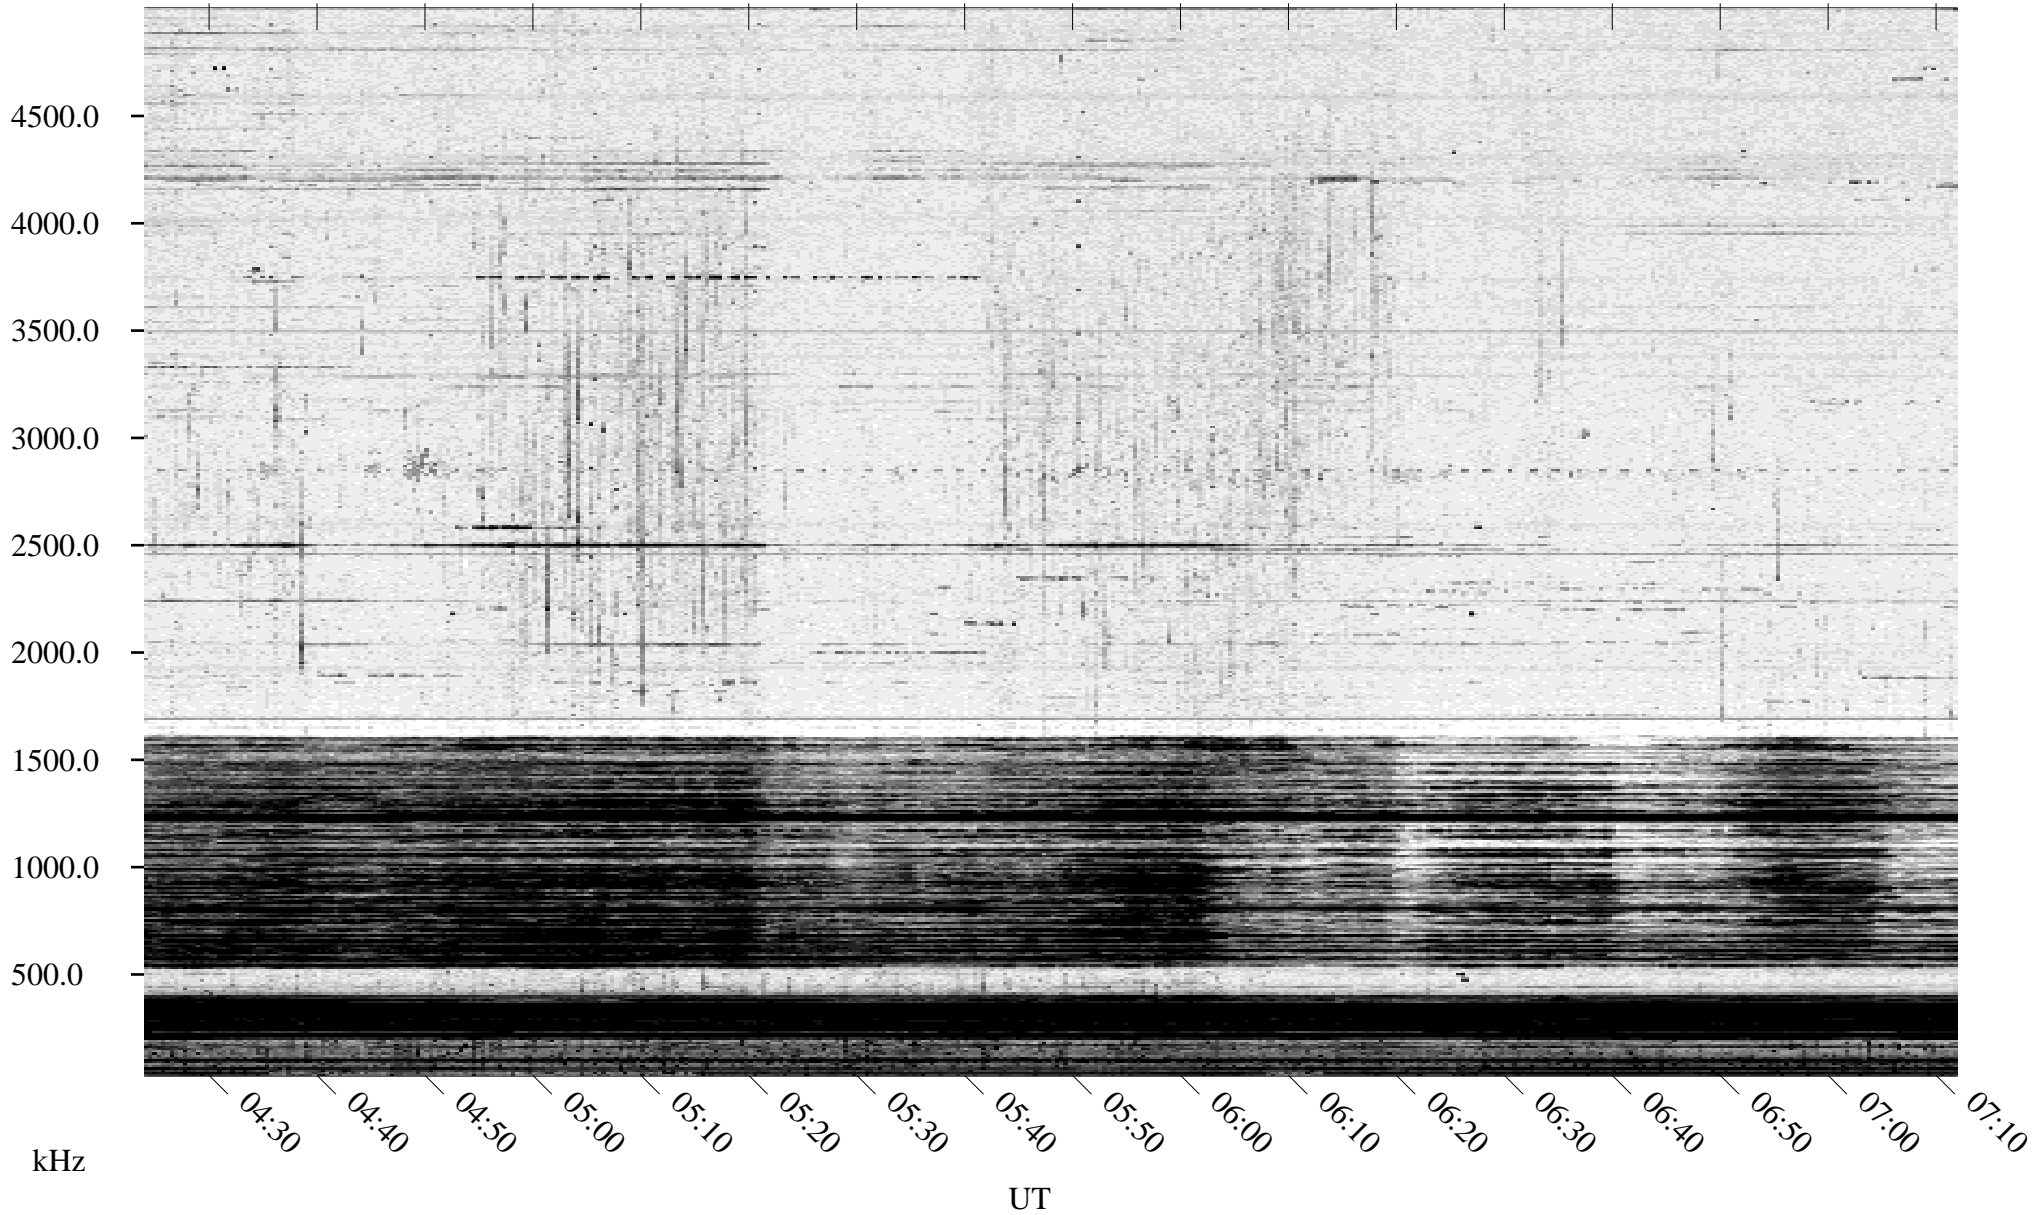

10/31/1995 Churchill, Manitoba

Linear Scale Black = 161 White = 15

ch95304l.r00m max_12

Page 1

10/31/1995 Churchill, Manitoba

Linear Scale Black = 161 White = 15

ch95304l.r00m max_12

Page 2

11/01/1995 Churchill, Manitoba

Linear Scale Black = 161 White = 15

ch95304l.r00m max_12

Page 3

11/01/1995 Churchill, Manitoba

Linear Scale Black = 161 White = 15

ch95304l.r00m max_12

Page 4

11/01/1995 Churchill, Manitoba

Linear Scale Black = 161 White = 15

ch95304l.r00m max_12

Page 5

11/01/1995 Churchill, Manitoba

Linear Scale Black = 161 White = 15

ch95304l.r00m max_12

Page 6

11/01/1995 Churchill, Manitoba

Linear Scale Black = 161 White = 15

ch95304l.r00m max_12

Page 7

11/01/1995 Churchill, Manitoba

Linear Scale Black = 161 White = 15

ch95304l.r00m max_12

Page 8