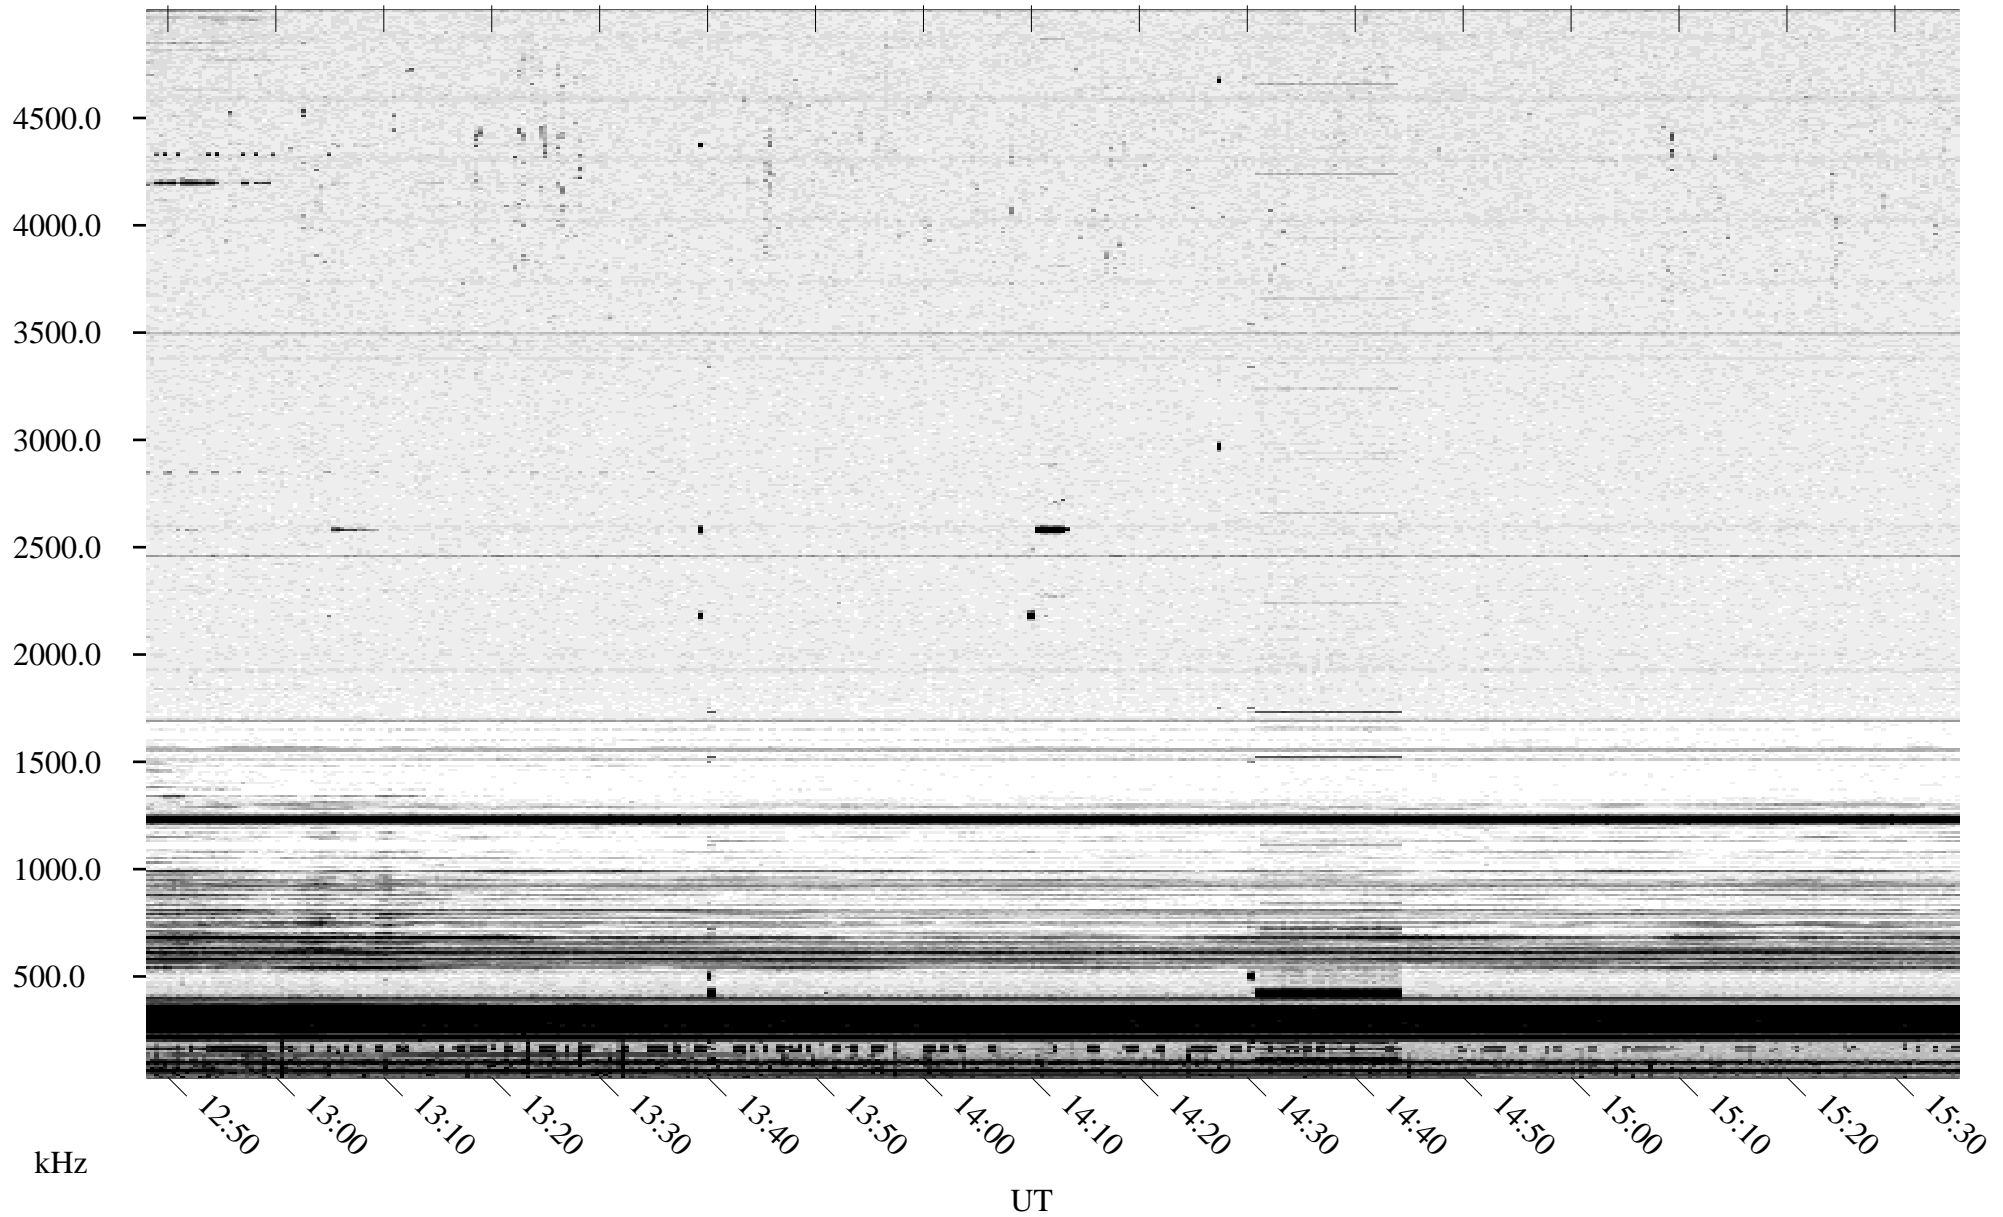

10/31/1995 Churchill, Manitoba

Linear Scale Black = 161 White = 15

ch95304l.r00m max_12

Page 1

10/31/1995 Churchill, Manitoba

Linear Scale Black = 161 White = 15

ch95304l.r00m max_12

Page 2

11/01/1995 Churchill, Manitoba

Linear Scale Black = 161 White = 15

ch95304l.r00m max_12

Page 3

11/01/1995 Churchill, Manitoba

Linear Scale Black = 161 White = 15

ch95304l.r00m max_12

Page 4

11/01/1995 Churchill, Manitoba

Linear Scale Black = 161 White = 15

ch95304l.r00m max_12

Page 5

11/01/1995 Churchill, Manitoba

Linear Scale Black = 161 White = 15

ch95304l.r00m max_12

Page 6

11/01/1995 Churchill, Manitoba

Linear Scale Black = 161 White = 15

ch95304l.r00m max_12

Page 7

11/01/1995 Churchill, Manitoba

Linear Scale Black = 161 White = 15

ch95304l.r00m max_12

Page 8