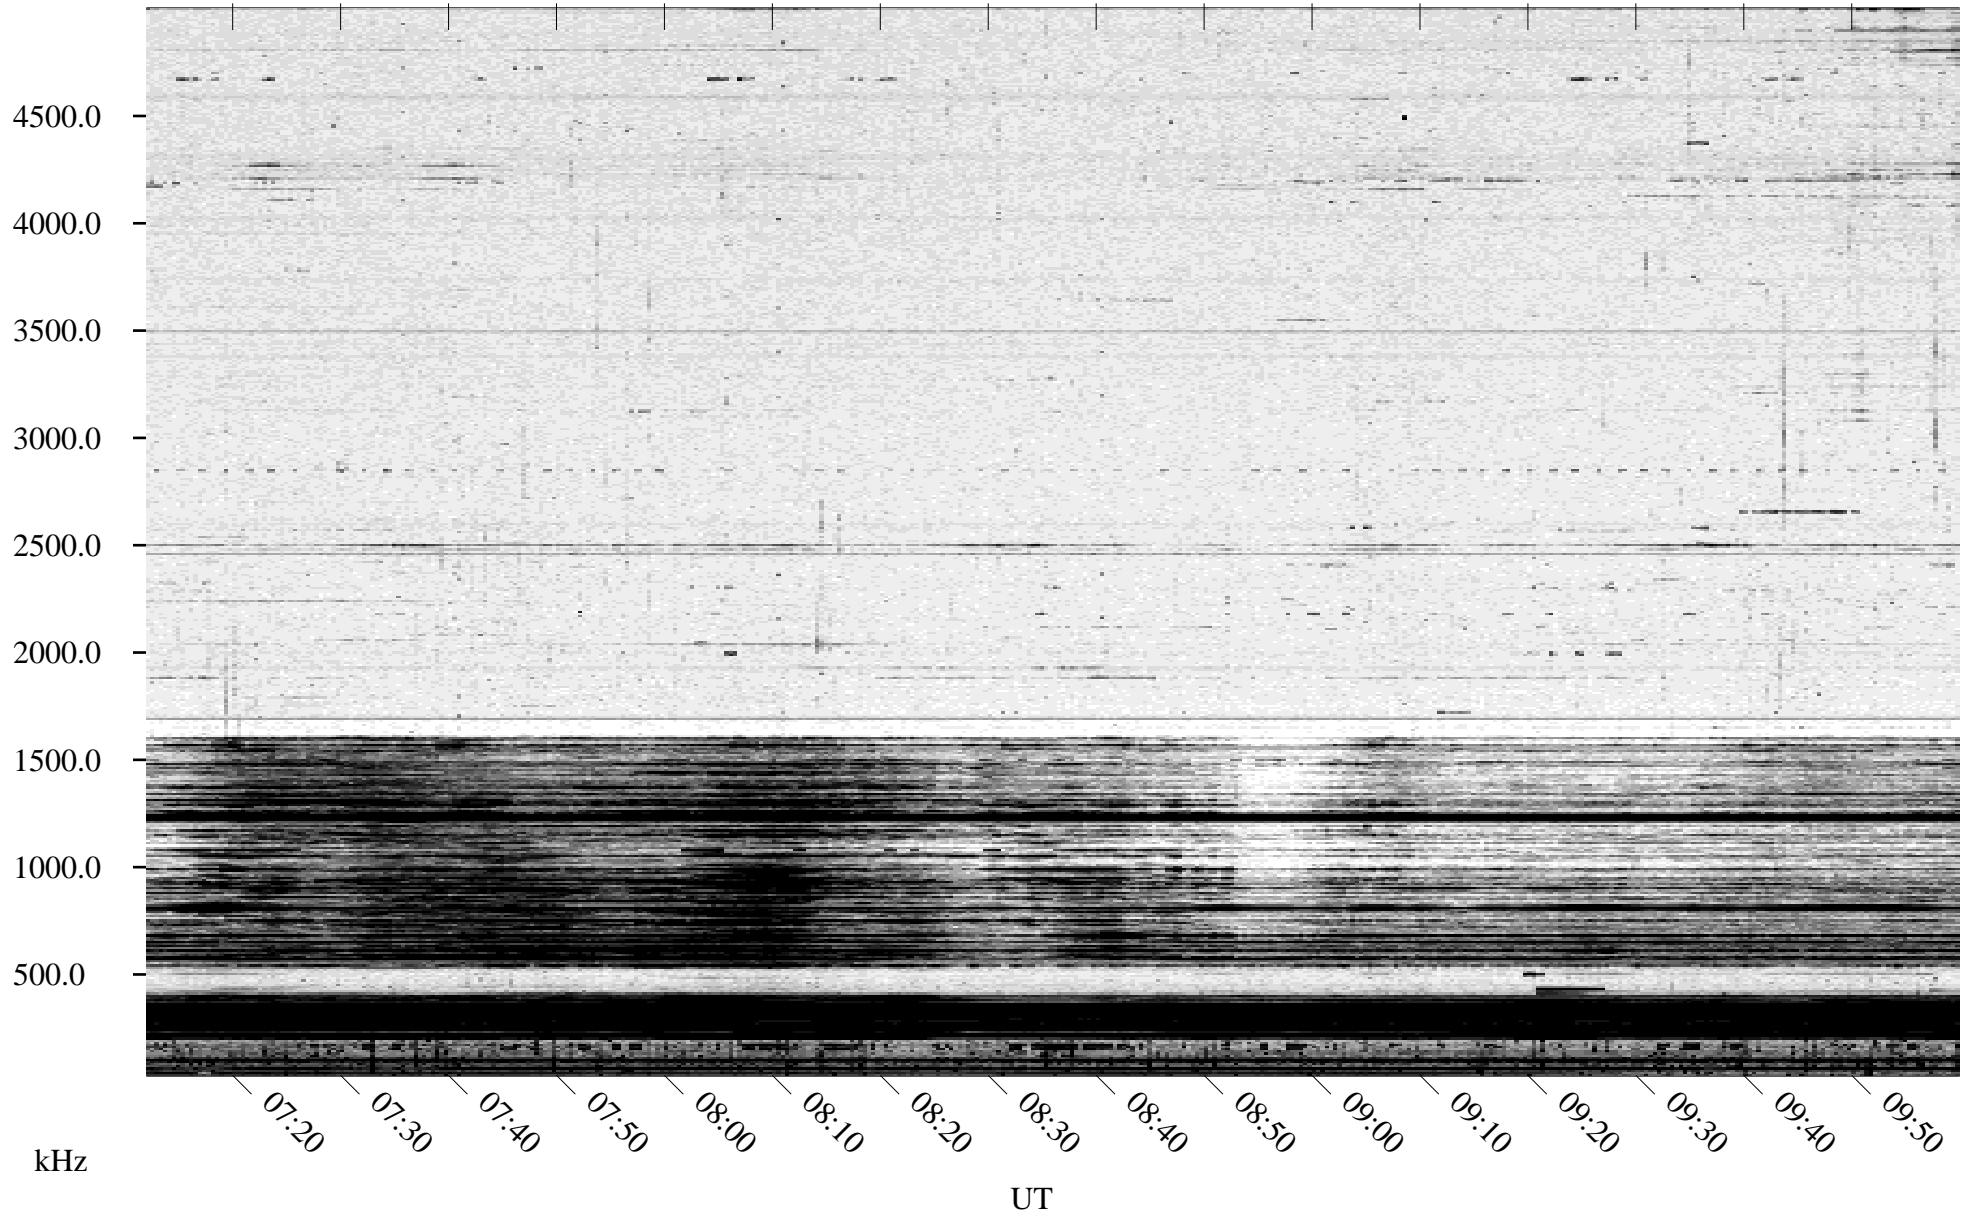

10/31/1995 Churchill, Manitoba

Linear Scale Black = 161 White = 15

ch95304l.r00m max_12

Page 1

10/31/1995 Churchill, Manitoba

Linear Scale Black = 161 White = 15

ch95304l.r00m max_12

Page 2

11/01/1995 Churchill, Manitoba

Linear Scale Black = 161 White = 15

ch95304l.r00m max_12

Page 3

11/01/1995 Churchill, Manitoba

Linear Scale Black = 161 White = 15

ch95304l.r00m max_12

Page 4

11/01/1995 Churchill, Manitoba

Linear Scale Black = 161 White = 15

ch95304l.r00m max_12

Page 5

11/01/1995 Churchill, Manitoba

Linear Scale Black = 161 White = 15

ch95304l.r00m max_12

Page 6

11/01/1995 Churchill, Manitoba

Linear Scale Black = 161 White = 15

ch95304l.r00m max_12

Page 7

11/01/1995 Churchill, Manitoba

Linear Scale Black = 161 White = 15

ch95304l.r00m max_12

Page 8