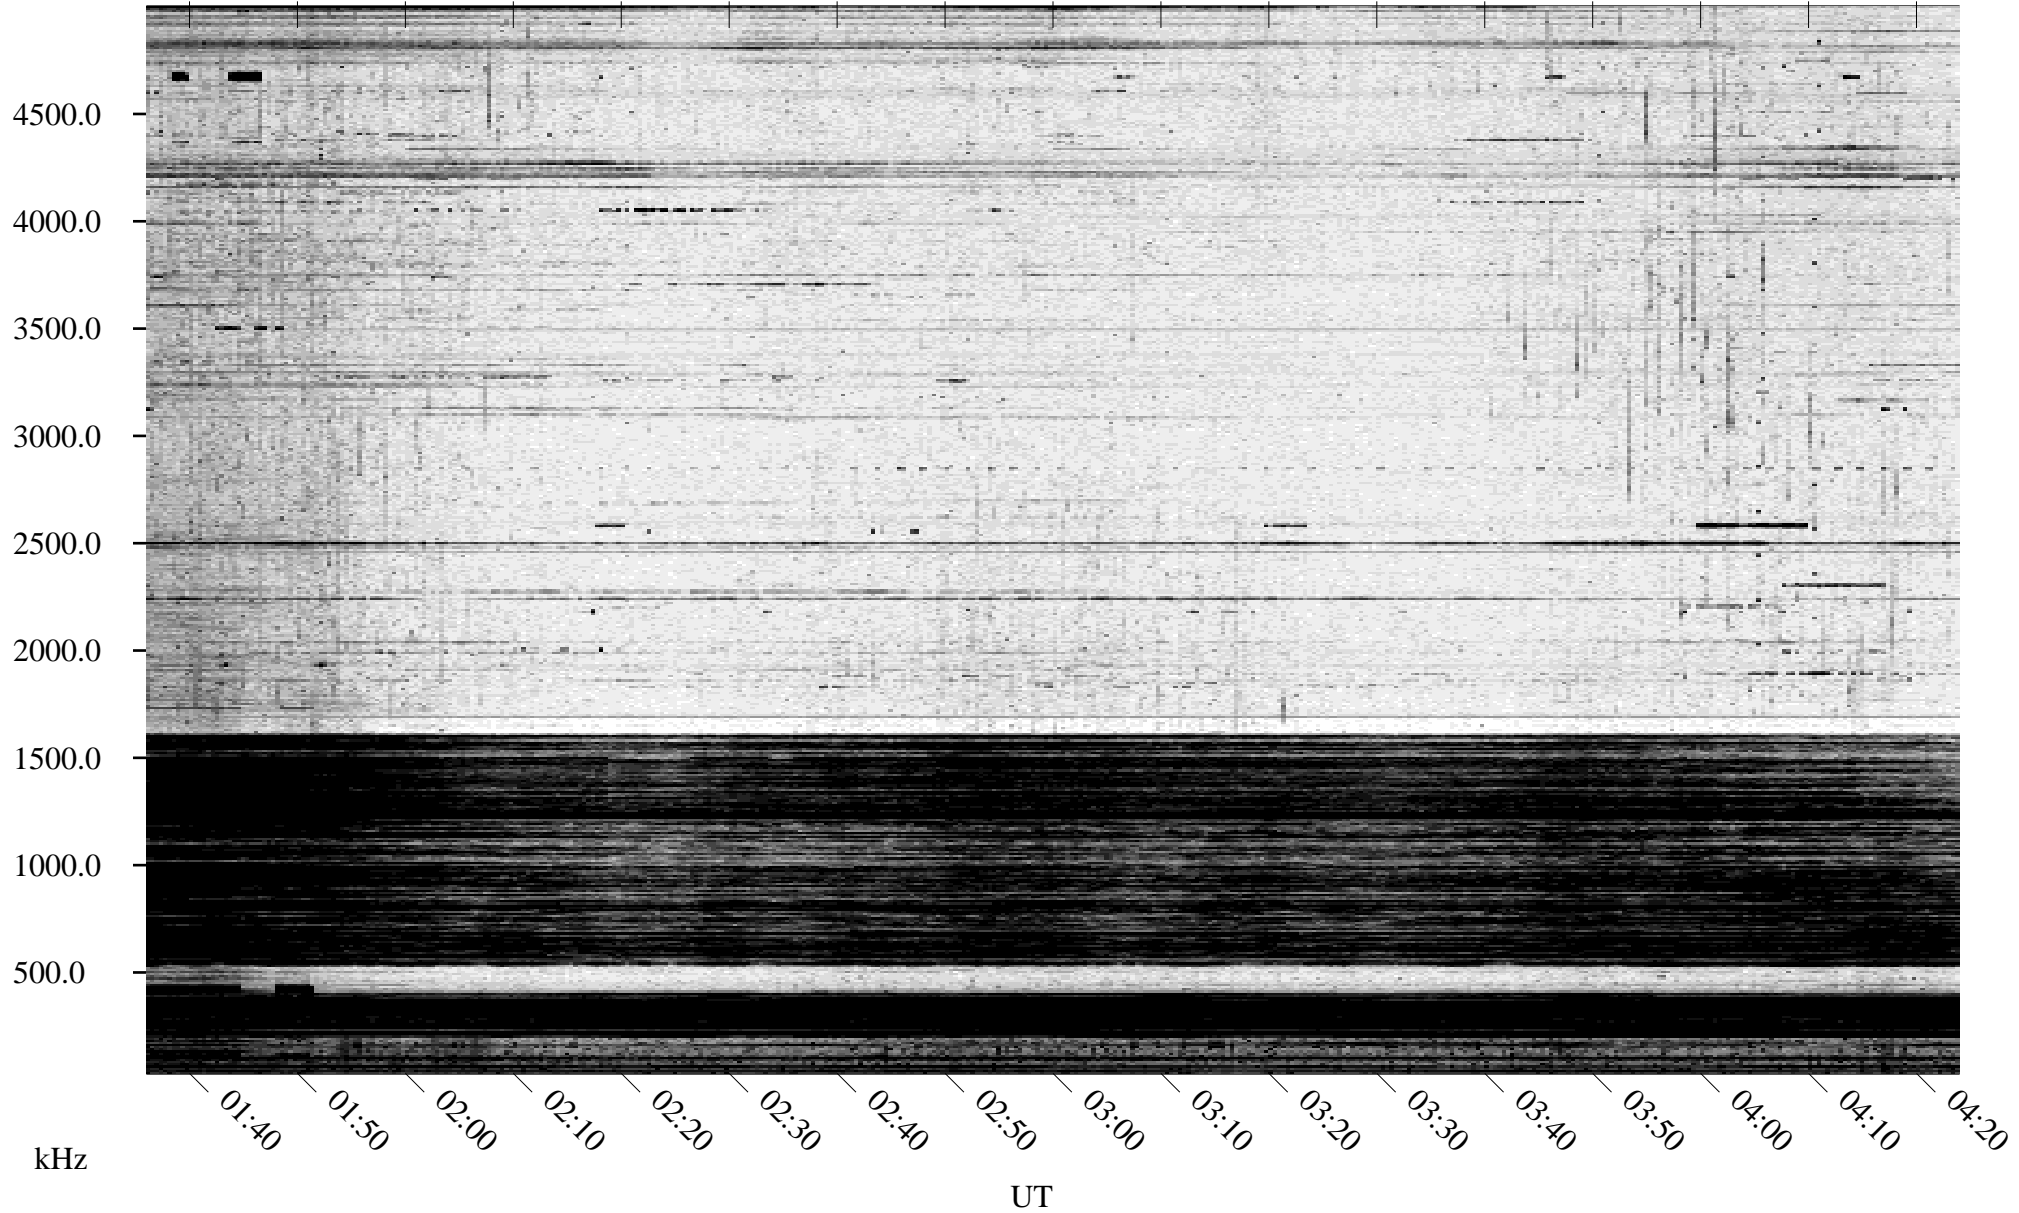

10/31/1995 Churchill, Manitoba

Linear Scale Black = 161 White = 15

ch95304l.r00m max_12

Page 1

10/31/1995 Churchill, Manitoba

Linear Scale Black = 161 White = 15

ch95304l.r00m max_12

Page 2

11/01/1995 Churchill, Manitoba

Linear Scale Black = 161 White = 15

ch95304l.r00m max_12

Page 3

11/01/1995 Churchill, Manitoba

Linear Scale Black = 161 White = 15

ch95304l.r00m max_12

Page 4

11/01/1995 Churchill, Manitoba

Linear Scale Black = 161 White = 15

ch95304l.r00m max_12

Page 5

11/01/1995 Churchill, Manitoba

Linear Scale Black = 161 White = 15

ch95304l.r00m max_12

Page 6

11/01/1995 Churchill, Manitoba

Linear Scale Black = 161 White = 15

ch95304l.r00m max_12

Page 7

11/01/1995 Churchill, Manitoba

Linear Scale Black = 161 White = 15

ch95304l.r00m max_12

Page 8