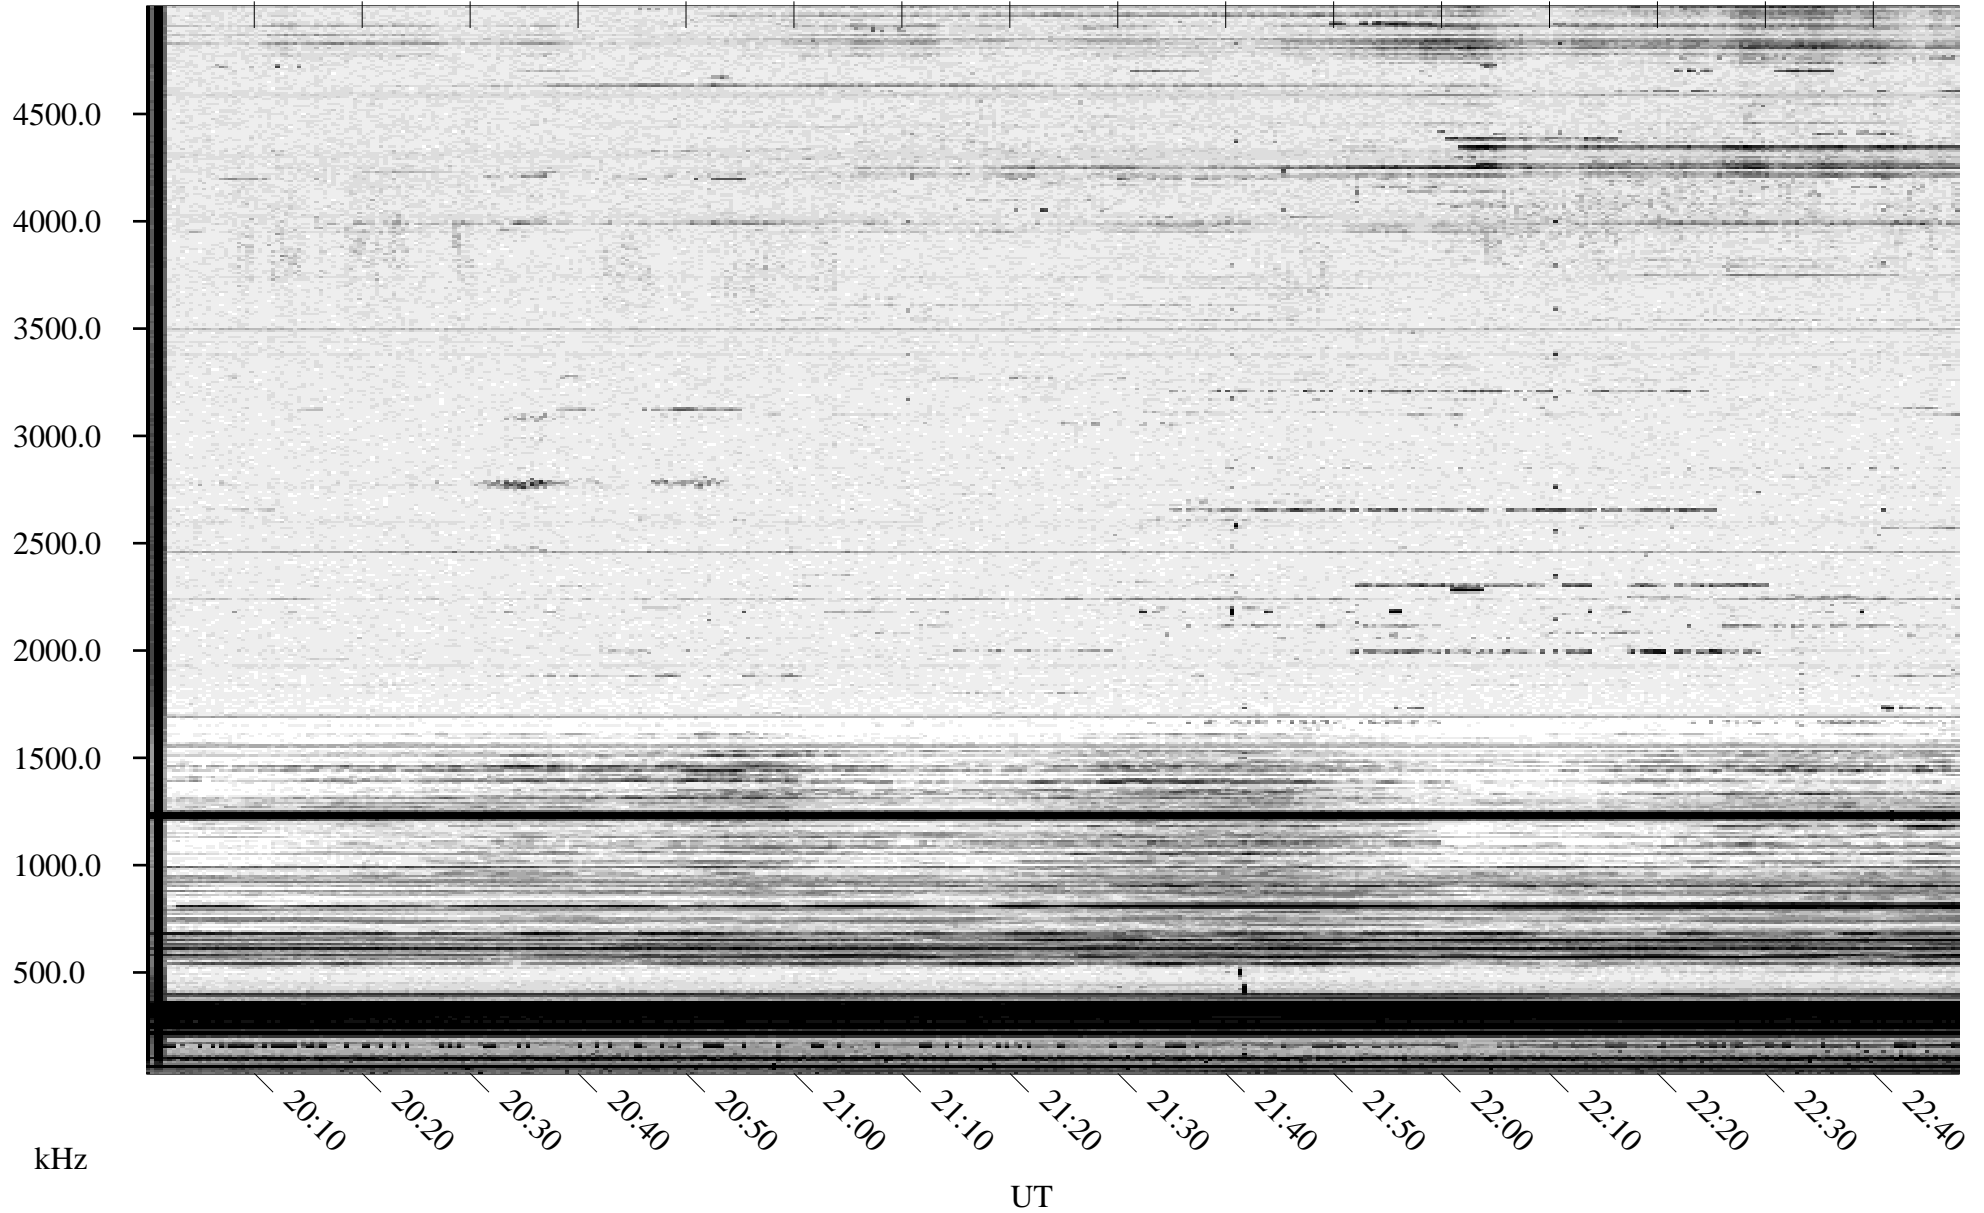

10/31/1995 Churchill, Manitoba

Linear Scale Black = 161 White = 15

ch95304l.r00m max_12

Page 1

10/31/1995 Churchill, Manitoba

Linear Scale Black = 161 White = 15

ch95304l.r00m max_12

Page 2

11/01/1995 Churchill, Manitoba

Linear Scale Black = 161 White = 15

ch95304l.r00m max_12

Page 3

11/01/1995 Churchill, Manitoba

Linear Scale Black = 161 White = 15

ch95304l.r00m max_12

Page 4

11/01/1995 Churchill, Manitoba

Linear Scale Black = 161 White = 15

ch95304l.r00m max_12

Page 5

11/01/1995 Churchill, Manitoba

Linear Scale Black = 161 White = 15

ch95304l.r00m max_12

Page 6

11/01/1995 Churchill, Manitoba

Linear Scale Black = 161 White = 15

ch95304l.r00m max_12

Page 7

11/01/1995 Churchill, Manitoba

Linear Scale Black = 161 White = 15

ch95304l.r00m max_12

Page 8