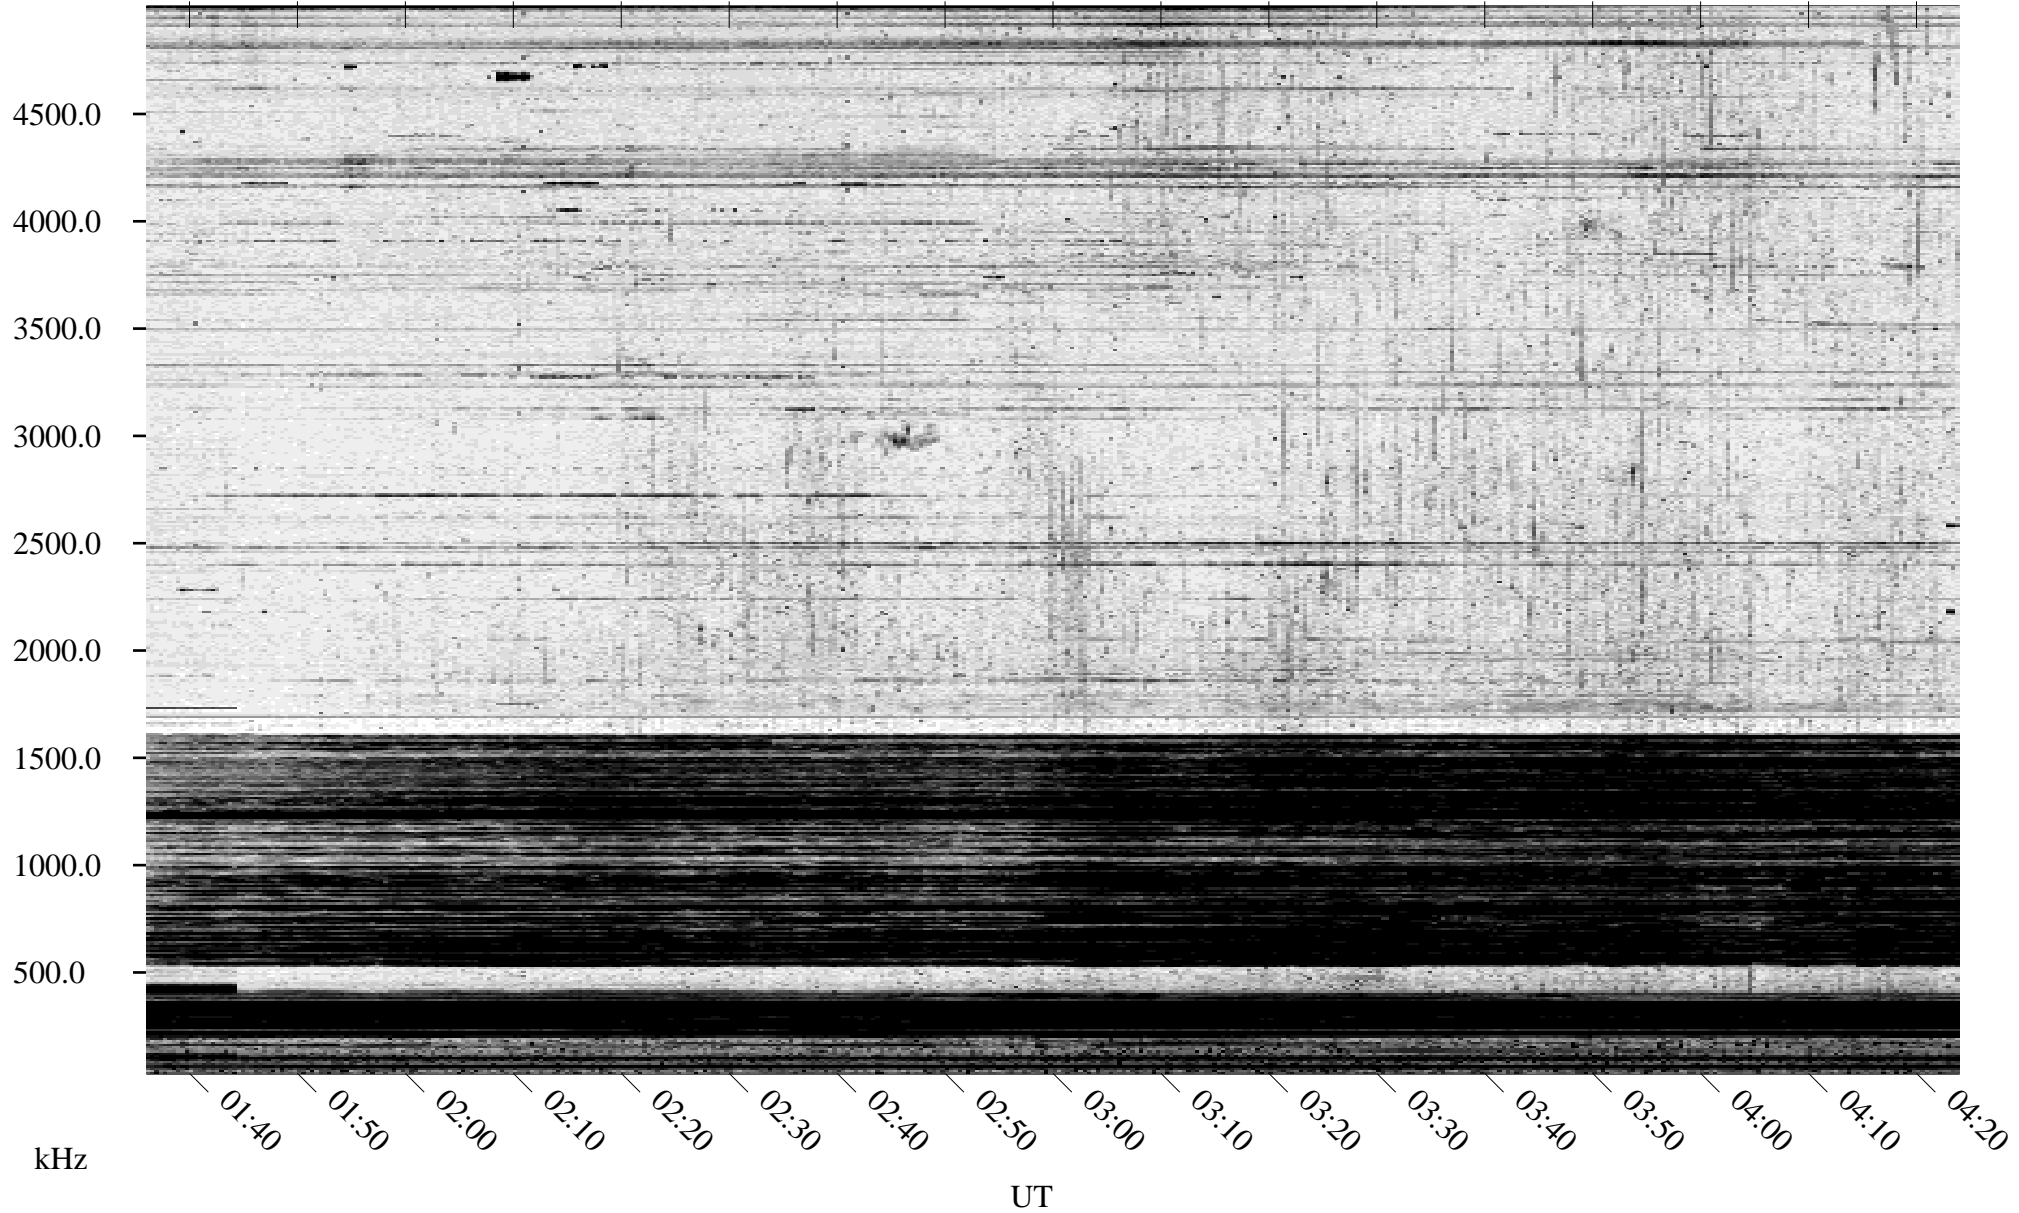

11/01/1995 Churchill, Manitoba

Linear Scale Black = 161 White = 15

ch95305l.r00m max_12

Page 1

11/01/1995 Churchill, Manitoba

Linear Scale Black = 161 White = 15

ch953051.r00m max_12

Page 2

11/02/1995 Churchill, Manitoba

Linear Scale Black = 161 White = 15

ch953051.r00m max_12

Page 3

11/02/1995 Churchill, Manitoba

Linear Scale Black = 161 White = 15

ch953051.r00m max_12

Page 4

11/02/1995 Churchill, Manitoba

Linear Scale Black = 161 White = 15

ch953051.r00m max_12

Page 5

11/02/1995 Churchill, Manitoba

Linear Scale Black = 161 White = 15

ch953051.r00m max_12

Page 6

11/02/1995 Churchill, Manitoba

Linear Scale Black = 161 White = 15

ch953051.r00m max_12

Page 7

11/02/1995 Churchill, Manitoba

Linear Scale Black = 161 White = 15

ch953051.r00m max_12