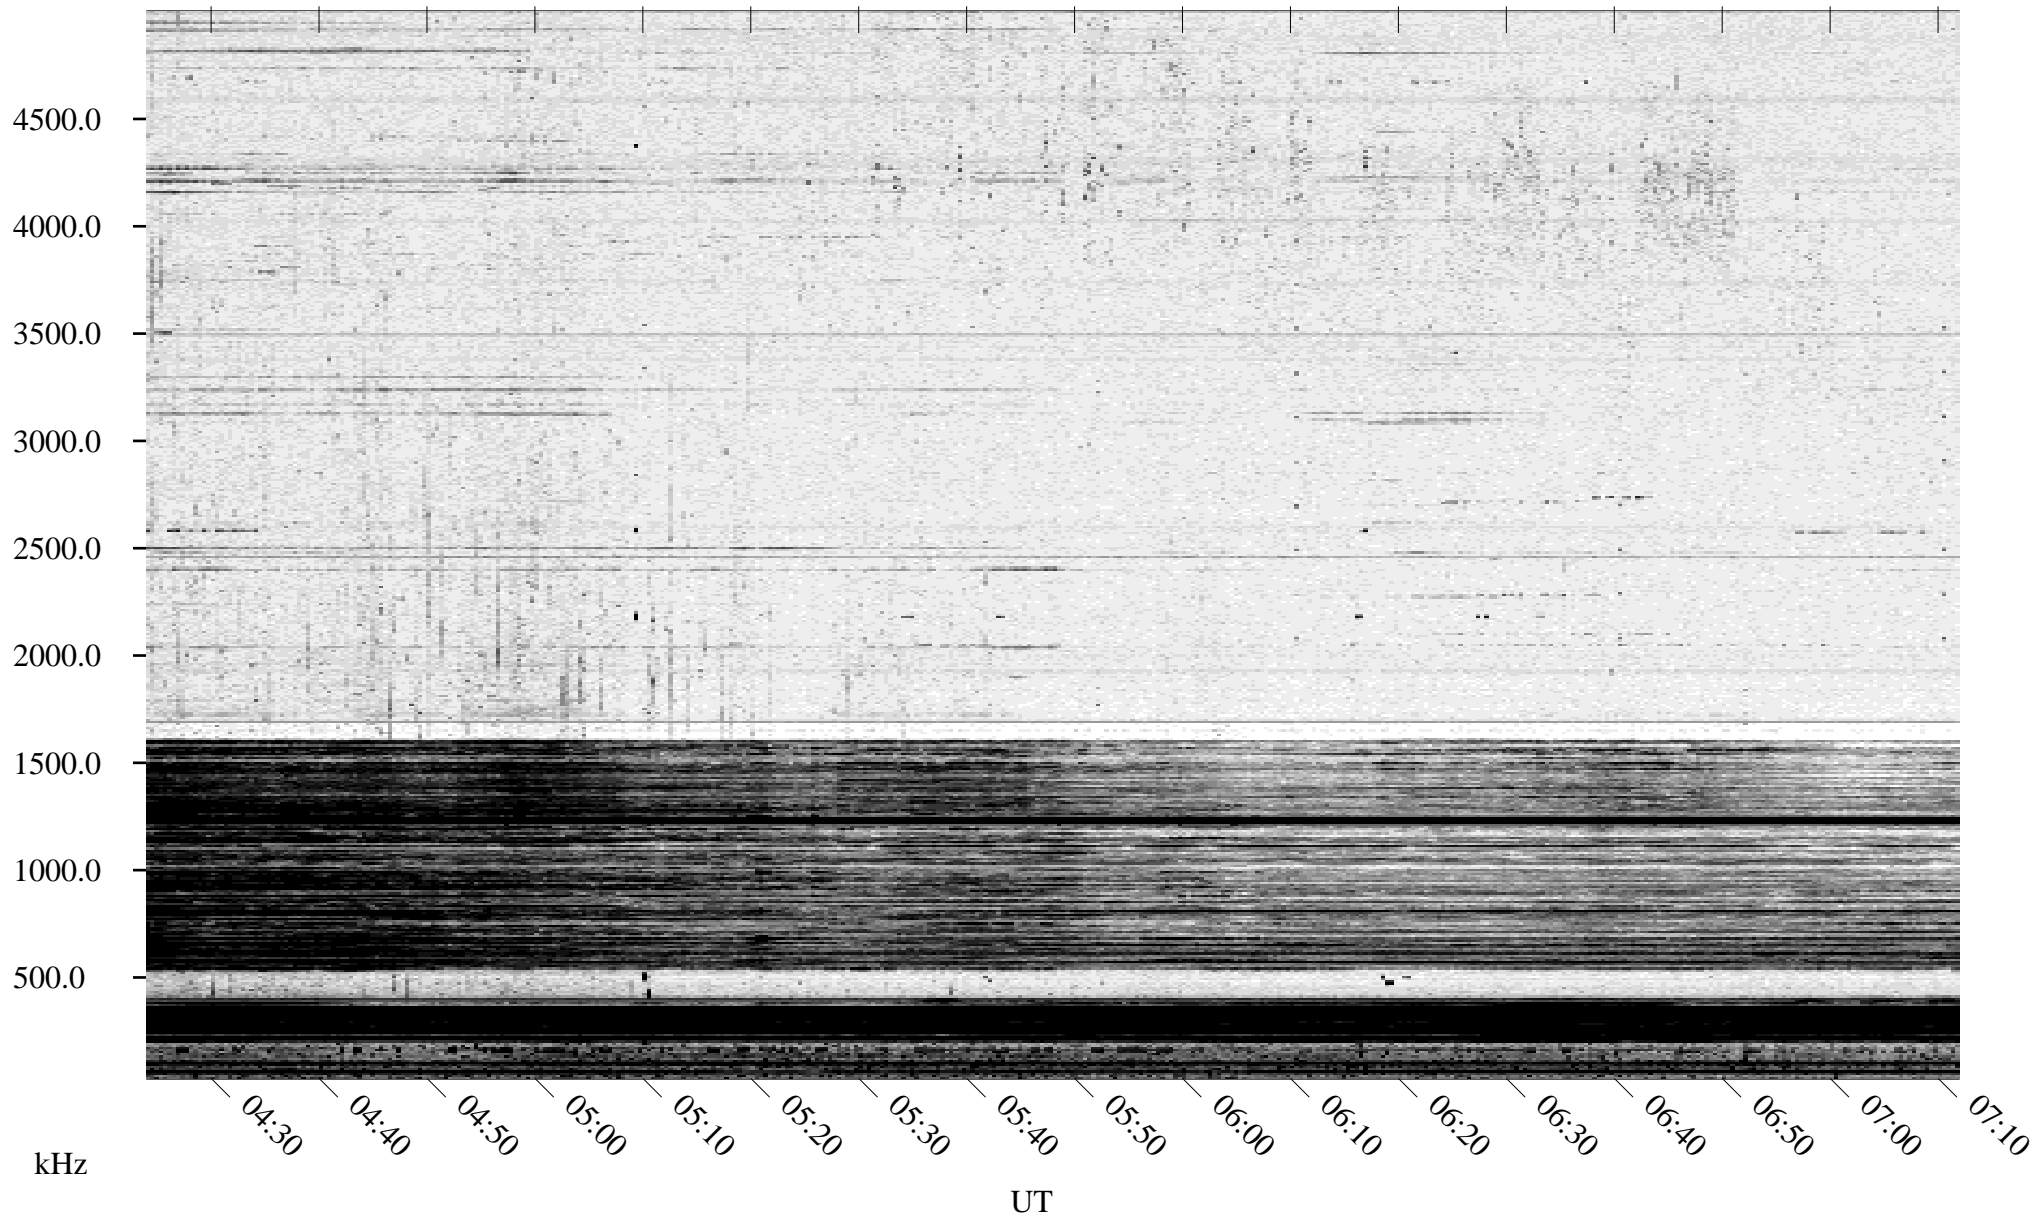

11/01/1995 Churchill, Manitoba

Linear Scale Black = 161 White = 15

ch95305l.r00m max_12

Page 1

11/01/1995 Churchill, Manitoba

Linear Scale Black = 161 White = 15

ch953051.r00m max_12

Page 2

11/02/1995 Churchill, Manitoba

Linear Scale Black = 161 White = 15

ch953051.r00m max_12

Page 3

11/02/1995 Churchill, Manitoba

Linear Scale Black = 161 White = 15

ch953051.r00m max_12

Page 4

11/02/1995 Churchill, Manitoba

Linear Scale Black = 161 White = 15

ch953051.r00m max_12

Page 5

11/02/1995 Churchill, Manitoba

Linear Scale Black = 161 White = 15

ch953051.r00m max_12

Page 6

11/02/1995 Churchill, Manitoba

Linear Scale Black = 161 White = 15

ch953051.r00m max_12

Page 7

11/02/1995 Churchill, Manitoba

Linear Scale Black = 161 White = 15

ch953051.r00m max_12