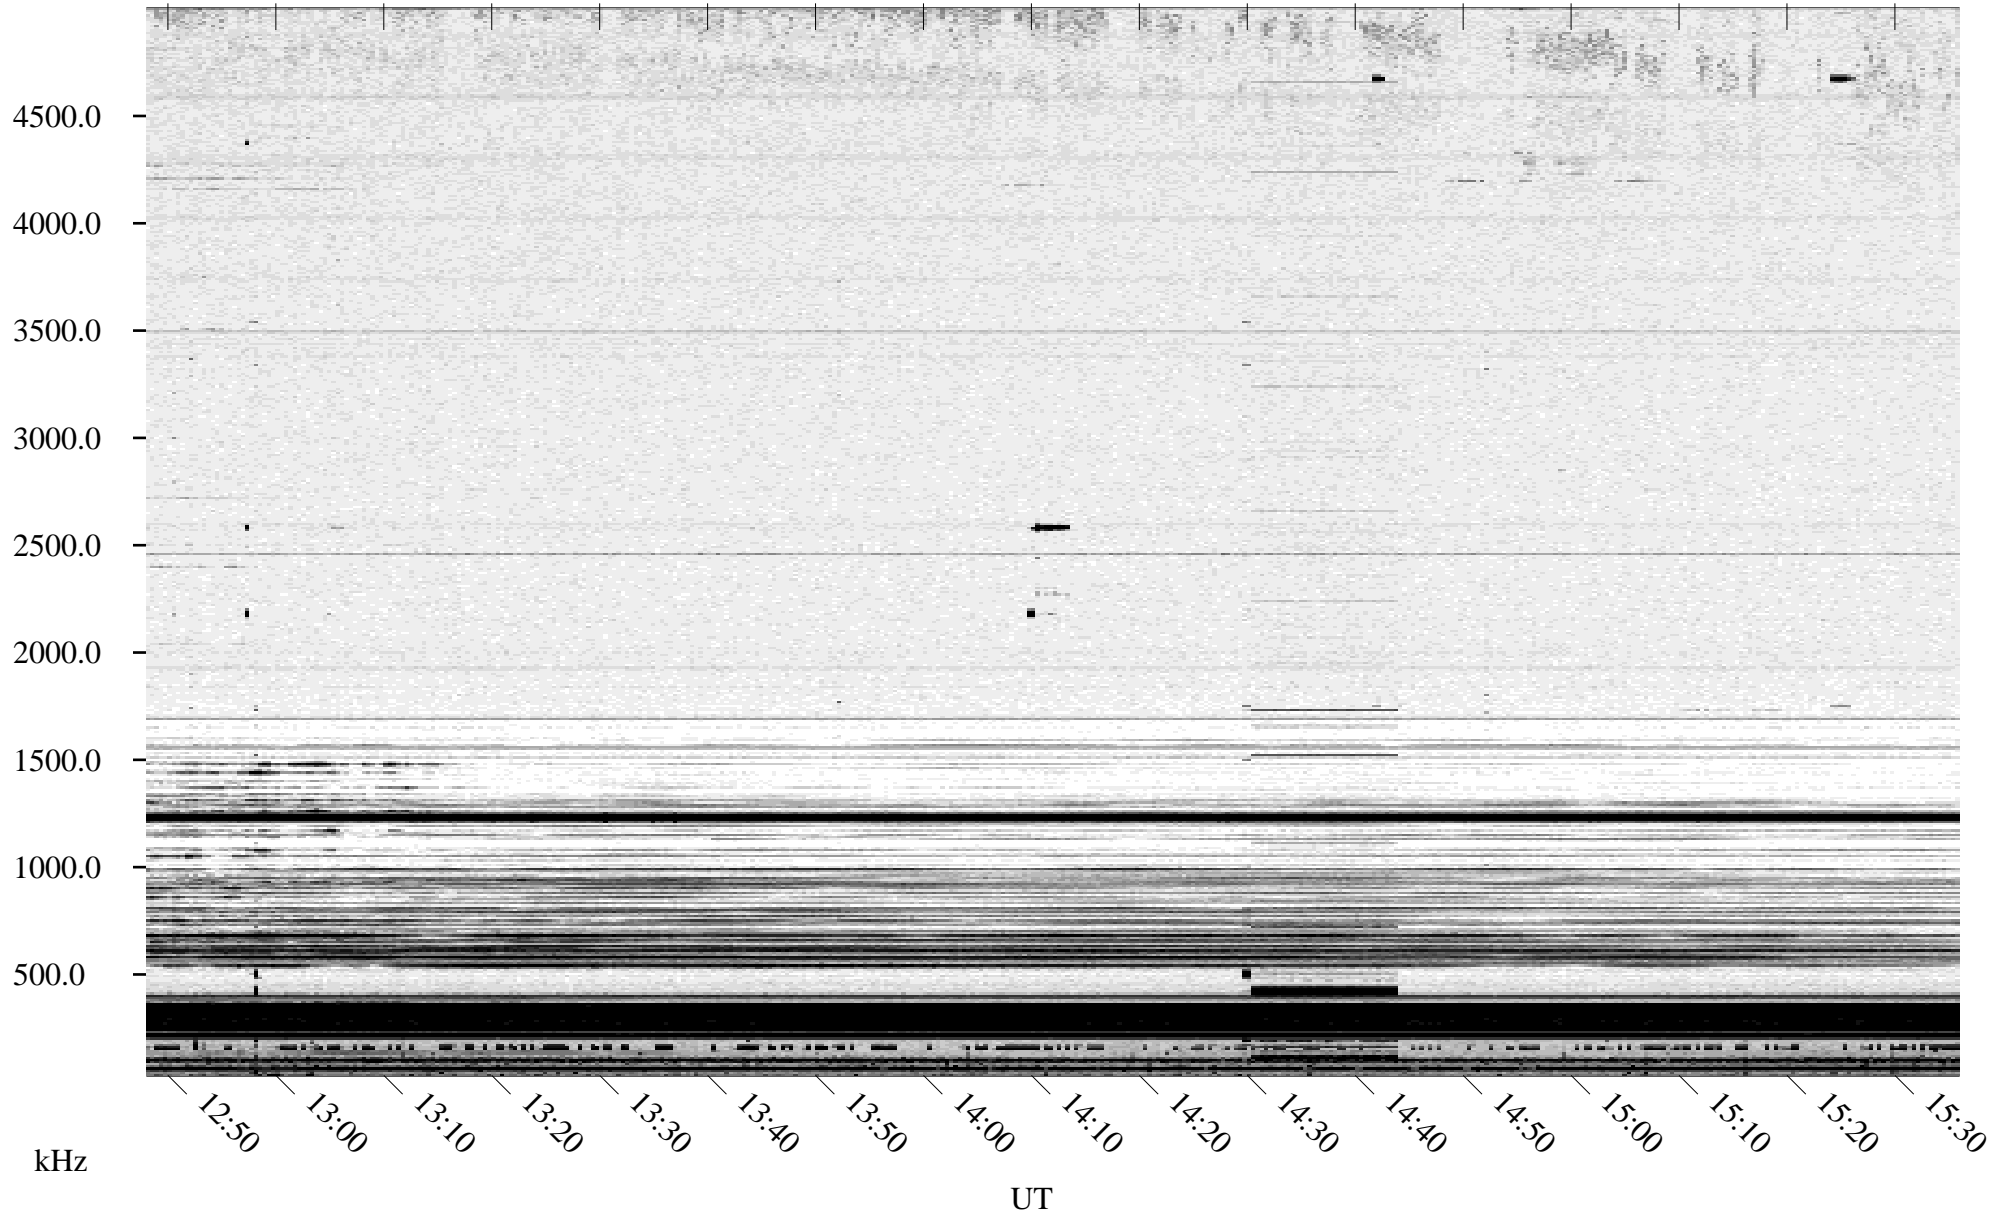

11/01/1995 Churchill, Manitoba

Linear Scale Black = 161 White = 15

ch95305l.r00m max_12

Page 1

11/01/1995 Churchill, Manitoba

Linear Scale Black = 161 White = 15

ch953051.r00m max_12

Page 2

11/02/1995 Churchill, Manitoba

Linear Scale Black = 161 White = 15

ch953051.r00m max_12

Page 3

11/02/1995 Churchill, Manitoba

Linear Scale Black = 161 White = 15

ch953051.r00m max_12

Page 4

11/02/1995 Churchill, Manitoba

Linear Scale Black = 161 White = 15

ch953051.r00m max_12

Page 5

11/02/1995 Churchill, Manitoba

Linear Scale Black = 161 White = 15

ch953051.r00m max_12

Page 6

11/02/1995 Churchill, Manitoba

Linear Scale Black = 161 White = 15

ch953051.r00m max_12

Page 7

11/02/1995 Churchill, Manitoba

Linear Scale Black = 161 White = 15

ch953051.r00m max_12