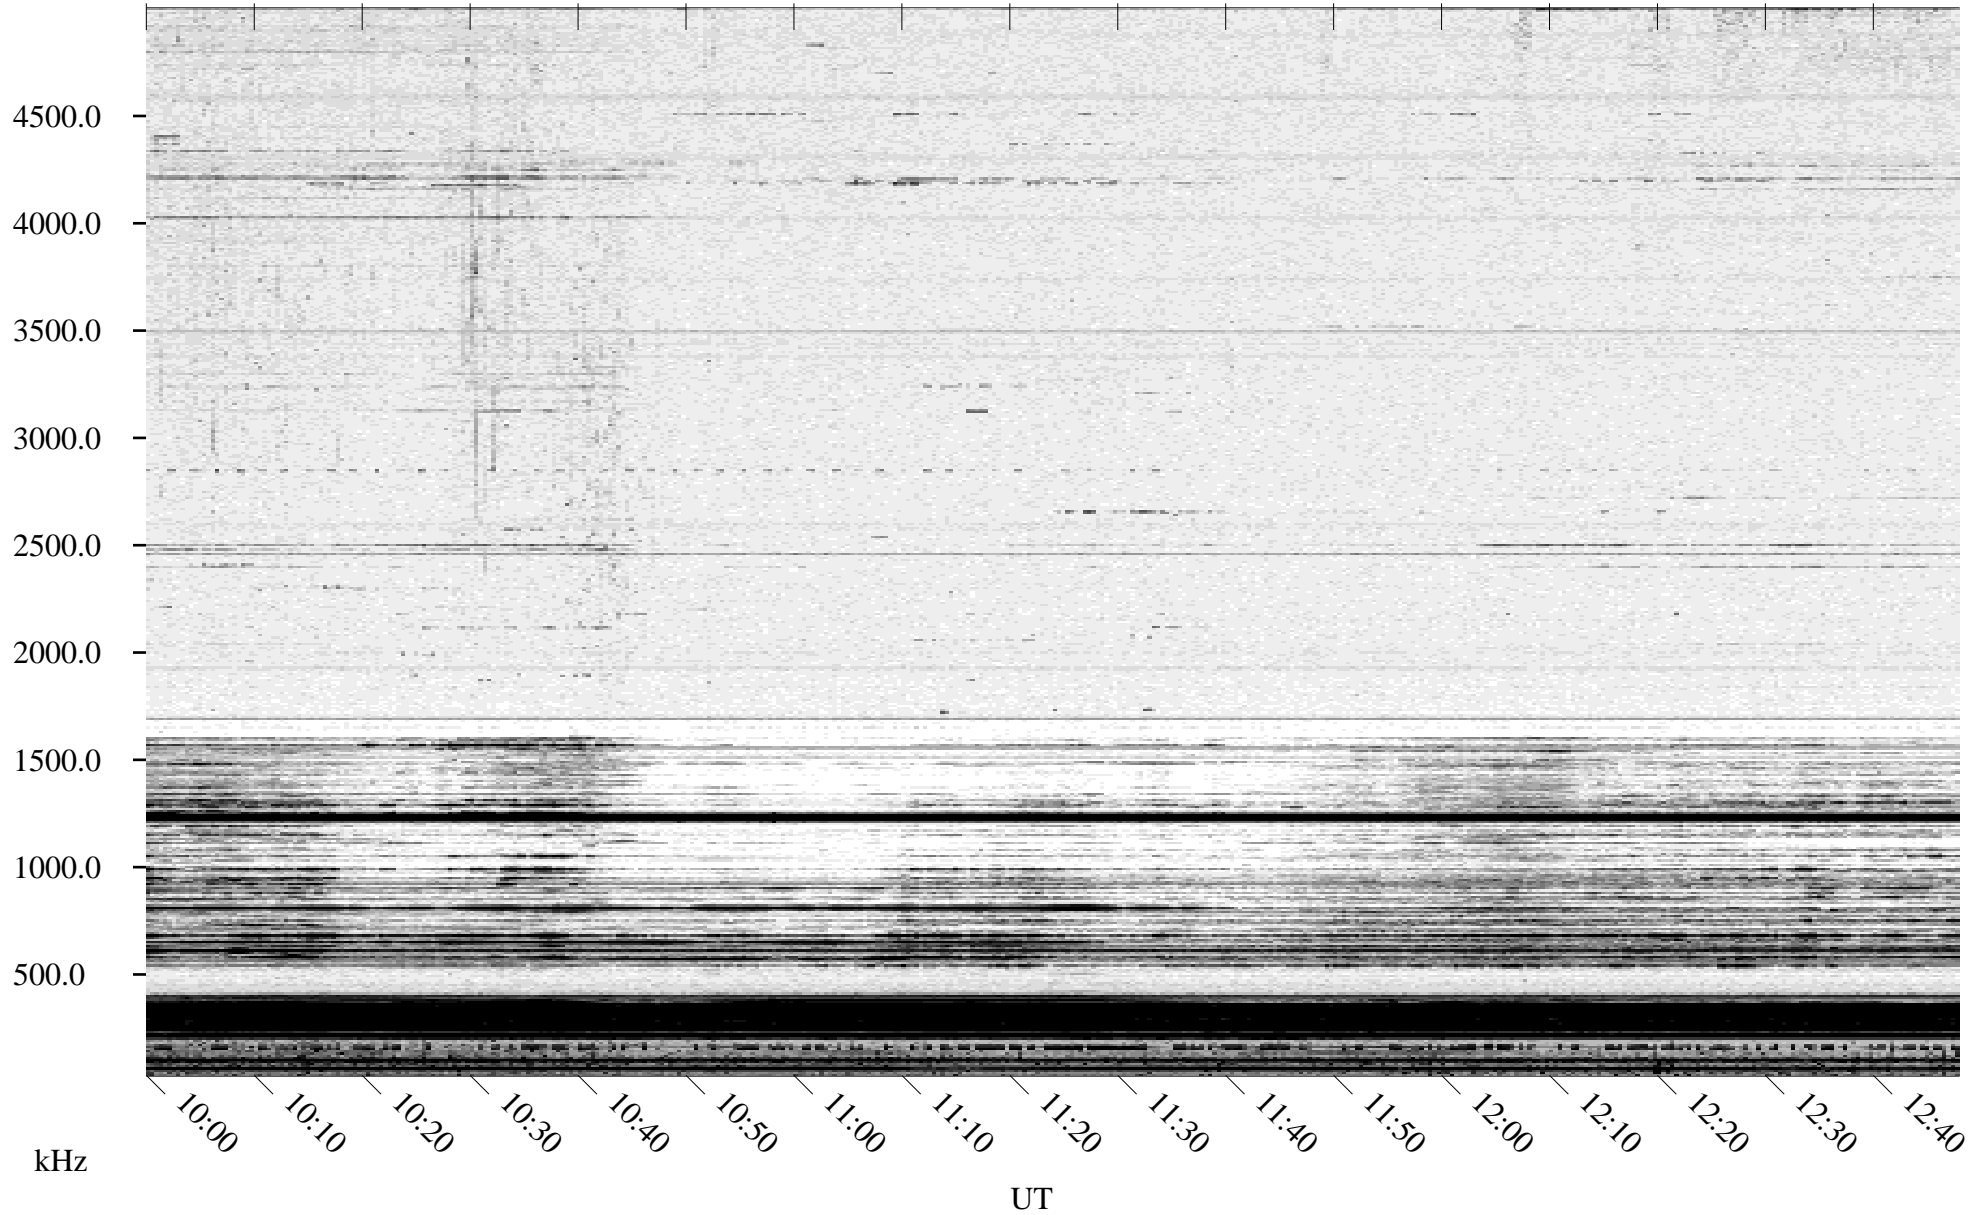

11/01/1995 Churchill, Manitoba

Linear Scale Black = 161 White = 15

ch95305l.r00m max_12

Page 1

11/01/1995 Churchill, Manitoba

Linear Scale Black = 161 White = 15

ch953051.r00m max_12

Page 2

11/02/1995 Churchill, Manitoba

Linear Scale Black = 161 White = 15

ch953051.r00m max_12

Page 3

11/02/1995 Churchill, Manitoba

Linear Scale Black = 161 White = 15

ch953051.r00m max_12

Page 4

11/02/1995 Churchill, Manitoba

Linear Scale Black = 161 White = 15

ch953051.r00m max_12

Page 5

11/02/1995 Churchill, Manitoba

Linear Scale Black = 161 White = 15

ch953051.r00m max_12

Page 6

11/02/1995 Churchill, Manitoba

Linear Scale Black = 161 White = 15

ch953051.r00m max_12

Page 7

11/02/1995 Churchill, Manitoba

Linear Scale Black = 161 White = 15

ch953051.r00m max_12