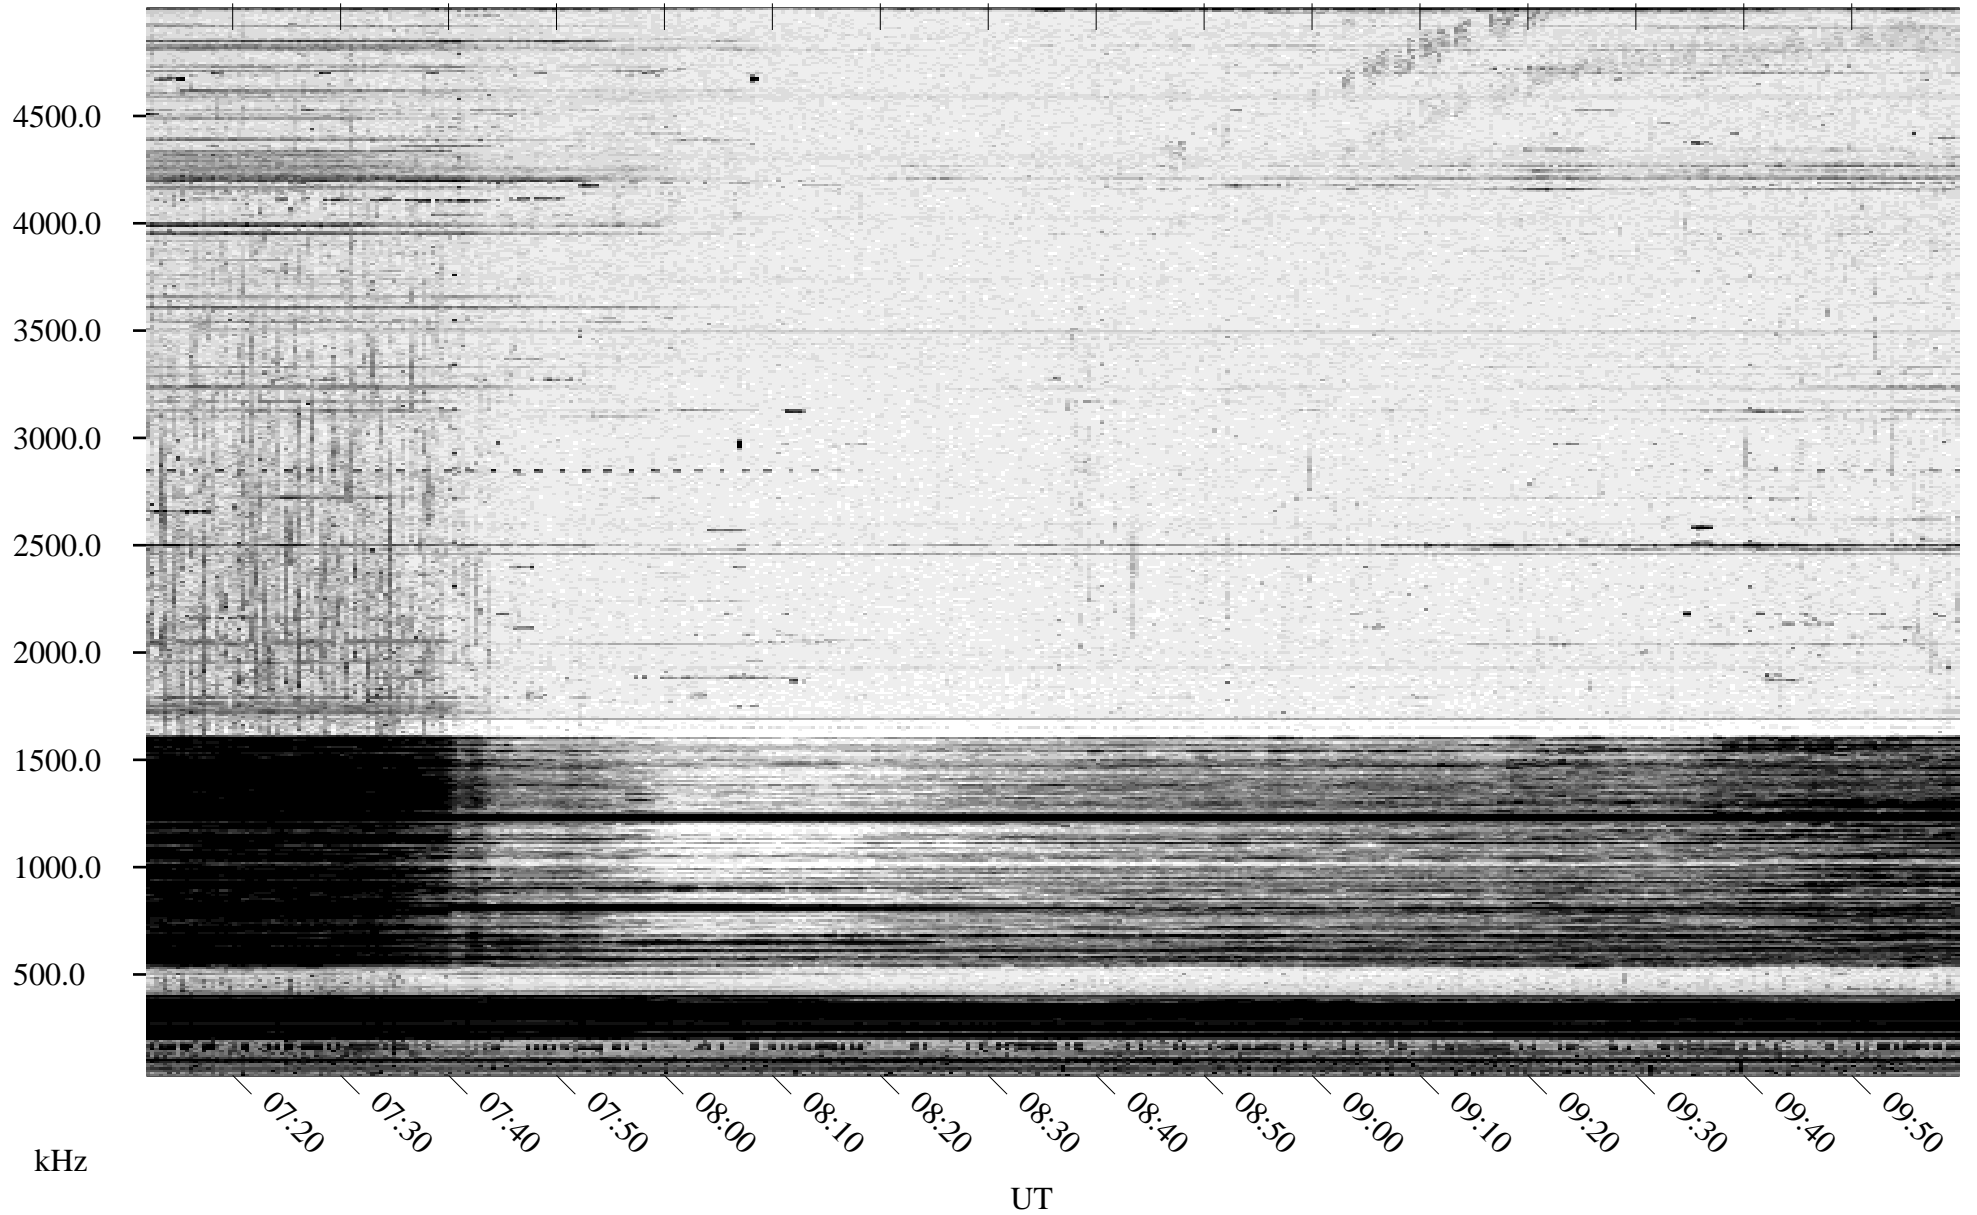

11/02/1995 Churchill, Manitoba

Linear Scale Black = 161 White = 15

ch95306l.r00m max_12

Page 1

11/02/1995 Churchill, Manitoba

Linear Scale Black = 161 White = 15

ch95306l.r00m max_12

Page 2

11/03/1995 Churchill, Manitoba

Linear Scale Black = 161 White = 15

ch95306l.r00m max_12

Page 3

11/03/1995 Churchill, Manitoba

Linear Scale Black = 161 White = 15

ch95306l.r00m max_12

Page 4

11/03/1995 Churchill, Manitoba

Linear Scale Black = 161 White = 15

ch95306l.r00m max_12

Page 5

11/03/1995 Churchill, Manitoba

Linear Scale Black = 161 White = 15

ch95306l.r00m max_12

Page 6

11/03/1995 Churchill, Manitoba

Linear Scale Black = 161 White = 15

ch95306l.r00m max_12

Page 7

11/03/1995 Churchill, Manitoba

Linear Scale Black = 161 White = 15

ch95306l.r00m max_12

Page 8