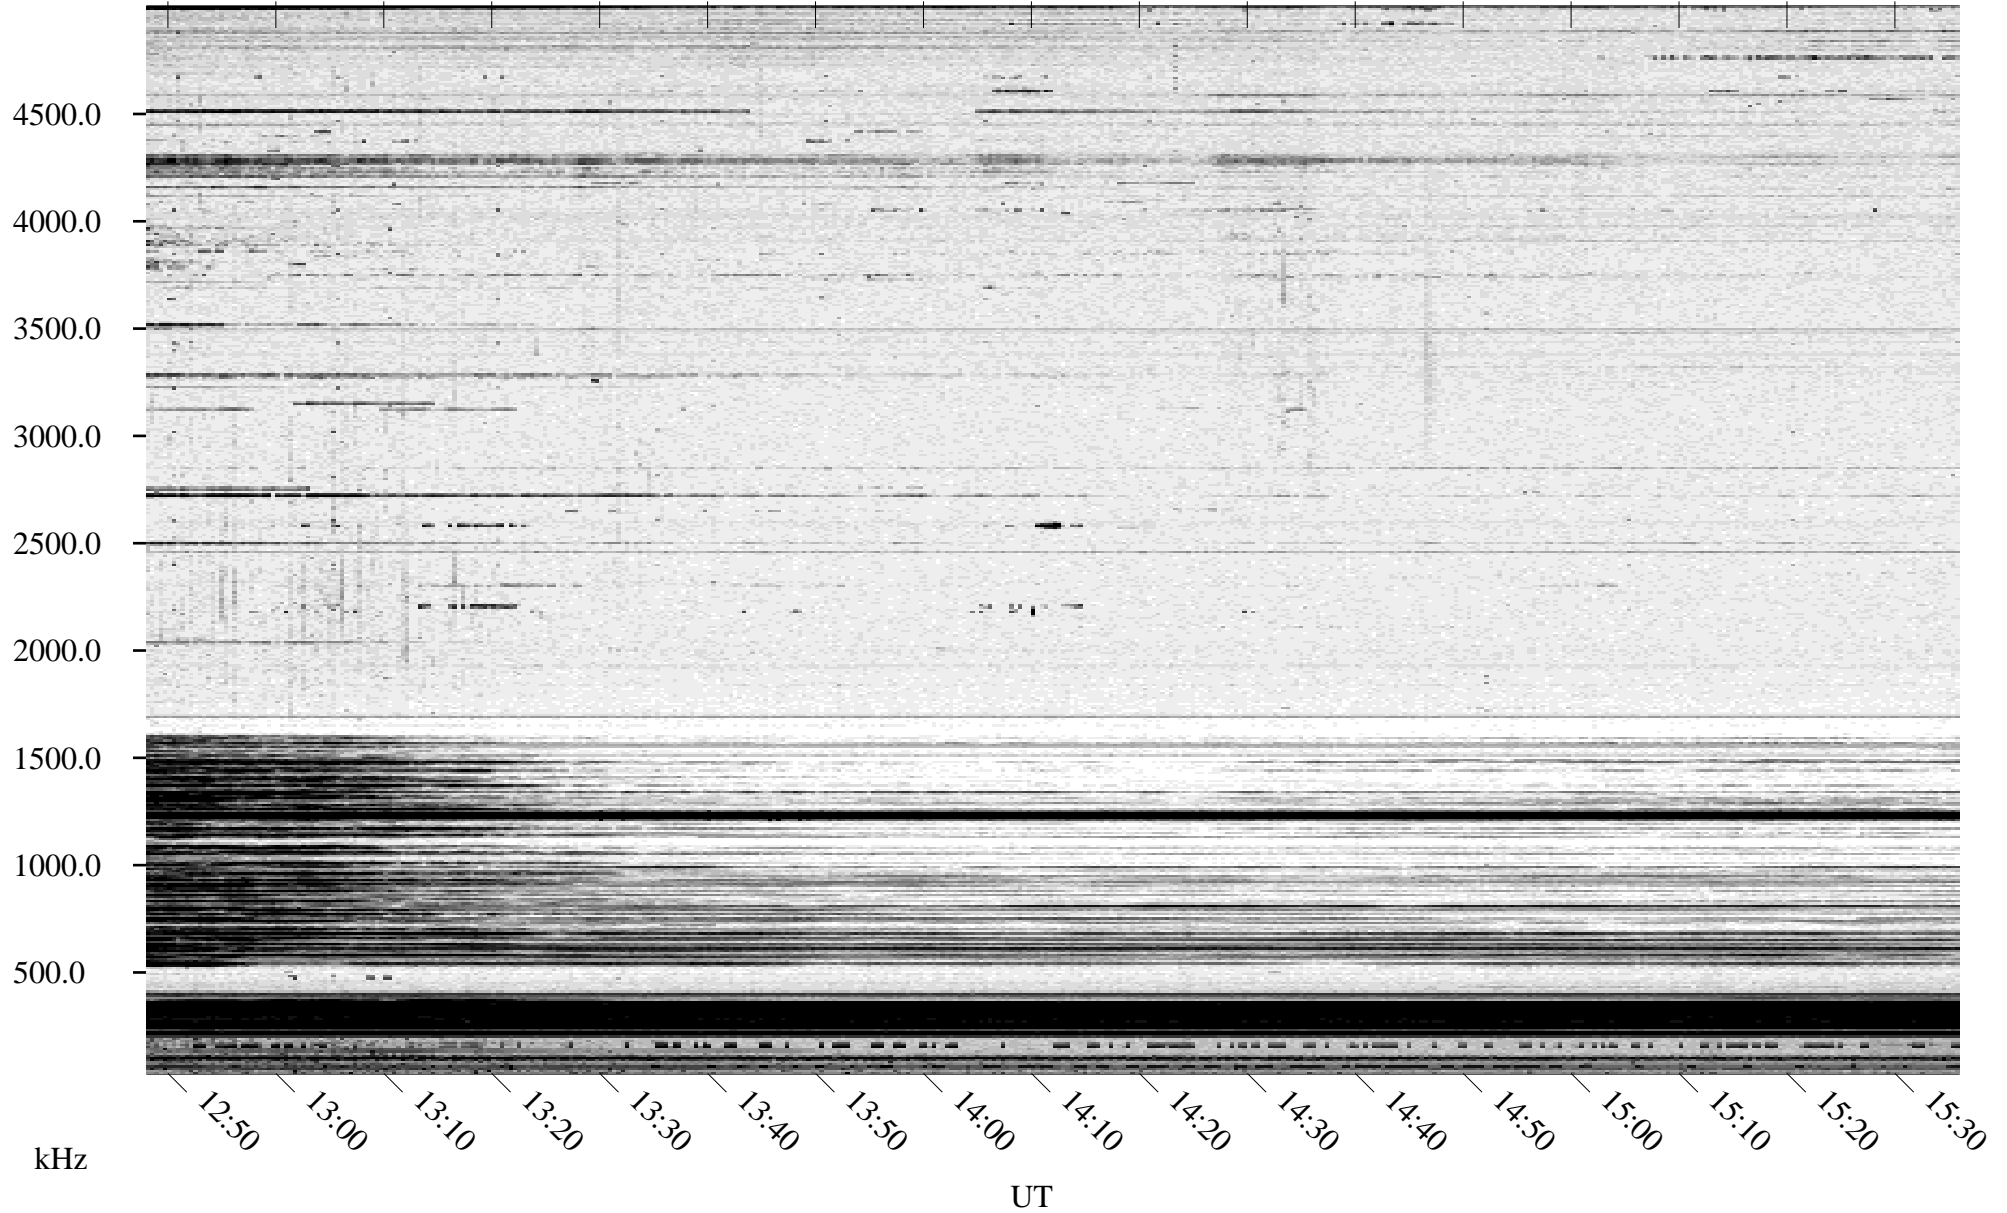

11/02/1995 Churchill, Manitoba

Linear Scale Black = 161 White = 15

ch95306l.r00m max_12

Page 1

11/02/1995 Churchill, Manitoba

Linear Scale Black = 161 White = 15

ch95306l.r00m max_12

Page 2

11/03/1995 Churchill, Manitoba

Linear Scale Black = 161 White = 15

ch95306l.r00m max_12

Page 3

11/03/1995 Churchill, Manitoba

Linear Scale Black = 161 White = 15

ch95306l.r00m max_12

Page 4

11/03/1995 Churchill, Manitoba

Linear Scale Black = 161 White = 15

ch95306l.r00m max_12

Page 5

11/03/1995 Churchill, Manitoba

Linear Scale Black = 161 White = 15

ch95306l.r00m max_12

Page 6

11/03/1995 Churchill, Manitoba

Linear Scale Black = 161 White = 15

ch95306l.r00m max_12

Page 7

11/03/1995 Churchill, Manitoba

Linear Scale Black = 161 White = 15

ch95306l.r00m max_12

Page 8