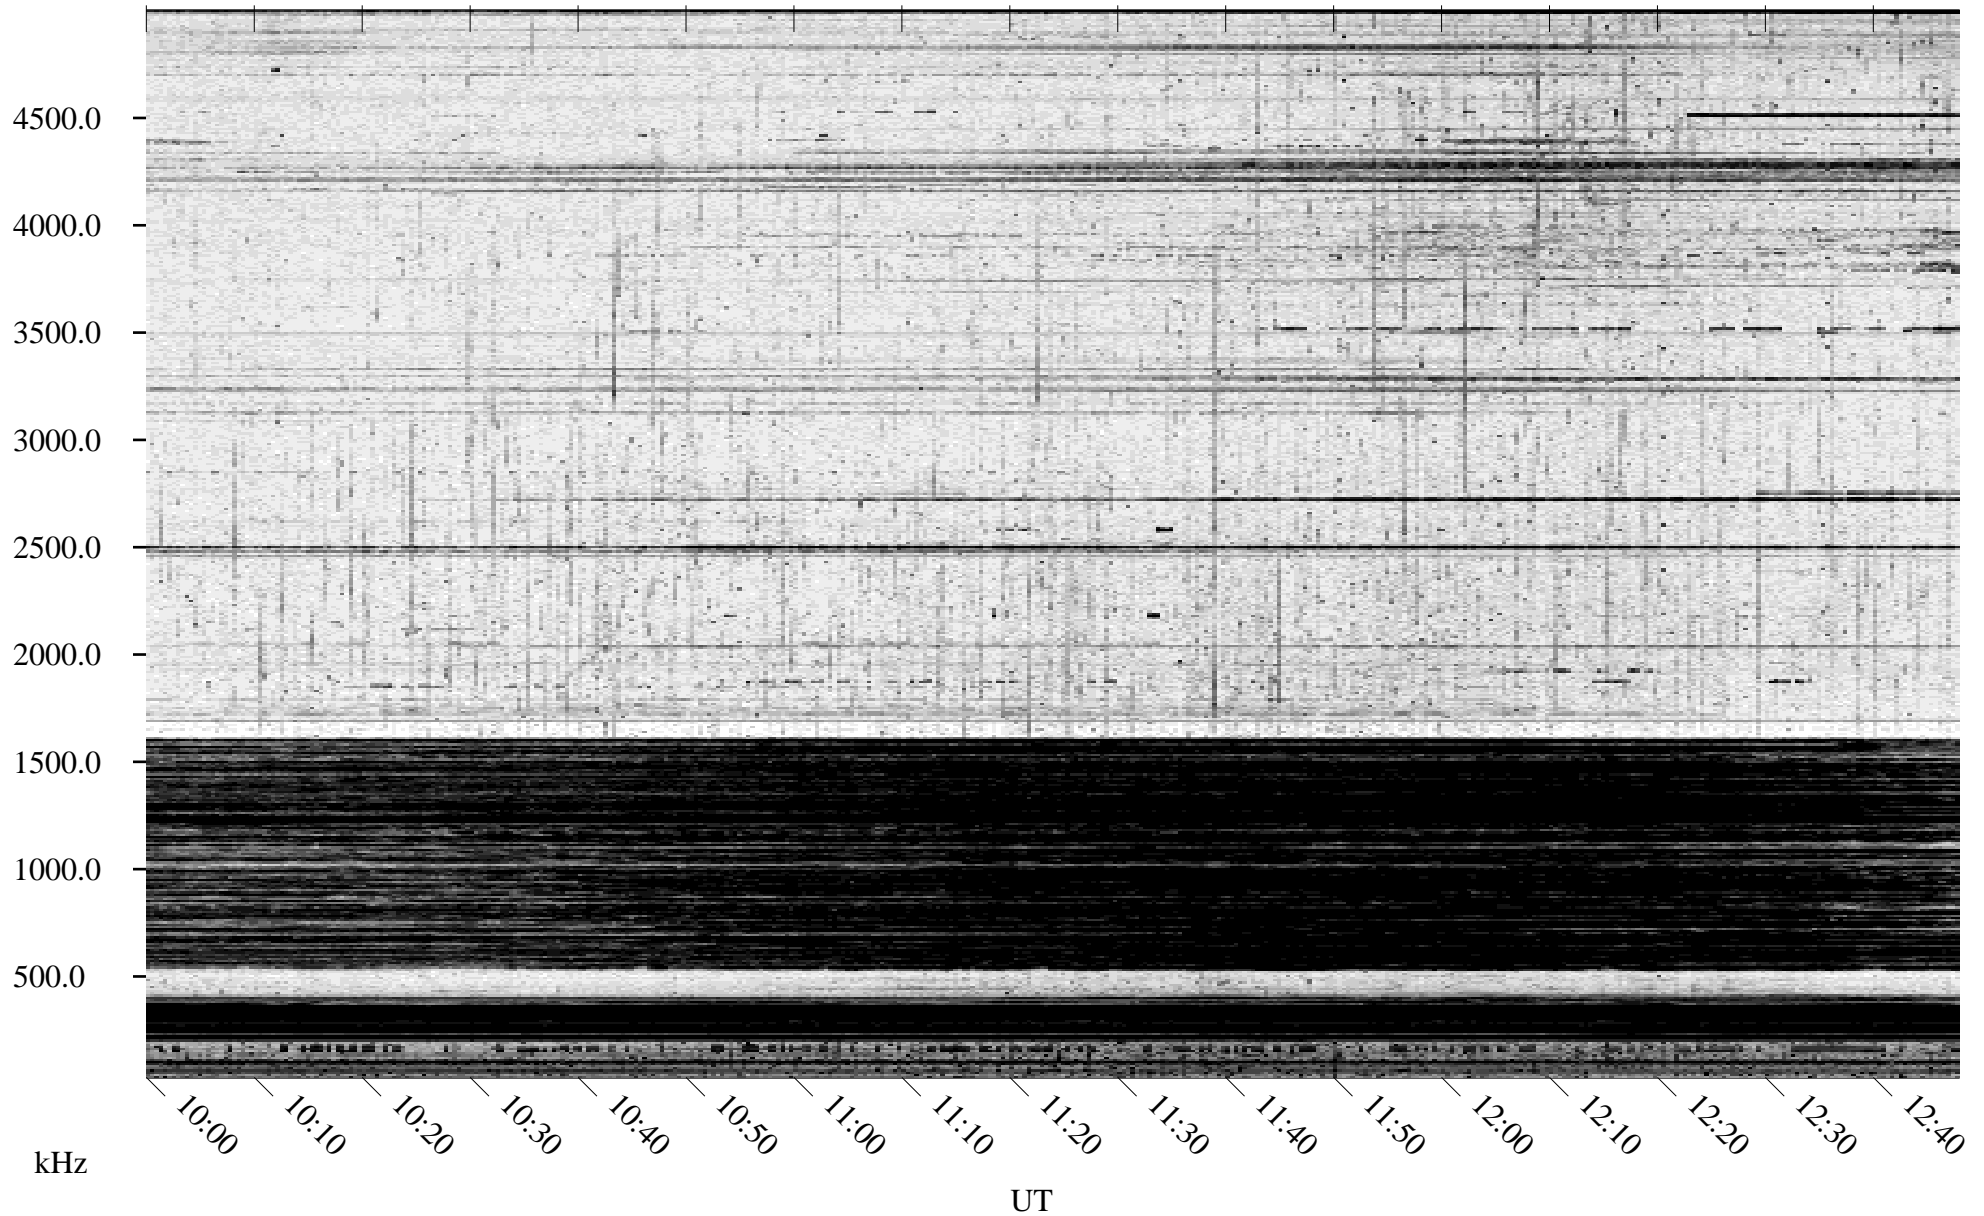

11/02/1995 Churchill, Manitoba

Linear Scale Black = 161 White = 15

ch95306l.r00m max_12

Page 1

11/02/1995 Churchill, Manitoba

Linear Scale Black = 161 White = 15

ch95306l.r00m max_12

Page 2

11/03/1995 Churchill, Manitoba

Linear Scale Black = 161 White = 15

ch95306l.r00m max_12

Page 3

11/03/1995 Churchill, Manitoba

Linear Scale Black = 161 White = 15

ch95306l.r00m max_12

Page 4

11/03/1995 Churchill, Manitoba

Linear Scale Black = 161 White = 15

ch95306l.r00m max_12

Page 5

11/03/1995 Churchill, Manitoba

Linear Scale Black = 161 White = 15

ch95306l.r00m max_12

Page 6

11/03/1995 Churchill, Manitoba

Linear Scale Black = 161 White = 15

ch95306l.r00m max_12

Page 7

11/03/1995 Churchill, Manitoba

Linear Scale Black = 161 White = 15

ch95306l.r00m max_12

Page 8