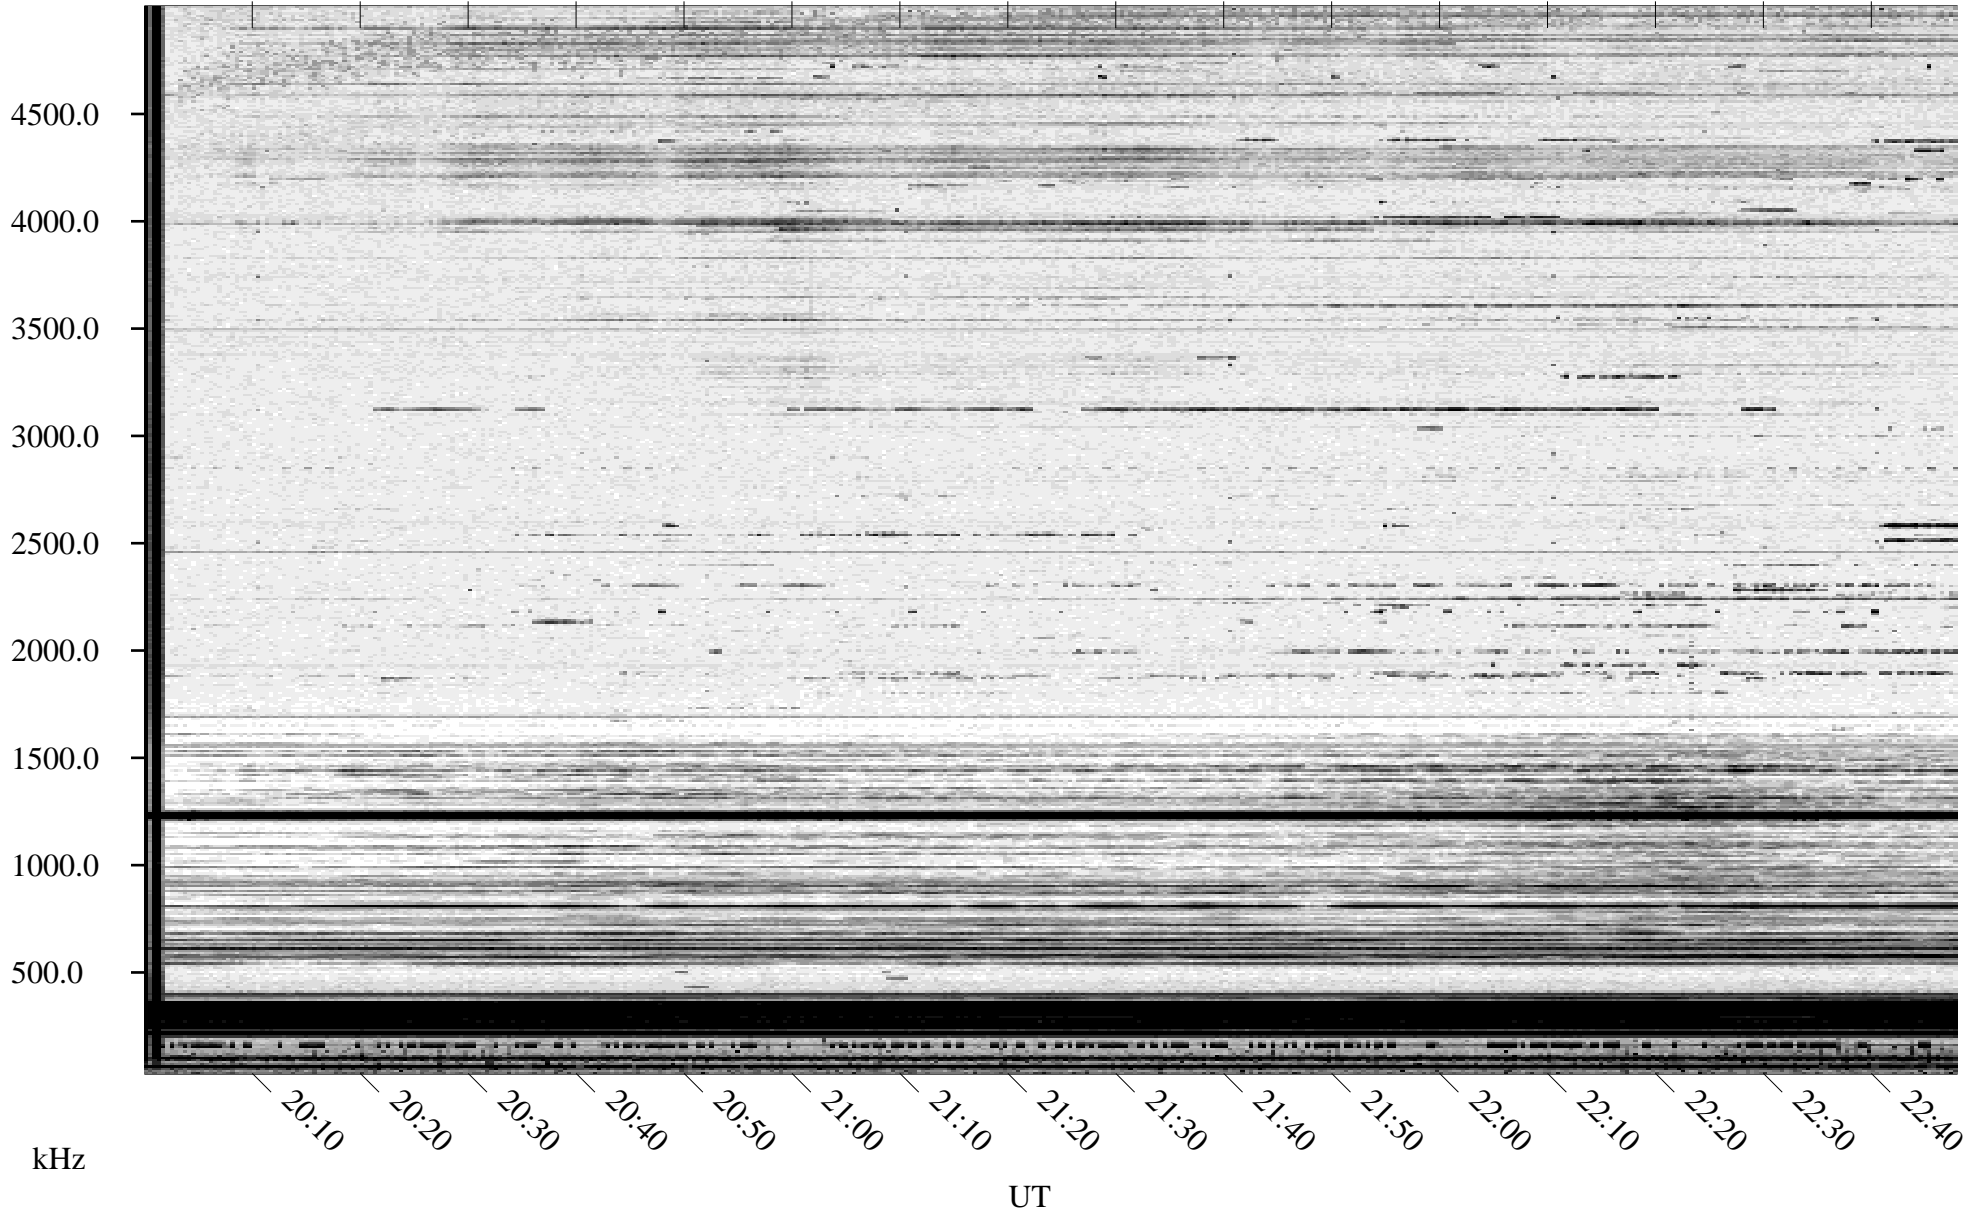

11/02/1995 Churchill, Manitoba

Linear Scale Black = 161 White = 15

ch95306l.r00m max_12

Page 1

11/02/1995 Churchill, Manitoba

Linear Scale Black = 161 White = 15

ch95306l.r00m max_12

Page 2

11/03/1995 Churchill, Manitoba

Linear Scale Black = 161 White = 15

ch95306l.r00m max_12

Page 3

11/03/1995 Churchill, Manitoba

Linear Scale Black = 161 White = 15

ch95306l.r00m max_12

Page 4

11/03/1995 Churchill, Manitoba

Linear Scale Black = 161 White = 15

ch95306l.r00m max_12

Page 5

11/03/1995 Churchill, Manitoba

Linear Scale Black = 161 White = 15

ch95306l.r00m max_12

Page 6

11/03/1995 Churchill, Manitoba

Linear Scale Black = 161 White = 15

ch95306l.r00m max_12

Page 7

11/03/1995 Churchill, Manitoba

Linear Scale Black = 161 White = 15

ch95306l.r00m max_12

Page 8