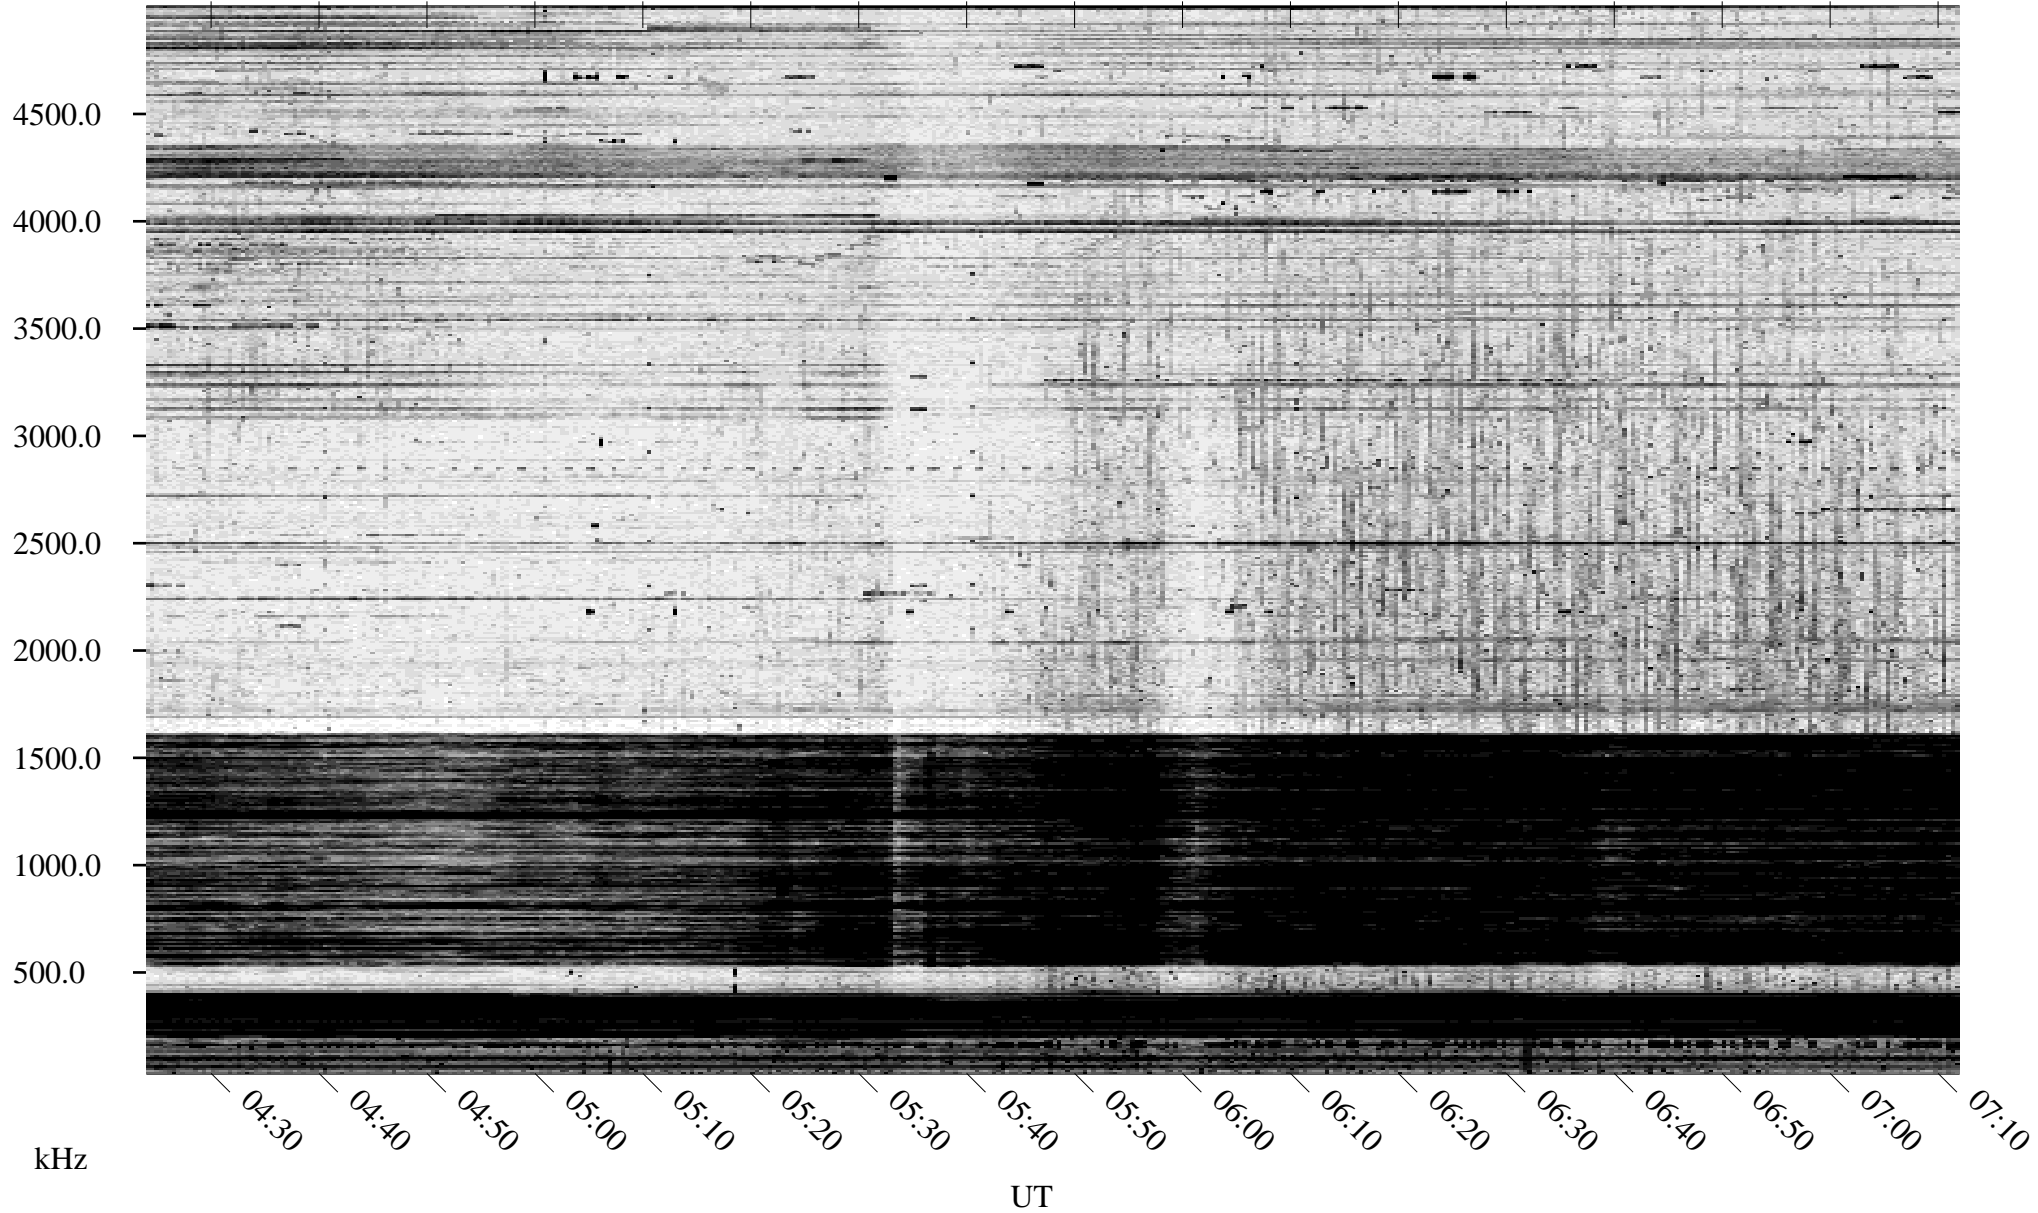

11/02/1995 Churchill, Manitoba

Linear Scale Black = 161 White = 15

ch95306l.r00m max_12

Page 1

11/02/1995 Churchill, Manitoba

Linear Scale Black = 161 White = 15

ch95306l.r00m max_12

Page 2

11/03/1995 Churchill, Manitoba

Linear Scale Black = 161 White = 15

ch95306l.r00m max_12

Page 3

11/03/1995 Churchill, Manitoba

Linear Scale Black = 161 White = 15

ch95306l.r00m max_12

Page 4

11/03/1995 Churchill, Manitoba

Linear Scale Black = 161 White = 15

ch95306l.r00m max_12

Page 5

11/03/1995 Churchill, Manitoba

Linear Scale Black = 161 White = 15

ch95306l.r00m max_12

Page 6

11/03/1995 Churchill, Manitoba

Linear Scale Black = 161 White = 15

ch95306l.r00m max_12

Page 7

11/03/1995 Churchill, Manitoba

Linear Scale Black = 161 White = 15

ch95306l.r00m max_12

Page 8