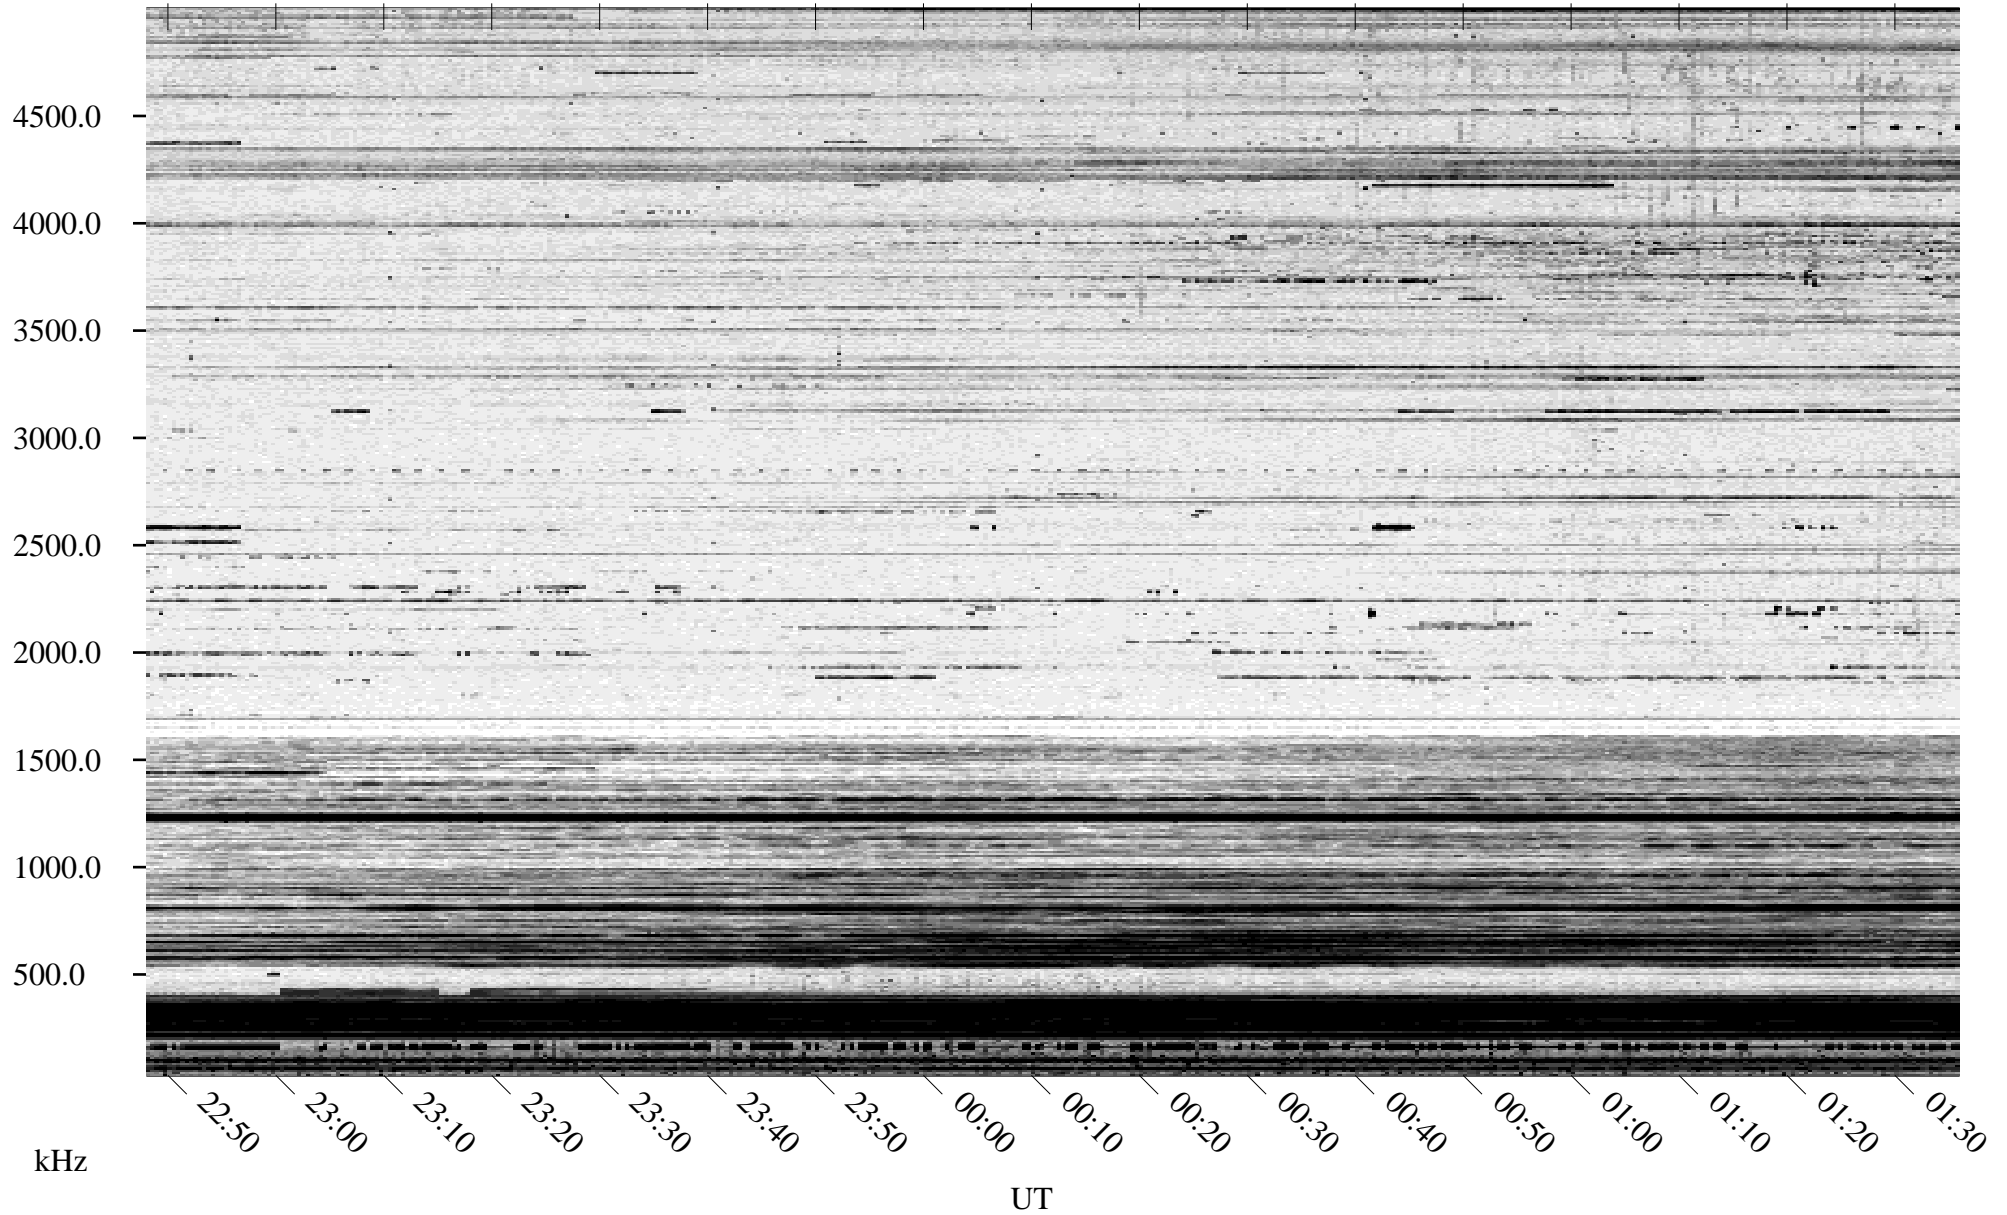

11/02/1995 Churchill, Manitoba

Linear Scale Black = 161 White = 15

ch95306l.r00m max_12

Page 1

11/02/1995 Churchill, Manitoba

Linear Scale Black = 161 White = 15

ch95306l.r00m max_12

Page 2

11/03/1995 Churchill, Manitoba

Linear Scale Black = 161 White = 15

ch95306l.r00m max_12

Page 3

11/03/1995 Churchill, Manitoba

Linear Scale Black = 161 White = 15

ch95306l.r00m max_12

Page 4

11/03/1995 Churchill, Manitoba

Linear Scale Black = 161 White = 15

ch95306l.r00m max_12

Page 5

11/03/1995 Churchill, Manitoba

Linear Scale Black = 161 White = 15

ch95306l.r00m max_12

Page 6

11/03/1995 Churchill, Manitoba

Linear Scale Black = 161 White = 15

ch95306l.r00m max_12

Page 7

11/03/1995 Churchill, Manitoba

Linear Scale Black = 161 White = 15

ch95306l.r00m max_12

Page 8