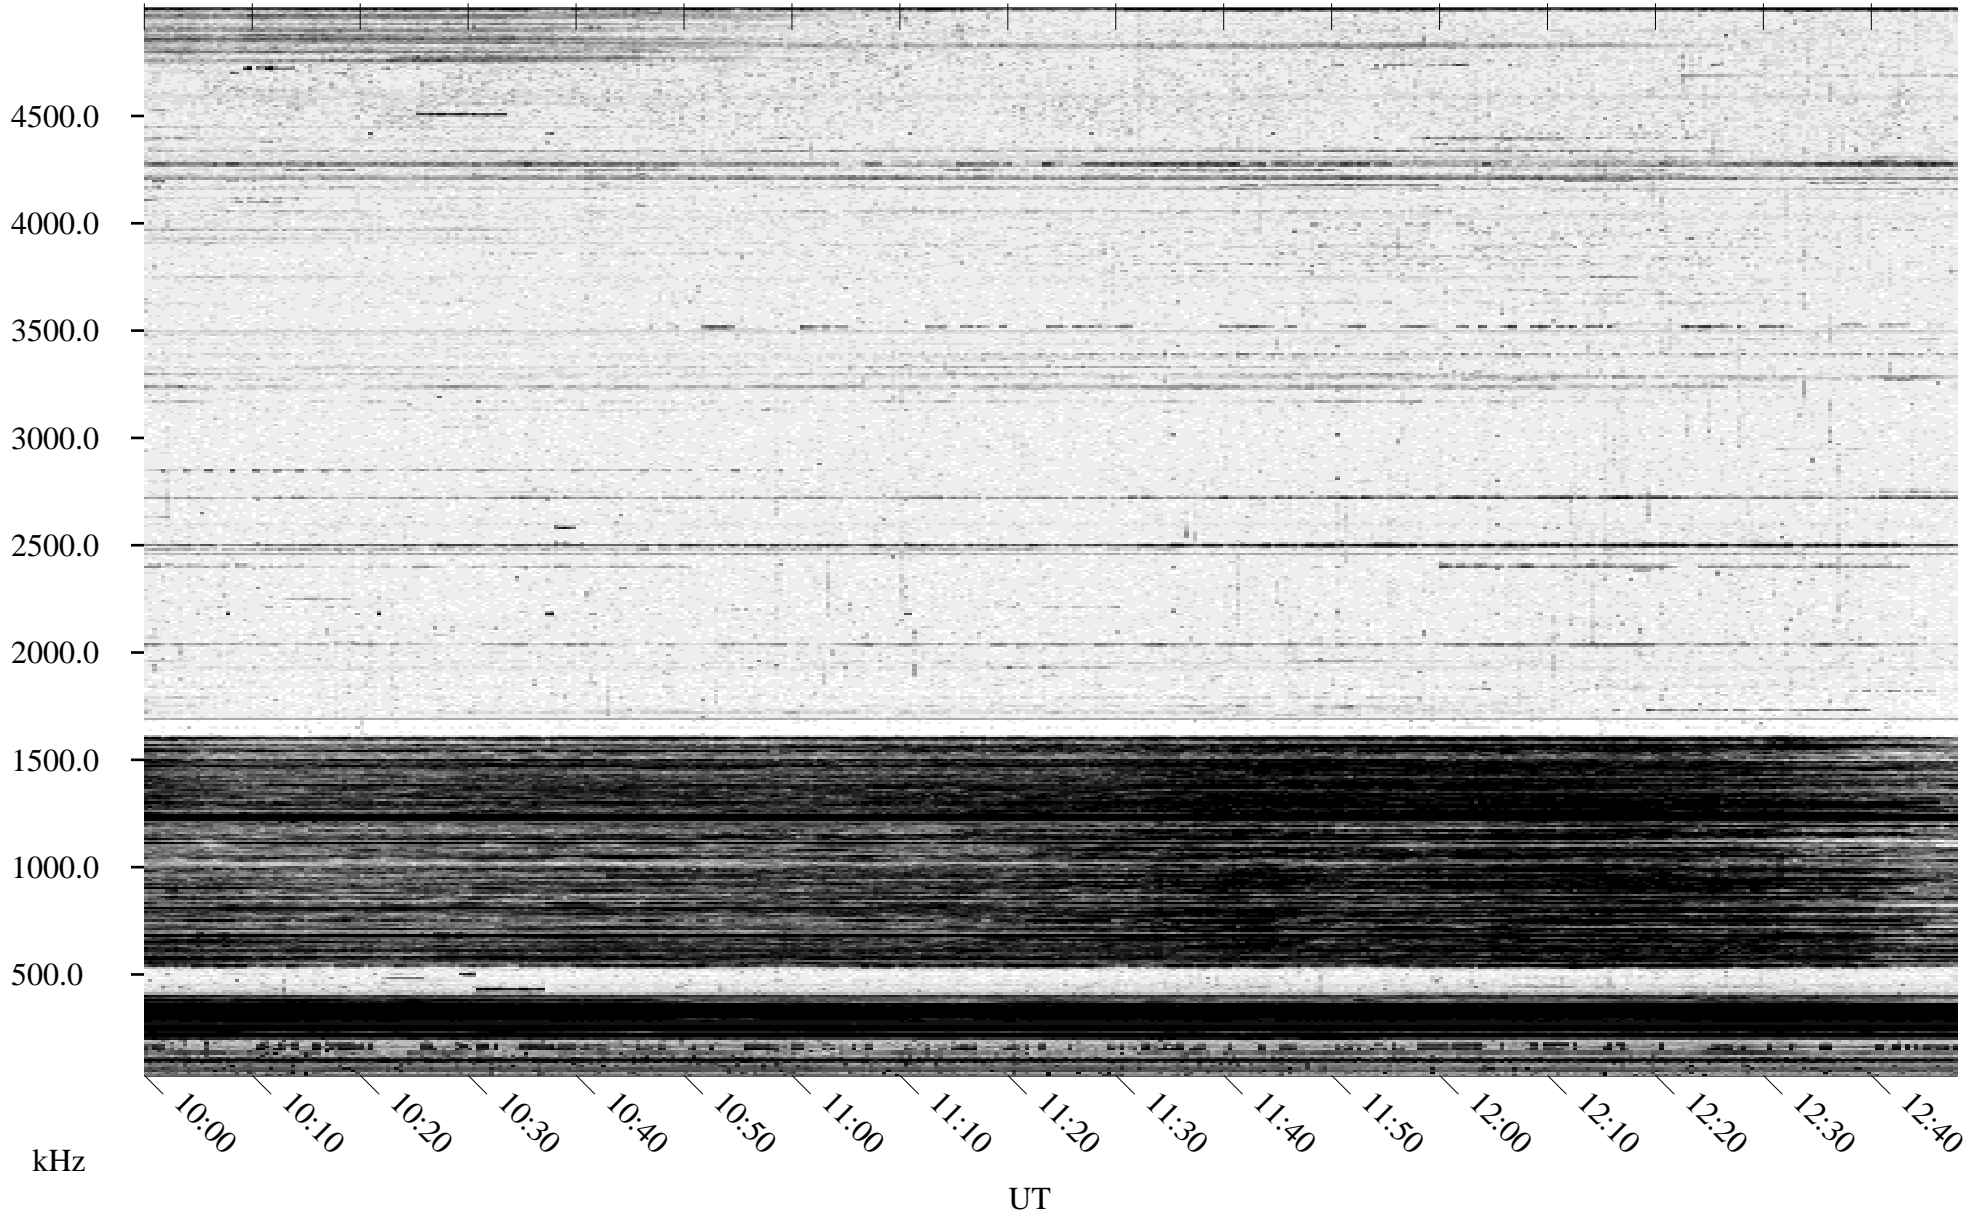

11/03/1995 Churchill, Manitoba

Linear Scale Black = 161 White = 15

ch95307l.r00m max_12

Page 1

11/03/1995 Churchill, Manitoba

Linear Scale Black = 161 White = 15

ch95307l.r00m max_12

Page 2

11/04/1995 Churchill, Manitoba

Linear Scale Black = 161 White = 15

ch95307l.r00m max_12

Page 3

11/04/1995 Churchill, Manitoba

Linear Scale Black = 161 White = 15

ch95307l.r00m max_12

Page 4

11/04/1995 Churchill, Manitoba

Linear Scale Black = 161 White = 15

ch95307l.r00m max_12

Page 5

11/04/1995 Churchill, Manitoba

Linear Scale Black = 161 White = 15

ch95307l.r00m max_12

Page 6

11/04/1995 Churchill, Manitoba

Linear Scale Black = 161 White = 15

ch95307l.r00m max_12

Page 7

11/04/1995 Churchill, Manitoba

Linear Scale Black = 161 White = 15

ch95307l.r00m max_12

Page 8