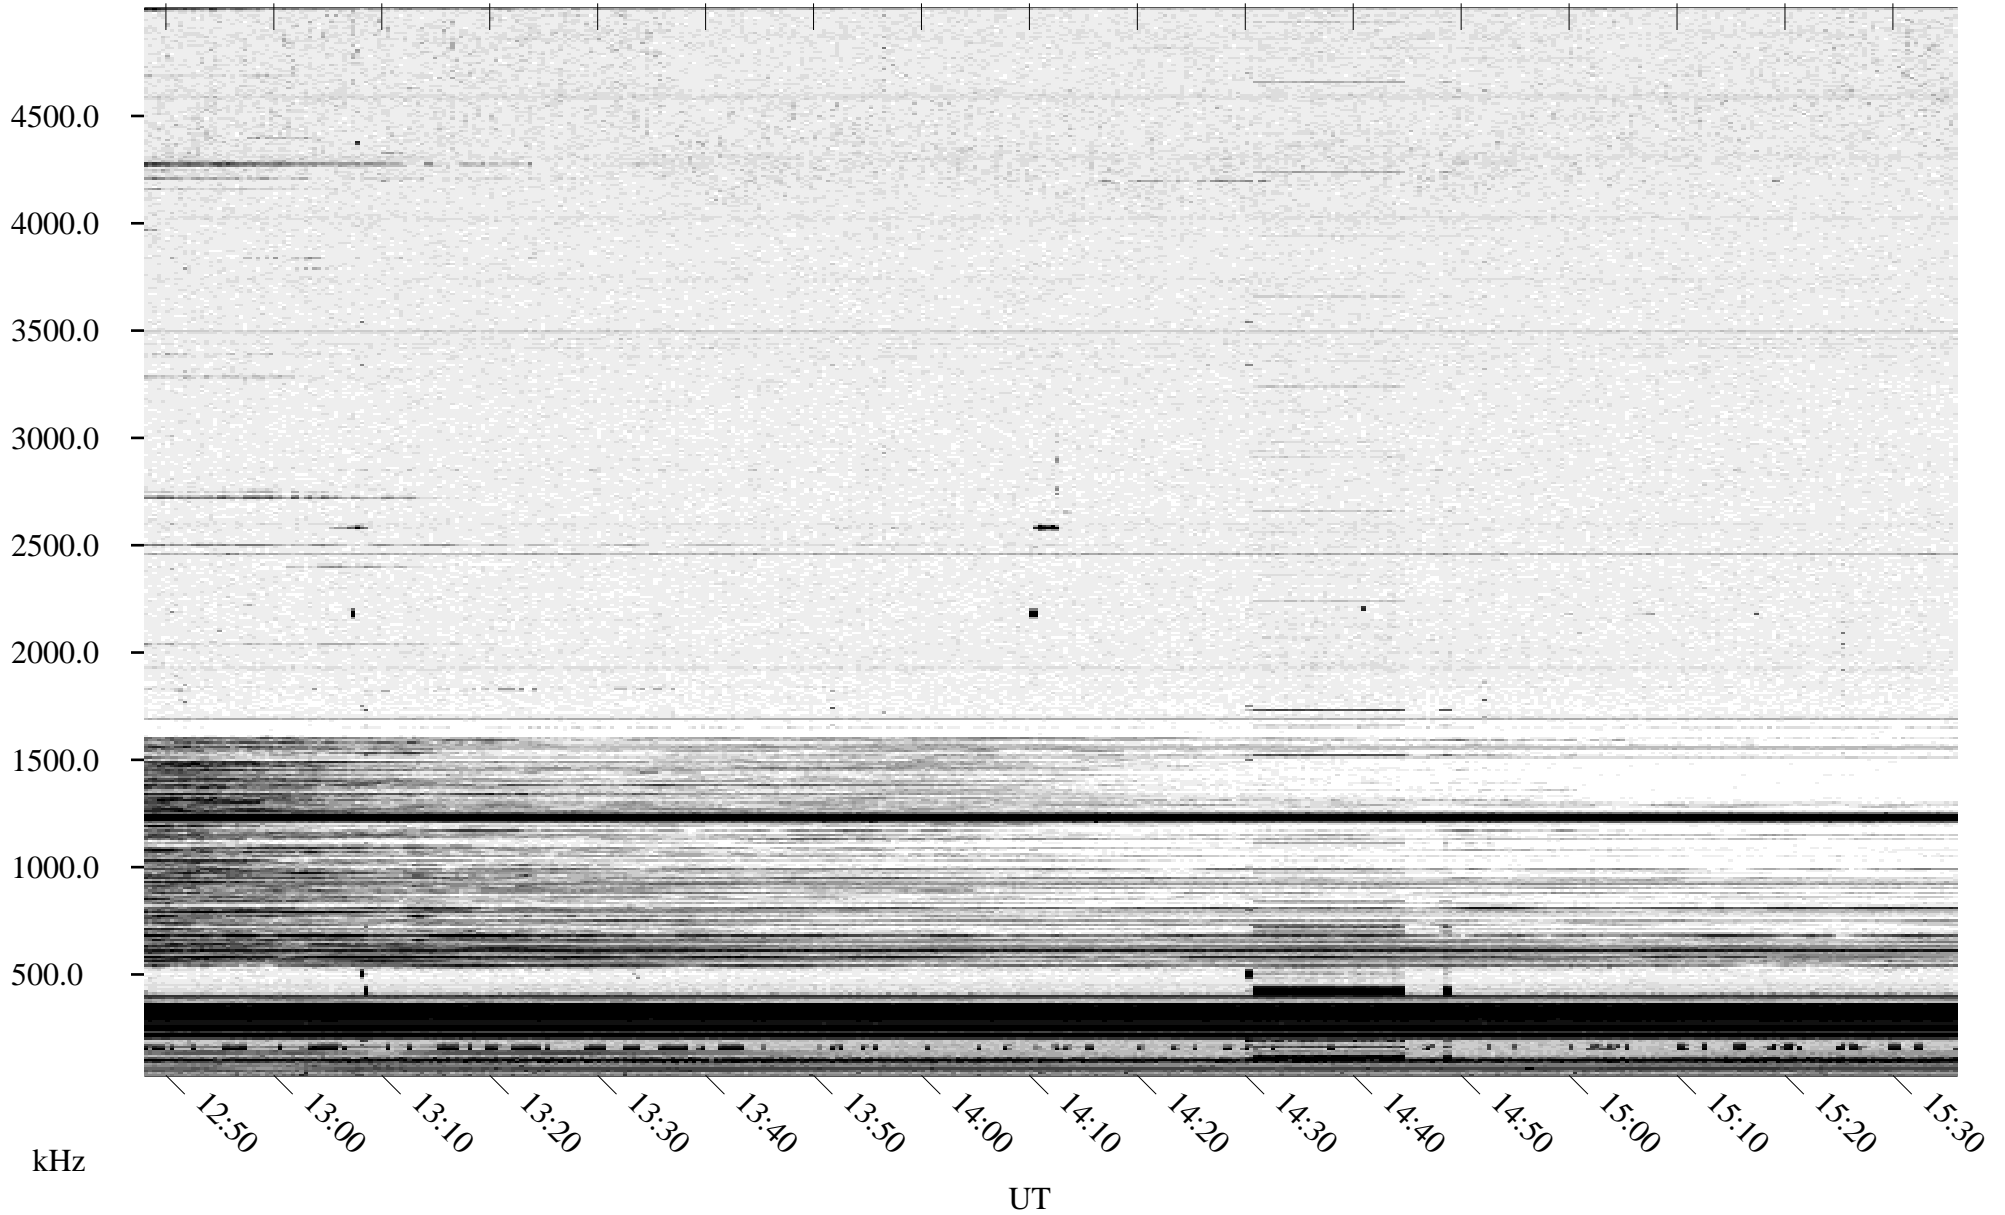

11/03/1995 Churchill, Manitoba

Linear Scale Black = 161 White = 15

ch95307l.r00m max_12

Page 1

11/03/1995 Churchill, Manitoba

Linear Scale Black = 161 White = 15

ch95307l.r00m max_12

Page 2

11/04/1995 Churchill, Manitoba

Linear Scale Black = 161 White = 15

ch95307l.r00m max_12

Page 3

11/04/1995 Churchill, Manitoba

Linear Scale Black = 161 White = 15

ch95307l.r00m max_12

Page 4

11/04/1995 Churchill, Manitoba

Linear Scale Black = 161 White = 15

ch95307l.r00m max_12

Page 5

11/04/1995 Churchill, Manitoba

Linear Scale Black = 161 White = 15

ch95307l.r00m max_12

Page 6

11/04/1995 Churchill, Manitoba

Linear Scale Black = 161 White = 15

ch95307l.r00m max_12

Page 7

11/04/1995 Churchill, Manitoba

Linear Scale Black = 161 White = 15

ch95307l.r00m max_12

Page 8