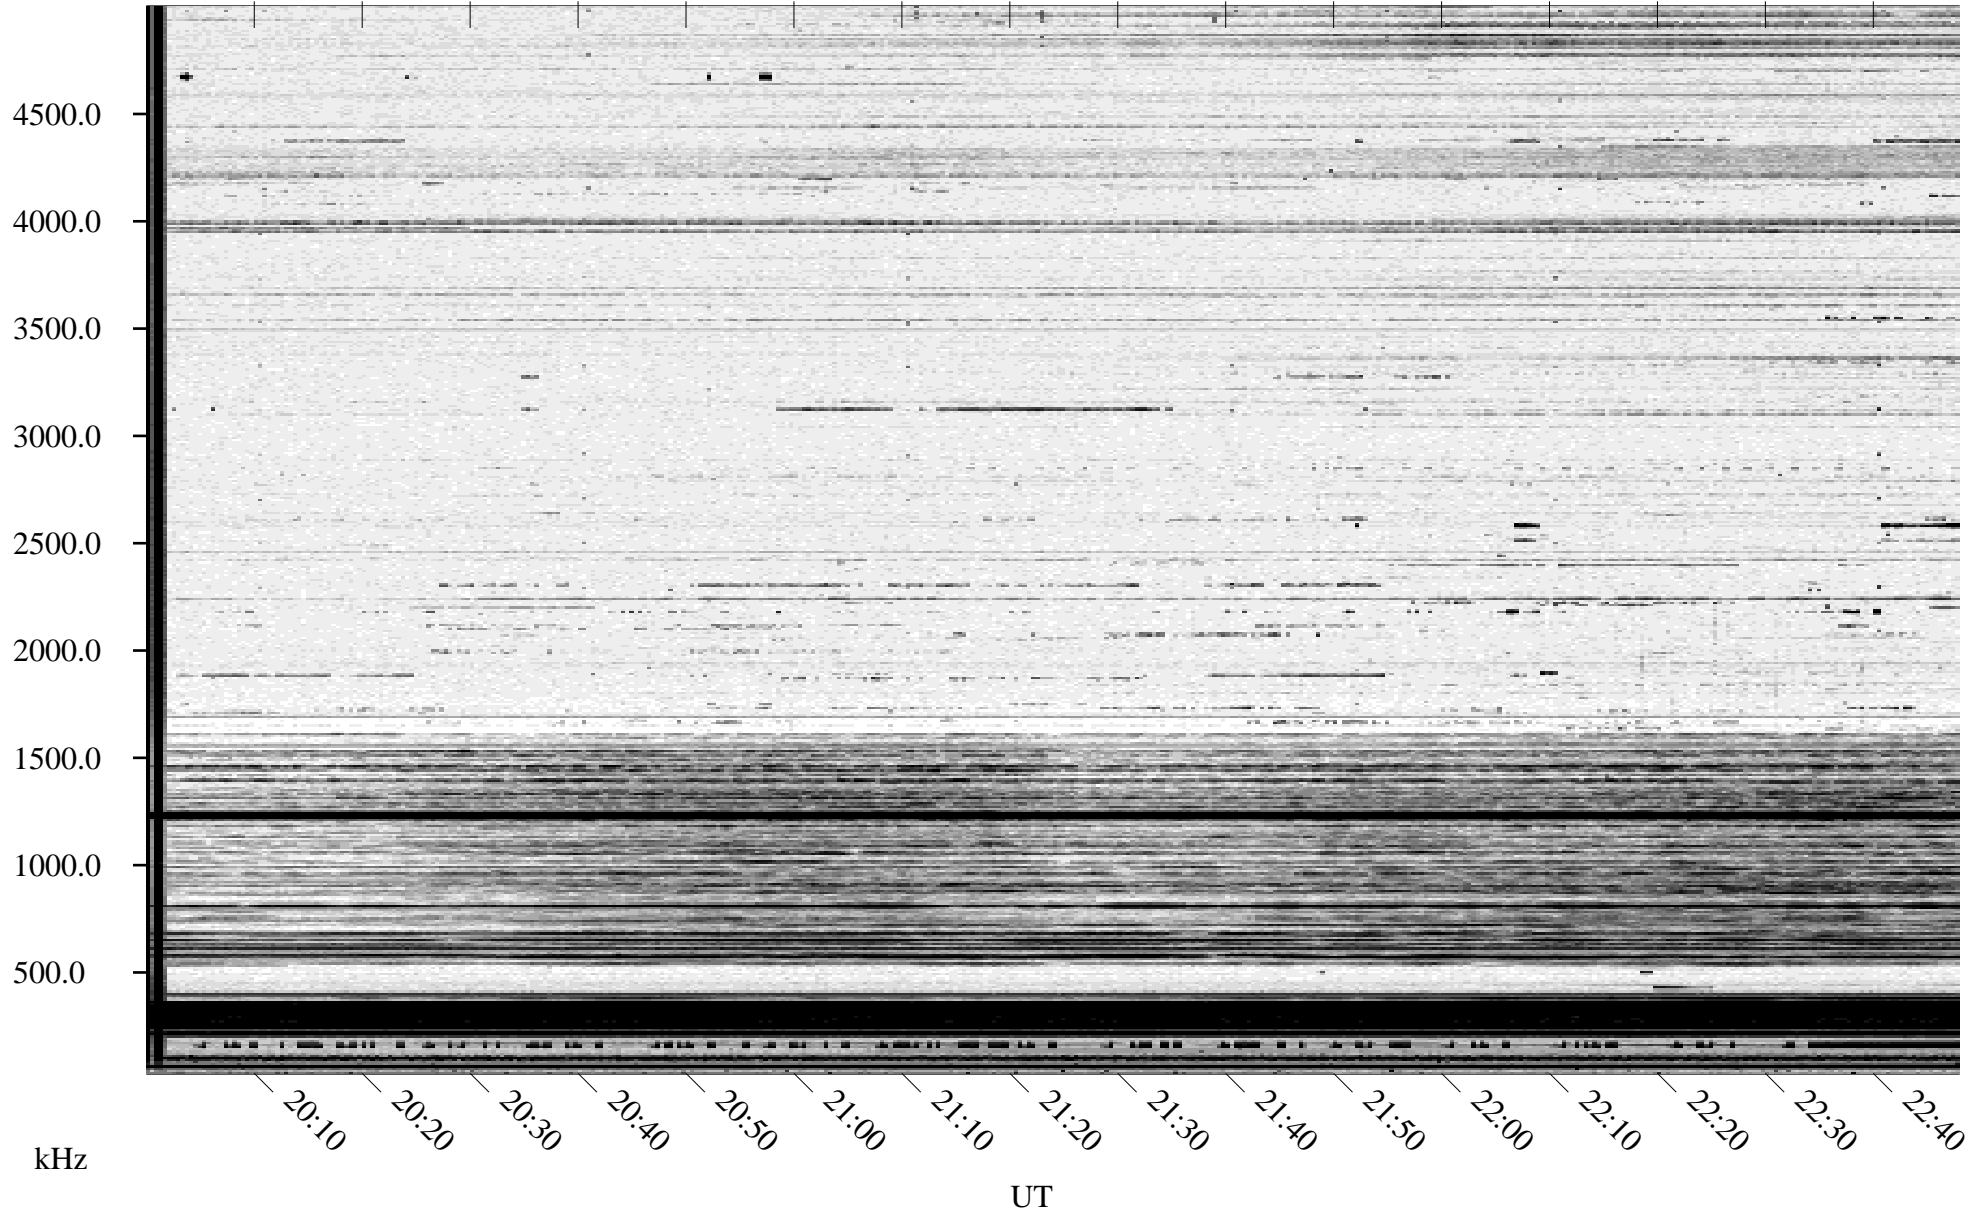

11/03/1995 Churchill, Manitoba

Linear Scale Black = 161 White = 15

ch95307l.r00m max_12

Page 1

11/03/1995 Churchill, Manitoba

Linear Scale Black = 161 White = 15

ch95307l.r00m max_12

Page 2

11/04/1995 Churchill, Manitoba

Linear Scale Black = 161 White = 15

ch95307l.r00m max_12

Page 3

11/04/1995 Churchill, Manitoba

Linear Scale Black = 161 White = 15

ch95307l.r00m max_12

Page 4

11/04/1995 Churchill, Manitoba

Linear Scale Black = 161 White = 15

ch95307l.r00m max_12

Page 5

11/04/1995 Churchill, Manitoba

Linear Scale Black = 161 White = 15

ch95307l.r00m max_12

Page 6

11/04/1995 Churchill, Manitoba

Linear Scale Black = 161 White = 15

ch95307l.r00m max_12

Page 7

11/04/1995 Churchill, Manitoba

Linear Scale Black = 161 White = 15

ch95307l.r00m max_12

Page 8