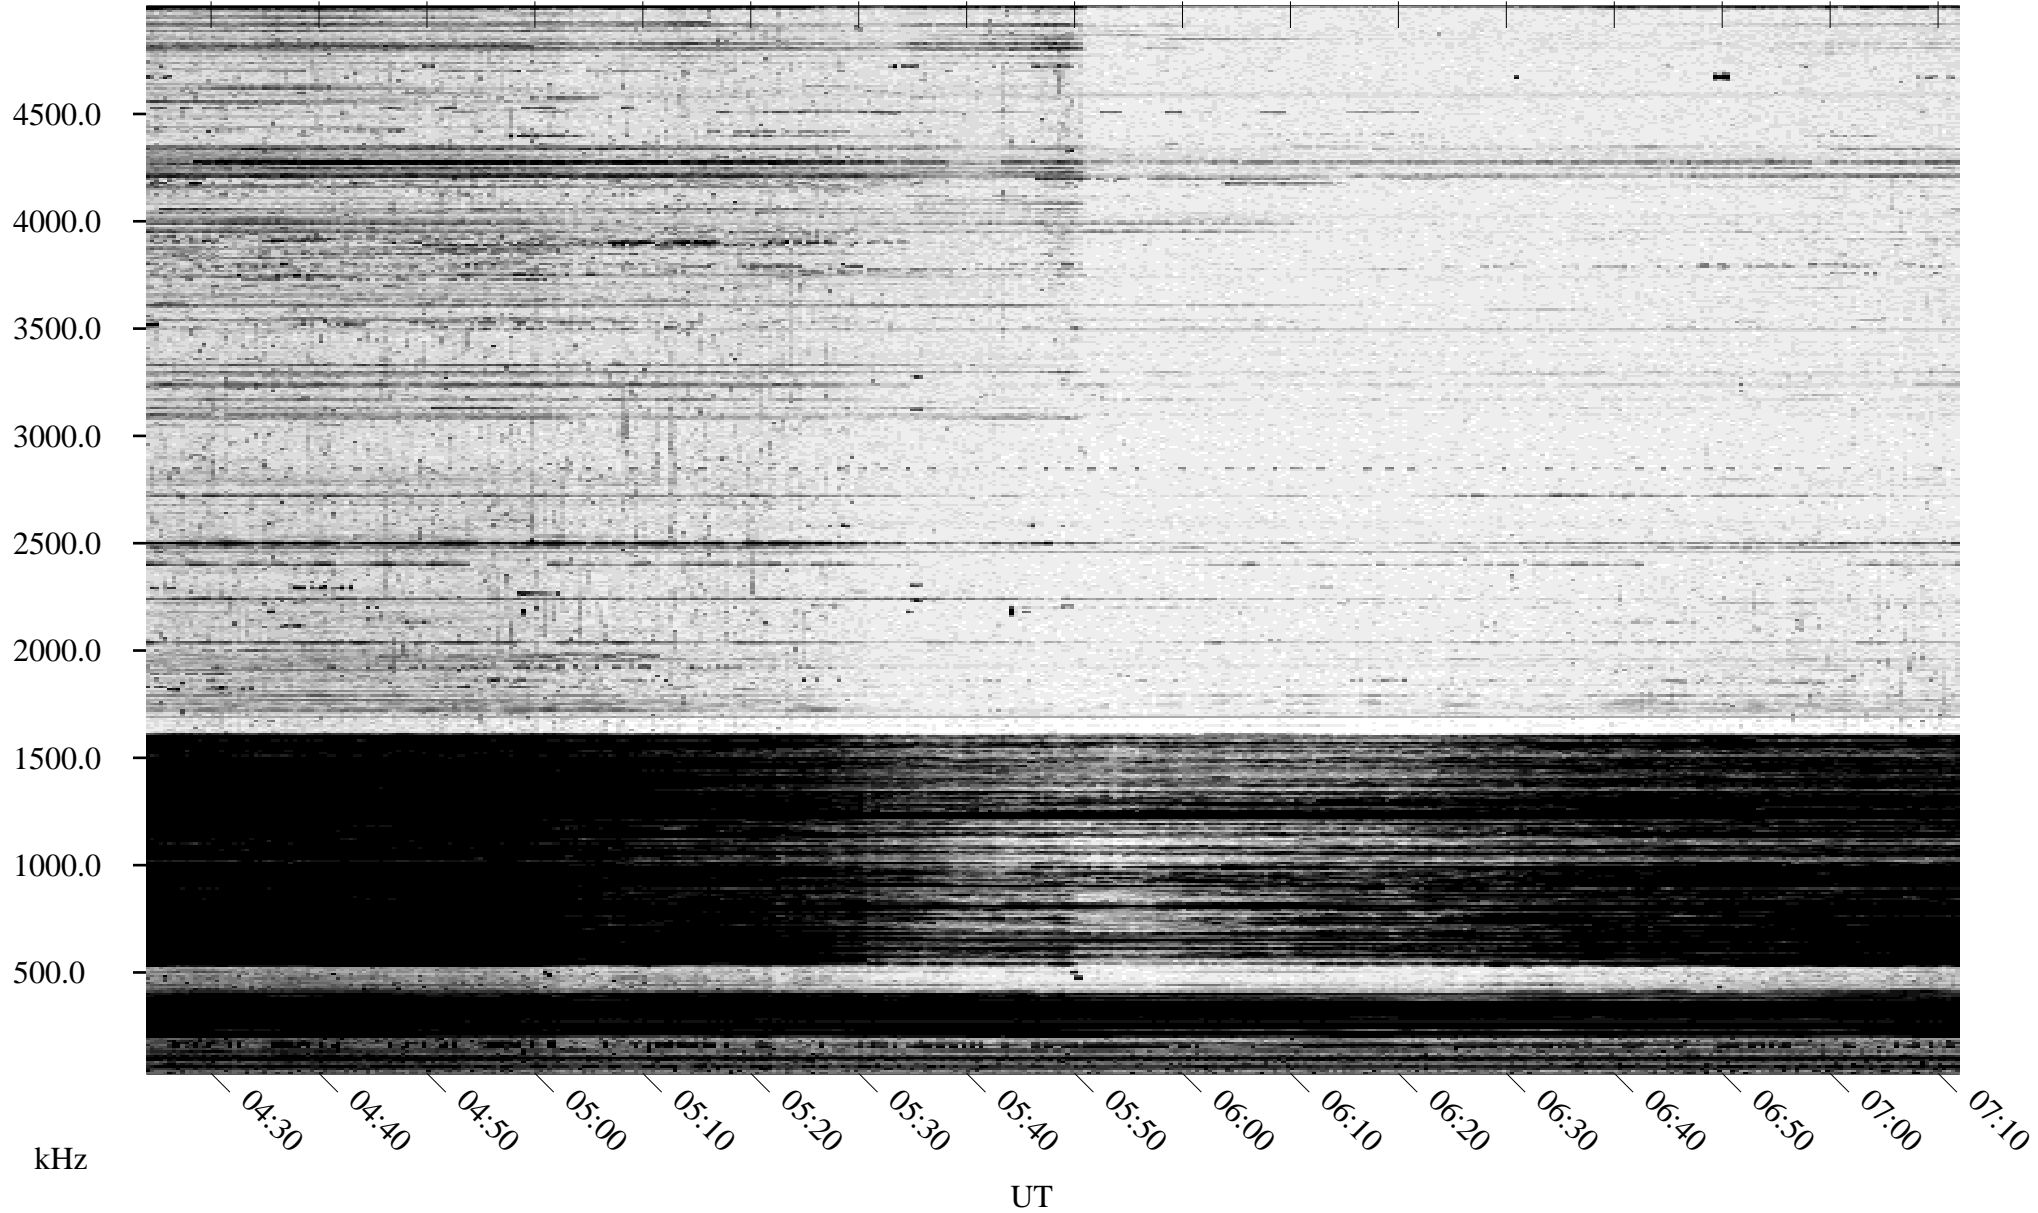

11/03/1995 Churchill, Manitoba

Linear Scale Black = 161 White = 15

ch95307l.r00m max_12

Page 1

11/03/1995 Churchill, Manitoba

Linear Scale Black = 161 White = 15

ch95307l.r00m max_12

Page 2

11/04/1995 Churchill, Manitoba

Linear Scale Black = 161 White = 15

ch95307l.r00m max_12

Page 3

11/04/1995 Churchill, Manitoba

Linear Scale Black = 161 White = 15

ch95307l.r00m max_12

Page 4

11/04/1995 Churchill, Manitoba

Linear Scale Black = 161 White = 15

ch95307l.r00m max_12

Page 5

11/04/1995 Churchill, Manitoba

Linear Scale Black = 161 White = 15

ch95307l.r00m max_12

Page 6

11/04/1995 Churchill, Manitoba

Linear Scale Black = 161 White = 15

ch95307l.r00m max_12

Page 7

11/04/1995 Churchill, Manitoba

Linear Scale Black = 161 White = 15

ch95307l.r00m max_12

Page 8