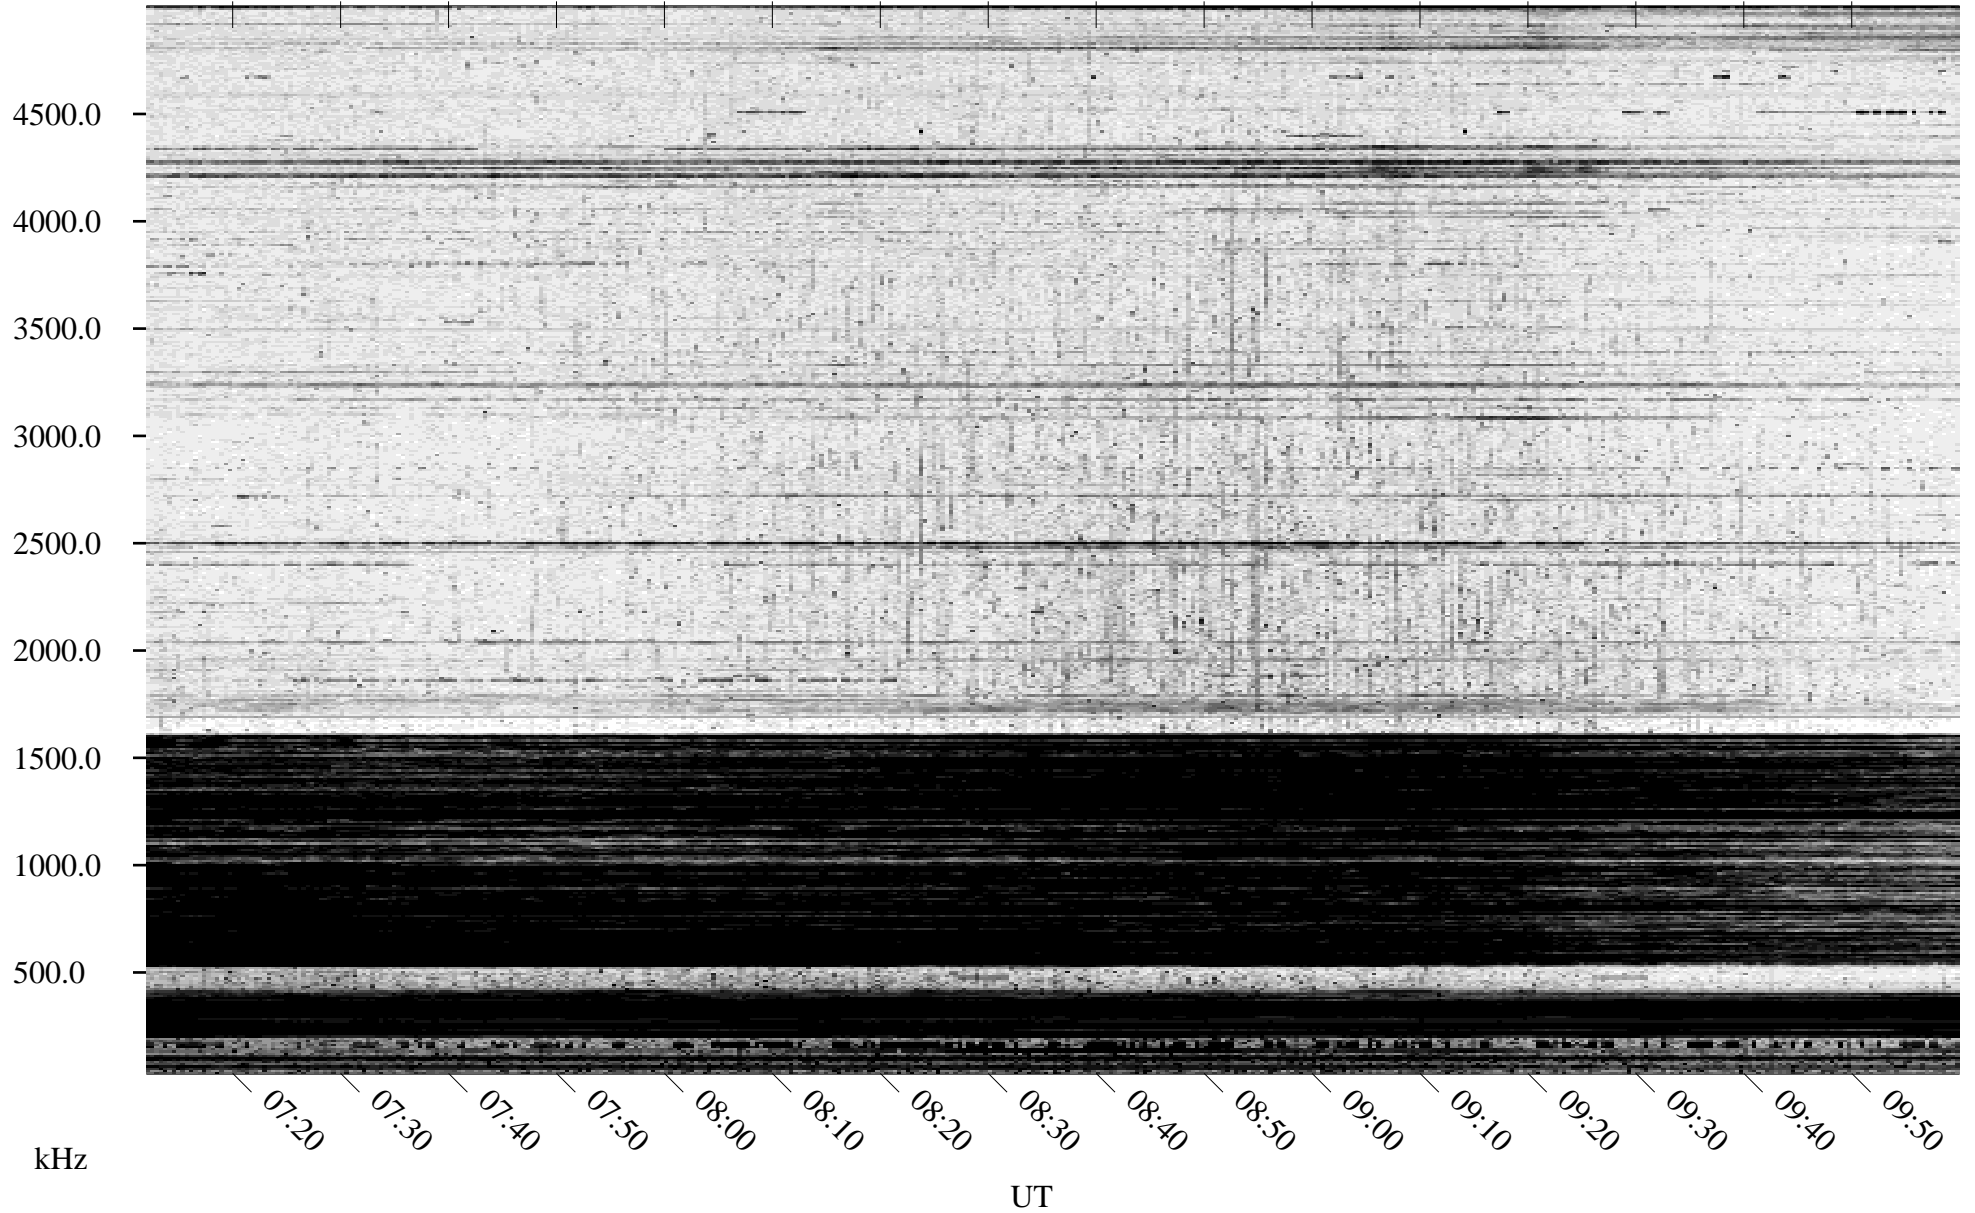

11/03/1995 Churchill, Manitoba

Linear Scale Black = 161 White = 15

ch95307l.r00m max_12

Page 1

11/03/1995 Churchill, Manitoba

Linear Scale Black = 161 White = 15

ch95307l.r00m max_12

Page 2

11/04/1995 Churchill, Manitoba

Linear Scale Black = 161 White = 15

ch95307l.r00m max_12

Page 3

11/04/1995 Churchill, Manitoba

Linear Scale Black = 161 White = 15

ch95307l.r00m max_12

Page 4

11/04/1995 Churchill, Manitoba

Linear Scale Black = 161 White = 15

ch95307l.r00m max_12

Page 5

11/04/1995 Churchill, Manitoba

Linear Scale Black = 161 White = 15

ch95307l.r00m max_12

Page 6

11/04/1995 Churchill, Manitoba

Linear Scale Black = 161 White = 15

ch95307l.r00m max_12

Page 7

11/04/1995 Churchill, Manitoba

Linear Scale Black = 161 White = 15

ch95307l.r00m max_12

Page 8