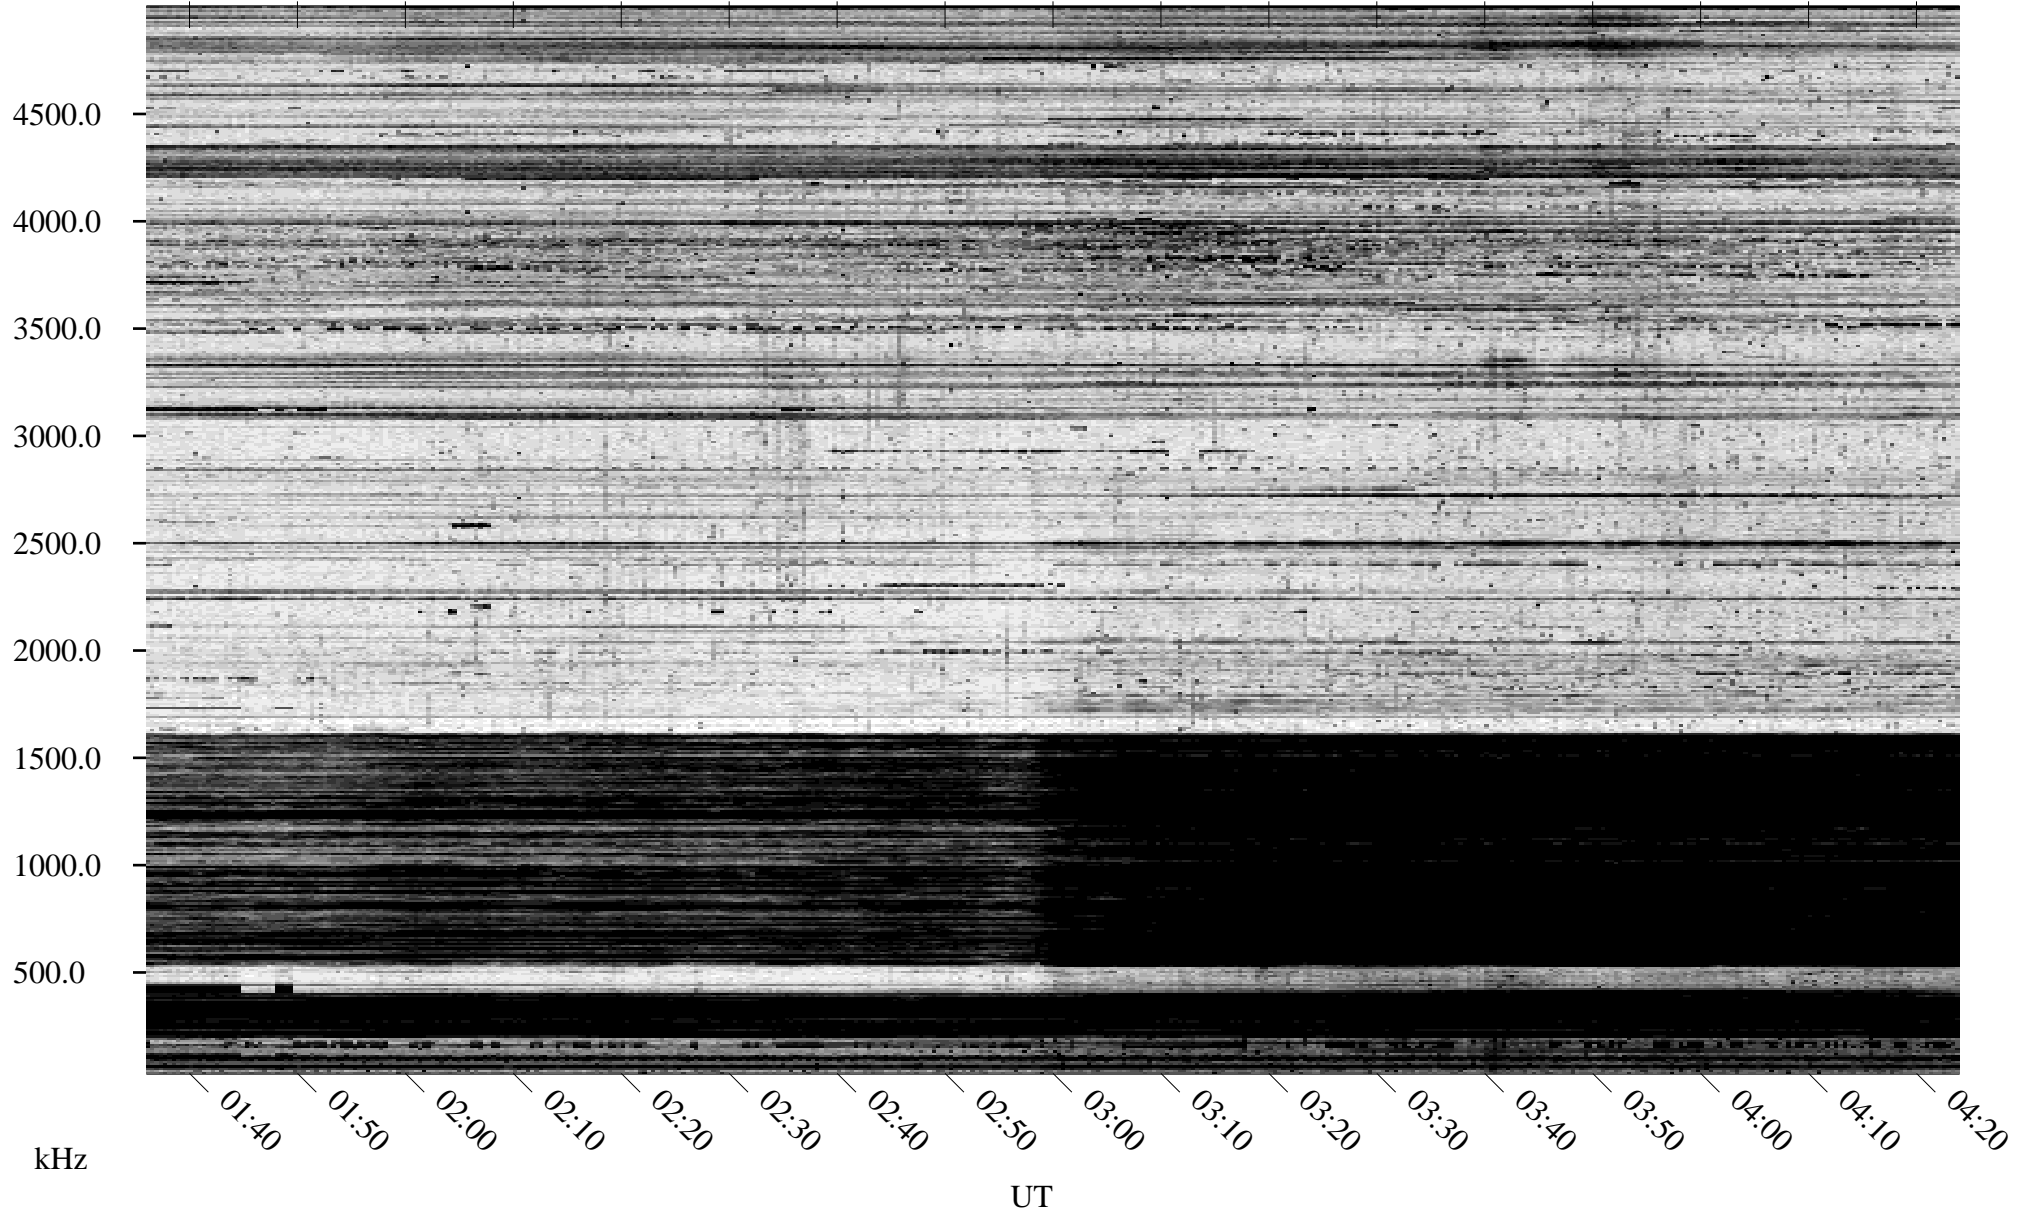

11/03/1995 Churchill, Manitoba

Linear Scale Black = 161 White = 15

ch95307l.r00m max_12

Page 1

11/03/1995 Churchill, Manitoba

Linear Scale Black = 161 White = 15

ch95307l.r00m max_12

Page 2

11/04/1995 Churchill, Manitoba

Linear Scale Black = 161 White = 15

ch95307l.r00m max_12

Page 3

11/04/1995 Churchill, Manitoba

Linear Scale Black = 161 White = 15

ch95307l.r00m max_12

Page 4

11/04/1995 Churchill, Manitoba

Linear Scale Black = 161 White = 15

ch95307l.r00m max_12

Page 5

11/04/1995 Churchill, Manitoba

Linear Scale Black = 161 White = 15

ch95307l.r00m max_12

Page 6

11/04/1995 Churchill, Manitoba

Linear Scale Black = 161 White = 15

ch95307l.r00m max_12

Page 7

11/04/1995 Churchill, Manitoba

Linear Scale Black = 161 White = 15

ch95307l.r00m max_12

Page 8