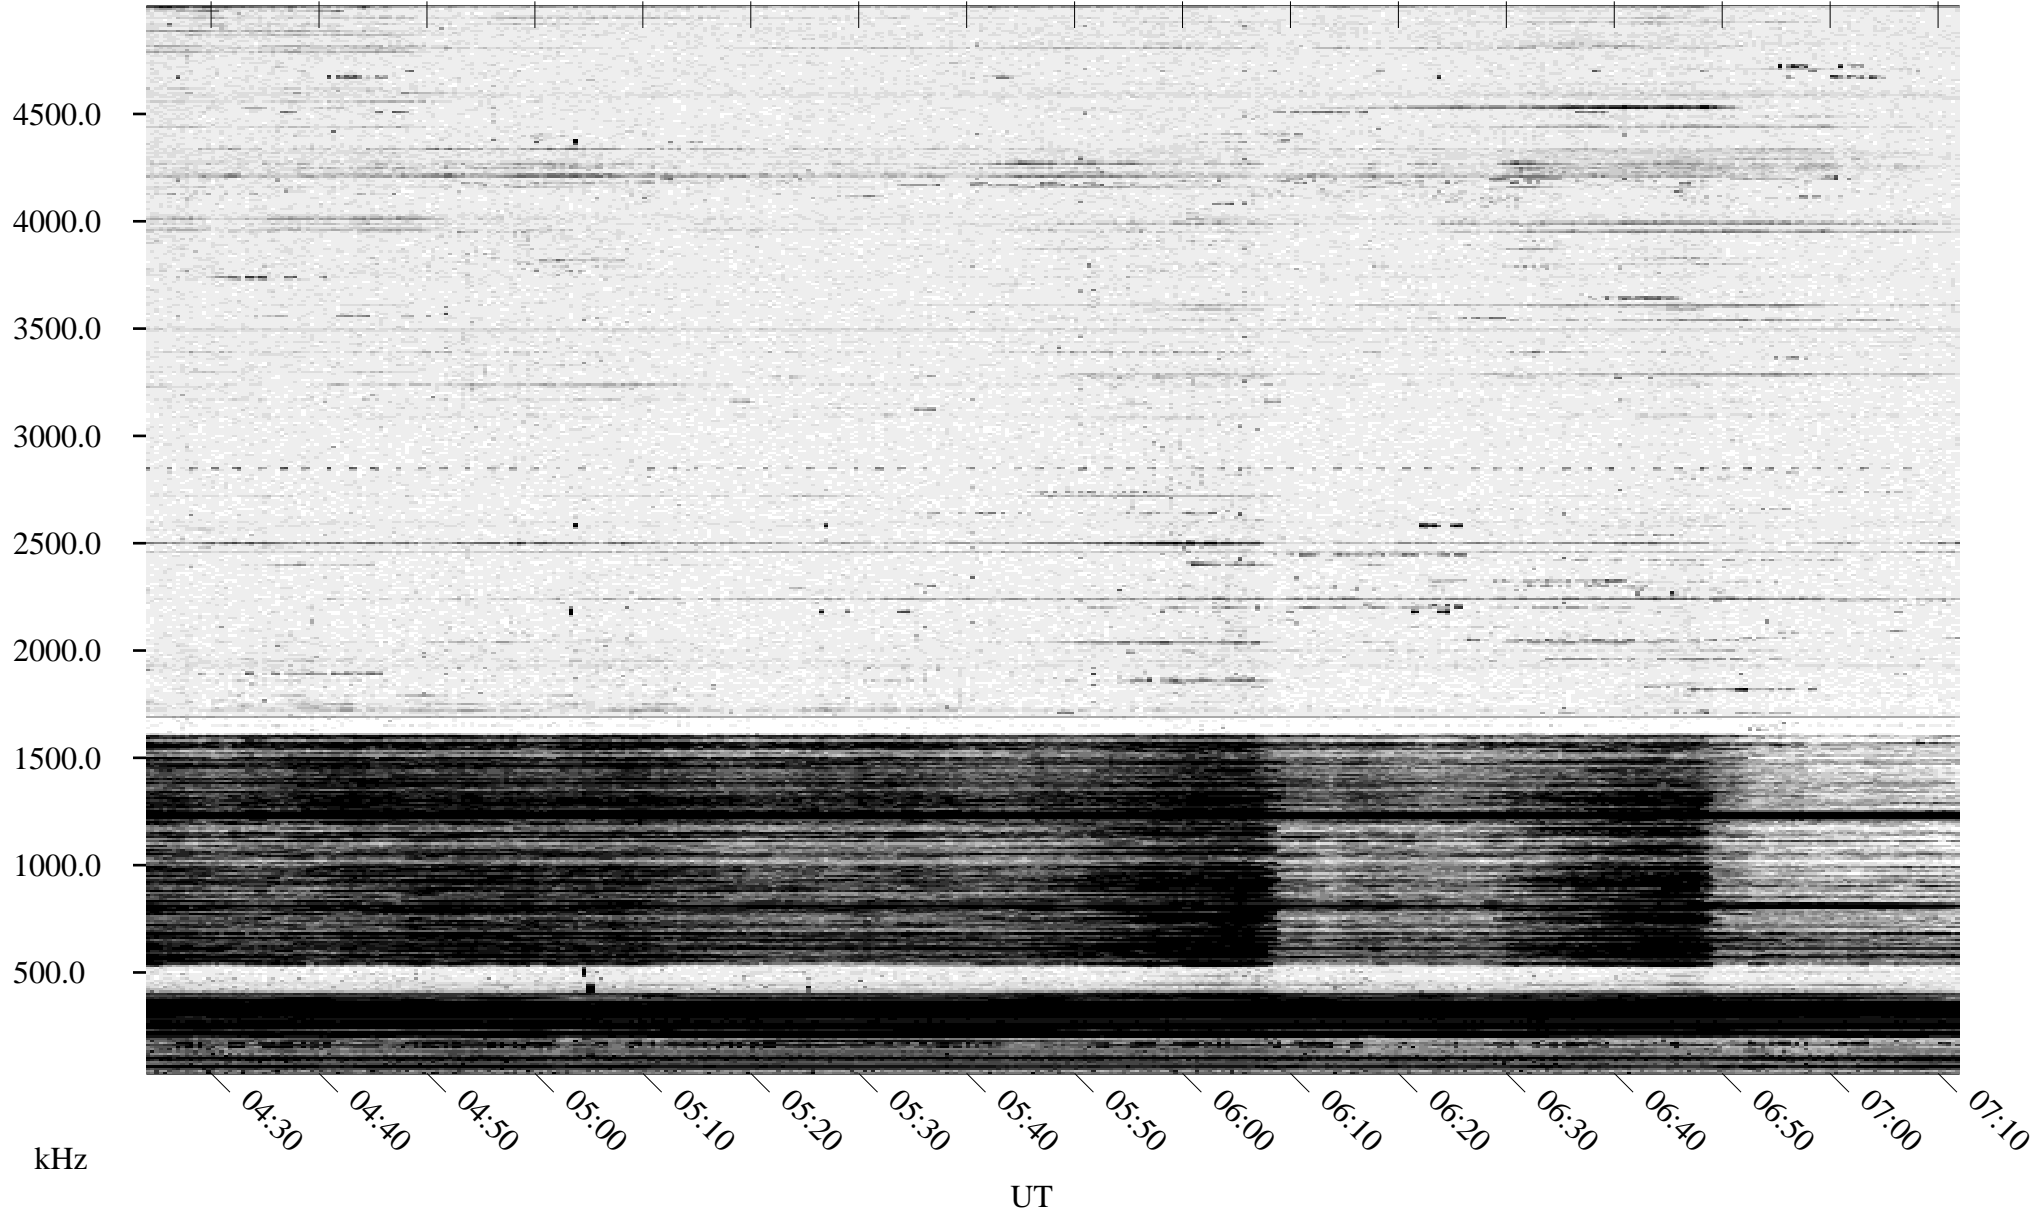

11/05/1995 Churchill, Manitoba

Linear Scale Black = 161 White = 15

ch95309l.r00m max_12

Page 1

11/05/1995 Churchill, Manitoba

Linear Scale Black = 161 White = 15

ch95309l.r00m max_12

Page 2

11/06/1995 Churchill, Manitoba

Linear Scale Black = 161 White = 15

ch95309l.r00m max_12

Page 3

11/06/1995 Churchill, Manitoba

Linear Scale Black = 161 White = 15

ch95309l.r00m max_12

Page 4

11/06/1995 Churchill, Manitoba

Linear Scale Black = 161 White = 15

ch95309l.r00m max_12

Page 5

11/06/1995 Churchill, Manitoba

Linear Scale Black = 161 White = 15

ch95309l.r00m max_12

Page 6

11/06/1995 Churchill, Manitoba

Linear Scale Black = 161 White = 15

ch95309l.r00m max_12

Page 7

11/06/1995 Churchill, Manitoba

Linear Scale Black = 161 White = 15

ch95309l.r00m max_12

Page 8