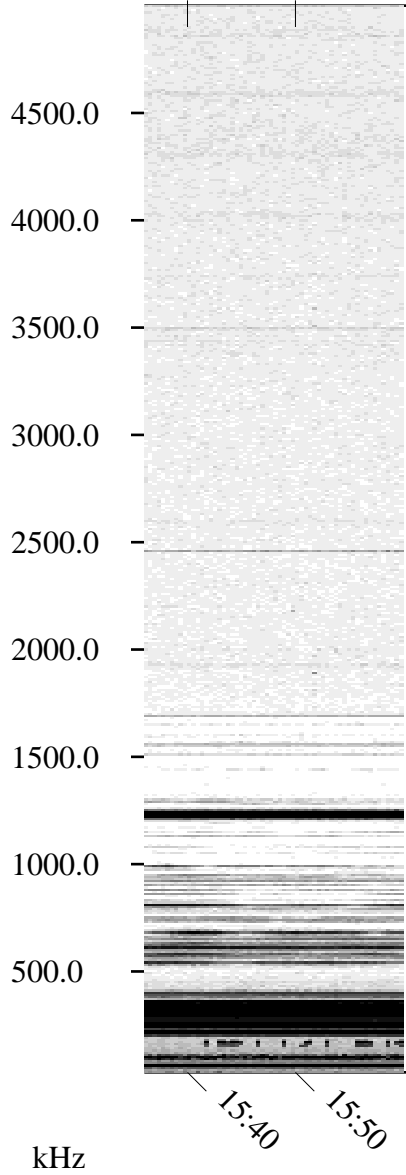

11/05/1995 Churchill, Manitoba

Linear Scale Black = 161 White = 15

ch95309l.r00m max_12

Page 1

11/05/1995 Churchill, Manitoba

Linear Scale Black = 161 White = 15

ch95309l.r00m max_12

Page 2

11/06/1995 Churchill, Manitoba

Linear Scale Black = 161 White = 15

ch95309l.r00m max_12

Page 3

11/06/1995 Churchill, Manitoba

Linear Scale Black = 161 White = 15

ch95309l.r00m max_12

Page 4

11/06/1995 Churchill, Manitoba

Linear Scale Black = 161 White = 15

ch95309l.r00m max_12

Page 5

11/06/1995 Churchill, Manitoba

Linear Scale Black = 161 White = 15

ch95309l.r00m max_12

Page 6

11/06/1995 Churchill, Manitoba

Linear Scale Black = 161 White = 15

ch95309l.r00m max_12

Page 7

11/06/1995 Churchill, Manitoba

Linear Scale Black = 161 White = 15

ch95309l.r00m max_12

Page 8