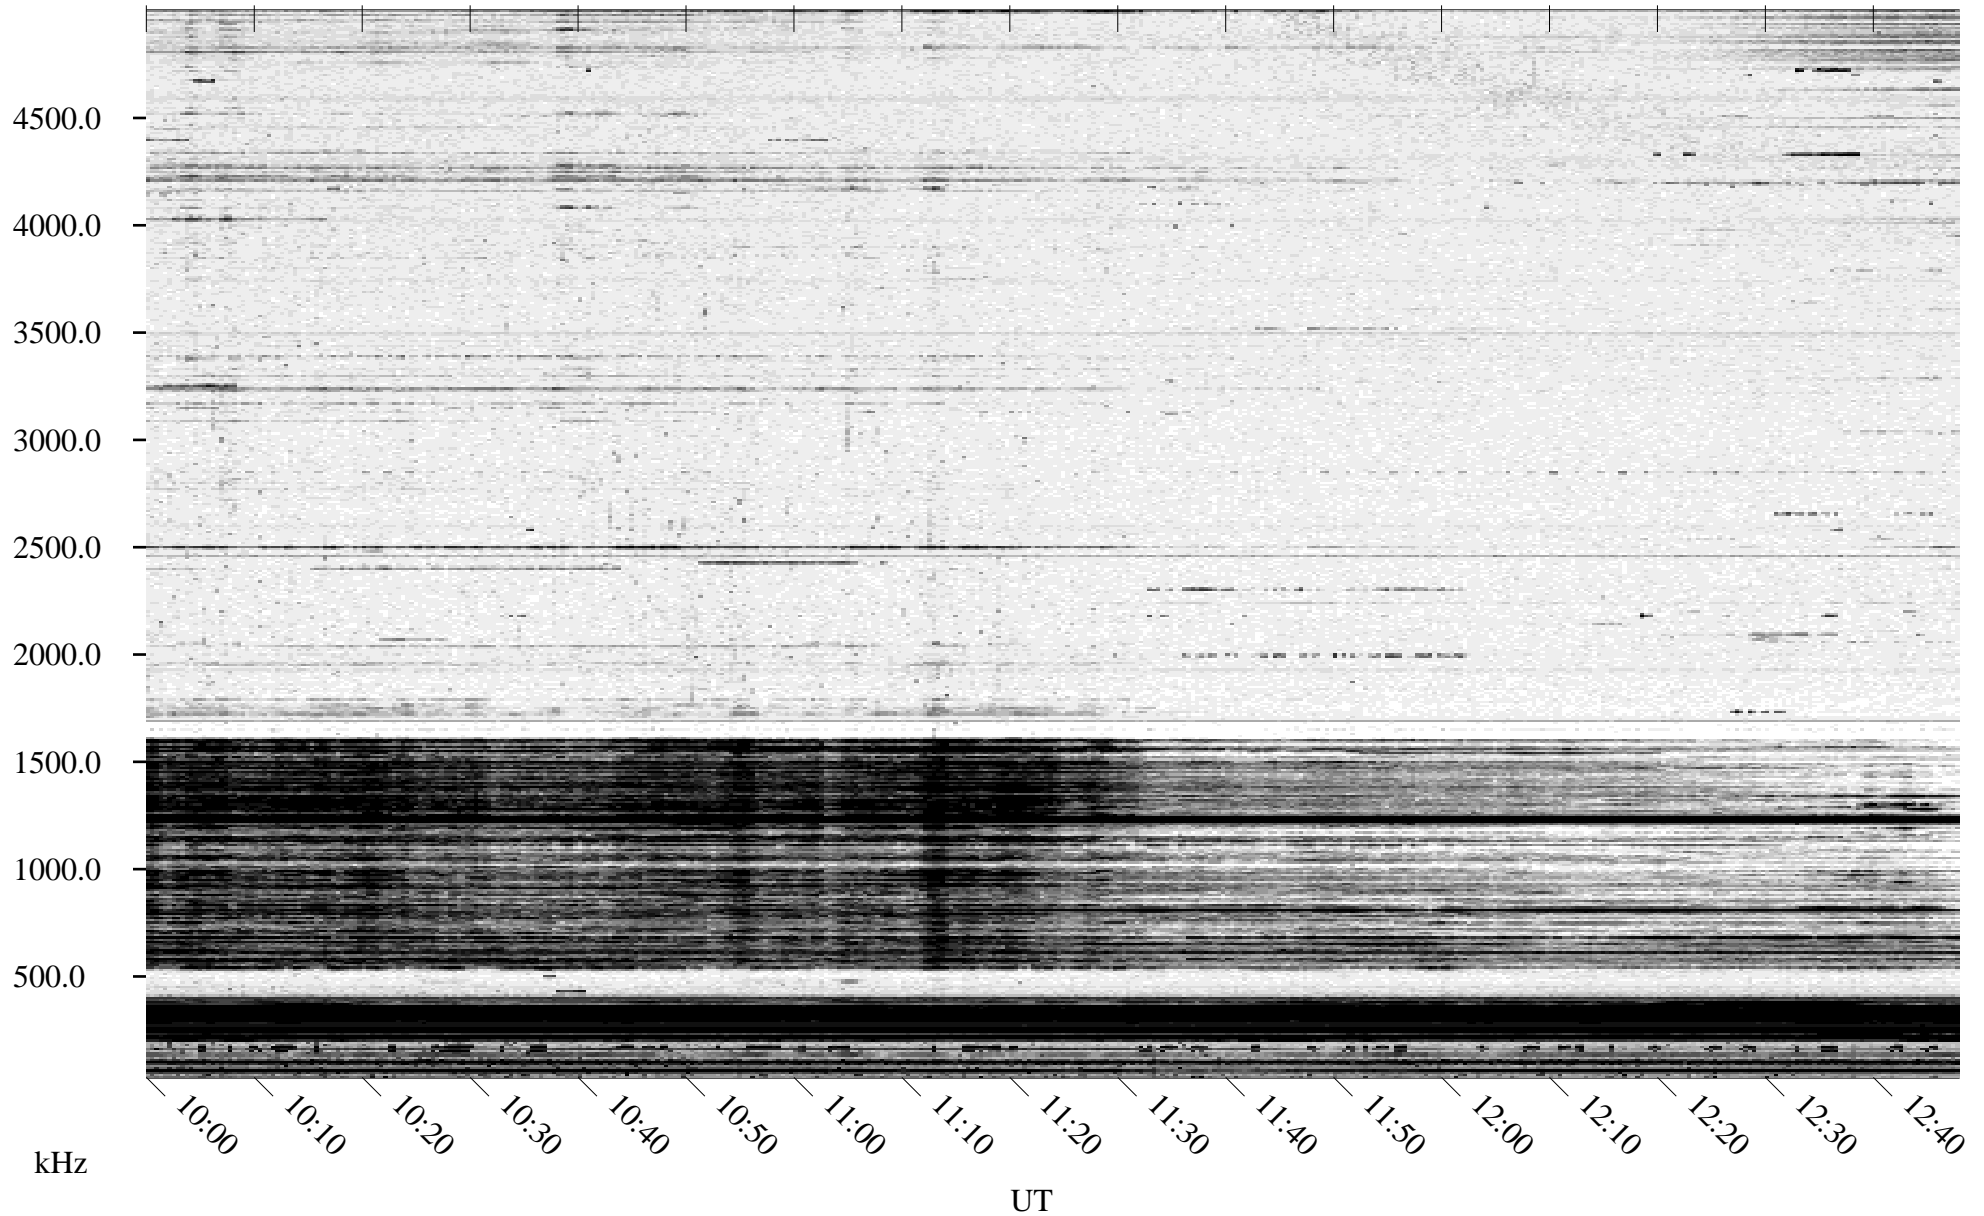

11/05/1995 Churchill, Manitoba

Linear Scale Black = 161 White = 15

ch95309l.r00m max_12

Page 1

11/05/1995 Churchill, Manitoba

Linear Scale Black = 161 White = 15

ch95309l.r00m max_12

Page 2

11/06/1995 Churchill, Manitoba

Linear Scale Black = 161 White = 15

ch95309l.r00m max_12

Page 3

11/06/1995 Churchill, Manitoba

Linear Scale Black = 161 White = 15

ch95309l.r00m max_12

Page 4

11/06/1995 Churchill, Manitoba

Linear Scale Black = 161 White = 15

ch95309l.r00m max_12

Page 5

11/06/1995 Churchill, Manitoba

Linear Scale Black = 161 White = 15

ch95309l.r00m max_12

Page 6

11/06/1995 Churchill, Manitoba

Linear Scale Black = 161 White = 15

ch95309l.r00m max_12

Page 7

11/06/1995 Churchill, Manitoba

Linear Scale Black = 161 White = 15

ch95309l.r00m max_12

Page 8