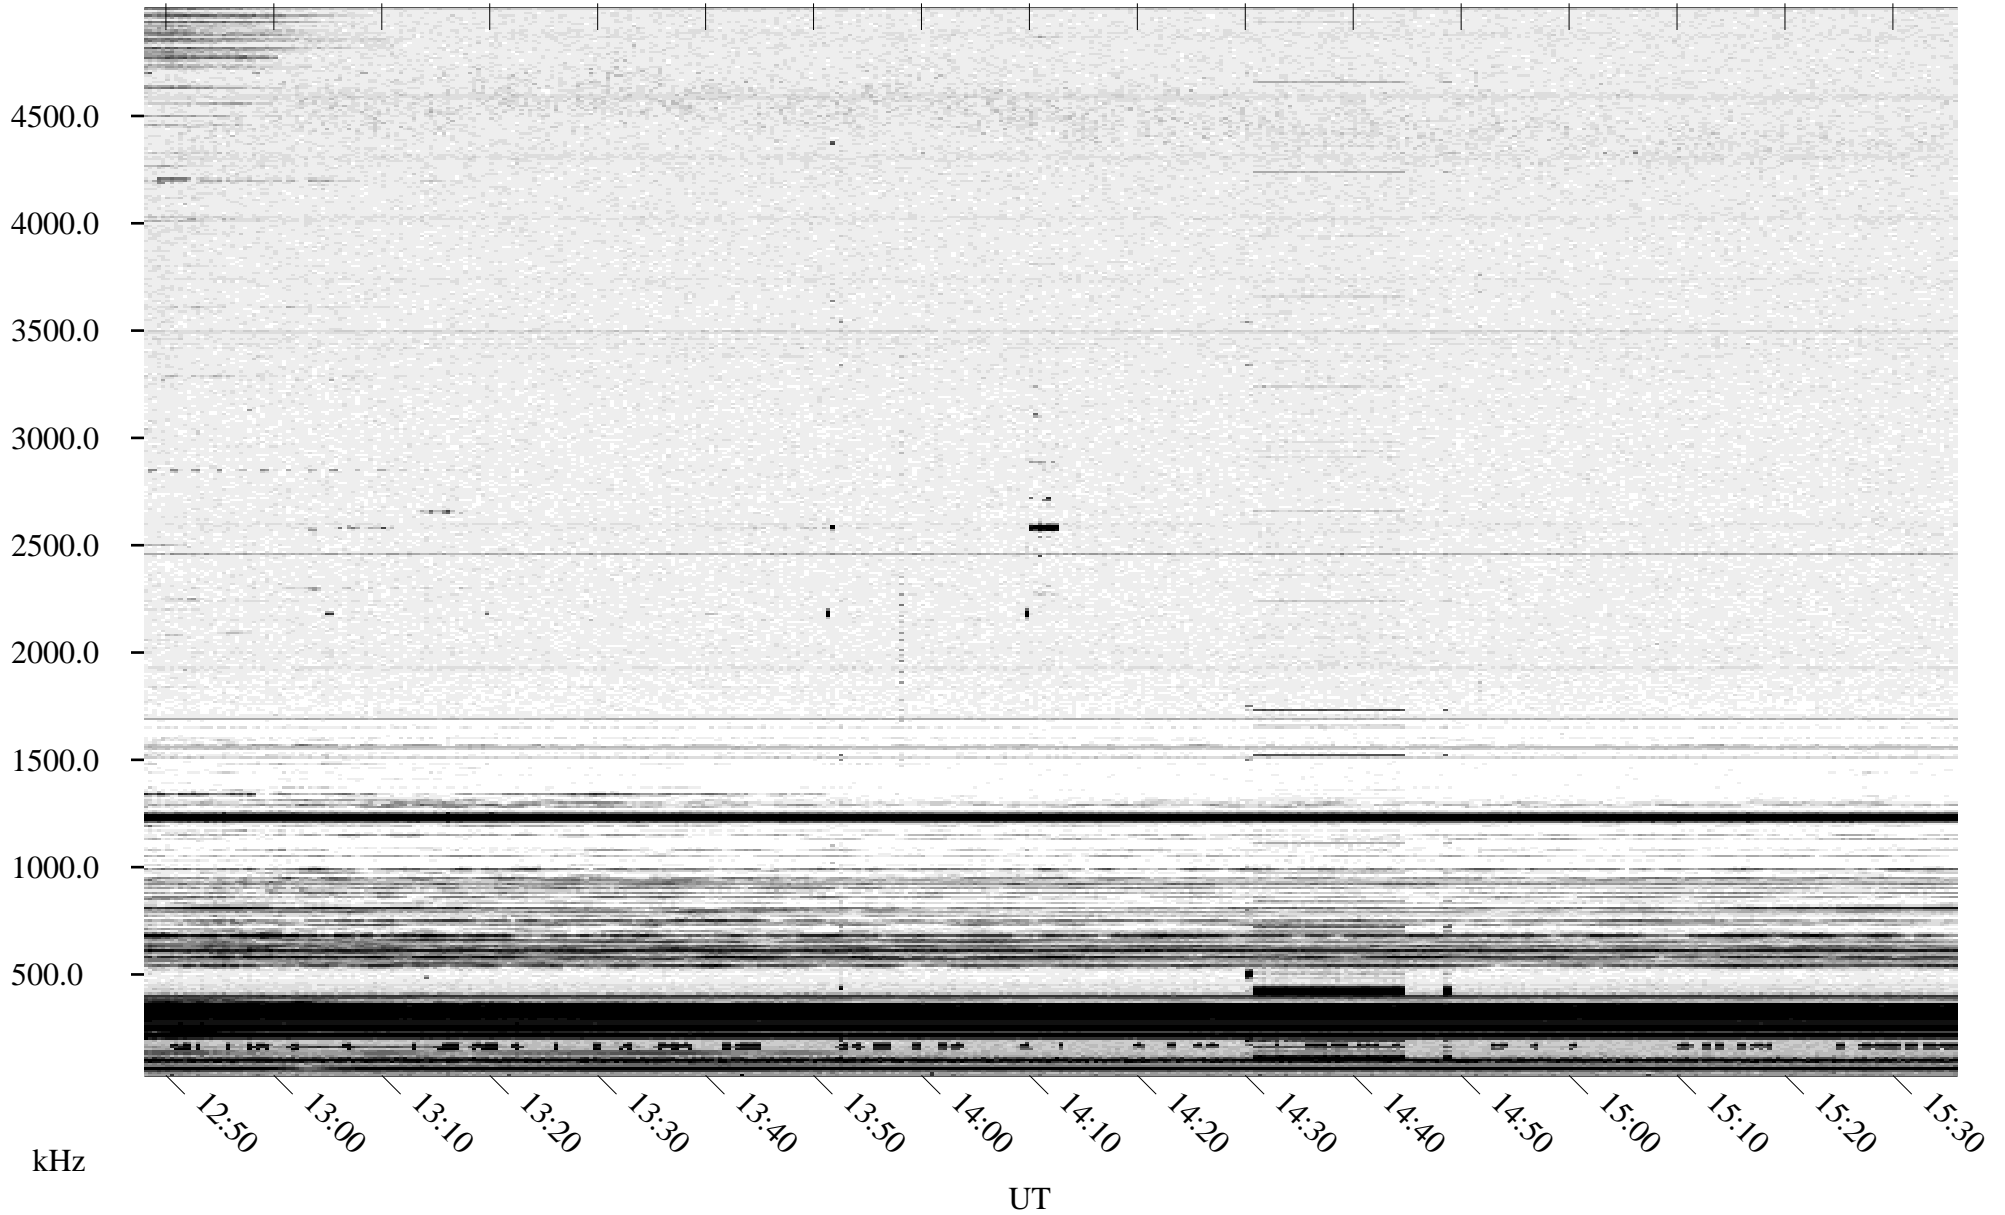

11/05/1995 Churchill, Manitoba

Linear Scale Black = 161 White = 15

ch95309l.r00m max_12

Page 1

11/05/1995 Churchill, Manitoba

Linear Scale Black = 161 White = 15

ch95309l.r00m max_12

Page 2

11/06/1995 Churchill, Manitoba

Linear Scale Black = 161 White = 15

ch95309l.r00m max_12

Page 3

11/06/1995 Churchill, Manitoba

Linear Scale Black = 161 White = 15

ch95309l.r00m max_12

Page 4

11/06/1995 Churchill, Manitoba

Linear Scale Black = 161 White = 15

ch95309l.r00m max_12

Page 5

11/06/1995 Churchill, Manitoba

Linear Scale Black = 161 White = 15

ch95309l.r00m max_12

Page 6

11/06/1995 Churchill, Manitoba

Linear Scale Black = 161 White = 15

ch95309l.r00m max_12

Page 7

11/06/1995 Churchill, Manitoba

Linear Scale Black = 161 White = 15

ch95309l.r00m max_12

Page 8