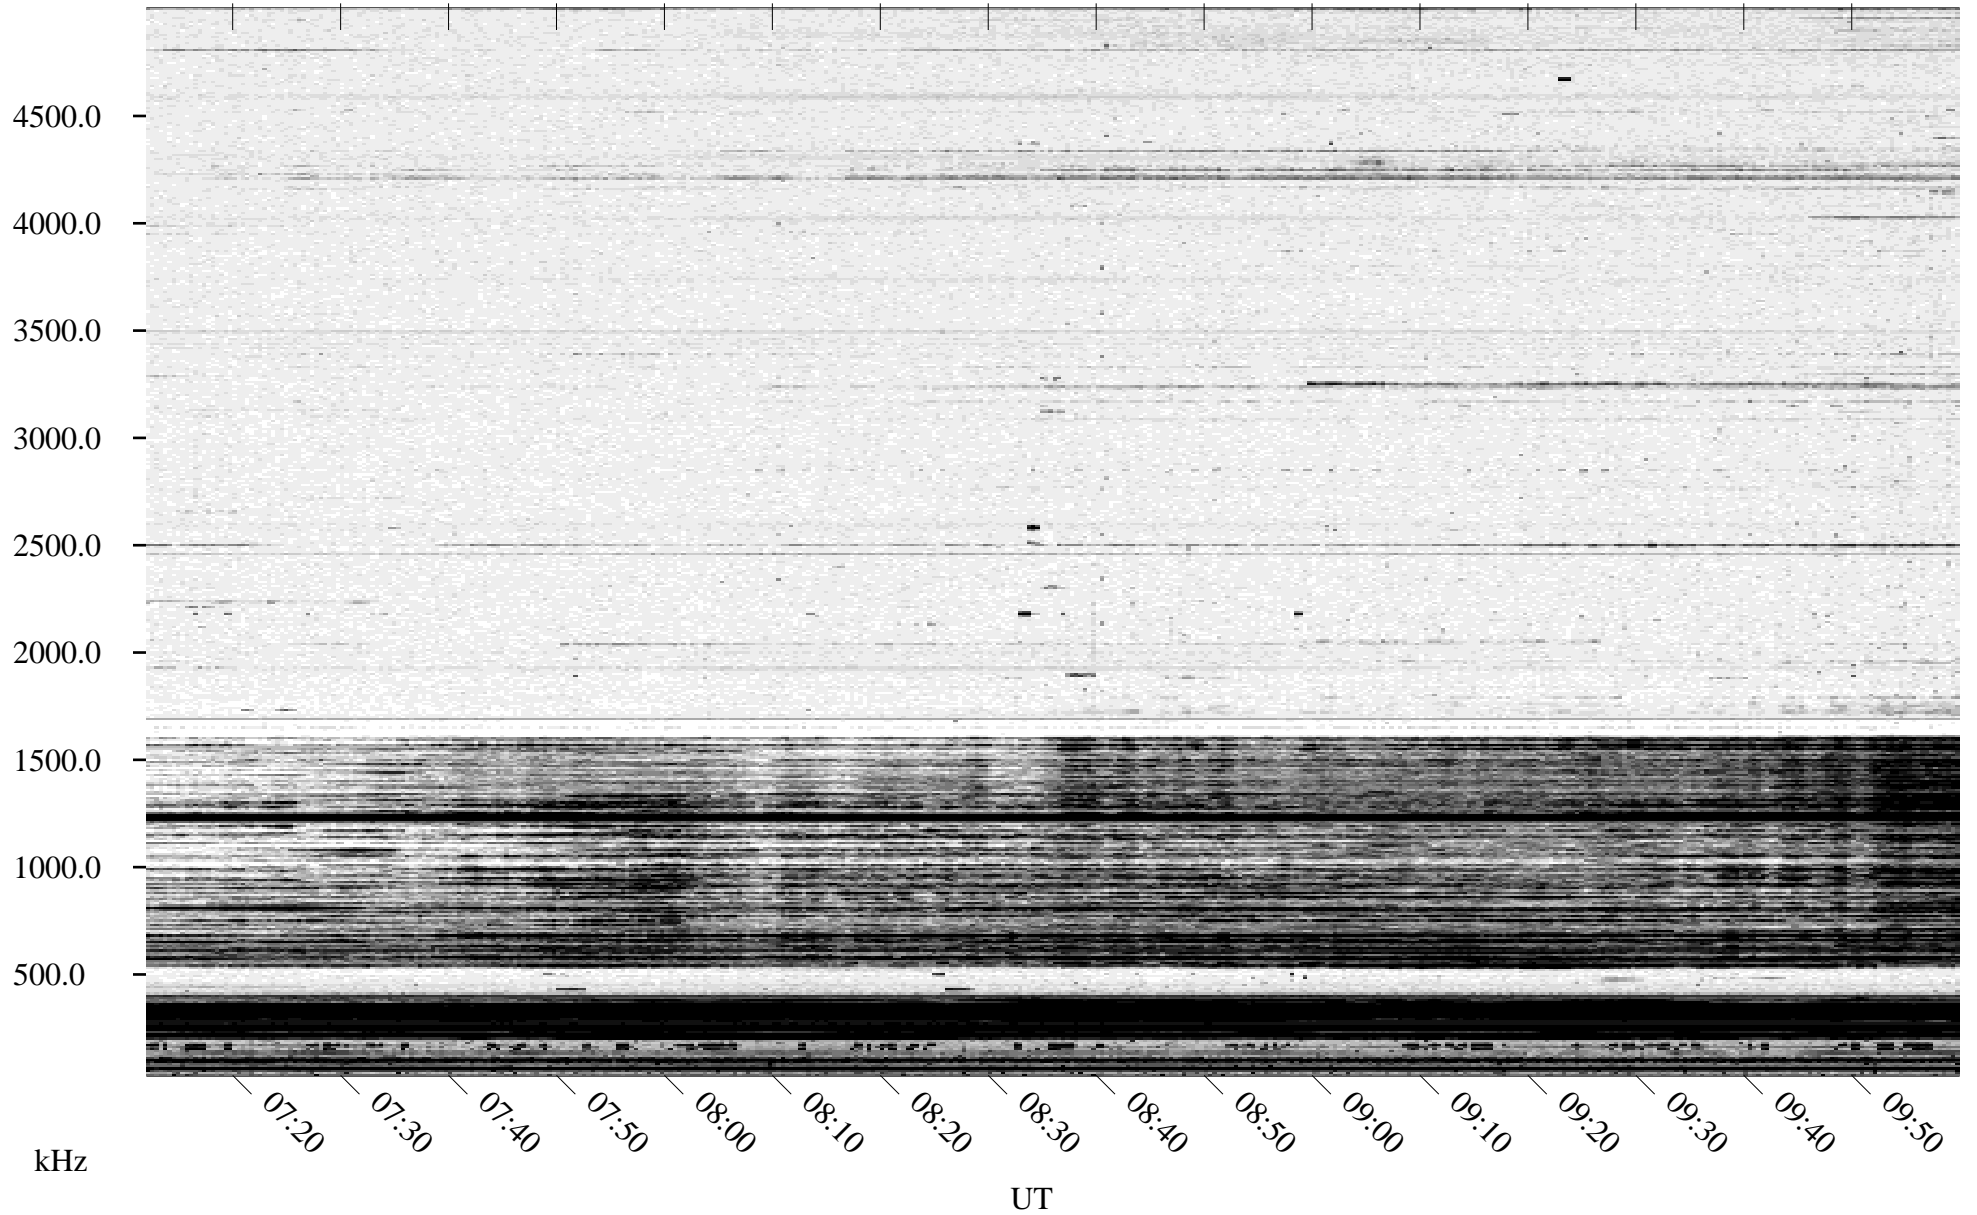

11/05/1995 Churchill, Manitoba

Linear Scale Black = 161 White = 15

ch95309l.r00m max_12

Page 1

11/05/1995 Churchill, Manitoba

Linear Scale Black = 161 White = 15

ch95309l.r00m max_12

Page 2

11/06/1995 Churchill, Manitoba

Linear Scale Black = 161 White = 15

ch95309l.r00m max_12

Page 3

11/06/1995 Churchill, Manitoba

Linear Scale Black = 161 White = 15

ch95309l.r00m max_12

Page 4

11/06/1995 Churchill, Manitoba

Linear Scale Black = 161 White = 15

ch95309l.r00m max_12

Page 5

11/06/1995 Churchill, Manitoba

Linear Scale Black = 161 White = 15

ch95309l.r00m max_12

Page 6

11/06/1995 Churchill, Manitoba

Linear Scale Black = 161 White = 15

ch95309l.r00m max_12

Page 7

11/06/1995 Churchill, Manitoba

Linear Scale Black = 161 White = 15

ch95309l.r00m max_12

Page 8