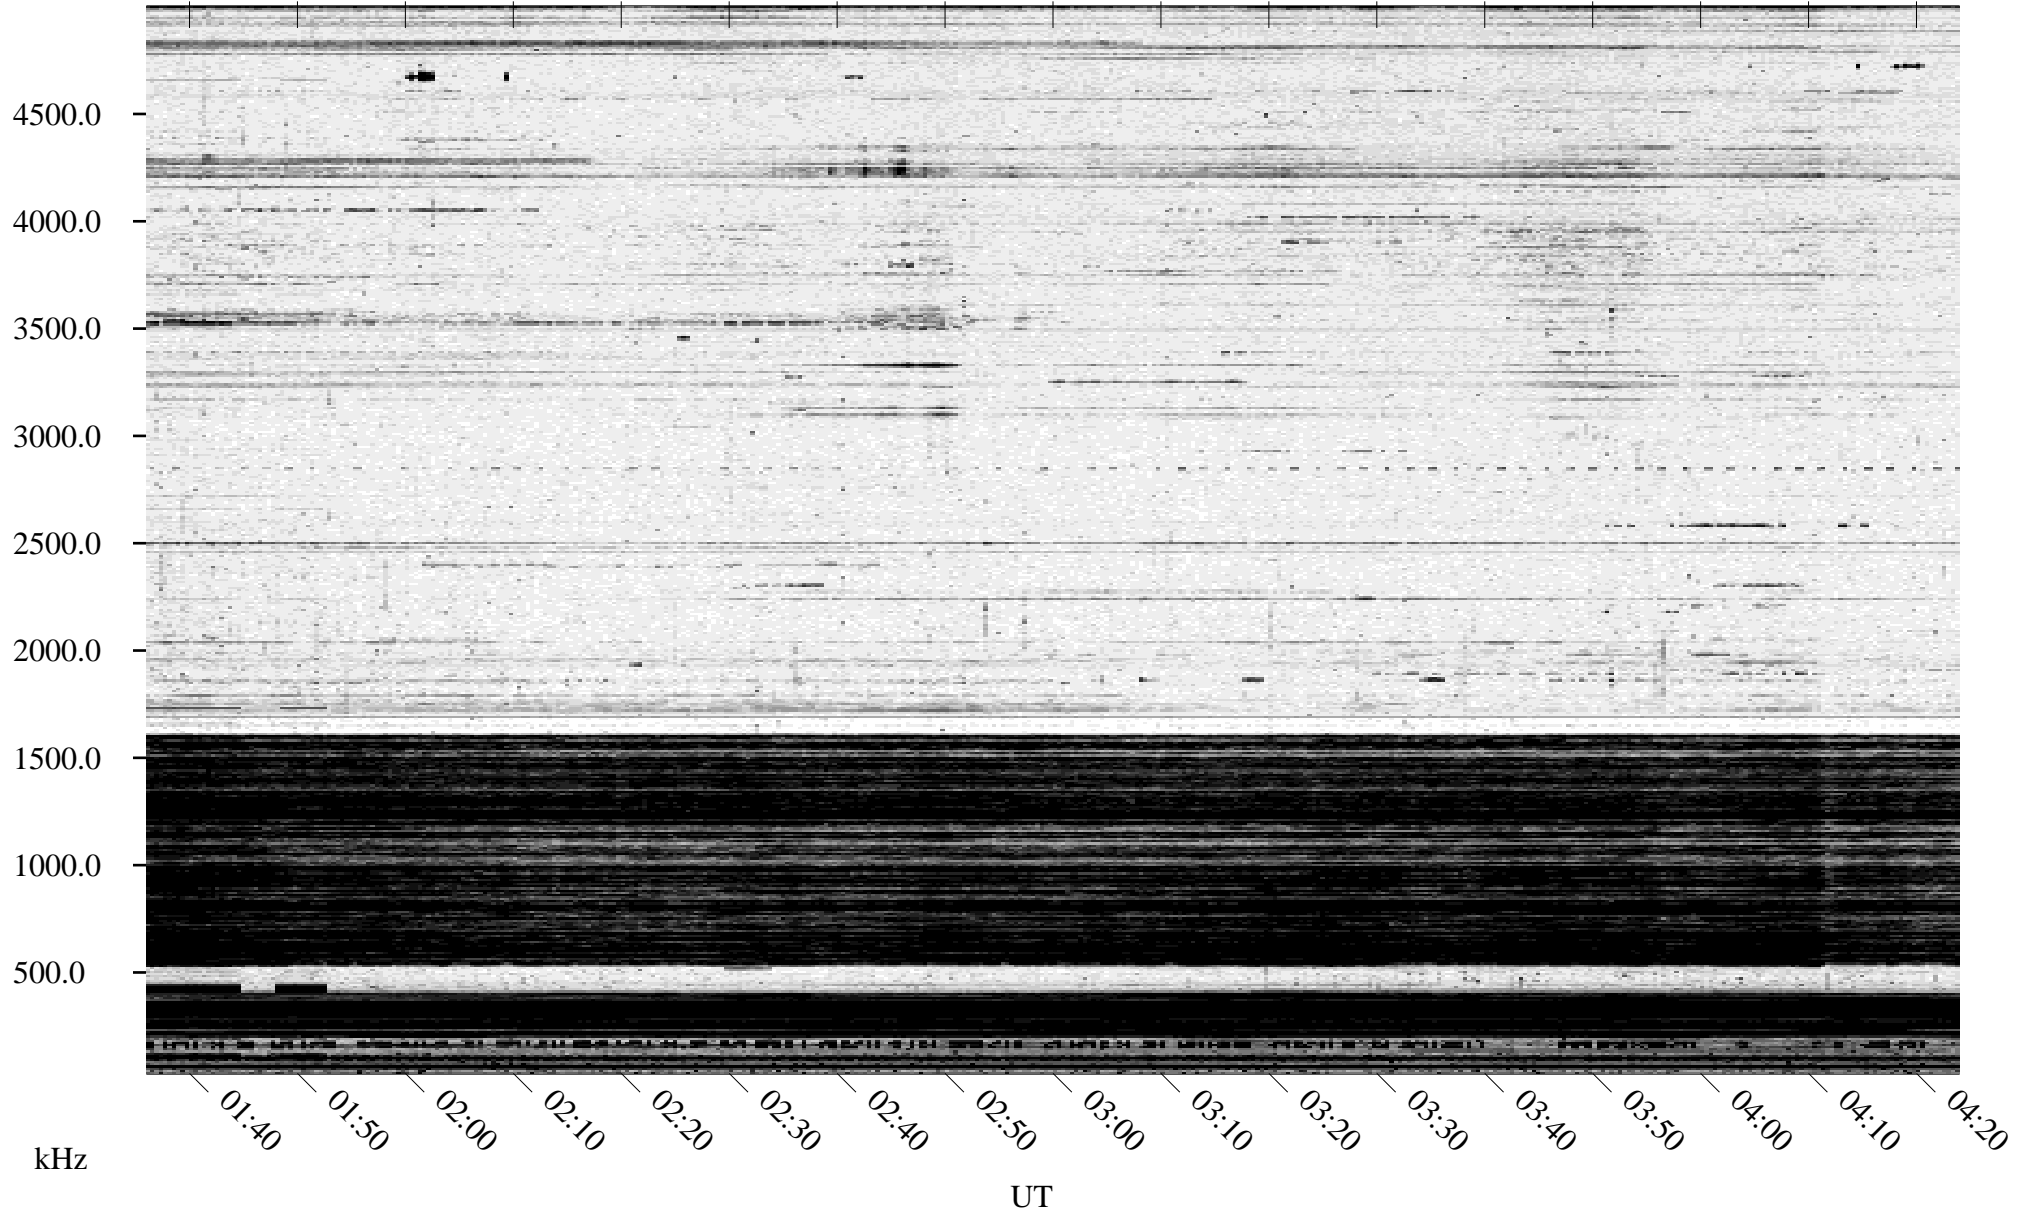

11/05/1995 Churchill, Manitoba

Linear Scale Black = 161 White = 15

ch95309l.r00m max_12

Page 1

11/05/1995 Churchill, Manitoba

Linear Scale Black = 161 White = 15

ch95309l.r00m max_12

Page 2

11/06/1995 Churchill, Manitoba

Linear Scale Black = 161 White = 15

ch95309l.r00m max_12

Page 3

11/06/1995 Churchill, Manitoba

Linear Scale Black = 161 White = 15

ch95309l.r00m max_12

Page 4

11/06/1995 Churchill, Manitoba

Linear Scale Black = 161 White = 15

ch95309l.r00m max_12

Page 5

11/06/1995 Churchill, Manitoba

Linear Scale Black = 161 White = 15

ch95309l.r00m max_12

Page 6

11/06/1995 Churchill, Manitoba

Linear Scale Black = 161 White = 15

ch95309l.r00m max_12

Page 7

11/06/1995 Churchill, Manitoba

Linear Scale Black = 161 White = 15

ch95309l.r00m max_12

Page 8