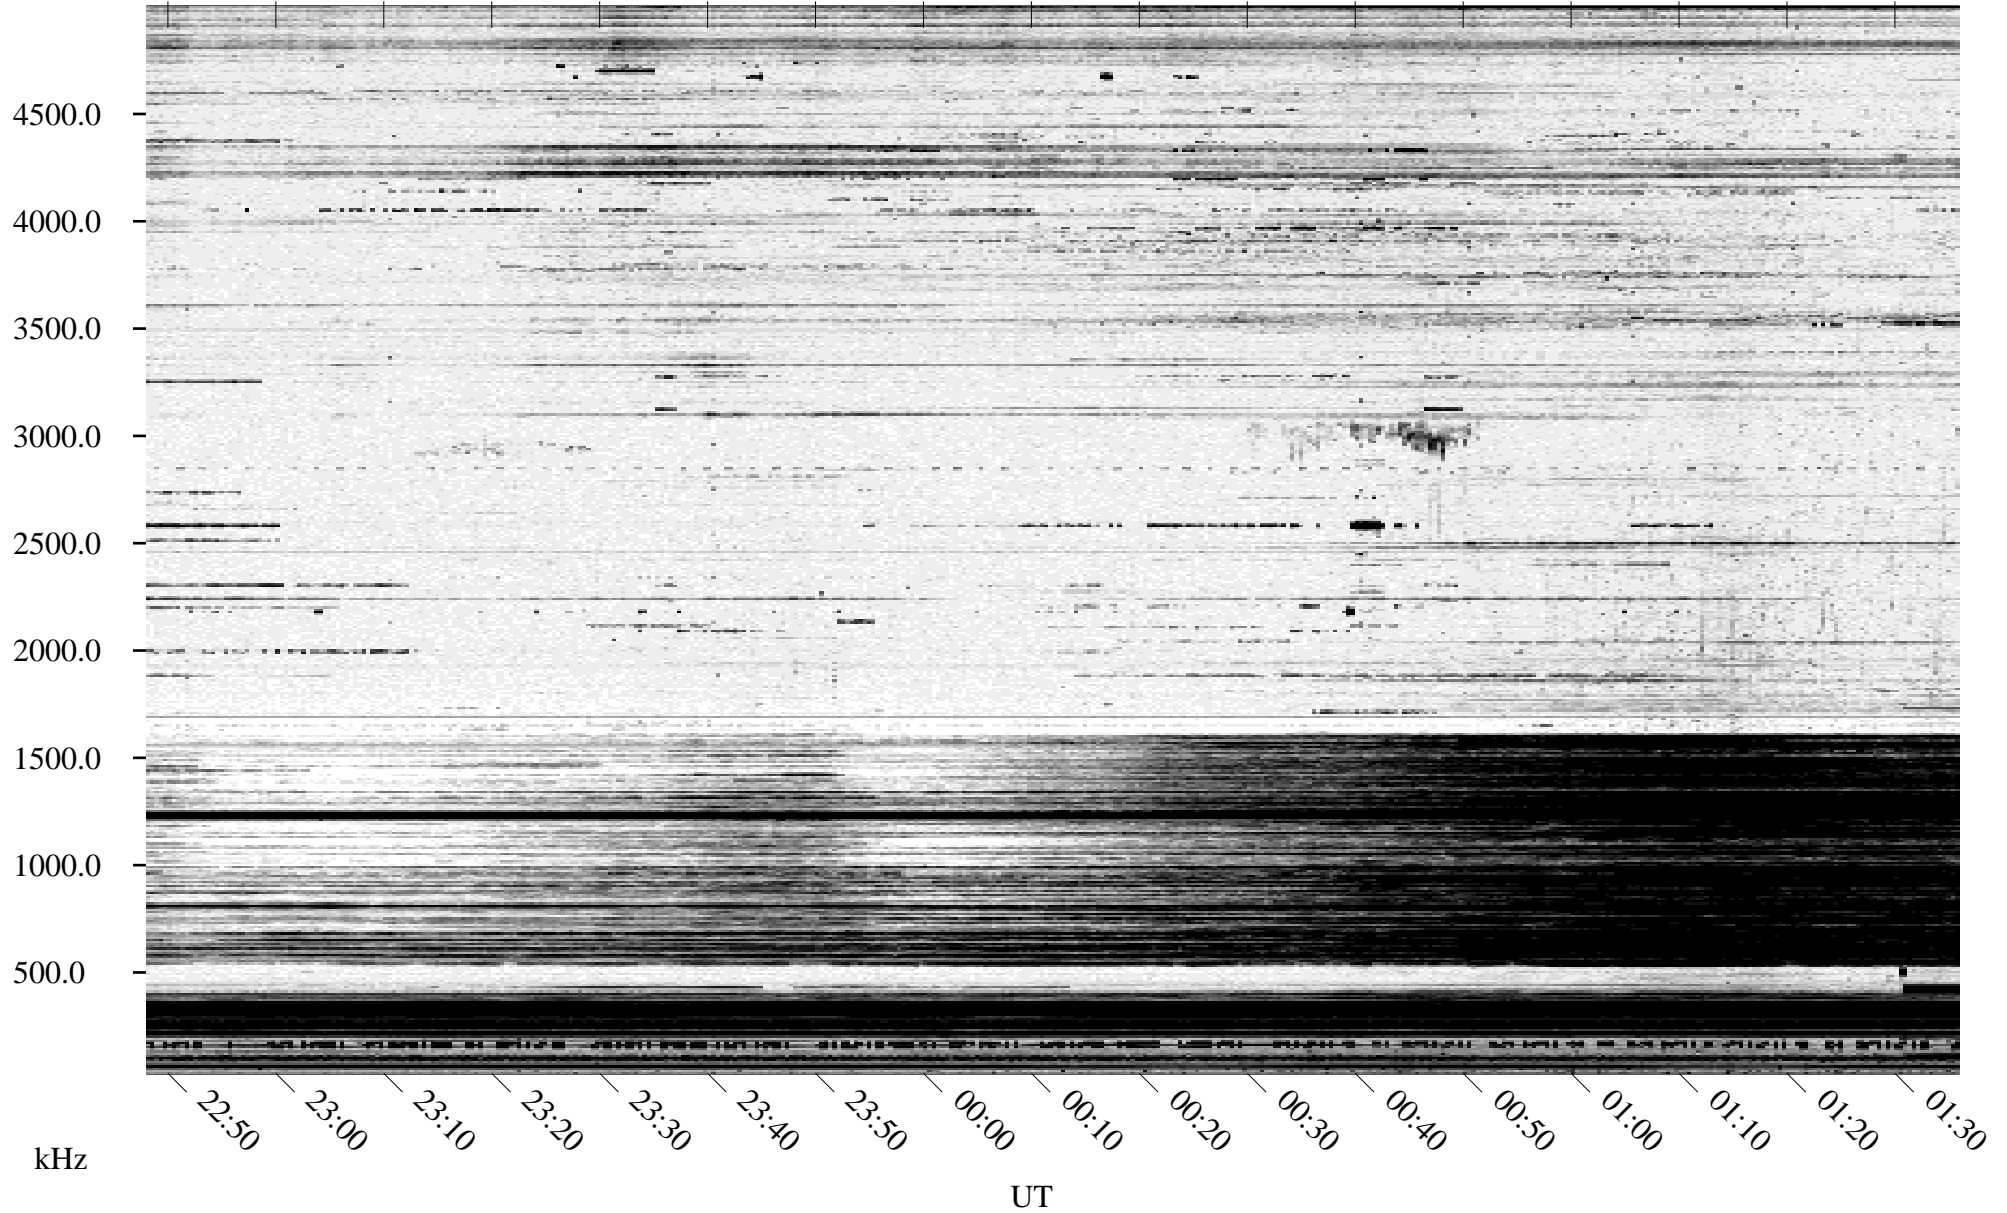

11/05/1995 Churchill, Manitoba

Linear Scale Black = 161 White = 15

ch95309l.r00m max_12

Page 1

11/05/1995 Churchill, Manitoba

Linear Scale Black = 161 White = 15

ch95309l.r00m max_12

Page 2

11/06/1995 Churchill, Manitoba

Linear Scale Black = 161 White = 15

ch95309l.r00m max_12

Page 3

11/06/1995 Churchill, Manitoba

Linear Scale Black = 161 White = 15

ch95309l.r00m max_12

Page 4

11/06/1995 Churchill, Manitoba

Linear Scale Black = 161 White = 15

ch95309l.r00m max_12

Page 5

11/06/1995 Churchill, Manitoba

Linear Scale Black = 161 White = 15

ch95309l.r00m max_12

Page 6

11/06/1995 Churchill, Manitoba

Linear Scale Black = 161 White = 15

ch95309l.r00m max_12

Page 7

11/06/1995 Churchill, Manitoba

Linear Scale Black = 161 White = 15

ch95309l.r00m max_12

Page 8