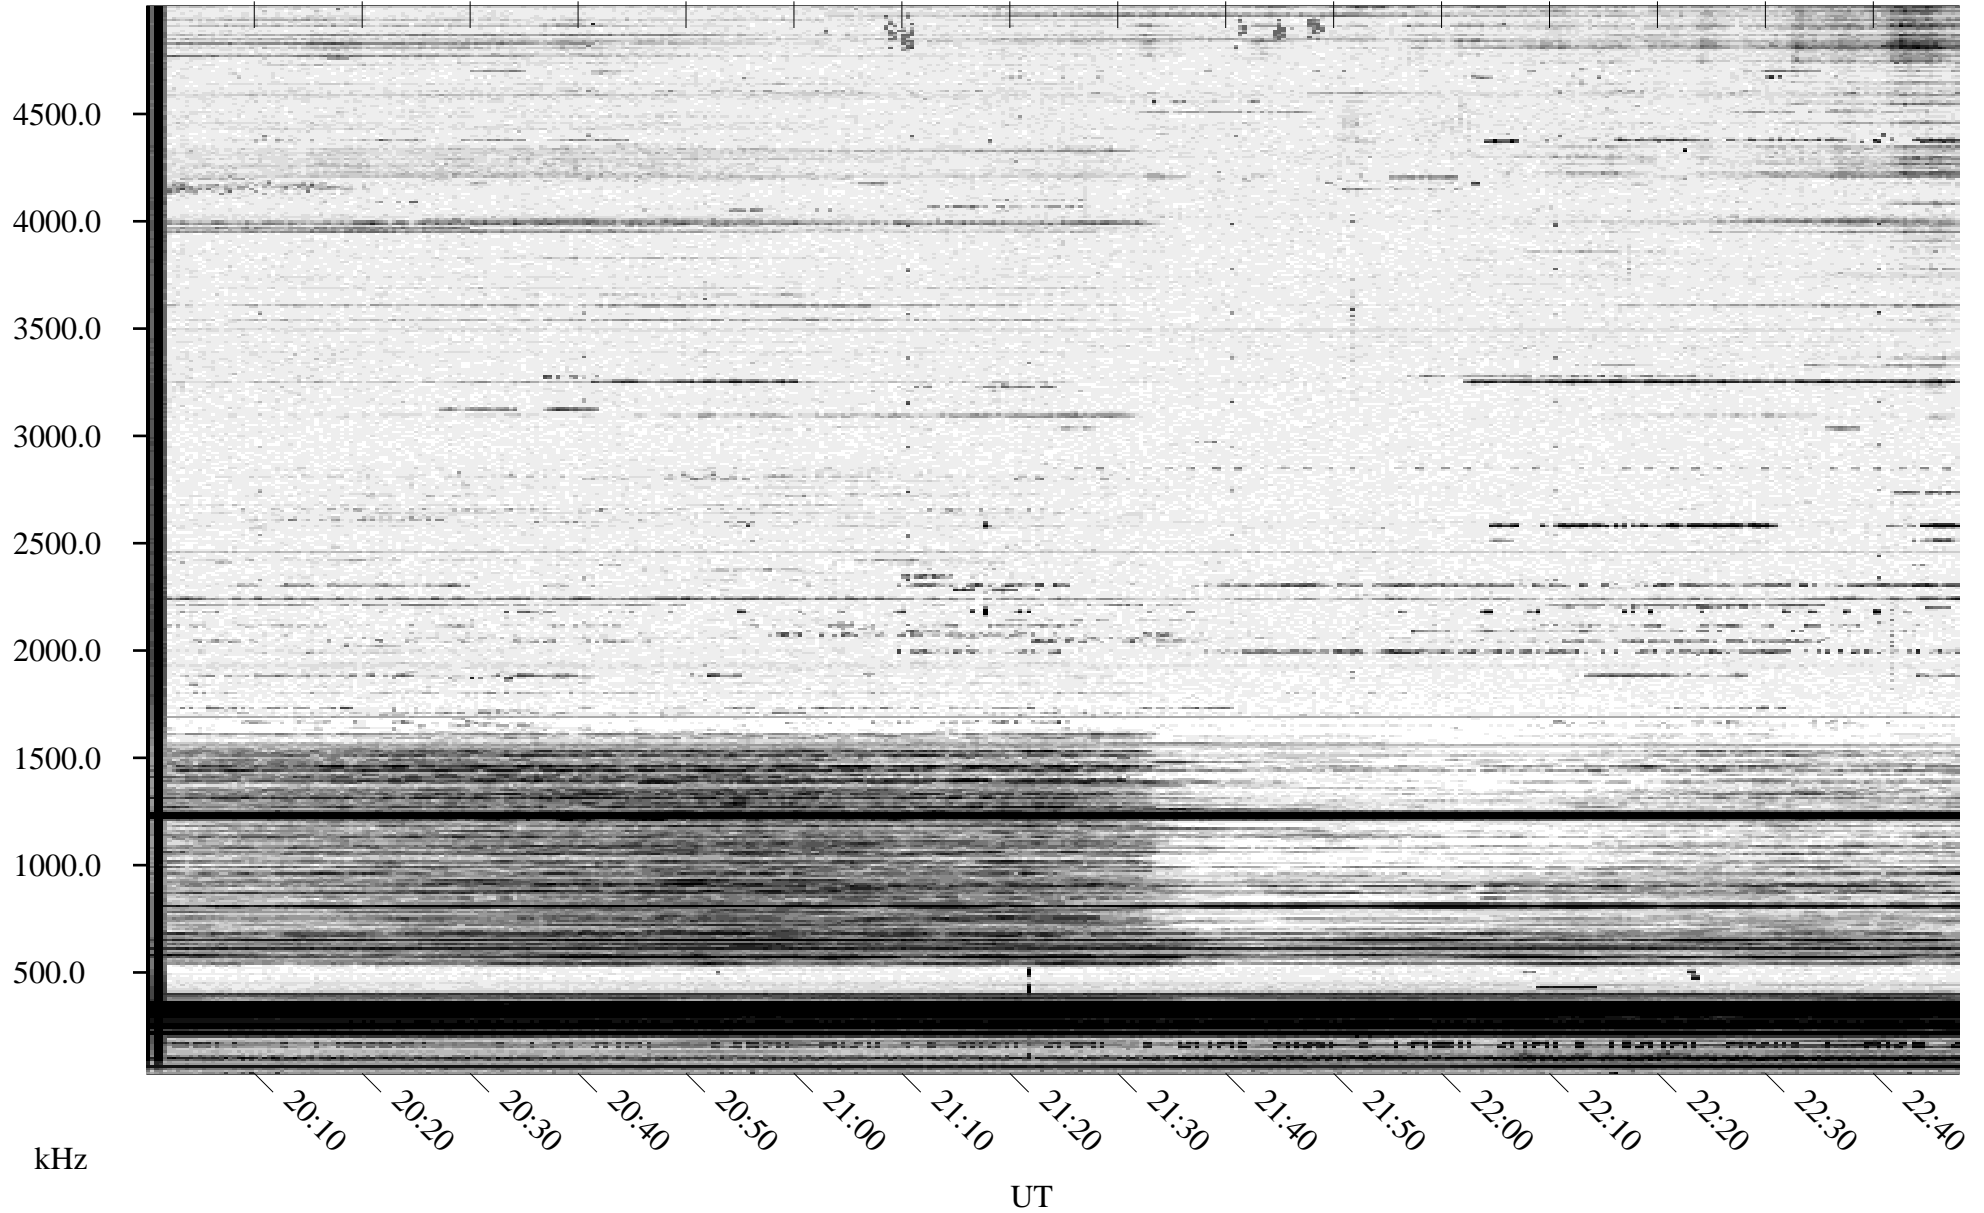

11/05/1995 Churchill, Manitoba

Linear Scale Black = 161 White = 15

ch95309l.r00m max_12

Page 1

11/05/1995 Churchill, Manitoba

Linear Scale Black = 161 White = 15

ch95309l.r00m max_12

Page 2

11/06/1995 Churchill, Manitoba

Linear Scale Black = 161 White = 15

ch95309l.r00m max_12

Page 3

11/06/1995 Churchill, Manitoba

Linear Scale Black = 161 White = 15

ch95309l.r00m max_12

Page 4

11/06/1995 Churchill, Manitoba

Linear Scale Black = 161 White = 15

ch95309l.r00m max_12

Page 5

11/06/1995 Churchill, Manitoba

Linear Scale Black = 161 White = 15

ch95309l.r00m max_12

Page 6

11/06/1995 Churchill, Manitoba

Linear Scale Black = 161 White = 15

ch95309l.r00m max_12

Page 7

11/06/1995 Churchill, Manitoba

Linear Scale Black = 161 White = 15

ch95309l.r00m max_12

Page 8