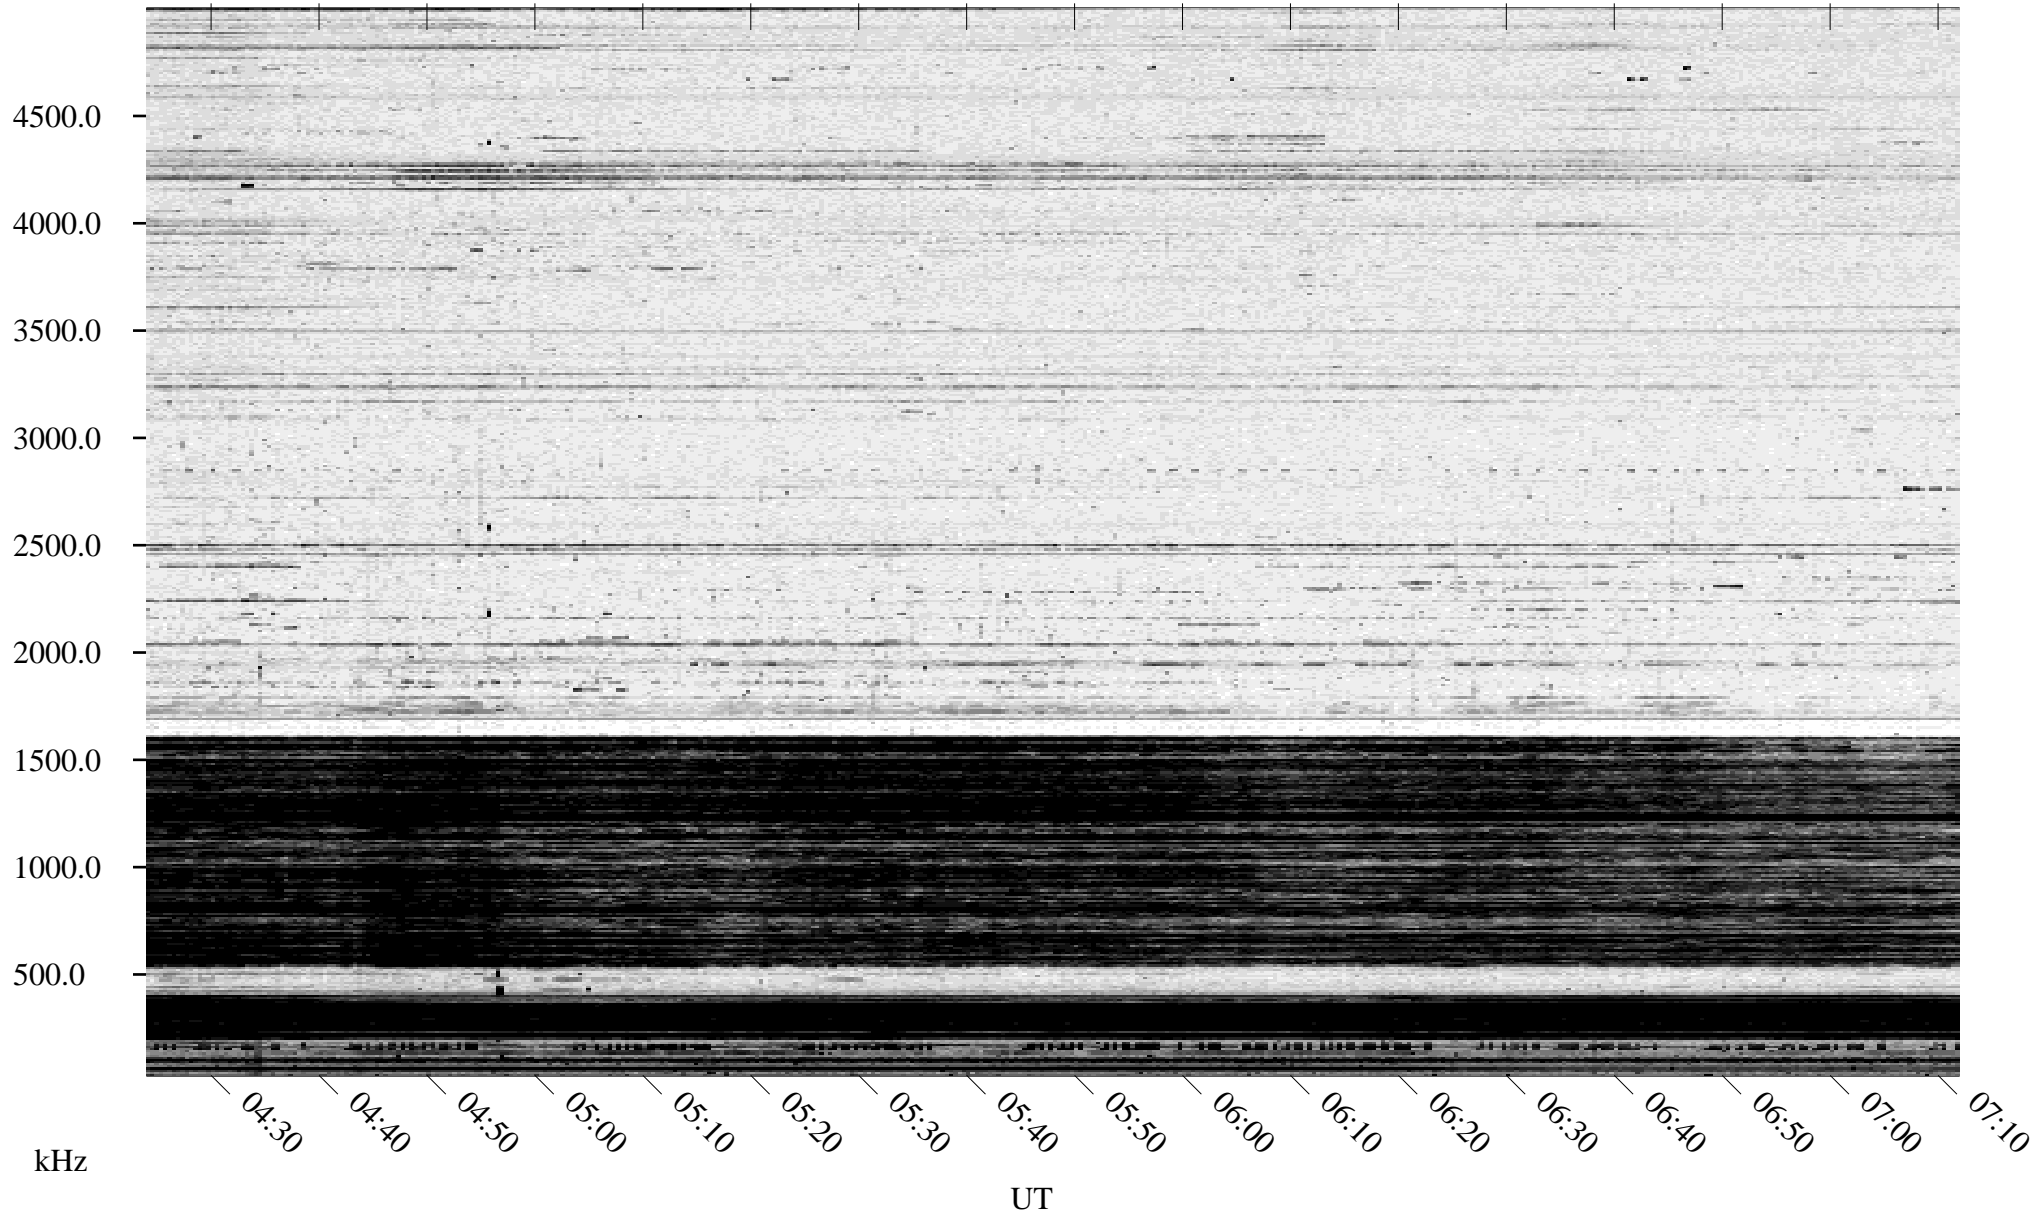

11/06/1995 Churchill, Manitoba

Linear Scale Black = 161 White = 15

ch95310l.r00m max_12

Page 1

11/06/1995 Churchill, Manitoba

Linear Scale Black = 161 White = 15

ch95310l.r00m max_12

Page 2

11/07/1995 Churchill, Manitoba

Linear Scale Black = 161 White = 15

ch95310l.r00m max_12

Page 3

11/07/1995 Churchill, Manitoba

Linear Scale Black = 161 White = 15

ch95310l.r00m max_12

Page 4

11/07/1995 Churchill, Manitoba

Linear Scale Black = 161 White = 15

ch95310l.r00m max_12

Page 5

11/07/1995 Churchill, Manitoba

Linear Scale Black = 161 White = 15

ch95310l.r00m max_12

Page 6

11/07/1995 Churchill, Manitoba

Linear Scale Black = 161 White = 15

ch95310l.r00m max_12

Page 7

11/07/1995 Churchill, Manitoba

Linear Scale Black = 161 White = 15

ch95310l.r00m max_12

Page 8