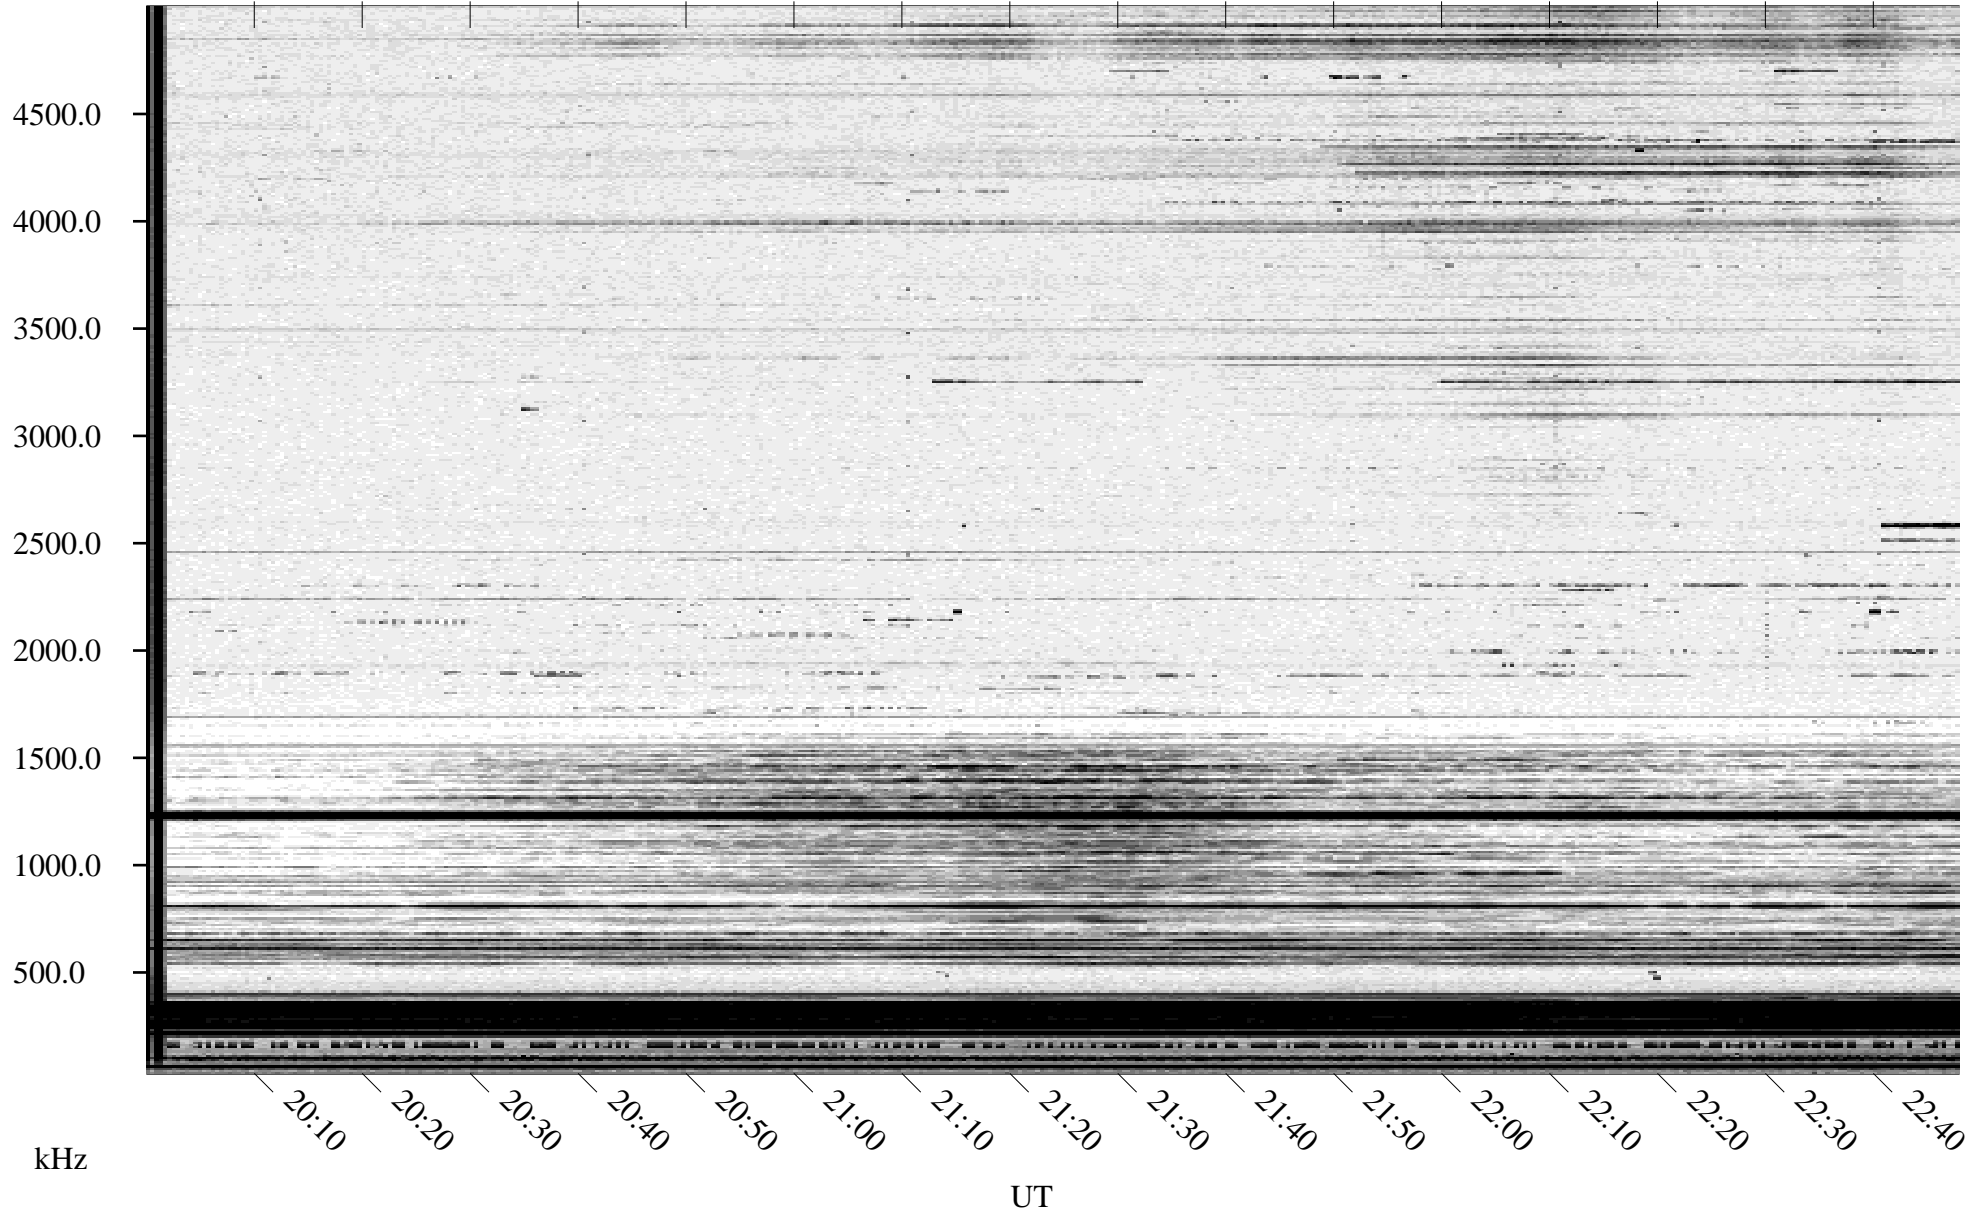

11/06/1995 Churchill, Manitoba

Linear Scale Black = 161 White = 15

ch95310l.r00m max_12

Page 1

11/06/1995 Churchill, Manitoba

Linear Scale Black = 161 White = 15

ch95310l.r00m max_12

Page 2

11/07/1995 Churchill, Manitoba

Linear Scale Black = 161 White = 15

ch95310l.r00m max_12

Page 3

11/07/1995 Churchill, Manitoba

Linear Scale Black = 161 White = 15

ch95310l.r00m max_12

Page 4

11/07/1995 Churchill, Manitoba

Linear Scale Black = 161 White = 15

ch95310l.r00m max_12

Page 5

11/07/1995 Churchill, Manitoba

Linear Scale Black = 161 White = 15

ch95310l.r00m max_12

Page 6

11/07/1995 Churchill, Manitoba

Linear Scale Black = 161 White = 15

ch95310l.r00m max_12

Page 7

11/07/1995 Churchill, Manitoba

Linear Scale Black = 161 White = 15

ch95310l.r00m max_12

Page 8