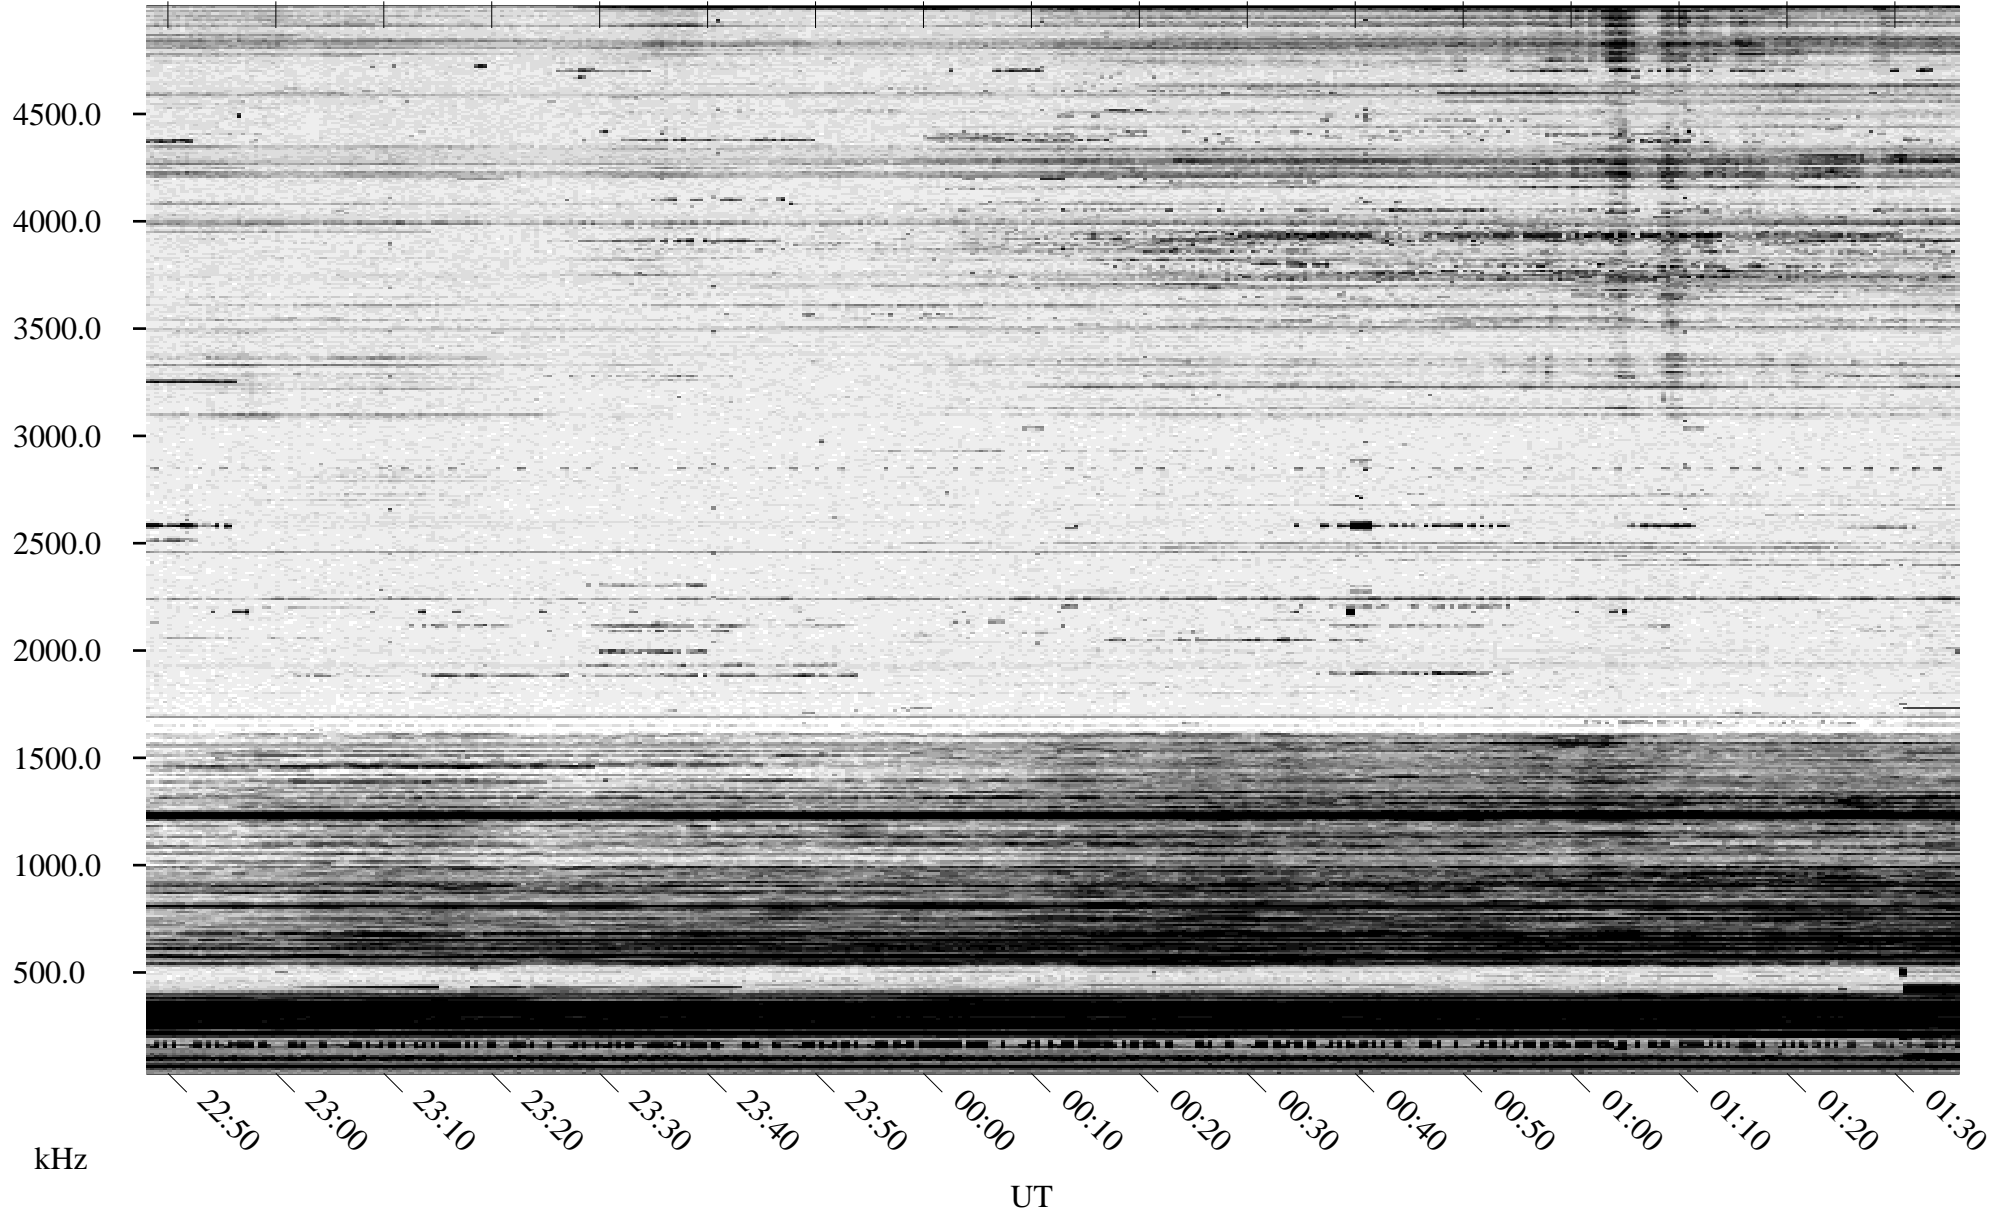

11/06/1995 Churchill, Manitoba

Linear Scale Black = 161 White = 15

ch95310l.r00m max_12

Page 1

11/06/1995 Churchill, Manitoba

Linear Scale Black = 161 White = 15

ch95310l.r00m max_12

Page 2

11/07/1995 Churchill, Manitoba

Linear Scale Black = 161 White = 15

ch95310l.r00m max_12

Page 3

11/07/1995 Churchill, Manitoba

Linear Scale Black = 161 White = 15

ch95310l.r00m max_12

Page 4

11/07/1995 Churchill, Manitoba

Linear Scale Black = 161 White = 15

ch95310l.r00m max_12

Page 5

11/07/1995 Churchill, Manitoba

Linear Scale Black = 161 White = 15

ch95310l.r00m max_12

Page 6

11/07/1995 Churchill, Manitoba

Linear Scale Black = 161 White = 15

ch95310l.r00m max_12

Page 7

11/07/1995 Churchill, Manitoba

Linear Scale Black = 161 White = 15

ch95310l.r00m max_12

Page 8