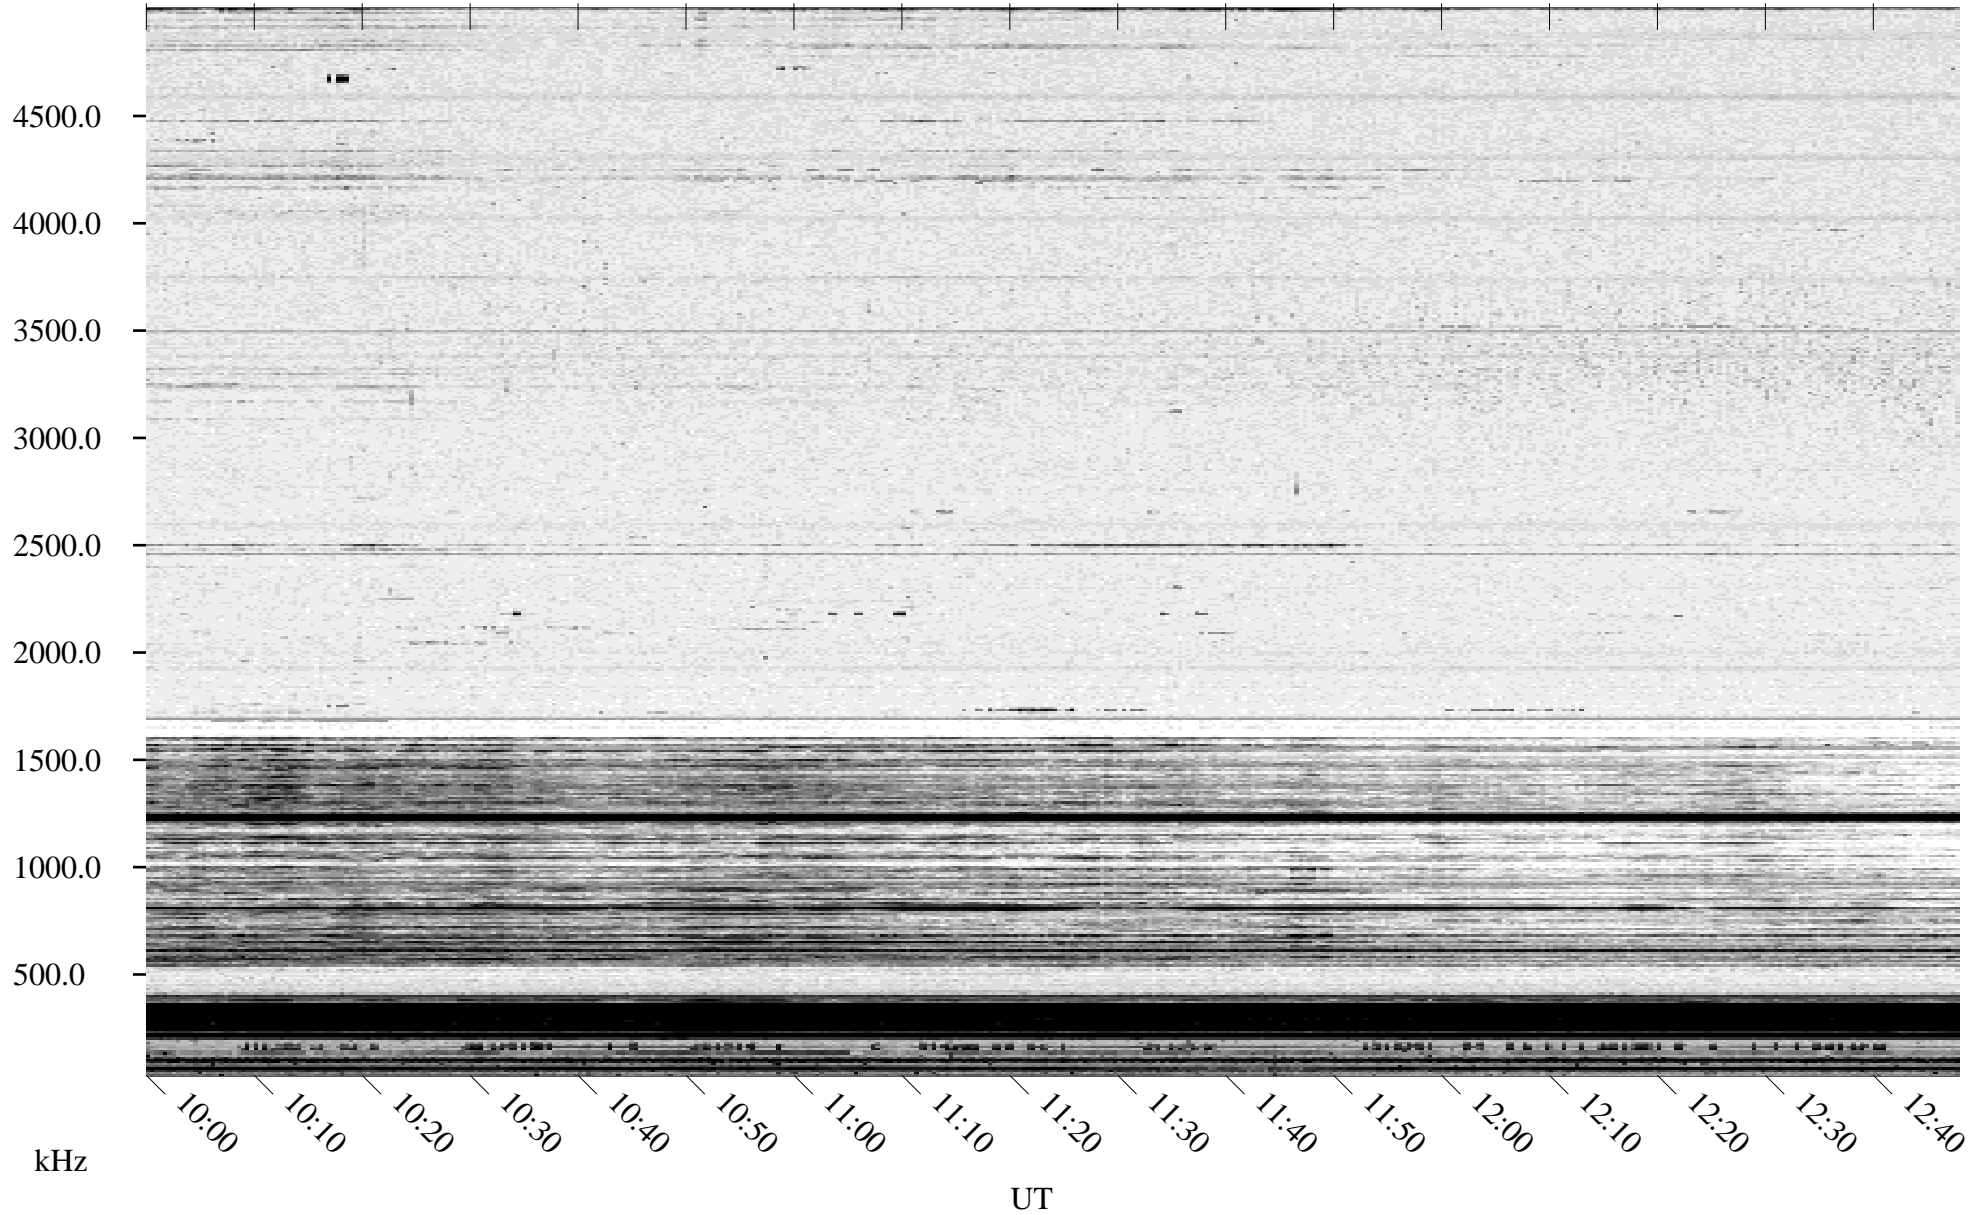

11/06/1995 Churchill, Manitoba

Linear Scale Black = 161 White = 15

ch95310l.r00m max_12

Page 1

11/06/1995 Churchill, Manitoba

Linear Scale Black = 161 White = 15

ch95310l.r00m max_12

Page 2

11/07/1995 Churchill, Manitoba

Linear Scale Black = 161 White = 15

ch95310l.r00m max_12

Page 3

11/07/1995 Churchill, Manitoba

Linear Scale Black = 161 White = 15

ch95310l.r00m max_12

Page 4

11/07/1995 Churchill, Manitoba

Linear Scale Black = 161 White = 15

ch95310l.r00m max_12

Page 5

11/07/1995 Churchill, Manitoba

Linear Scale Black = 161 White = 15

ch95310l.r00m max_12

Page 6

11/07/1995 Churchill, Manitoba

Linear Scale Black = 161 White = 15

ch95310l.r00m max_12

Page 7

11/07/1995 Churchill, Manitoba

Linear Scale Black = 161 White = 15

ch95310l.r00m max_12

Page 8