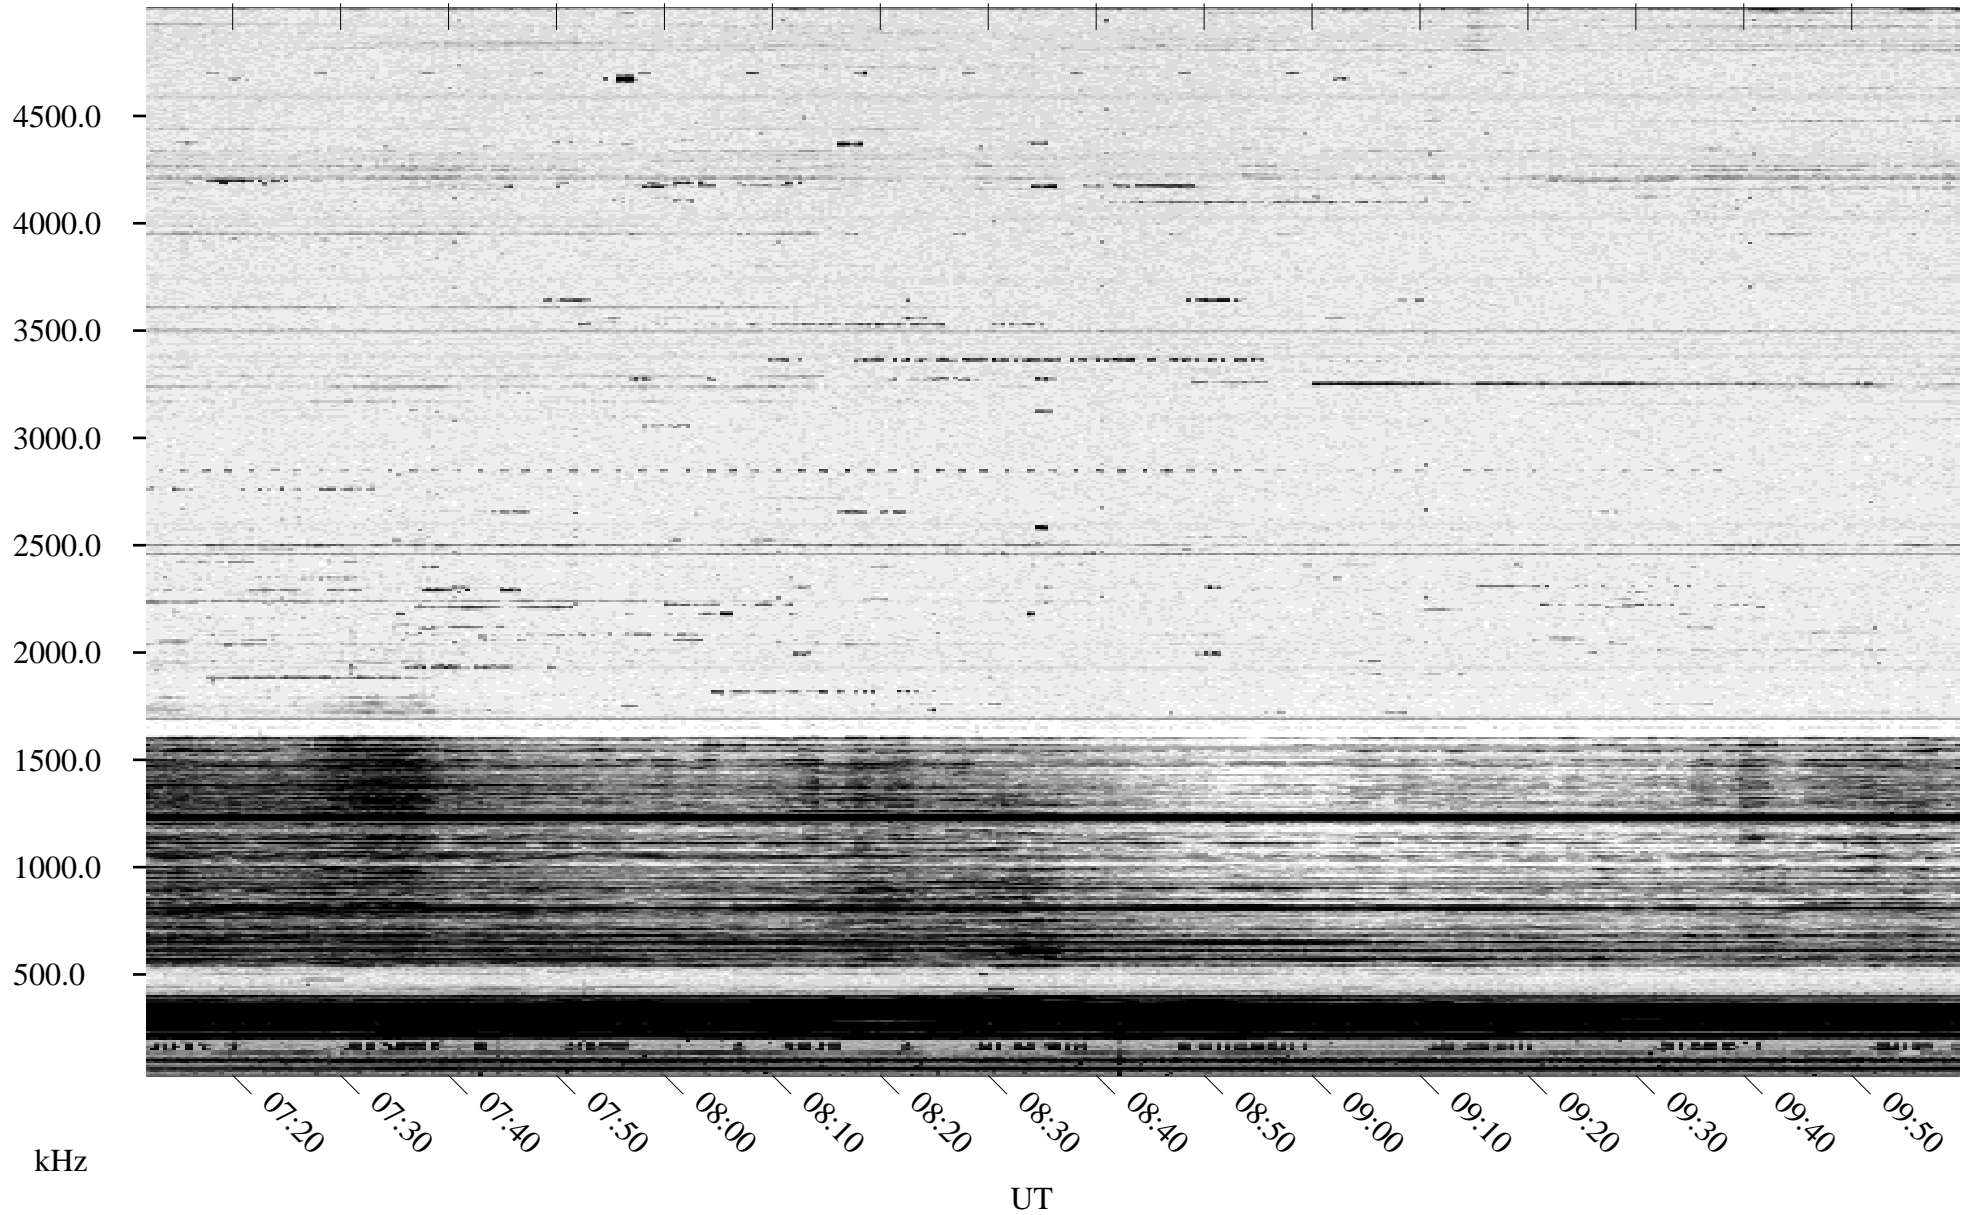

11/06/1995 Churchill, Manitoba

Linear Scale Black = 161 White = 15

ch95310l.r00m max_12

Page 1

11/06/1995 Churchill, Manitoba

Linear Scale Black = 161 White = 15

ch95310l.r00m max_12

Page 2

11/07/1995 Churchill, Manitoba

Linear Scale Black = 161 White = 15

ch95310l.r00m max_12

Page 3

11/07/1995 Churchill, Manitoba

Linear Scale Black = 161 White = 15

ch95310l.r00m max_12

Page 4

11/07/1995 Churchill, Manitoba

Linear Scale Black = 161 White = 15

ch95310l.r00m max_12

Page 5

11/07/1995 Churchill, Manitoba

Linear Scale Black = 161 White = 15

ch95310l.r00m max_12

Page 6

11/07/1995 Churchill, Manitoba

Linear Scale Black = 161 White = 15

ch95310l.r00m max_12

Page 7

11/07/1995 Churchill, Manitoba

Linear Scale Black = 161 White = 15

ch95310l.r00m max_12

Page 8