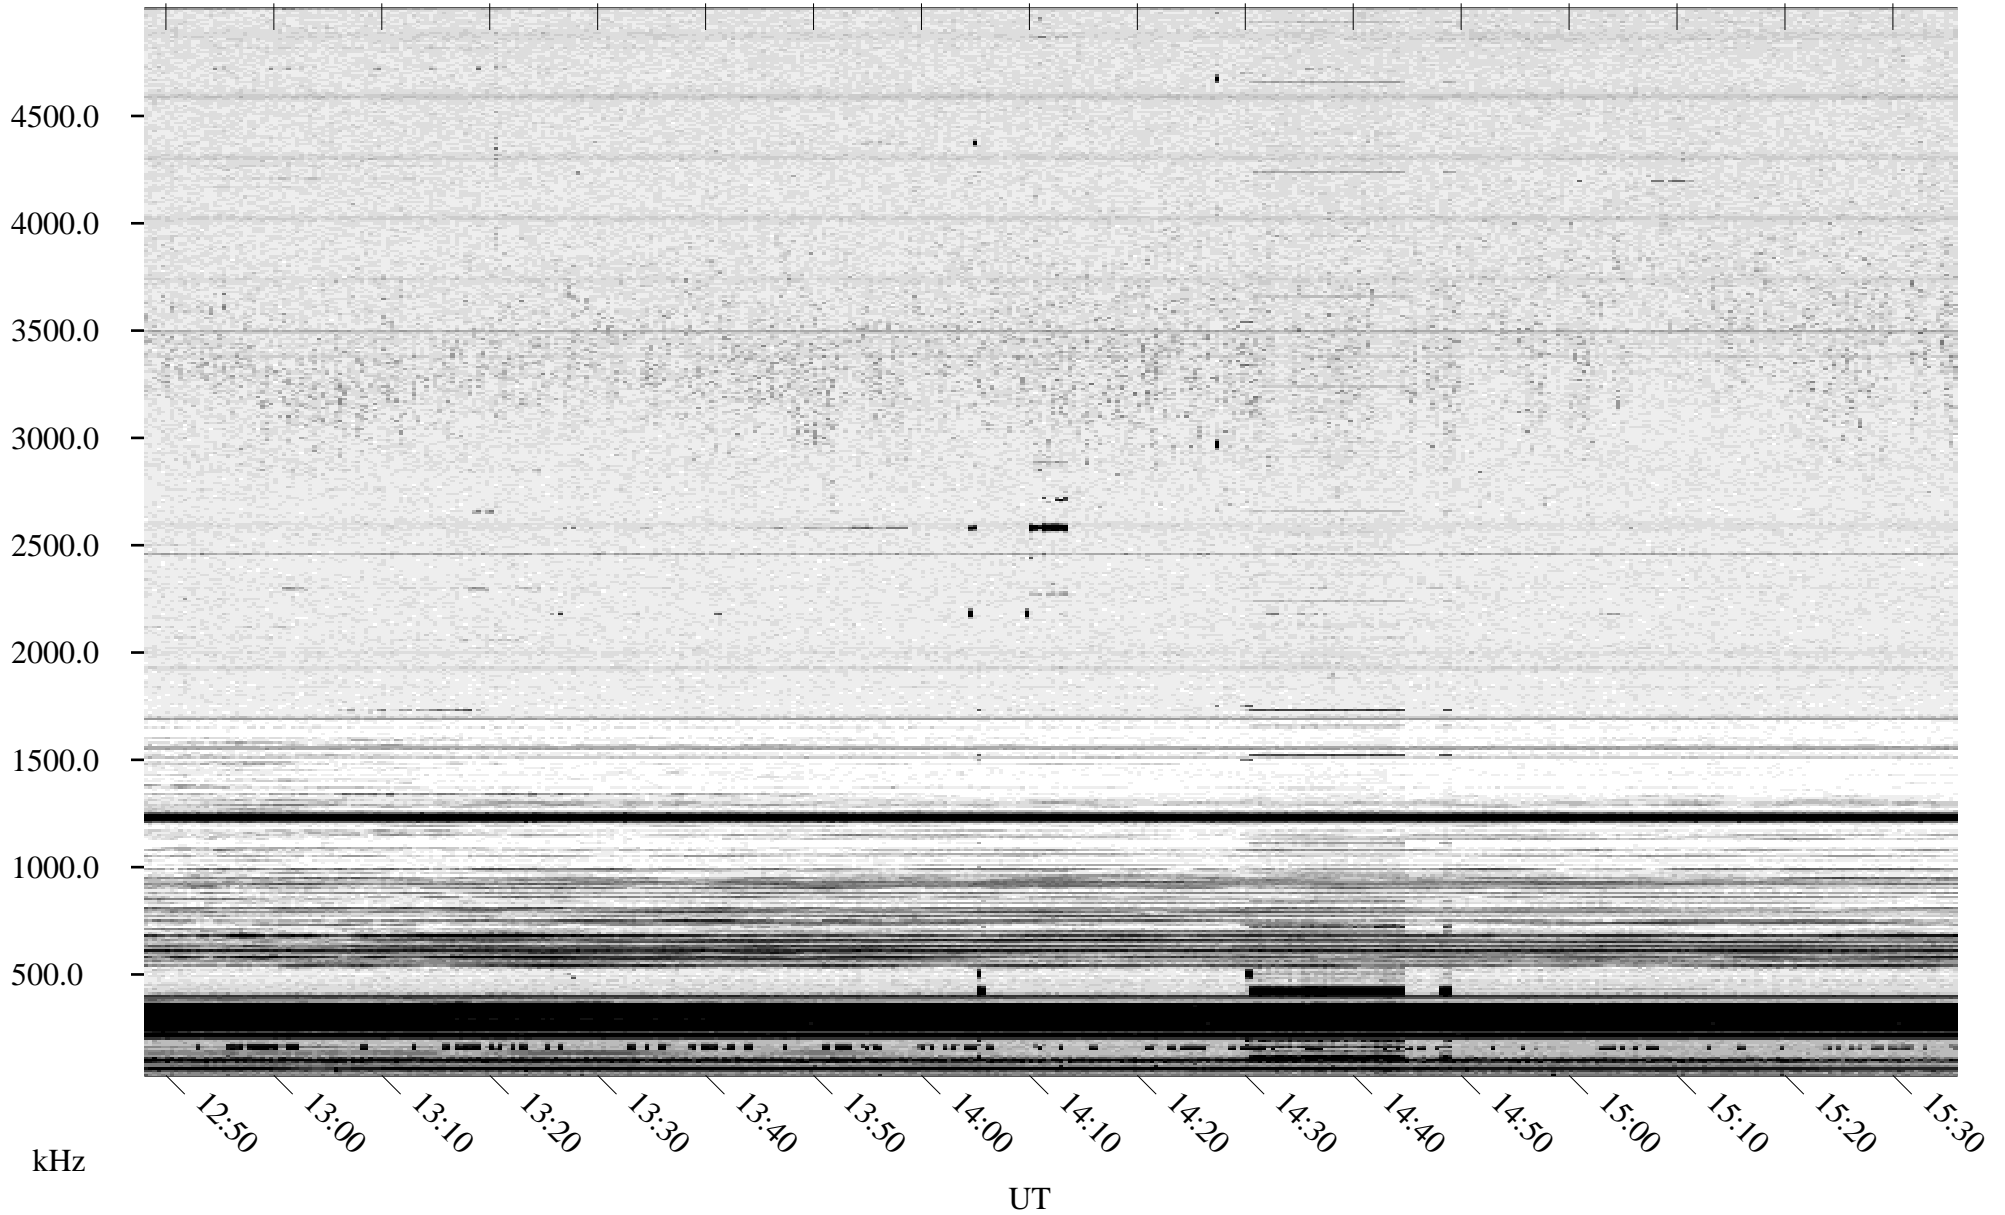

11/06/1995 Churchill, Manitoba

Linear Scale Black = 161 White = 15

ch95310l.r00m max_12

Page 1

11/06/1995 Churchill, Manitoba

Linear Scale Black = 161 White = 15

ch95310l.r00m max_12

Page 2

11/07/1995 Churchill, Manitoba

Linear Scale Black = 161 White = 15

ch95310l.r00m max_12

Page 3

11/07/1995 Churchill, Manitoba

Linear Scale Black = 161 White = 15

ch95310l.r00m max_12

Page 4

11/07/1995 Churchill, Manitoba

Linear Scale Black = 161 White = 15

ch95310l.r00m max_12

Page 5

11/07/1995 Churchill, Manitoba

Linear Scale Black = 161 White = 15

ch95310l.r00m max_12

Page 6

11/07/1995 Churchill, Manitoba

Linear Scale Black = 161 White = 15

ch95310l.r00m max_12

Page 7

11/07/1995 Churchill, Manitoba

Linear Scale Black = 161 White = 15

ch95310l.r00m max_12

Page 8