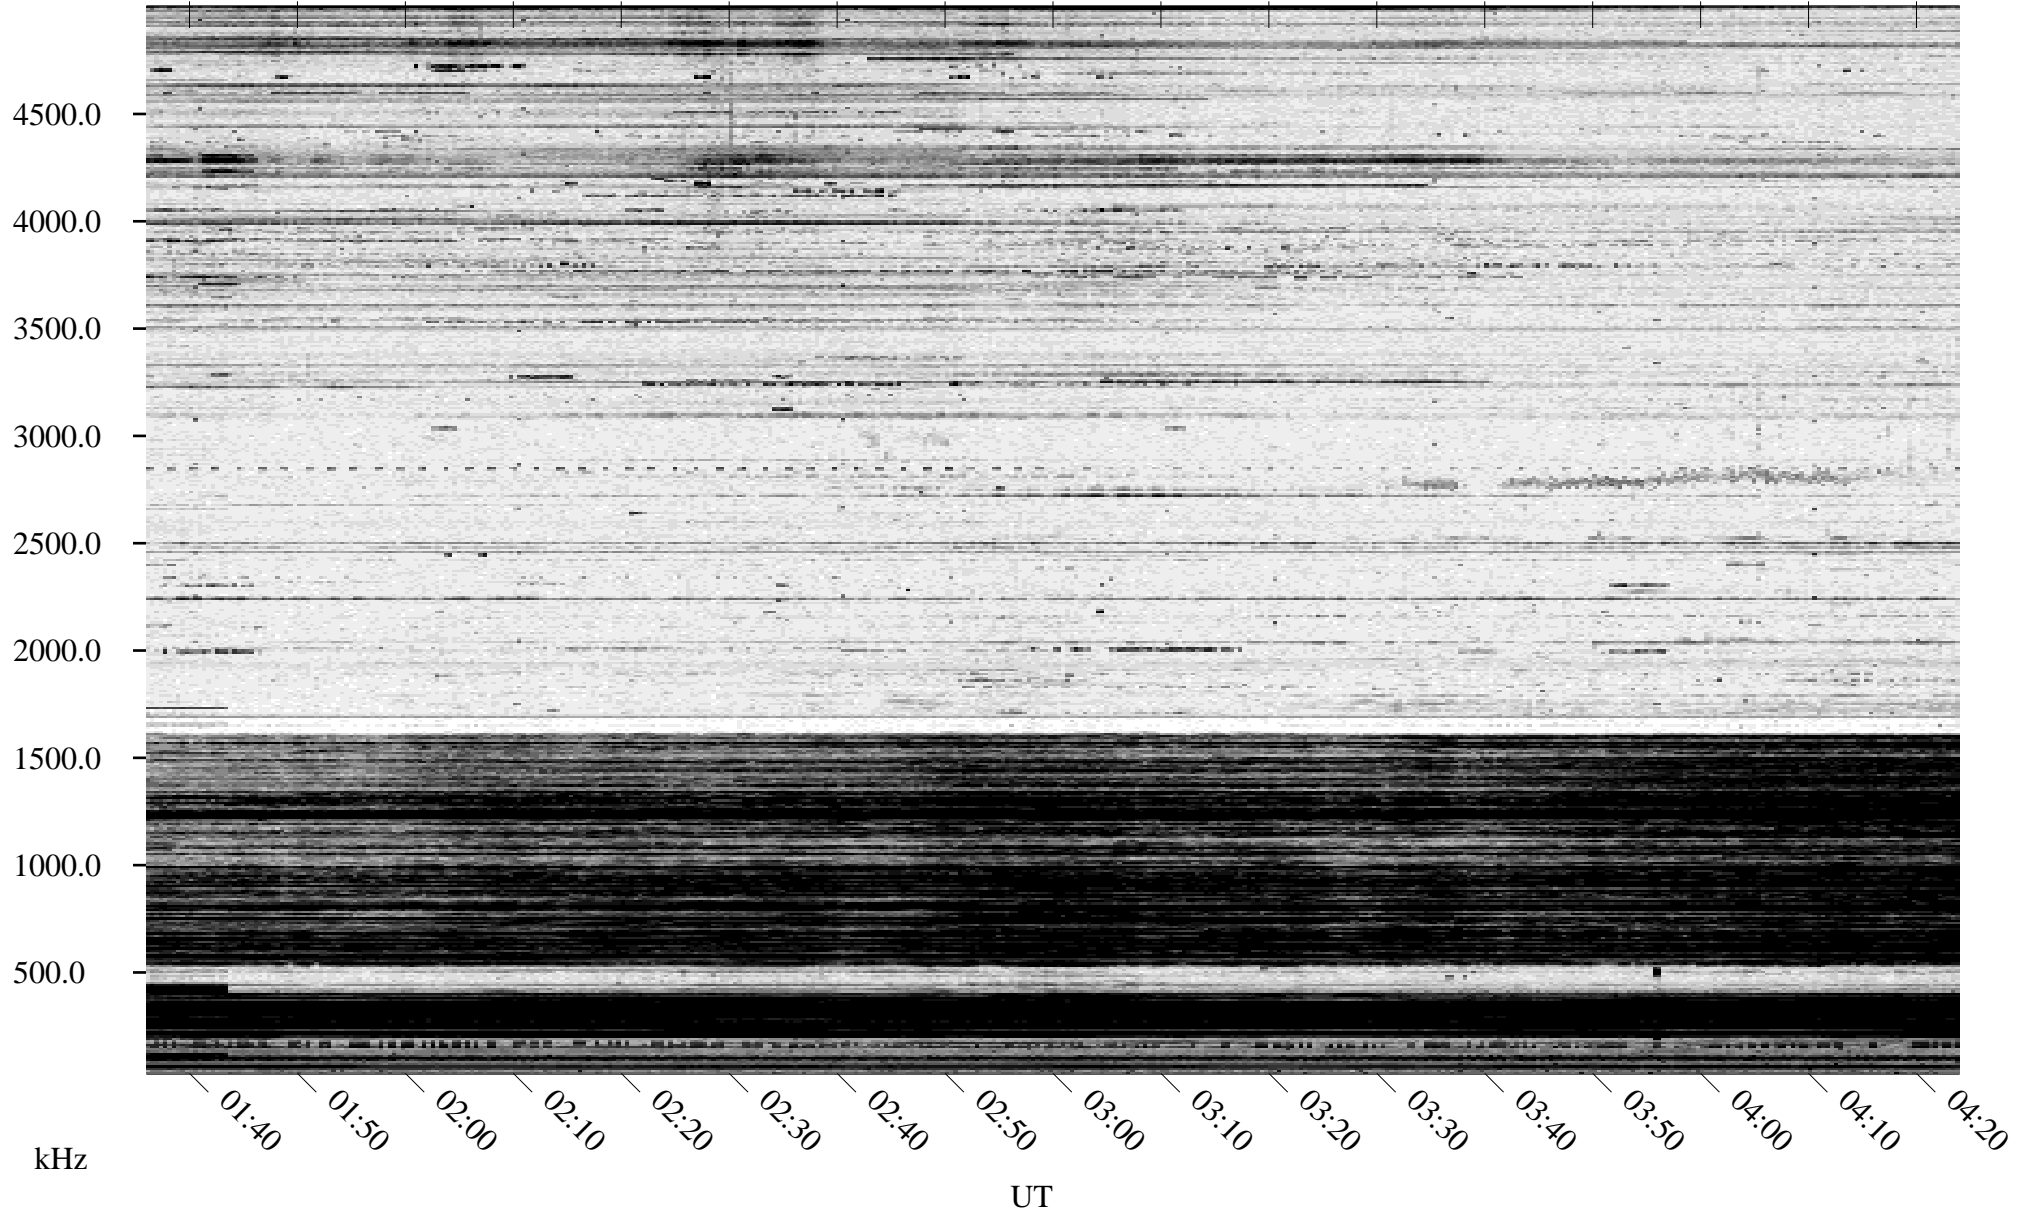

11/06/1995 Churchill, Manitoba

Linear Scale Black = 161 White = 15

ch95310l.r00m max_12

Page 1

11/06/1995 Churchill, Manitoba

Linear Scale Black = 161 White = 15

ch95310l.r00m max_12

Page 2

11/07/1995 Churchill, Manitoba

Linear Scale Black = 161 White = 15

ch95310l.r00m max_12

Page 3

11/07/1995 Churchill, Manitoba

Linear Scale Black = 161 White = 15

ch95310l.r00m max_12

Page 4

11/07/1995 Churchill, Manitoba

Linear Scale Black = 161 White = 15

ch95310l.r00m max_12

Page 5

11/07/1995 Churchill, Manitoba

Linear Scale Black = 161 White = 15

ch95310l.r00m max_12

Page 6

11/07/1995 Churchill, Manitoba

Linear Scale Black = 161 White = 15

ch95310l.r00m max_12

Page 7

11/07/1995 Churchill, Manitoba

Linear Scale Black = 161 White = 15

ch95310l.r00m max_12

Page 8