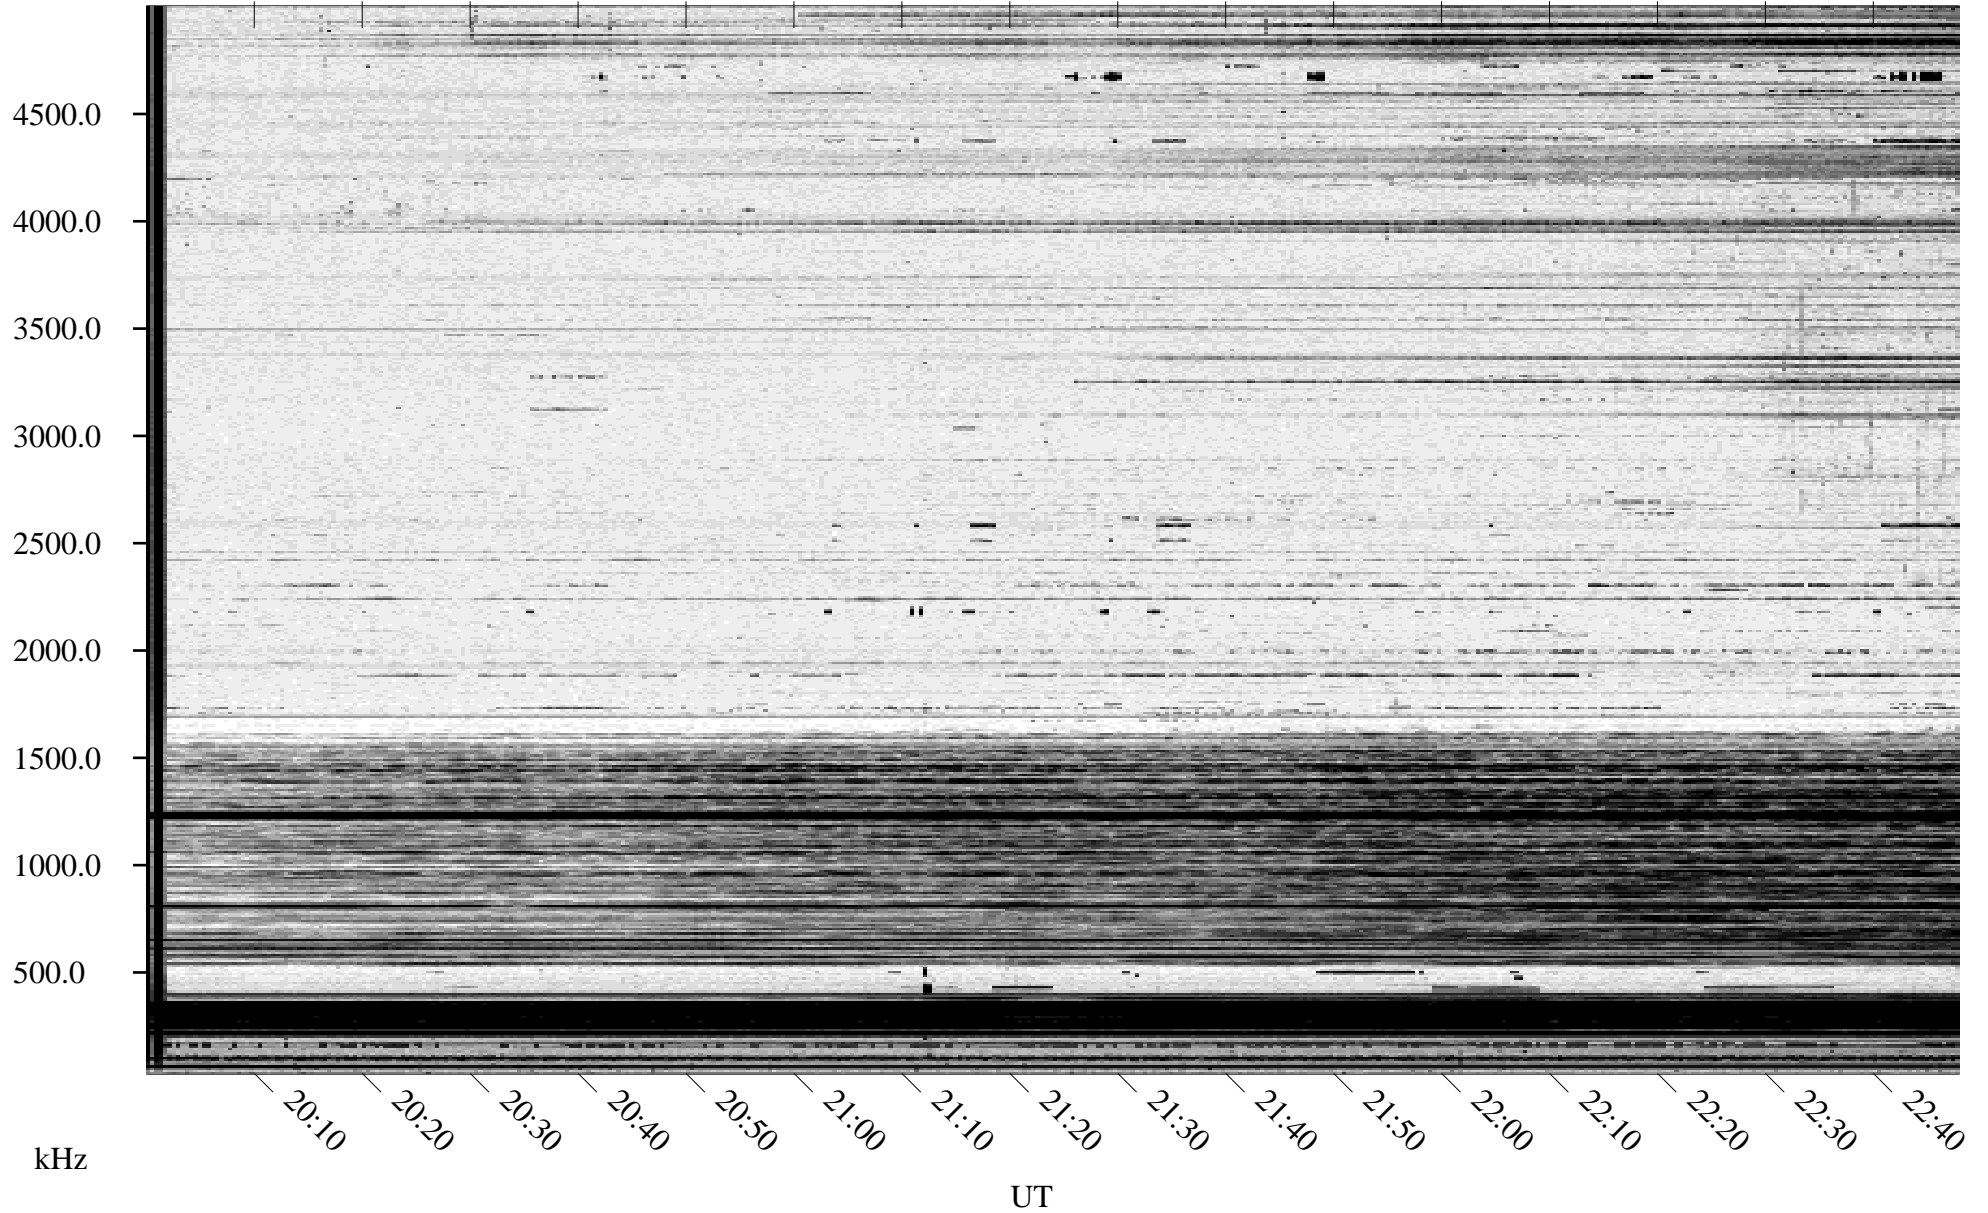

11/08/1995 Churchill, Manitoba

Linear Scale Black = 161 White = 15

ch95312l.r00m max_12

Page 1

11/08/1995 Churchill, Manitoba

Linear Scale Black = 161 White = 15

ch95312l.r00m max_12

Page 2

11/09/1995 Churchill, Manitoba

Linear Scale Black = 161 White = 15

ch95312l.r00m max_12

Page 3

11/09/1995 Churchill, Manitoba

Linear Scale Black = 161 White = 15

ch95312l.r00m max_12

Page 4

11/09/1995 Churchill, Manitoba

Linear Scale Black = 161 White = 15

ch95312l.r00m max_12

Page 5

11/09/1995 Churchill, Manitoba

Linear Scale Black = 161 White = 15

ch95312l.r00m max_12

Page 6

11/09/1995 Churchill, Manitoba

Linear Scale Black = 161 White = 15

ch95312l.r00m max_12

Page 7

11/09/1995 Churchill, Manitoba

Linear Scale Black = 161 White = 15

ch95312l.r00m max_12