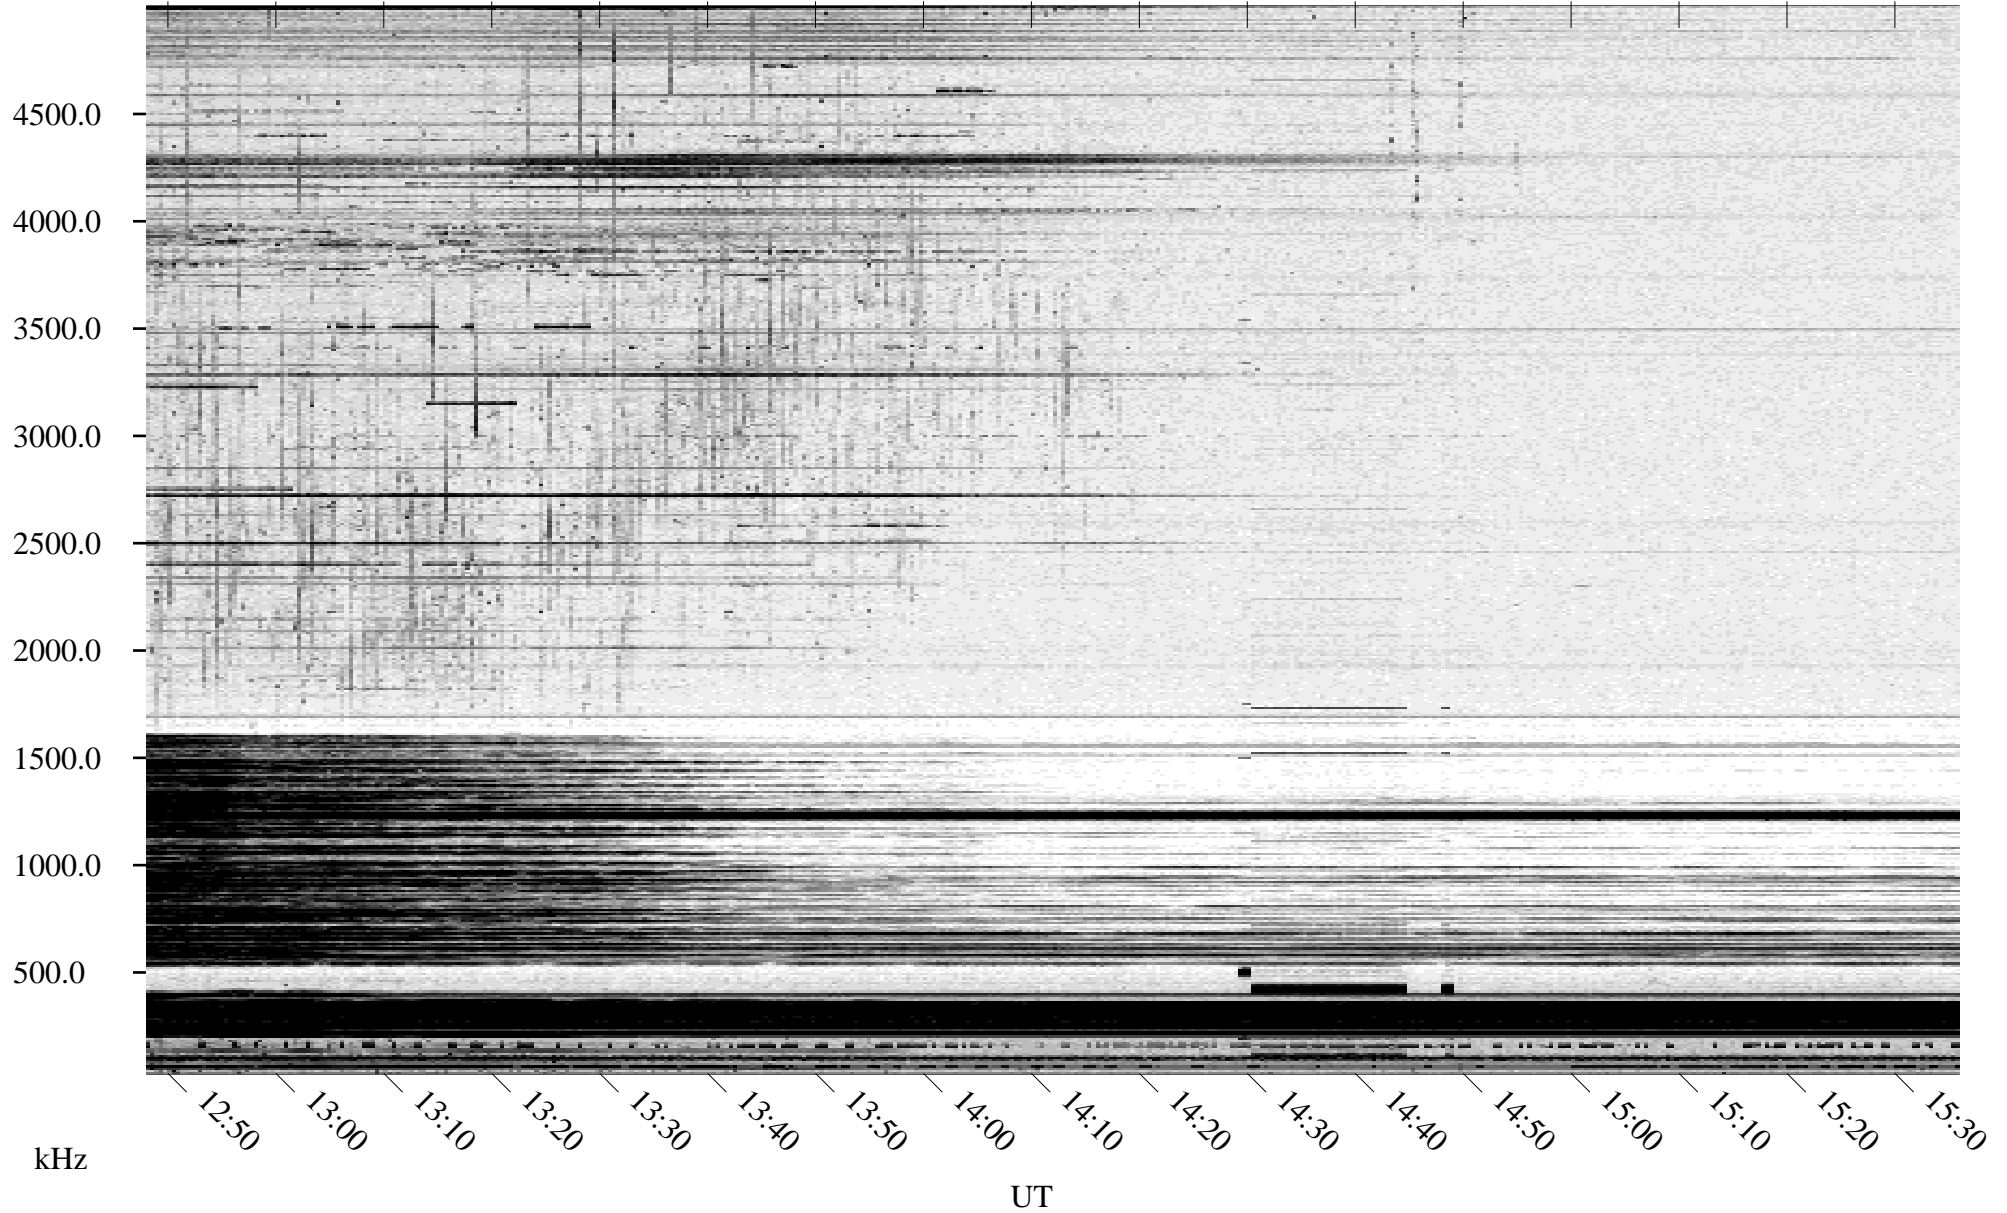

11/08/1995 Churchill, Manitoba

Linear Scale Black = 161 White = 15

ch95312l.r00m max_12

Page 1

11/08/1995 Churchill, Manitoba

Linear Scale Black = 161 White = 15

ch95312l.r00m max_12

Page 2

11/09/1995 Churchill, Manitoba

Linear Scale Black = 161 White = 15

ch95312l.r00m max_12

Page 3

11/09/1995 Churchill, Manitoba

Linear Scale Black = 161 White = 15

ch95312l.r00m max_12

Page 4

11/09/1995 Churchill, Manitoba

Linear Scale Black = 161 White = 15

ch95312l.r00m max_12

Page 5

11/09/1995 Churchill, Manitoba

Linear Scale Black = 161 White = 15

ch95312l.r00m max_12

Page 6

11/09/1995 Churchill, Manitoba

Linear Scale Black = 161 White = 15

ch95312l.r00m max_12

Page 7

11/09/1995 Churchill, Manitoba

Linear Scale Black = 161 White = 15

ch95312l.r00m max_12