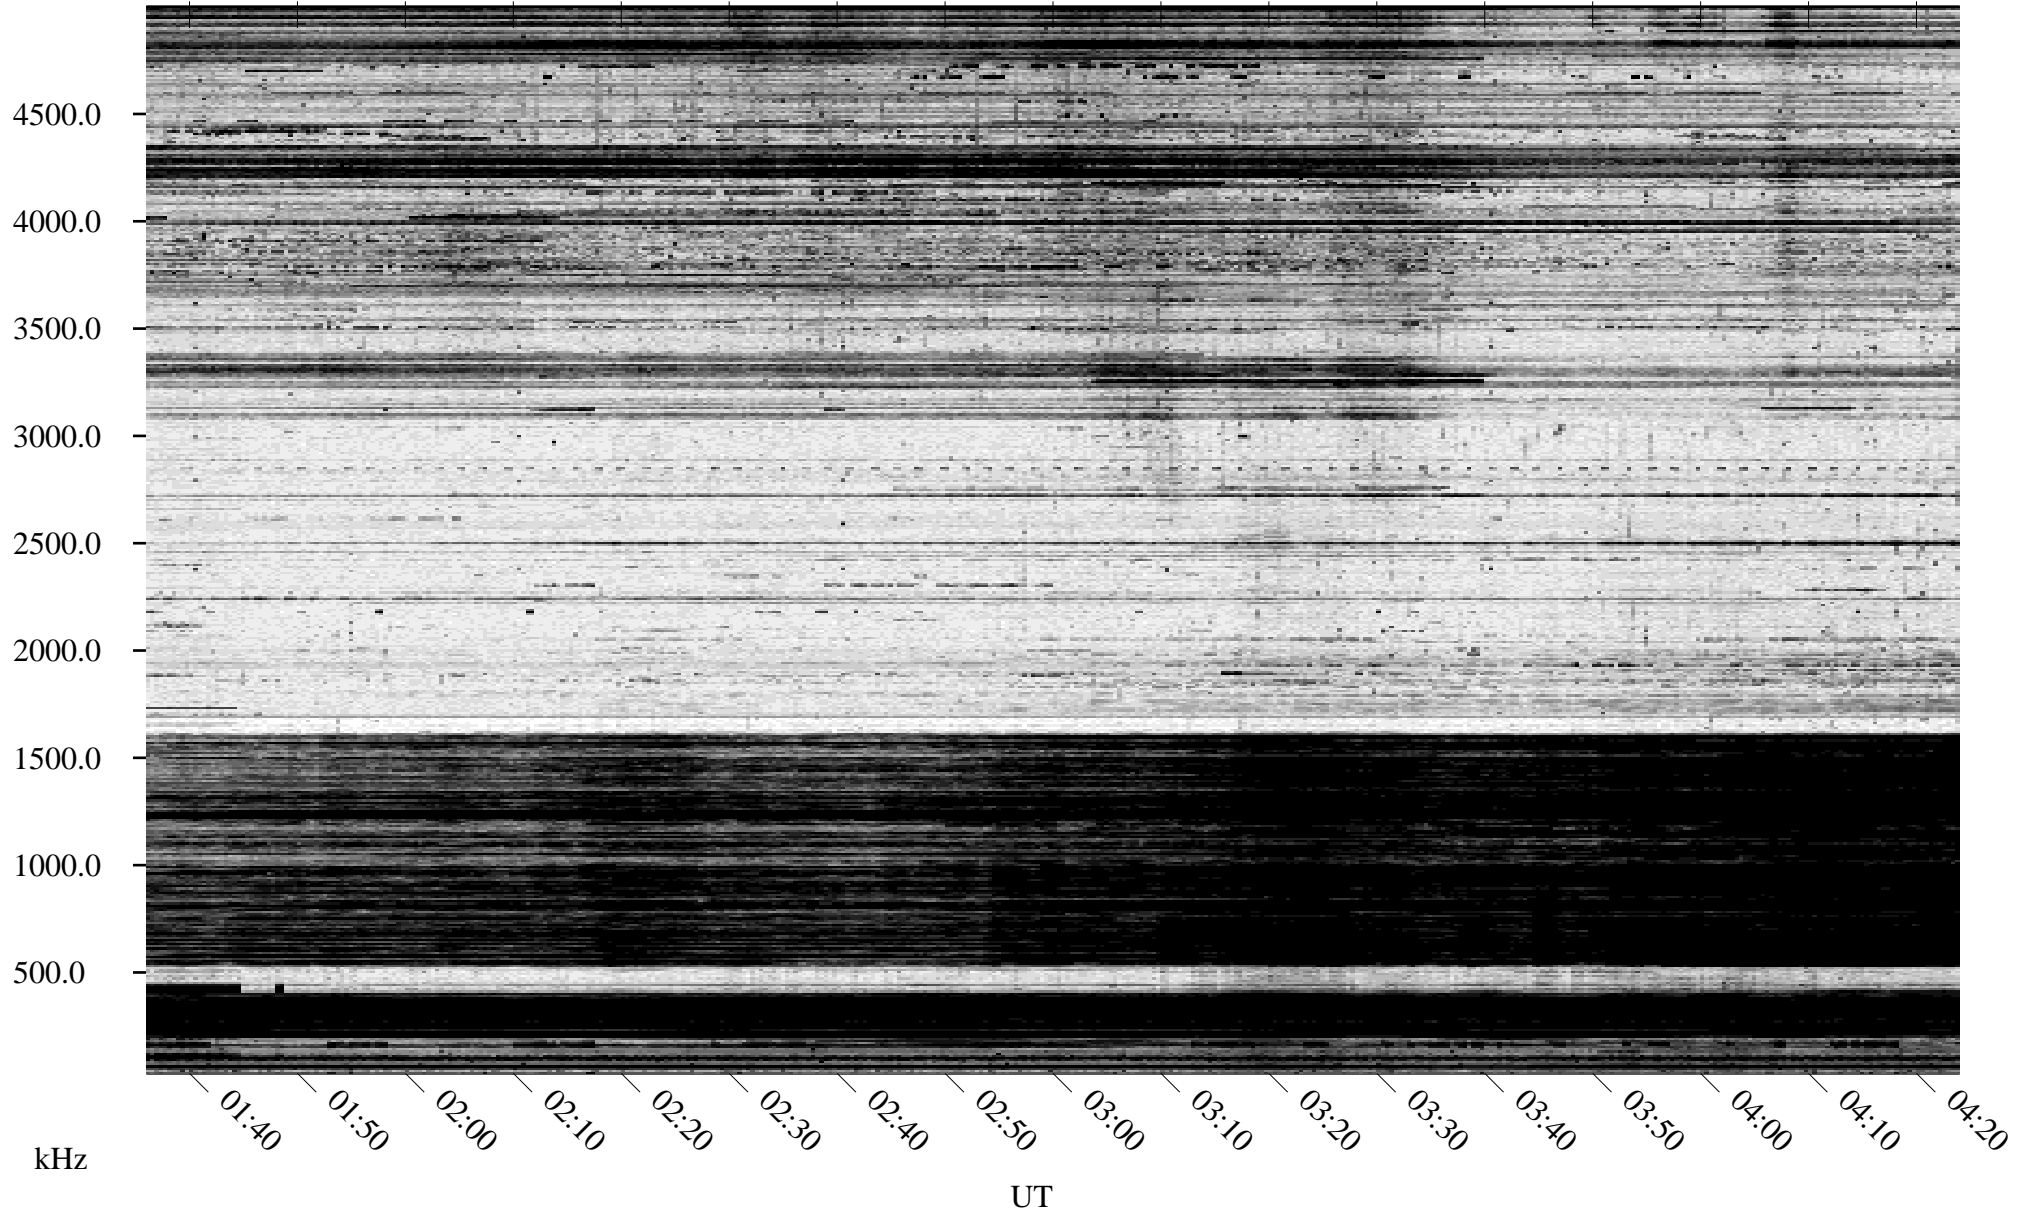

11/08/1995 Churchill, Manitoba

Linear Scale Black = 161 White = 15

ch95312l.r00m max_12

Page 1

11/08/1995 Churchill, Manitoba

Linear Scale Black = 161 White = 15

ch95312l.r00m max_12

Page 2

11/09/1995 Churchill, Manitoba

Linear Scale Black = 161 White = 15

ch95312l.r00m max_12

Page 3

11/09/1995 Churchill, Manitoba

Linear Scale Black = 161 White = 15

ch95312l.r00m max_12

Page 4

11/09/1995 Churchill, Manitoba

Linear Scale Black = 161 White = 15

ch95312l.r00m max_12

Page 5

11/09/1995 Churchill, Manitoba

Linear Scale Black = 161 White = 15

ch95312l.r00m max_12

Page 6

11/09/1995 Churchill, Manitoba

Linear Scale Black = 161 White = 15

ch95312l.r00m max_12

Page 7

11/09/1995 Churchill, Manitoba

Linear Scale Black = 161 White = 15

ch95312l.r00m max_12