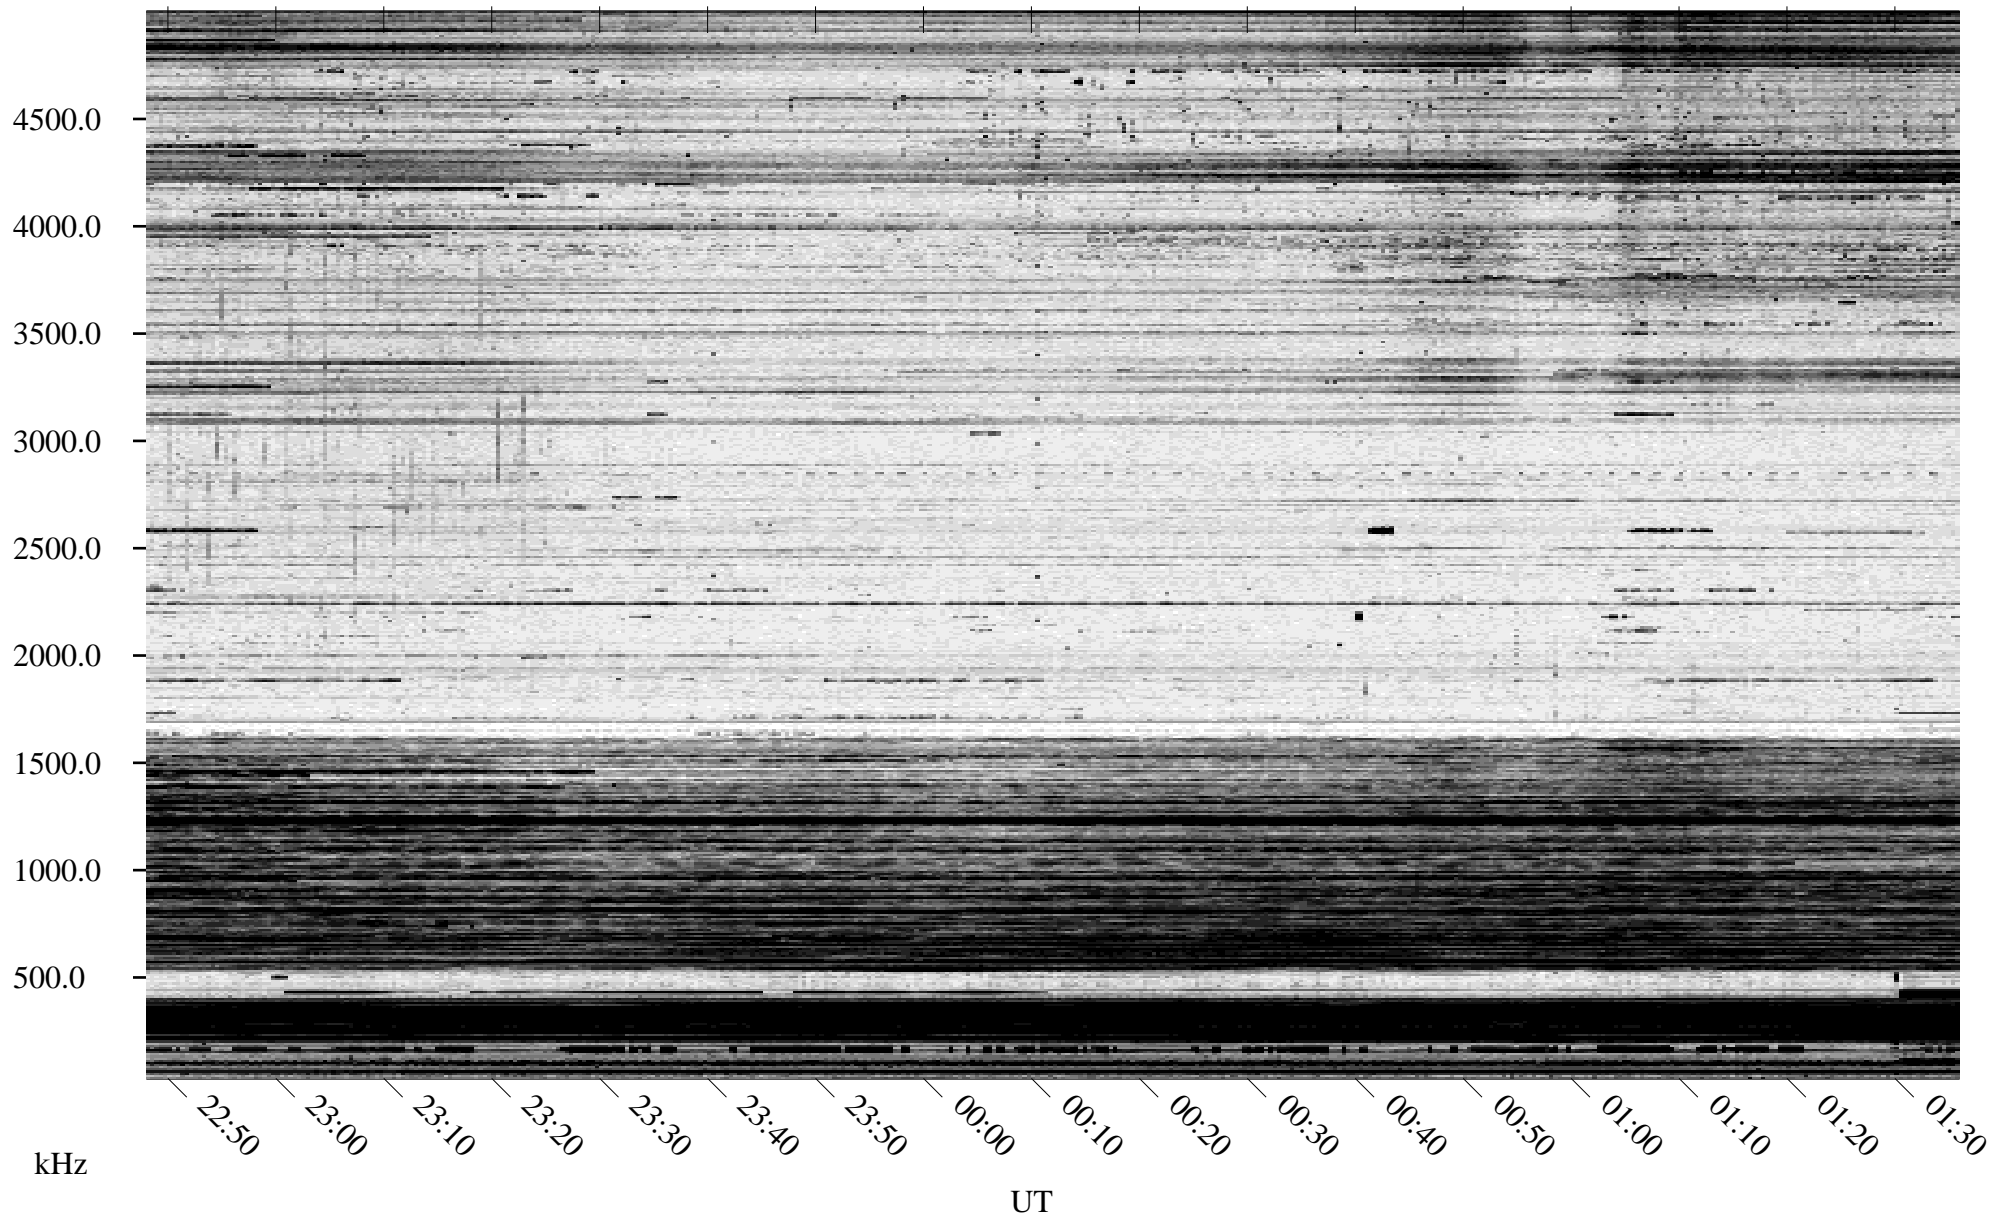

11/08/1995 Churchill, Manitoba

Linear Scale Black = 161 White = 15

ch95312l.r00m max_12

Page 1

11/08/1995 Churchill, Manitoba

Linear Scale Black = 161 White = 15

ch95312l.r00m max_12

Page 2

11/09/1995 Churchill, Manitoba

Linear Scale Black = 161 White = 15

ch95312l.r00m max_12

Page 3

11/09/1995 Churchill, Manitoba

Linear Scale Black = 161 White = 15

ch95312l.r00m max_12

Page 4

11/09/1995 Churchill, Manitoba

Linear Scale Black = 161 White = 15

ch95312l.r00m max_12

Page 5

11/09/1995 Churchill, Manitoba

Linear Scale Black = 161 White = 15

ch95312l.r00m max_12

Page 6

11/09/1995 Churchill, Manitoba

Linear Scale Black = 161 White = 15

ch95312l.r00m max_12

Page 7

11/09/1995 Churchill, Manitoba

Linear Scale Black = 161 White = 15

ch95312l.r00m max_12