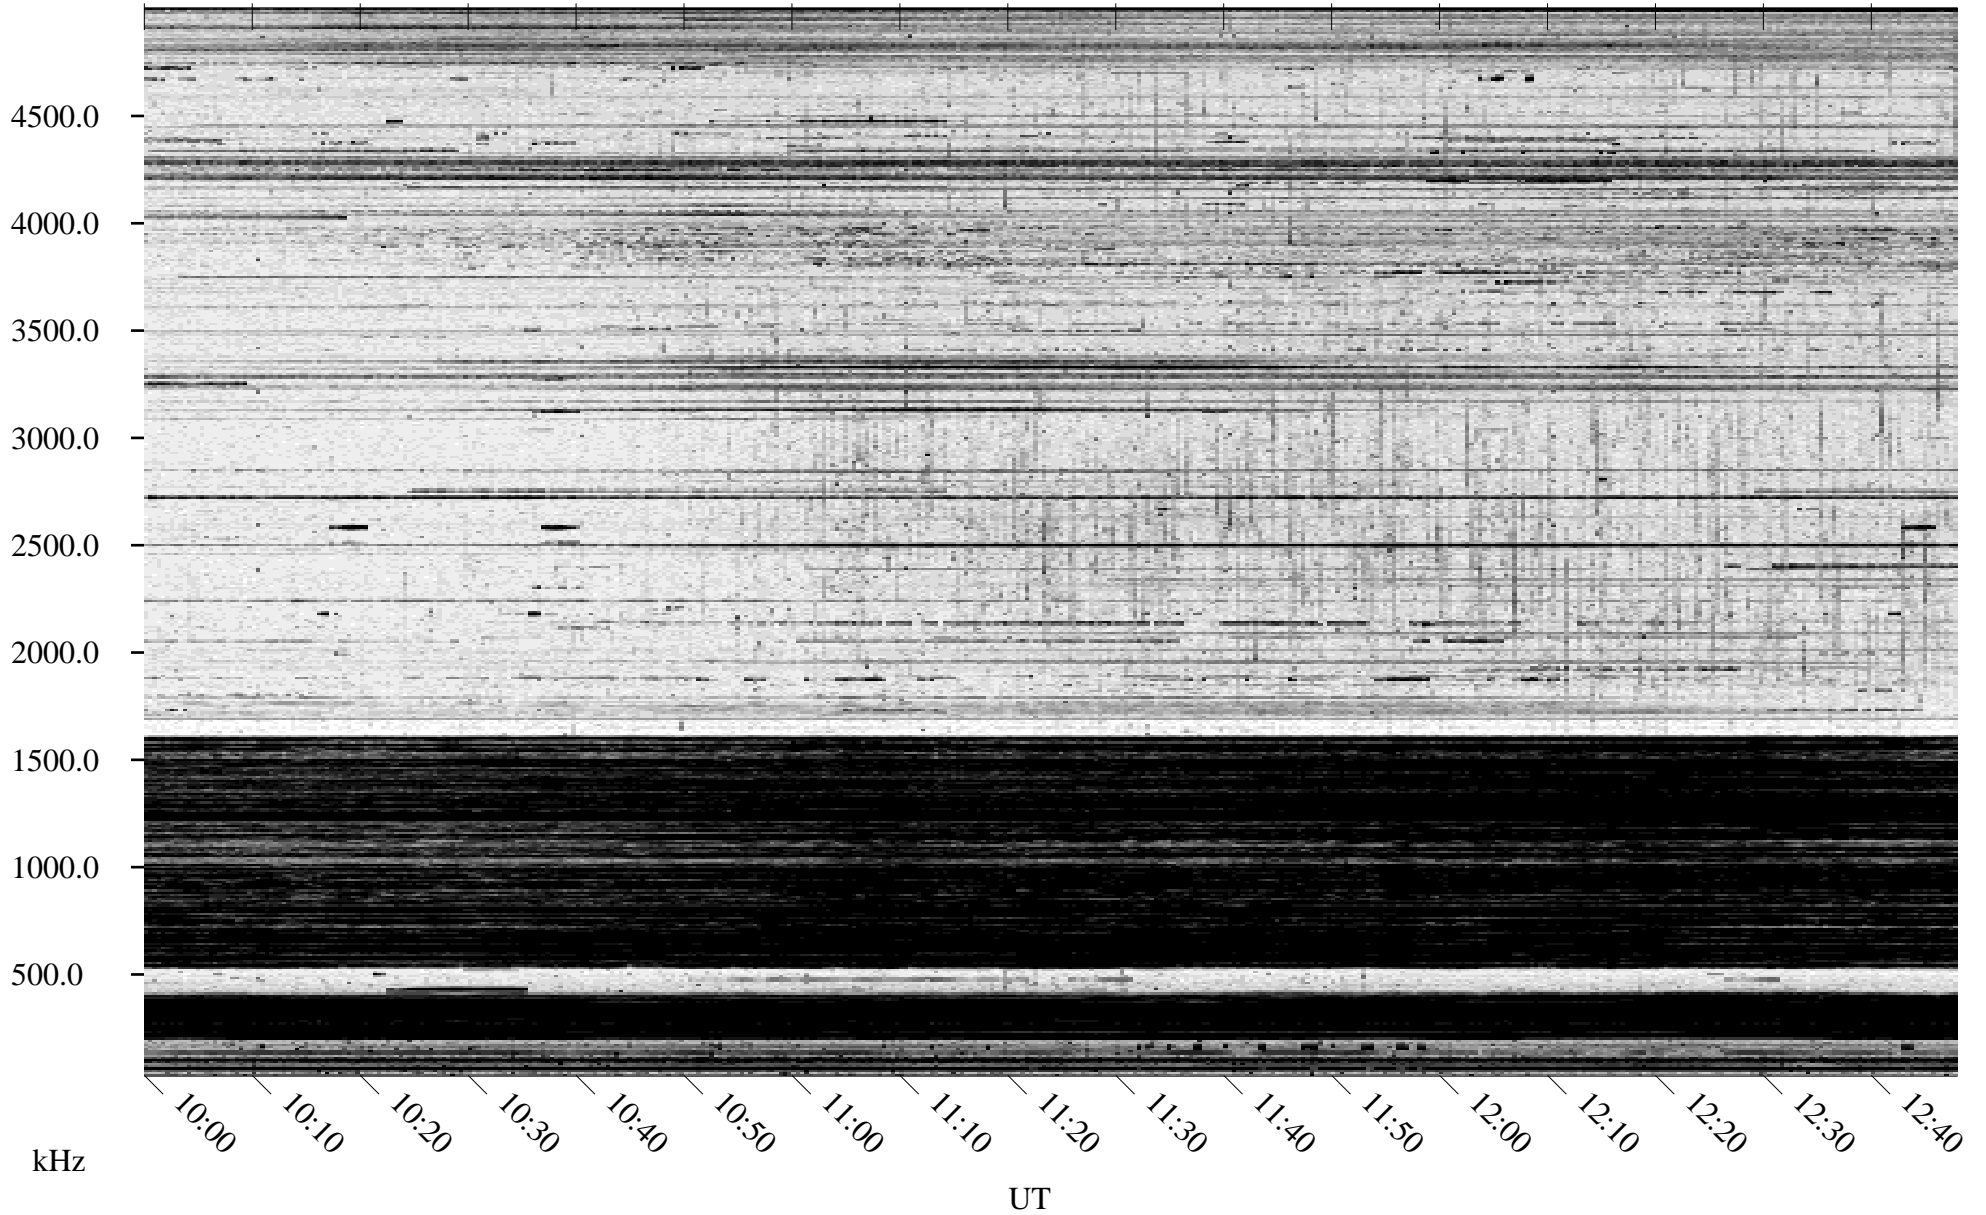

11/08/1995 Churchill, Manitoba

Linear Scale Black = 161 White = 15

ch95312l.r00m max_12

Page 1

11/08/1995 Churchill, Manitoba

Linear Scale Black = 161 White = 15

ch95312l.r00m max_12

Page 2

11/09/1995 Churchill, Manitoba

Linear Scale Black = 161 White = 15

ch95312l.r00m max_12

Page 3

11/09/1995 Churchill, Manitoba

Linear Scale Black = 161 White = 15

ch95312l.r00m max_12

Page 4

11/09/1995 Churchill, Manitoba

Linear Scale Black = 161 White = 15

ch95312l.r00m max_12

Page 5

11/09/1995 Churchill, Manitoba

Linear Scale Black = 161 White = 15

ch95312l.r00m max_12

Page 6

11/09/1995 Churchill, Manitoba

Linear Scale Black = 161 White = 15

ch95312l.r00m max_12

Page 7

11/09/1995 Churchill, Manitoba

Linear Scale Black = 161 White = 15

ch95312l.r00m max_12