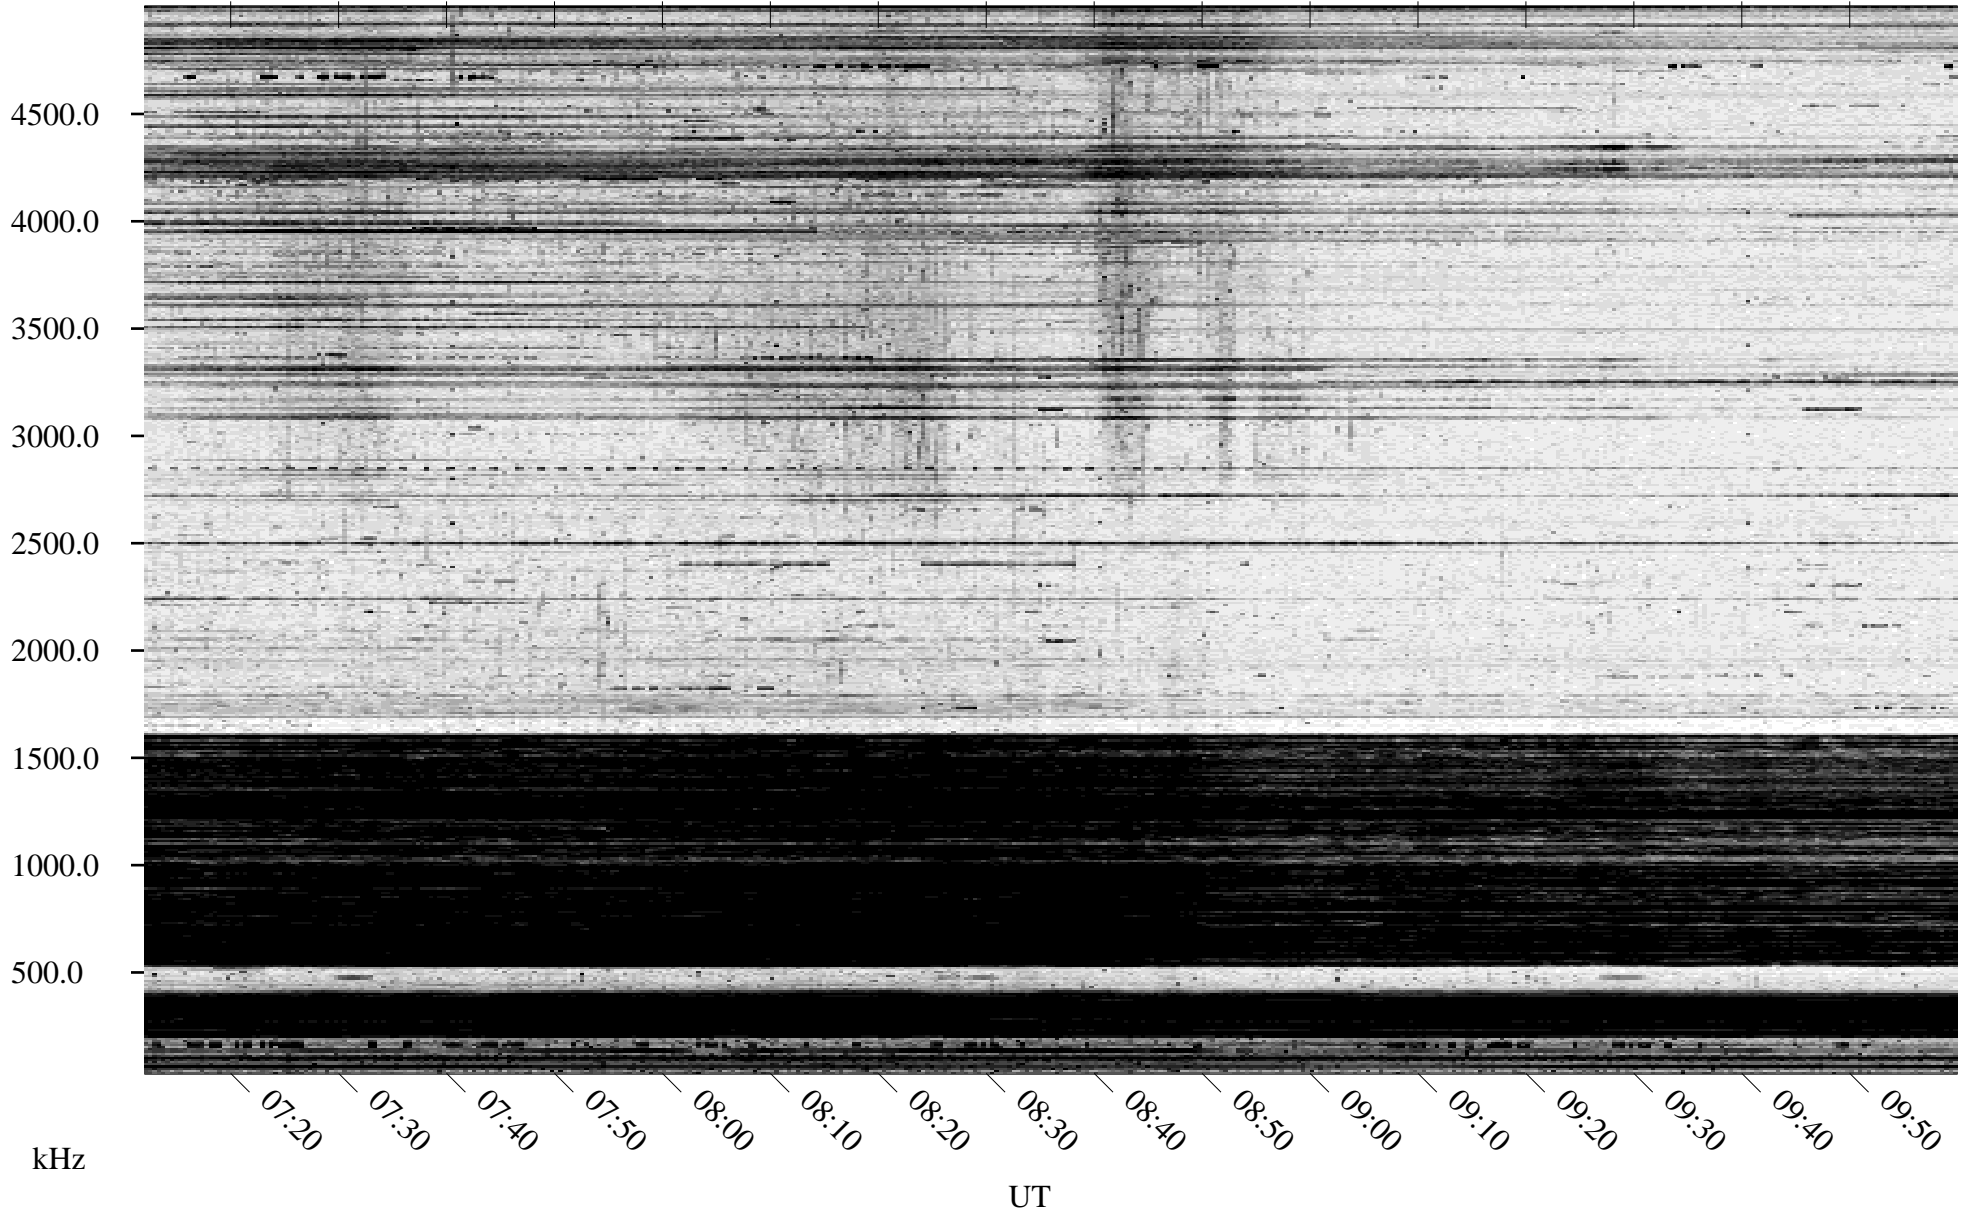

11/08/1995 Churchill, Manitoba

Linear Scale Black = 161 White = 15

ch95312l.r00m max_12

Page 1

11/08/1995 Churchill, Manitoba

Linear Scale Black = 161 White = 15

ch95312l.r00m max_12

Page 2

11/09/1995 Churchill, Manitoba

Linear Scale Black = 161 White = 15

ch95312l.r00m max_12

Page 3

11/09/1995 Churchill, Manitoba

Linear Scale Black = 161 White = 15

ch95312l.r00m max_12

Page 4

11/09/1995 Churchill, Manitoba

Linear Scale Black = 161 White = 15

ch95312l.r00m max_12

Page 5

11/09/1995 Churchill, Manitoba

Linear Scale Black = 161 White = 15

ch95312l.r00m max_12

Page 6

11/09/1995 Churchill, Manitoba

Linear Scale Black = 161 White = 15

ch95312l.r00m max_12

Page 7

11/09/1995 Churchill, Manitoba

Linear Scale Black = 161 White = 15

ch95312l.r00m max_12