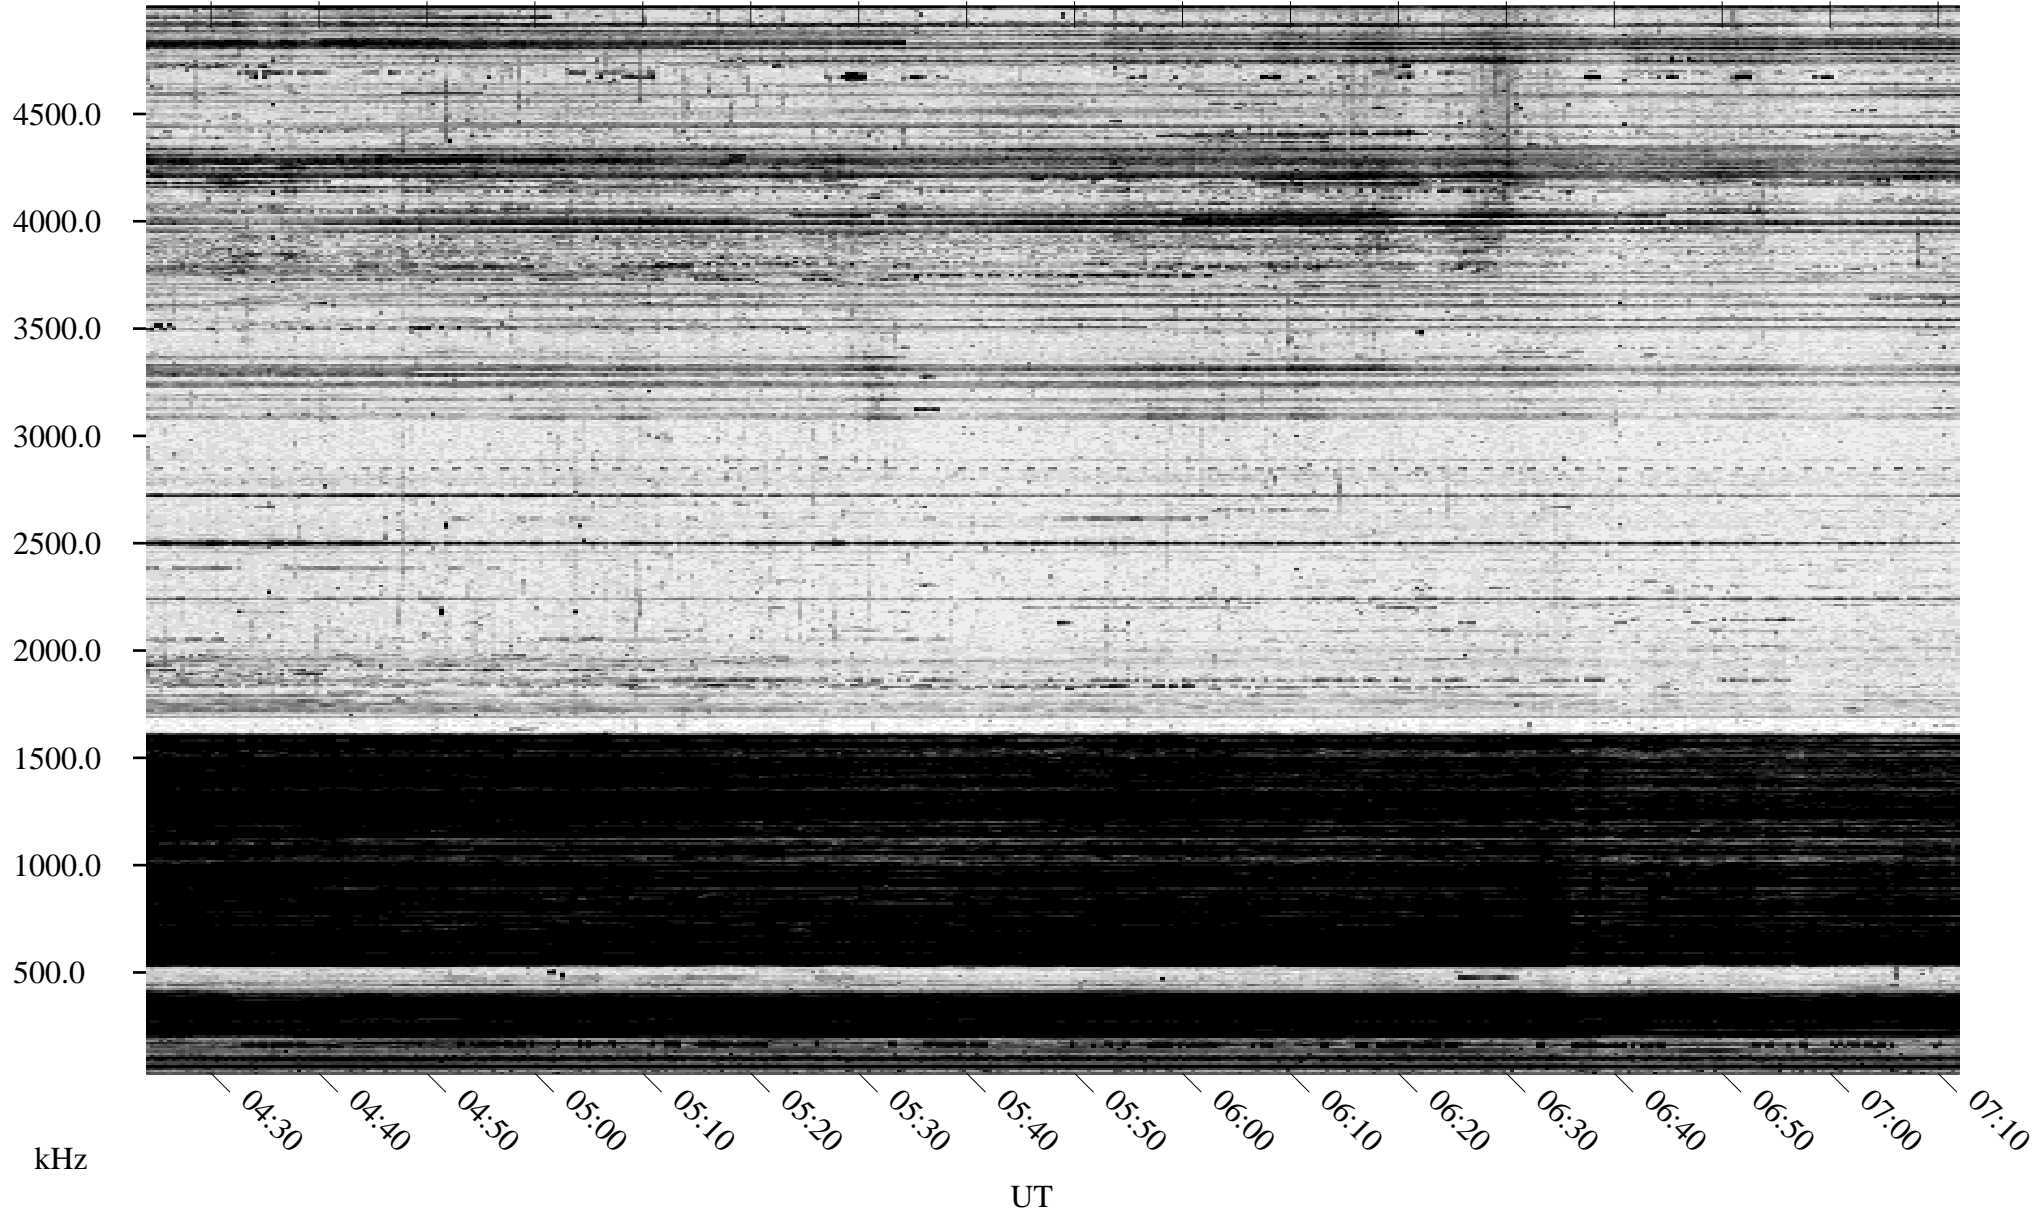

11/08/1995 Churchill, Manitoba

Linear Scale Black = 161 White = 15

ch95312l.r00m max_12

Page 1

11/08/1995 Churchill, Manitoba

Linear Scale Black = 161 White = 15

ch95312l.r00m max_12

Page 2

11/09/1995 Churchill, Manitoba

Linear Scale Black = 161 White = 15

ch95312l.r00m max_12

Page 3

11/09/1995 Churchill, Manitoba

Linear Scale Black = 161 White = 15

ch95312l.r00m max_12

Page 4

11/09/1995 Churchill, Manitoba

Linear Scale Black = 161 White = 15

ch95312l.r00m max_12

Page 5

11/09/1995 Churchill, Manitoba

Linear Scale Black = 161 White = 15

ch95312l.r00m max_12

Page 6

11/09/1995 Churchill, Manitoba

Linear Scale Black = 161 White = 15

ch95312l.r00m max_12

Page 7

11/09/1995 Churchill, Manitoba

Linear Scale Black = 161 White = 15

ch95312l.r00m max_12