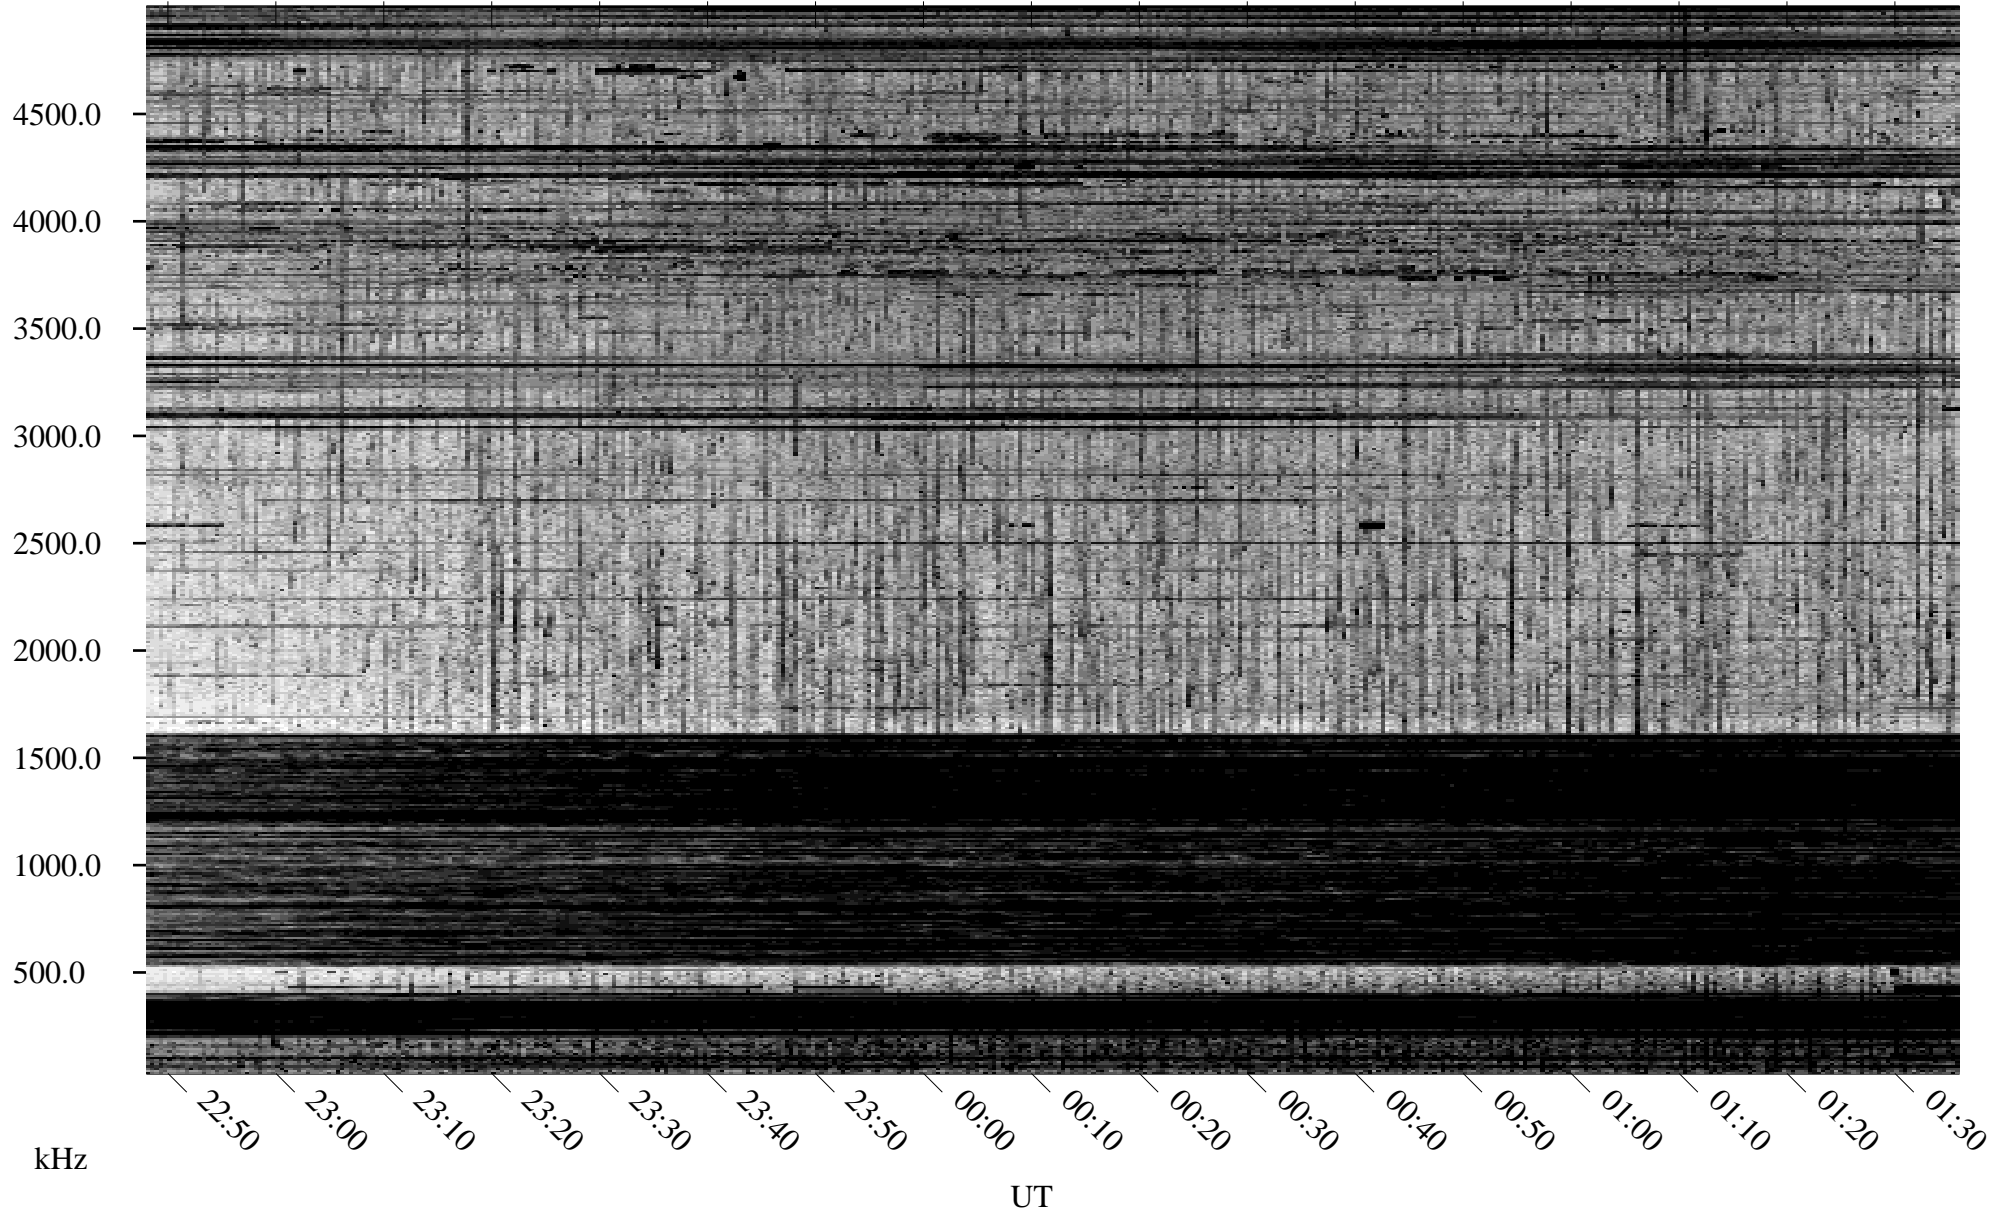

# 11/10/1995 Churchill, Manitoba

Linear Scale Black = 161 White = 15

ch95314l.r00m max\_12

Page 1

# 11/10/1995 Churchill, Manitoba

Linear Scale    Black = 161    White = 15

ch95314l.r00m max\_12

Page 2

# 11/11/1995 Churchill, Manitoba

Linear Scale    Black = 161    White = 15

ch95314l.r00m max\_12

Page 3

# 11/11/1995 Churchill, Manitoba

Linear Scale    Black = 161    White = 15

ch95314l.r00m max\_12

Page 4