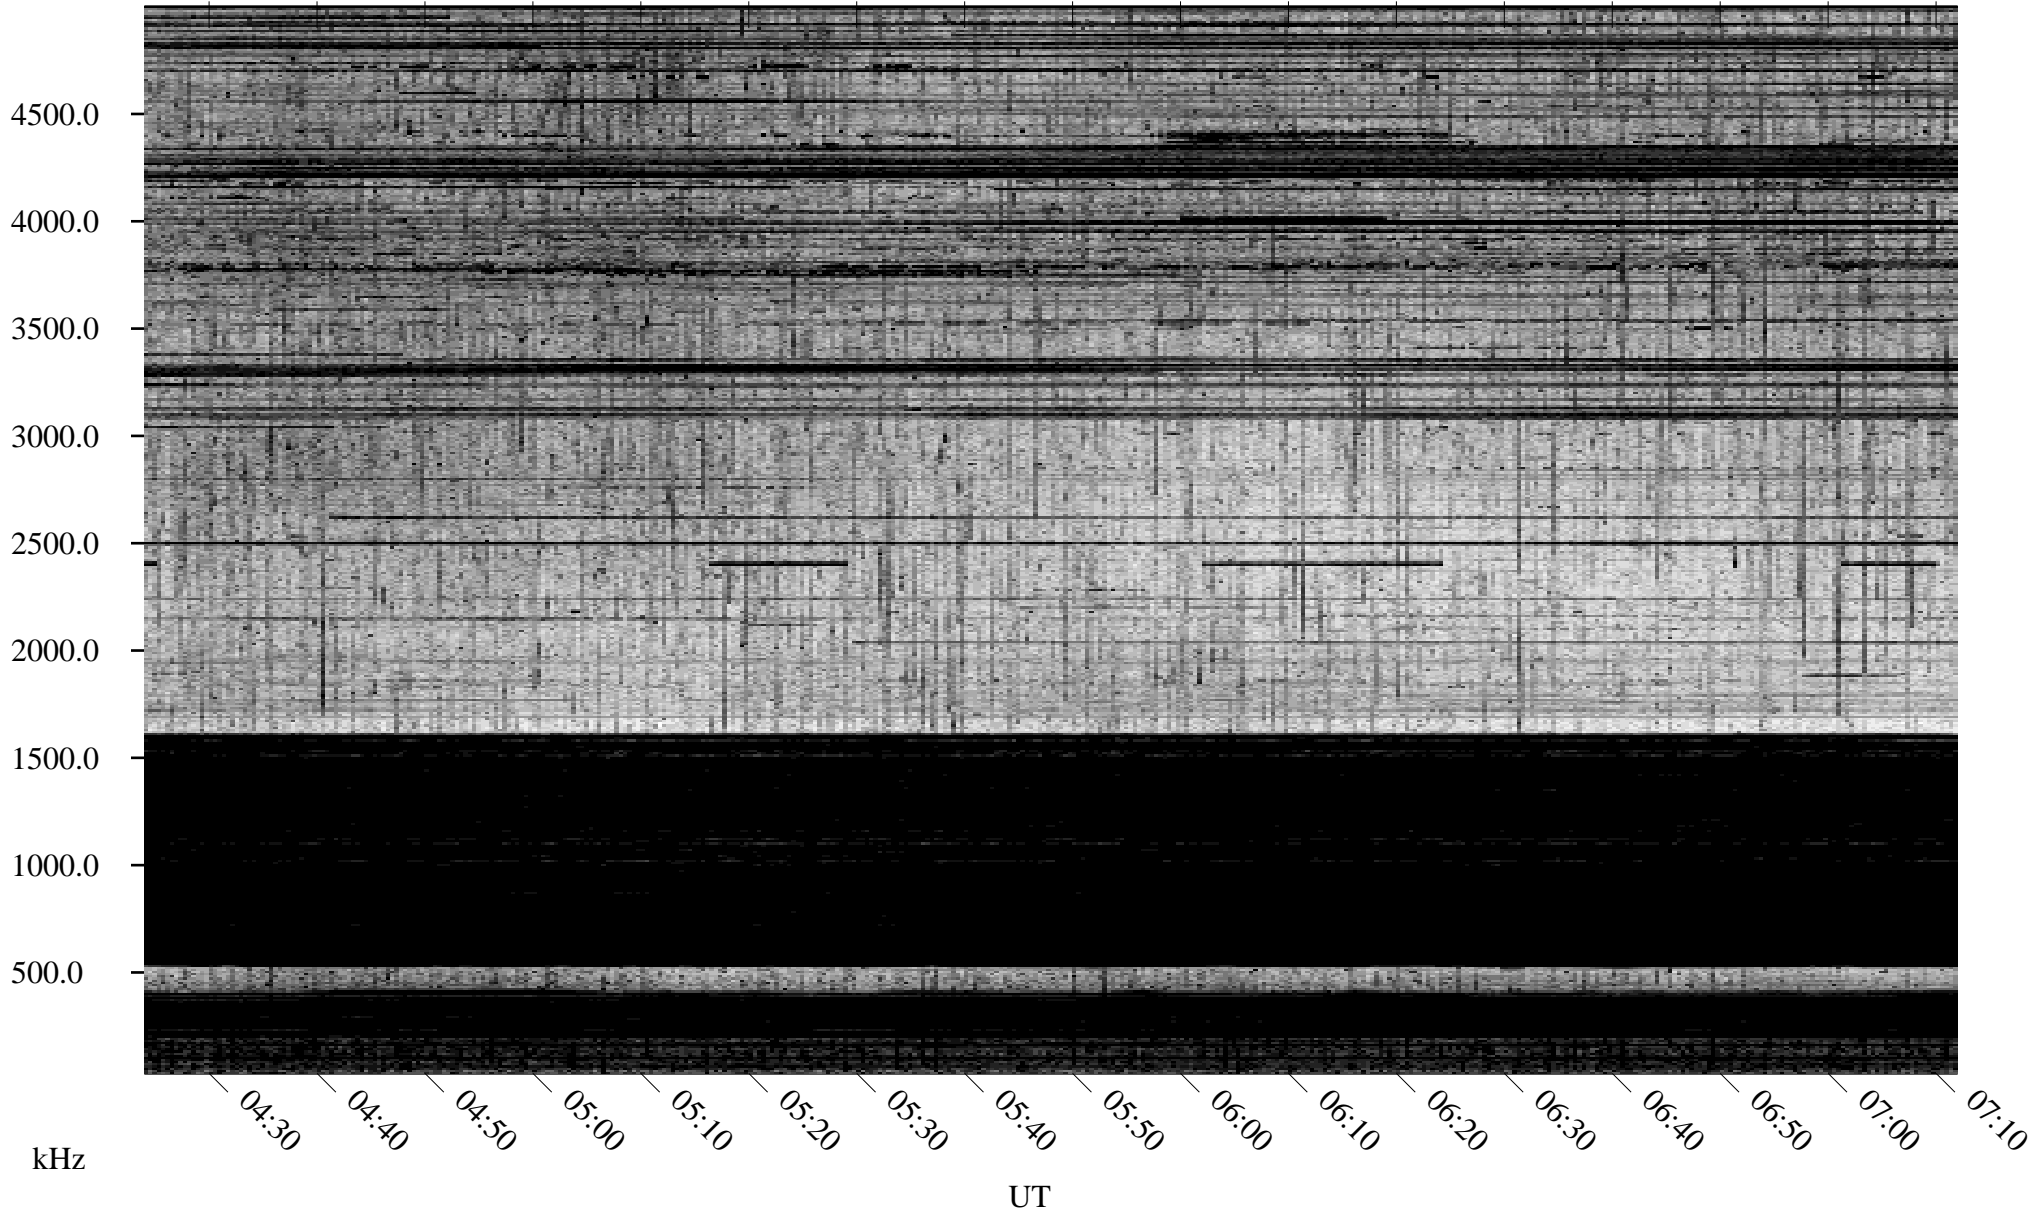

# 11/10/1995 Churchill, Manitoba

Linear Scale Black = 161 White = 15

ch95314l.r00m max\_12

Page 1

# 11/10/1995 Churchill, Manitoba

Linear Scale    Black = 161    White = 15

ch95314l.r00m max\_12

Page 2

# 11/11/1995 Churchill, Manitoba

Linear Scale    Black = 161    White = 15

ch95314l.r00m max\_12

Page 3

# 11/11/1995 Churchill, Manitoba

Linear Scale    Black = 161    White = 15

ch95314l.r00m max\_12

Page 4