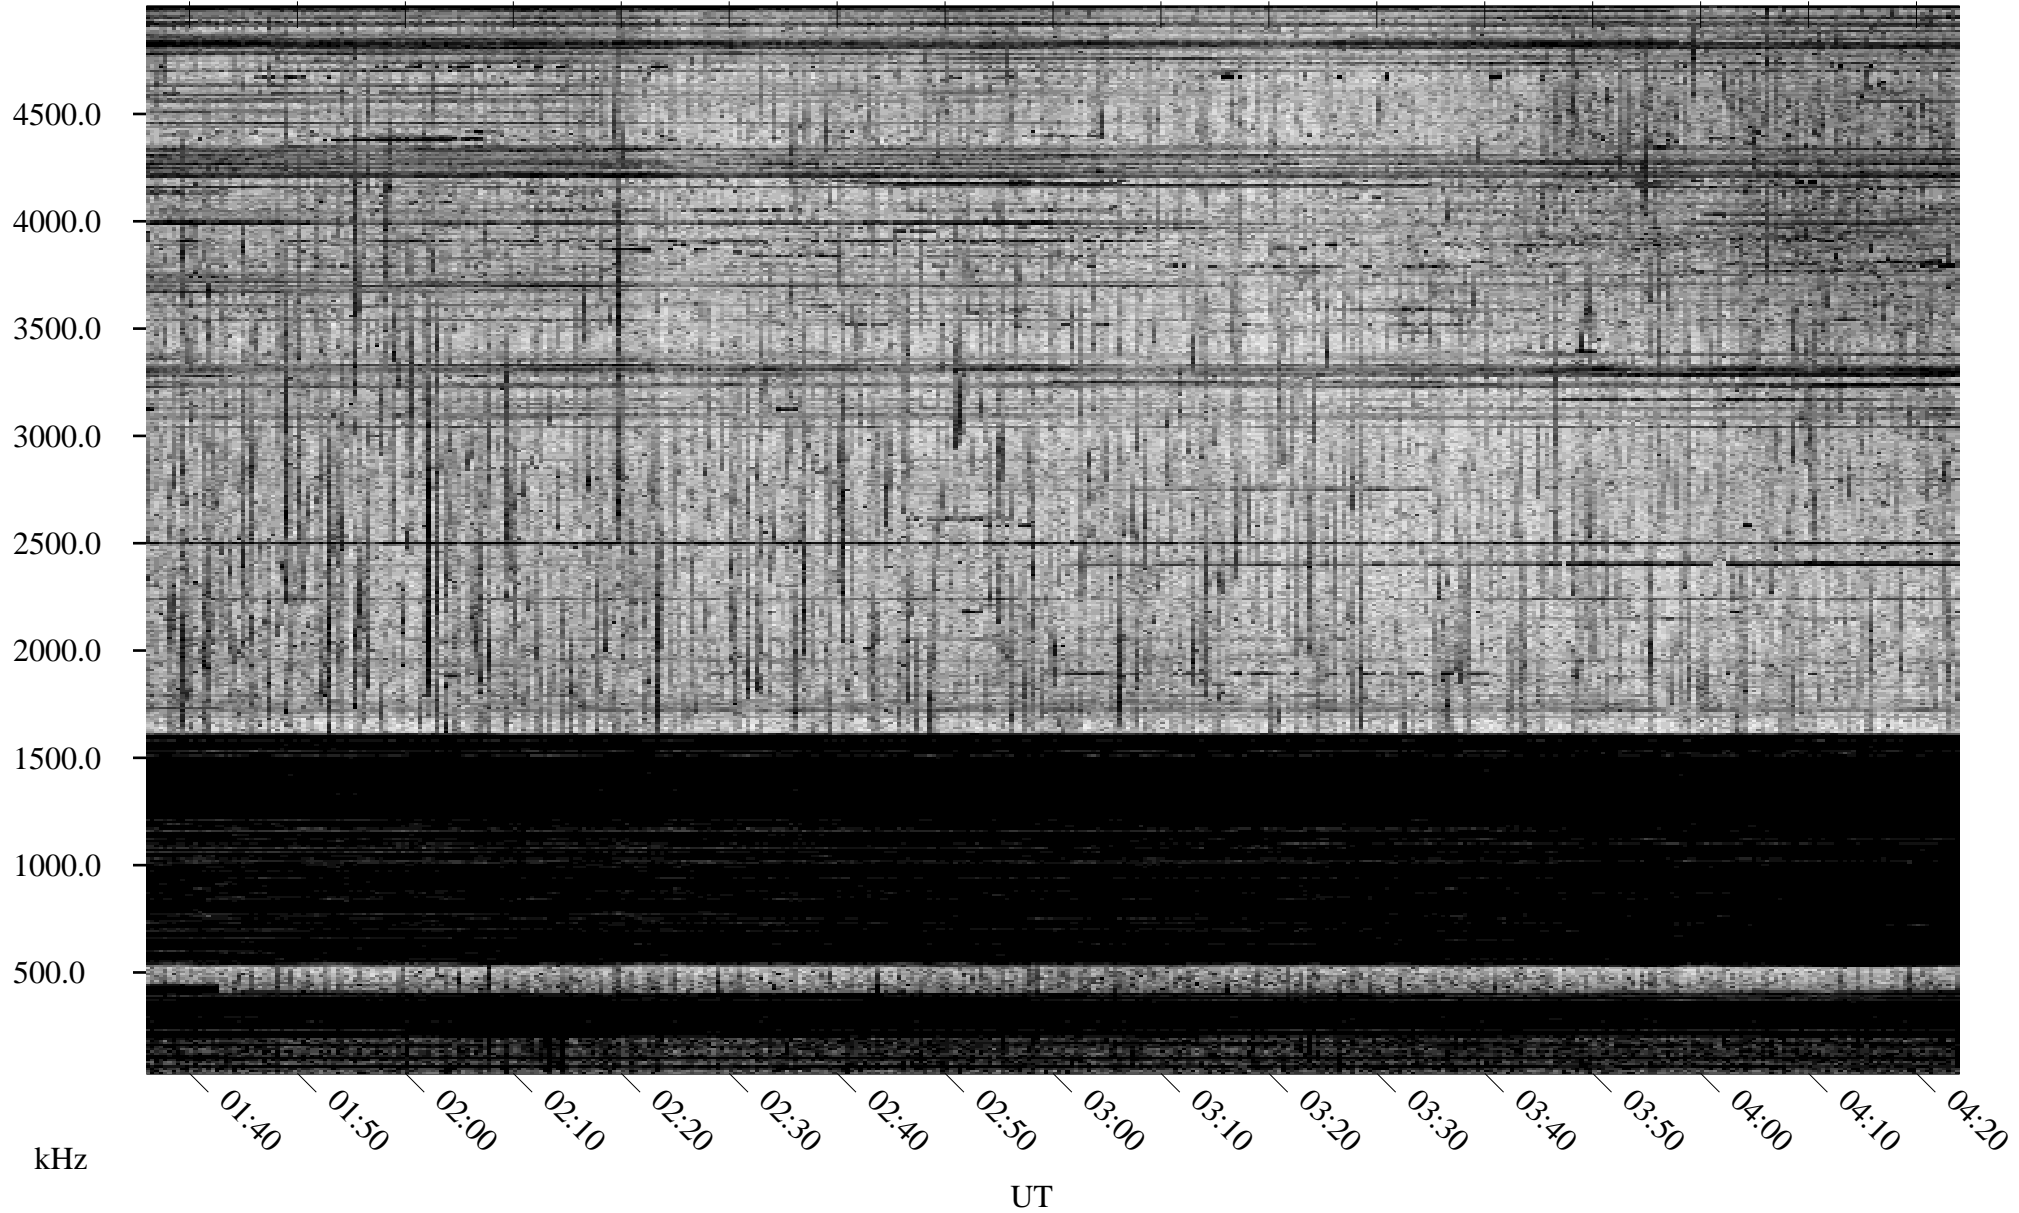

# 11/10/1995 Churchill, Manitoba

Linear Scale Black = 161 White = 15

ch95314l.r00m max\_12

Page 1

# 11/10/1995 Churchill, Manitoba

Linear Scale    Black = 161    White = 15

ch95314l.r00m max\_12

Page 2

# 11/11/1995 Churchill, Manitoba

Linear Scale    Black = 161    White = 15

ch95314l.r00m max\_12

Page 3

# 11/11/1995 Churchill, Manitoba

Linear Scale    Black = 161    White = 15

ch95314l.r00m max\_12

Page 4