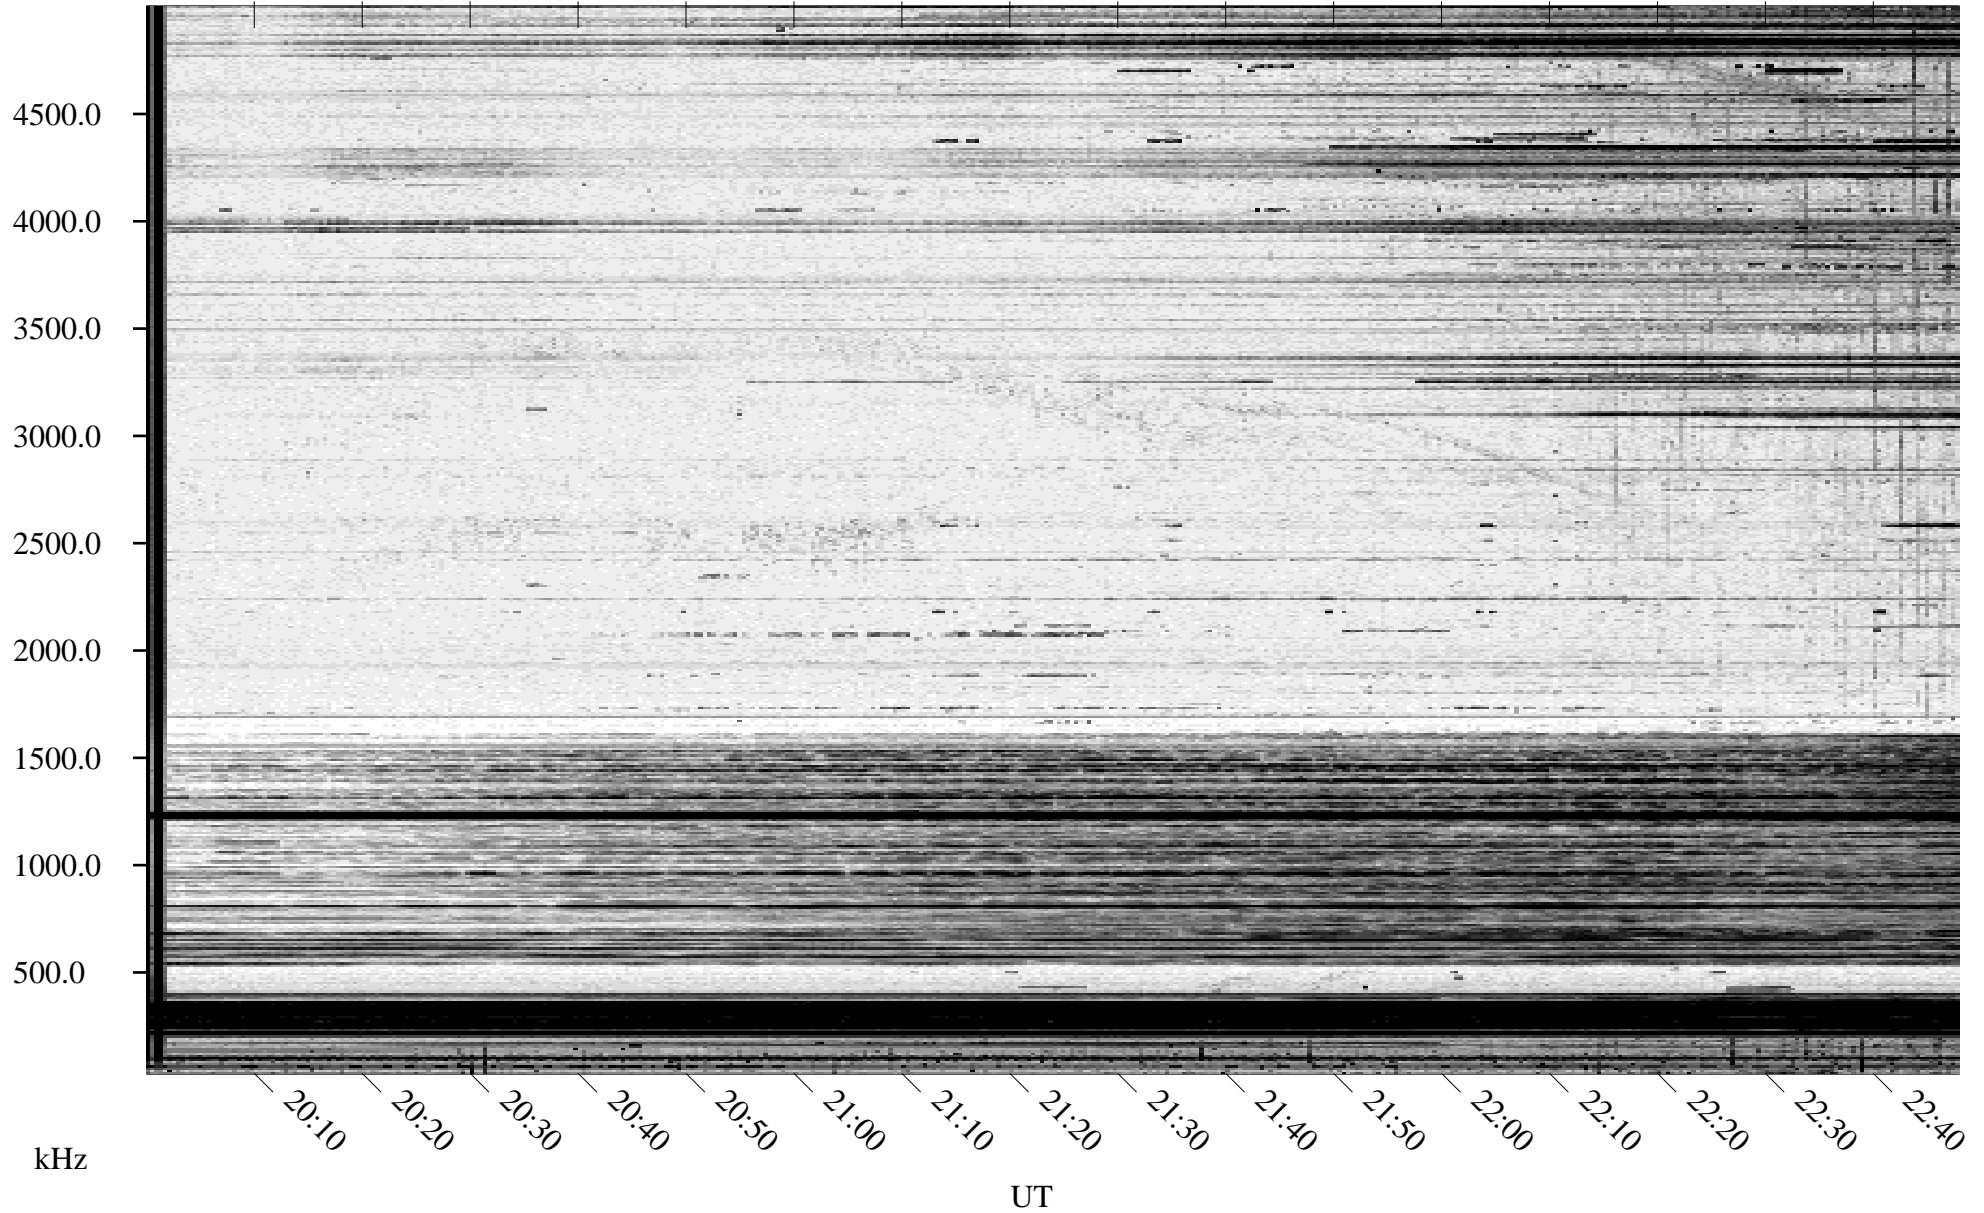

# 11/10/1995 Churchill, Manitoba

Linear Scale Black = 161 White = 15

ch95314l.r00m max\_12

Page 1

# 11/10/1995 Churchill, Manitoba

Linear Scale    Black = 161    White = 15

ch95314l.r00m max\_12

Page 2

# 11/11/1995 Churchill, Manitoba

Linear Scale    Black = 161    White = 15

ch95314l.r00m max\_12

Page 3

# 11/11/1995 Churchill, Manitoba

Linear Scale    Black = 161    White = 15

ch95314l.r00m max\_12

Page 4