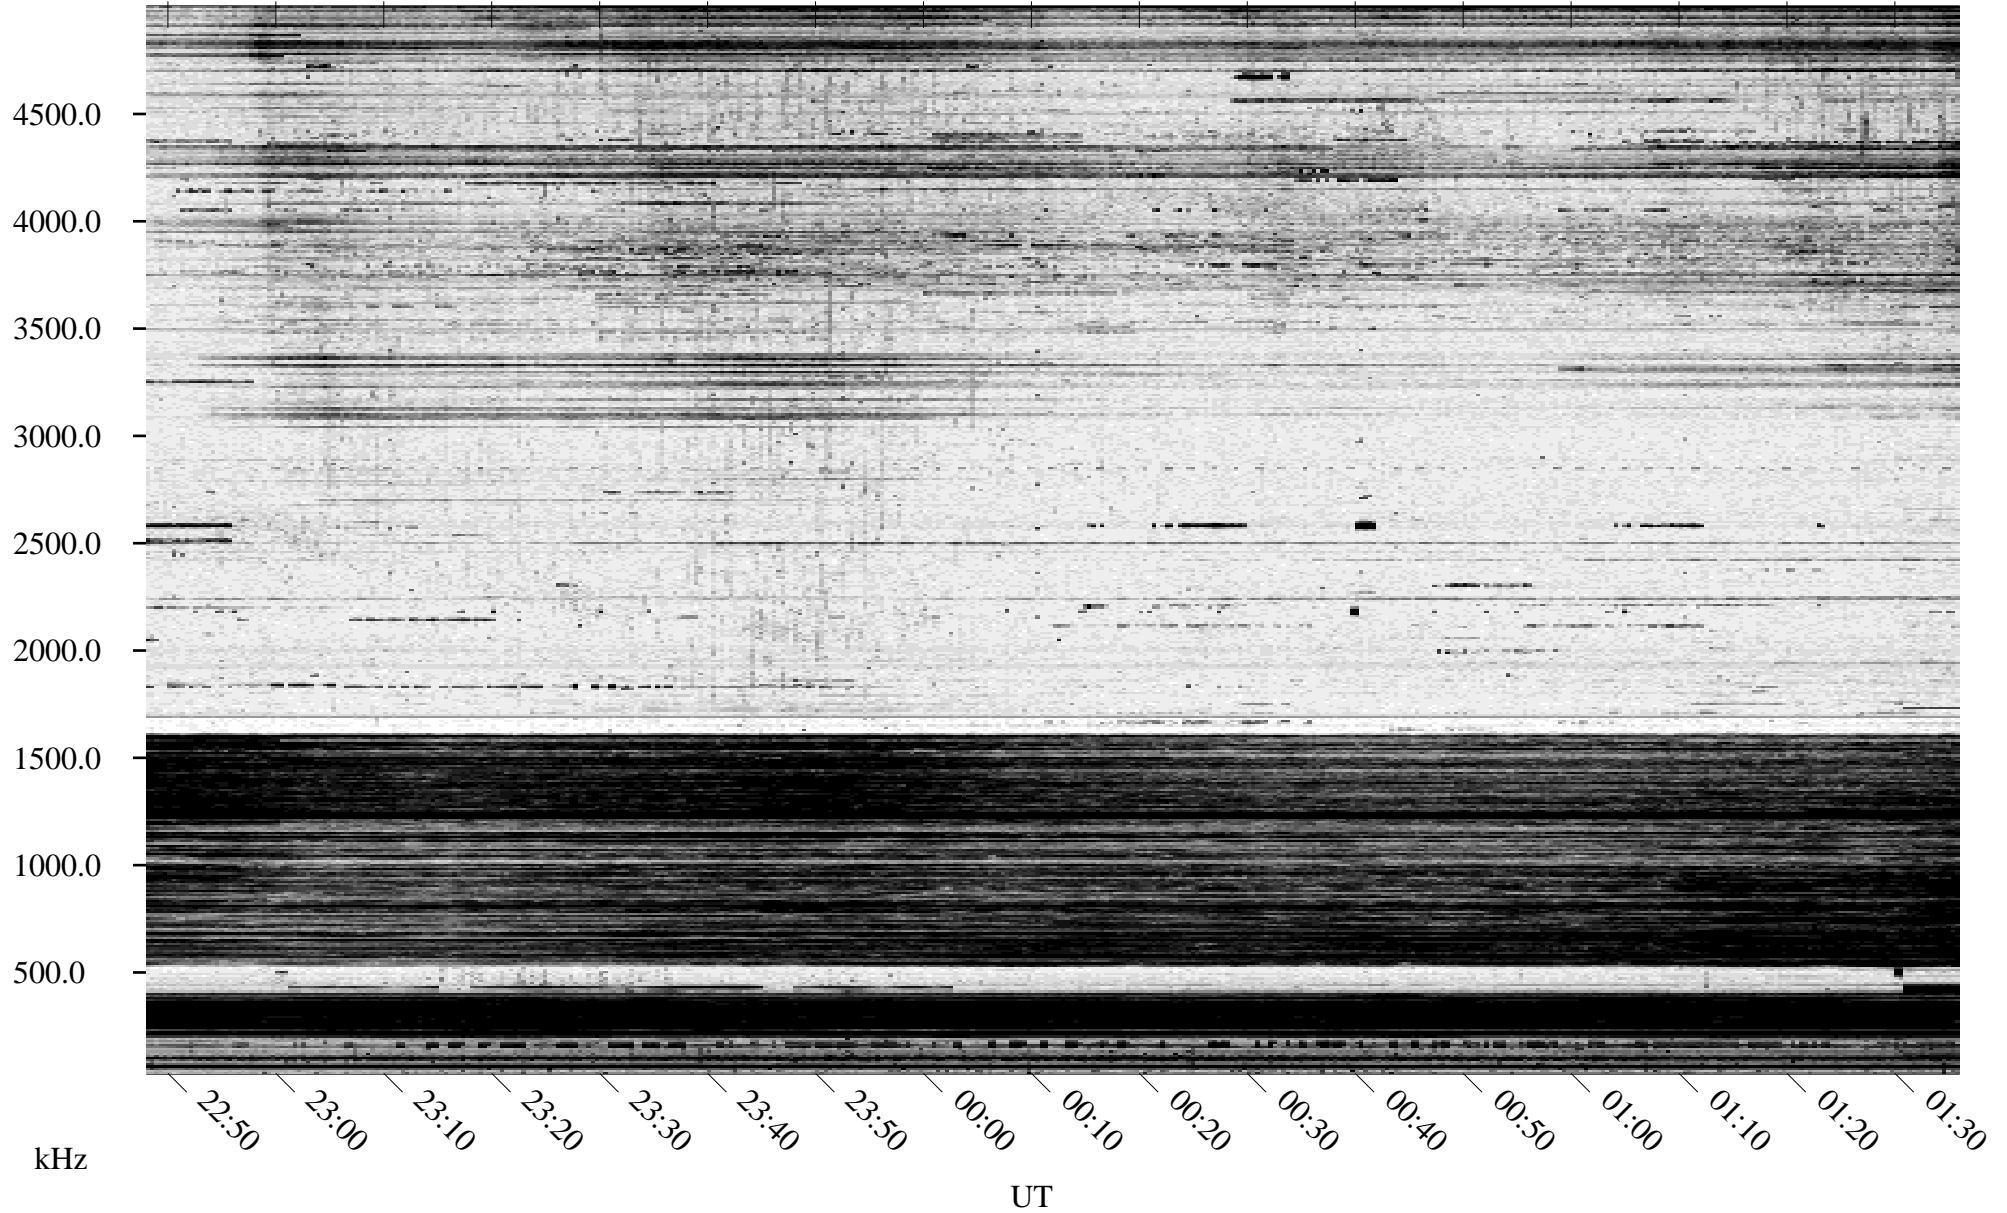

11/11/1995 Churchill, Manitoba

Linear Scale Black = 161 White = 15

ch95315l.r00m max_12

Page 1

11/11/1995 Churchill, Manitoba

Linear Scale Black = 161 White = 15

ch953151.r00m max_12

Page 2

11/12/1995 Churchill, Manitoba

Linear Scale Black = 161 White = 15

ch953151.r00m max_12

Page 3

11/12/1995 Churchill, Manitoba

Linear Scale Black = 161 White = 15

ch953151.r00m max_12

Page 4

11/12/1995 Churchill, Manitoba

Linear Scale Black = 161 White = 15

ch95315l.r00m max_12

Page 5

11/12/1995 Churchill, Manitoba

Linear Scale Black = 161 White = 15

ch95315l.r00m max_12

Page 6

11/12/1995 Churchill, Manitoba

Linear Scale Black = 161 White = 15

ch953151.r00m max_12

Page 7

11/12/1995 Churchill, Manitoba

Linear Scale Black = 161 White = 15

ch953151.r00m max_12