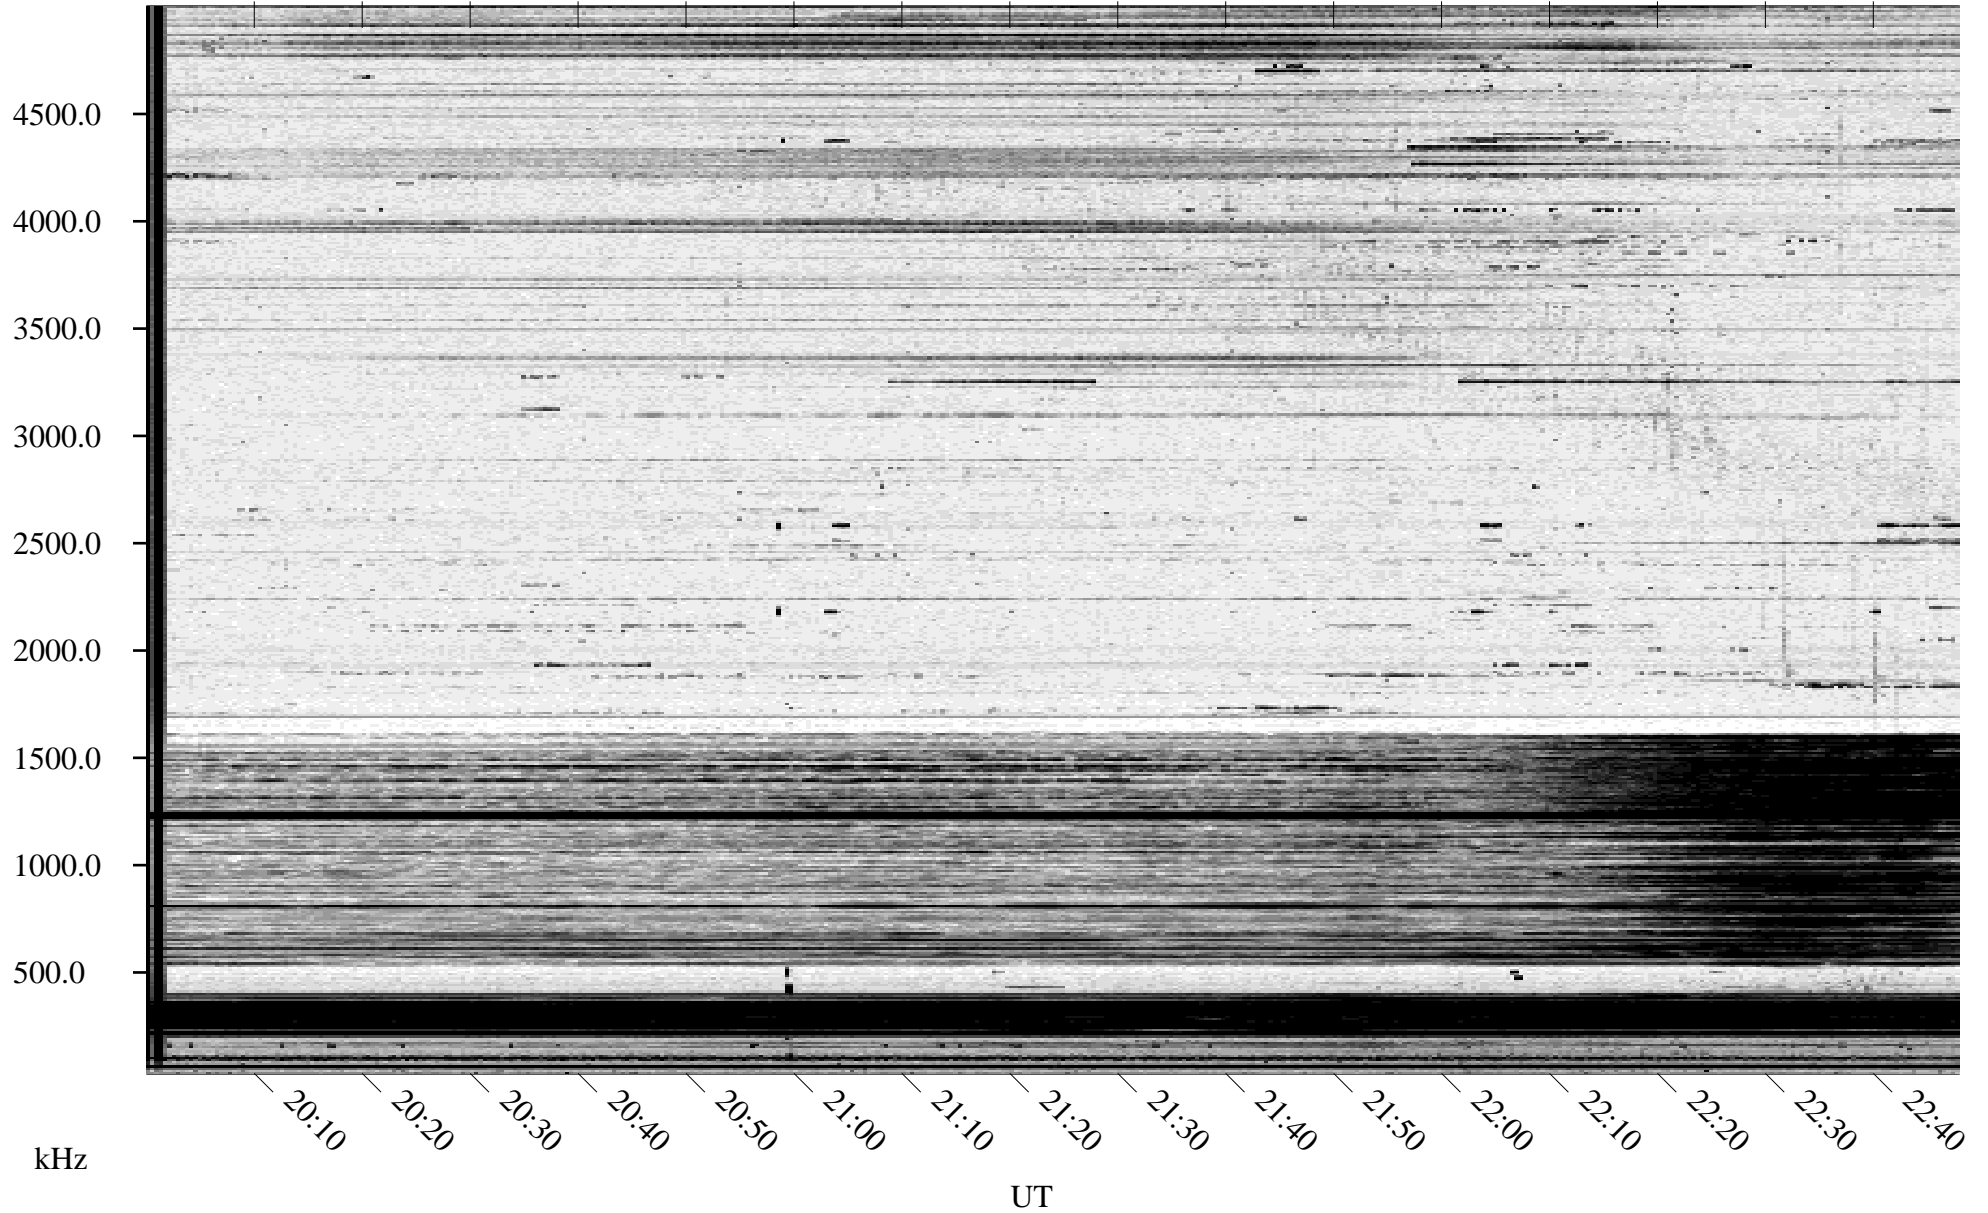

11/11/1995 Churchill, Manitoba

Linear Scale Black = 161 White = 15

ch95315l.r00m max_12

Page 1

11/11/1995 Churchill, Manitoba

Linear Scale Black = 161 White = 15

ch953151.r00m max_12

Page 2

11/12/1995 Churchill, Manitoba

Linear Scale Black = 161 White = 15

ch953151.r00m max_12

Page 3

11/12/1995 Churchill, Manitoba

Linear Scale Black = 161 White = 15

ch953151.r00m max_12

Page 4

11/12/1995 Churchill, Manitoba

Linear Scale Black = 161 White = 15

ch95315l.r00m max_12

Page 5

11/12/1995 Churchill, Manitoba

Linear Scale Black = 161 White = 15

ch95315l.r00m max_12

Page 6

11/12/1995 Churchill, Manitoba

Linear Scale Black = 161 White = 15

ch953151.r00m max_12

Page 7

11/12/1995 Churchill, Manitoba

Linear Scale Black = 161 White = 15

ch953151.r00m max_12