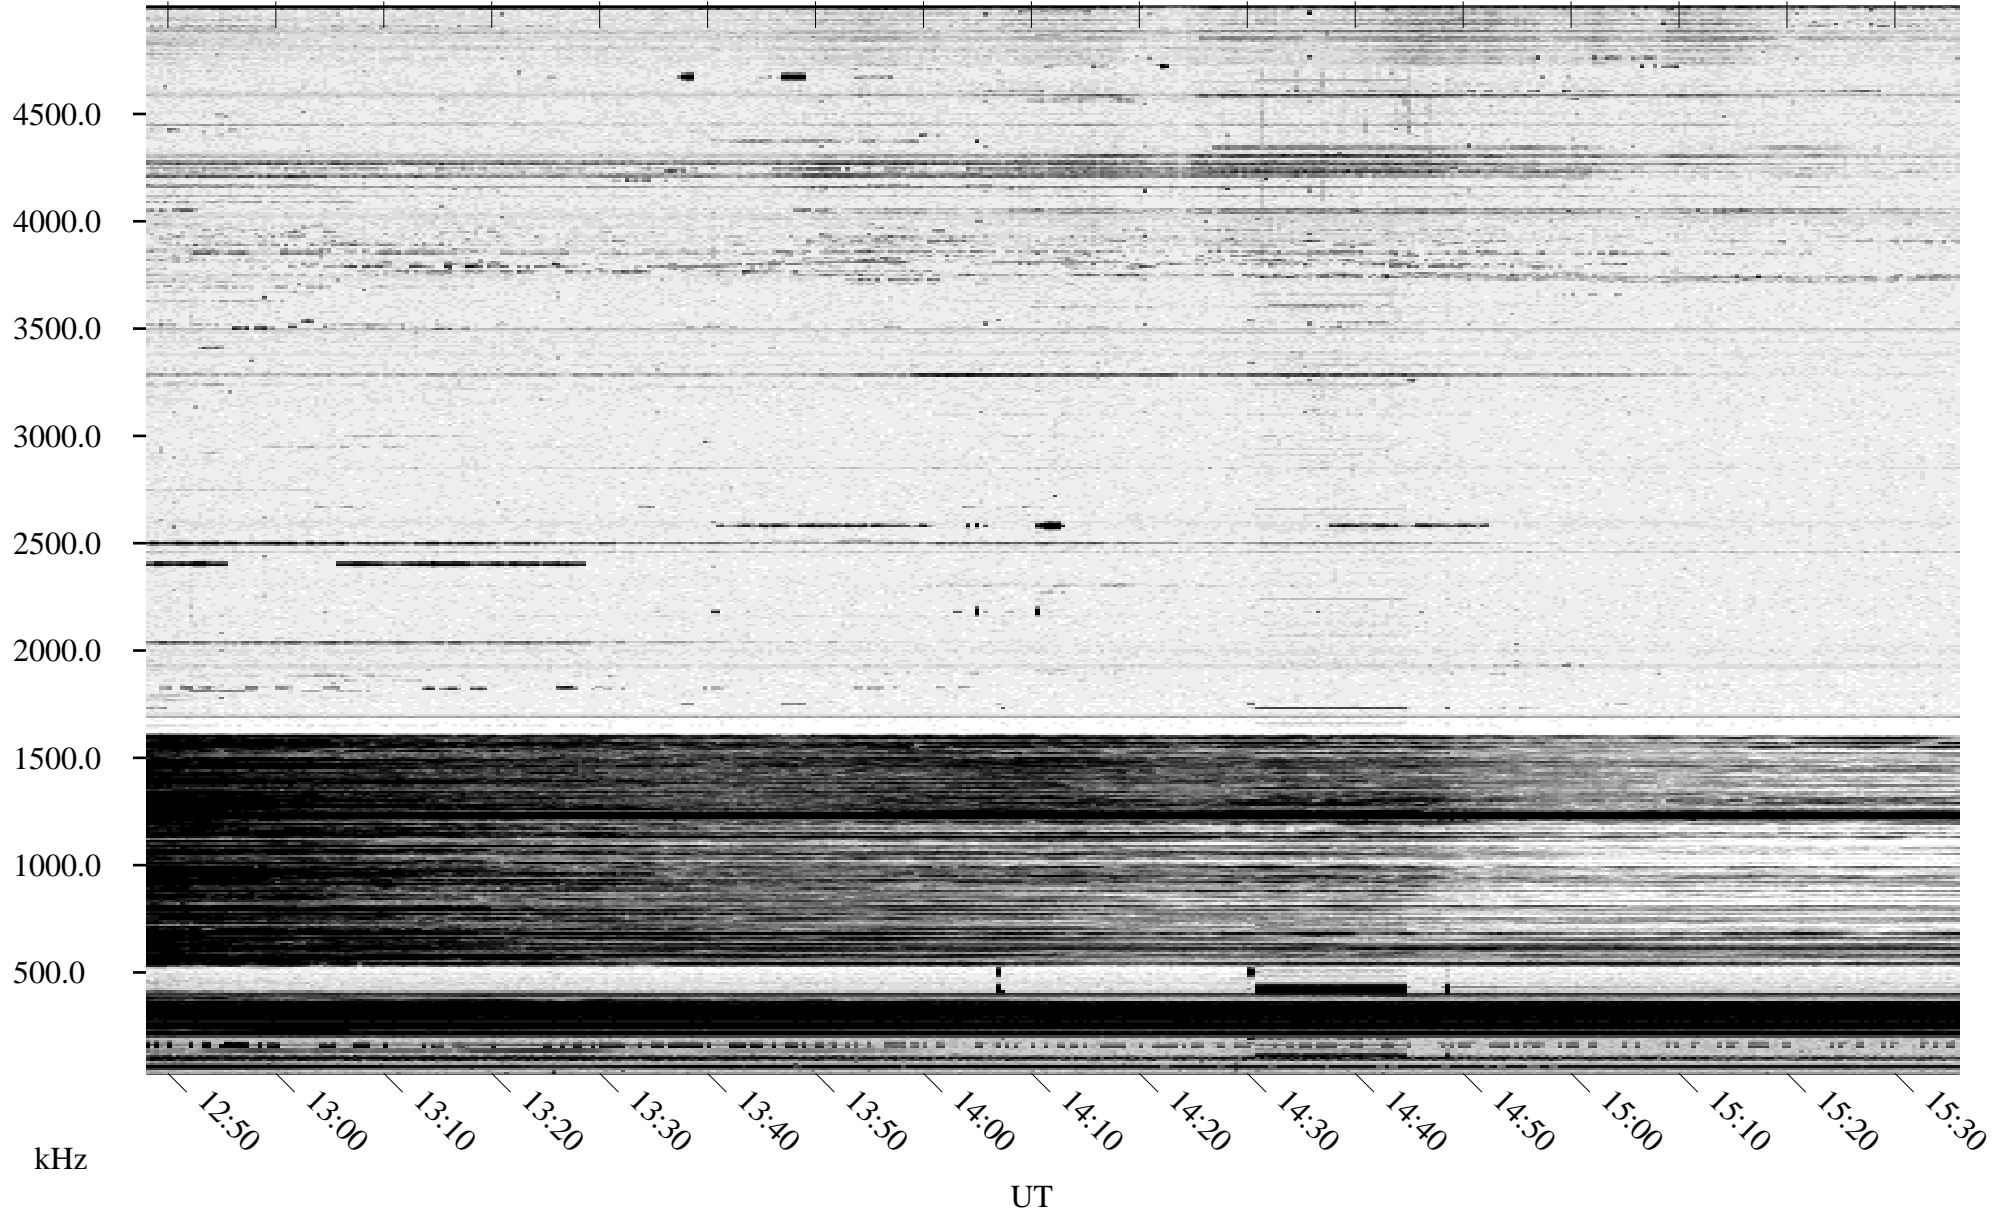

11/11/1995 Churchill, Manitoba

Linear Scale Black = 161 White = 15

ch95315l.r00m max_12

Page 1

11/11/1995 Churchill, Manitoba

Linear Scale Black = 161 White = 15

ch953151.r00m max_12

Page 2

11/12/1995 Churchill, Manitoba

Linear Scale Black = 161 White = 15

ch953151.r00m max_12

Page 3

11/12/1995 Churchill, Manitoba

Linear Scale Black = 161 White = 15

ch953151.r00m max_12

Page 4

11/12/1995 Churchill, Manitoba

Linear Scale Black = 161 White = 15

ch95315l.r00m max_12

Page 5

11/12/1995 Churchill, Manitoba

Linear Scale Black = 161 White = 15

ch95315l.r00m max_12

Page 6

11/12/1995 Churchill, Manitoba

Linear Scale Black = 161 White = 15

ch953151.r00m max_12

Page 7

11/12/1995 Churchill, Manitoba

Linear Scale Black = 161 White = 15

ch953151.r00m max_12