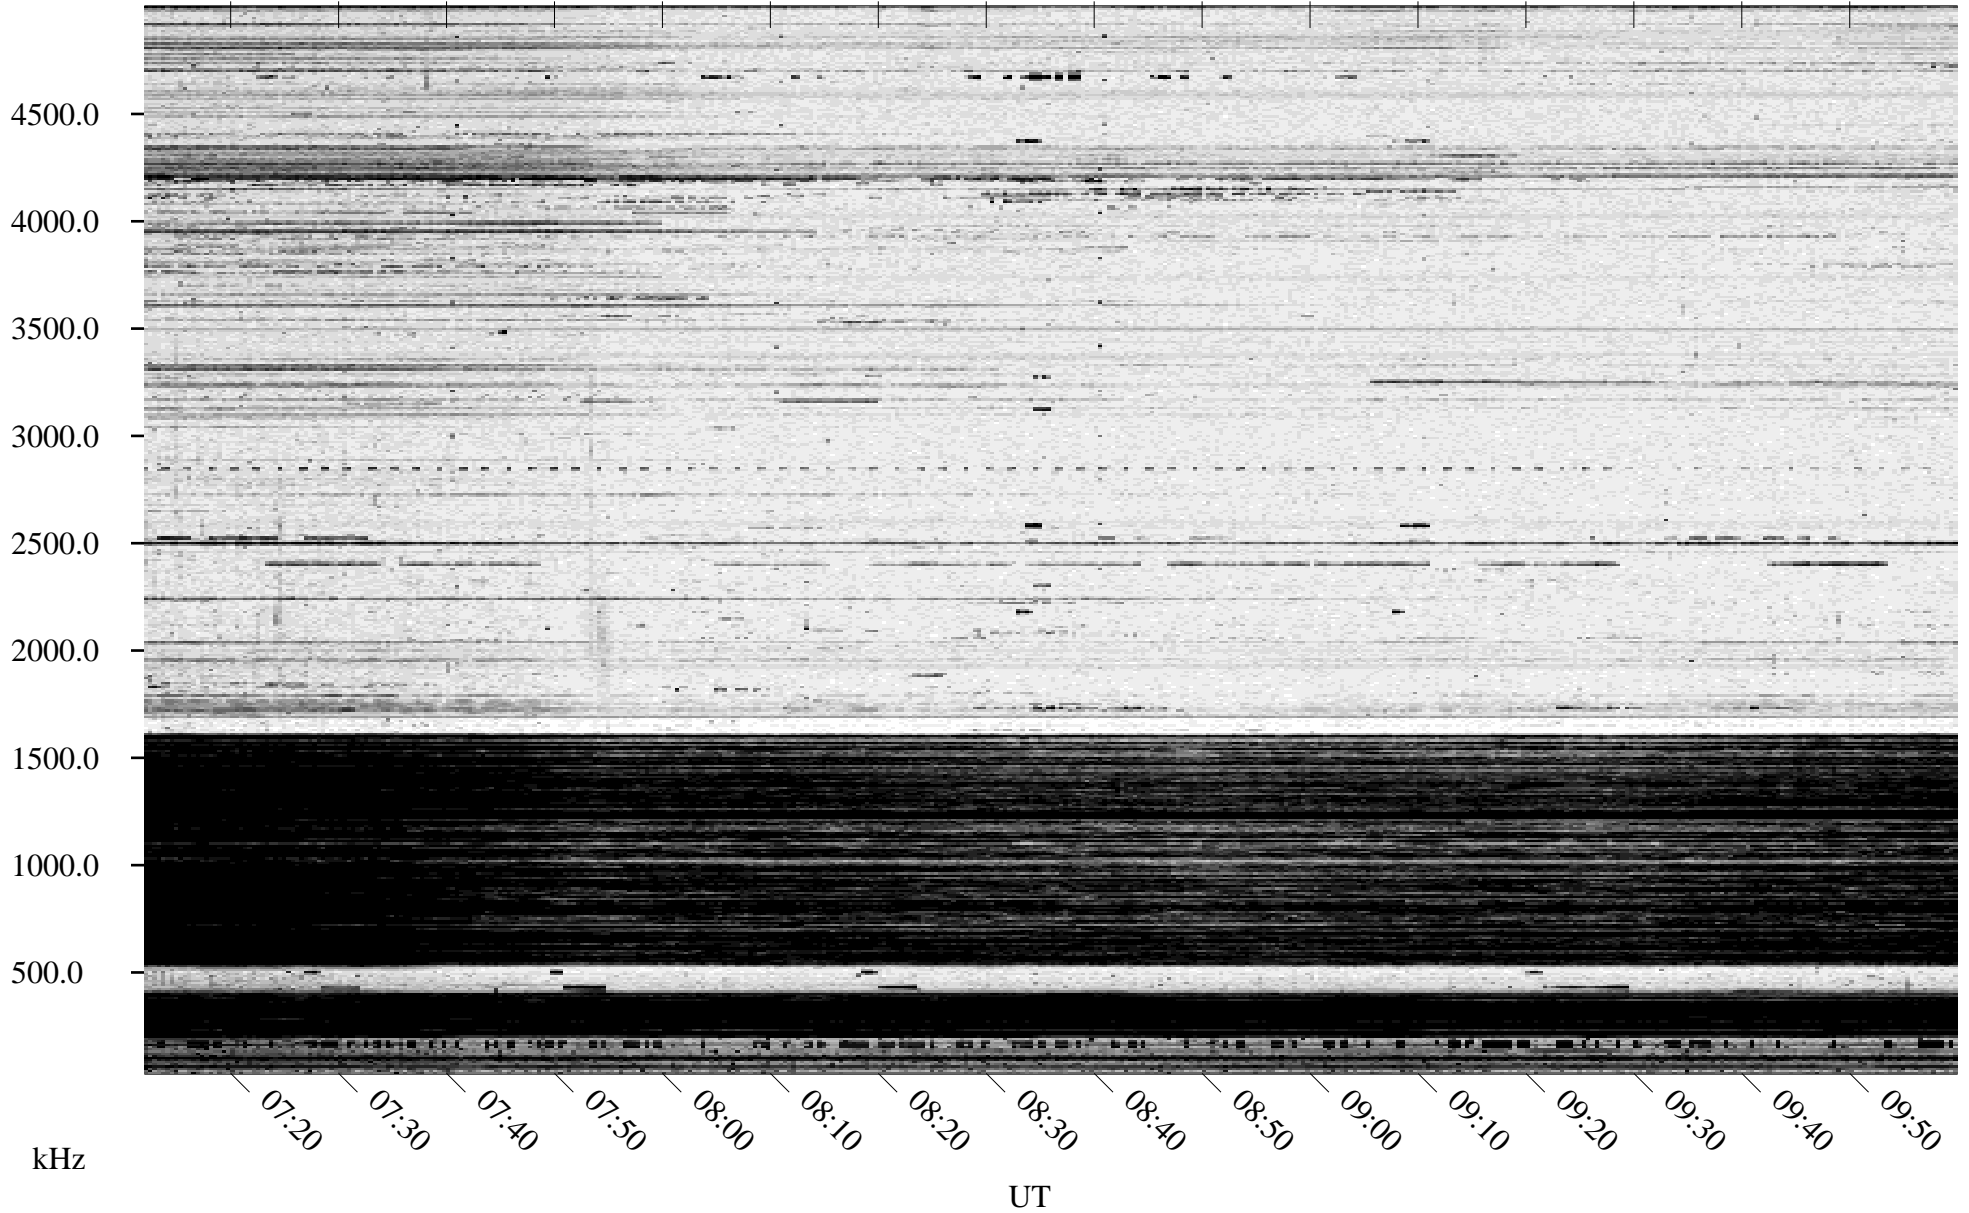

11/11/1995 Churchill, Manitoba

Linear Scale Black = 161 White = 15

ch95315l.r00m max_12

Page 1

11/11/1995 Churchill, Manitoba

Linear Scale Black = 161 White = 15

ch953151.r00m max_12

Page 2

11/12/1995 Churchill, Manitoba

Linear Scale Black = 161 White = 15

ch953151.r00m max_12

Page 3

11/12/1995 Churchill, Manitoba

Linear Scale Black = 161 White = 15

ch953151.r00m max_12

Page 4

11/12/1995 Churchill, Manitoba

Linear Scale Black = 161 White = 15

ch95315l.r00m max_12

Page 5

11/12/1995 Churchill, Manitoba

Linear Scale Black = 161 White = 15

ch95315l.r00m max_12

Page 6

11/12/1995 Churchill, Manitoba

Linear Scale Black = 161 White = 15

ch953151.r00m max_12

Page 7

11/12/1995 Churchill, Manitoba

Linear Scale Black = 161 White = 15

ch953151.r00m max_12