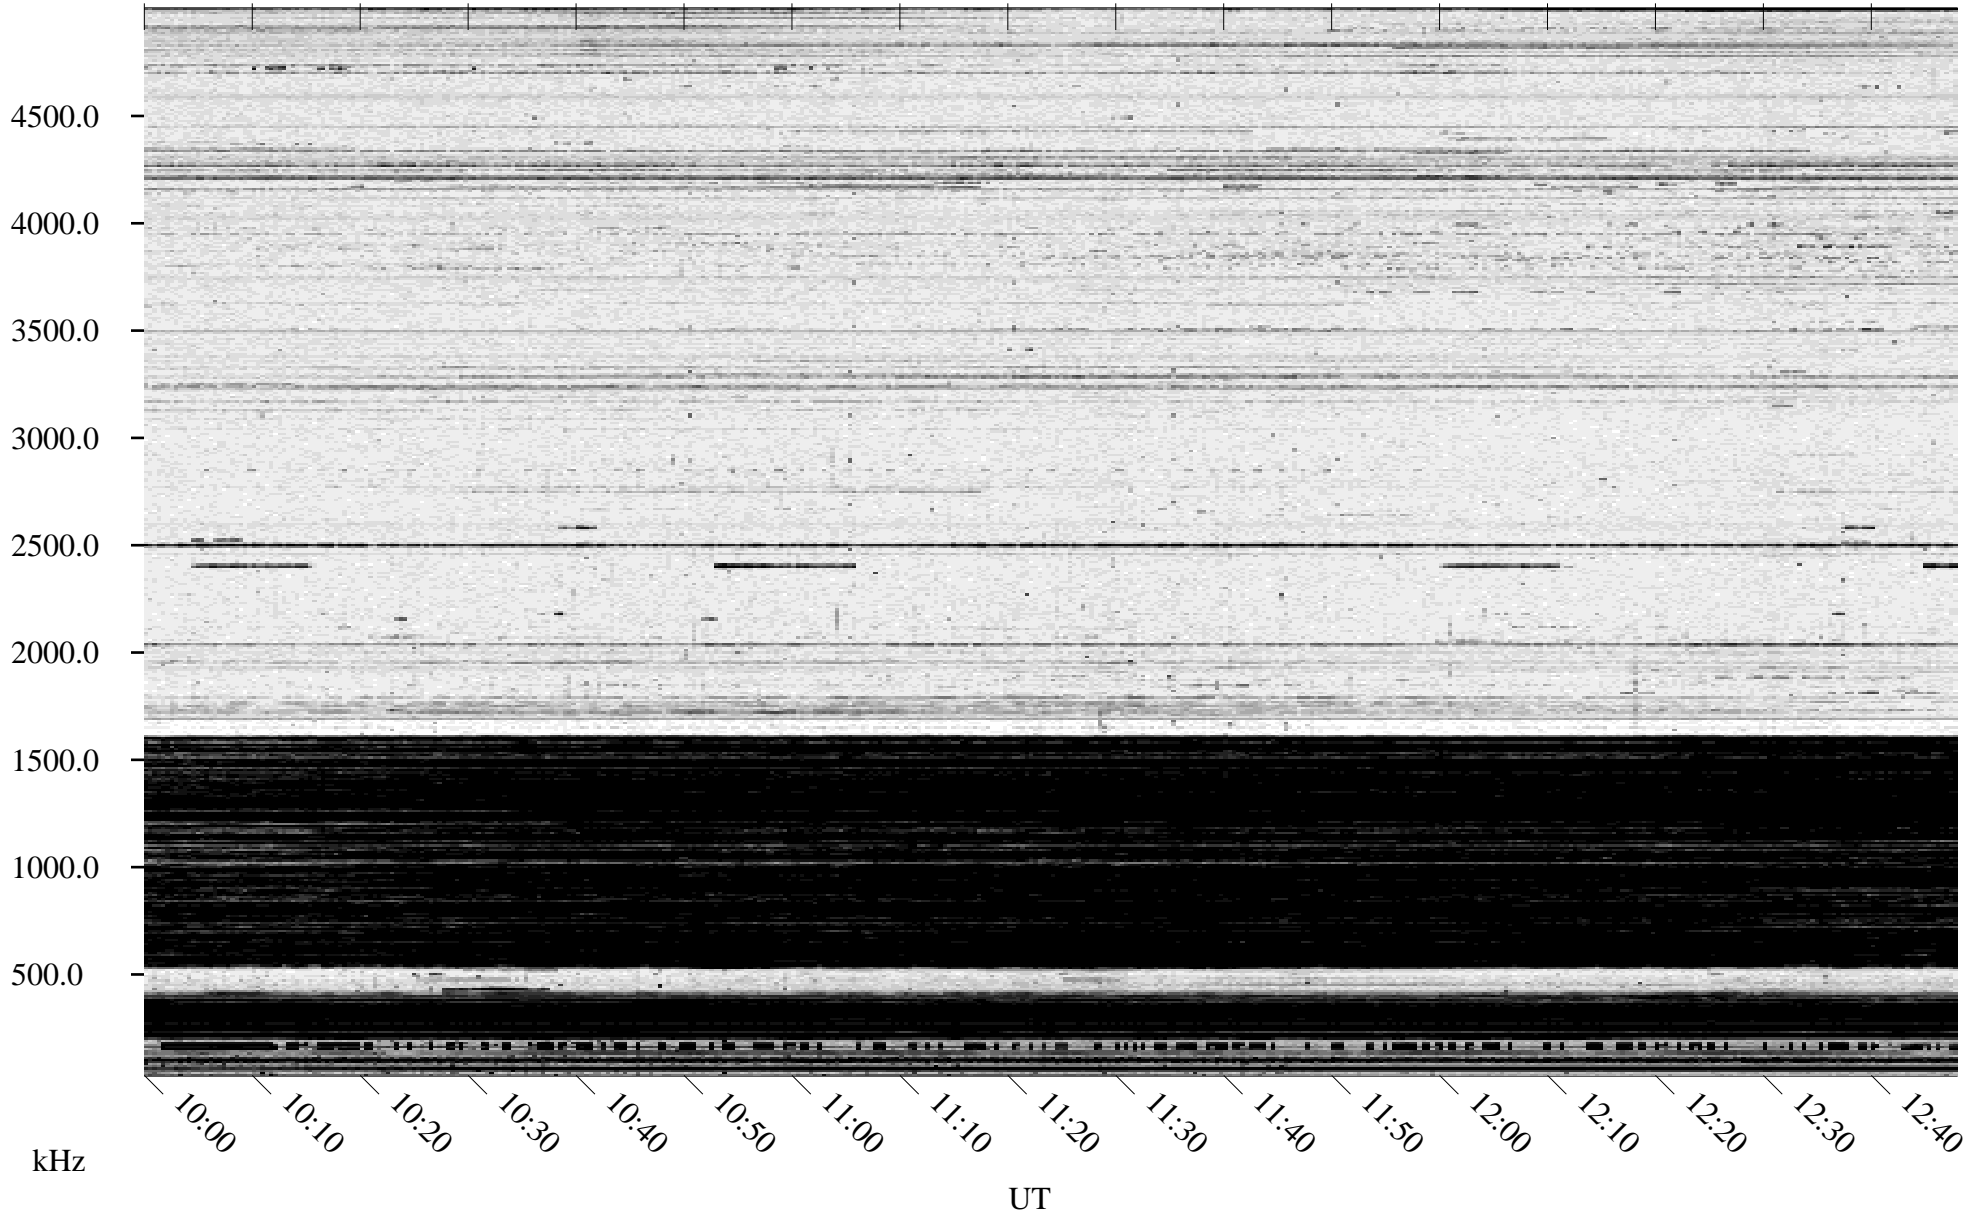

11/11/1995 Churchill, Manitoba

Linear Scale Black = 161 White = 15

ch95315l.r00m max_12

Page 1

11/11/1995 Churchill, Manitoba

Linear Scale Black = 161 White = 15

ch953151.r00m max_12

Page 2

11/12/1995 Churchill, Manitoba

Linear Scale Black = 161 White = 15

ch953151.r00m max_12

Page 3

11/12/1995 Churchill, Manitoba

Linear Scale Black = 161 White = 15

ch953151.r00m max_12

Page 4

11/12/1995 Churchill, Manitoba

Linear Scale Black = 161 White = 15

ch95315l.r00m max_12

Page 5

11/12/1995 Churchill, Manitoba

Linear Scale Black = 161 White = 15

ch95315l.r00m max_12

Page 6

11/12/1995 Churchill, Manitoba

Linear Scale Black = 161 White = 15

ch953151.r00m max_12

Page 7

11/12/1995 Churchill, Manitoba

Linear Scale Black = 161 White = 15

ch953151.r00m max_12