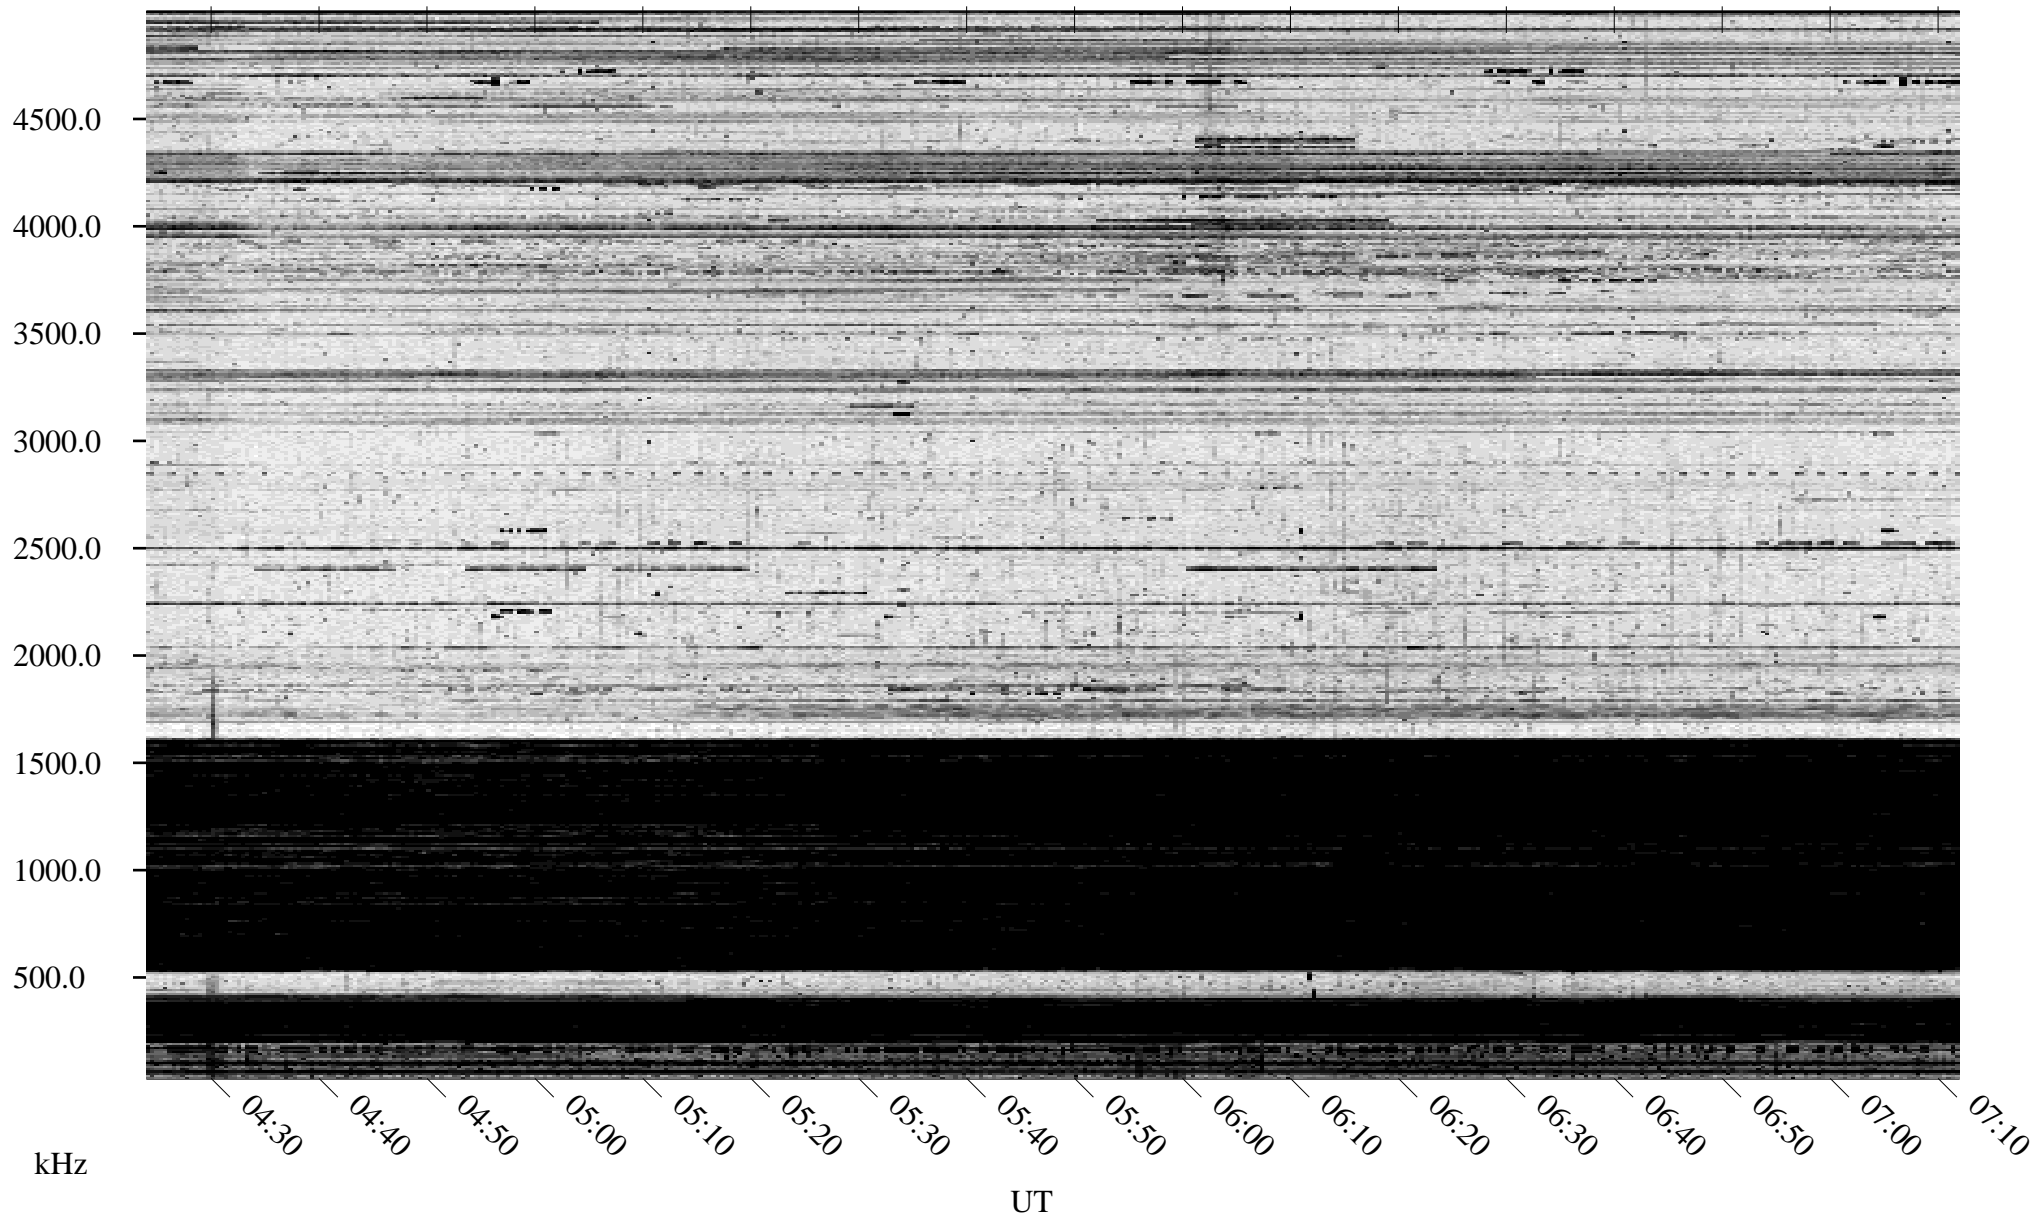

11/11/1995 Churchill, Manitoba

Linear Scale Black = 161 White = 15

ch95315l.r00m max_12

Page 1

11/11/1995 Churchill, Manitoba

Linear Scale Black = 161 White = 15

ch953151.r00m max_12

Page 2

11/12/1995 Churchill, Manitoba

Linear Scale Black = 161 White = 15

ch953151.r00m max_12

Page 3

11/12/1995 Churchill, Manitoba

Linear Scale Black = 161 White = 15

ch953151.r00m max_12

Page 4

11/12/1995 Churchill, Manitoba

Linear Scale Black = 161 White = 15

ch95315l.r00m max_12

Page 5

11/12/1995 Churchill, Manitoba

Linear Scale Black = 161 White = 15

ch95315l.r00m max_12

Page 6

11/12/1995 Churchill, Manitoba

Linear Scale Black = 161 White = 15

ch953151.r00m max_12

Page 7

11/12/1995 Churchill, Manitoba

Linear Scale Black = 161 White = 15

ch953151.r00m max_12