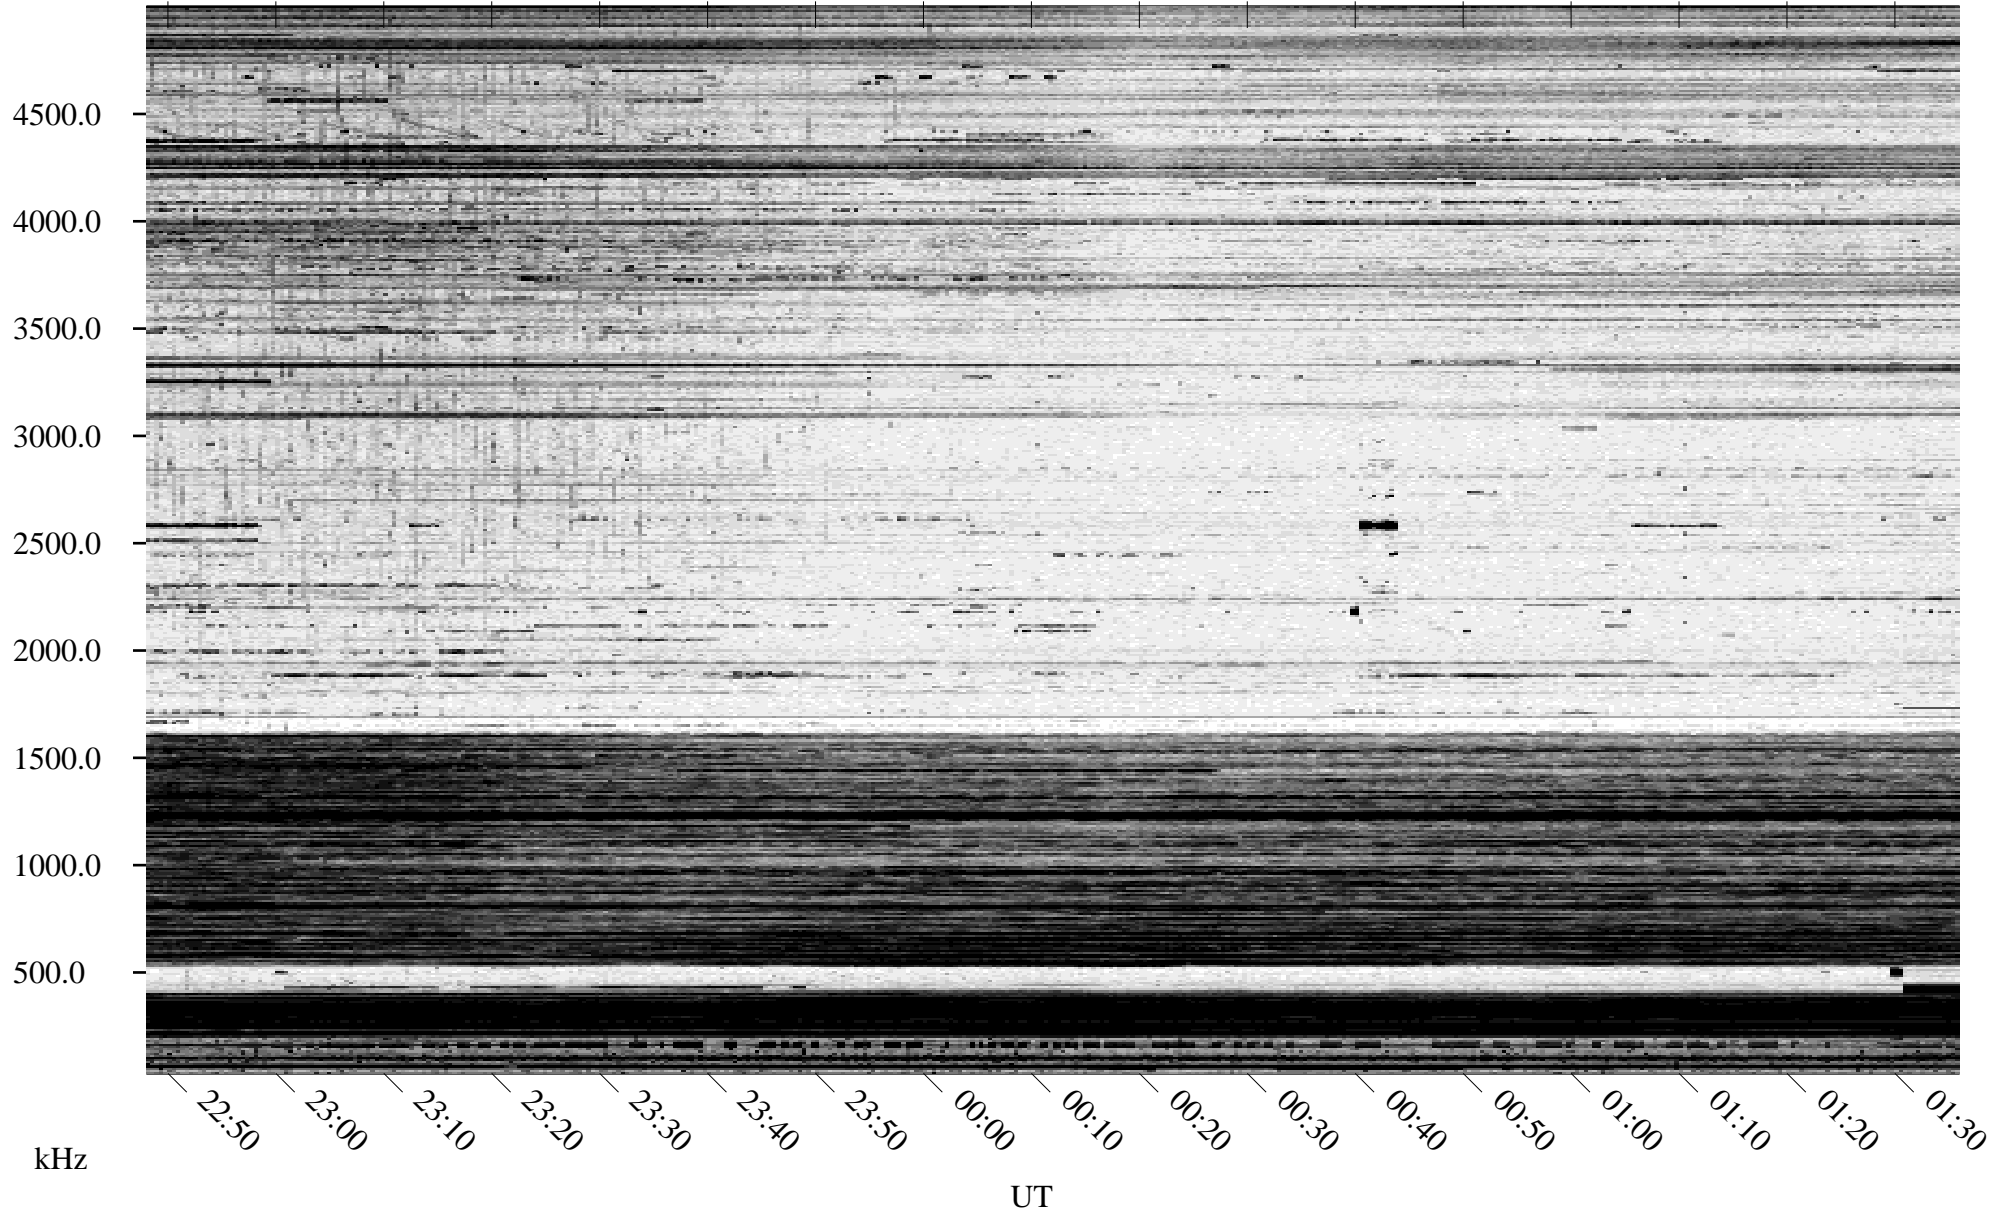

# 11/14/1995 Churchill, Manitoba

Linear Scale    Black = 161    White = 15

ch95318l.r00m max\_12

Page 1

# 11/14/1995 Churchill, Manitoba

Linear Scale    Black = 161    White = 15

ch95318l.r00m max\_12

Page 2

# 11/15/1995 Churchill, Manitoba

Linear Scale    Black = 161    White = 15

ch95318l.r00m max\_12

Page 3

# 11/15/1995 Churchill, Manitoba

Linear Scale    Black = 161    White = 15

ch95318l.r00m max\_12

Page 4