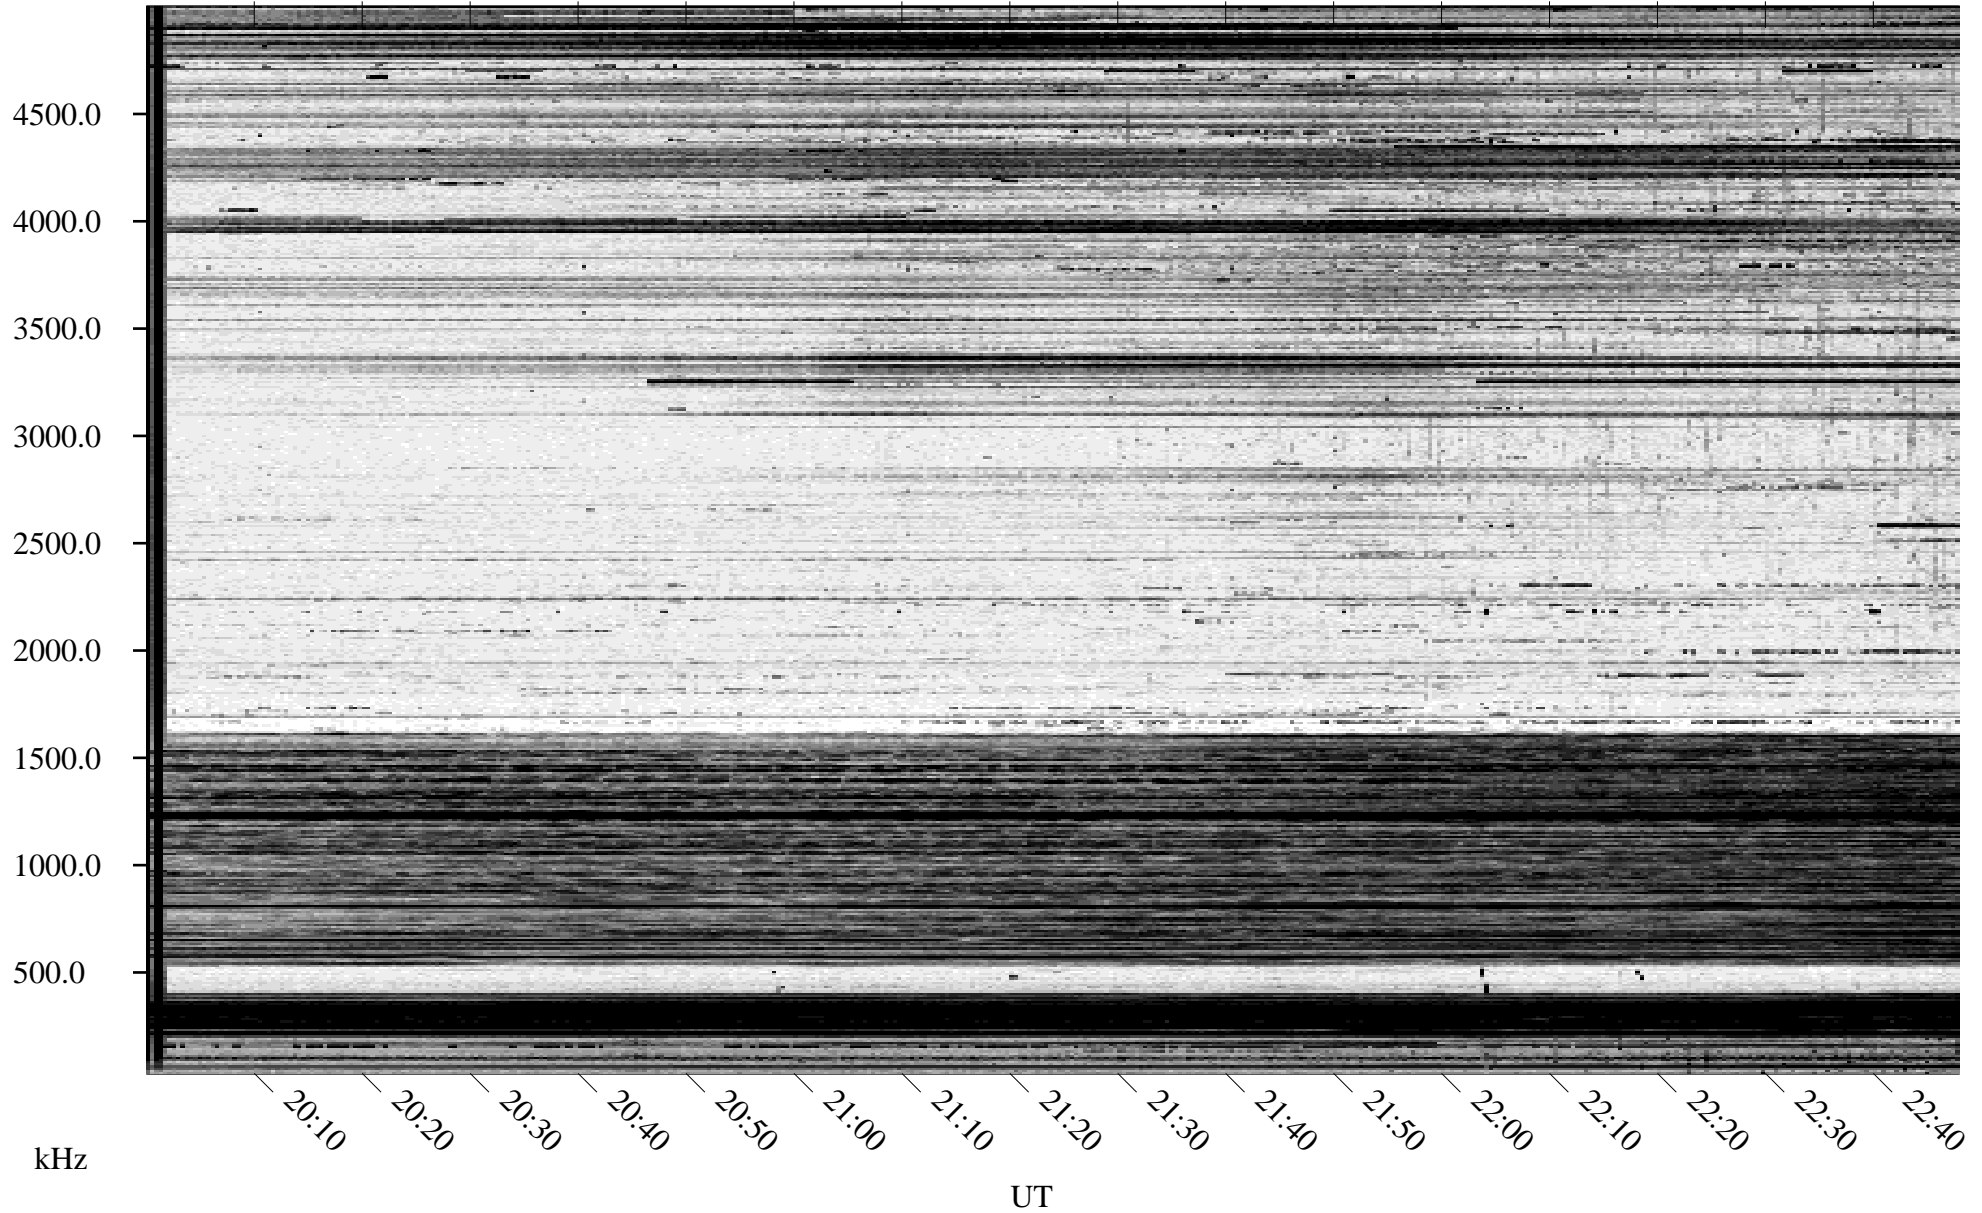

# 11/14/1995 Churchill, Manitoba

Linear Scale    Black = 161    White = 15

ch95318l.r00m max\_12

Page 1

# 11/14/1995 Churchill, Manitoba

Linear Scale    Black = 161    White = 15

ch95318l.r00m max\_12

Page 2

# 11/15/1995 Churchill, Manitoba

Linear Scale    Black = 161    White = 15

ch95318l.r00m max\_12

Page 3

# 11/15/1995 Churchill, Manitoba

Linear Scale    Black = 161    White = 15

ch95318l.r00m max\_12

Page 4