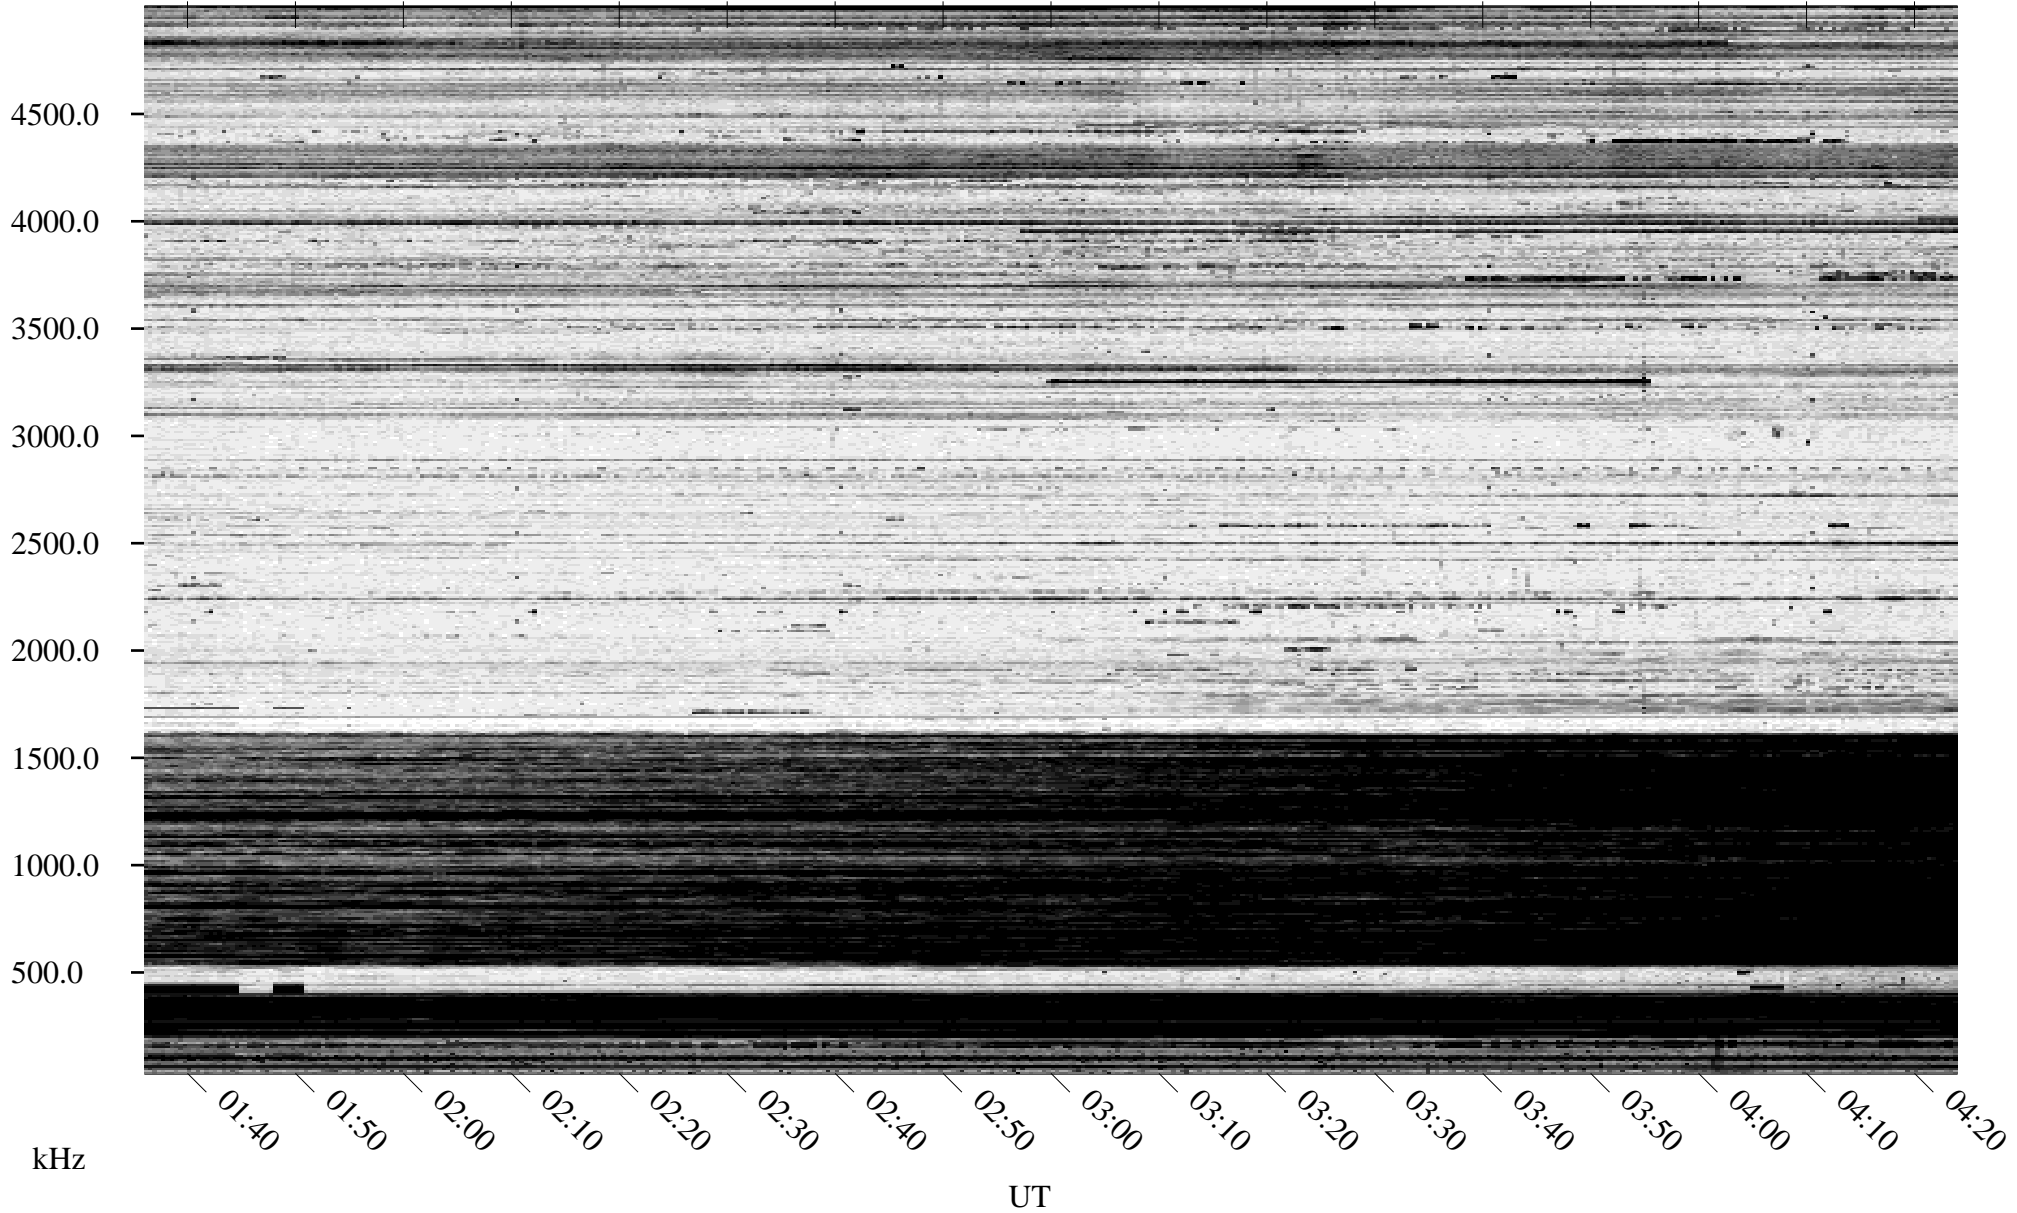

# 11/14/1995 Churchill, Manitoba

Linear Scale    Black = 161    White = 15

ch95318l.r00m max\_12

Page 1

# 11/14/1995 Churchill, Manitoba

Linear Scale    Black = 161    White = 15

ch95318l.r00m max\_12

Page 2

# 11/15/1995 Churchill, Manitoba

Linear Scale    Black = 161    White = 15

ch95318l.r00m max\_12

Page 3

# 11/15/1995 Churchill, Manitoba

Linear Scale    Black = 161    White = 15

ch95318l.r00m max\_12

Page 4