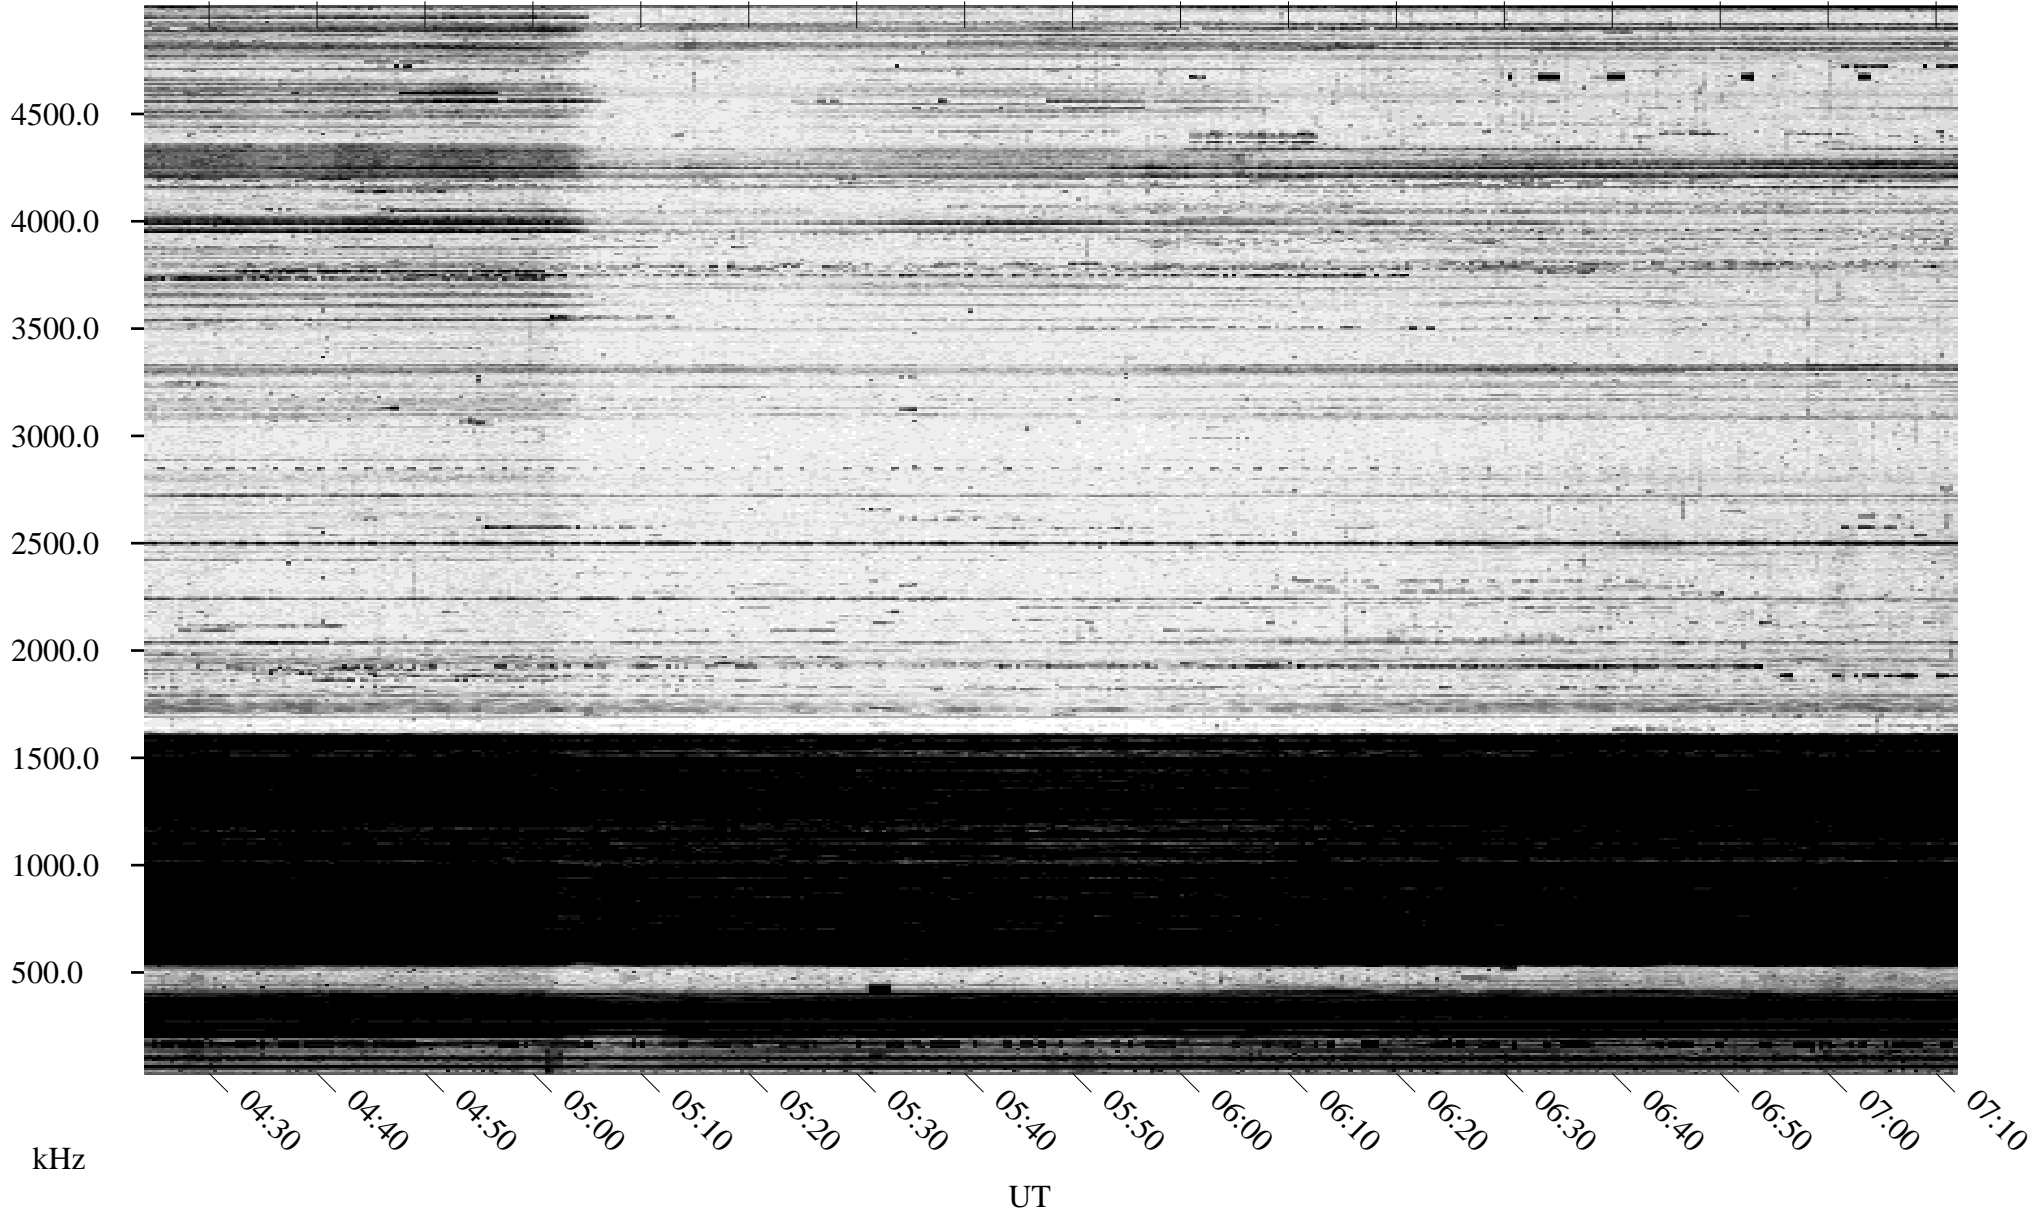

# 11/14/1995 Churchill, Manitoba

Linear Scale    Black = 161    White = 15

ch95318l.r00m max\_12

Page 2

# 11/15/1995 Churchill, Manitoba

Linear Scale    Black = 161    White = 15

ch95318l.r00m max\_12

Page 3

# 11/15/1995 Churchill, Manitoba

Linear Scale    Black = 161    White = 15

ch95318l.r00m max\_12

Page 4

# 11/15/1995 Churchill, Manitoba

Linear Scale    Black = 161    White = 15

ch95318l.r00m max\_12

Page 5