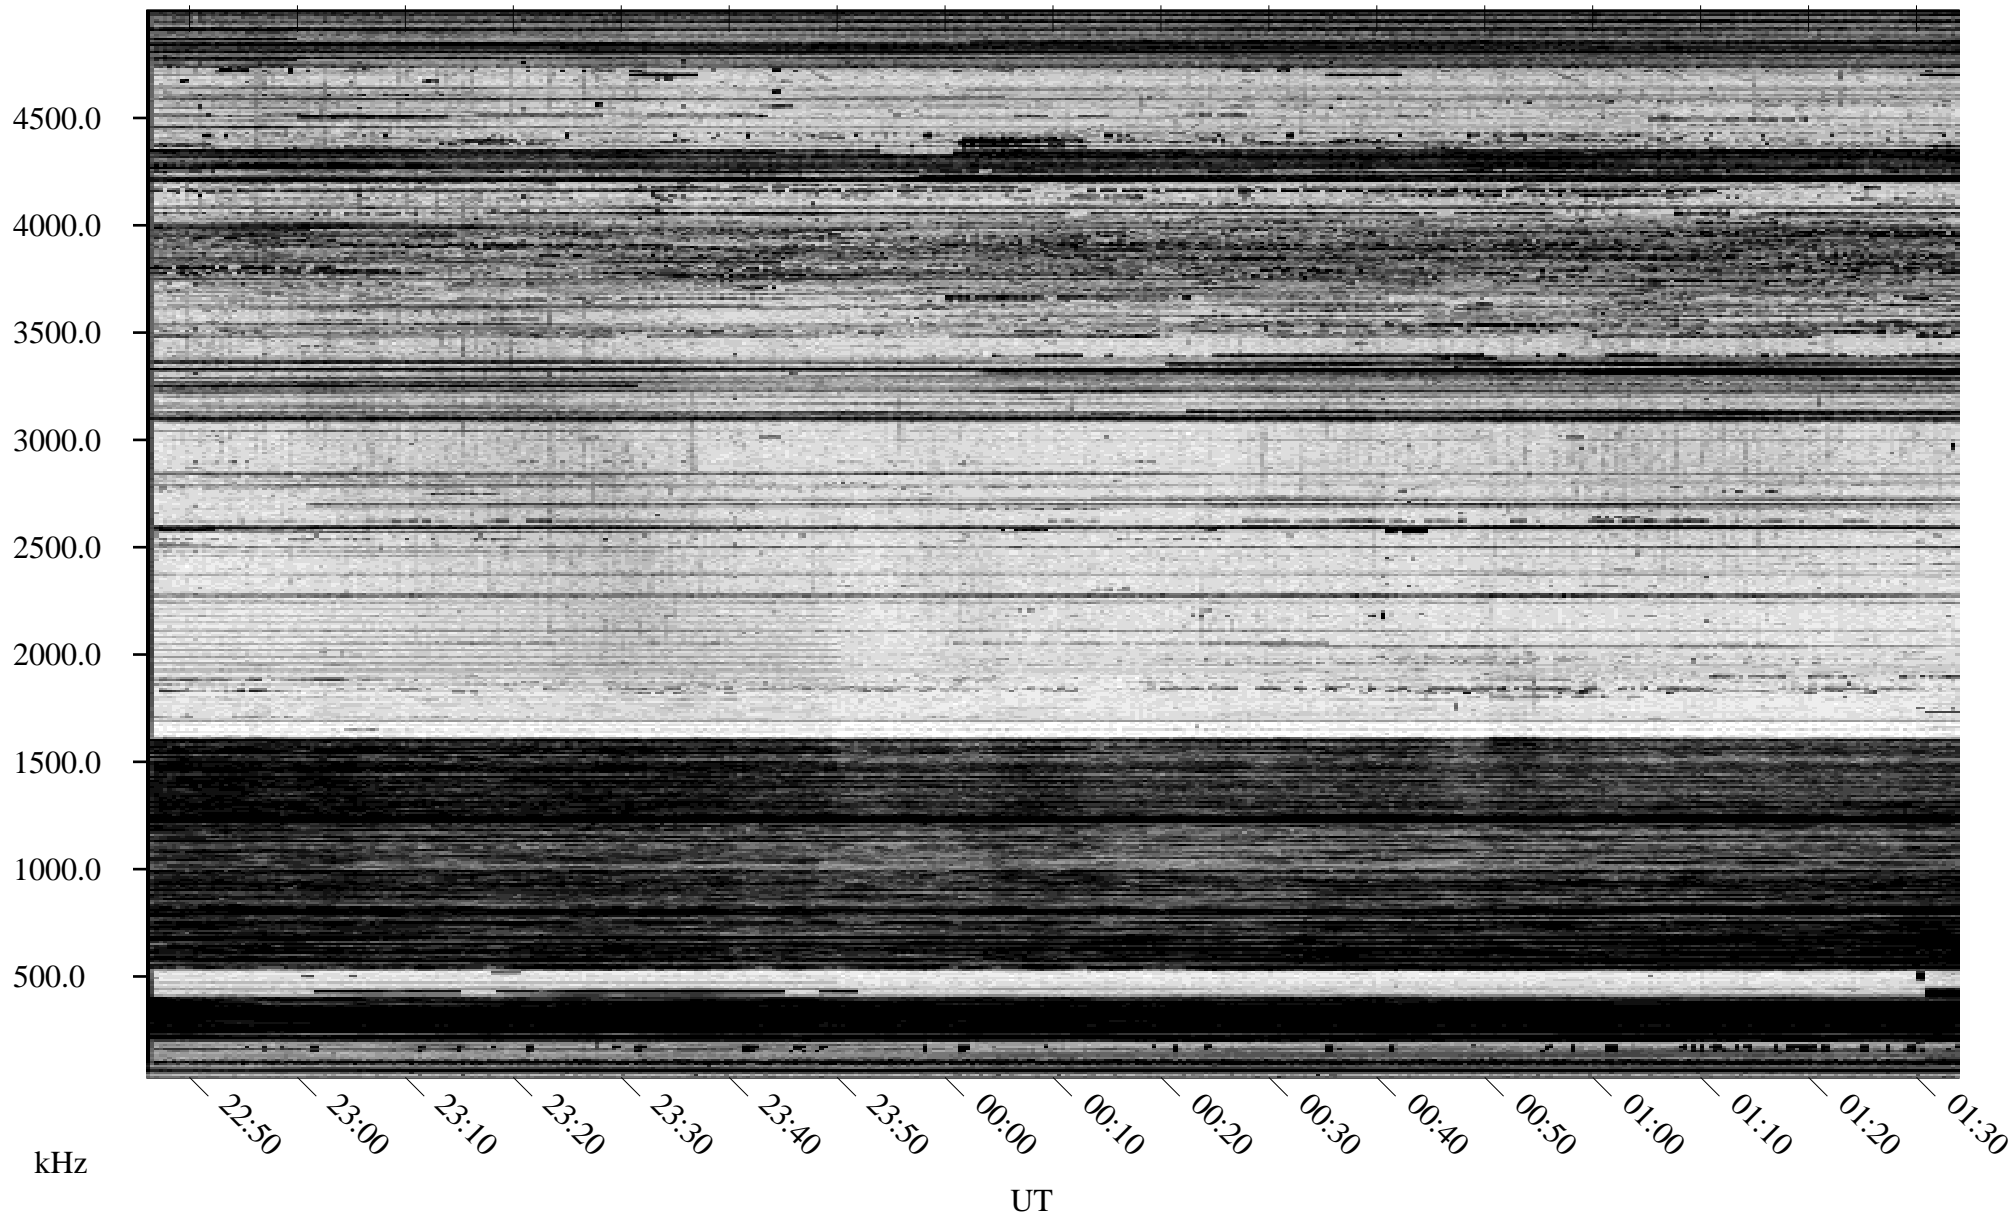

11/30/1995 Churchill, Manitoba

Linear Scale Black = 161 White = 15

ch95334l.r01m max_12

Page 1

12/01/1995 Churchill, Manitoba

Linear Scale Black = 161 White = 15

ch95334l.r01m max_12

Page 2

12/01/1995 Churchill, Manitoba

Linear Scale Black = 161 White = 15

ch95334l.r01m max_12

Page 3

12/01/1995 Churchill, Manitoba

Linear Scale Black = 161 White = 15

ch95334l.r01m max_12

Page 4

12/01/1995 Churchill, Manitoba

Linear Scale Black = 161 White = 15

ch95334l.r01m max_12

Page 5

12/01/1995 Churchill, Manitoba

Linear Scale Black = 161 White = 15

ch95334l.r01m max_12

Page 6

12/01/1995 Churchill, Manitoba

Linear Scale Black = 161 White = 15

ch95334l.r01m max_12

Page 7