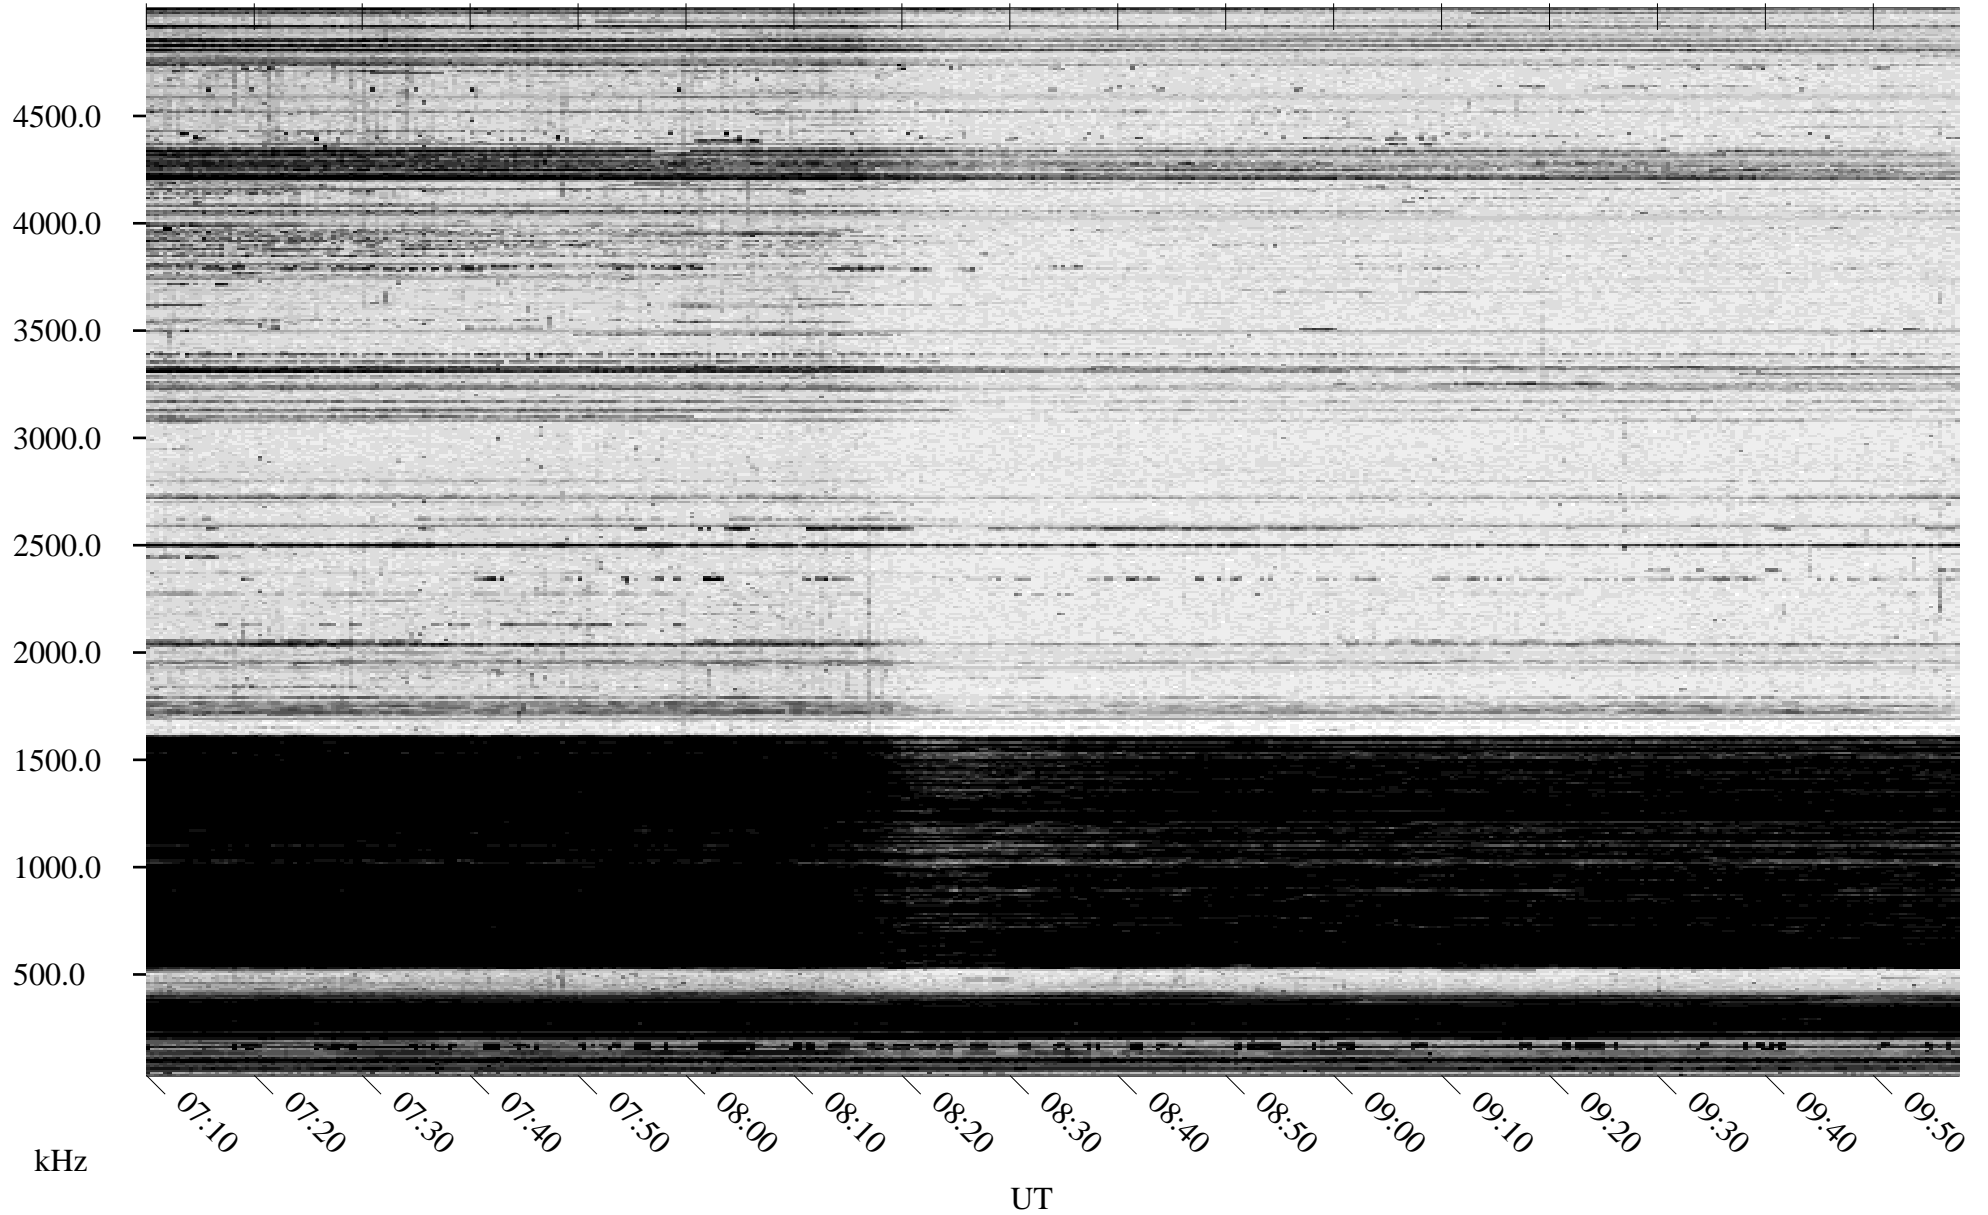

11/30/1995 Churchill, Manitoba

Linear Scale Black = 161 White = 15

ch95334l.r01m max_12

Page 1

12/01/1995 Churchill, Manitoba

Linear Scale Black = 161 White = 15

ch95334l.r01m max_12

Page 2

12/01/1995 Churchill, Manitoba

Linear Scale Black = 161 White = 15

ch95334l.r01m max_12

Page 3

12/01/1995 Churchill, Manitoba

Linear Scale Black = 161 White = 15

ch95334l.r01m max_12

Page 4

12/01/1995 Churchill, Manitoba

Linear Scale Black = 161 White = 15

ch95334l.r01m max_12

Page 5

12/01/1995 Churchill, Manitoba

Linear Scale Black = 161 White = 15

ch95334l.r01m max_12

Page 6

12/01/1995 Churchill, Manitoba

Linear Scale Black = 161 White = 15

ch95334l.r01m max_12

Page 7