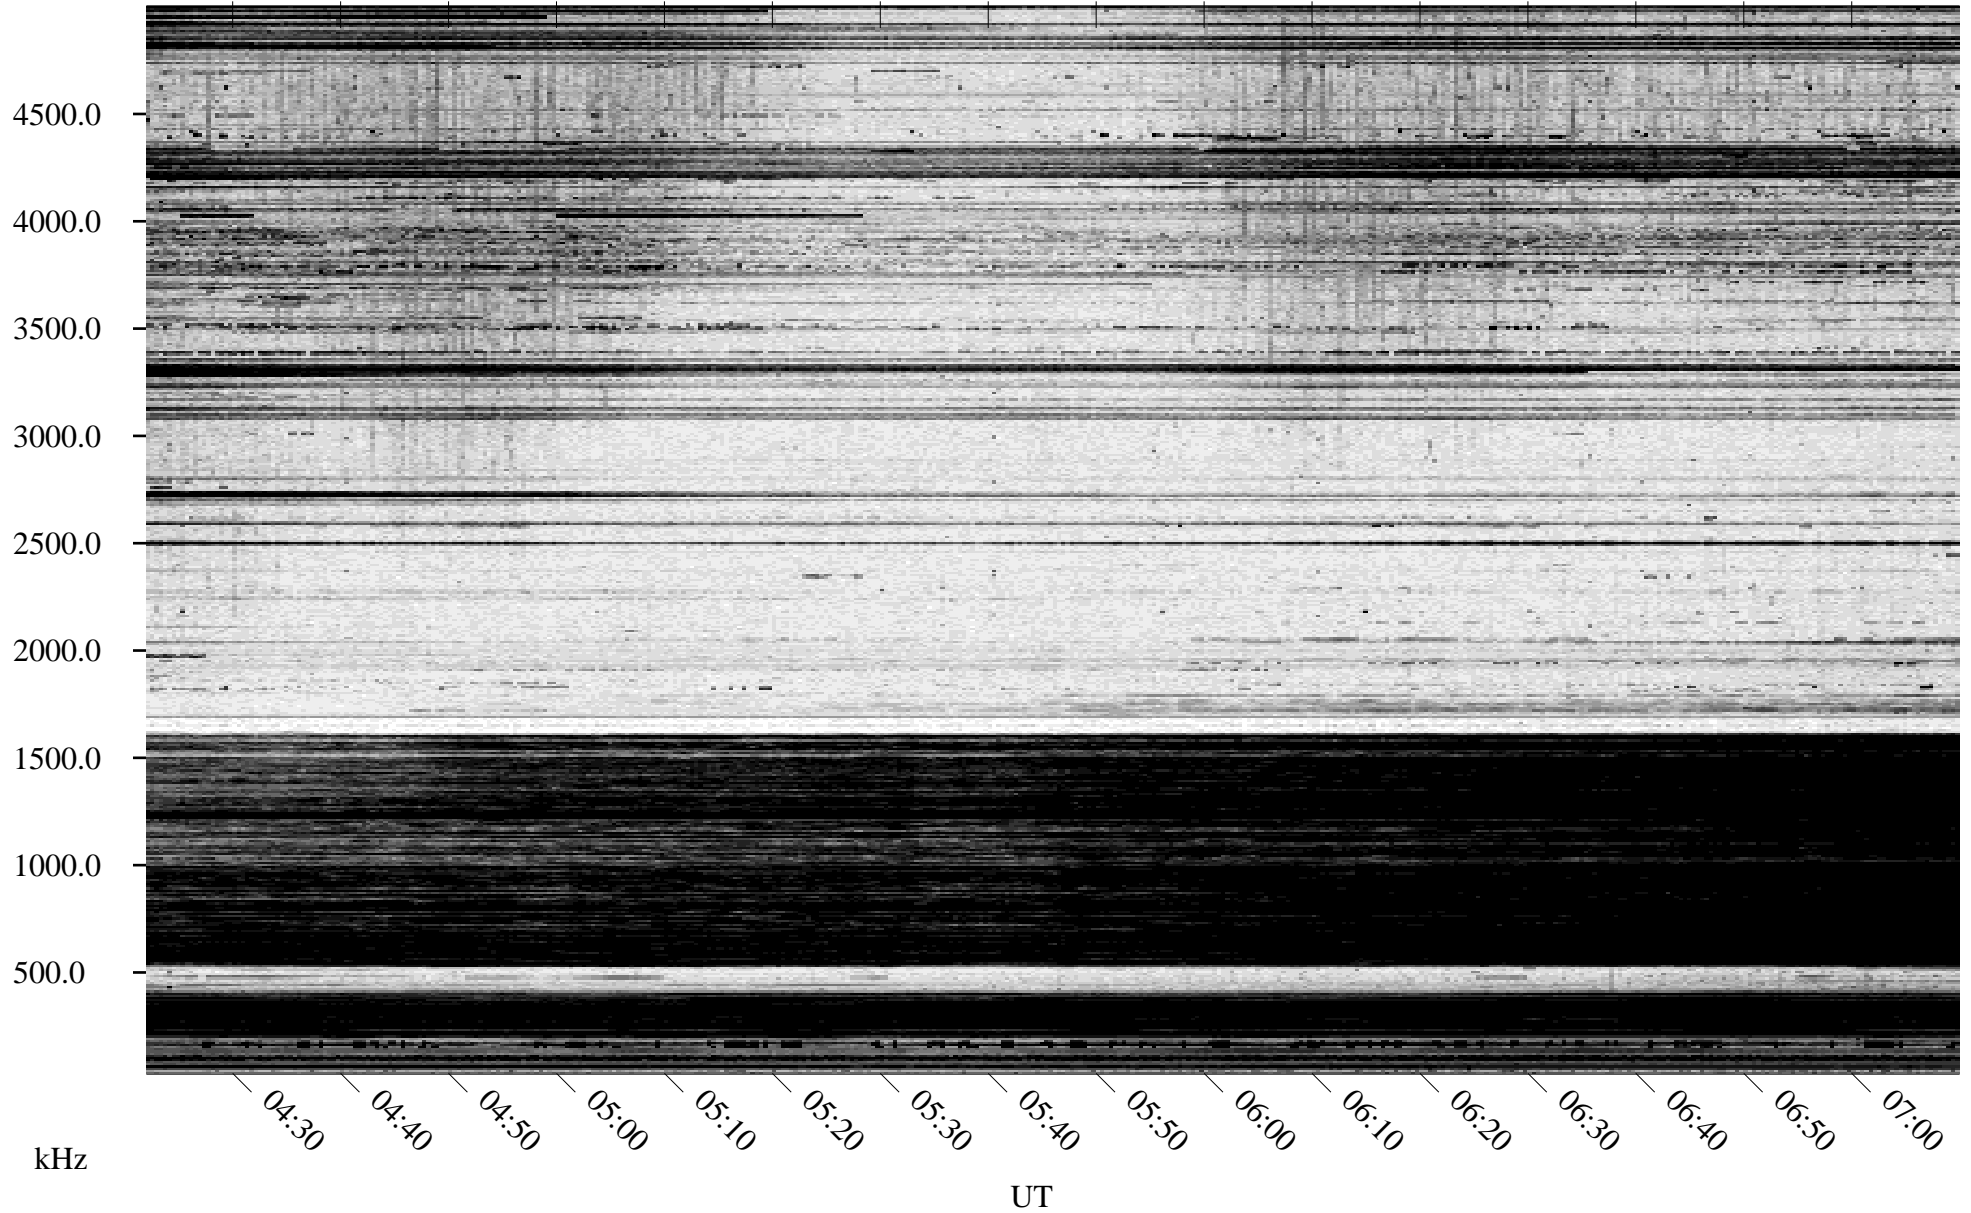

11/30/1995 Churchill, Manitoba

Linear Scale Black = 161 White = 15

ch95334l.r01m max_12

Page 1

12/01/1995 Churchill, Manitoba

Linear Scale Black = 161 White = 15

ch95334l.r01m max_12

Page 2

12/01/1995 Churchill, Manitoba

Linear Scale Black = 161 White = 15

ch95334l.r01m max_12

Page 3

12/01/1995 Churchill, Manitoba

Linear Scale Black = 161 White = 15

ch95334l.r01m max_12

Page 4

12/01/1995 Churchill, Manitoba

Linear Scale Black = 161 White = 15

ch95334l.r01m max_12

Page 5

12/01/1995 Churchill, Manitoba

Linear Scale Black = 161 White = 15

ch95334l.r01m max_12

Page 6

12/01/1995 Churchill, Manitoba

Linear Scale Black = 161 White = 15

ch95334l.r01m max_12

Page 7