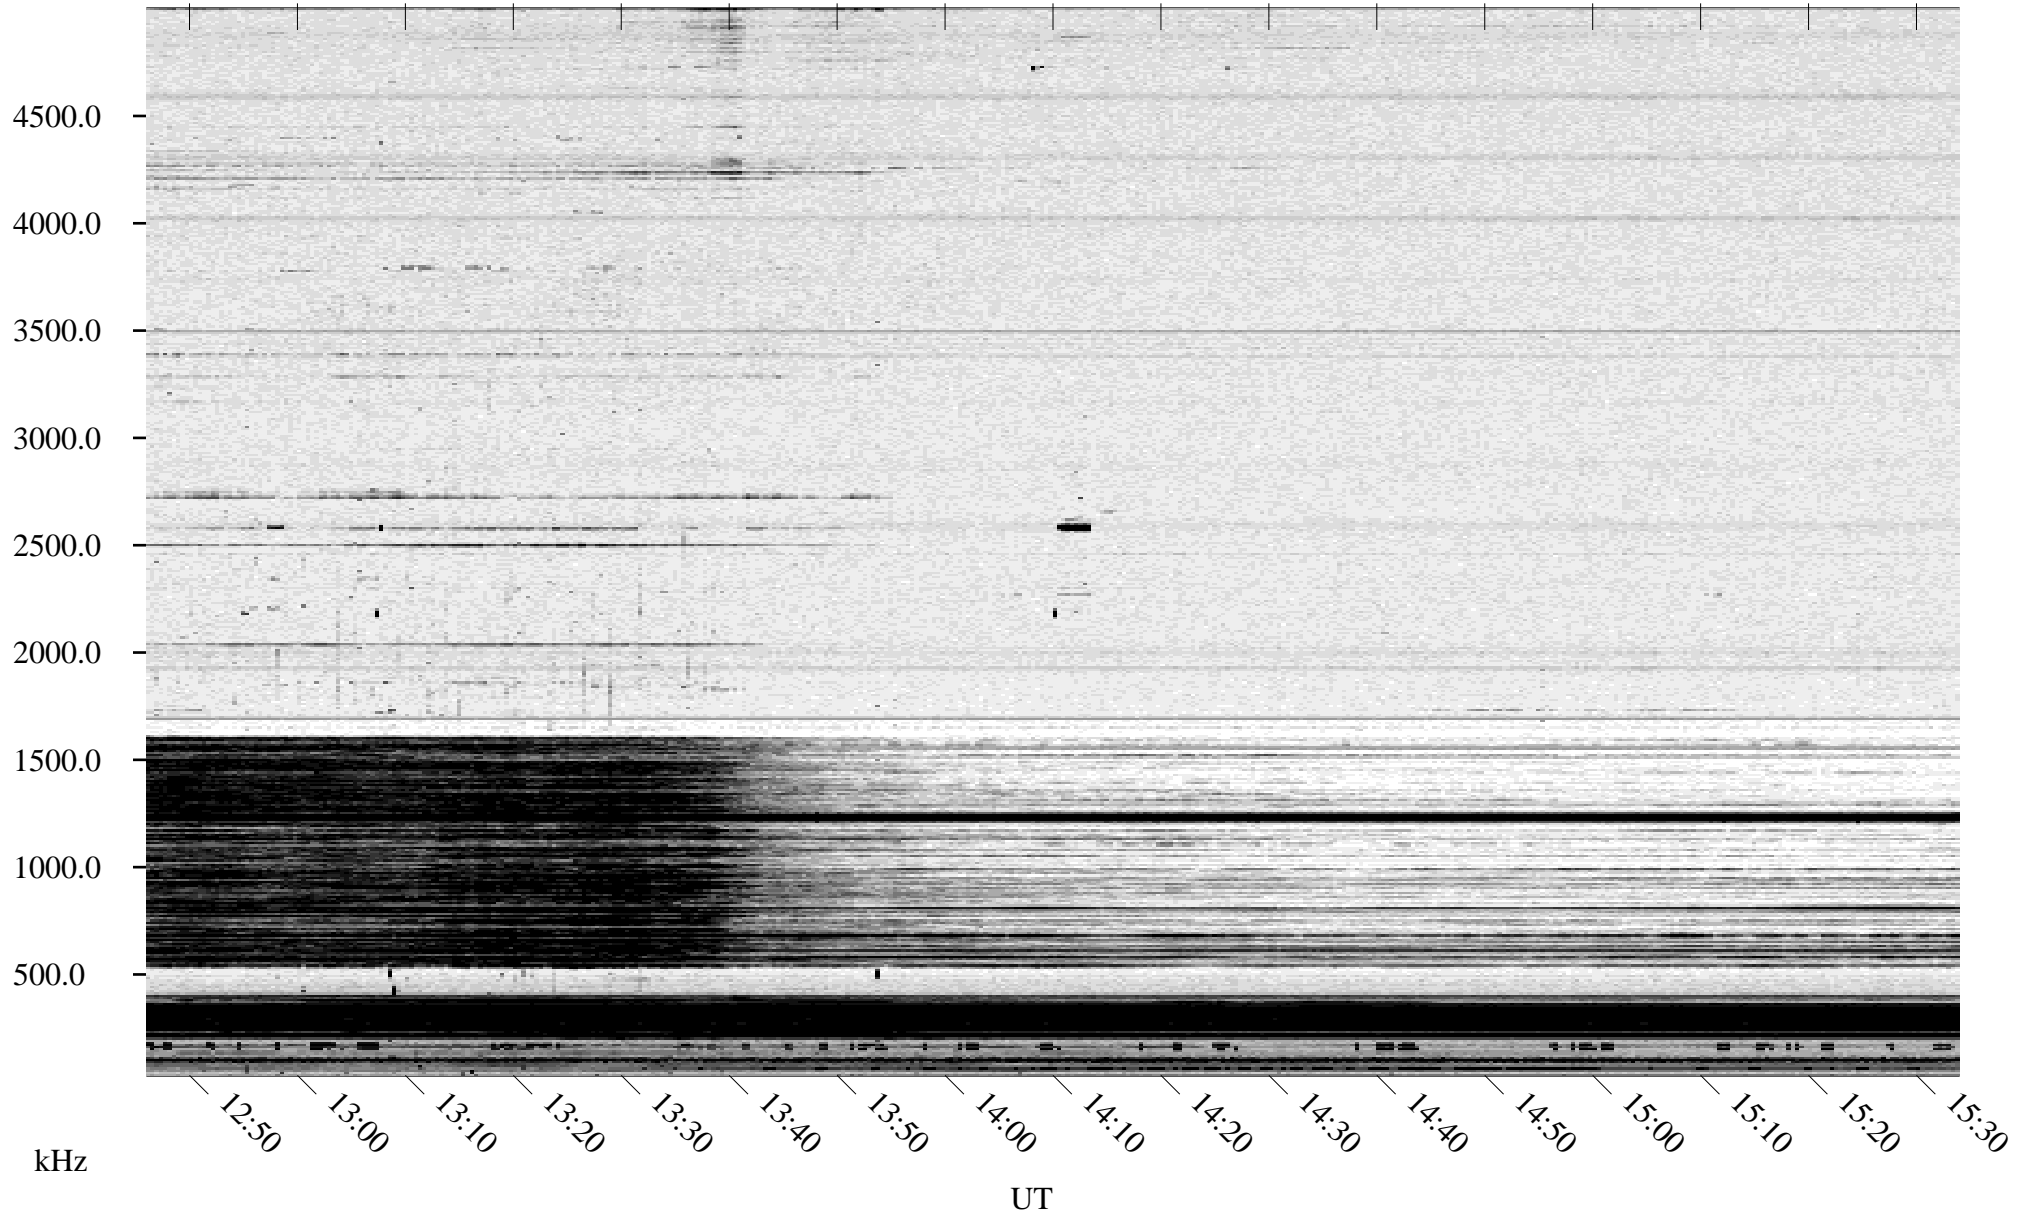

11/30/1995 Churchill, Manitoba

Linear Scale Black = 161 White = 15

ch95334l.r01m max_12

Page 1

12/01/1995 Churchill, Manitoba

Linear Scale Black = 161 White = 15

ch95334l.r01m max_12

Page 2

12/01/1995 Churchill, Manitoba

Linear Scale Black = 161 White = 15

ch95334l.r01m max_12

Page 3

12/01/1995 Churchill, Manitoba

Linear Scale Black = 161 White = 15

ch95334l.r01m max_12

Page 4

12/01/1995 Churchill, Manitoba

Linear Scale Black = 161 White = 15

ch95334l.r01m max_12

Page 5

12/01/1995 Churchill, Manitoba

Linear Scale Black = 161 White = 15

ch95334l.r01m max_12

Page 6

12/01/1995 Churchill, Manitoba

Linear Scale Black = 161 White = 15

ch95334l.r01m max_12

Page 7