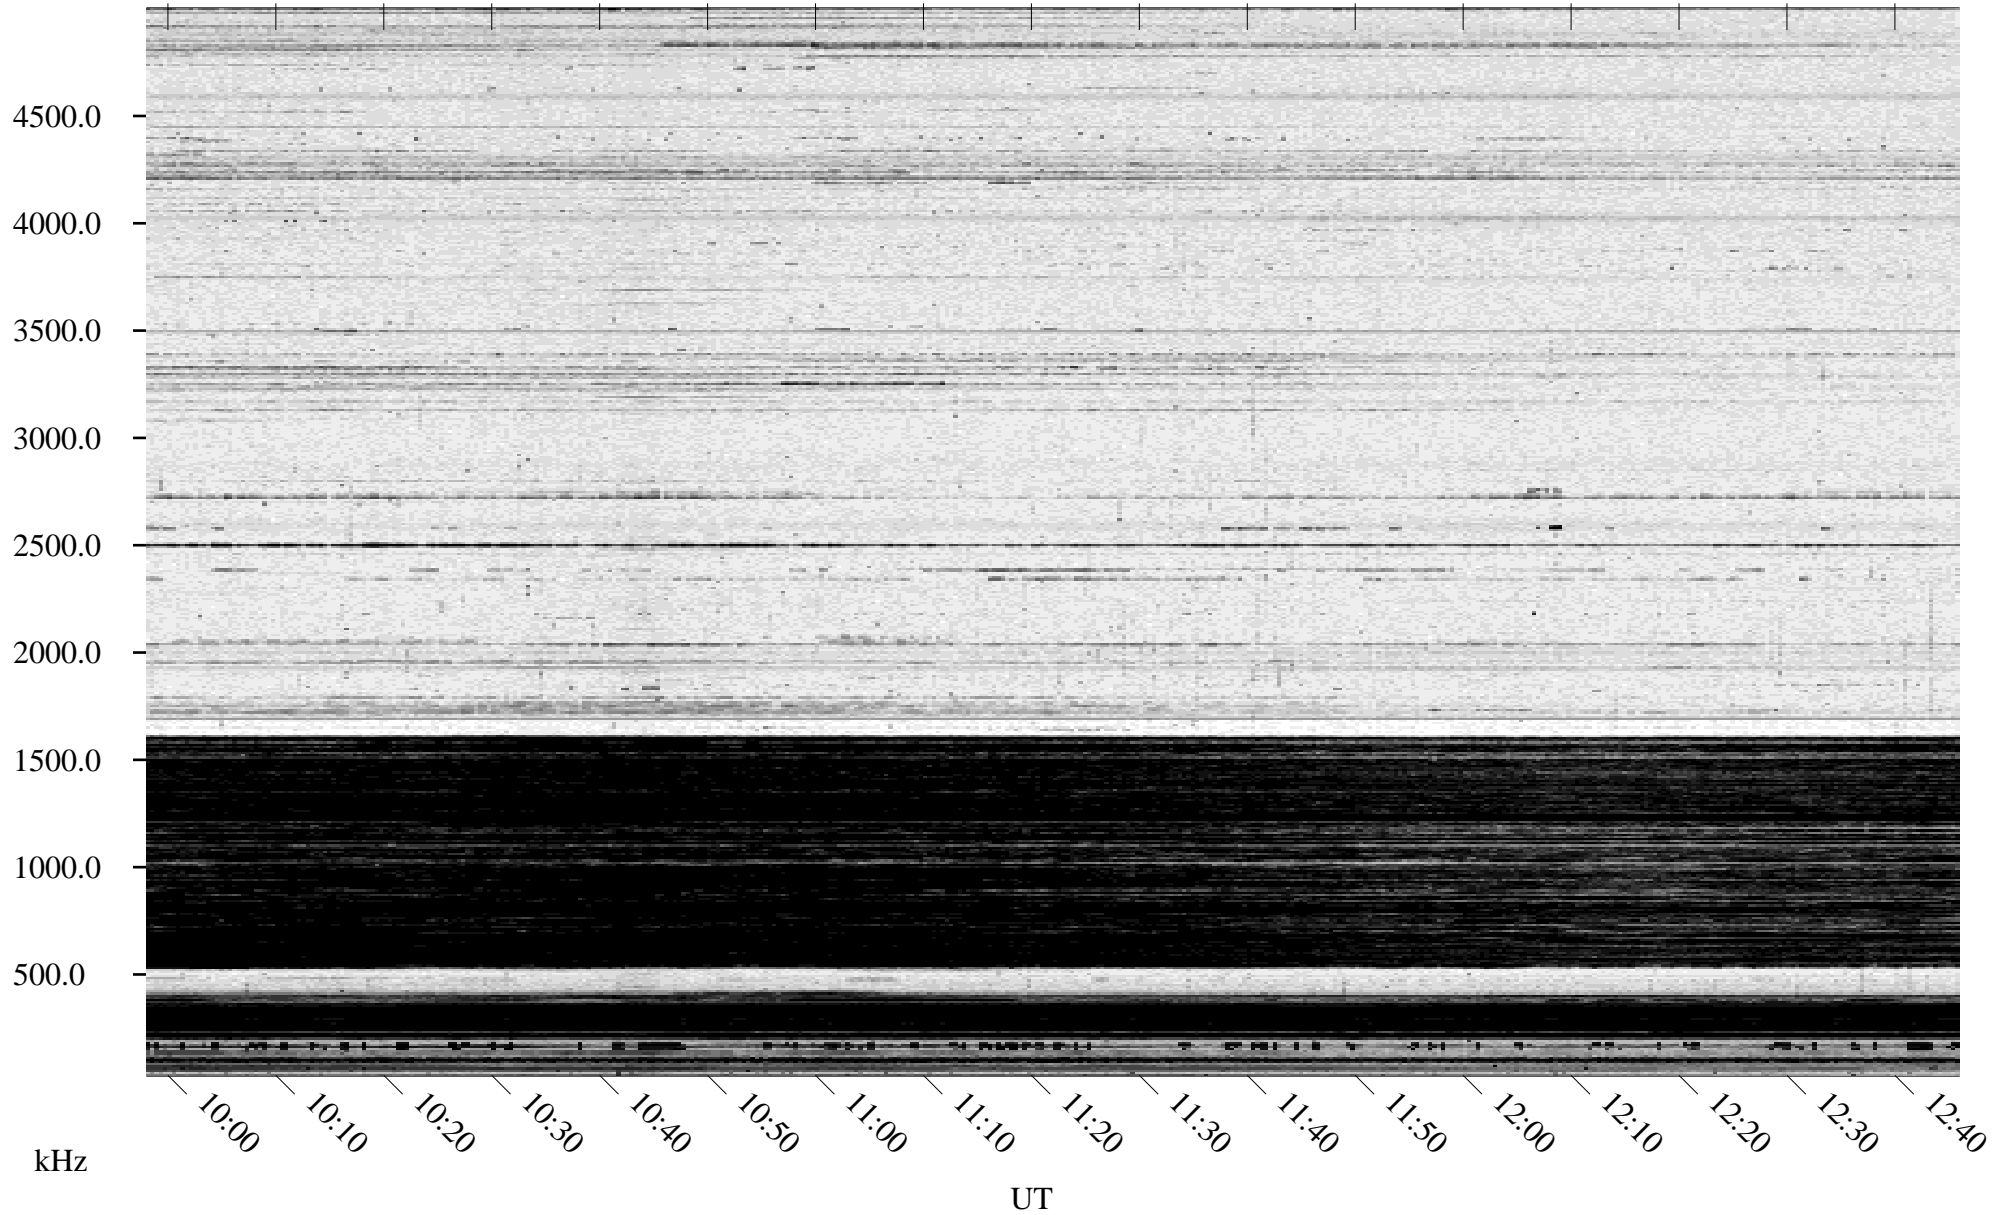

11/30/1995 Churchill, Manitoba

Linear Scale Black = 161 White = 15

ch95334l.r01m max_12

Page 1

12/01/1995 Churchill, Manitoba

Linear Scale Black = 161 White = 15

ch95334l.r01m max_12

Page 2

12/01/1995 Churchill, Manitoba

Linear Scale Black = 161 White = 15

ch95334l.r01m max_12

Page 3

12/01/1995 Churchill, Manitoba

Linear Scale Black = 161 White = 15

ch95334l.r01m max_12

Page 4

12/01/1995 Churchill, Manitoba

Linear Scale Black = 161 White = 15

ch95334l.r01m max_12

Page 5

12/01/1995 Churchill, Manitoba

Linear Scale Black = 161 White = 15

ch95334l.r01m max_12

Page 6

12/01/1995 Churchill, Manitoba

Linear Scale Black = 161 White = 15

ch95334l.r01m max_12

Page 7