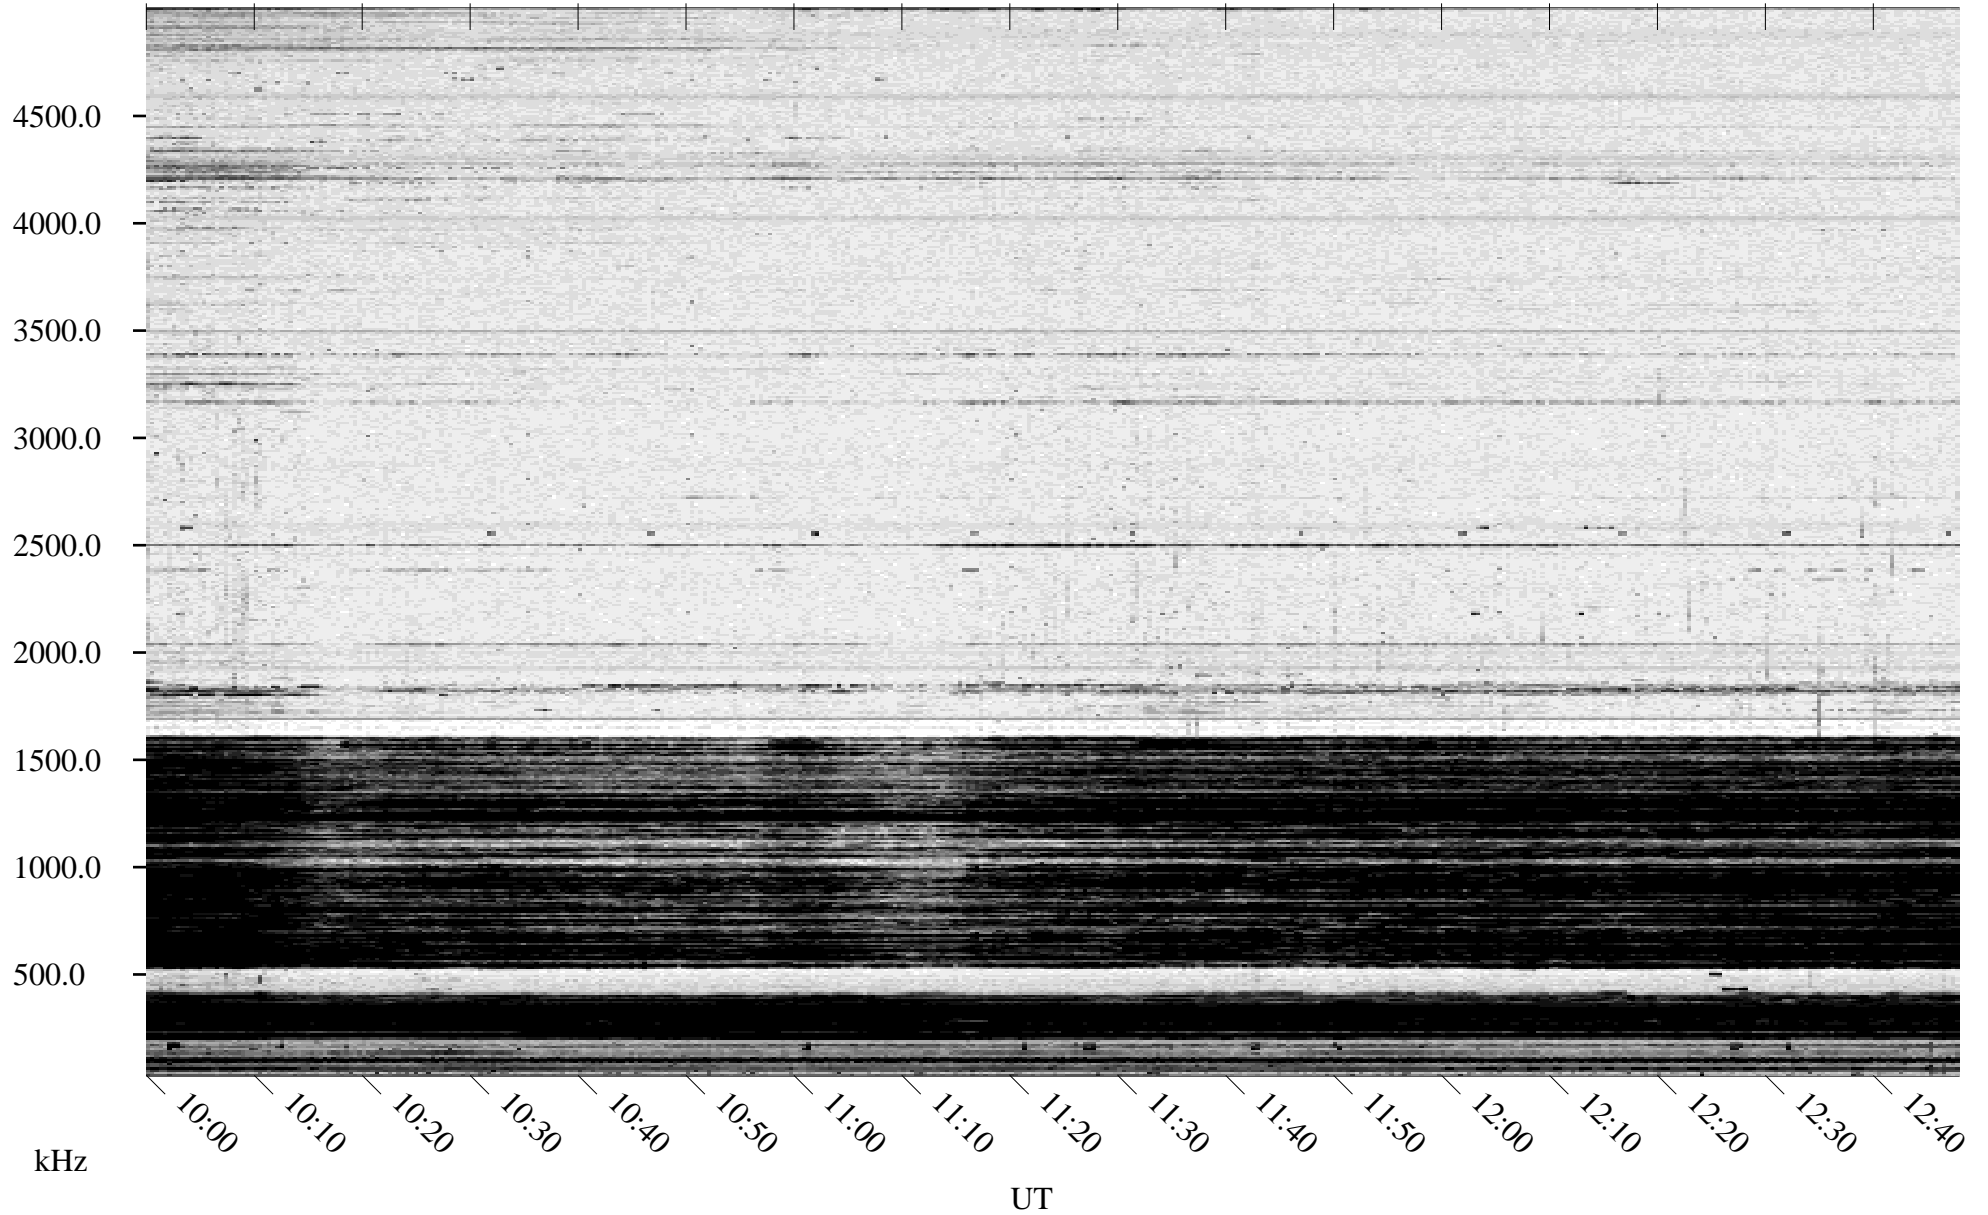

12/01/1995 Churchill, Manitoba

Linear Scale Black = 161 White = 15

ch953351.r00m max_12

Page 1

12/01/1995 Churchill, Manitoba

Linear Scale Black = 161 White = 15

ch953351.r00m max_12

Page 2

12/02/1995 Churchill, Manitoba

Linear Scale Black = 161 White = 15

ch953351.r00m max_12

Page 3

12/02/1995 Churchill, Manitoba

Linear Scale Black = 161 White = 15

ch953351.r00m max_12

Page 4

12/02/1995 Churchill, Manitoba

Linear Scale Black = 161 White = 15

ch953351.r00m max_12

Page 5

12/02/1995 Churchill, Manitoba

Linear Scale Black = 161 White = 15

ch953351.r00m max_12

Page 6

12/02/1995 Churchill, Manitoba

Linear Scale Black = 161 White = 15

ch953351.r00m max_12

Page 7

12/02/1995 Churchill, Manitoba

Linear Scale Black = 161 White = 15

ch953351.r00m max_12