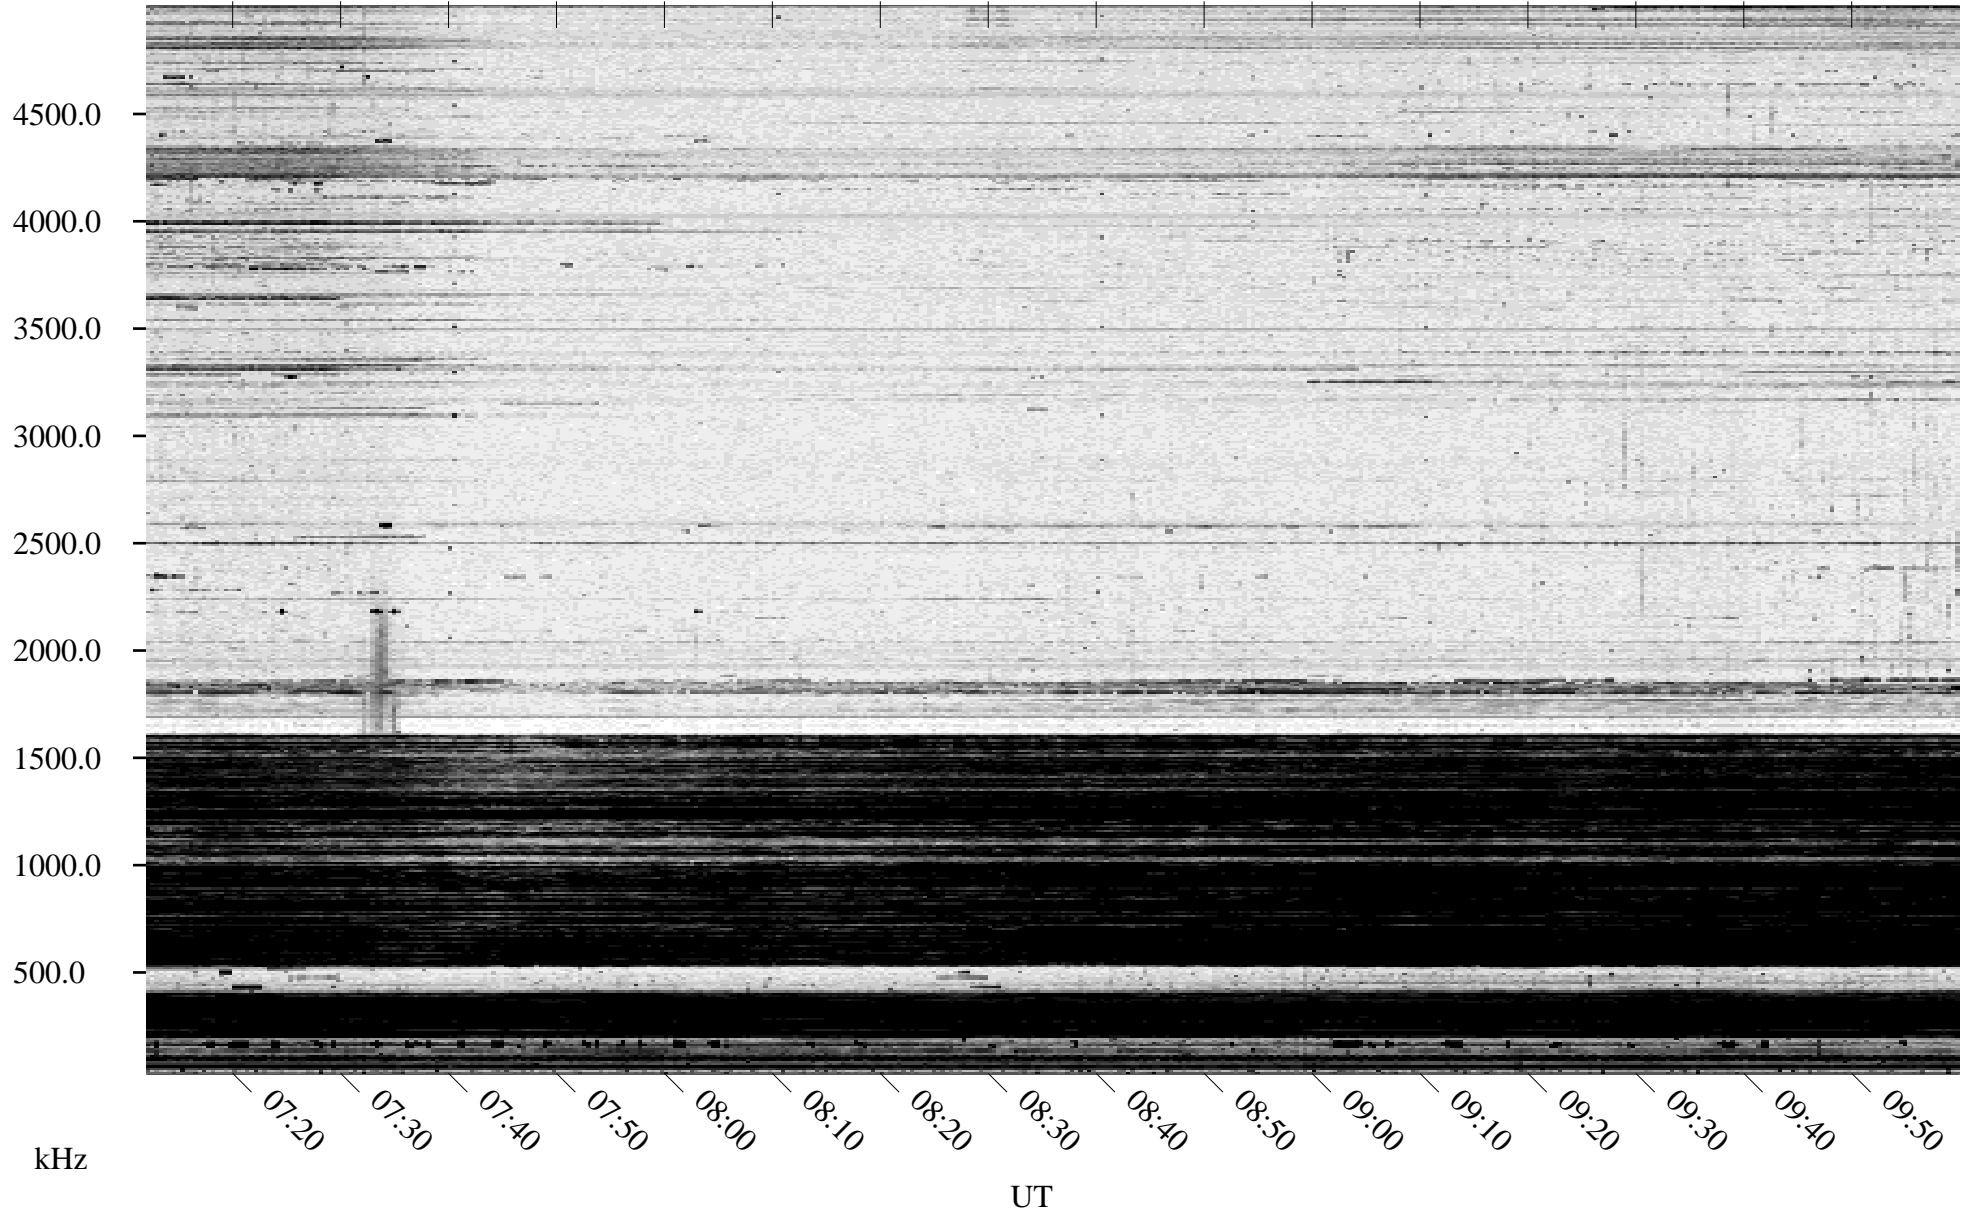

12/01/1995 Churchill, Manitoba

Linear Scale Black = 161 White = 15

ch953351.r00m max_12

Page 1

12/01/1995 Churchill, Manitoba

Linear Scale Black = 161 White = 15

ch953351.r00m max_12

Page 2

12/02/1995 Churchill, Manitoba

Linear Scale Black = 161 White = 15

ch953351.r00m max_12

Page 3

12/02/1995 Churchill, Manitoba

Linear Scale Black = 161 White = 15

ch953351.r00m max_12

Page 4

12/02/1995 Churchill, Manitoba

Linear Scale Black = 161 White = 15

ch953351.r00m max_12

Page 5

12/02/1995 Churchill, Manitoba

Linear Scale Black = 161 White = 15

ch953351.r00m max_12

Page 6

12/02/1995 Churchill, Manitoba

Linear Scale Black = 161 White = 15

ch953351.r00m max_12

Page 7

12/02/1995 Churchill, Manitoba

Linear Scale Black = 161 White = 15

ch953351.r00m max_12