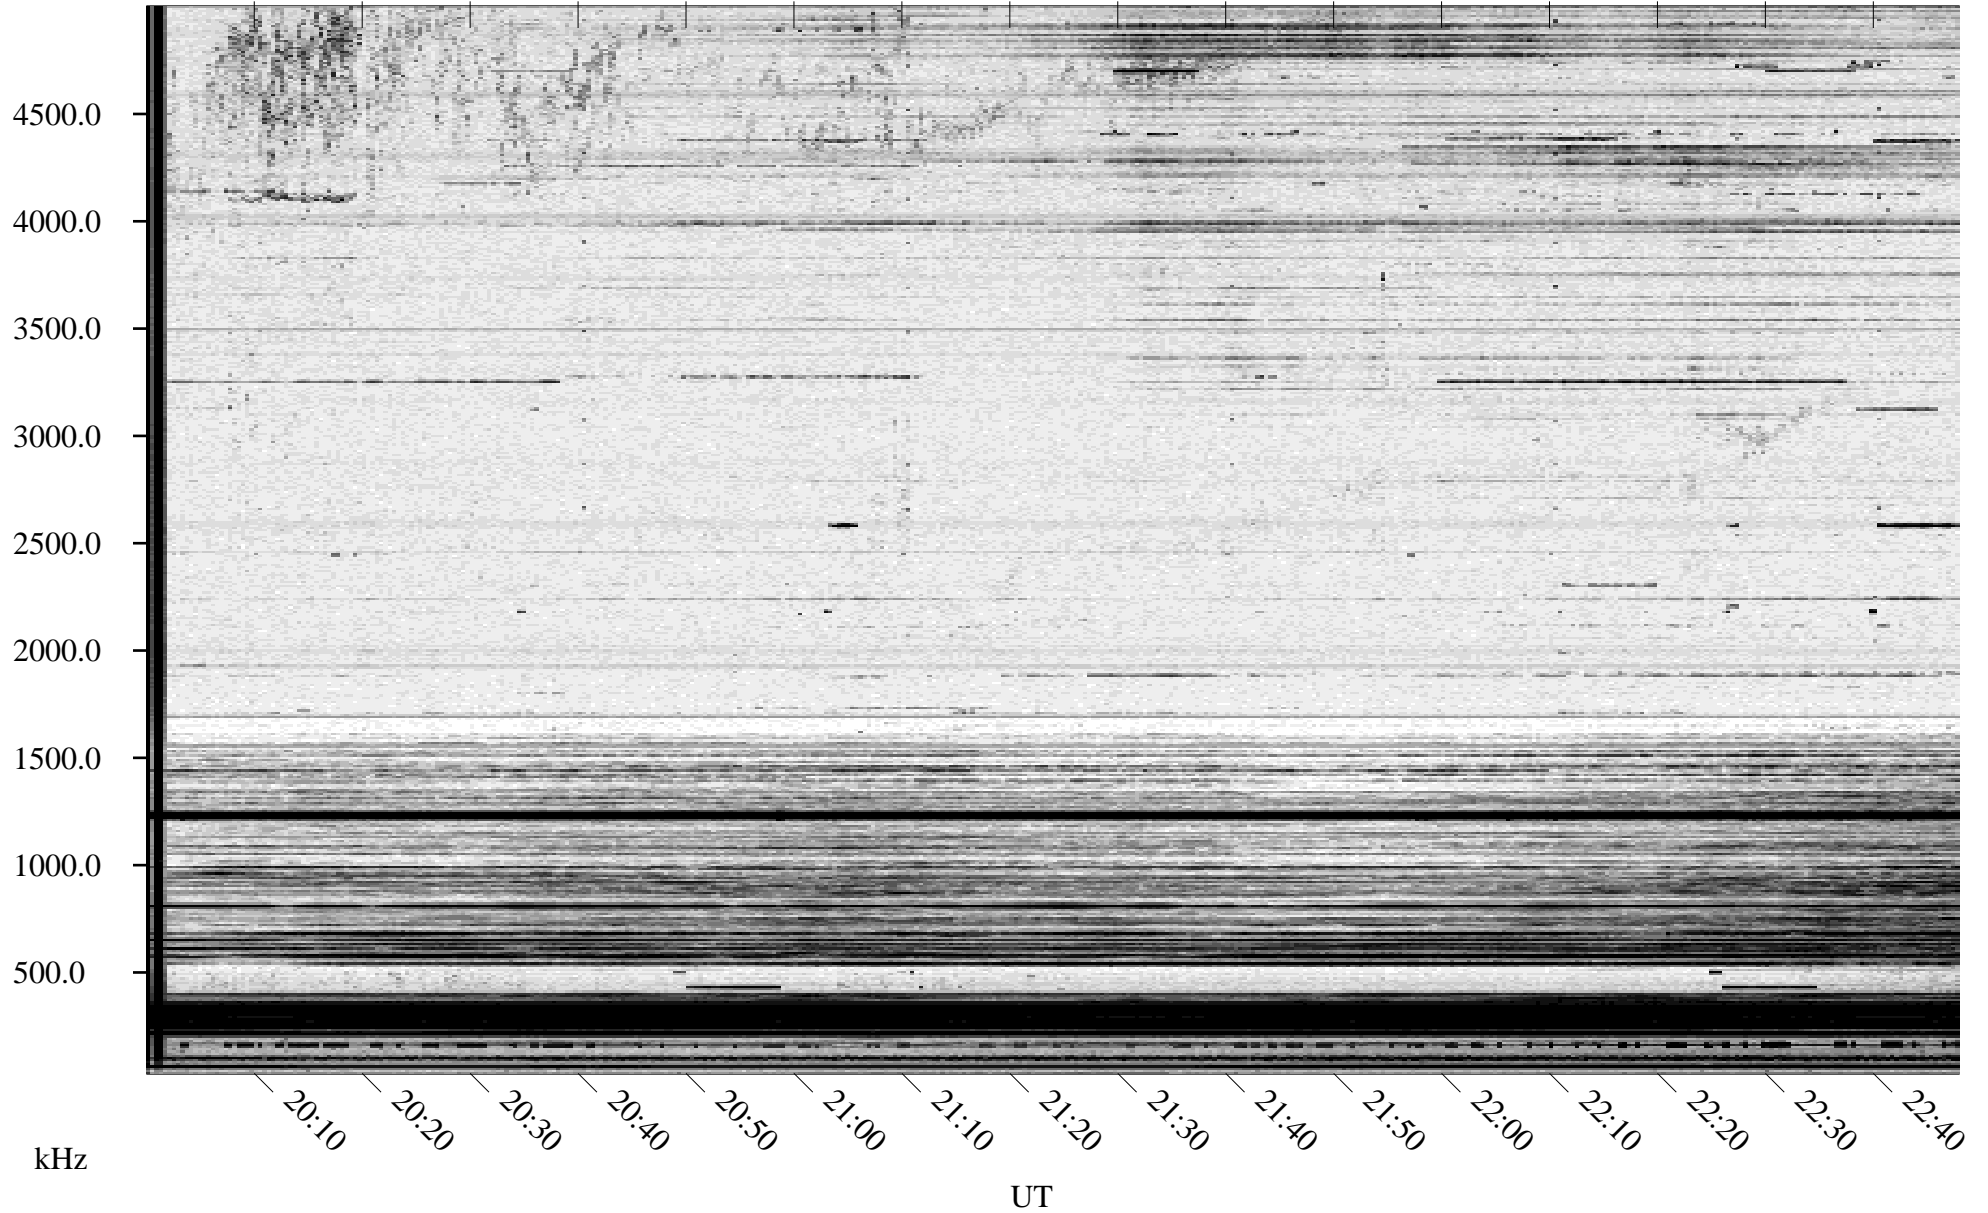

12/01/1995 Churchill, Manitoba

Linear Scale Black = 161 White = 15

ch953351.r00m max_12

Page 1

12/01/1995 Churchill, Manitoba

Linear Scale Black = 161 White = 15

ch953351.r00m max_12

Page 2

12/02/1995 Churchill, Manitoba

Linear Scale Black = 161 White = 15

ch953351.r00m max_12

Page 3

12/02/1995 Churchill, Manitoba

Linear Scale Black = 161 White = 15

ch953351.r00m max_12

Page 4

12/02/1995 Churchill, Manitoba

Linear Scale Black = 161 White = 15

ch953351.r00m max_12

Page 5

12/02/1995 Churchill, Manitoba

Linear Scale Black = 161 White = 15

ch953351.r00m max_12

Page 6

12/02/1995 Churchill, Manitoba

Linear Scale Black = 161 White = 15

ch953351.r00m max_12

Page 7

12/02/1995 Churchill, Manitoba

Linear Scale Black = 161 White = 15

ch953351.r00m max_12