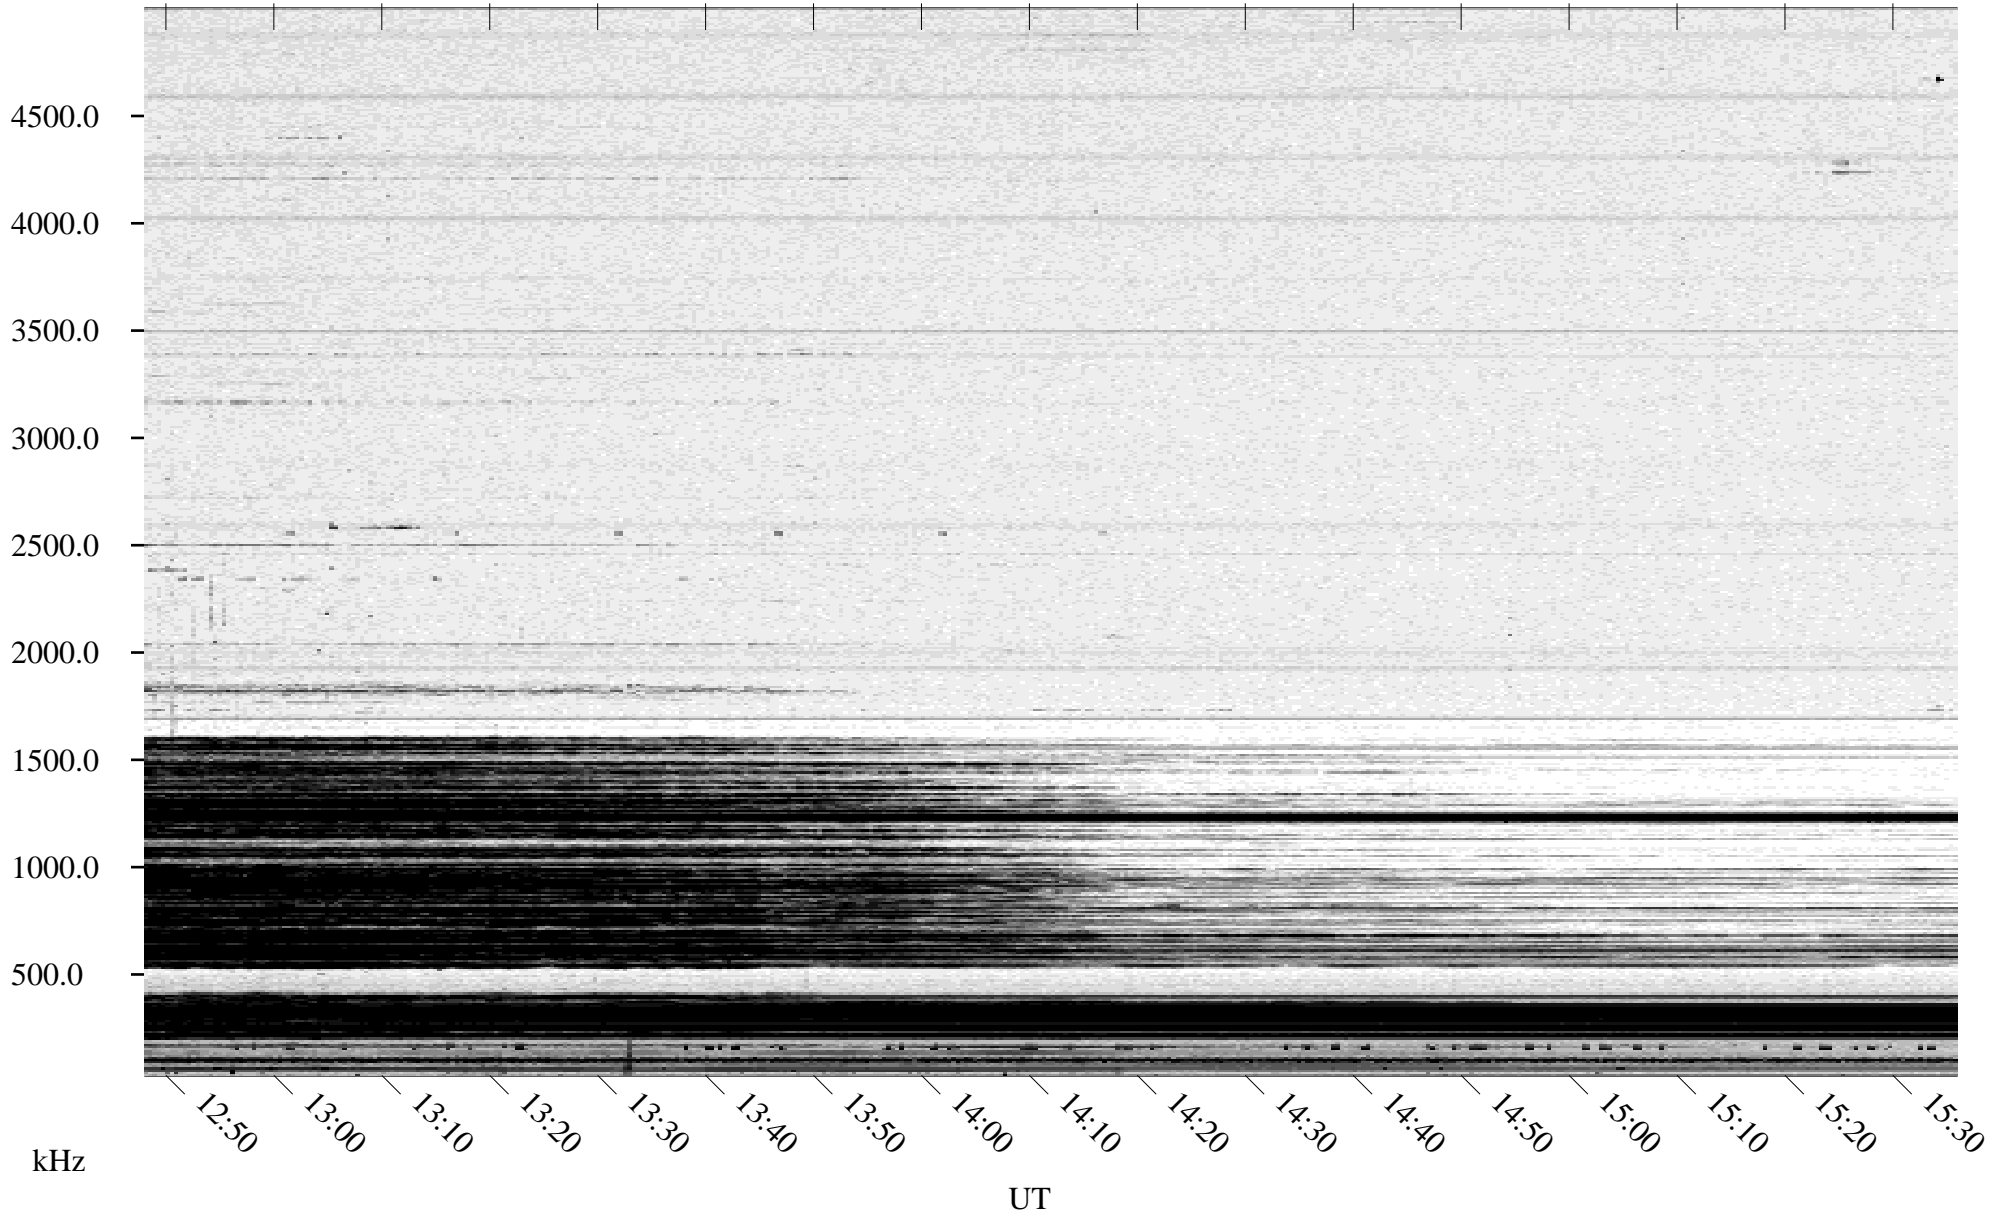

12/01/1995 Churchill, Manitoba

Linear Scale Black = 161 White = 15

ch953351.r00m max_12

Page 1

12/01/1995 Churchill, Manitoba

Linear Scale Black = 161 White = 15

ch953351.r00m max_12

Page 2

12/02/1995 Churchill, Manitoba

Linear Scale Black = 161 White = 15

ch953351.r00m max_12

Page 3

12/02/1995 Churchill, Manitoba

Linear Scale Black = 161 White = 15

ch953351.r00m max_12

Page 4

12/02/1995 Churchill, Manitoba

Linear Scale Black = 161 White = 15

ch953351.r00m max_12

Page 5

12/02/1995 Churchill, Manitoba

Linear Scale Black = 161 White = 15

ch953351.r00m max_12

Page 6

12/02/1995 Churchill, Manitoba

Linear Scale Black = 161 White = 15

ch953351.r00m max_12

Page 7

12/02/1995 Churchill, Manitoba

Linear Scale Black = 161 White = 15

ch953351.r00m max_12