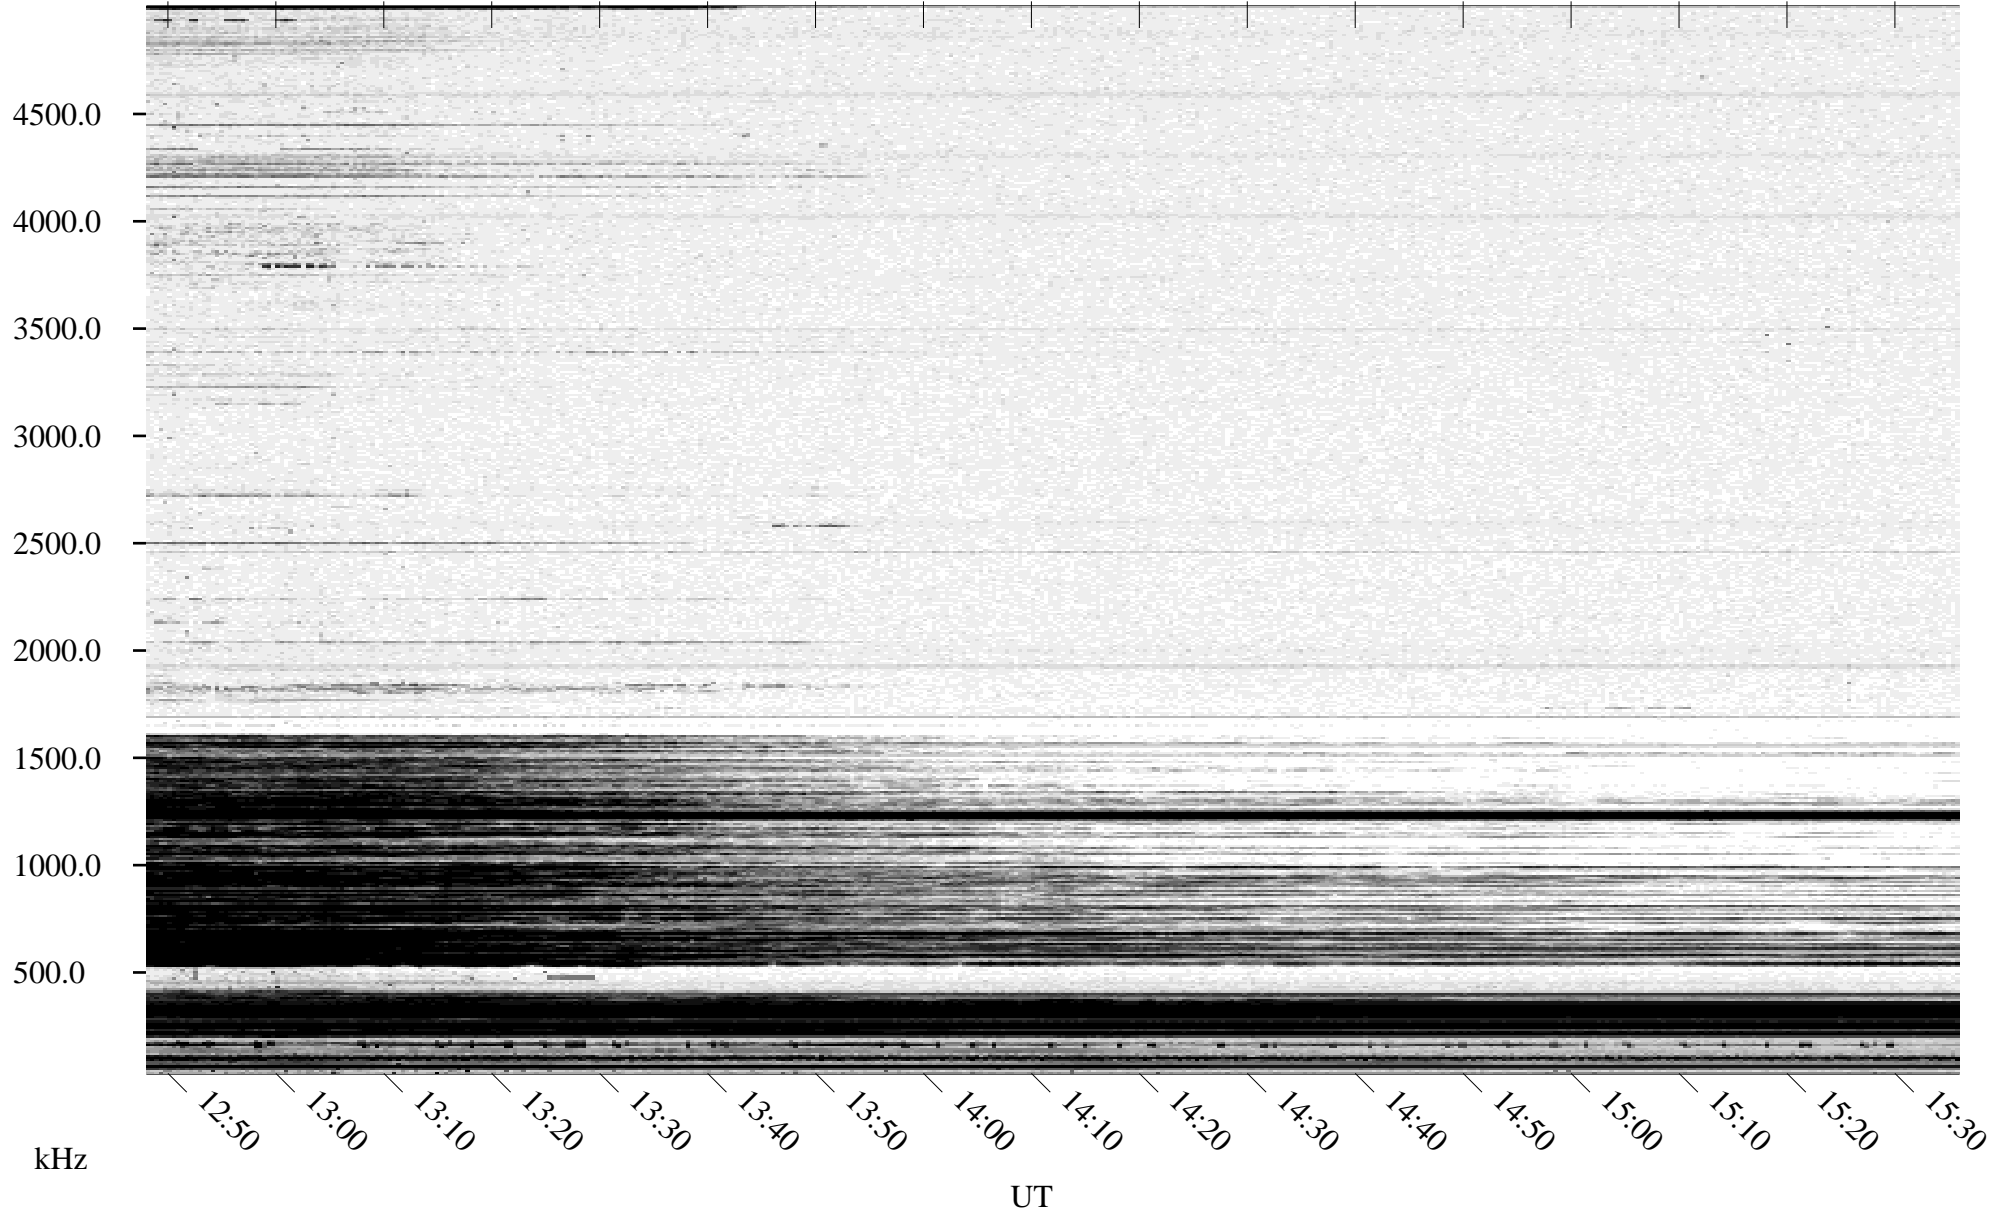

12/02/1995 Churchill, Manitoba

Linear Scale Black = 161 White = 15

ch95336l.r00m max_12

Page 1

12/02/1995 Churchill, Manitoba

Linear Scale Black = 161 White = 15

ch95336l.r00m max_12

Page 2

12/03/1995 Churchill, Manitoba

Linear Scale Black = 161 White = 15

ch95336l.r00m max_12

Page 3

12/03/1995 Churchill, Manitoba

Linear Scale Black = 161 White = 15

ch95336l.r00m max_12

Page 4

12/03/1995 Churchill, Manitoba

Linear Scale Black = 161 White = 15

ch95336l.r00m max_12

Page 5

12/03/1995 Churchill, Manitoba

Linear Scale Black = 161 White = 15

ch95336l.r00m max_12

Page 6

12/03/1995 Churchill, Manitoba

Linear Scale Black = 161 White = 15

ch95336l.r00m max_12

Page 7

12/03/1995 Churchill, Manitoba

Linear Scale Black = 161 White = 15

ch95336l.r00m max_12