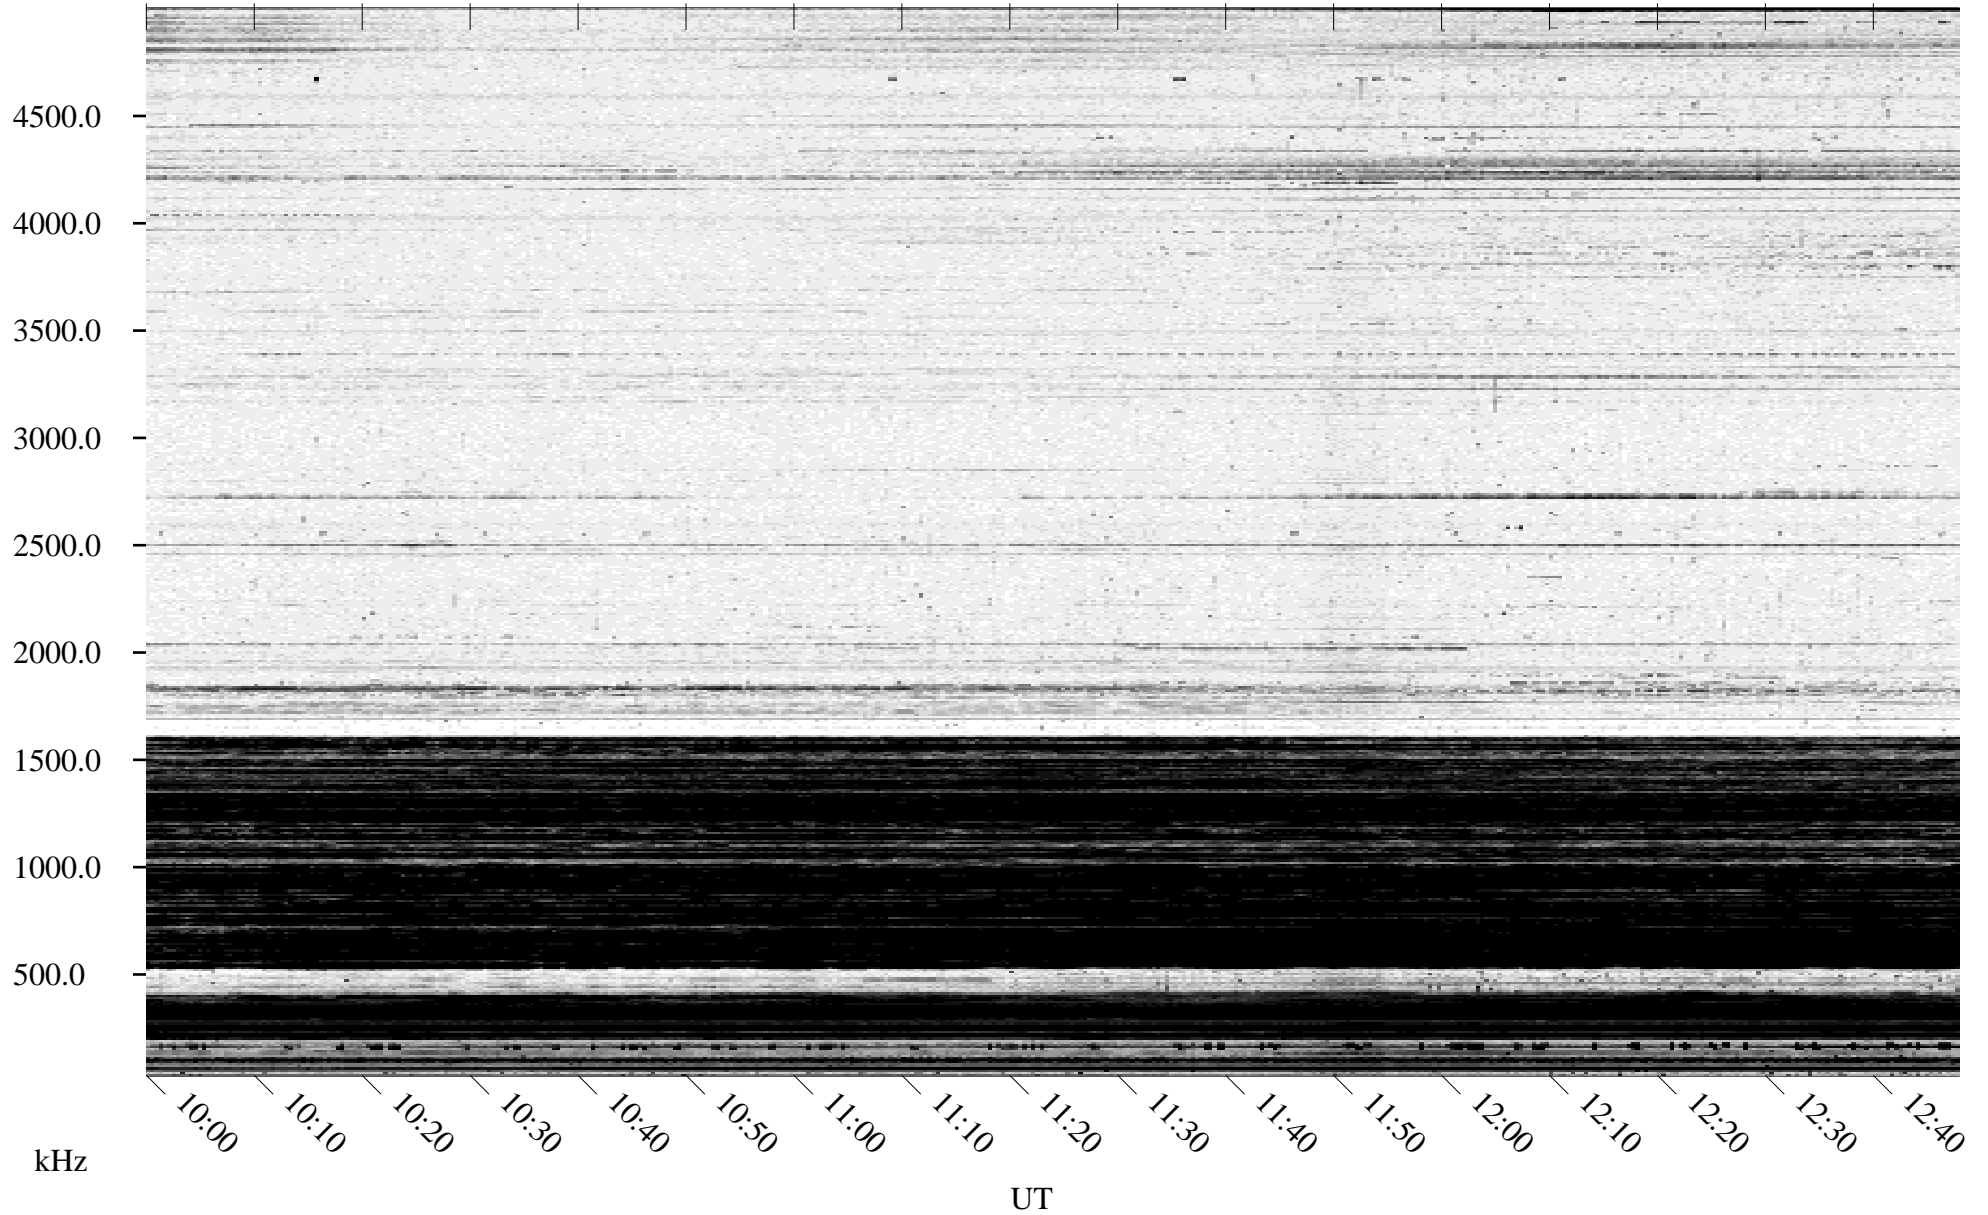

12/02/1995 Churchill, Manitoba

Linear Scale Black = 161 White = 15

ch95336l.r00m max_12

Page 1

12/02/1995 Churchill, Manitoba

Linear Scale Black = 161 White = 15

ch95336l.r00m max_12

Page 2

12/03/1995 Churchill, Manitoba

Linear Scale Black = 161 White = 15

ch95336l.r00m max_12

Page 3

12/03/1995 Churchill, Manitoba

Linear Scale Black = 161 White = 15

ch95336l.r00m max_12

Page 4

12/03/1995 Churchill, Manitoba

Linear Scale Black = 161 White = 15

ch95336l.r00m max_12

Page 5

12/03/1995 Churchill, Manitoba

Linear Scale Black = 161 White = 15

ch95336l.r00m max_12

Page 6

12/03/1995 Churchill, Manitoba

Linear Scale Black = 161 White = 15

ch95336l.r00m max_12

Page 7

12/03/1995 Churchill, Manitoba

Linear Scale Black = 161 White = 15

ch95336l.r00m max_12