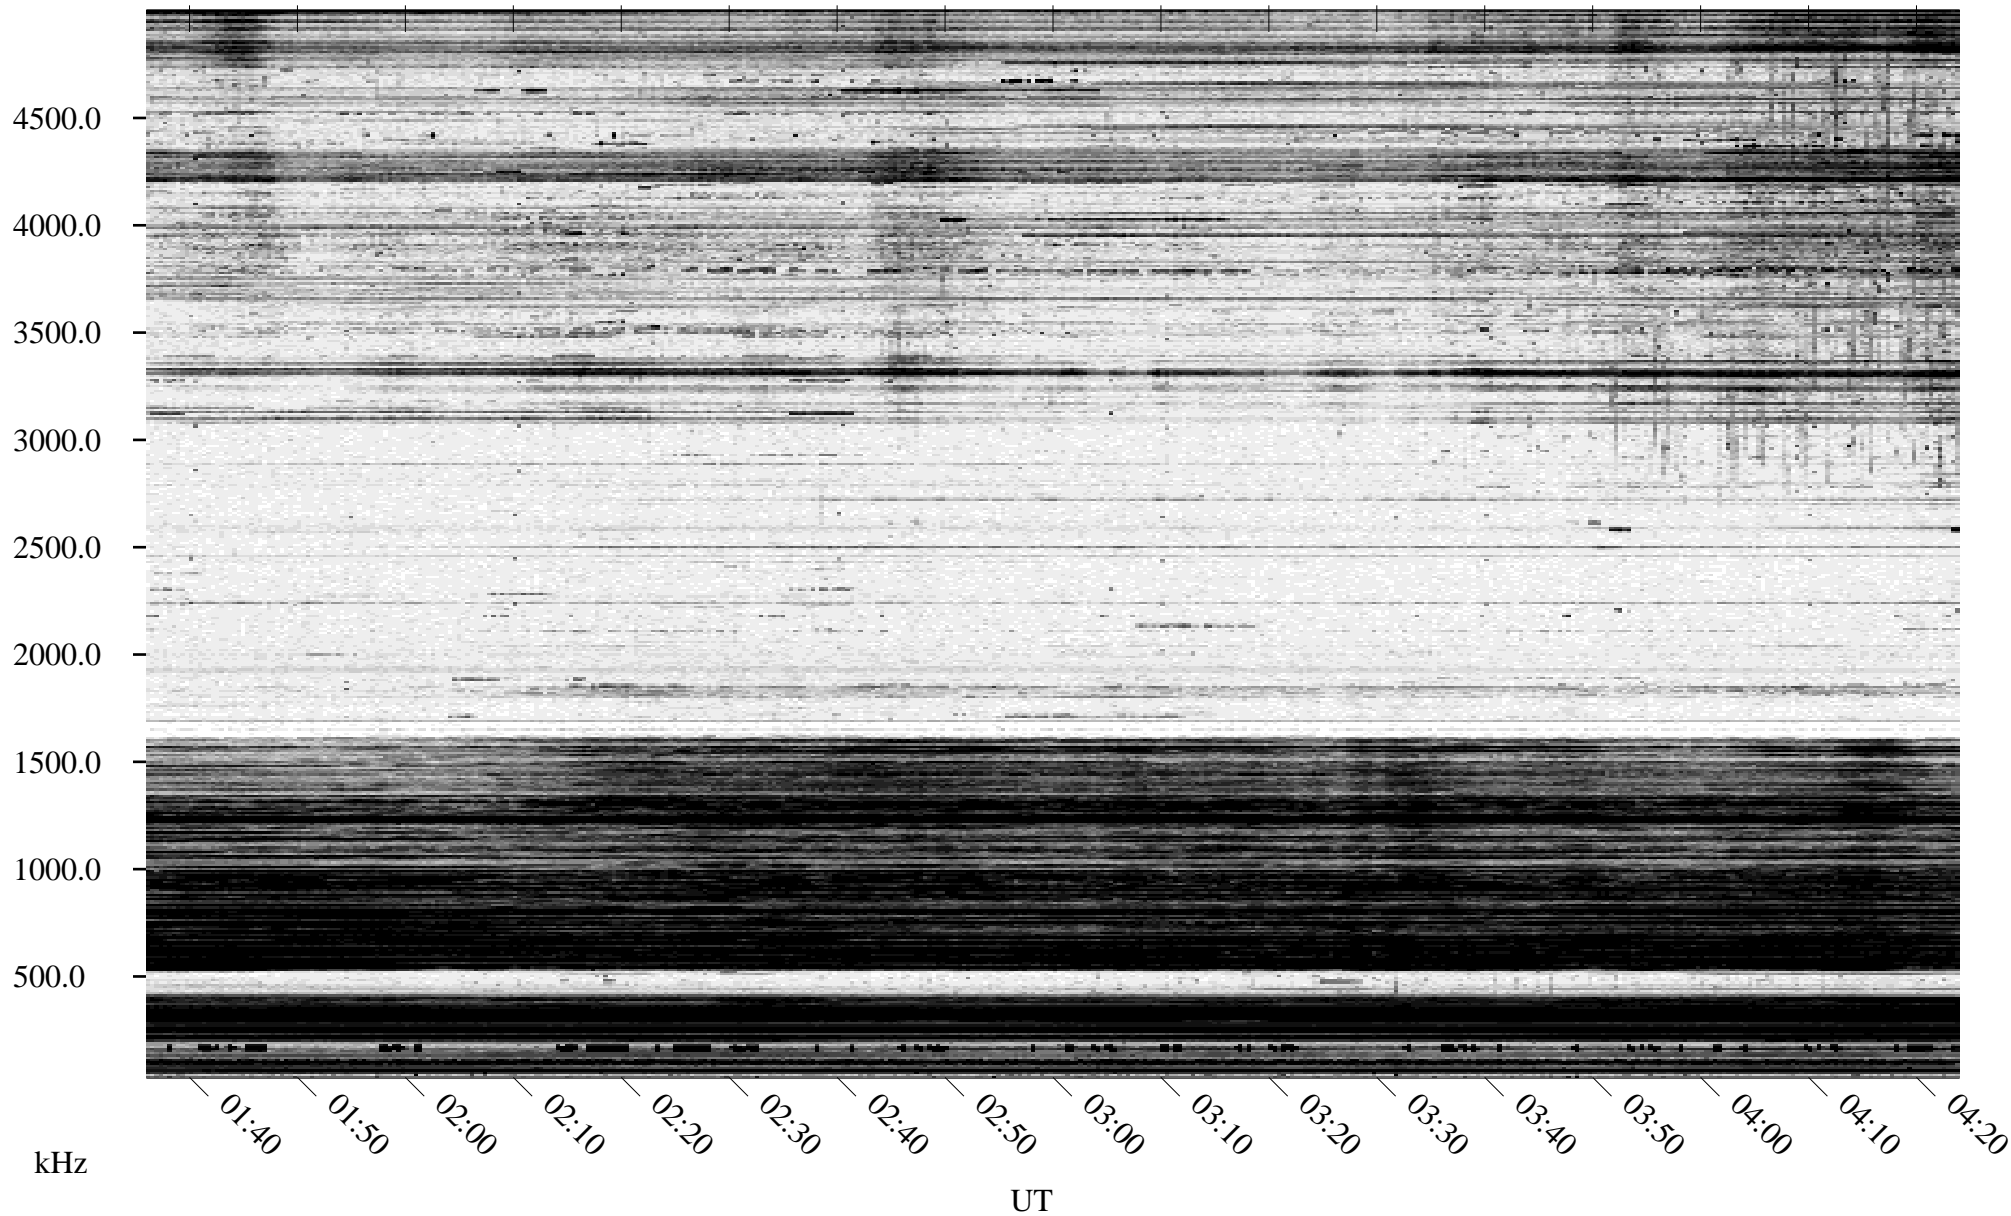

12/02/1995 Churchill, Manitoba

Linear Scale Black = 161 White = 15

ch95336l.r00m max_12

Page 1

12/02/1995 Churchill, Manitoba

Linear Scale Black = 161 White = 15

ch95336l.r00m max_12

Page 2

12/03/1995 Churchill, Manitoba

Linear Scale Black = 161 White = 15

ch95336l.r00m max_12

Page 3

12/03/1995 Churchill, Manitoba

Linear Scale Black = 161 White = 15

ch95336l.r00m max_12

Page 4

12/03/1995 Churchill, Manitoba

Linear Scale Black = 161 White = 15

ch95336l.r00m max_12

Page 5

12/03/1995 Churchill, Manitoba

Linear Scale Black = 161 White = 15

ch95336l.r00m max_12

Page 6

12/03/1995 Churchill, Manitoba

Linear Scale Black = 161 White = 15

ch95336l.r00m max_12

Page 7

12/03/1995 Churchill, Manitoba

Linear Scale Black = 161 White = 15

ch95336l.r00m max_12