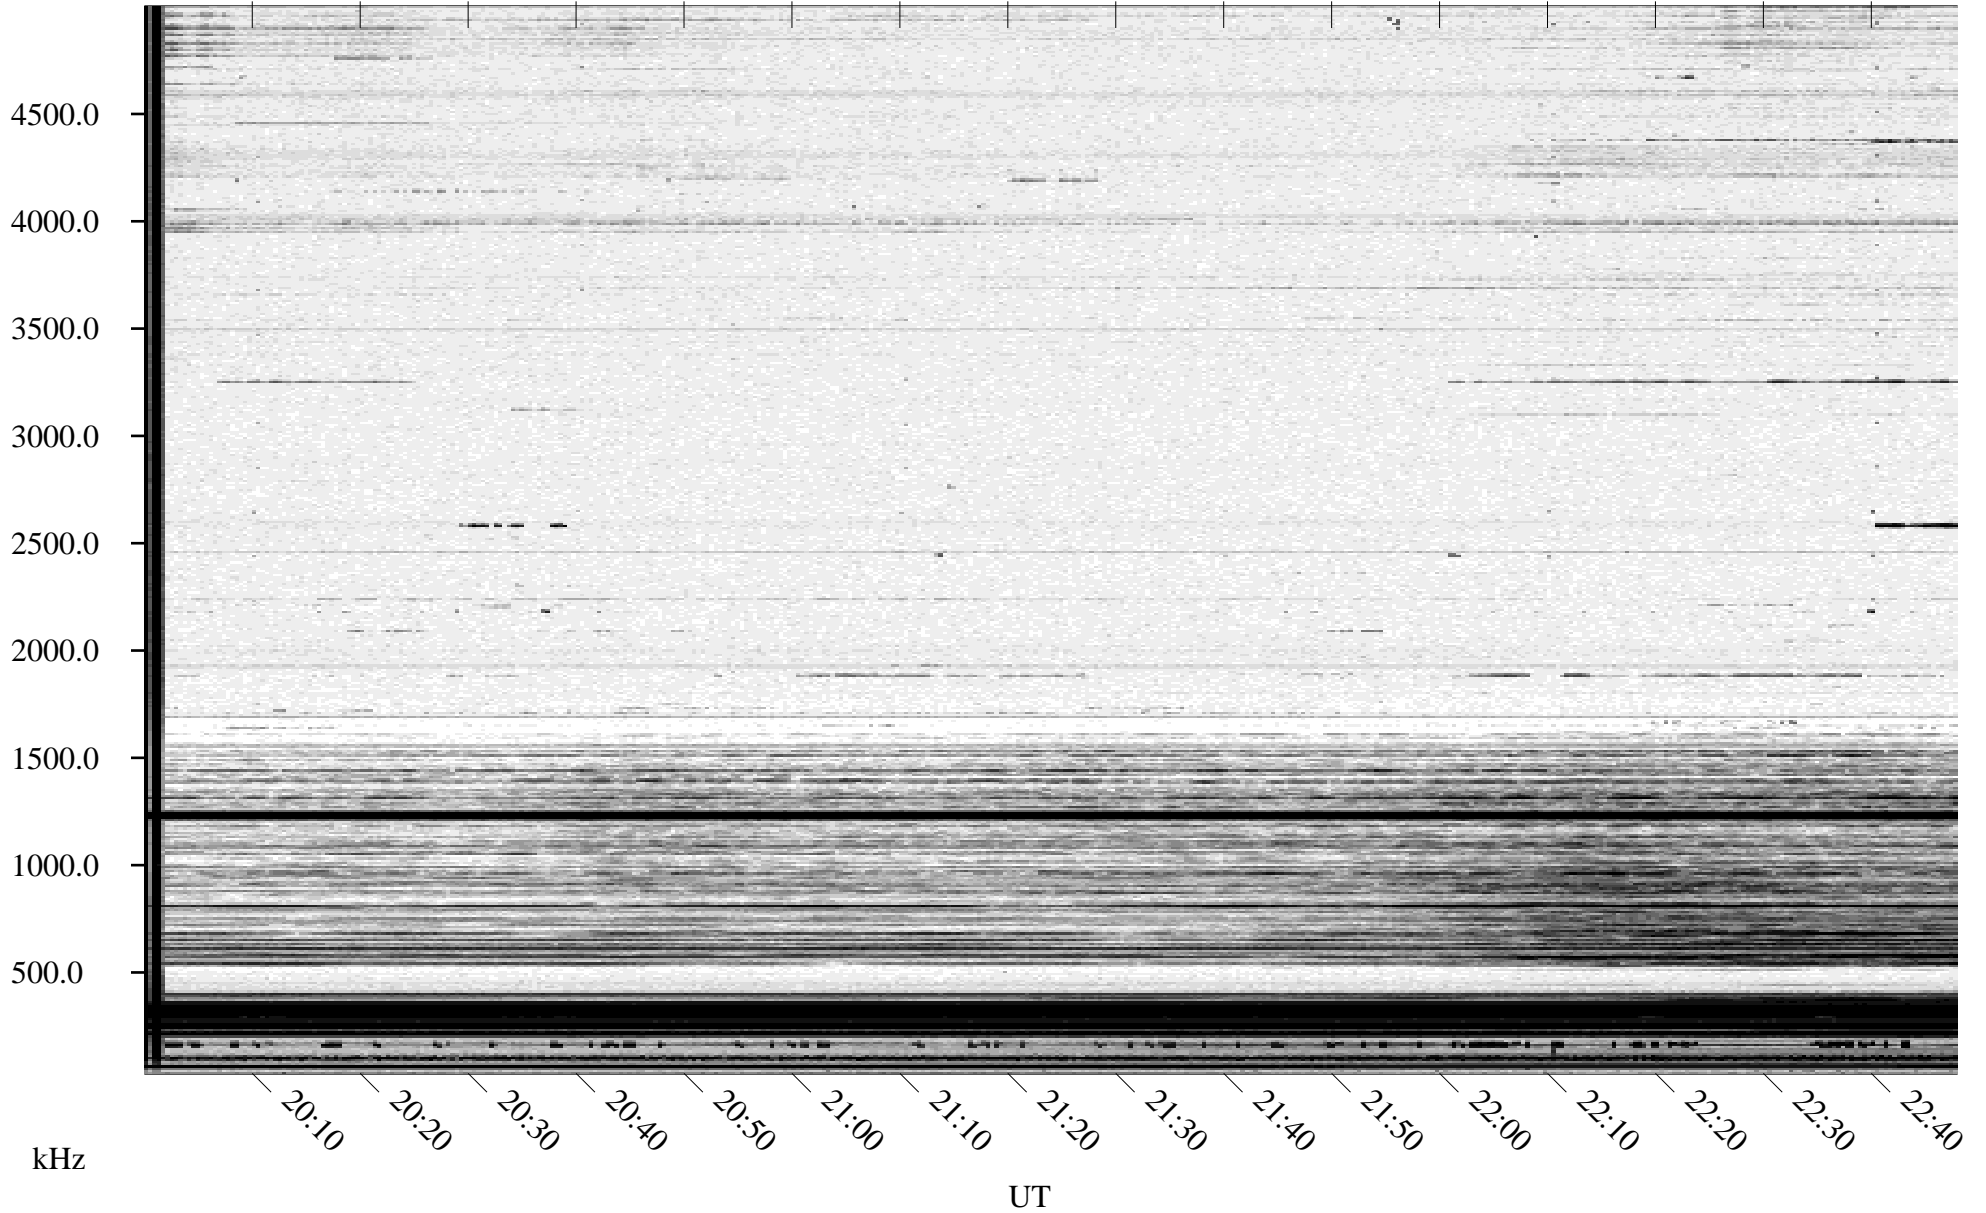

12/02/1995 Churchill, Manitoba

Linear Scale Black = 161 White = 15

ch95336l.r00m max_12

Page 1

12/02/1995 Churchill, Manitoba

Linear Scale Black = 161 White = 15

ch95336l.r00m max_12

Page 2

12/03/1995 Churchill, Manitoba

Linear Scale Black = 161 White = 15

ch95336l.r00m max_12

Page 3

12/03/1995 Churchill, Manitoba

Linear Scale Black = 161 White = 15

ch95336l.r00m max_12

Page 4

12/03/1995 Churchill, Manitoba

Linear Scale Black = 161 White = 15

ch95336l.r00m max_12

Page 5

12/03/1995 Churchill, Manitoba

Linear Scale Black = 161 White = 15

ch95336l.r00m max_12

Page 6

12/03/1995 Churchill, Manitoba

Linear Scale Black = 161 White = 15

ch95336l.r00m max_12

Page 7

12/03/1995 Churchill, Manitoba

Linear Scale Black = 161 White = 15

ch95336l.r00m max_12