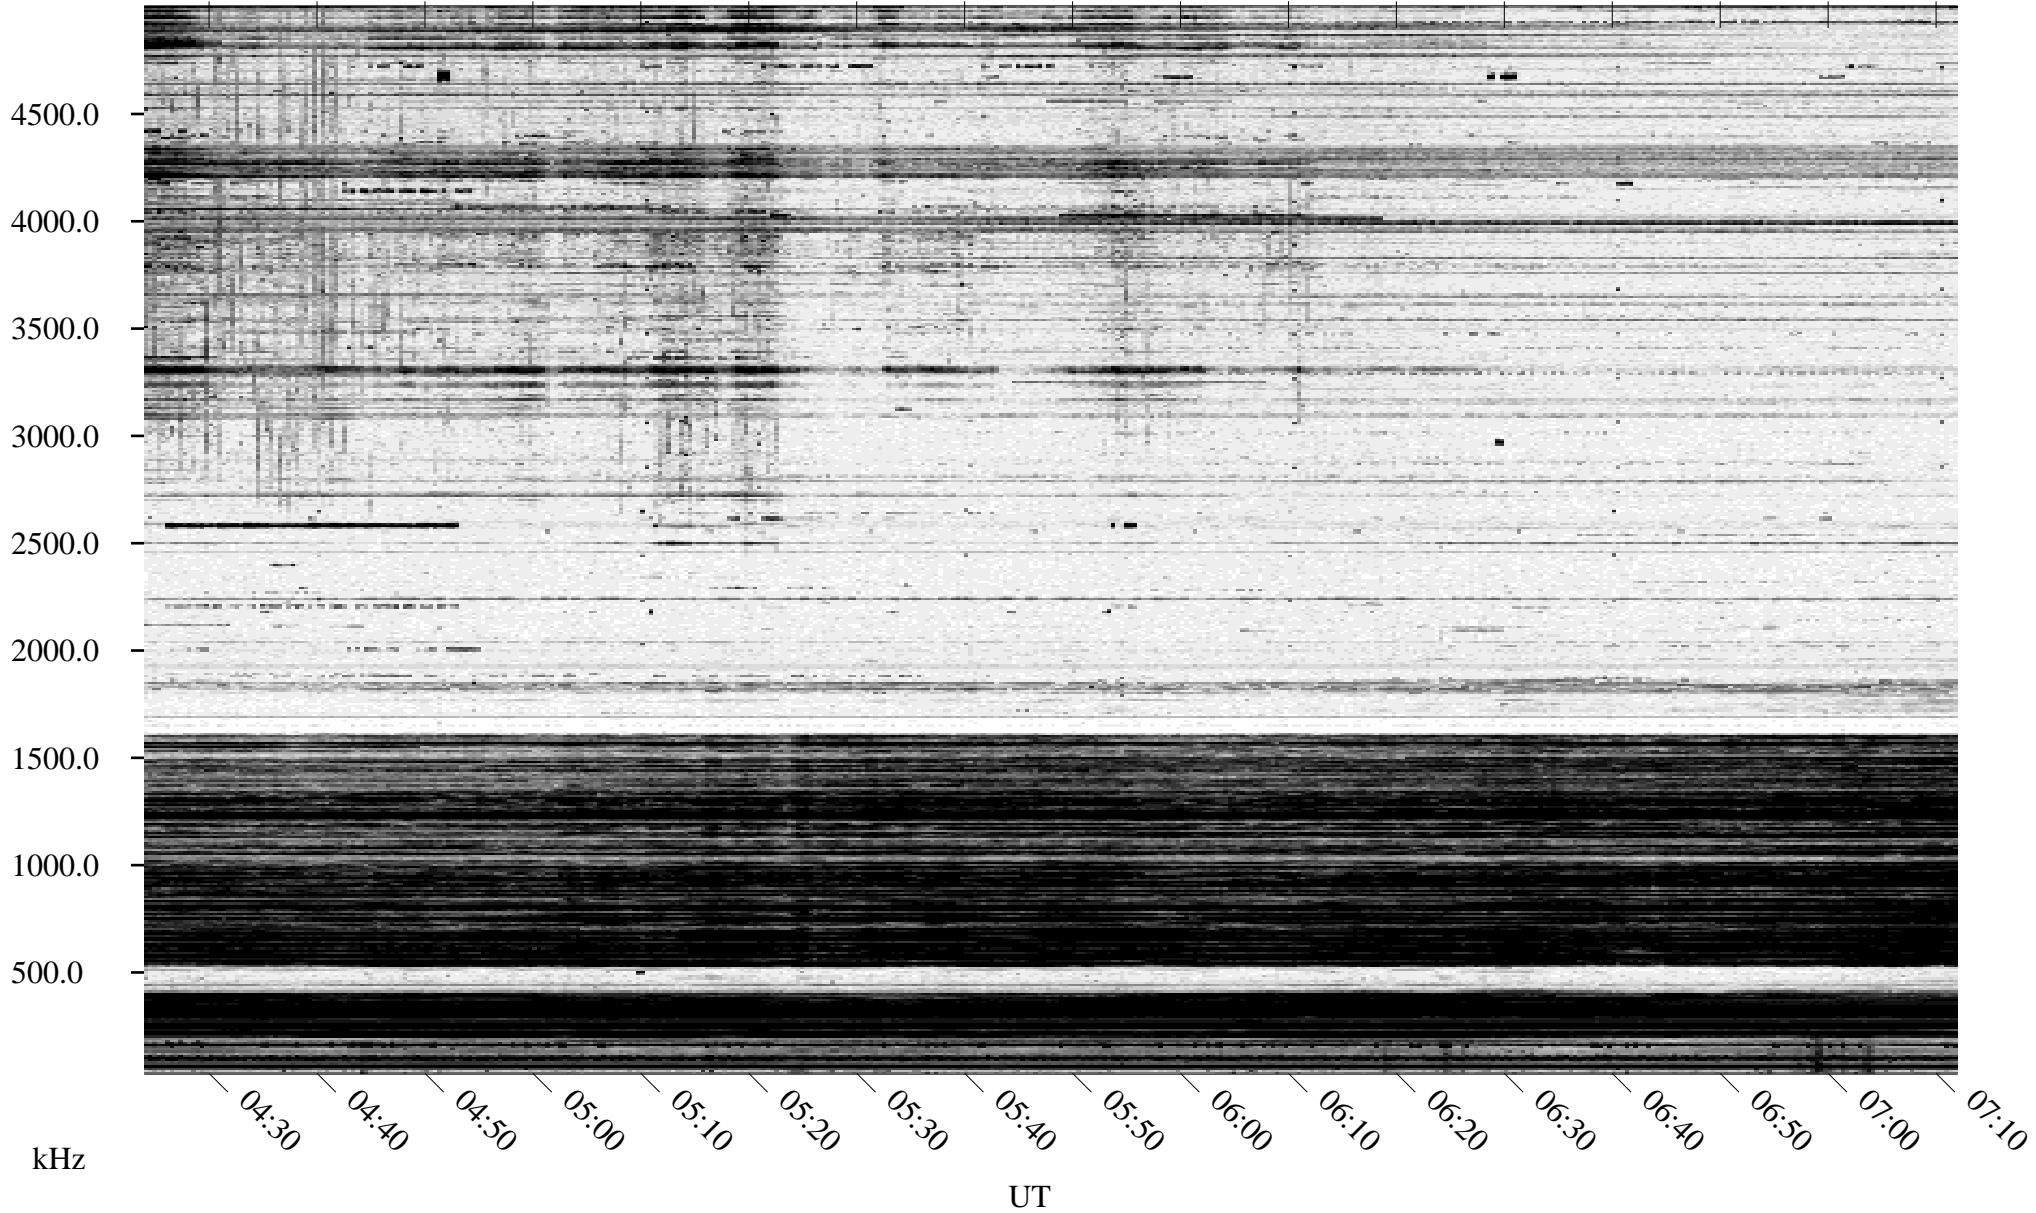

12/02/1995 Churchill, Manitoba

Linear Scale Black = 161 White = 15

ch95336l.r00m max_12

Page 1

12/02/1995 Churchill, Manitoba

Linear Scale Black = 161 White = 15

ch95336l.r00m max_12

Page 2

12/03/1995 Churchill, Manitoba

Linear Scale Black = 161 White = 15

ch95336l.r00m max_12

Page 3

12/03/1995 Churchill, Manitoba

Linear Scale Black = 161 White = 15

ch95336l.r00m max_12

Page 4

12/03/1995 Churchill, Manitoba

Linear Scale Black = 161 White = 15

ch95336l.r00m max_12

Page 5

12/03/1995 Churchill, Manitoba

Linear Scale Black = 161 White = 15

ch95336l.r00m max_12

Page 6

12/03/1995 Churchill, Manitoba

Linear Scale Black = 161 White = 15

ch95336l.r00m max_12

Page 7

12/03/1995 Churchill, Manitoba

Linear Scale Black = 161 White = 15

ch95336l.r00m max_12