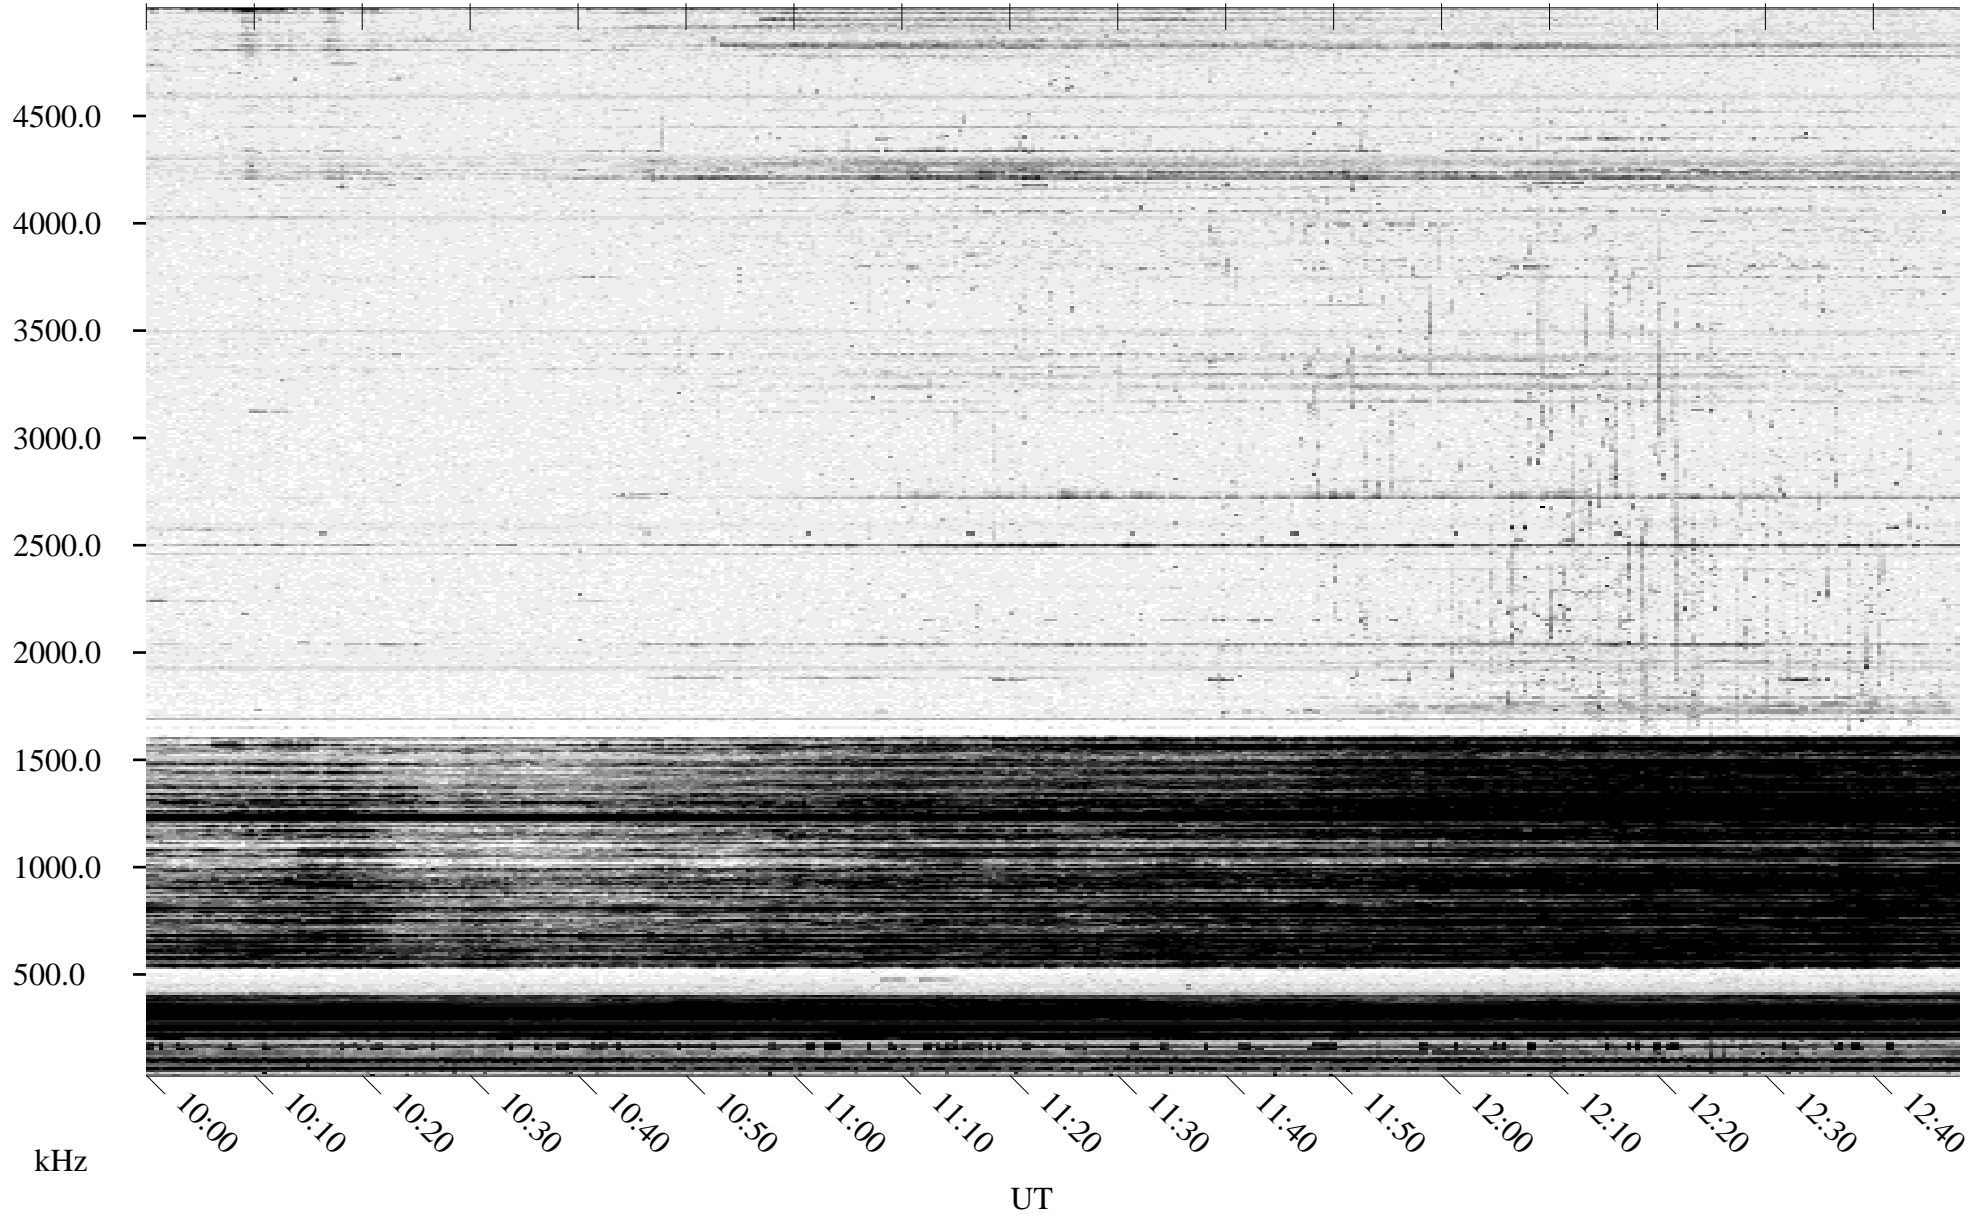

12/03/1995 Churchill, Manitoba

Linear Scale Black = 161 White = 15

ch95337l.r00m max_12

Page 1

12/03/1995 Churchill, Manitoba

Linear Scale Black = 161 White = 15

ch95337l.r00m max_12

Page 2

12/04/1995 Churchill, Manitoba

Linear Scale Black = 161 White = 15

ch95337l.r00m max_12

Page 3

12/04/1995 Churchill, Manitoba

Linear Scale Black = 161 White = 15

ch95337l.r00m max_12

Page 4

12/04/1995 Churchill, Manitoba

Linear Scale Black = 161 White = 15

ch95337l.r00m max_12

Page 5

12/04/1995 Churchill, Manitoba

Linear Scale Black = 161 White = 15

ch95337l.r00m max_12

Page 6

12/04/1995 Churchill, Manitoba

Linear Scale Black = 161 White = 15

ch95337l.r00m max_12

Page 7

12/04/1995 Churchill, Manitoba

Linear Scale Black = 161 White = 15

ch95337l.r00m max_12