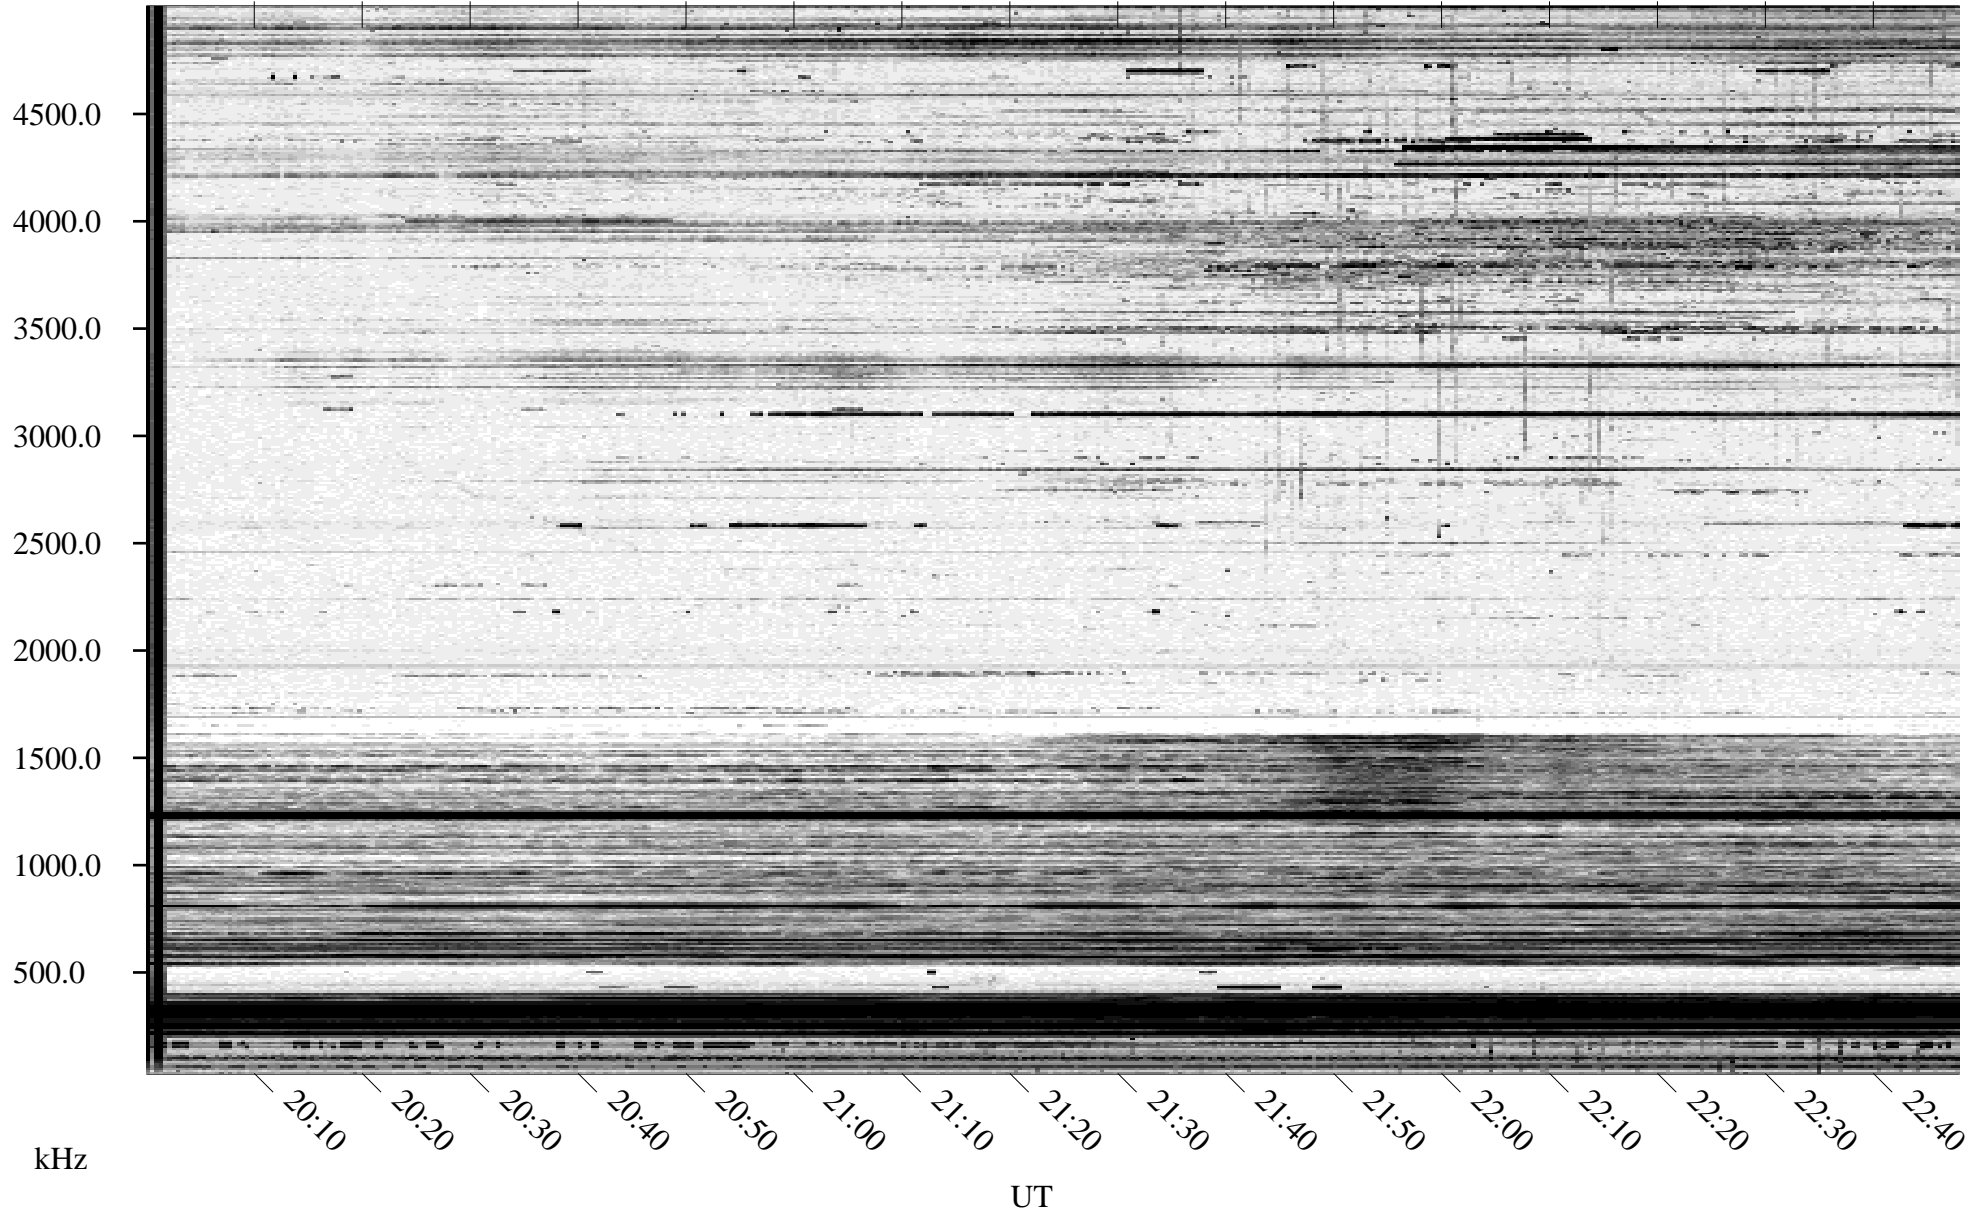

# 12/04/1995 Churchill, Manitoba

Linear Scale Black = 161 White = 15

ch95338l.r00m max\_12

Page 1

# 12/04/1995 Churchill, Manitoba

Linear Scale    Black = 161    White = 15

ch95338l.r00m max\_12

Page 2

# 12/05/1995 Churchill, Manitoba

Linear Scale    Black = 161    White = 15

ch95338l.r00m max\_12

Page 3

# 12/05/1995 Churchill, Manitoba

Linear Scale    Black = 161    White = 15

ch95338l.r00m max\_12

Page 4