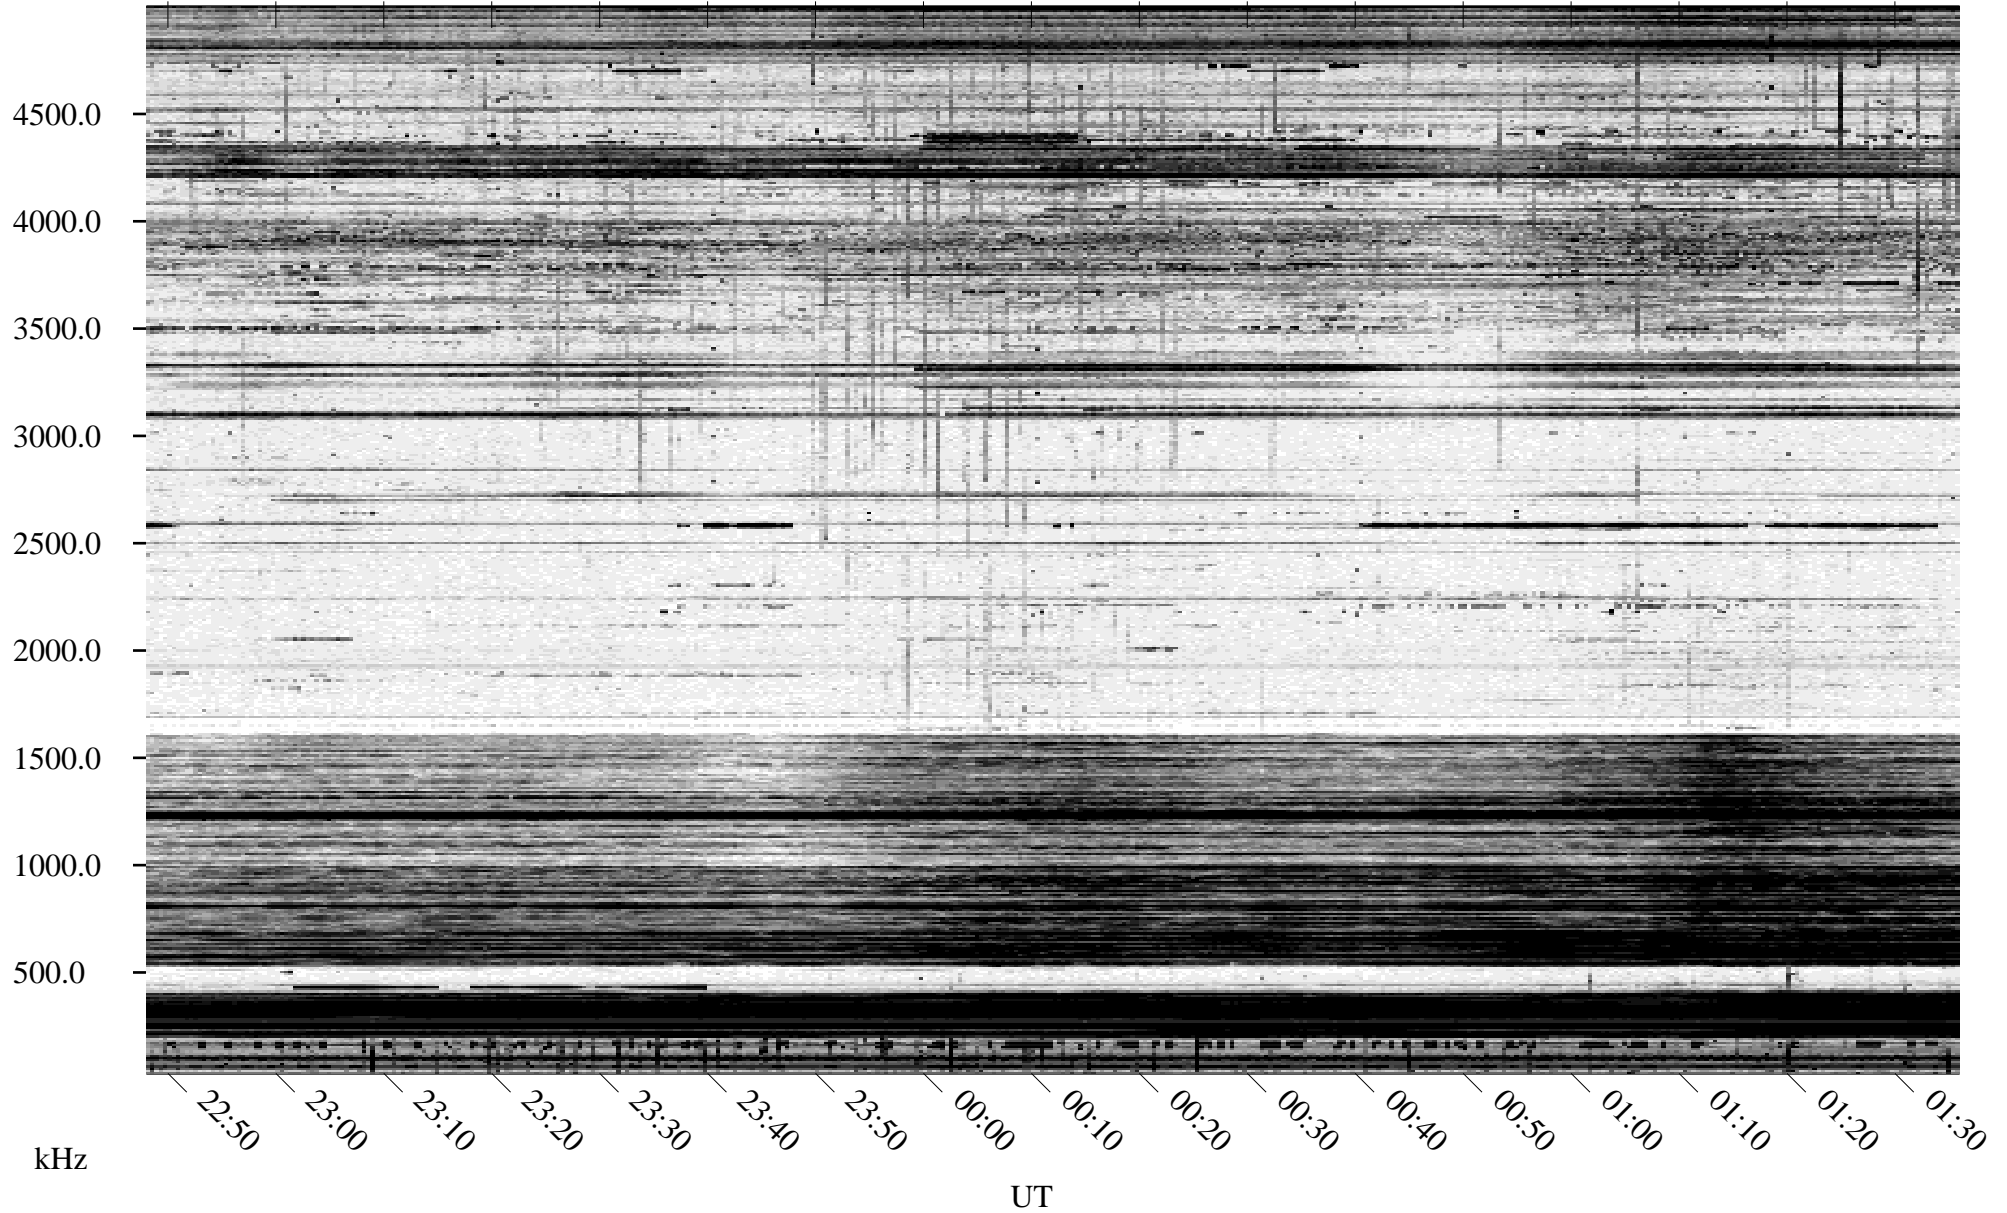

# 12/04/1995 Churchill, Manitoba

Linear Scale Black = 161 White = 15

ch95338l.r00m max\_12

Page 1

# 12/04/1995 Churchill, Manitoba

Linear Scale    Black = 161    White = 15

ch95338l.r00m max\_12

Page 2

# 12/05/1995 Churchill, Manitoba

Linear Scale    Black = 161    White = 15

ch95338l.r00m max\_12

Page 3

# 12/05/1995 Churchill, Manitoba

Linear Scale    Black = 161    White = 15

ch95338l.r00m max\_12

Page 4