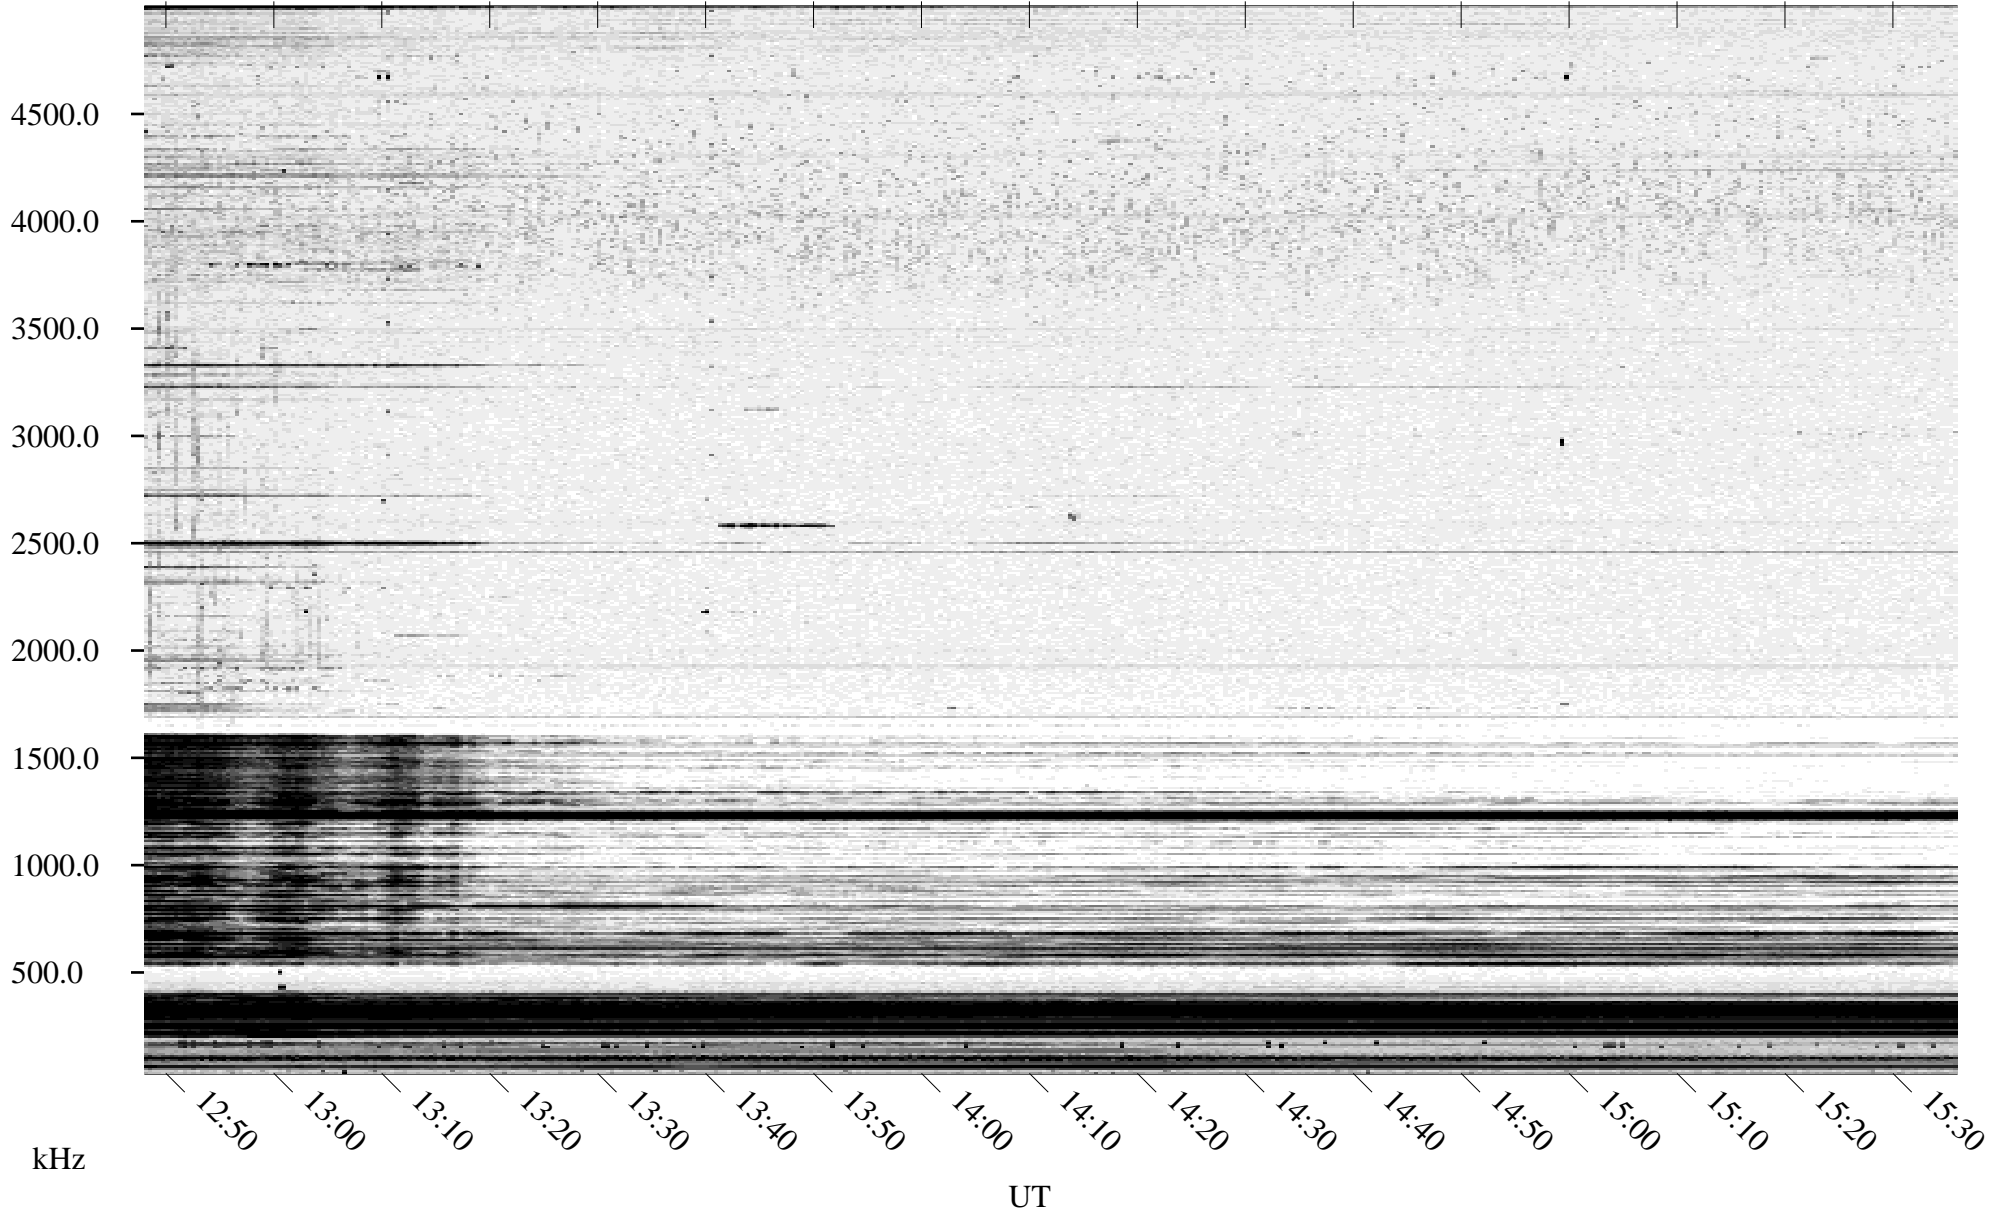

12/05/1995 Churchill, Manitoba

Linear Scale Black = 161 White = 15

ch95339l.r00m max_12

Page 1

12/05/1995 Churchill, Manitoba

Linear Scale Black = 161 White = 15

ch95339l.r00m max_12

Page 2

12/06/1995 Churchill, Manitoba

Linear Scale Black = 161 White = 15

ch95339l.r00m max_12

Page 3

12/06/1995 Churchill, Manitoba

Linear Scale Black = 161 White = 15

ch95339l.r00m max_12

Page 4

12/06/1995 Churchill, Manitoba

Linear Scale Black = 161 White = 15

ch95339l.r00m max_12

Page 5

12/06/1995 Churchill, Manitoba

Linear Scale Black = 161 White = 15

ch95339l.r00m max_12

Page 6

12/06/1995 Churchill, Manitoba

Linear Scale Black = 161 White = 15

ch95339l.r00m max_12

Page 7

12/06/1995 Churchill, Manitoba

Linear Scale Black = 161 White = 15

ch95339l.r00m max_12

Page 8