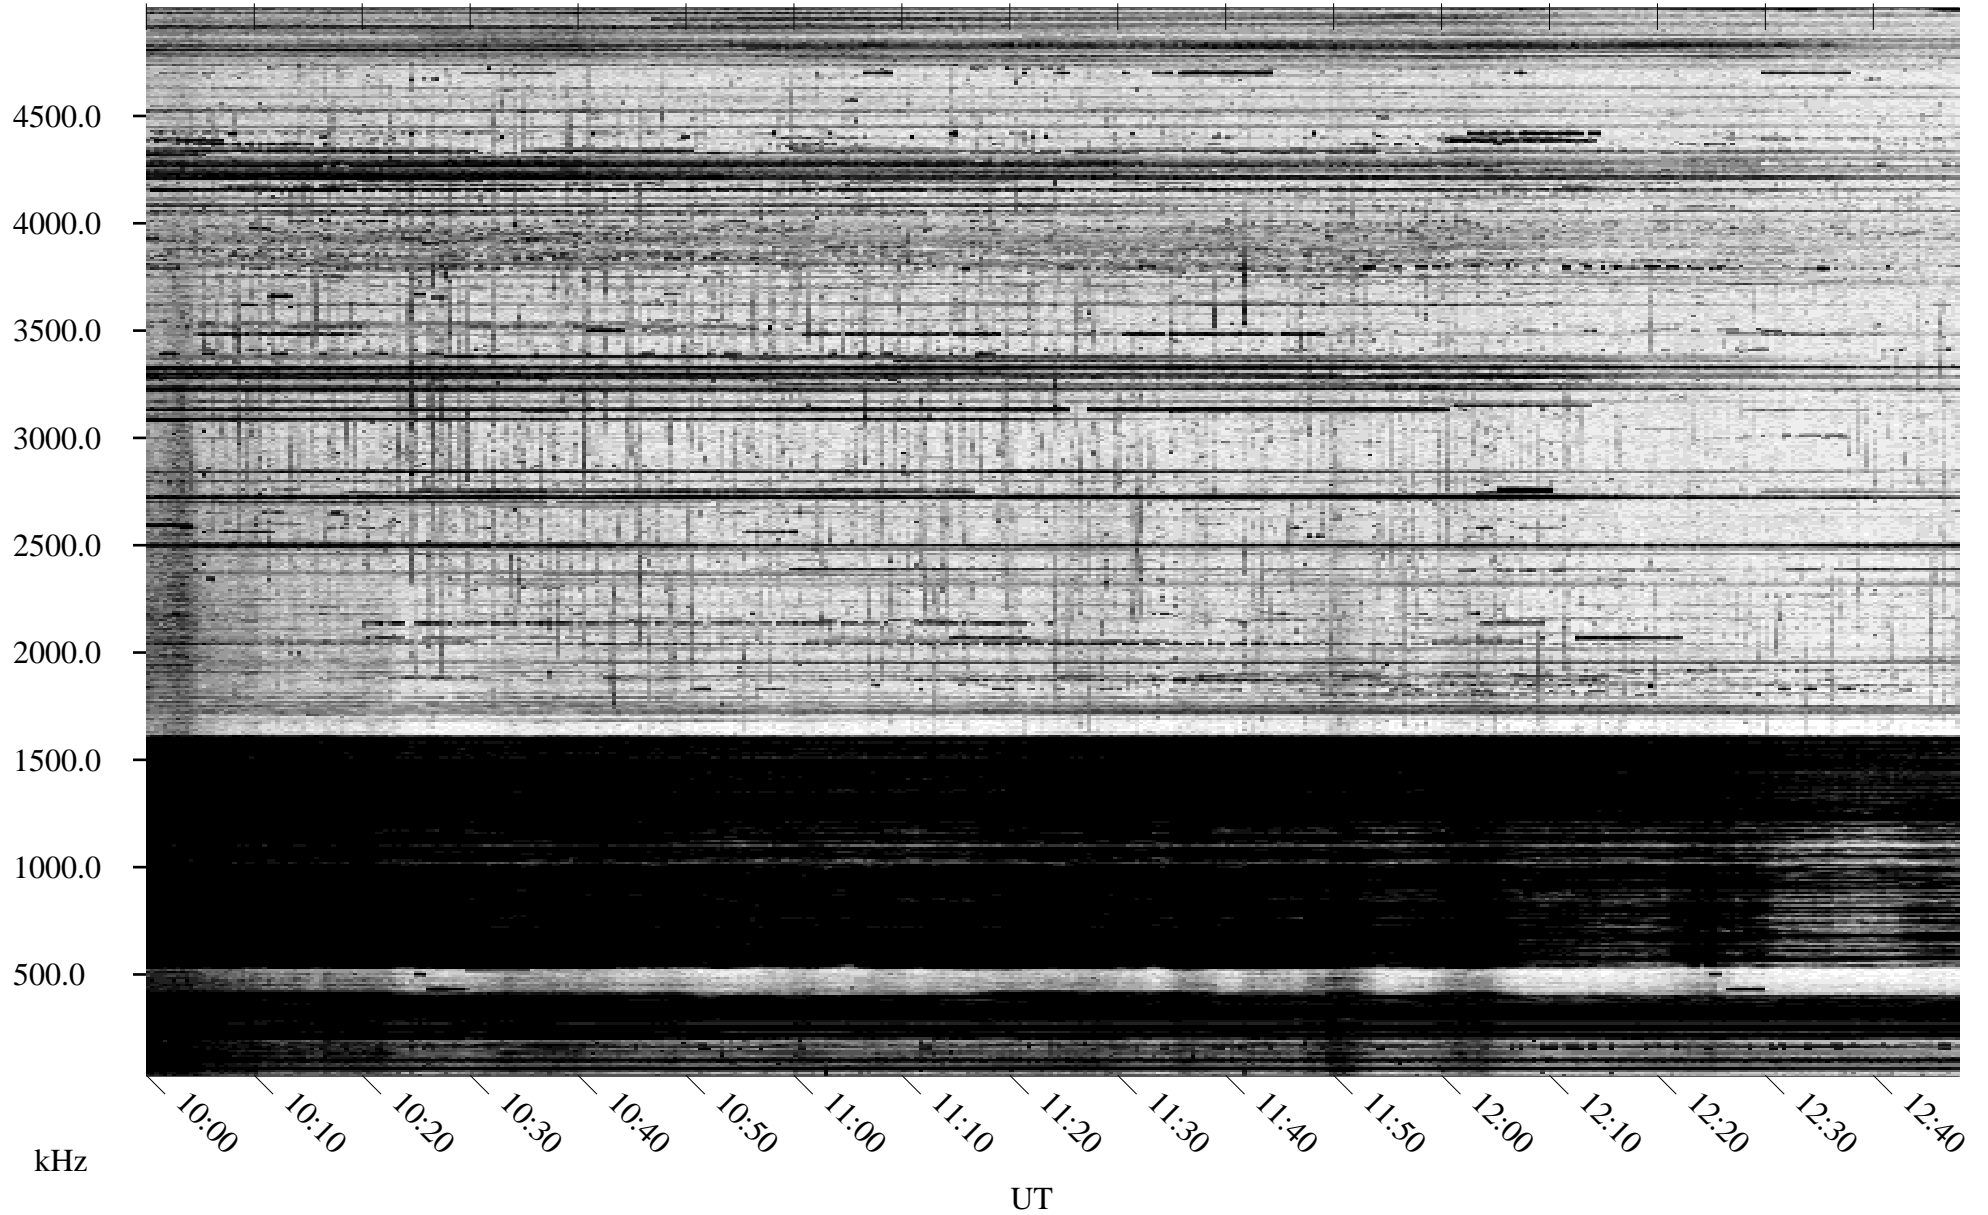

12/05/1995 Churchill, Manitoba

Linear Scale Black = 161 White = 15

ch95339l.r00m max_12

Page 1

12/05/1995 Churchill, Manitoba

Linear Scale Black = 161 White = 15

ch95339l.r00m max_12

Page 2

12/06/1995 Churchill, Manitoba

Linear Scale Black = 161 White = 15

ch95339l.r00m max_12

Page 3

12/06/1995 Churchill, Manitoba

Linear Scale Black = 161 White = 15

ch95339l.r00m max_12

Page 4

12/06/1995 Churchill, Manitoba

Linear Scale Black = 161 White = 15

ch95339l.r00m max_12

Page 5

12/06/1995 Churchill, Manitoba

Linear Scale Black = 161 White = 15

ch95339l.r00m max_12

Page 6

12/06/1995 Churchill, Manitoba

Linear Scale Black = 161 White = 15

ch95339l.r00m max_12

Page 7

12/06/1995 Churchill, Manitoba

Linear Scale Black = 161 White = 15

ch95339l.r00m max_12

Page 8