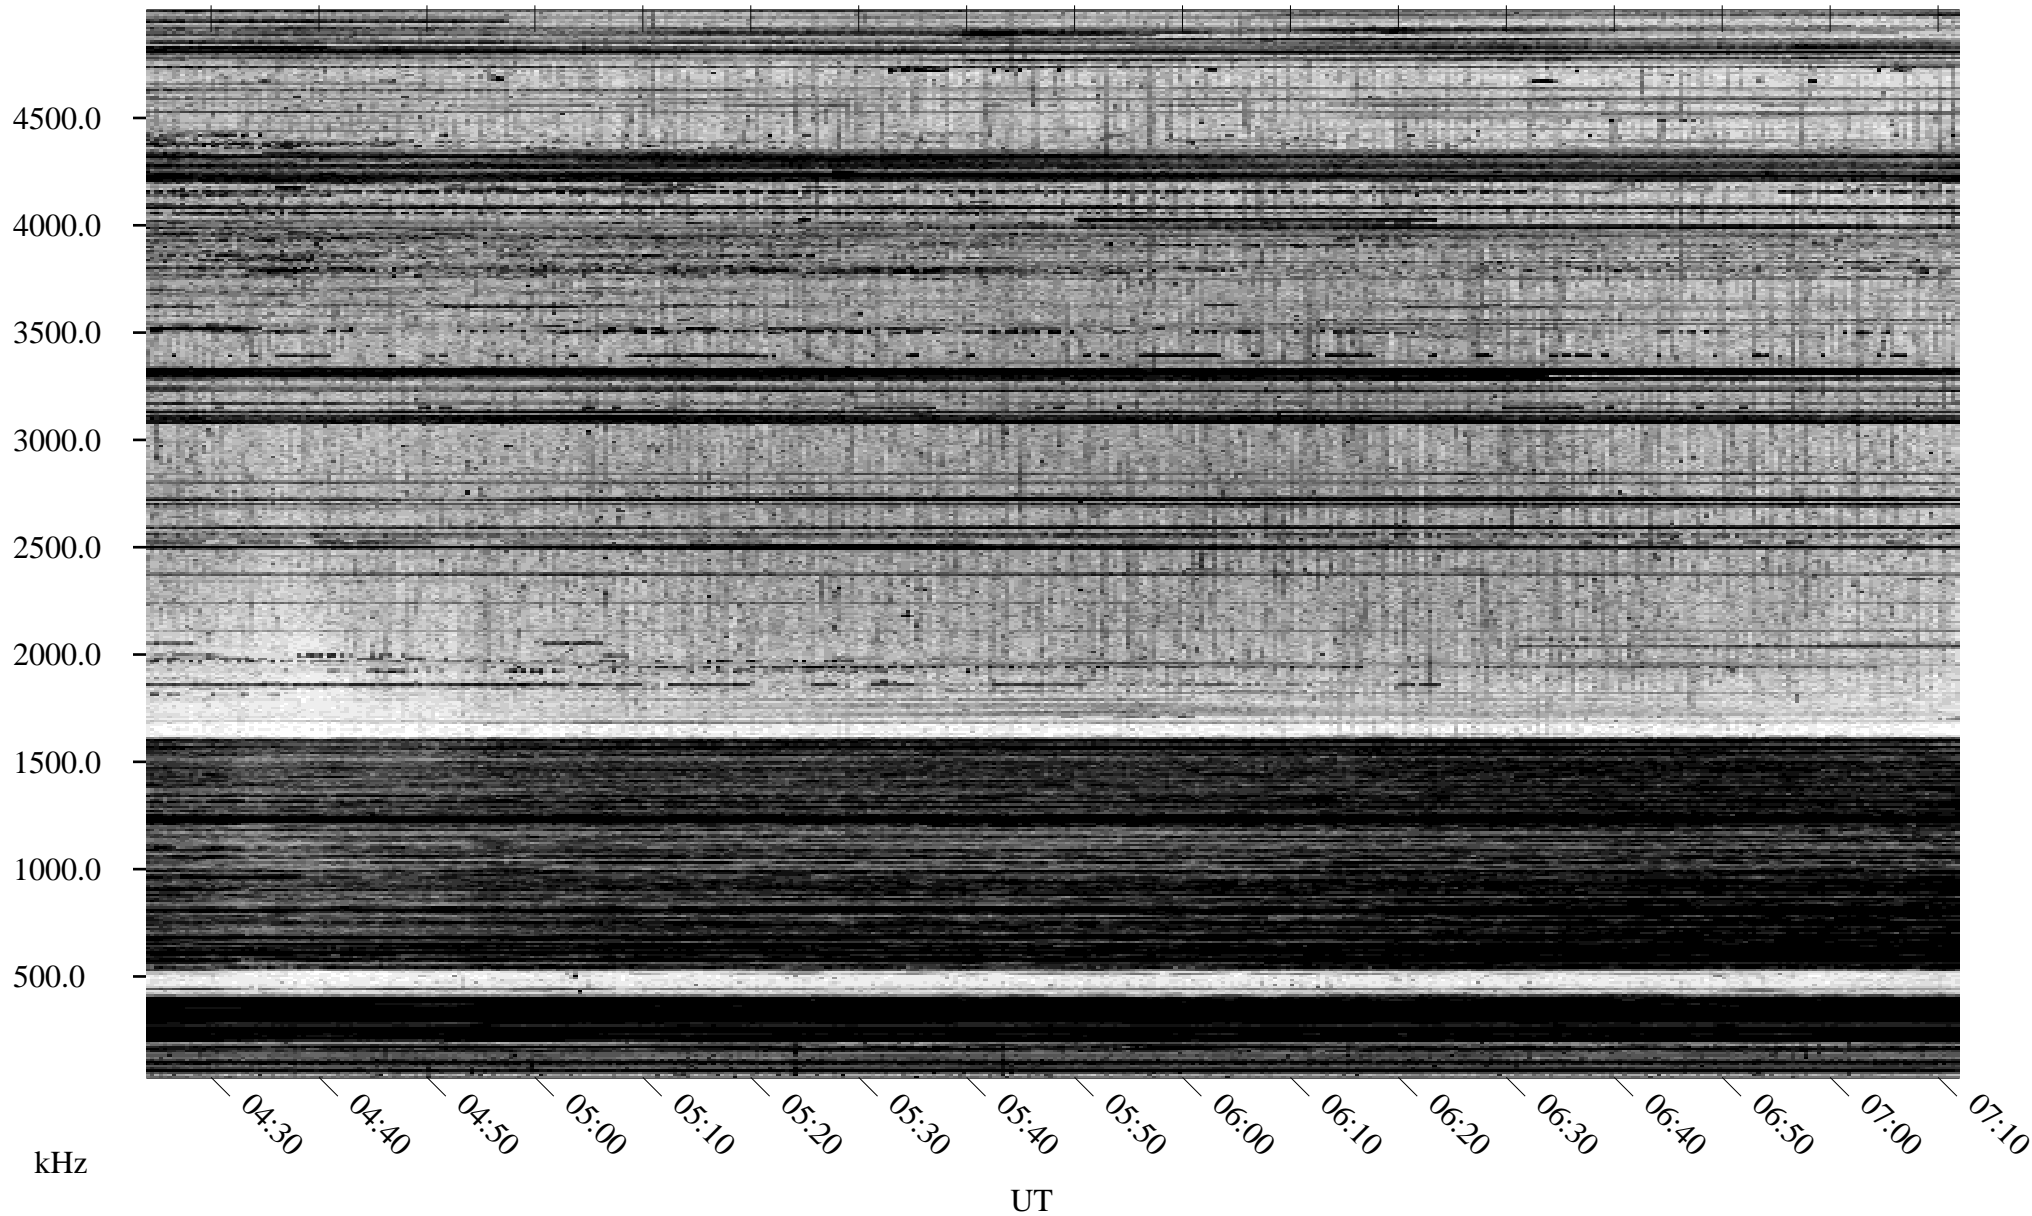

12/06/1995 Churchill, Manitoba

Linear Scale Black = 161 White = 15

ch95340l.r00m max_12

Page 1

12/06/1995 Churchill, Manitoba

Linear Scale Black = 161 White = 15

ch95340l.r00m max_12

Page 2

12/07/1995 Churchill, Manitoba

Linear Scale Black = 161 White = 15

ch95340l.r00m max_12

Page 3

12/07/1995 Churchill, Manitoba

Linear Scale Black = 161 White = 15

ch95340l.r00m max_12

Page 4

12/07/1995 Churchill, Manitoba

Linear Scale Black = 161 White = 15

ch95340l.r00m max_12

12/07/1995 Churchill, Manitoba

Linear Scale Black = 161 White = 15

ch95340l.r00m max_12

Page 6

12/07/1995 Churchill, Manitoba

Linear Scale Black = 161 White = 15

ch95340l.r00m max_12

Page 7

12/07/1995 Churchill, Manitoba

Linear Scale Black = 161 White = 15

ch95340l.r00m max_12

Page 8

UT