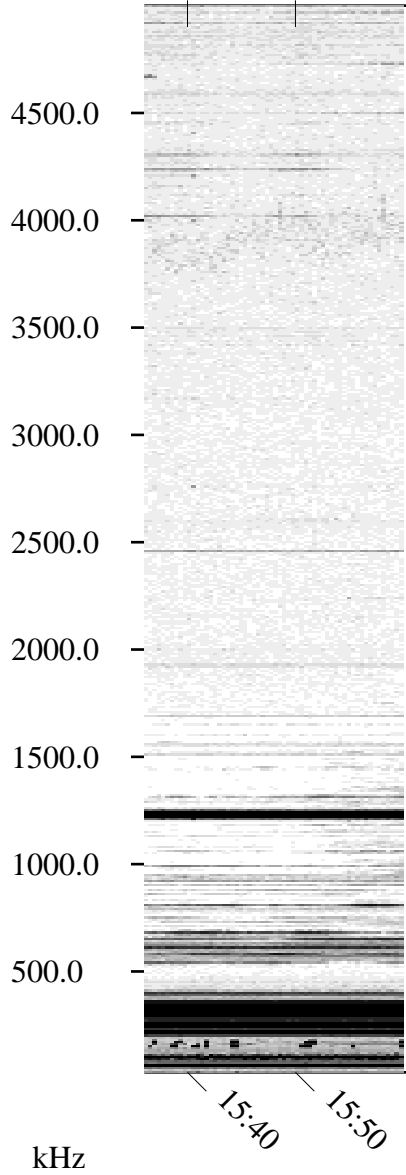

12/06/1995 Churchill, Manitoba

Linear Scale Black = 161 White = 15

ch95340l.r00m max_12

Page 1

12/06/1995 Churchill, Manitoba

Linear Scale Black = 161 White = 15

ch95340l.r00m max_12

Page 2

12/07/1995 Churchill, Manitoba

Linear Scale Black = 161 White = 15

ch95340l.r00m max_12

Page 3

12/07/1995 Churchill, Manitoba

Linear Scale Black = 161 White = 15

ch95340l.r00m max_12

Page 4

12/07/1995 Churchill, Manitoba

Linear Scale Black = 161 White = 15

ch95340l.r00m max_12

12/07/1995 Churchill, Manitoba

Linear Scale Black = 161 White = 15

ch95340l.r00m max_12

Page 6

12/07/1995 Churchill, Manitoba

Linear Scale Black = 161 White = 15

ch95340l.r00m max_12

Page 7

12/07/1995 Churchill, Manitoba

Linear Scale Black = 161 White = 15

ch95340l.r00m max_12

Page 8

UT