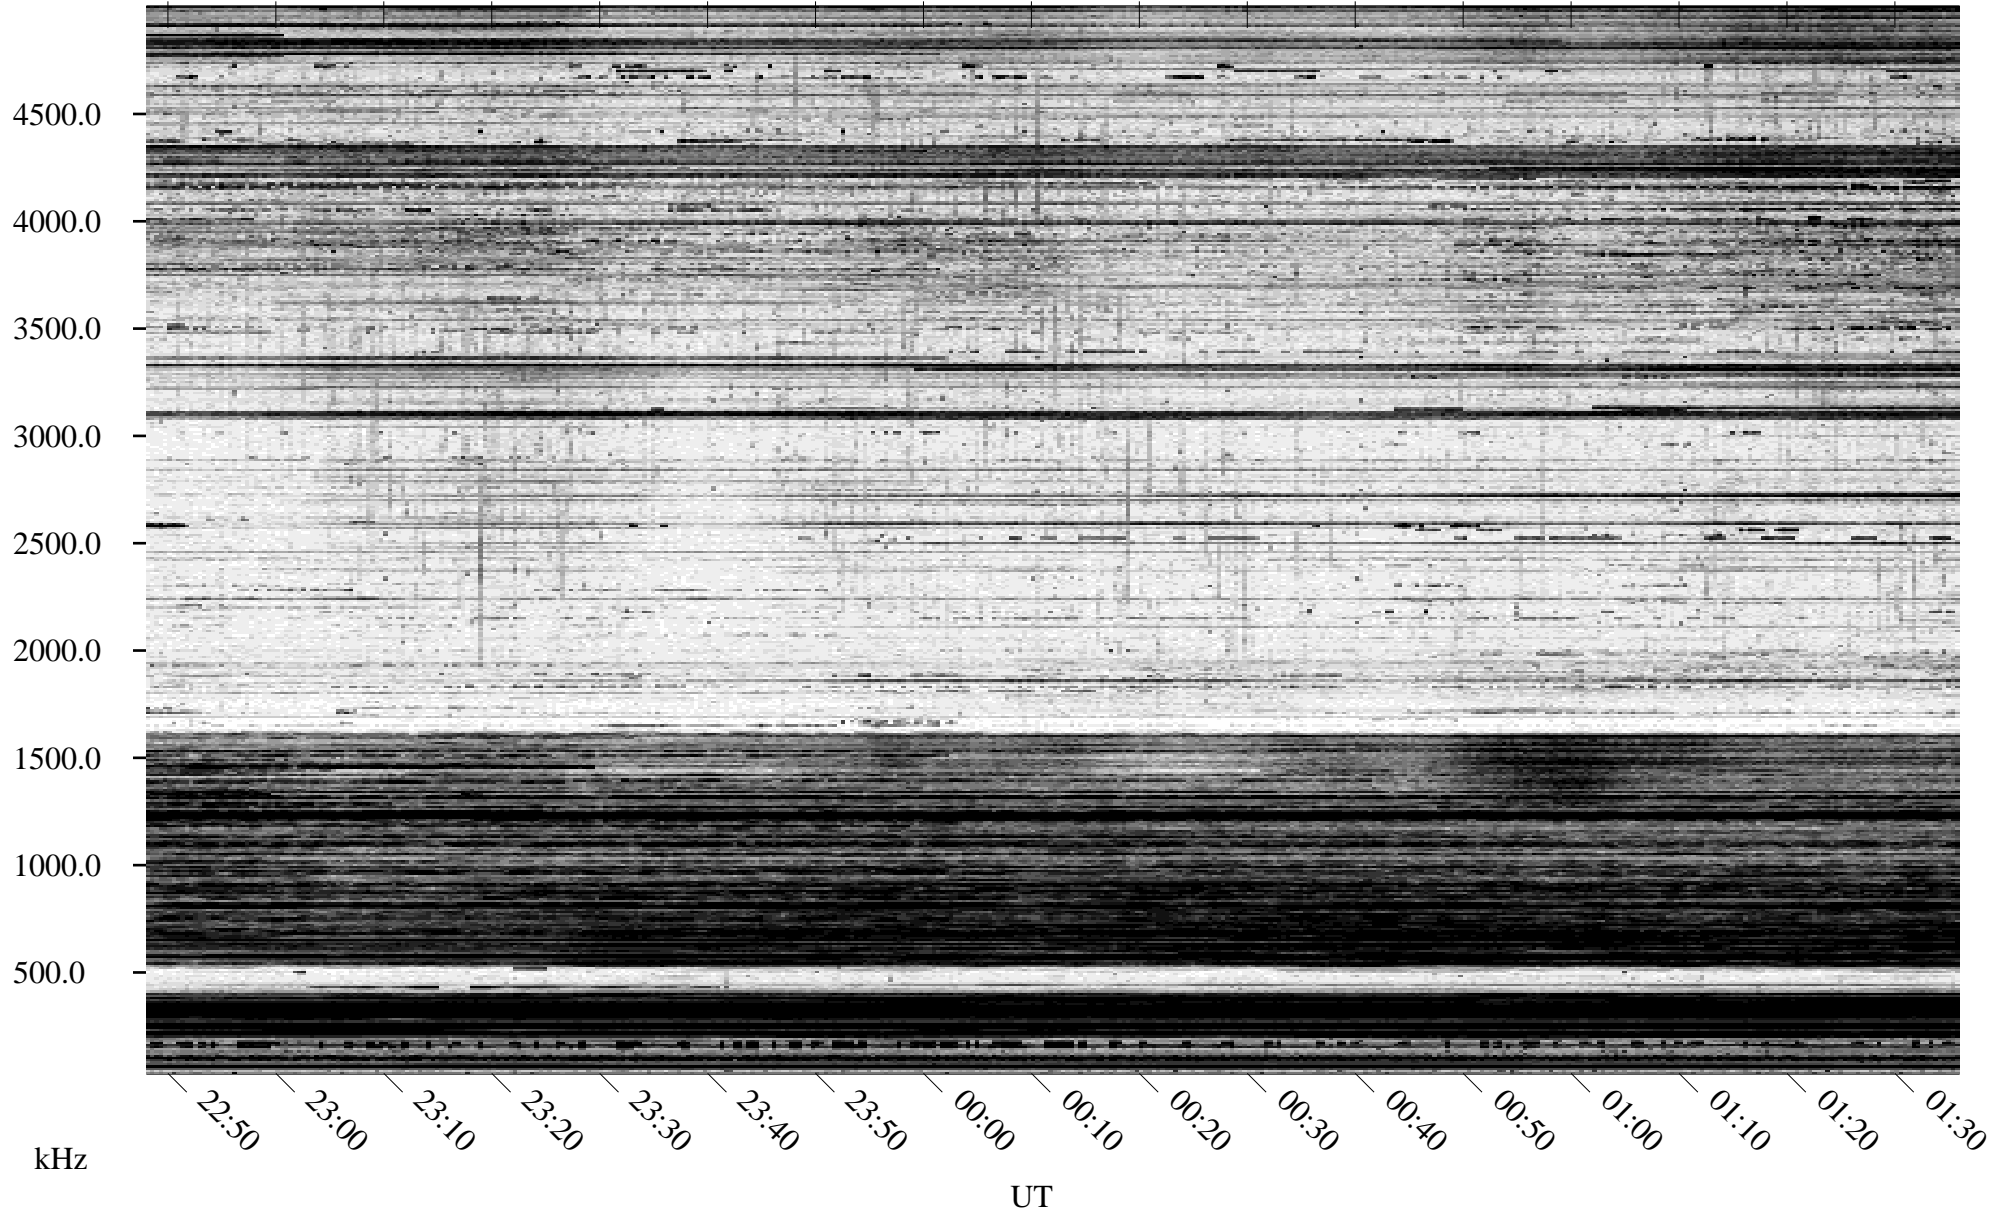

12/06/1995 Churchill, Manitoba

Linear Scale Black = 161 White = 15

ch95340l.r00m max_12

Page 1

12/06/1995 Churchill, Manitoba

Linear Scale Black = 161 White = 15

ch95340l.r00m max_12

Page 2

12/07/1995 Churchill, Manitoba

Linear Scale Black = 161 White = 15

ch95340l.r00m max_12

Page 3

12/07/1995 Churchill, Manitoba

Linear Scale Black = 161 White = 15

ch95340l.r00m max_12

Page 4

12/07/1995 Churchill, Manitoba

Linear Scale Black = 161 White = 15

ch95340l.r00m max_12

12/07/1995 Churchill, Manitoba

Linear Scale Black = 161 White = 15

ch95340l.r00m max_12

Page 6

12/07/1995 Churchill, Manitoba

Linear Scale Black = 161 White = 15

ch95340l.r00m max_12

Page 7

12/07/1995 Churchill, Manitoba

Linear Scale Black = 161 White = 15

ch95340l.r00m max_12

Page 8

UT