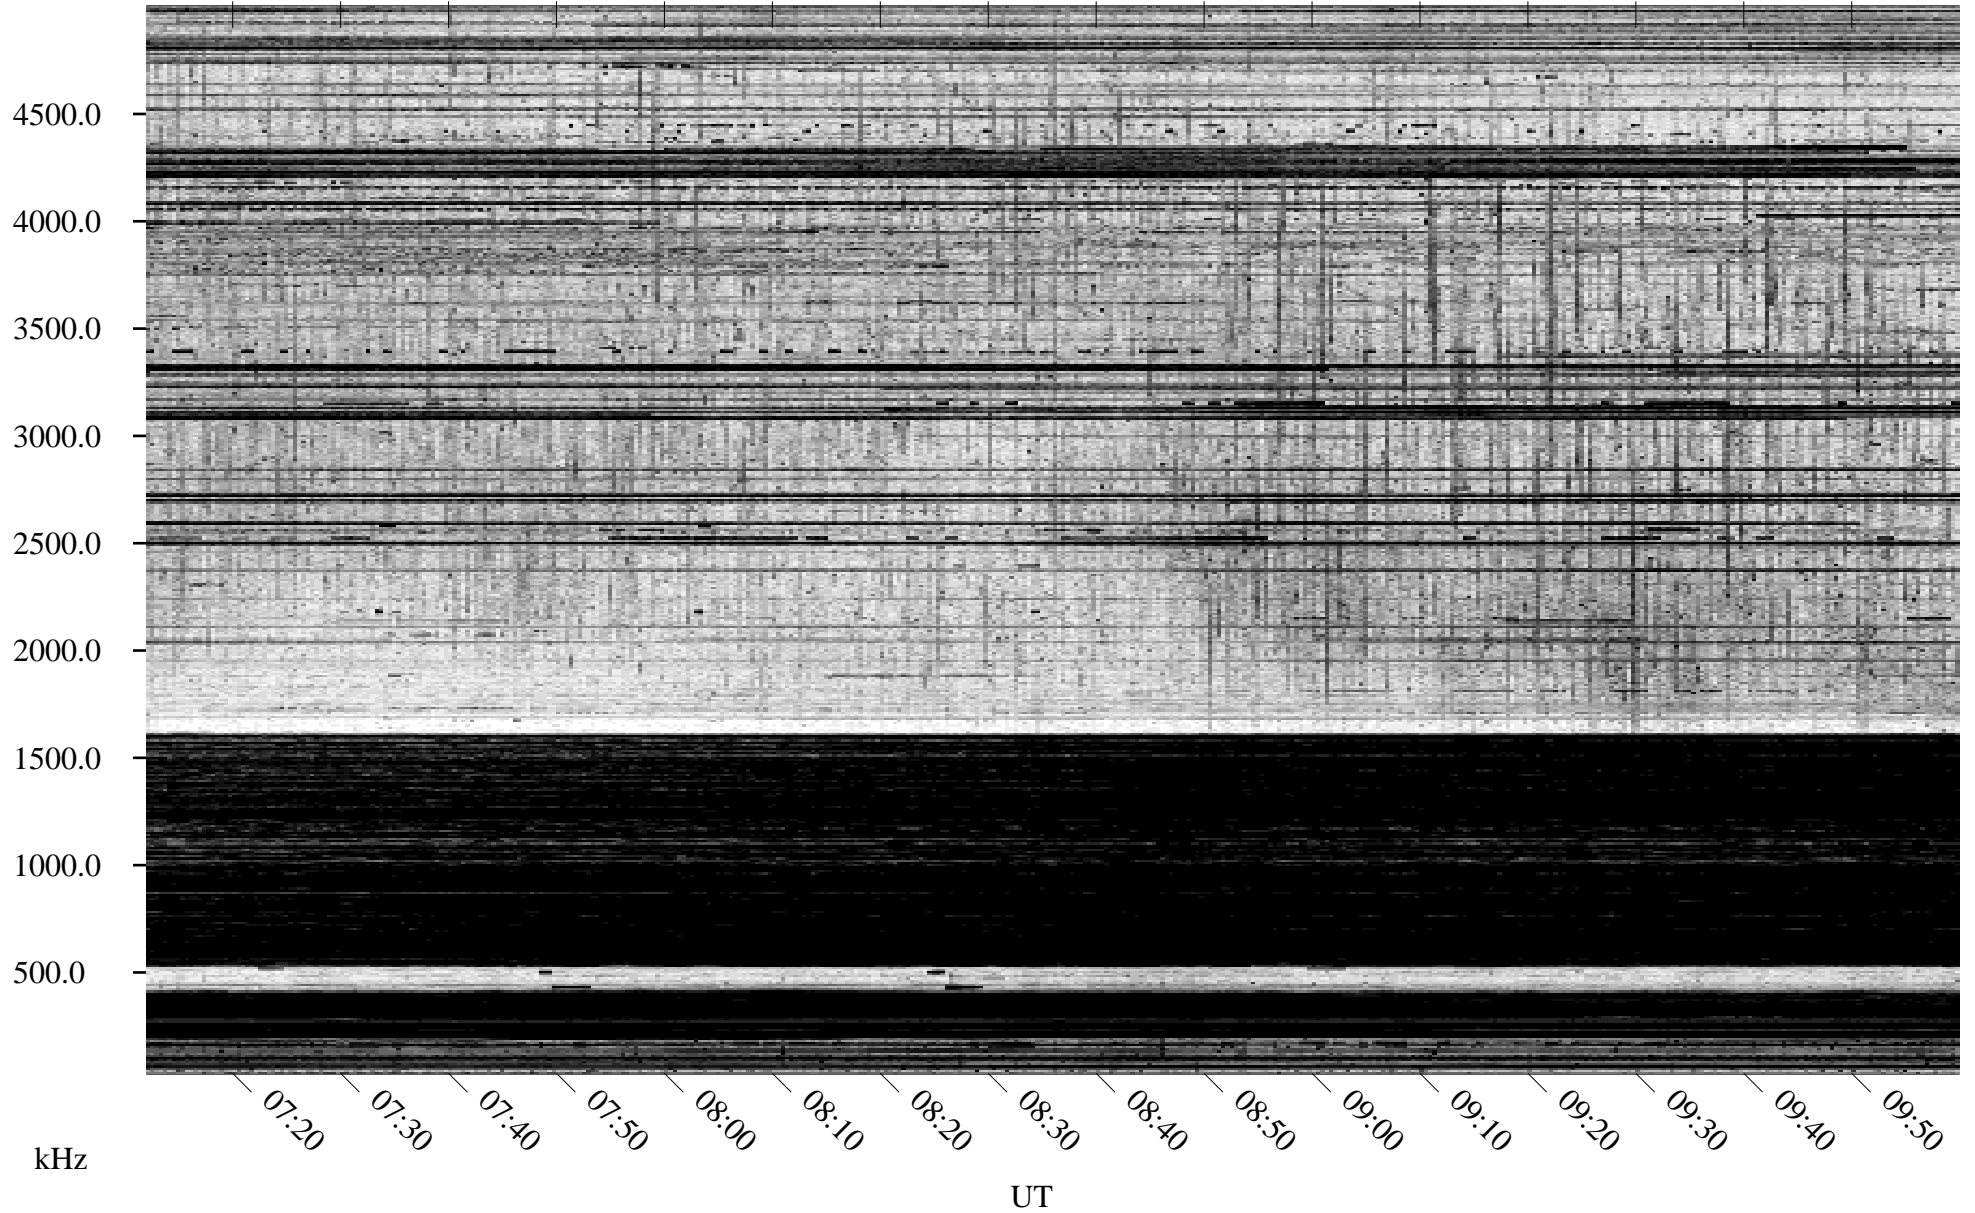

12/06/1995 Churchill, Manitoba

Linear Scale Black = 161 White = 15

ch95340l.r00m max_12

Page 1

12/06/1995 Churchill, Manitoba

Linear Scale Black = 161 White = 15

ch95340l.r00m max_12

Page 2

12/07/1995 Churchill, Manitoba

Linear Scale Black = 161 White = 15

ch95340l.r00m max_12

Page 3

12/07/1995 Churchill, Manitoba

Linear Scale Black = 161 White = 15

ch95340l.r00m max_12

Page 4

12/07/1995 Churchill, Manitoba

Linear Scale Black = 161 White = 15

ch95340l.r00m max_12

12/07/1995 Churchill, Manitoba

Linear Scale Black = 161 White = 15

ch95340l.r00m max_12

Page 6

12/07/1995 Churchill, Manitoba

Linear Scale Black = 161 White = 15

ch95340l.r00m max_12

Page 7

12/07/1995 Churchill, Manitoba

Linear Scale Black = 161 White = 15

ch95340l.r00m max_12

Page 8

UT