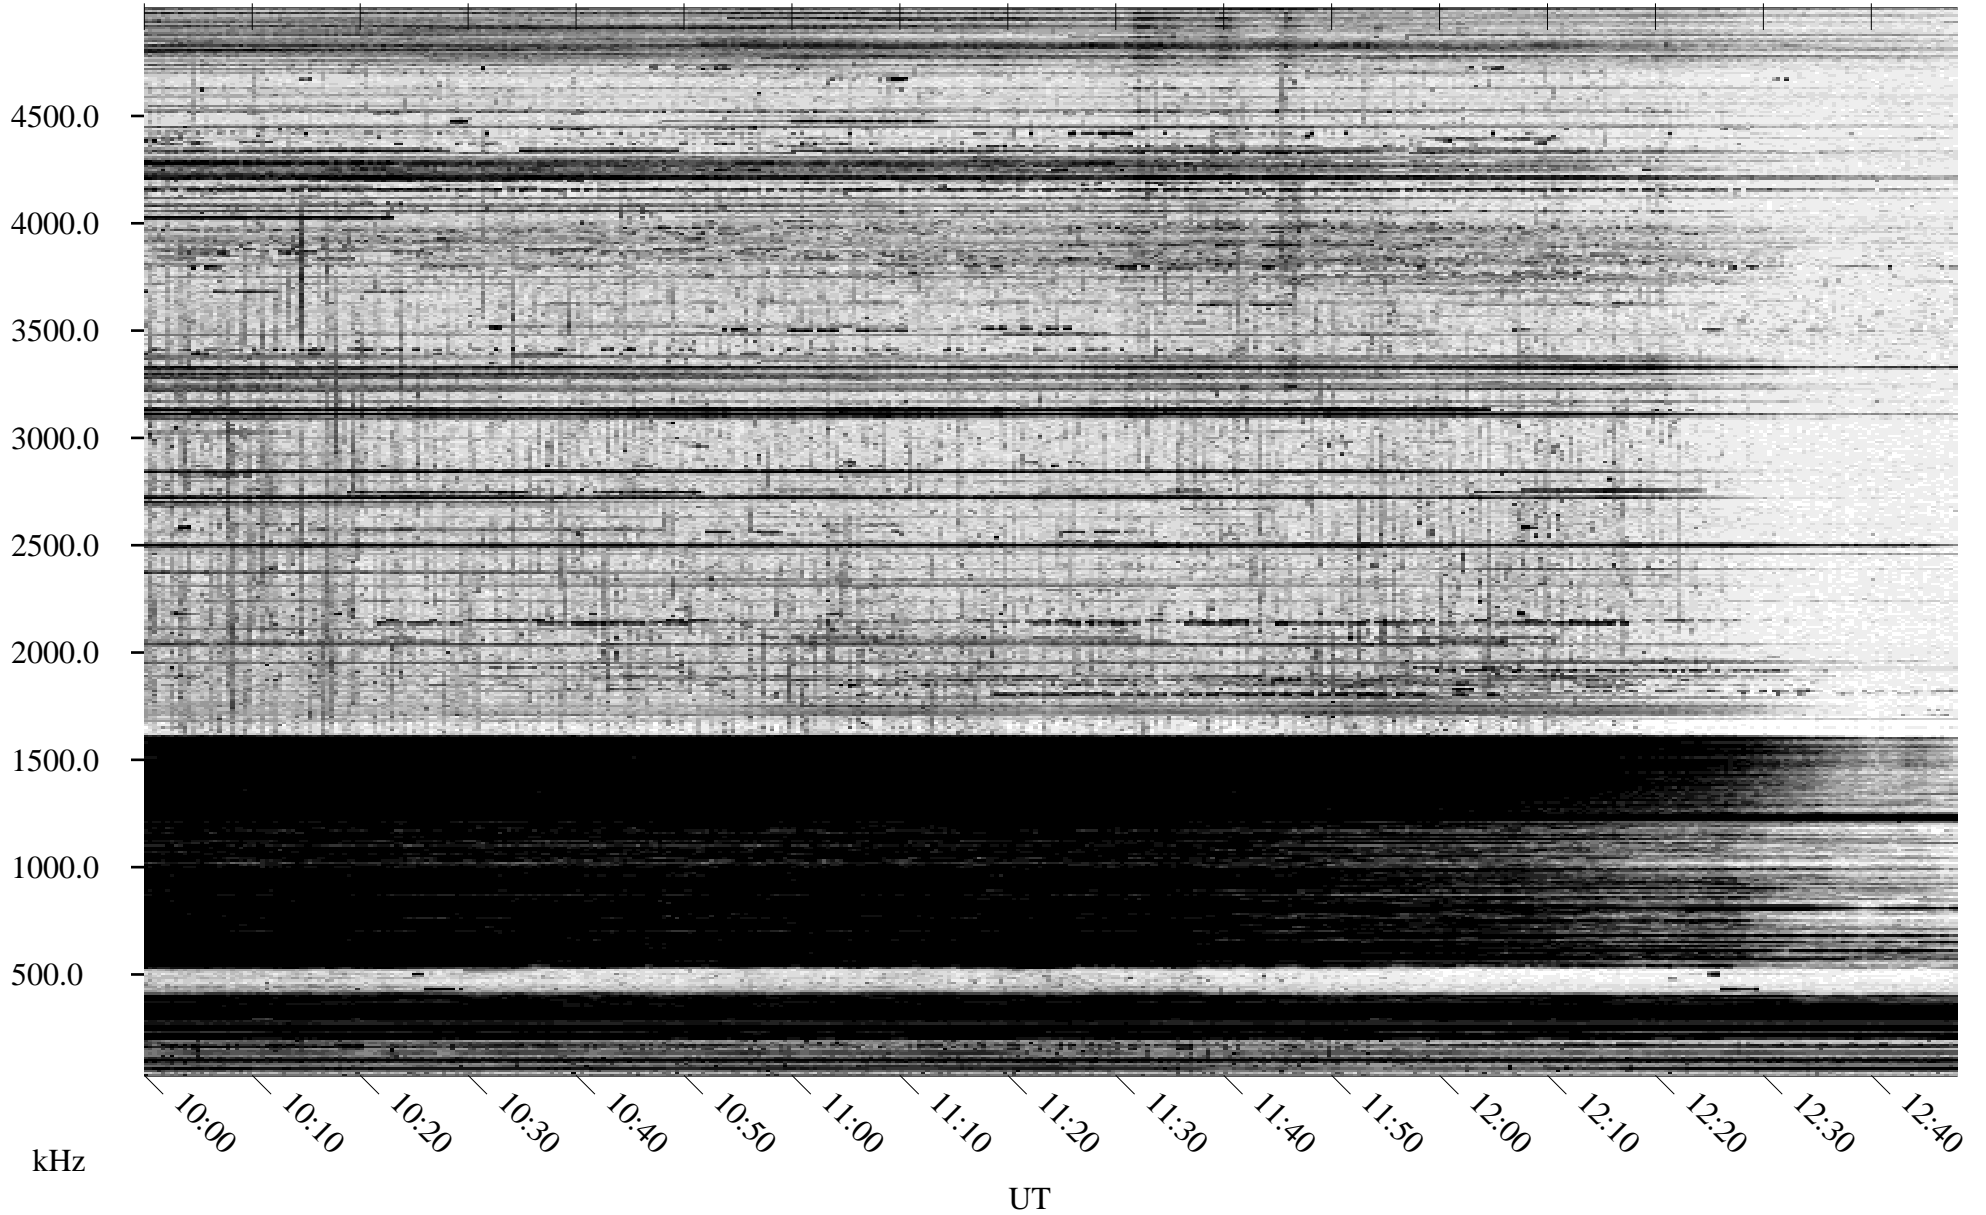

12/06/1995 Churchill, Manitoba

Linear Scale Black = 161 White = 15

ch95340l.r00m max_12

Page 1

12/06/1995 Churchill, Manitoba

Linear Scale Black = 161 White = 15

ch95340l.r00m max_12

Page 2

12/07/1995 Churchill, Manitoba

Linear Scale Black = 161 White = 15

ch95340l.r00m max_12

Page 3

12/07/1995 Churchill, Manitoba

Linear Scale Black = 161 White = 15

ch95340l.r00m max_12

Page 4

12/07/1995 Churchill, Manitoba

Linear Scale Black = 161 White = 15

ch95340l.r00m max_12

12/07/1995 Churchill, Manitoba

Linear Scale Black = 161 White = 15

ch95340l.r00m max_12

Page 6

12/07/1995 Churchill, Manitoba

Linear Scale Black = 161 White = 15

ch95340l.r00m max_12

Page 7

12/07/1995 Churchill, Manitoba

Linear Scale Black = 161 White = 15

ch95340l.r00m max_12

Page 8

UT