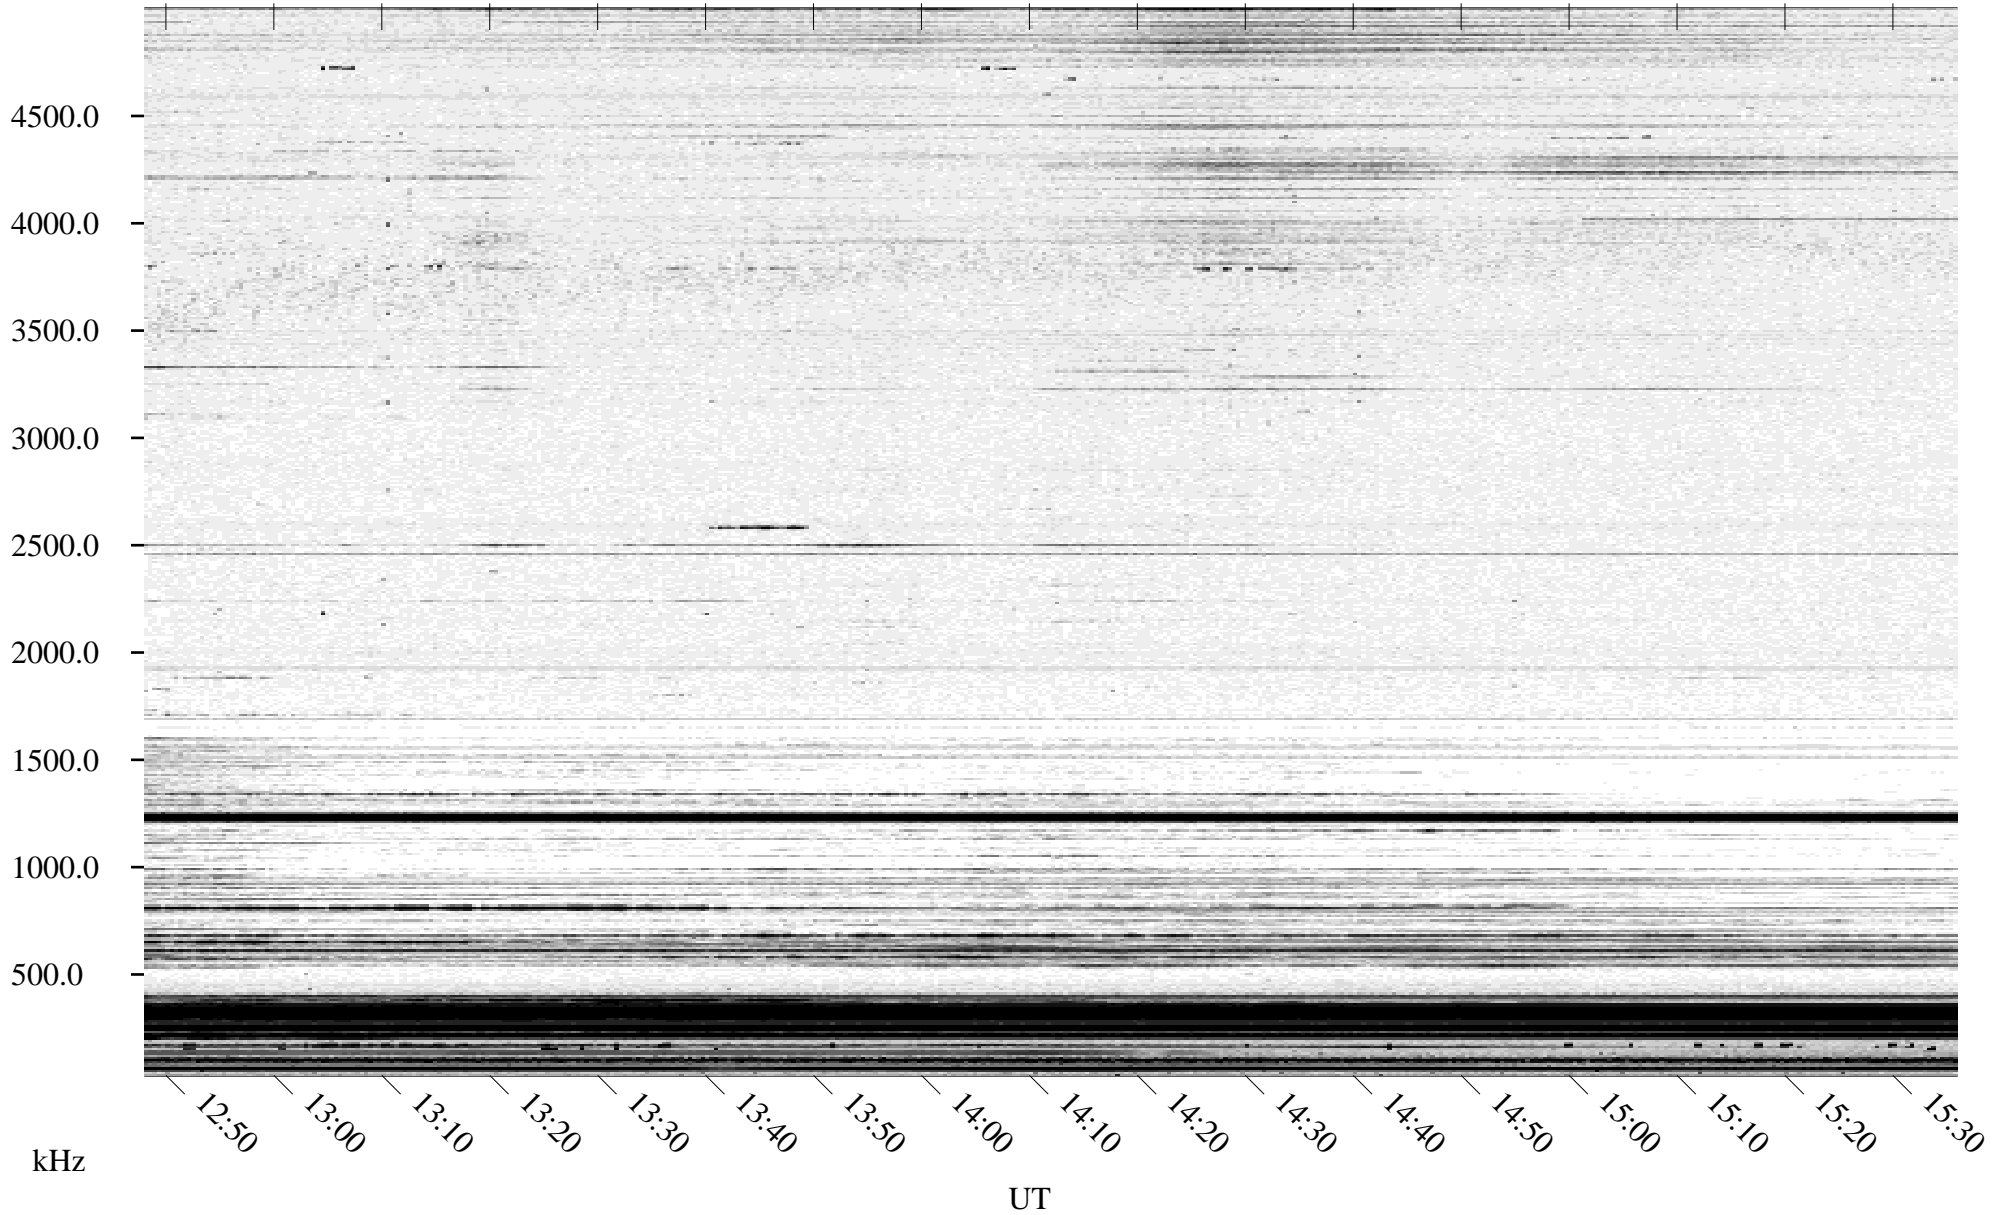

12/06/1995 Churchill, Manitoba

Linear Scale Black = 161 White = 15

ch95340l.r00m max_12

Page 1

12/06/1995 Churchill, Manitoba

Linear Scale Black = 161 White = 15

ch95340l.r00m max_12

Page 2

12/07/1995 Churchill, Manitoba

Linear Scale Black = 161 White = 15

ch95340l.r00m max_12

Page 3

12/07/1995 Churchill, Manitoba

Linear Scale Black = 161 White = 15

ch95340l.r00m max_12

Page 4

12/07/1995 Churchill, Manitoba

Linear Scale Black = 161 White = 15

ch95340l.r00m max_12

12/07/1995 Churchill, Manitoba

Linear Scale Black = 161 White = 15

ch95340l.r00m max_12

Page 6

12/07/1995 Churchill, Manitoba

Linear Scale Black = 161 White = 15

ch95340l.r00m max_12

Page 7

12/07/1995 Churchill, Manitoba

Linear Scale Black = 161 White = 15

ch95340l.r00m max_12

Page 8

UT