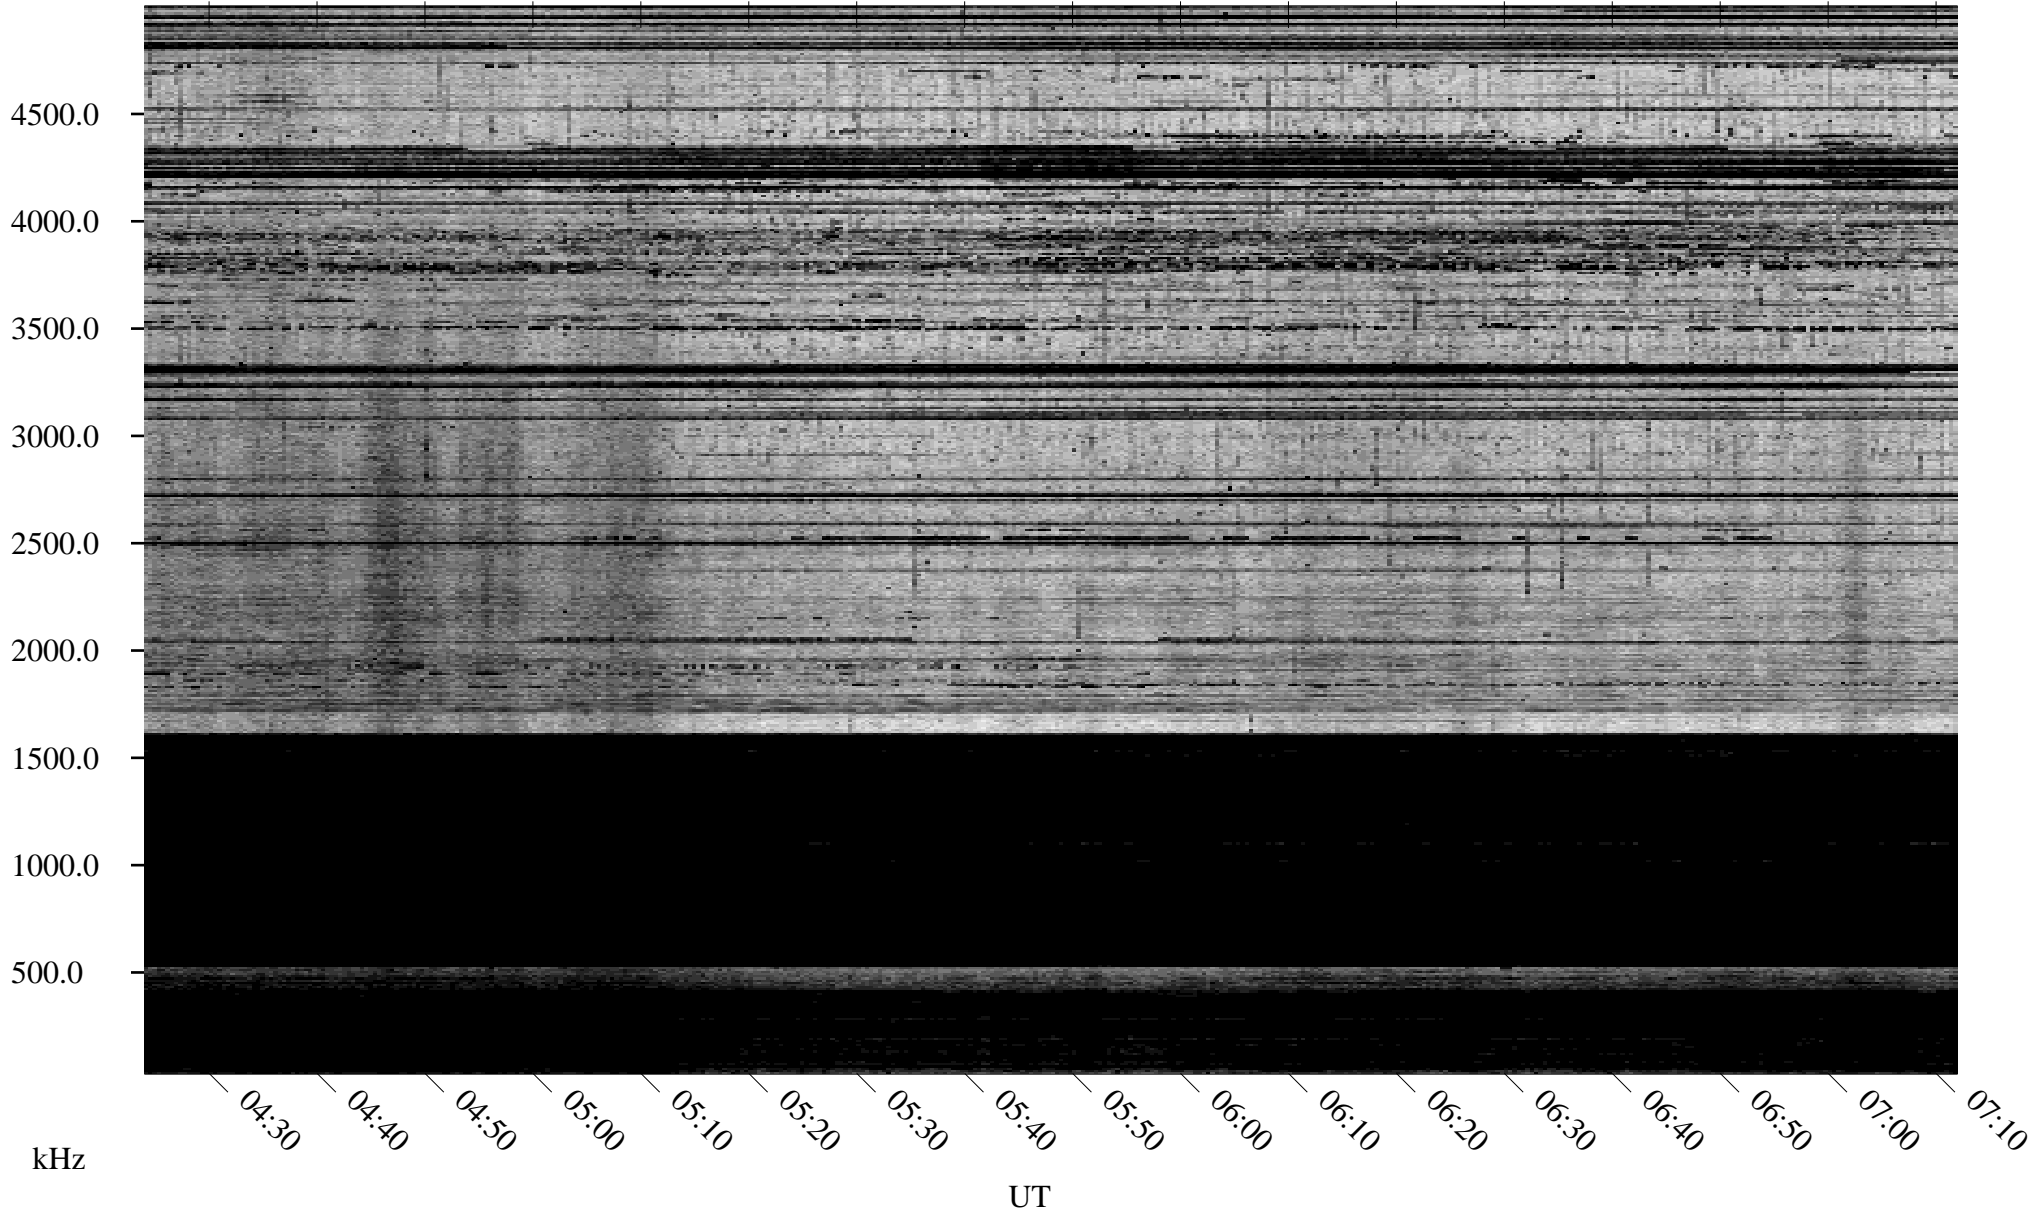

12/07/1995 Churchill, Manitoba

Linear Scale Black = 161 White = 15

ch953411.r00m max_12

Page 1

12/07/1995 Churchill, Manitoba

Linear Scale Black = 161 White = 15

ch953411.r00m max_12

Page 2

12/08/1995 Churchill, Manitoba

Linear Scale Black = 161 White = 15

ch953411.r00m max_12

Page 3

12/08/1995 Churchill, Manitoba

Linear Scale Black = 161 White = 15

ch953411.r00m max_12

Page 4

12/08/1995 Churchill, Manitoba

Linear Scale Black = 161 White = 15

ch953411.r00m max_12

Page 5

12/08/1995 Churchill, Manitoba

Linear Scale Black = 161 White = 15

ch953411.r00m max_12

Page 6

12/08/1995 Churchill, Manitoba

Linear Scale Black = 161 White = 15

ch953411.r00m max_12

Page 7

12/08/1995 Churchill, Manitoba

Linear Scale Black = 161 White = 15

ch953411.r00m max_12

kHz