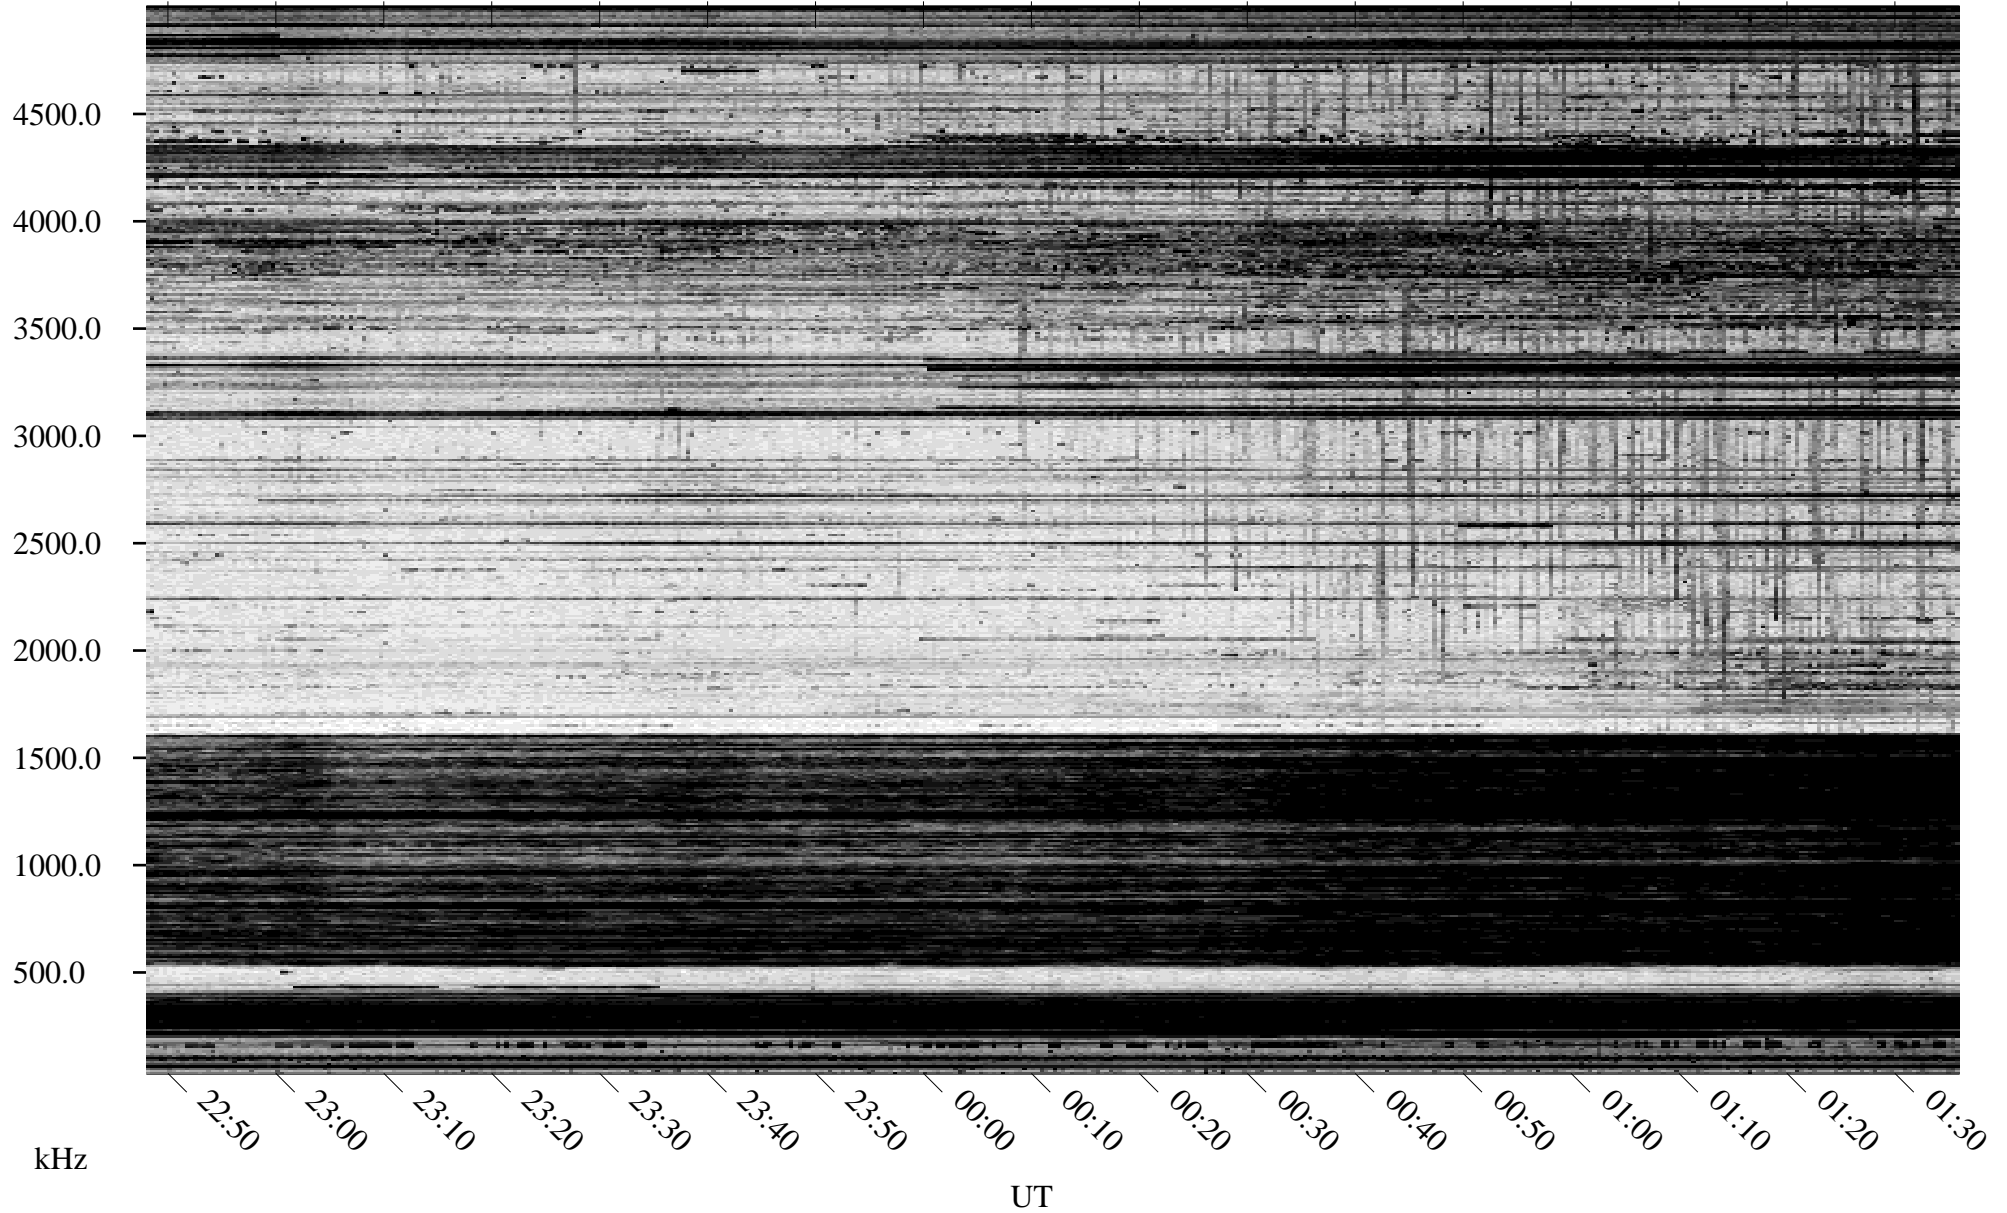

12/08/1995 Churchill, Manitoba

Linear Scale Black = 161 White = 15

ch95342l.r00m max_12

Page 1

12/08/1995 Churchill, Manitoba

Linear Scale Black = 161 White = 15

ch95342l.r00m max_12

Page 2

12/09/1995 Churchill, Manitoba

Linear Scale Black = 161 White = 15

ch95342l.r00m max_12

Page 3

12/09/1995 Churchill, Manitoba

Linear Scale Black = 161 White = 15

ch95342l.r00m max_12

Page 4

12/09/1995 Churchill, Manitoba

Linear Scale Black = 161 White = 15

ch95342l.r00m max_12

Page 5

12/09/1995 Churchill, Manitoba

Linear Scale Black = 161 White = 15

ch95342l.r00m max_12

Page 6

12/09/1995 Churchill, Manitoba

Linear Scale Black = 161 White = 15

ch95342l.r00m max_12

Page 7

12/09/1995 Churchill, Manitoba

Linear Scale Black = 161 White = 15

ch95342l.r00m max_12