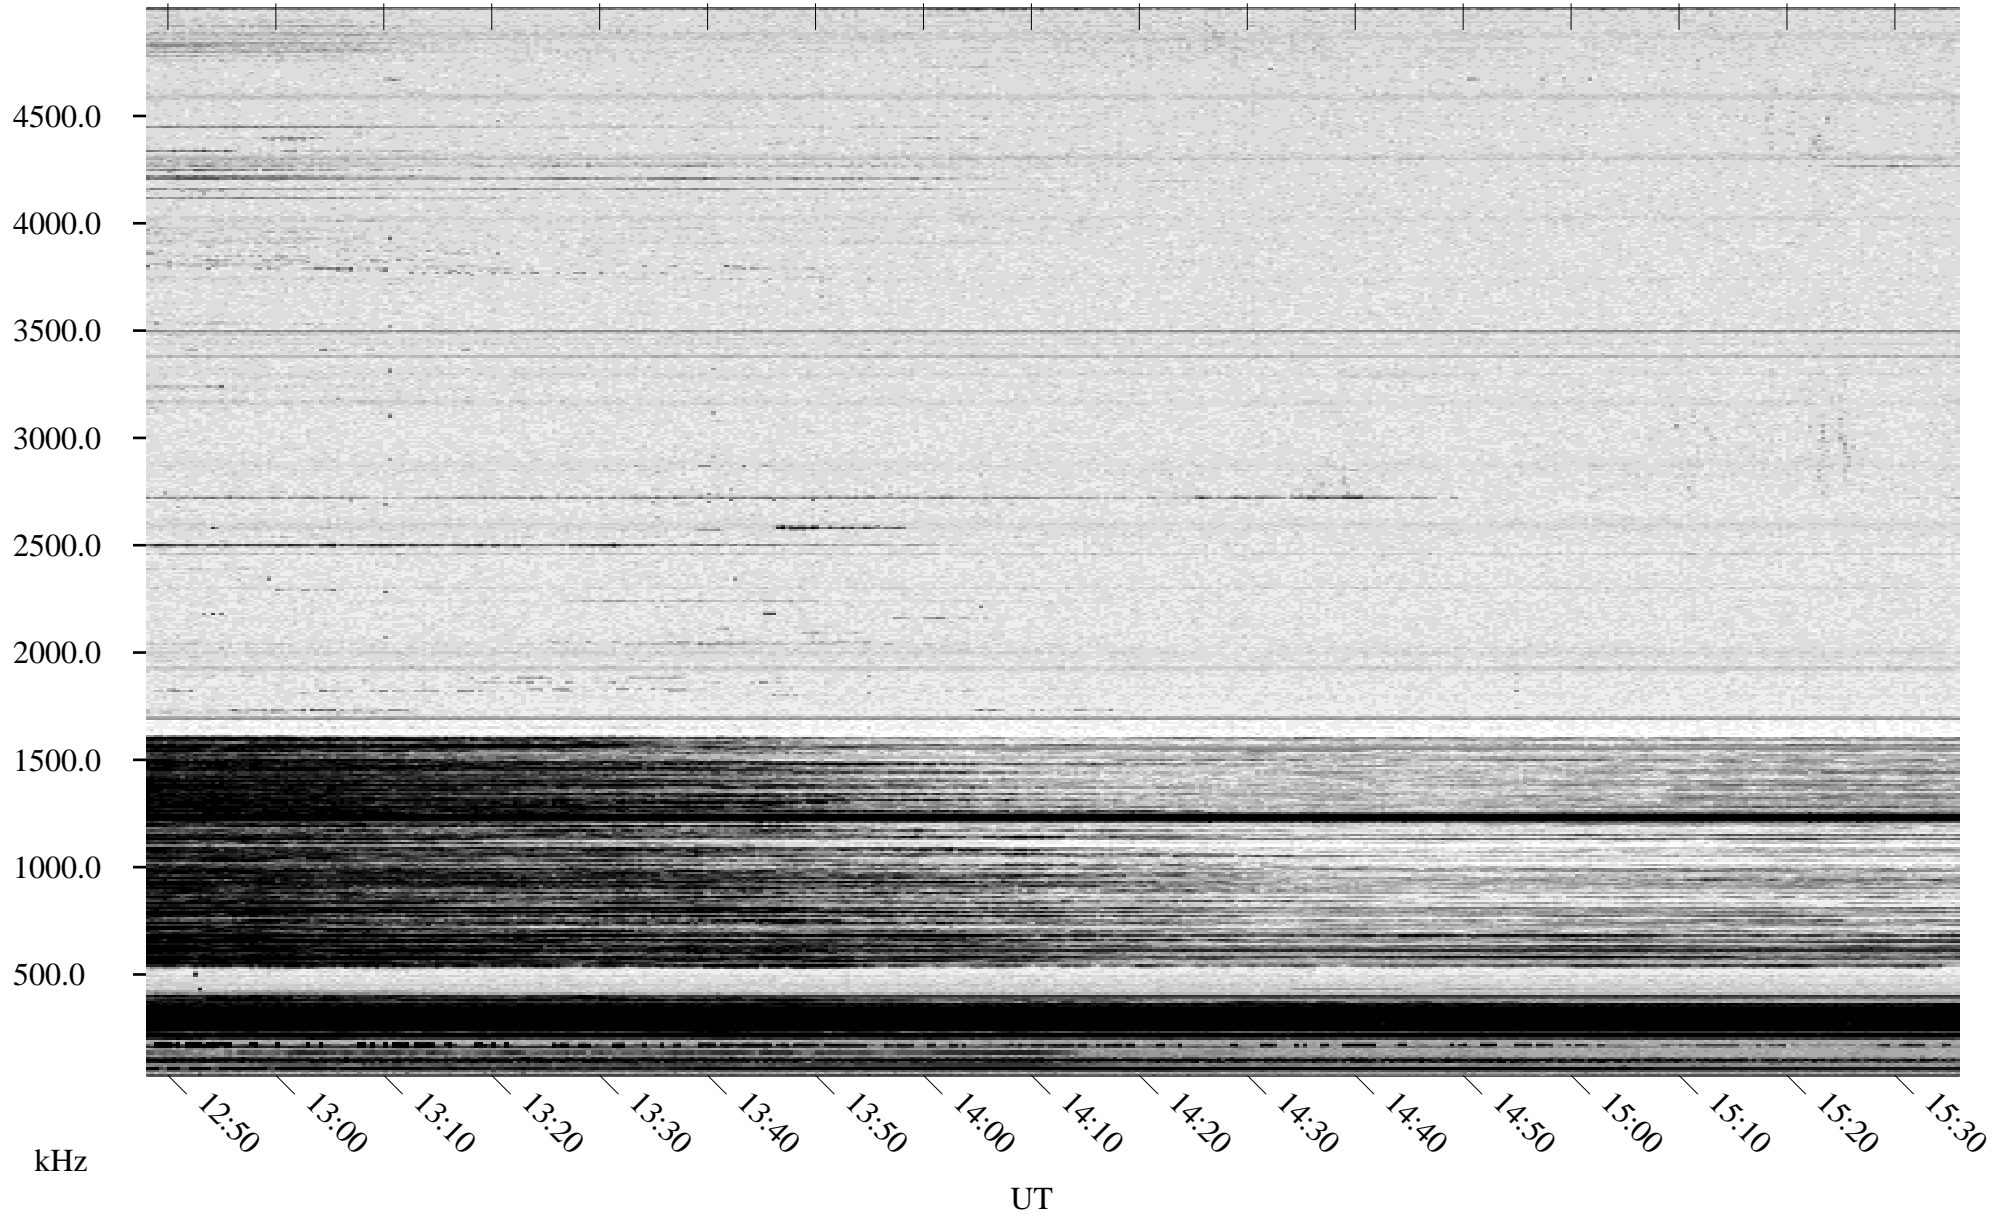

12/08/1995 Churchill, Manitoba

Linear Scale Black = 161 White = 15

ch95342l.r00m max_12

Page 1

12/08/1995 Churchill, Manitoba

Linear Scale Black = 161 White = 15

ch95342l.r00m max_12

Page 2

12/09/1995 Churchill, Manitoba

Linear Scale Black = 161 White = 15

ch95342l.r00m max_12

Page 3

12/09/1995 Churchill, Manitoba

Linear Scale Black = 161 White = 15

ch95342l.r00m max_12

Page 4

12/09/1995 Churchill, Manitoba

Linear Scale Black = 161 White = 15

ch95342l.r00m max_12

Page 5

12/09/1995 Churchill, Manitoba

Linear Scale Black = 161 White = 15

ch95342l.r00m max_12

Page 6

12/09/1995 Churchill, Manitoba

Linear Scale Black = 161 White = 15

ch95342l.r00m max_12

Page 7

12/09/1995 Churchill, Manitoba

Linear Scale Black = 161 White = 15

ch95342l.r00m max_12