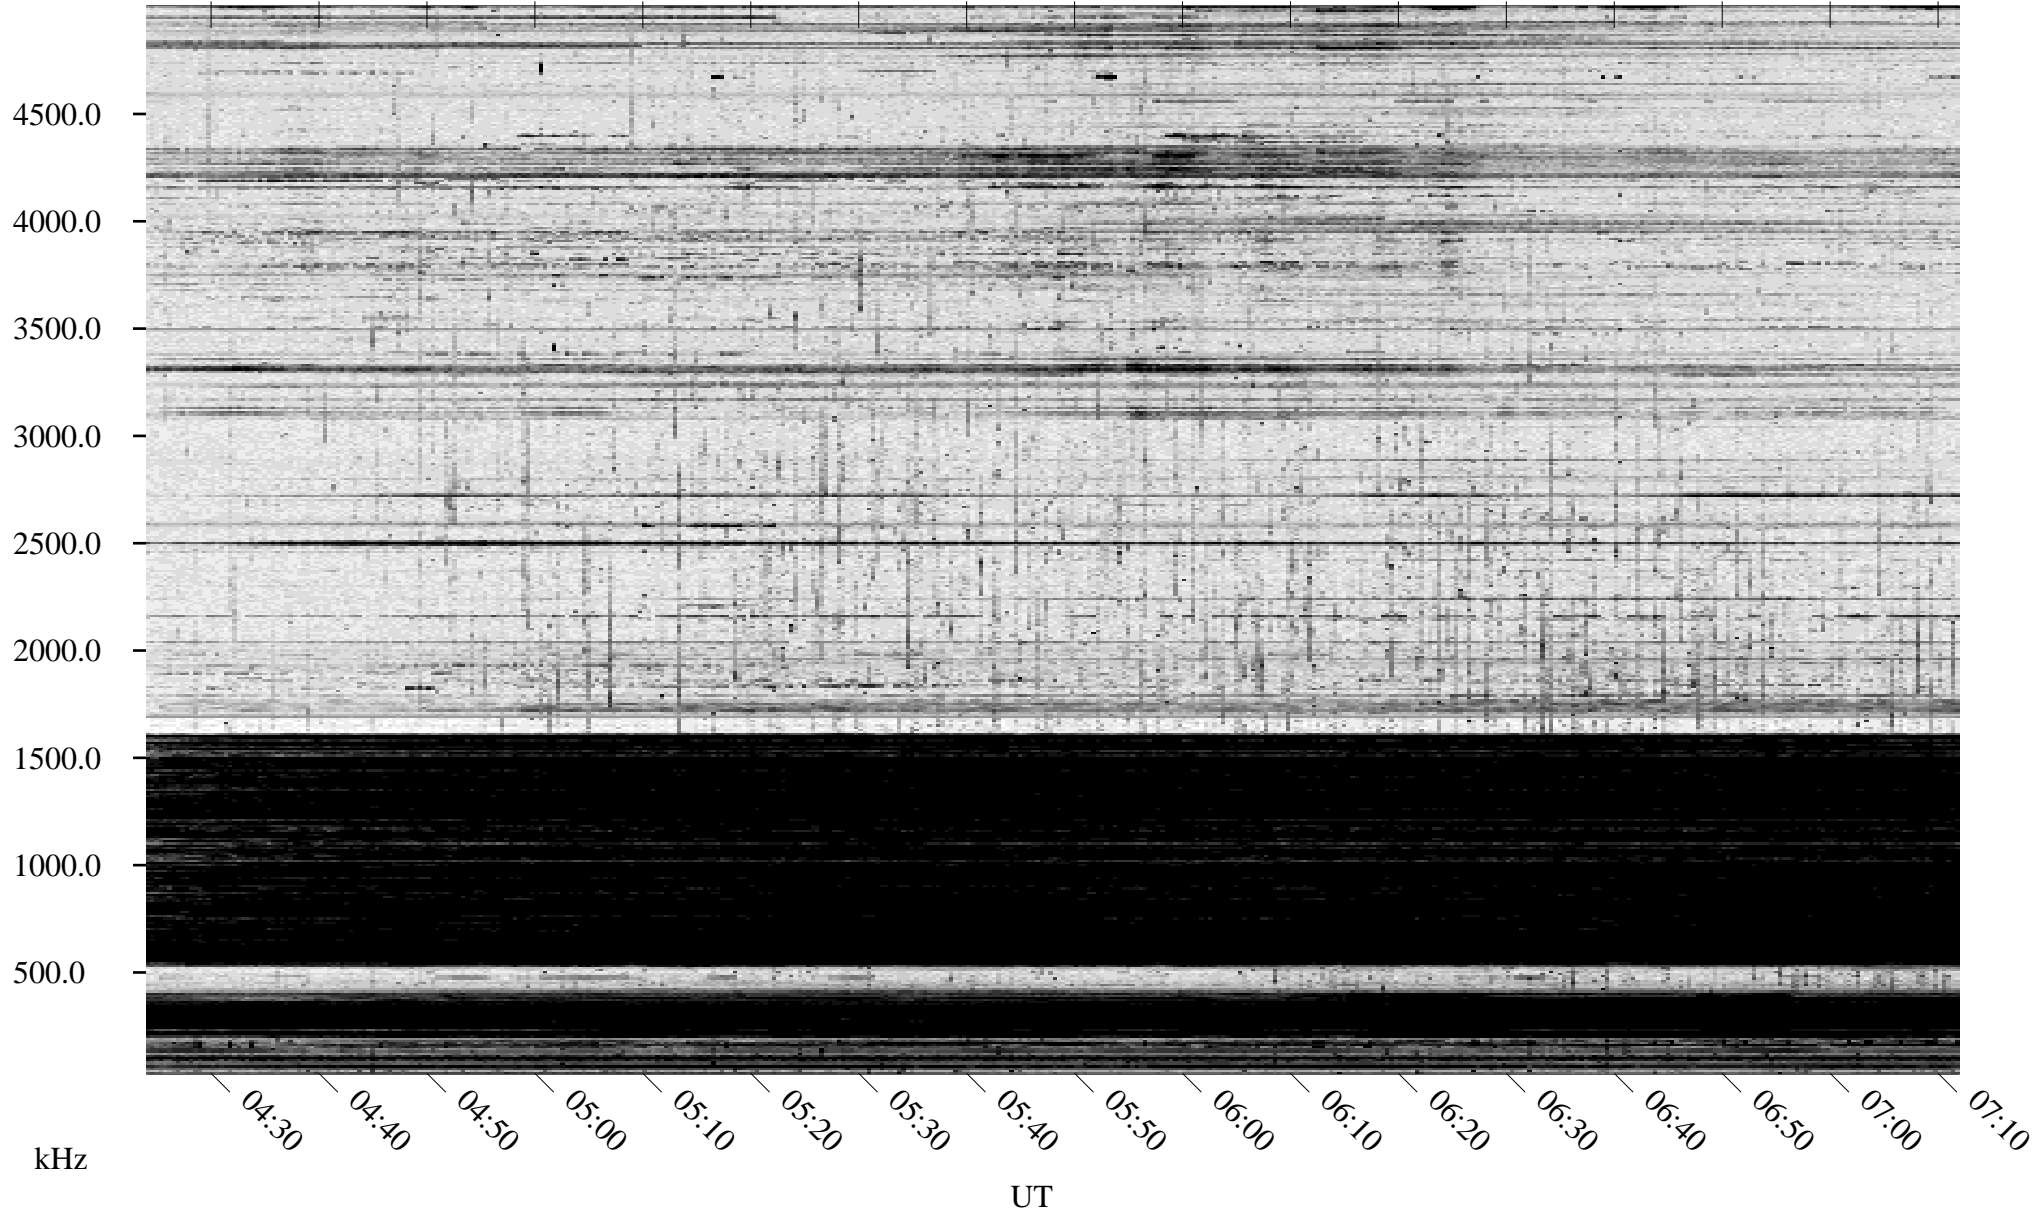

12/08/1995 Churchill, Manitoba

Linear Scale Black = 161 White = 15

ch95342l.r00m max_12

Page 1

12/08/1995 Churchill, Manitoba

Linear Scale Black = 161 White = 15

ch95342l.r00m max_12

Page 2

12/09/1995 Churchill, Manitoba

Linear Scale Black = 161 White = 15

ch95342l.r00m max_12

Page 3

12/09/1995 Churchill, Manitoba

Linear Scale Black = 161 White = 15

ch95342l.r00m max_12

Page 4

12/09/1995 Churchill, Manitoba

Linear Scale Black = 161 White = 15

ch95342l.r00m max_12

Page 5

12/09/1995 Churchill, Manitoba

Linear Scale Black = 161 White = 15

ch95342l.r00m max_12

Page 6

12/09/1995 Churchill, Manitoba

Linear Scale Black = 161 White = 15

ch95342l.r00m max_12

Page 7

12/09/1995 Churchill, Manitoba

Linear Scale Black = 161 White = 15

ch95342l.r00m max_12