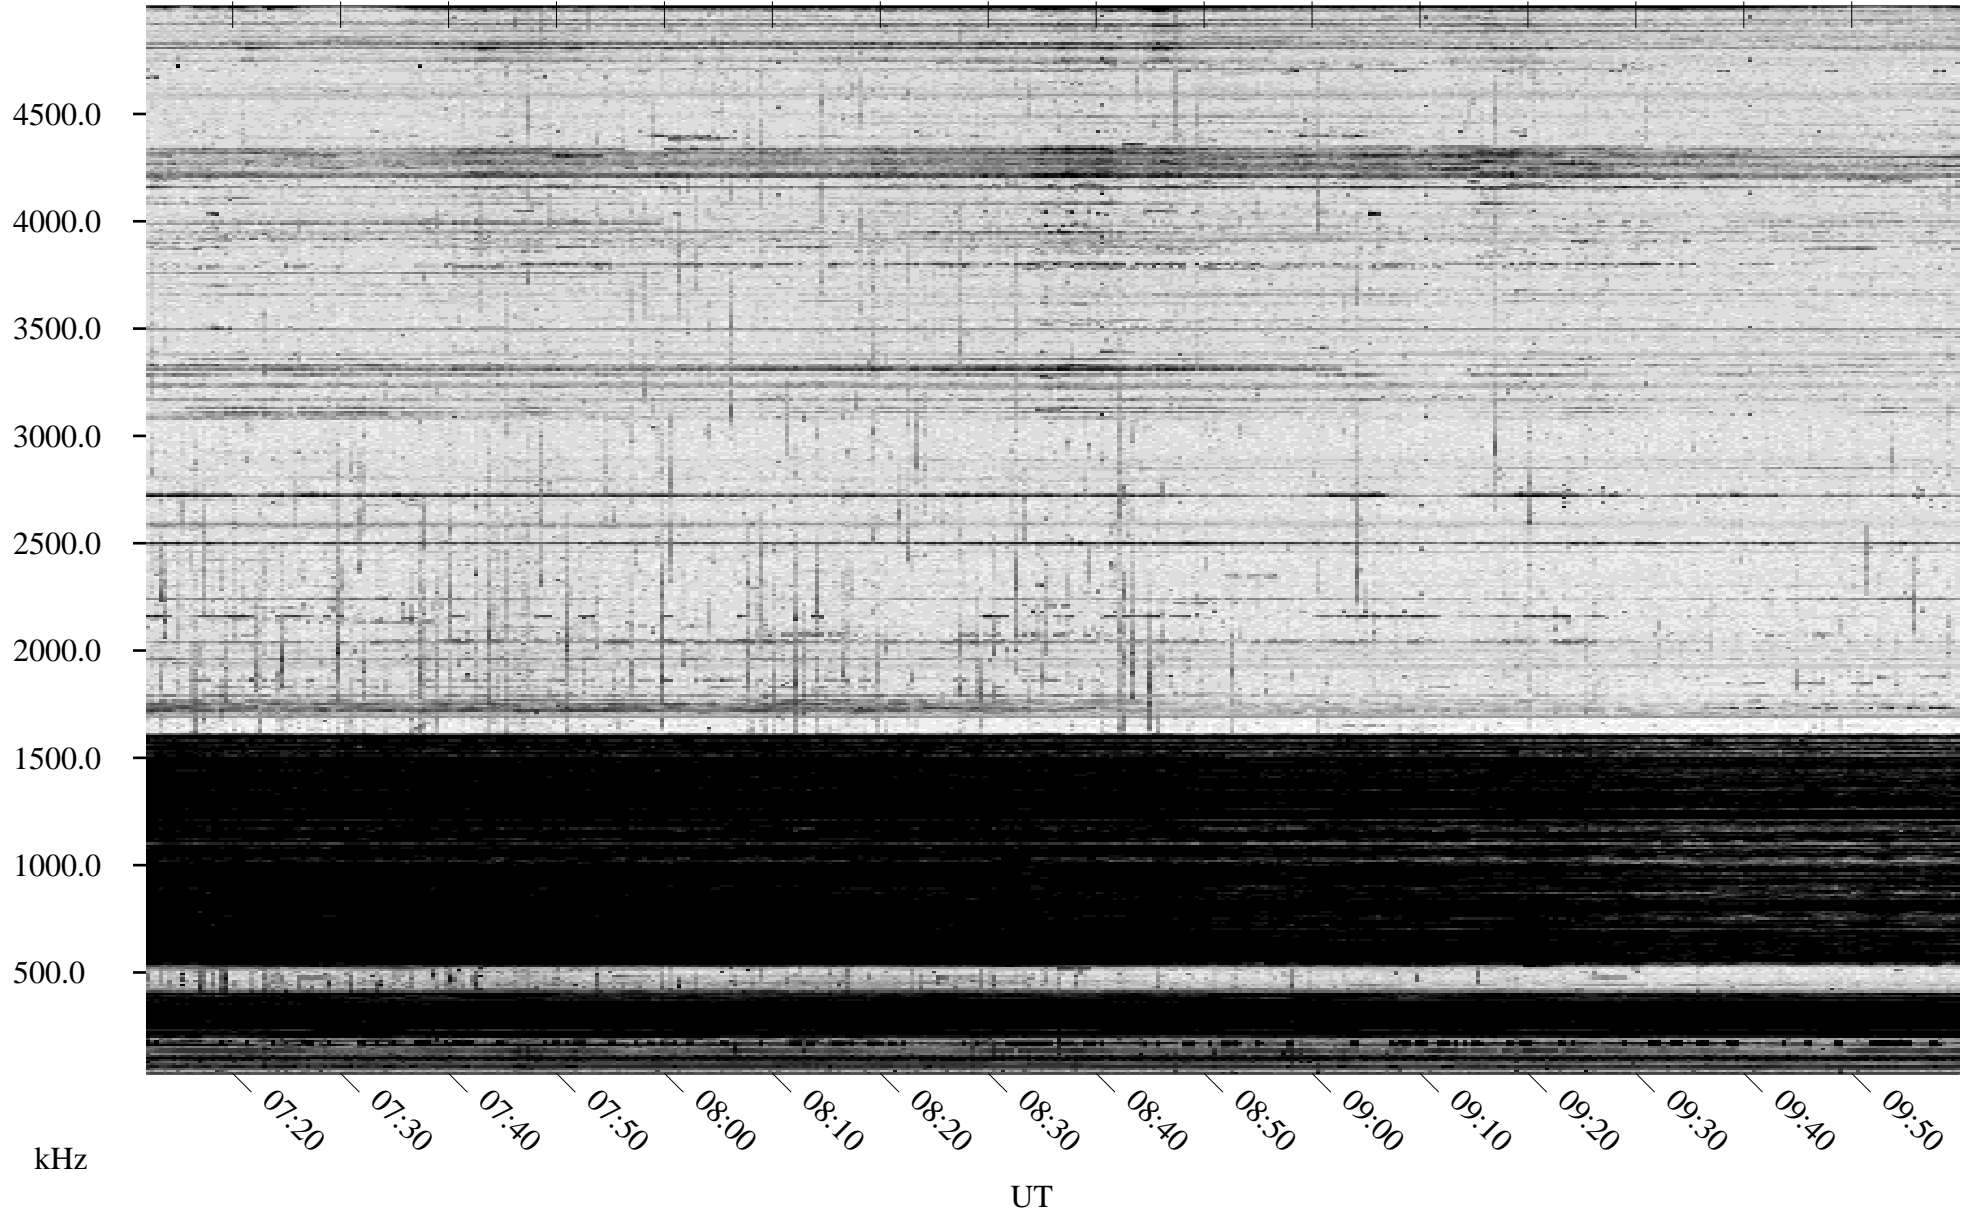

12/08/1995 Churchill, Manitoba

Linear Scale Black = 161 White = 15

ch95342l.r00m max_12

Page 1

12/08/1995 Churchill, Manitoba

Linear Scale Black = 161 White = 15

ch95342l.r00m max_12

Page 2

12/09/1995 Churchill, Manitoba

Linear Scale Black = 161 White = 15

ch95342l.r00m max_12

Page 3

12/09/1995 Churchill, Manitoba

Linear Scale Black = 161 White = 15

ch95342l.r00m max_12

Page 4

12/09/1995 Churchill, Manitoba

Linear Scale Black = 161 White = 15

ch95342l.r00m max_12

Page 5

12/09/1995 Churchill, Manitoba

Linear Scale Black = 161 White = 15

ch95342l.r00m max_12

Page 6

12/09/1995 Churchill, Manitoba

Linear Scale Black = 161 White = 15

ch95342l.r00m max_12

Page 7

12/09/1995 Churchill, Manitoba

Linear Scale Black = 161 White = 15

ch95342l.r00m max_12