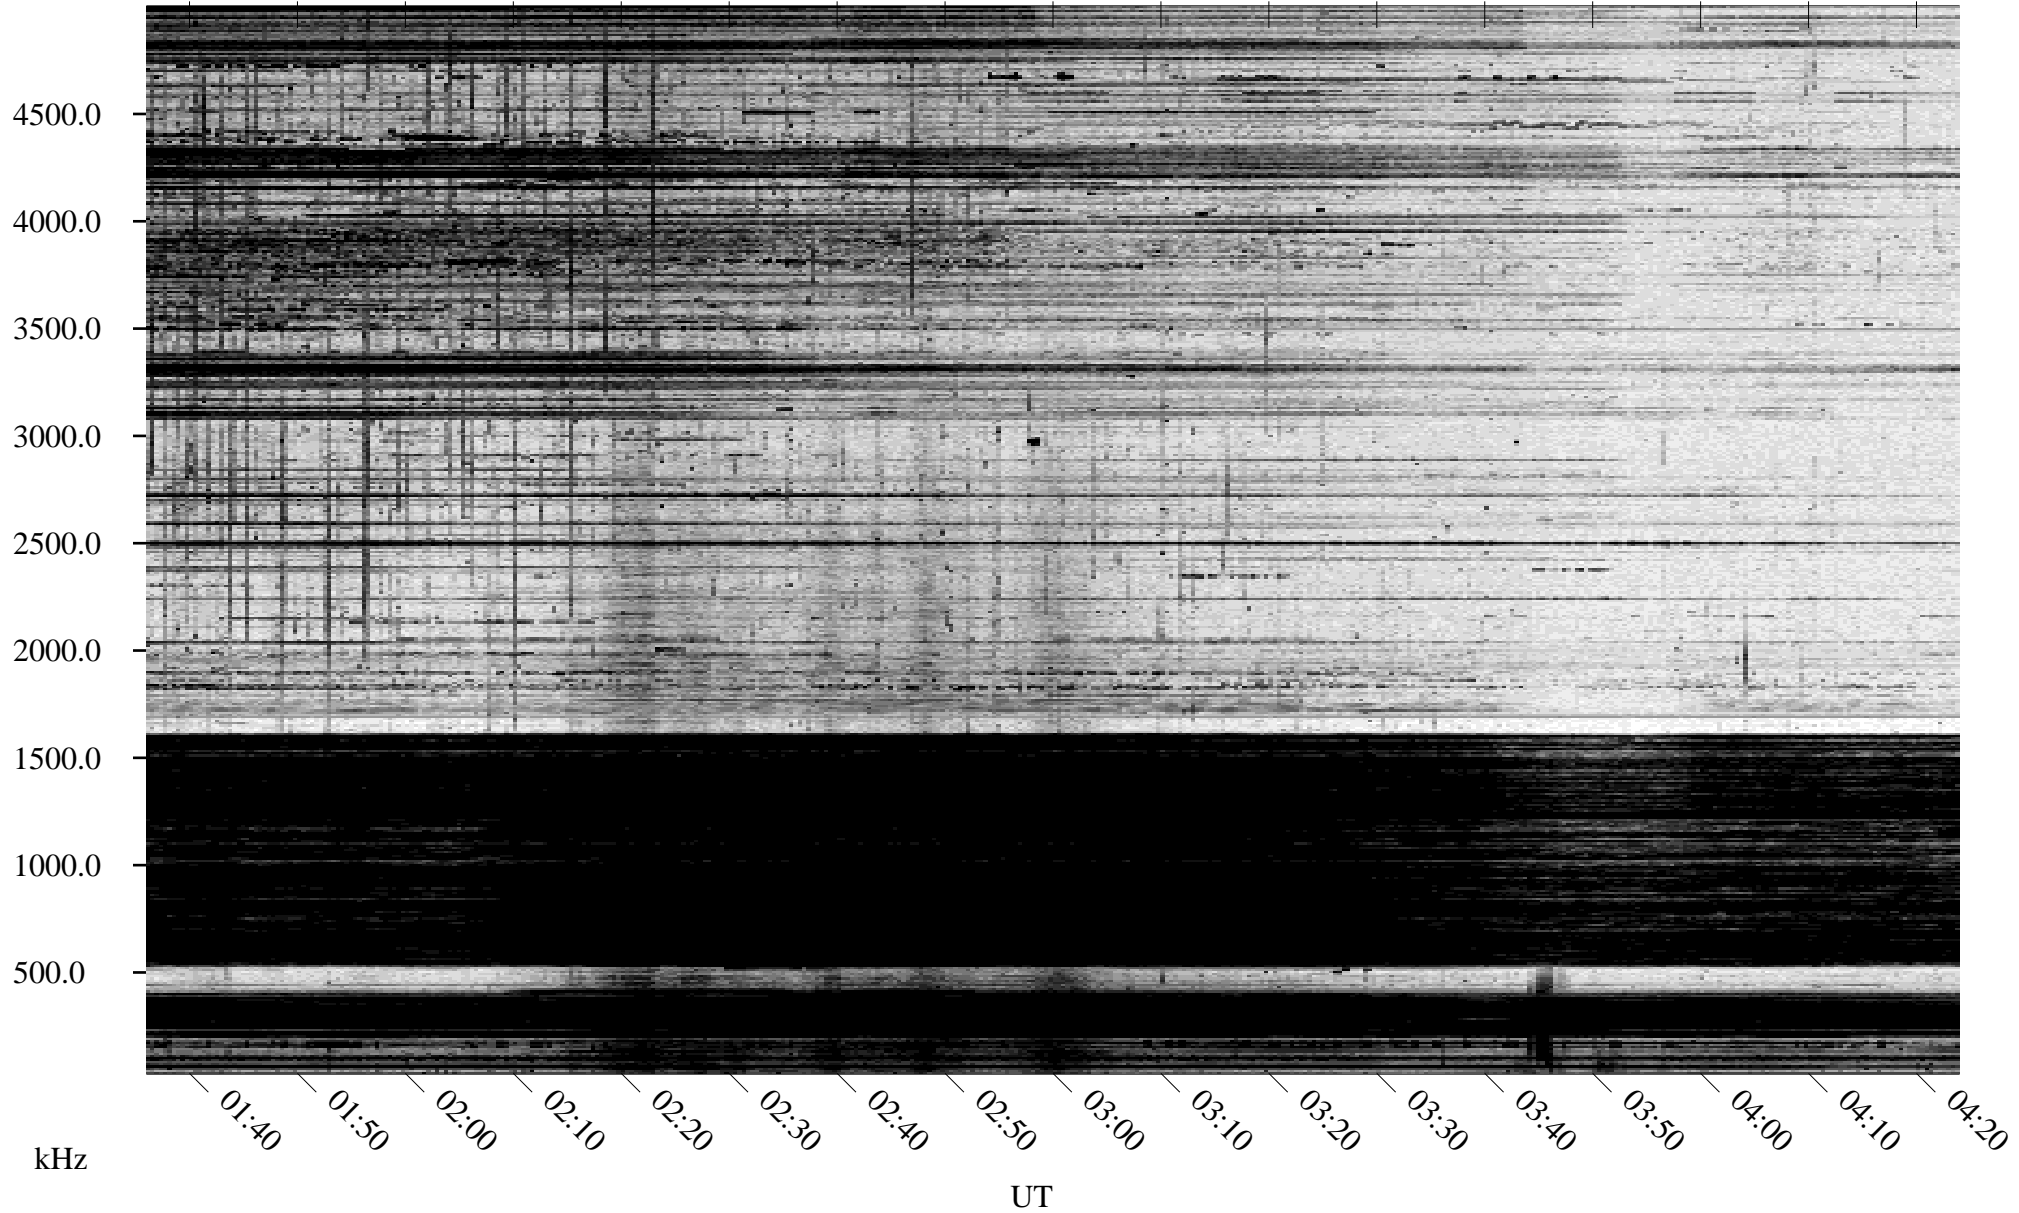

12/08/1995 Churchill, Manitoba

Linear Scale Black = 161 White = 15

ch95342l.r00m max_12

Page 1

12/08/1995 Churchill, Manitoba

Linear Scale Black = 161 White = 15

ch95342l.r00m max_12

Page 2

12/09/1995 Churchill, Manitoba

Linear Scale Black = 161 White = 15

ch95342l.r00m max_12

Page 3

12/09/1995 Churchill, Manitoba

Linear Scale Black = 161 White = 15

ch95342l.r00m max_12

Page 4

12/09/1995 Churchill, Manitoba

Linear Scale Black = 161 White = 15

ch95342l.r00m max_12

Page 5

12/09/1995 Churchill, Manitoba

Linear Scale Black = 161 White = 15

ch95342l.r00m max_12

Page 6

12/09/1995 Churchill, Manitoba

Linear Scale Black = 161 White = 15

ch95342l.r00m max_12

Page 7

12/09/1995 Churchill, Manitoba

Linear Scale Black = 161 White = 15

ch95342l.r00m max_12