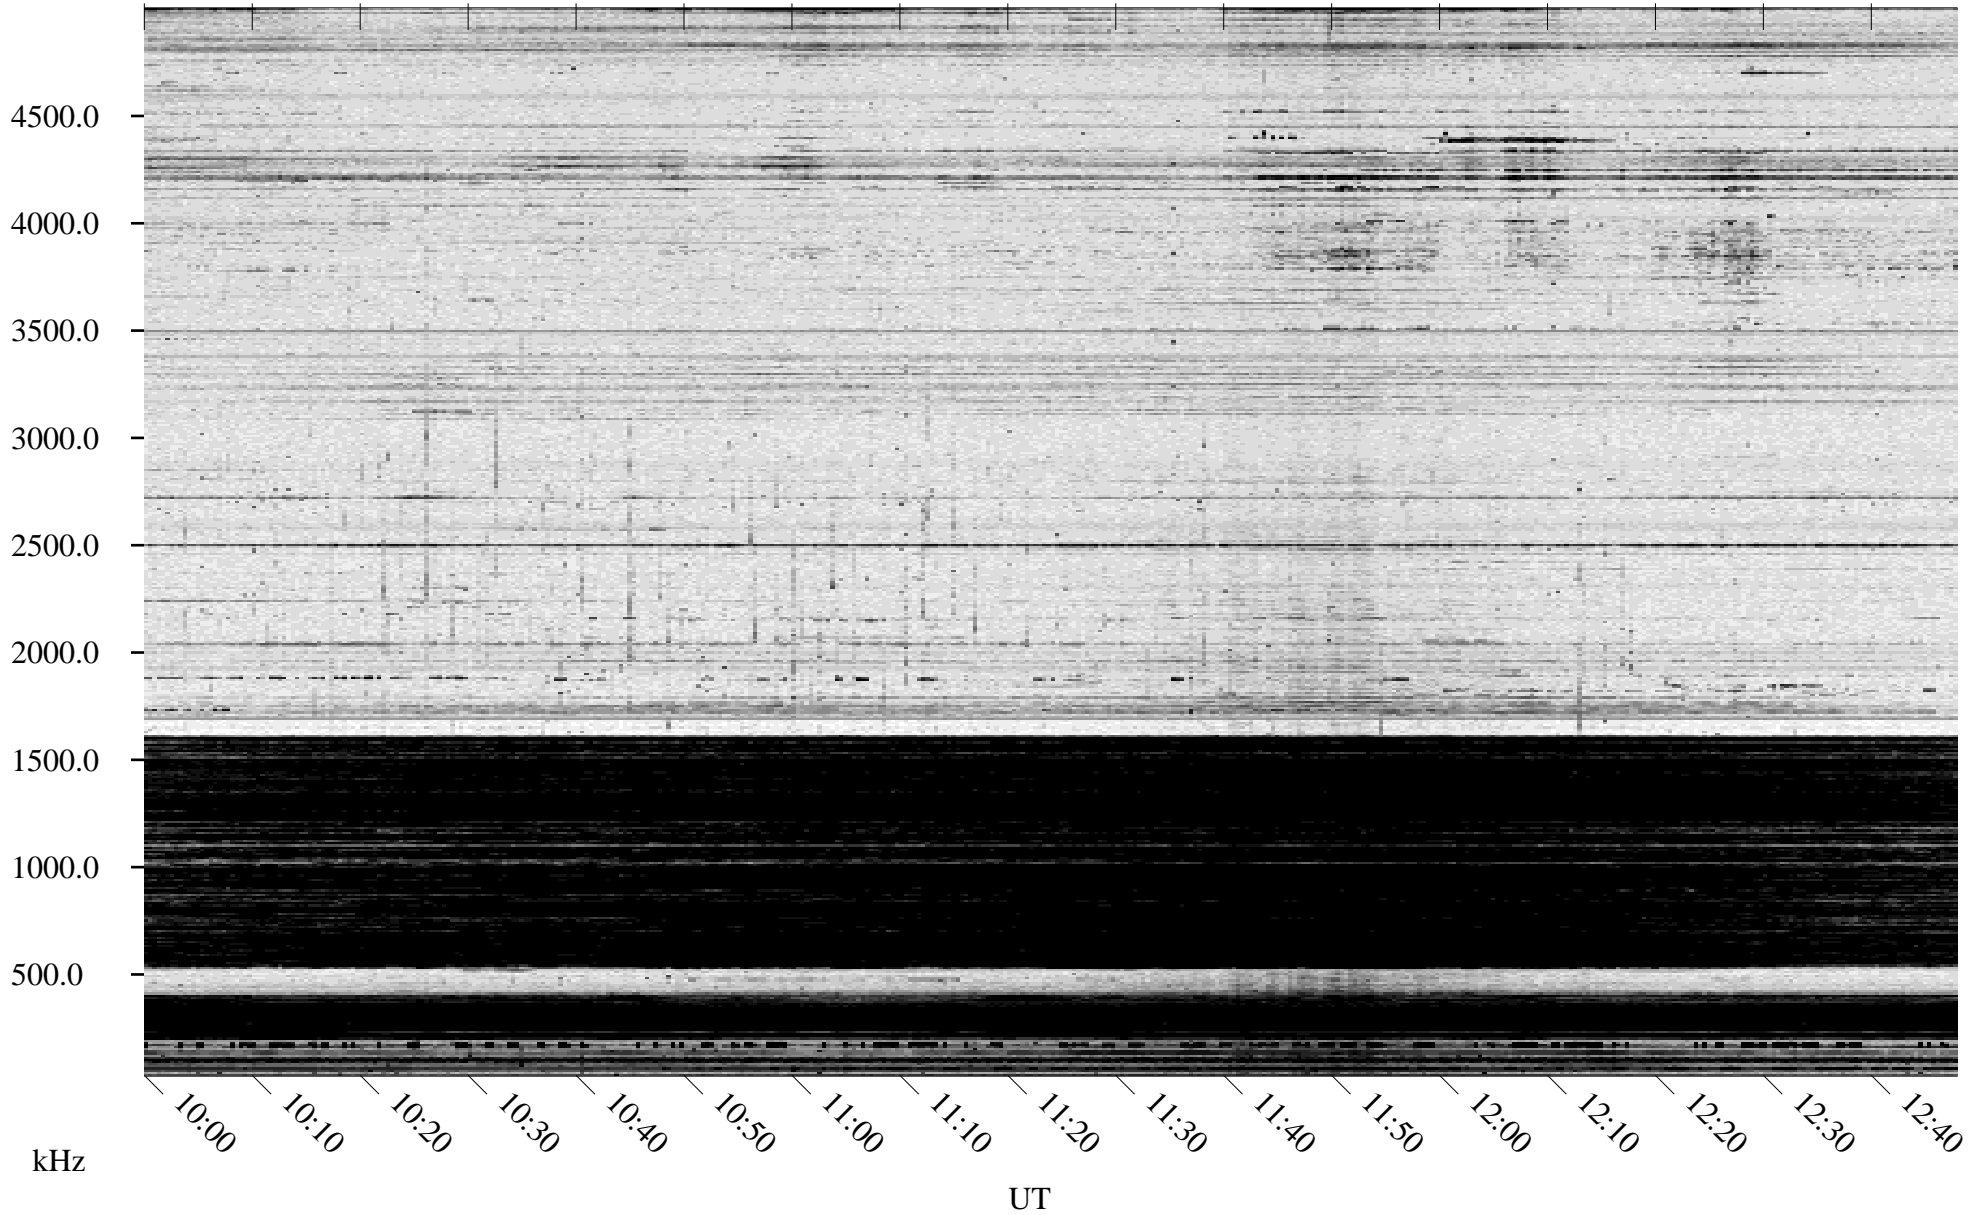

12/08/1995 Churchill, Manitoba

Linear Scale Black = 161 White = 15

ch95342l.r00m max_12

Page 1

12/08/1995 Churchill, Manitoba

Linear Scale Black = 161 White = 15

ch95342l.r00m max_12

Page 2

12/09/1995 Churchill, Manitoba

Linear Scale Black = 161 White = 15

ch95342l.r00m max_12

Page 3

12/09/1995 Churchill, Manitoba

Linear Scale Black = 161 White = 15

ch95342l.r00m max_12

Page 4

12/09/1995 Churchill, Manitoba

Linear Scale Black = 161 White = 15

ch95342l.r00m max_12

Page 5

12/09/1995 Churchill, Manitoba

Linear Scale Black = 161 White = 15

ch95342l.r00m max_12

Page 6

12/09/1995 Churchill, Manitoba

Linear Scale Black = 161 White = 15

ch95342l.r00m max_12

Page 7

12/09/1995 Churchill, Manitoba

Linear Scale Black = 161 White = 15

ch95342l.r00m max_12