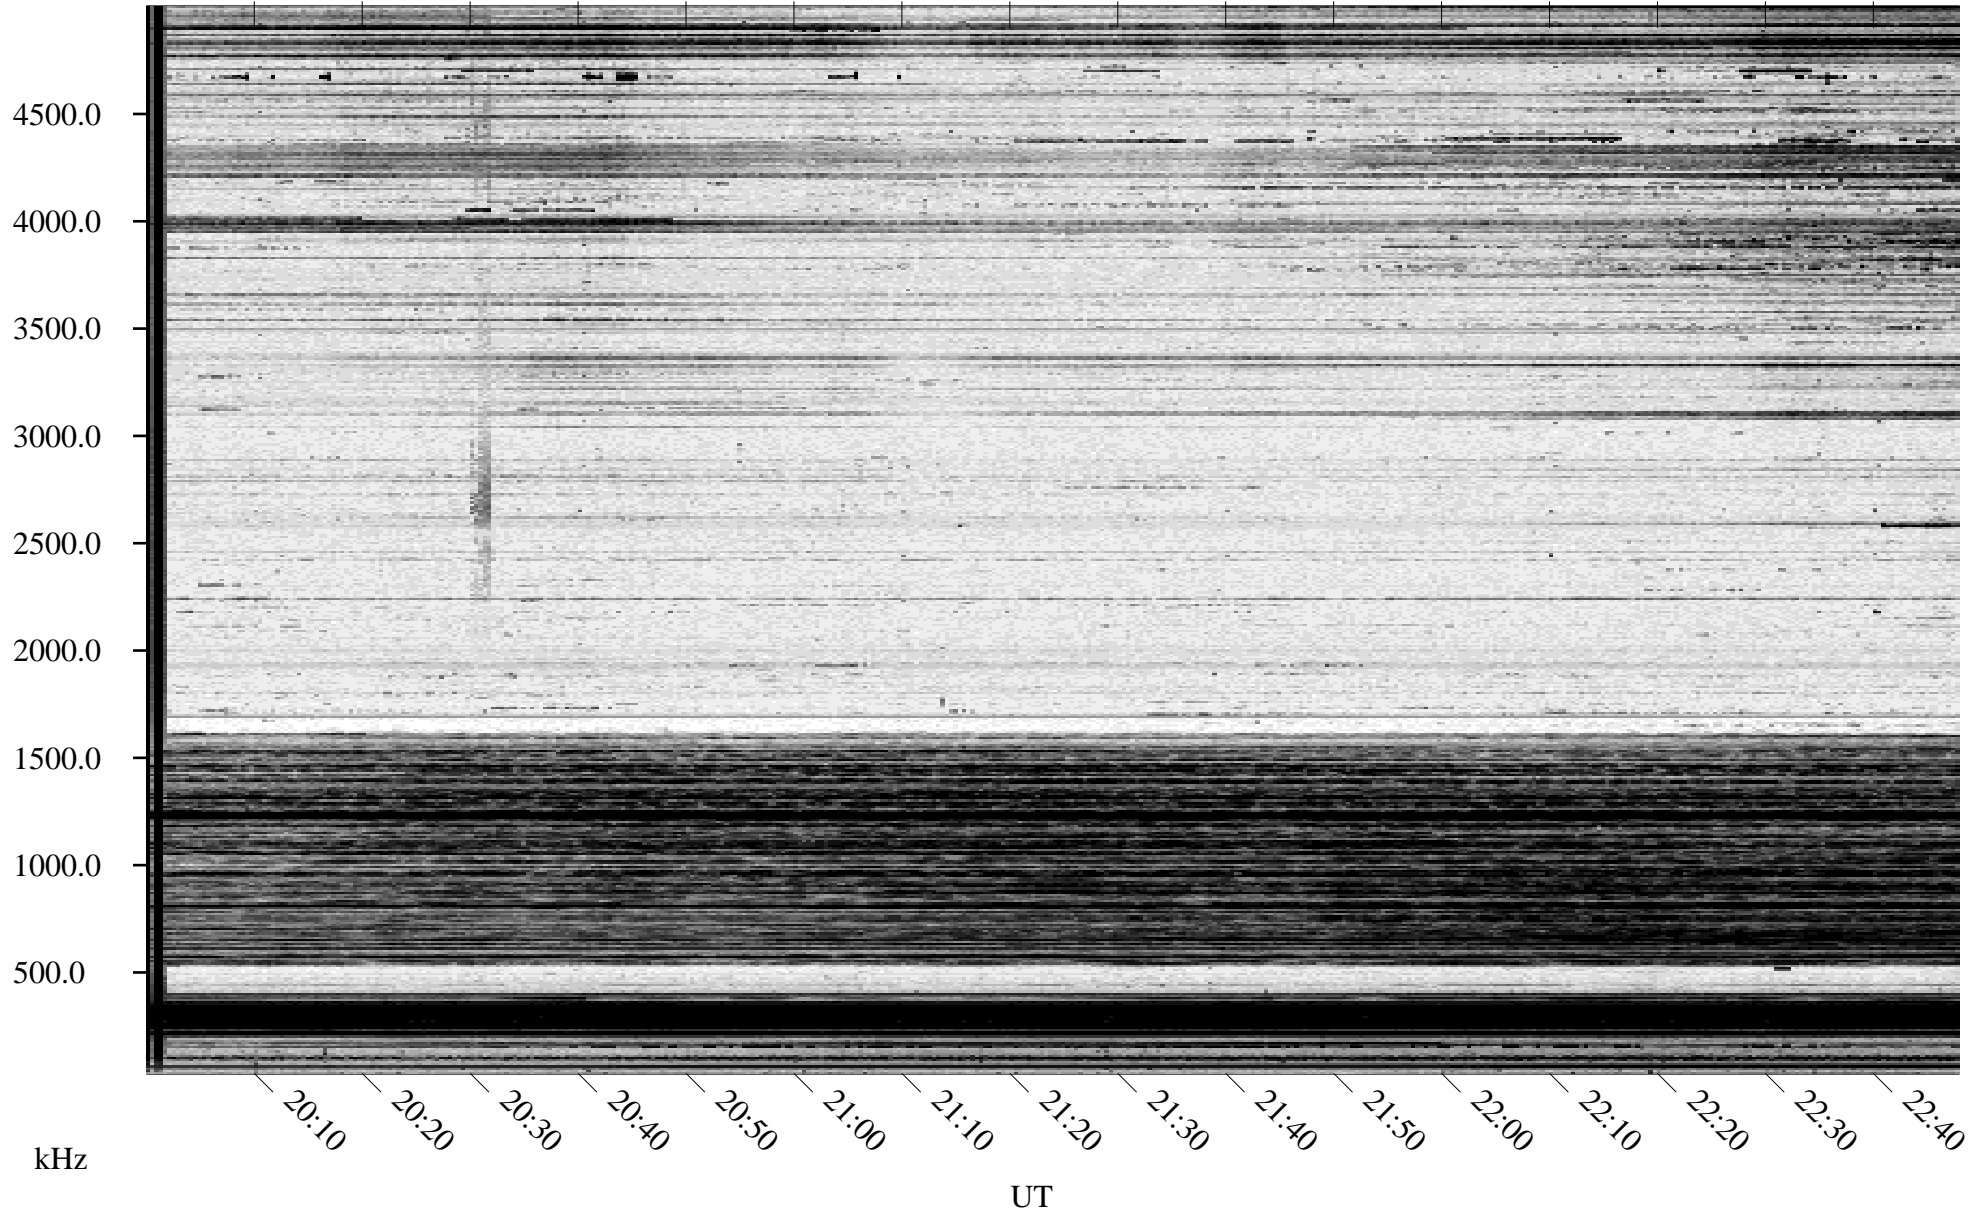

12/08/1995 Churchill, Manitoba

Linear Scale Black = 161 White = 15

ch95342l.r00m max_12

Page 1

12/08/1995 Churchill, Manitoba

Linear Scale Black = 161 White = 15

ch95342l.r00m max_12

Page 2

12/09/1995 Churchill, Manitoba

Linear Scale Black = 161 White = 15

ch95342l.r00m max_12

Page 3

12/09/1995 Churchill, Manitoba

Linear Scale Black = 161 White = 15

ch95342l.r00m max_12

Page 4

12/09/1995 Churchill, Manitoba

Linear Scale Black = 161 White = 15

ch95342l.r00m max_12

Page 5

12/09/1995 Churchill, Manitoba

Linear Scale Black = 161 White = 15

ch95342l.r00m max_12

Page 6

12/09/1995 Churchill, Manitoba

Linear Scale Black = 161 White = 15

ch95342l.r00m max_12

Page 7

12/09/1995 Churchill, Manitoba

Linear Scale Black = 161 White = 15

ch95342l.r00m max_12