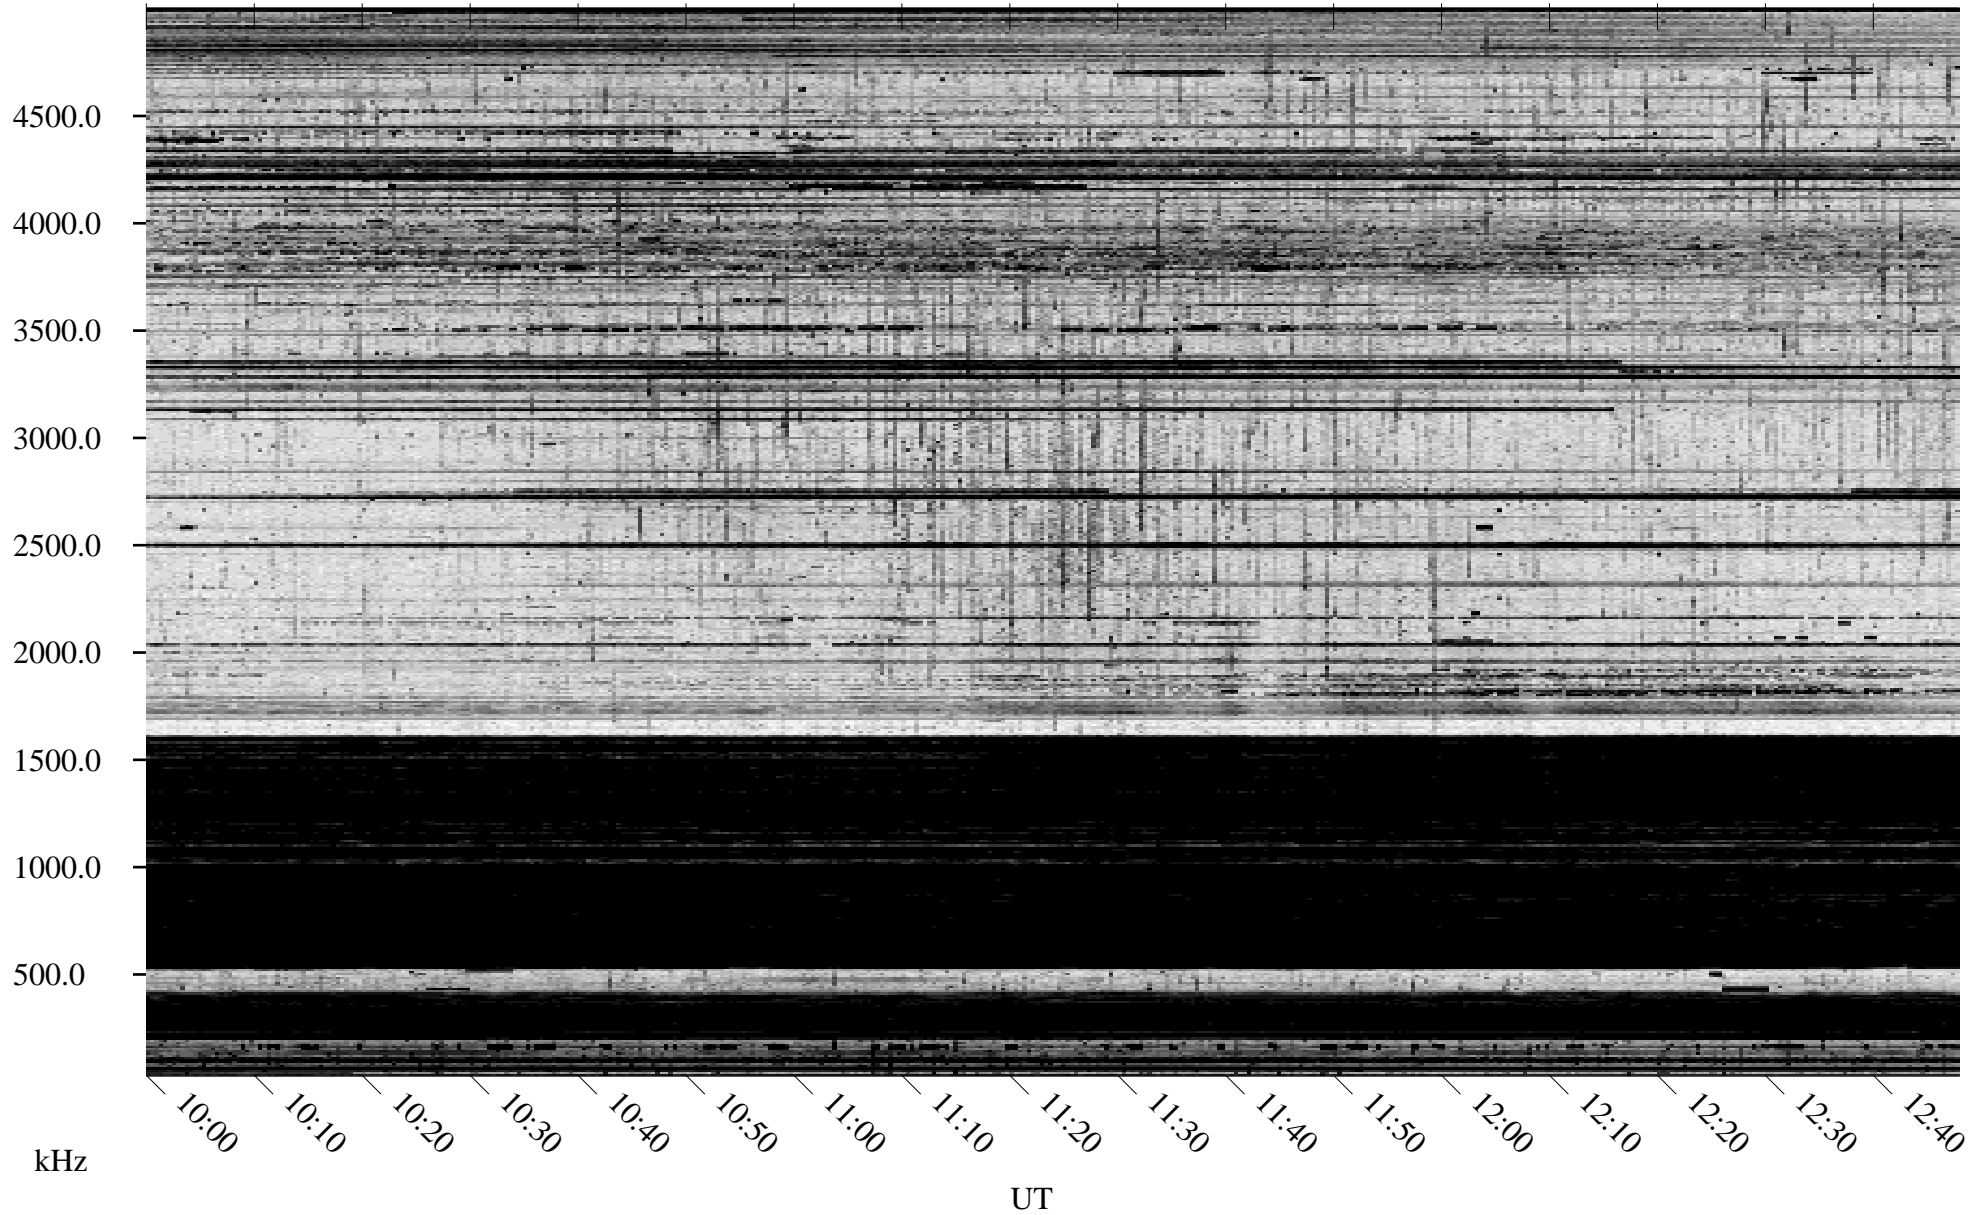

12/09/1995 Churchill, Manitoba

Linear Scale Black = 161 White = 15

ch95343l.r00m max_12

Page 1

12/09/1995 Churchill, Manitoba

Linear Scale Black = 161 White = 15

ch95343l.r00m max_12

Page 2

12/10/1995 Churchill, Manitoba

Linear Scale Black = 161 White = 15

ch95343l.r00m max_12

Page 3

12/10/1995 Churchill, Manitoba

Linear Scale Black = 161 White = 15

ch95343l.r00m max_12

Page 4

12/10/1995 Churchill, Manitoba

Linear Scale Black = 161 White = 15

ch95343l.r00m max_12

Page 5

12/10/1995 Churchill, Manitoba

Linear Scale Black = 161 White = 15

ch95343l.r00m max_12

Page 6

12/10/1995 Churchill, Manitoba

Linear Scale Black = 161 White = 15

ch95343l.r00m max_12

Page 7

12/10/1995 Churchill, Manitoba

Linear Scale Black = 161 White = 15

ch95343l.r00m max_12

Page 8