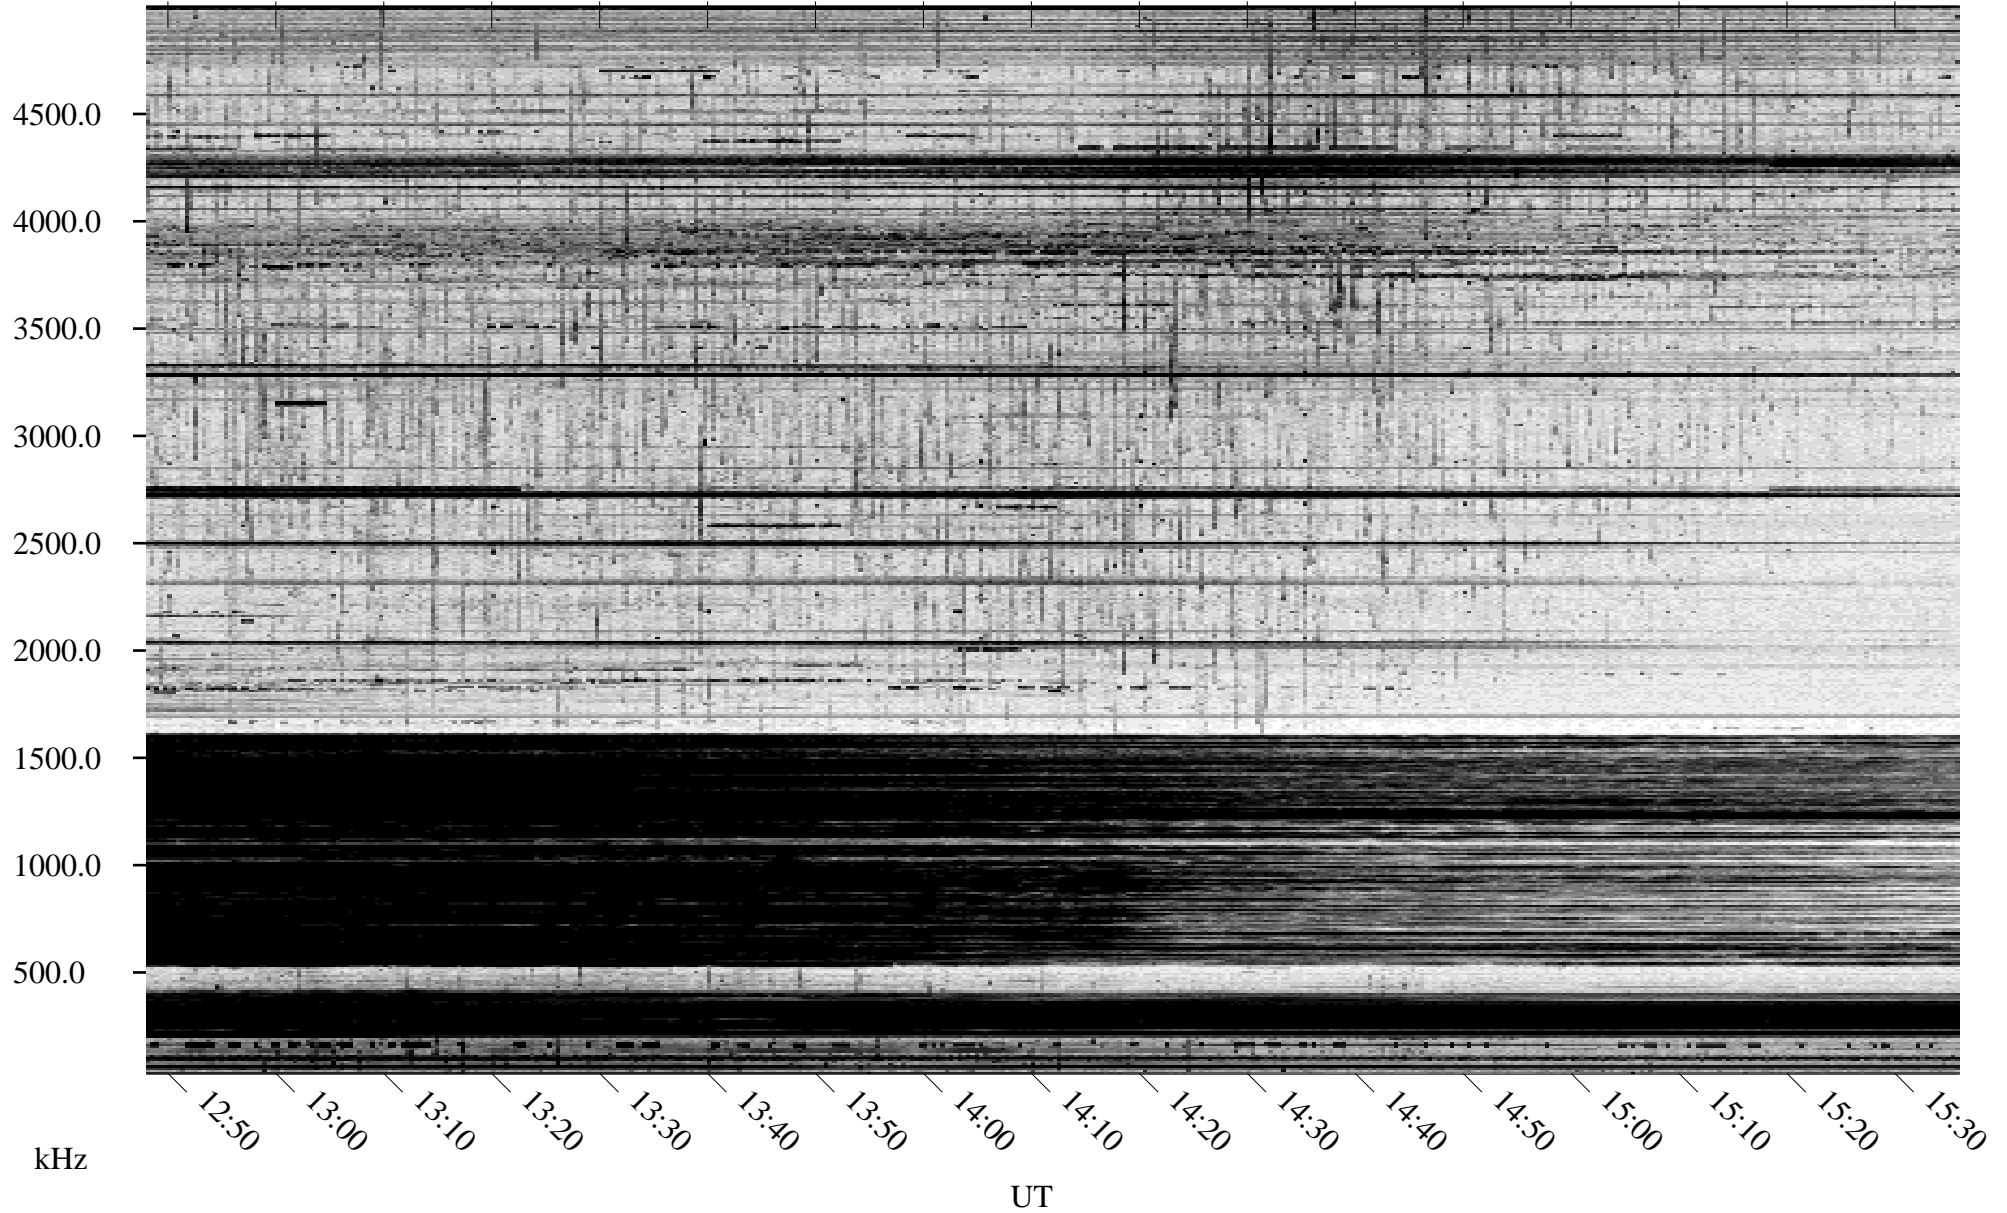

12/09/1995 Churchill, Manitoba

Linear Scale Black = 161 White = 15

ch95343l.r00m max_12

Page 1

12/09/1995 Churchill, Manitoba

Linear Scale Black = 161 White = 15

ch95343l.r00m max_12

Page 2

12/10/1995 Churchill, Manitoba

Linear Scale Black = 161 White = 15

ch95343l.r00m max_12

Page 3

12/10/1995 Churchill, Manitoba

Linear Scale Black = 161 White = 15

ch95343l.r00m max_12

Page 4

12/10/1995 Churchill, Manitoba

Linear Scale Black = 161 White = 15

ch95343l.r00m max_12

Page 5

12/10/1995 Churchill, Manitoba

Linear Scale Black = 161 White = 15

ch95343l.r00m max_12

Page 6

12/10/1995 Churchill, Manitoba

Linear Scale Black = 161 White = 15

ch95343l.r00m max_12

Page 7

12/10/1995 Churchill, Manitoba

Linear Scale Black = 161 White = 15

ch95343l.r00m max_12

Page 8