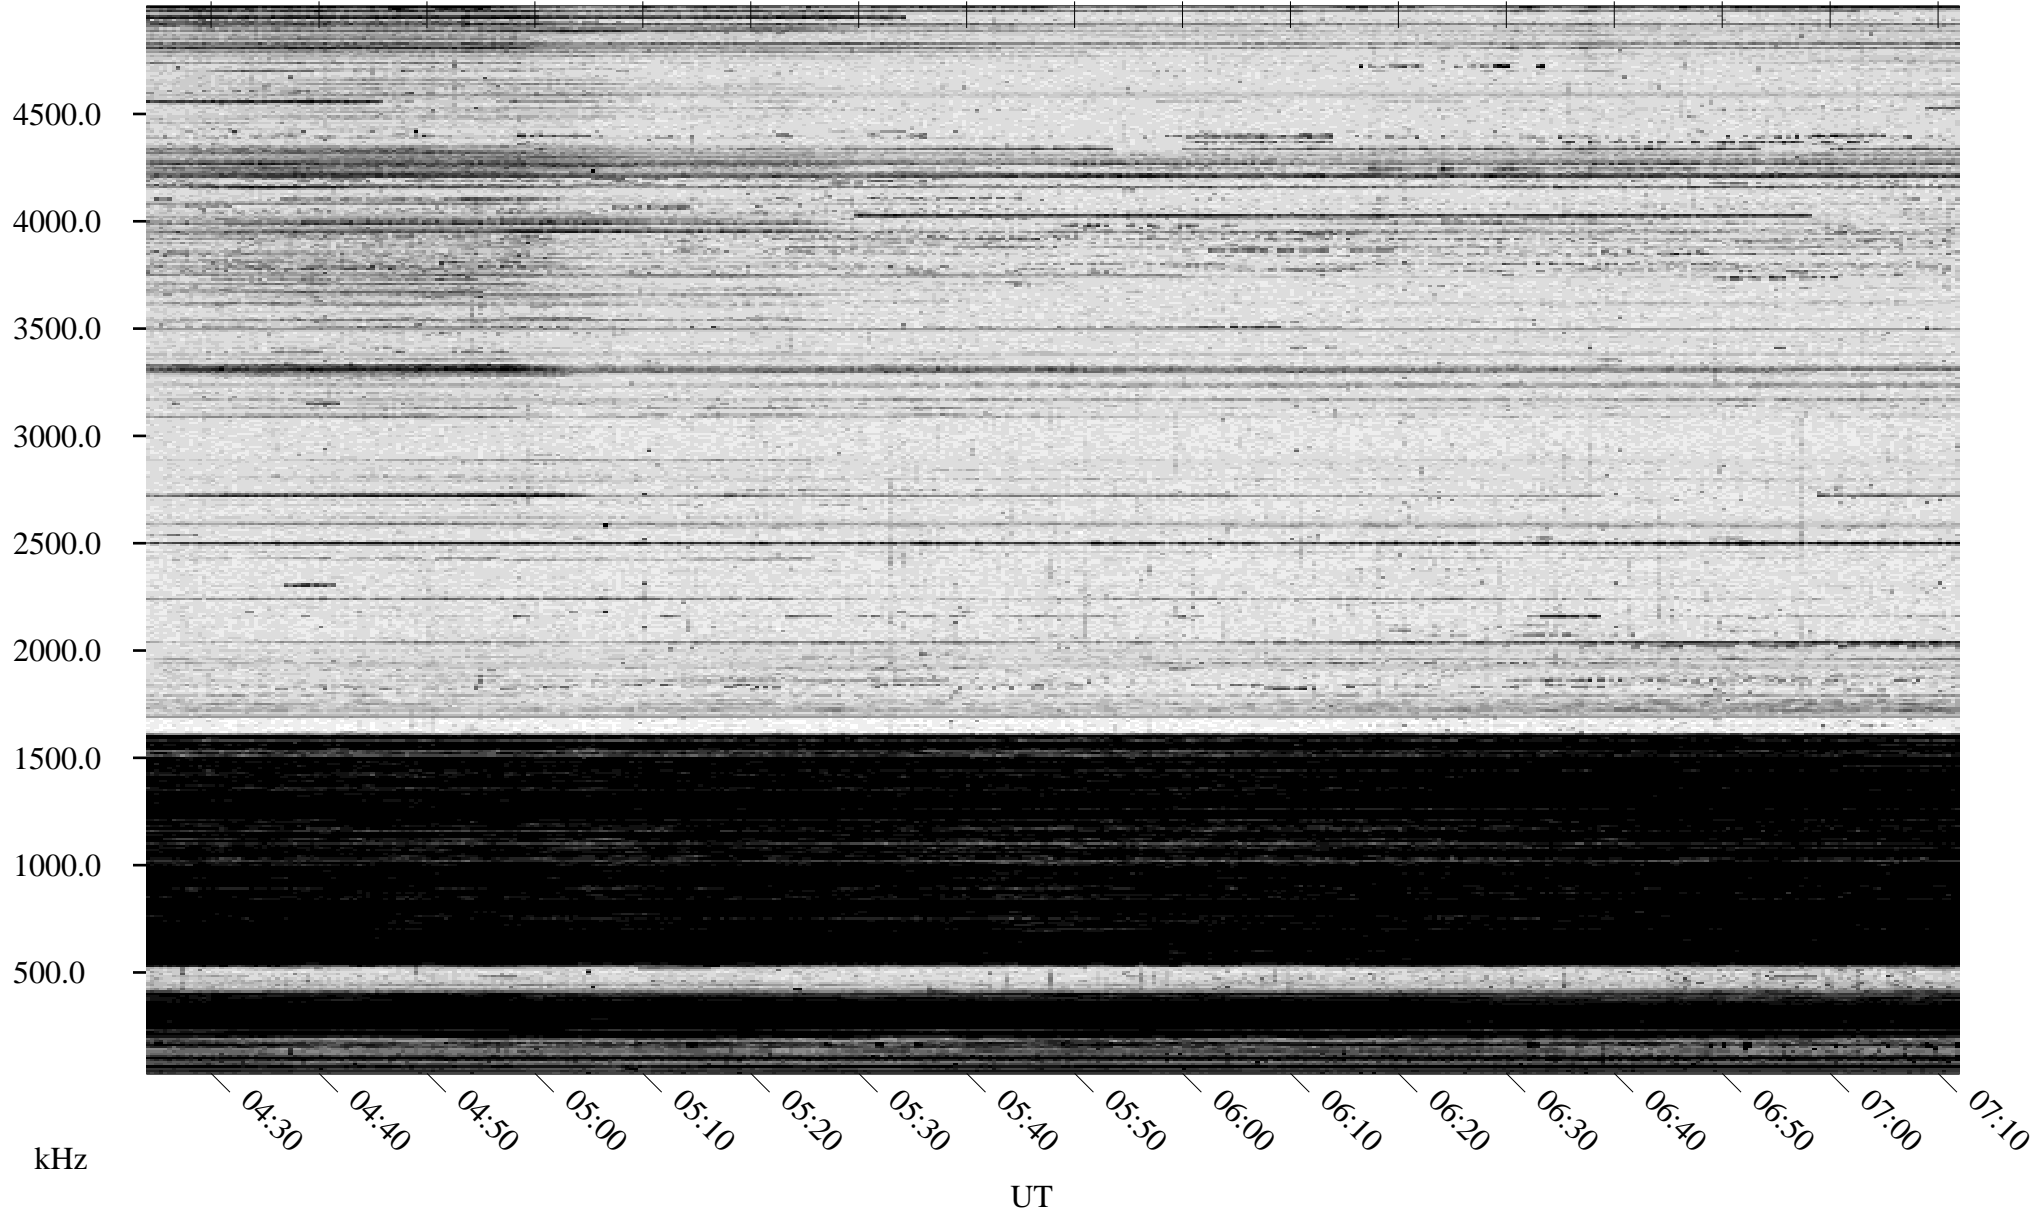

12/09/1995 Churchill, Manitoba

Linear Scale Black = 161 White = 15

ch95343l.r00m max_12

Page 1

12/09/1995 Churchill, Manitoba

Linear Scale Black = 161 White = 15

ch95343l.r00m max_12

Page 2

12/10/1995 Churchill, Manitoba

Linear Scale Black = 161 White = 15

ch95343l.r00m max_12

Page 3

12/10/1995 Churchill, Manitoba

Linear Scale Black = 161 White = 15

ch95343l.r00m max_12

Page 4

12/10/1995 Churchill, Manitoba

Linear Scale Black = 161 White = 15

ch95343l.r00m max_12

Page 5

12/10/1995 Churchill, Manitoba

Linear Scale Black = 161 White = 15

ch95343l.r00m max_12

Page 6

12/10/1995 Churchill, Manitoba

Linear Scale Black = 161 White = 15

ch95343l.r00m max_12

Page 7

12/10/1995 Churchill, Manitoba

Linear Scale Black = 161 White = 15

ch95343l.r00m max_12

Page 8