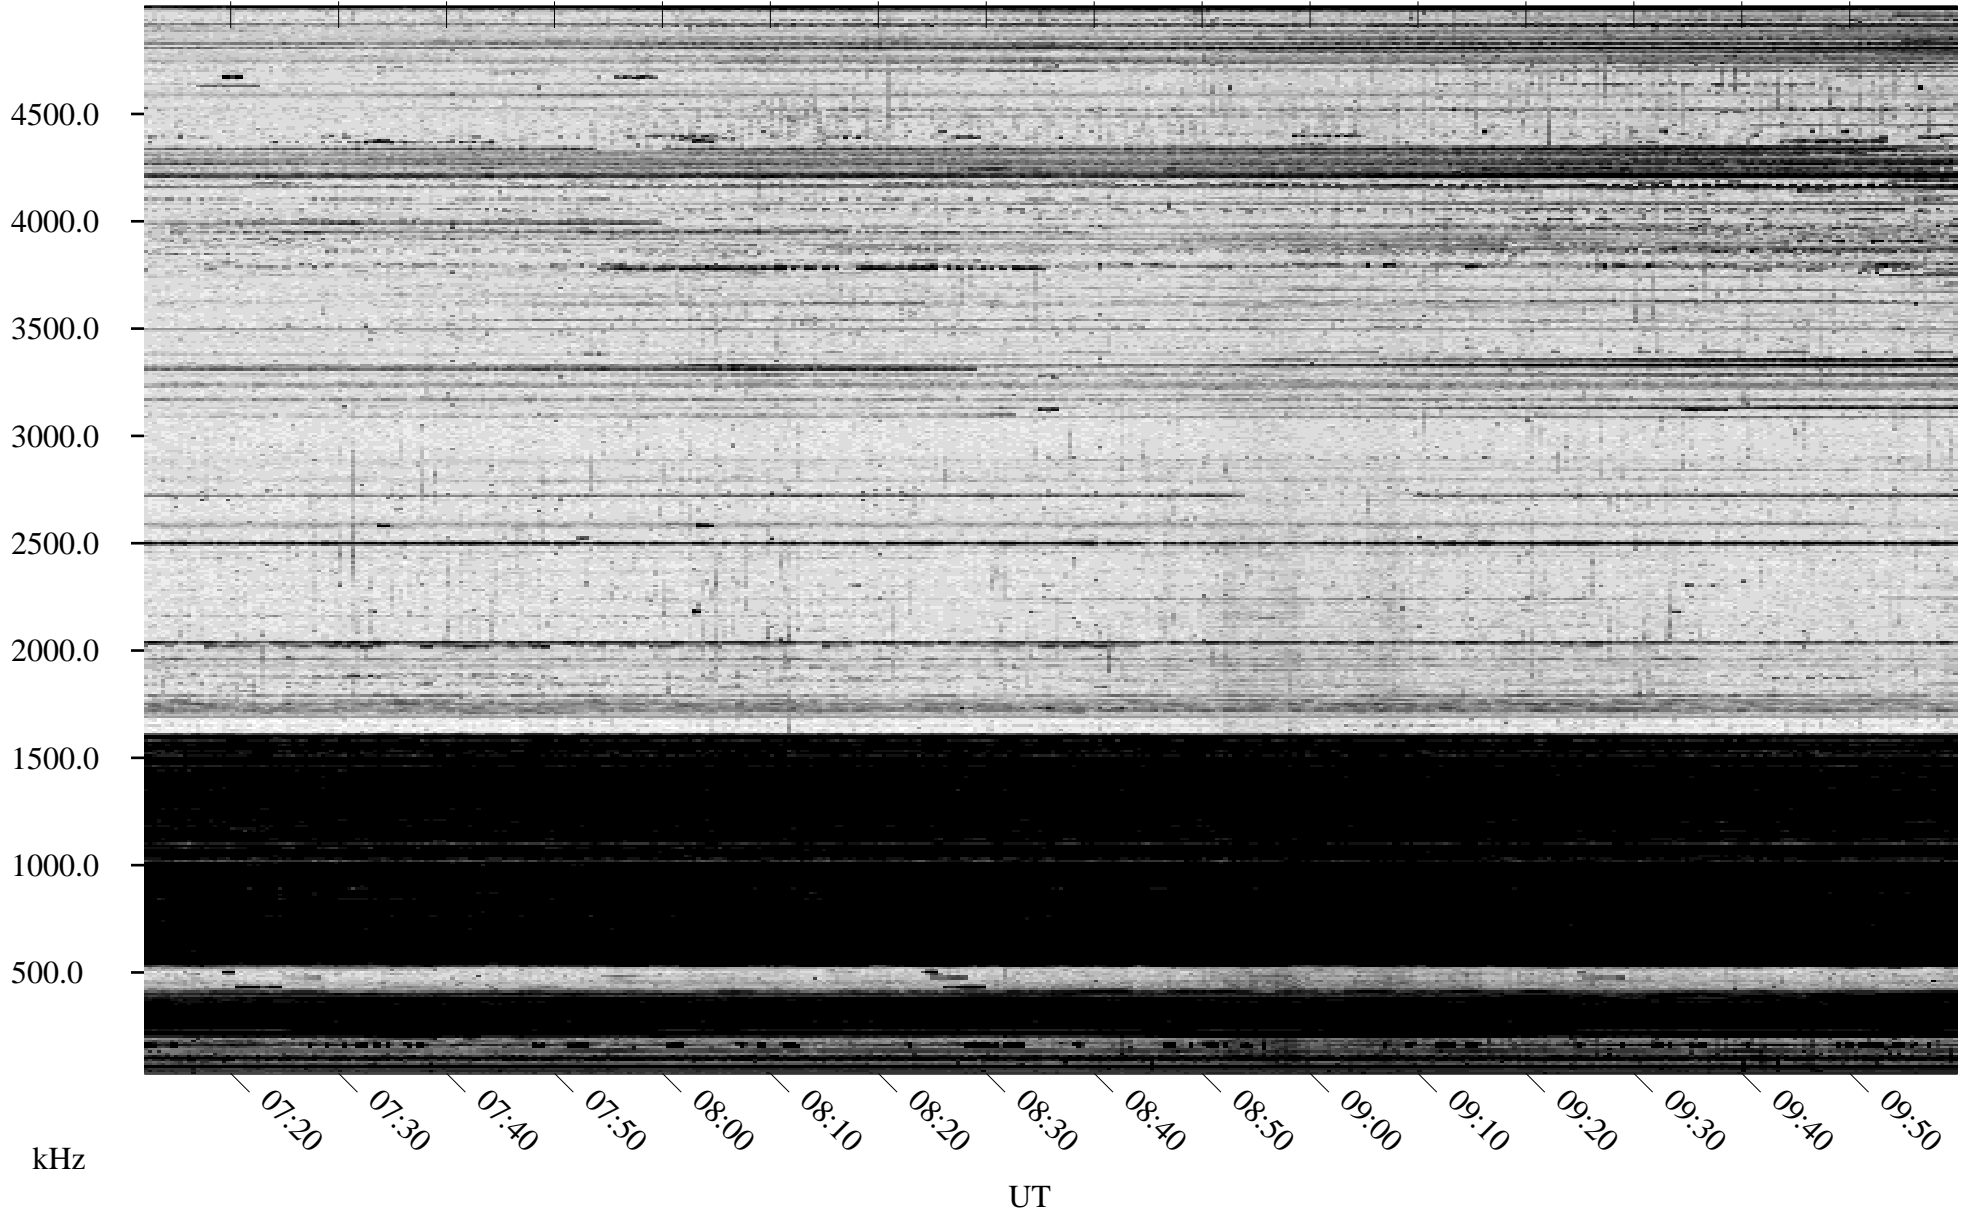

12/09/1995 Churchill, Manitoba

Linear Scale Black = 161 White = 15

ch95343l.r00m max_12

Page 1

12/09/1995 Churchill, Manitoba

Linear Scale Black = 161 White = 15

ch95343l.r00m max_12

Page 2

12/10/1995 Churchill, Manitoba

Linear Scale Black = 161 White = 15

ch95343l.r00m max_12

Page 3

12/10/1995 Churchill, Manitoba

Linear Scale Black = 161 White = 15

ch95343l.r00m max_12

Page 4

12/10/1995 Churchill, Manitoba

Linear Scale Black = 161 White = 15

ch95343l.r00m max_12

Page 5

12/10/1995 Churchill, Manitoba

Linear Scale Black = 161 White = 15

ch95343l.r00m max_12

Page 6

12/10/1995 Churchill, Manitoba

Linear Scale Black = 161 White = 15

ch95343l.r00m max_12

Page 7

12/10/1995 Churchill, Manitoba

Linear Scale Black = 161 White = 15

ch95343l.r00m max_12

Page 8