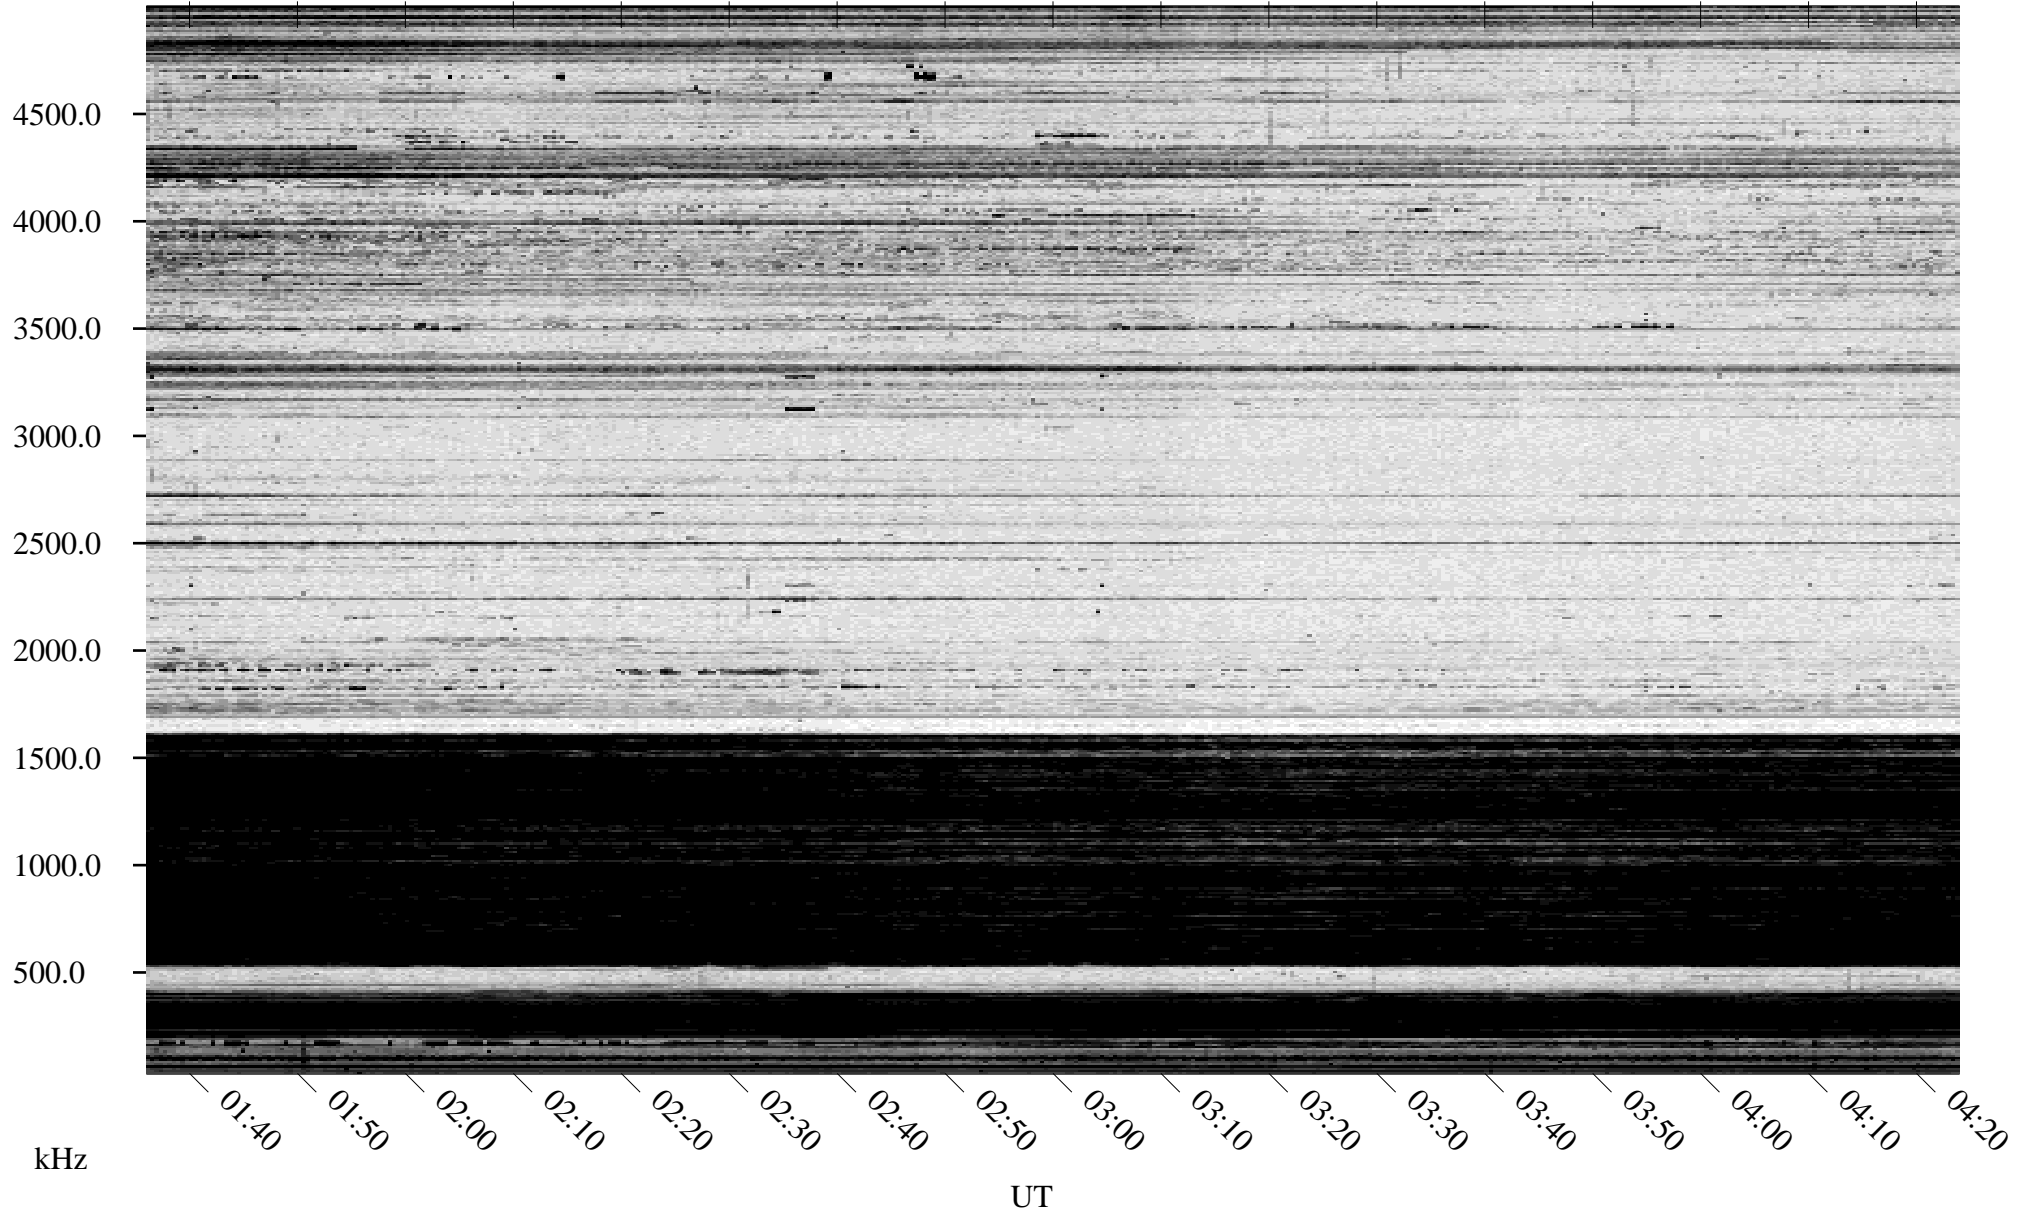

12/09/1995 Churchill, Manitoba

Linear Scale Black = 161 White = 15

ch95343l.r00m max_12

Page 1

12/09/1995 Churchill, Manitoba

Linear Scale Black = 161 White = 15

ch95343l.r00m max_12

Page 2

12/10/1995 Churchill, Manitoba

Linear Scale Black = 161 White = 15

ch95343l.r00m max_12

Page 3

12/10/1995 Churchill, Manitoba

Linear Scale Black = 161 White = 15

ch95343l.r00m max_12

Page 4

12/10/1995 Churchill, Manitoba

Linear Scale Black = 161 White = 15

ch95343l.r00m max_12

Page 5

12/10/1995 Churchill, Manitoba

Linear Scale Black = 161 White = 15

ch95343l.r00m max_12

Page 6

12/10/1995 Churchill, Manitoba

Linear Scale Black = 161 White = 15

ch95343l.r00m max_12

Page 7

12/10/1995 Churchill, Manitoba

Linear Scale Black = 161 White = 15

ch95343l.r00m max_12

Page 8