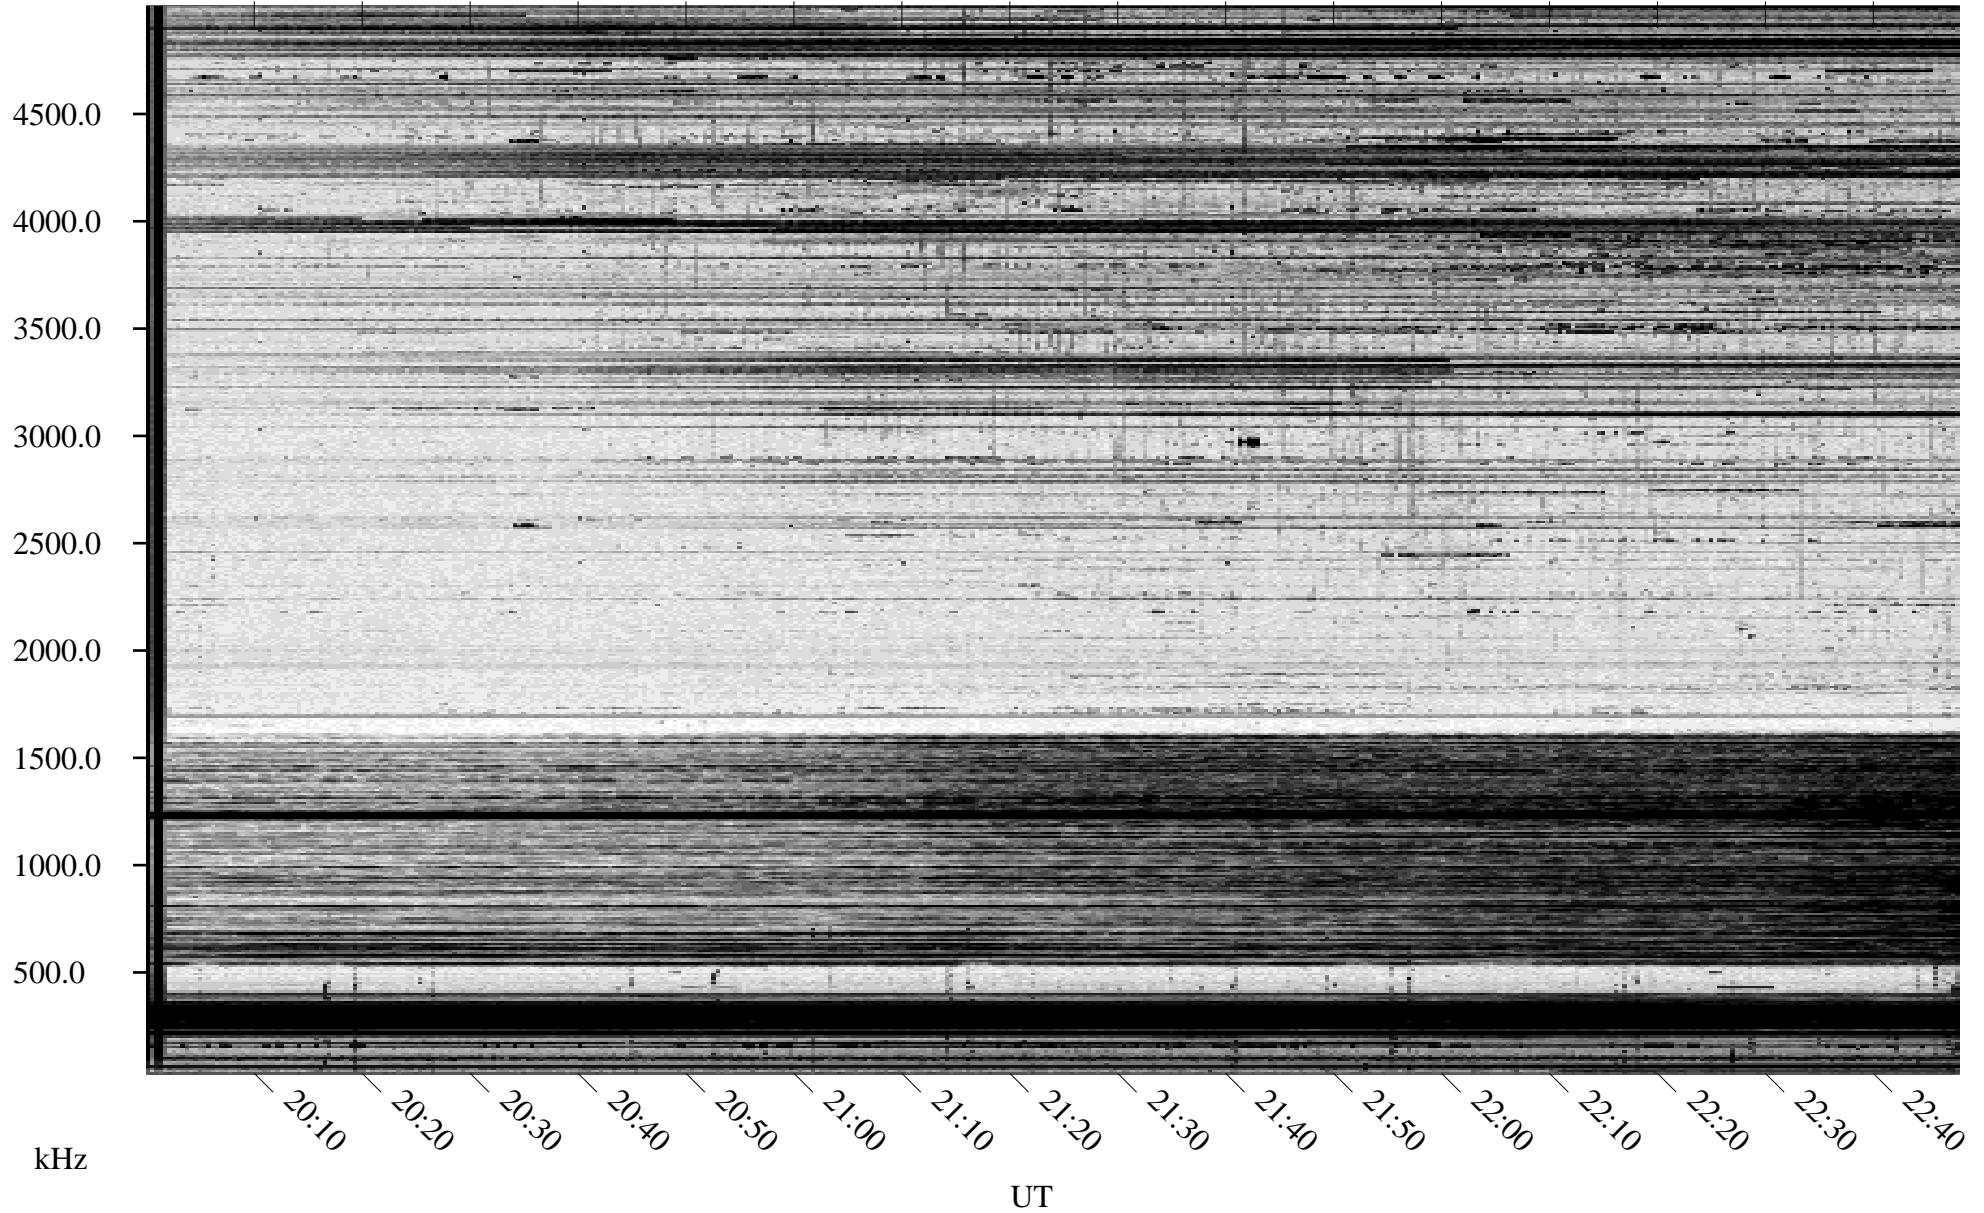

# 12/10/1995 Churchill, Manitoba

Linear Scale    Black = 161    White = 15

ch95344l.r00m max\_12

Page 1

# 12/10/1995 Churchill, Manitoba

Linear Scale    Black = 161    White = 15

ch95344l.r00m max\_12

Page 2

# 12/11/1995 Churchill, Manitoba

Linear Scale    Black = 161    White = 15

ch95344l.r00m max\_12

Page 3

# 12/11/1995 Churchill, Manitoba

Linear Scale    Black = 161    White = 15

ch95344l.r00m max\_12

Page 4