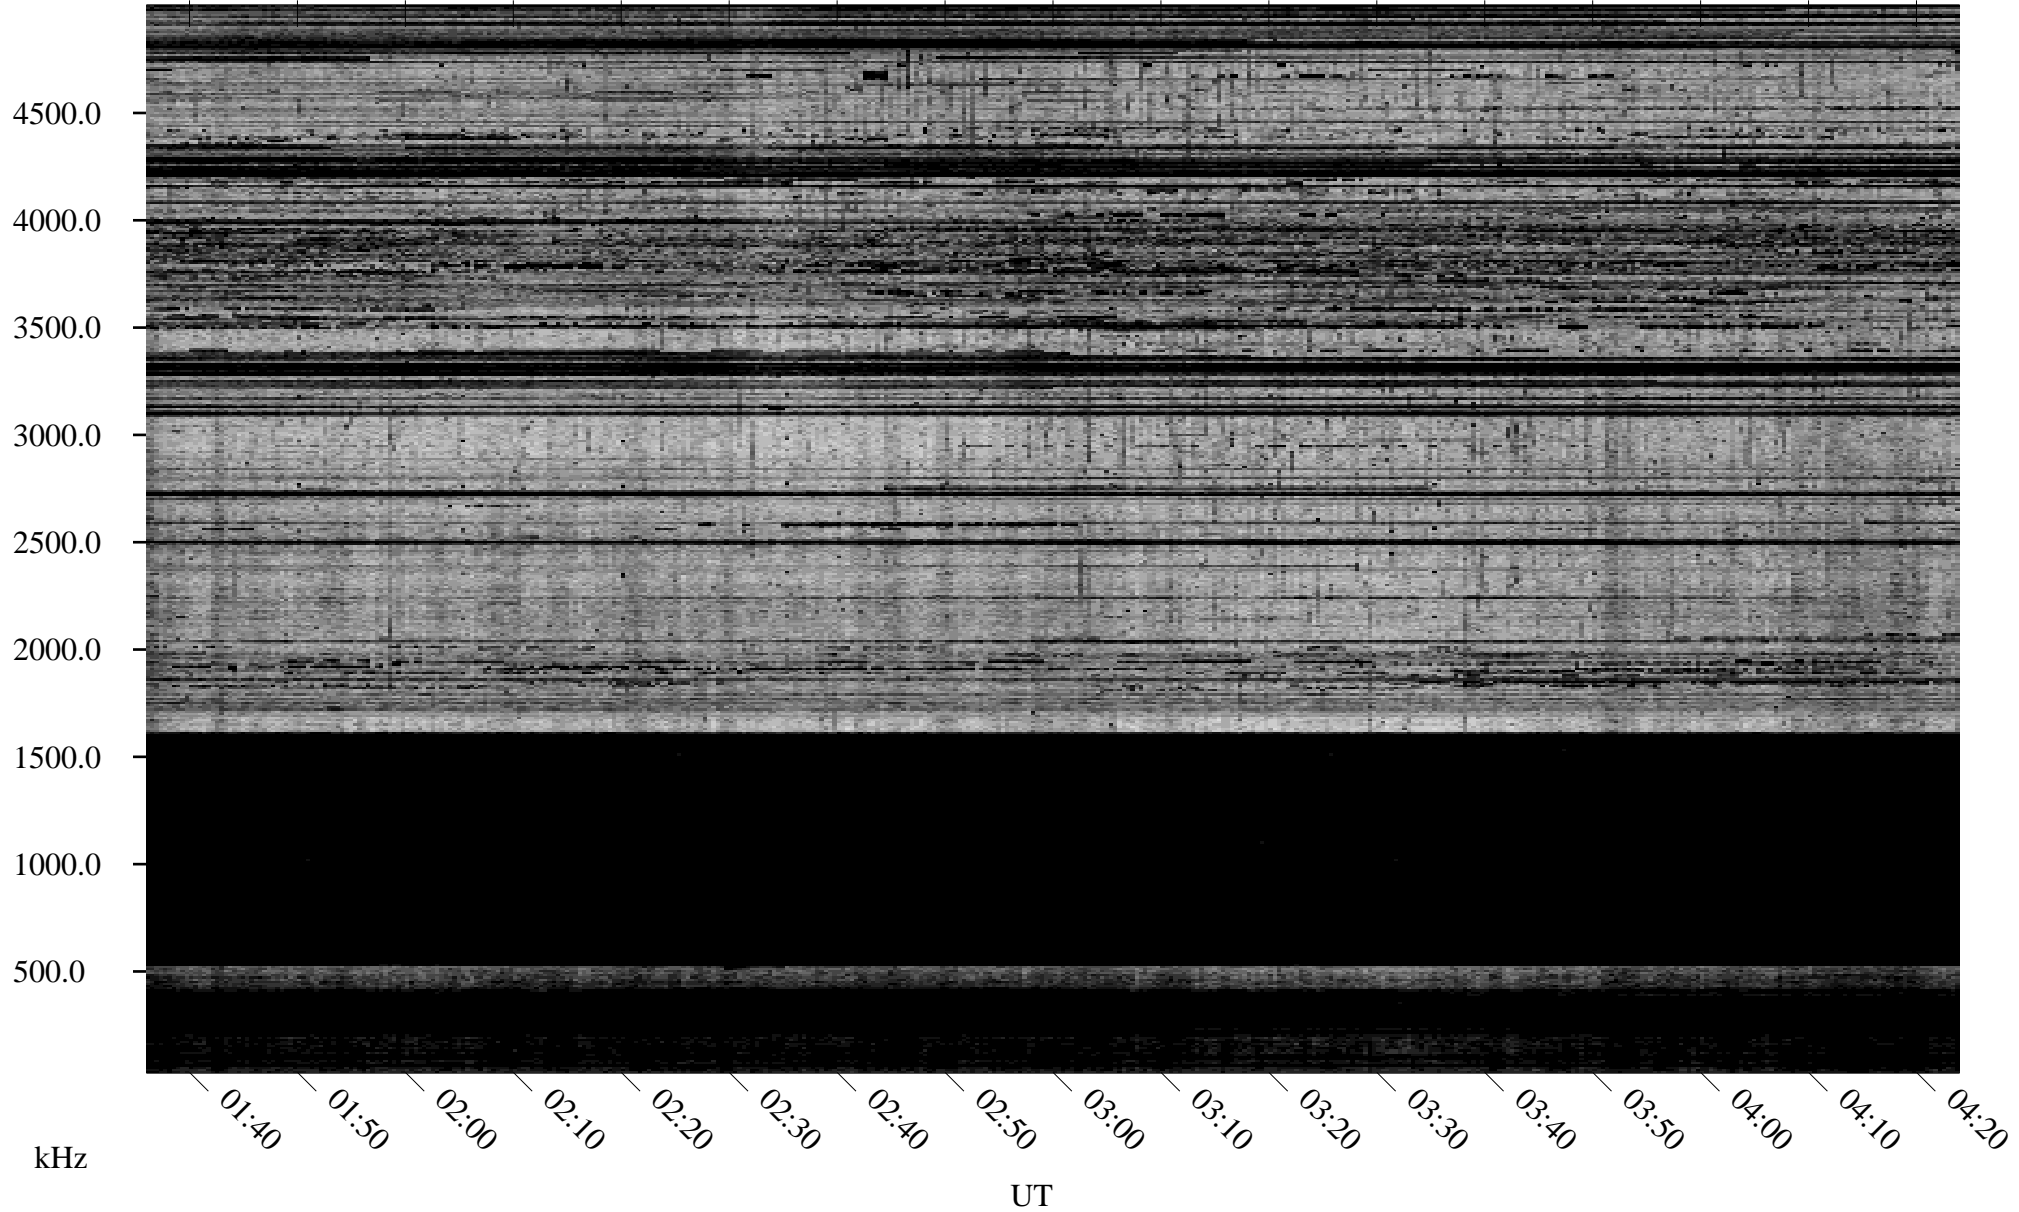

# 12/10/1995 Churchill, Manitoba

Linear Scale    Black = 161    White = 15

ch95344l.r00m max\_12

Page 1

# 12/10/1995 Churchill, Manitoba

Linear Scale    Black = 161    White = 15

ch95344l.r00m max\_12

Page 2

# 12/11/1995 Churchill, Manitoba

Linear Scale    Black = 161    White = 15

ch95344l.r00m max\_12

Page 3

# 12/11/1995 Churchill, Manitoba

Linear Scale    Black = 161    White = 15

ch95344l.r00m max\_12

Page 4