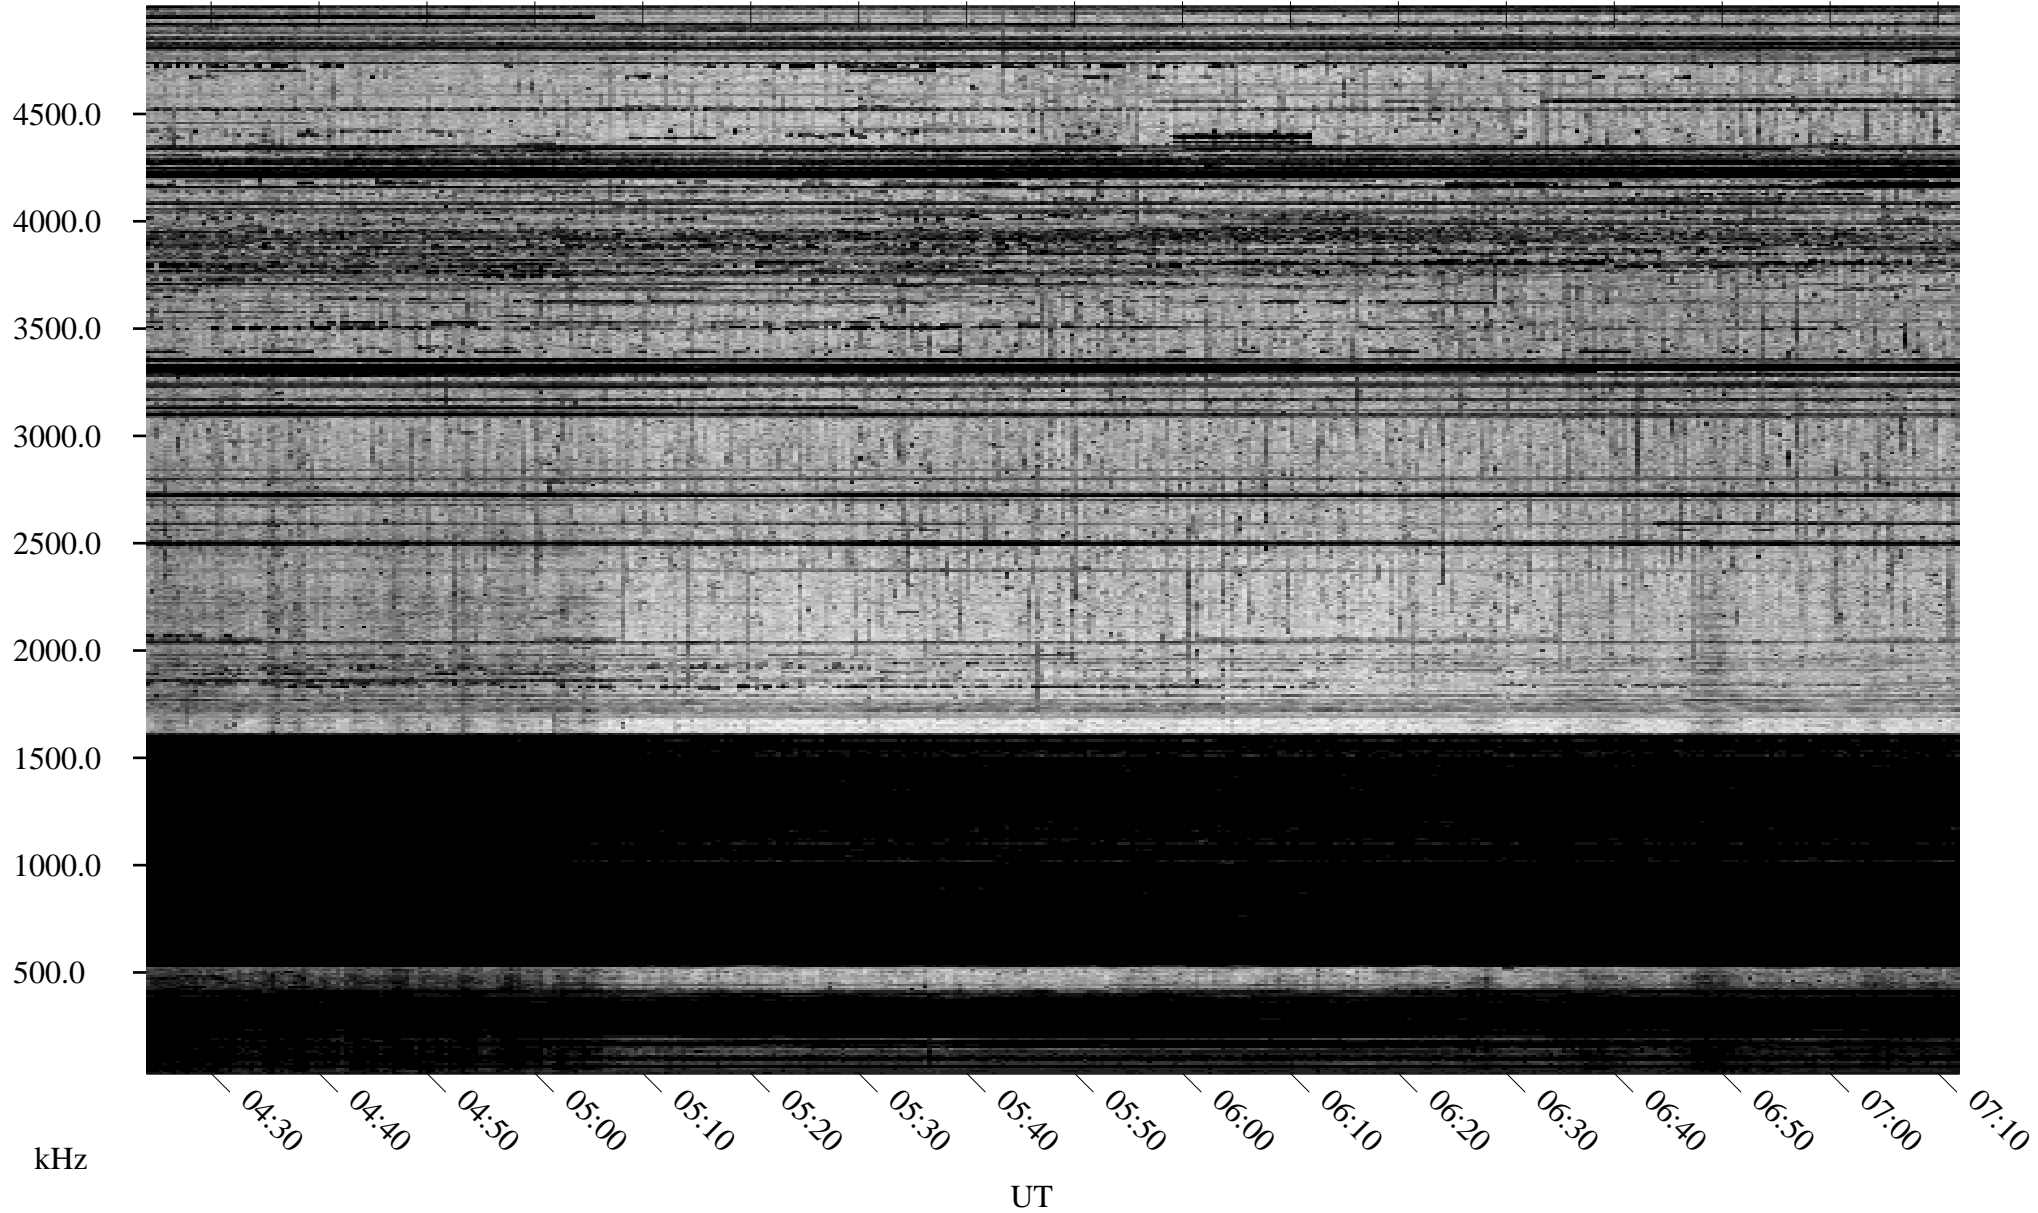

# 12/10/1995 Churchill, Manitoba

Linear Scale    Black = 161    White = 15

ch95344l.r00m max\_12

Page 1

# 12/10/1995 Churchill, Manitoba

Linear Scale    Black = 161    White = 15

ch95344l.r00m max\_12

Page 2

# 12/11/1995 Churchill, Manitoba

Linear Scale    Black = 161    White = 15

ch95344l.r00m max\_12

Page 3

# 12/11/1995 Churchill, Manitoba

Linear Scale    Black = 161    White = 15

ch95344l.r00m max\_12

Page 4