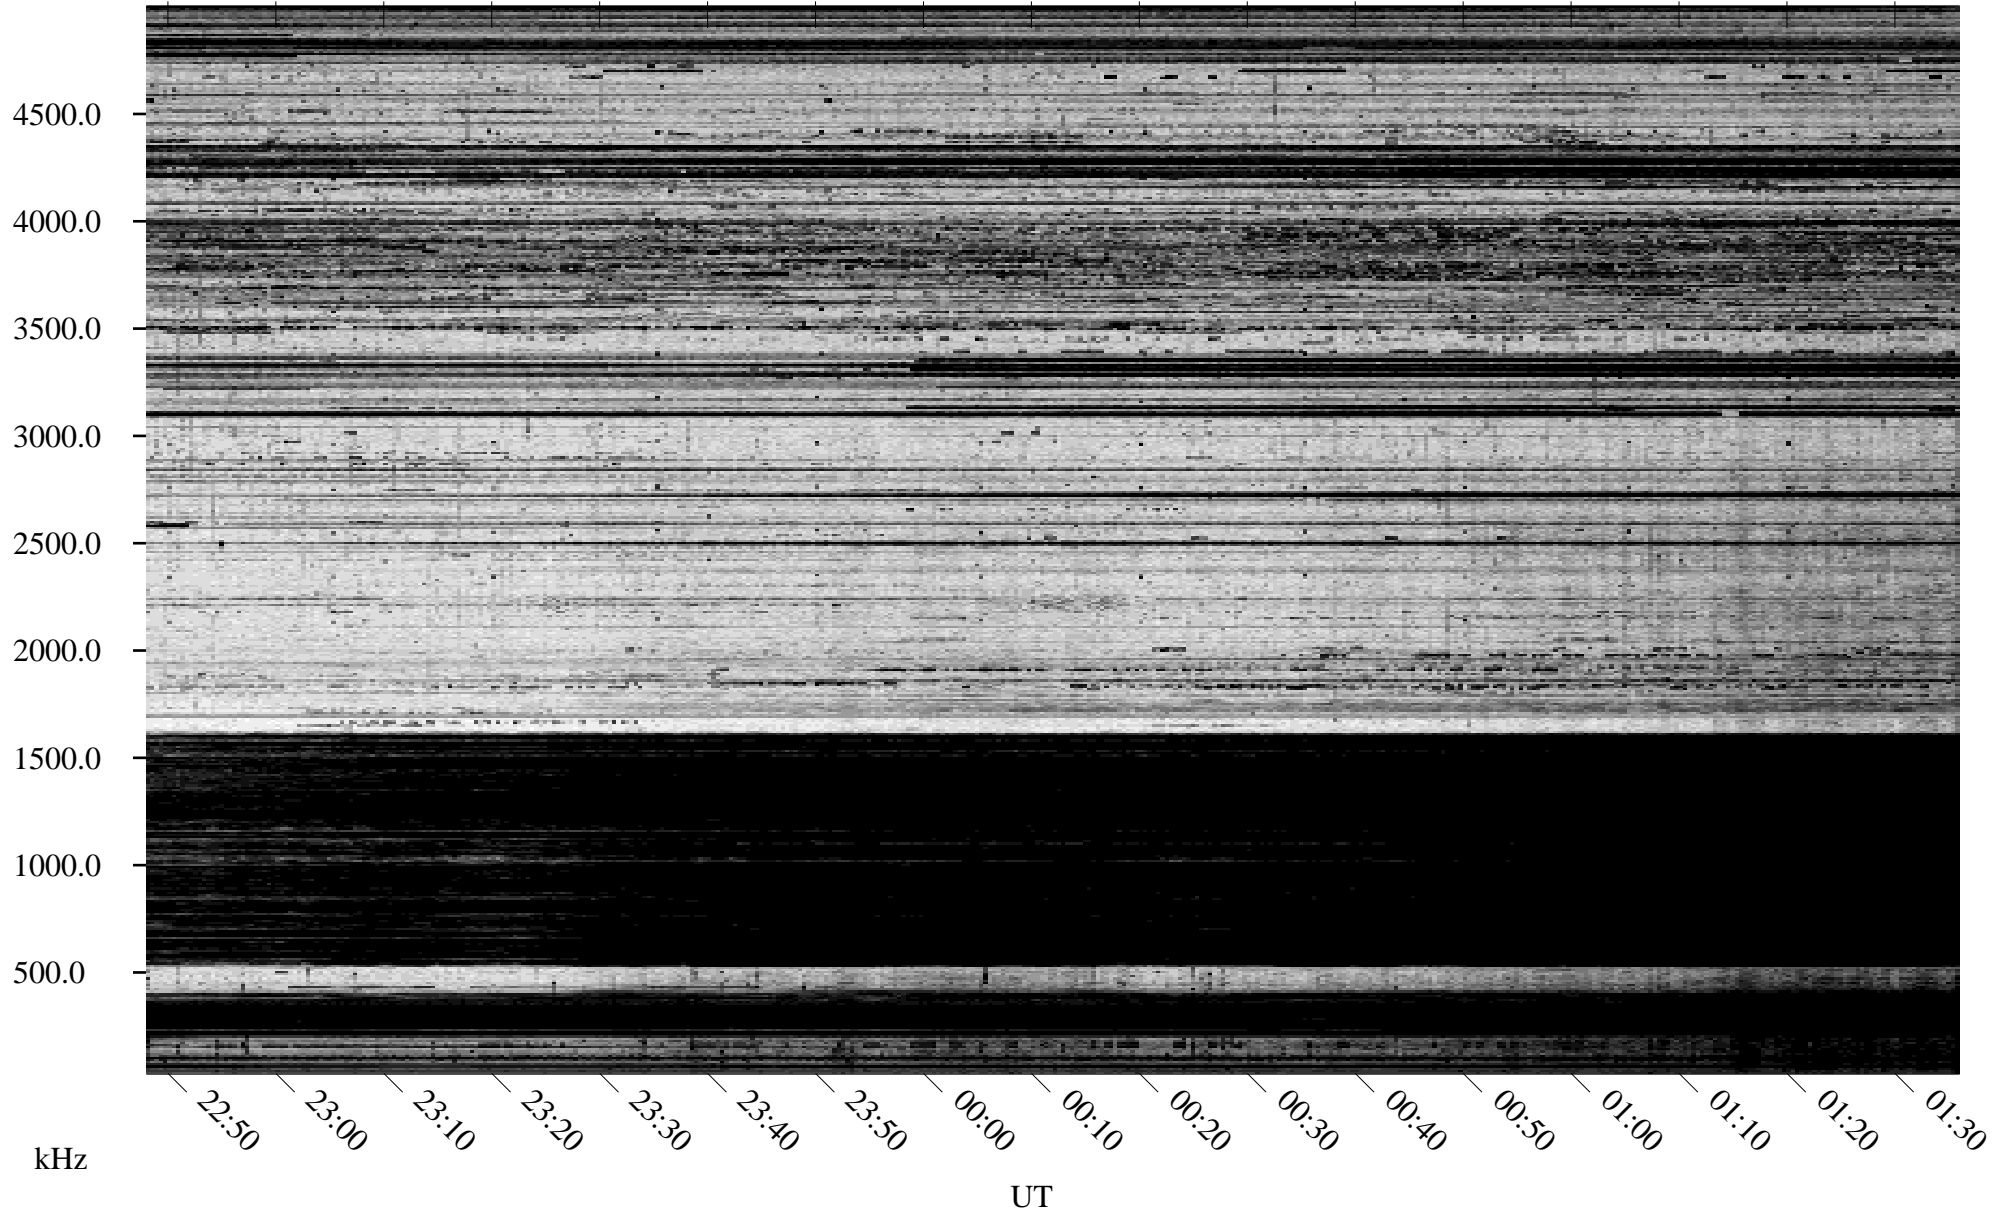

# 12/10/1995 Churchill, Manitoba

Linear Scale    Black = 161    White = 15

ch95344l.r00m max\_12

Page 1

# 12/10/1995 Churchill, Manitoba

Linear Scale    Black = 161    White = 15

ch95344l.r00m max\_12

Page 2

# 12/11/1995 Churchill, Manitoba

Linear Scale    Black = 161    White = 15

ch95344l.r00m max\_12

Page 3

# 12/11/1995 Churchill, Manitoba

Linear Scale    Black = 161    White = 15

ch95344l.r00m max\_12

Page 4