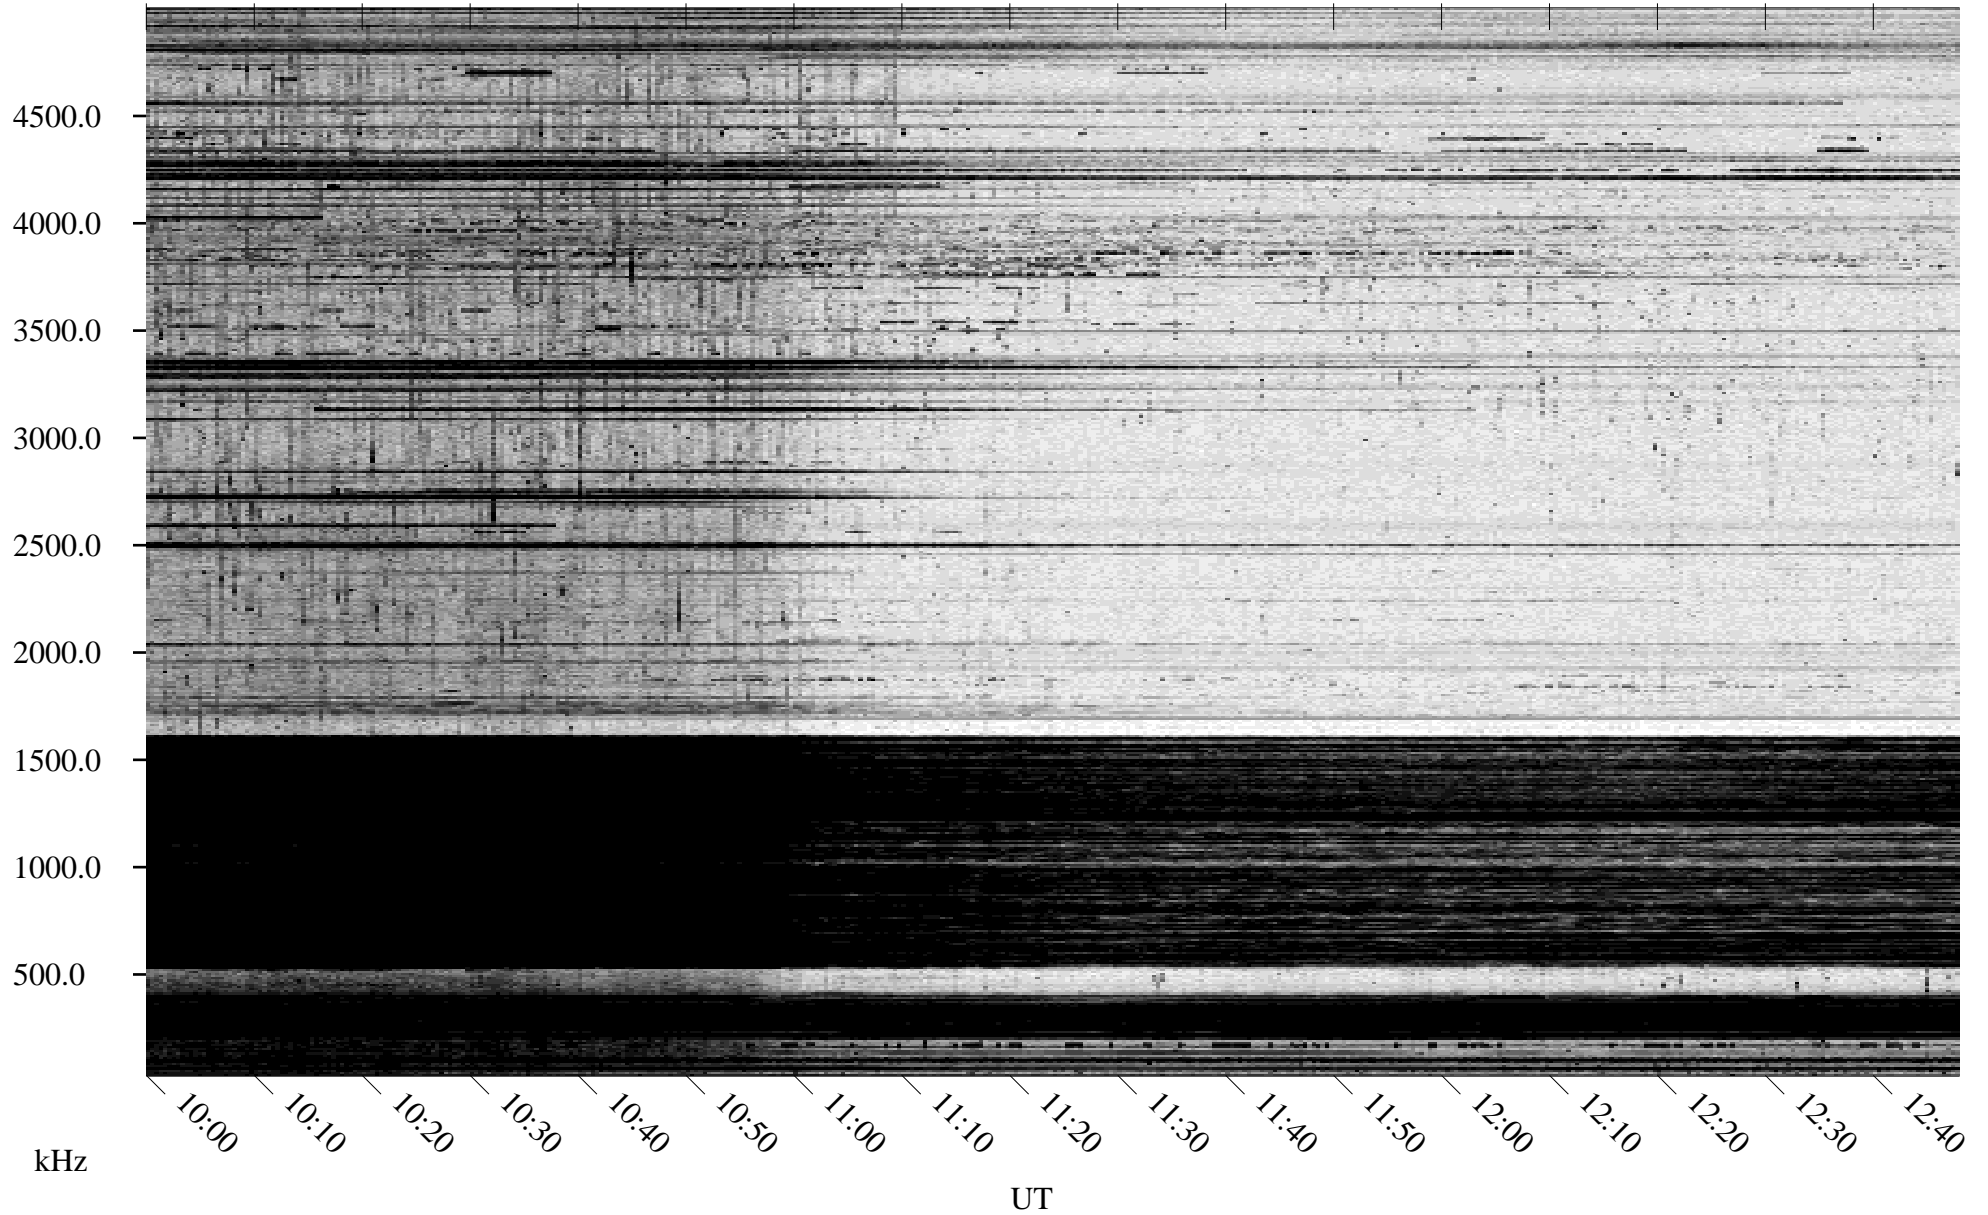

# 12/11/1995 Churchill, Manitoba

Linear Scale    Black = 161    White = 15

ch95344l.r00m max\_12

Page 5

# 12/11/1995 Churchill, Manitoba

Linear Scale    Black = 161    White = 15

ch95344l.r00m max\_12

Page 6

# 12/11/1995 Churchill, Manitoba

Linear Scale    Black = 161    White = 15

ch95344l.r00m max\_12

Page 7

# 12/11/1995 Churchill, Manitoba

Linear Scale    Black = 161    White = 15

ch95344l.r00m max\_12