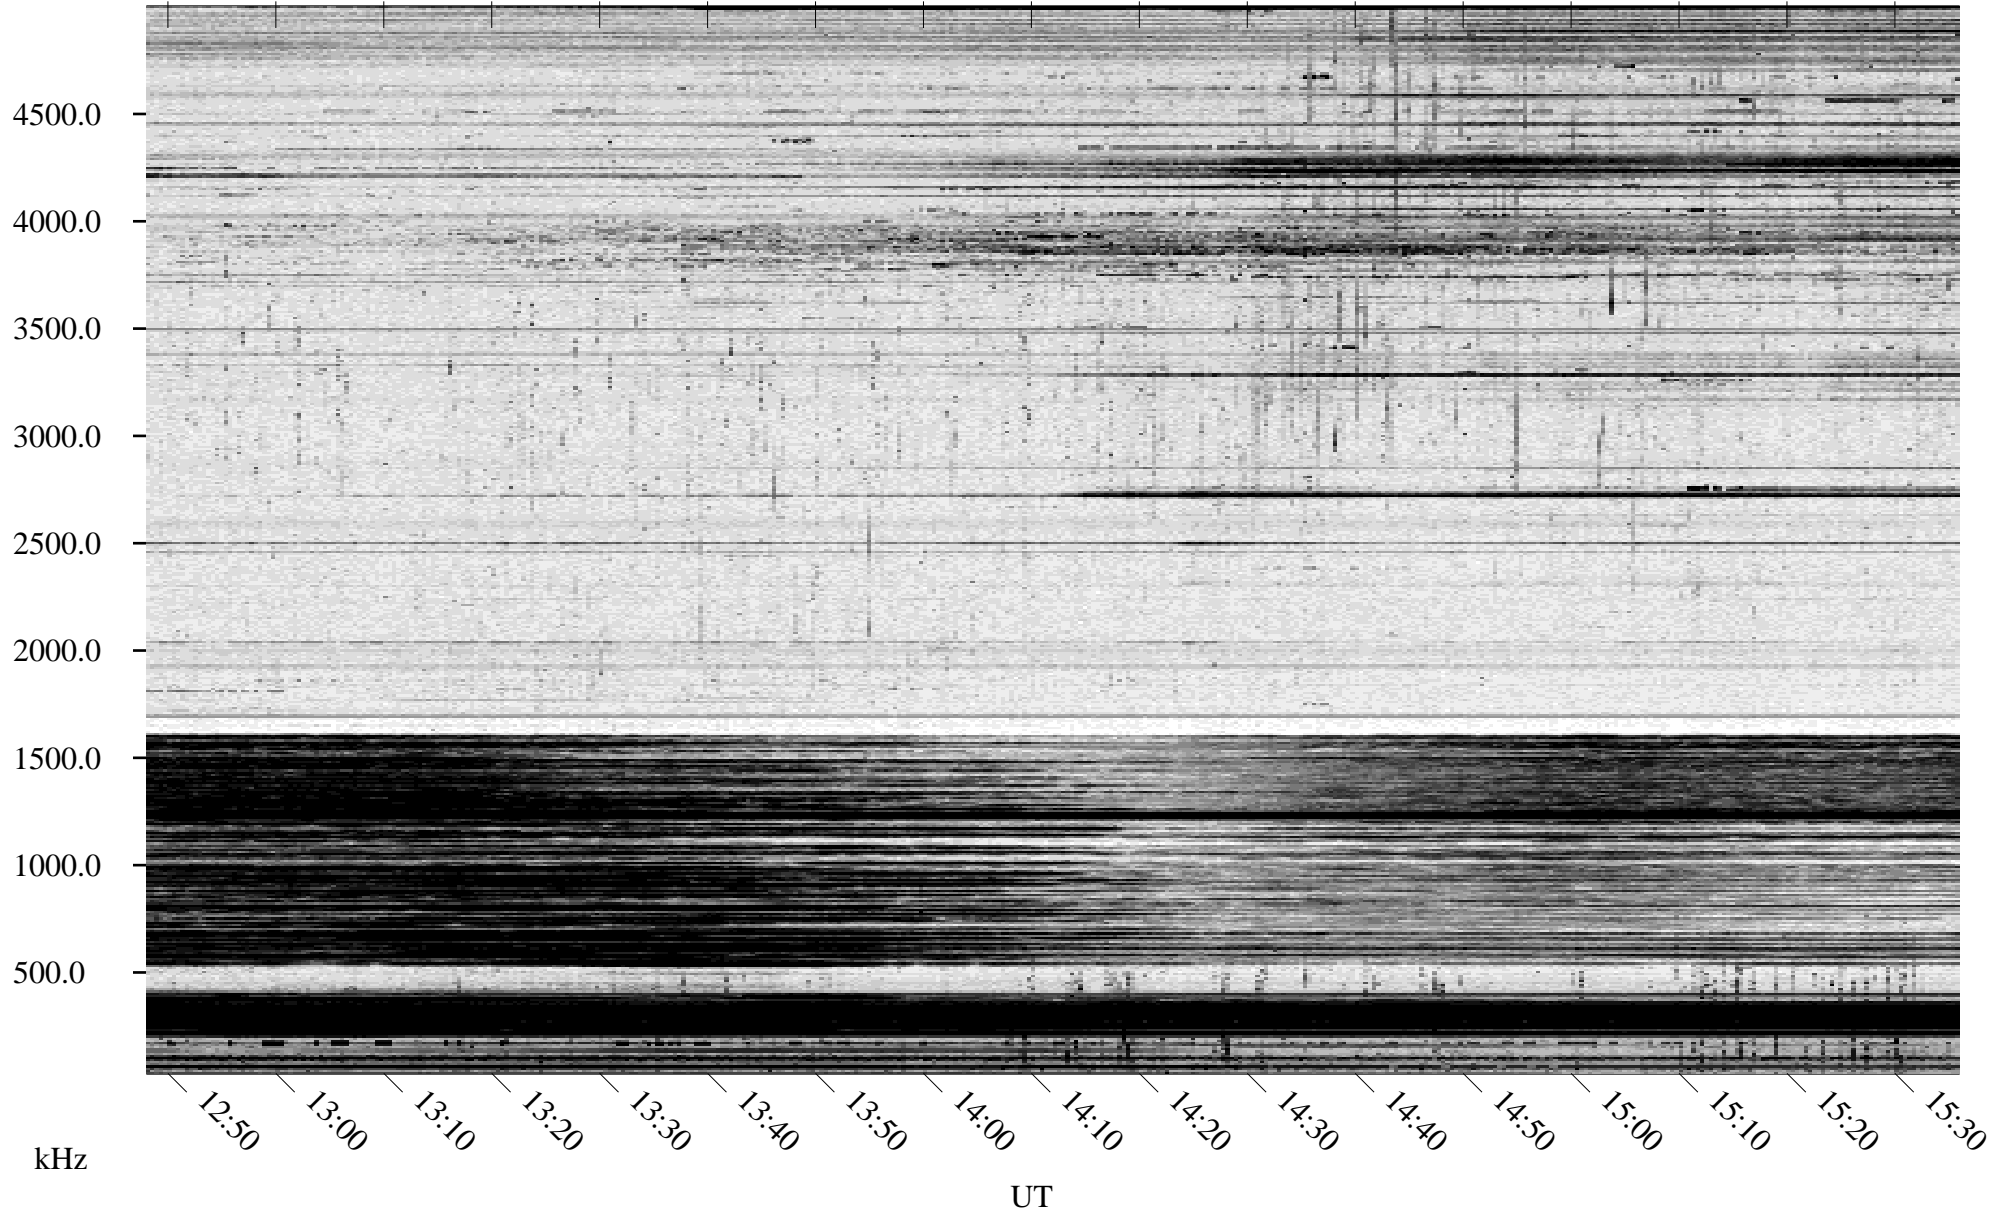

# 12/11/1995 Churchill, Manitoba

Linear Scale    Black = 161    White = 15

ch95344l.r00m max\_12

Page 6

# 12/11/1995 Churchill, Manitoba

Linear Scale    Black = 161    White = 15

ch95344l.r00m max\_12

Page 7

# 12/11/1995 Churchill, Manitoba

Linear Scale    Black = 161    White = 15

ch95344l.r00m max\_12