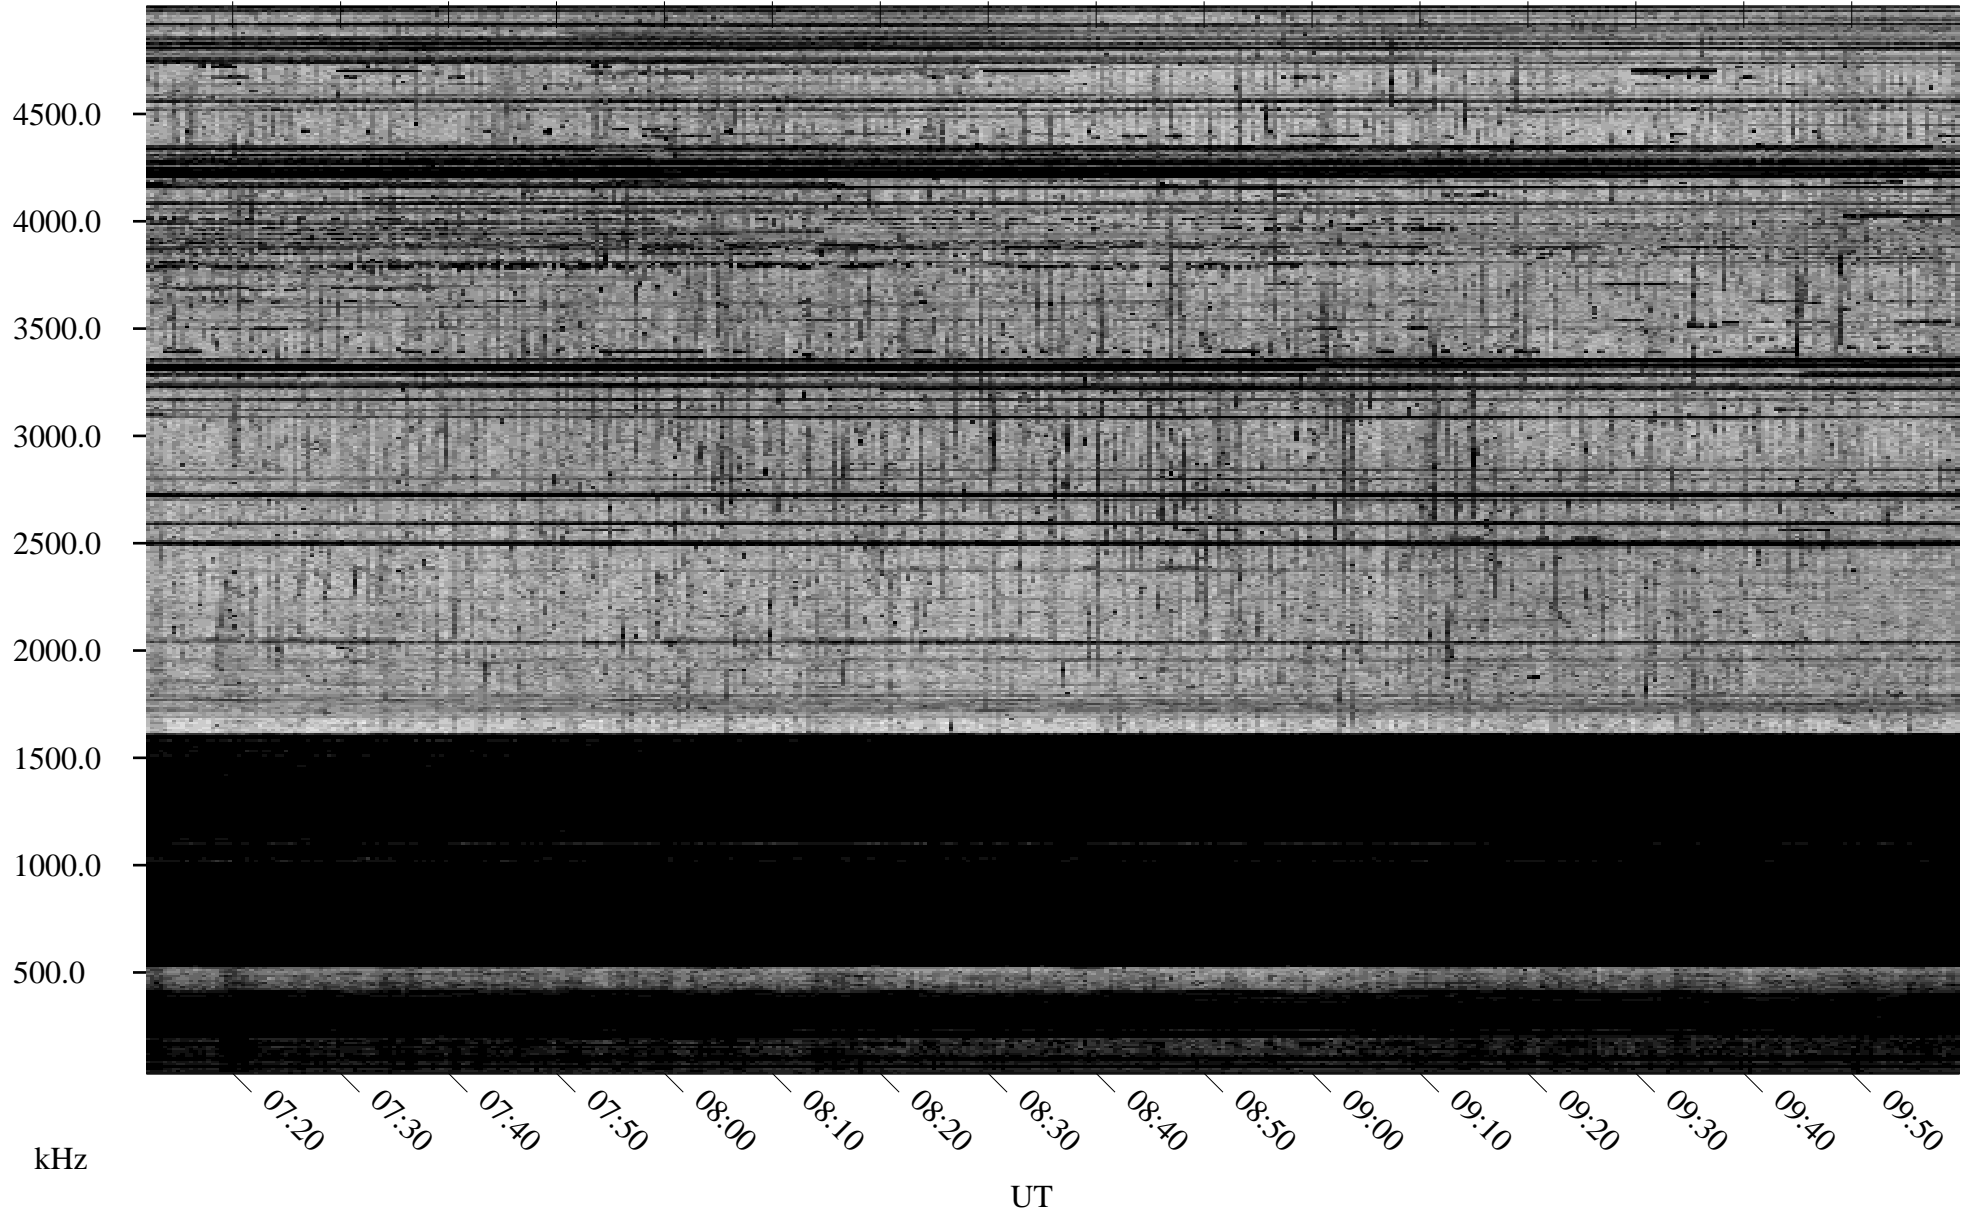

# 12/11/1995 Churchill, Manitoba

Linear Scale    Black = 161    White = 15

ch95344l.r00m max\_12

Page 4

# 12/11/1995 Churchill, Manitoba

Linear Scale    Black = 161    White = 15

ch95344l.r00m max\_12

Page 5

# 12/11/1995 Churchill, Manitoba

Linear Scale    Black = 161    White = 15

ch95344l.r00m max\_12

Page 6