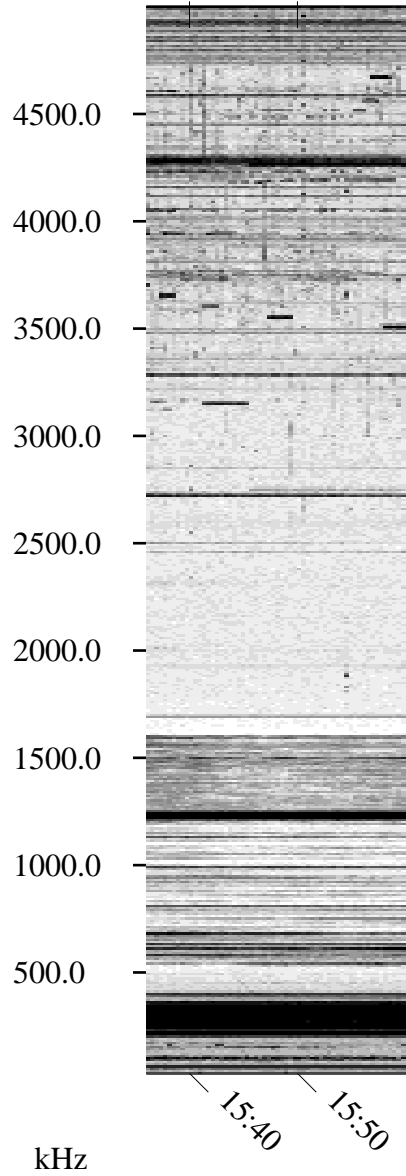

12/12/1995 Churchill, Manitoba

Linear Scale   Black = 161   White = 15

ch953451.r00m max_12

Page 8

UT