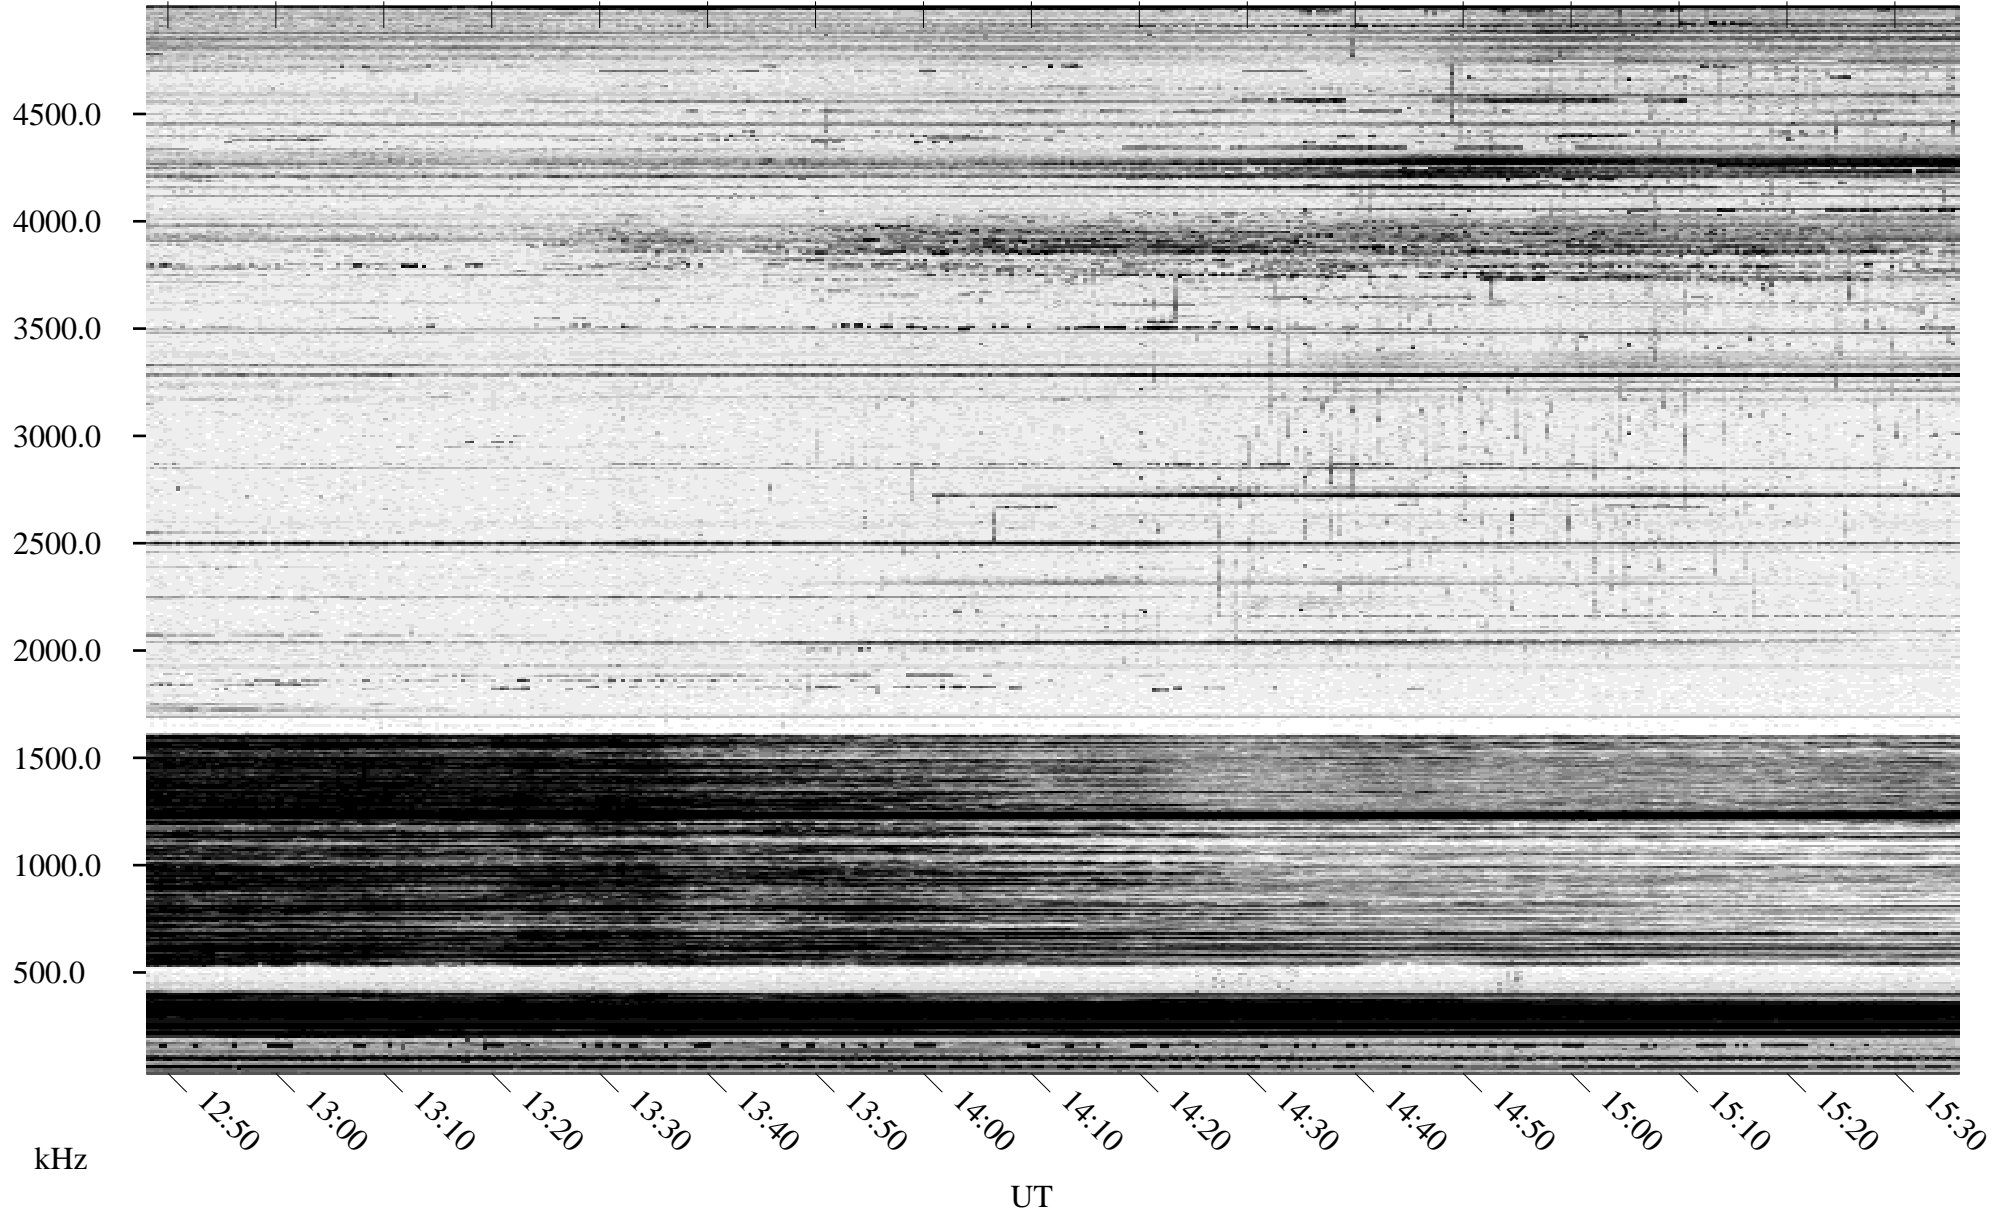

12/13/1995 Churchill, Manitoba

Linear Scale Black = 161 White = 15

ch95347l.r00m max_12

Page 1

12/13/1995 Churchill, Manitoba

Linear Scale Black = 161 White = 15

ch95347l.r00m max_12

Page 2

12/14/1995 Churchill, Manitoba

Linear Scale Black = 161 White = 15

ch95347l.r00m max_12

Page 3

12/14/1995 Churchill, Manitoba

Linear Scale Black = 161 White = 15

ch95347l.r00m max_12

Page 4

12/14/1995 Churchill, Manitoba

Linear Scale Black = 161 White = 15

ch95347l.r00m max_12

Page 5

12/14/1995 Churchill, Manitoba

Linear Scale Black = 161 White = 15

ch95347l.r00m max_12

Page 6

12/14/1995 Churchill, Manitoba

Linear Scale Black = 161 White = 15

ch95347l.r00m max_12

Page 7

12/14/1995 Churchill, Manitoba

Linear Scale Black = 161 White = 15

ch95347l.r00m max_12

kHz