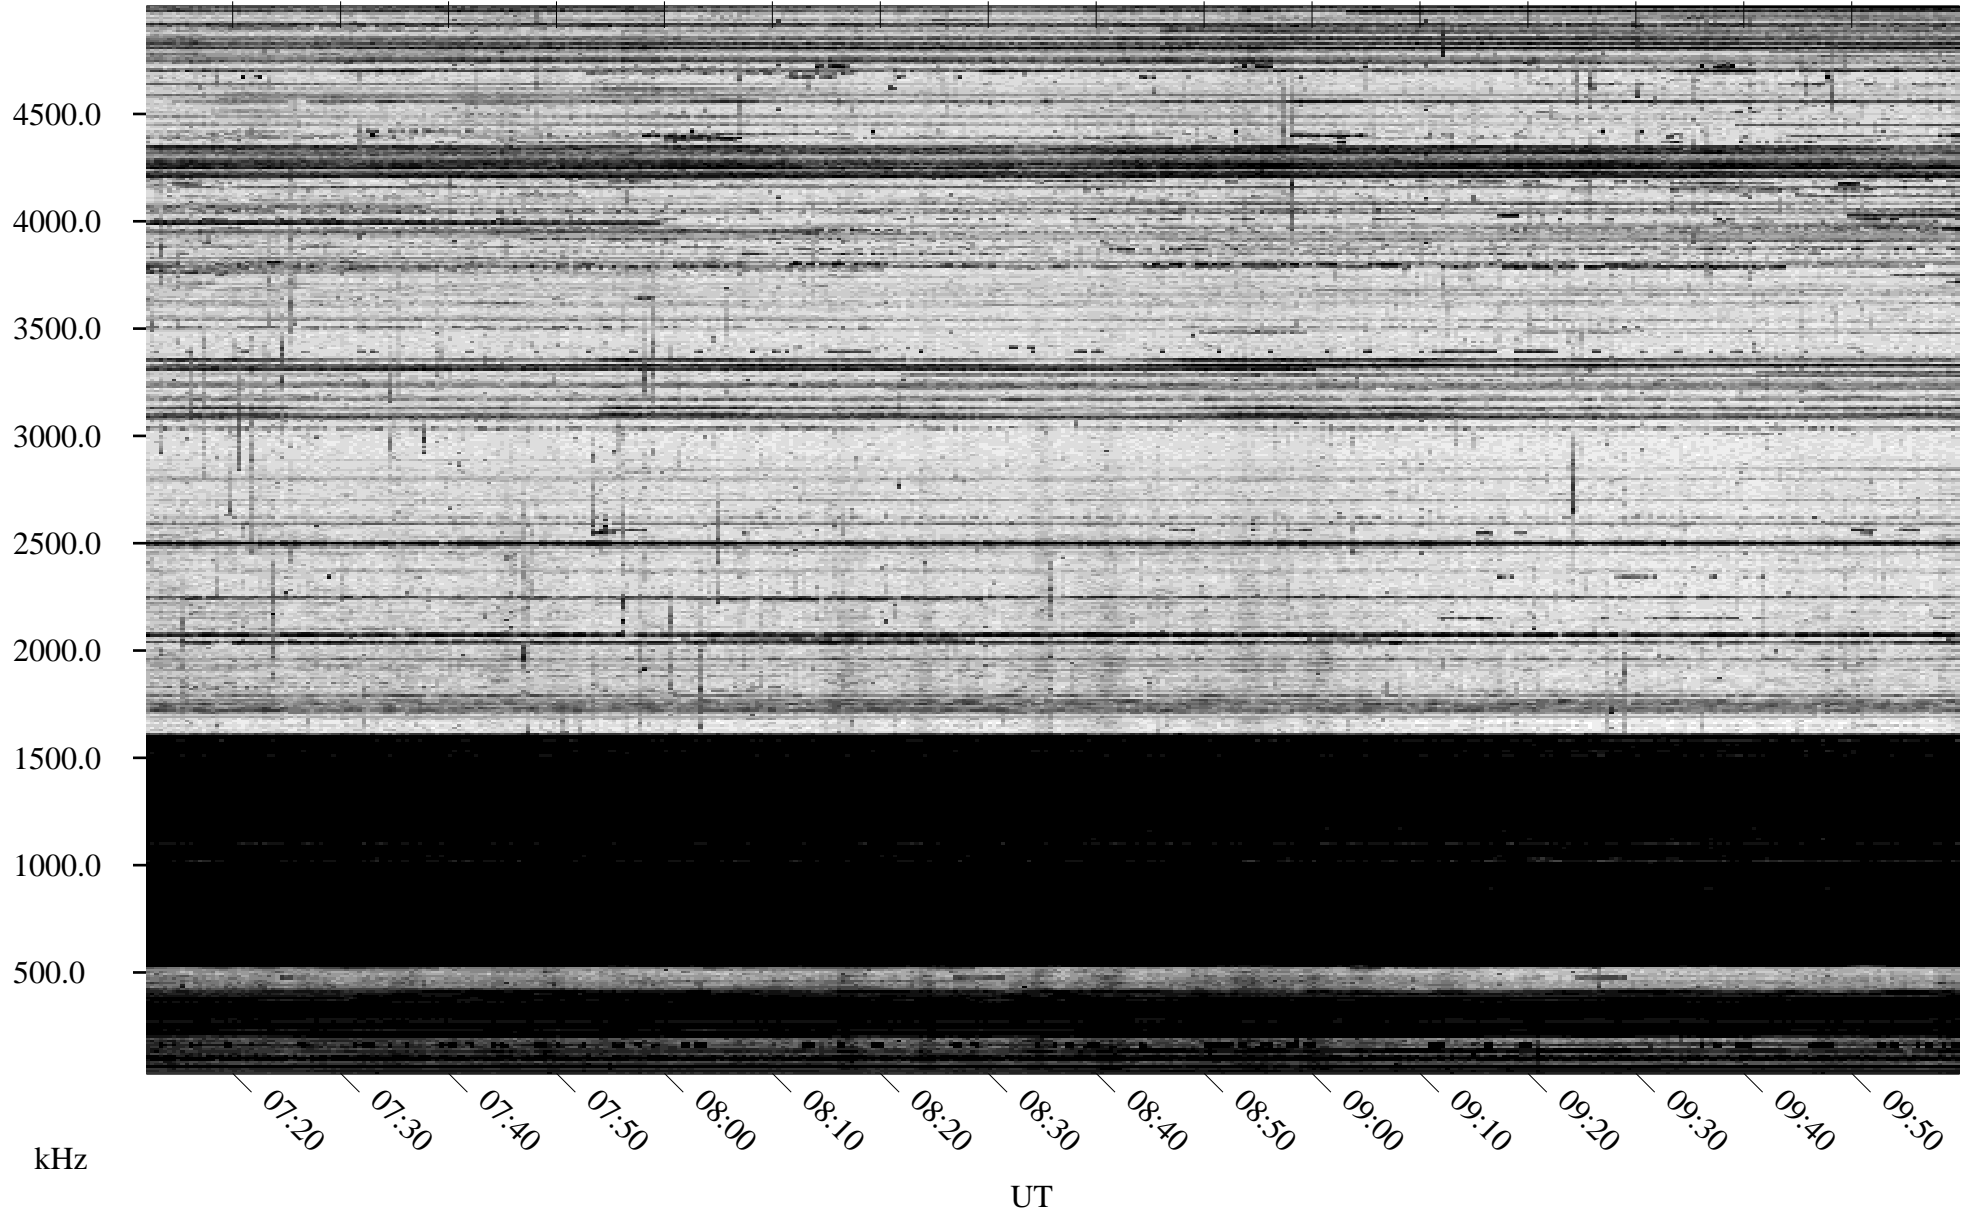

12/13/1995 Churchill, Manitoba

Linear Scale Black = 161 White = 15

ch95347l.r00m max_12

Page 1

12/13/1995 Churchill, Manitoba

Linear Scale Black = 161 White = 15

ch95347l.r00m max_12

Page 2

12/14/1995 Churchill, Manitoba

Linear Scale Black = 161 White = 15

ch95347l.r00m max_12

Page 3

12/14/1995 Churchill, Manitoba

Linear Scale Black = 161 White = 15

ch95347l.r00m max_12

Page 4

12/14/1995 Churchill, Manitoba

Linear Scale Black = 161 White = 15

ch95347l.r00m max_12

Page 5

12/14/1995 Churchill, Manitoba

Linear Scale Black = 161 White = 15

ch95347l.r00m max_12

Page 6

12/14/1995 Churchill, Manitoba

Linear Scale Black = 161 White = 15

ch95347l.r00m max_12

Page 7

12/14/1995 Churchill, Manitoba

Linear Scale Black = 161 White = 15

ch95347l.r00m max_12

kHz