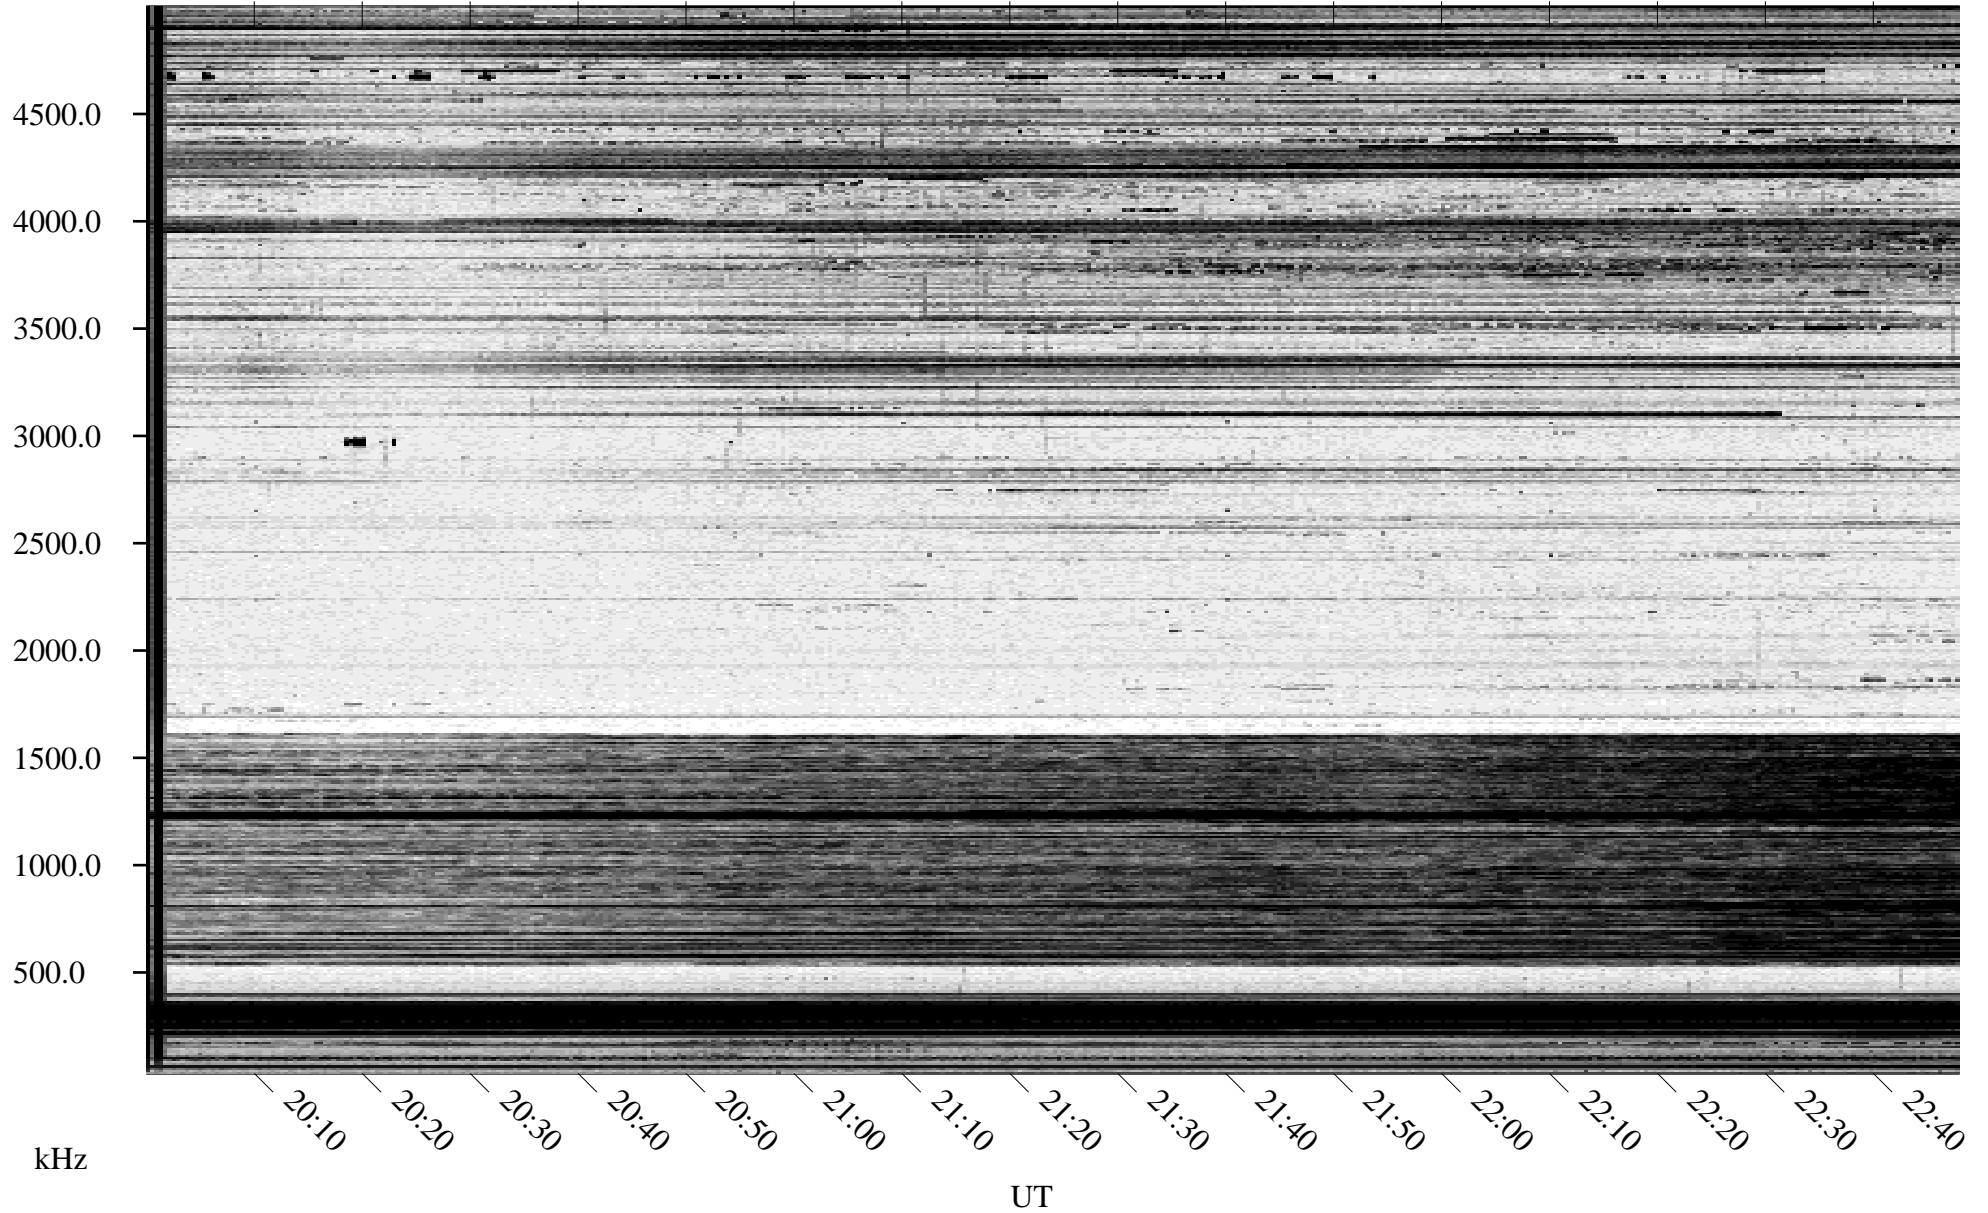

12/13/1995 Churchill, Manitoba

Linear Scale Black = 161 White = 15

ch95347l.r00m max_12

Page 1

12/13/1995 Churchill, Manitoba

Linear Scale Black = 161 White = 15

ch95347l.r00m max_12

Page 2

12/14/1995 Churchill, Manitoba

Linear Scale Black = 161 White = 15

ch95347l.r00m max_12

Page 3

12/14/1995 Churchill, Manitoba

Linear Scale Black = 161 White = 15

ch95347l.r00m max_12

Page 4

12/14/1995 Churchill, Manitoba

Linear Scale Black = 161 White = 15

ch95347l.r00m max_12

Page 5

12/14/1995 Churchill, Manitoba

Linear Scale Black = 161 White = 15

ch95347l.r00m max_12

Page 6

12/14/1995 Churchill, Manitoba

Linear Scale Black = 161 White = 15

ch95347l.r00m max_12

Page 7

12/14/1995 Churchill, Manitoba

Linear Scale Black = 161 White = 15

ch95347l.r00m max_12

kHz