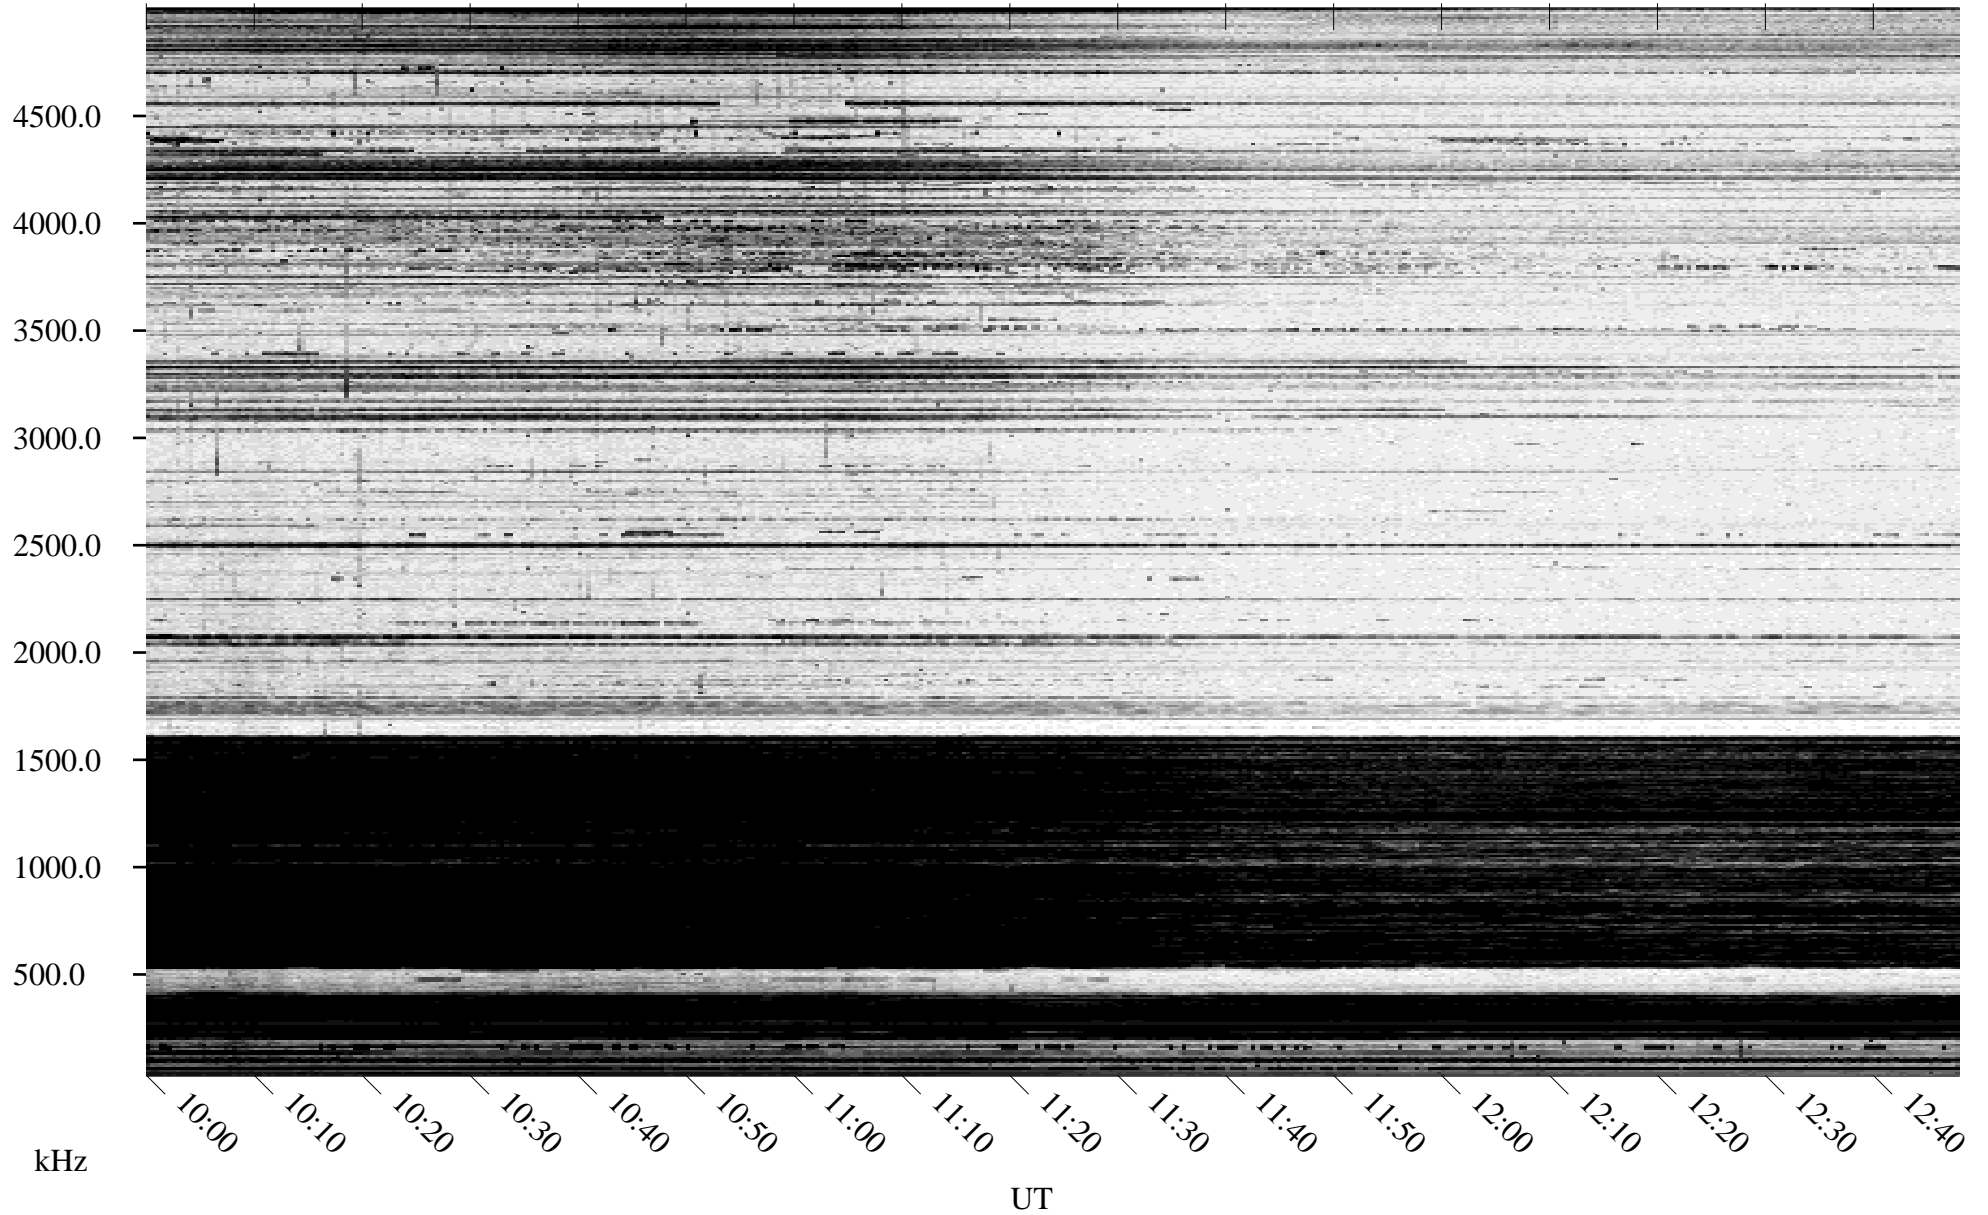

12/13/1995 Churchill, Manitoba

Linear Scale Black = 161 White = 15

ch95347l.r00m max_12

Page 1

12/13/1995 Churchill, Manitoba

Linear Scale Black = 161 White = 15

ch95347l.r00m max_12

Page 2

12/14/1995 Churchill, Manitoba

Linear Scale Black = 161 White = 15

ch95347l.r00m max_12

Page 3

12/14/1995 Churchill, Manitoba

Linear Scale Black = 161 White = 15

ch95347l.r00m max_12

Page 4

12/14/1995 Churchill, Manitoba

Linear Scale Black = 161 White = 15

ch95347l.r00m max_12

Page 5

12/14/1995 Churchill, Manitoba

Linear Scale Black = 161 White = 15

ch95347l.r00m max_12

Page 6

12/14/1995 Churchill, Manitoba

Linear Scale Black = 161 White = 15

ch95347l.r00m max_12

Page 7

12/14/1995 Churchill, Manitoba

Linear Scale Black = 161 White = 15

ch95347l.r00m max_12

kHz