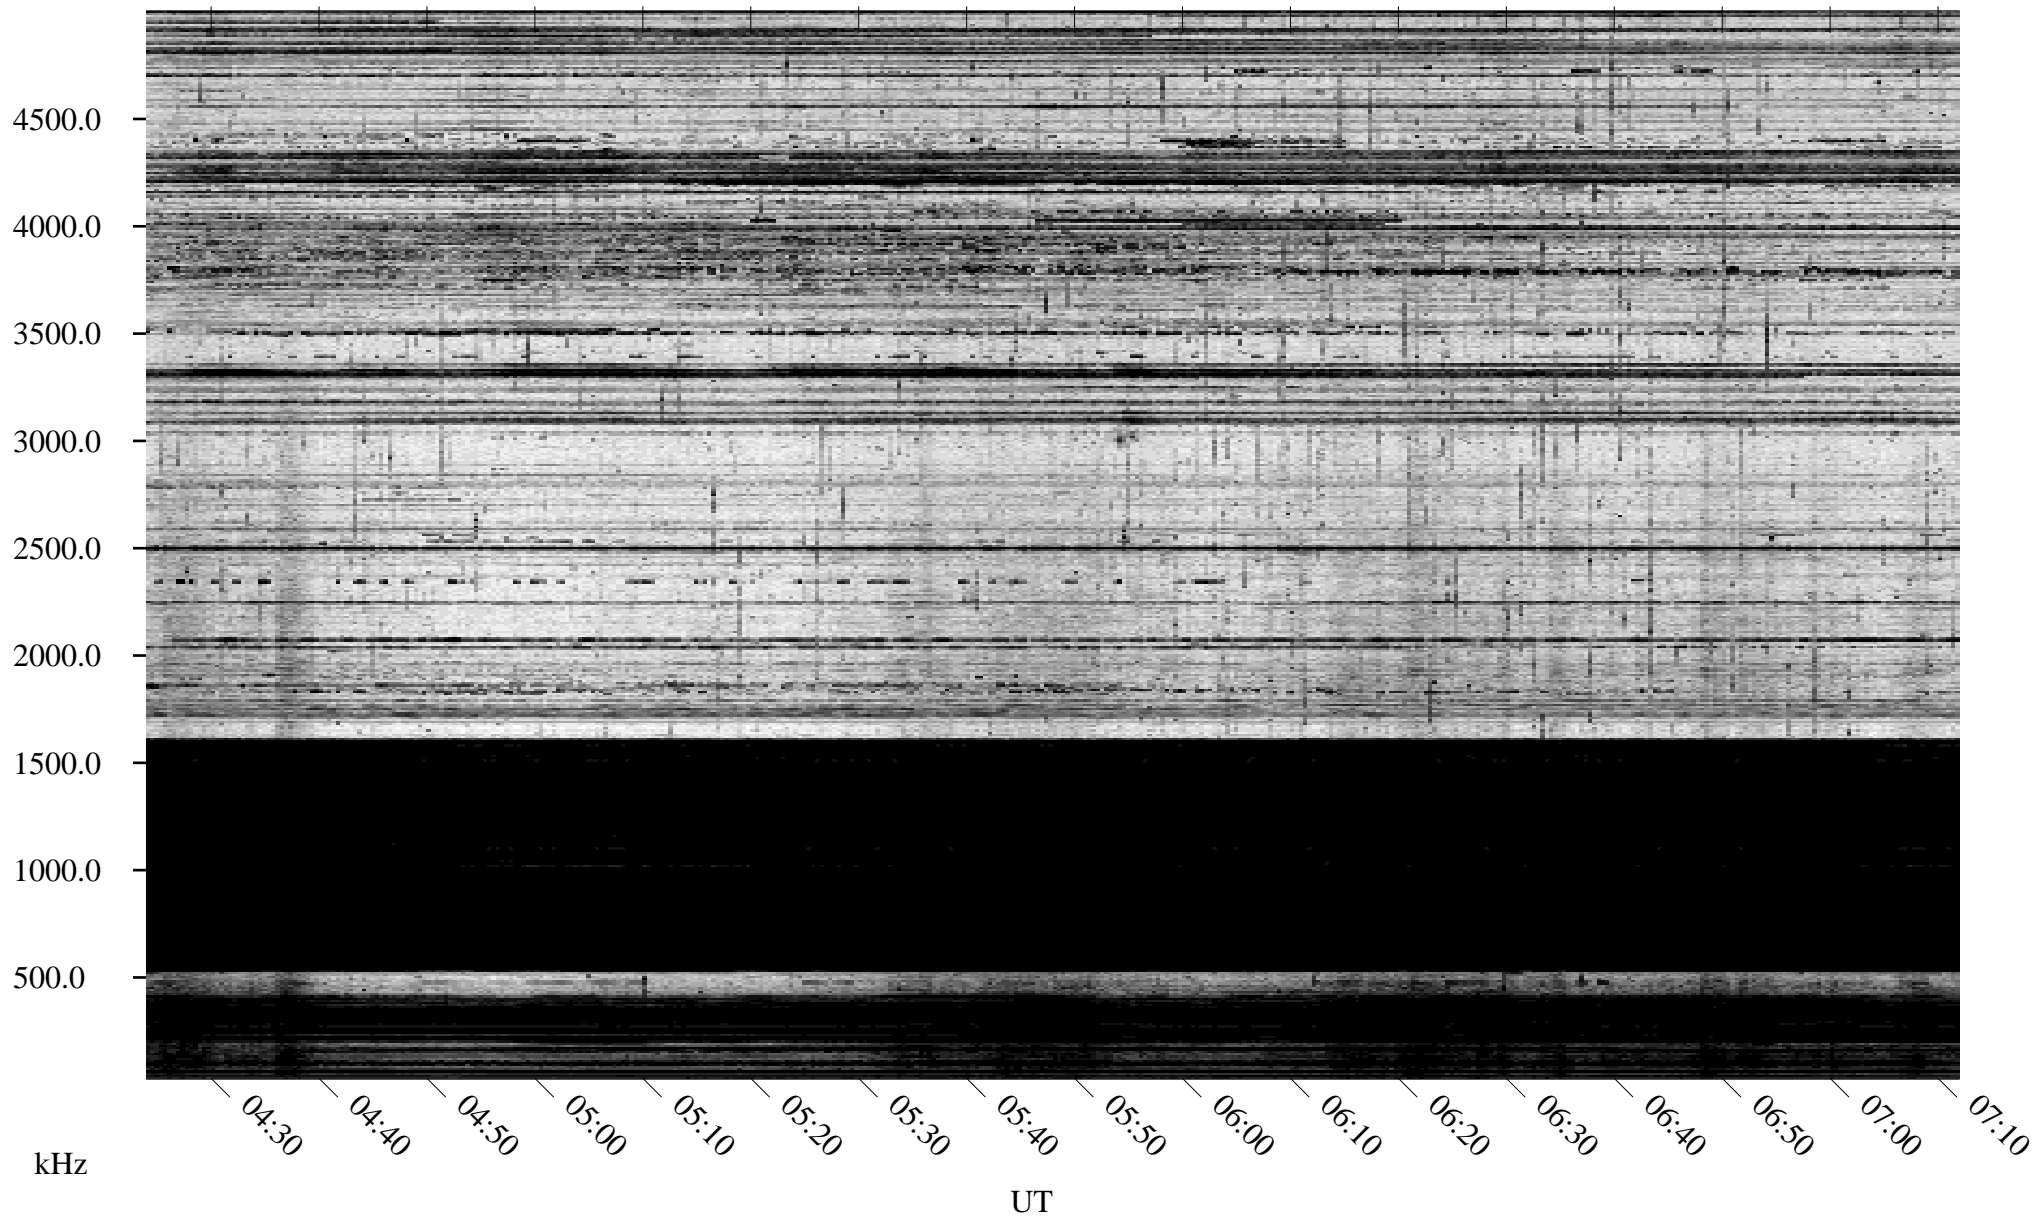

12/13/1995 Churchill, Manitoba

Linear Scale Black = 161 White = 15

ch95347l.r00m max_12

Page 1

12/13/1995 Churchill, Manitoba

Linear Scale Black = 161 White = 15

ch95347l.r00m max_12

Page 2

12/14/1995 Churchill, Manitoba

Linear Scale Black = 161 White = 15

ch95347l.r00m max_12

Page 3

12/14/1995 Churchill, Manitoba

Linear Scale Black = 161 White = 15

ch95347l.r00m max_12

Page 4

12/14/1995 Churchill, Manitoba

Linear Scale Black = 161 White = 15

ch95347l.r00m max_12

Page 5

12/14/1995 Churchill, Manitoba

Linear Scale Black = 161 White = 15

ch95347l.r00m max_12

Page 6

12/14/1995 Churchill, Manitoba

Linear Scale Black = 161 White = 15

ch95347l.r00m max_12

Page 7

12/14/1995 Churchill, Manitoba

Linear Scale Black = 161 White = 15

ch95347l.r00m max_12

kHz