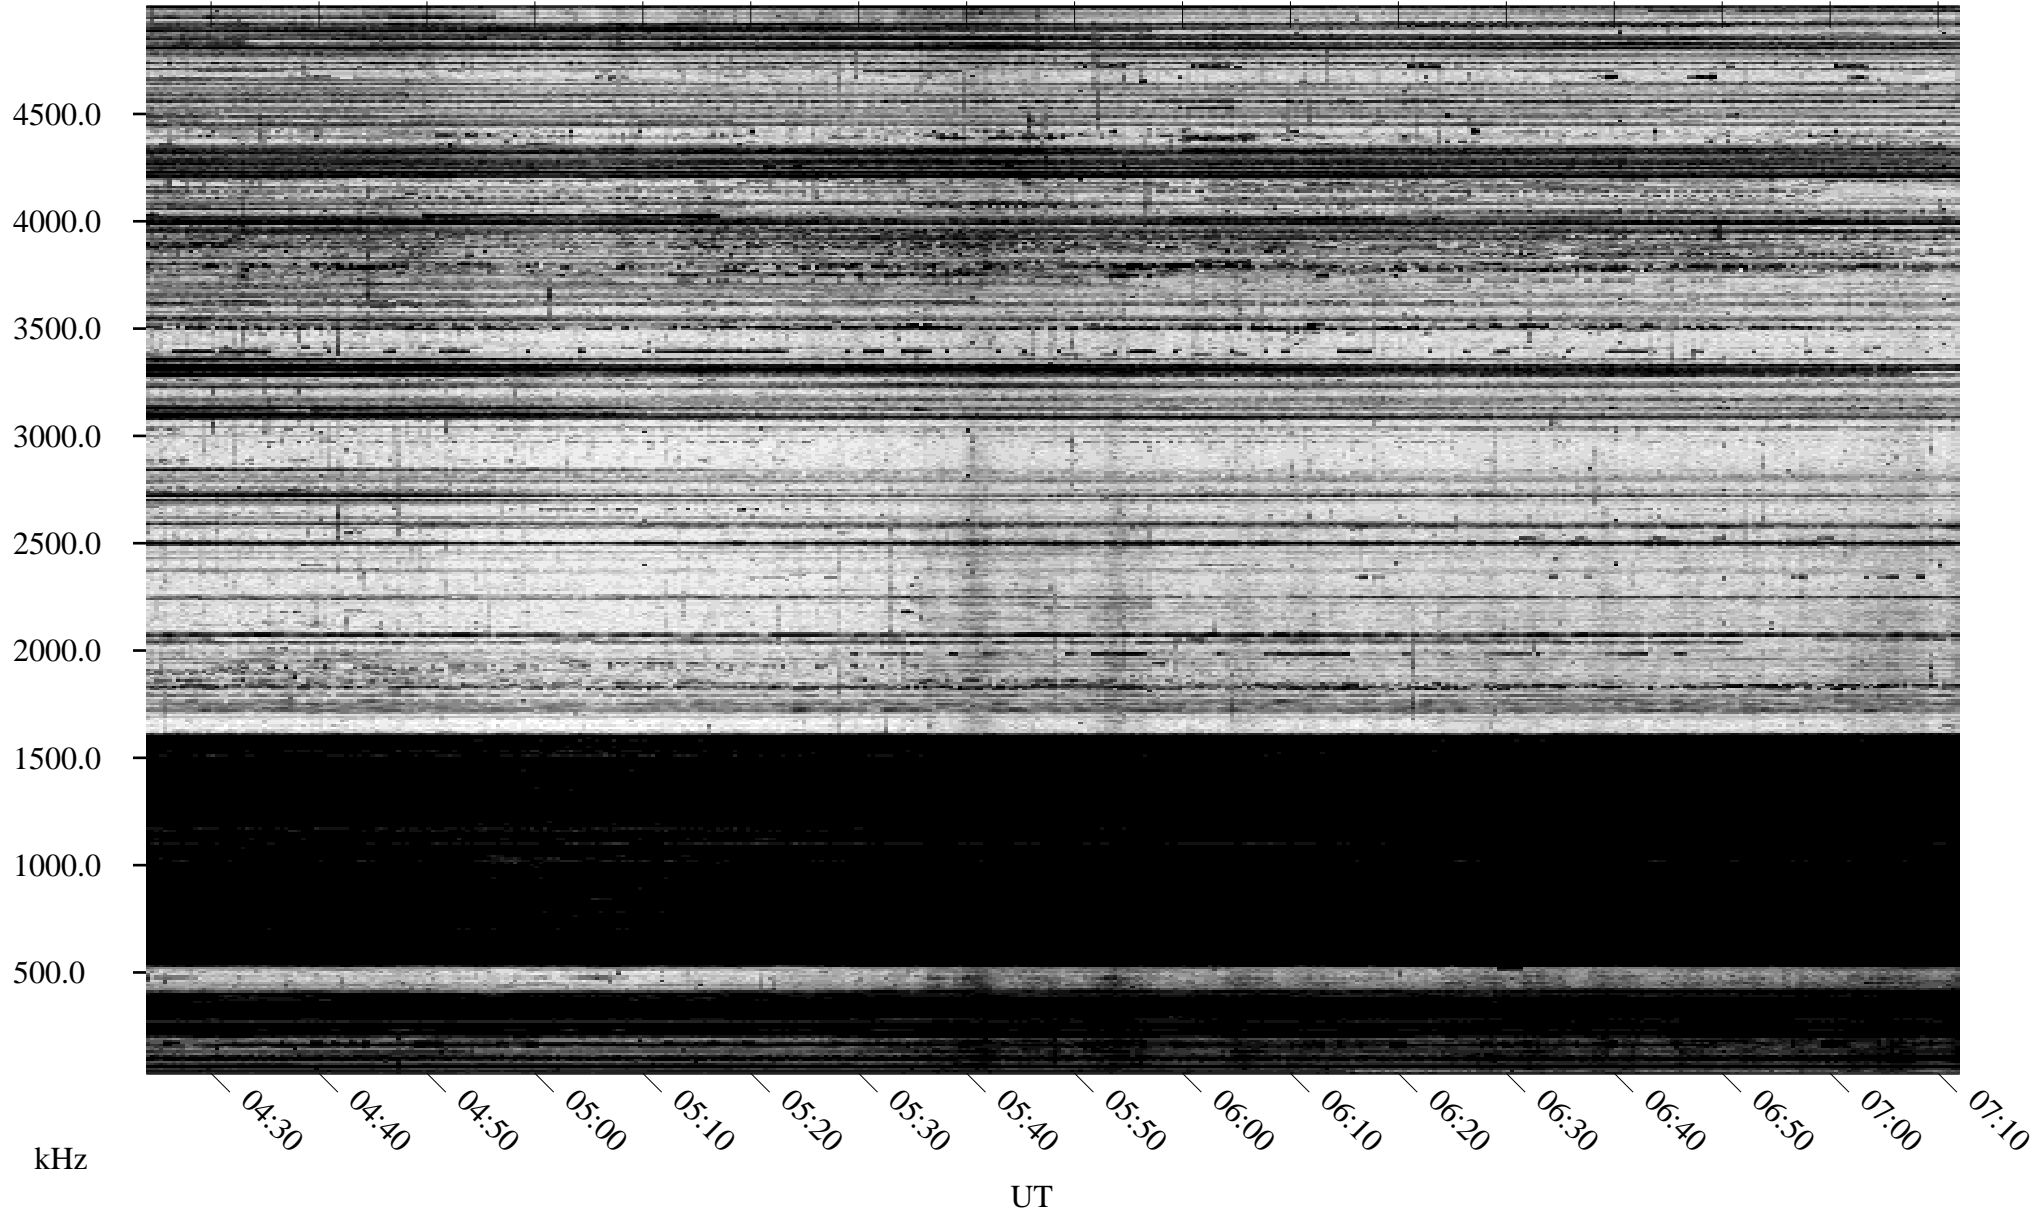

# 12/14/1995 Churchill, Manitoba

Linear Scale    Black = 161    White = 15

ch95348l.r00m max\_12

Page 2

# 12/15/1995 Churchill, Manitoba

Linear Scale    Black = 161    White = 15

ch95348l.r00m max\_12

Page 3

# 12/15/1995 Churchill, Manitoba

Linear Scale    Black = 161    White = 15

ch95348l.r00m max\_12

Page 4

# 12/15/1995 Churchill, Manitoba

Linear Scale    Black = 161    White = 15

ch95348l.r00m max\_12

Page 5