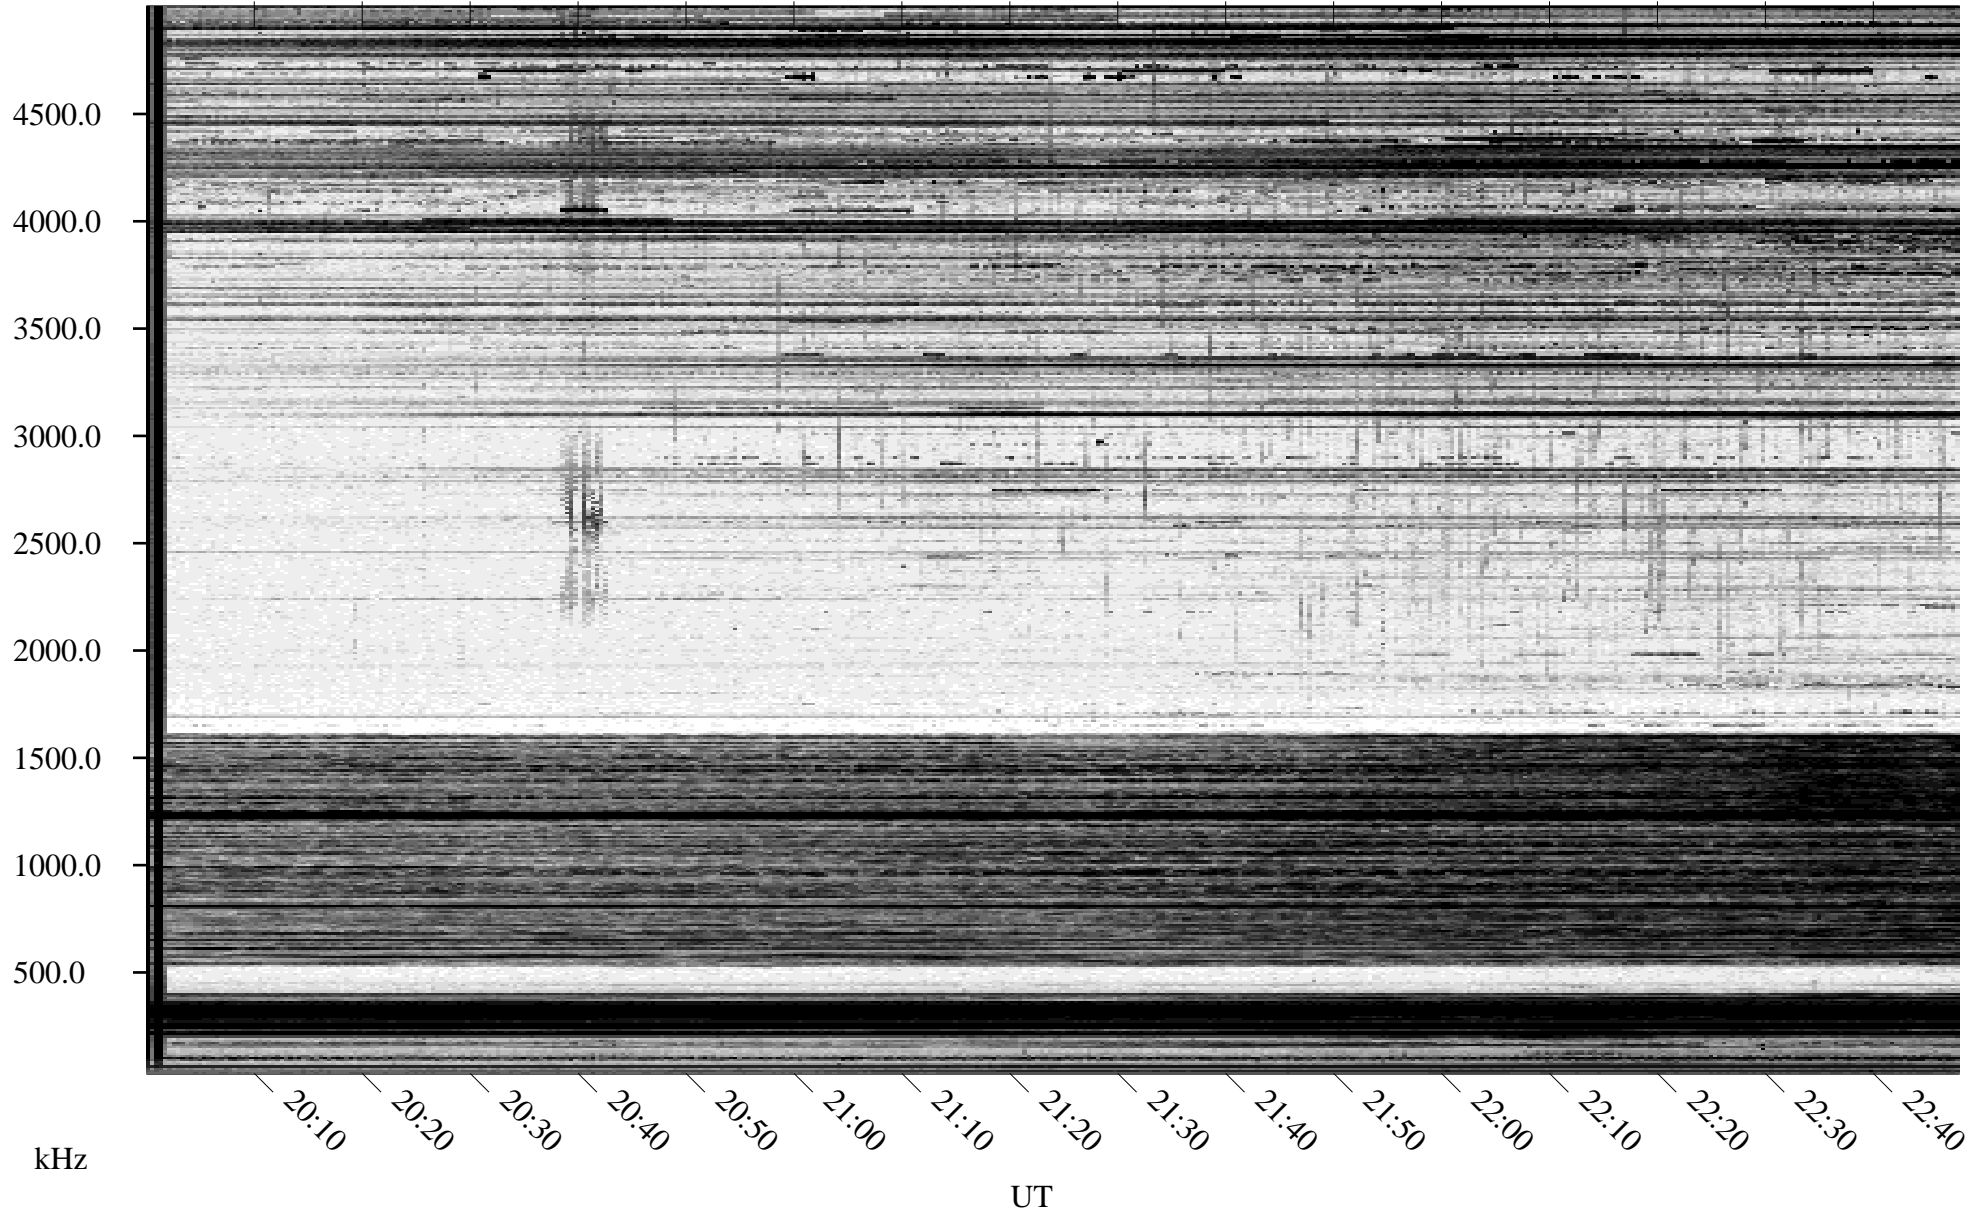

# 12/14/1995 Churchill, Manitoba

Linear Scale    Black = 161    White = 15

ch95348l.r00m max\_12

Page 1

# 12/14/1995 Churchill, Manitoba

Linear Scale    Black = 161    White = 15

ch95348l.r00m max\_12

Page 2

# 12/15/1995 Churchill, Manitoba

Linear Scale    Black = 161    White = 15

ch95348l.r00m max\_12

Page 3

# 12/15/1995 Churchill, Manitoba

Linear Scale    Black = 161    White = 15

ch95348l.r00m max\_12

Page 4