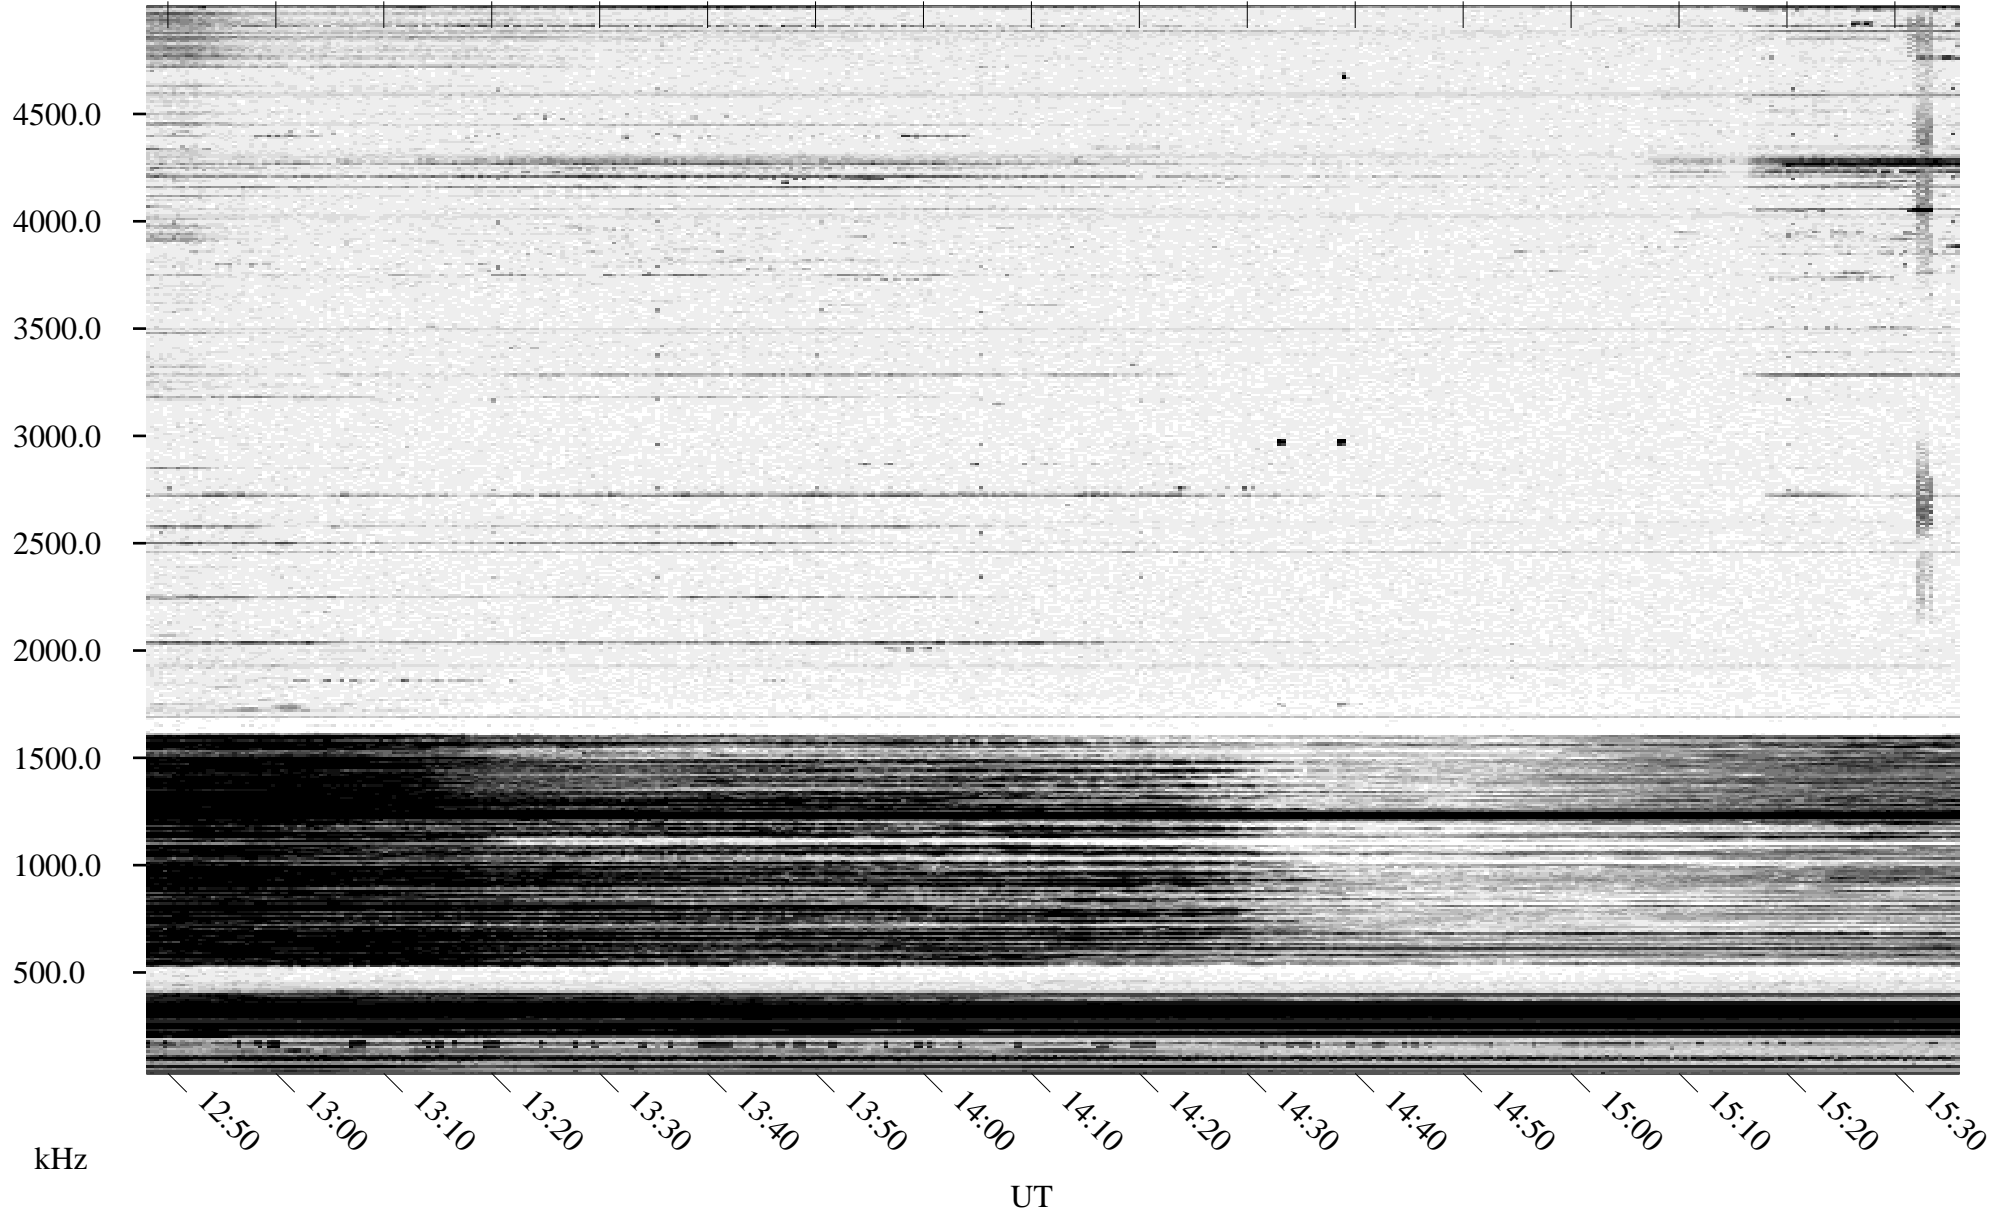

# 12/15/1995 Churchill, Manitoba

Linear Scale    Black = 161    White = 15

ch95348l.r00m max\_12

Page 5

# 12/15/1995 Churchill, Manitoba

Linear Scale    Black = 161    White = 15

ch95348l.r00m max\_12

Page 6

# 12/15/1995 Churchill, Manitoba

Linear Scale    Black = 161    White = 15

ch95348l.r00m max\_12

Page 7

# 12/15/1995 Churchill, Manitoba

Linear Scale    Black = 161    White = 15

ch95348l.r00m max\_12