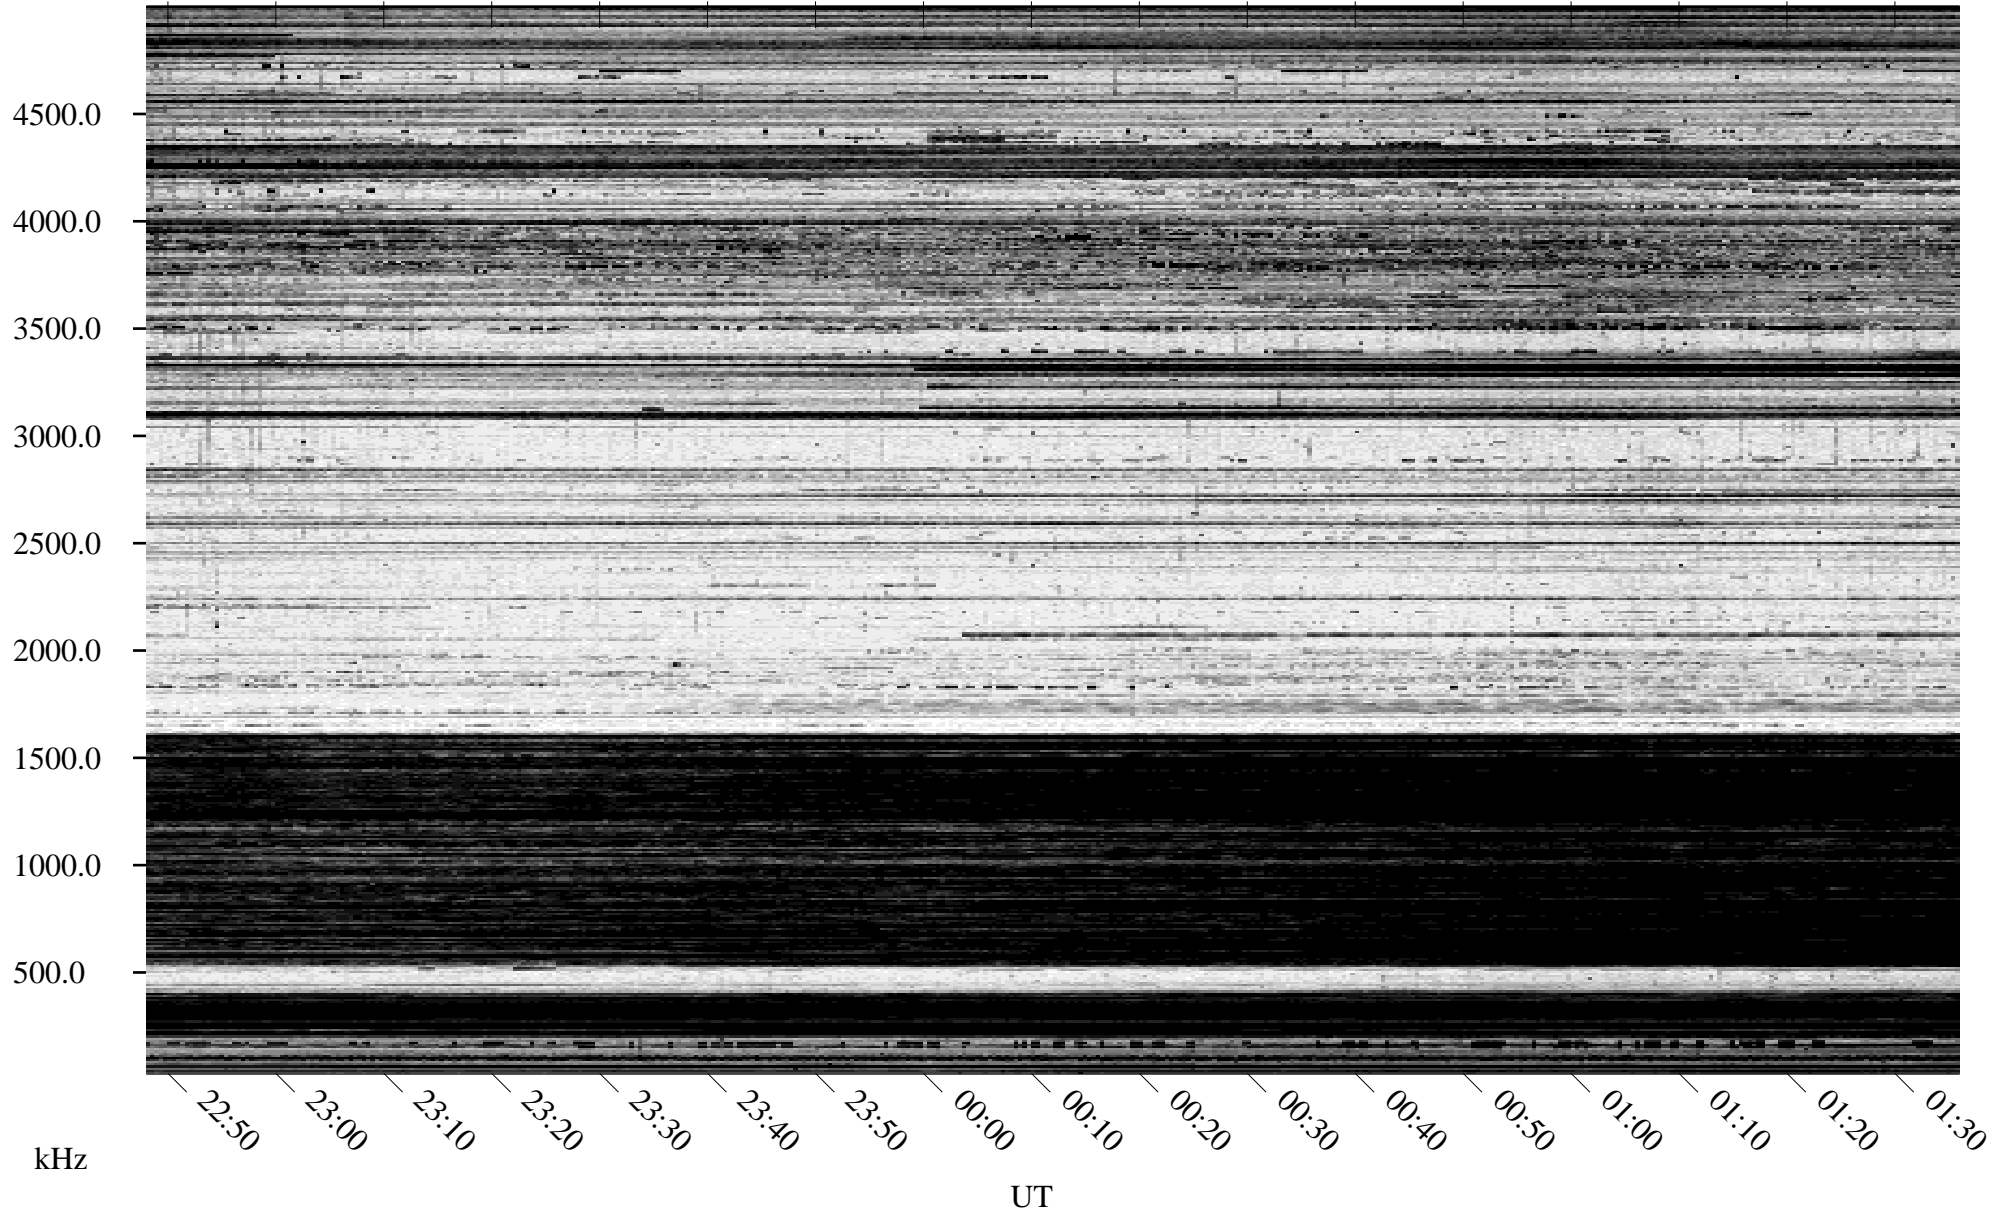

# 12/14/1995 Churchill, Manitoba

Linear Scale    Black = 161    White = 15

ch95348l.r00m max\_12

Page 1

# 12/14/1995 Churchill, Manitoba

Linear Scale    Black = 161    White = 15

ch95348l.r00m max\_12

Page 2

# 12/15/1995 Churchill, Manitoba

Linear Scale    Black = 161    White = 15

ch95348l.r00m max\_12

Page 3

# 12/15/1995 Churchill, Manitoba

Linear Scale    Black = 161    White = 15

ch95348l.r00m max\_12

Page 4