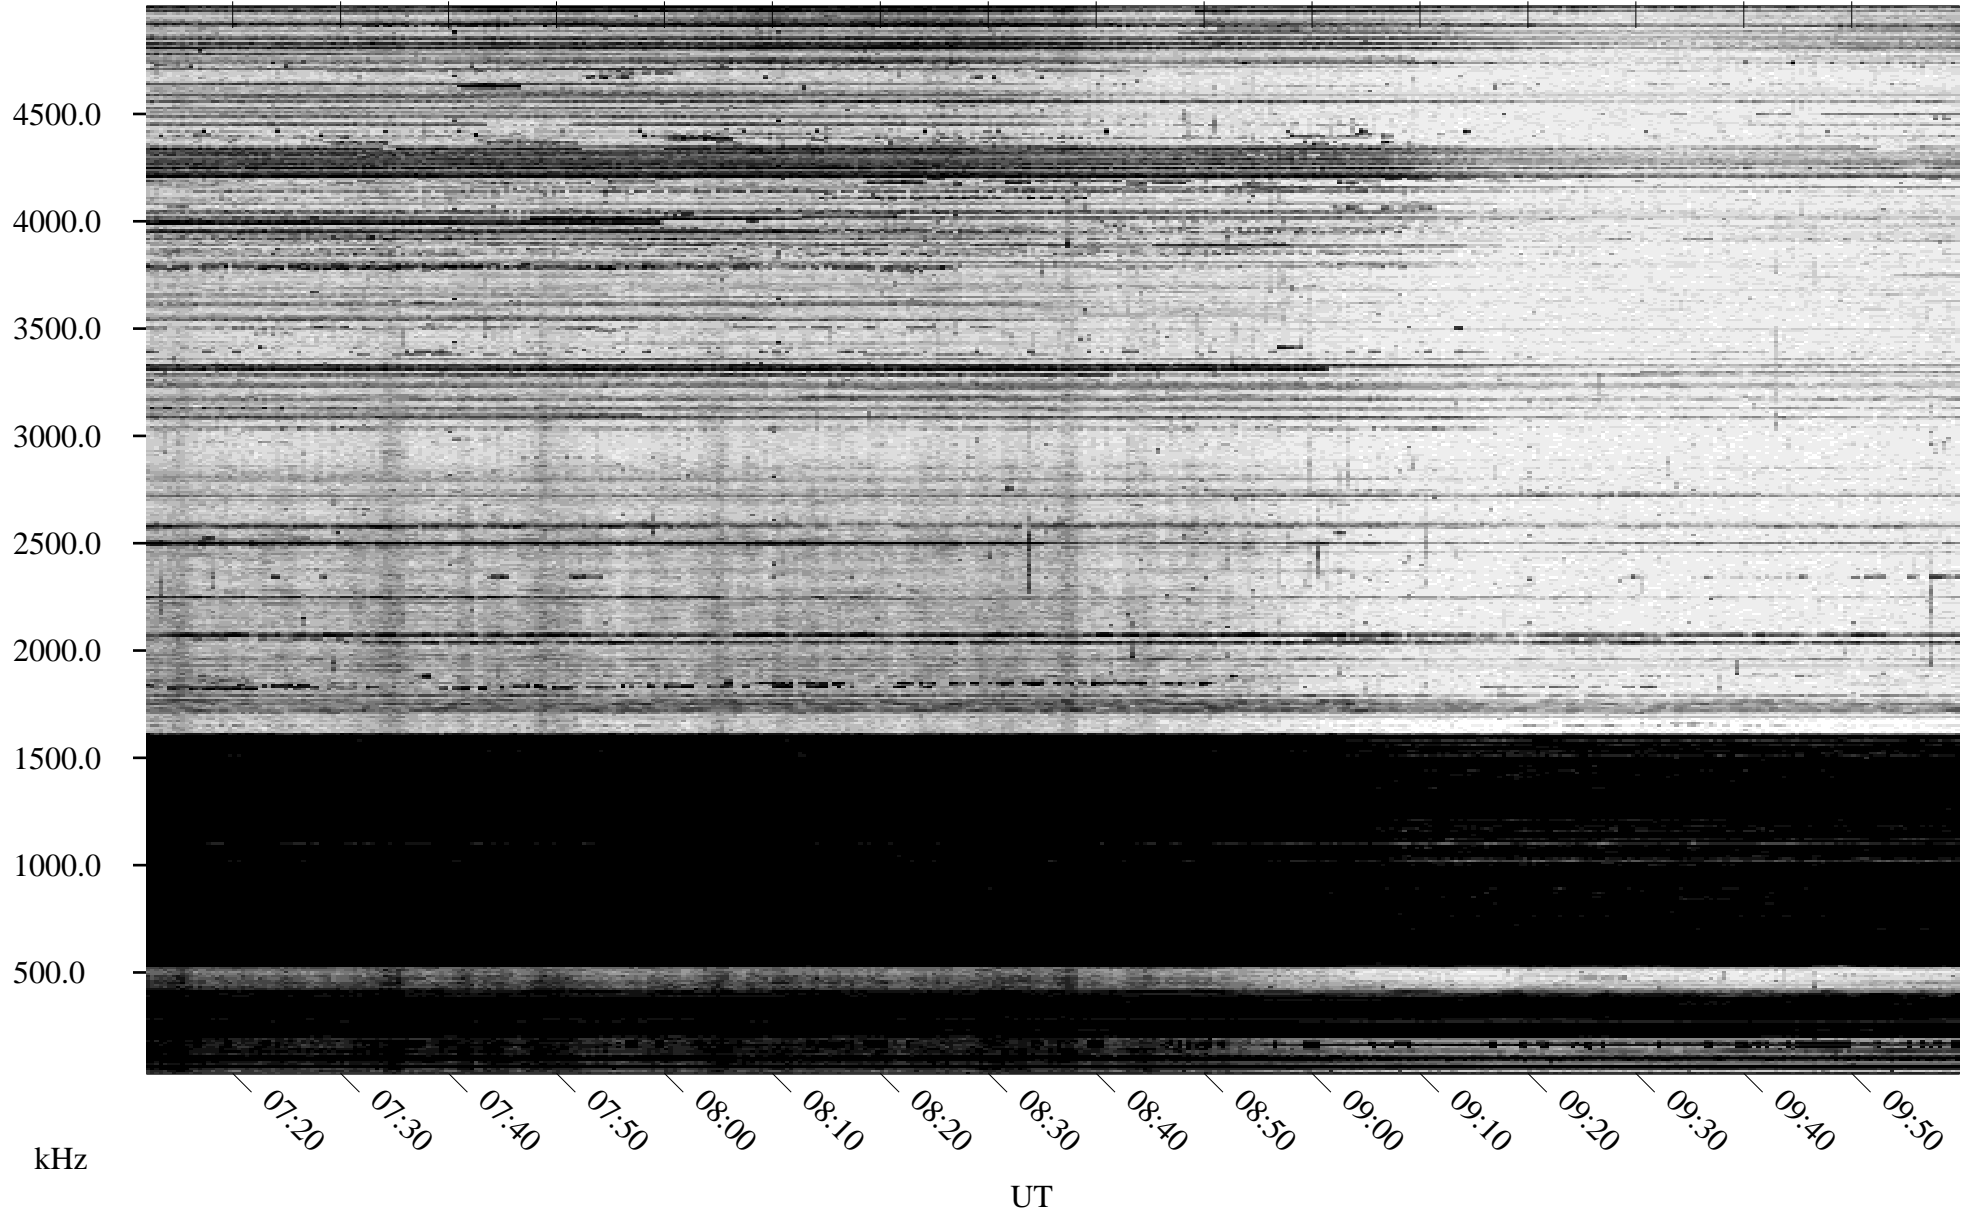

# 12/15/1995 Churchill, Manitoba

Linear Scale    Black = 161    White = 15

ch95348l.r00m max\_12

Page 4

# 12/15/1995 Churchill, Manitoba

Linear Scale    Black = 161    White = 15

ch95348l.r00m max\_12

Page 5

# 12/15/1995 Churchill, Manitoba

Linear Scale    Black = 161    White = 15

ch95348l.r00m max\_12

Page 6

# 12/15/1995 Churchill, Manitoba

Linear Scale    Black = 161    White = 15

ch95348l.r00m max\_12

Page 7