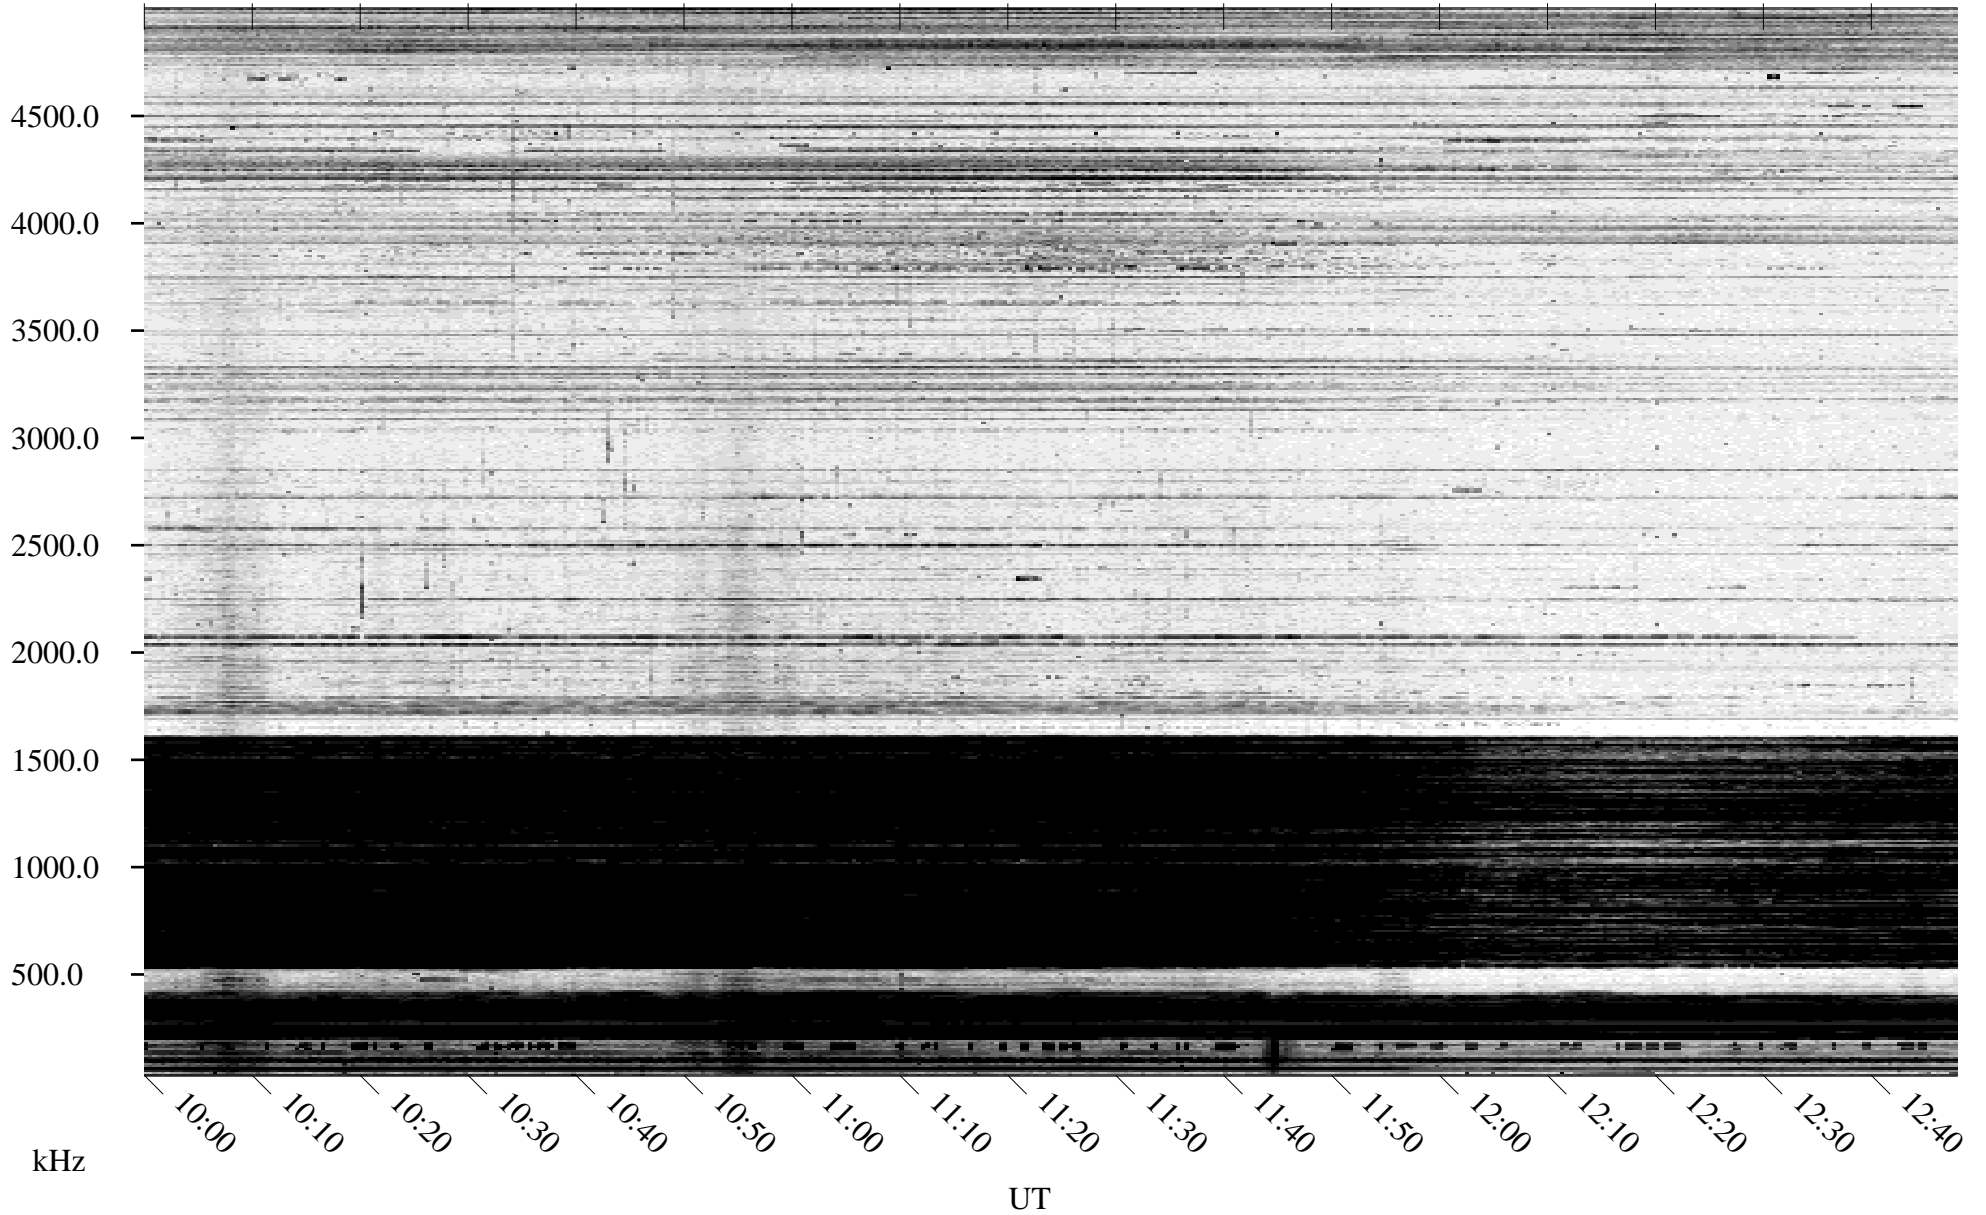

# 12/15/1995 Churchill, Manitoba

Linear Scale    Black = 161    White = 15

ch95348l.r00m max\_12

Page 5

# 12/15/1995 Churchill, Manitoba

Linear Scale    Black = 161    White = 15

ch95348l.r00m max\_12

Page 6

# 12/15/1995 Churchill, Manitoba

Linear Scale    Black = 161    White = 15

ch95348l.r00m max\_12

Page 7

# 12/15/1995 Churchill, Manitoba

Linear Scale    Black = 161    White = 15

ch95348l.r00m max\_12