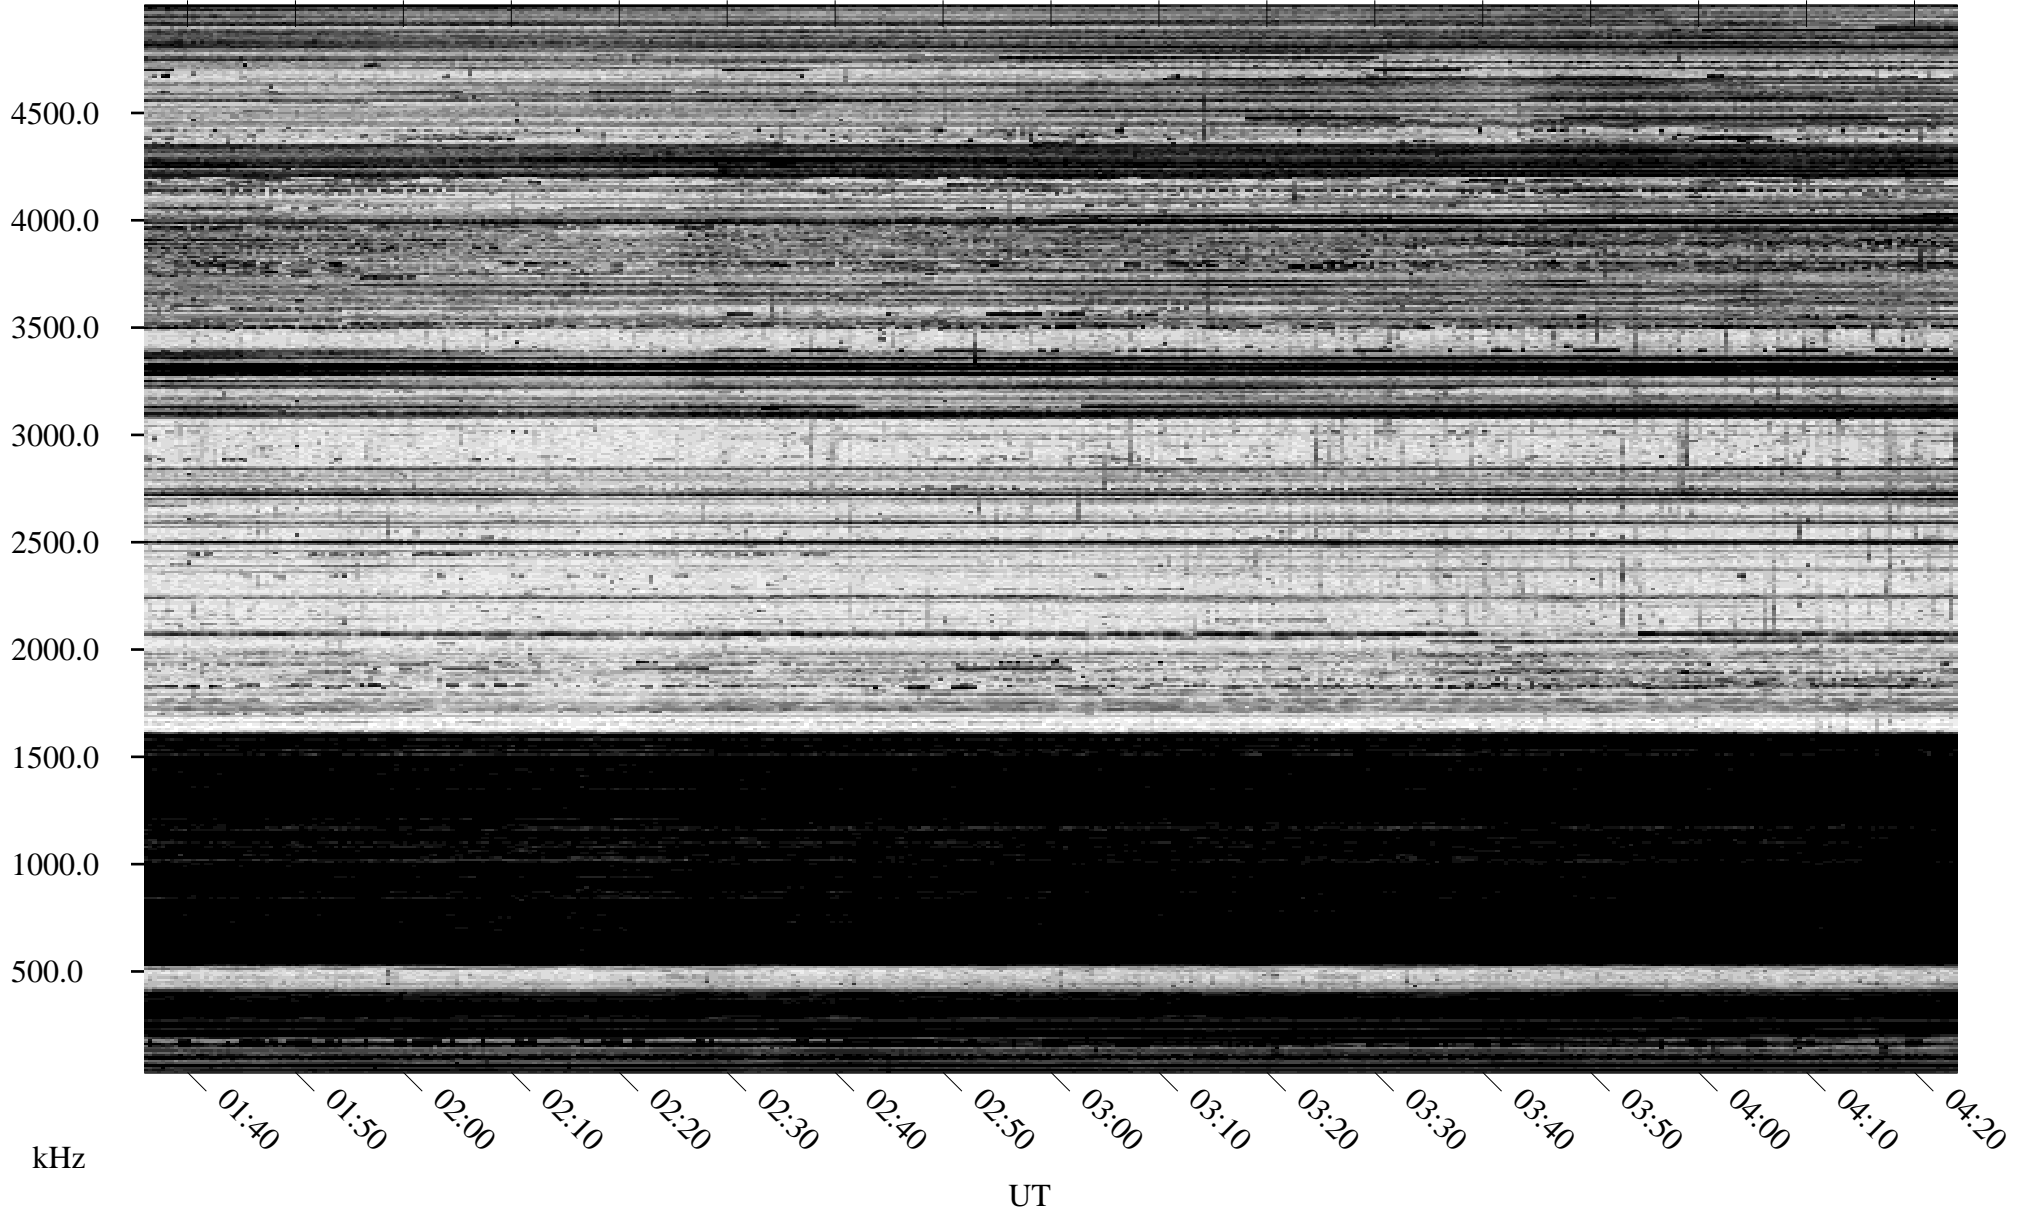

# 12/14/1995 Churchill, Manitoba

Linear Scale    Black = 161    White = 15

ch95348l.r00m max\_12

Page 1

# 12/14/1995 Churchill, Manitoba

Linear Scale    Black = 161    White = 15

ch95348l.r00m max\_12

Page 2

# 12/15/1995 Churchill, Manitoba

Linear Scale    Black = 161    White = 15

ch95348l.r00m max\_12

Page 3

# 12/15/1995 Churchill, Manitoba

Linear Scale    Black = 161    White = 15

ch95348l.r00m max\_12

Page 4