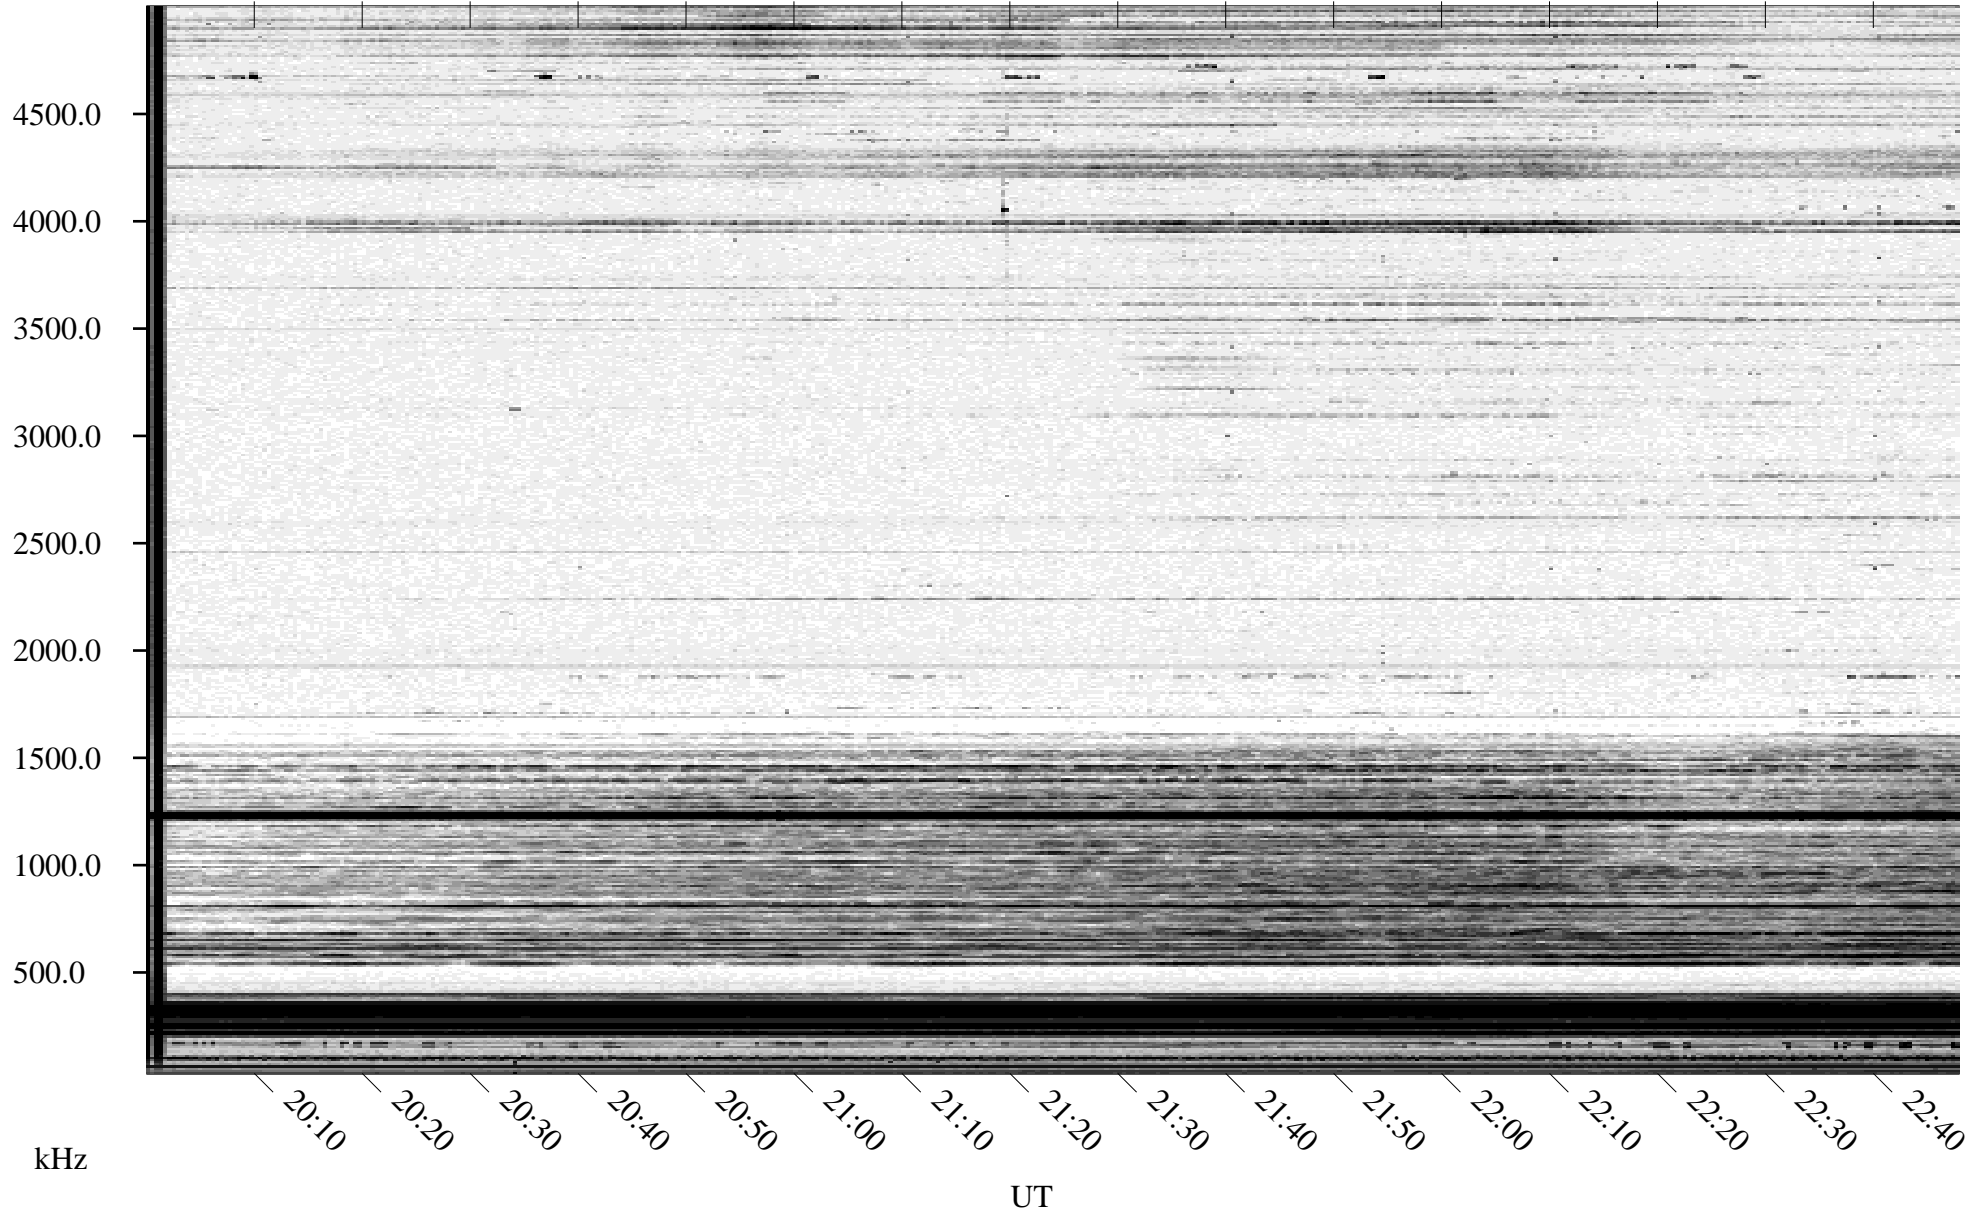

# 12/15/1995 Churchill, Manitoba

Linear Scale    Black = 161    White = 15

ch95349l.r00m max\_12

Page 1

# 12/15/1995 Churchill, Manitoba

Linear Scale    Black = 161    White = 15

ch95349l.r00m max\_12

Page 2

# 12/16/1995 Churchill, Manitoba

Linear Scale    Black = 161    White = 15

ch95349l.r00m max\_12

Page 3

# 12/16/1995 Churchill, Manitoba

Linear Scale    Black = 161    White = 15

ch95349l.r00m max\_12

Page 4