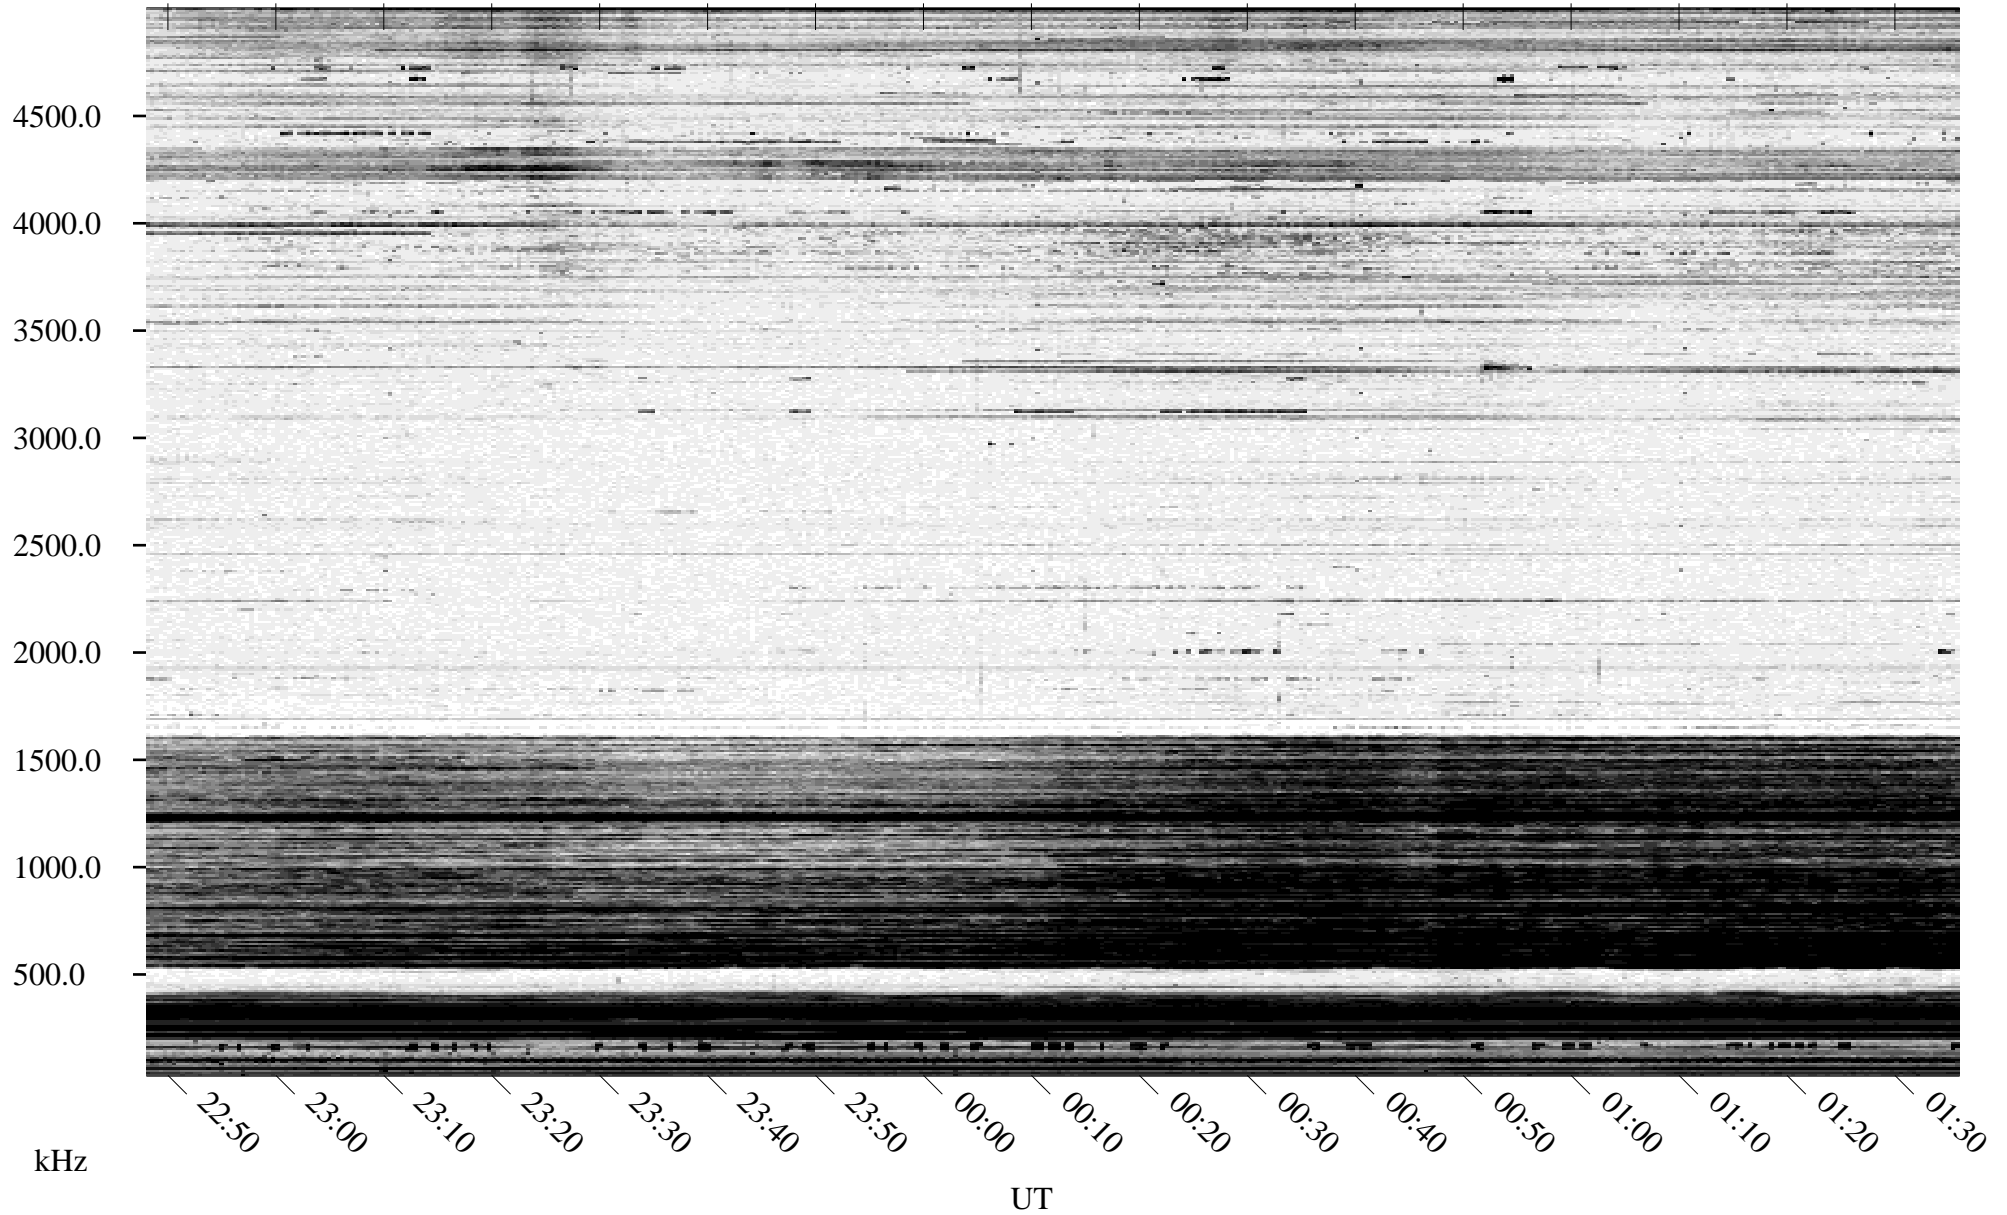

# 12/15/1995 Churchill, Manitoba

Linear Scale    Black = 161    White = 15

ch95349l.r00m max\_12

Page 1

# 12/15/1995 Churchill, Manitoba

Linear Scale    Black = 161    White = 15

ch95349l.r00m max\_12

Page 2

# 12/16/1995 Churchill, Manitoba

Linear Scale    Black = 161    White = 15

ch95349l.r00m max\_12

Page 3

# 12/16/1995 Churchill, Manitoba

Linear Scale    Black = 161    White = 15

ch95349l.r00m max\_12

Page 4