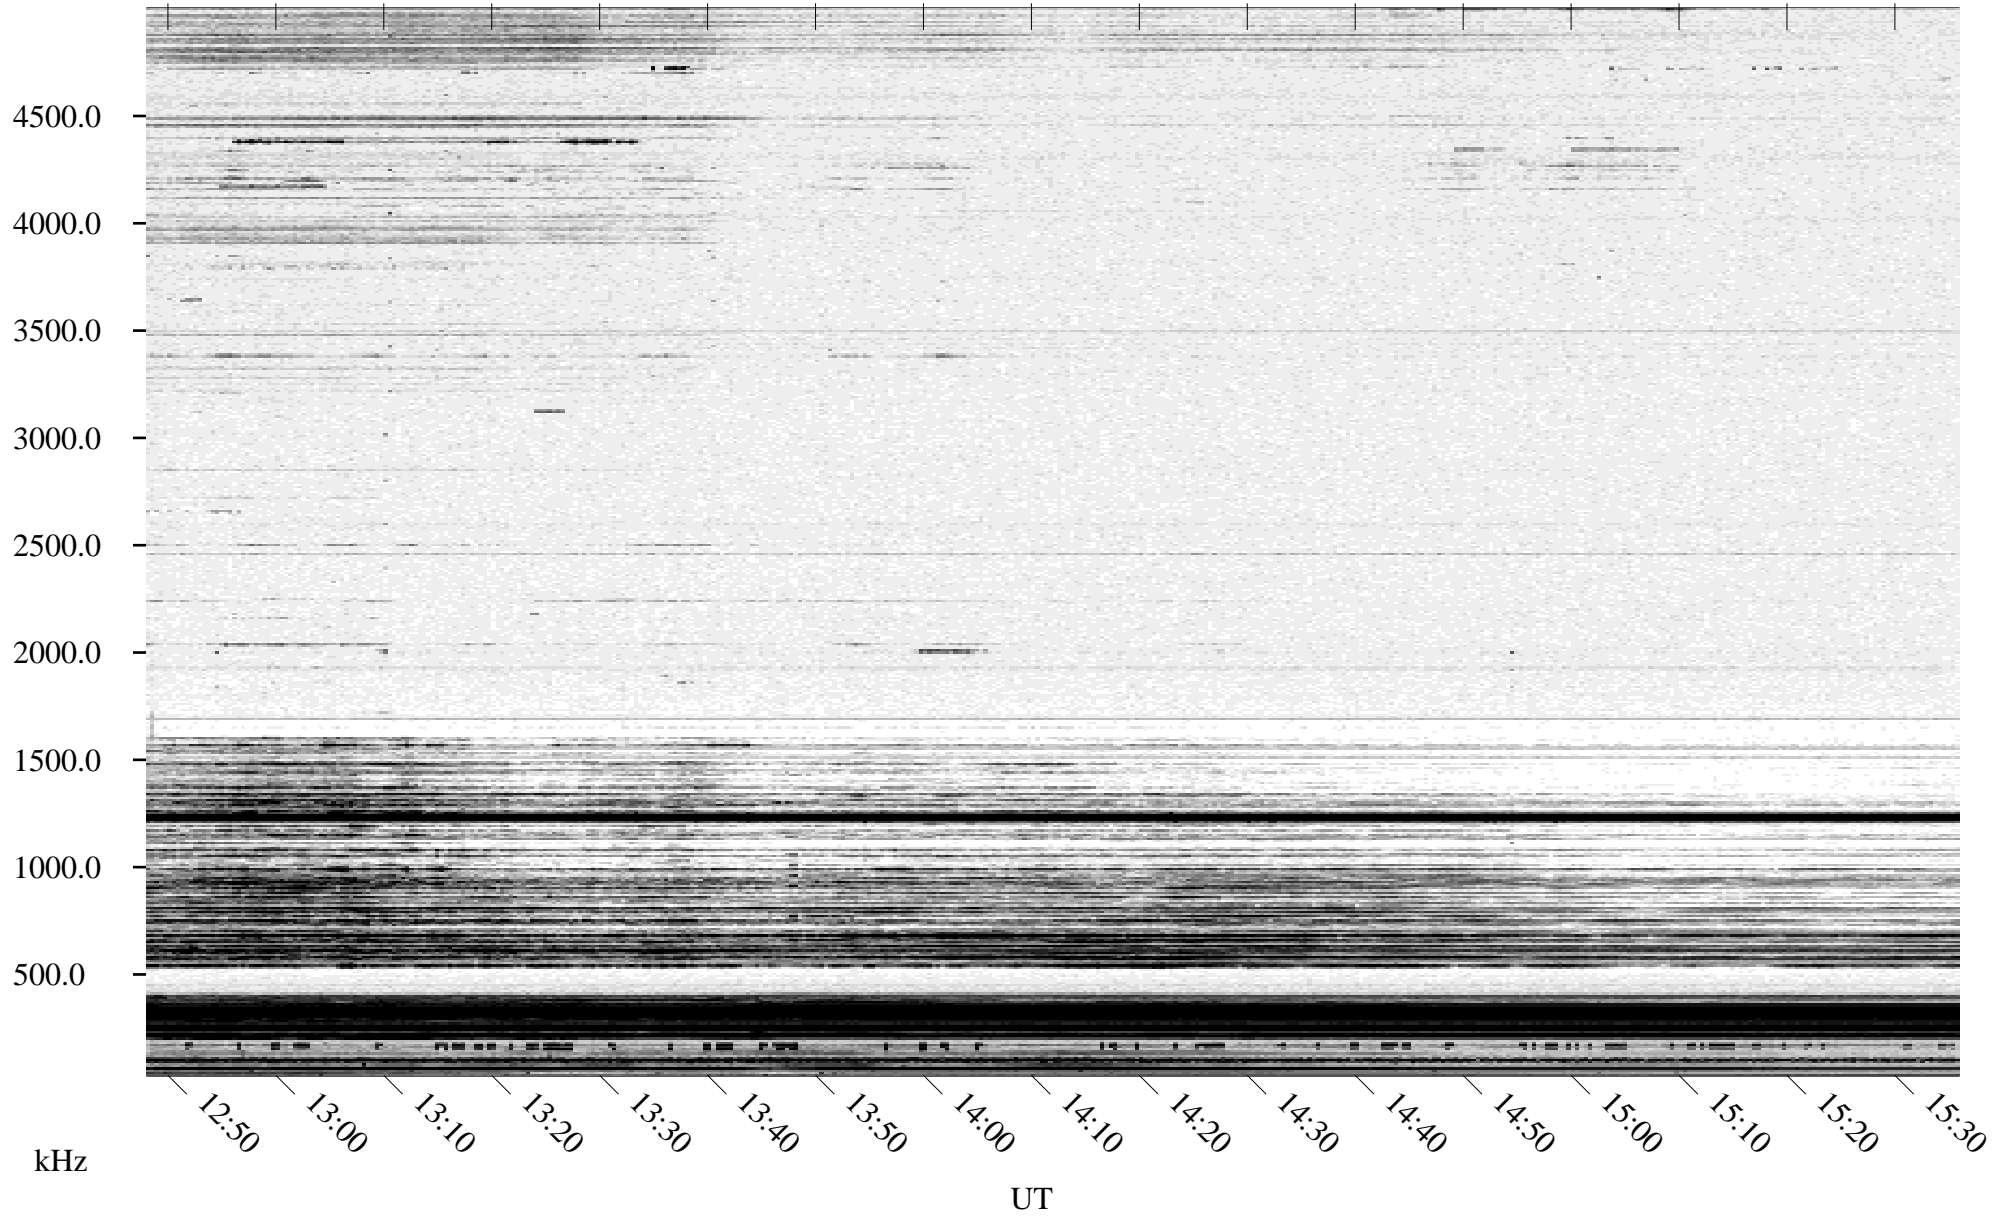

# 12/16/1995 Churchill, Manitoba

Linear Scale    Black = 161    White = 15

ch95349l.r00m max\_12

Page 5

# 12/16/1995 Churchill, Manitoba

Linear Scale    Black = 161    White = 15

ch95349l.r00m max\_12

Page 6

# 12/16/1995 Churchill, Manitoba

Linear Scale Black = 161 White = 15

ch95349l.r00m max\_12

Page 7

# 12/16/1995 Churchill, Manitoba

Linear Scale    Black = 161    White = 15

ch95349l.r00m max\_12