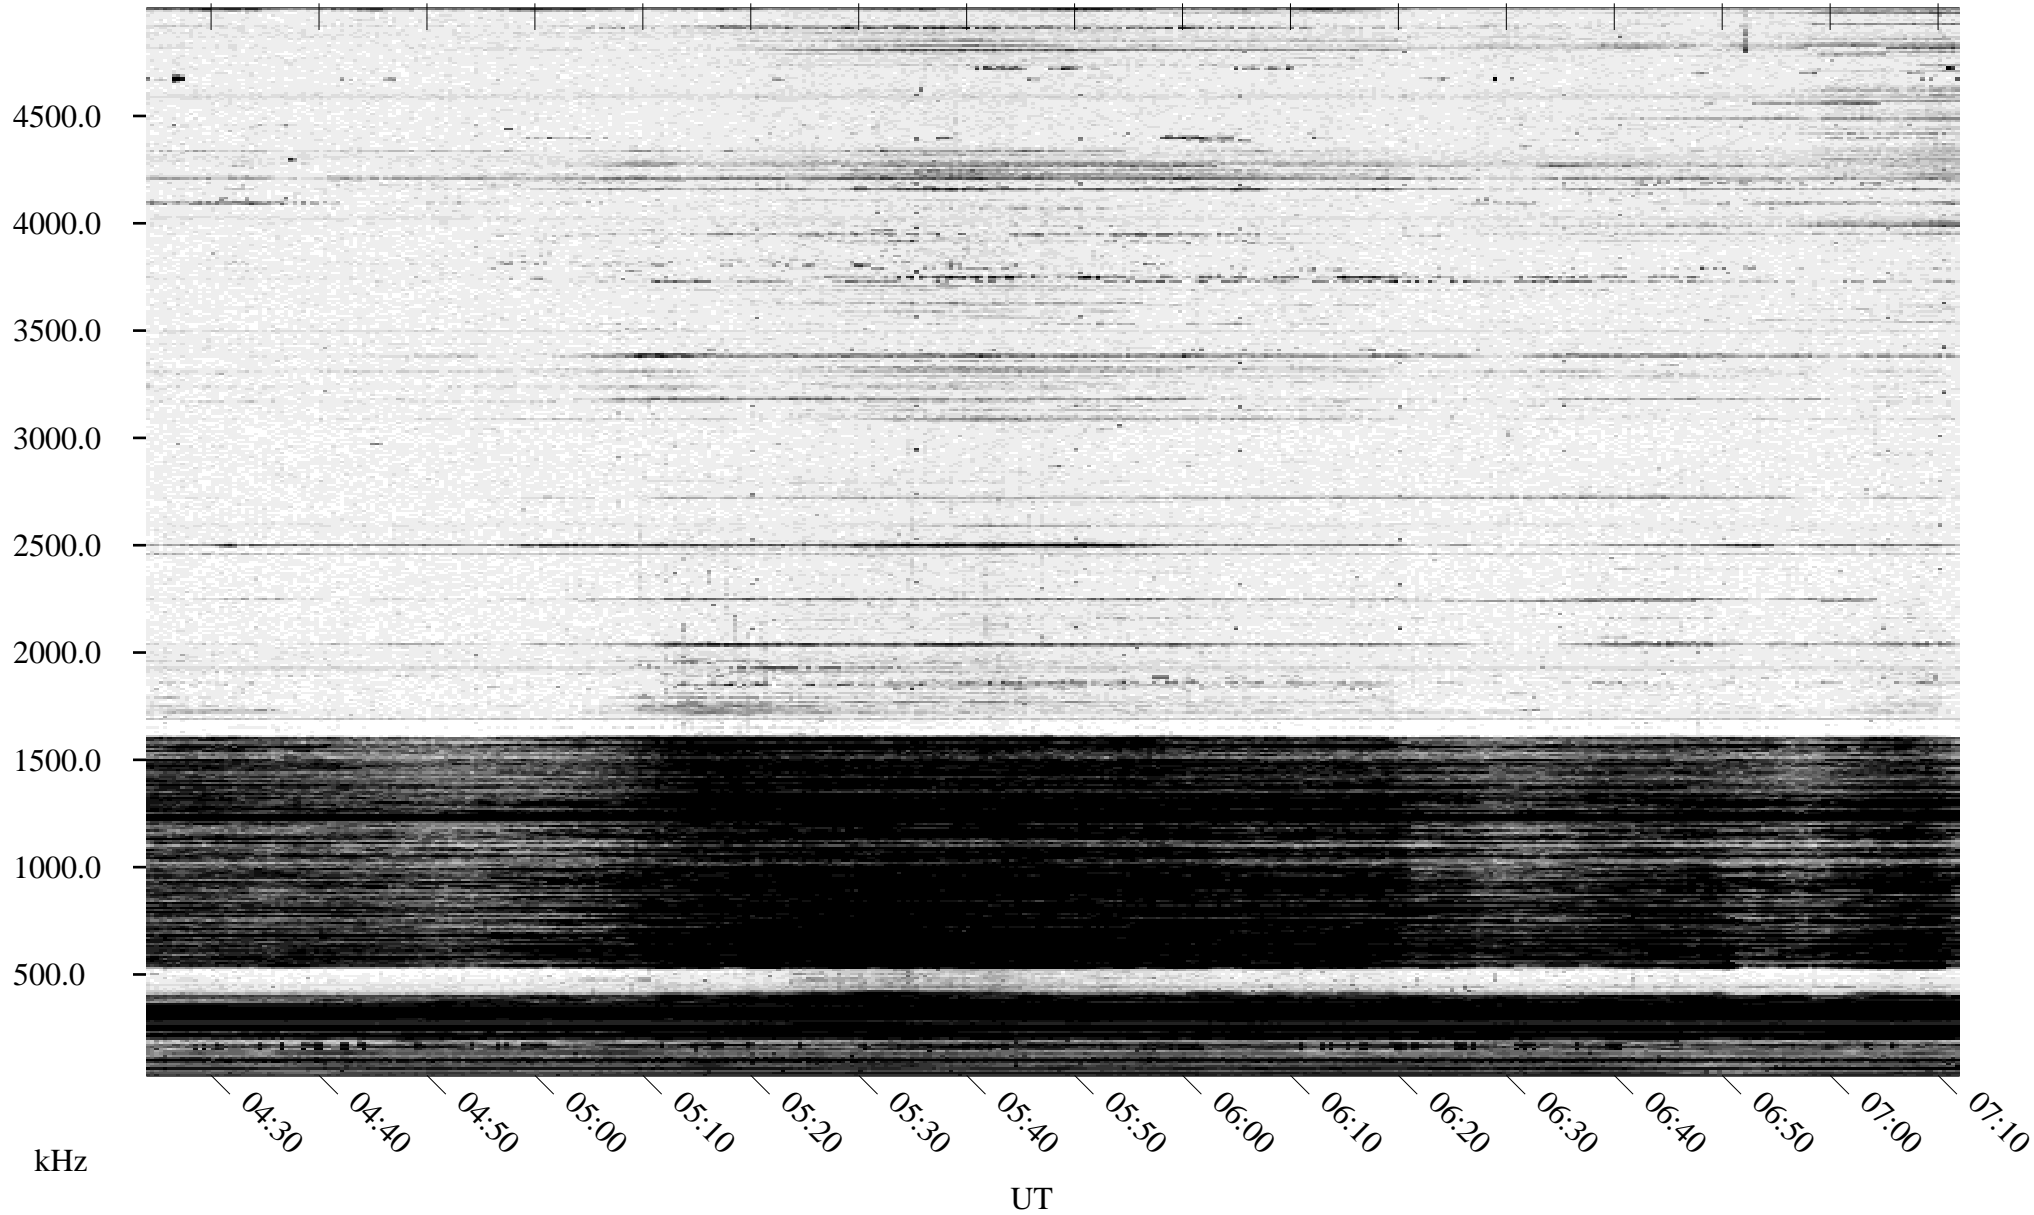

# 12/15/1995 Churchill, Manitoba

Linear Scale    Black = 161    White = 15

ch95349l.r00m max\_12

Page 2

# 12/16/1995 Churchill, Manitoba

Linear Scale    Black = 161    White = 15

ch95349l.r00m max\_12

Page 3

# 12/16/1995 Churchill, Manitoba

Linear Scale    Black = 161    White = 15

ch95349l.r00m max\_12

Page 4

# 12/16/1995 Churchill, Manitoba

Linear Scale    Black = 161    White = 15

ch95349l.r00m max\_12

Page 5