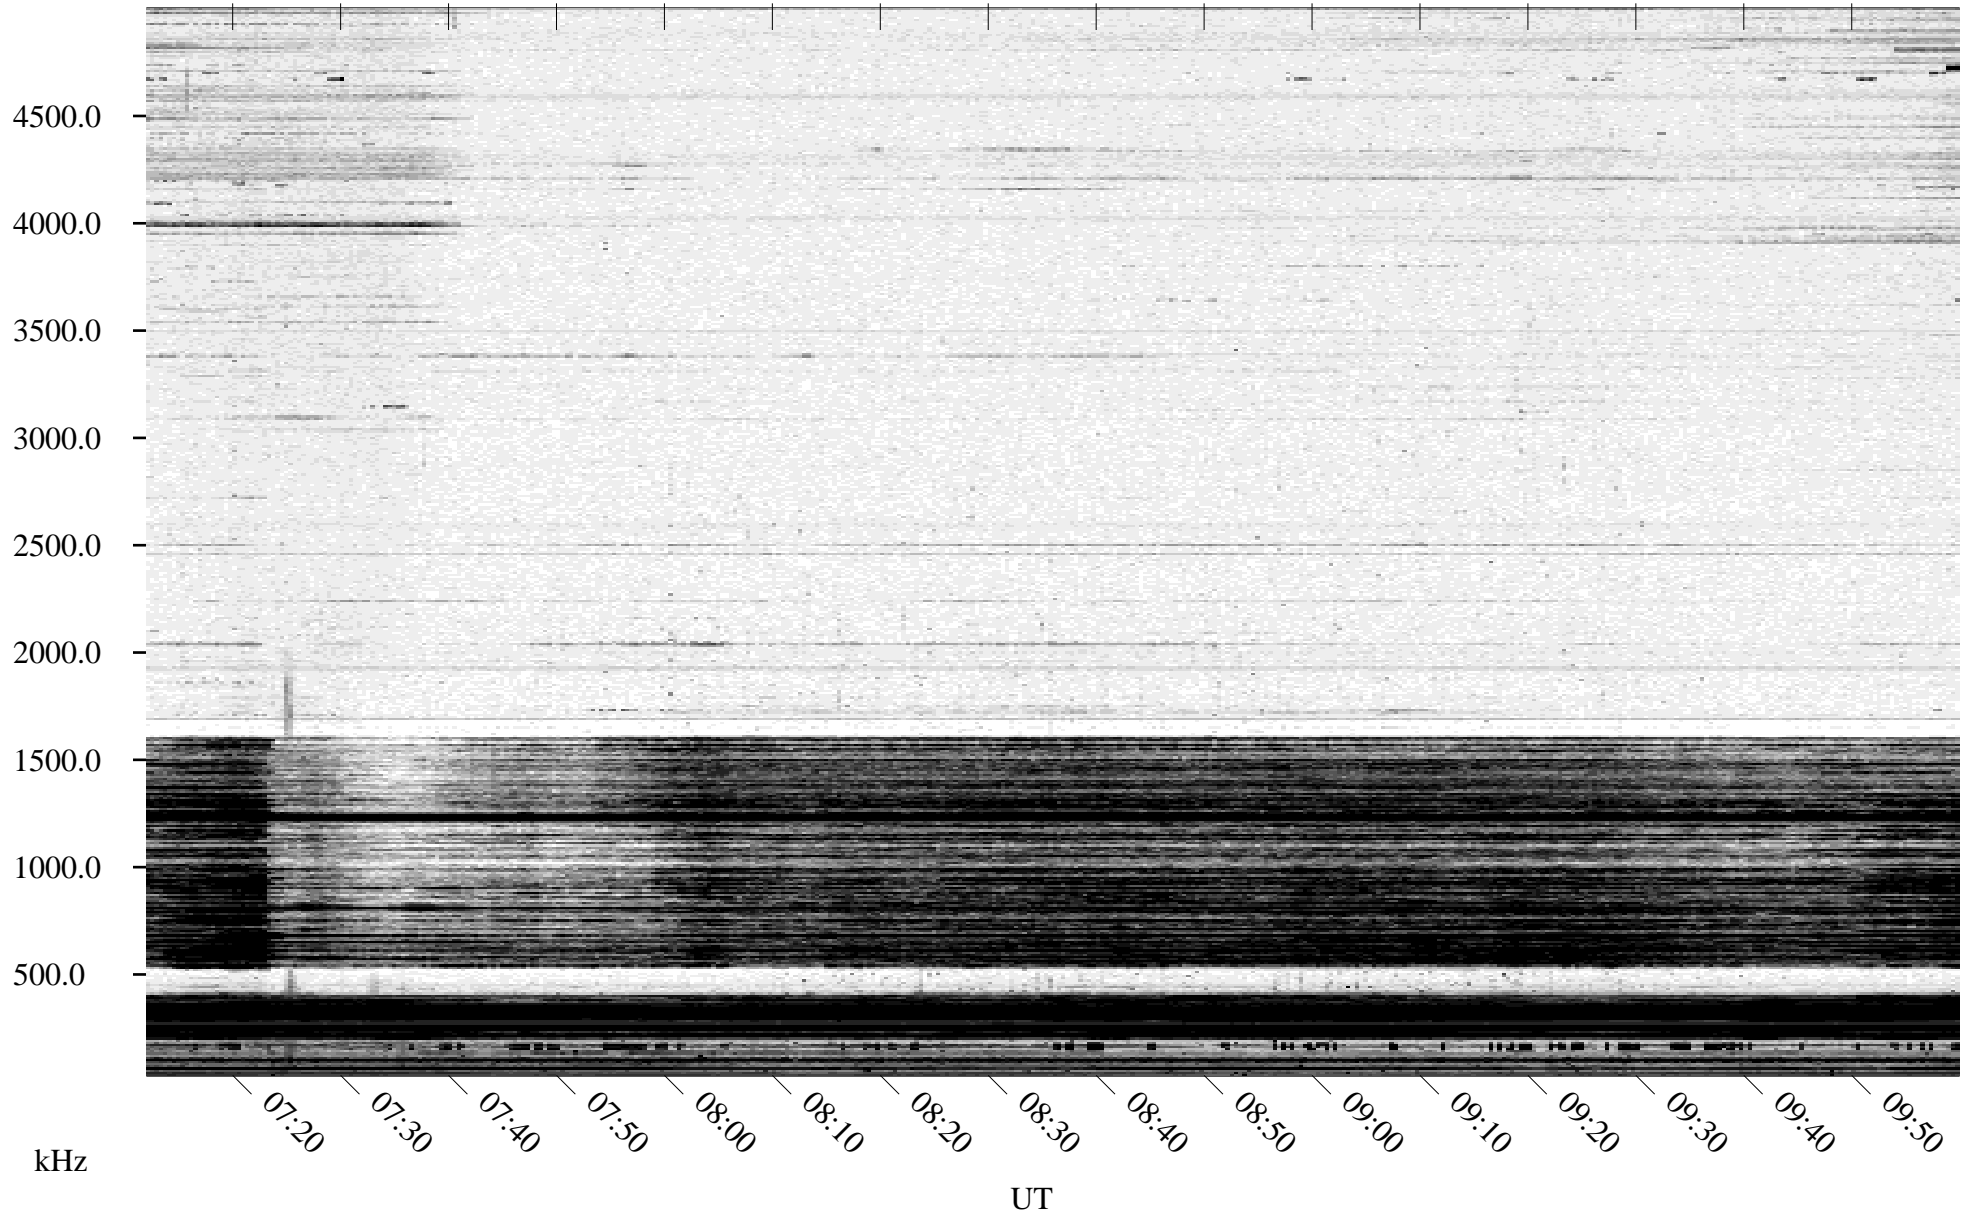

# 12/16/1995 Churchill, Manitoba

Linear Scale    Black = 161    White = 15

ch95349l.r00m max\_12

Page 3

# 12/16/1995 Churchill, Manitoba

Linear Scale    Black = 161    White = 15

ch95349l.r00m max\_12

Page 4

# 12/16/1995 Churchill, Manitoba

Linear Scale    Black = 161    White = 15

ch95349l.r00m max\_12

Page 5

# 12/16/1995 Churchill, Manitoba

Linear Scale    Black = 161    White = 15

ch95349l.r00m max\_12

Page 6