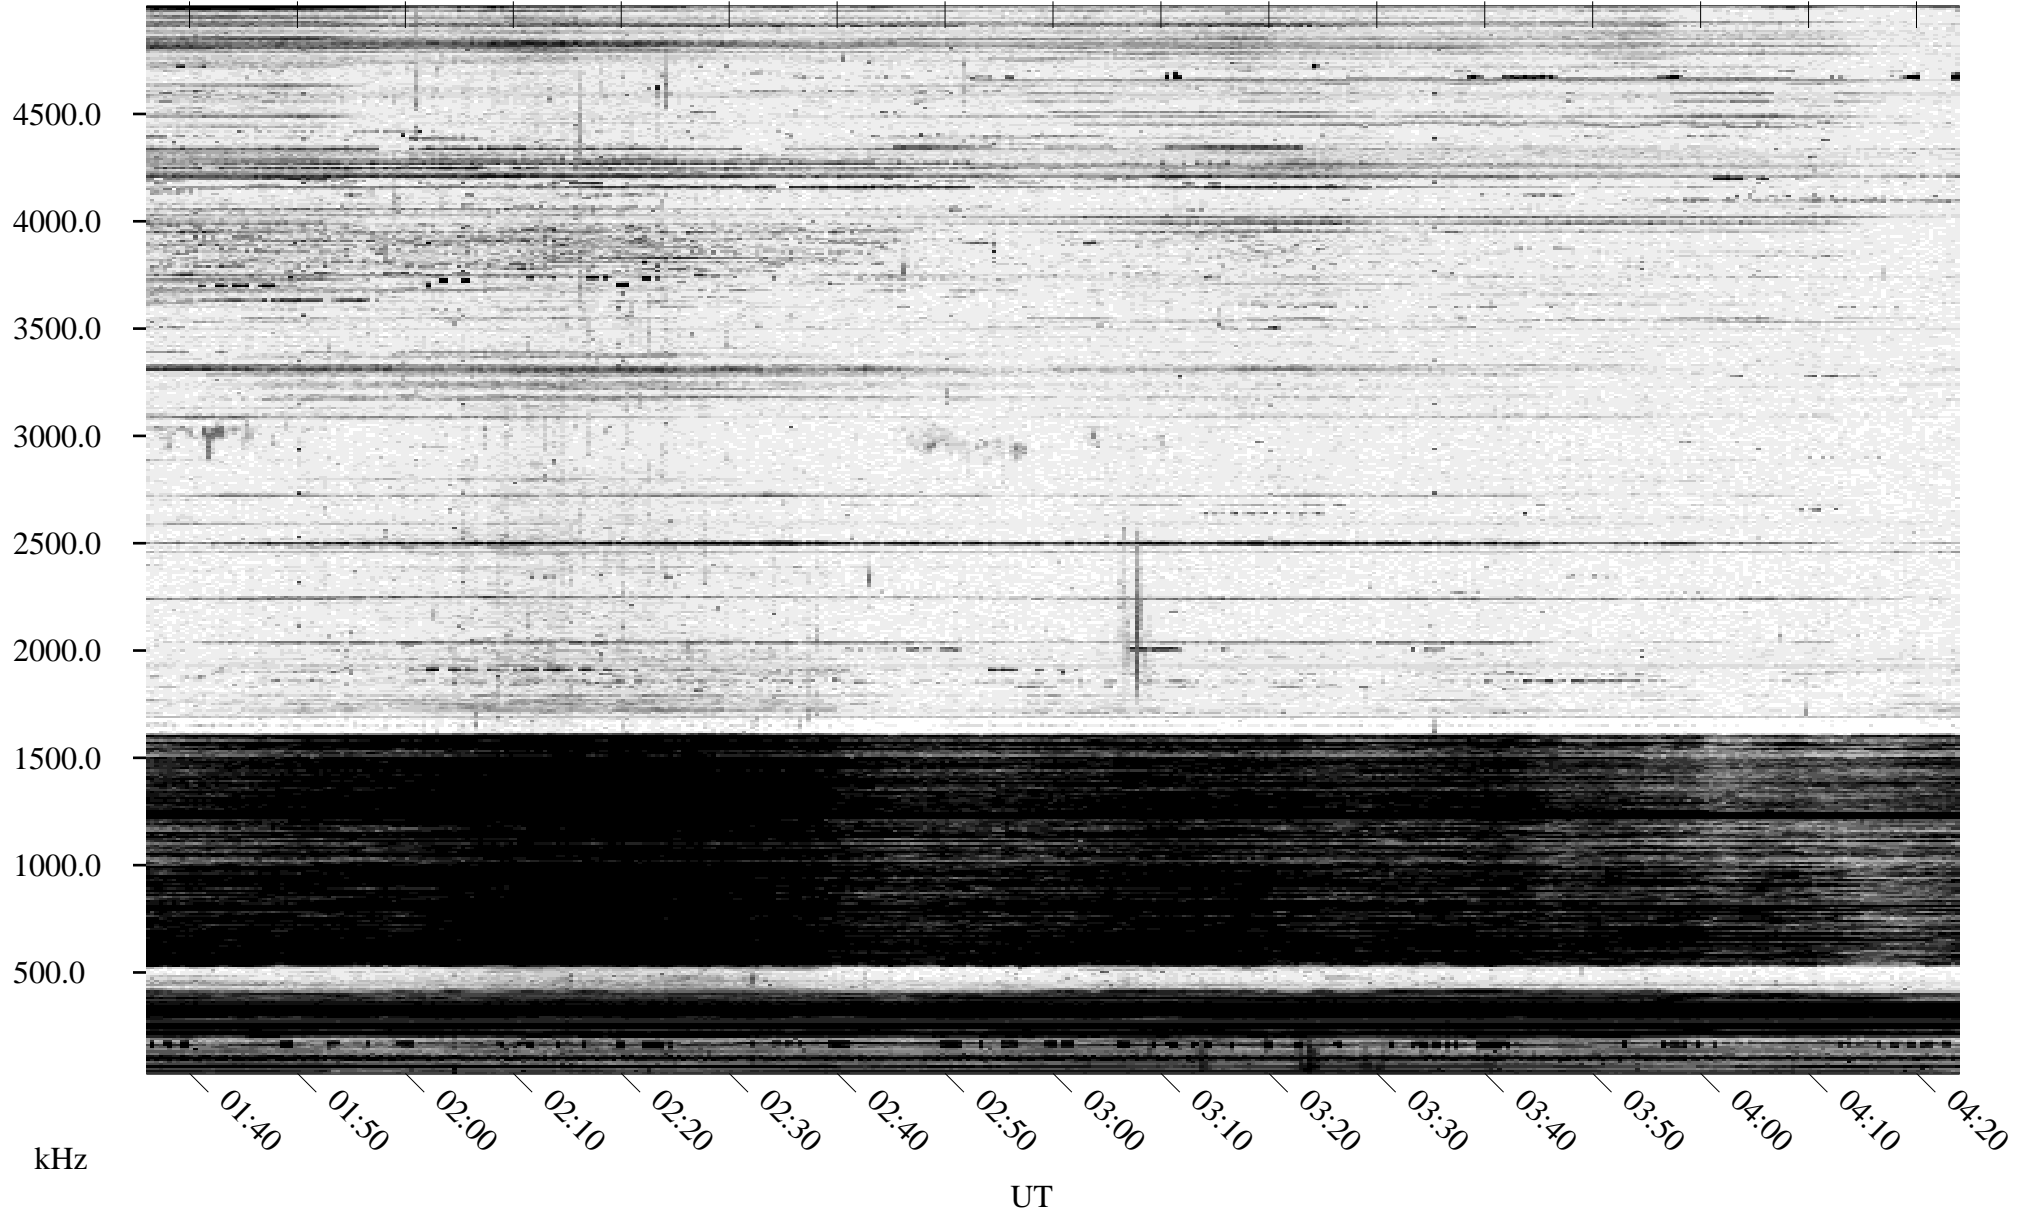

# 12/15/1995 Churchill, Manitoba

Linear Scale    Black = 161    White = 15

ch95349l.r00m max\_12

Page 1

# 12/15/1995 Churchill, Manitoba

Linear Scale    Black = 161    White = 15

ch95349l.r00m max\_12

Page 2

# 12/16/1995 Churchill, Manitoba

Linear Scale    Black = 161    White = 15

ch95349l.r00m max\_12

Page 3

# 12/16/1995 Churchill, Manitoba

Linear Scale    Black = 161    White = 15

ch95349l.r00m max\_12

Page 4