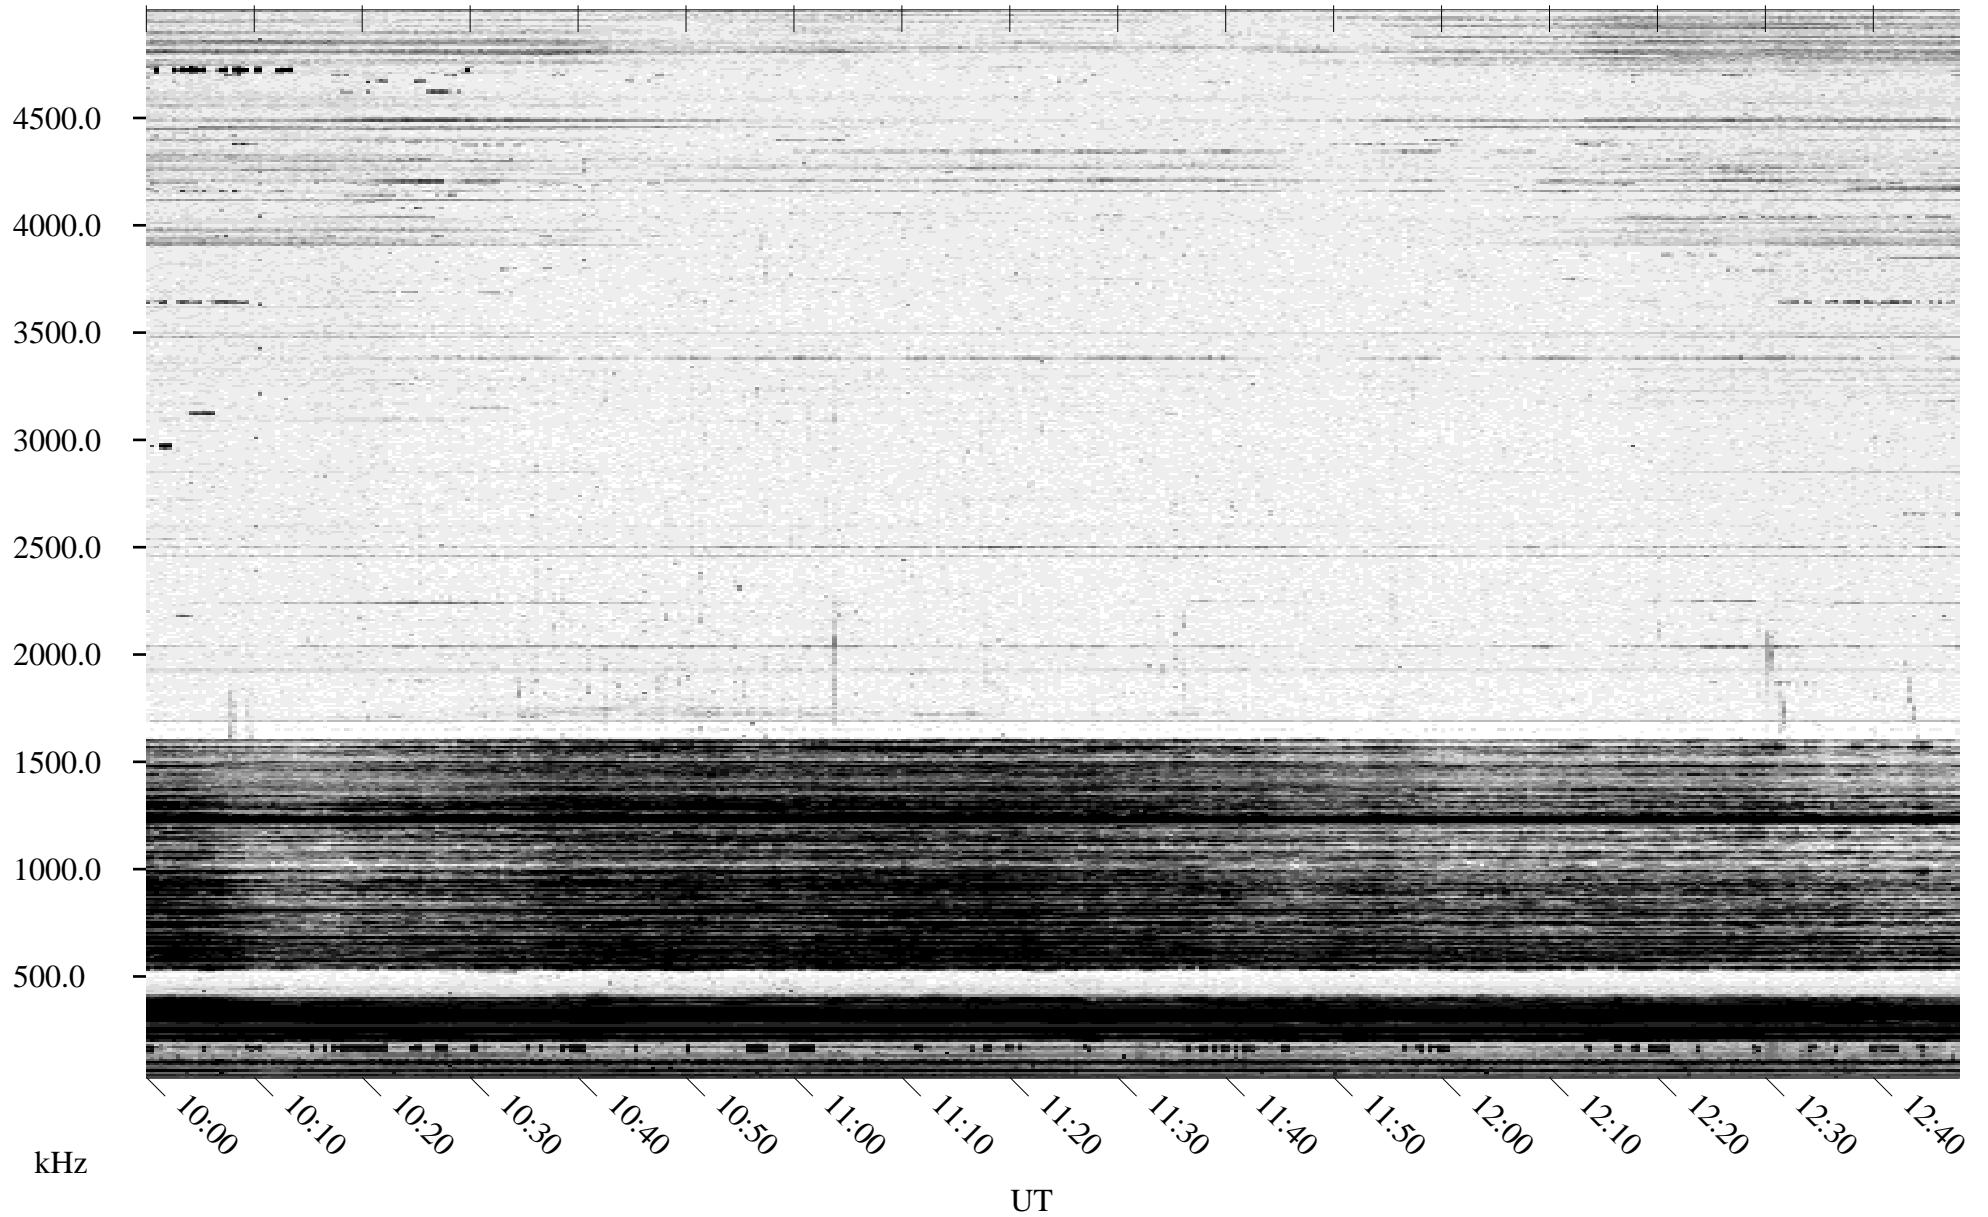

# 12/16/1995 Churchill, Manitoba

Linear Scale    Black = 161    White = 15

ch95349l.r00m max\_12

Page 5

# 12/16/1995 Churchill, Manitoba

Linear Scale    Black = 161    White = 15

ch95349l.r00m max\_12

Page 6

# 12/16/1995 Churchill, Manitoba

Linear Scale Black = 161 White = 15

ch95349l.r00m max\_12

Page 7

# 12/16/1995 Churchill, Manitoba

Linear Scale    Black = 161    White = 15

ch95349l.r00m max\_12