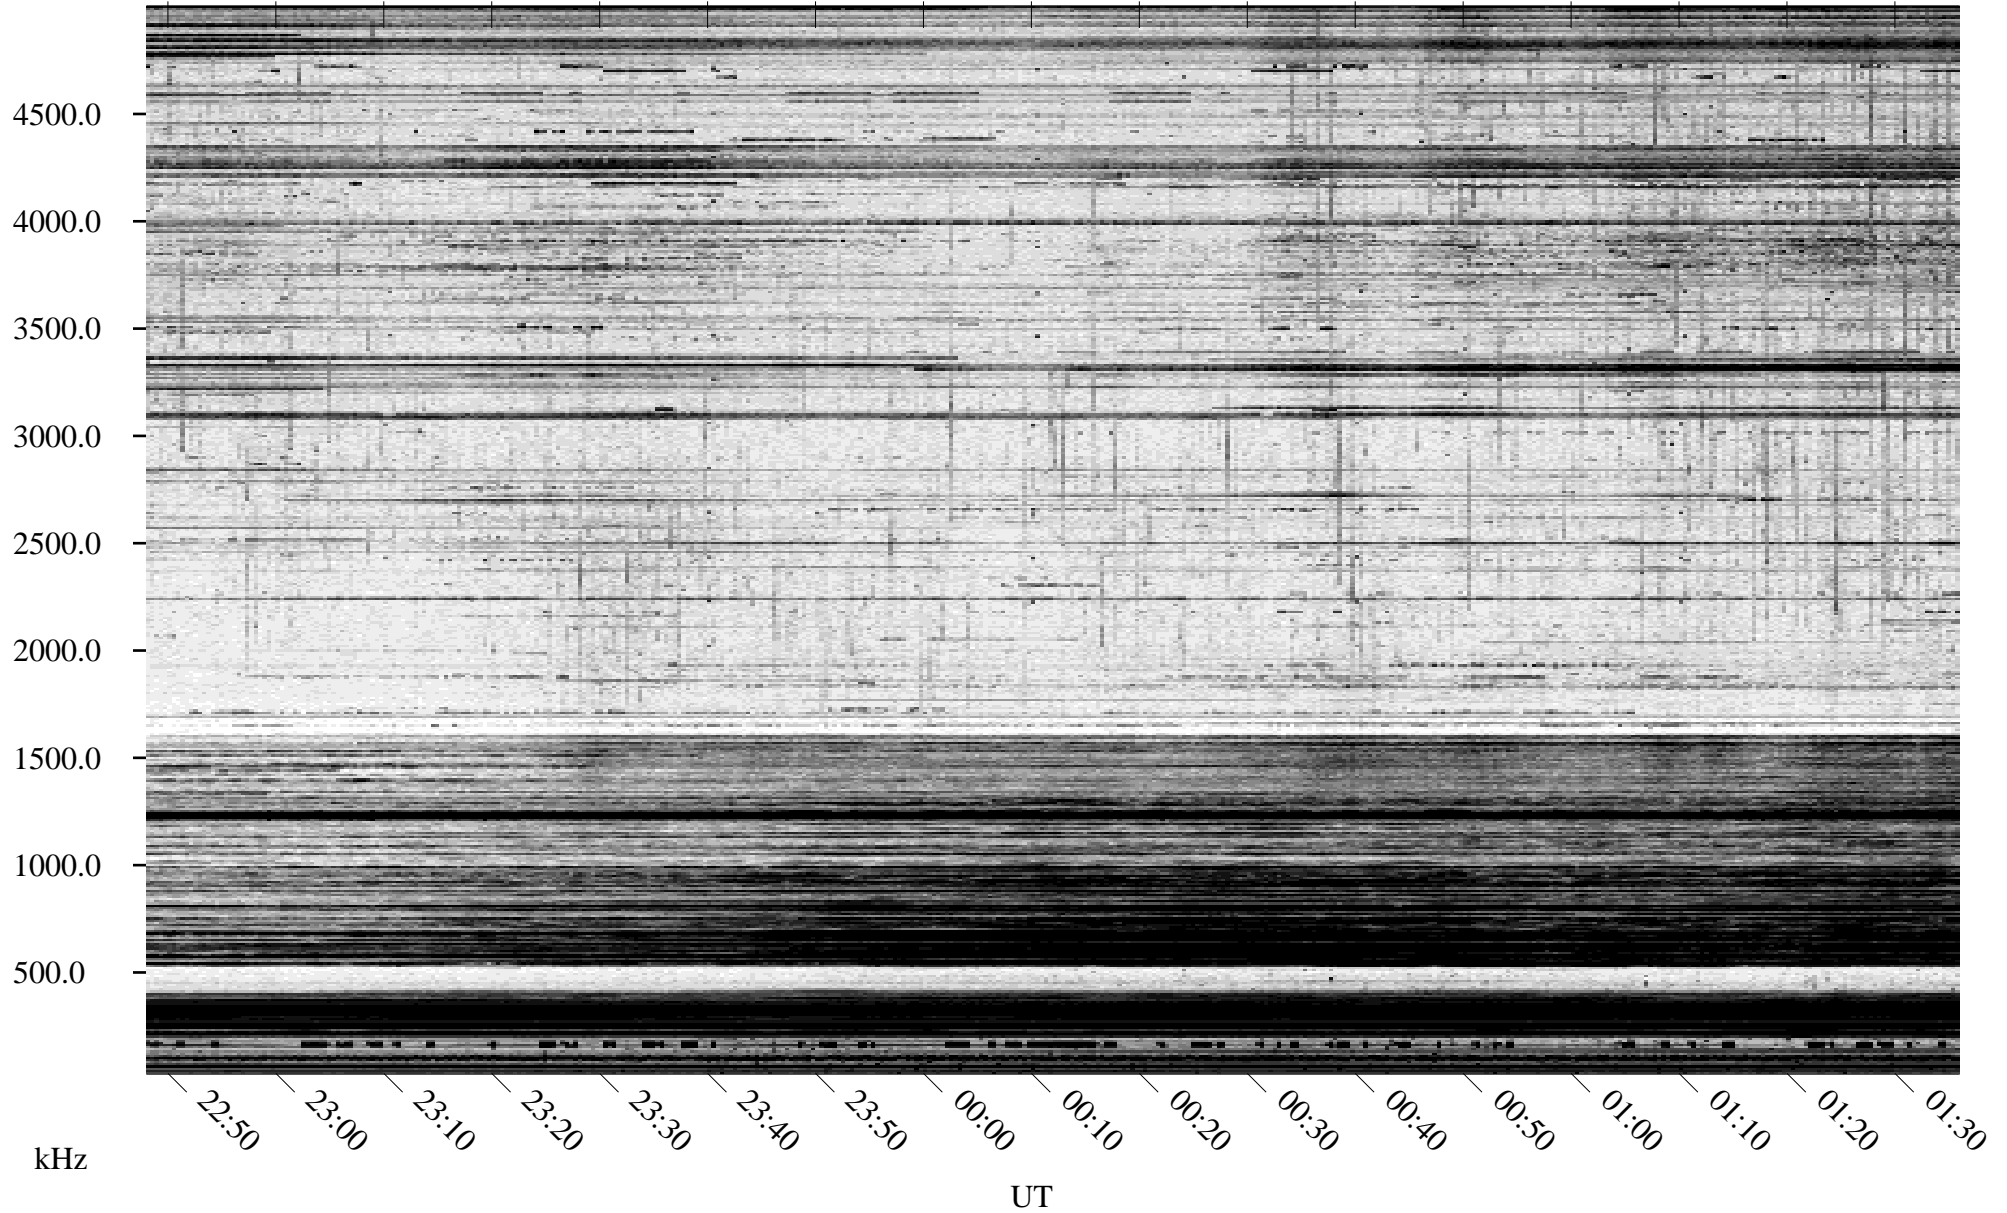

# 12/16/1995 Churchill, Manitoba

Linear Scale Black = 161 White = 15

ch95350l.r00m max\_12

Page 1

# 12/16/1995 Churchill, Manitoba

Linear Scale    Black = 161    White = 15

ch95350l.r00m max\_12

Page 2

# 12/17/1995 Churchill, Manitoba

Linear Scale    Black = 161    White = 15

ch95350l.r00m max\_12

Page 3

# 12/17/1995 Churchill, Manitoba

Linear Scale    Black = 161    White = 15

ch95350l.r00m max\_12

Page 4