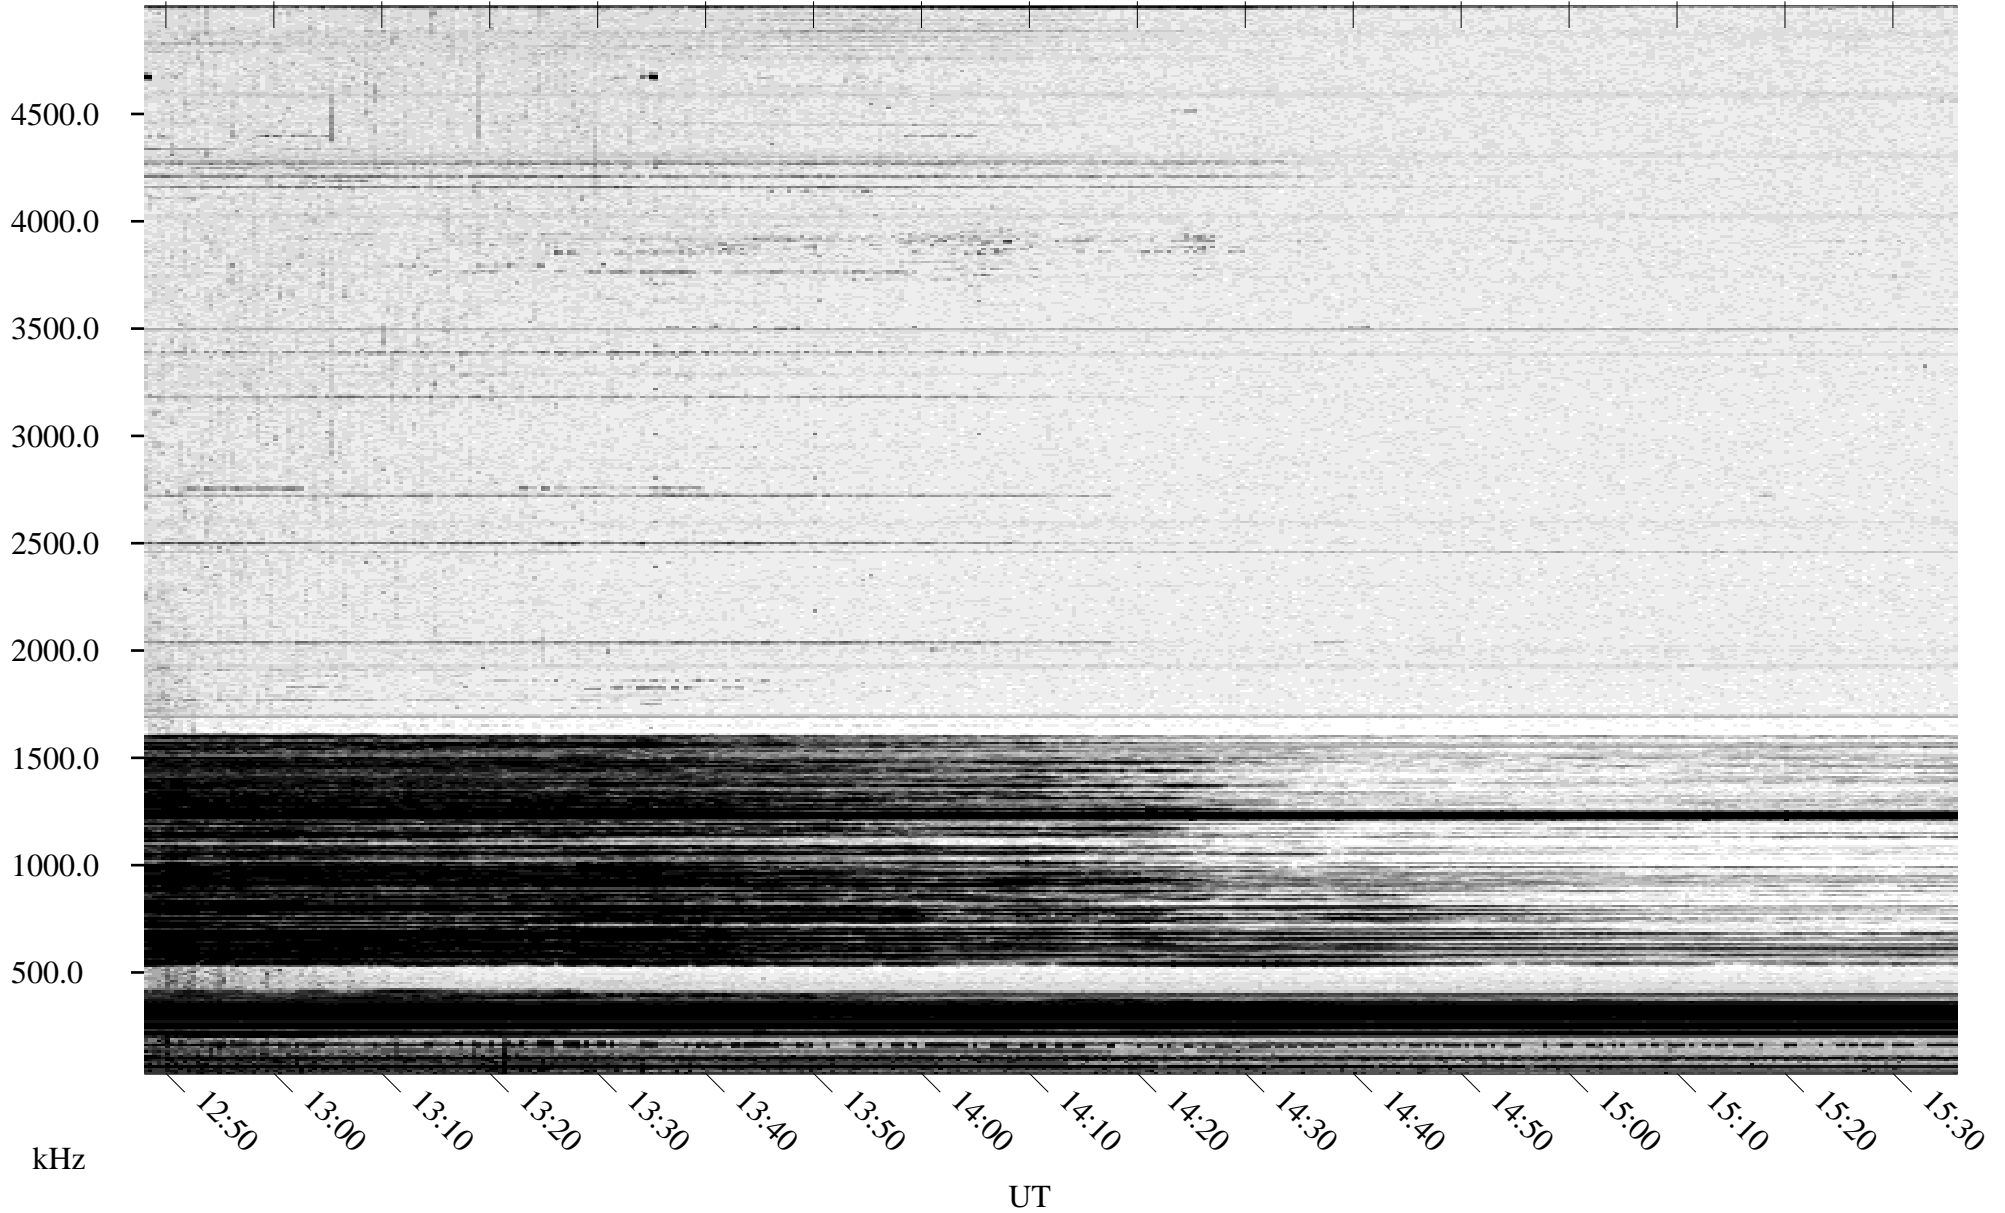

# 12/17/1995 Churchill, Manitoba

Linear Scale    Black = 161    White = 15

ch95350l.r00m max\_12

Page 5

# 12/17/1995 Churchill, Manitoba

Linear Scale    Black = 161    White = 15

ch95350l.r00m max\_12

Page 6

# 12/17/1995 Churchill, Manitoba

Linear Scale    Black = 161    White = 15

ch95350l.r00m max\_12

Page 7

# 12/17/1995 Churchill, Manitoba

Linear Scale    Black = 161    White = 15

ch95350l.r00m max\_12

Page 8