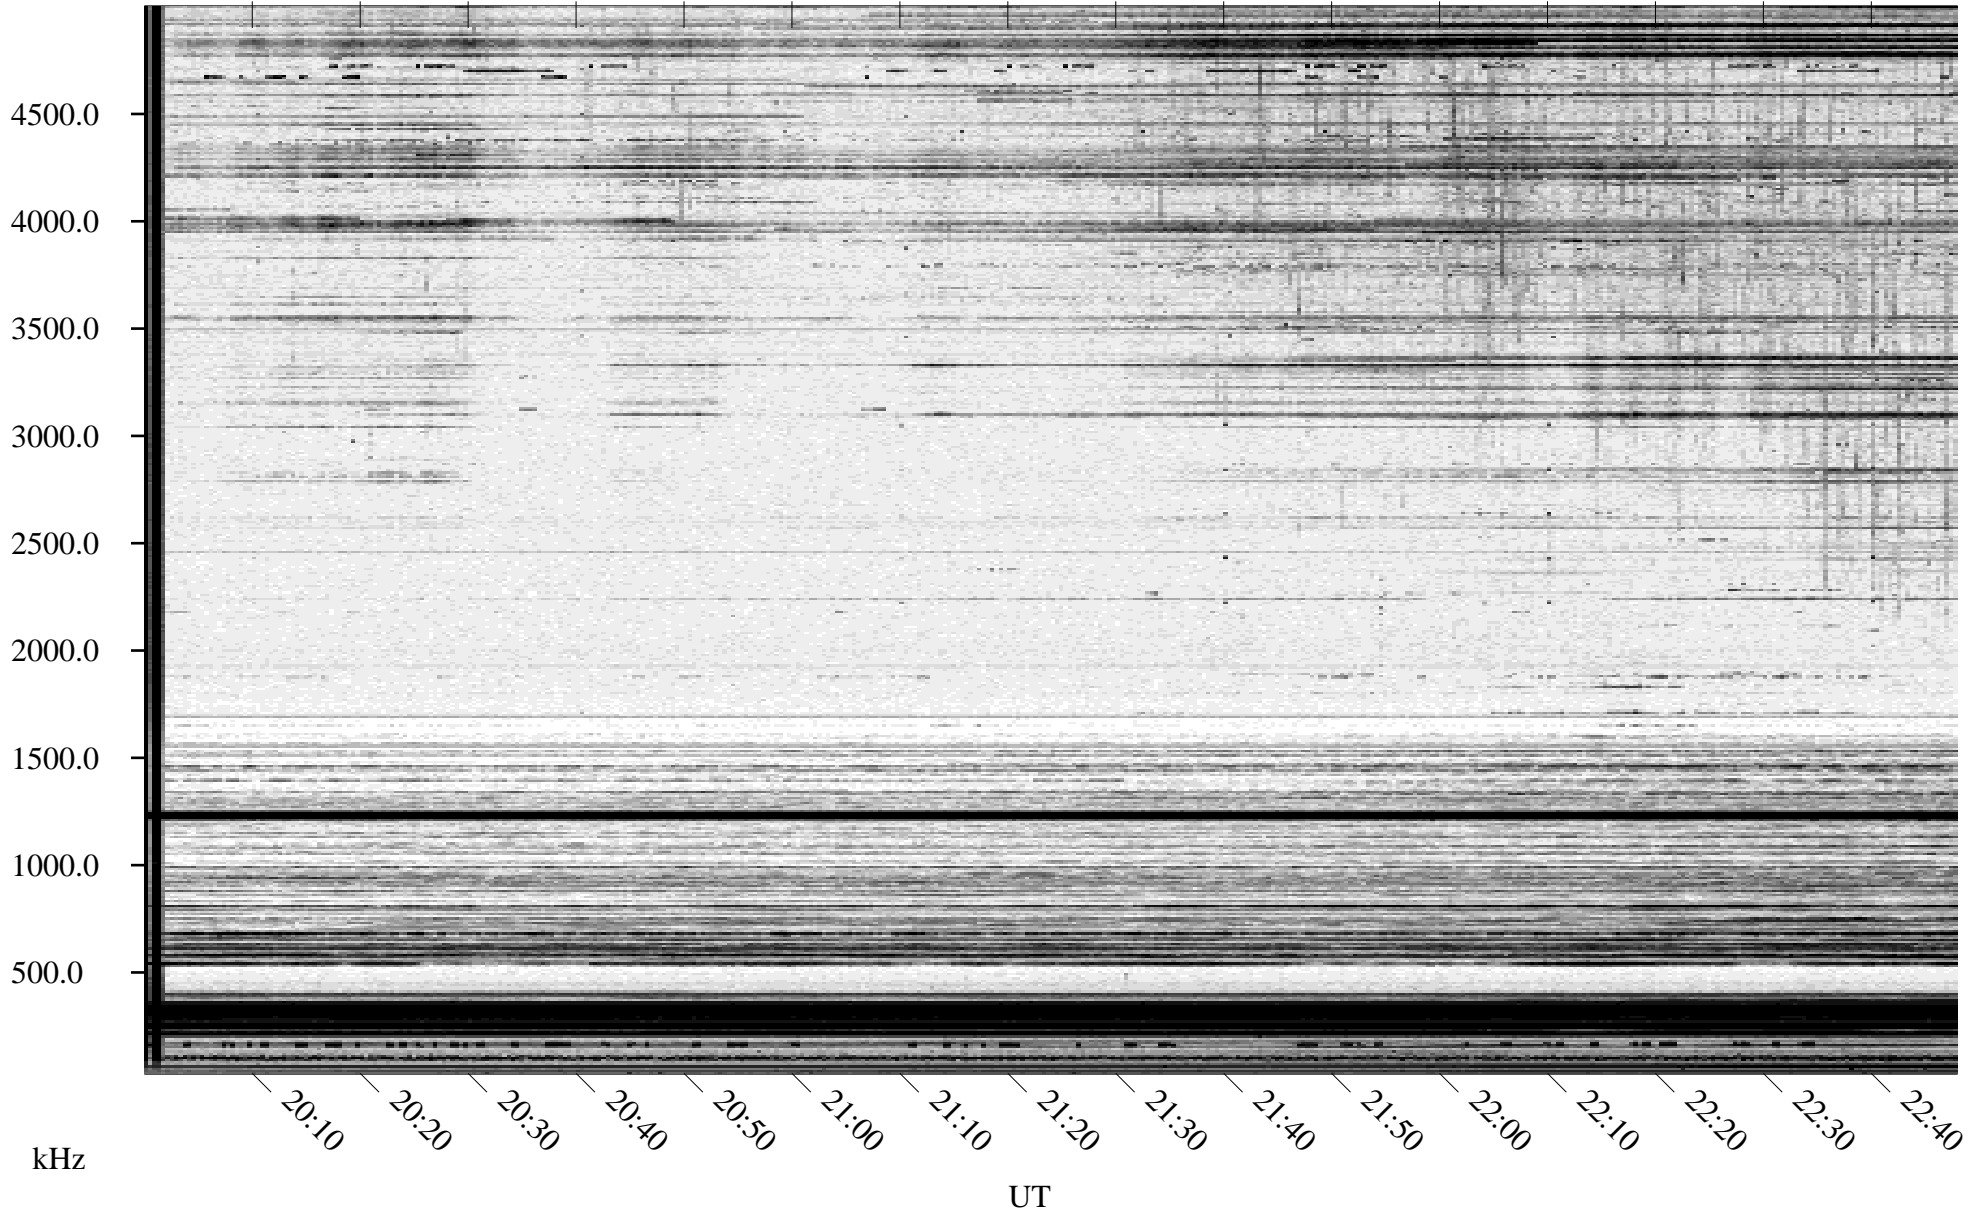

# 12/16/1995 Churchill, Manitoba

Linear Scale Black = 161 White = 15

ch95350l.r00m max\_12

Page 1

# 12/16/1995 Churchill, Manitoba

Linear Scale    Black = 161    White = 15

ch95350l.r00m max\_12

Page 2

# 12/17/1995 Churchill, Manitoba

Linear Scale    Black = 161    White = 15

ch95350l.r00m max\_12

Page 3

# 12/17/1995 Churchill, Manitoba

Linear Scale    Black = 161    White = 15

ch95350l.r00m max\_12

Page 4