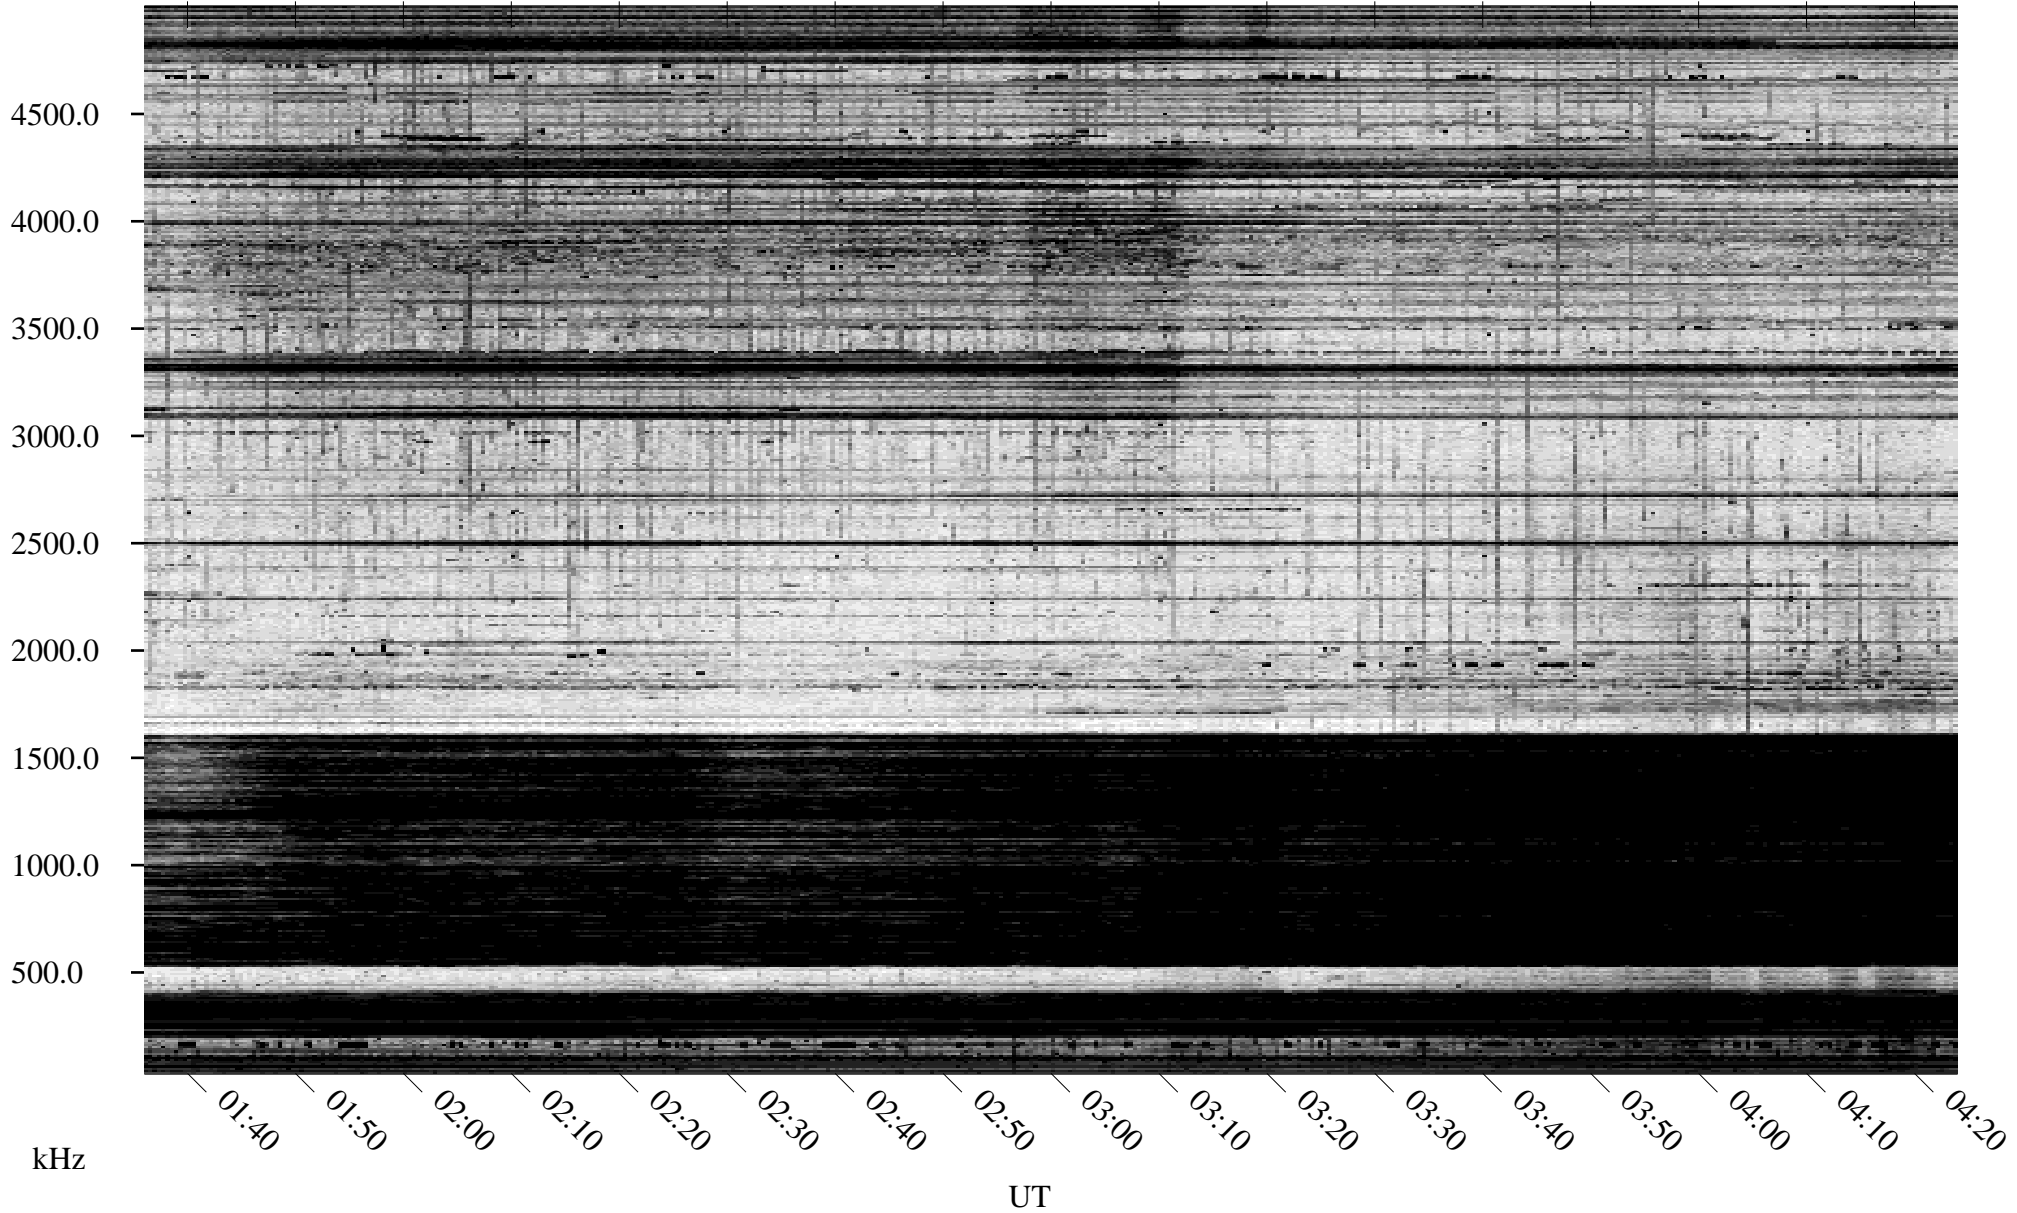

# 12/16/1995 Churchill, Manitoba

Linear Scale Black = 161 White = 15

ch95350l.r00m max\_12

Page 1

# 12/16/1995 Churchill, Manitoba

Linear Scale    Black = 161    White = 15

ch95350l.r00m max\_12

Page 2

# 12/17/1995 Churchill, Manitoba

Linear Scale    Black = 161    White = 15

ch95350l.r00m max\_12

Page 3

# 12/17/1995 Churchill, Manitoba

Linear Scale    Black = 161    White = 15

ch95350l.r00m max\_12

Page 4