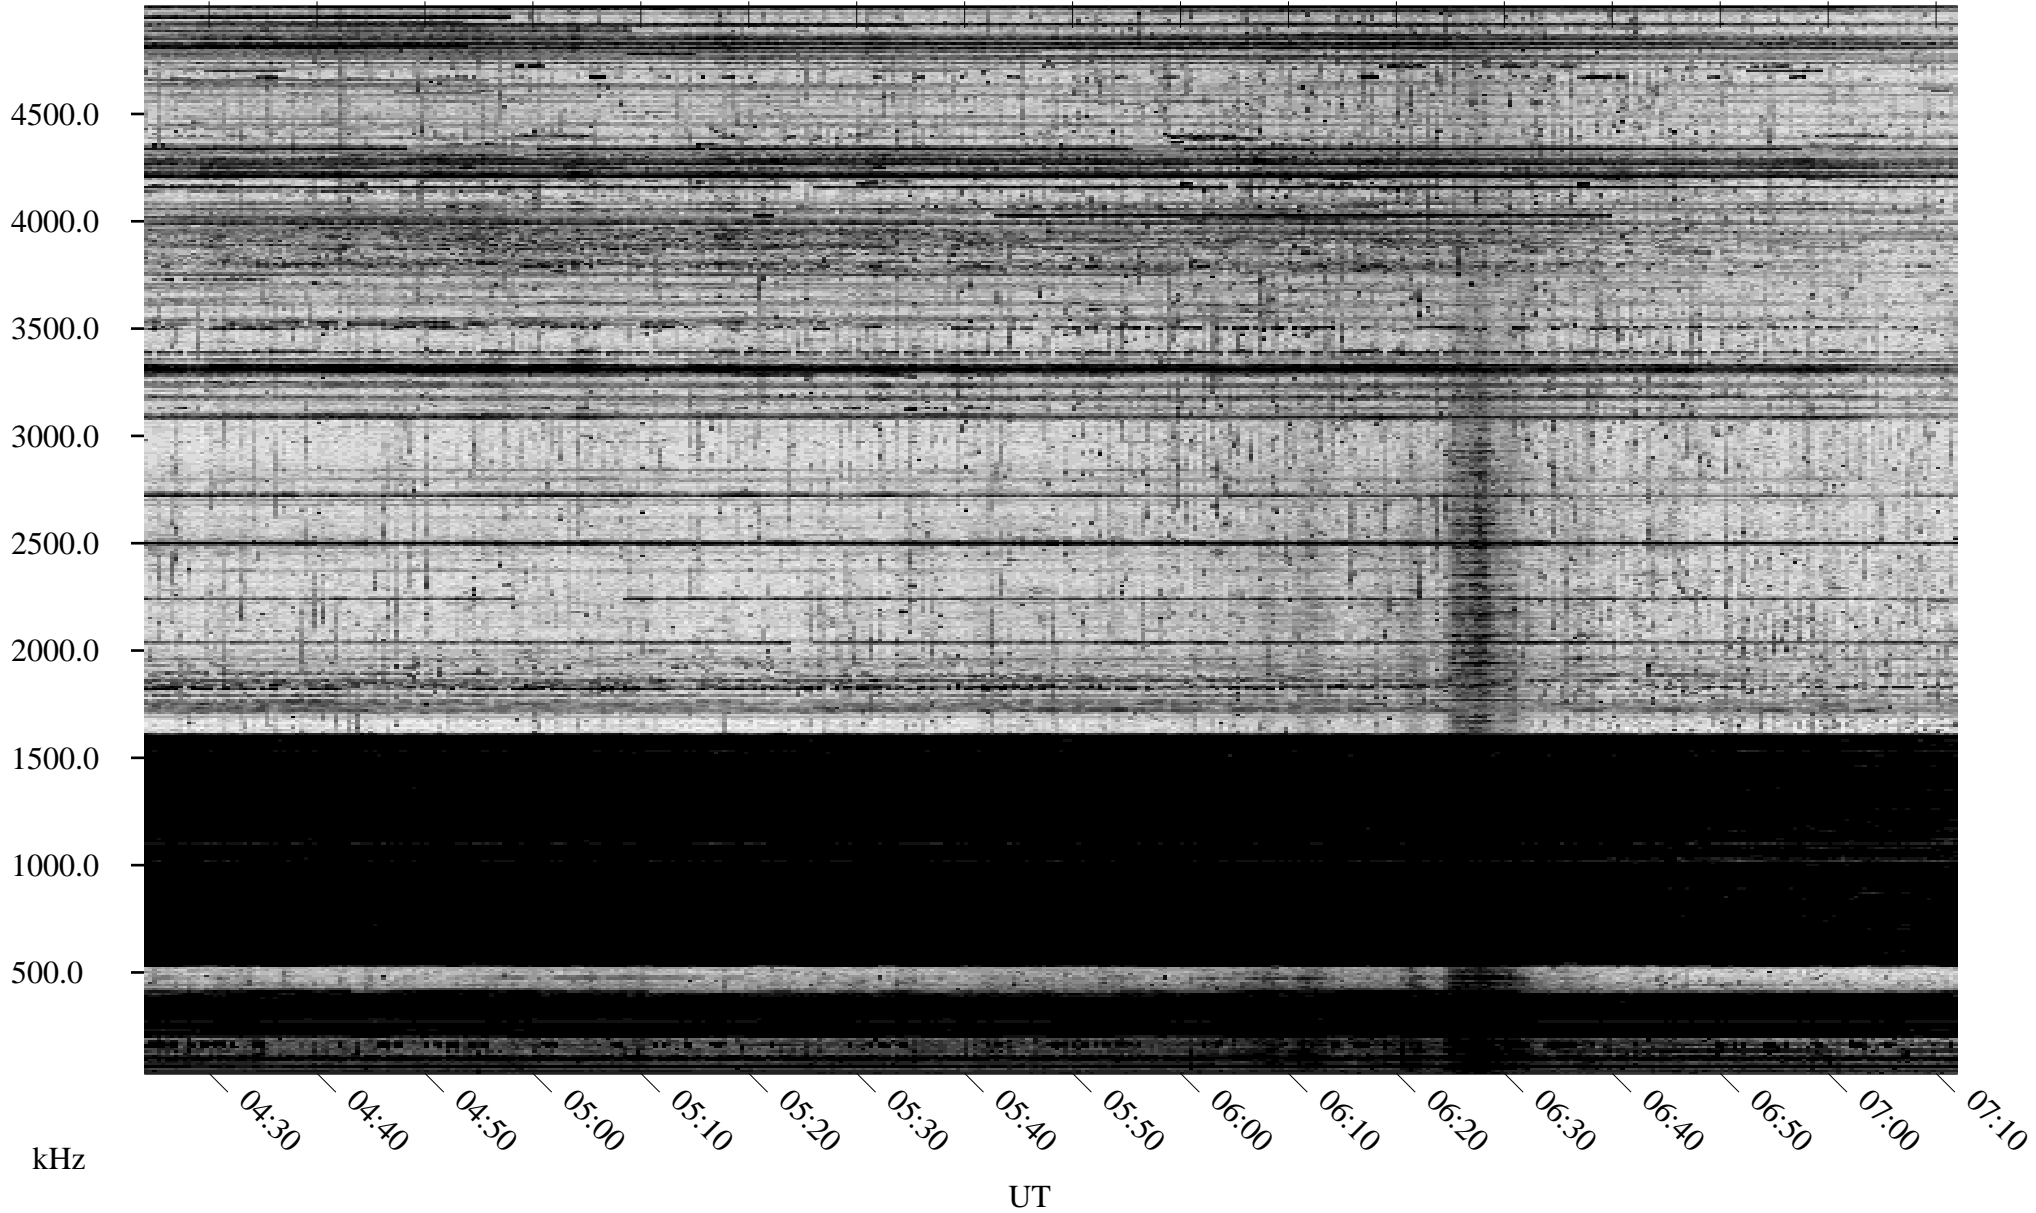

# 12/16/1995 Churchill, Manitoba

Linear Scale    Black = 161    White = 15

ch95350l.r00m max\_12

Page 2

# 12/17/1995 Churchill, Manitoba

Linear Scale    Black = 161    White = 15

ch95350l.r00m max\_12

Page 3

# 12/17/1995 Churchill, Manitoba

Linear Scale    Black = 161    White = 15

ch95350l.r00m max\_12

Page 4

# 12/17/1995 Churchill, Manitoba

Linear Scale    Black = 161    White = 15

ch95350l.r00m max\_12

Page 5