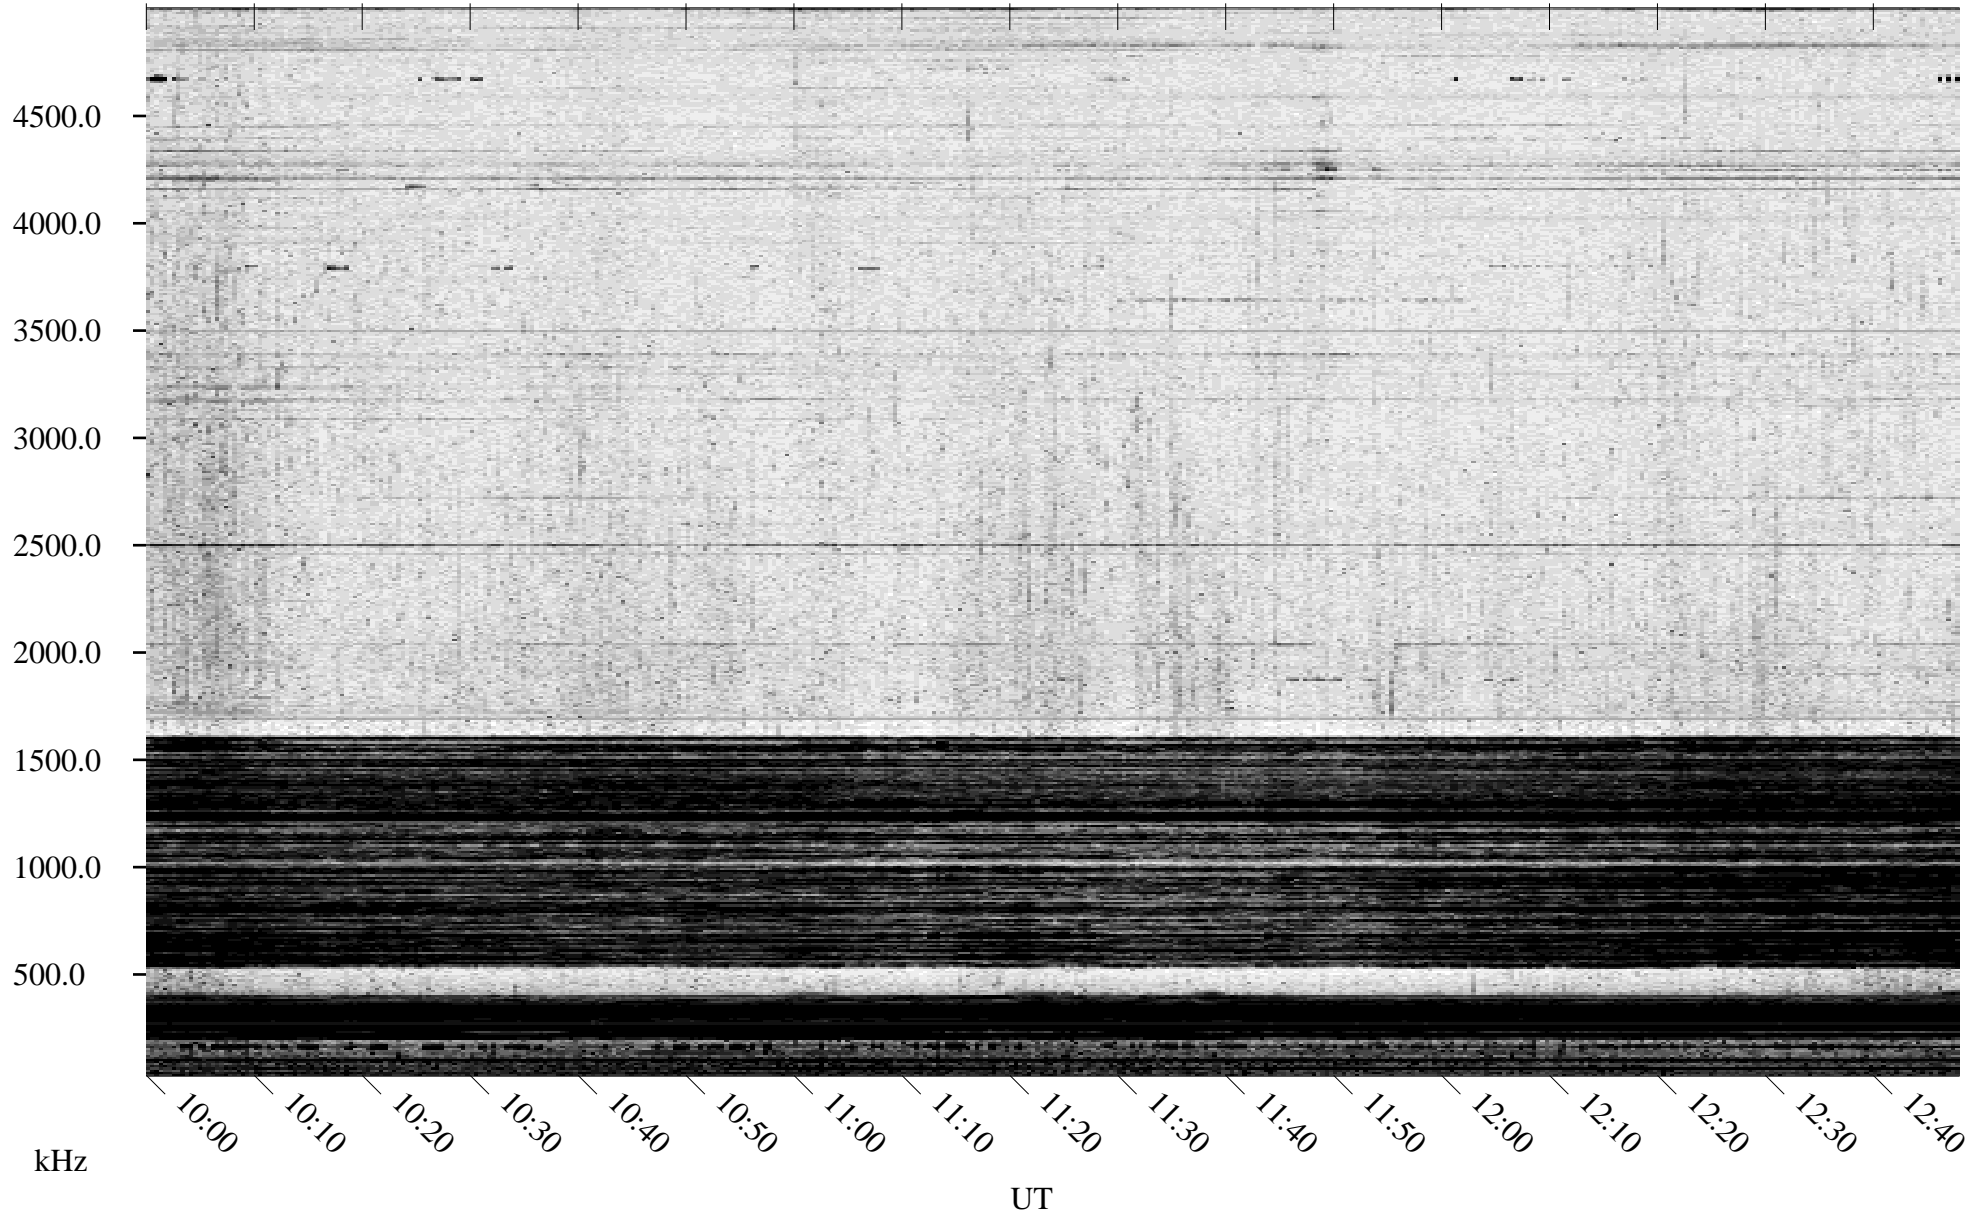

# 12/17/1995 Churchill, Manitoba

Linear Scale    Black = 161    White = 15

ch95350l.r00m max\_12

Page 4

# 12/17/1995 Churchill, Manitoba

Linear Scale    Black = 161    White = 15

ch95350l.r00m max\_12

Page 5

# 12/17/1995 Churchill, Manitoba

Linear Scale    Black = 161    White = 15

ch95350l.r00m max\_12

Page 6

# 12/17/1995 Churchill, Manitoba

Linear Scale    Black = 161    White = 15

ch95350l.r00m max\_12

Page 7