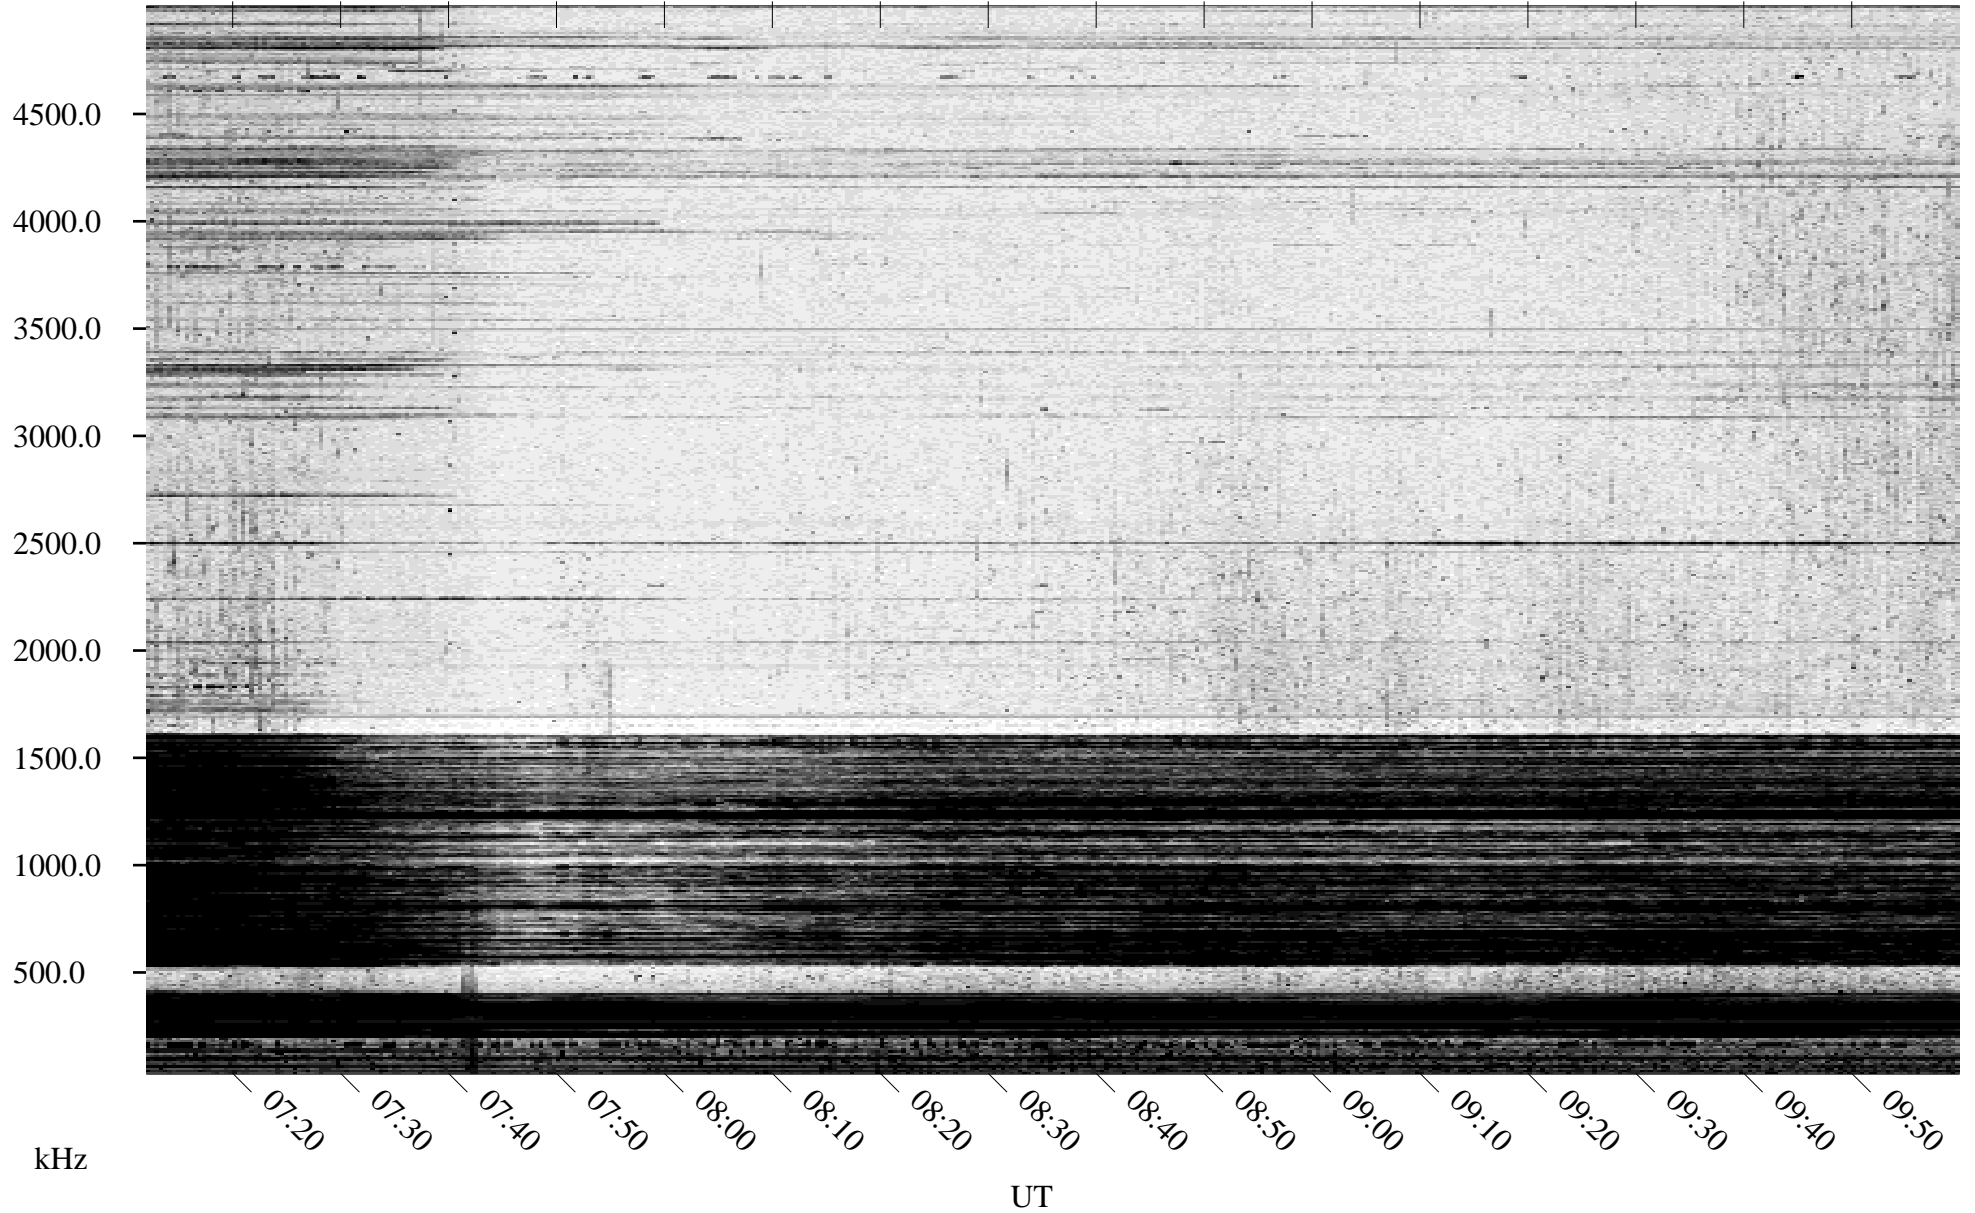

# 12/17/1995 Churchill, Manitoba

Linear Scale    Black = 161    White = 15

ch95350l.r00m max\_12

Page 3

# 12/17/1995 Churchill, Manitoba

Linear Scale    Black = 161    White = 15

ch95350l.r00m max\_12

Page 4

# 12/17/1995 Churchill, Manitoba

Linear Scale    Black = 161    White = 15

ch95350l.r00m max\_12

Page 5

# 12/17/1995 Churchill, Manitoba

Linear Scale    Black = 161    White = 15

ch95350l.r00m max\_12

Page 6