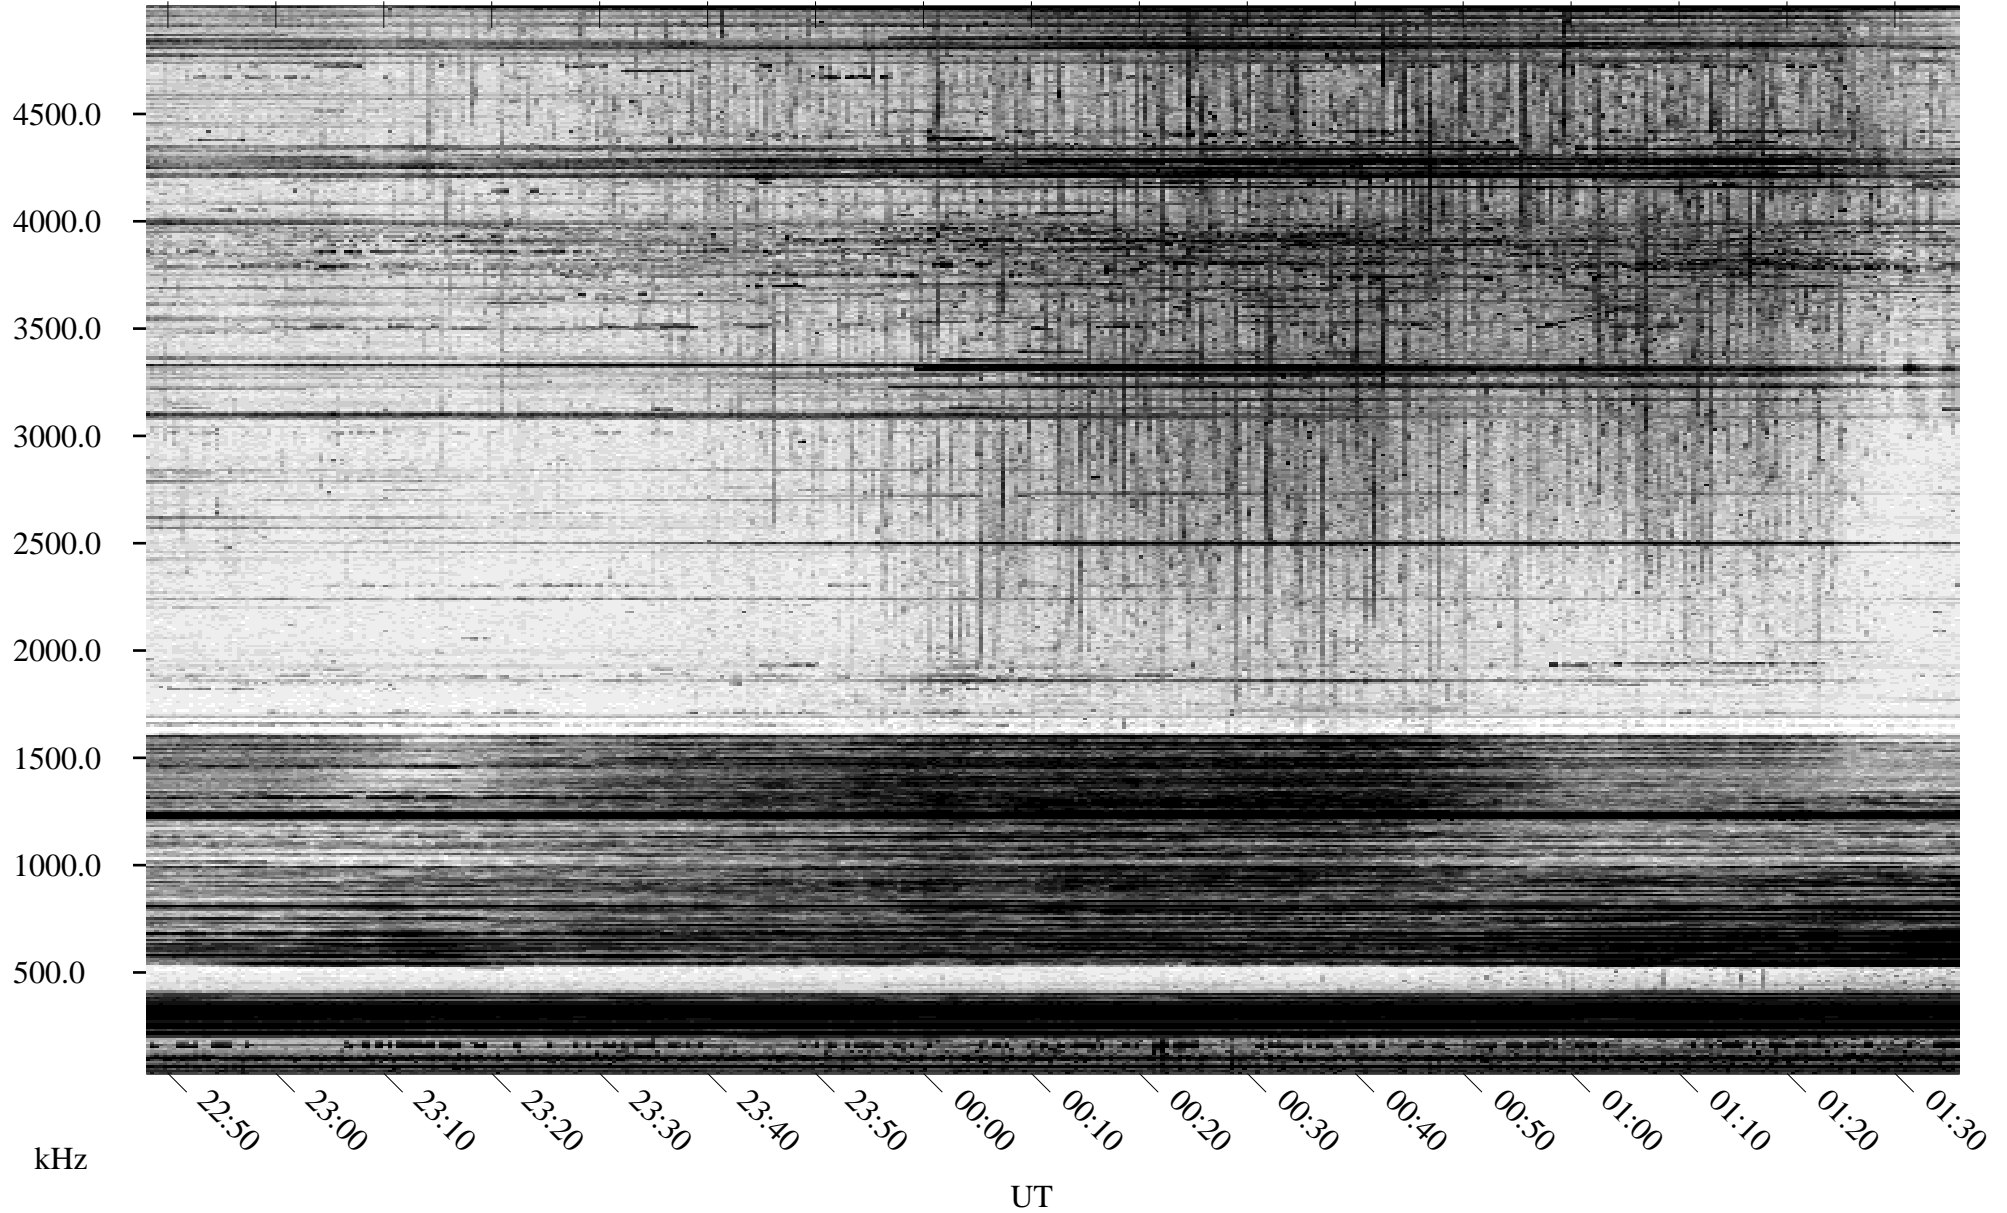

12/17/1995 Churchill, Manitoba

Linear Scale Black = 161 White = 15

ch95351l.r00m max_12

Page 1

12/17/1995 Churchill, Manitoba

Linear Scale Black = 161 White = 15

ch95351l.r00m max_12

Page 2

12/18/1995 Churchill, Manitoba

Linear Scale Black = 161 White = 15

ch953511.r00m max_12

Page 3

12/18/1995 Churchill, Manitoba

Linear Scale Black = 161 White = 15

ch953511.r00m max_12

Page 4

12/18/1995 Churchill, Manitoba

Linear Scale Black = 161 White = 15

ch95351l.r00m max_12

Page 5

12/18/1995 Churchill, Manitoba

Linear Scale Black = 161 White = 15

ch953511.r00m max_12

Page 6

12/18/1995 Churchill, Manitoba

Linear Scale Black = 161 White = 15

ch95351l.r00m max_12

Page 7

12/18/1995 Churchill, Manitoba

Linear Scale Black = 161 White = 15

ch953511.r00m max_12

Page 8