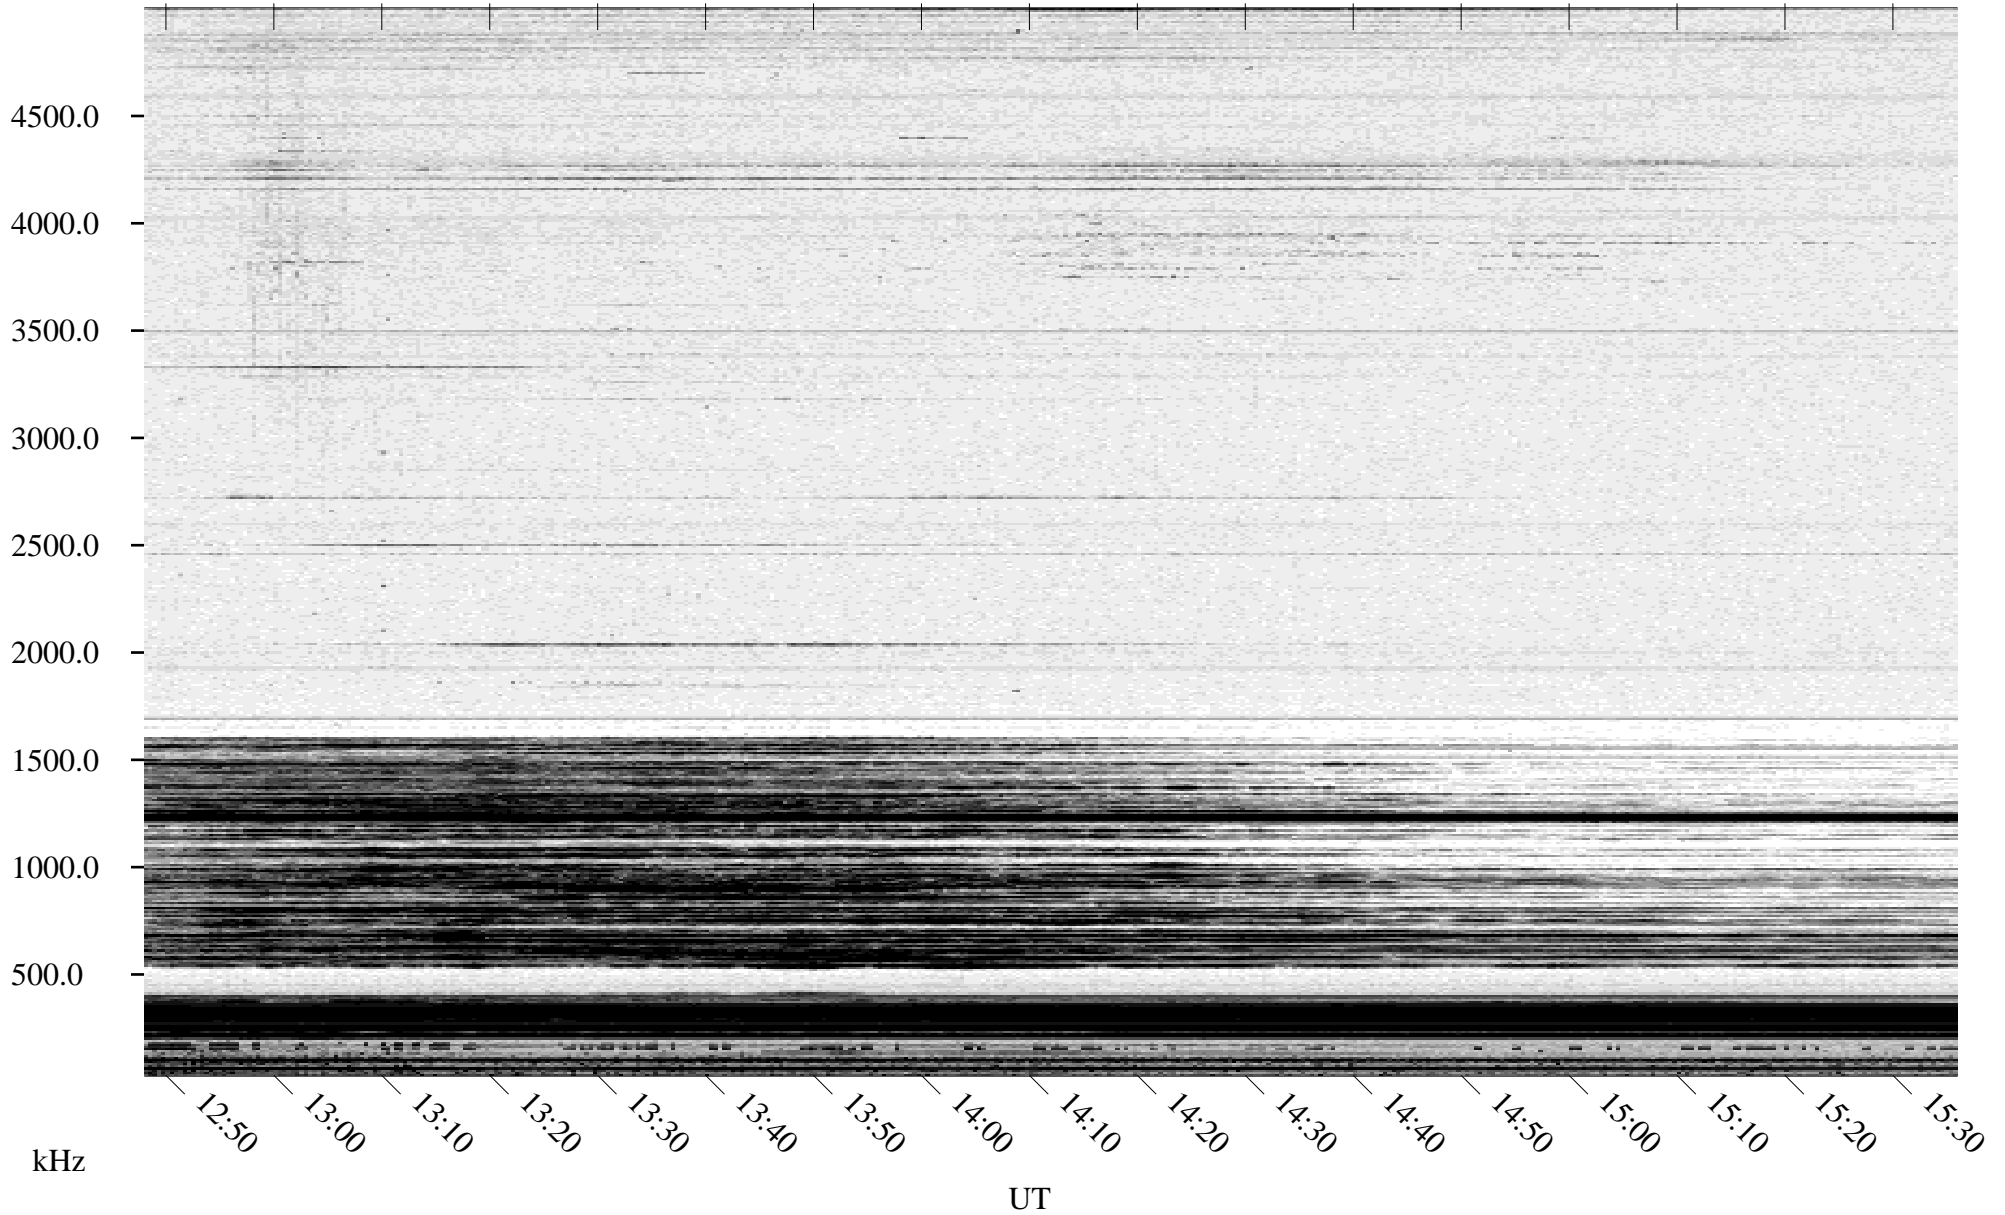

12/17/1995 Churchill, Manitoba

Linear Scale Black = 161 White = 15

ch95351l.r00m max_12

Page 1

12/17/1995 Churchill, Manitoba

Linear Scale Black = 161 White = 15

ch95351l.r00m max_12

Page 2

12/18/1995 Churchill, Manitoba

Linear Scale Black = 161 White = 15

ch953511.r00m max_12

Page 3

12/18/1995 Churchill, Manitoba

Linear Scale Black = 161 White = 15

ch953511.r00m max_12

Page 4

12/18/1995 Churchill, Manitoba

Linear Scale Black = 161 White = 15

ch95351l.r00m max_12

Page 5

12/18/1995 Churchill, Manitoba

Linear Scale Black = 161 White = 15

ch953511.r00m max_12

Page 6

12/18/1995 Churchill, Manitoba

Linear Scale Black = 161 White = 15

ch95351l.r00m max_12

Page 7

12/18/1995 Churchill, Manitoba

Linear Scale Black = 161 White = 15

ch953511.r00m max_12

Page 8