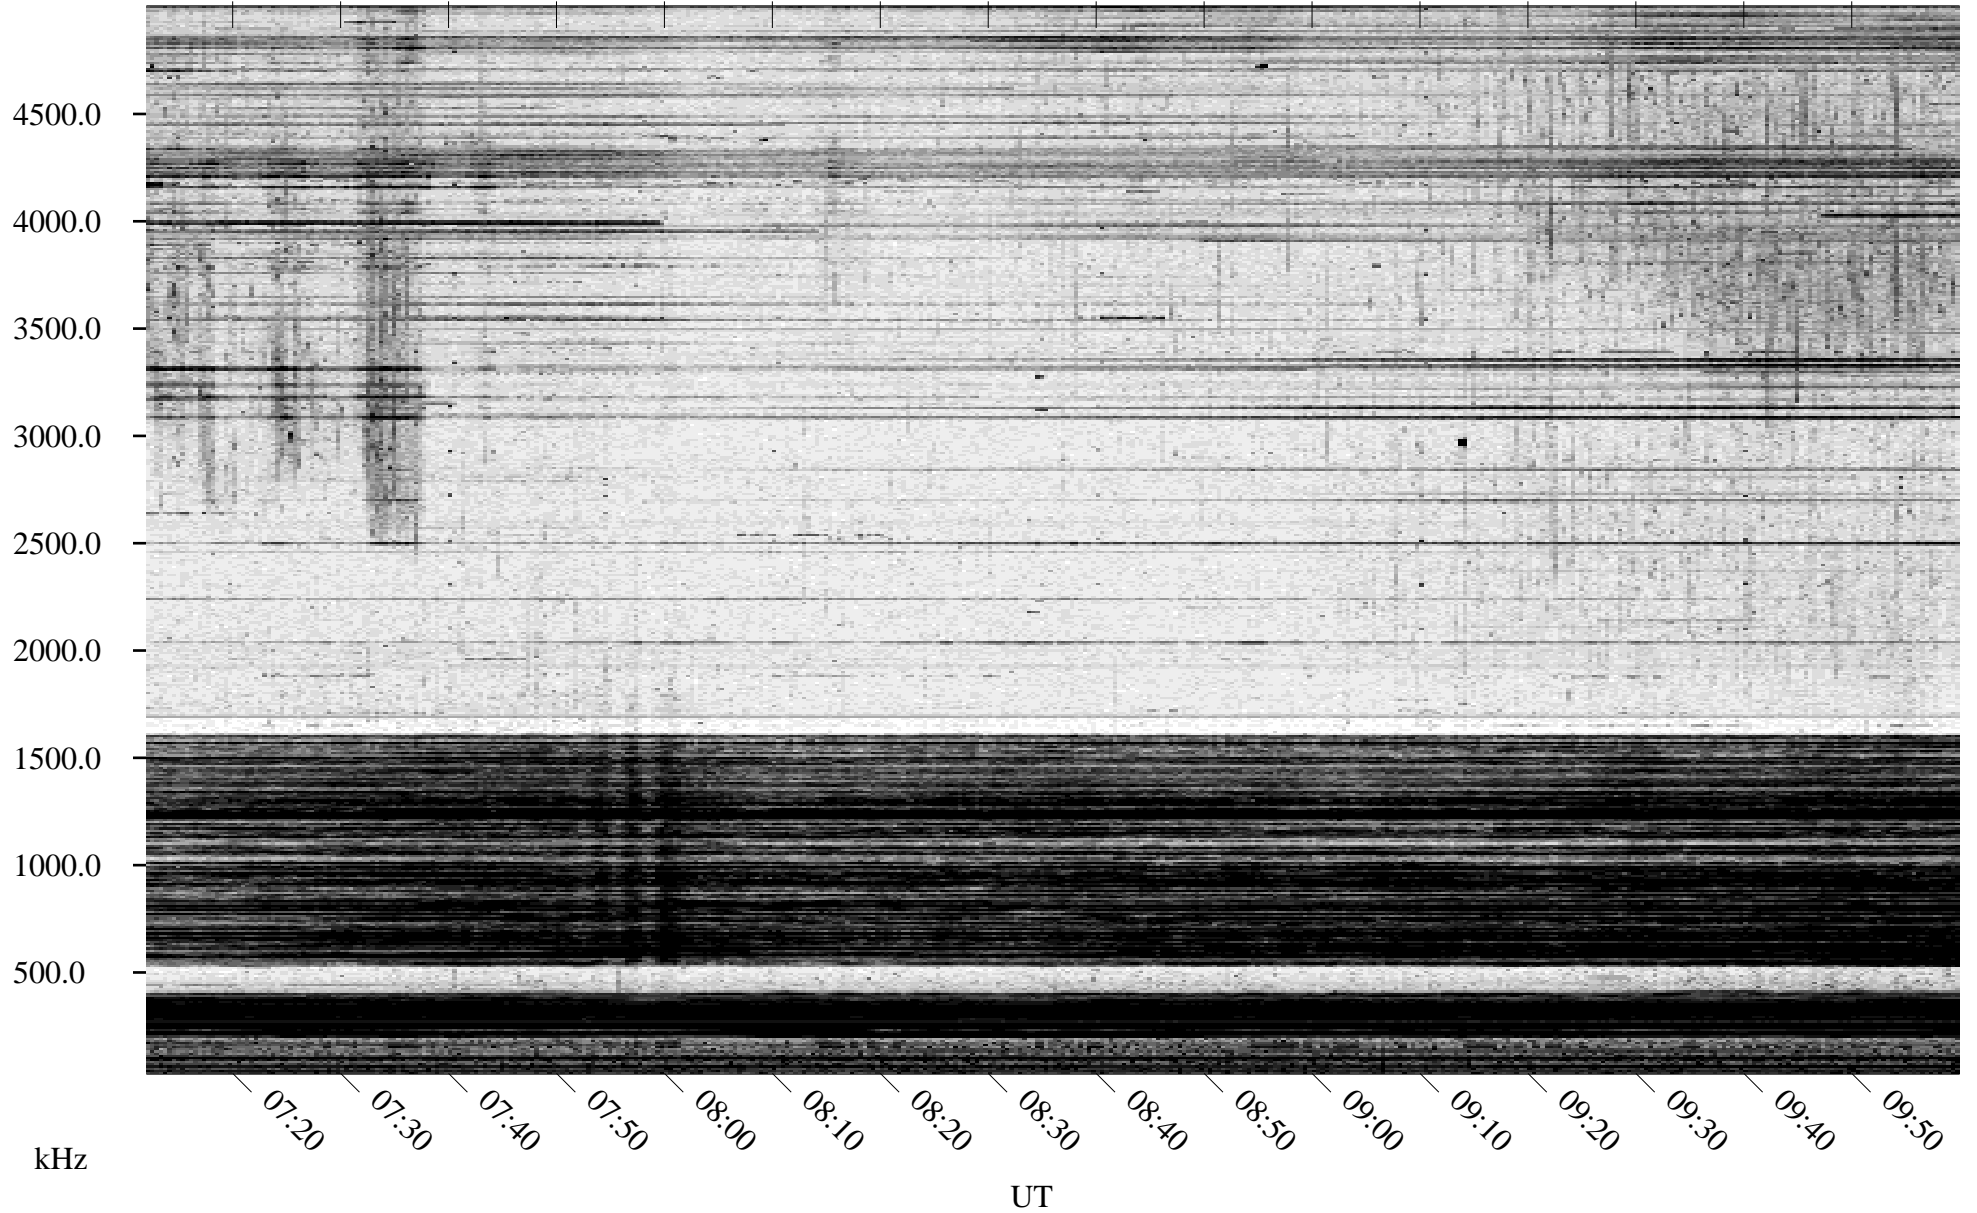

12/17/1995 Churchill, Manitoba

Linear Scale Black = 161 White = 15

ch95351l.r00m max_12

Page 1

12/17/1995 Churchill, Manitoba

Linear Scale Black = 161 White = 15

ch95351l.r00m max_12

Page 2

12/18/1995 Churchill, Manitoba

Linear Scale Black = 161 White = 15

ch953511.r00m max_12

Page 3

12/18/1995 Churchill, Manitoba

Linear Scale Black = 161 White = 15

ch953511.r00m max_12

Page 4

12/18/1995 Churchill, Manitoba

Linear Scale Black = 161 White = 15

ch95351l.r00m max_12

Page 5

12/18/1995 Churchill, Manitoba

Linear Scale Black = 161 White = 15

ch953511.r00m max_12

Page 6

12/18/1995 Churchill, Manitoba

Linear Scale Black = 161 White = 15

ch95351l.r00m max_12

Page 7

12/18/1995 Churchill, Manitoba

Linear Scale Black = 161 White = 15

ch953511.r00m max_12

Page 8