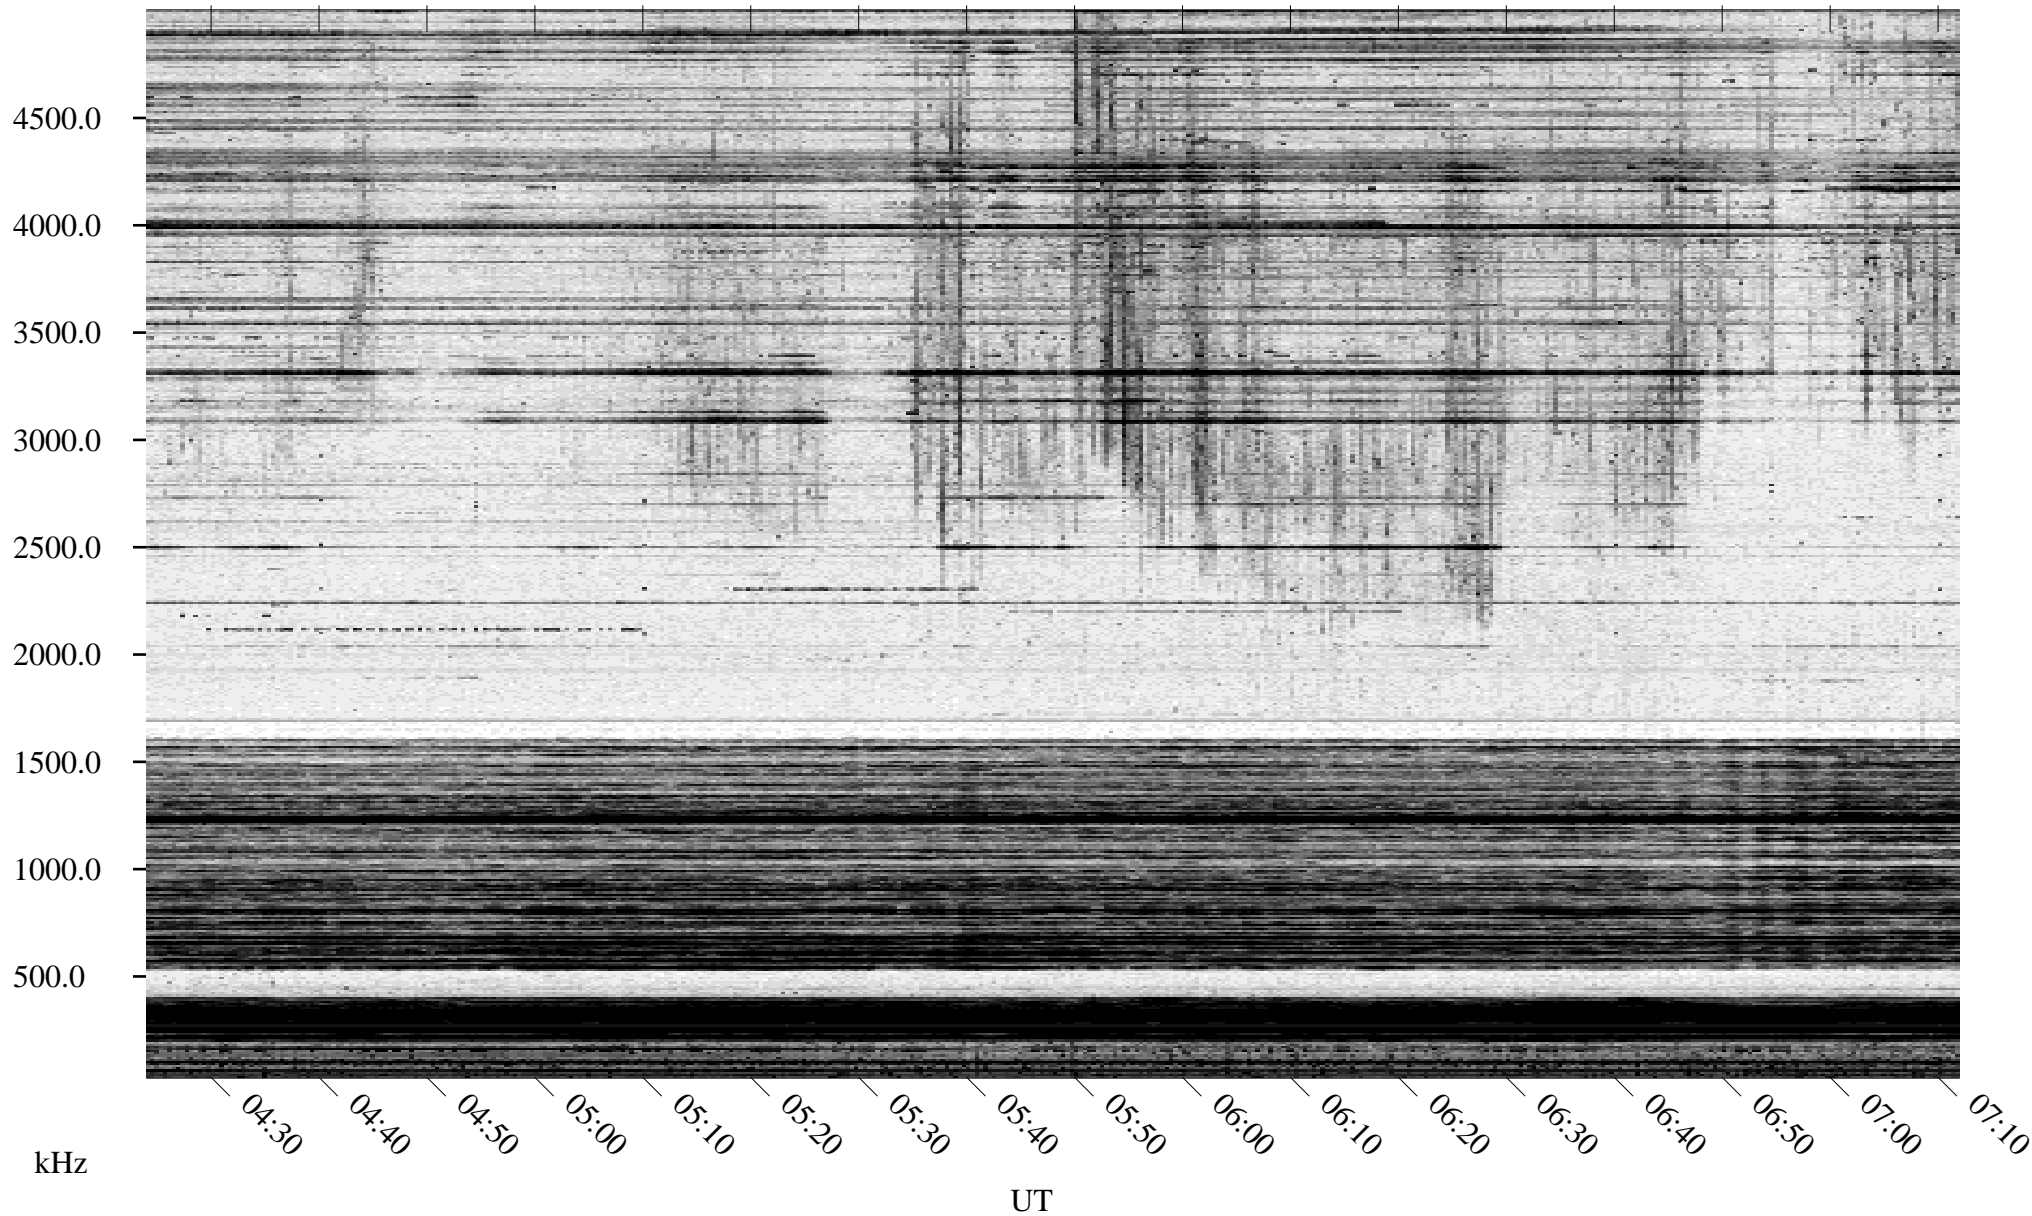

12/17/1995 Churchill, Manitoba

Linear Scale Black = 161 White = 15

ch95351l.r00m max_12

Page 1

12/17/1995 Churchill, Manitoba

Linear Scale Black = 161 White = 15

ch95351l.r00m max_12

Page 2

12/18/1995 Churchill, Manitoba

Linear Scale Black = 161 White = 15

ch953511.r00m max_12

Page 3

12/18/1995 Churchill, Manitoba

Linear Scale Black = 161 White = 15

ch953511.r00m max_12

Page 4

12/18/1995 Churchill, Manitoba

Linear Scale Black = 161 White = 15

ch95351l.r00m max_12

Page 5

12/18/1995 Churchill, Manitoba

Linear Scale Black = 161 White = 15

ch953511.r00m max_12

Page 6

12/18/1995 Churchill, Manitoba

Linear Scale Black = 161 White = 15

ch95351l.r00m max_12

Page 7

12/18/1995 Churchill, Manitoba

Linear Scale Black = 161 White = 15

ch953511.r00m max_12

Page 8