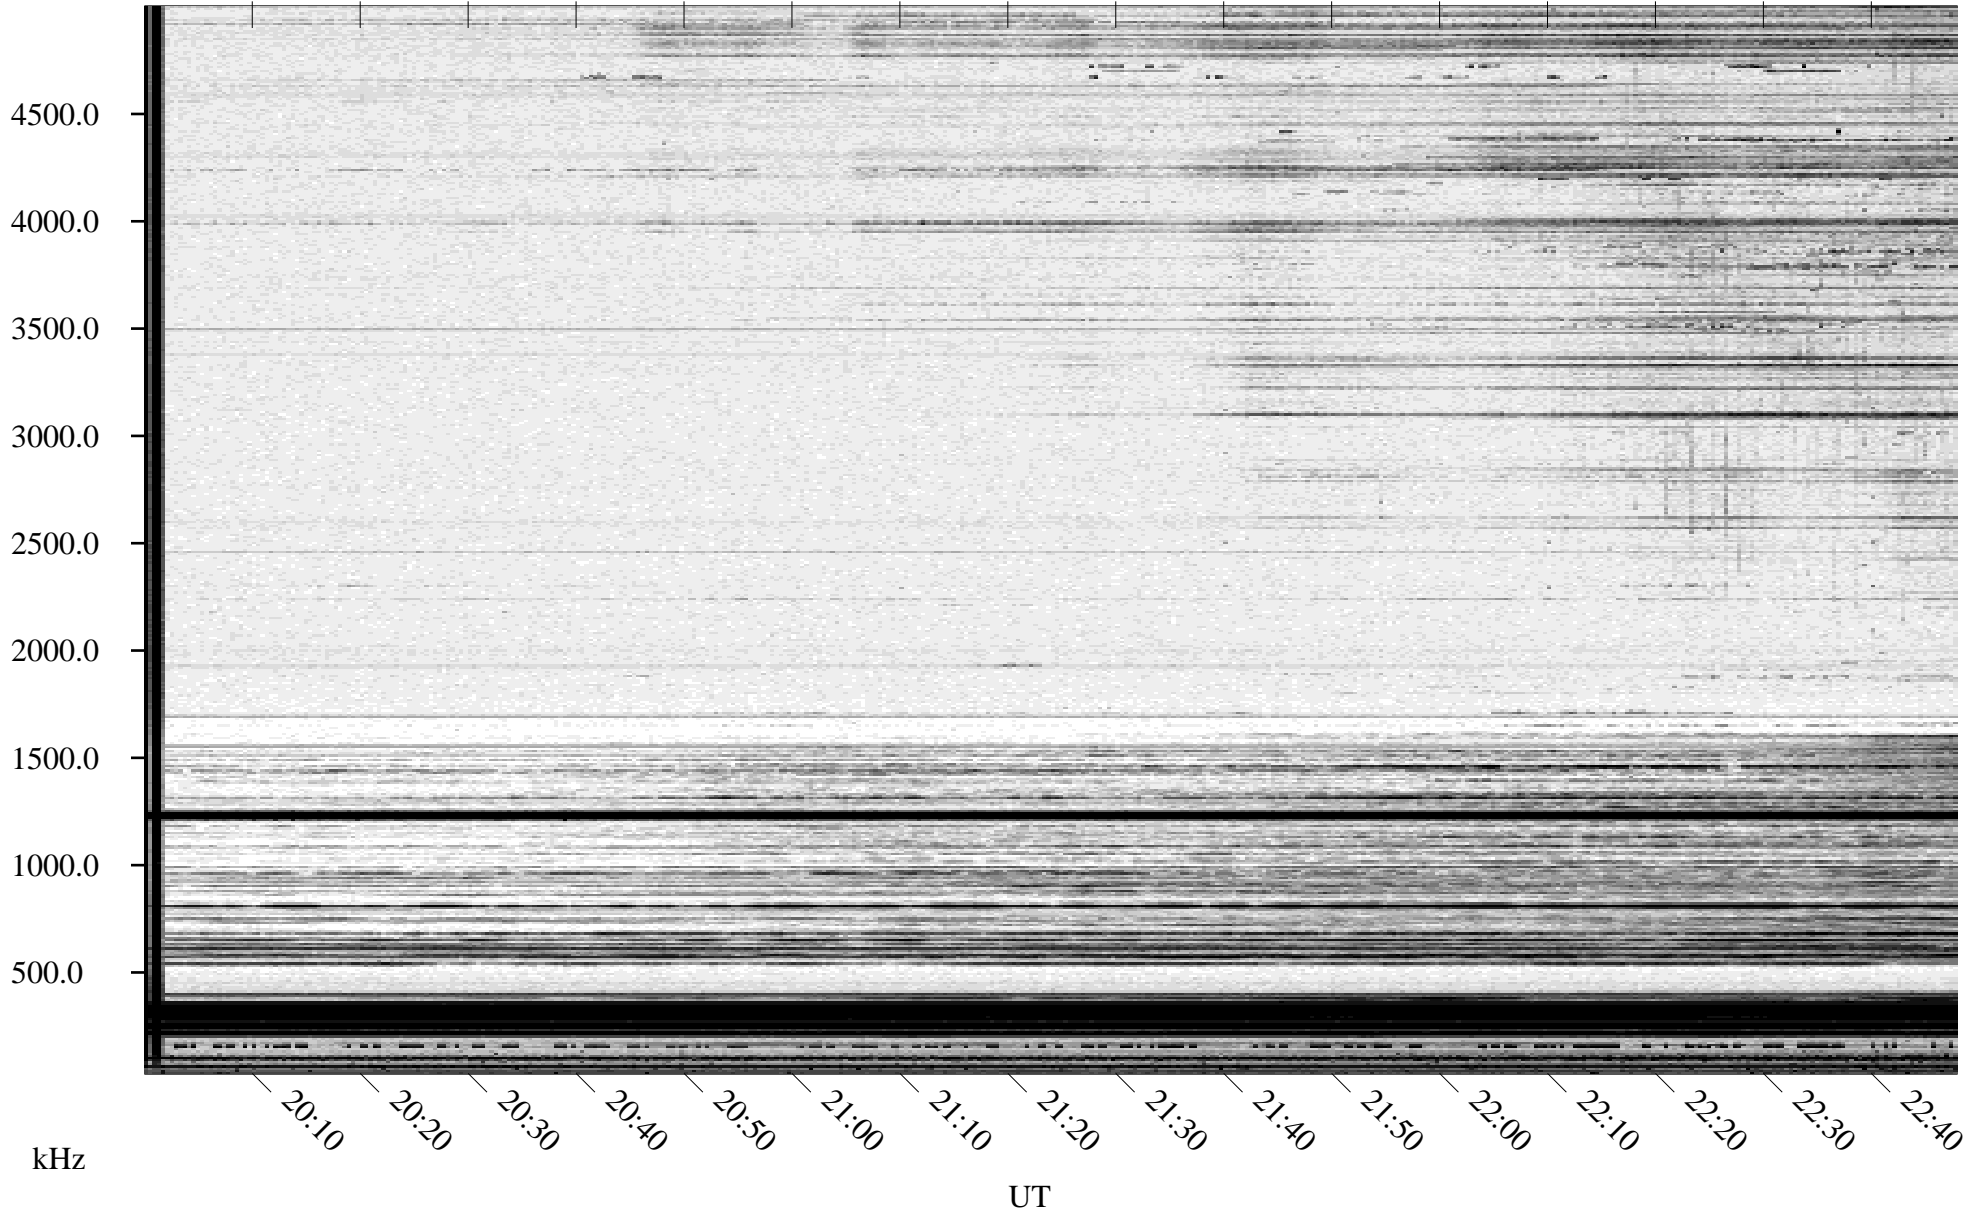

12/17/1995 Churchill, Manitoba

Linear Scale Black = 161 White = 15

ch95351l.r00m max_12

Page 1

12/17/1995 Churchill, Manitoba

Linear Scale Black = 161 White = 15

ch95351l.r00m max_12

Page 2

12/18/1995 Churchill, Manitoba

Linear Scale Black = 161 White = 15

ch953511.r00m max_12

Page 3

12/18/1995 Churchill, Manitoba

Linear Scale Black = 161 White = 15

ch953511.r00m max_12

Page 4

12/18/1995 Churchill, Manitoba

Linear Scale Black = 161 White = 15

ch95351l.r00m max_12

Page 5

12/18/1995 Churchill, Manitoba

Linear Scale Black = 161 White = 15

ch953511.r00m max_12

Page 6

12/18/1995 Churchill, Manitoba

Linear Scale Black = 161 White = 15

ch95351l.r00m max_12

Page 7

12/18/1995 Churchill, Manitoba

Linear Scale Black = 161 White = 15

ch953511.r00m max_12

Page 8