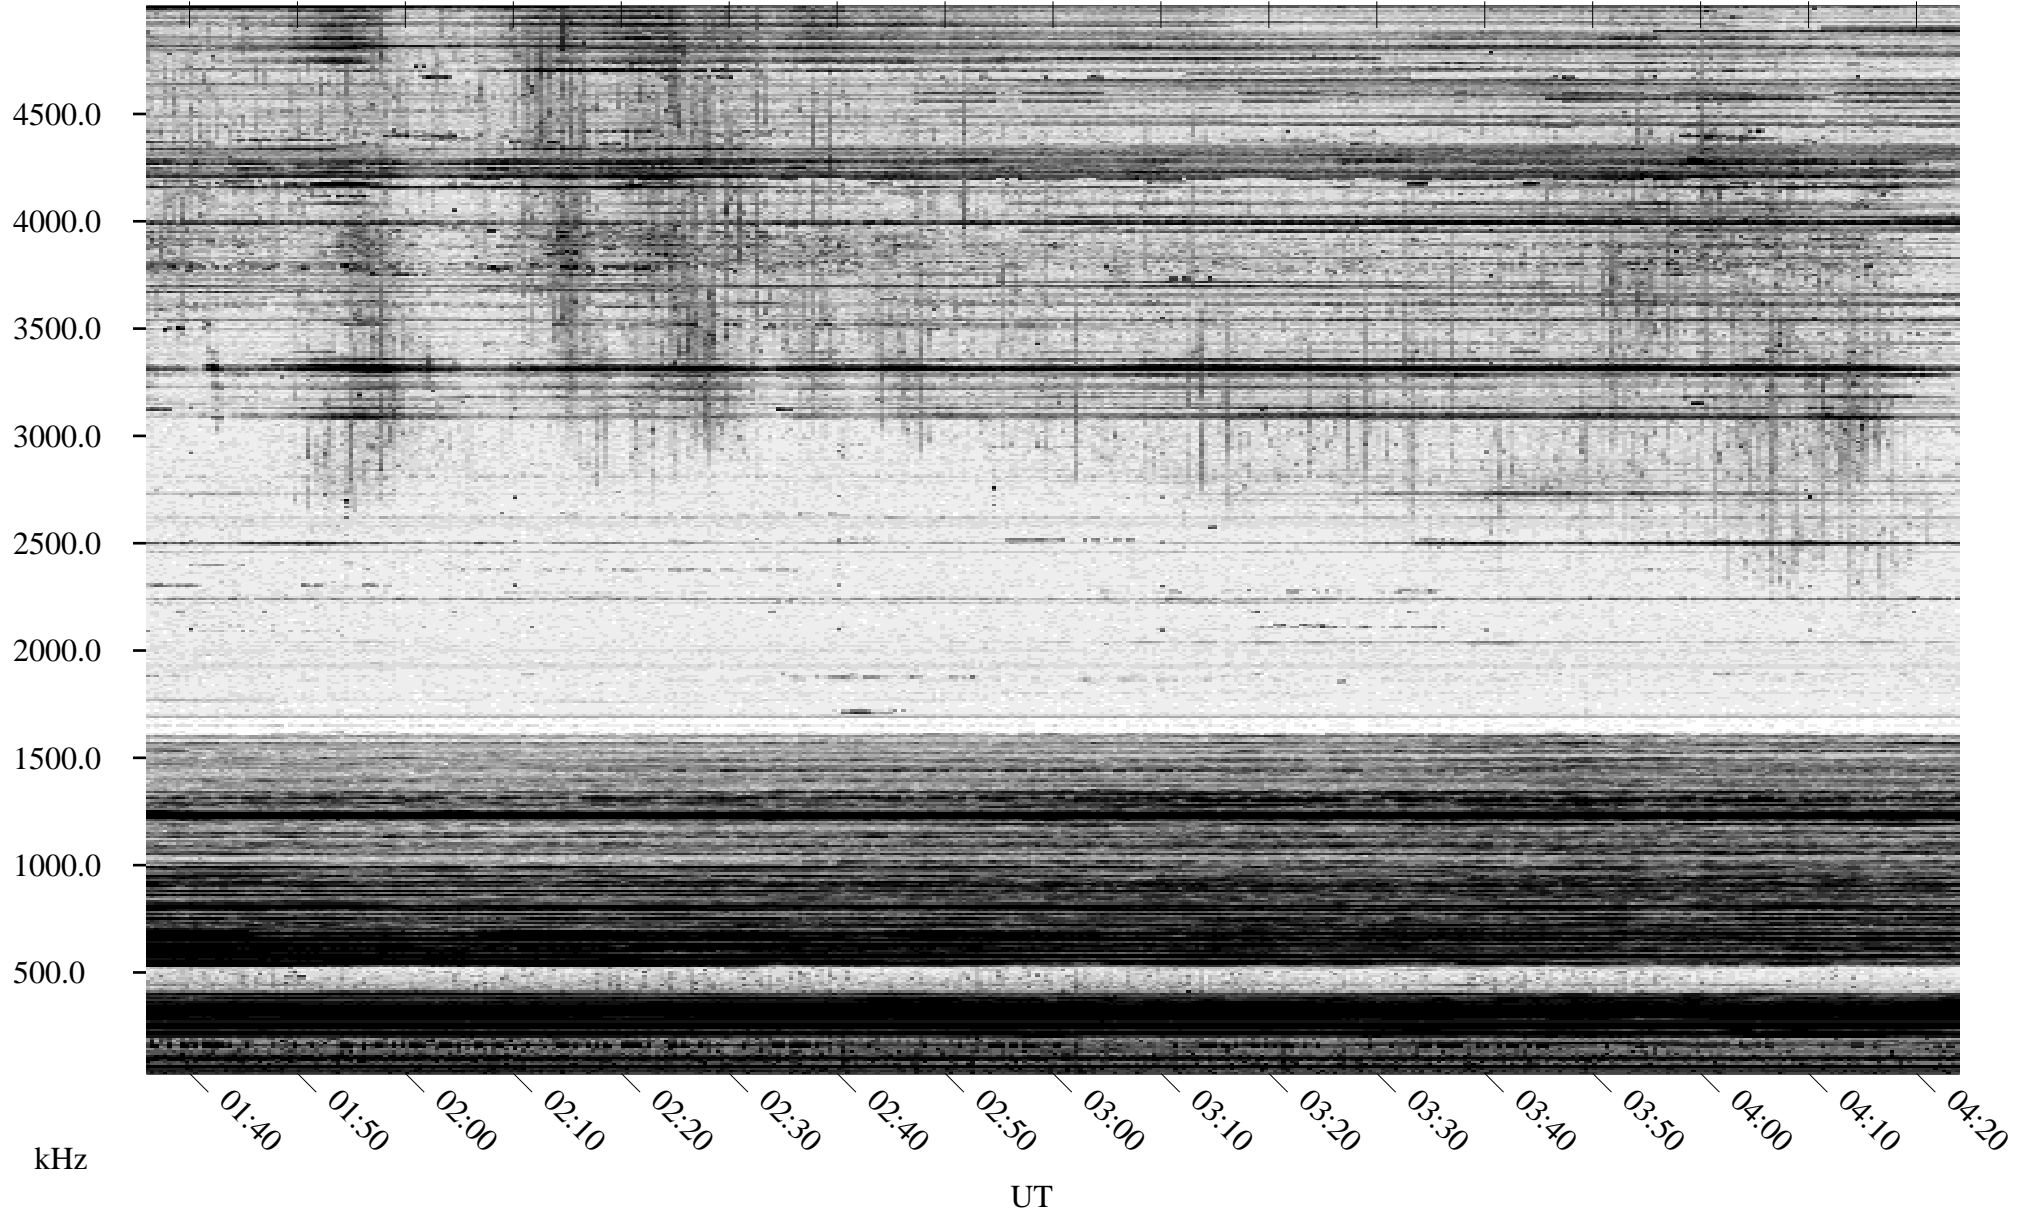

12/17/1995 Churchill, Manitoba

Linear Scale Black = 161 White = 15

ch95351l.r00m max_12

Page 1

12/17/1995 Churchill, Manitoba

Linear Scale Black = 161 White = 15

ch95351l.r00m max_12

Page 2

12/18/1995 Churchill, Manitoba

Linear Scale Black = 161 White = 15

ch953511.r00m max_12

Page 3

12/18/1995 Churchill, Manitoba

Linear Scale Black = 161 White = 15

ch953511.r00m max_12

Page 4

12/18/1995 Churchill, Manitoba

Linear Scale Black = 161 White = 15

ch95351l.r00m max_12

Page 5

12/18/1995 Churchill, Manitoba

Linear Scale Black = 161 White = 15

ch953511.r00m max_12

Page 6

12/18/1995 Churchill, Manitoba

Linear Scale Black = 161 White = 15

ch95351l.r00m max_12

Page 7

12/18/1995 Churchill, Manitoba

Linear Scale Black = 161 White = 15

ch953511.r00m max_12

Page 8