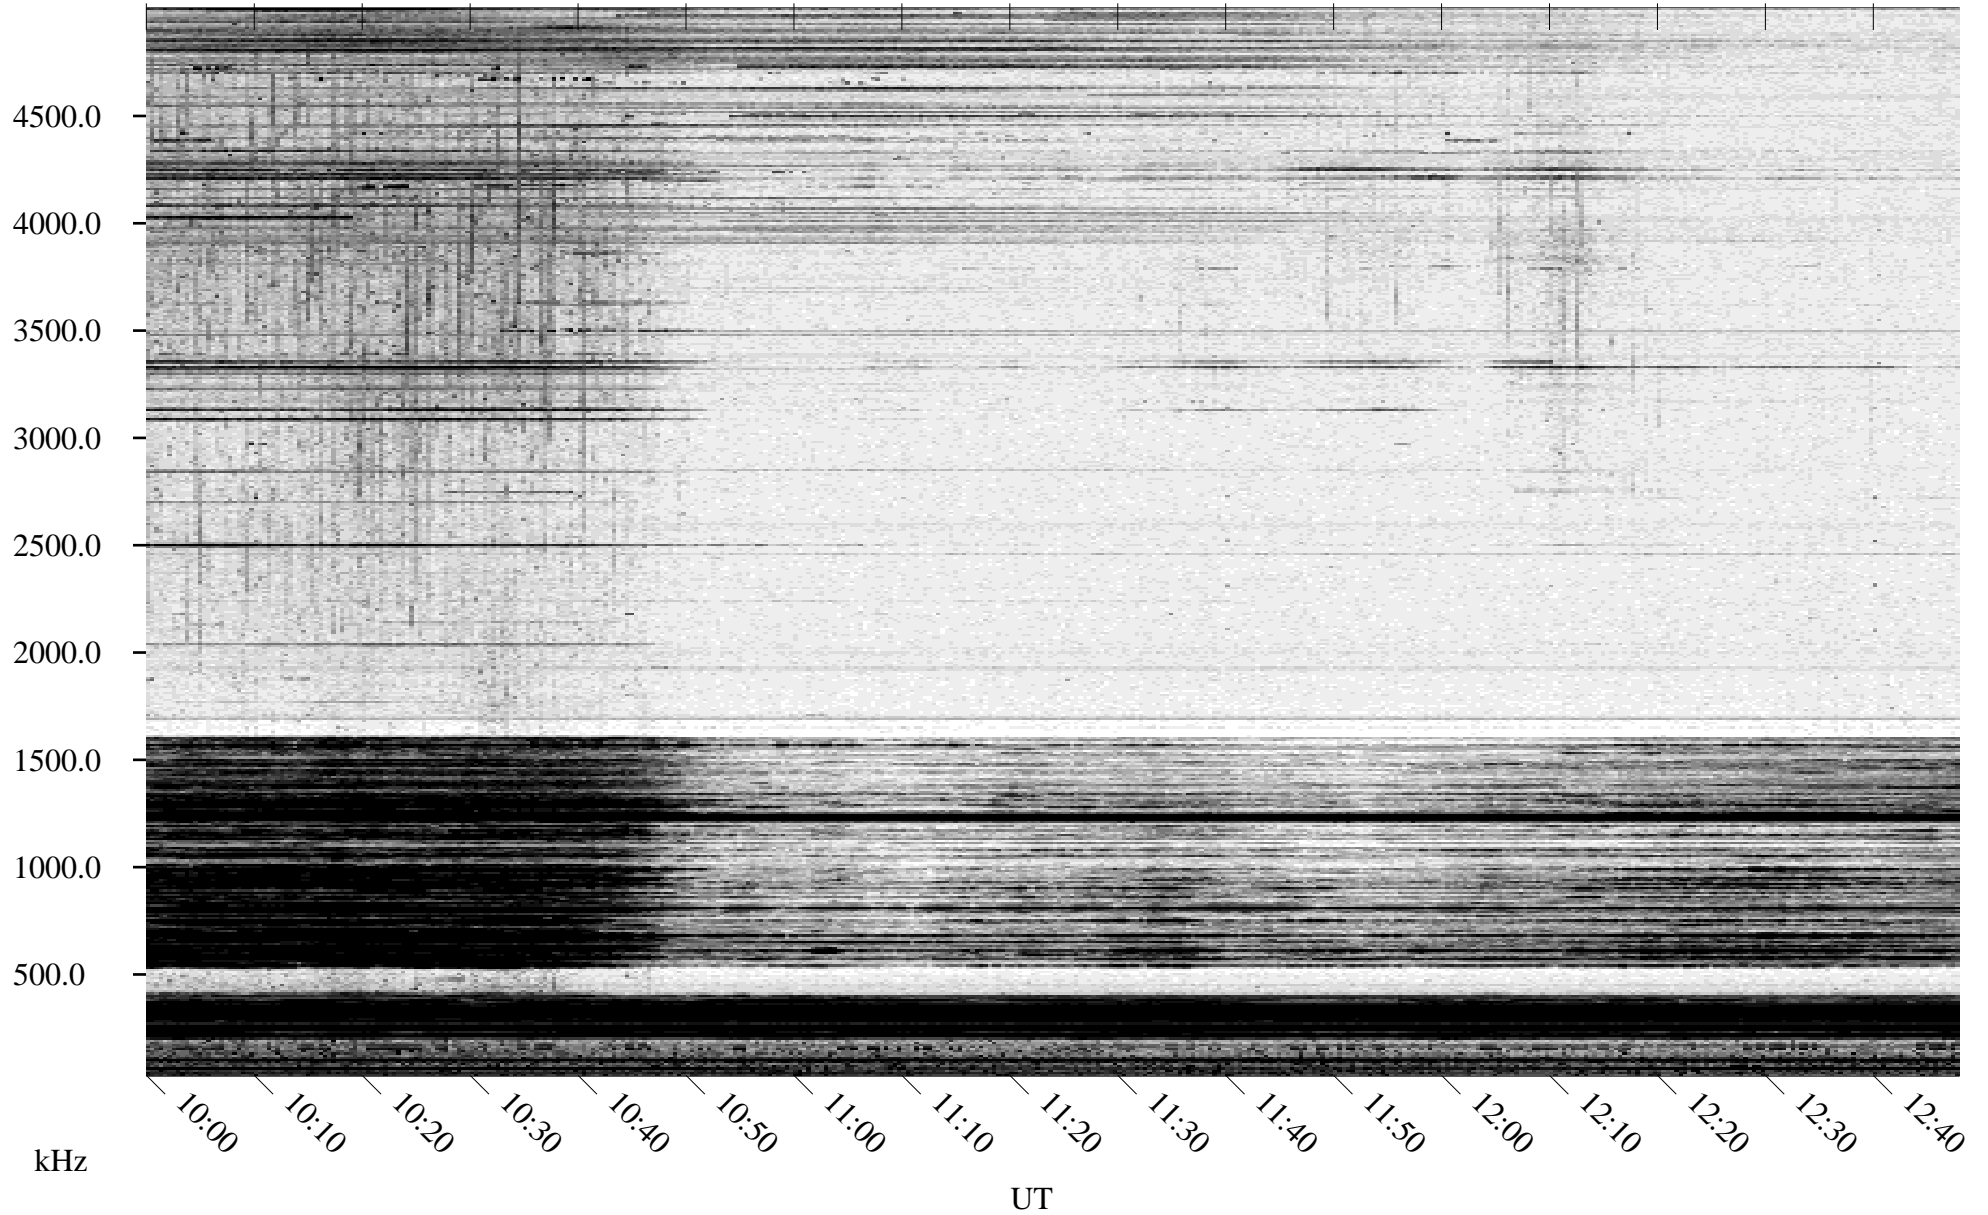

12/17/1995 Churchill, Manitoba

Linear Scale Black = 161 White = 15

ch95351l.r00m max_12

Page 1

12/17/1995 Churchill, Manitoba

Linear Scale Black = 161 White = 15

ch95351l.r00m max_12

Page 2

12/18/1995 Churchill, Manitoba

Linear Scale Black = 161 White = 15

ch953511.r00m max_12

Page 3

12/18/1995 Churchill, Manitoba

Linear Scale Black = 161 White = 15

ch953511.r00m max_12

Page 4

12/18/1995 Churchill, Manitoba

Linear Scale Black = 161 White = 15

ch95351l.r00m max_12

Page 5

12/18/1995 Churchill, Manitoba

Linear Scale Black = 161 White = 15

ch953511.r00m max_12

Page 6

12/18/1995 Churchill, Manitoba

Linear Scale Black = 161 White = 15

ch95351l.r00m max_12

Page 7

12/18/1995 Churchill, Manitoba

Linear Scale Black = 161 White = 15

ch953511.r00m max_12

Page 8